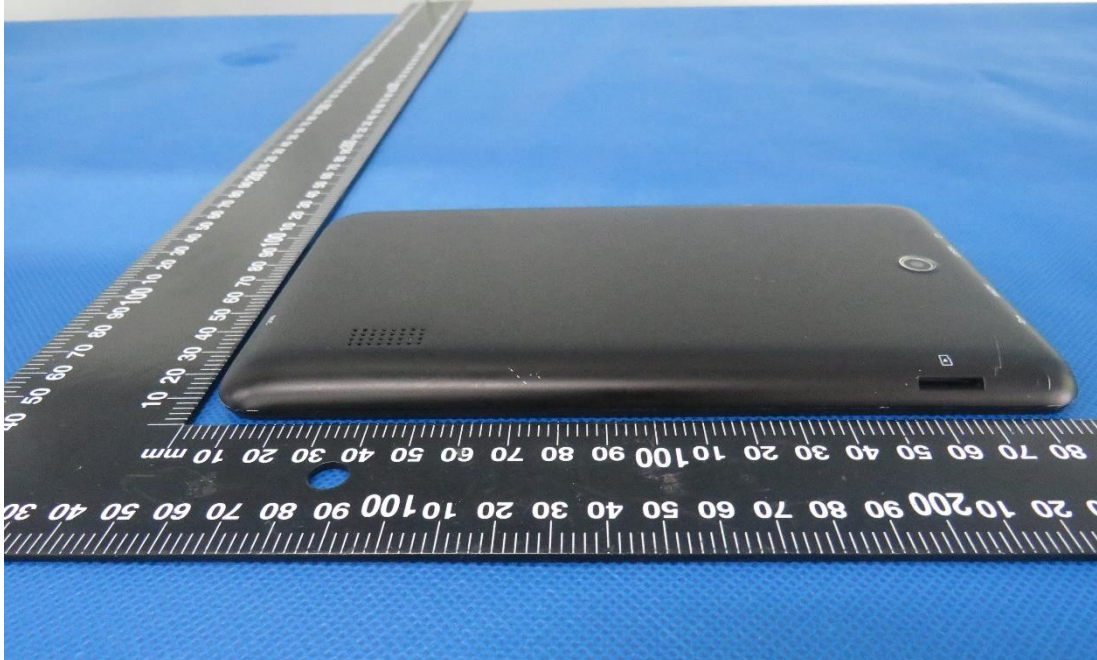

Product Name: CoCo Tablet

Test Model No.: T1

EUT Constructional Details

External Photo

Fig.1

Fig.2

Fig.3

Fig.4