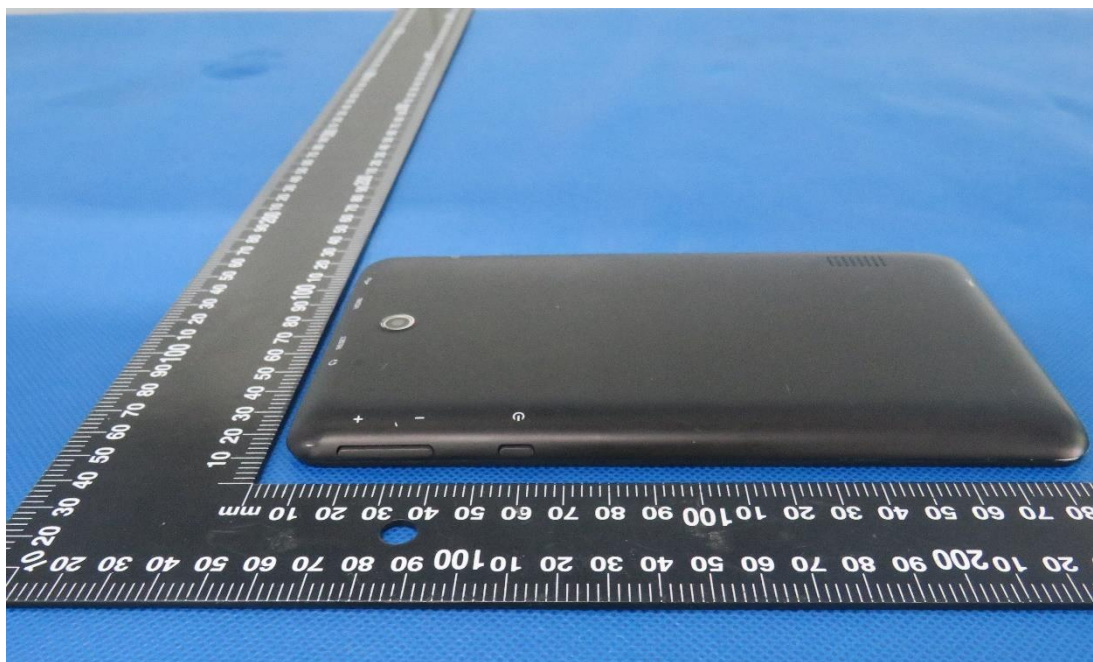

Product Name: CoCo Tablet

Test Model No.: T1

EUT Constructional Details

External Photo

Fig.1

Fig.2

Fig.3

Fig.4