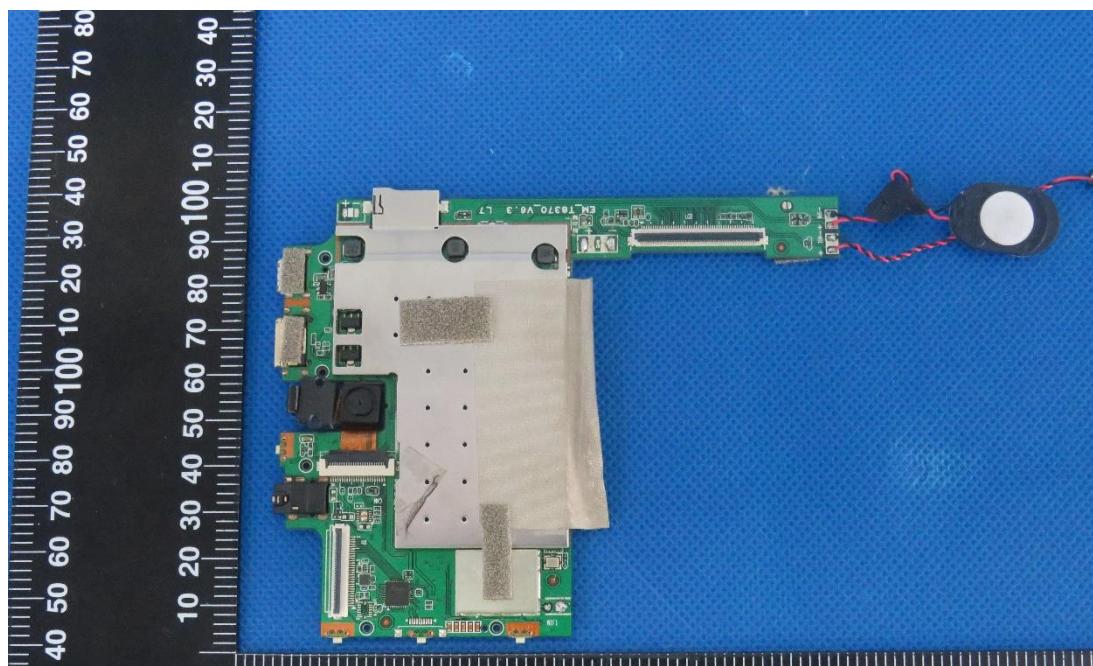

Product Name: CoCo Tablet

Test Model No.: T1

EUT Constructional Details

Internal Photo

Fig.1

Fig.2

Fig.3

Fig.4