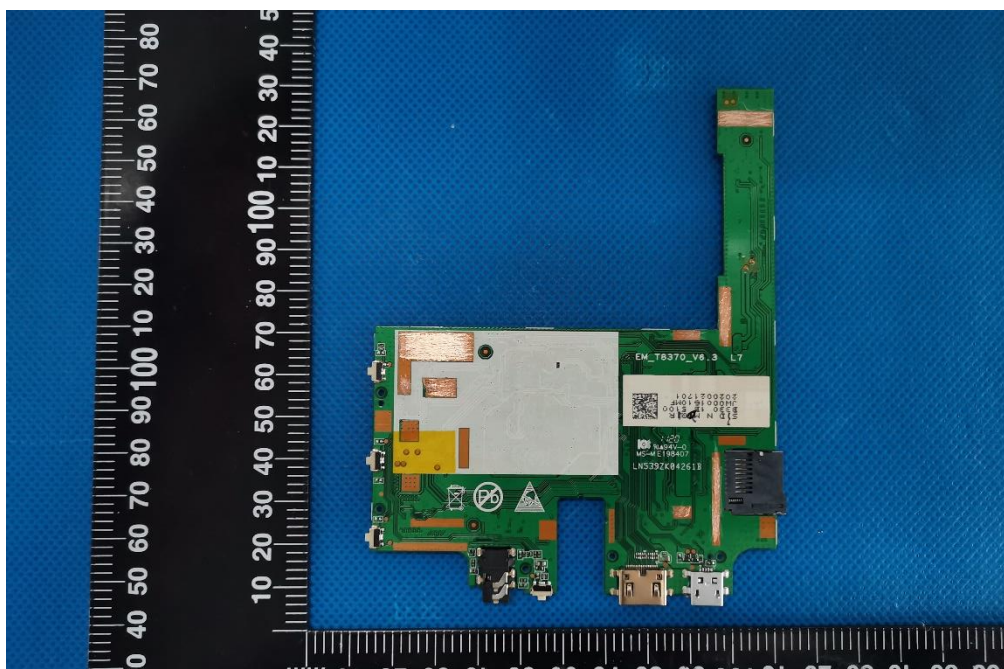

Product Name: CoCo Tablet

Test Model No.: T1

EUT Constructional Details

Internal Photo

Fig.1

Fig.2

Fig.3

Fig.4

Fig.5

Fig.6

Fig.7