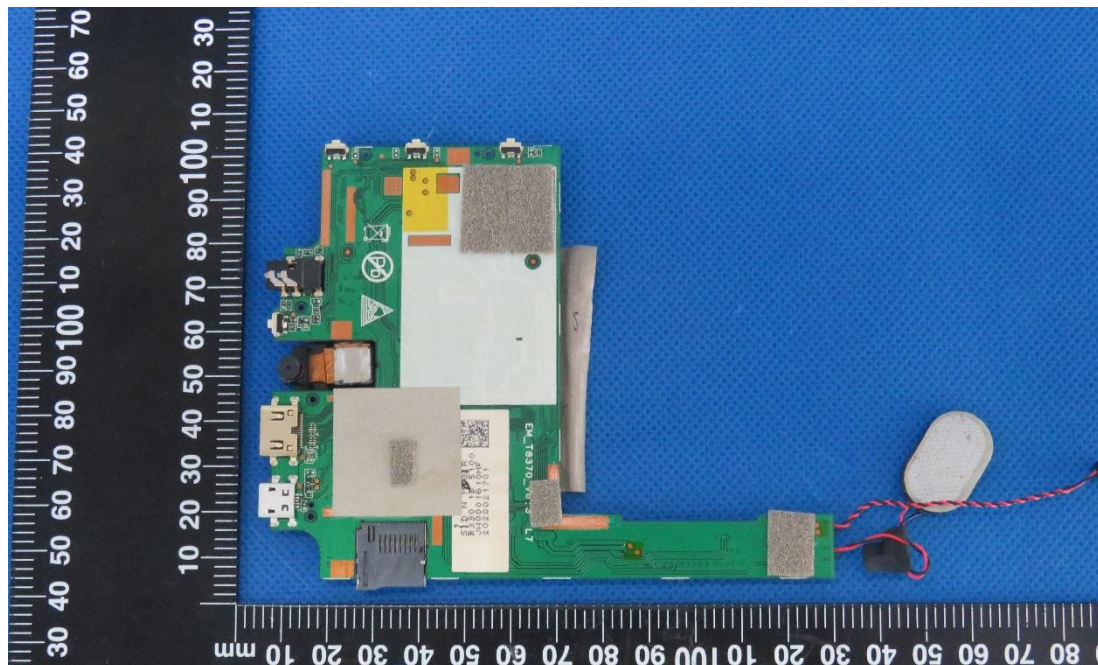

Product Name: CoCo Tablet

Test Model No.: T1

EUT Constructional Details

Internal Photo

Fig.1

Fig.2

Fig.3

Fig.4