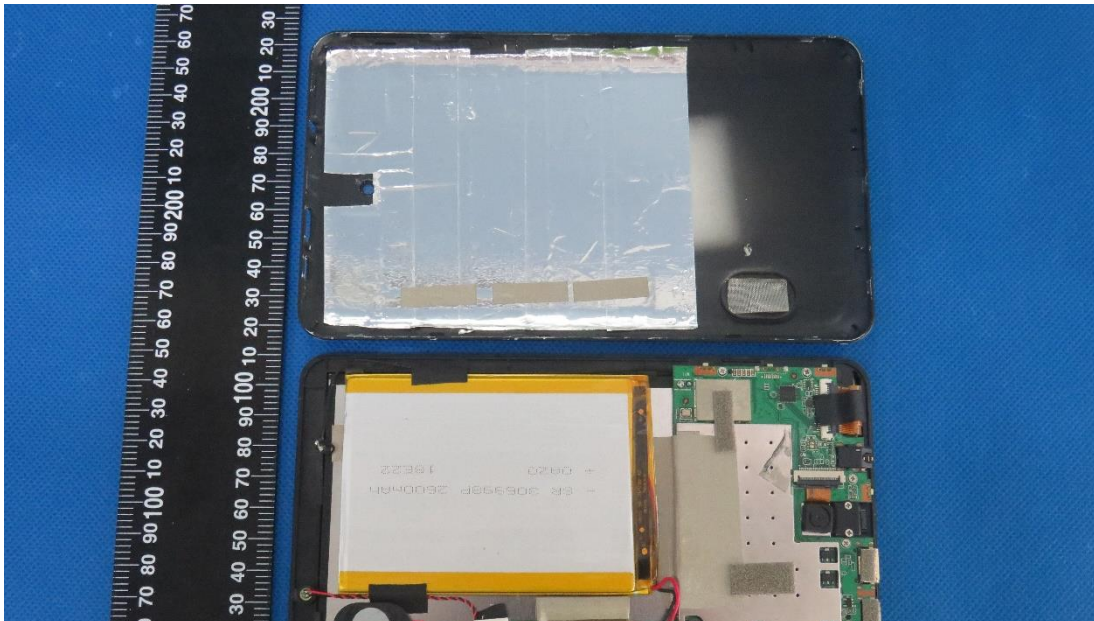

Product Name: CoCo Tablet

Test Model No.: T1

EUT Constructional Details

Internal Photo

Fig.1

Fig.2

Fig.3

Fig.4