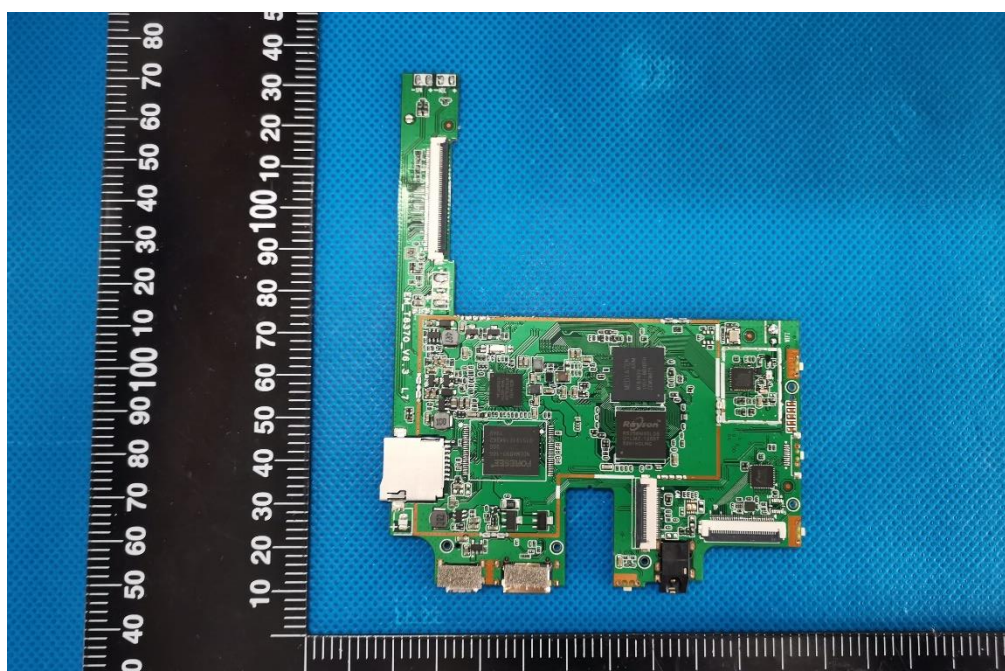

Product Name: CoCo Tablet

Test Model No.: T1

EUT Constructional Details

Internal Photo

Fig.1

Fig.2

Fig.3

Fig.4