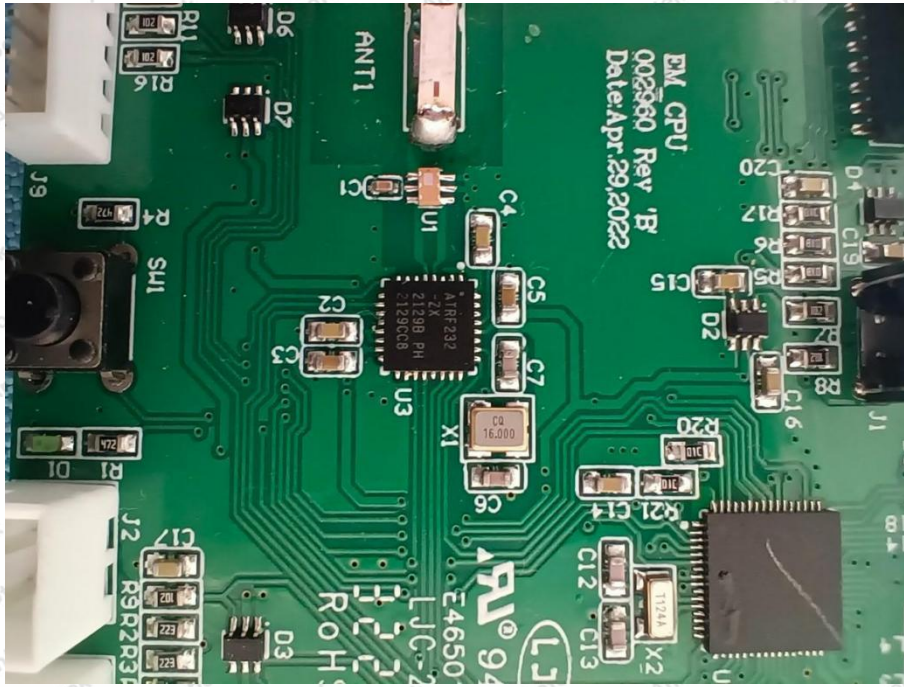

Model: 003021.EM913