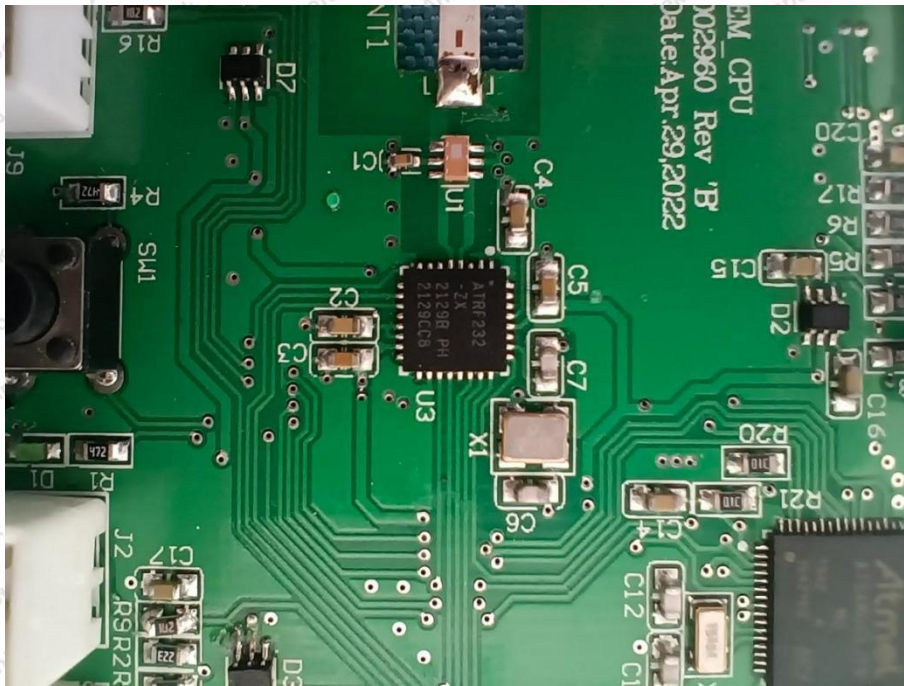

Shenzhen Anbotek Compliance Laboratory Limited

Address: 1/F., Building D, Sogood Science and Technology Park, Sanwei Community, Hangcheng Street, Bao'an District, Shenzhen, Guangdong, China.
Tel: (86) 0755-26066440 Fax: (86) 0755-26014772 Email: service@anbotek.com

Hotline
400-003-0500
www.anbotek.com.cn