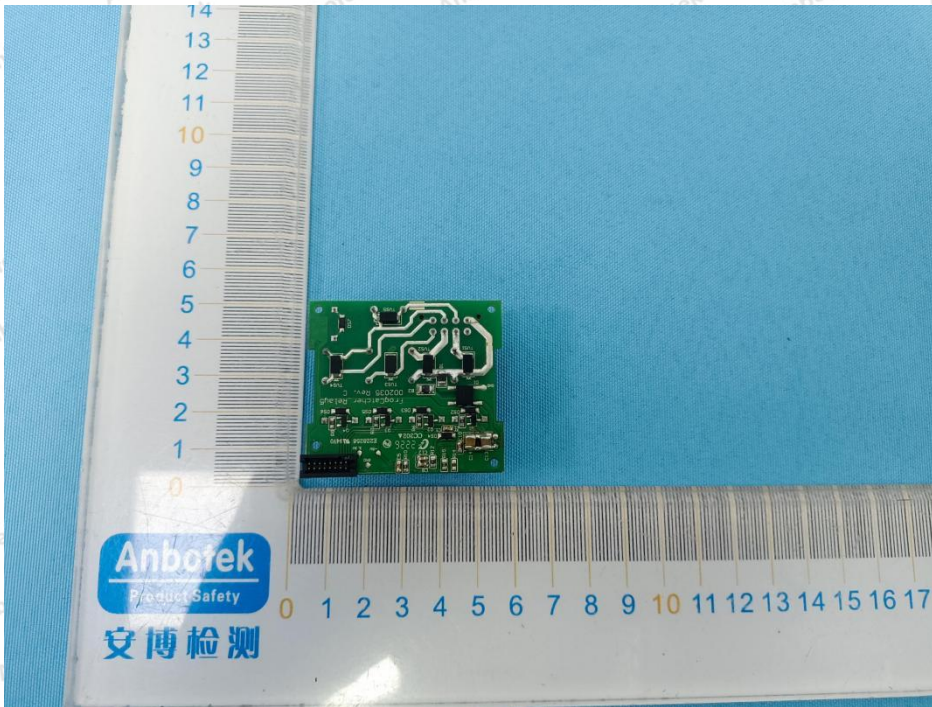

Appendix III -- Internal Photograph

Model: 003021.EM901

ANT

Shenzhen Anbotek Compliance Laboratory Limited

Address: 1/F., Building D, Sogood Science and Technology Park, Sanwei Community, Hangcheng Street, Bao'an District, Shenzhen, Guangdong, China.
Tel: (86) 0755-26066440 Fax: (86) 0755-26014772 Email: service@anbotek.com