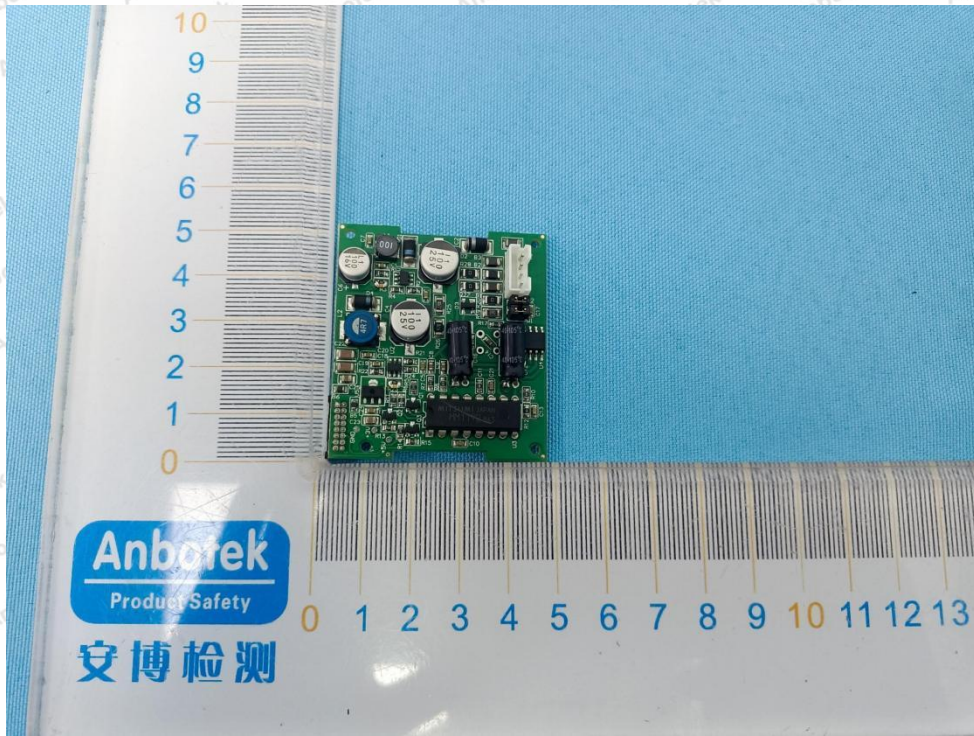

Hotline
400-003-0500
www.anbotek.com.cn

Model: 003021.EM908

Shenzhen Anbotek Compliance Laboratory Limited

Address: 1/F., Building D, Sogood Science and Technology Park, Sanwei Community, Hangcheng Street, Bao'an District, Shenzhen, Guangdong, China.
Tel: (86) 0755-26066440 Fax: (86) 0755-26014772 Email: service@anbotek.com