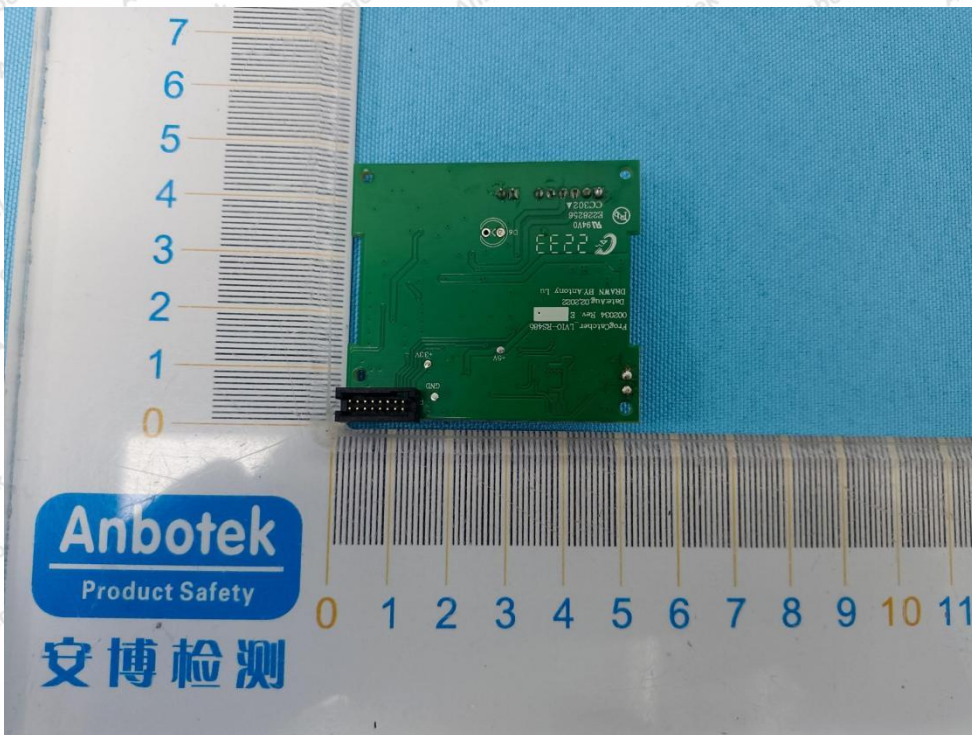

Shenzhen Anbotek Compliance Laboratory Limited

Address: 1/F., Building D, Sogood Science and Technology Park, Sanwei Community, Hangcheng Street, Bao'an District, Shenzhen, Guangdong, China.
Tel: (86) 0755-26066440 Fax: (86) 0755-26014772 Email: service@anbotek.com

Hotline
400-003-0500
www.anbotek.com.cn