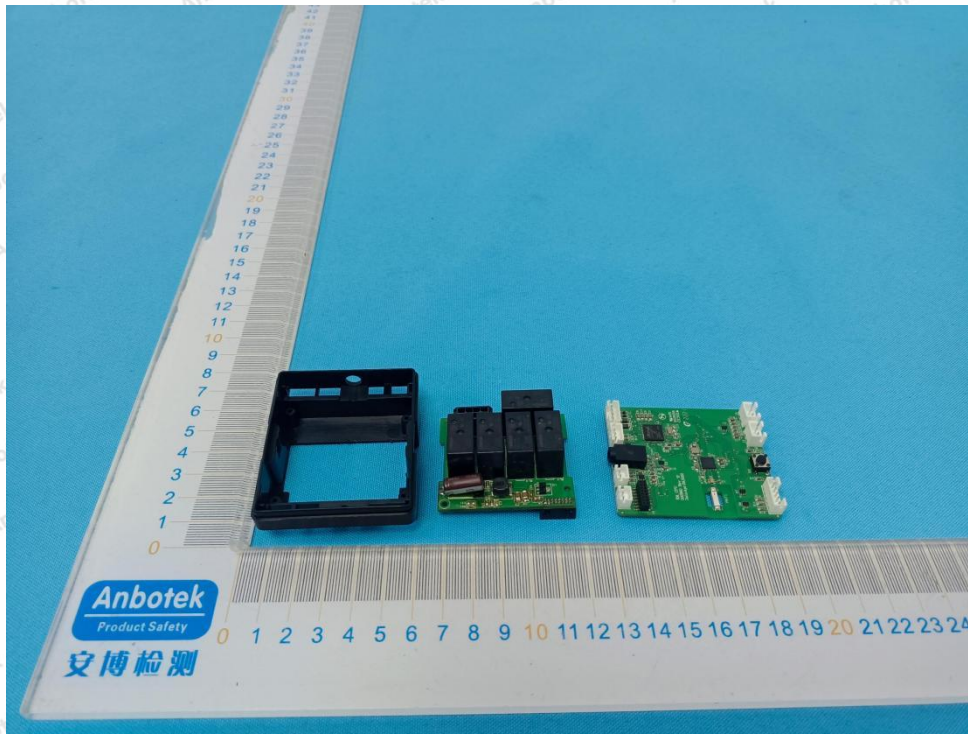

Appendix III -- Internal Photograph

Model: 003021.EM901

ANT

Shenzhen Anbotek Compliance Laboratory Limited

Address: 1/F., Building D, Sogood Science and Technology Park, Sanwei Community, Hangcheng Street, Bao'an District, Shenzhen, Guangdong, China.
Tel: (86) 0755-26066440 Fax: (86) 0755-26014772 Email: service@anbotek.com