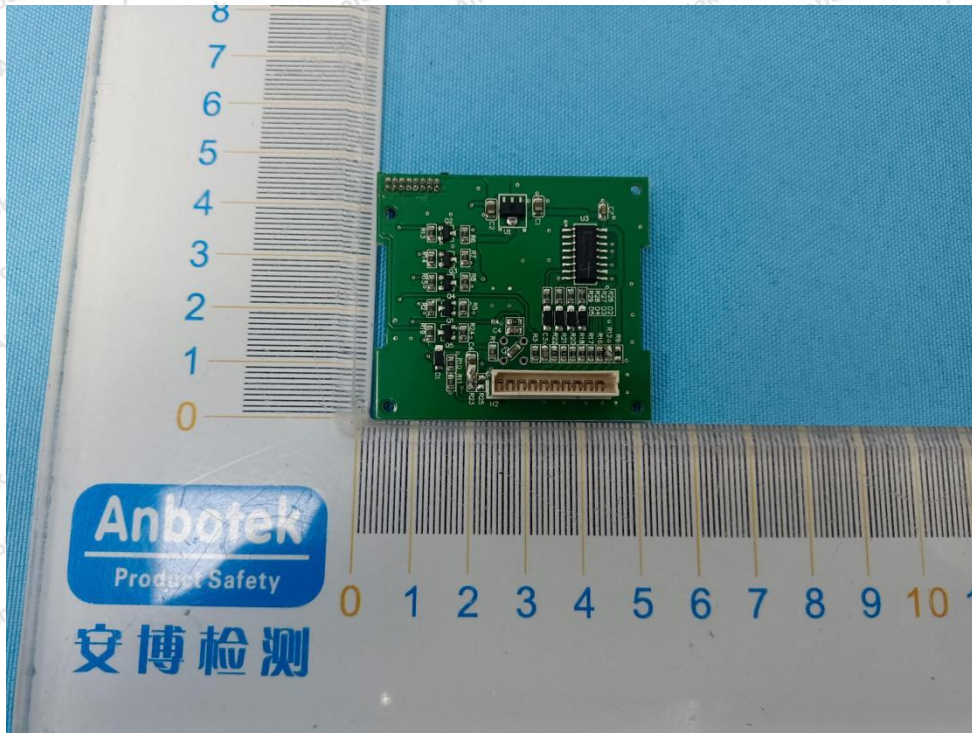

Hotline
400-003-0500
www.anbotek.com.cn

Model: 003021.EM904

Shenzhen Anbotek Compliance Laboratory Limited

Address: 1/F., Building D, Sogood Science and Technology Park, Sanwei Community, Hangcheng Street, Bao'an District, Shenzhen, Guangdong, China.
Tel: (86) 0755-26066440 Fax: (86) 0755-26014772 Email: service@anbotek.com