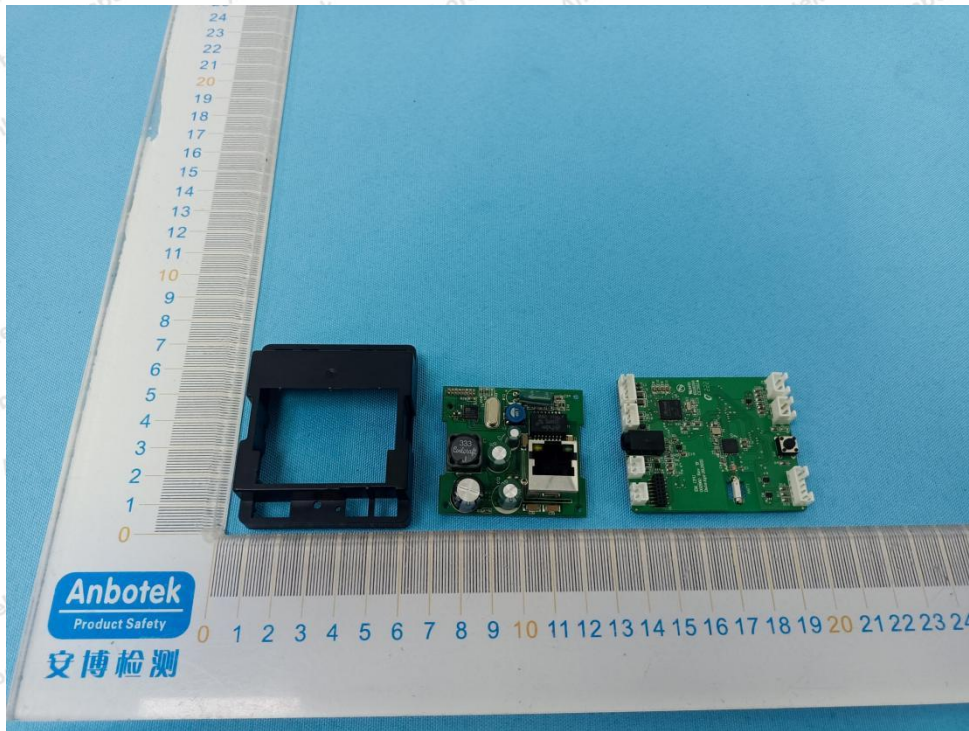

Hotline
400-003-0500
www.anbotek.com.cn

Model: 003021.EM913

Shenzhen Anbotek Compliance Laboratory Limited

Address: 1/F., Building D, Sogood Science and Technology Park, Sanwei Community, Hangcheng Street, Bao'an District, Shenzhen, Guangdong, China.
Tel: (86) 0755-26066440 Fax: (86) 0755-26014772 Email: service@anbotek.com