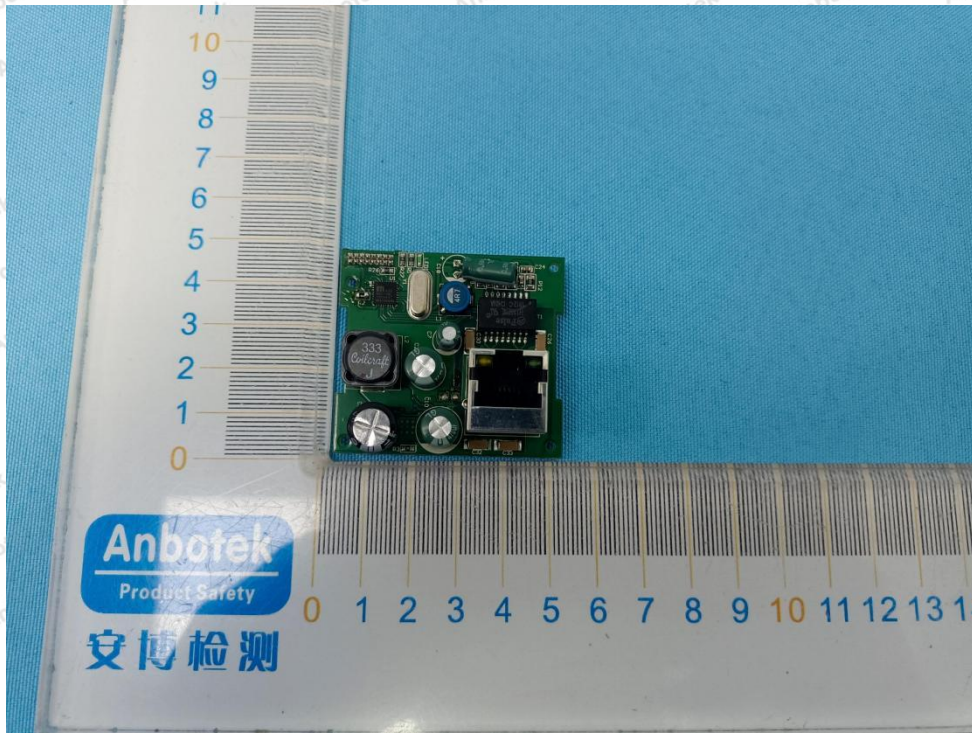

Hotline
400-003-0500
www.anbotek.com.cn

Model: 003021.EM913

Shenzhen Anbotek Compliance Laboratory Limited

Address: 1/F., Building D, Sogood Science and Technology Park, Sanwei Community, Hangcheng Street, Bao'an District, Shenzhen, Guangdong, China.
Tel: (86) 0755-26066440 Fax: (86) 0755-26014772 Email: service@anbotek.com