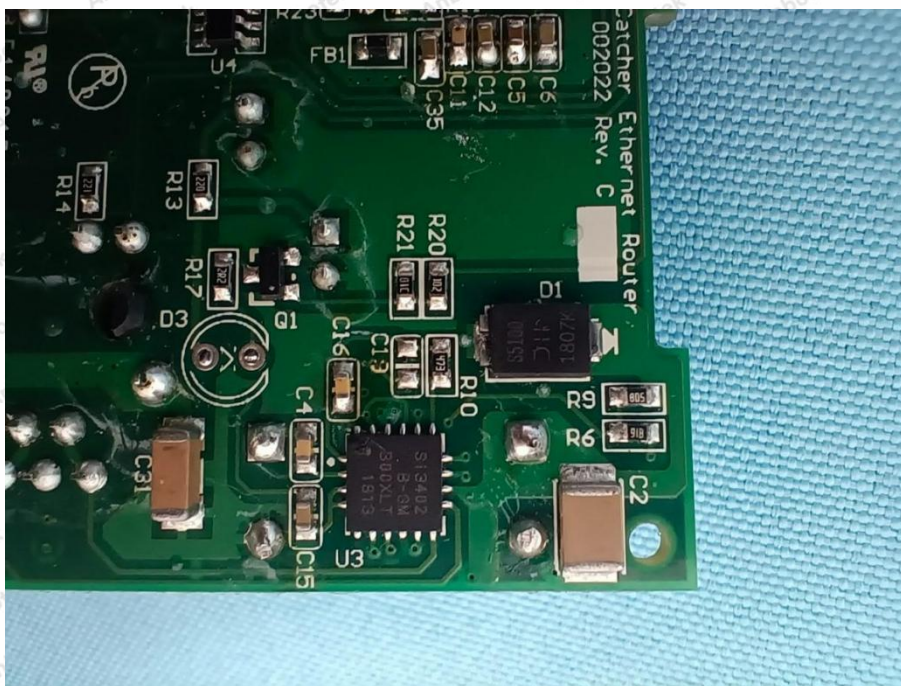

Shenzhen Anbotek Compliance Laboratory Limited

Address: 1/F., Building D, Sogood Science and Technology Park, Sanwei Community, Hangcheng Street, Bao'an District, Shenzhen, Guangdong, China.
Tel: (86) 0755-26066440 Fax: (86) 0755-26014772 Email: service@anbotek.com

Hotline
400-003-0500
www.anbotek.com.cn