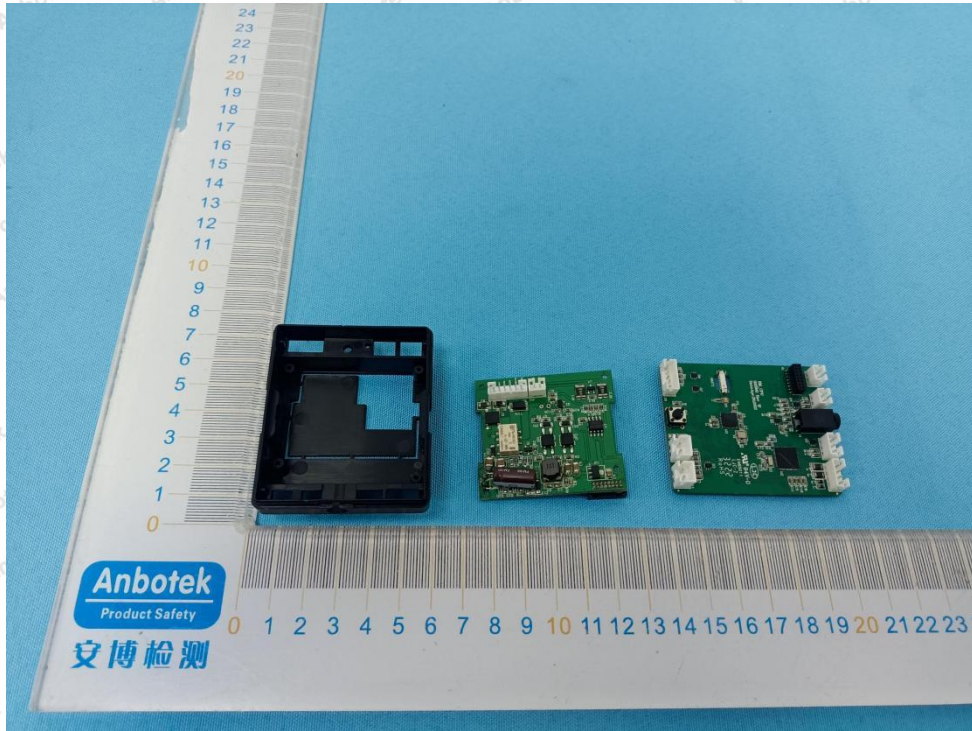

Shenzhen Anbotek Compliance Laboratory Limited

Address: 1/F., Building D, Sogood Science and Technology Park, Sanwei Community, Hangcheng Street, Bao'an District, Shenzhen, Guangdong, China.
Tel: (86) 0755-26066440 Fax: (86) 0755-26014772 Email: service@anbotek.com

Hotline
400-003-0500
www.anbotek.com.cn