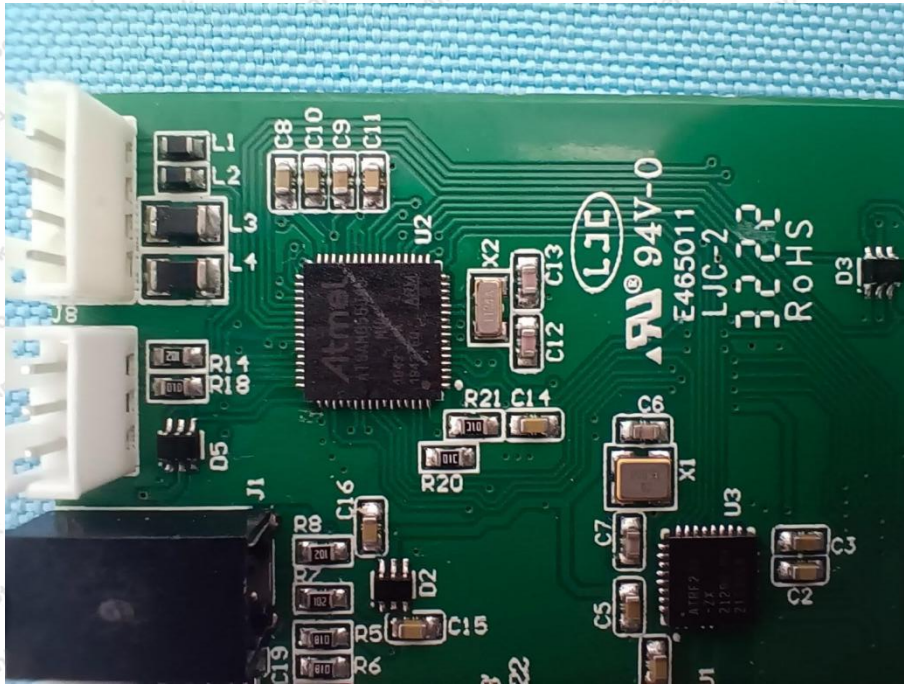

Model: 003021.EM904