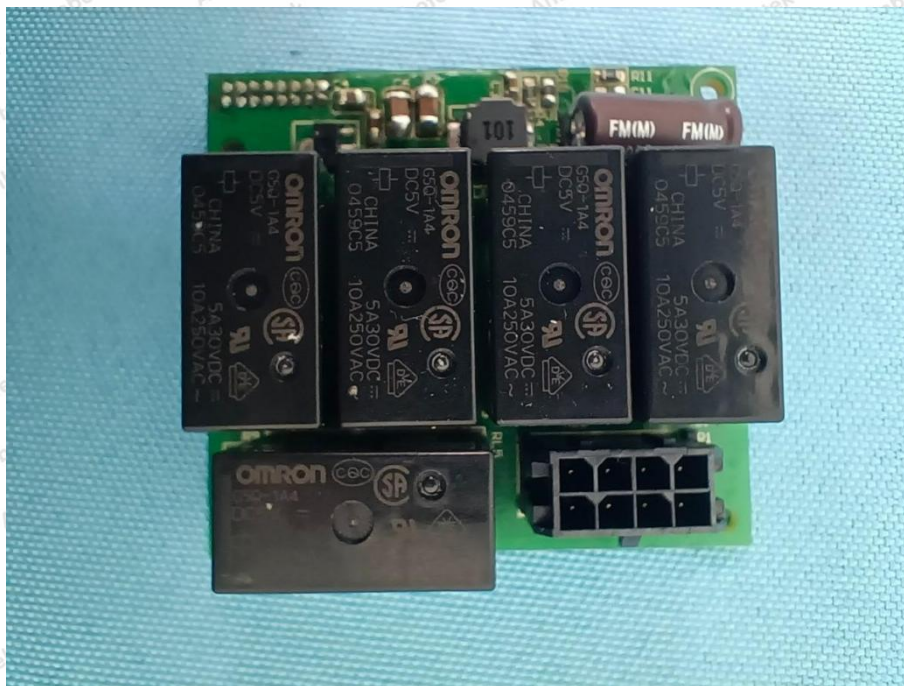

Shenzhen Anbotek Compliance Laboratory Limited

Address: 1/F., Building D, Sogood Science and Technology Park, Sanwei Community, Hangcheng Street, Bao'an District, Shenzhen, Guangdong, China.
Tel: (86) 0755-26066440 Fax: (86) 0755-26014772 Email: service@anbotek.com

Hotline
400-003-0500
www.anbotek.com.cn