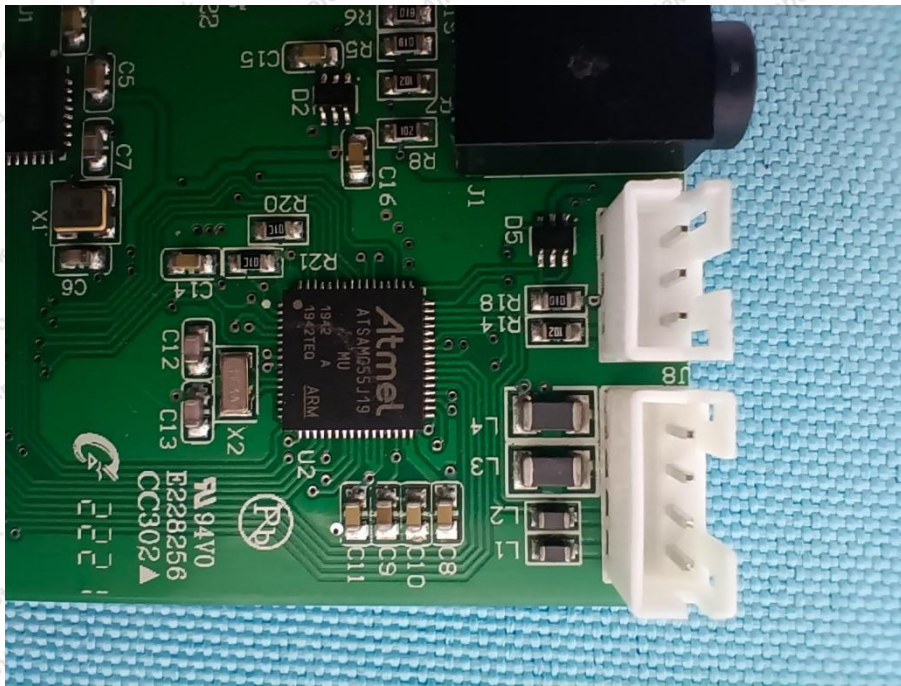

Model: 003021.EM908