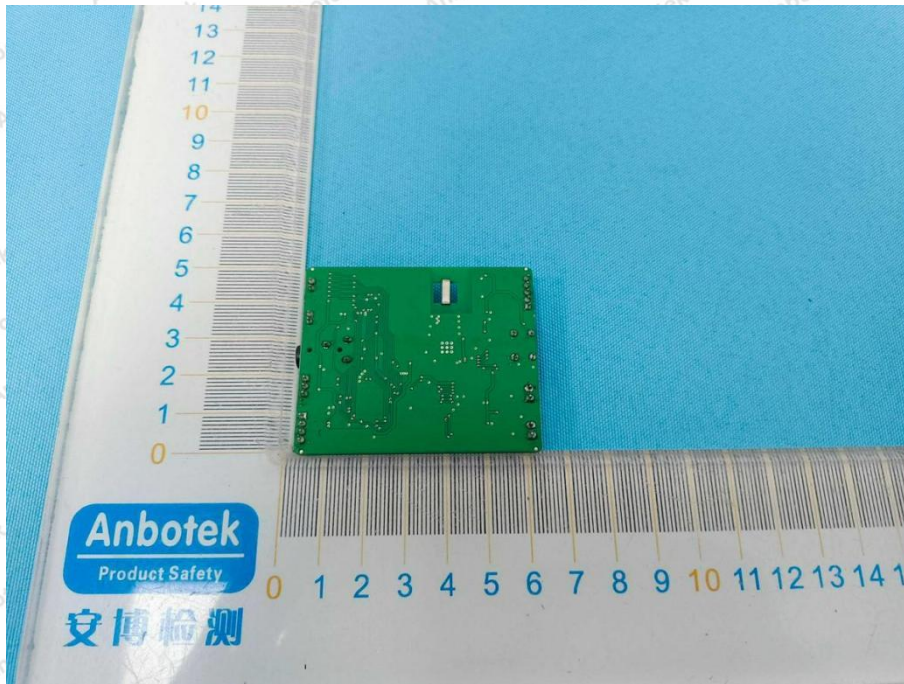

Shenzhen Anbotek Compliance Laboratory Limited

Address: 1/F., Building D, Sogood Science and Technology Park, Sanwei Community, Hangcheng Street, Bao'an District, Shenzhen, Guangdong, China.
Tel: (86) 0755-26066440 Fax: (86) 0755-26014772 Email: service@anbotek.com

Hotline
400-003-0500
www.anbotek.com.cn