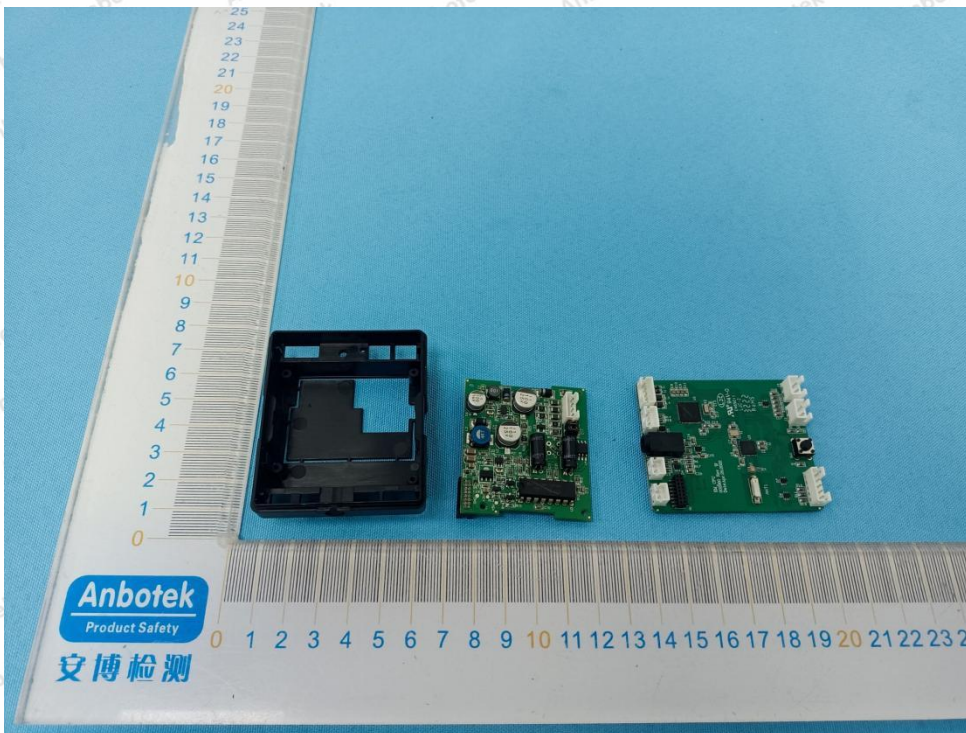

Model: 003021.EM908