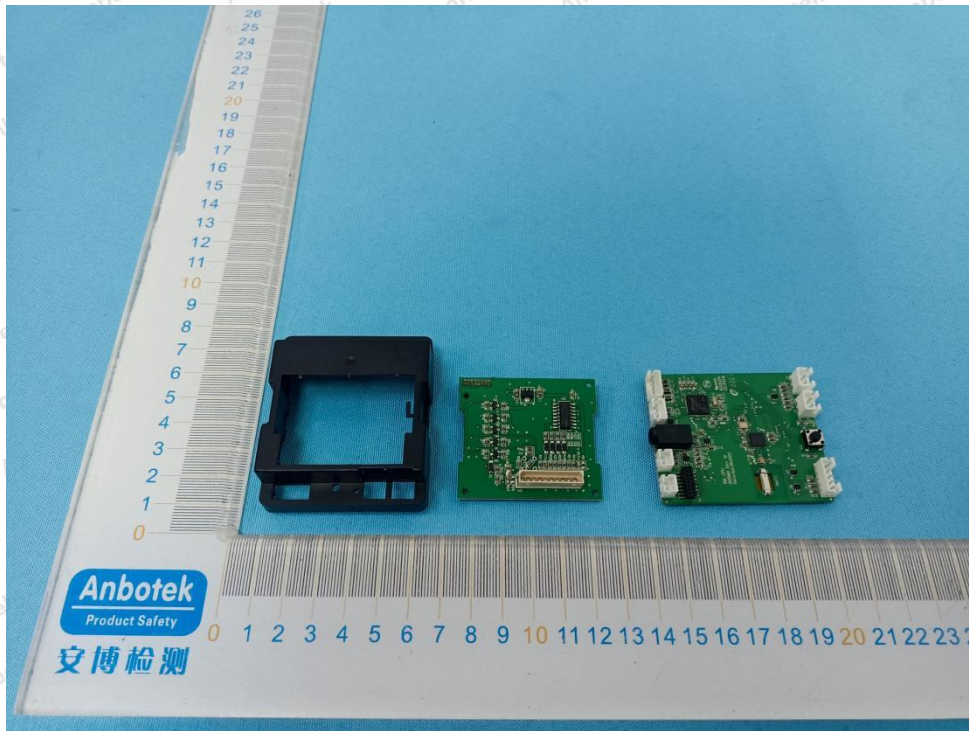

Model: 003021.EM904