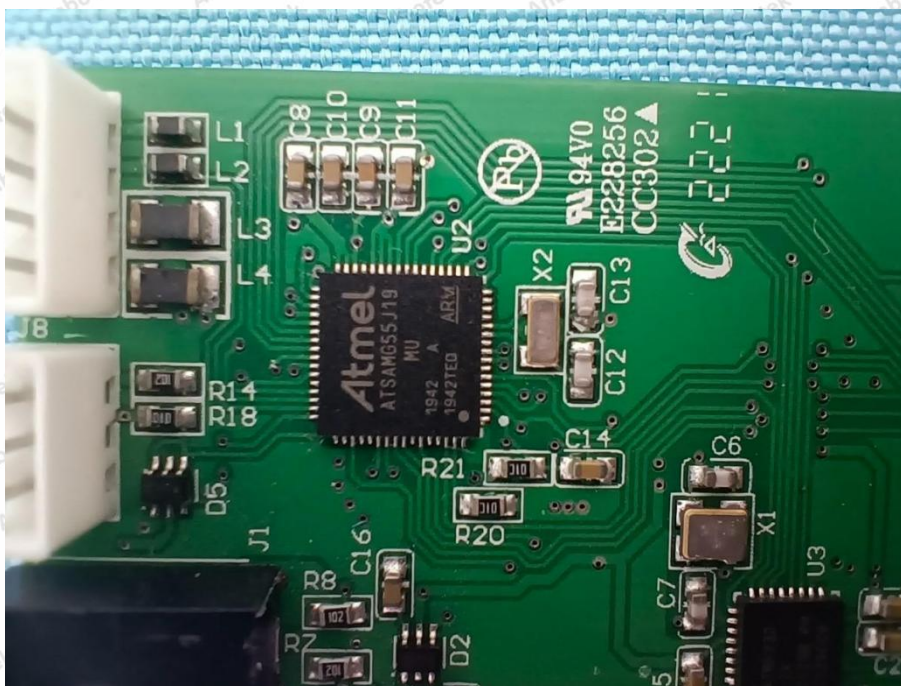

Shenzhen Anbotek Compliance Laboratory Limited

Address: 1/F., Building D, Sogood Science and Technology Park, Sanwei Community, Hangcheng Street, Bao'an District, Shenzhen, Guangdong, China.
Tel: (86) 0755-26066440 Fax: (86) 0755-26014772 Email: service@anbotek.com

Hotline
400-003-0500
www.anbotek.com.cn