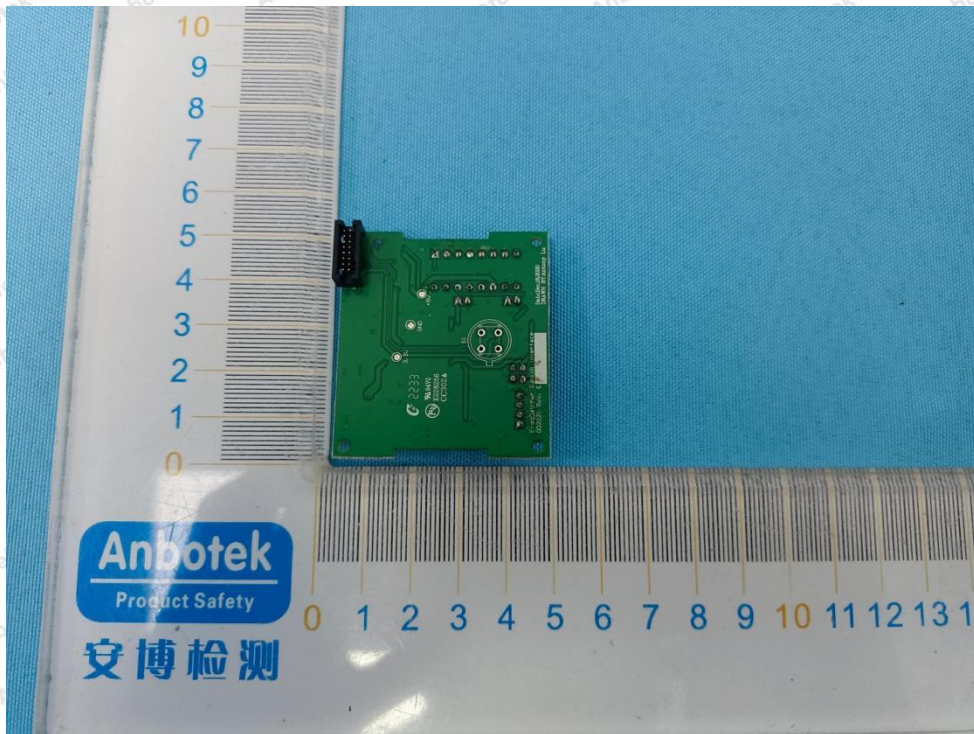

Hotline
400-003-0500
www.anbotek.com.cn

Model: 003021.EM908

Shenzhen Anbotek Compliance Laboratory Limited

Address: 1/F., Building D, Sogood Science and Technology Park, Sanwei Community, Hangcheng Street, Bao'an District, Shenzhen, Guangdong, China.
Tel: (86) 0755-26066440 Fax: (86) 0755-26014772 Email: service@anbotek.com