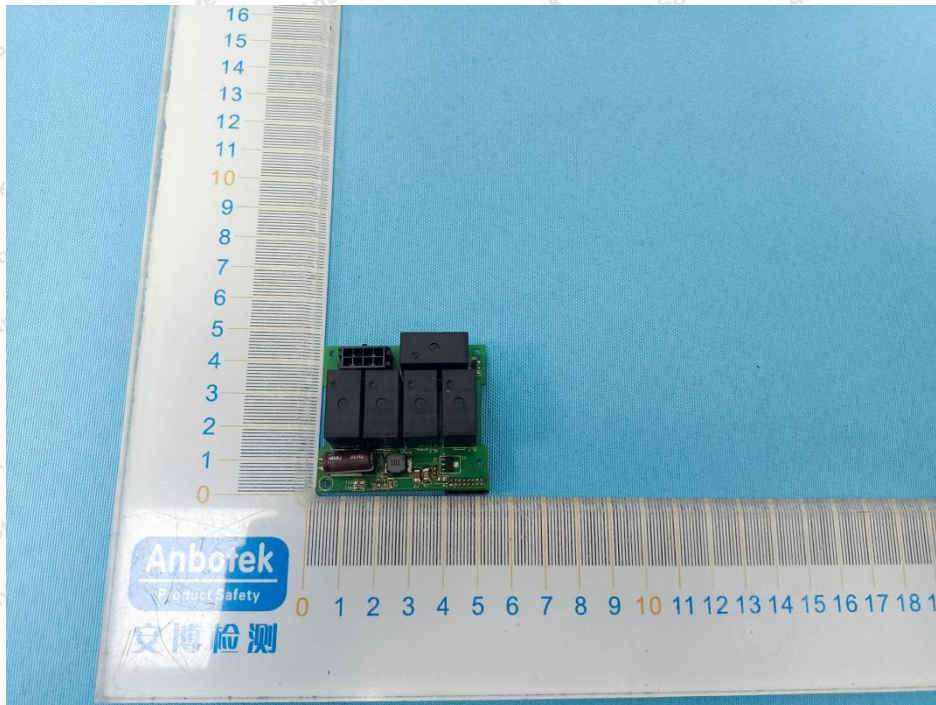

Appendix III -- Internal Photograph

Model: 003021.EM901

ANT

Shenzhen Anbotek Compliance Laboratory Limited

Address: 1/F., Building D, Sogood Science and Technology Park, Sanwei Community, Hangcheng Street, Bao'an District, Shenzhen, Guangdong, China.
Tel: (86) 0755-26066440 Fax: (86) 0755-26014772 Email: service@anbotek.com