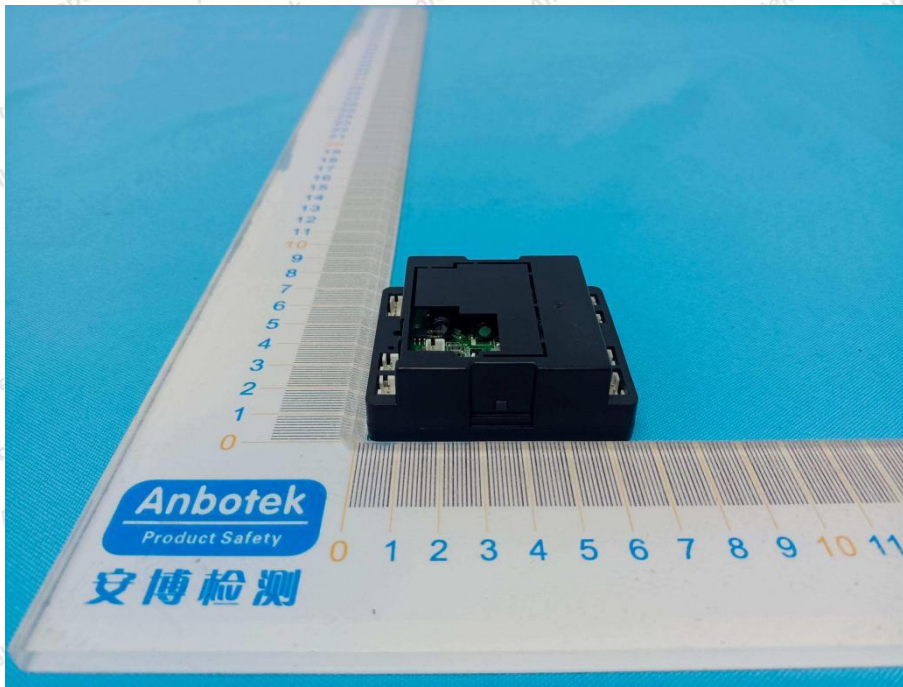

Shenzhen Anbotek Compliance Laboratory Limited

Address: 1/F., Building D, Sogood Science and Technology Park, Sanwei Community, Hangcheng Street, Bao'an District, Shenzhen, Guangdong, China.
Tel: (86) 0755-26066440 Fax: (86) 0755-26014772 Email: service@anbotek.com

Hotline

400-003-0500

www.anbotek.com.cn