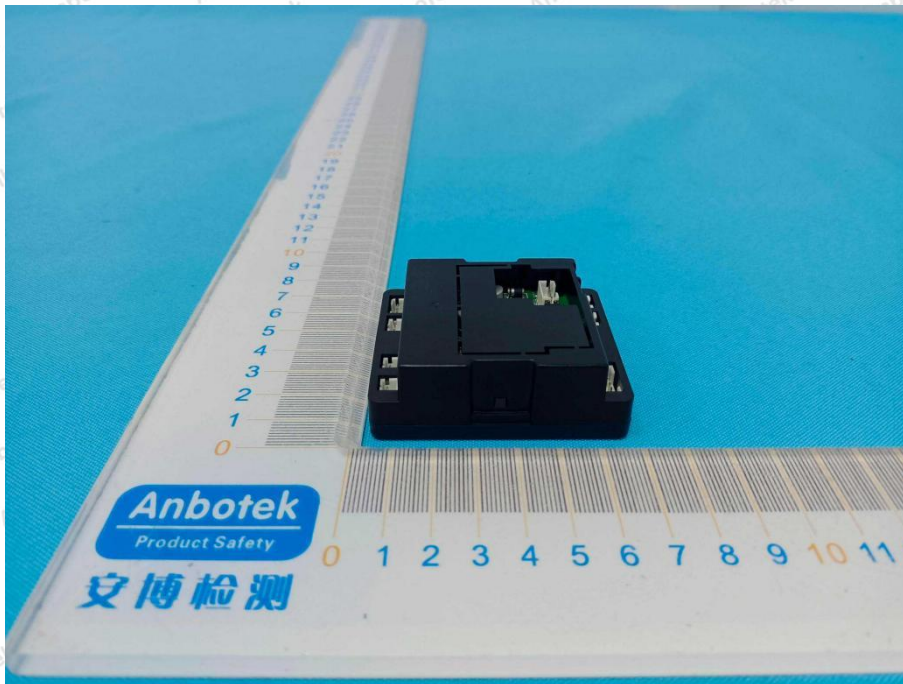

Shenzhen Anbotek Compliance Laboratory Limited

Address: 1/F., Building D, Sogood Science and Technology Park, Sanwei Community, Hangcheng Street, Bao'an District, Shenzhen, Guangdong, China.
Tel: (86) 0755-26066440 Fax: (86) 0755-26014772 Email: service@anbotek.com

Hotline

400-003-0500

www.anbotek.com.cn