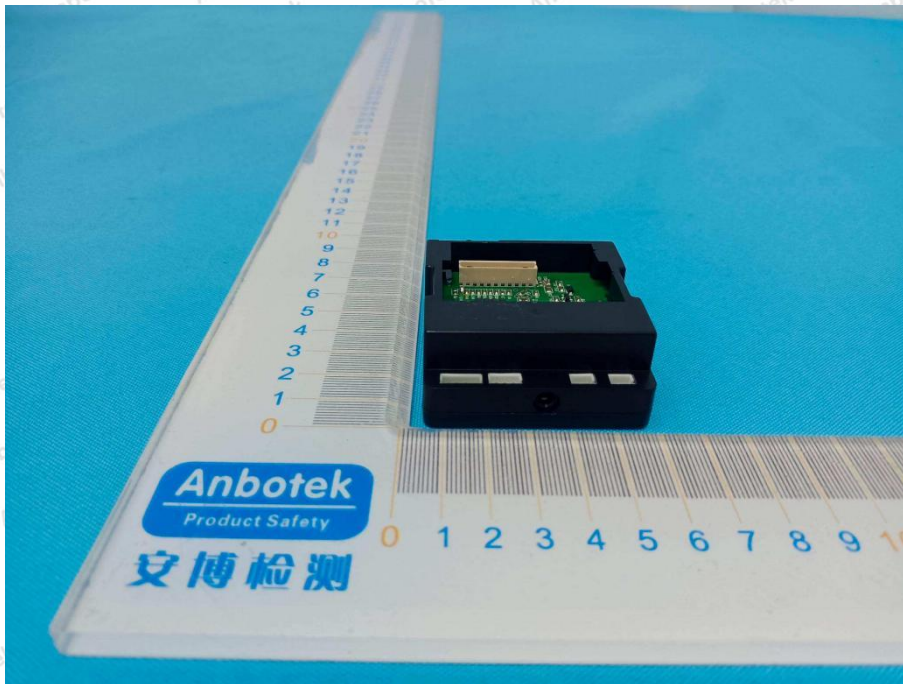

Shenzhen Anbotek Compliance Laboratory Limited

Address: 1/F., Building D, Sogood Science and Technology Park, Sanwei Community, Hangcheng Street, Bao'an District, Shenzhen, Guangdong, China.
Tel: (86) 0755-26066440 Fax: (86) 0755-26014772 Email: service@anbotek.com

Hotline

400-003-0500

www.anbotek.com.cn