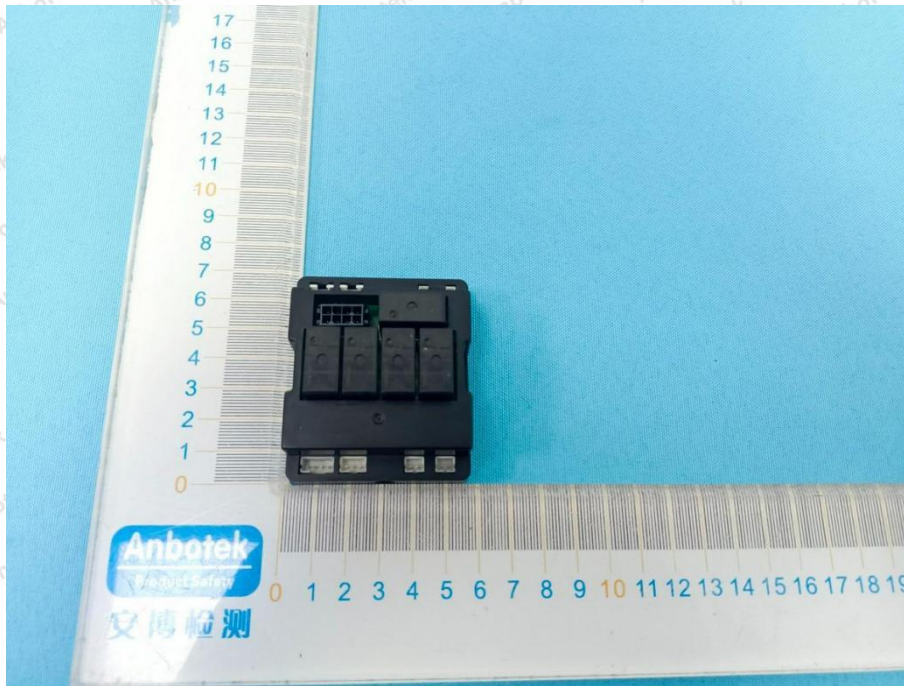

Appendix II -- External Photograph

Model: 003021.EM901

Shenzhen Anbotek Compliance Laboratory Limited

Address: 1/F., Building D, Sogood Science and Technology Park, Sanwei Community, Hangcheng Street, Bao'an District, Shenzhen, Guangdong, China.
Tel: (86) 0755-26066440 Fax: (86) 0755-26014772 Email: service@anbotek.com