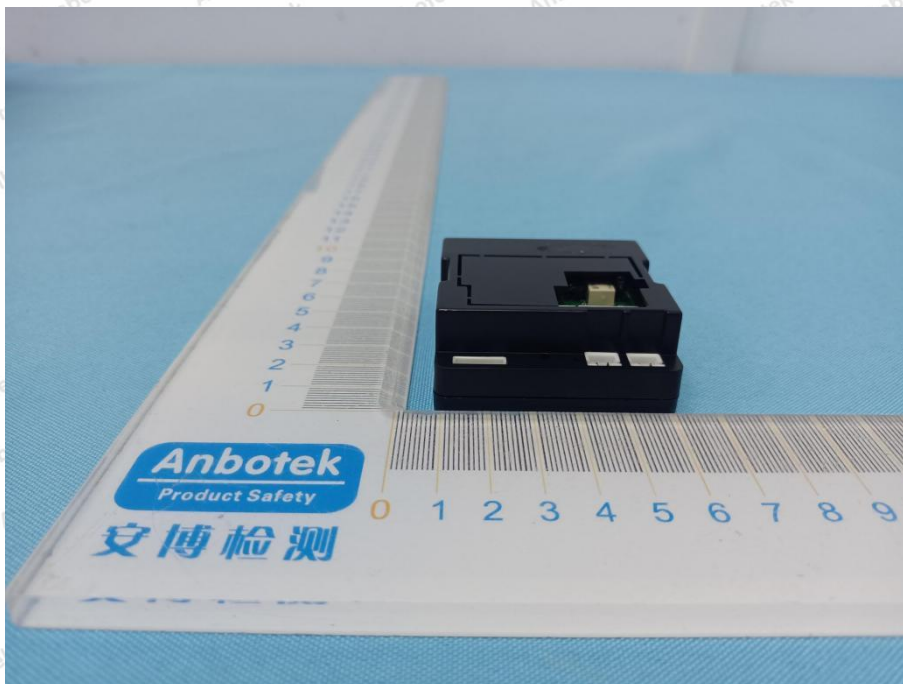

Shenzhen Anbotek Compliance Laboratory Limited

Address: 1/F., Building D, Sogood Science and Technology Park, Sanwei Community, Hangcheng Street, Bao'an District, Shenzhen, Guangdong, China.
Tel: (86) 0755-26066440 Fax: (86) 0755-26014772 Email: service@anbotek.com

Hotline
400-003-0500
www.anbotek.com.cn