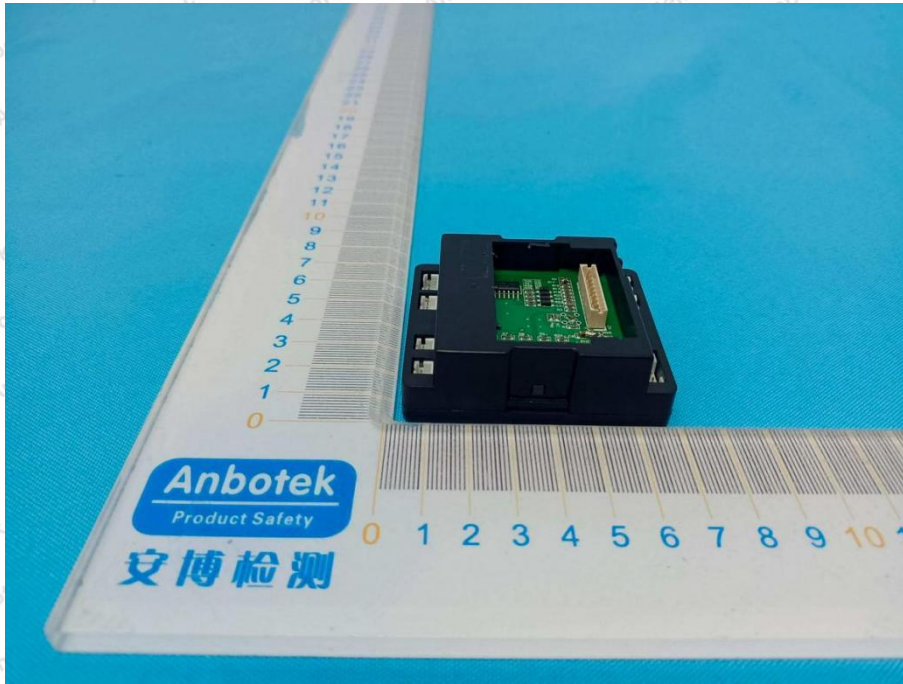

Shenzhen Anbotek Compliance Laboratory Limited

Address: 1/F., Building D, Sogood Science and Technology Park, Sanwei Community, Hangcheng Street, Bao'an District, Shenzhen, Guangdong, China.
Tel: (86) 0755-26066440 Fax: (86) 0755-26014772 Email: service@anbotek.com

Hotline

400-003-0500

www.anbotek.com.cn