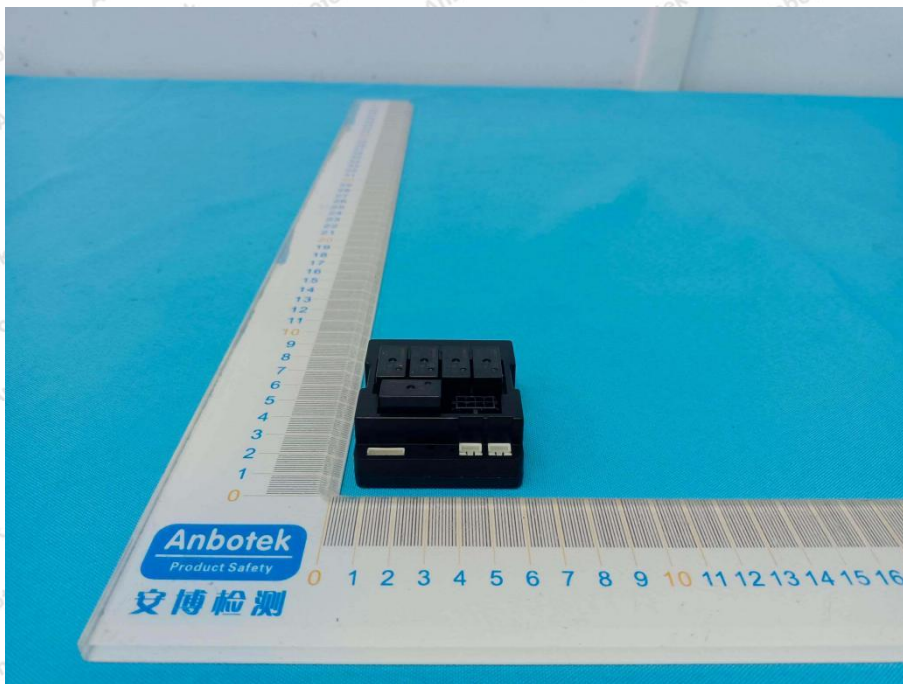

Shenzhen Anbotek Compliance Laboratory Limited

Address: 1/F., Building D, Sogood Science and Technology Park, Sanwei Community, Hangcheng Street, Bao'an District, Shenzhen, Guangdong, China.
Tel: (86) 0755-26066440 Fax: (86) 0755-26014772 Email: service@anbotek.com

Hotline
400-003-0500
www.anbotek.com.cn