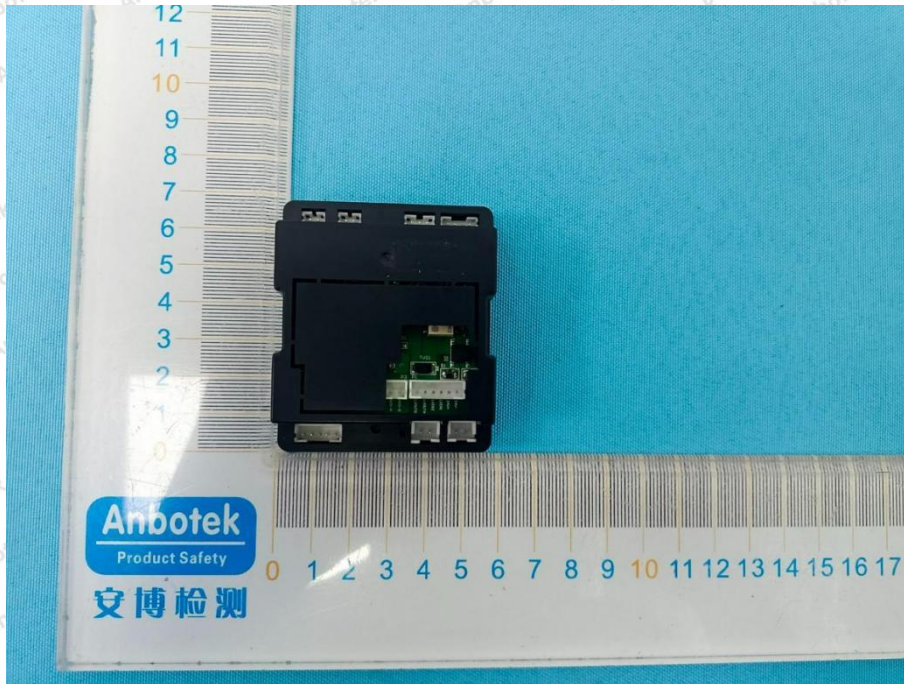

Shenzhen Anbotek Compliance Laboratory Limited

Address: 1/F., Building D, Sogood Science and Technology Park, Sanwei Community, Hangcheng Street, Bao'an District, Shenzhen, Guangdong, China.
Tel: (86) 0755-26066440 Fax: (86) 0755-26014772 Email: service@anbotek.com

Hotline
400-003-0500
www.anbotek.com.cn