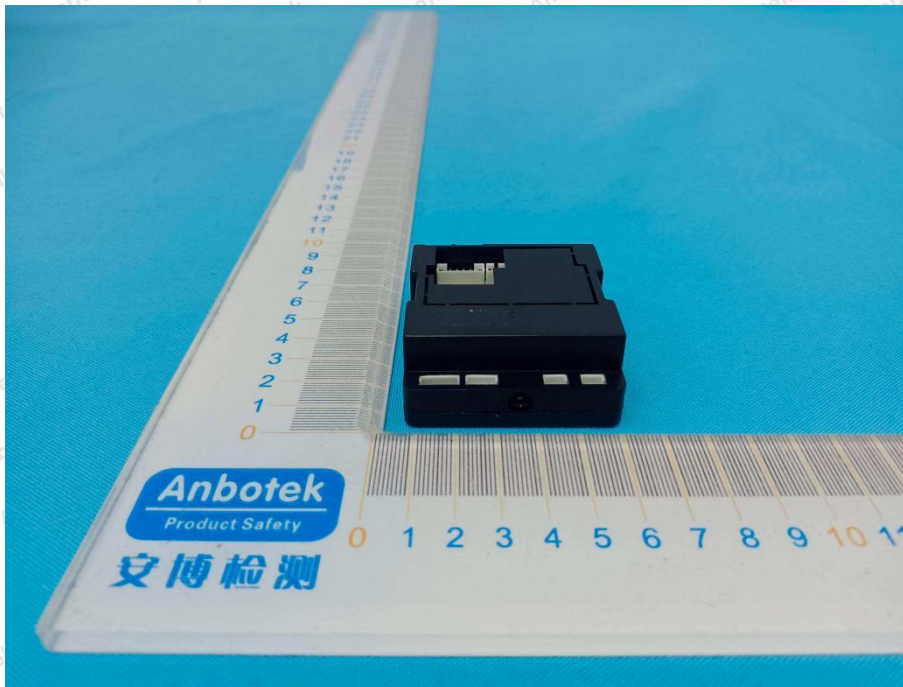

Shenzhen Anbotek Compliance Laboratory Limited

Address: 1/F., Building D, Sogood Science and Technology Park, Sanwei Community, Hangcheng Street, Bao'an District, Shenzhen, Guangdong, China.
Tel: (86) 0755-26066440 Fax: (86) 0755-26014772 Email: service@anbotek.com

Hotline
400-003-0500
www.anbotek.com.cn