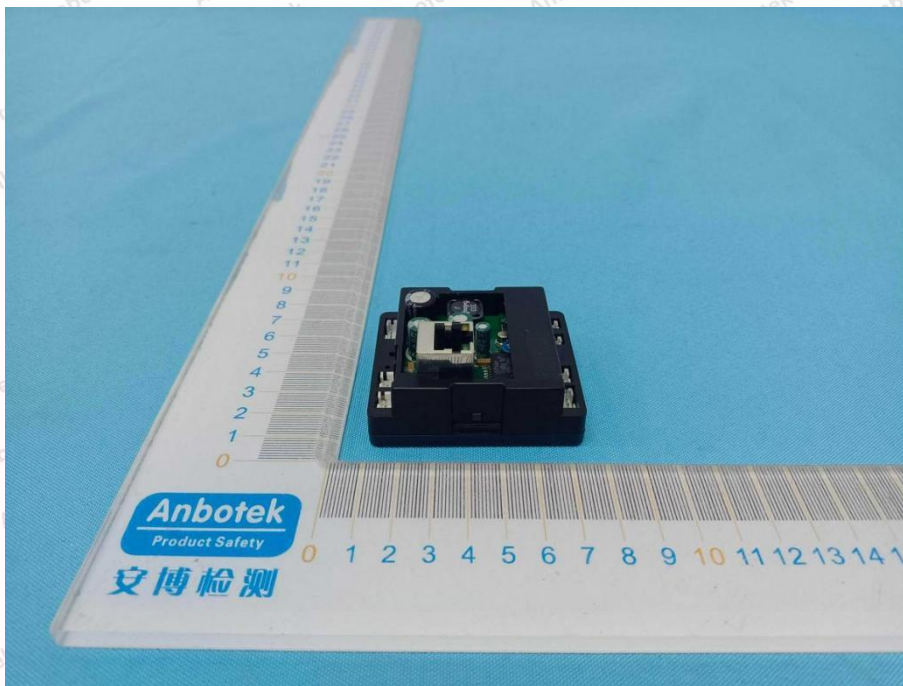

Shenzhen Anbotek Compliance Laboratory Limited

Address: 1/F., Building D, Sogood Science and Technology Park, Sanwei Community, Hangcheng Street, Bao'an District, Shenzhen, Guangdong, China.
Tel: (86) 0755-26066440 Fax: (86) 0755-26014772 Email: service@anbotek.com

Hotline
400-003-0500
www.anbotek.com.cn