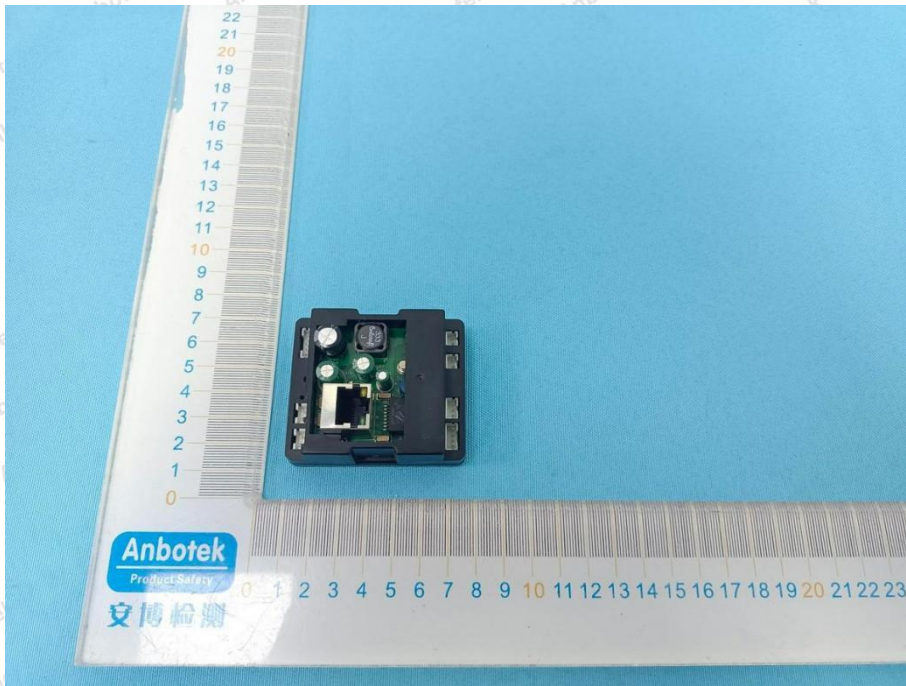

Shenzhen Anbotek Compliance Laboratory Limited

Address: 1/F., Building D, Sogood Science and Technology Park, Sanwei Community, Hangcheng Street, Bao'an District, Shenzhen, Guangdong, China.
Tel: (86) 0755-26066440 Fax: (86) 0755-26014772 Email: service@anbotek.com

Hotline
400-003-0500
www.anbotek.com.cn