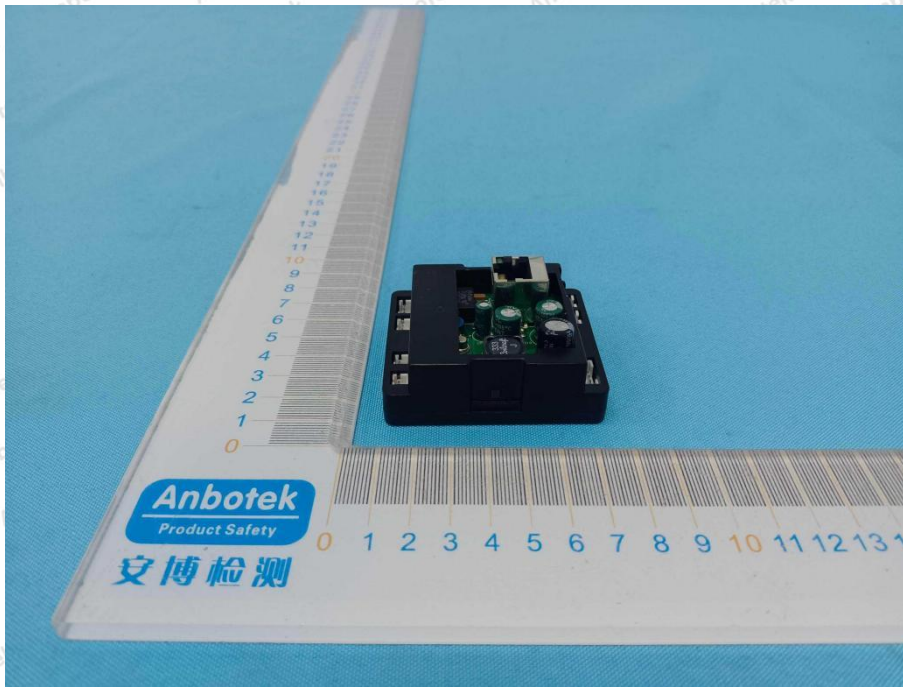

Shenzhen Anbotek Compliance Laboratory Limited

Address: 1/F., Building D, Sogood Science and Technology Park, Sanwei Community, Hangcheng Street, Bao'an District, Shenzhen, Guangdong, China.
Tel: (86) 0755-26066440 Fax: (86) 0755-26014772 Email: service@anbotek.com

Hotline

400-003-0500

www.anbotek.com.cn