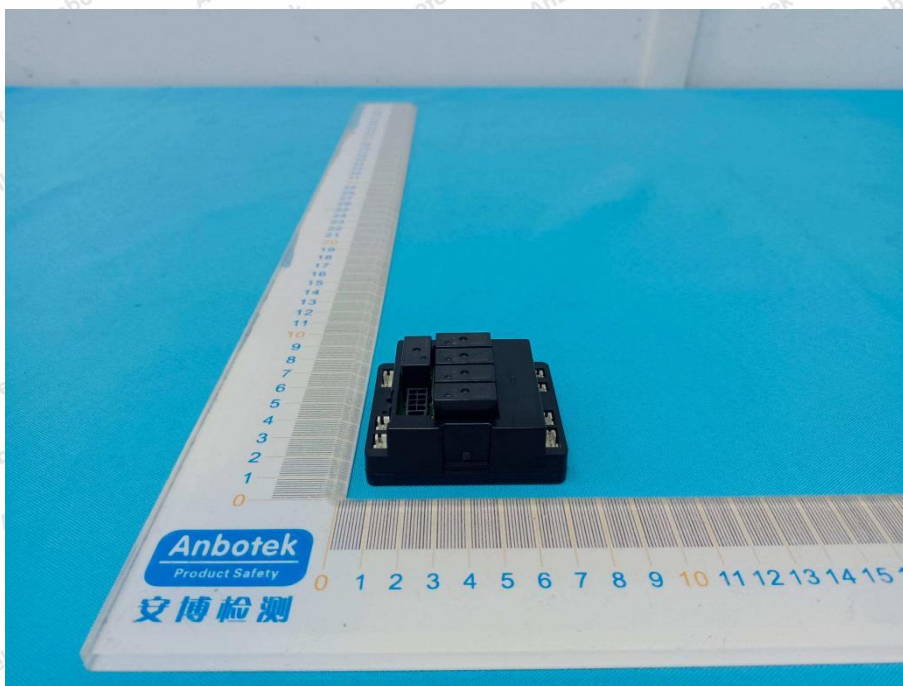

Shenzhen Anbotek Compliance Laboratory Limited

Address: 1/F., Building D, Sogood Science and Technology Park, Sanwei Community, Hangcheng Street, Bao'an District, Shenzhen, Guangdong, China.
Tel: (86) 0755-26066440 Fax: (86) 0755-26014772 Email: service@anbotek.com

Hotline
400-003-0500
www.anbotek.com.cn