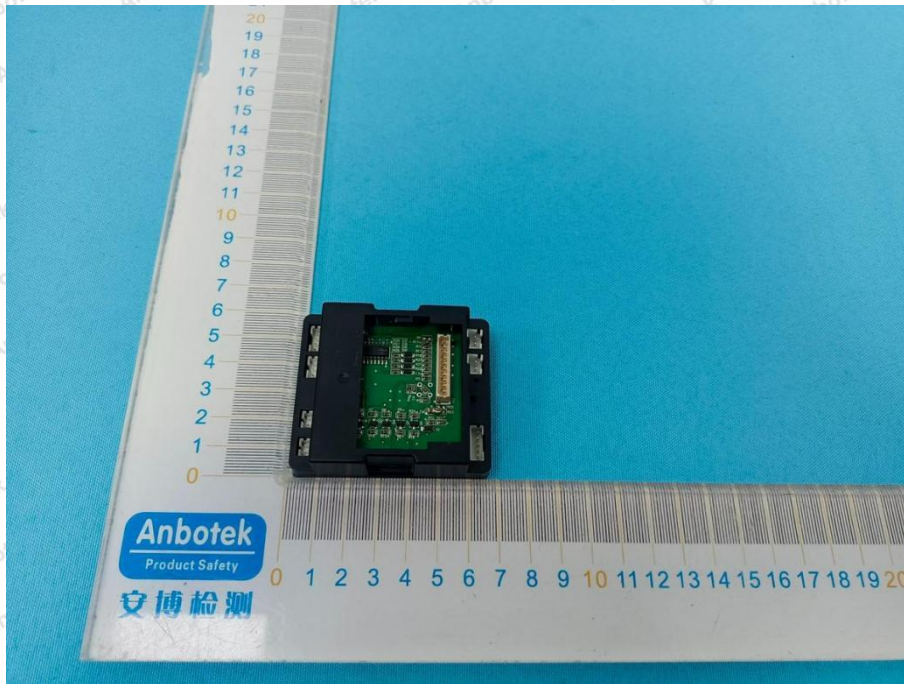

Shenzhen Anbotek Compliance Laboratory Limited

Address: 1/F., Building D, Sogood Science and Technology Park, Sanwei Community, Hangcheng Street, Bao'an District, Shenzhen, Guangdong, China.
Tel: (86) 0755-26066440 Fax: (86) 0755-26014772 Email: service@anbotek.com

Hotline
400-003-0500
www.anbotek.com.cn