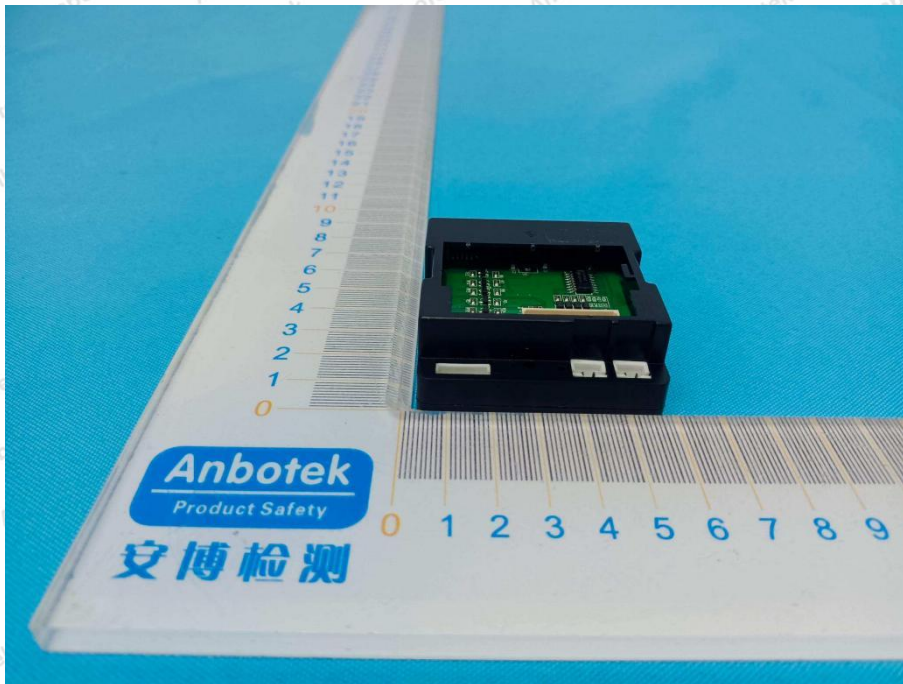

Shenzhen Anbotek Compliance Laboratory Limited

Address: 1/F., Building D, Sogood Science and Technology Park, Sanwei Community, Hangcheng Street, Bao'an District, Shenzhen, Guangdong, China.
Tel: (86) 0755-26066440 Fax: (86) 0755-26014772 Email: service@anbotek.com

Hotline

400-003-0500

www.anbotek.com.cn