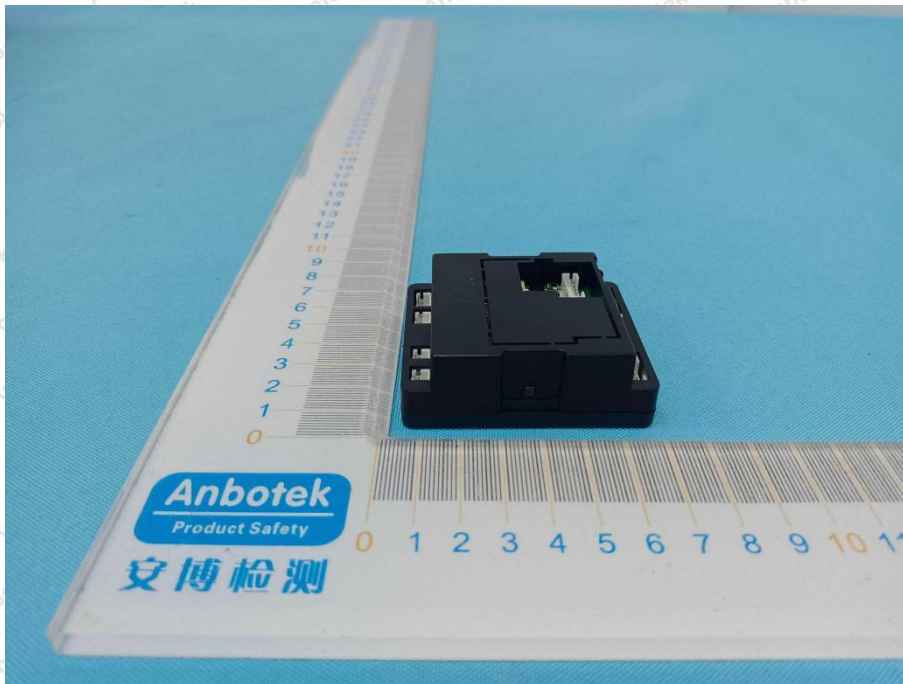

Shenzhen Anbotek Compliance Laboratory Limited

Address: 1/F., Building D, Sogood Science and Technology Park, Sanwei Community, Hangcheng Street, Bao'an District, Shenzhen, Guangdong, China.
Tel: (86) 0755-26066440 Fax: (86) 0755-26014772 Email: service@anbotek.com

Hotline
400-003-0500
www.anbotek.com.cn