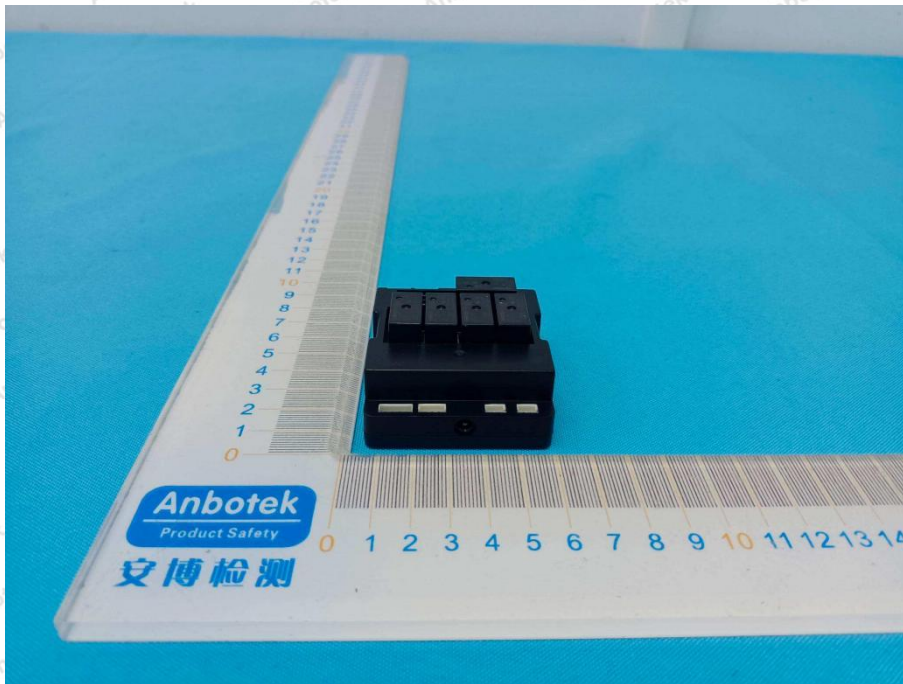

Appendix II -- External Photograph

Model: 003021.EM901

Shenzhen Anbotek Compliance Laboratory Limited

Address: 1/F., Building D, Sogood Science and Technology Park, Sanwei Community, Hangcheng Street, Bao'an District, Shenzhen, Guangdong, China.
Tel: (86) 0755-26066440 Fax: (86) 0755-26014772 Email: service@anbotek.com