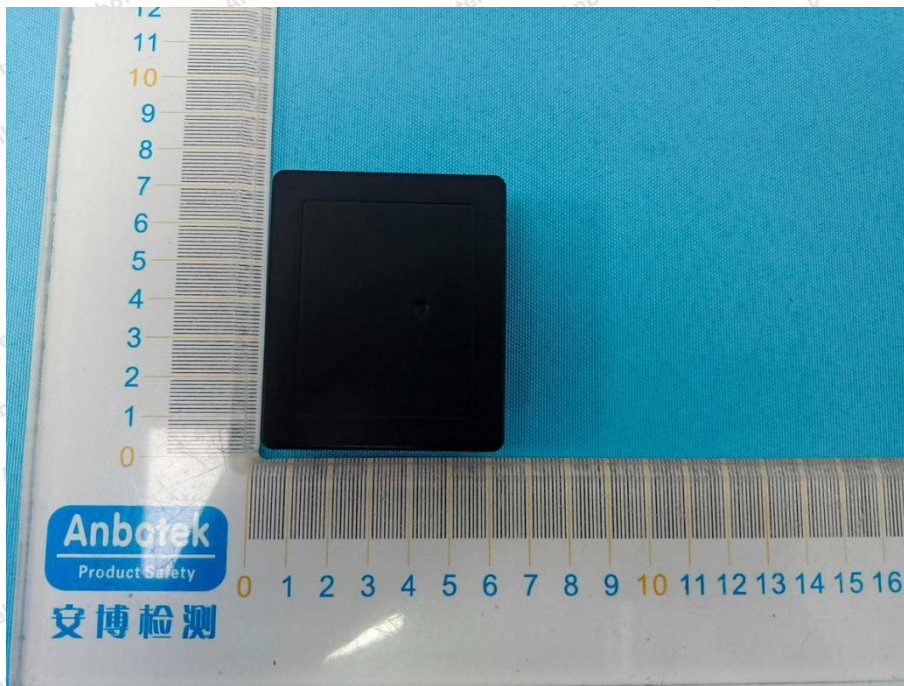

Shenzhen Anbotek Compliance Laboratory Limited

Address: 1/F., Building D, Sogood Science and Technology Park, Sanwei Community, Hangcheng Street, Bao'an District, Shenzhen, Guangdong, China.
Tel: (86) 0755-26066440 Fax: (86) 0755-26014772 Email: service@anbotek.com

Hotline
400-003-0500
www.anbotek.com.cn