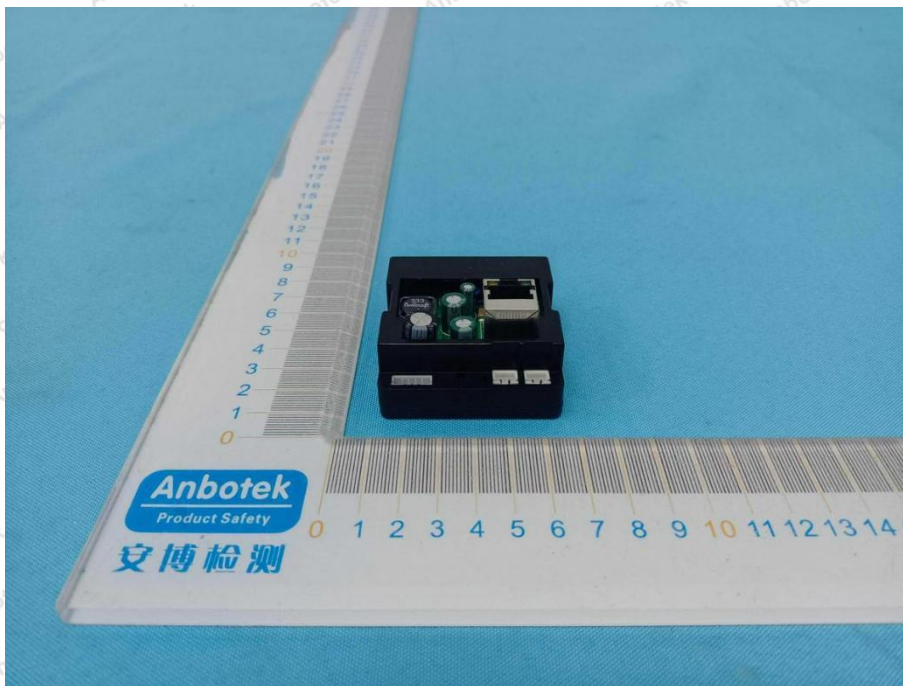

Shenzhen Anbotek Compliance Laboratory Limited

Address: 1/F., Building D, Sogood Science and Technology Park, Sanwei Community, Hangcheng Street, Bao'an District, Shenzhen, Guangdong, China.
Tel: (86) 0755-26066440 Fax: (86) 0755-26014772 Email: service@anbotek.com

Hotline
400-003-0500
www.anbotek.com.cn