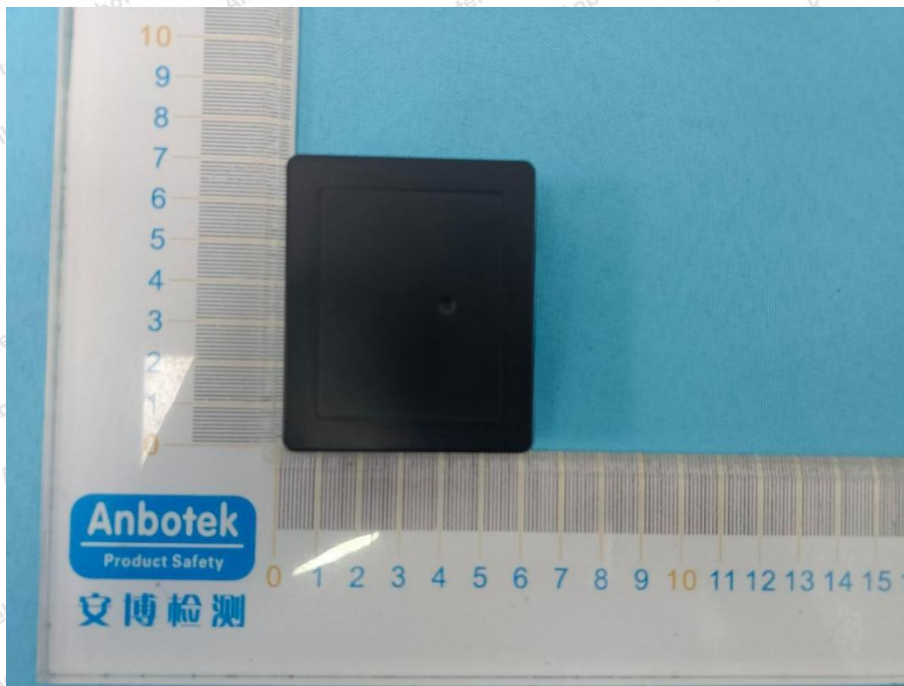

Shenzhen Anbotek Compliance Laboratory Limited

Address: 1/F., Building D, Sogood Science and Technology Park, Sanwei Community, Hangcheng Street, Bao'an District, Shenzhen, Guangdong, China.
Tel: (86) 0755-26066440 Fax: (86) 0755-26014772 Email: service@anbotek.com

Hotline
400-003-0500
www.anbotek.com.cn