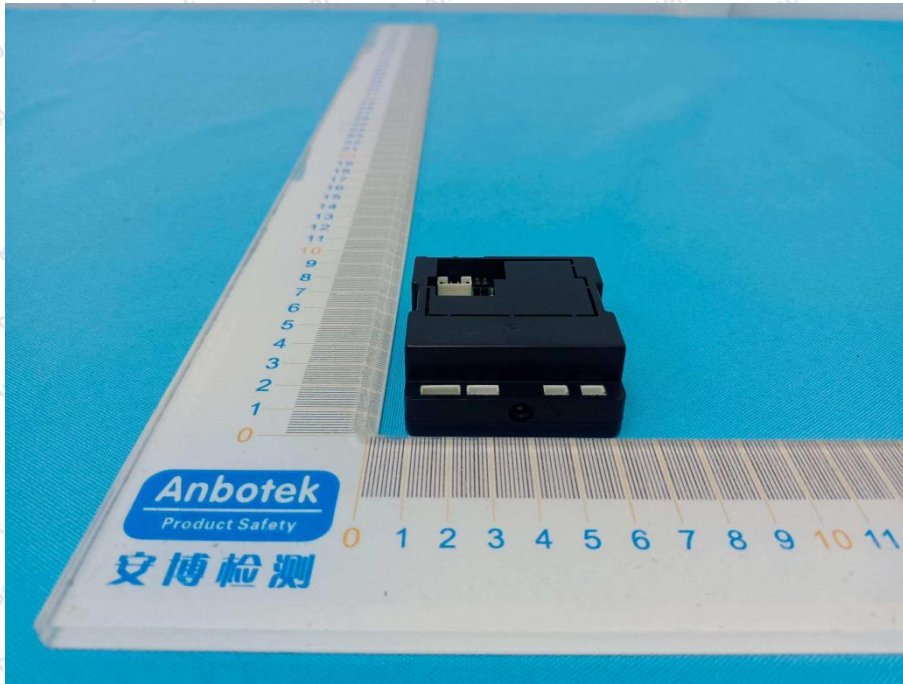

Shenzhen Anbotek Compliance Laboratory Limited

Address: 1/F., Building D, Sogood Science and Technology Park, Sanwei Community, Hangcheng Street, Bao'an District, Shenzhen, Guangdong, China.
Tel: (86) 0755-26066440 Fax: (86) 0755-26014772 Email: service@anbotek.com

Hotline

400-003-0500

www.anbotek.com.cn