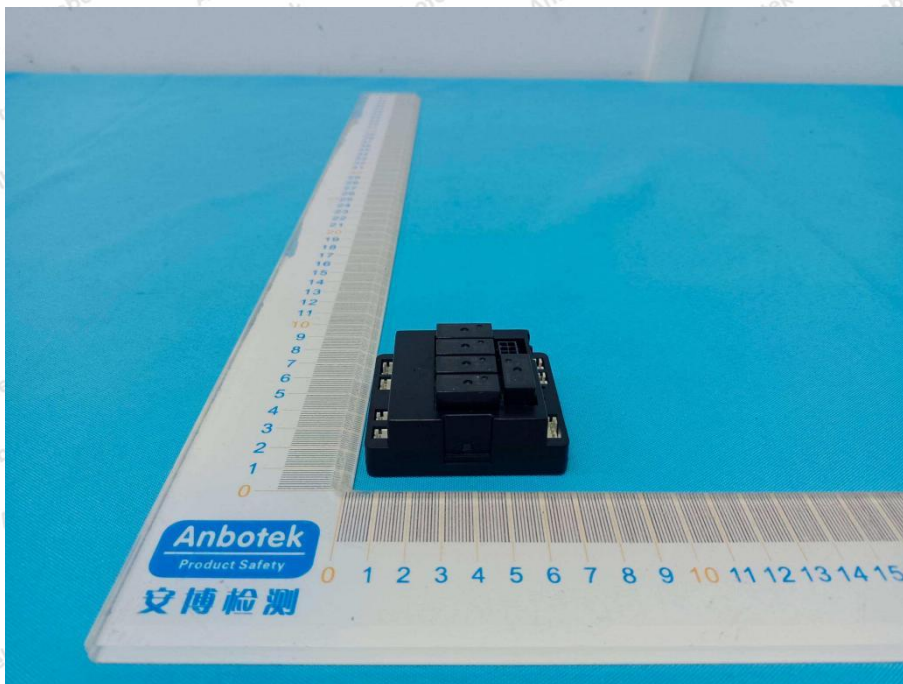

Appendix II -- External Photograph

Model: 003021.EM901

Shenzhen Anbotek Compliance Laboratory Limited

Address: 1/F., Building D, Sogood Science and Technology Park, Sanwei Community, Hangcheng Street, Bao'an District, Shenzhen, Guangdong, China.
Tel: (86) 0755-26066440 Fax: (86) 0755-26014772 Email: service@anbotek.com