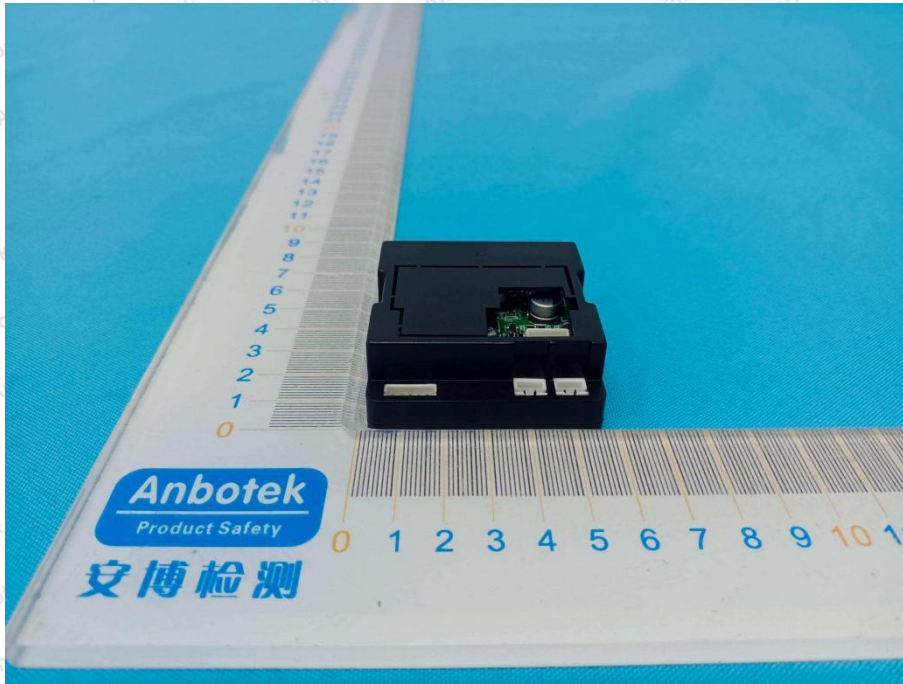

Shenzhen Anbotek Compliance Laboratory Limited

Address: 1/F., Building D, Sogood Science and Technology Park, Sanwei Community, Hangcheng Street, Bao'an District, Shenzhen, Guangdong, China.
Tel: (86) 0755-26066440 Fax: (86) 0755-26014772 Email: service@anbotek.com

Hotline

400-003-0500

www.anbotek.com.cn