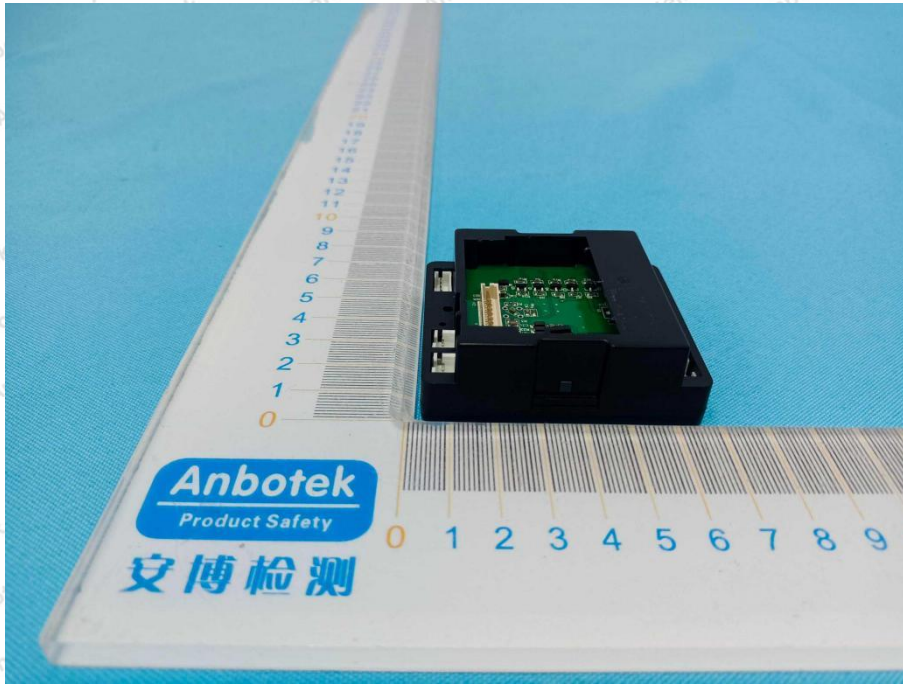

Shenzhen Anbotek Compliance Laboratory Limited

Address: 1/F., Building D, Sogood Science and Technology Park, Sanwei Community, Hangcheng Street, Bao'an District, Shenzhen, Guangdong, China.
Tel: (86) 0755-26066440 Fax: (86) 0755-26014772 Email: service@anbotek.com

Hotline

400-003-0500

www.anbotek.com.cn