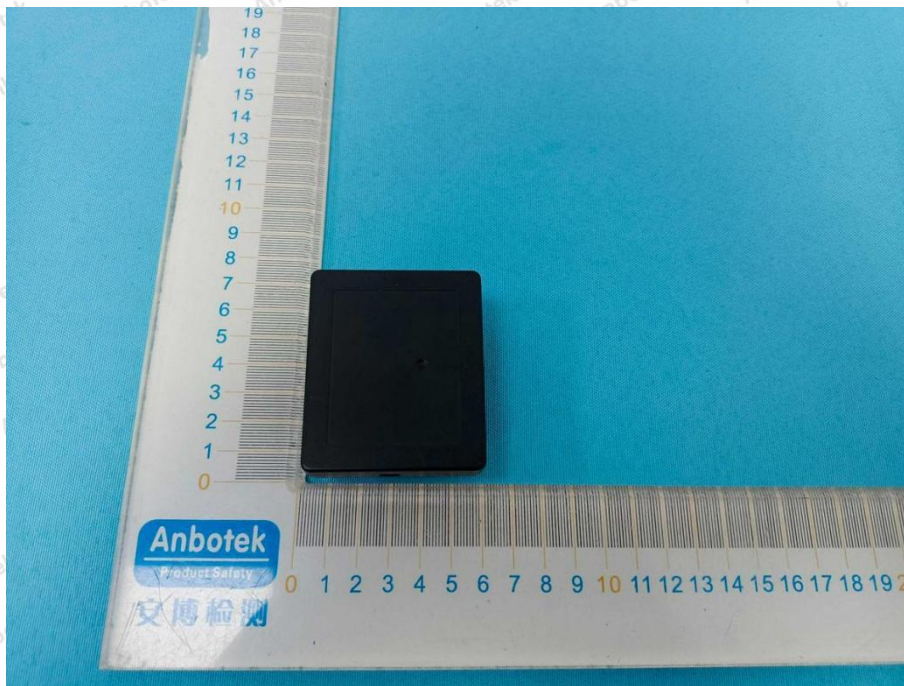

Appendix II -- External Photograph

Model: 003021.EM901

Shenzhen Anbotek Compliance Laboratory Limited

Address: 1/F., Building D, Sogood Science and Technology Park, Sanwei Community, Hangcheng Street, Bao'an District, Shenzhen, Guangdong, China.
Tel: (86) 0755-26066440 Fax: (86) 0755-26014772 Email: service@anbotek.com