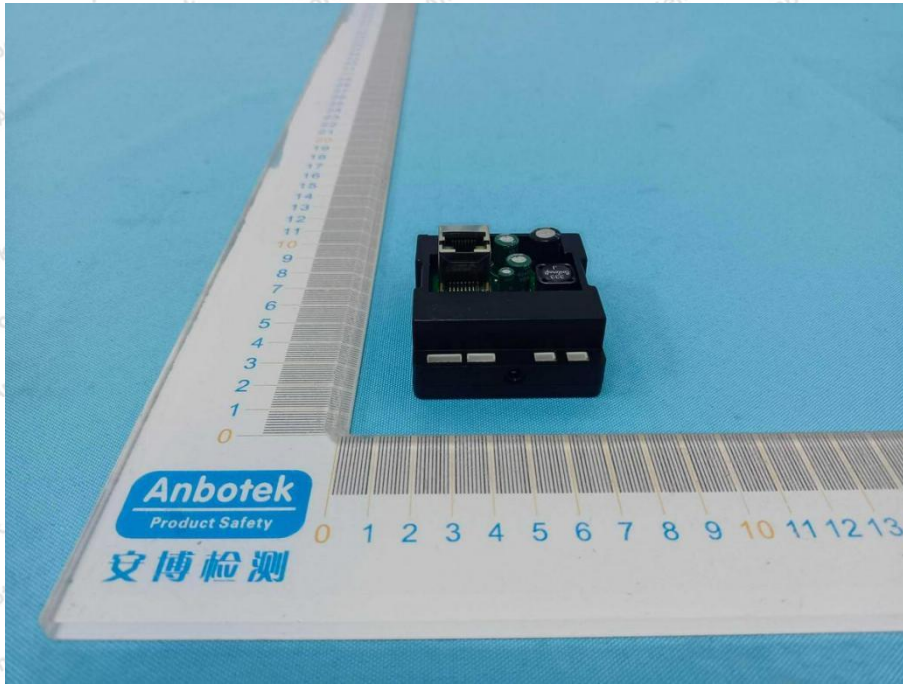

Shenzhen Anbotek Compliance Laboratory Limited

Address: 1/F., Building D, Sogood Science and Technology Park, Sanwei Community, Hangcheng Street, Bao'an District, Shenzhen, Guangdong, China.
Tel: (86) 0755-26066440 Fax: (86) 0755-26014772 Email: service@anbotek.com

Hotline

400-003-0500

www.anbotek.com.cn