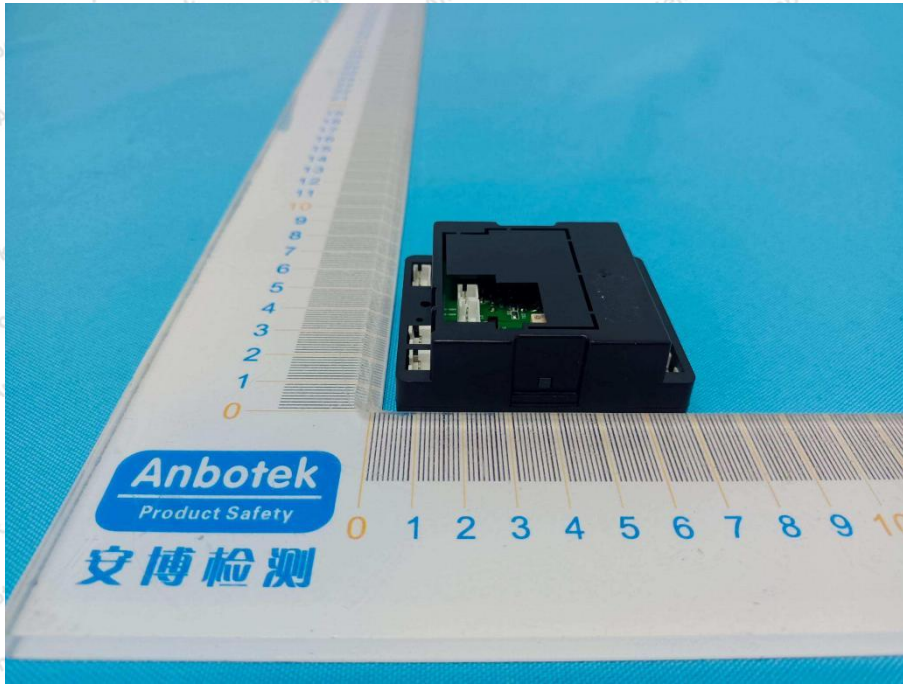

Shenzhen Anbotek Compliance Laboratory Limited

Address: 1/F., Building D, Sogood Science and Technology Park, Sanwei Community, Hangcheng Street, Bao'an District, Shenzhen, Guangdong, China.
Tel: (86) 0755-26066440 Fax: (86) 0755-26014772 Email: service@anbotek.com

Hotline
400-003-0500
www.anbotek.com.cn