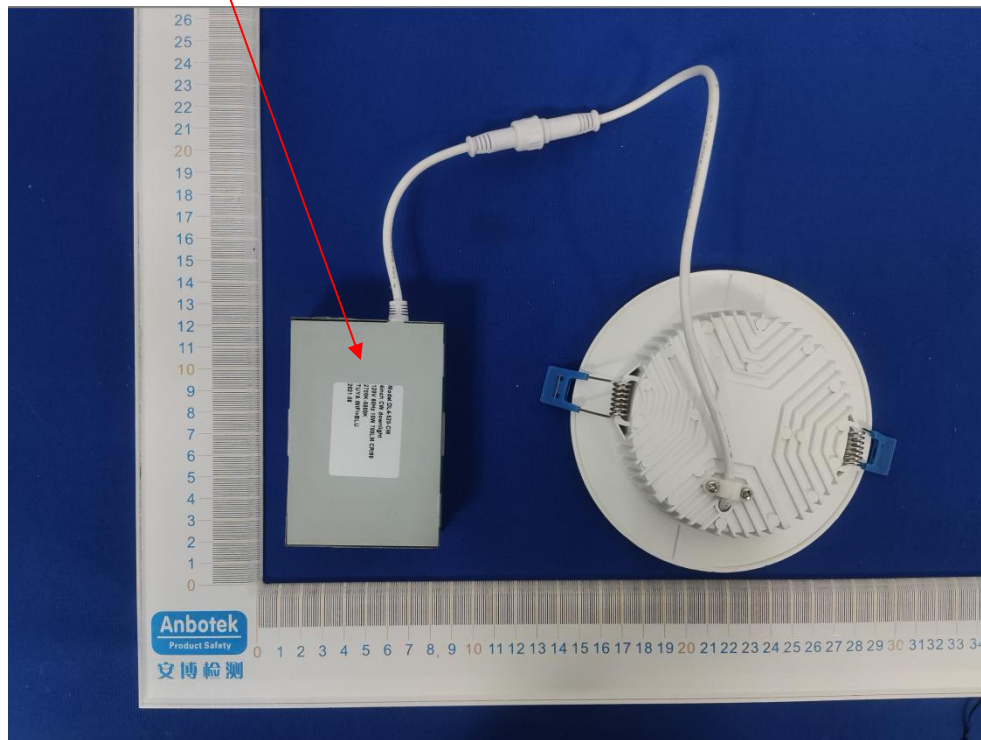

Label Location On EUT

Label

Product Name: Smart LED Downlight

Model No.: UT11223

FCC ID: 2AWONUT11223

This device complies with Part 15 of the FCC Rules. Operation is subject to the following two conditions:

- (1) This device may not cause harmful interference, and
- (2) This device must accept any interference received, including interference that may cause undesired operation.