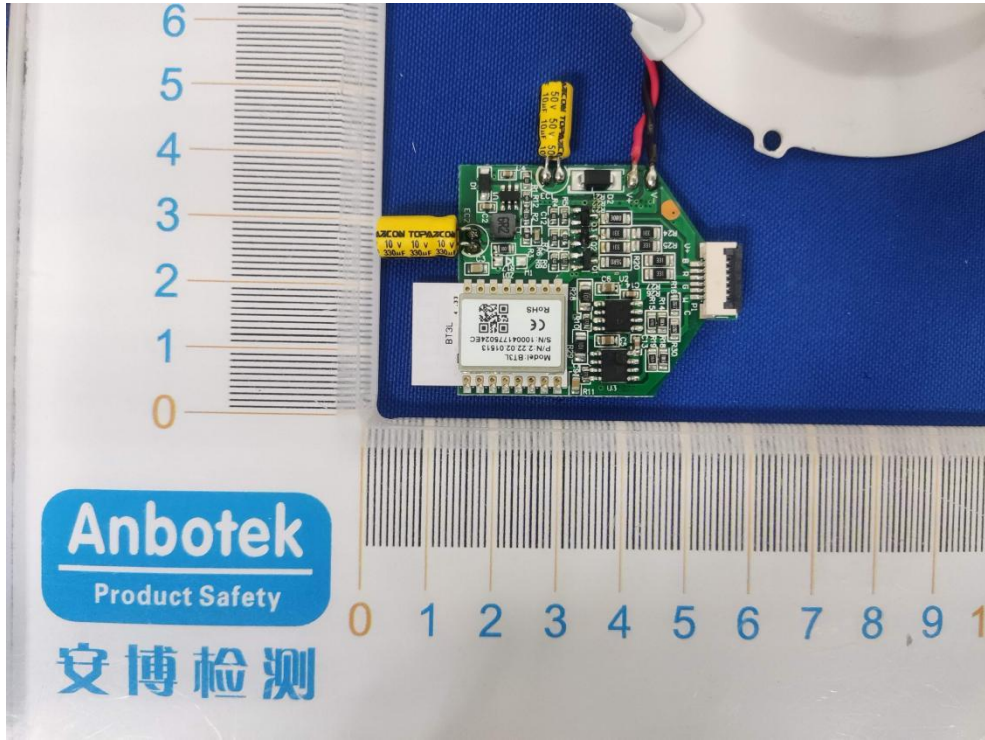

FCC ID: 2AWONUT11221

ANT

Anbotek
Product Safety
安博检测