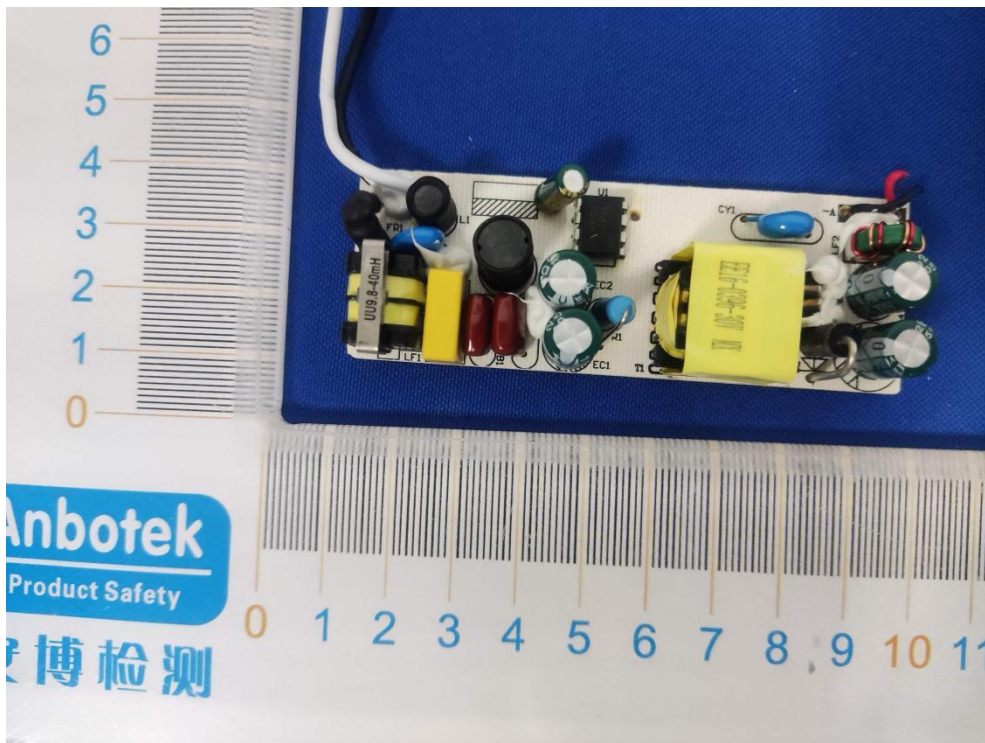

FCC ID: 2AWONUT11221

ANT

Anbotek
Product Safety
安博检测