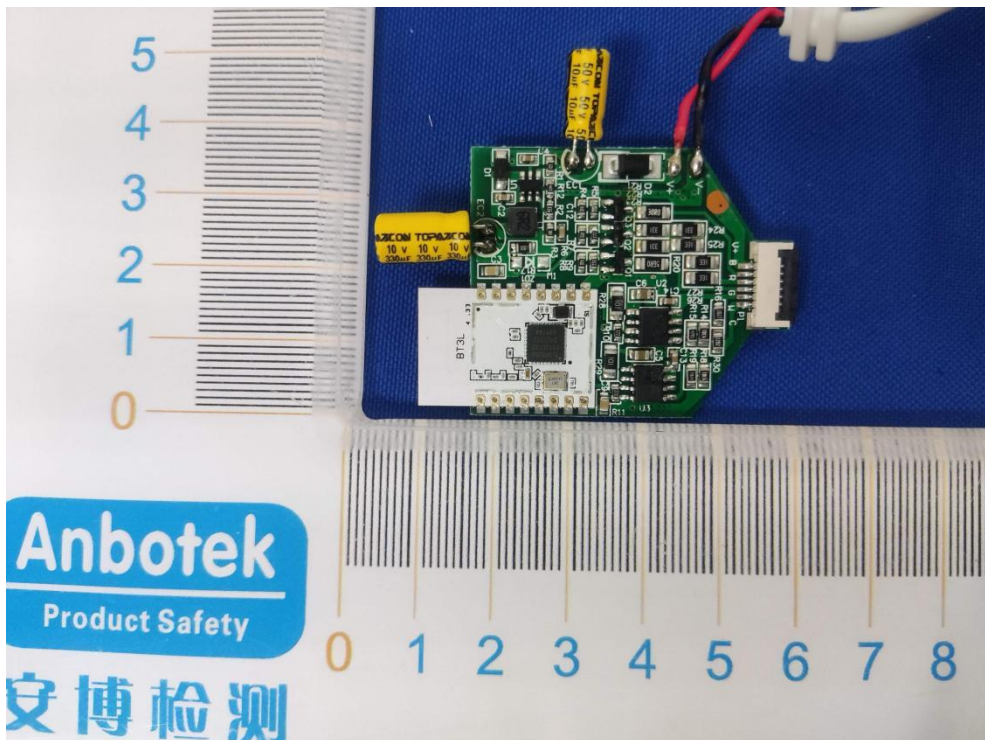

FCC ID: 2AWONUT11221

ANT

Anbotek
Product Safety
安博检测