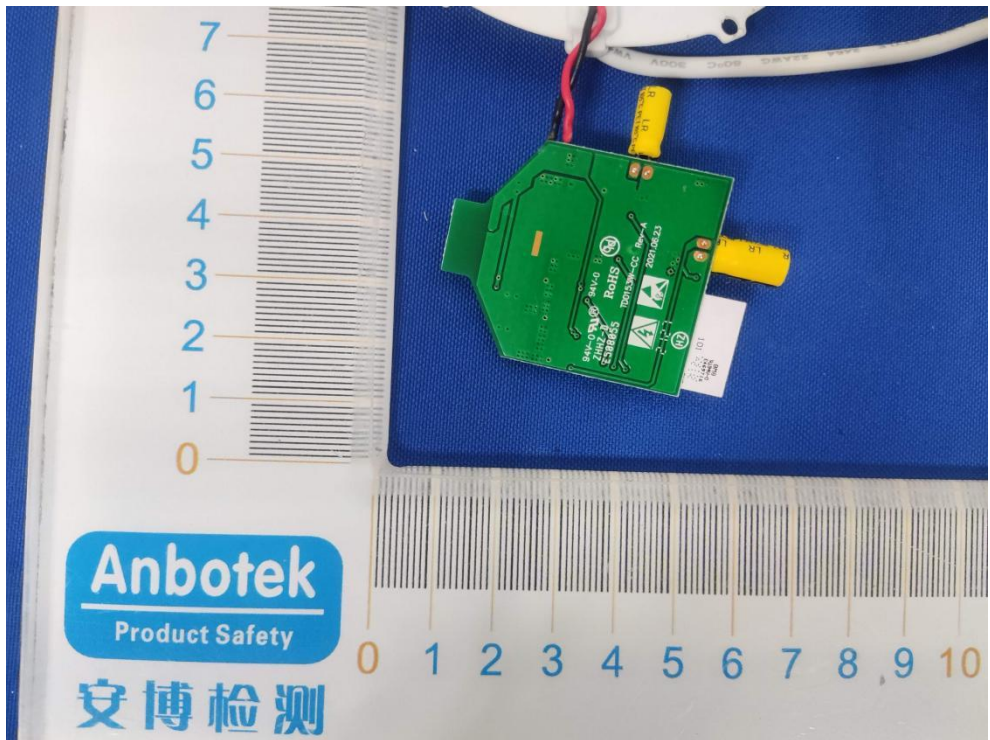

FCC ID: 2AWONUT11221

ANT

Anbotek
Product Safety
安博检测