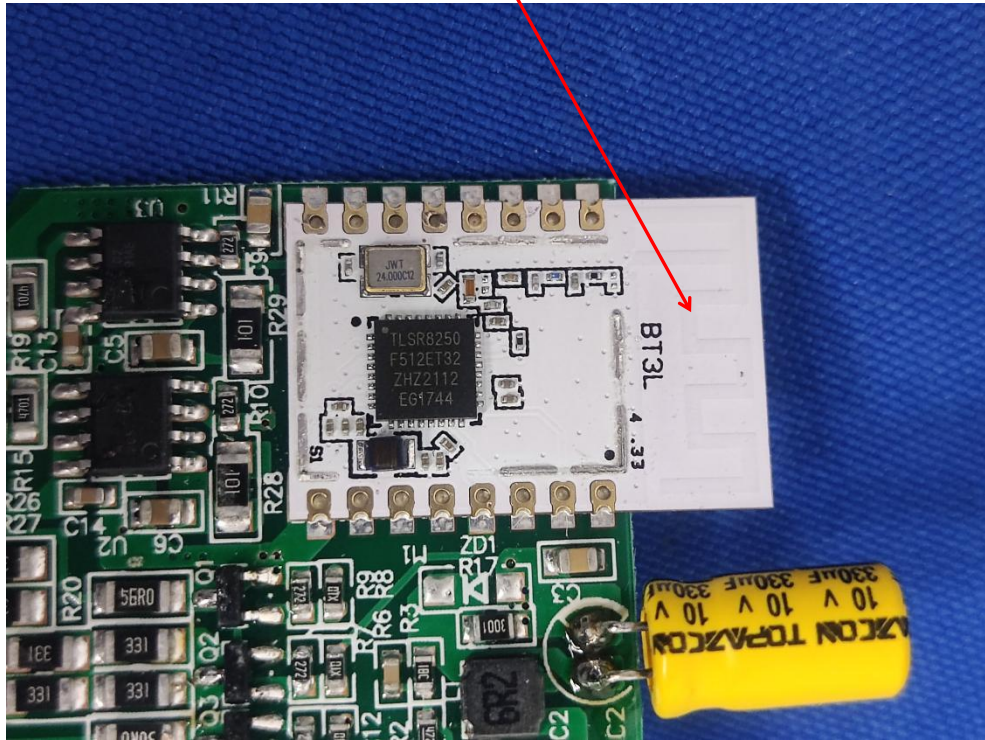

FCC ID: 2AWONUT11221

ANT

Anbotek
Product Safety
安博检测