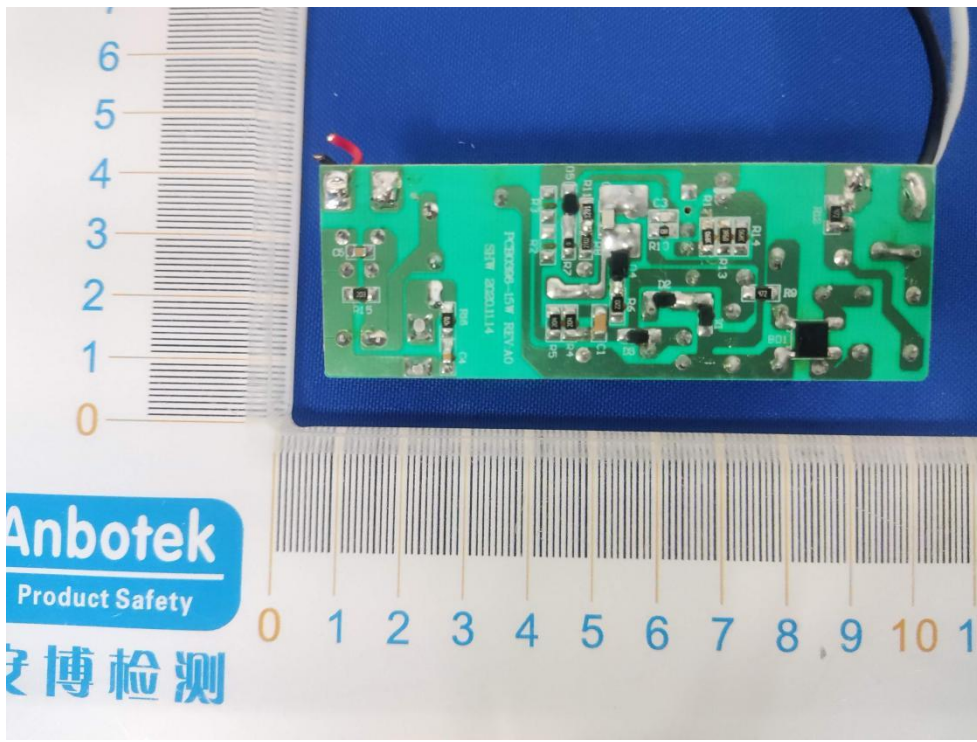

FCC ID: 2AWONUT11221

ANT

Anbotek
Product Safety
安博检测