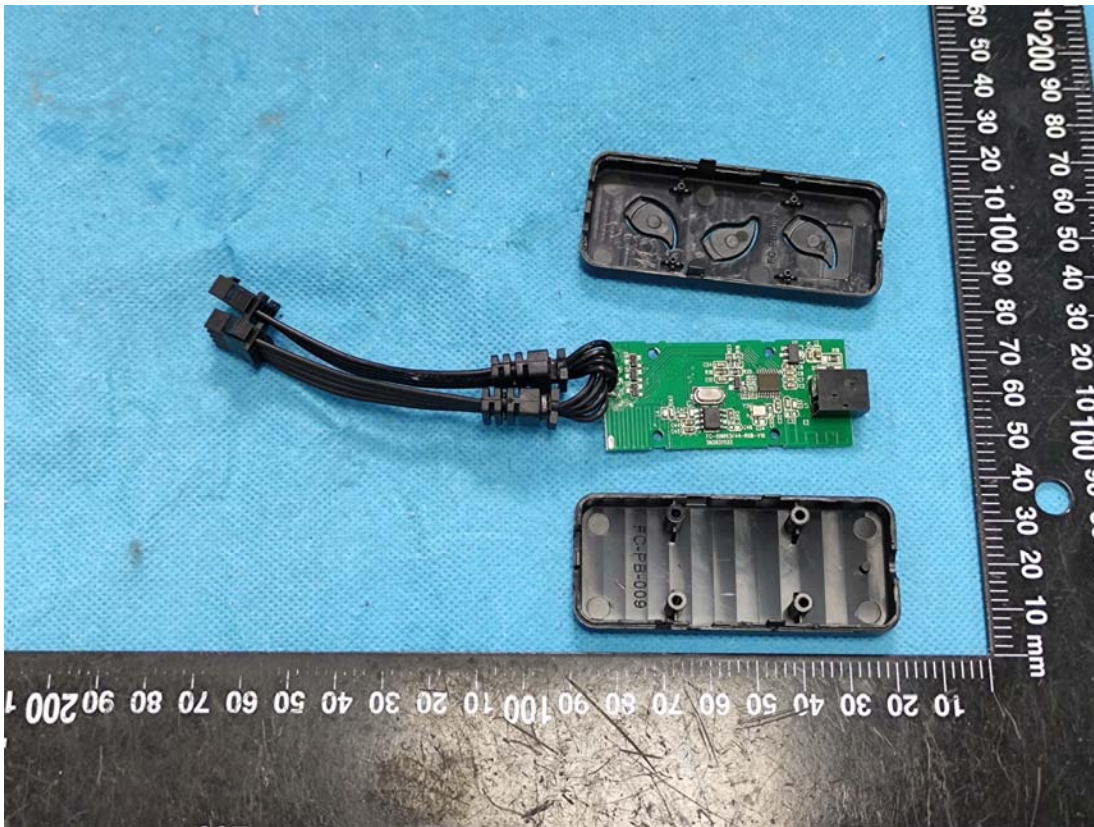

# EXHIBIT C - EUT INTERNAL PHOTOGRAPHS

NTS28A-RGB-US-NF

433 RX Antenna

NTS22A-RGB-US-NF

BLE Antenna

433 RX Antenna