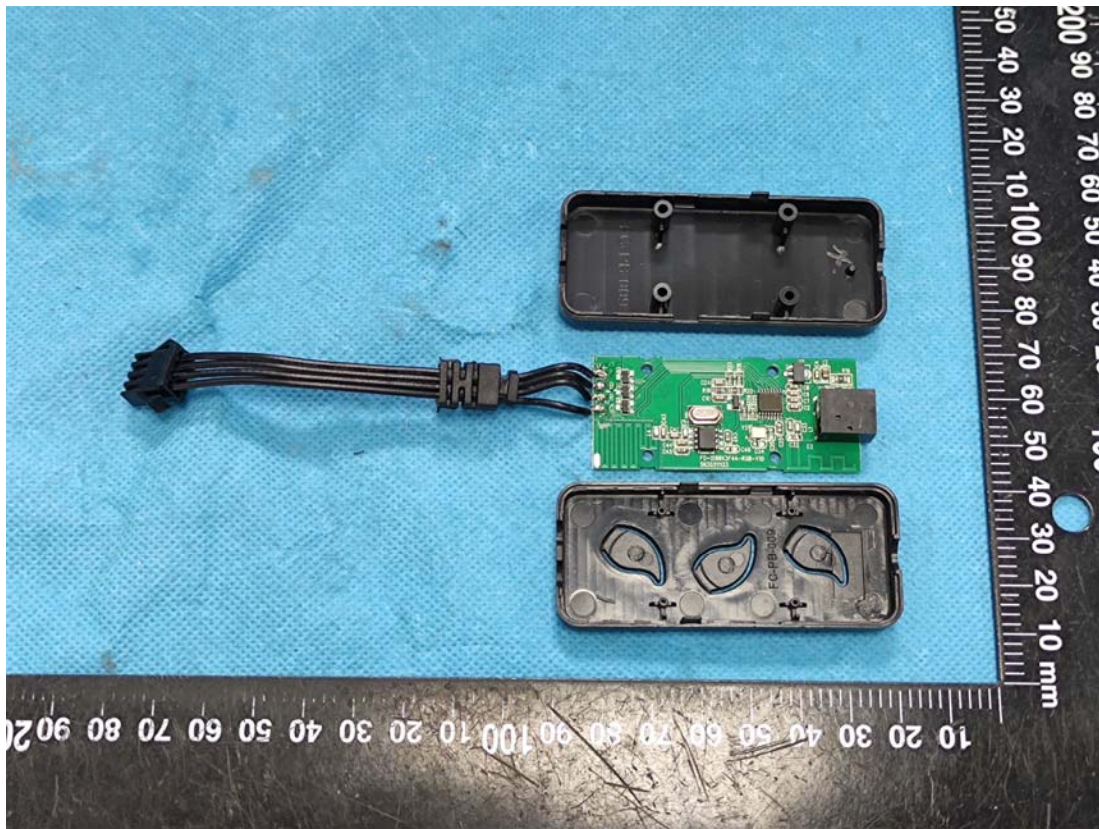

# EXHIBIT C - EUT INTERNAL PHOTOGRAPHS

NTS28A-RGB-US-NF

433 RX Antenna

NTS22A-RGB-US-NF

BLE Antenna

433 RX Antenna