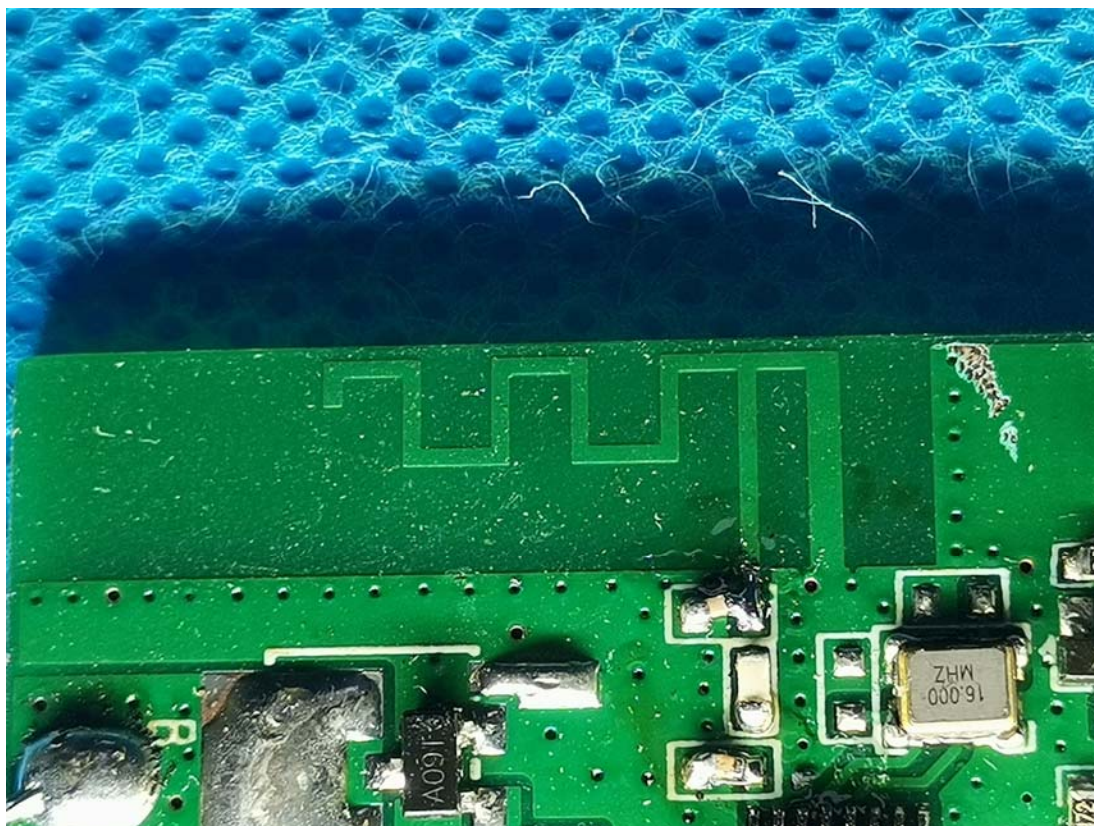

# EXHIBIT C - EUT INTERNAL PHOTOGRAPHS

Model: NTS101-RGB

RC Receiver Board

BLE Antenna

Model: NTS51-RGB