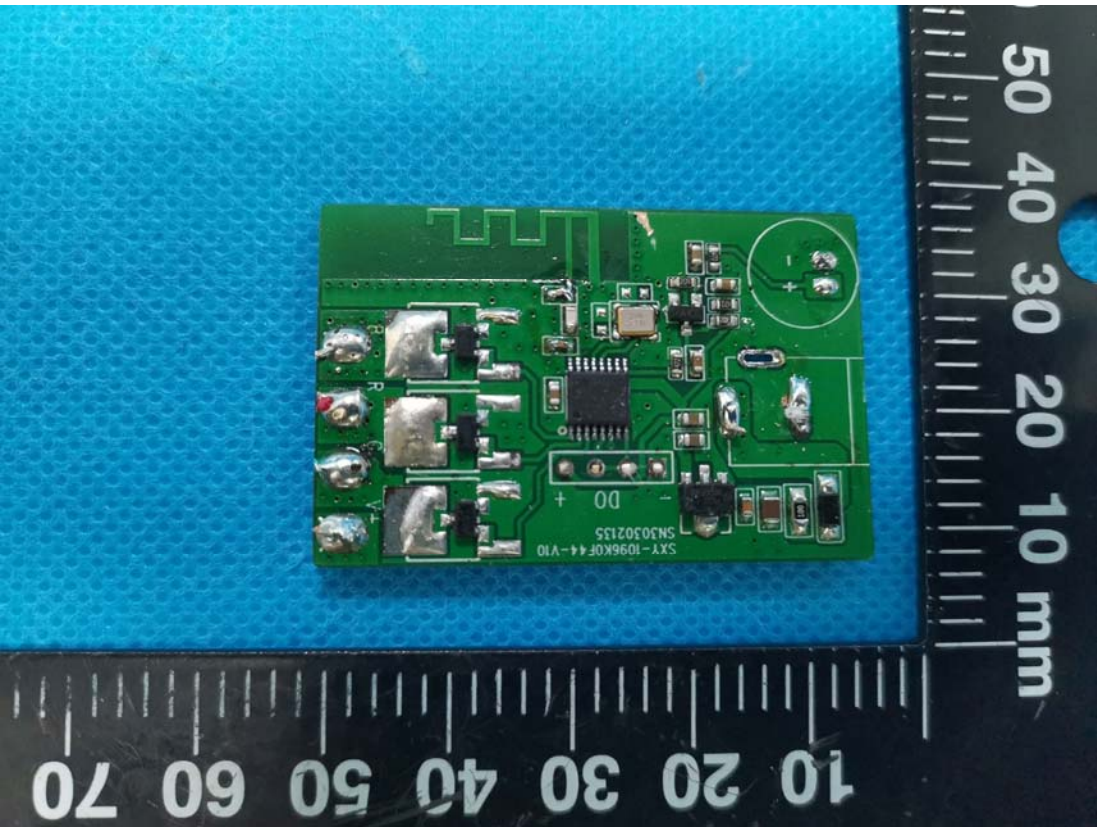

# EXHIBIT C - EUT INTERNAL PHOTOGRAPHS

Model: NTS101-RGB

RC Receiver Board

BLE Antenna

Model: NTS51-RGB