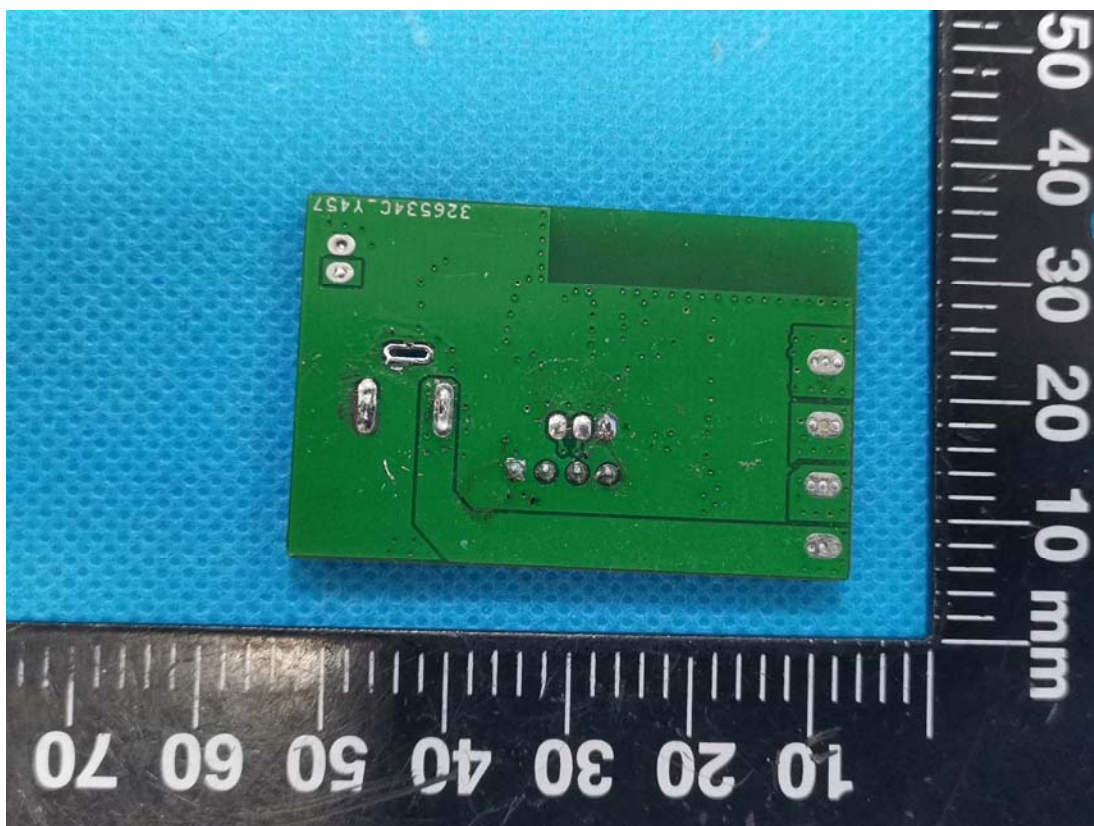

# EXHIBIT C - EUT INTERNAL PHOTOGRAPHS

Model: NTS101-RGB

RC Receiver Board

BLE Antenna

Model: NTS51-RGB