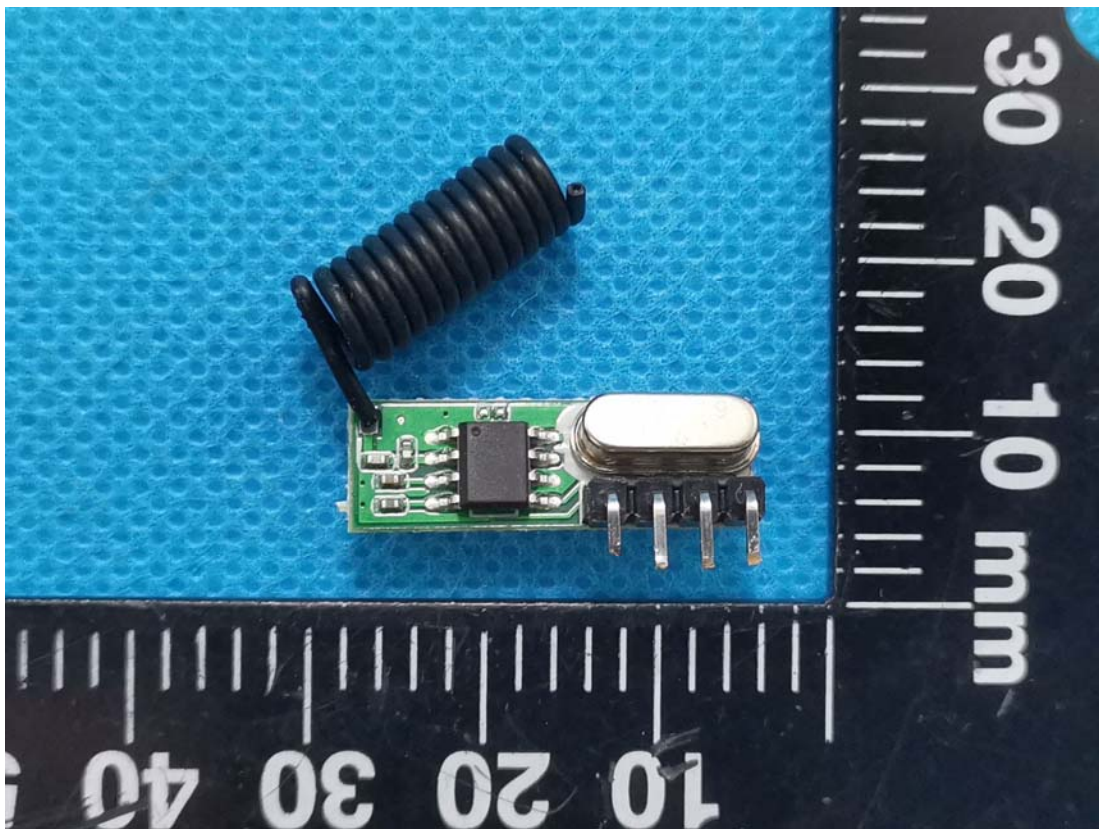

# EXHIBIT C - EUT INTERNAL PHOTOGRAPHS

Model: NTS101-RGB

RC Receiver Board

BLE Antenna

Model: NTS51-RGB