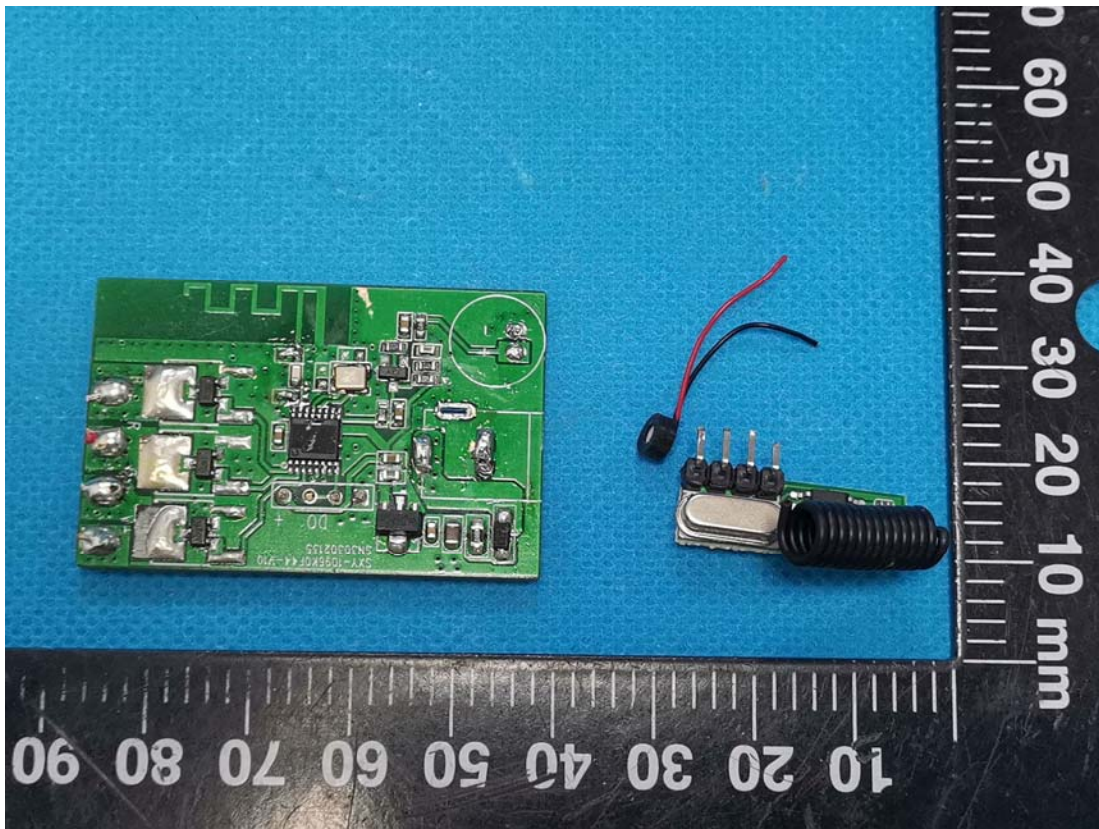

# EXHIBIT C - EUT INTERNAL PHOTOGRAPHS

Model: NTS101-RGB

RC Receiver Board

BLE Antenna

Model: NTS51-RGB