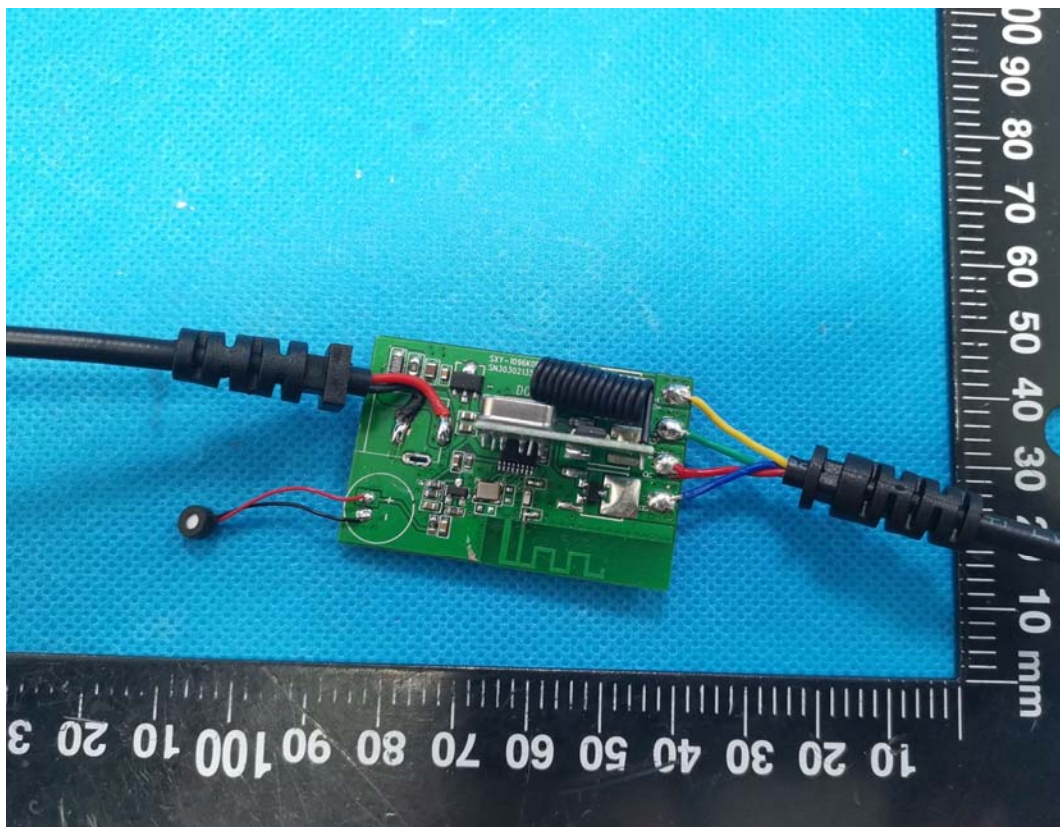

# EXHIBIT C - EUT INTERNAL PHOTOGRAPHS

Model: NTS101-RGB

RC Receiver Board

BLE Antenna

Model: NTS51-RGB