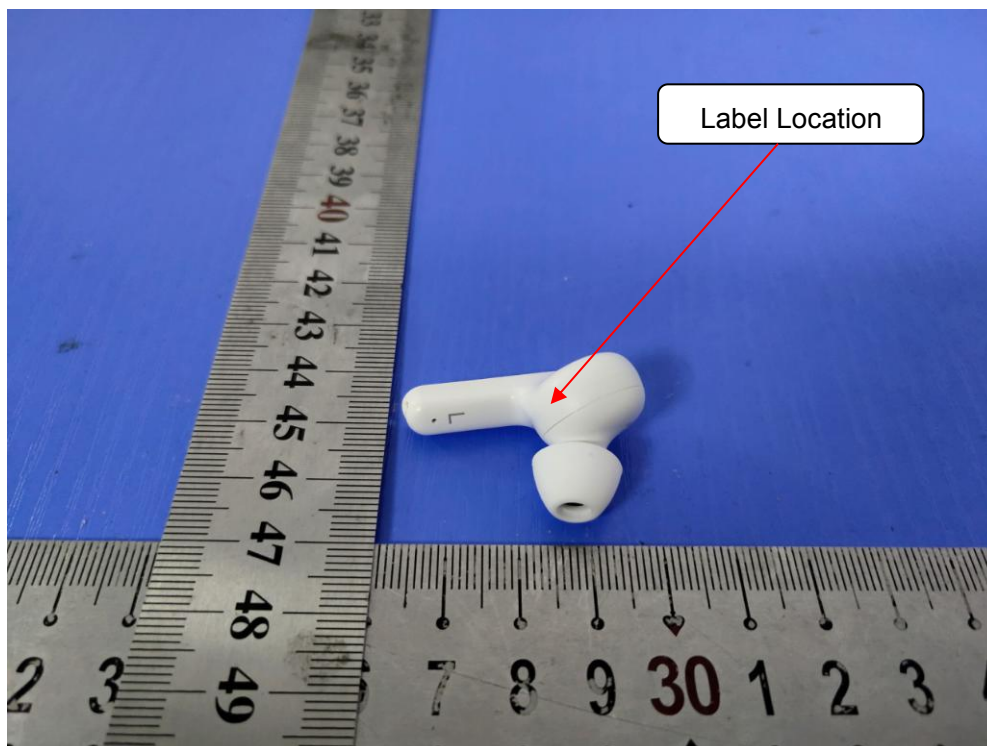

Label and Location

Bluetooth Headset
Model No.: X2
FCC ID: 2AWO9-X2

Size: L1.0cm*W0.5cm

I