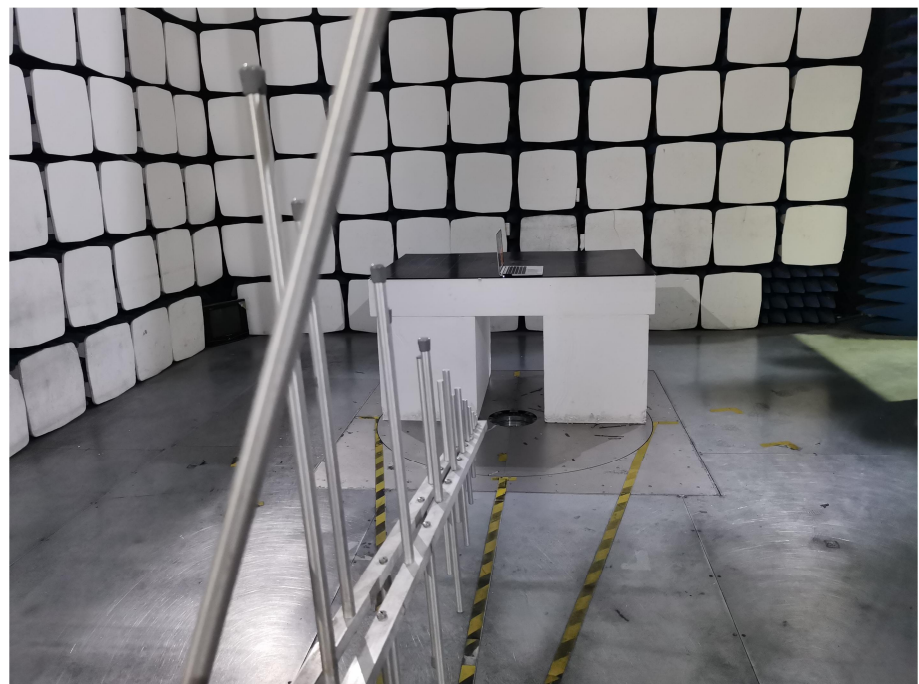

EXHIBIT 4 - TEST SETUP PHOTOGRAPHS

Radiation Emission Test Setup (Below 30MHz)

Radiation Emission Test Setup (30MHz to 1GHz)

Radiation Emission Test Setup (1GHz to 18GHz)

Radiation Emission Test Setup (Above 18GHz)