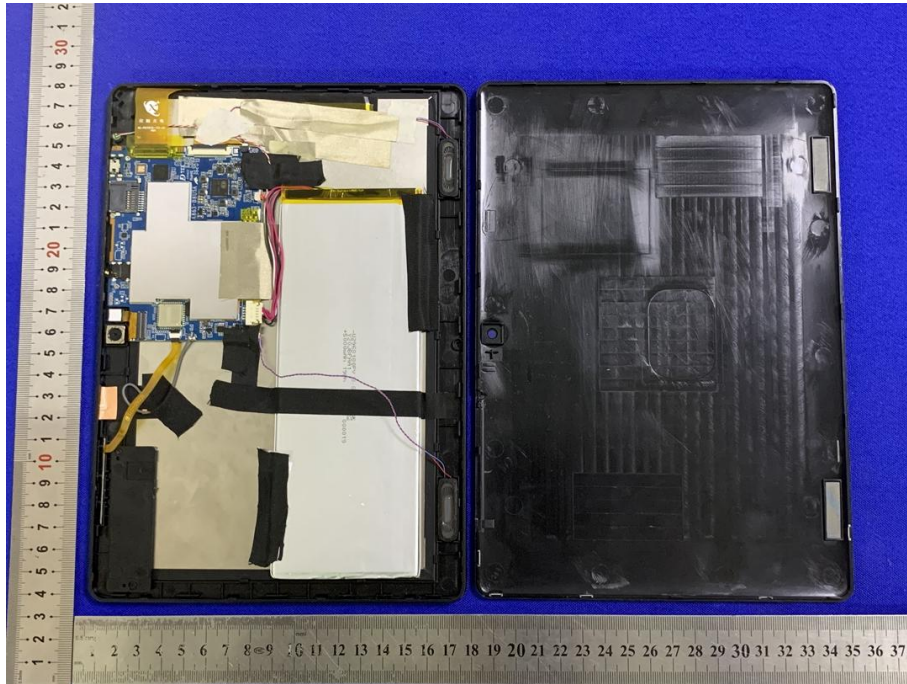

# Appendix C: Photographs of EUT

Product: Tablet PC

Model: X100

Internal Photos

BT/WIFI ANT