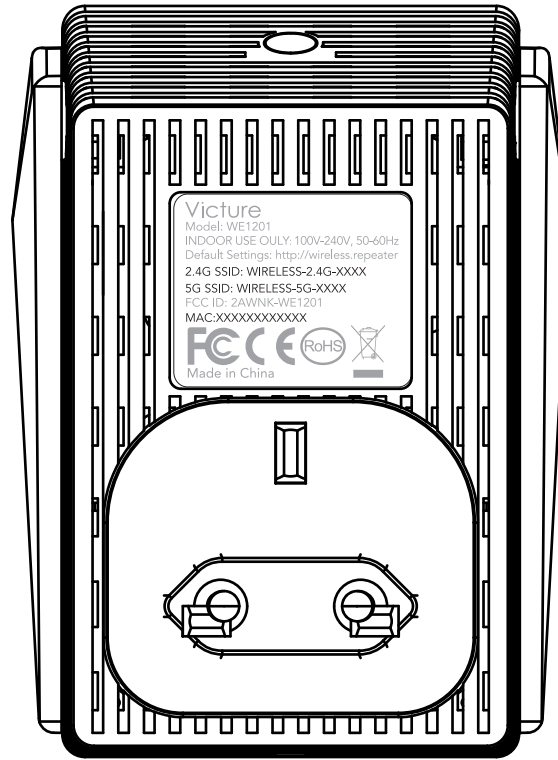

Victure
Model: WE1201
INDOOR USE ONLY: 100V-240V, 50-60Hz
Default Settings: <http://wireless.repeater>
2.4G SSID: WIRELESS-2.4G-XXXX
5G SSID: WIRELESS-5G-XXXX
FCC ID: 2AWNK-WE1201
MAC:XXXXXXXXXX
FCC E RoHS
Made in China

31.5mm

Victure
Model: WE1201
INDOOR USE ONLY: 100V-240V, 50-60Hz
Default Settings: <http://wireless.repeater>
2.4G SSID: WIRELESS-2.4G-XXXX
5G SSID: WIRELESS-5G-XXXX
FCC ID: 2AWNK-WE1201
MAC:XXXXXXXXXX
FCC E RoHS
Made in China

25.5mm

31.5mm

25.5mm