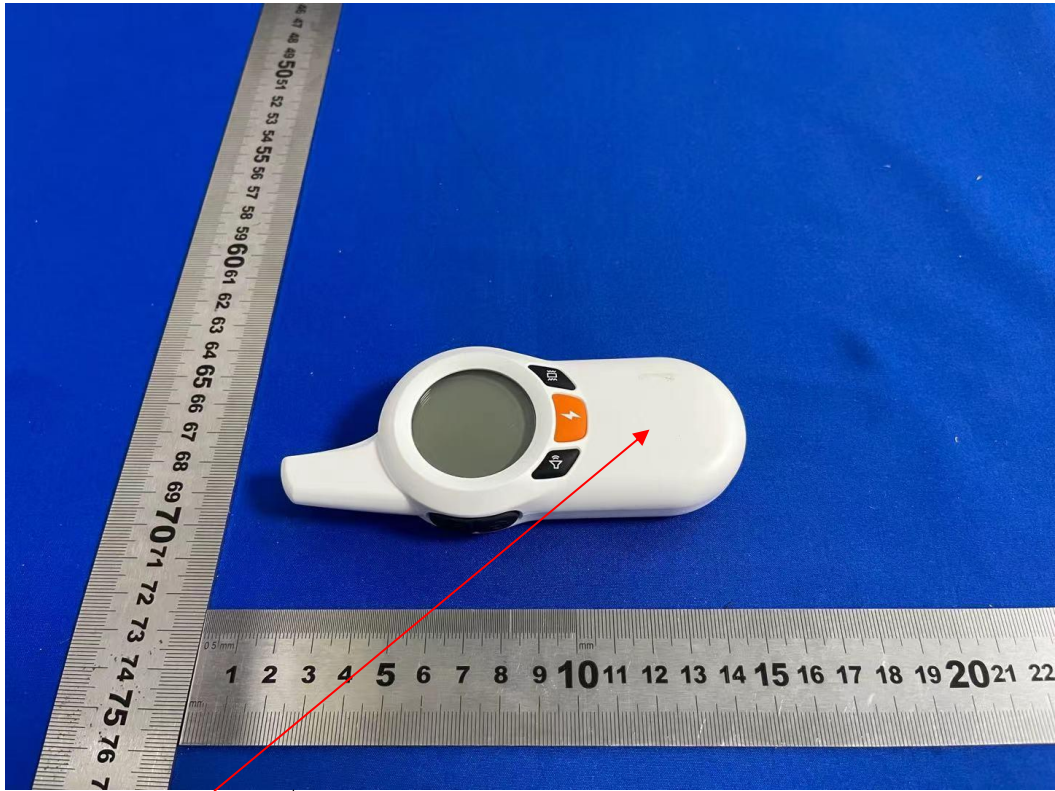

Label and Label Location

FCC ID:2AWNK-TC08

L\*W: 10mm\*7mm

white font on a Black label