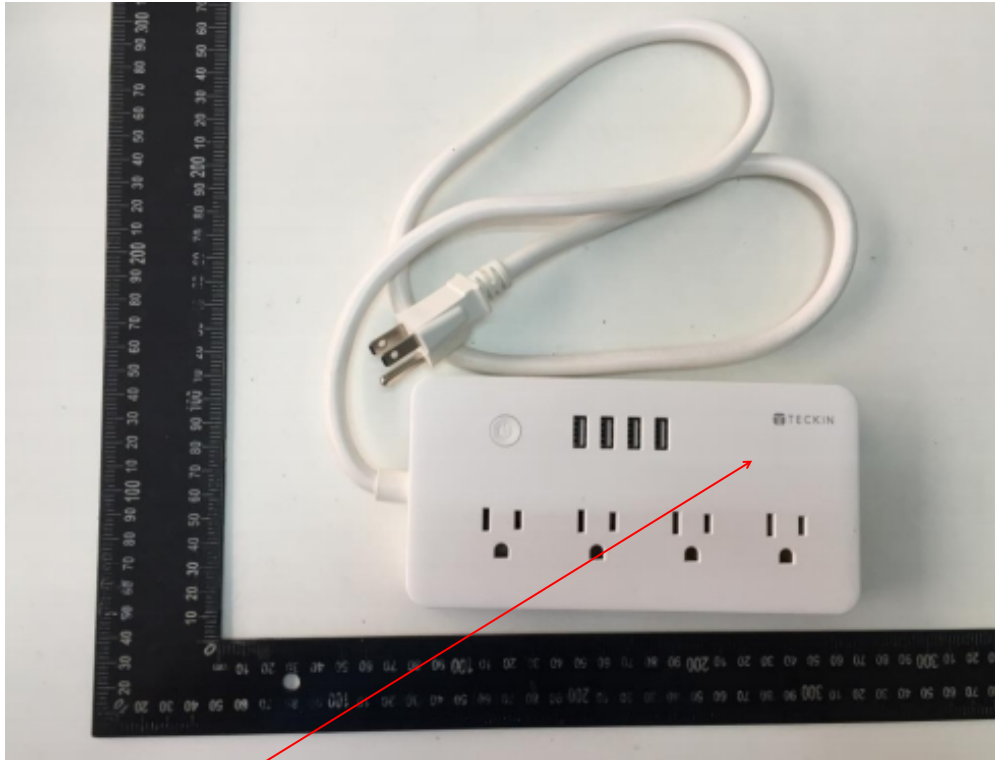

Label and Label Location

FCC ID: 2AWNK-SS30N

L*W: 10mm*5mm

White label and black font