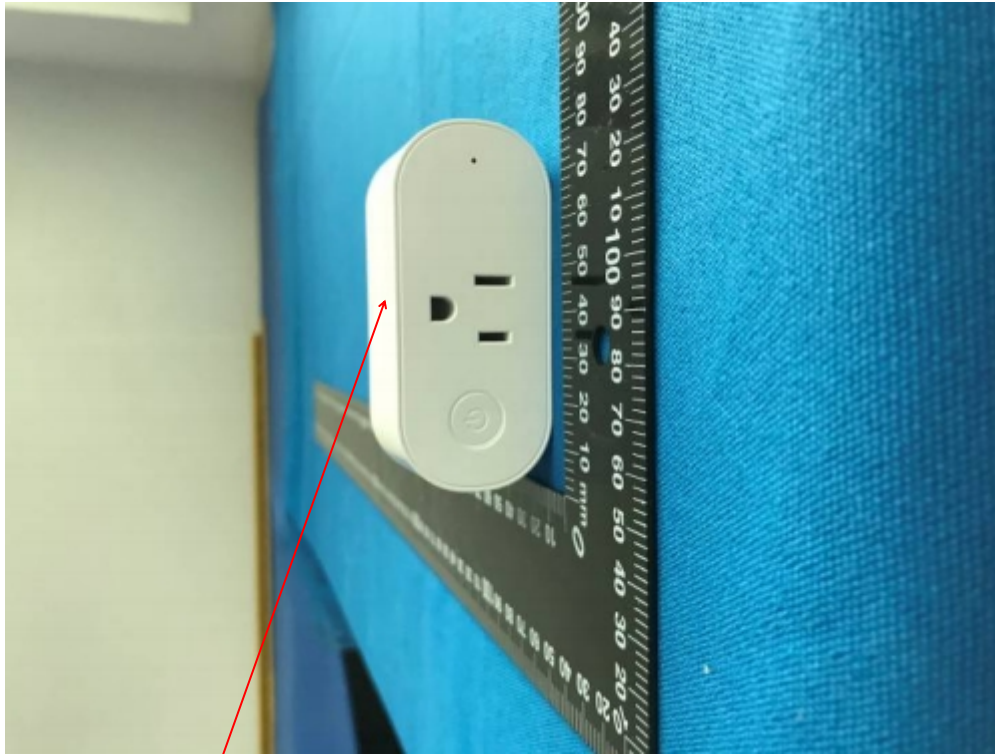

## Label and Label Location

FCC ID: 2AWNK-SP20

↕

↔

L\*W: 10mm\*5mm

White label and black font