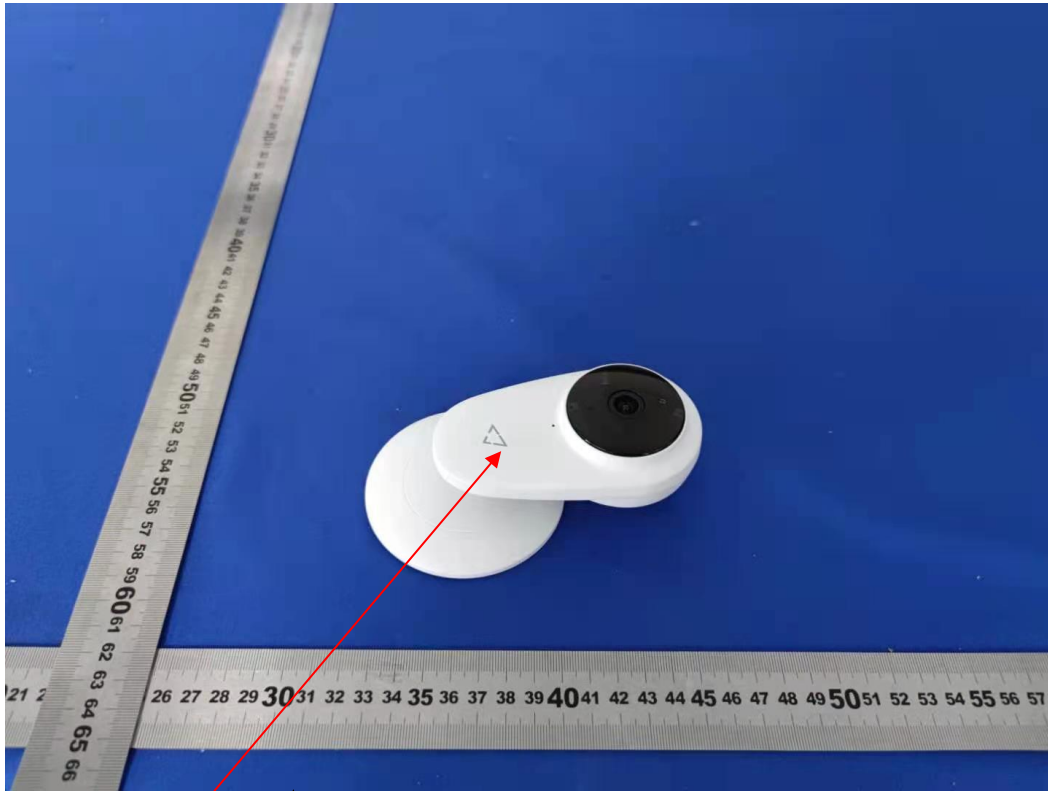

Label and Label Location

FCC ID:2AWNK-PC420

L*W: 10mm*7mm

white font on a Black label