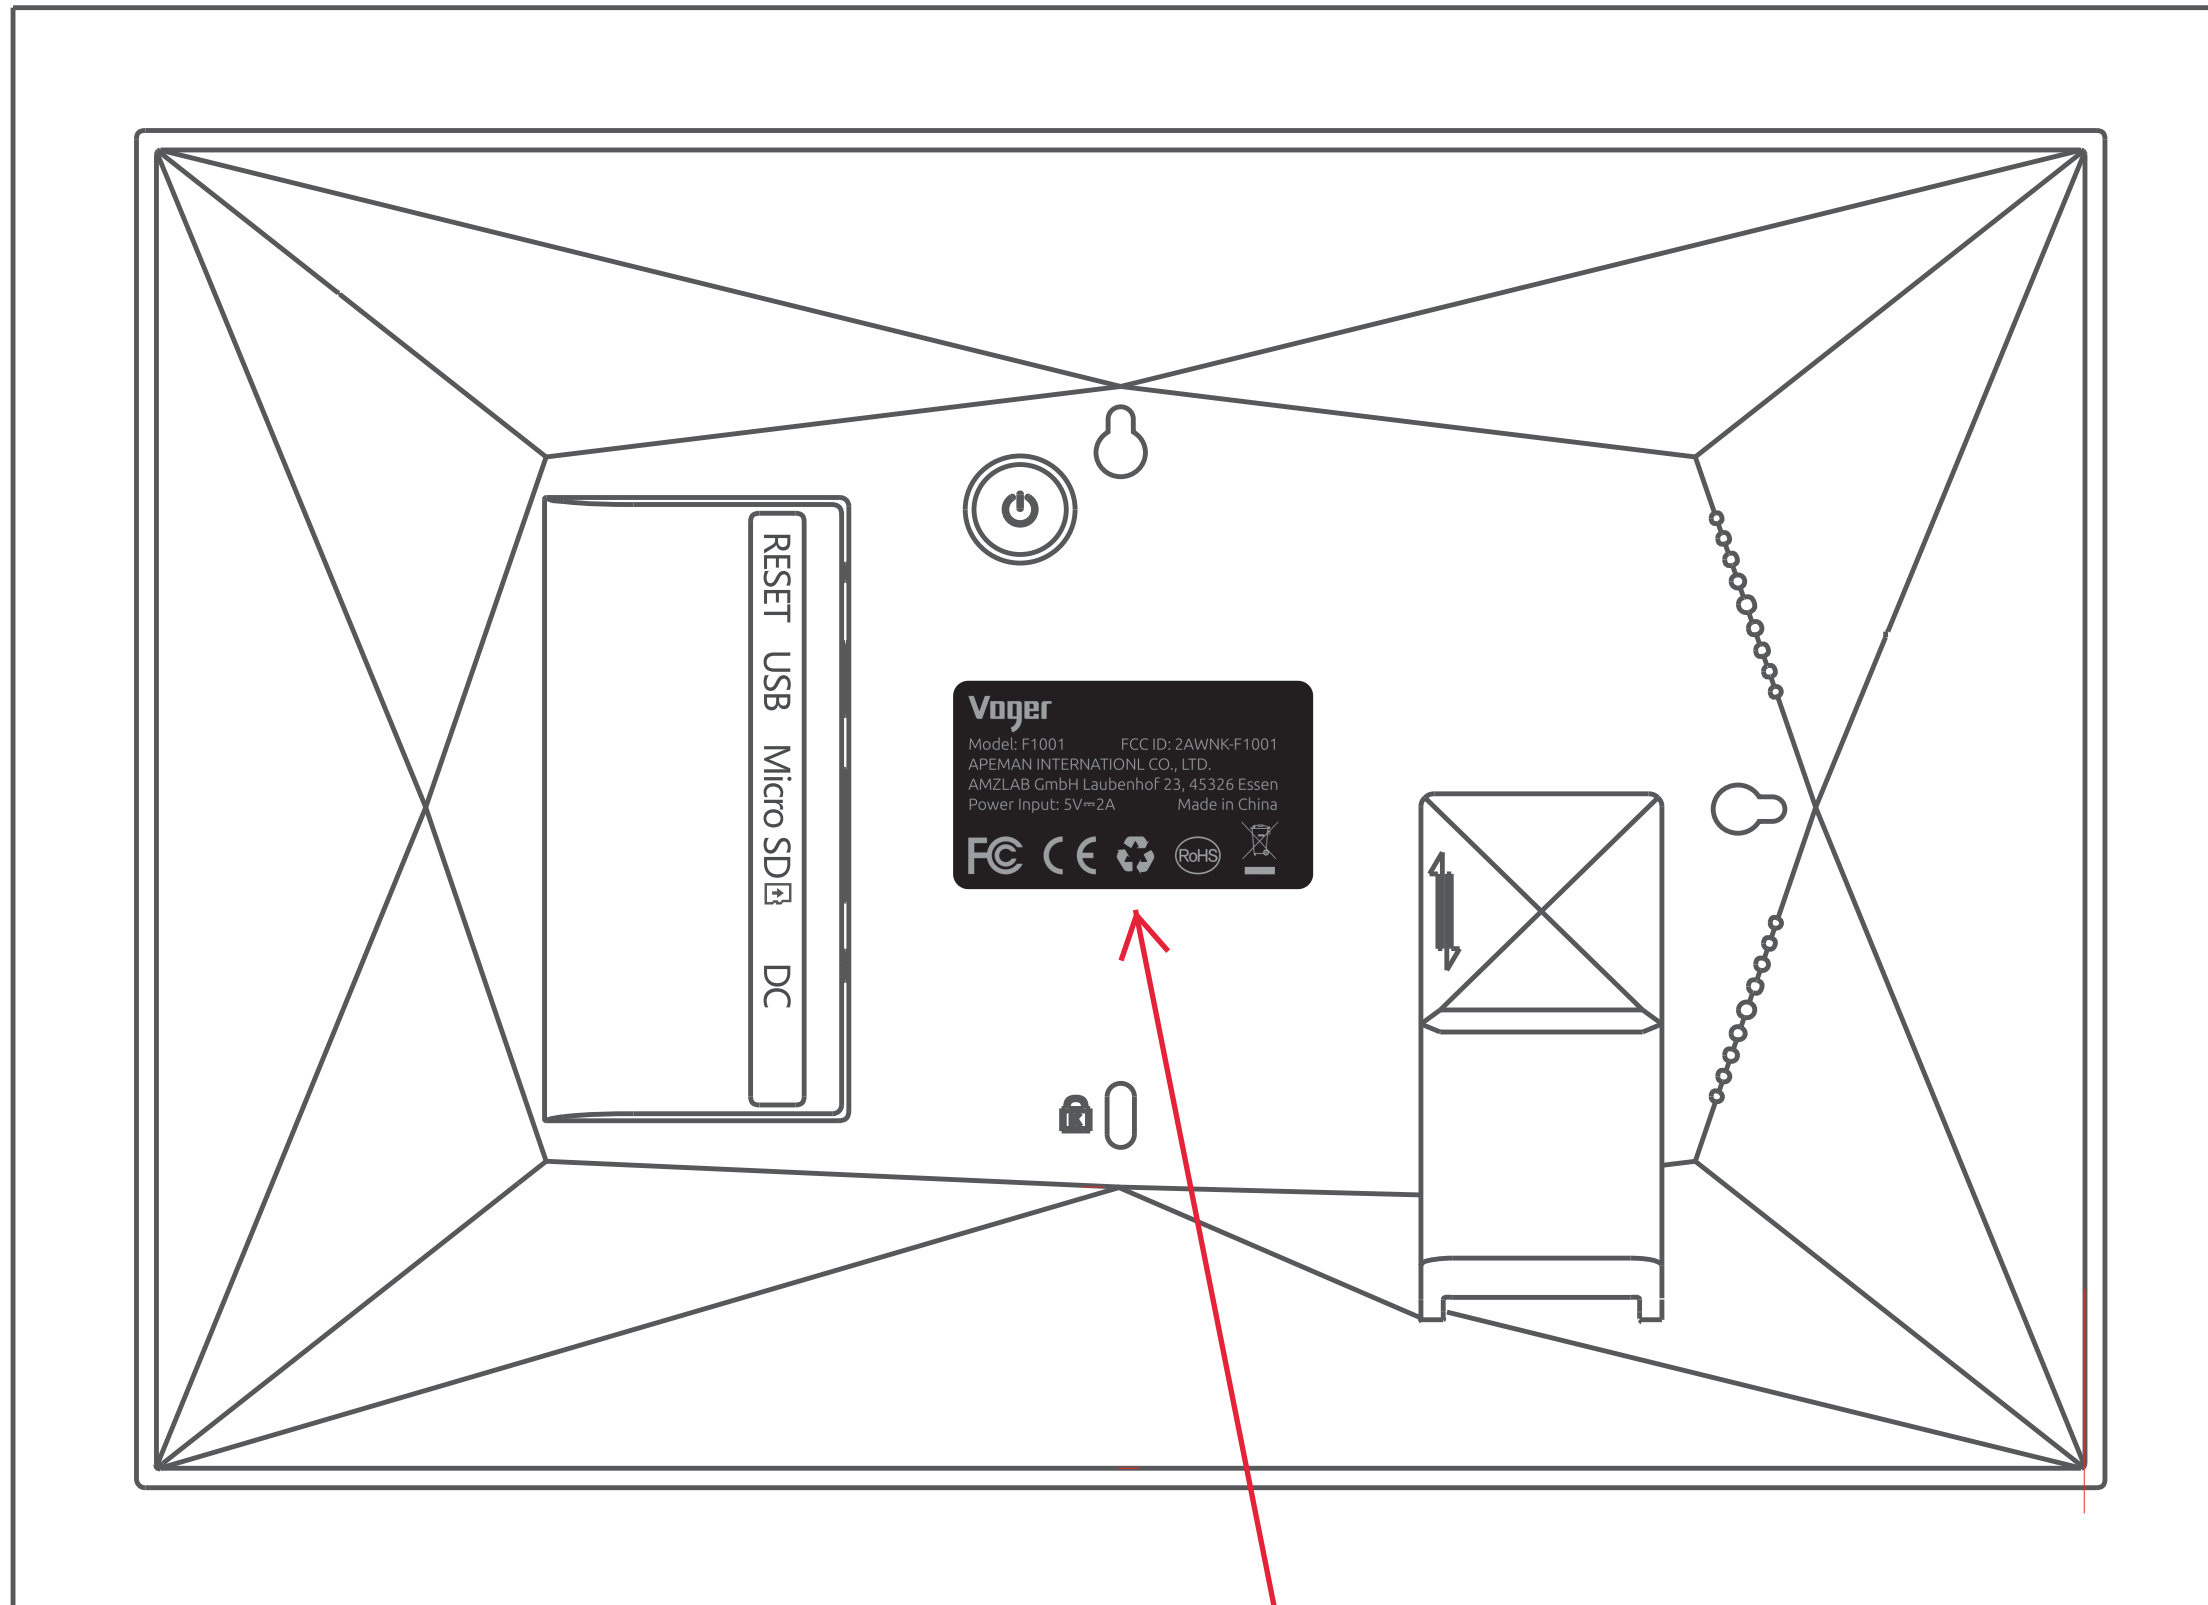

Label Artwork and Location
Model: F1001

Location

Size: L*W=47.5*27.5mm