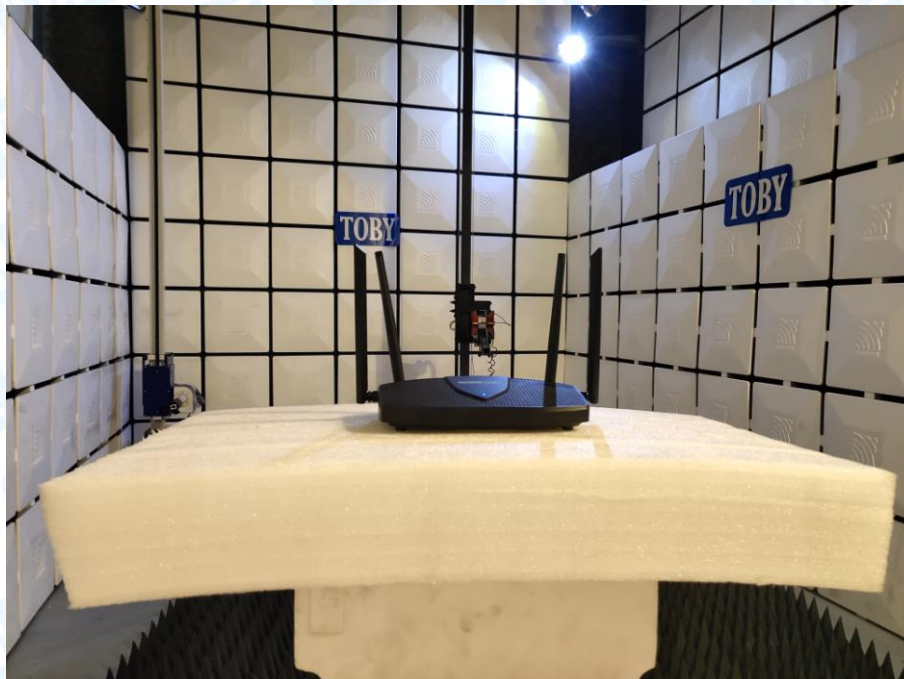

Appendix V EUT Test Photographs

15C Test Setup

Photo of Setup for Radiated Emission (Above 1 GHz)

Photo of Setup for Radiated Emission (Below 1 GHz)

Photo of Setup for Conducted Emission

-----END OF REPORT-----