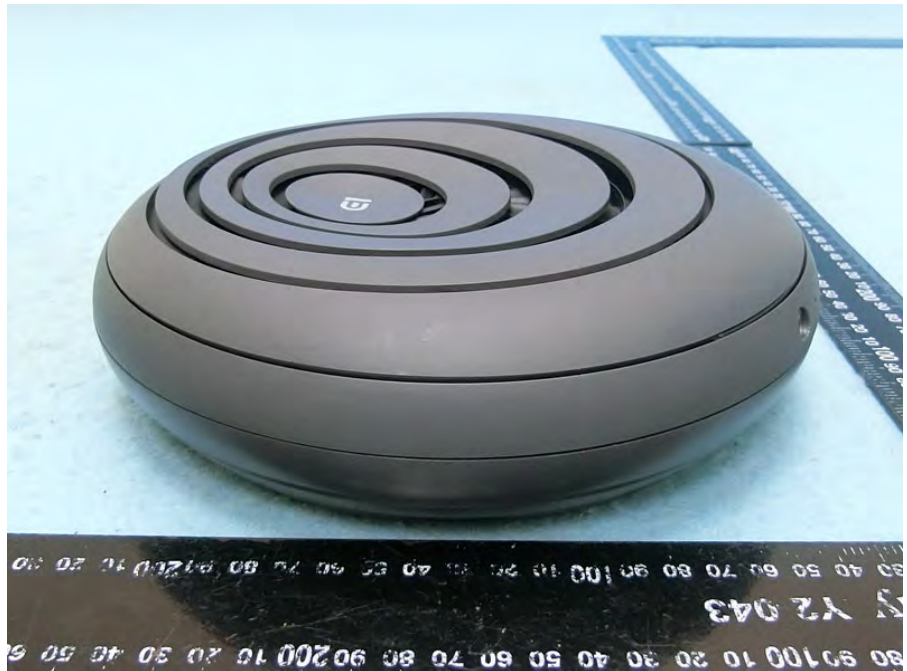

Brand Name: E1 by Ericsson Model Name: KDE20105

Adapter

HDMI cable

USB-C to USB-A cable

Power cable