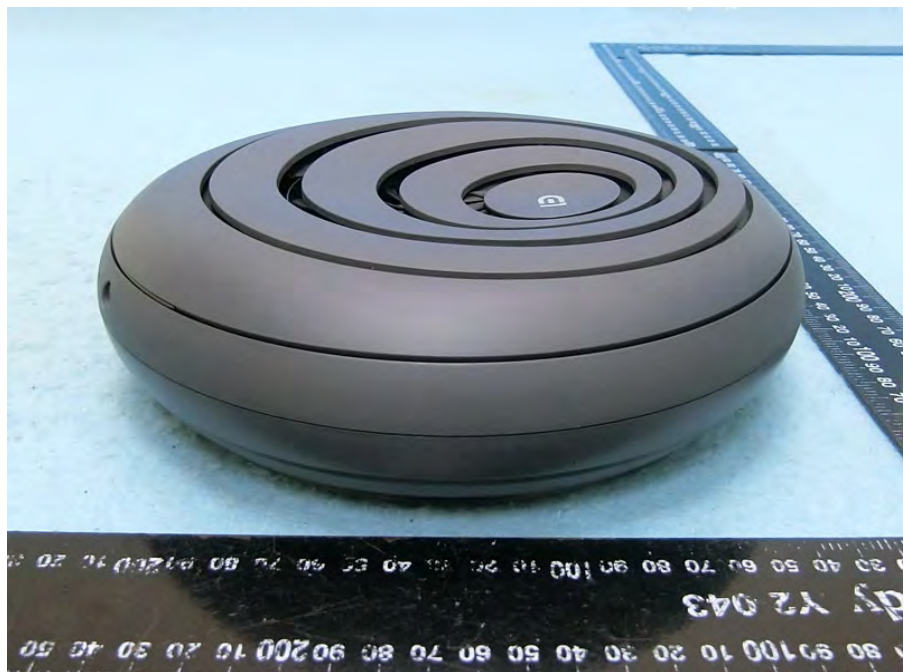

Brand Name: E1 by Ericsson Model Name: KDE20105

Adapter

HDMI cable

USB-C to USB-A cable

Power cable