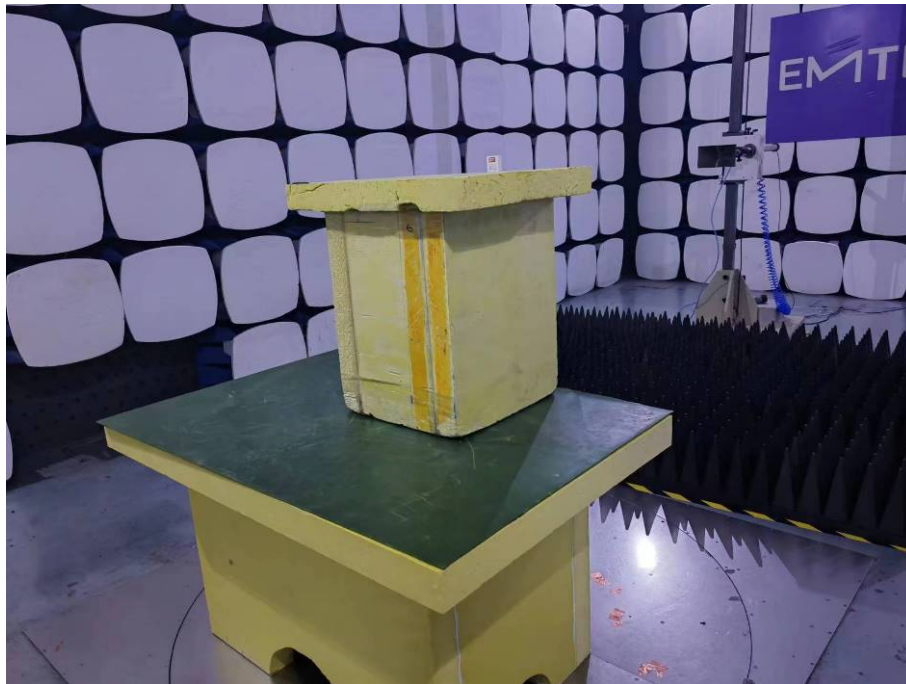

TEST SETUP PHOTOS

1.1. Photos of Radiation Emission Measurement

Spurious Emission Test Setup (30MHz-1GHz)

Spurious Emission Test Setup (Above 1GHz)

1.2. Conducted Emission Test

----- The End -----