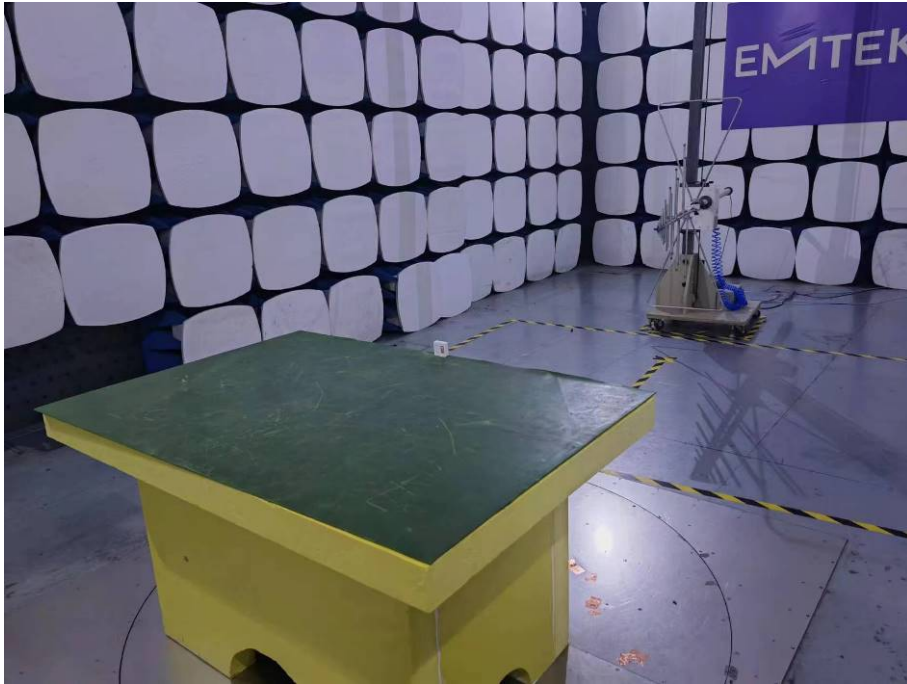

TEST SETUP PHOTOS

1.1. Photos of Radiation Emission Measurement

Spurious Emission Test Setup (30MHz-1GHz)

Spurious Emission Test Setup (Above 1GHz)

1.2. Conducted Emission Test

----- The End -----