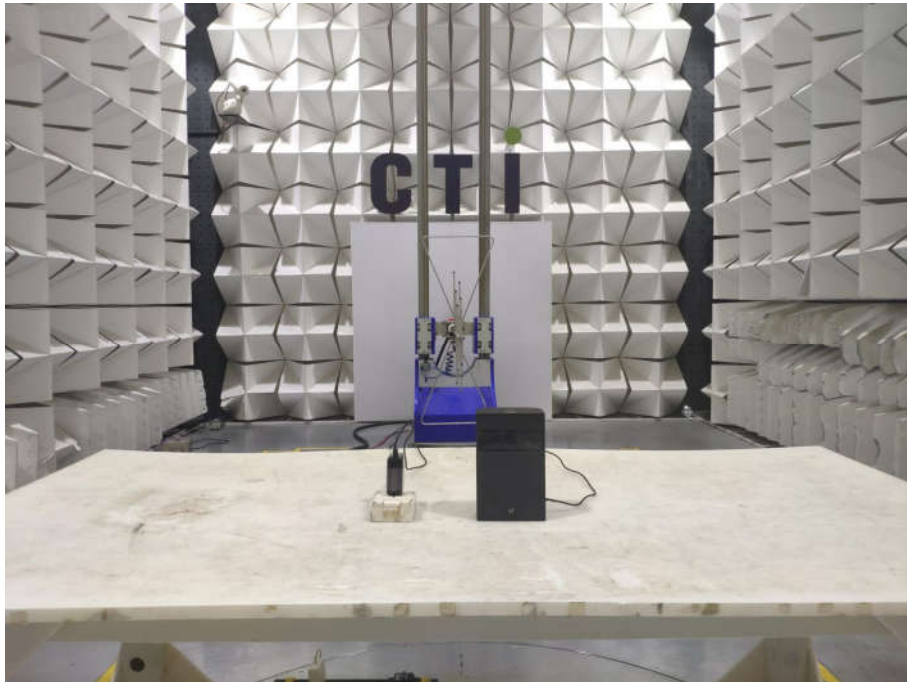

## PHOTOGRAPHS OF TEST SETUP

Test model No.: PP23TQB

**Radiated spurious emission Test Setup-1 (Below 30M)**

**Radiated spurious emission Test Setup-2 (Below 1GHz)**

**Radiated spurious emission Test Setup-3(Above 1GHz)**

**Radiated spurious emission Test Setup-4(Above 1GHz)**  
There are absorbing materials under the ground.

**AC Conducted Emissions Test Setup**