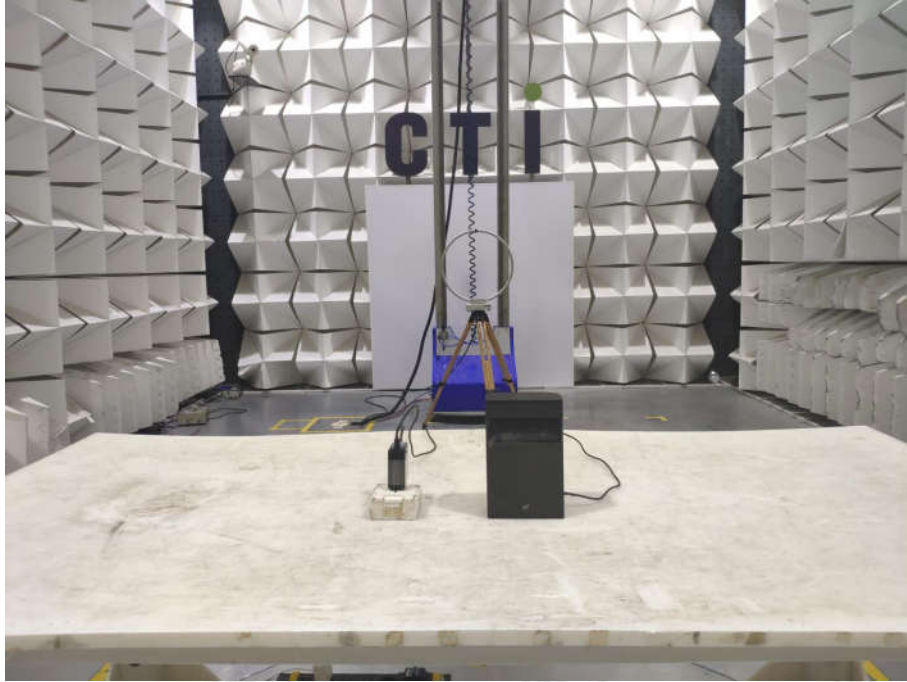

## PHOTOGRAPHS OF TEST SETUP

Test model No.: PP23TQB

**Radiated spurious emission Test Setup-1 (Below 30M)**

**Radiated spurious emission Test Setup-2 (Below 1GHz)**

**Radiated spurious emission Test Setup-3(Above 1GHz)**

**Radiated spurious emission Test Setup-4(Above 1GHz)**  
There are absorbing materials under the ground.

**AC Conducted Emissions Test Setup**