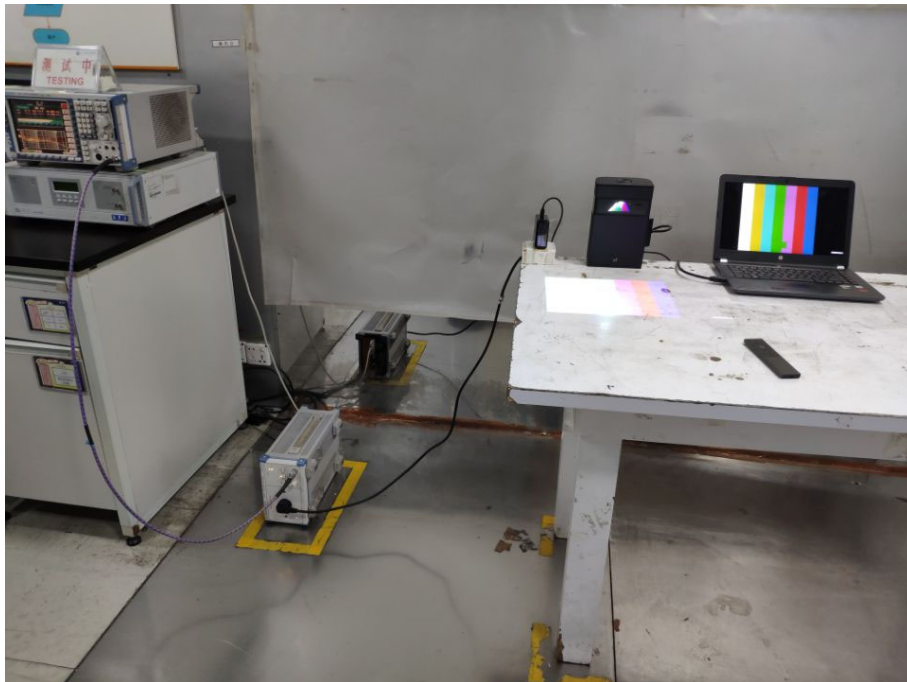

DFS TEST SETUP

Test model No.:PP23TQA

Radiated spurious emission Test Setup-1(Below 30MHz)

Radiated spurious emission Test Setup-2(Below 1GHz)

Radiated spurious emission Test Setup-3(Above 1GHz)

Radiated spurious emission Test Setup-4(Above 1GHz)
There are absorbing materials under the ground.

Radiated spurious emission Test Setup-5(Above 18GHz)

Conducted Emissions Test Setup