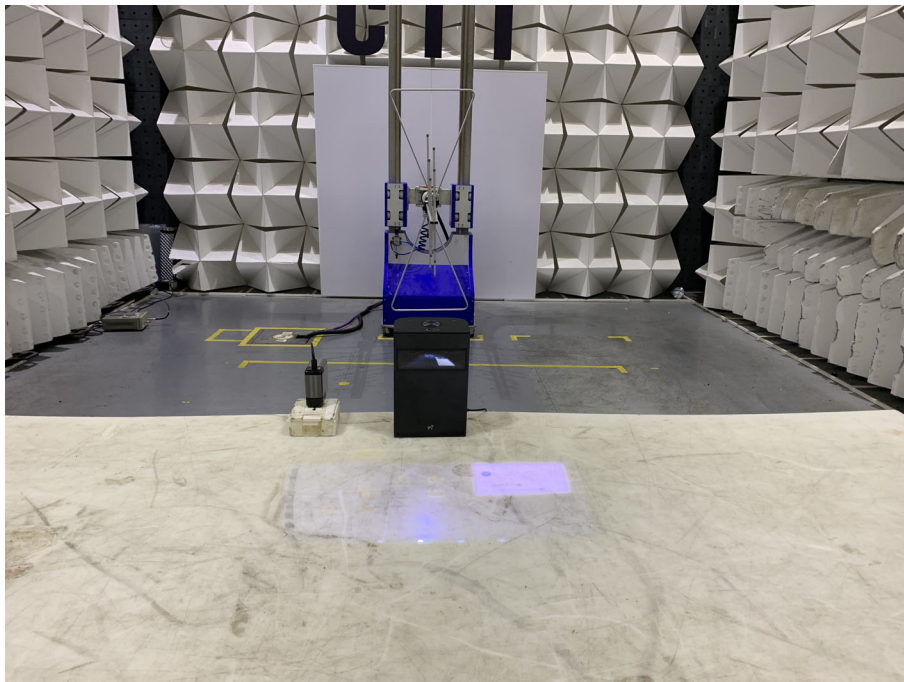

DFS TEST SETUP

Test model No.:PP23TQA

Radiated spurious emission Test Setup-1(Below 30MHz)

Radiated spurious emission Test Setup-2(Below 1GHz)

Radiated spurious emission Test Setup-3(Above 1GHz)

Radiated spurious emission Test Setup-4(Above 1GHz)
There are absorbing materials under the ground.

Radiated spurious emission Test Setup-5(Above 18GHz)

Conducted Emissions Test Setup