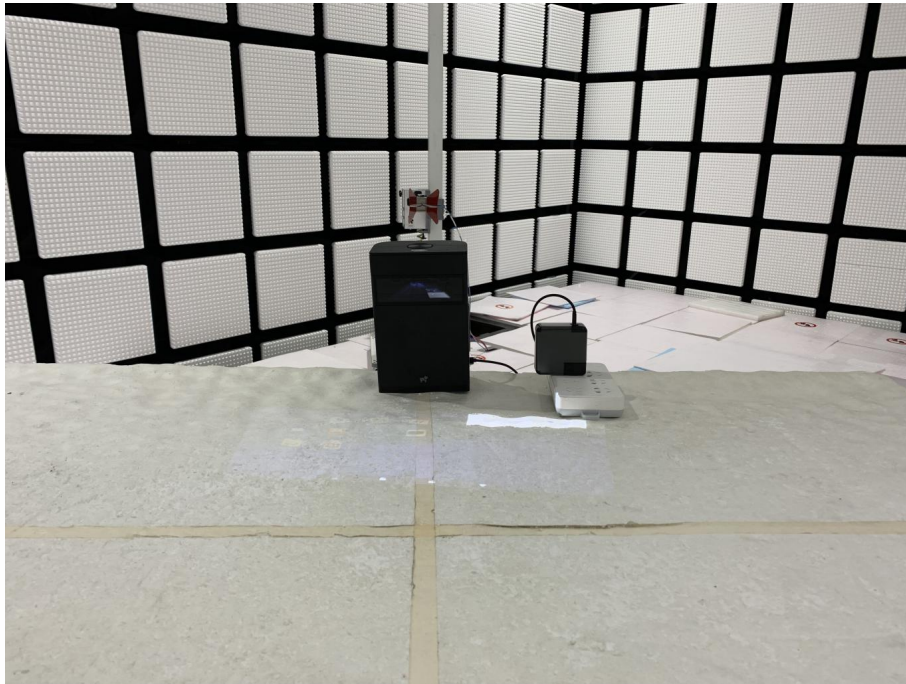

DFS TEST SETUP

Test model No.:PP23TQA

Radiated spurious emission Test Setup-1(Below 30MHz)

Radiated spurious emission Test Setup-2(Below 1GHz)

Radiated spurious emission Test Setup-3(Above 1GHz)

Radiated spurious emission Test Setup-4(Above 1GHz)
There are absorbing materials under the ground.

Radiated spurious emission Test Setup-5(Above 18GHz)

Conducted Emissions Test Setup