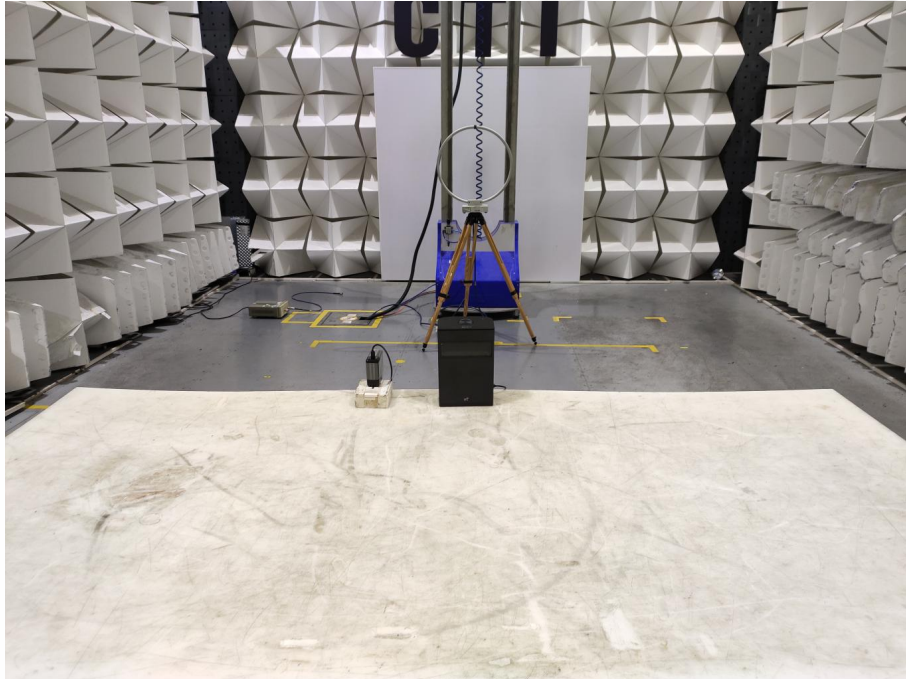

DFS TEST SETUP

Test model No.:PP23TQA

Radiated spurious emission Test Setup-1(Below 30MHz)

Radiated spurious emission Test Setup-2(Below 1GHz)

Radiated spurious emission Test Setup-3(Above 1GHz)

Radiated spurious emission Test Setup-4(Above 1GHz)
There are absorbing materials under the ground.

Radiated spurious emission Test Setup-5(Above 18GHz)

Conducted Emissions Test Setup