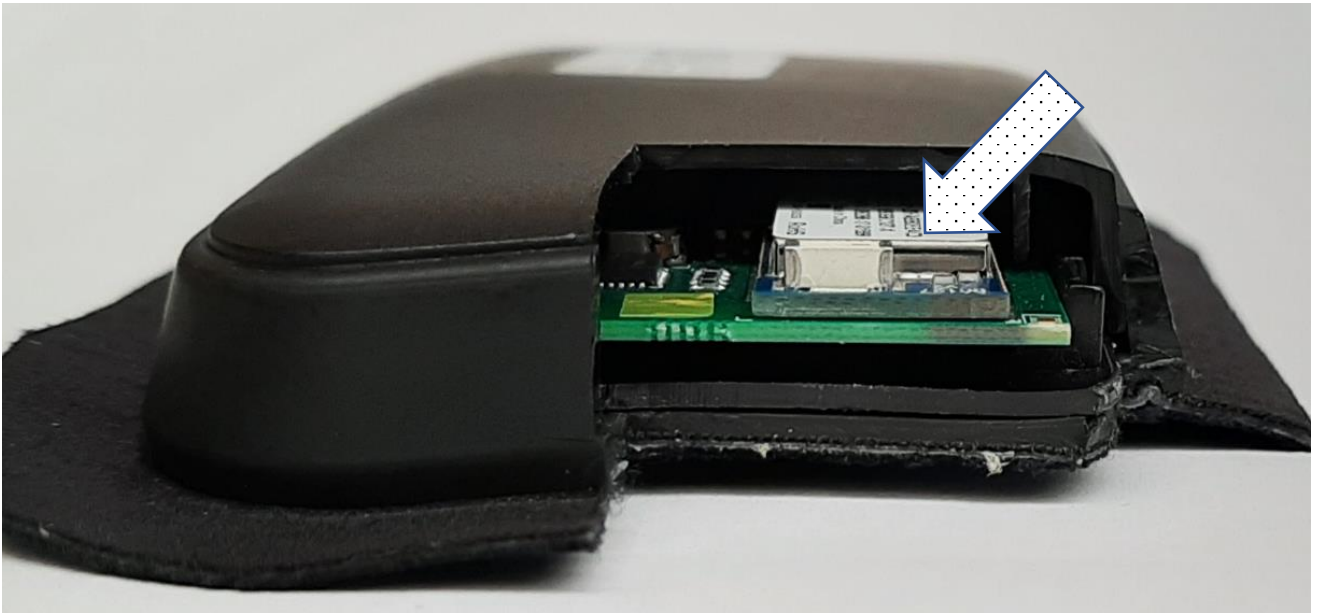

# INTERNAL PHOTOS DEVICE 301\_N

**Bottom case**

**ECU Case without bottom cover**

**Top Case**

**PCB + Battery, bottom**

**PCB + Battery, Top**

**RF Circuit**

**SSSBC127-X antenna location**

**8,5 mm distance between SSSBC127-X antenna  
and human body**