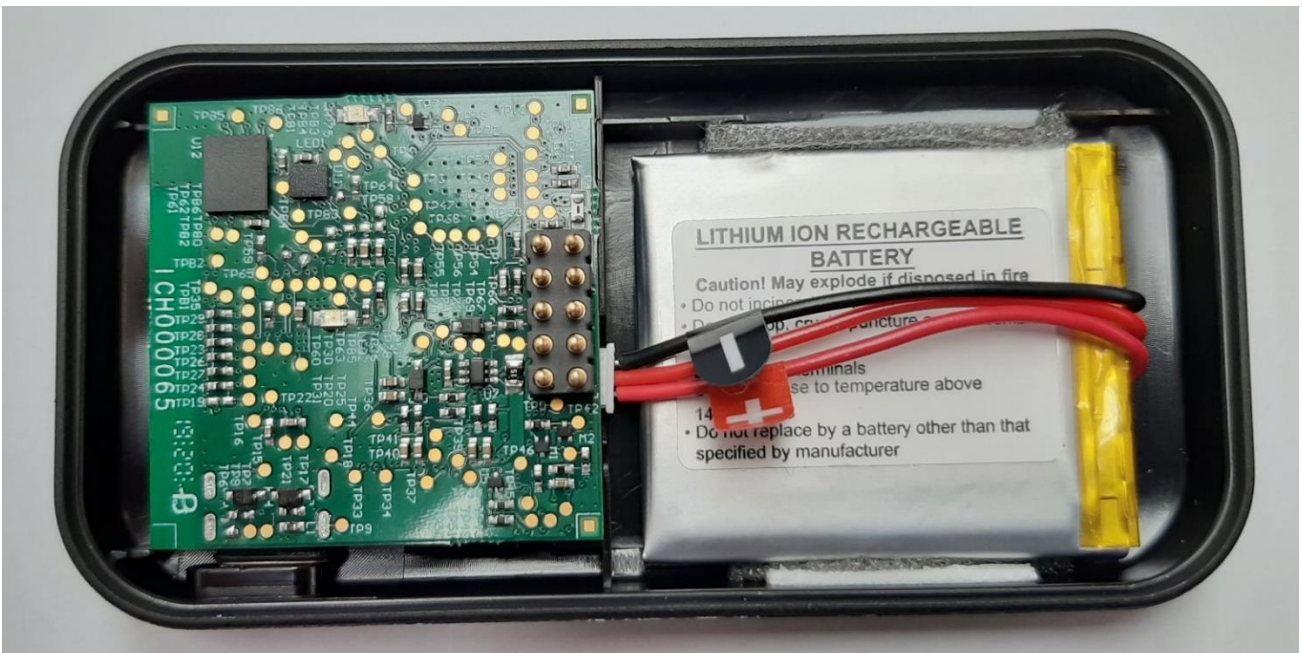

# INTERNAL PHOTOS DEVICE 301\_N

**Bottom case**

**ECU Case without bottom cover**

**Top Case**

**PCB + Battery, bottom**

**PCB + Battery, Top**

**RF Circuit**

**SSSBC127-X antenna location**

**8,5 mm distance between SSSBC127-X antenna  
and human body**