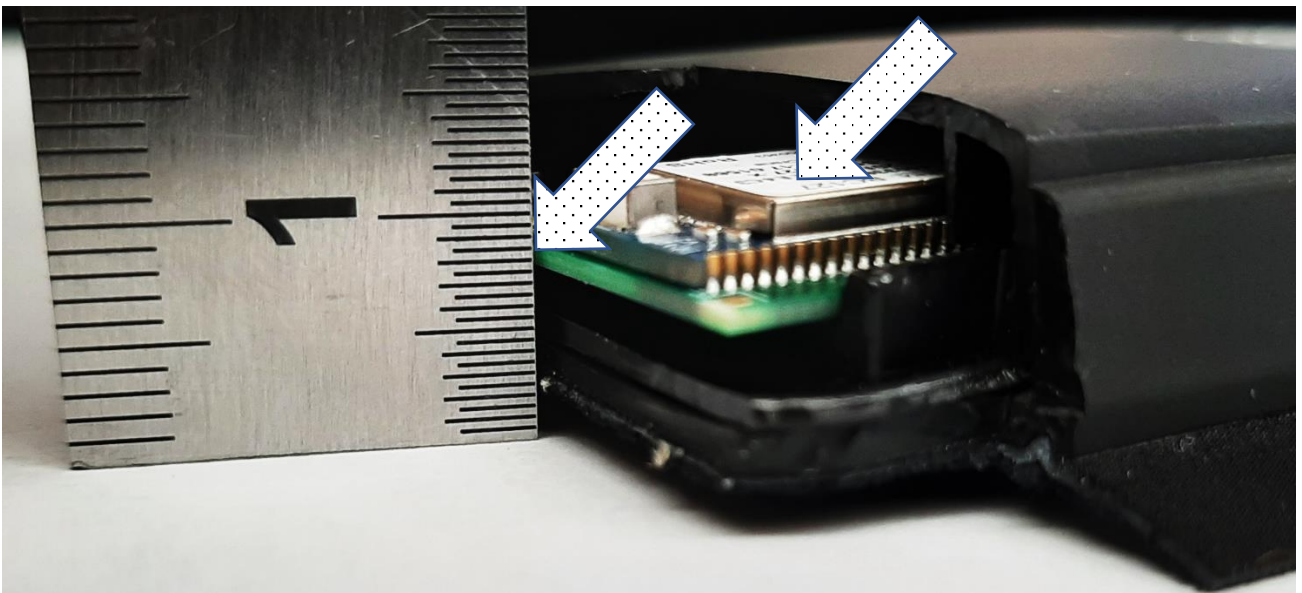

# INTERNAL PHOTOS DEVICE 301\_N

**Bottom case**

**ECU Case without bottom cover**

**Top Case**

**PCB + Battery, bottom**

**PCB + Battery, Top**

**RF Circuit**

**SSSBC127-X antenna location**

**8,5 mm distance between SSSBC127-X antenna  
and human body**