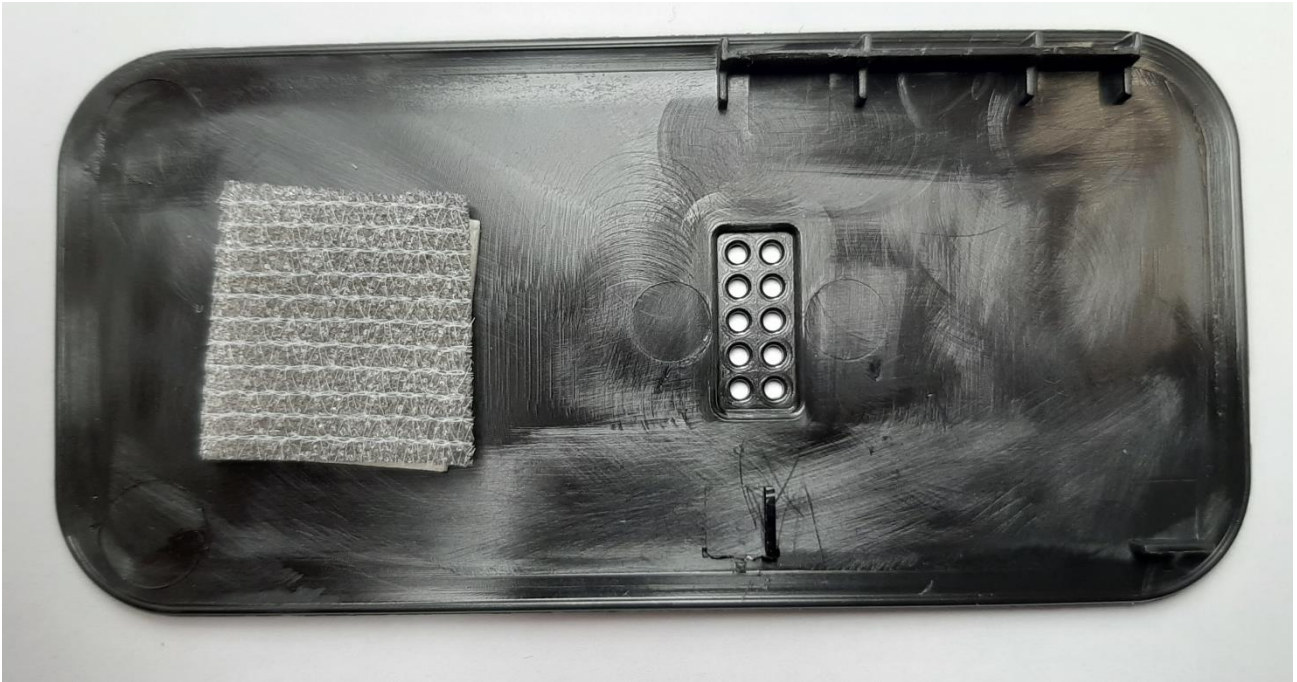

# INTERNAL PHOTOS DEVICE 301\_N

**Bottom case**

**ECU Case without bottom cover**

**Top Case**

**PCB + Battery, bottom**

**PCB + Battery, Top**

**RF Circuit**

**SSSBC127-X antenna location**

**8,5 mm distance between SSSBC127-X antenna  
and human body**