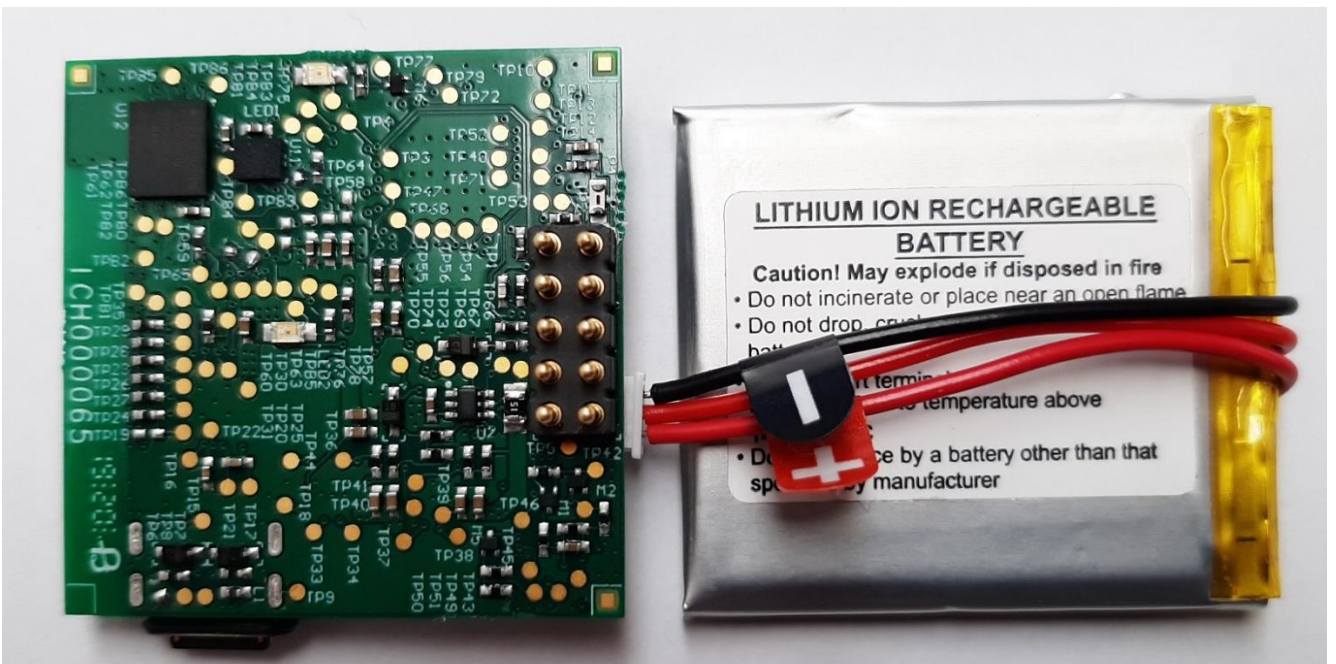

# INTERNAL PHOTOS DEVICE 301\_N

**Bottom case**

**ECU Case without bottom cover**

**Top Case**

**PCB + Battery, bottom**

**PCB + Battery, Top**

**RF Circuit**

**SSSBC127-X antenna location**

**8,5 mm distance between SSSBC127-X antenna  
and human body**