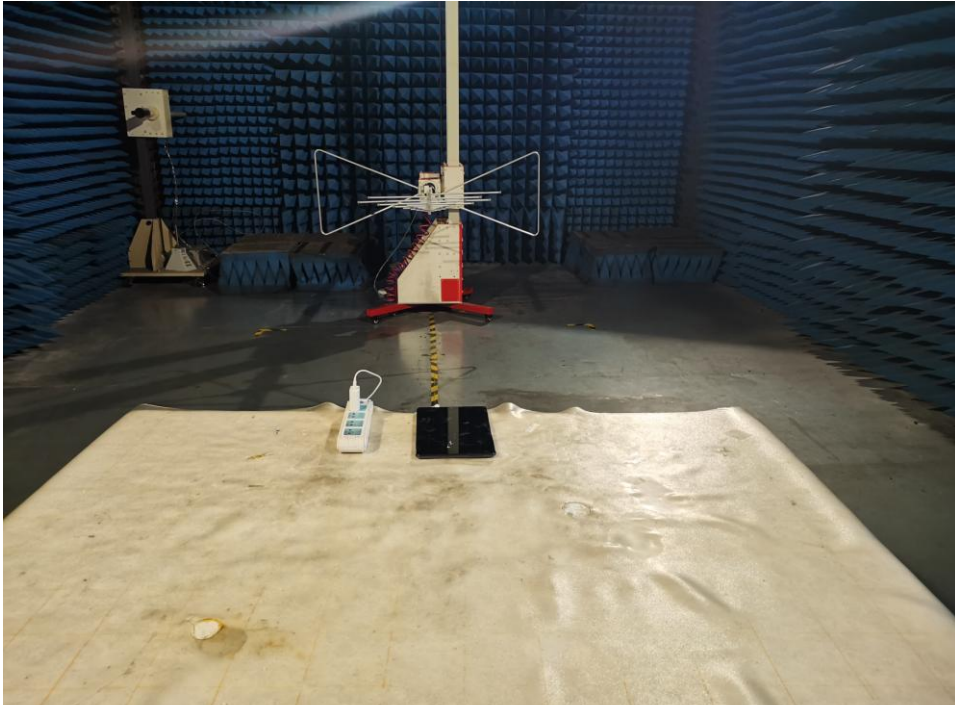

Appendix B: Photographs of Test Setup

Product: LUME PAD

Model: LPD-10W

Radiated Emission

Conducted Emission