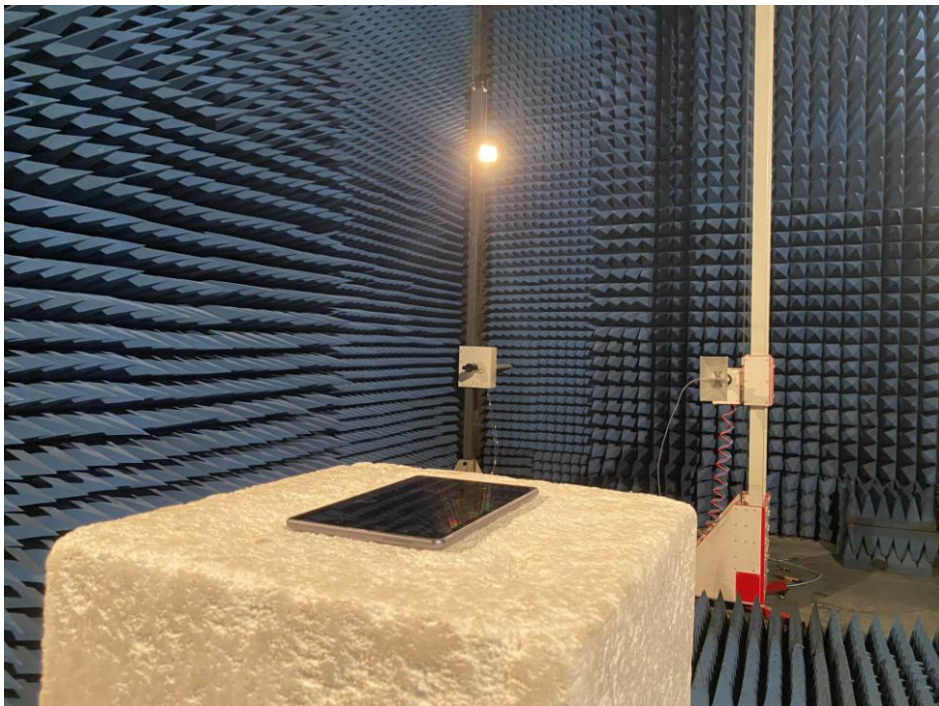

Appendix B: Photographs of Test Setup

Product: LUME PAD

Model: LPD-10W

Radiated Emission

Conducted Emission