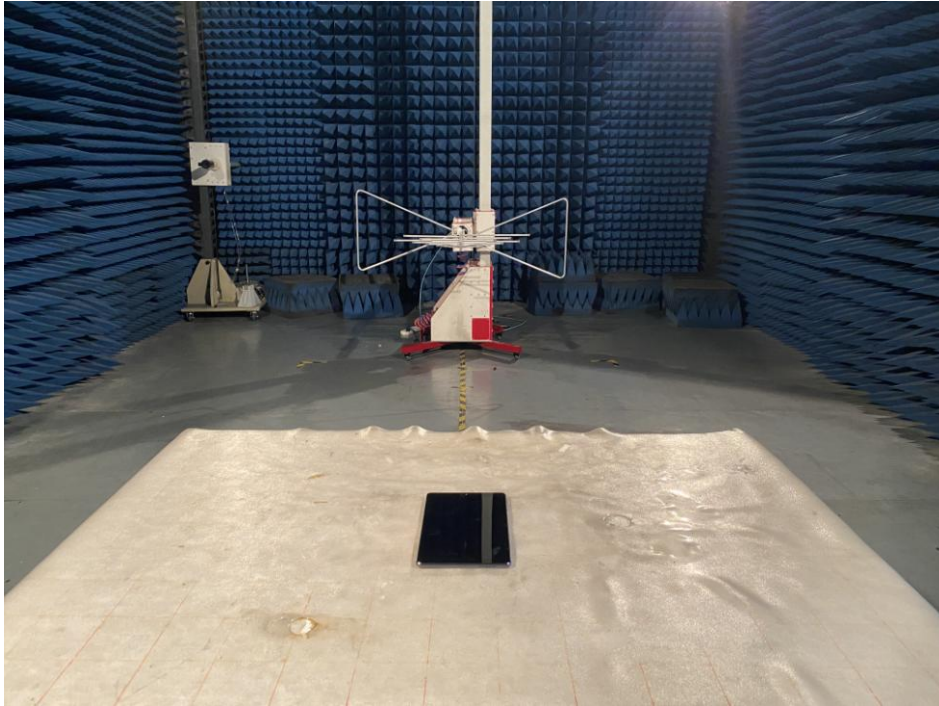

Appendix B: Photographs of Test Setup

Product: LUME PAD

Model: LPD-10W

Radiated Emission

Conducted Emission