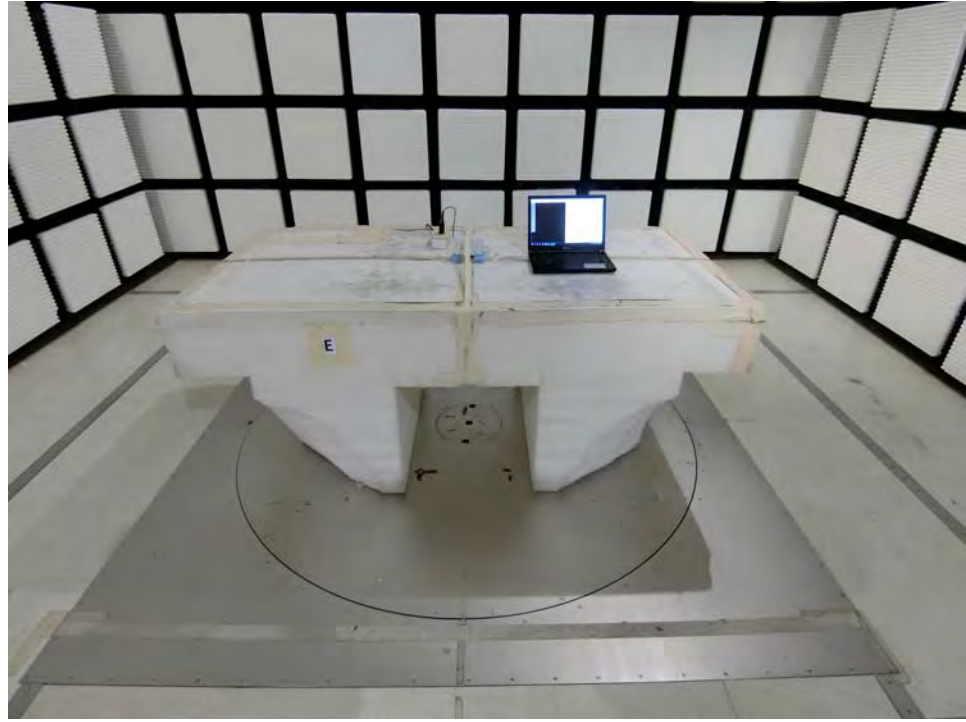

2. Photographs of Transmitter Spurious Emissions Test Configuration

Test Configuration: Below 1GHz / Test Mode: Mode 1

FRONT VIEW