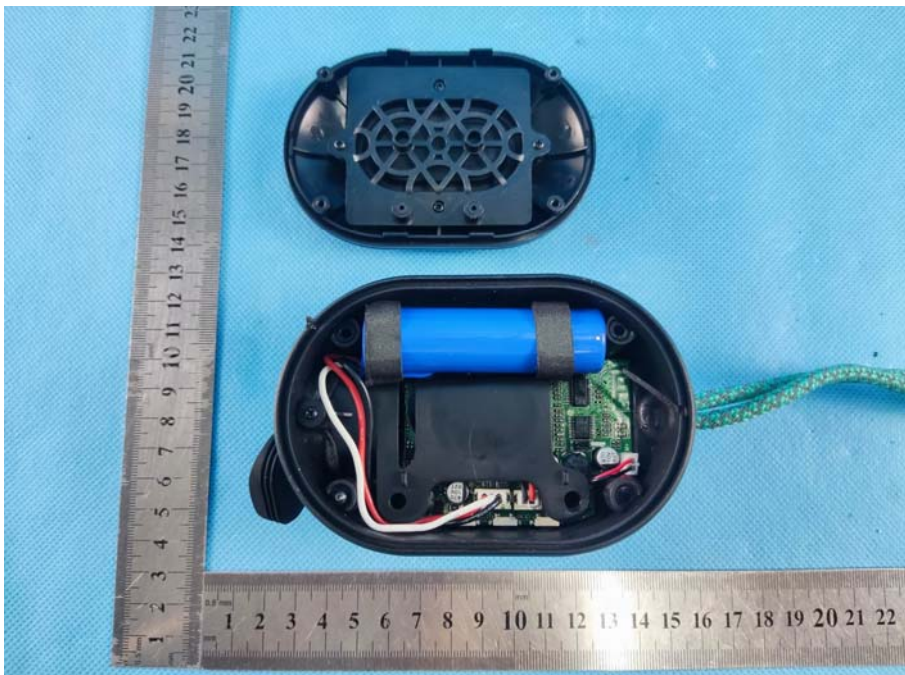

FCC ID: 2AWL2-MW01
Product Name: Wireless speaker with RGB Lights
Test Model No.: JR-MW01

EUT Constructional Details

Internal EUT Photo

Photo 1

Photo 2

Photo 3

Photo 4

Photo 5

Photo 6

Photo 7

-----End-----