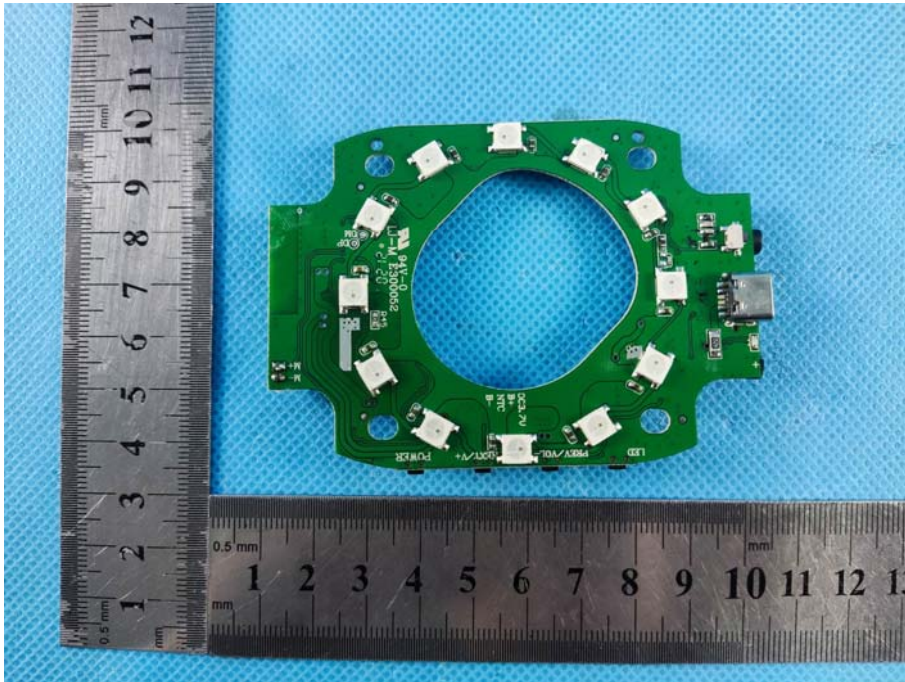

FCC ID: 2AWL2-MW01
Product Name: Wireless speaker with RGB Lights
Test Model No.: JR-MW01

EUT Constructional Details

Internal EUT Photo

Photo 1

Photo 2

Photo 3

Photo 4

Photo 5

Photo 6

Photo 7

-----End-----