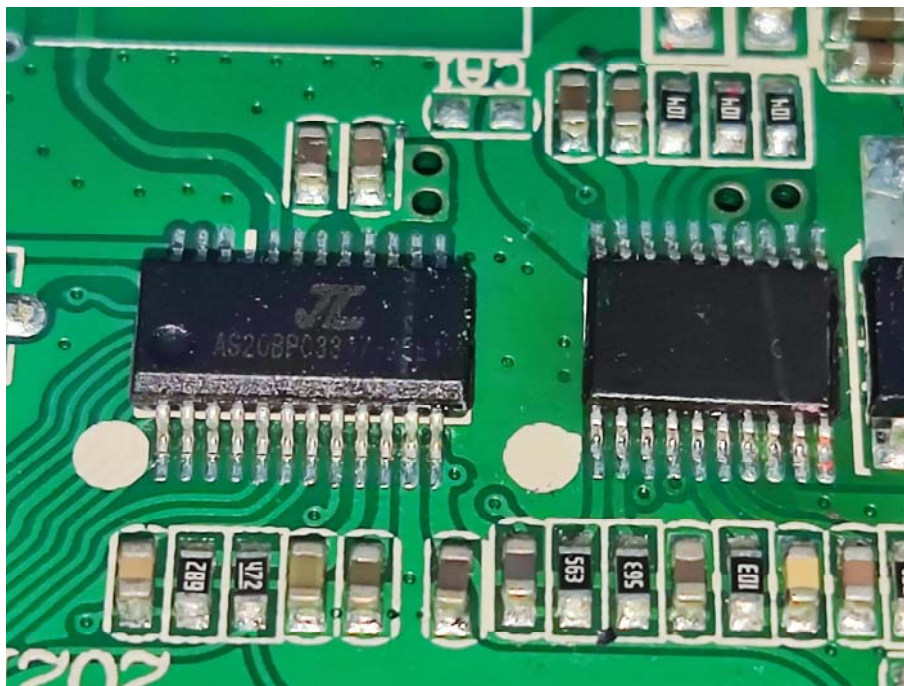

FCC ID: 2AWL2-MW01
Product Name: Wireless speaker with RGB Lights
Test Model No.: JR-MW01

EUT Constructional Details

Internal EUT Photo

Photo 1

Photo 2

Photo 3

Photo 4

Photo 5