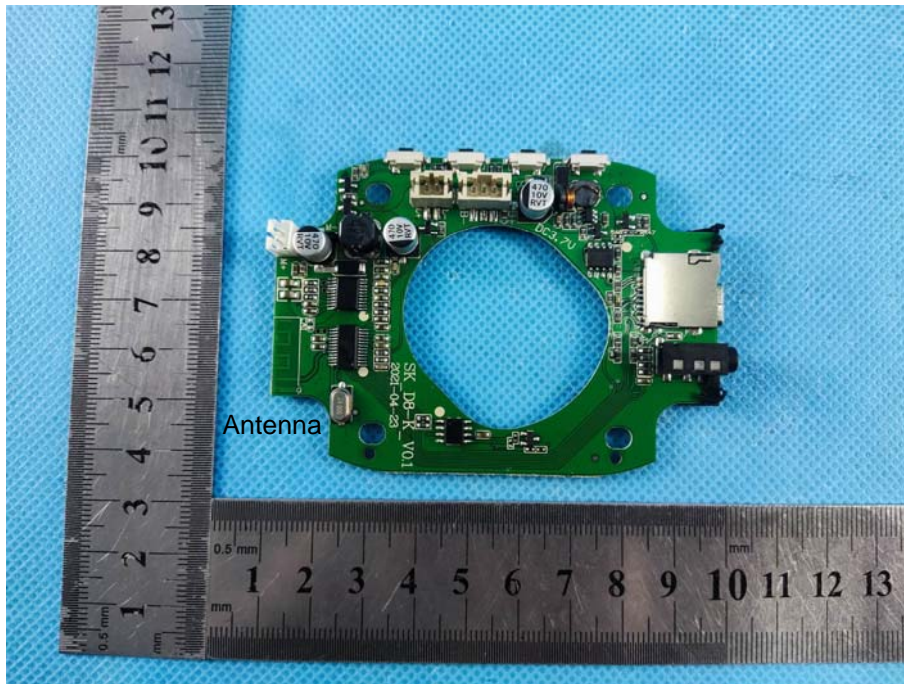

FCC ID: 2AWL2-MW01
Product Name: Wireless speaker with RGB Lights
Test Model No.: JR-MW01

EUT Constructional Details

Internal EUT Photo

Photo 1

Photo 2

Photo 3

Photo 4

Photo 5

Photo 6

Photo 7

-----End-----