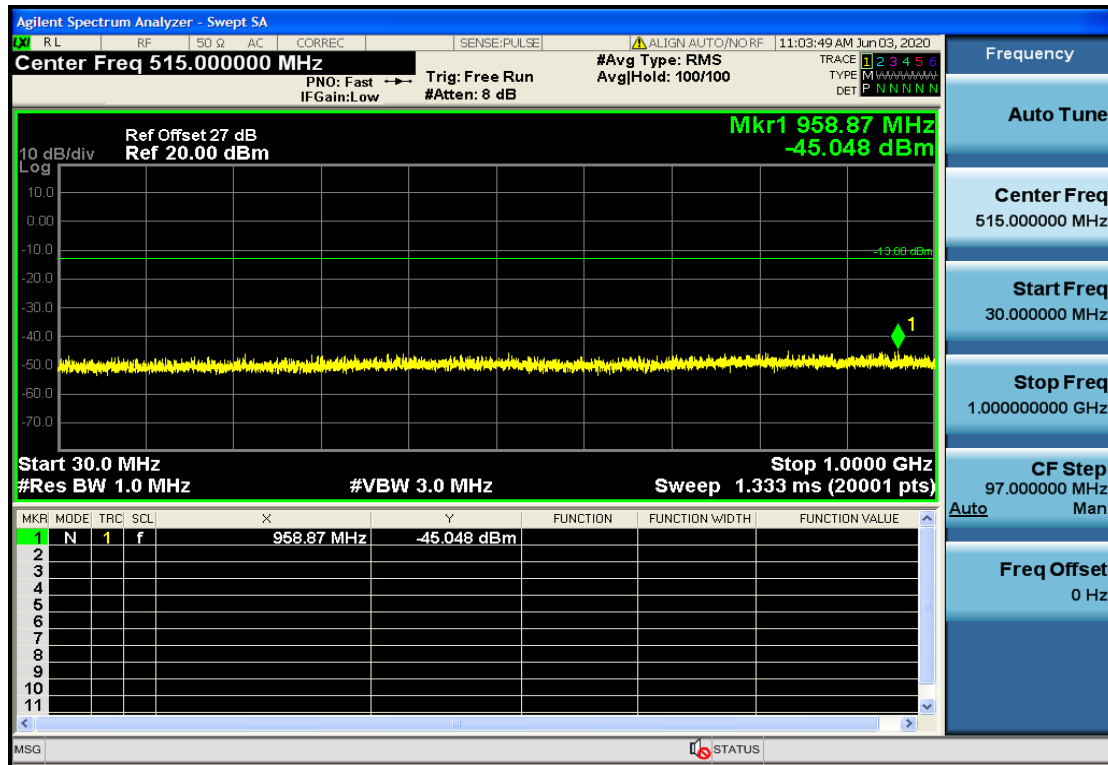

OB66-5-1712.5-QPSK-1#LOW@30mHz-1GHz@Pass