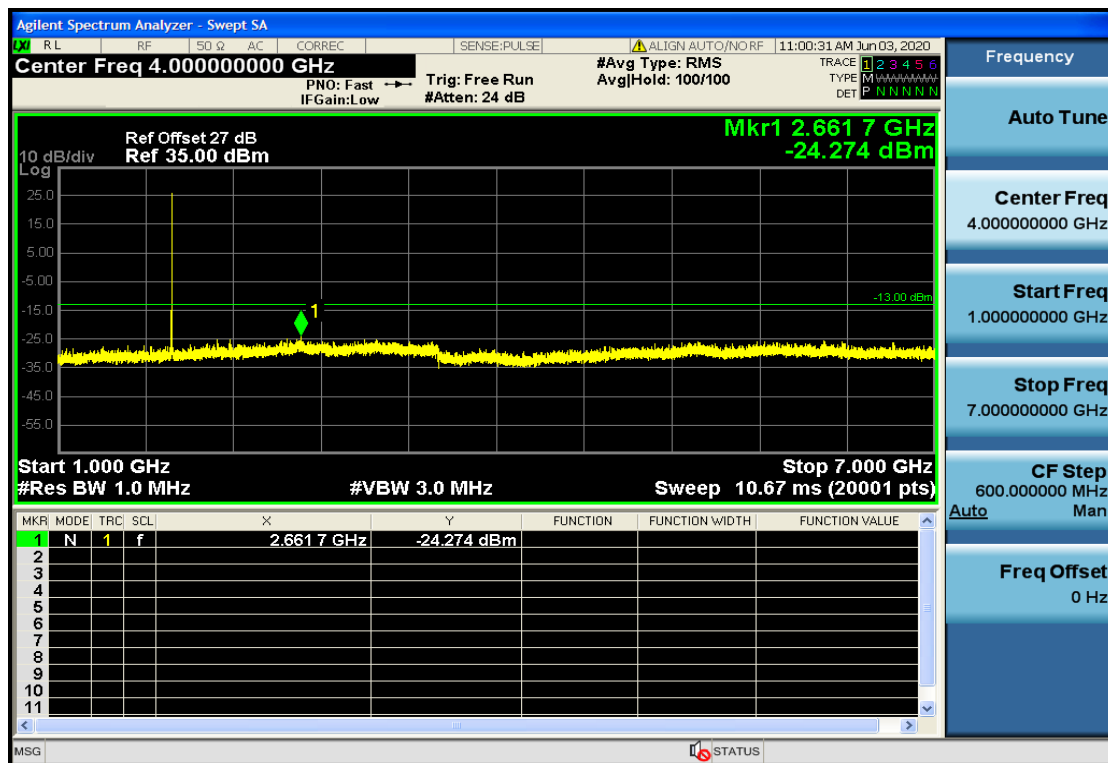

OB66-3-1778.5-QPSK-1#HIGH@1GHz-7GHz@Pass

OB66-3-1778.5-QPSK-1#HIGH@30mHz-1GHz@Pass

OB66-3-1778.5-QPSK-1#HIGH@7GHz-13.6GHz@Pass

OB66-3-1778.5-QPSK-1#LOW@13.6GHz-20GHz@Pass

OB66-3-1778.5-QPSK-1#LOW@1GHz-7GHz@Pass