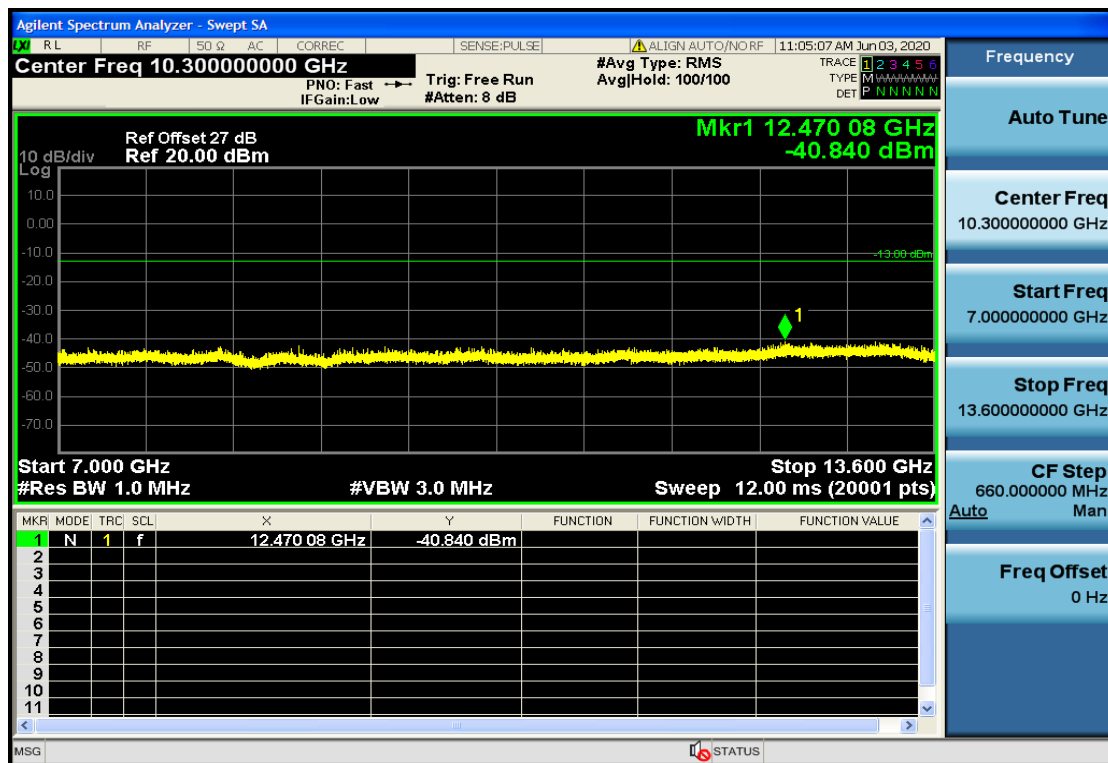

OB66-3-1778.5-QPSK-15#LOW@7GHz-13.6GHz@Pass

OB66-5-1712.5-QPSK-1#HIGH@13.6GHz-20GHz@Pass

OB66-5-1712.5-QPSK-1#HIGH@1GHz-7GHz@Pass

OB66-5-1712.5-QPSK-1#HIGH@30mHz-1GHz@Pass

OB66-5-1712.5-QPSK-1#HIGH@7GHz-13.6GHz@Pass