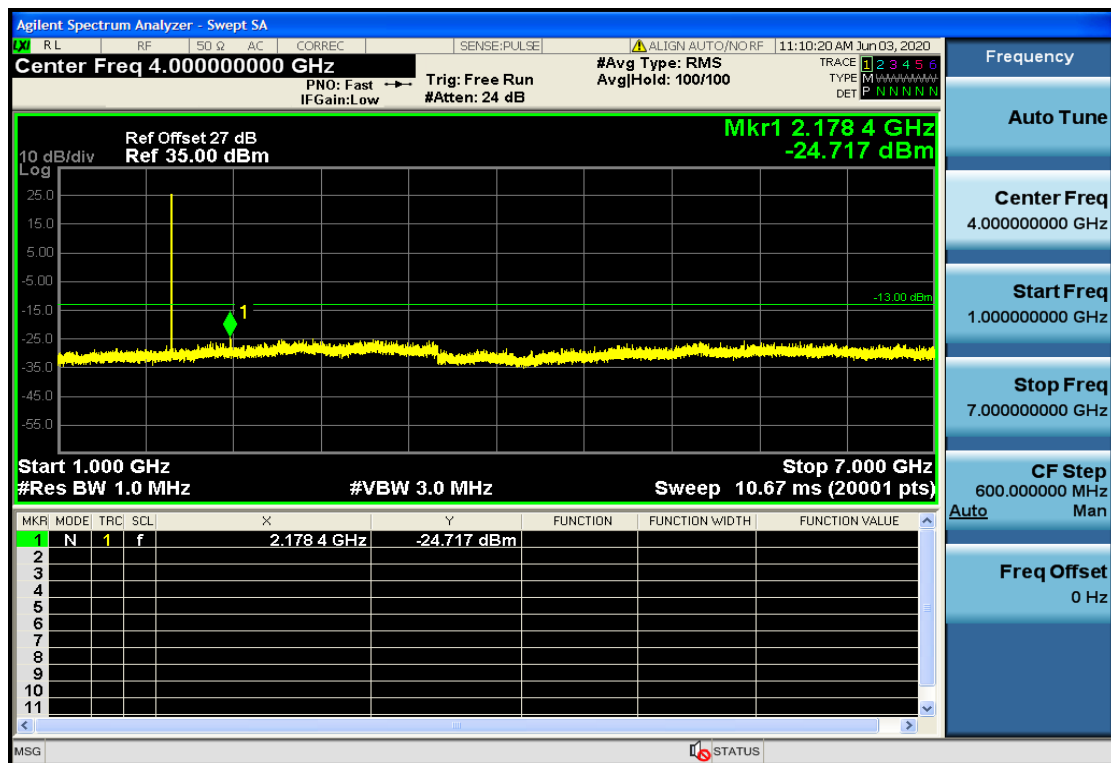

OB66-5-1777.5-QPSK-1#HIGH@1GHz-7GHz@Pass

OB66-5-1777.5-QPSK-1#HIGH@30mHz-1GHz@Pass

OB66-5-1777.5-QPSK-1#HIGH@7GHz-13.6GHz@Pass

OB66-5-1777.5-QPSK-1#LOW@13.6GHz-20GHz@Pass

OB66-5-1777.5-QPSK-1#LOW@1GHz-7GHz@Pass