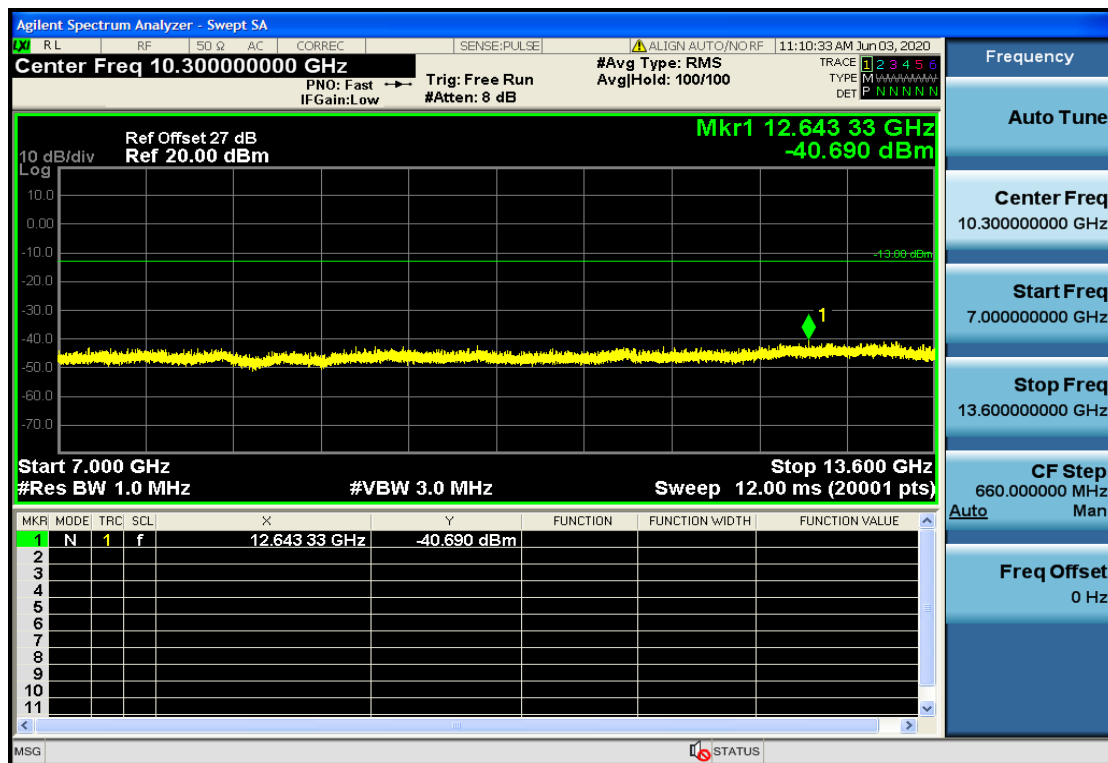

OB66-5-1777.5-QPSK-1#LOW@7GHz-13.6GHz@Pass