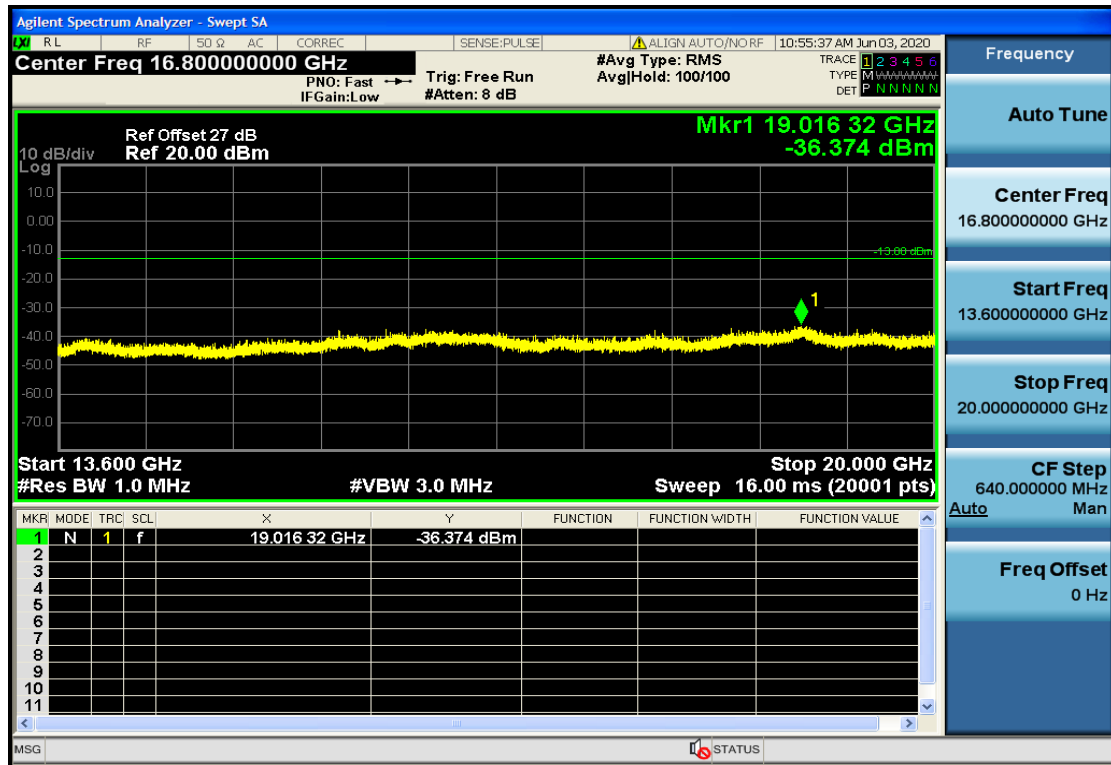

OB66-3-1711.5-QPSK-1#HIGH@13.6GHz-20GHz@Pass