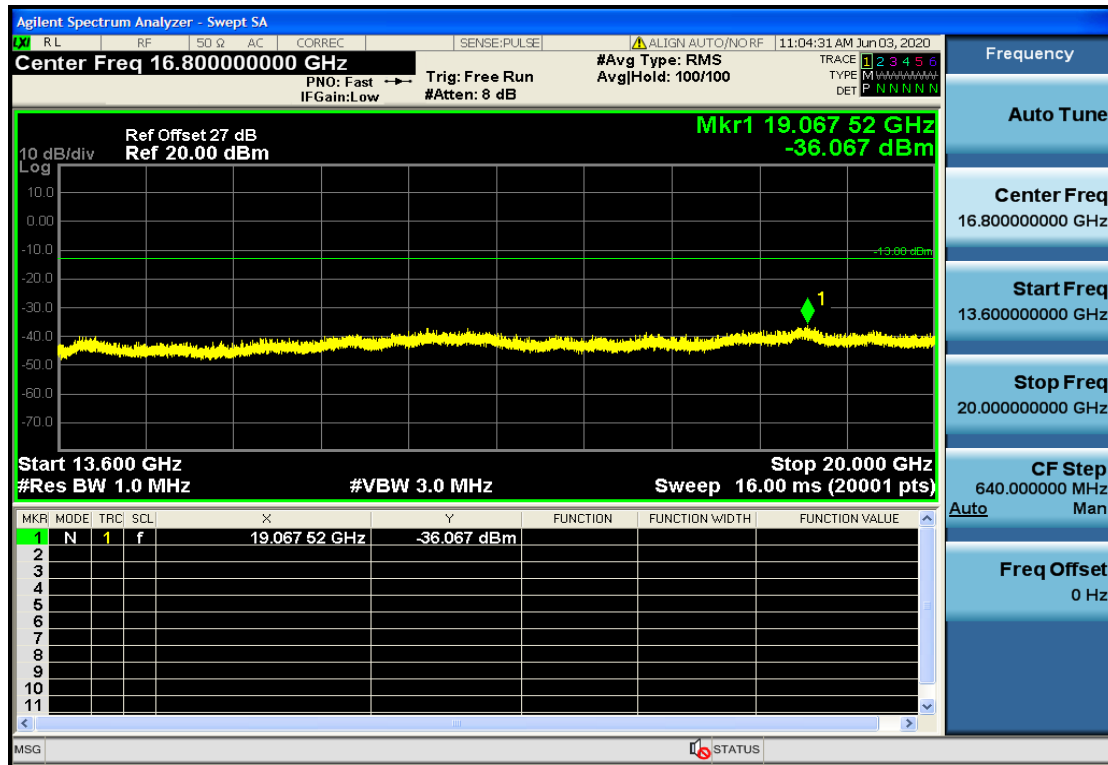

OB66-5-1712.5-QPSK-1#LOW@13.6GHz-20GHz@Pass