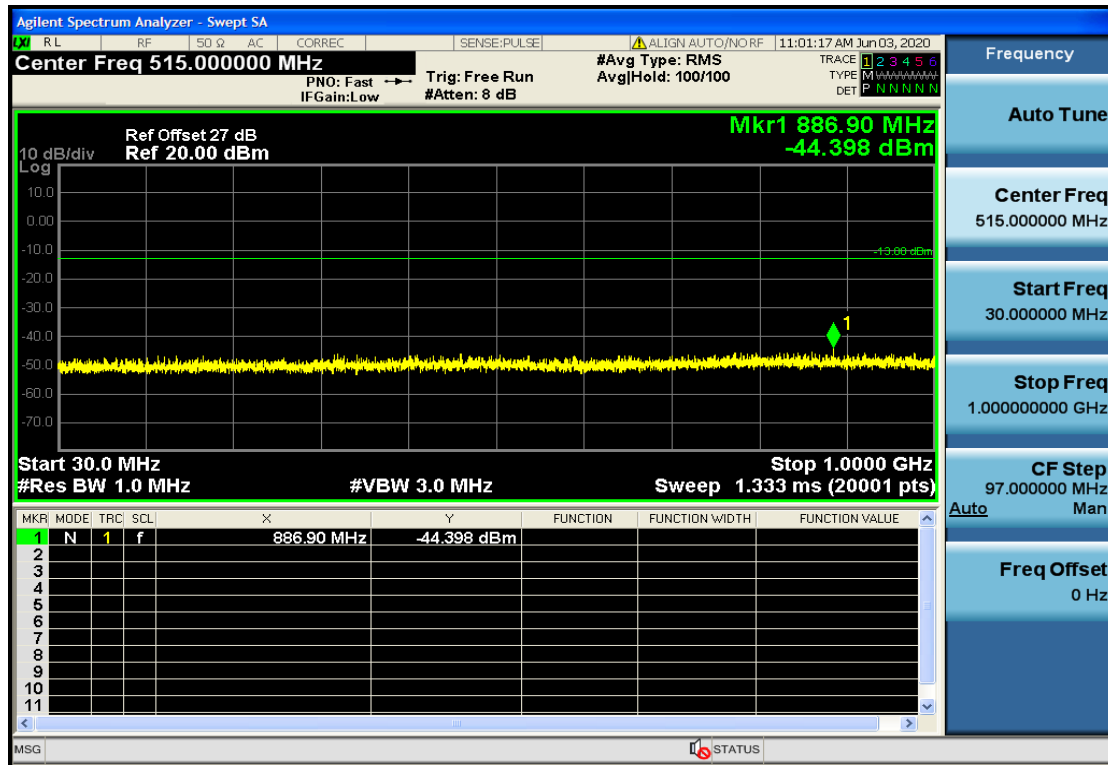

OB66-3-1778.5-QPSK-1#HIGH@30mHz-1GHz@Pass