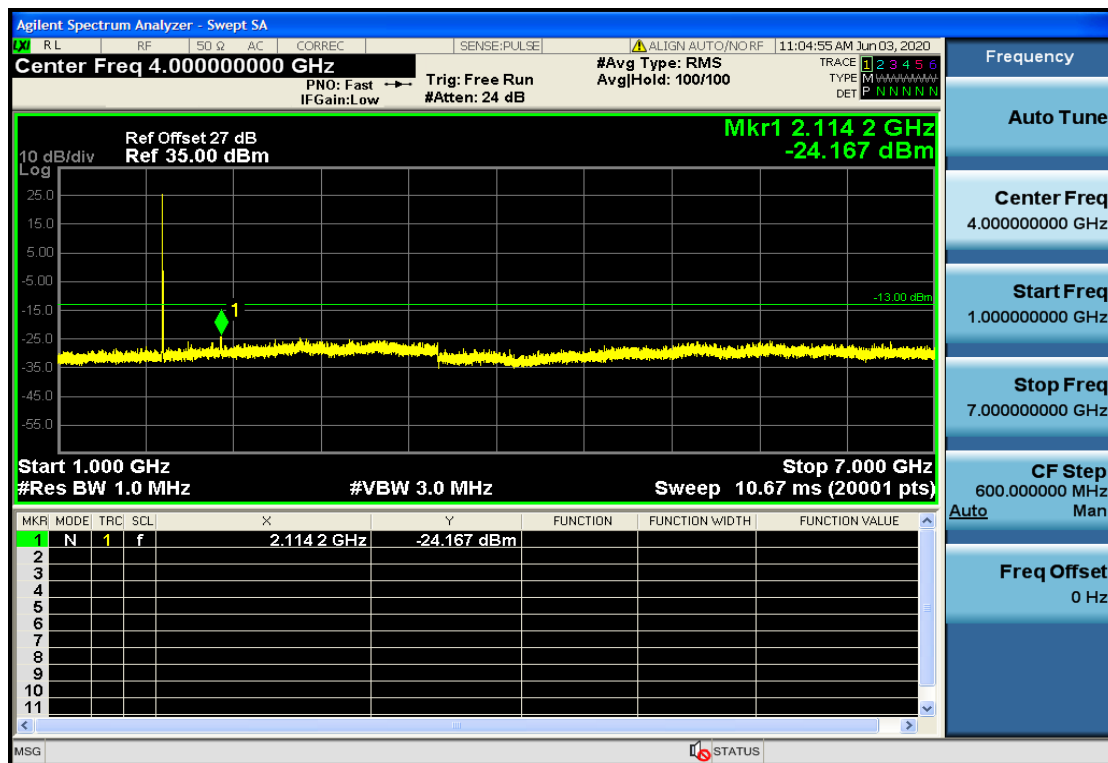

OB66-5-1712.5-QPSK-1#HIGH@1GHz-7GHz@Pass