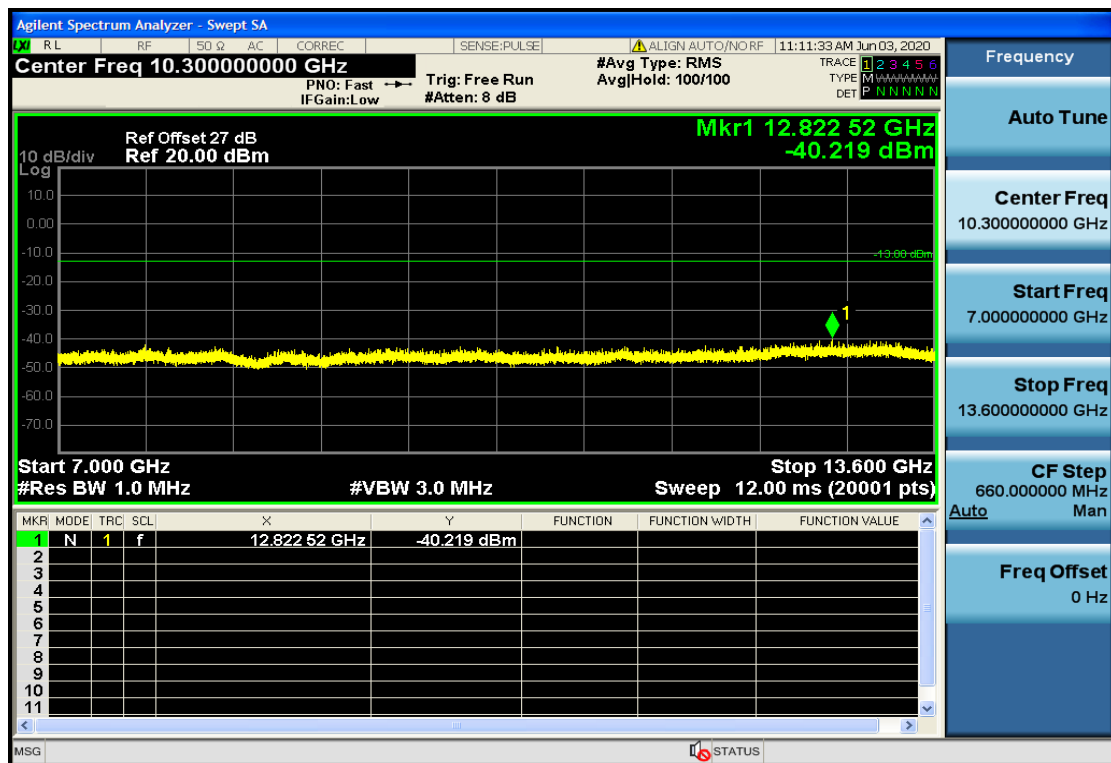

OB66-5-1777.5-QPSK-1#HIGH@7GHz-13.6GHz@Pass