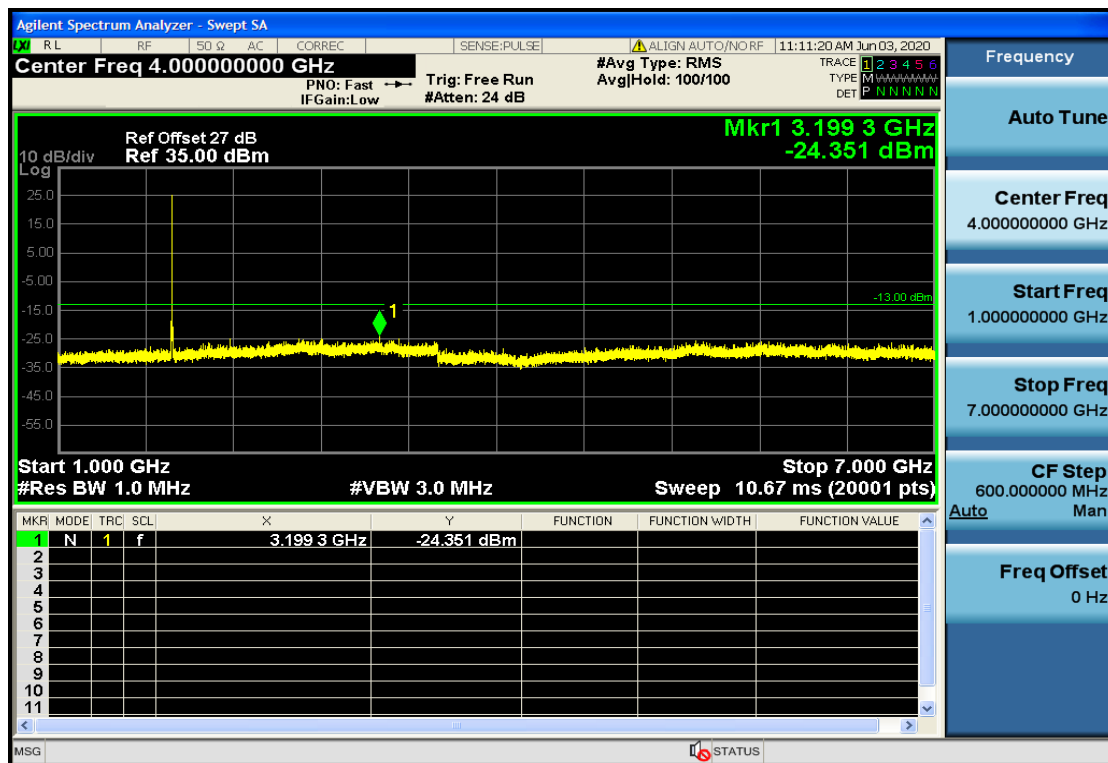

OB66-5-1777.5-QPSK-1#HIGH@1GHz-7GHz@Pass