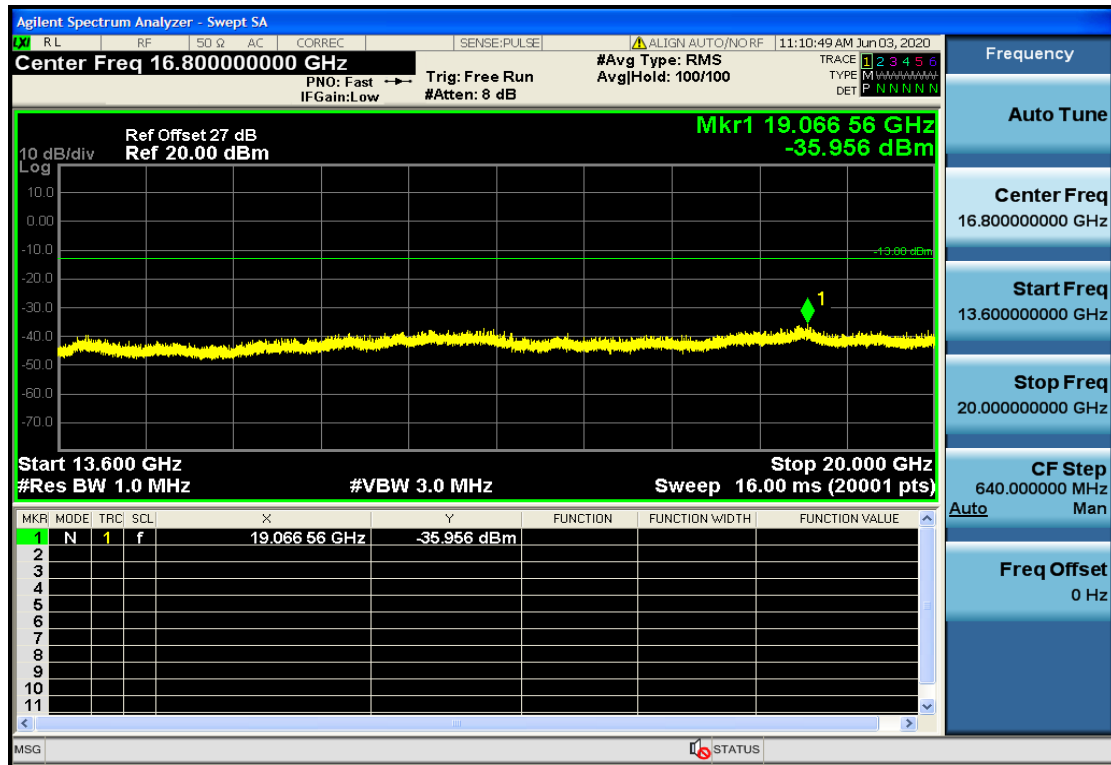

OB66-5-1777.5-QPSK-1#HIGH@1GHz-7GHz@Pass

OB66-5-1777.5-QPSK-1#HIGH@30mHz-1GHz@Pass

OB66-5-1777.5-QPSK-1#HIGH@7GHz-13.6GHz@Pass

OB66-5-1777.5-QPSK-1#LOW@13.6GHz-20GHz@Pass

OB66-5-1777.5-QPSK-1#LOW@1GHz-7GHz@Pass