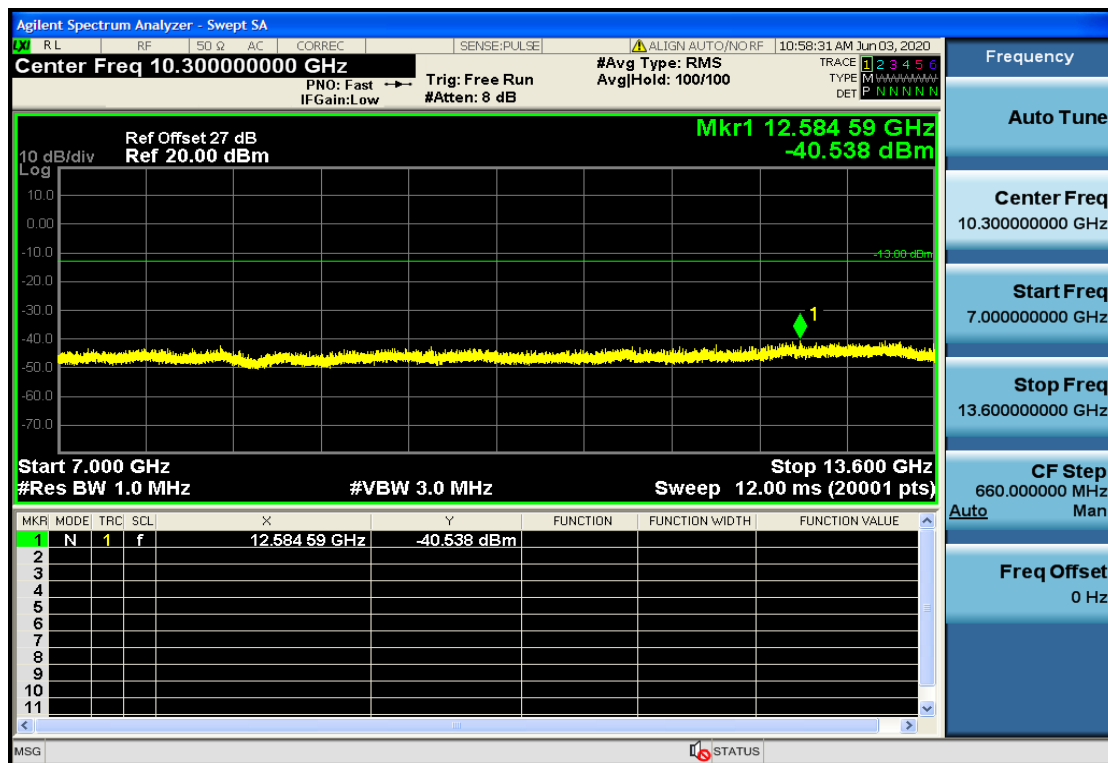

OB66-3-1745-QPSK-1#HIGH@7GHz-13.6GHz@Pass