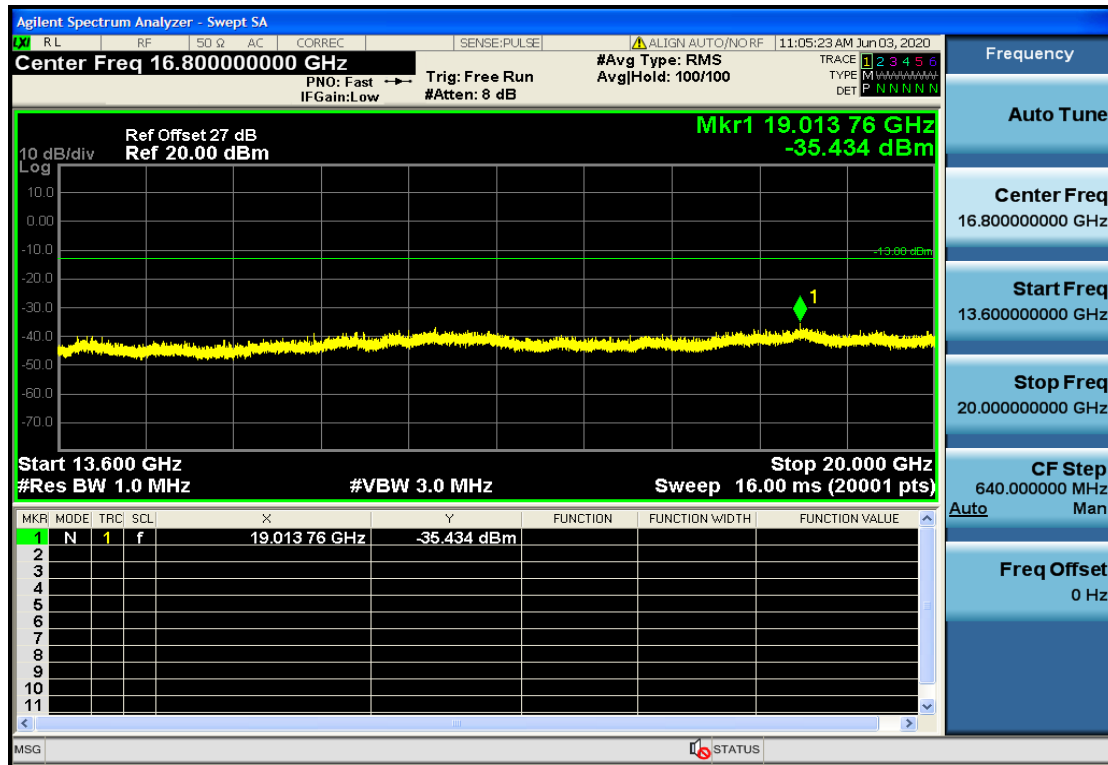

OB66-5-1712.5-QPSK-1#HIGH@13.6GHz-20GHz@Pass