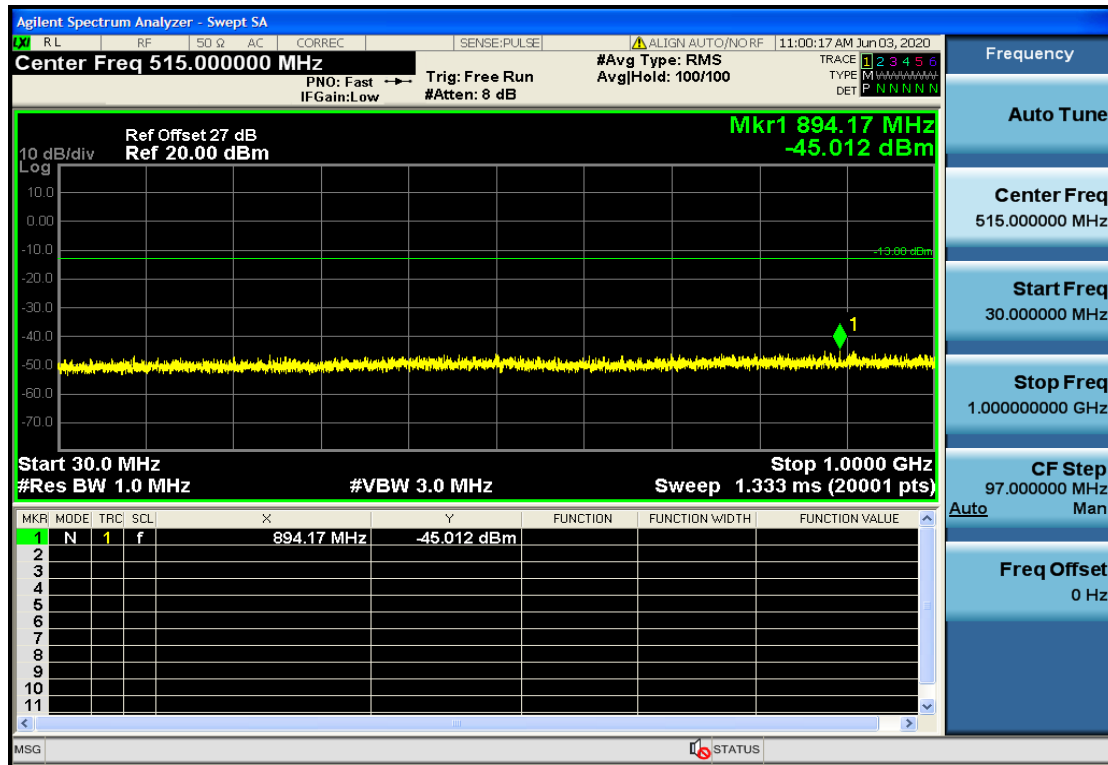

OB66-3-1778.5-QPSK-1#LOW@30mHz-1GHz@Pass