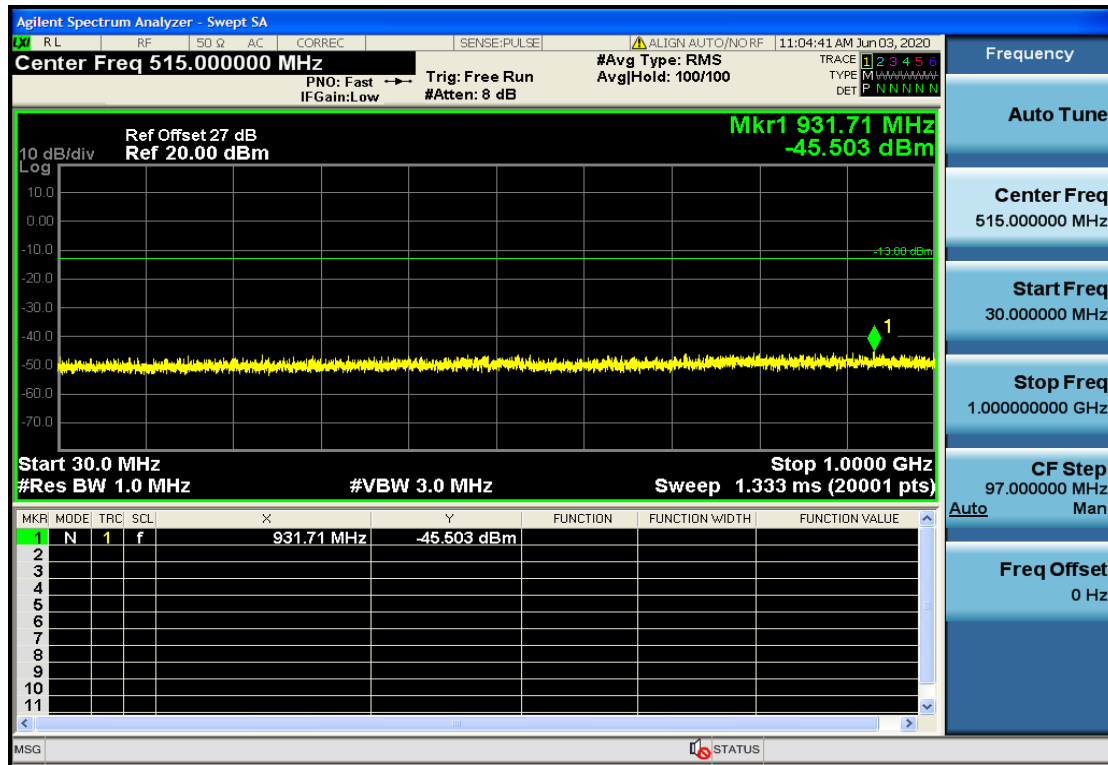

OB66-3-1778.5-QPSK-15#LOW@7GHz-13.6GHz@Pass

OB66-5-1712.5-QPSK-1#HIGH@13.6GHz-20GHz@Pass

OB66-5-1712.5-QPSK-1#HIGH@1GHz-7GHz@Pass

OB66-5-1712.5-QPSK-1#HIGH@30mHz-1GHz@Pass

OB66-5-1712.5-QPSK-1#HIGH@7GHz-13.6GHz@Pass