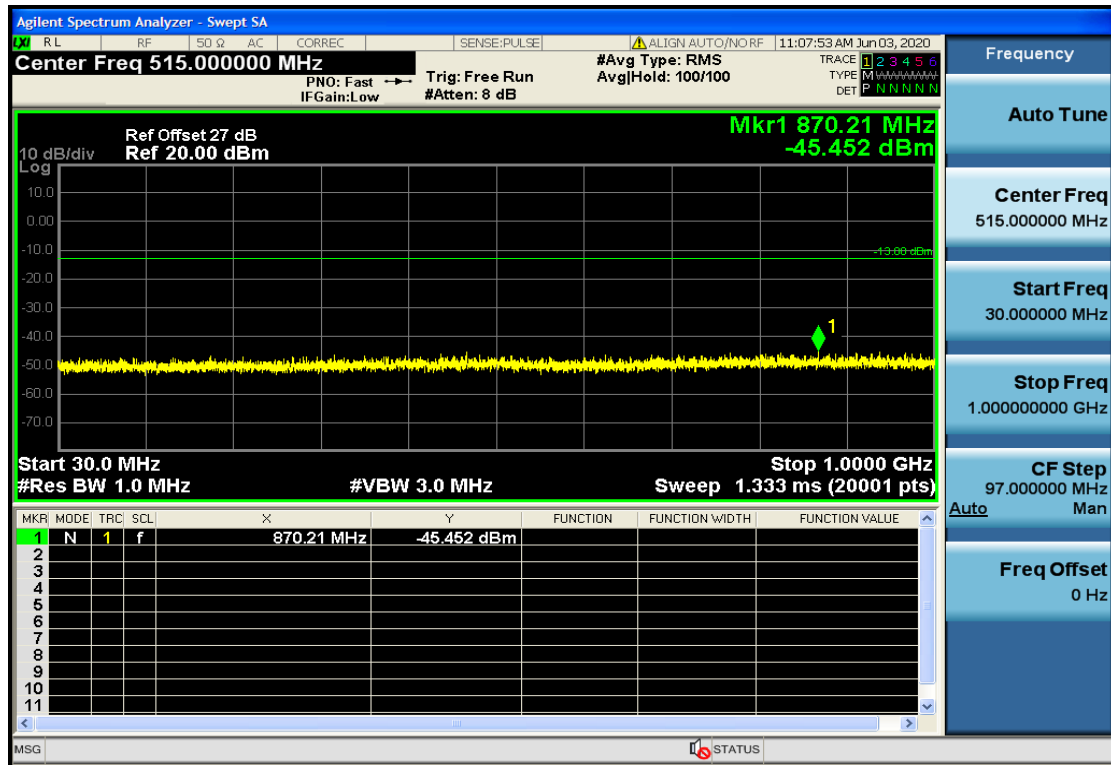

OB66-5-1745-QPSK-1#HIGH@30MHz-1GHz@Pass