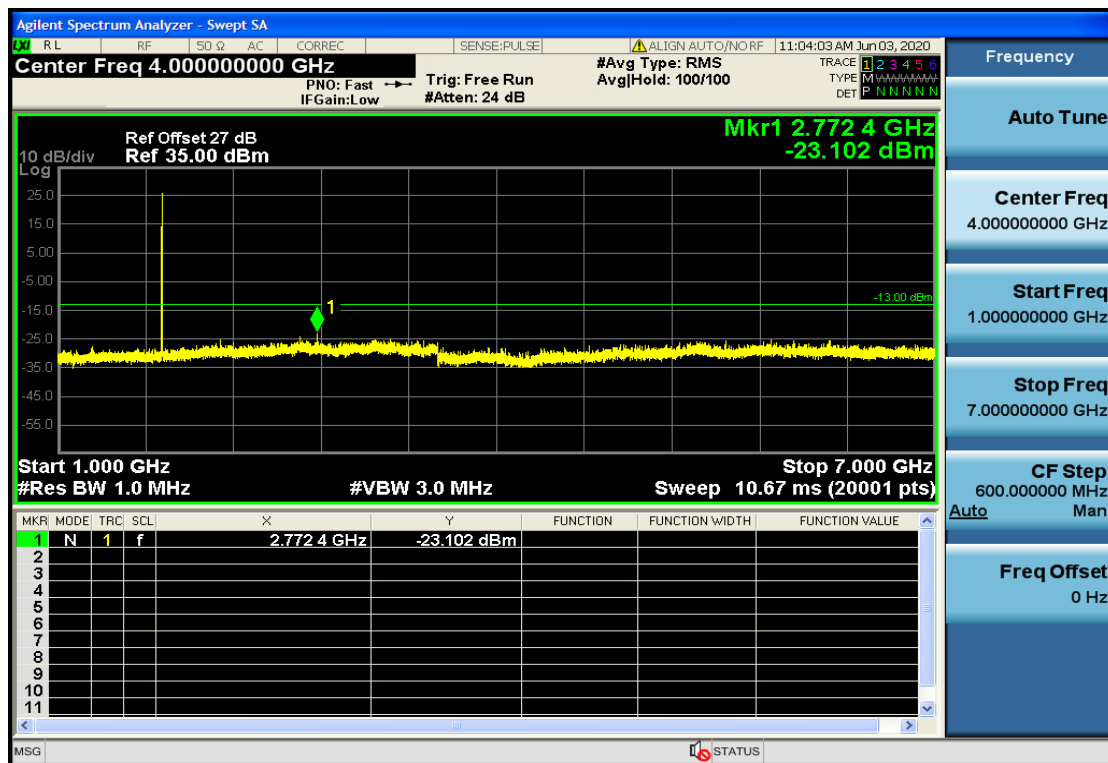

OB66-5-1712.5-QPSK-1#LOW@1GHz-7GHz@Pass