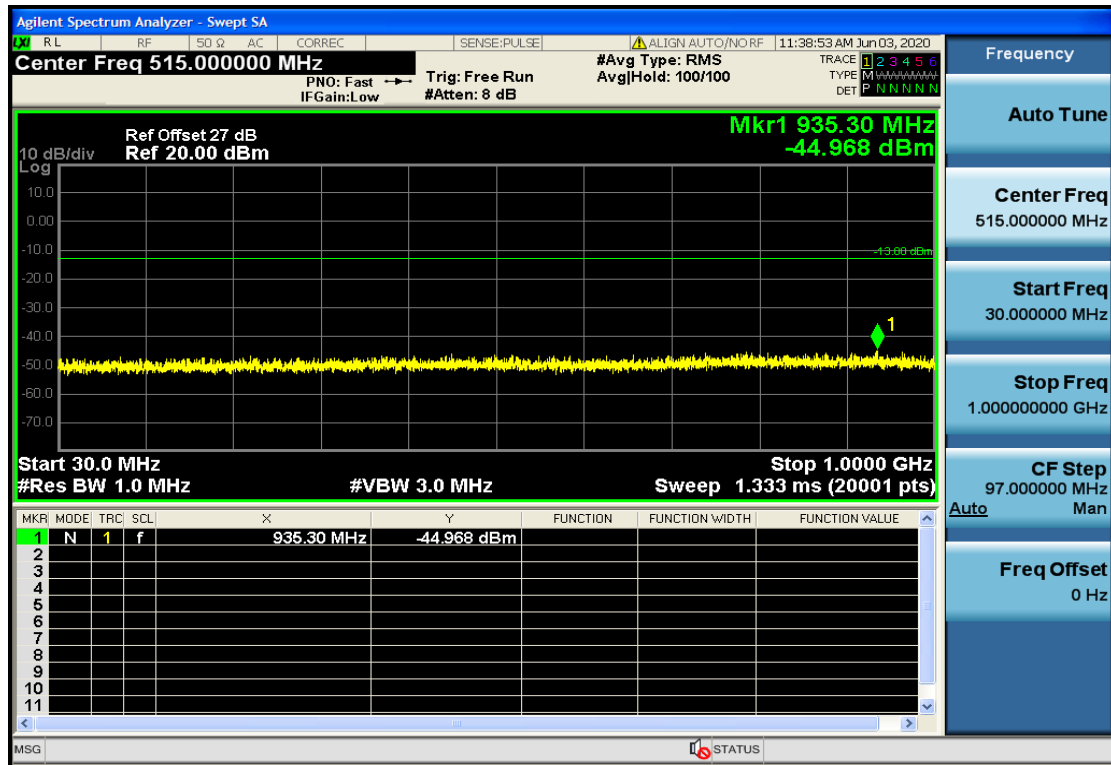

OB66-15-1772.5-QPSK-1#HIGH@30MHz-1GHz@Pass