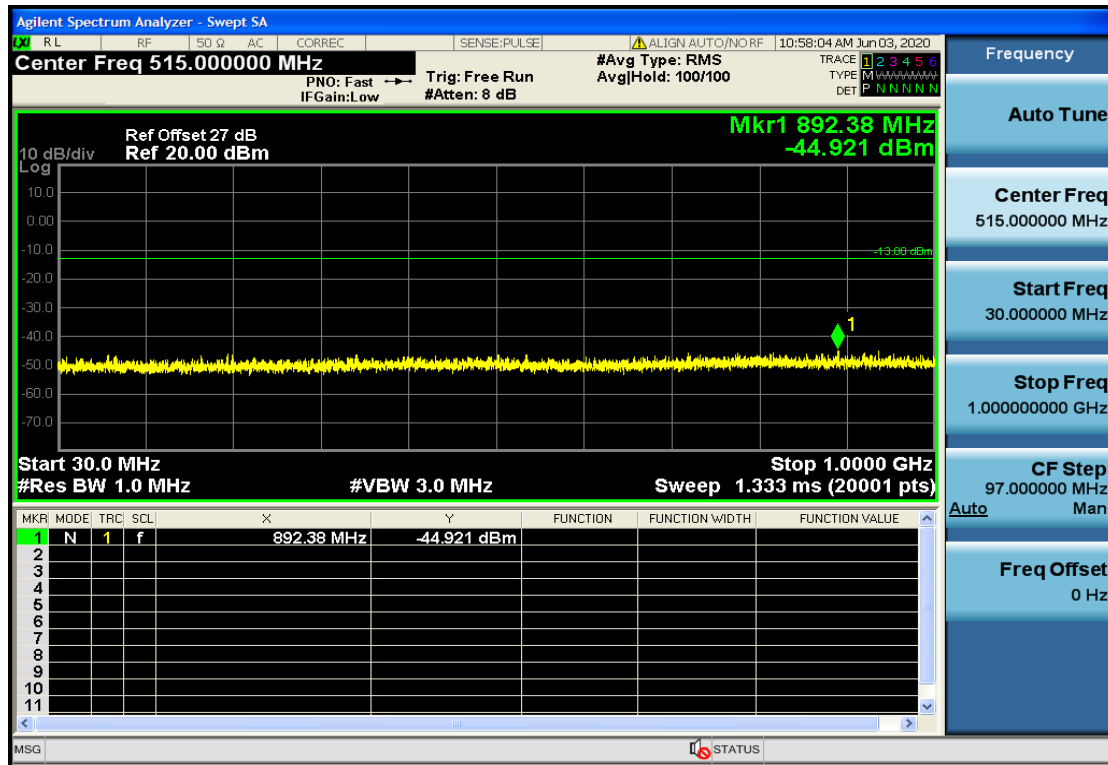

OB66-3-1745-QPSK-1#HIGH@30MHz-1GHz@Pass