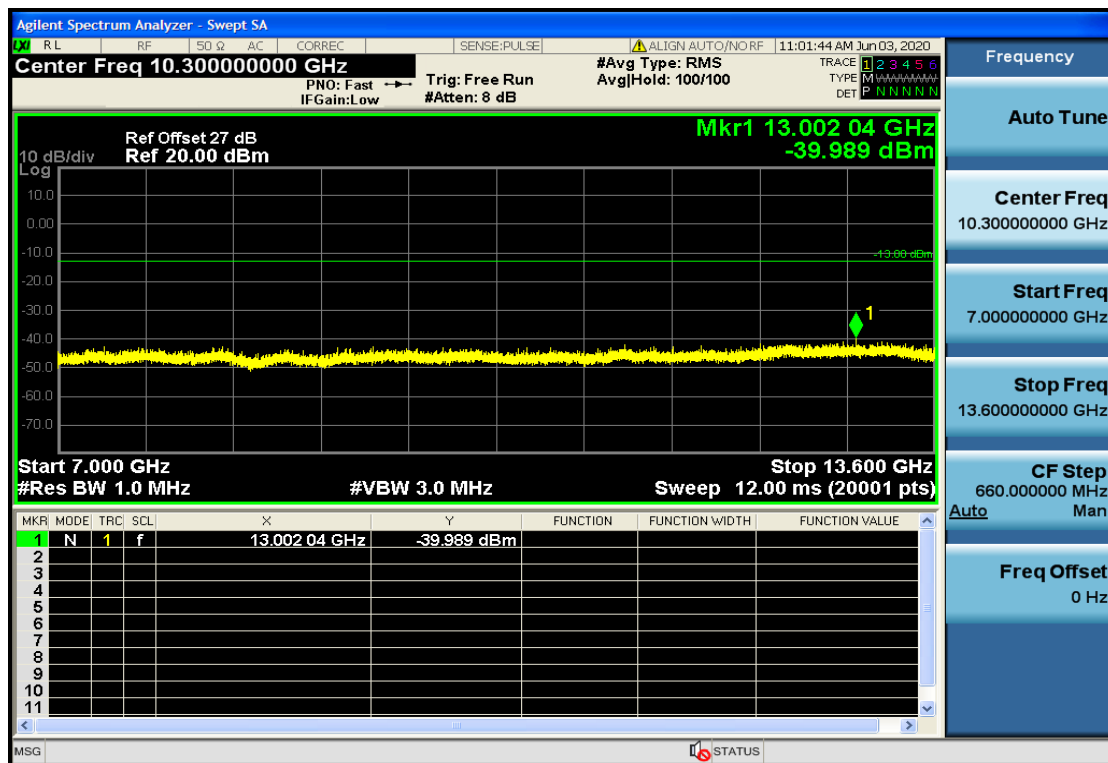

OB66-3-1778.5-QPSK-1#HIGH@7GHz-13.6GHz@Pass