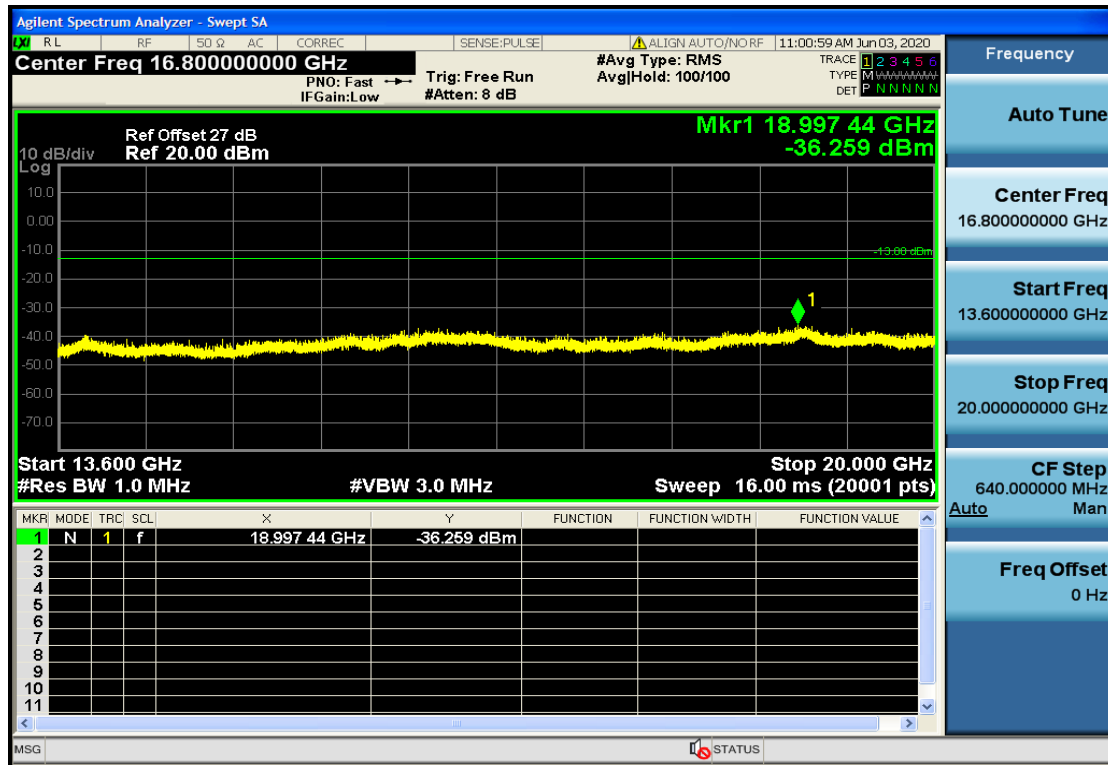

OB66-3-1778.5-QPSK-1#HIGH@1GHz-7GHz@Pass

OB66-3-1778.5-QPSK-1#HIGH@30mHz-1GHz@Pass

OB66-3-1778.5-QPSK-1#HIGH@7GHz-13.6GHz@Pass

OB66-3-1778.5-QPSK-1#LOW@13.6GHz-20GHz@Pass

OB66-3-1778.5-QPSK-1#LOW@1GHz-7GHz@Pass