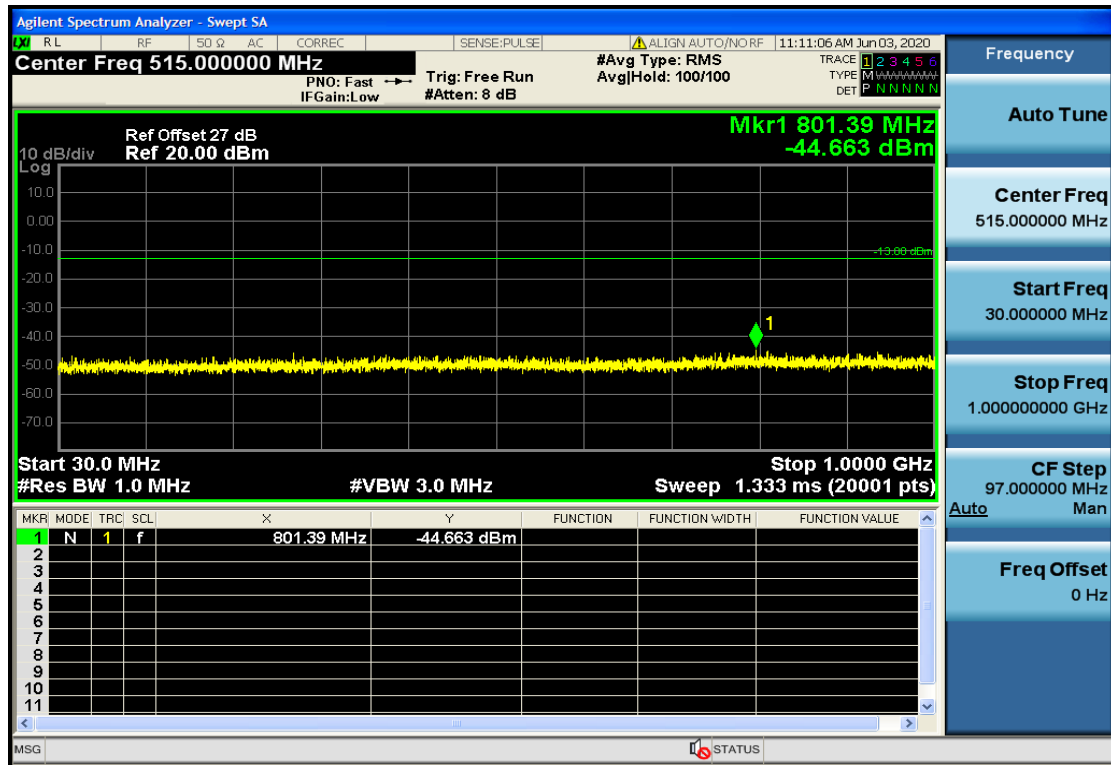

OB66-5-1777.5-QPSK-1#HIGH@30mHz-1GHz@Pass