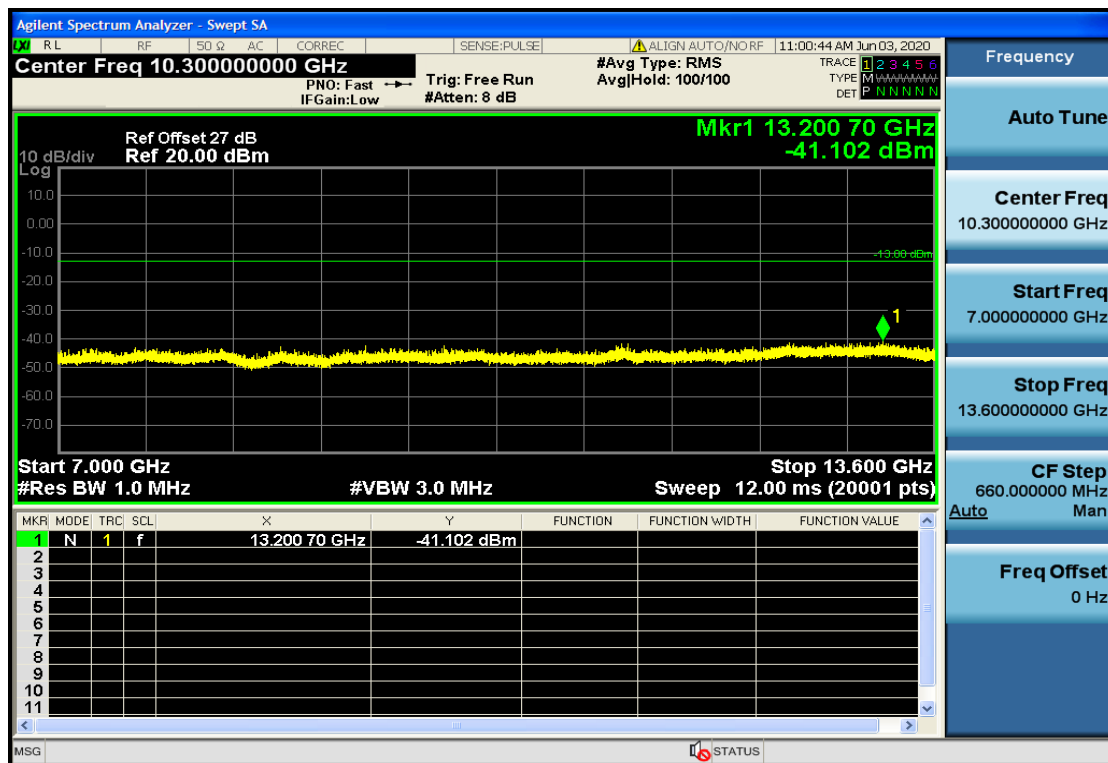

OB66-3-1778.5-QPSK-1#LOW@7GHz-13.6GHz@Pass