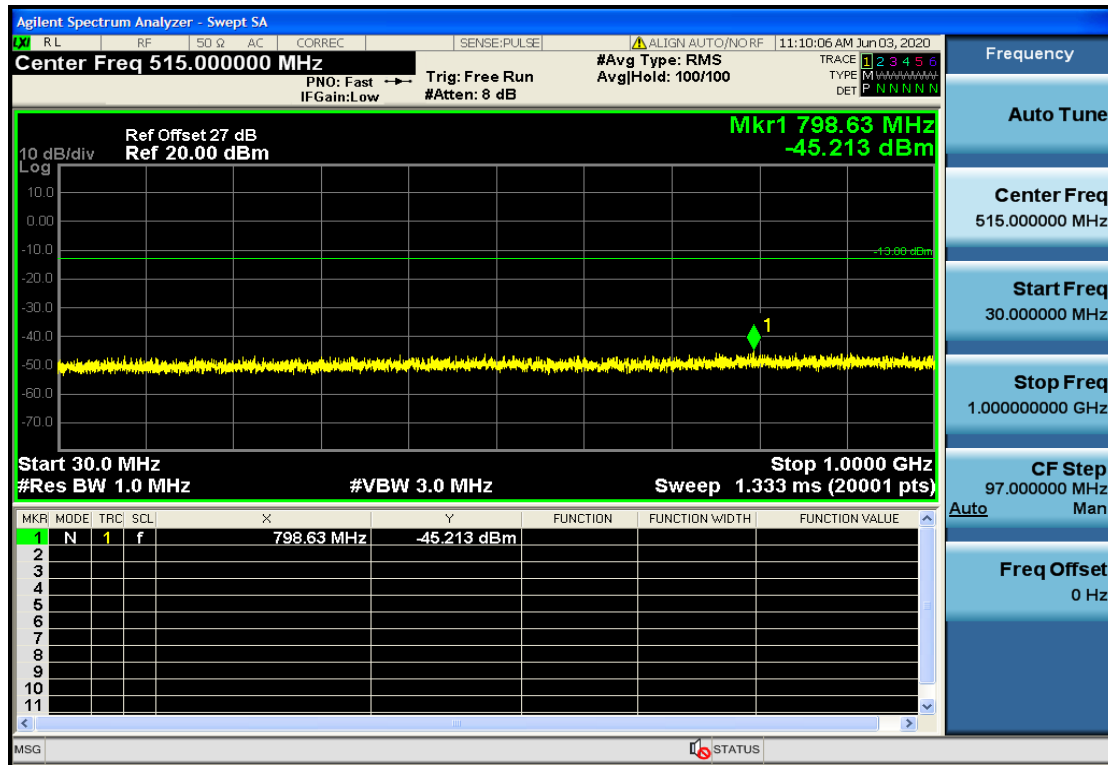

OB66-5-1777.5-QPSK-1#LOW@30mHz-1GHz@Pass