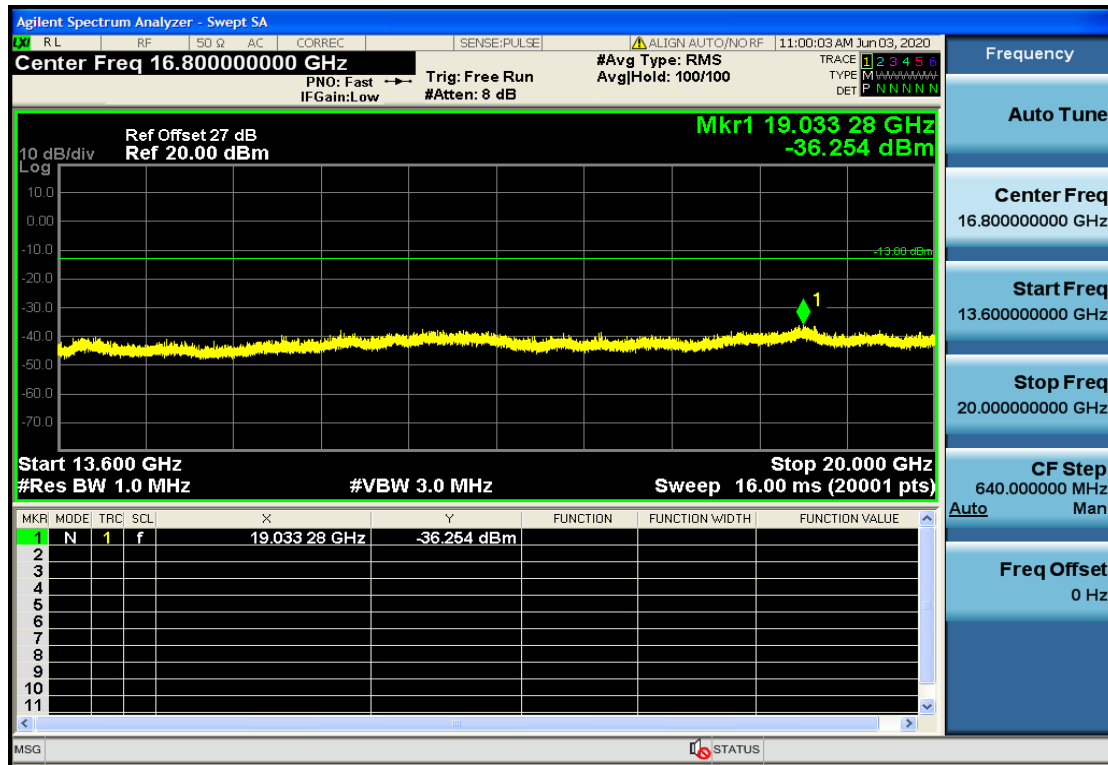

OB66-3-1778.5-QPSK-15#LOW@13.6GHz-20GHz@Pass