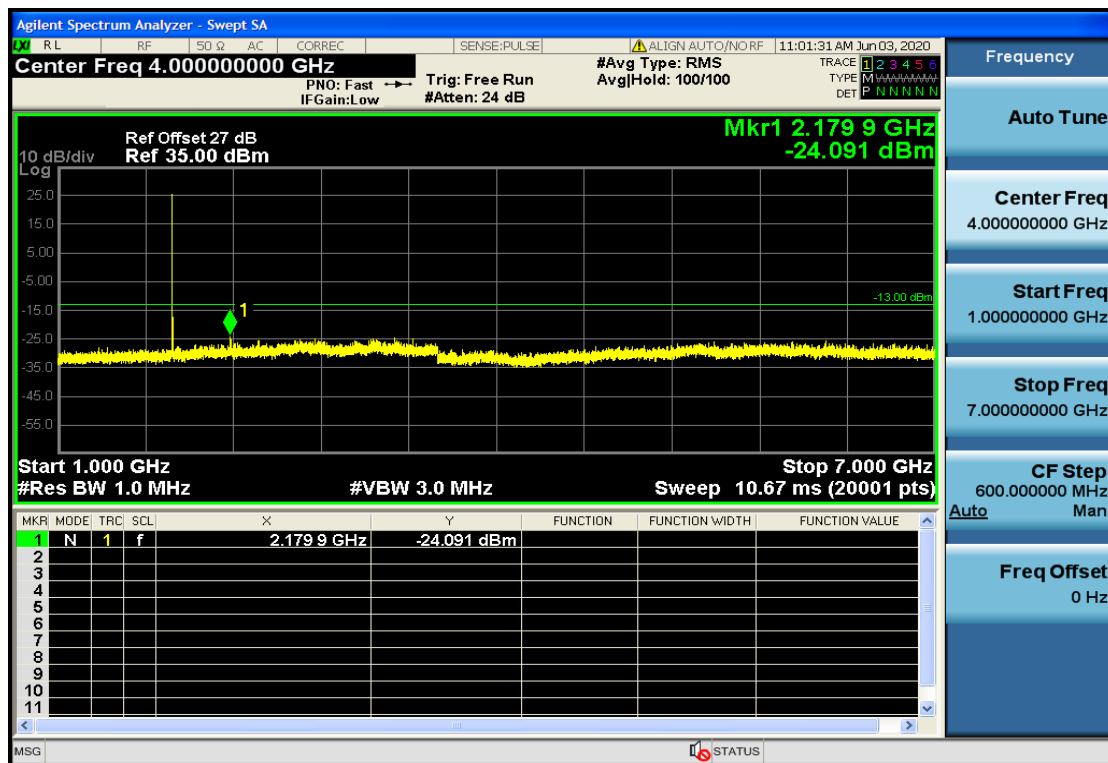

OB66-3-1778.5-QPSK-1#HIGH@1GHz-7GHz@Pass