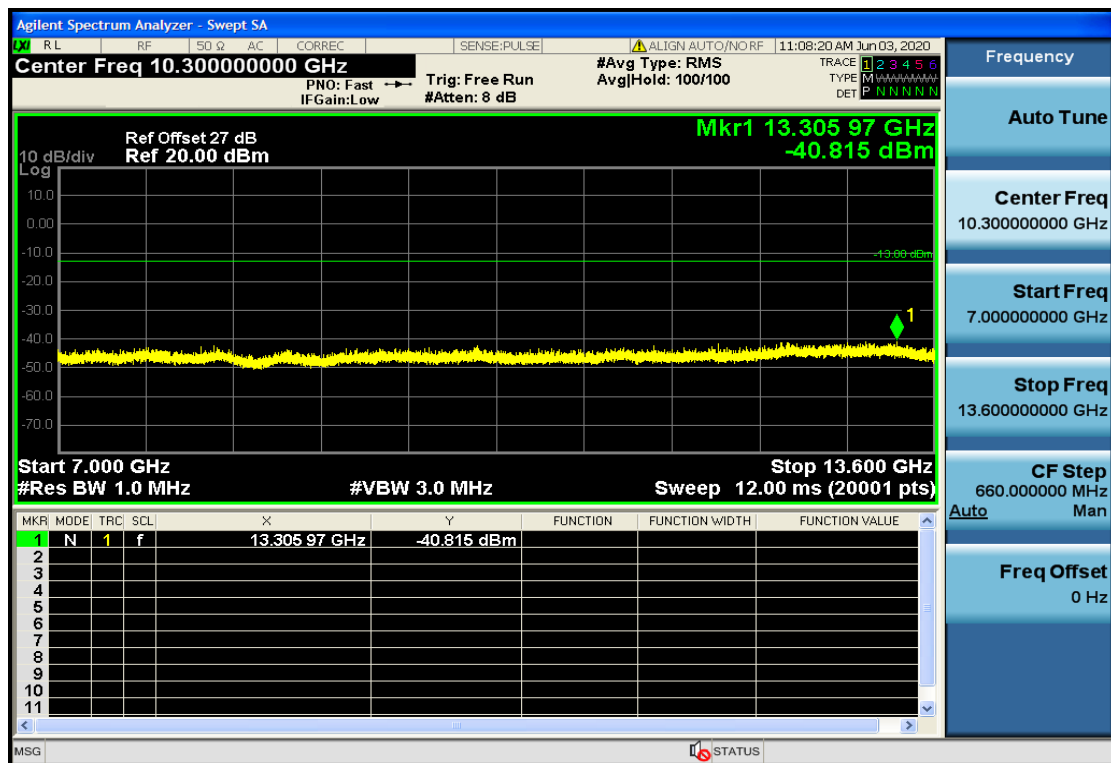

OB66-5-1745-QPSK-1#HIGH@7GHz-13.6GHz@Pass