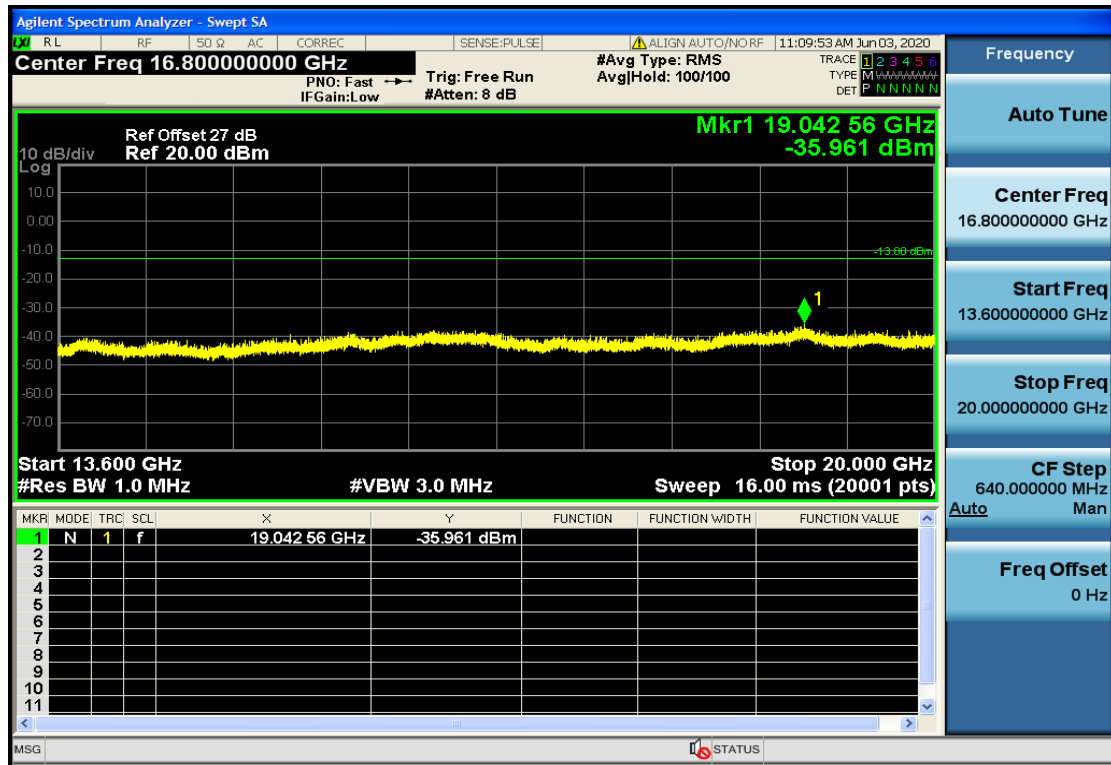

OB66-5-1777.5-QPSK-25#LOW@13.6GHz-20GHz@Pass