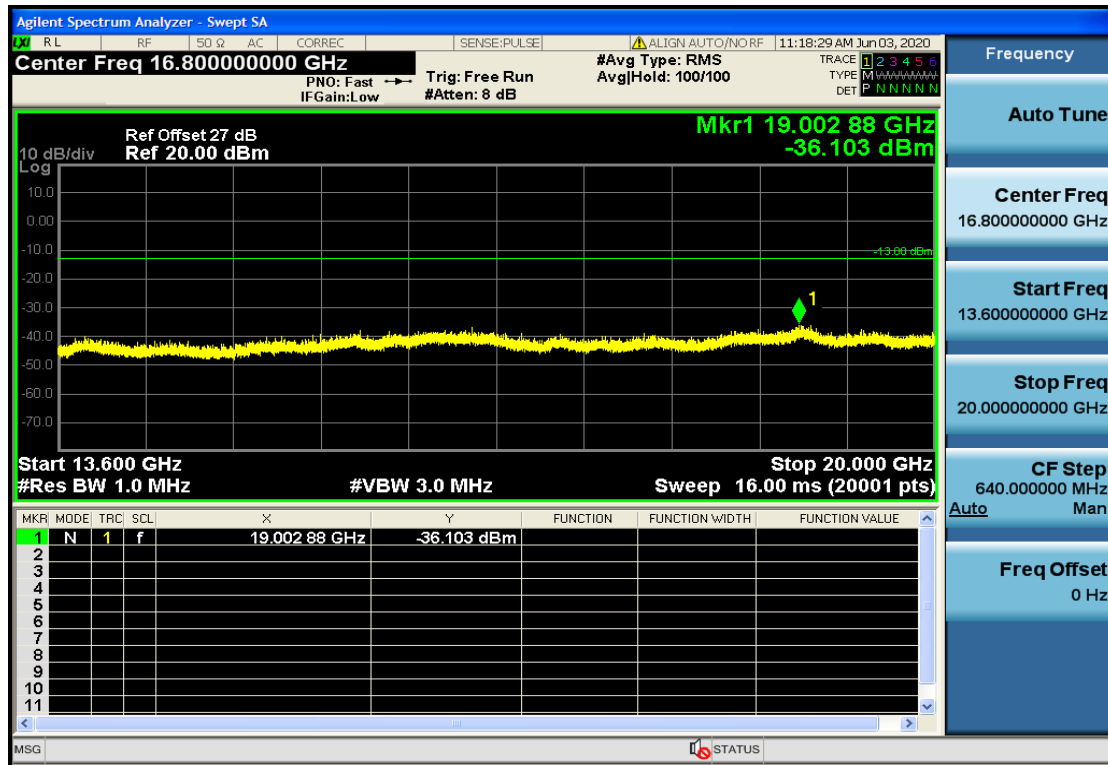

OB66-10-1745-QPSK-1#HIGH@13.6GHz-20GHz@Pass