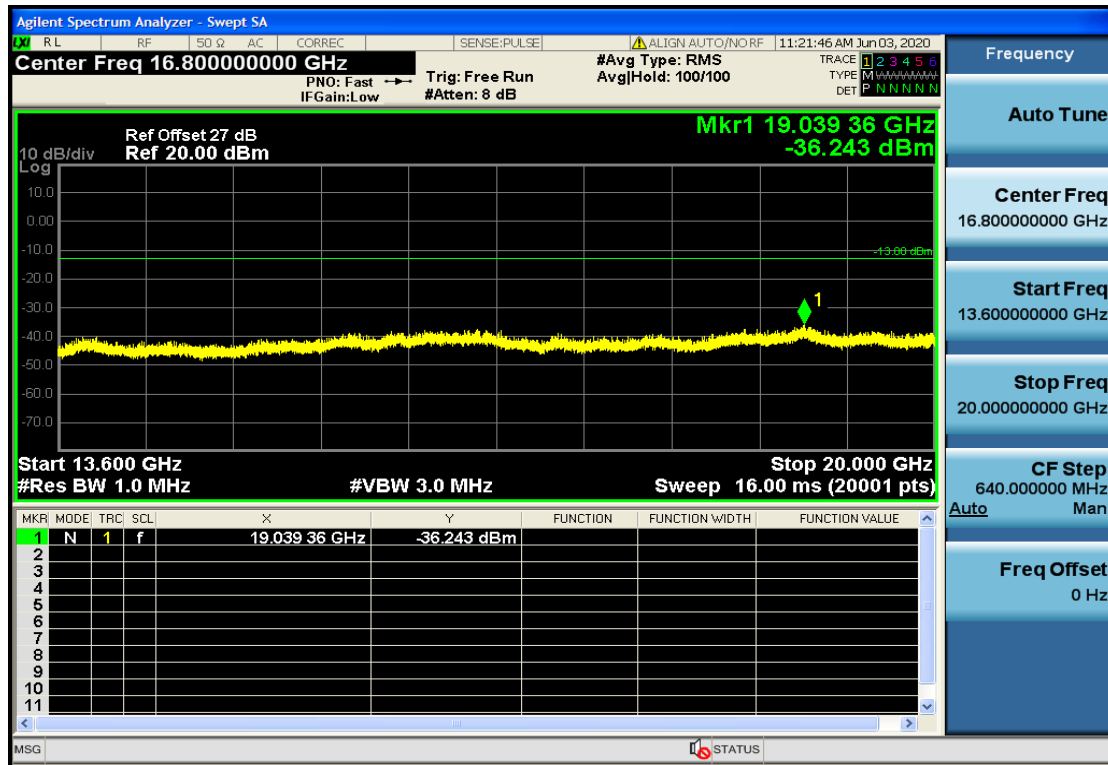

OB66-10-1775-QPSK-1#HIGH@13.6GHz-20GHz@Pass