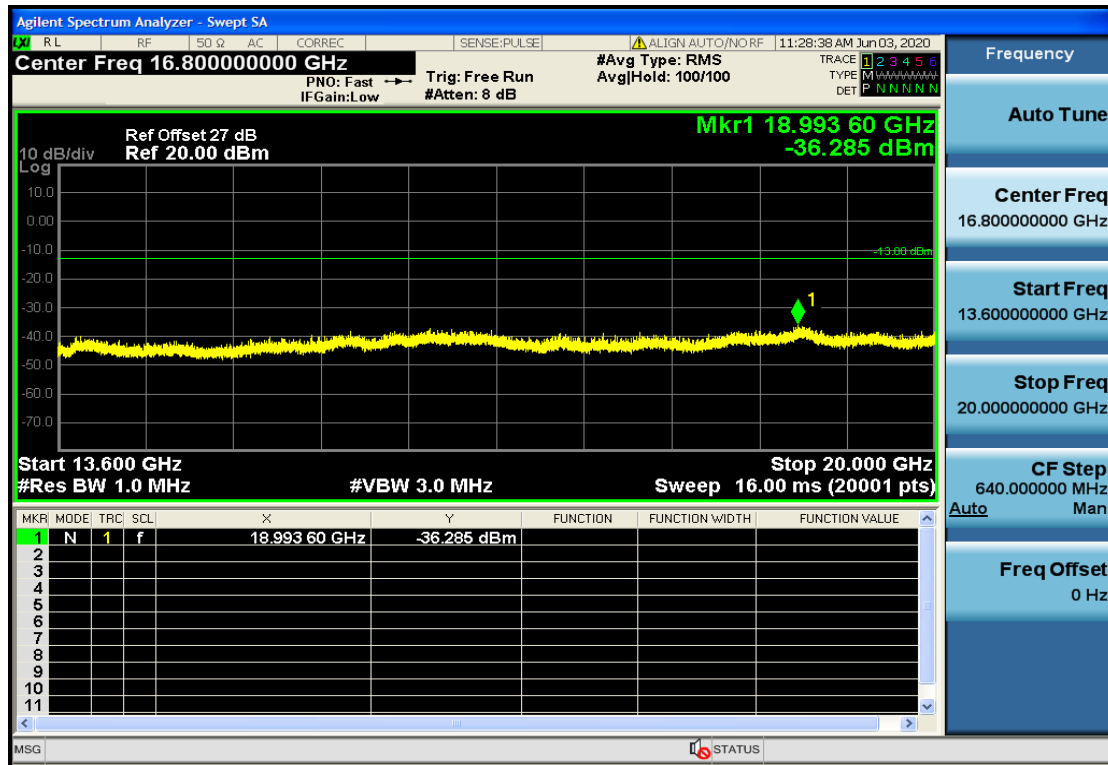

OB66-15-1745-QPSK-1#HIGH@13.6GHz-20GHz@Pass