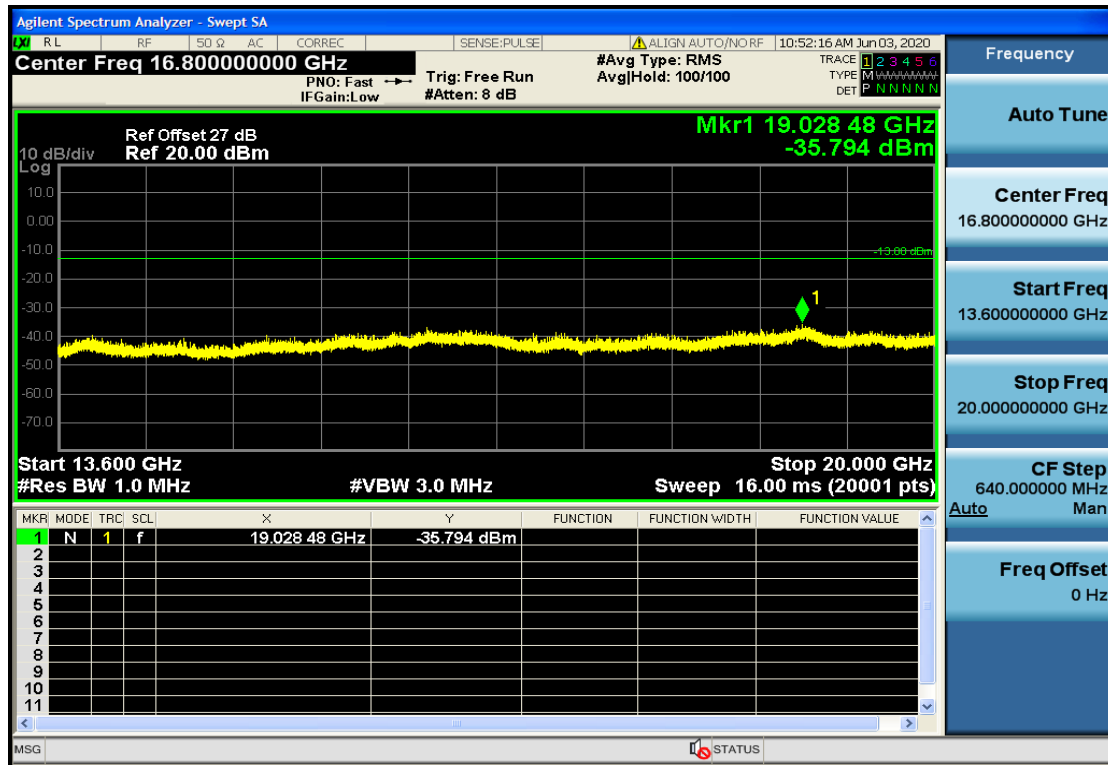

OB66-1.4-1779.3-QPSK-1#HIGH@13.6GHz-20GHz@Pass