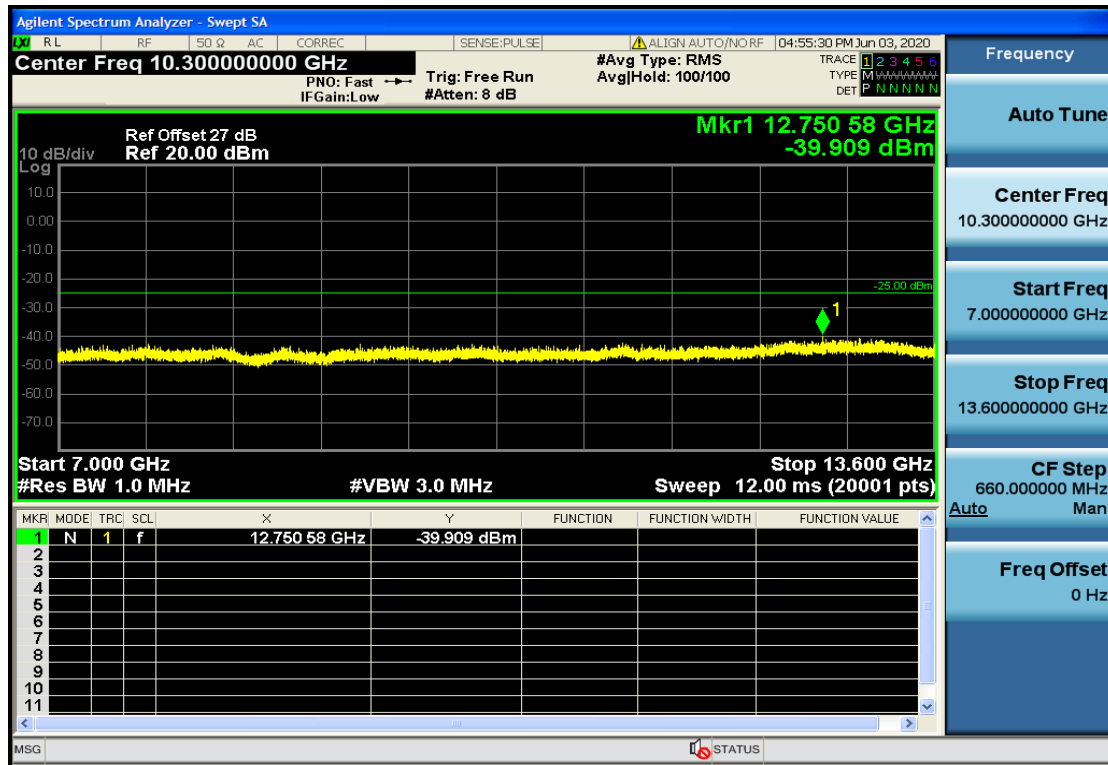

OB41-15-2503.5-QPSK-1#HIGH@7GHz-13.6GHz@Pass