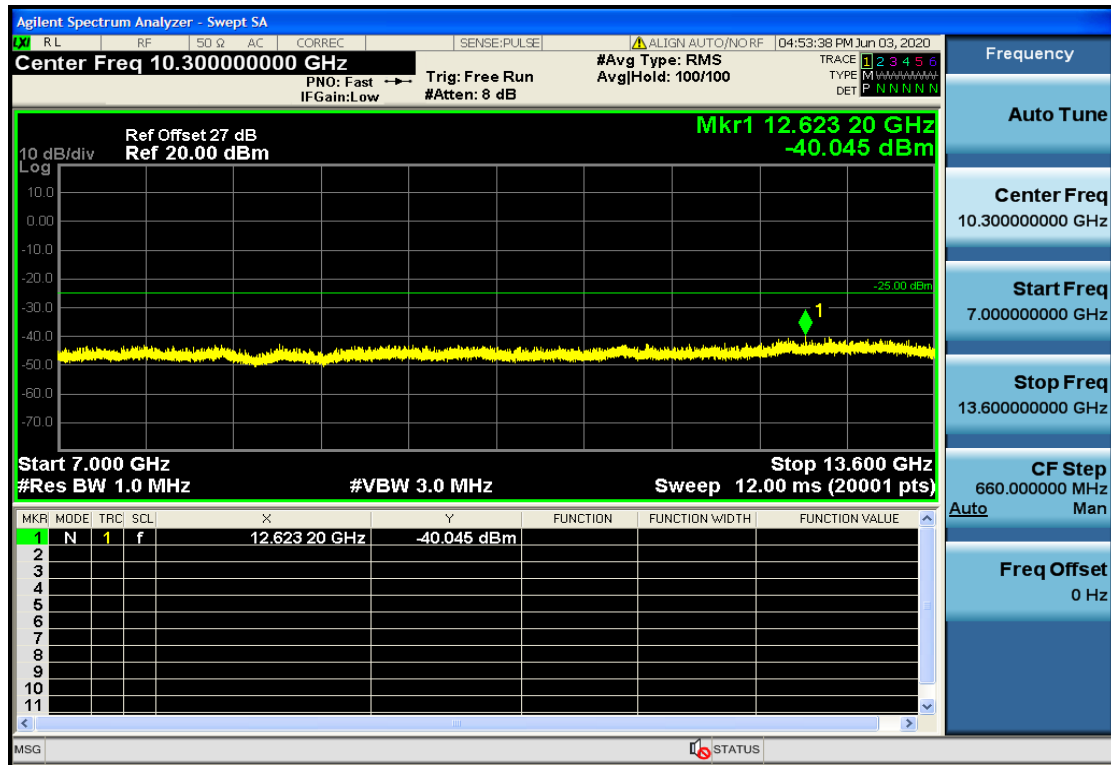

OB41-15-2503.5-QPSK-75#LOW@7GHz-13.6GHz@Pass