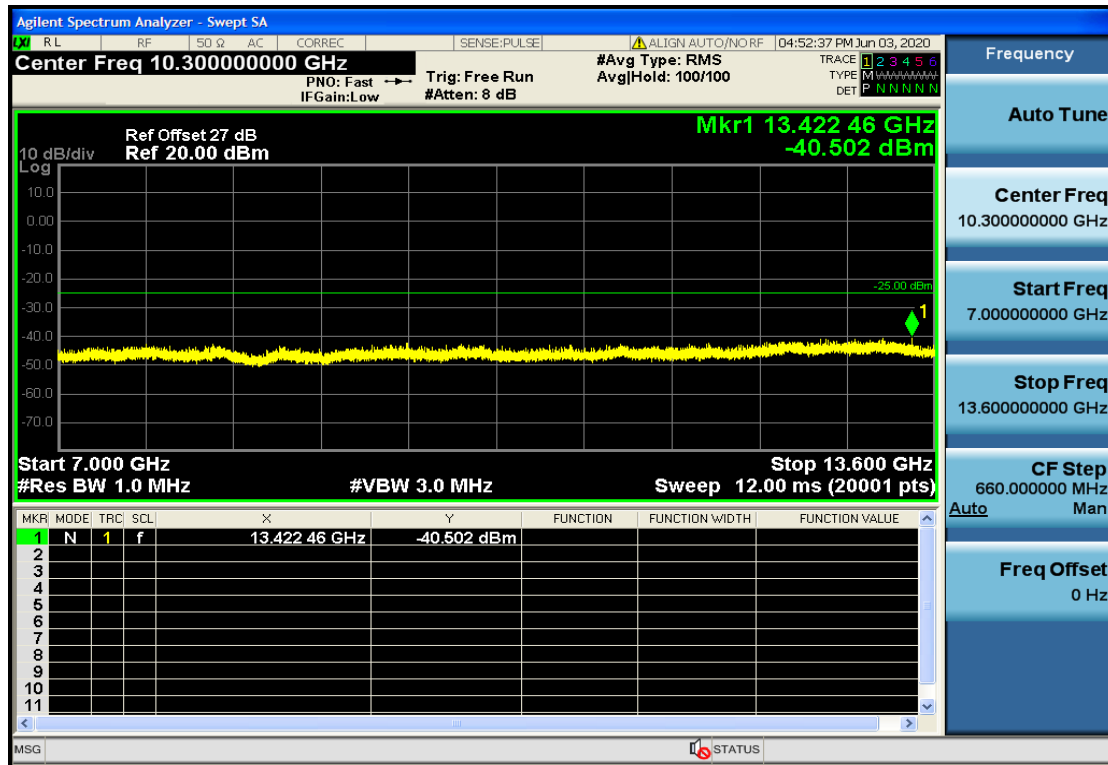

OB41-10-2685-QPSK-1#LOW@13.6GHz-20GHz@Pass

OB41-10-2685-QPSK-1#HIGH@30mHz-1GHz@Pass

OB41-10-2685-QPSK-1#HIGH@1GHz-7GHz@Pass

OB41-10-2685-QPSK-1#HIGH@7GHz-13.6GHz@Pass

OB41-10-2685-QPSK-1#HIGH@13.6GHz-20GHz@Pass