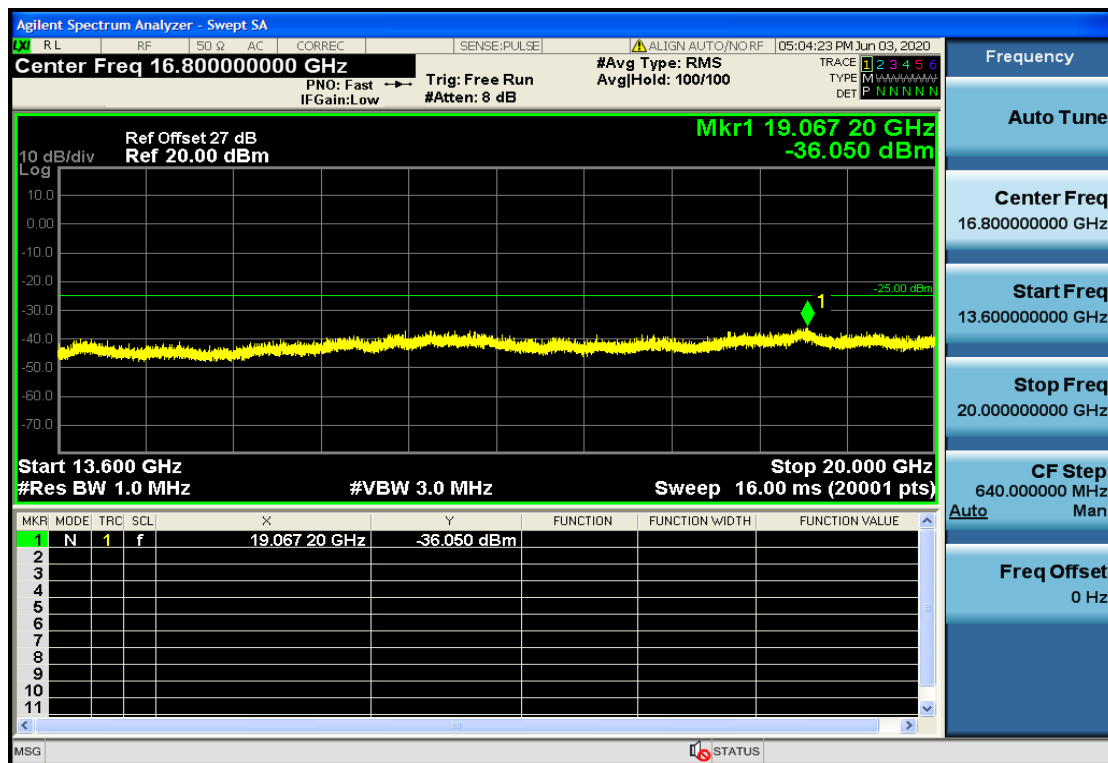

OB41-20-2506-QPSK-1#HIGH@13.6GHz-20GHz@Pass