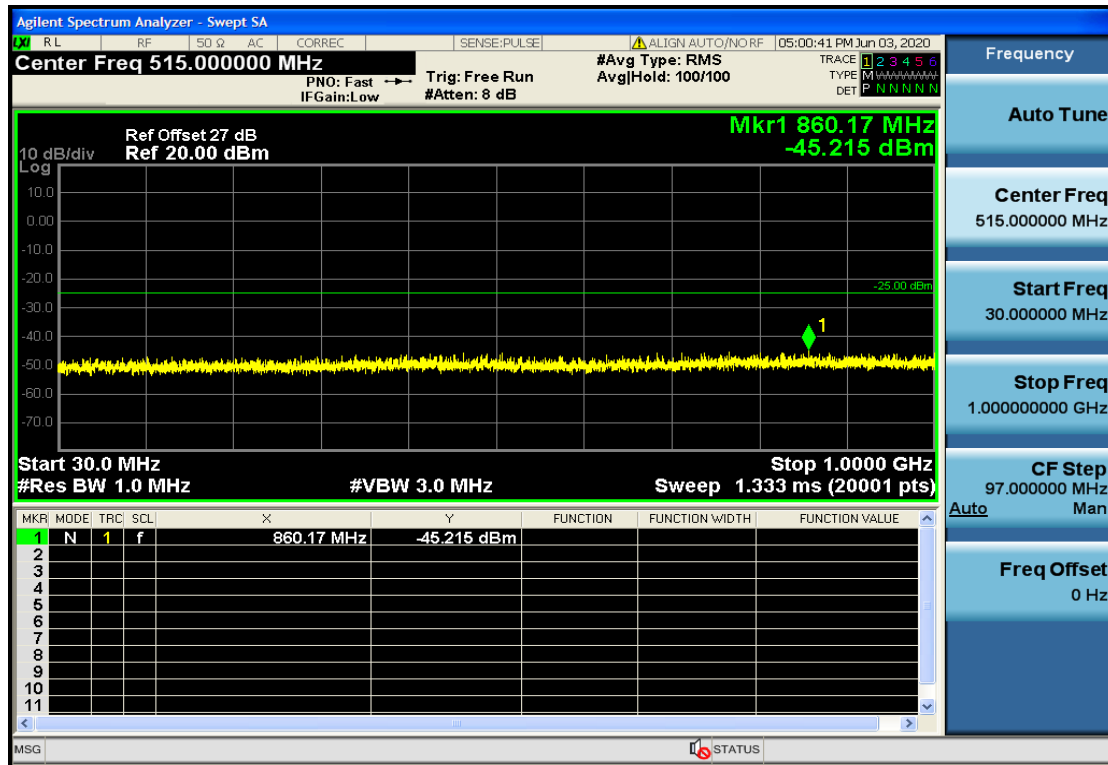

OB41-15-2682.5-QPSK-1#HIGH@30mHz-1GHz@Pass