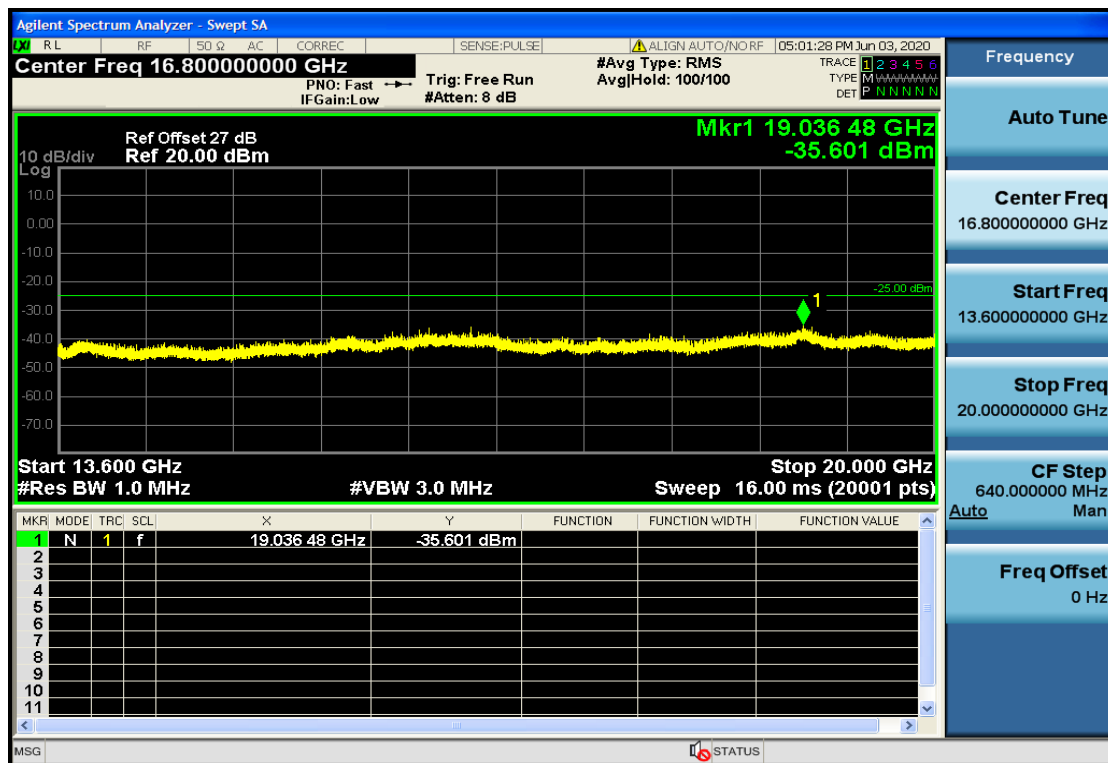

OB41-15-2682.5-QPSK-1#HIGH@13.6GHz-20GHz@Pass