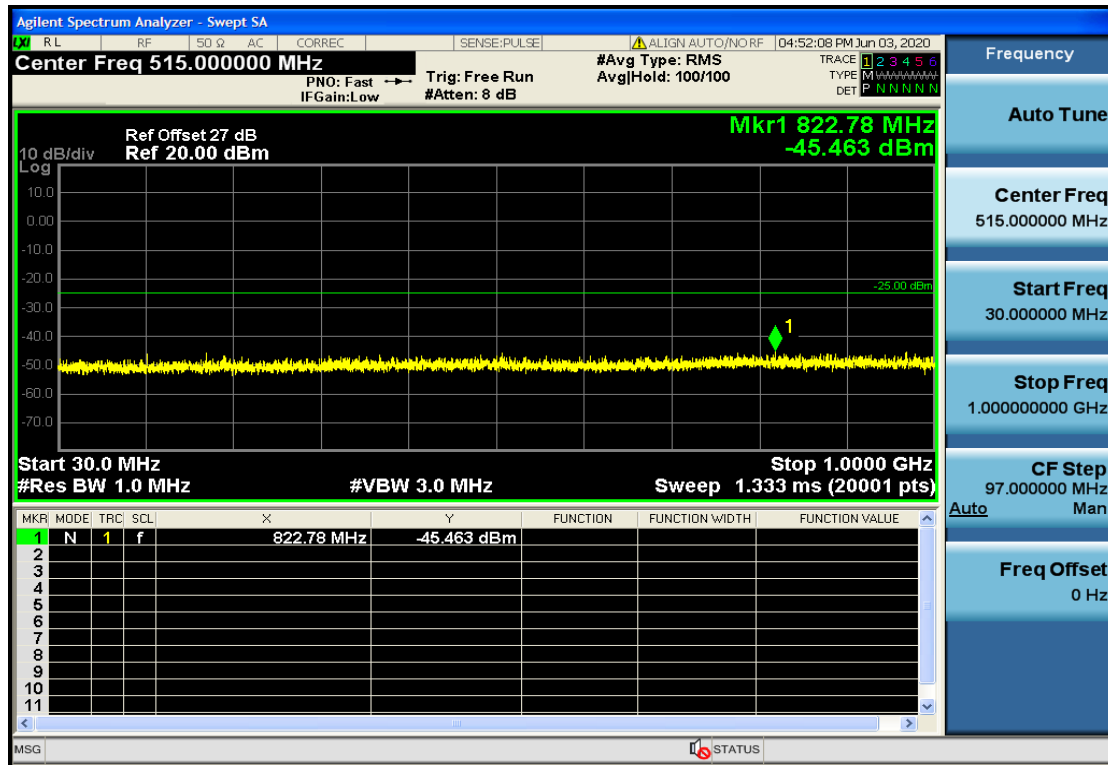

OB41-10-2685-QPSK-1#HIGH@30mHz-1GHz@Pass