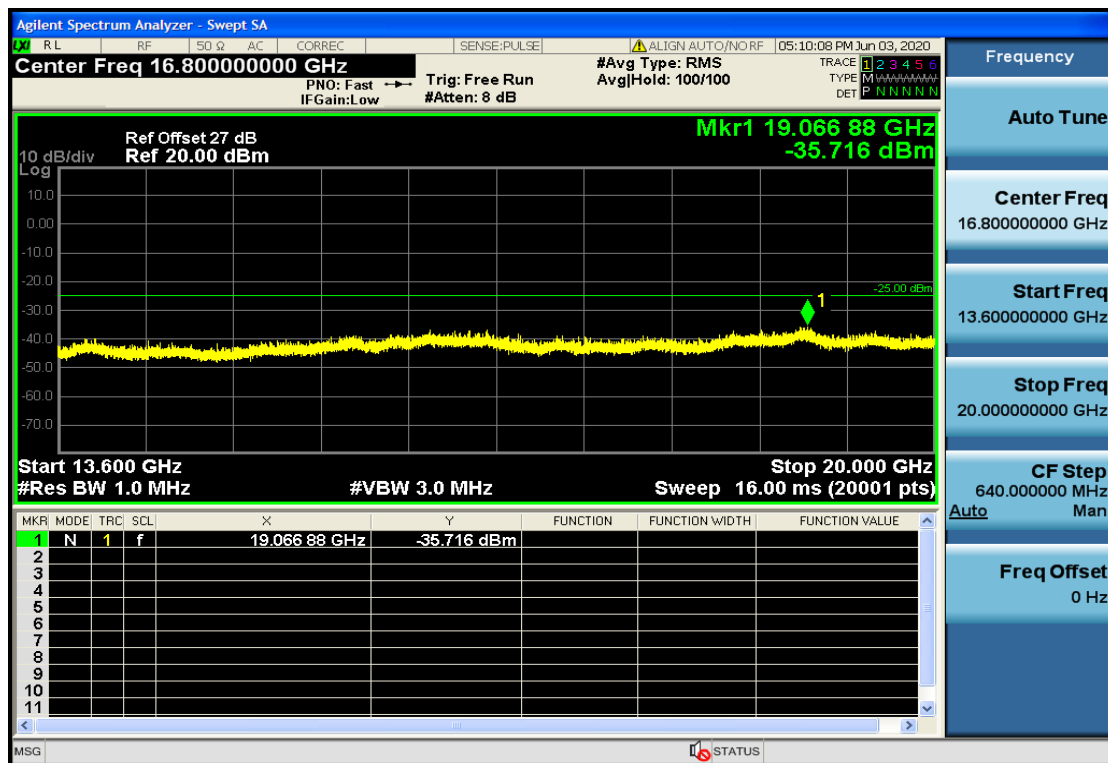

OB41-20-2680-QPSK-1#HIGH@13.6GHz-20GHz@Pass