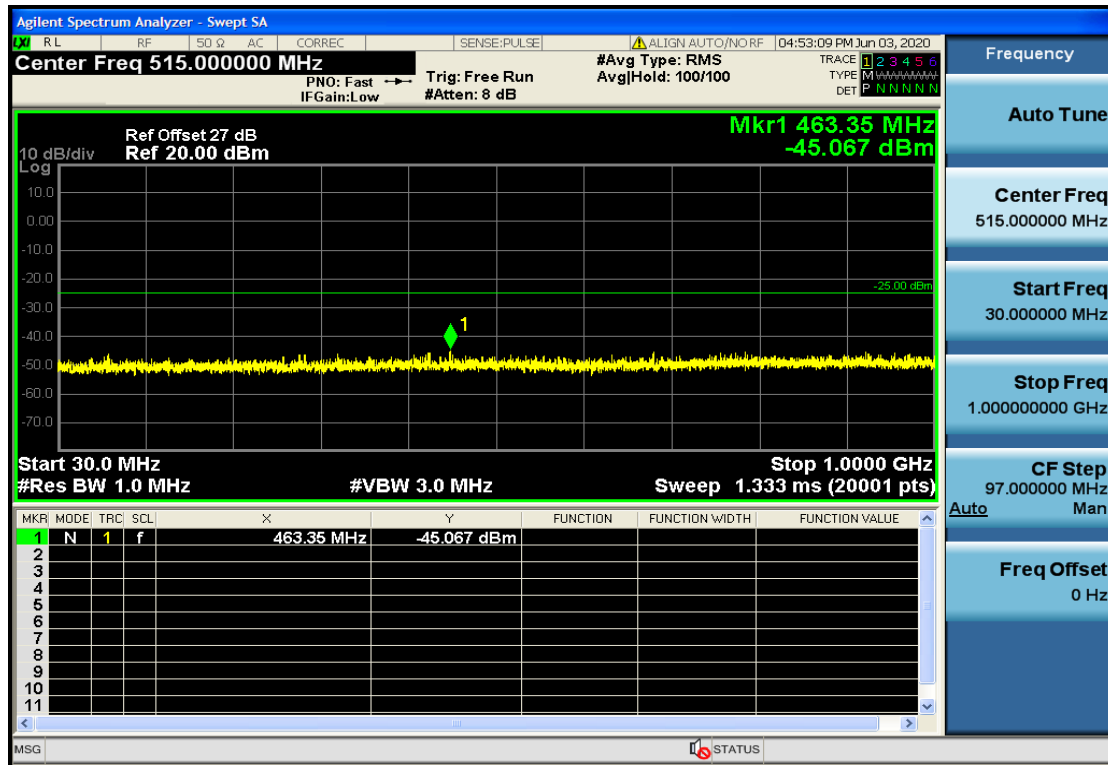

OB41-15-2503.5-QPSK-75#LOW@30mHz-1GHz@Pass