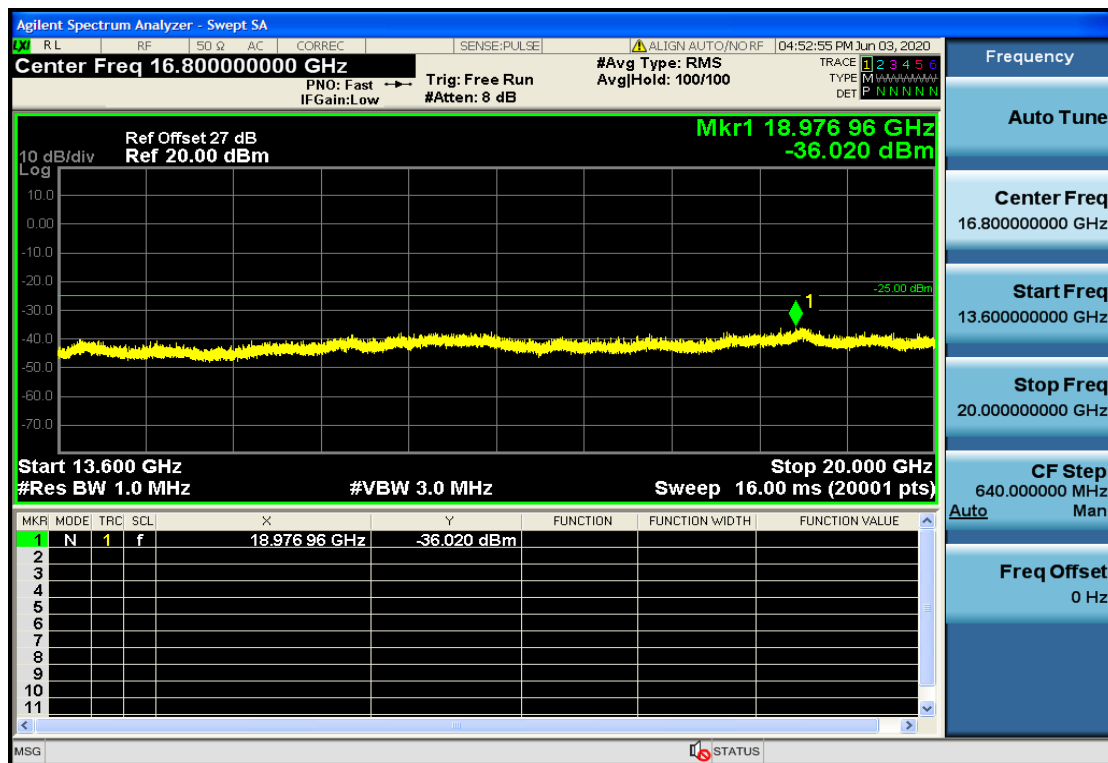

OB41-10-2685-QPSK-1#LOW@13.6GHz-20GHz@Pass

OB41-10-2685-QPSK-1#HIGH@30mHz-1GHz@Pass

OB41-10-2685-QPSK-1#HIGH@1GHz-7GHz@Pass

OB41-10-2685-QPSK-1#HIGH@7GHz-13.6GHz@Pass

OB41-10-2685-QPSK-1#HIGH@13.6GHz-20GHz@Pass