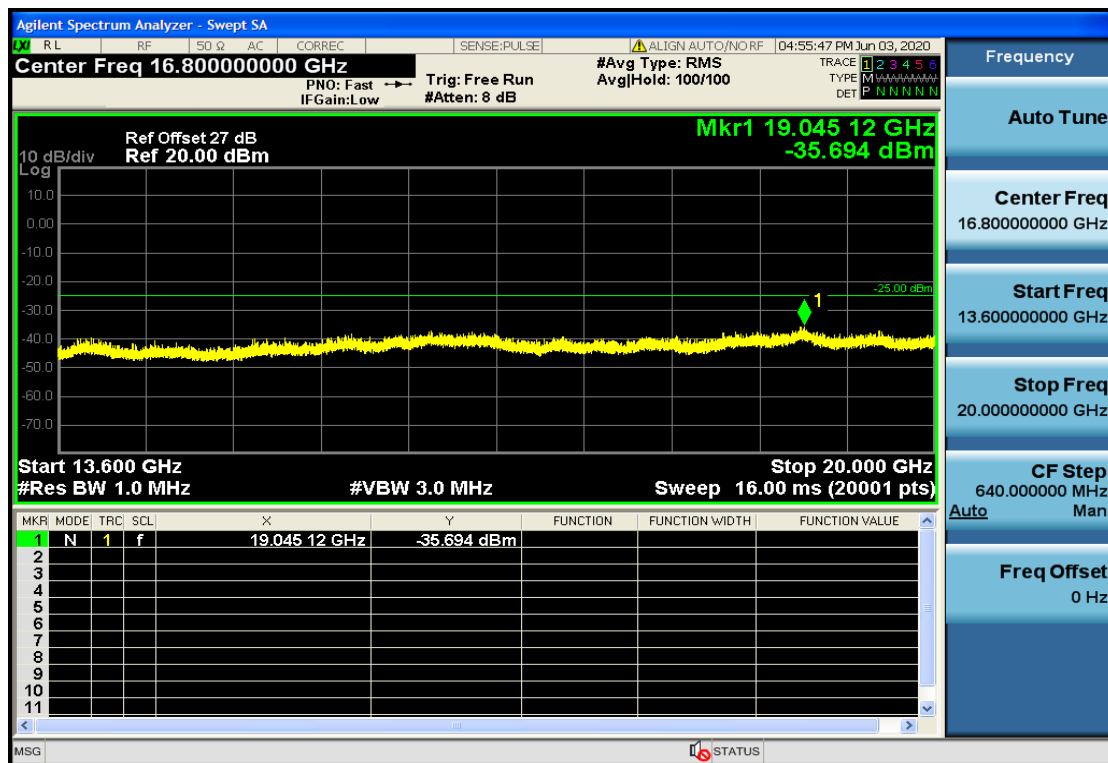

OB41-15-2503.5-QPSK-1#HIGH@13.6GHz-20GHz@Pass