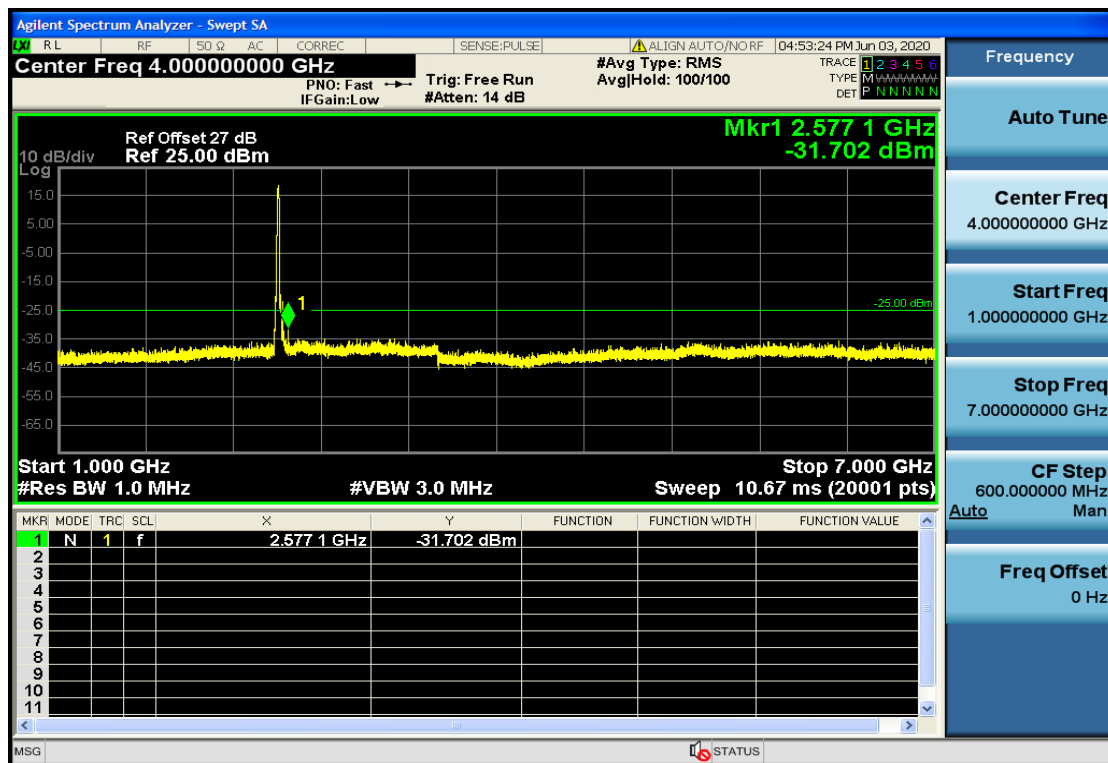

OB41-15-2503.5-QPSK-75#LOW@1GHz-7GHz@Pass