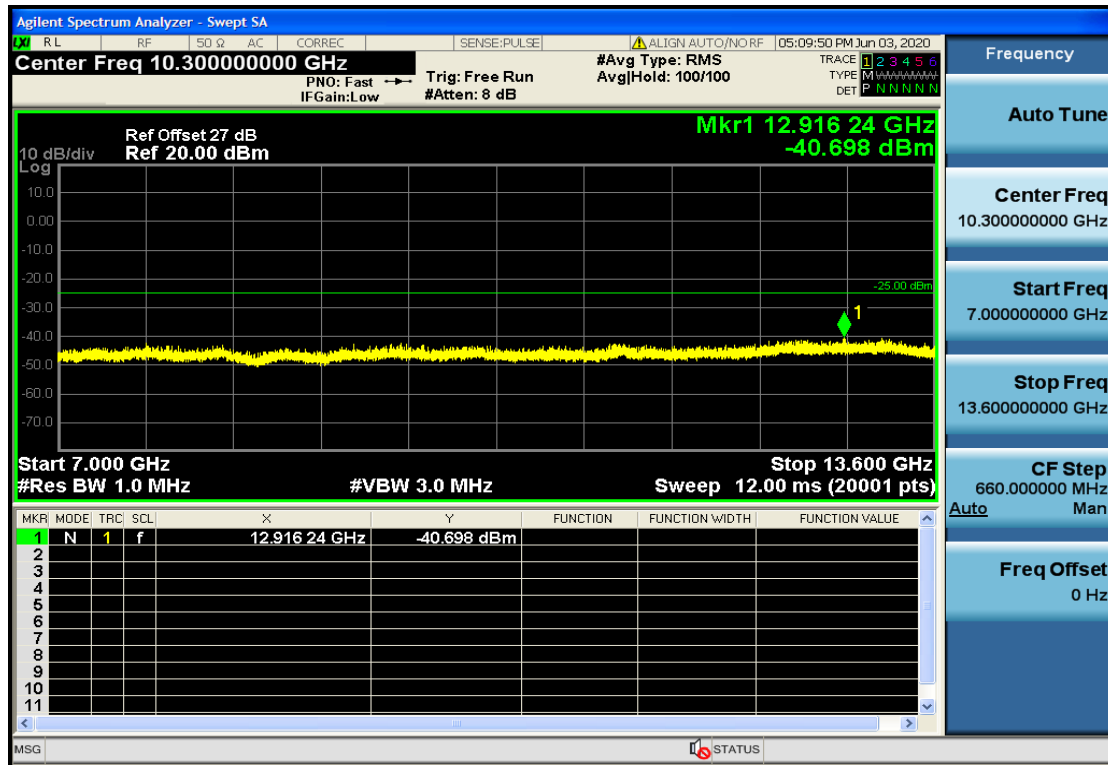

OB41-20-2680-QPSK-1#HIGH@7GHz-13.6GHz@Pass