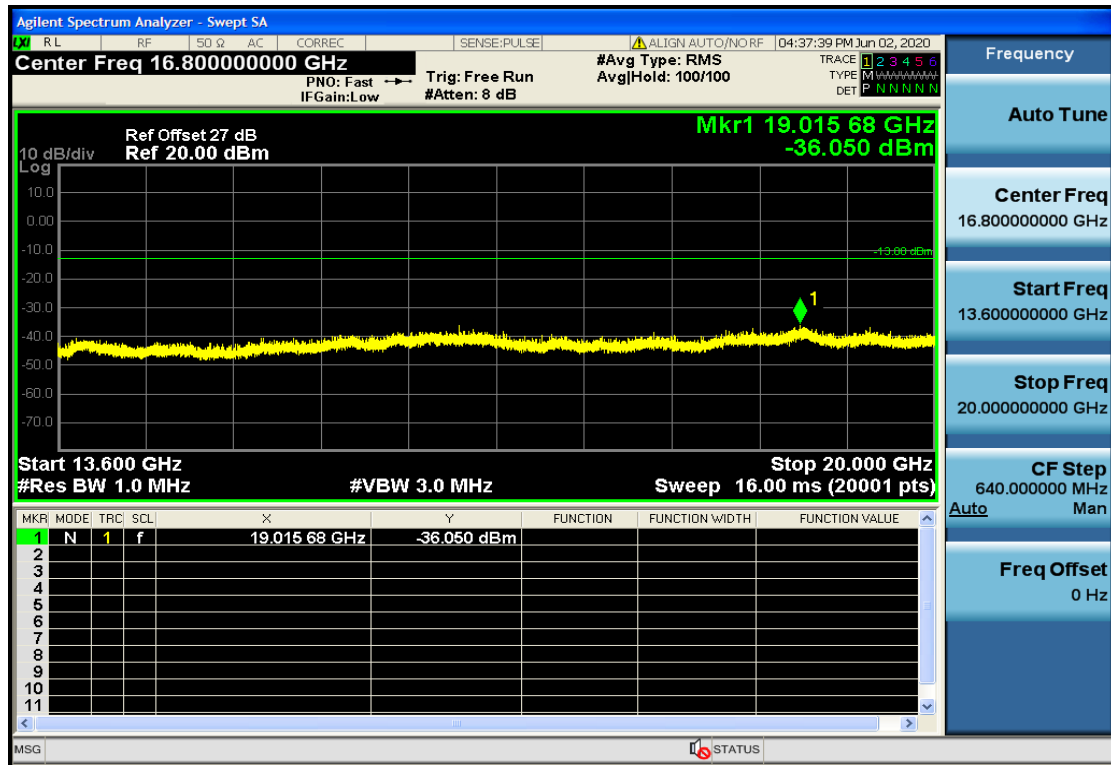

OB4-5-1732.5-QPSK-1#HIGH@13.6GHz-20GHz@Pass