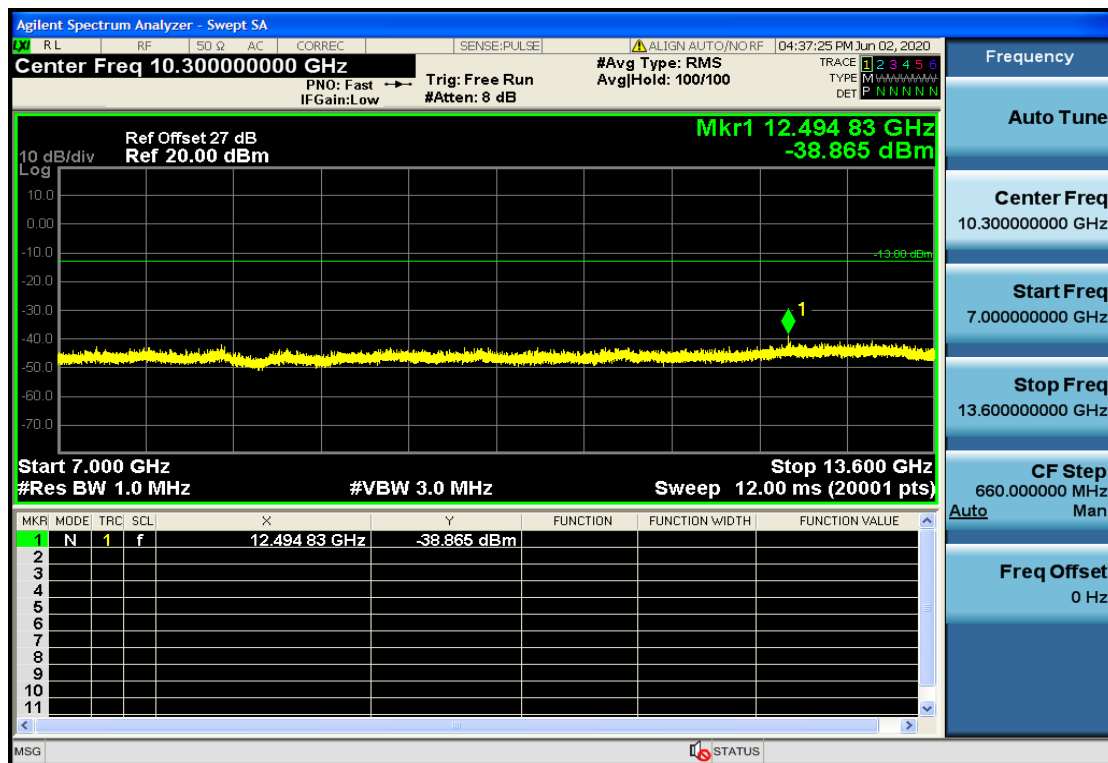

OB4-5-1732.5-QPSK-1#HIGH@13.6GHz-20GHz@Pass

OB4-5-1732.5-QPSK-1#HIGH@1GHz-7GHz@Pass

OB4-5-1732.5-QPSK-1#HIGH@30mHz-1GHz@Pass

OB4-5-1732.5-QPSK-1#HIGH@7GHz-13.6GHz@Pass

OB4-5-1732.5-QPSK-1#LOW@13.6GHz-20GHz@Pass