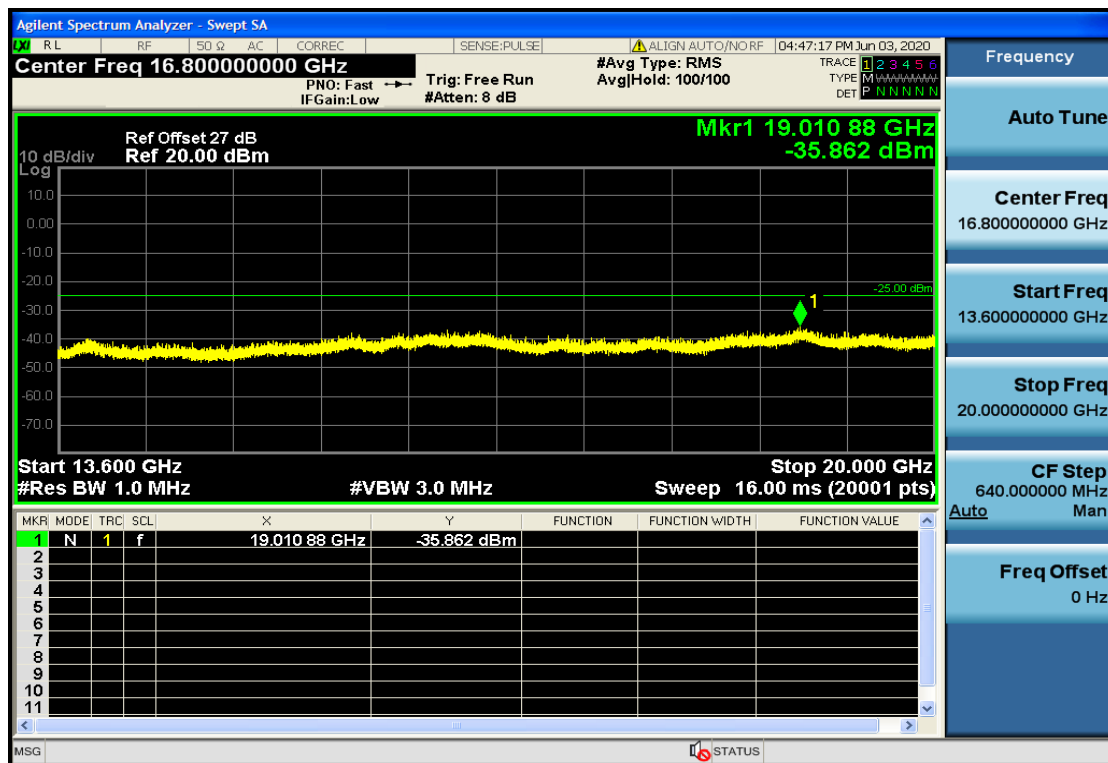

OB41-10-2501-QPSK-1#HIGH@13.6GHz-20GHz@Pass