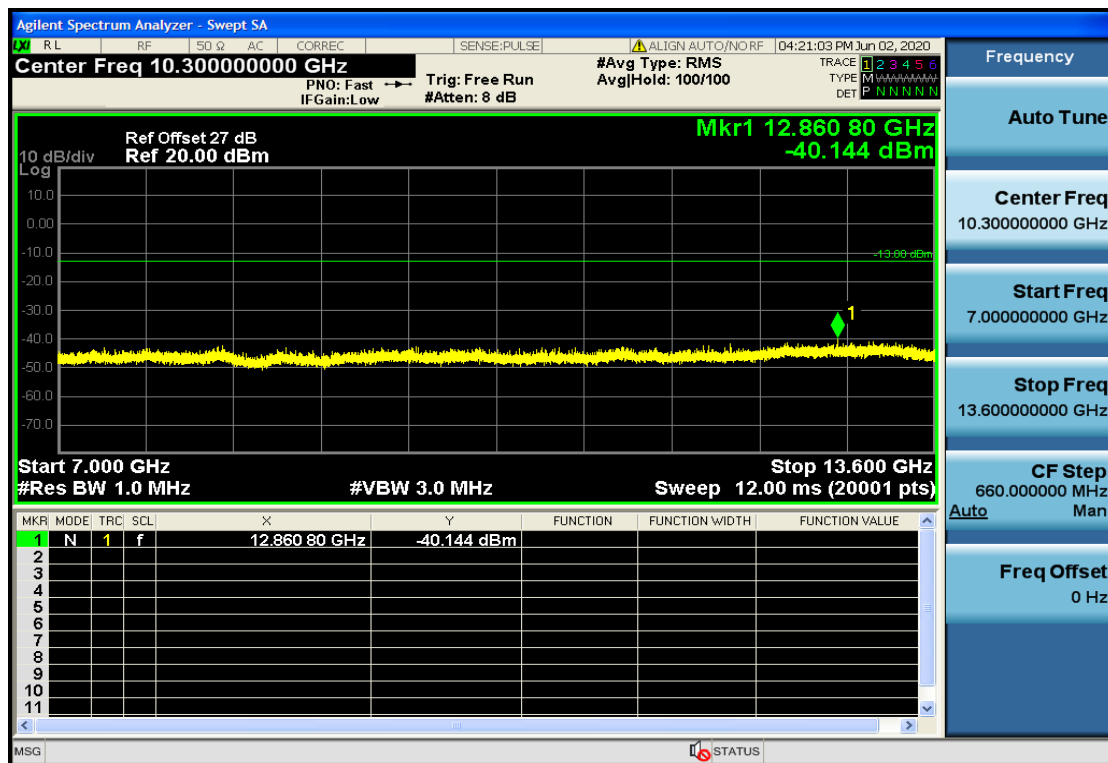

OB4-3-1732.5-QPSK-15#LOW@7GHz-13.6GHz@Pass

OB4-3-1753.5-QPSK-1#HIGH@13.6GHz-20GHz@Pass

OB4-3-1753.5-QPSK-1#HIGH@1GHz-7GHz@Pass

OB4-3-1753.5-QPSK-1#HIGH@30MHz-1GHz@Pass

OB4-3-1753.5-QPSK-1#HIGH@7GHz-13.6GHz@Pass