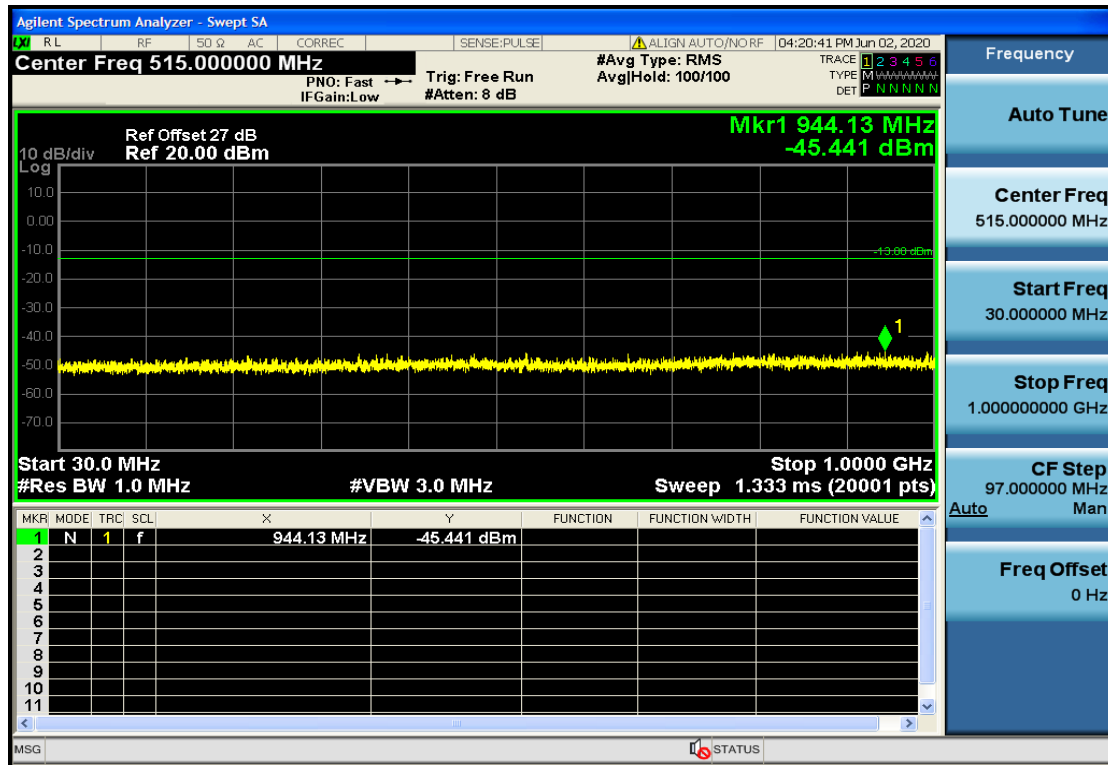

OB4-3-1732.5-QPSK-15#LOW@7GHz-13.6GHz@Pass

OB4-3-1753.5-QPSK-1#HIGH@13.6GHz-20GHz@Pass

OB4-3-1753.5-QPSK-1#HIGH@1GHz-7GHz@Pass

OB4-3-1753.5-QPSK-1#HIGH@30MHz-1GHz@Pass

OB4-3-1753.5-QPSK-1#HIGH@7GHz-13.6GHz@Pass