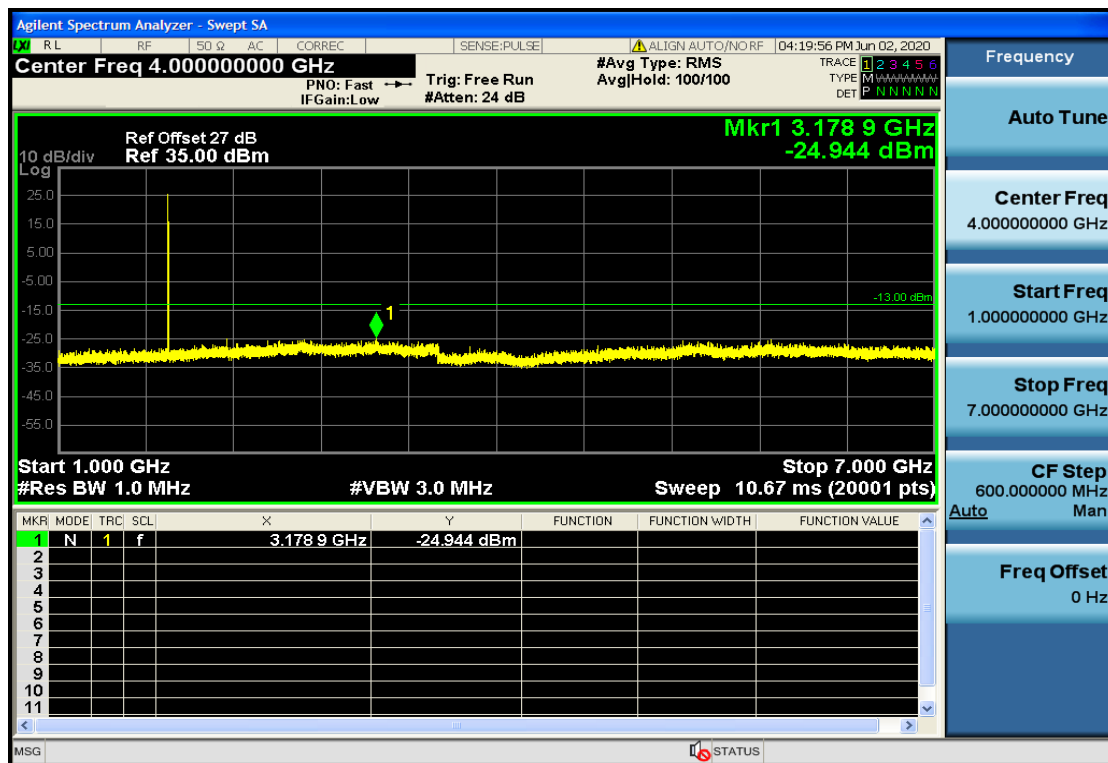

OB4-3-1753.5-QPSK-1#LOW@1GHz-7GHz@Pass