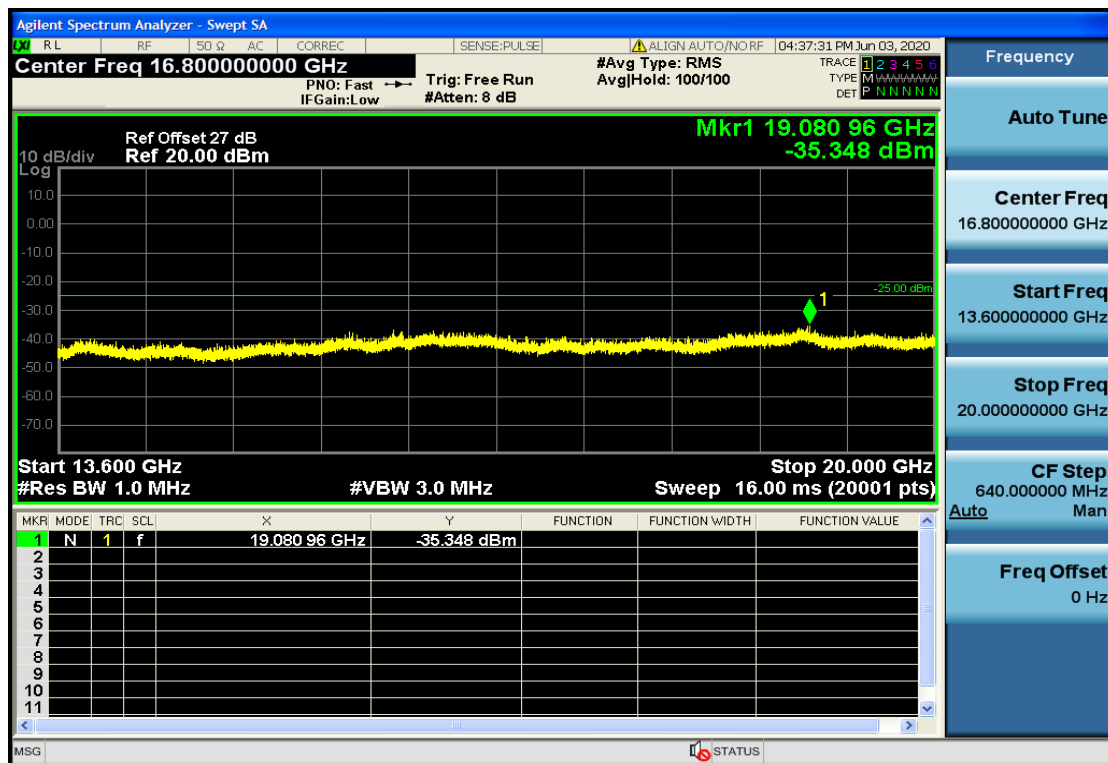

OB41-5-2498.5-QPSK-1#HIGH@13.6GHz-20GHz@Pass