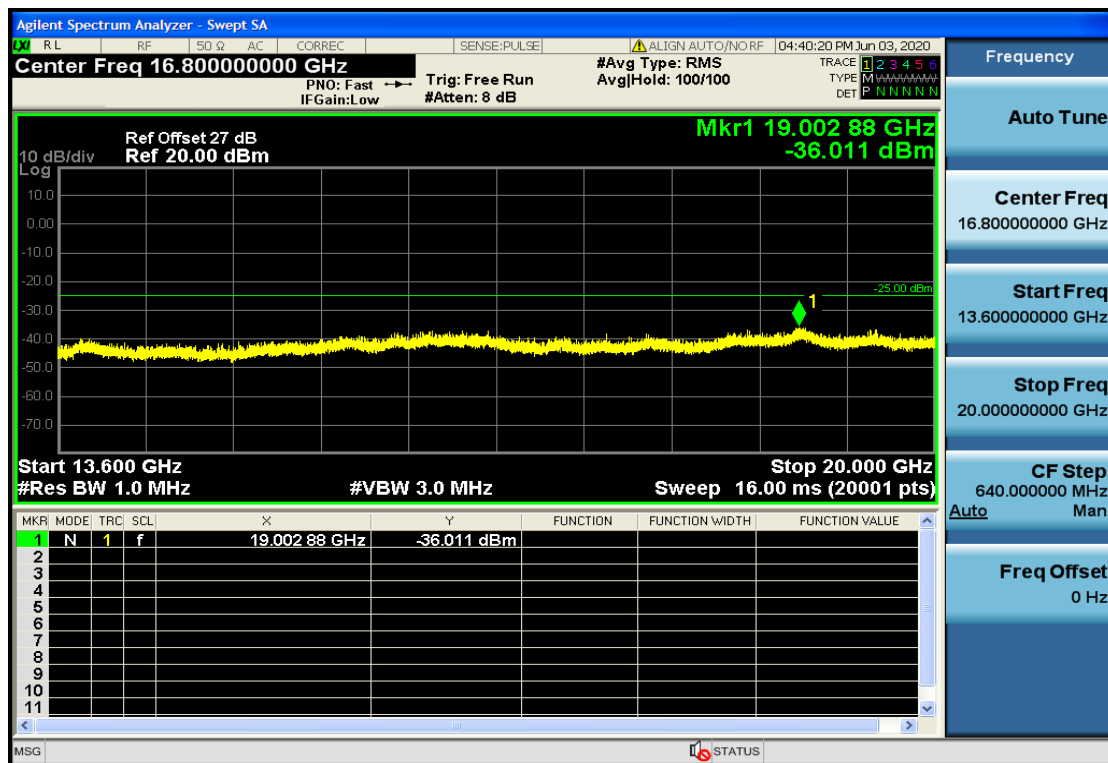

OB41-5-2593-QPSK-1#HIGH@13.6GHz-20GHz@Pass