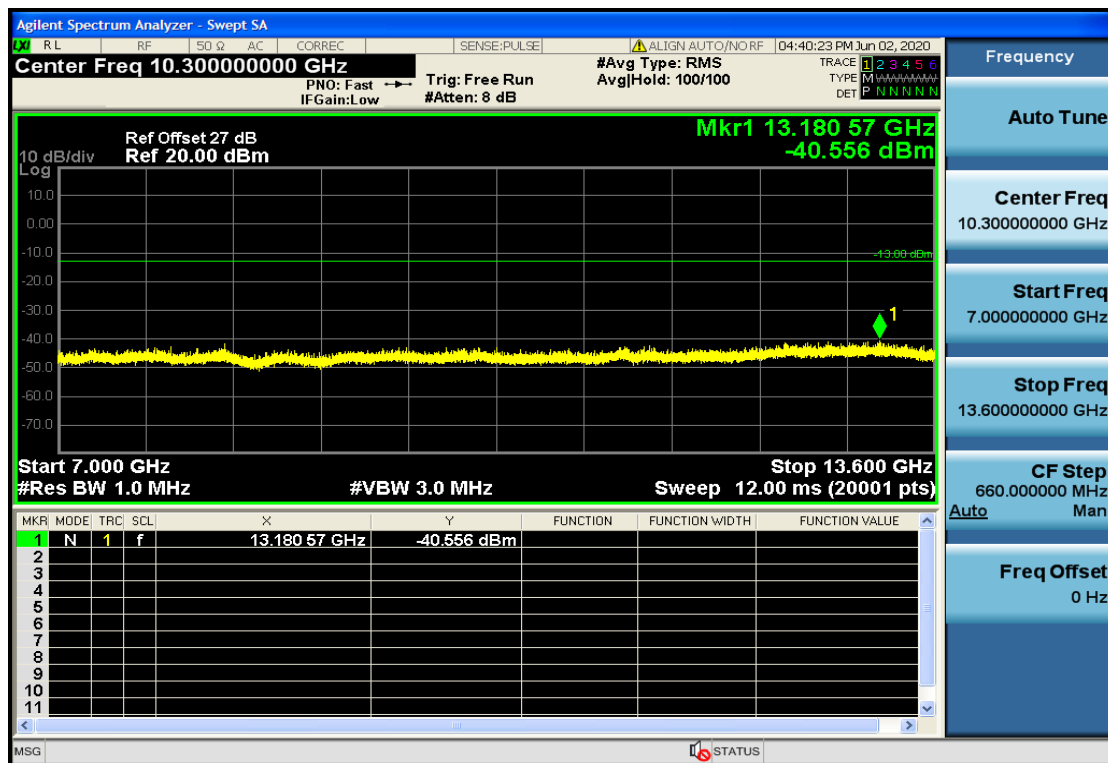

OB4-5-1752.5-QPSK-1#HIGH@7GHz-13.6GHz@Pass