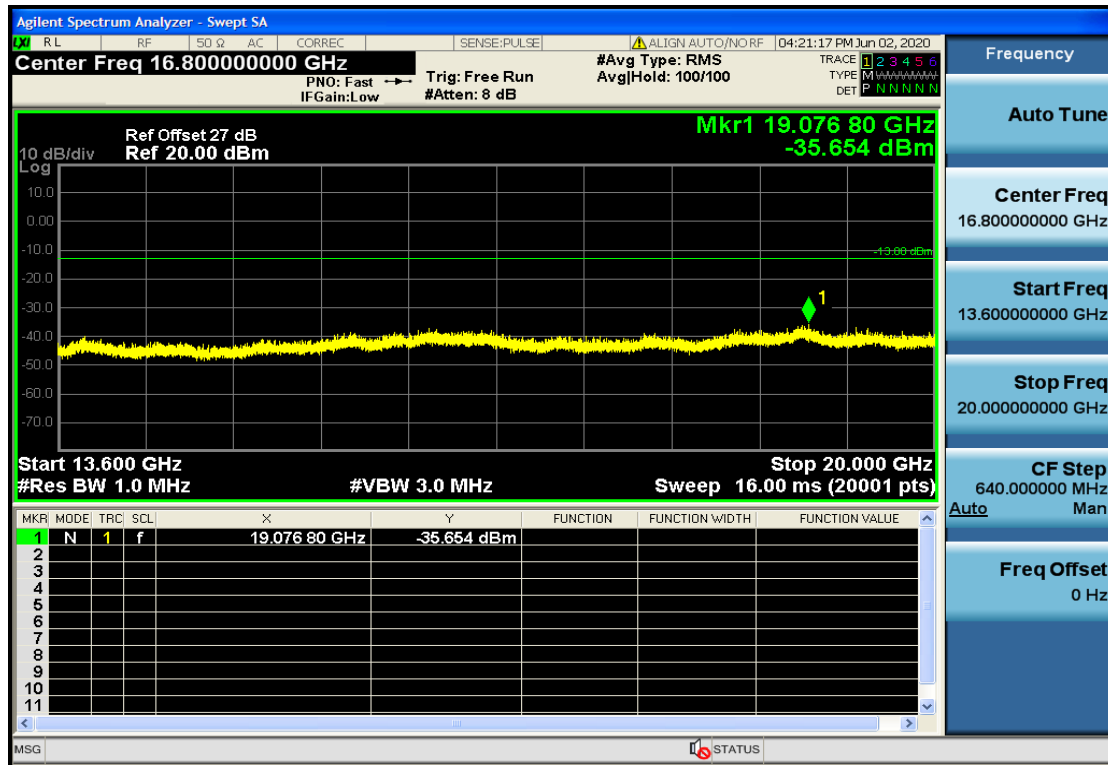

OB4-3-1753.5-QPSK-1#HIGH@13.6GHz-20GHz@Pass