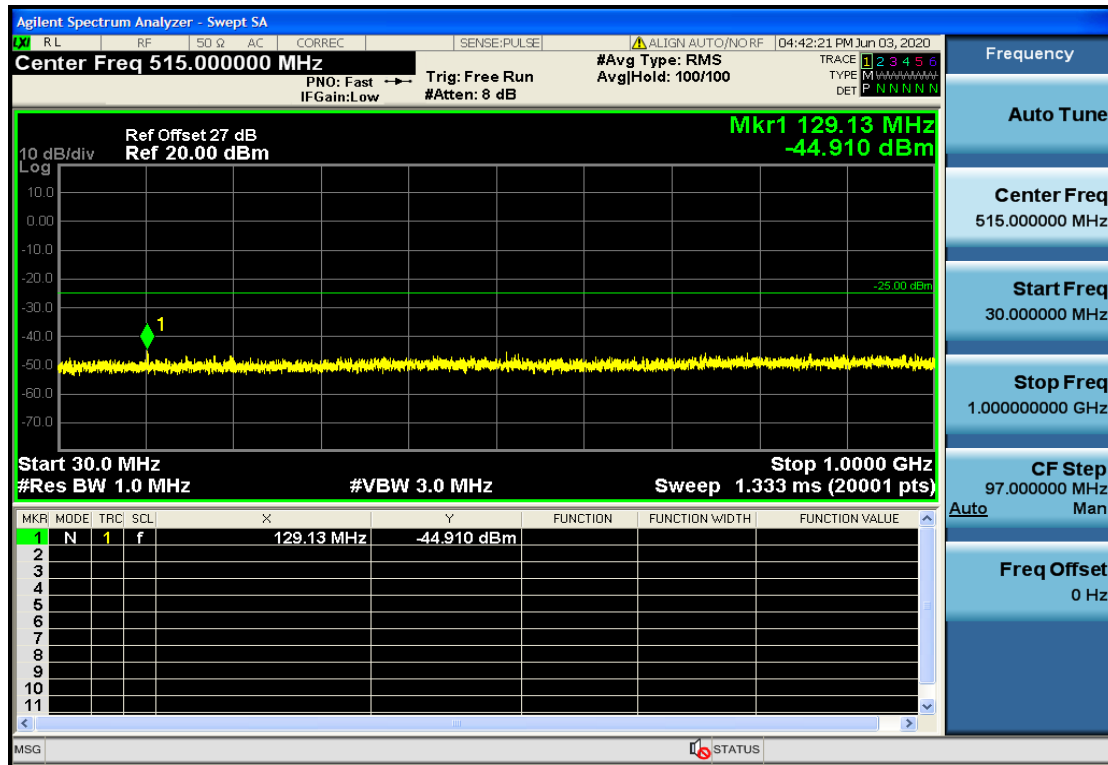

OB41-5-2687.5-QPSK-1#HIGH@30mHz-1GHz@Pass