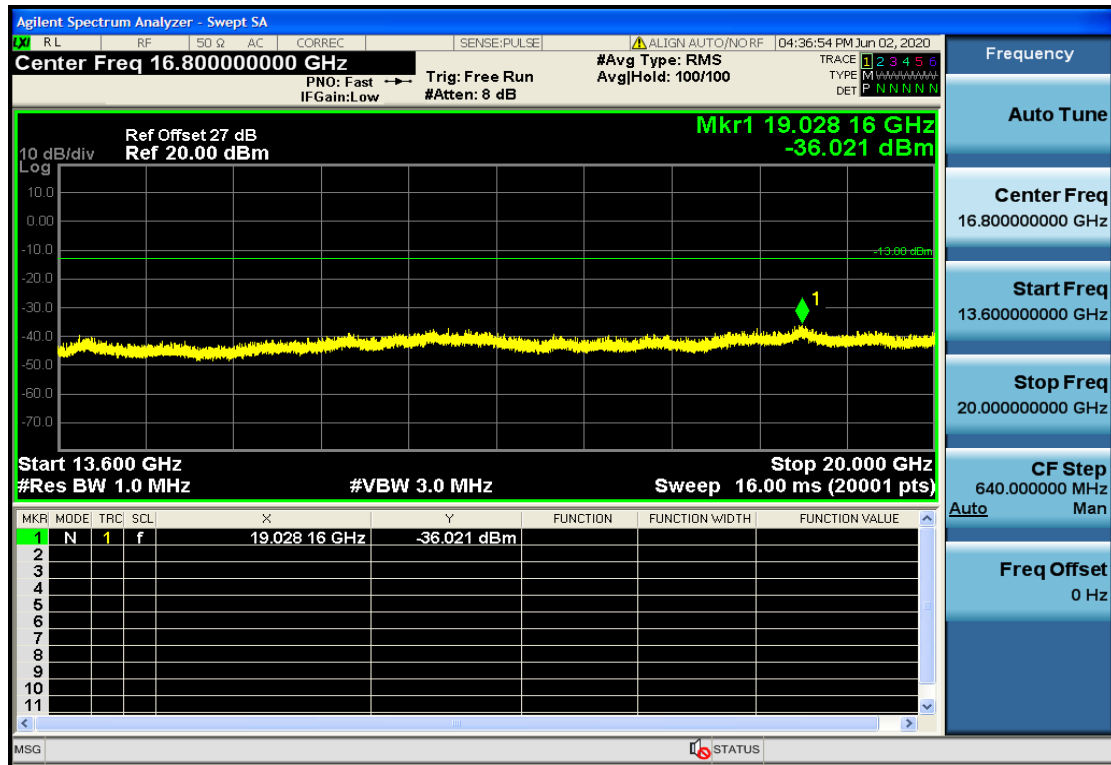

OB4-5-1732.5-QPSK-1#HIGH@13.6GHz-20GHz@Pass

OB4-5-1732.5-QPSK-1#HIGH@1GHz-7GHz@Pass

OB4-5-1732.5-QPSK-1#HIGH@30mHz-1GHz@Pass

OB4-5-1732.5-QPSK-1#HIGH@7GHz-13.6GHz@Pass

OB4-5-1732.5-QPSK-1#LOW@13.6GHz-20GHz@Pass