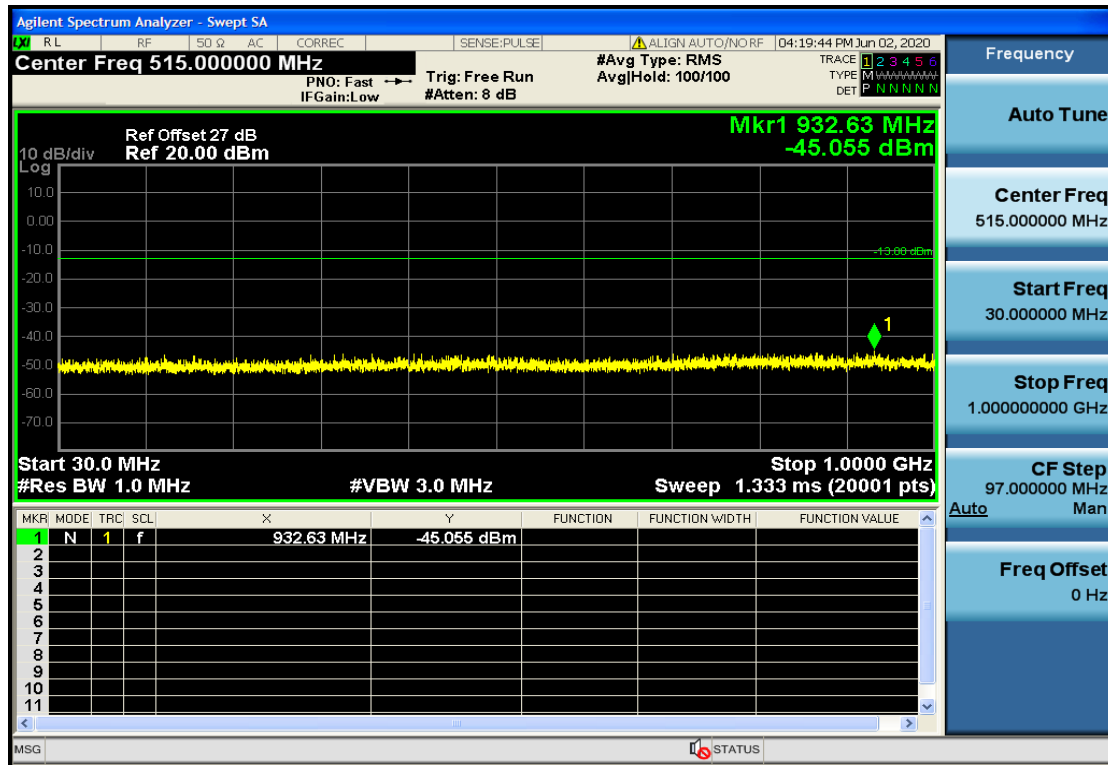

OB4-3-1753.5-QPSK-1#LOW@30mHz-1GHz@Pass