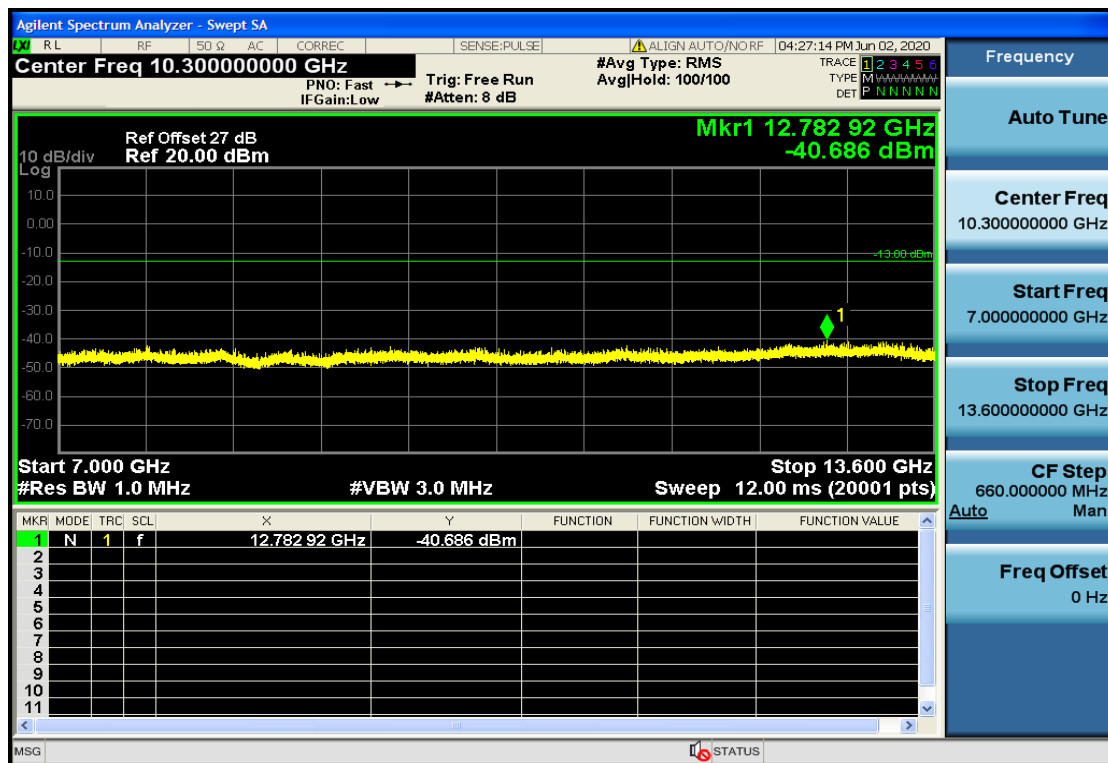

OB4-5-1712.5-QPSK-1#HIGH@7GHz-13.6GHz@Pass