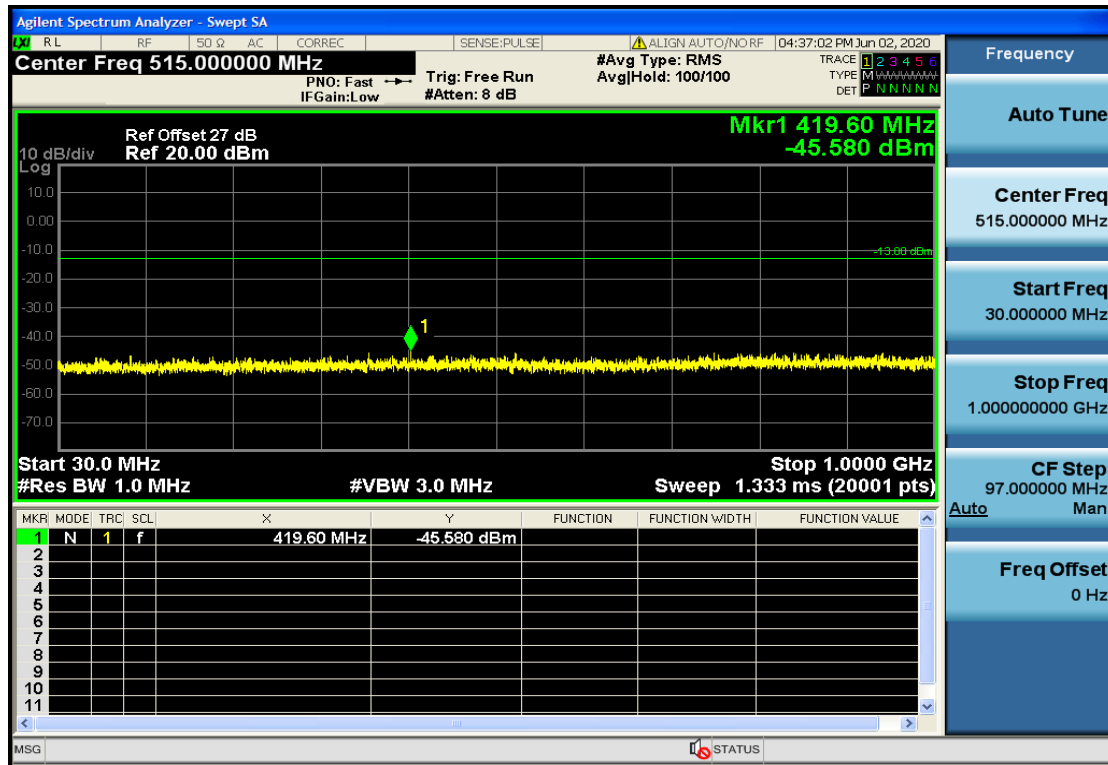

OB4-5-1732.5-QPSK-1#HIGH@30mHz-1GHz@Pass