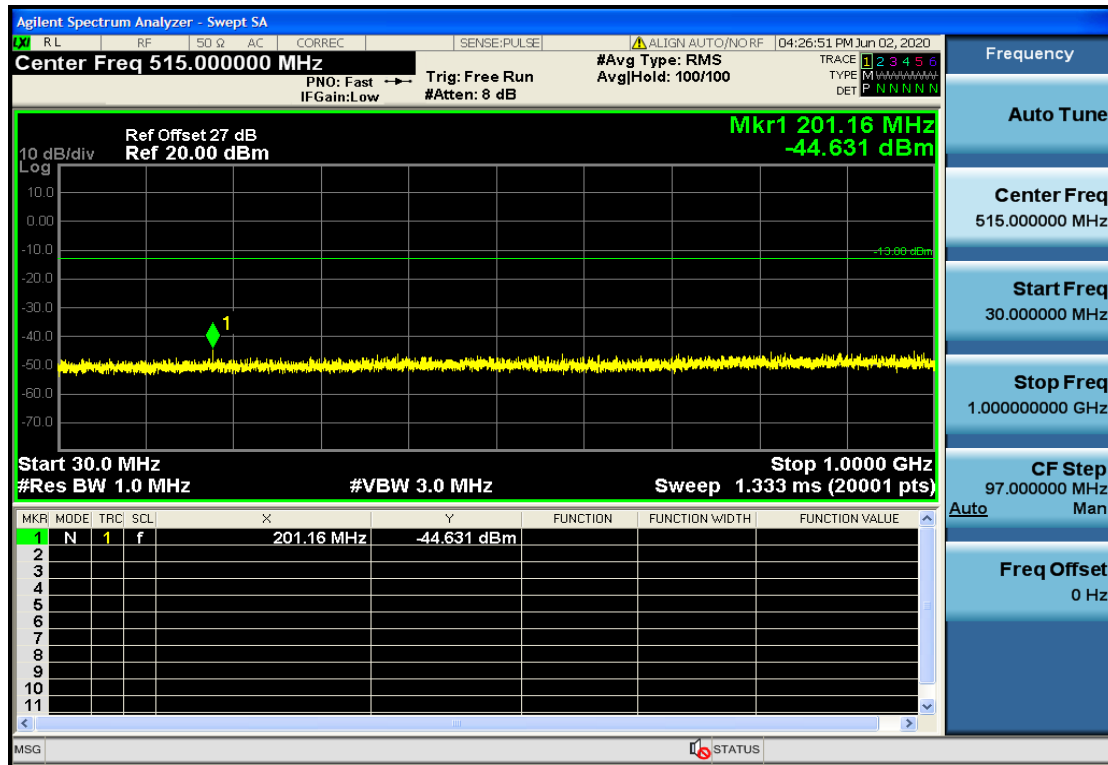

OB4-5-1712.5-QPSK-1#HIGH@30MHz-1GHz@Pass