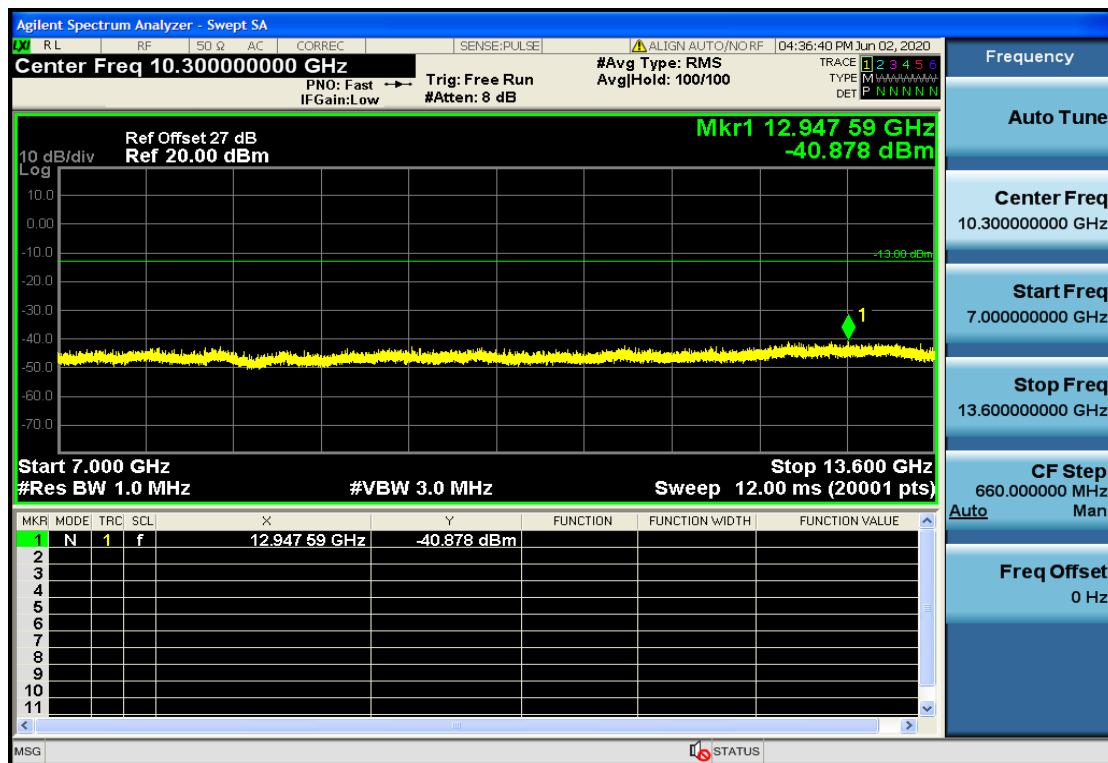

OB4-5-1732.5-QPSK-1#LOW@7GHz-13.6GHz@Pass