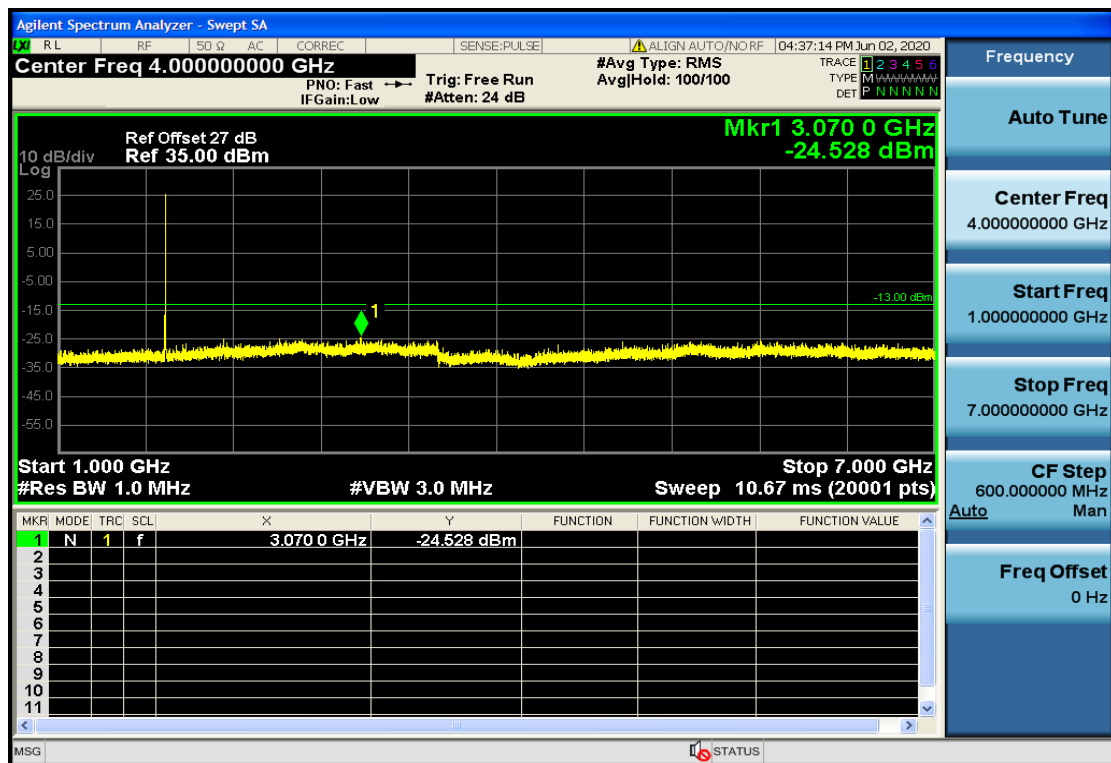

OB4-5-1732.5-QPSK-1#HIGH@1GHz-7GHz@Pass