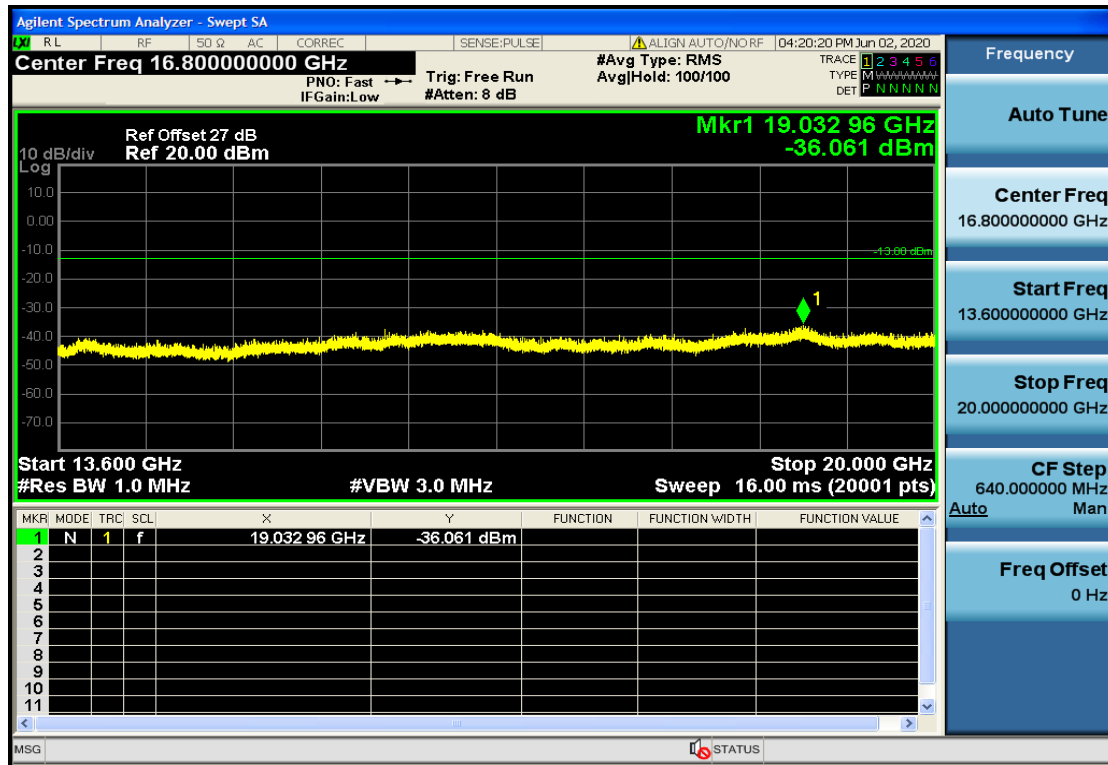

OB4-3-1753.5-QPSK-1#LOW@13.6GHz-20GHz@Pass