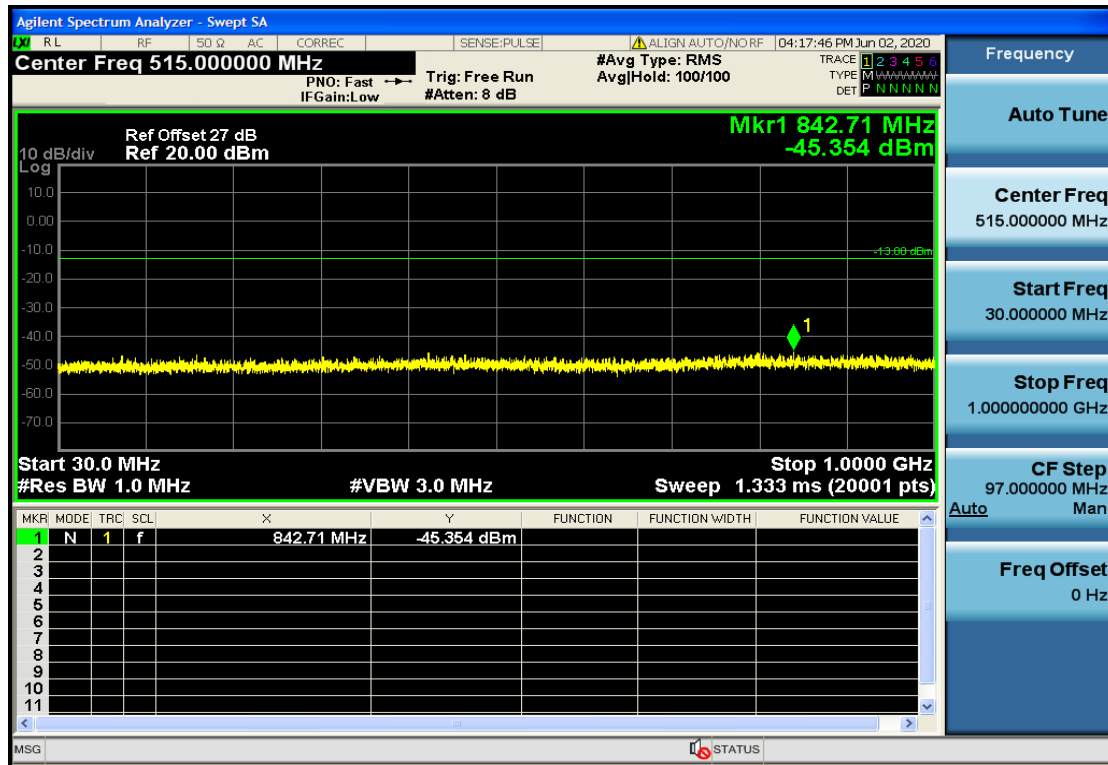

OB4-3-1732.5-QPSK-1#HIGH@30MHz-1GHz@Pass