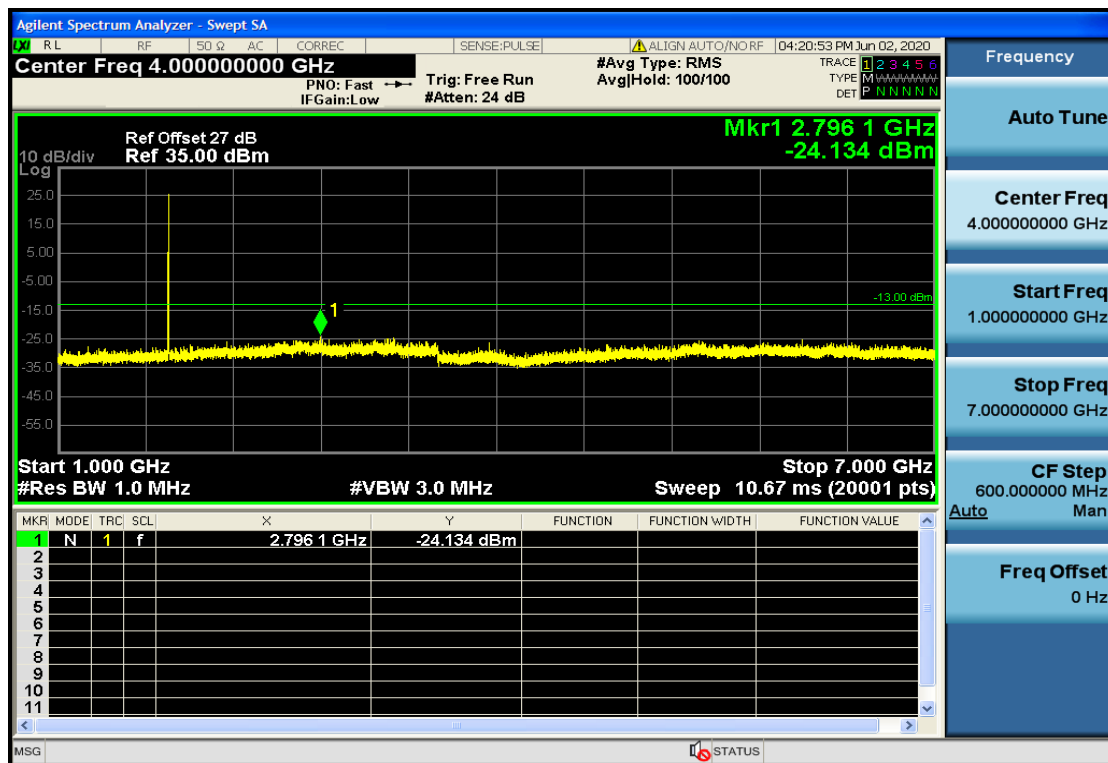

OB4-3-1753.5-QPSK-1#HIGH@1GHz-7GHz@Pass