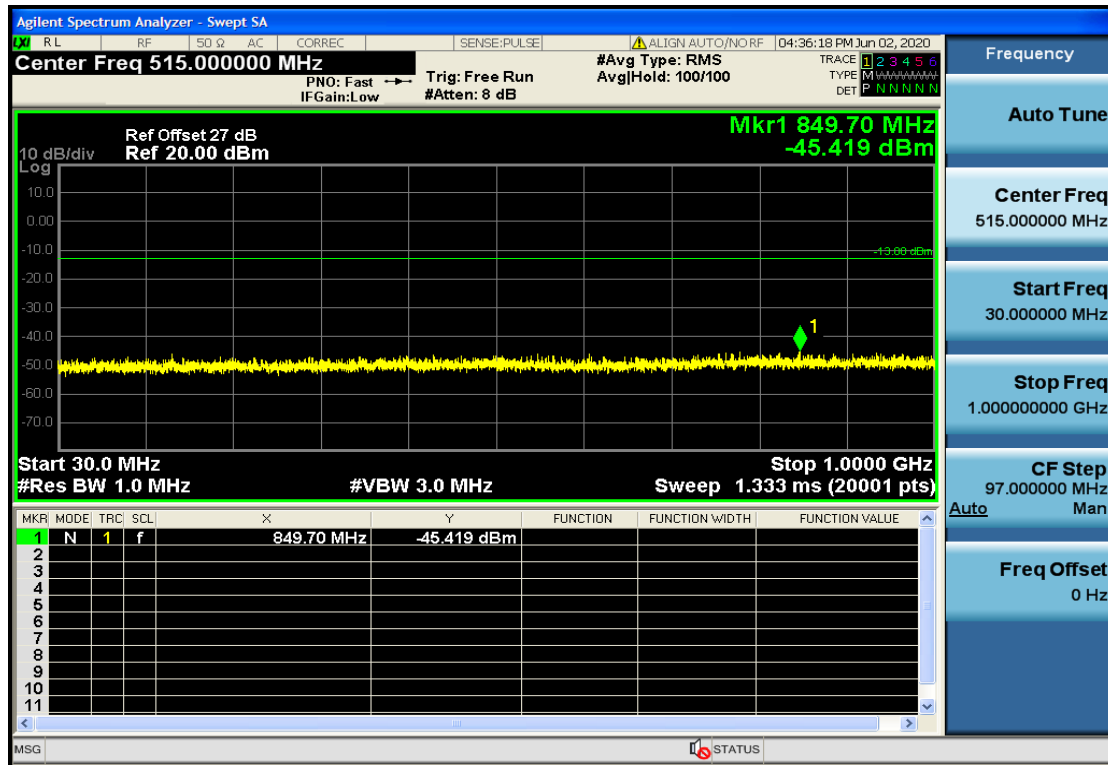

OB4-5-1732.5-QPSK-1#LOW@30mHz-1GHz@Pass