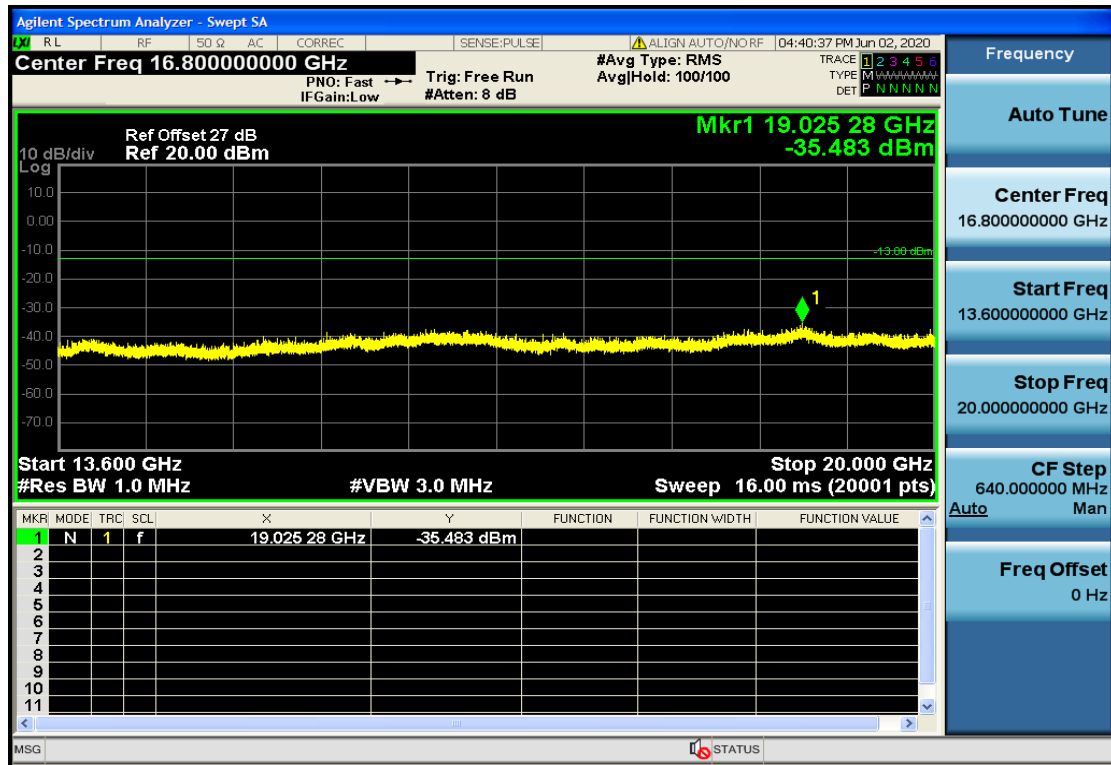

OB4-5-1752.5-QPSK-1#HIGH@13.6GHz-20GHz@Pass