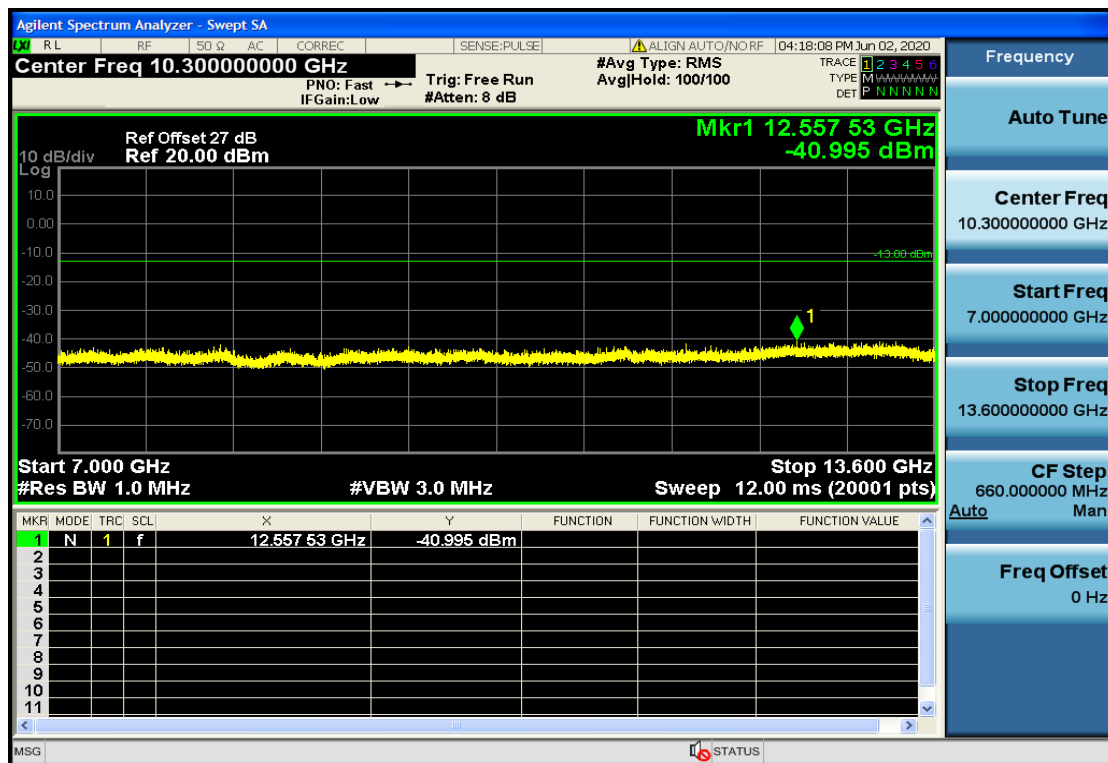

OB4-3-1732.5-QPSK-1#HIGH@7GHz-13.6GHz@Pass