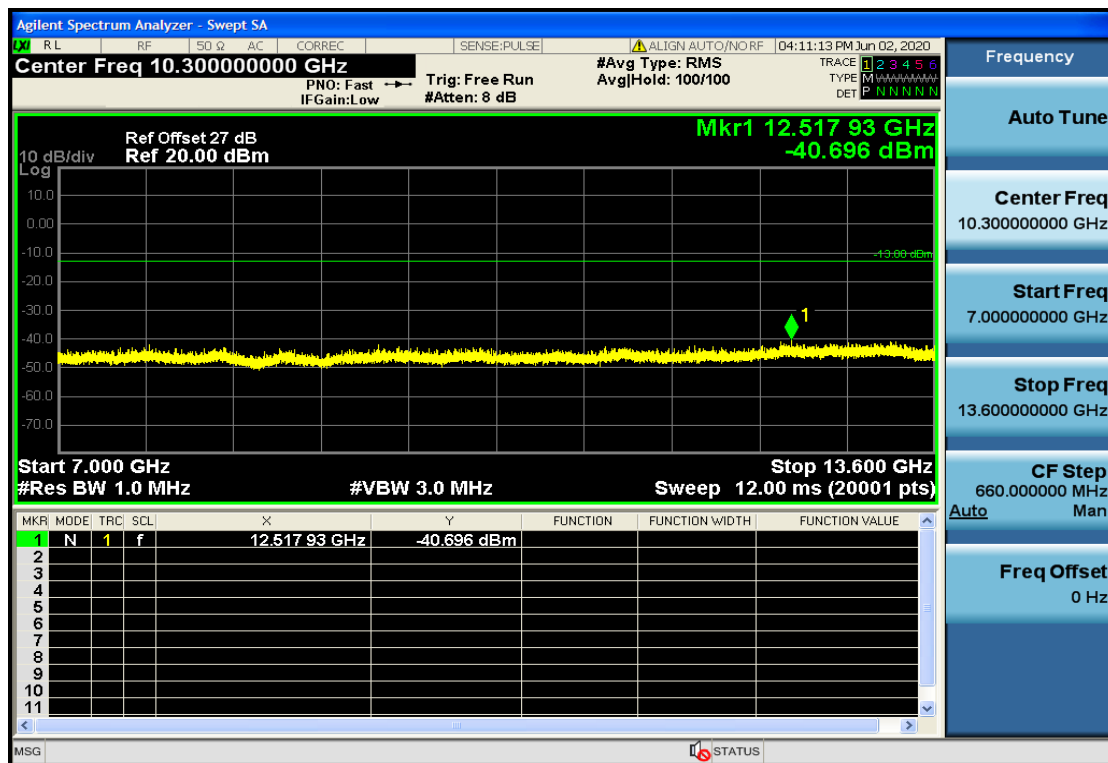

OB4-1.4-1754.3-QPSK-1#HIGH@7GHz-13.6GHz@Pass