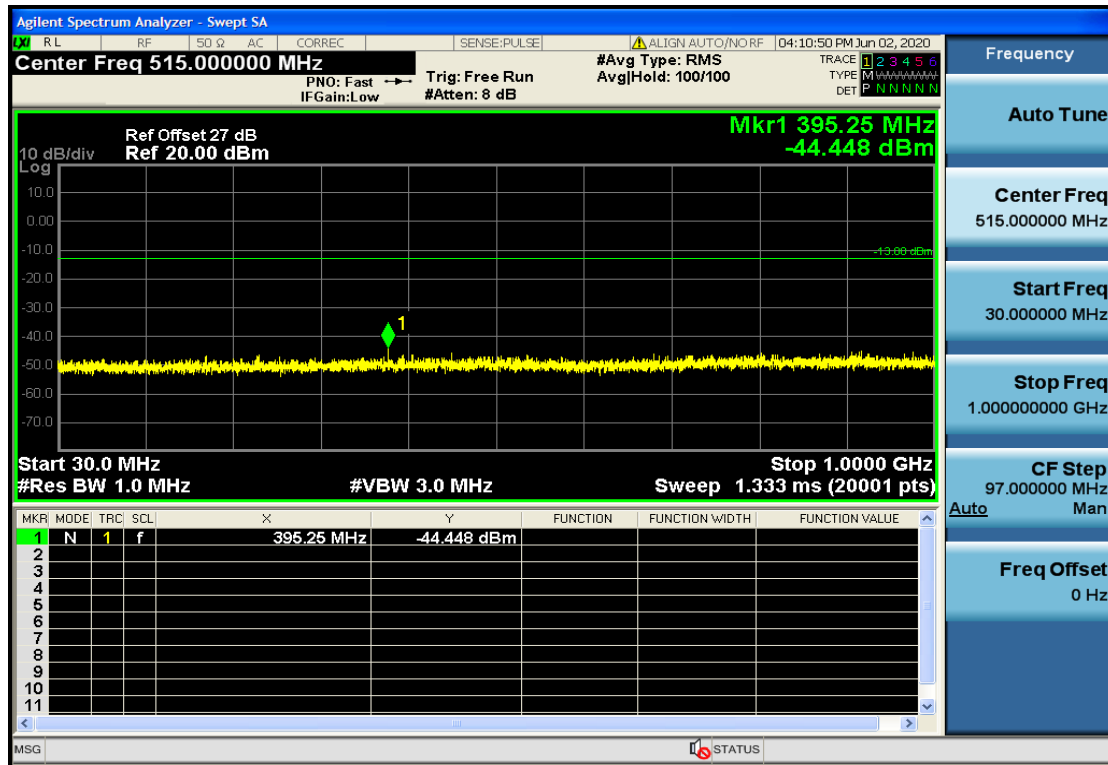

OB4-1.4-1754.3-QPSK-1#HIGH@30mHz-1GHz@Pass