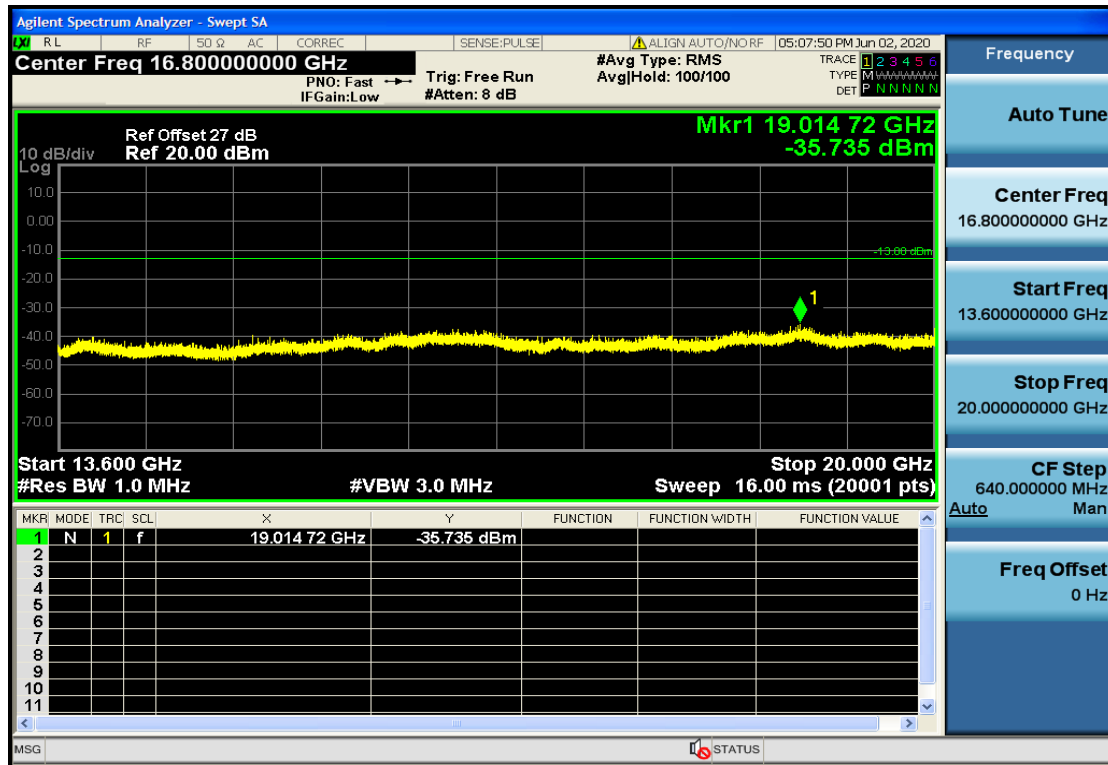

OB4-20-1732.5-QPSK-1#HIGH@13.6GHz-20GHz@Pass