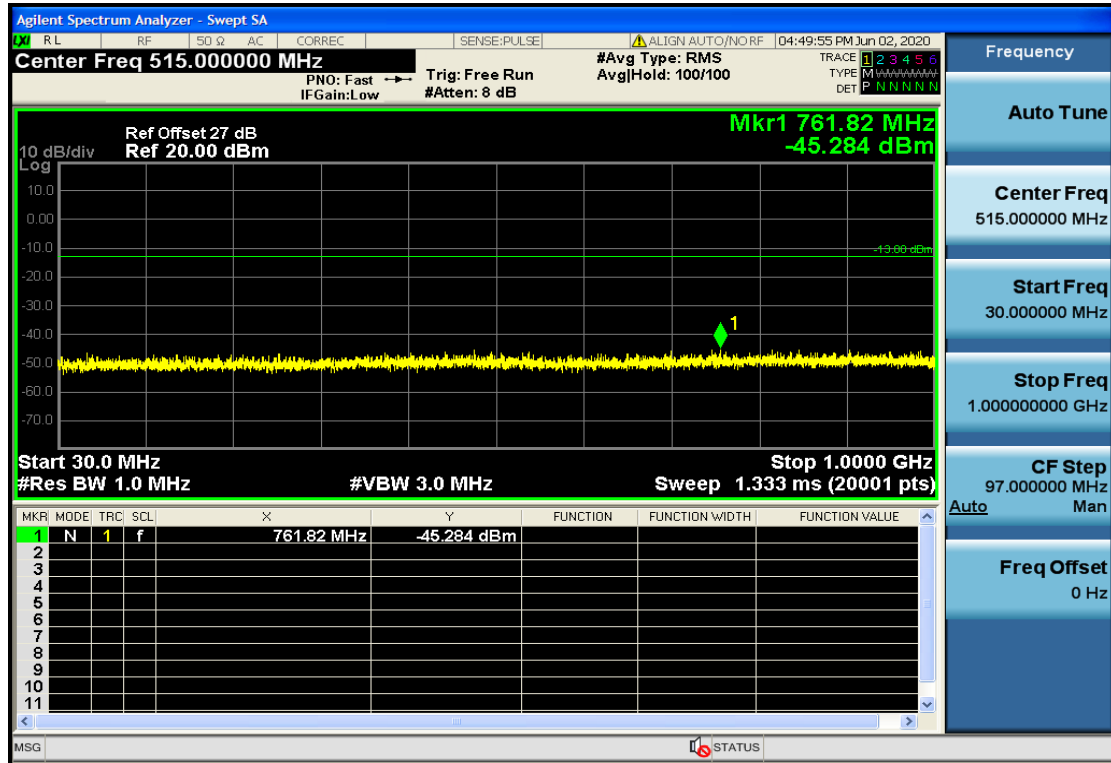

OB4-10-1750-QPSK-1#HIGH@30MHz-1GHz@Pass