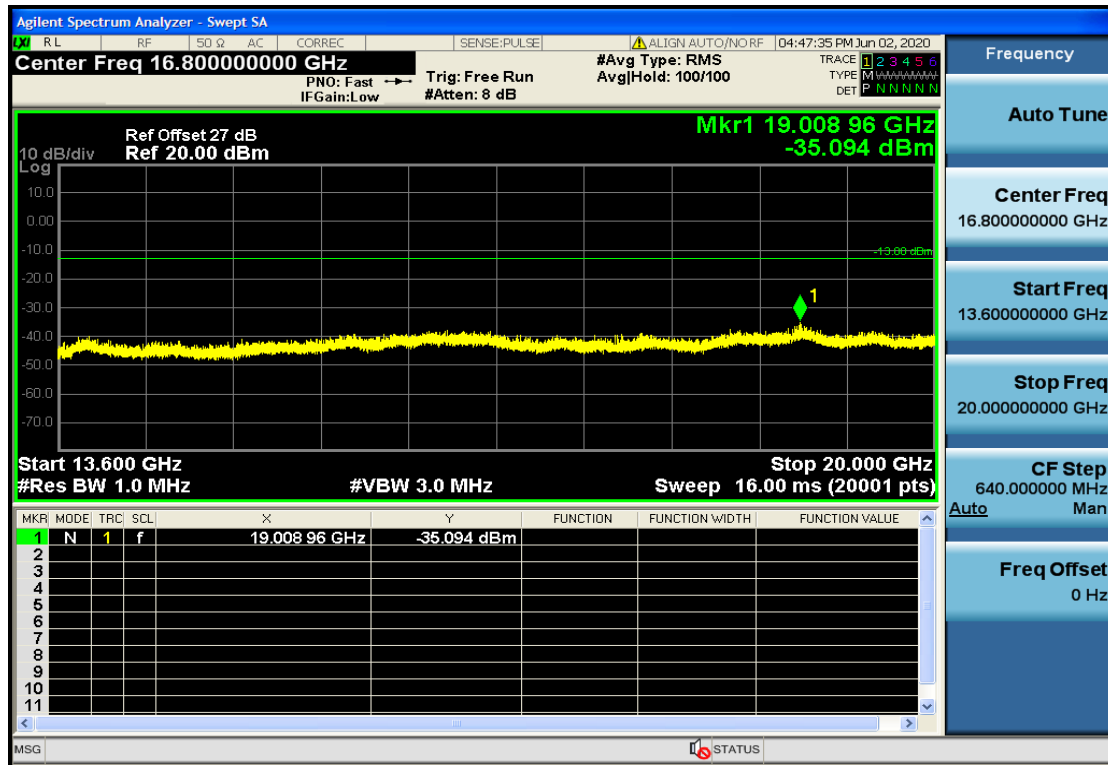

OB4-10-1732.5-QPSK-1#HIGH@13.6GHz-20GHz@Pass