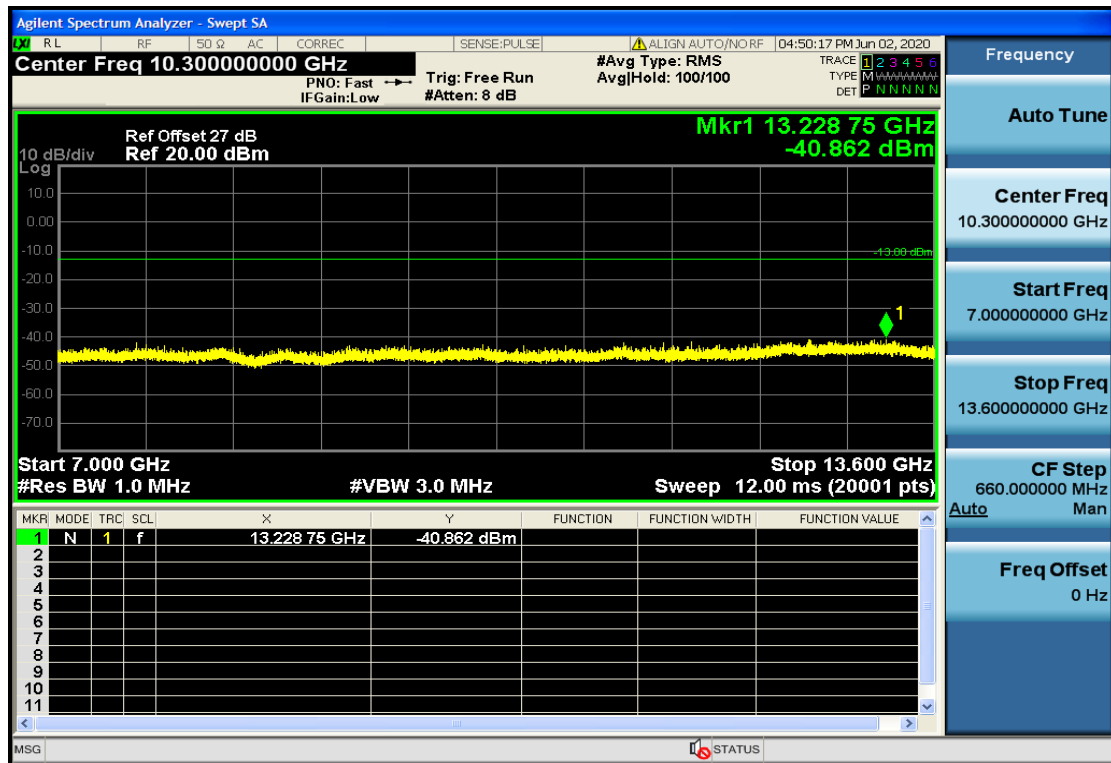

OB4-10-1750-QPSK-1#HIGH@7GHz-13.6GHz@Pass