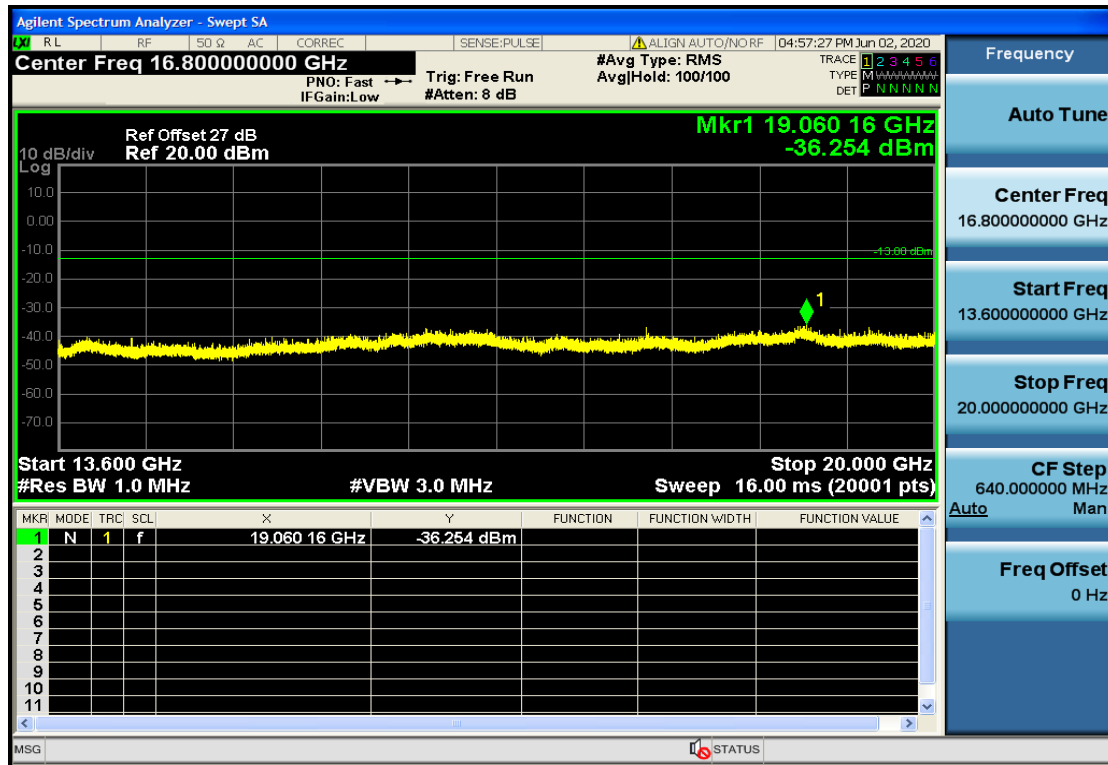

OB4-15-1732.5-QPSK-1#HIGH@13.6GHz-20GHz@Pass