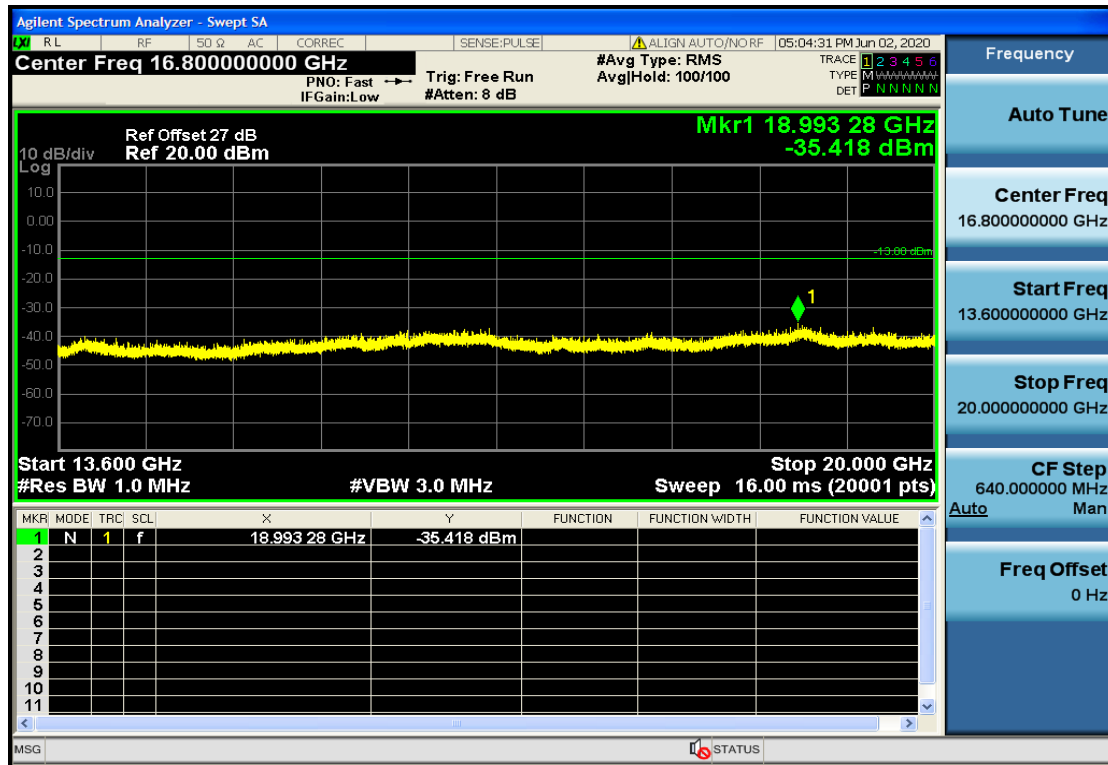

OB4-20-1720-QPSK-1#HIGH@13.6GHz-20GHz@Pass