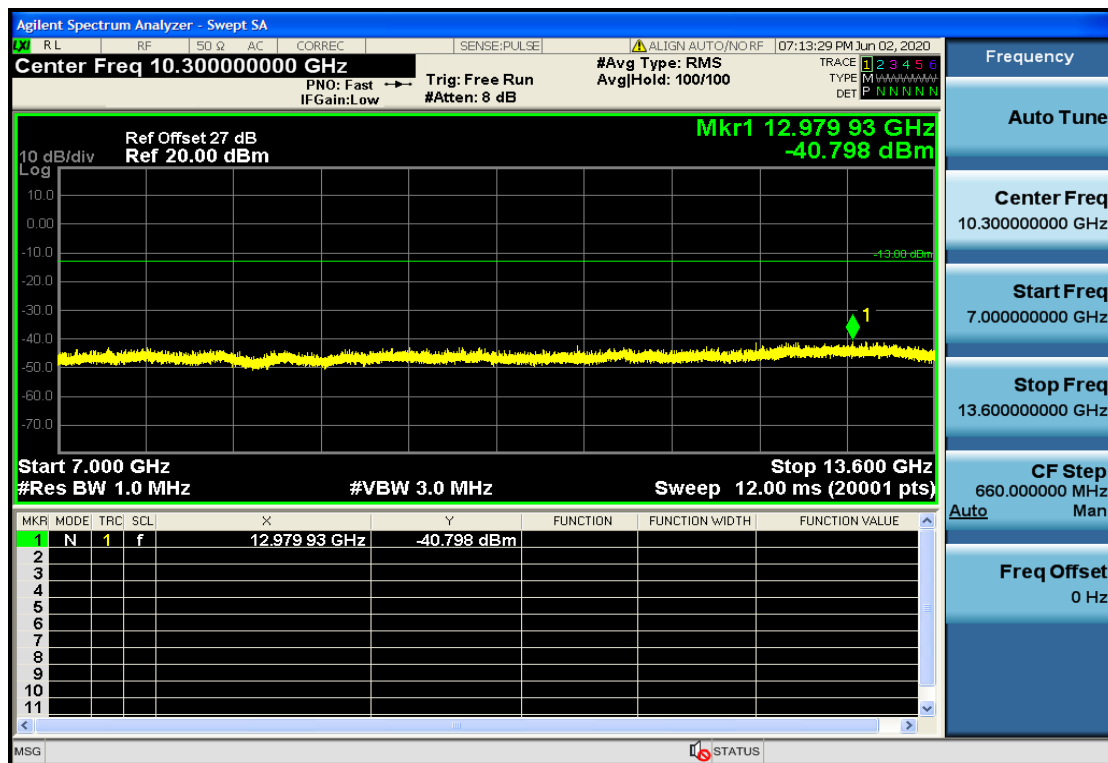

OB25-5-1852.5-QPSK-1#LOW@7GHz-13.6GHz@Pass