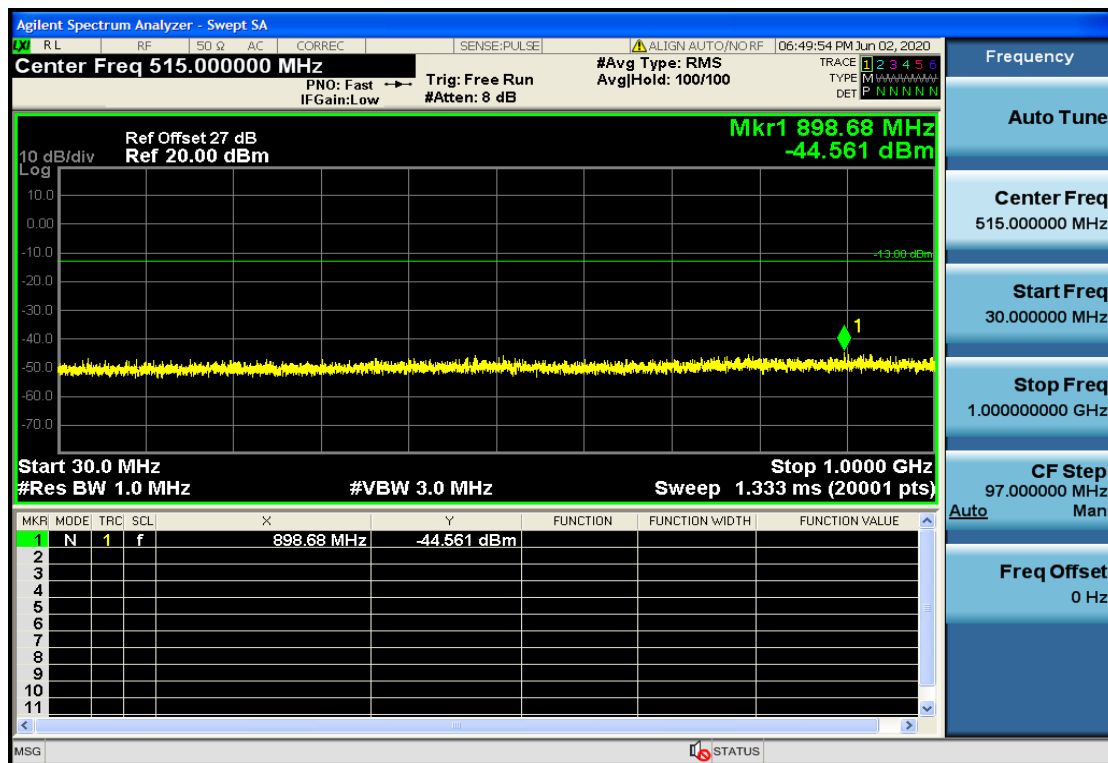

OB25-3-1913.5-QPSK-1#HIGH@30mHz-1GHz@Pass

OB25-3-1913.5-QPSK-1#HIGH@7GHz-13.6GHz@Pass

OB25-3-1913.5-QPSK-1#LOW@13.6GHz-20GHz@Pass

OB25-3-1913.5-QPSK-1#LOW@1GHz-7GHz@Pass

OB25-3-1913.5-QPSK-1#LOW@30mHz-1GHz@Pass