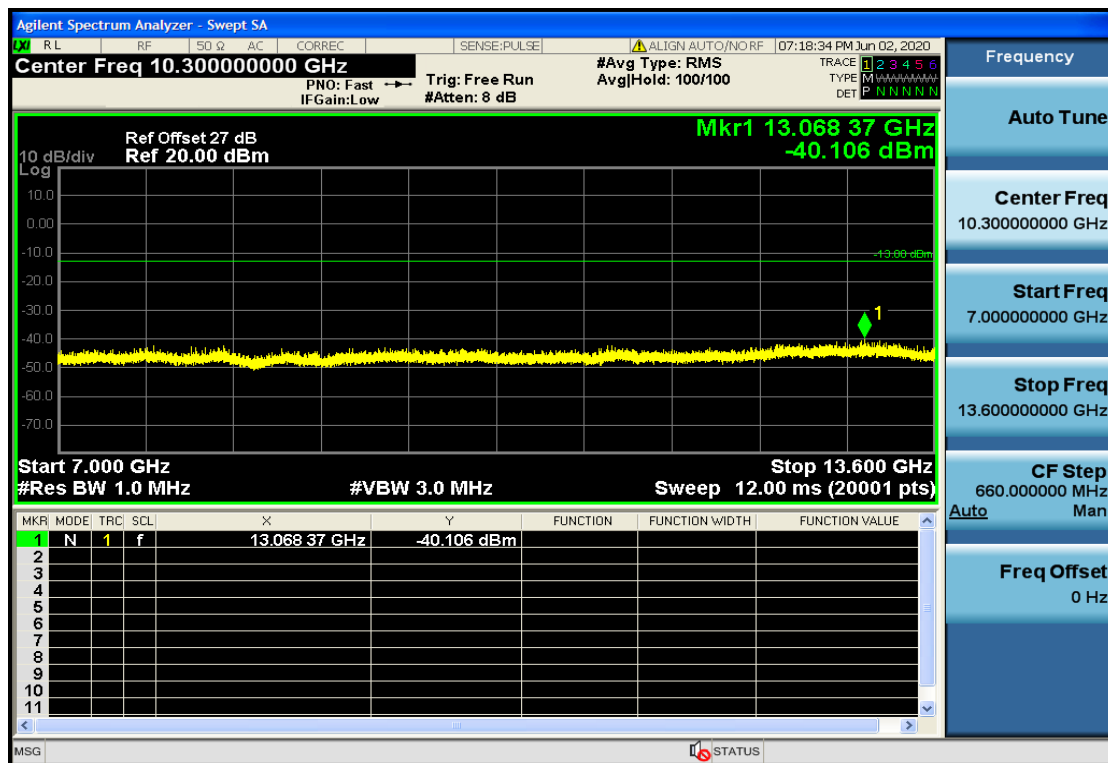

OB25-5-1912.5-QPSK-1#HIGH@7GHz-13.6GHz@Pass