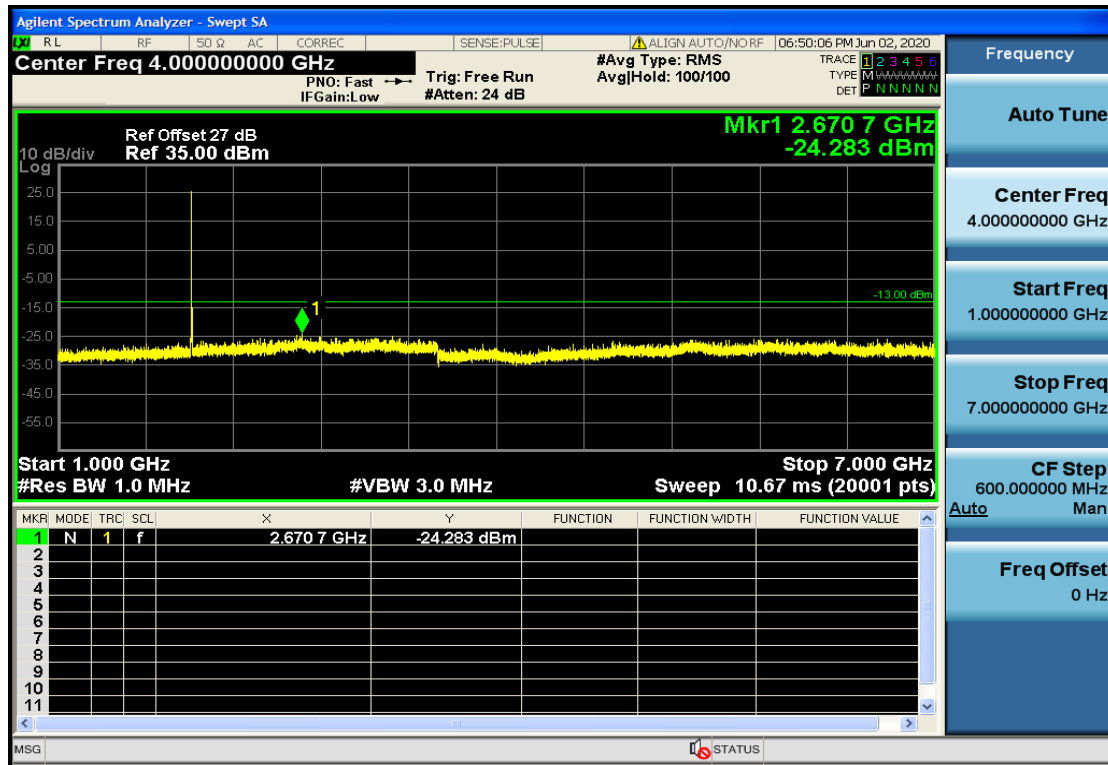

OB25-3-1913.5-QPSK-1#HIGH@30mHz-1GHz@Pass

OB25-3-1913.5-QPSK-1#HIGH@7GHz-13.6GHz@Pass

OB25-3-1913.5-QPSK-1#LOW@13.6GHz-20GHz@Pass

OB25-3-1913.5-QPSK-1#LOW@1GHz-7GHz@Pass

OB25-3-1913.5-QPSK-1#LOW@30mHz-1GHz@Pass