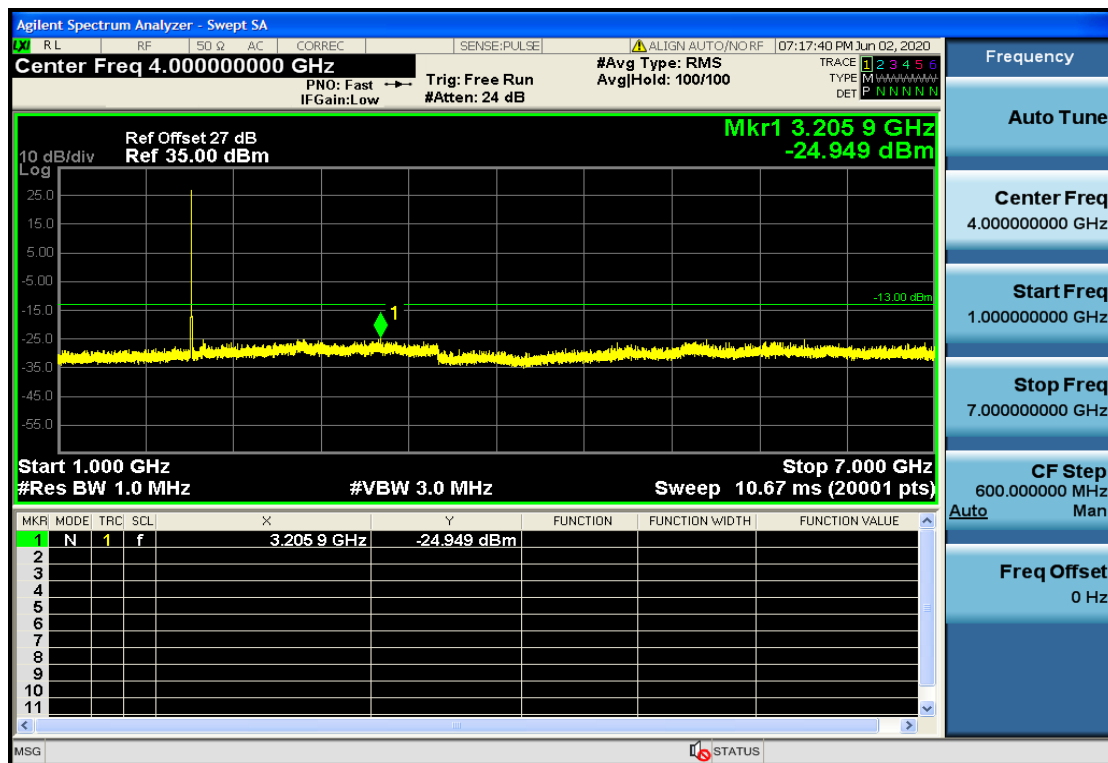

OB25-5-1912.5-QPSK-1#HIGH@1GHz-7GHz@Pass

OB25-5-1912.5-QPSK-1#HIGH@30mHz-1GHz@Pass

OB25-5-1912.5-QPSK-1#HIGH@7GHz-13.6GHz@Pass

OB25-5-1912.5-QPSK-1#LOW@13.6GHz-20GHz@Pass

OB25-5-1912.5-QPSK-1#LOW@1GHz-7GHz@Pass