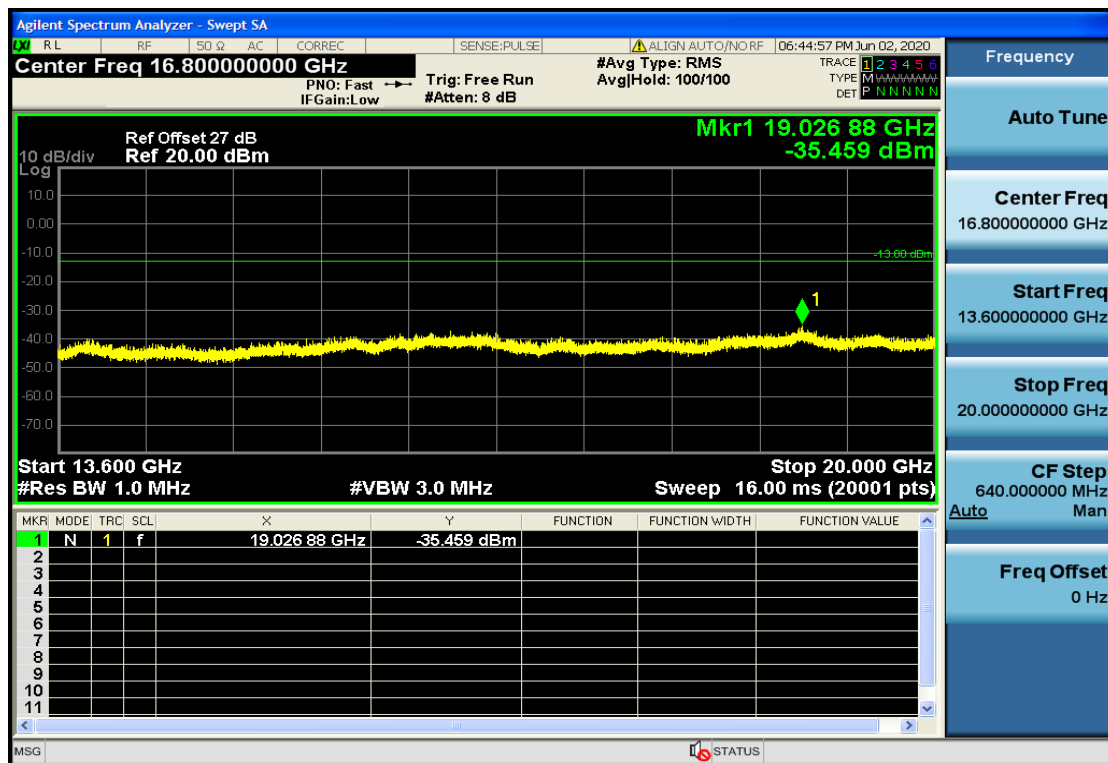

OB25-3-1851.5-QPSK-1#HIGH@1GHz-7GHz@Pass

OB25-3-1851.5-QPSK-1#HIGH@30mHz-1GHz@Pass

OB25-3-1851.5-QPSK-1#HIGH@7GHz-13.6GHz@Pass

OB25-3-1851.5-QPSK-1#LOW@13.6GHz-20GHz@Pass

OB25-3-1851.5-QPSK-1#LOW@1GHz-7GHz@Pass