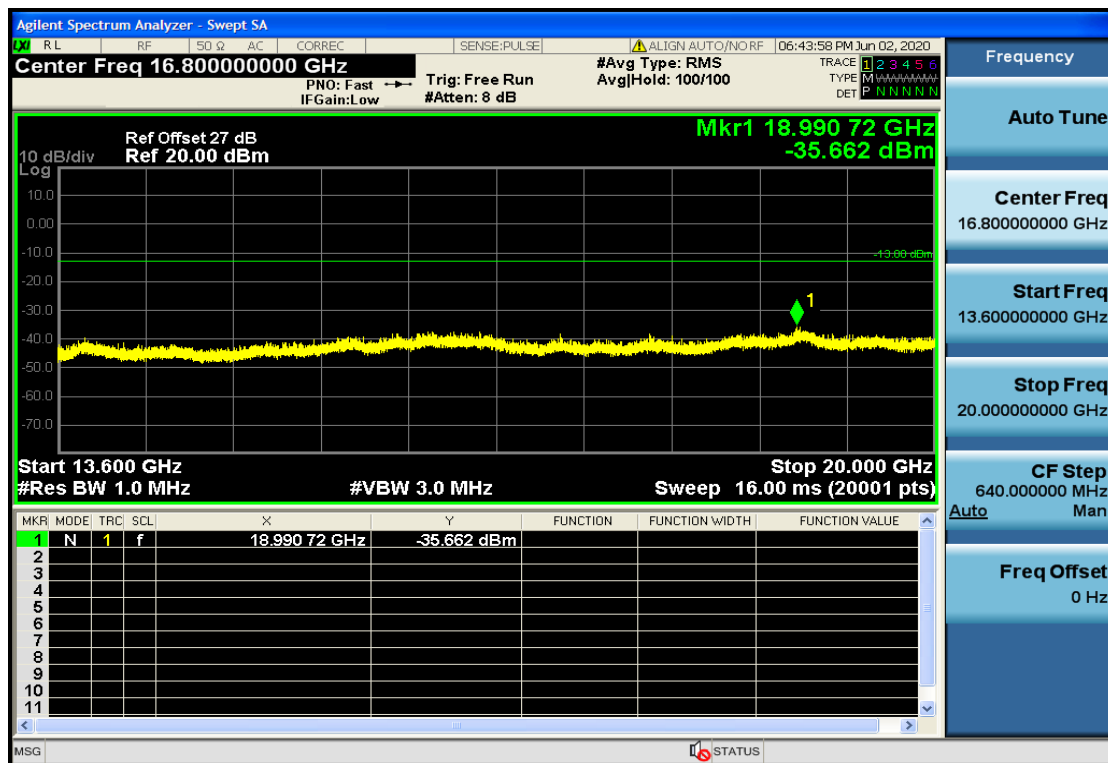

OB25-3-1851.5-QPSK-15#LOW@13.6GHz-20GHz@Pass