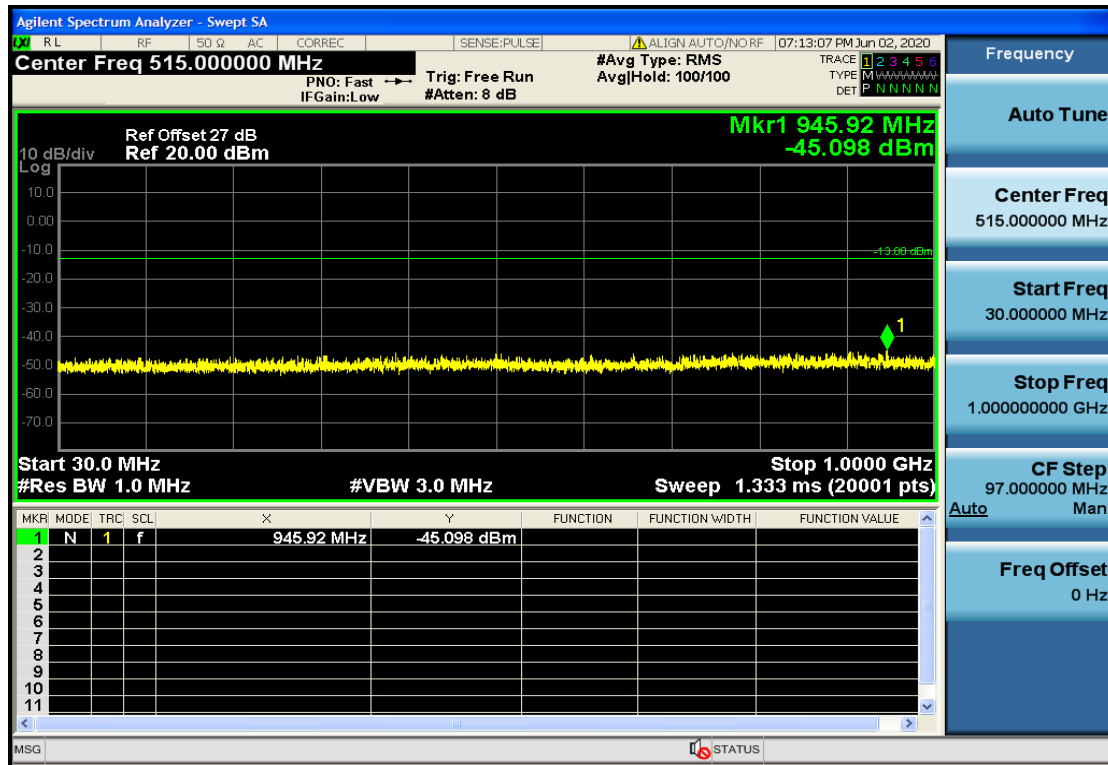

OB25-5-1852.5-QPSK-1#LOW@30mHz-1GHz@Pass