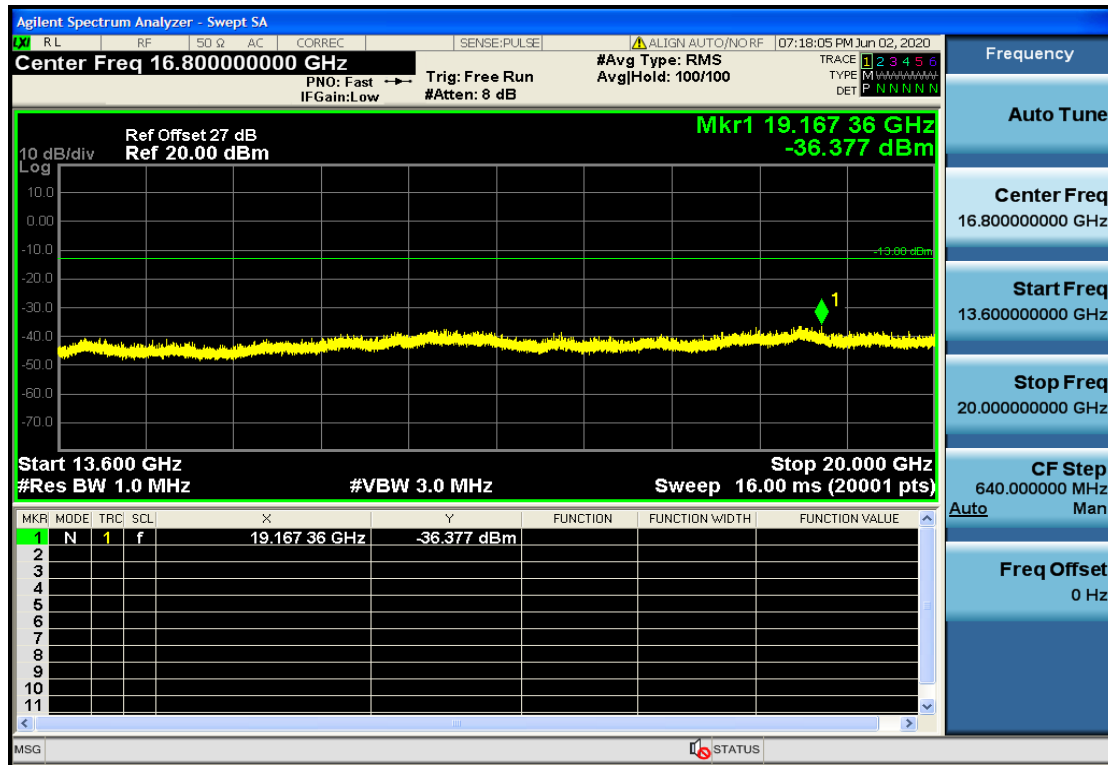

OB25-5-1912.5-QPSK-1#HIGH@1GHz-7GHz@Pass

OB25-5-1912.5-QPSK-1#HIGH@30mHz-1GHz@Pass

OB25-5-1912.5-QPSK-1#HIGH@7GHz-13.6GHz@Pass

OB25-5-1912.5-QPSK-1#LOW@13.6GHz-20GHz@Pass

OB25-5-1912.5-QPSK-1#LOW@1GHz-7GHz@Pass