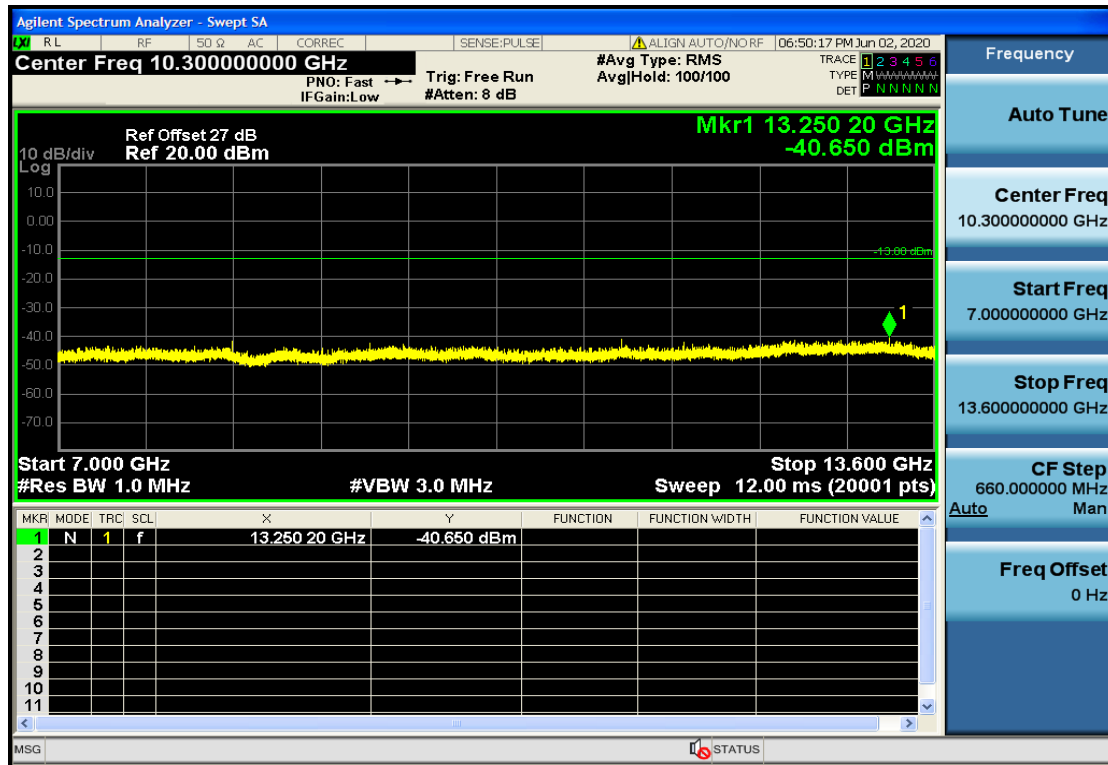

OB25-3-1913.5-QPSK-1#LOW@7GHz-13.6GHz@Pass