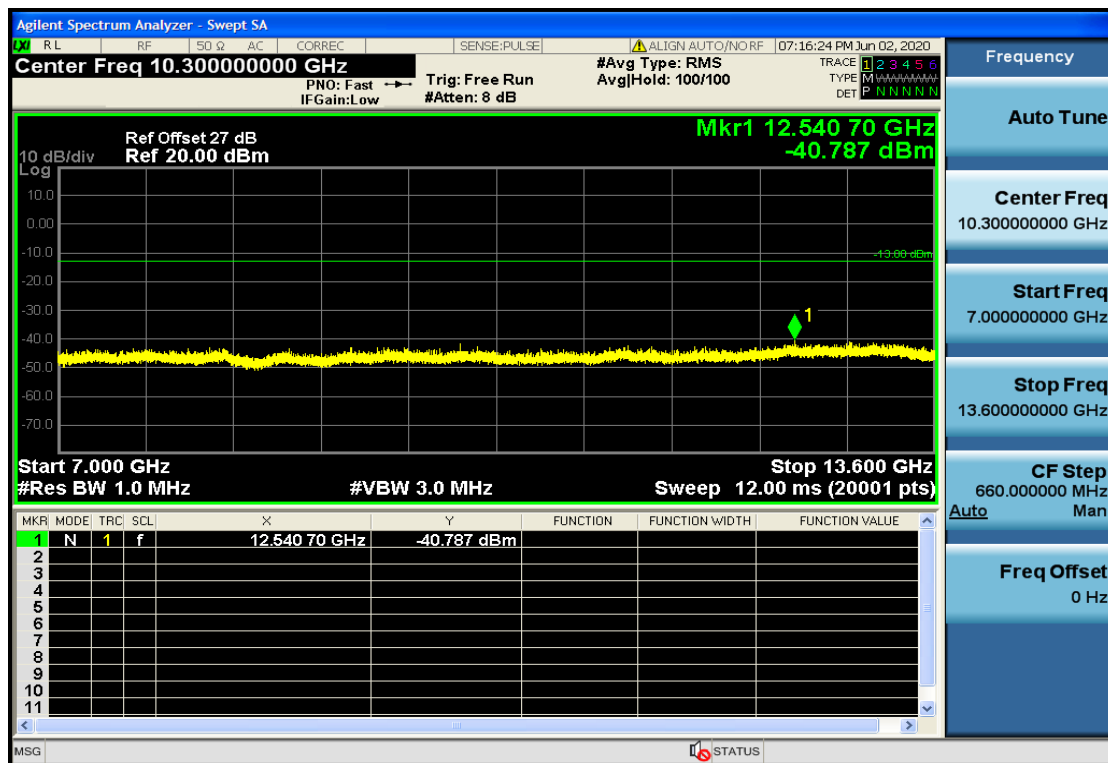

OB25-5-1882.5-QPSK-1#HIGH@7GHz-13.6GHz@Pass