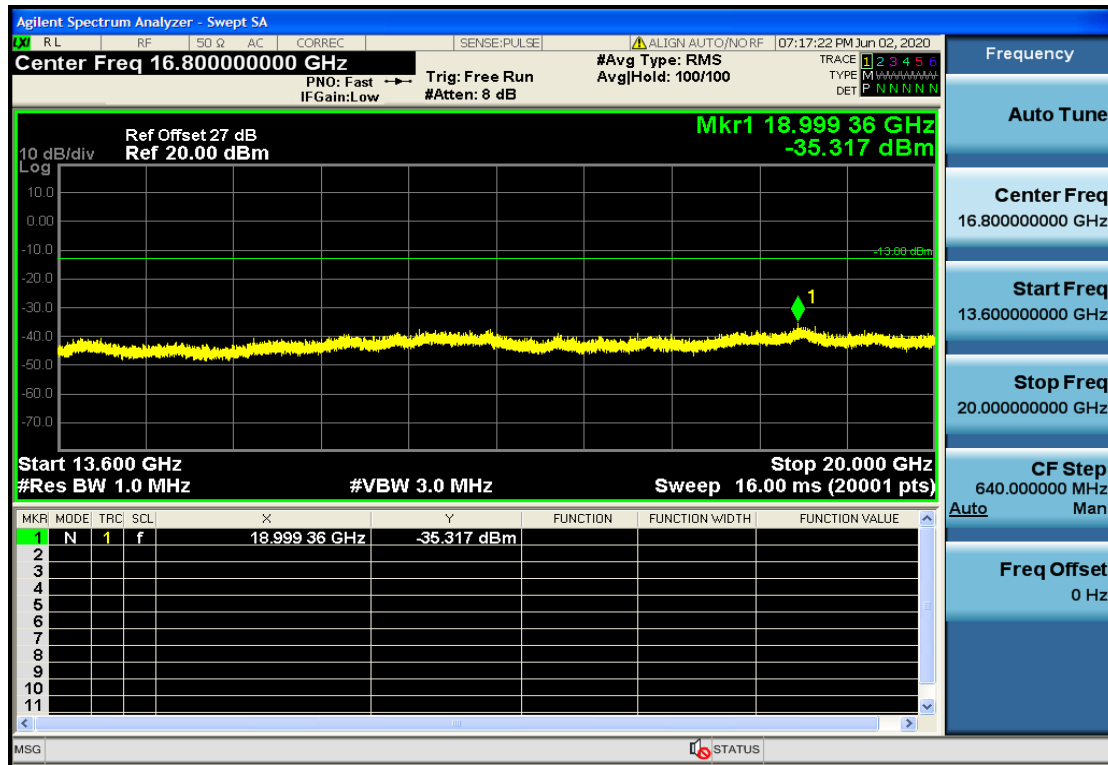

OB25-5-1912.5-QPSK-25#LOW@13.6GHz-20GHz@Pass