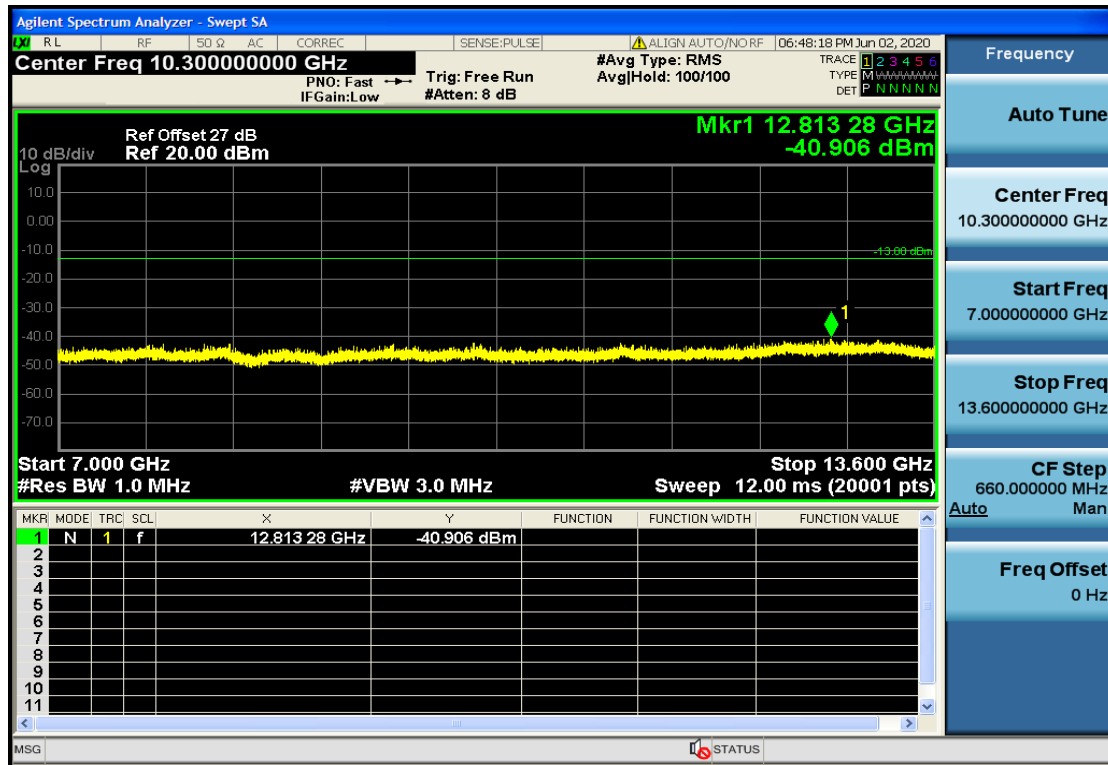

OB25-3-1851.5-QPSK-15#LOW@7GHz-13.6GHz@Pass

OB25-3-1882.5-QPSK-1#HIGH@13.6GHz-20GHz@Pass

OB25-3-1882.5-QPSK-1#HIGH@1GHz-7GHz@Pass

OB25-3-1882.5-QPSK-1#HIGH@30mHz-1GHz@Pass

OB25-3-1882.5-QPSK-1#HIGH@7GHz-13.6GHz@Pass