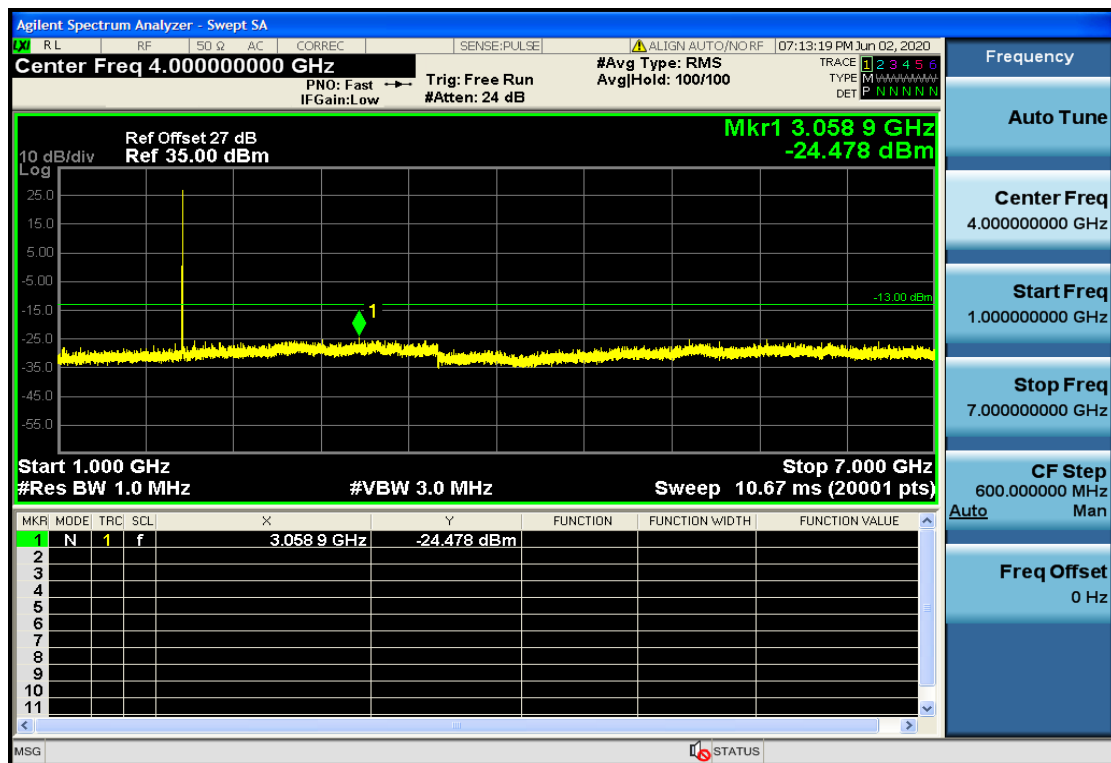

OB25-5-1852.5-QPSK-1#LOW@1GHz-7GHz@Pass