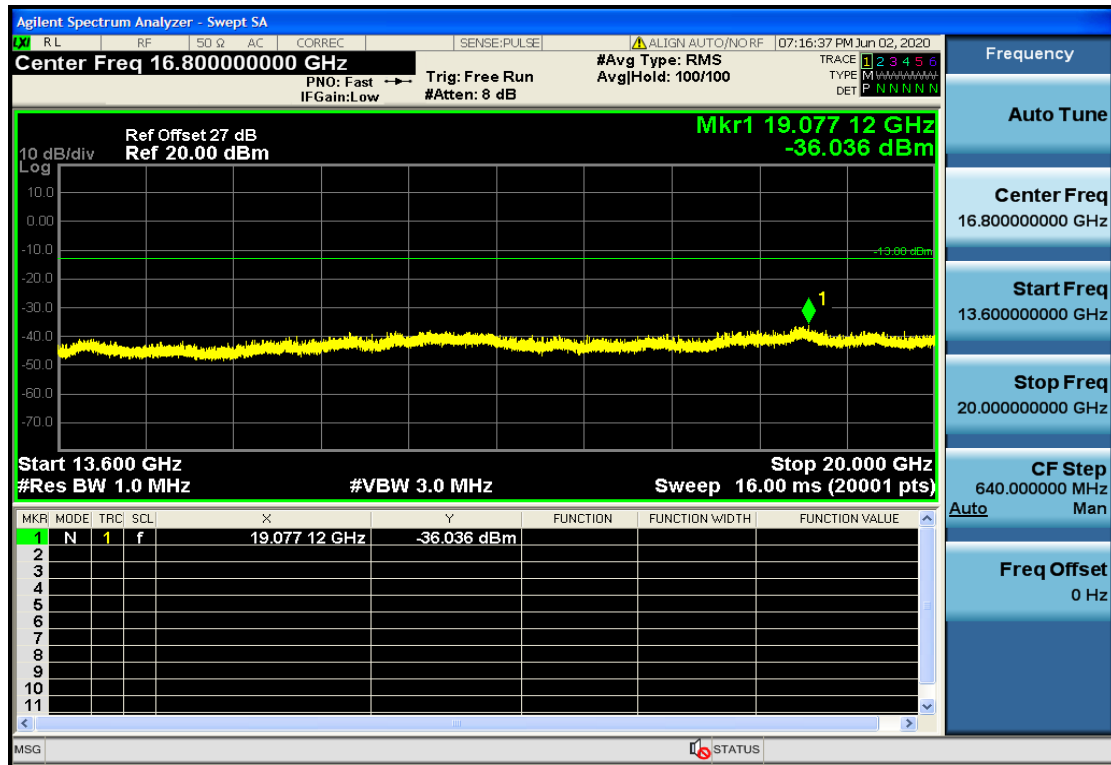

OB25-5-1882.5-QPSK-1#HIGH@13.6GHz-20GHz@Pass