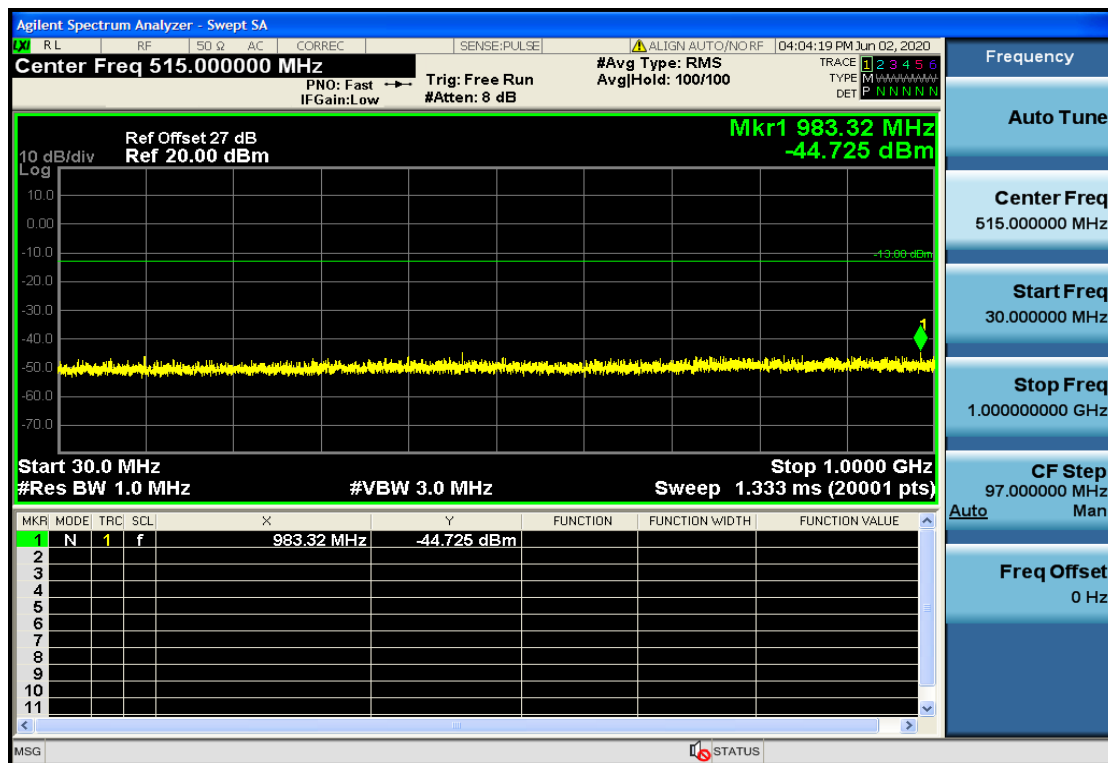

OB4-1.4-1710.7-QPSK-1#LOW@30mHz-1GHz@Pass