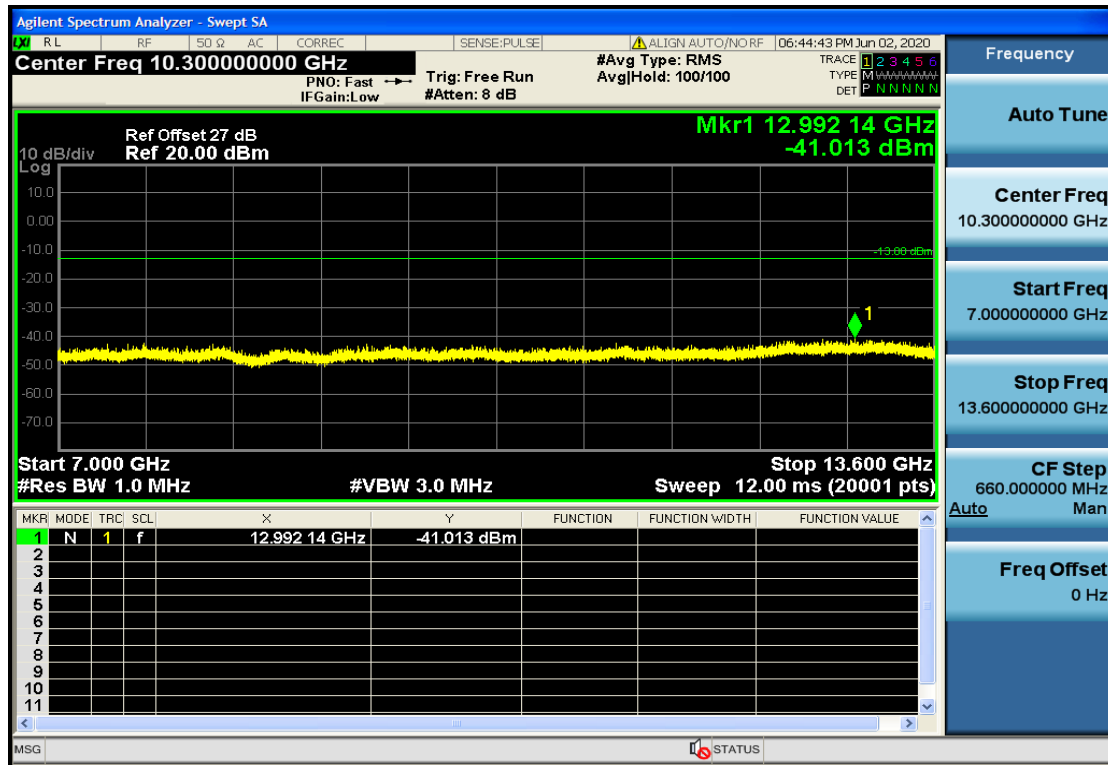

OB25-3-1851.5-QPSK-1#LOW@7GHz-13.6GHz@Pass