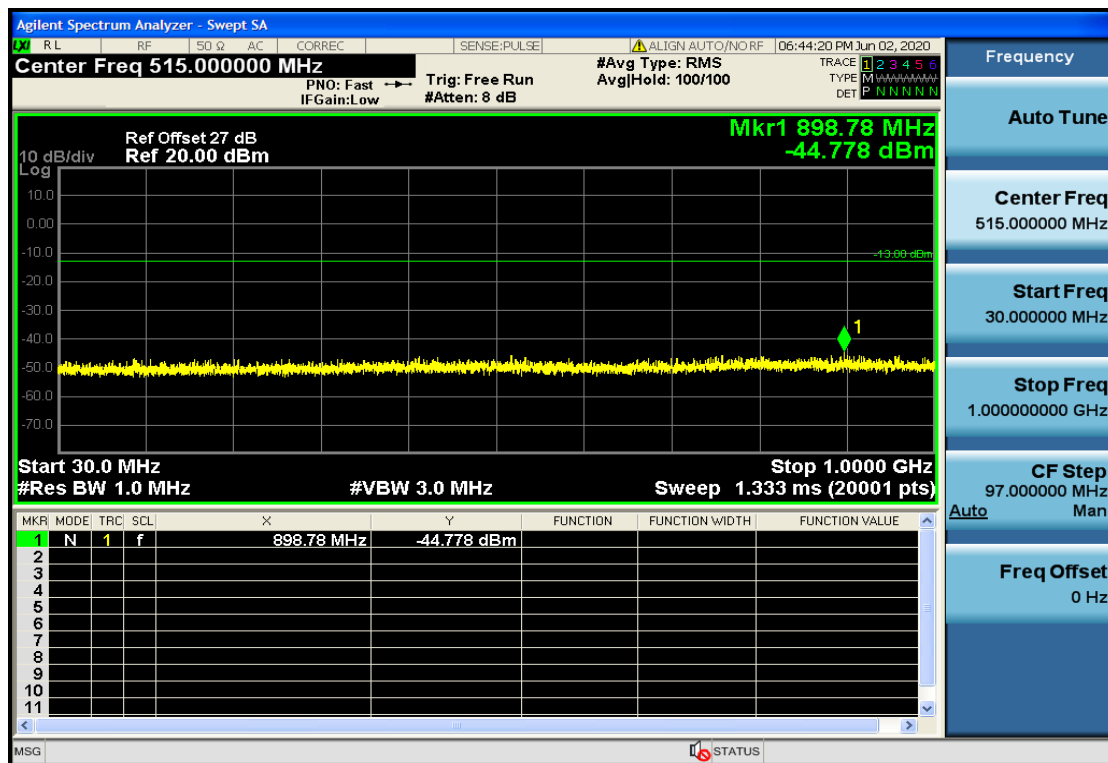

OB25-3-1851.5-QPSK-1#LOW@30mHz-1GHz@Pass