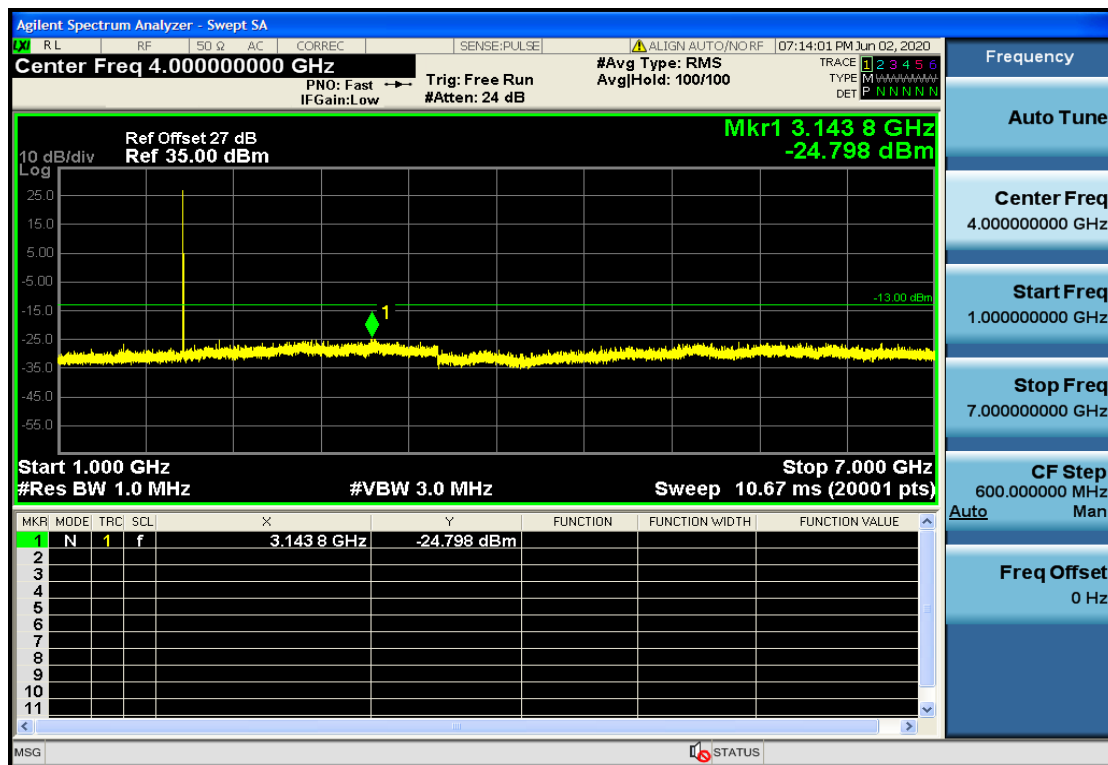

OB25-5-1852.5-QPSK-1#HIGH@1GHz-7GHz@Pass