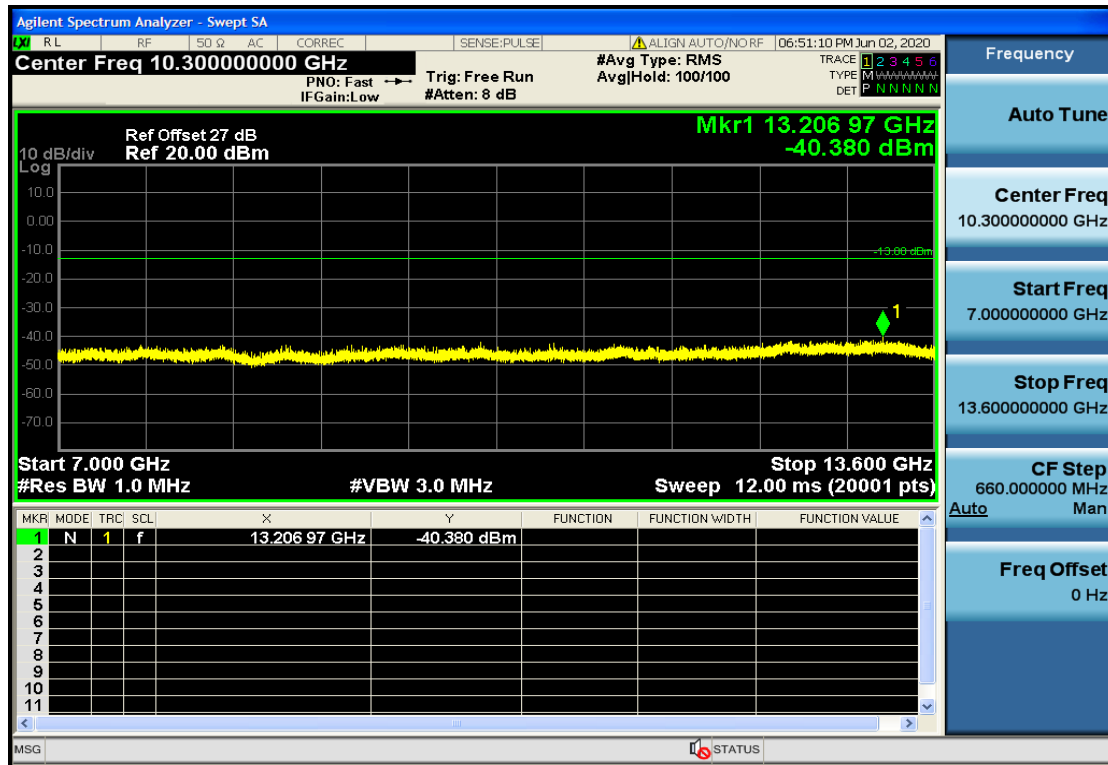

OB25-3-1913.5-QPSK-1#HIGH@7GHz-13.6GHz@Pass