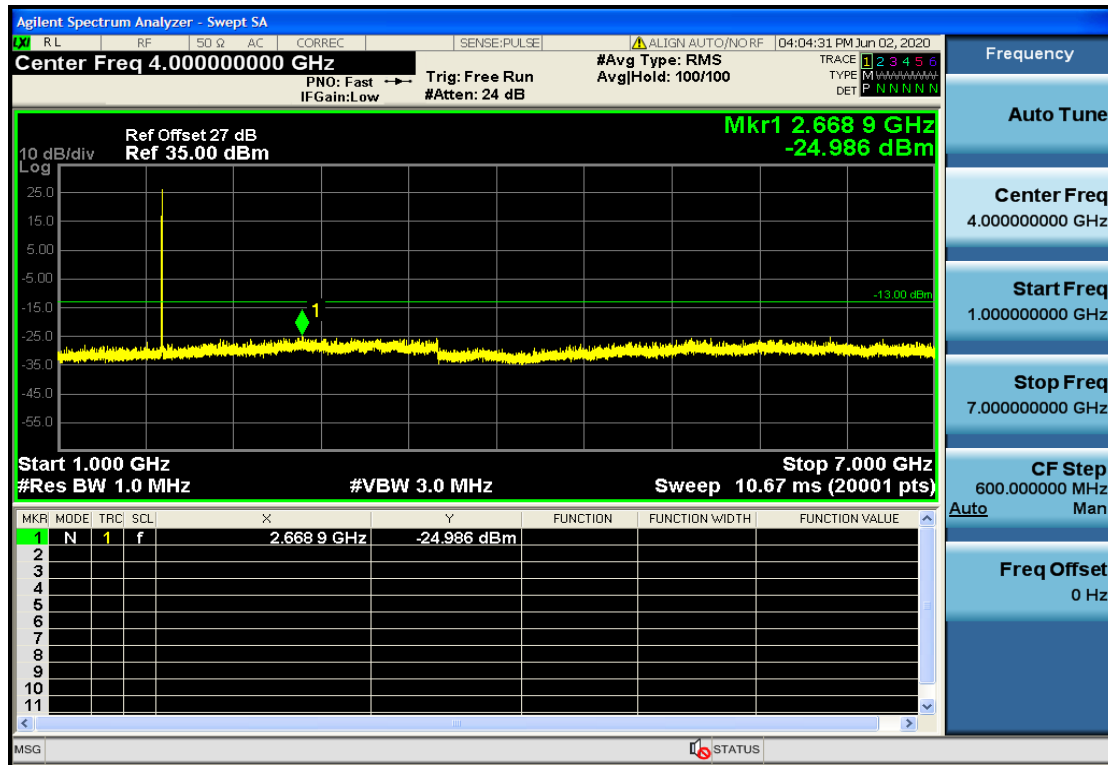

OB4-1.4-1710.7-QPSK-1#LOW@1GHz-7GHz@Pass