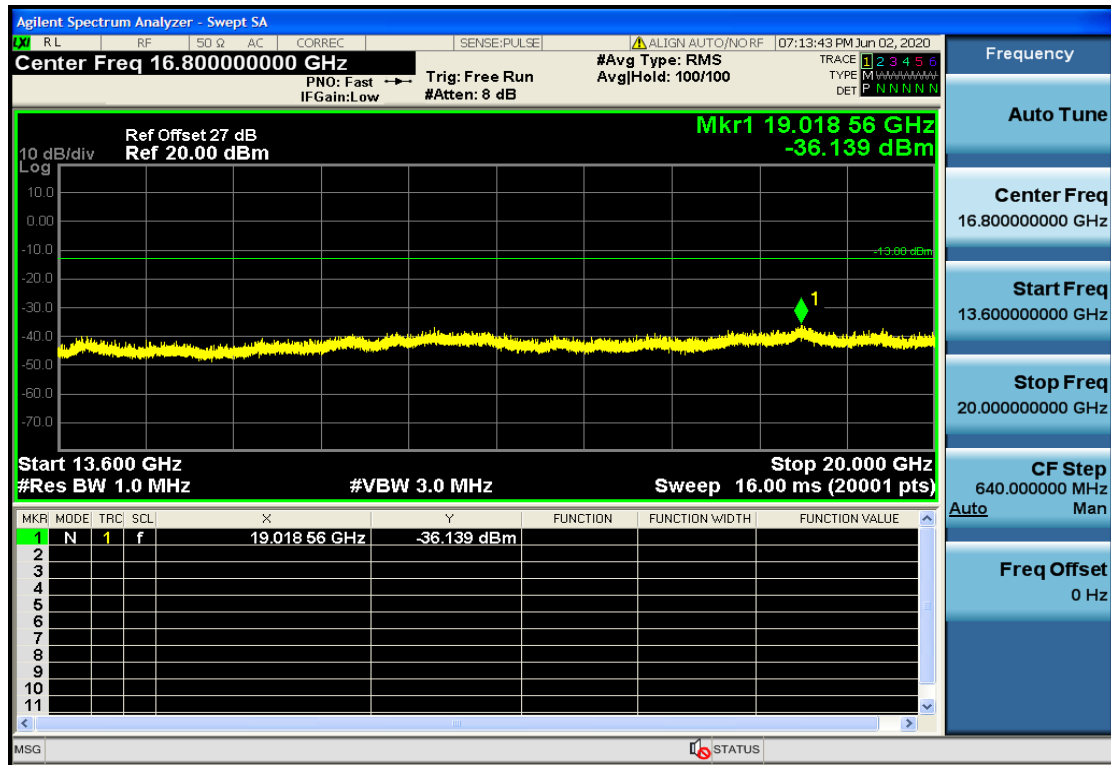

OB25-5-1852.5-QPSK-1#HIGH@13.6GHz-20GHz@Pass

OB25-5-1852.5-QPSK-1#HIGH@1GHz-7GHz@Pass

OB25-5-1852.5-QPSK-1#HIGH@30mHz-1GHz@Pass

OB25-5-1852.5-QPSK-1#HIGH@7GHz-13.6GHz@Pass

OB25-5-1852.5-QPSK-1#LOW@13.6GHz-20GHz@Pass