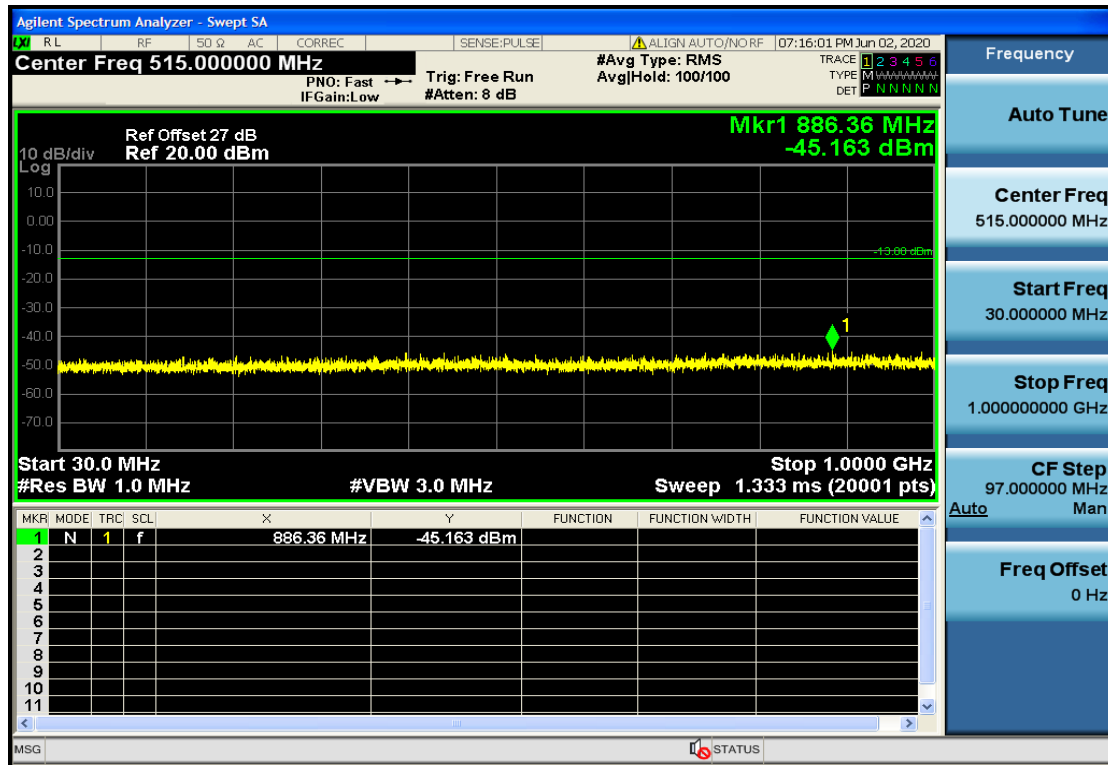

OB25-5-1852.5-QPSK-25#LOW@30MHz-1GHz@Pass

OB25-5-1852.5-QPSK-25#LOW@7GHz-13.6GHz@Pass

OB25-5-1882.5-QPSK-1#HIGH@13.6GHz-20GHz@Pass

OB25-5-1882.5-QPSK-1#HIGH@1GHz-7GHz@Pass

OB25-5-1882.5-QPSK-1#HIGH@30mHz-1GHz@Pass