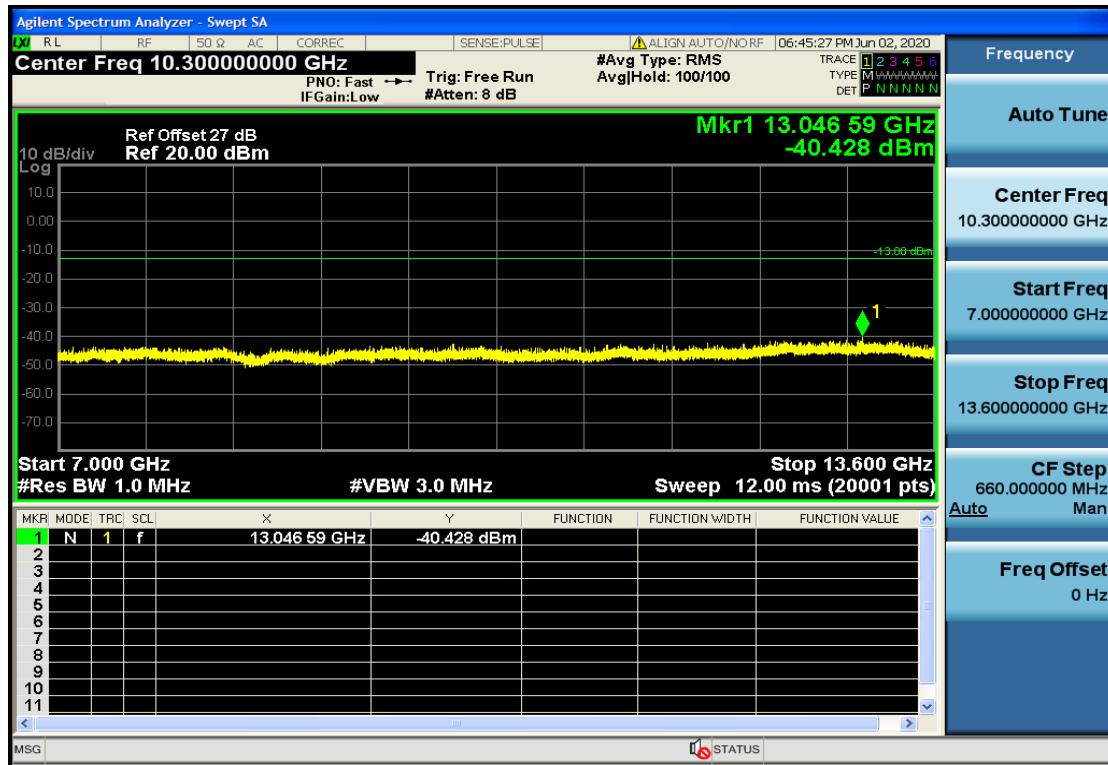

OB25-3-1851.5-QPSK-1#HIGH@7GHz-13.6GHz@Pass