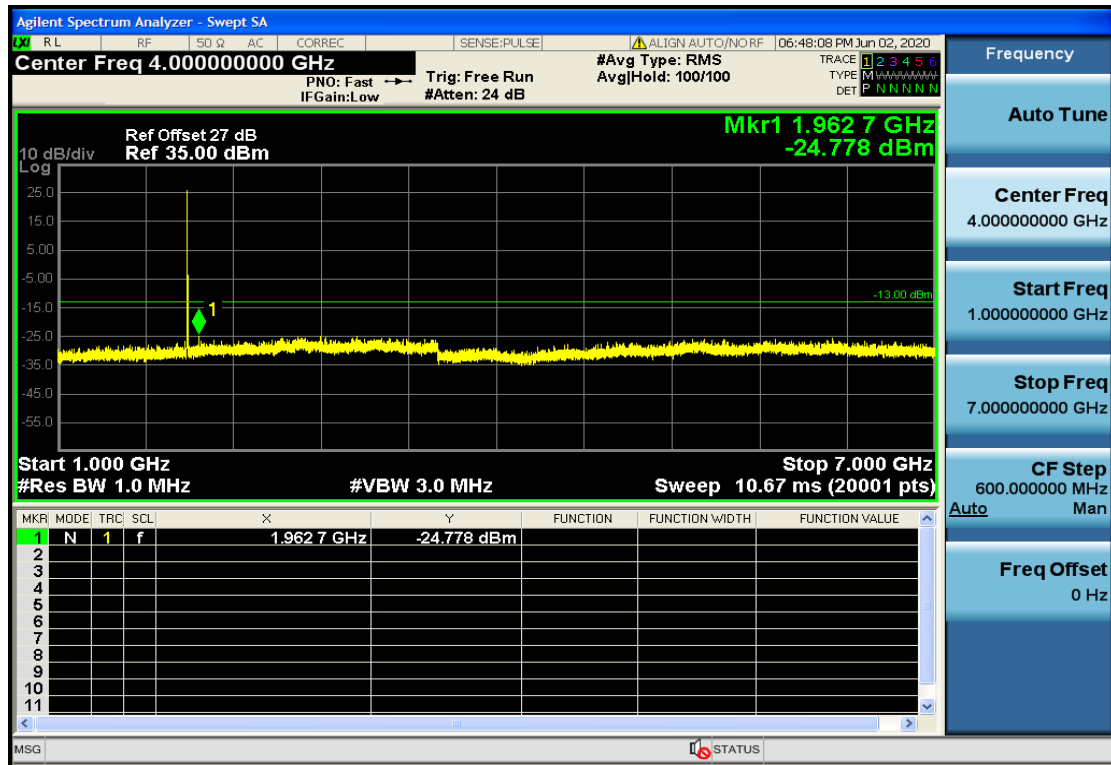

OB25-3-1882.5-QPSK-1#HIGH@1GHz-7GHz@Pass