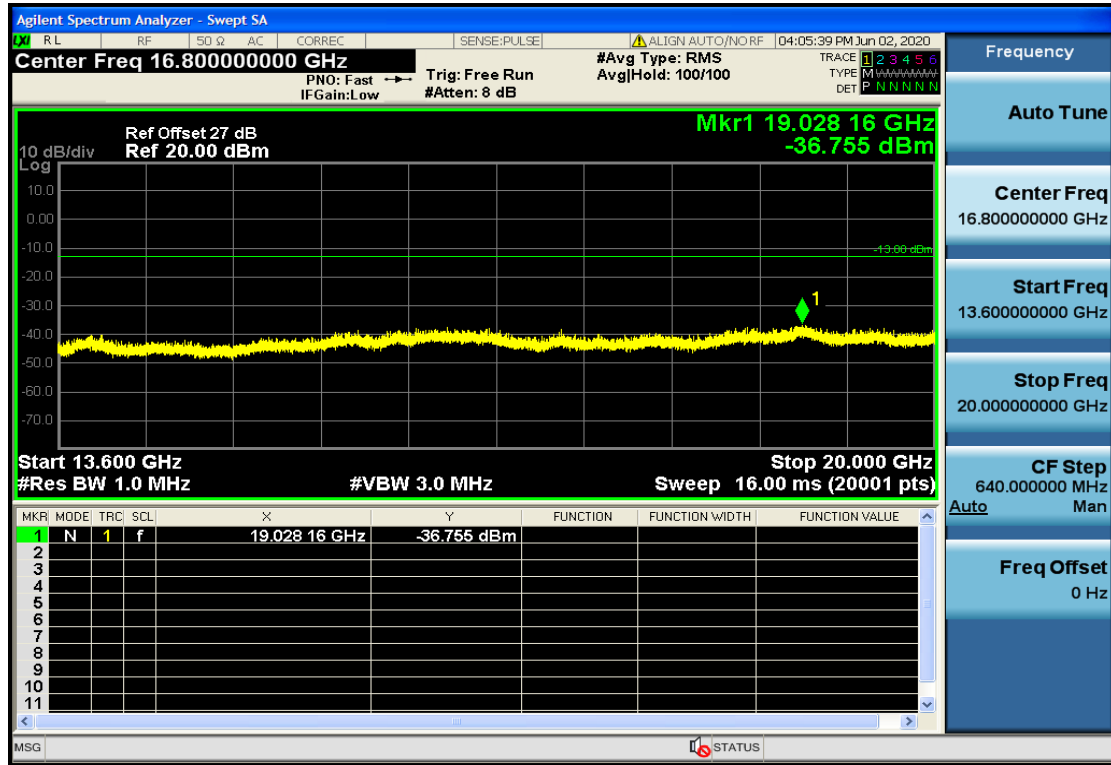

Band4

OB4-1.4-1710.7-QPSK-1#HIGH@13.6GHz-20GHz@Pass