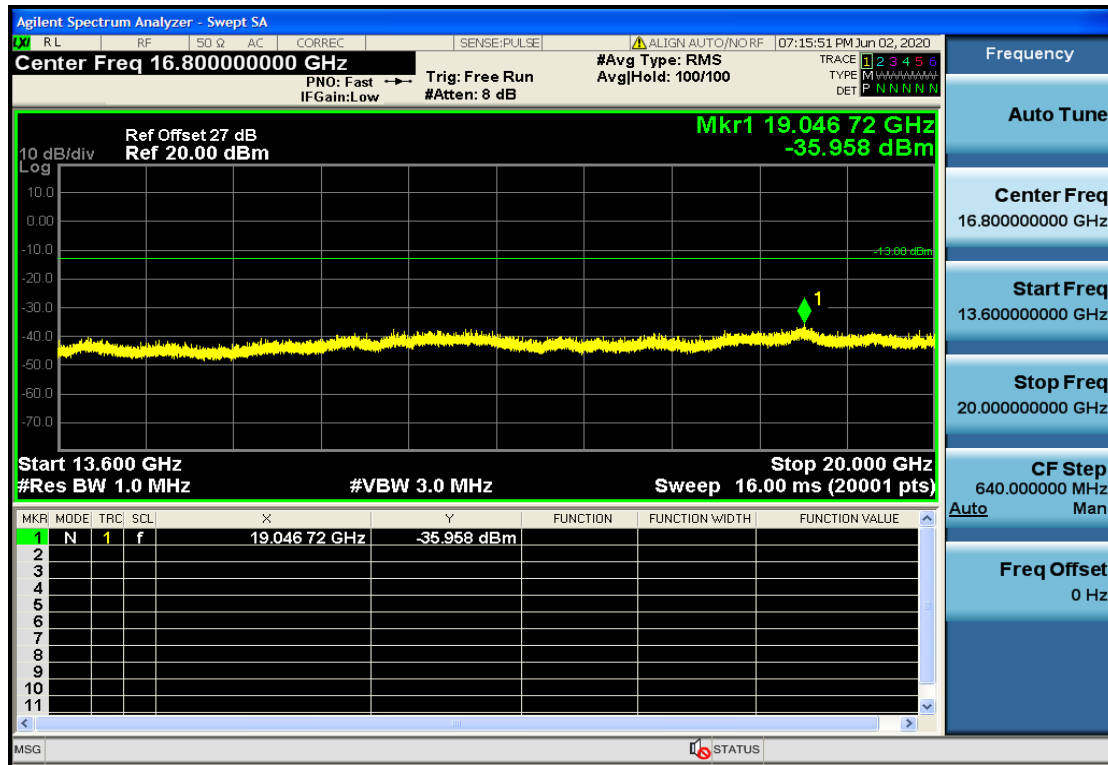

OB25-5-1882.5-QPSK-1#LOW@13.6GHz-20GHz@Pass