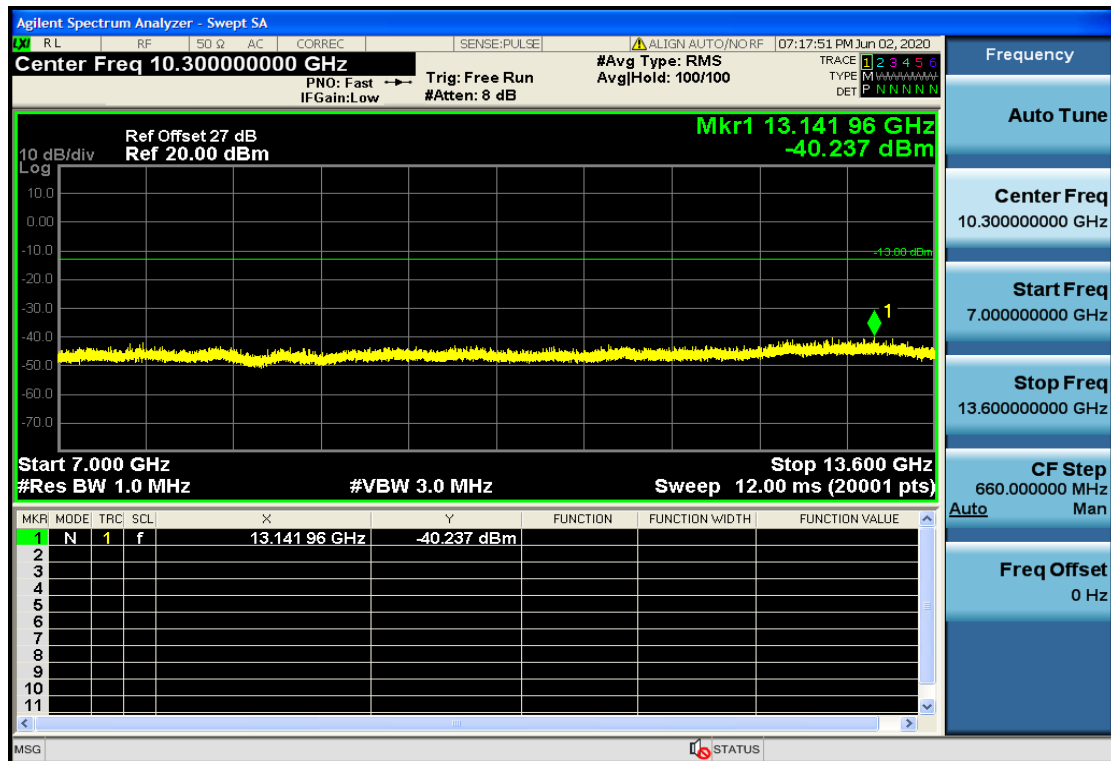

OB25-5-1912.5-QPSK-1#LOW@7GHz-13.6GHz@Pass