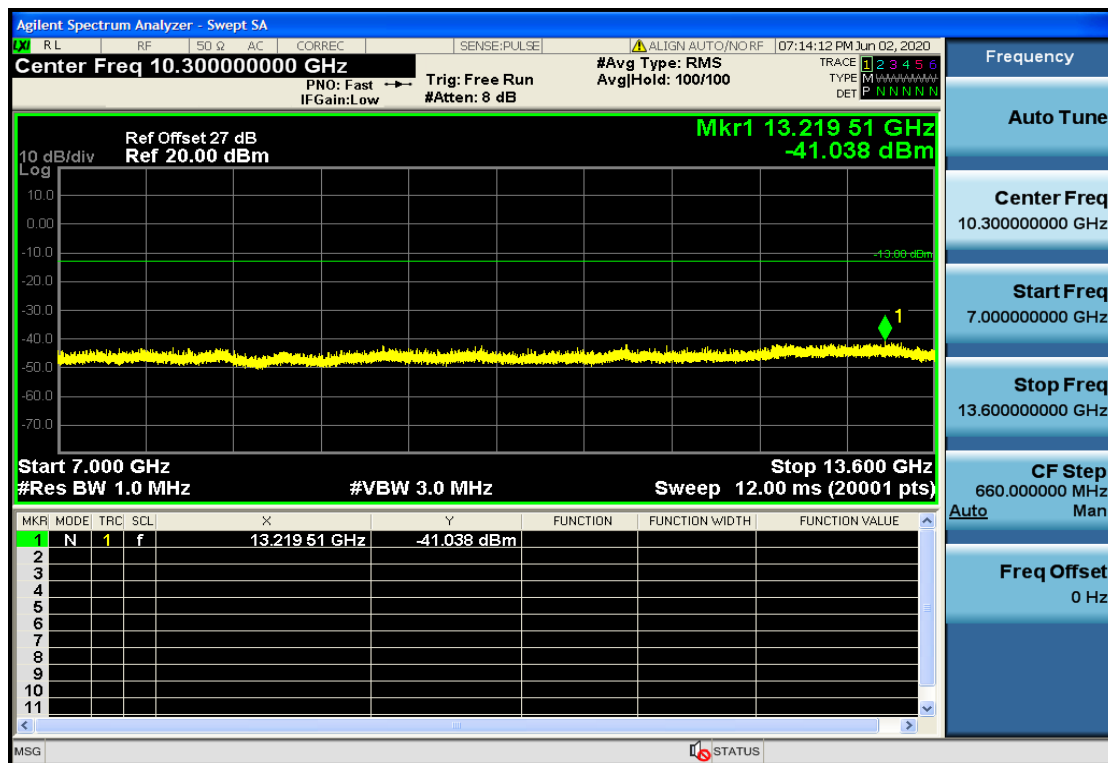

OB25-5-1852.5-QPSK-1#HIGH@13.6GHz-20GHz@Pass

OB25-5-1852.5-QPSK-1#HIGH@1GHz-7GHz@Pass

OB25-5-1852.5-QPSK-1#HIGH@30mHz-1GHz@Pass

OB25-5-1852.5-QPSK-1#HIGH@7GHz-13.6GHz@Pass

OB25-5-1852.5-QPSK-1#LOW@13.6GHz-20GHz@Pass