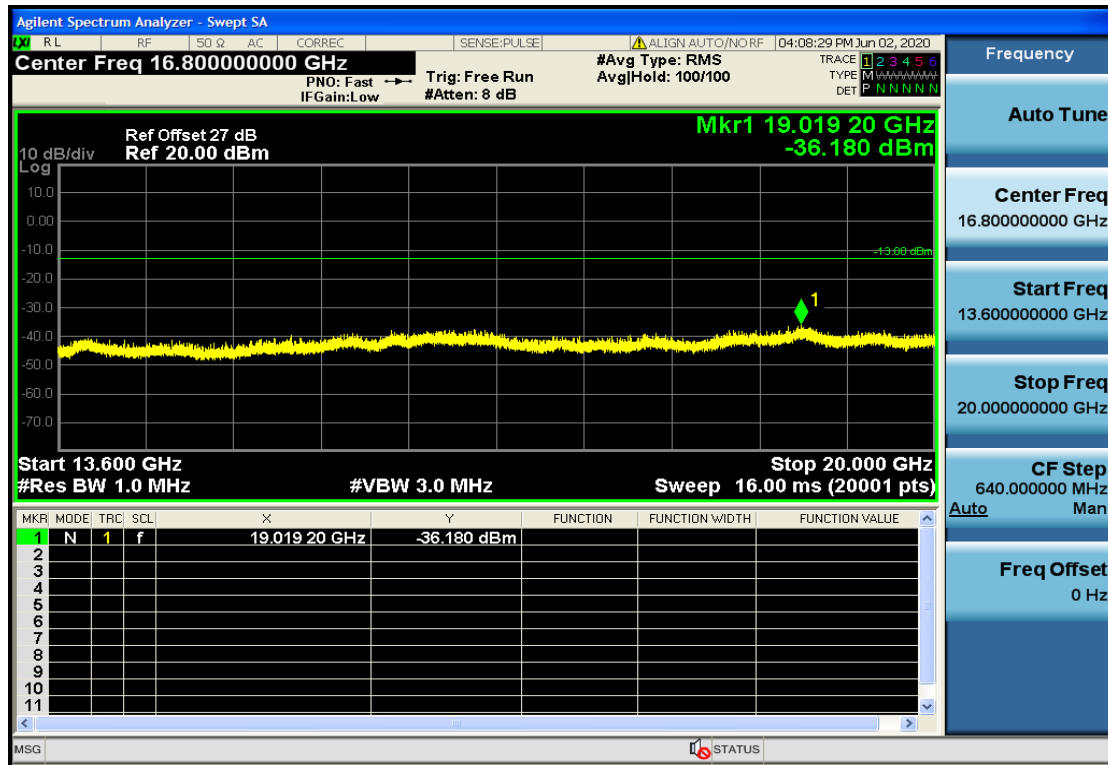

OB4-1.4-1732.5-QPSK-1#HIGH@13.6GHz-20GHz@Pass