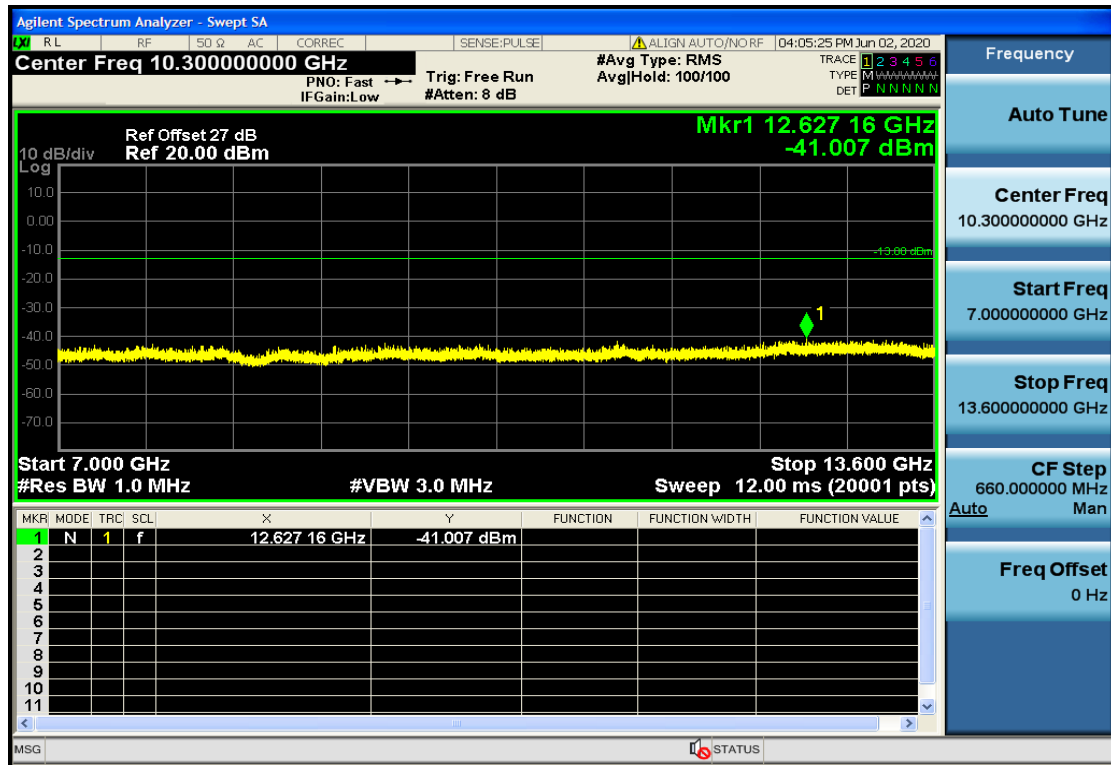

# Band4

OB4-1.4-1710.7-QPSK-1#HIGH@13.6GHz-20GHz@Pass

OB4-1.4-1710.7-QPSK-1#HIGH@1GHz-7GHz@Pass

OB4-1.4-1710.7-QPSK-1#HIGH@30mHz-1GHz@Pass

OB4-1.4-1710.7-QPSK-1#HIGH@7GHz-13.6GHz@Pass

OB4-1.4-1710.7-QPSK-1#LOW@13.6GHz-20GHz@Pass