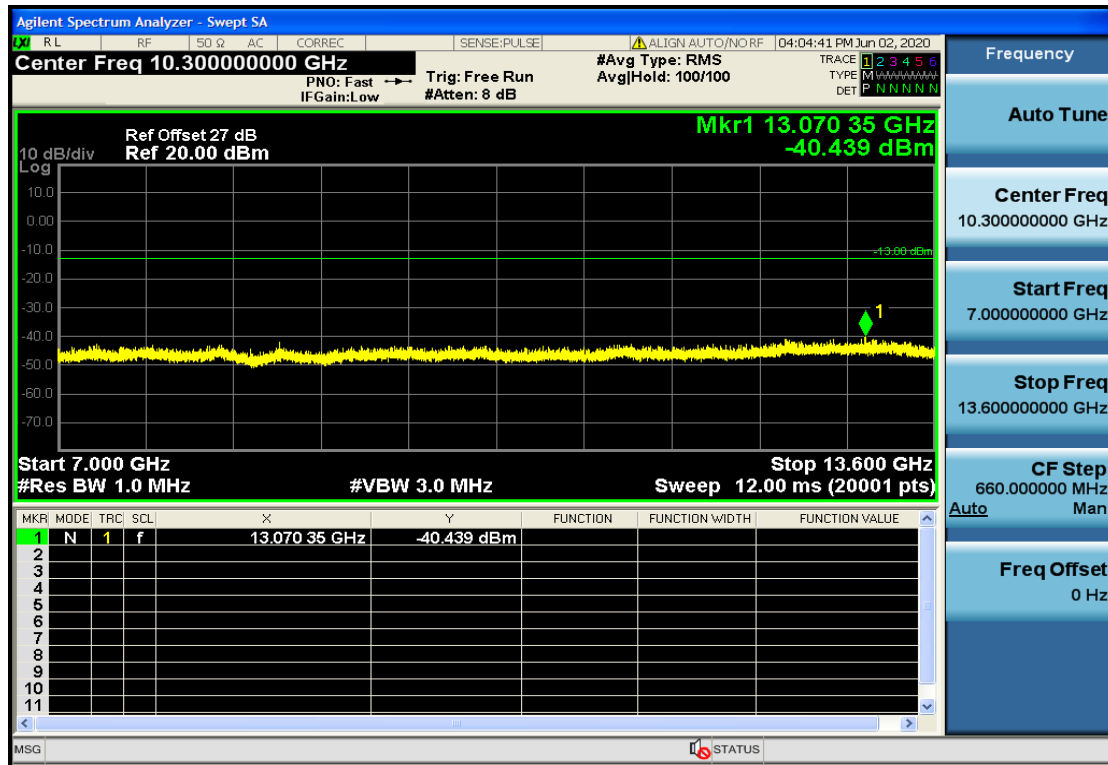

OB4-1.4-1710.7-QPSK-1#LOW@7GHz-13.6GHz@Pass