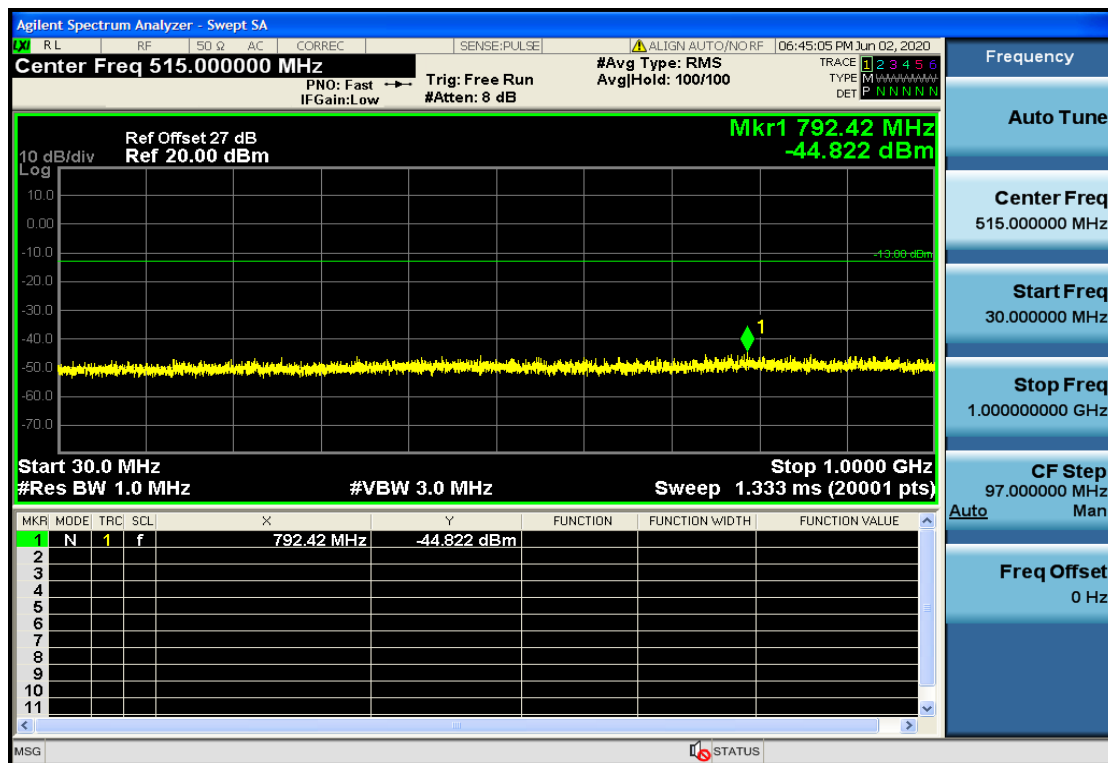

OB25-3-1851.5-QPSK-1#HIGH@30mHz-1GHz@Pass