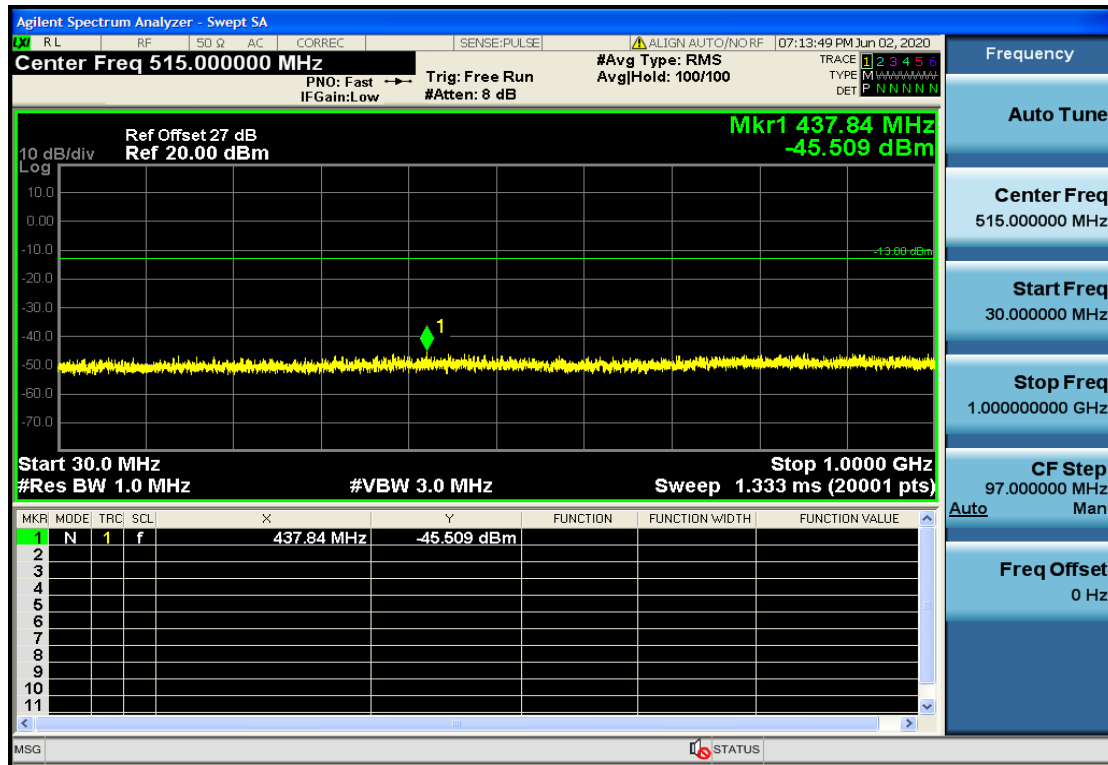

OB25-5-1852.5-QPSK-1#HIGH@30mHz-1GHz@Pass