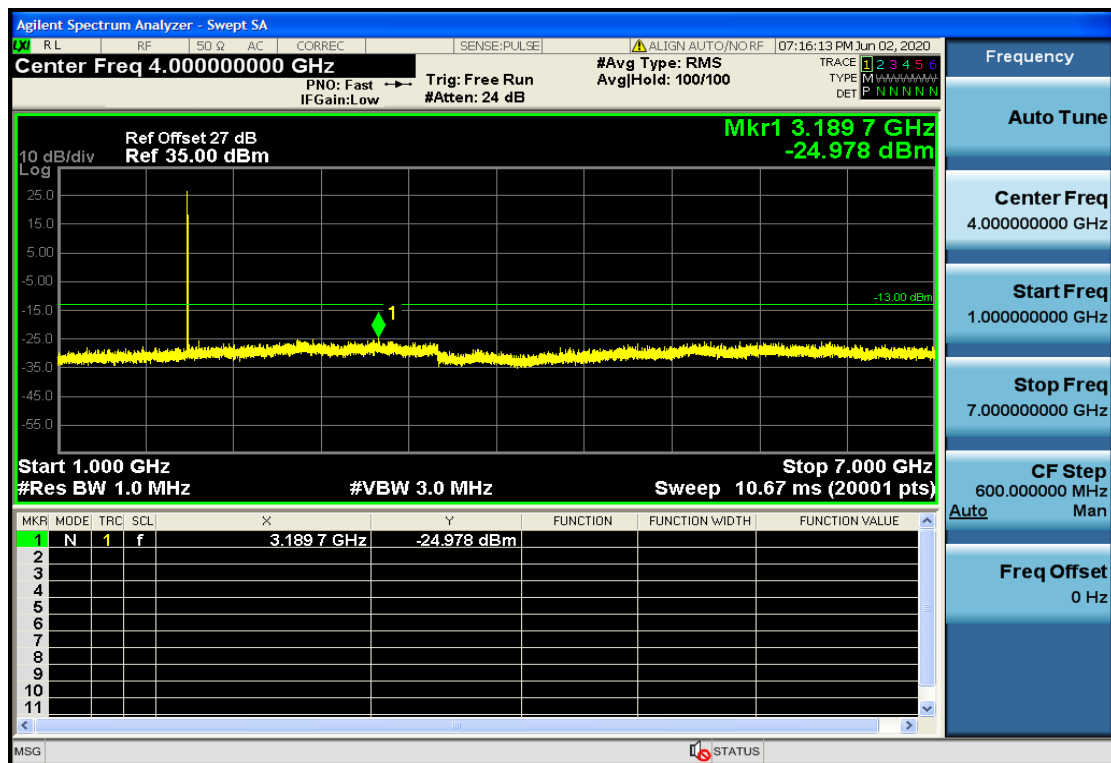

OB25-5-1852.5-QPSK-25#LOW@30MHz-1GHz@Pass

OB25-5-1852.5-QPSK-25#LOW@7GHz-13.6GHz@Pass

OB25-5-1882.5-QPSK-1#HIGH@13.6GHz-20GHz@Pass

OB25-5-1882.5-QPSK-1#HIGH@1GHz-7GHz@Pass

OB25-5-1882.5-QPSK-1#HIGH@30mHz-1GHz@Pass