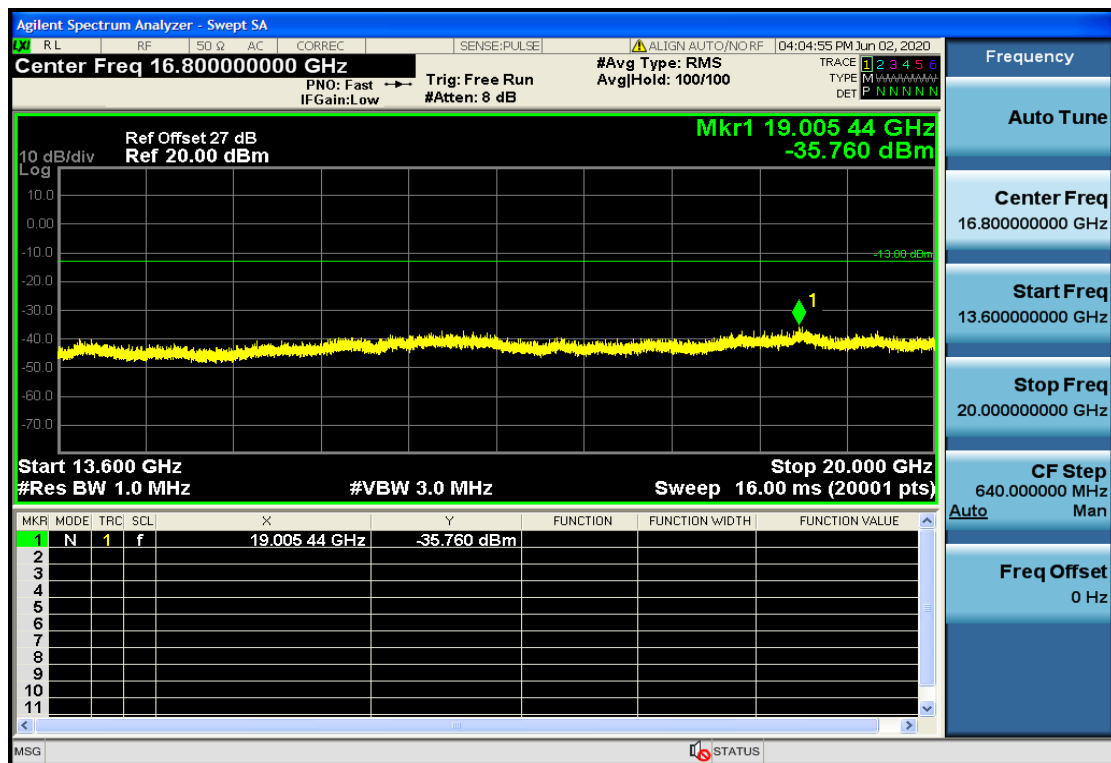

# Band4

OB4-1.4-1710.7-QPSK-1#HIGH@13.6GHz-20GHz@Pass

OB4-1.4-1710.7-QPSK-1#HIGH@1GHz-7GHz@Pass

OB4-1.4-1710.7-QPSK-1#HIGH@30mHz-1GHz@Pass

OB4-1.4-1710.7-QPSK-1#HIGH@7GHz-13.6GHz@Pass

OB4-1.4-1710.7-QPSK-1#LOW@13.6GHz-20GHz@Pass