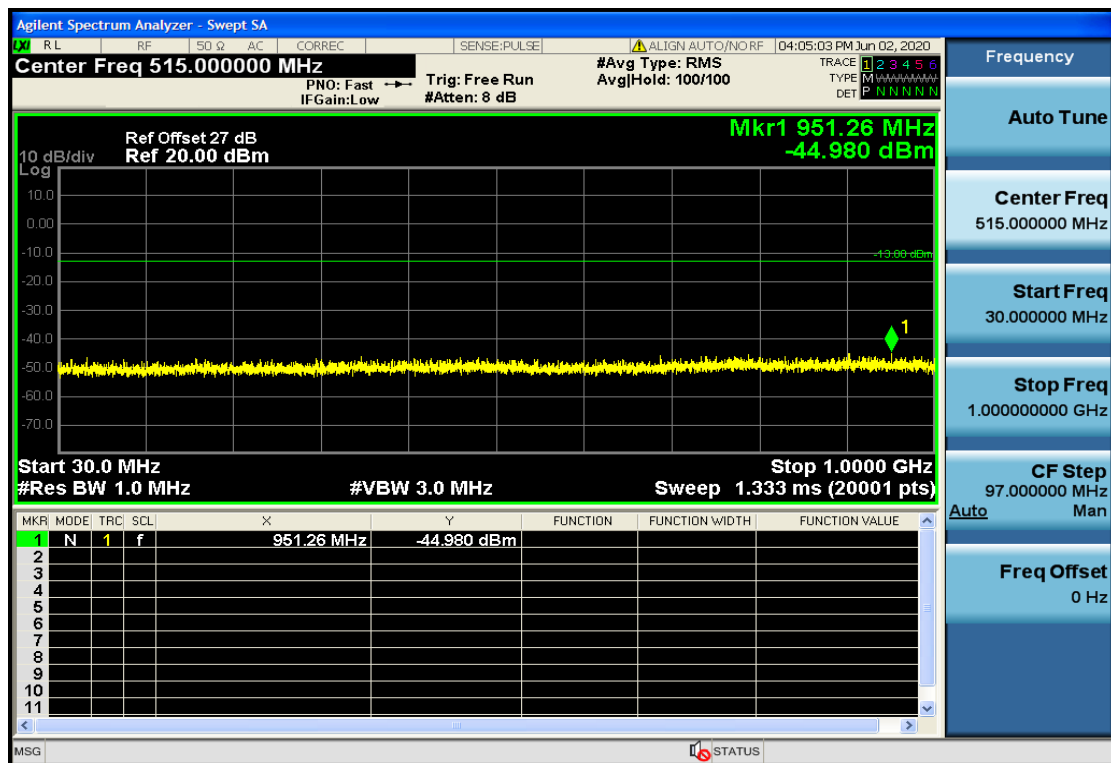

# Band4

OB4-1.4-1710.7-QPSK-1#HIGH@13.6GHz-20GHz@Pass

OB4-1.4-1710.7-QPSK-1#HIGH@1GHz-7GHz@Pass

OB4-1.4-1710.7-QPSK-1#HIGH@30mHz-1GHz@Pass

OB4-1.4-1710.7-QPSK-1#HIGH@7GHz-13.6GHz@Pass

OB4-1.4-1710.7-QPSK-1#LOW@13.6GHz-20GHz@Pass