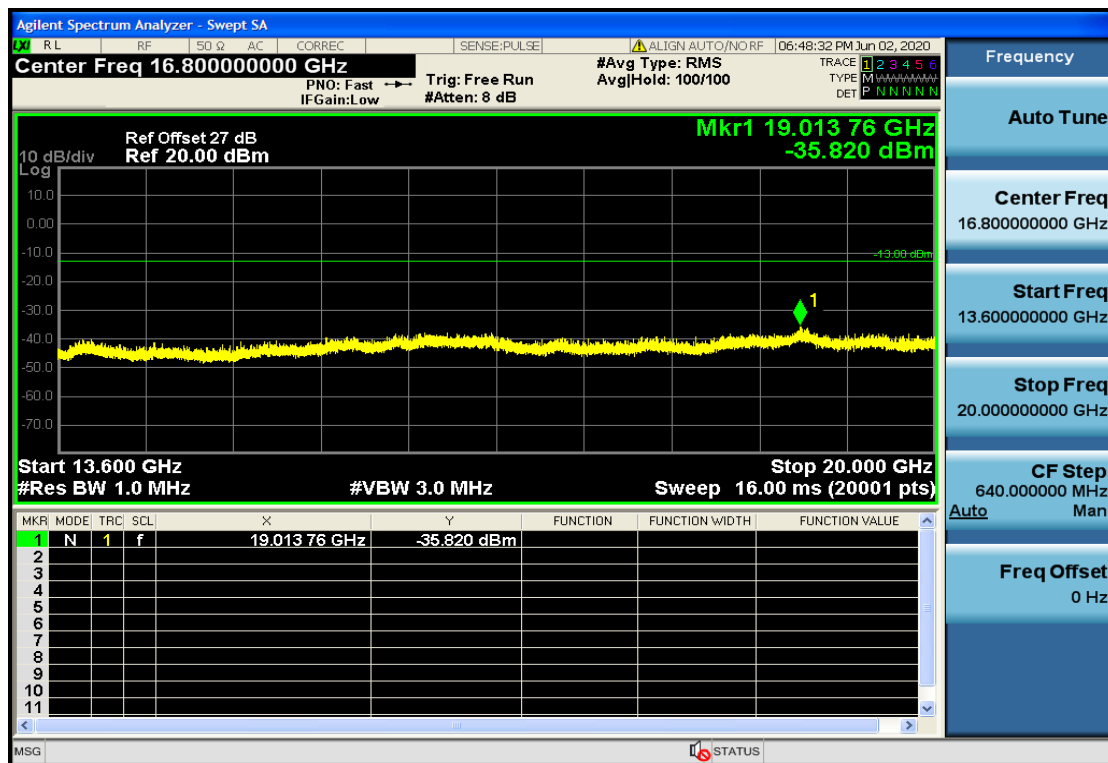

OB25-3-1882.5-QPSK-1#HIGH@13.6GHz-20GHz@Pass