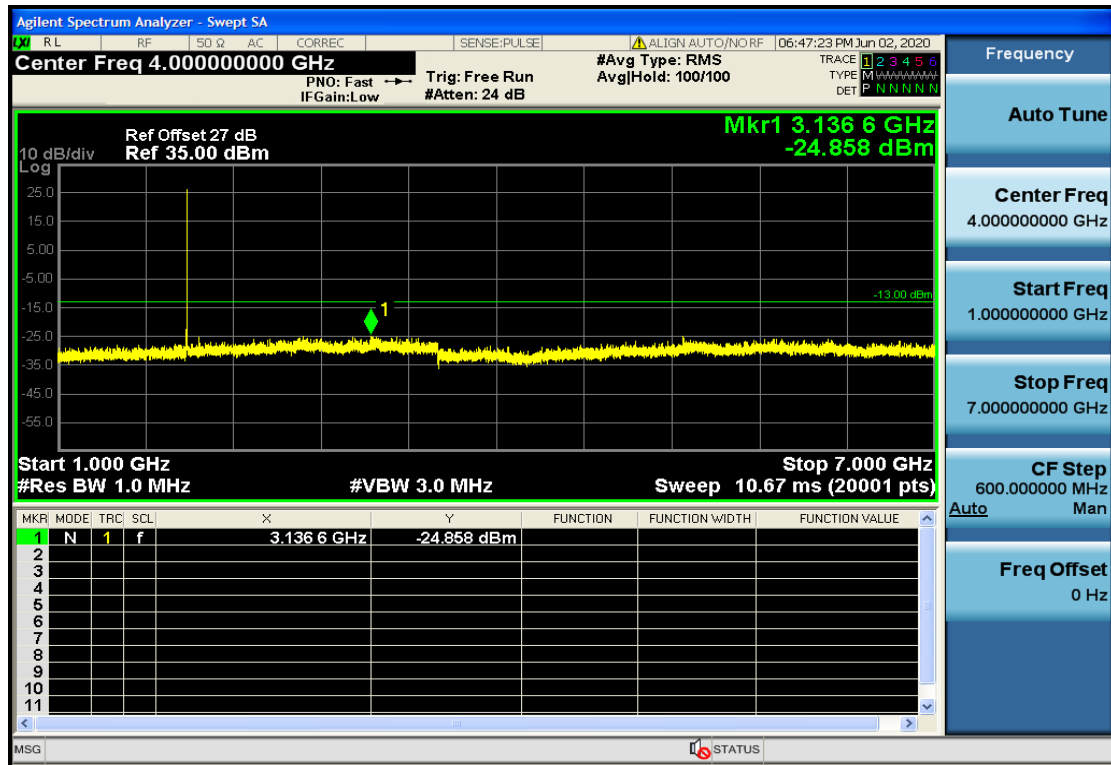

OB25-3-1882.5-QPSK-1#LOW@1GHz-7GHz@Pass