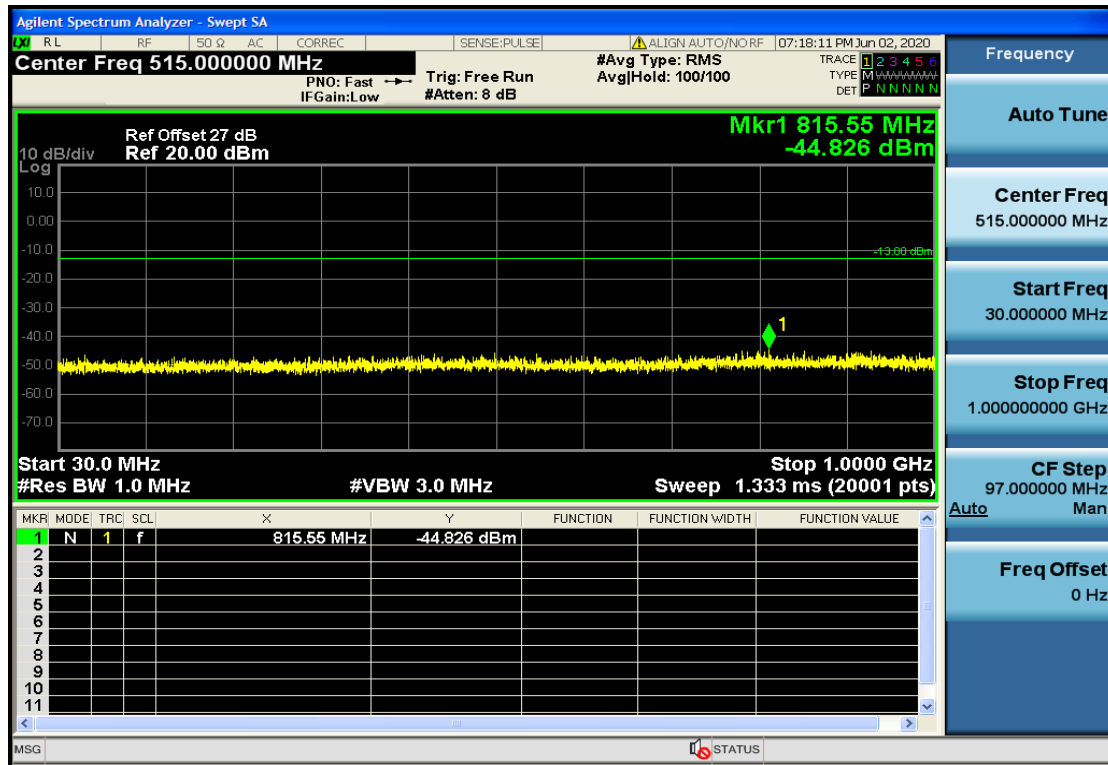

OB25-5-1912.5-QPSK-1#HIGH@30mHz-1GHz@Pass