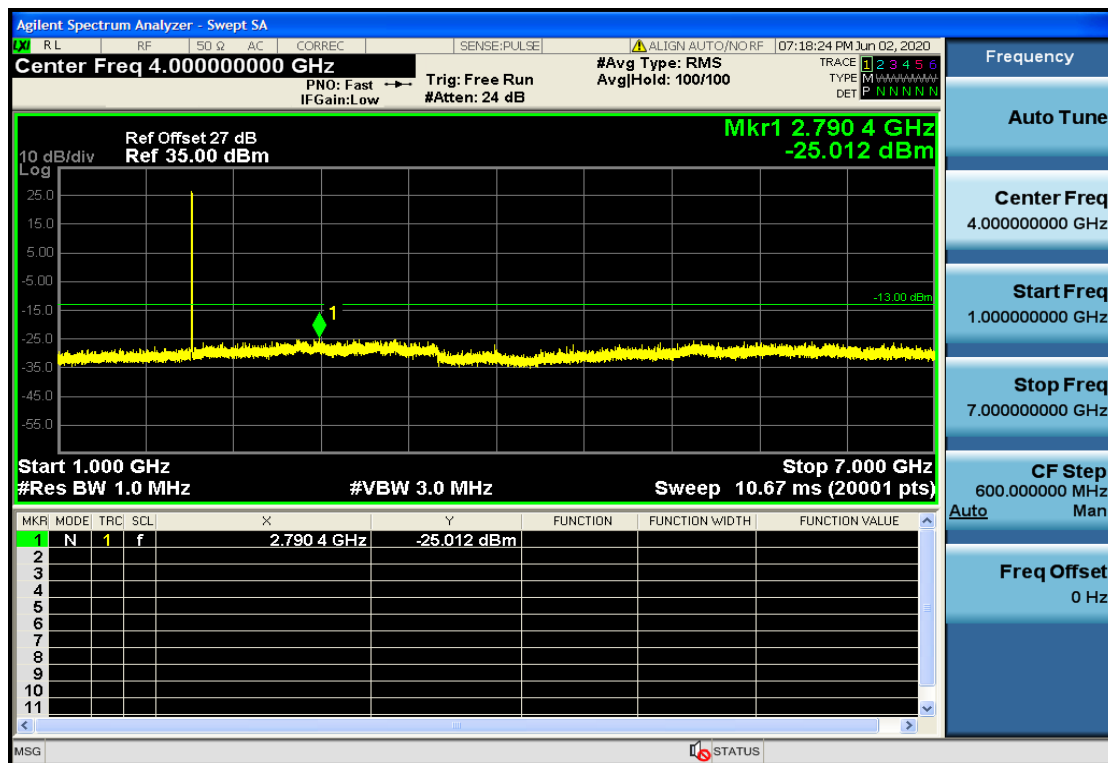

OB25-5-1912.5-QPSK-1#HIGH@1GHz-7GHz@Pass