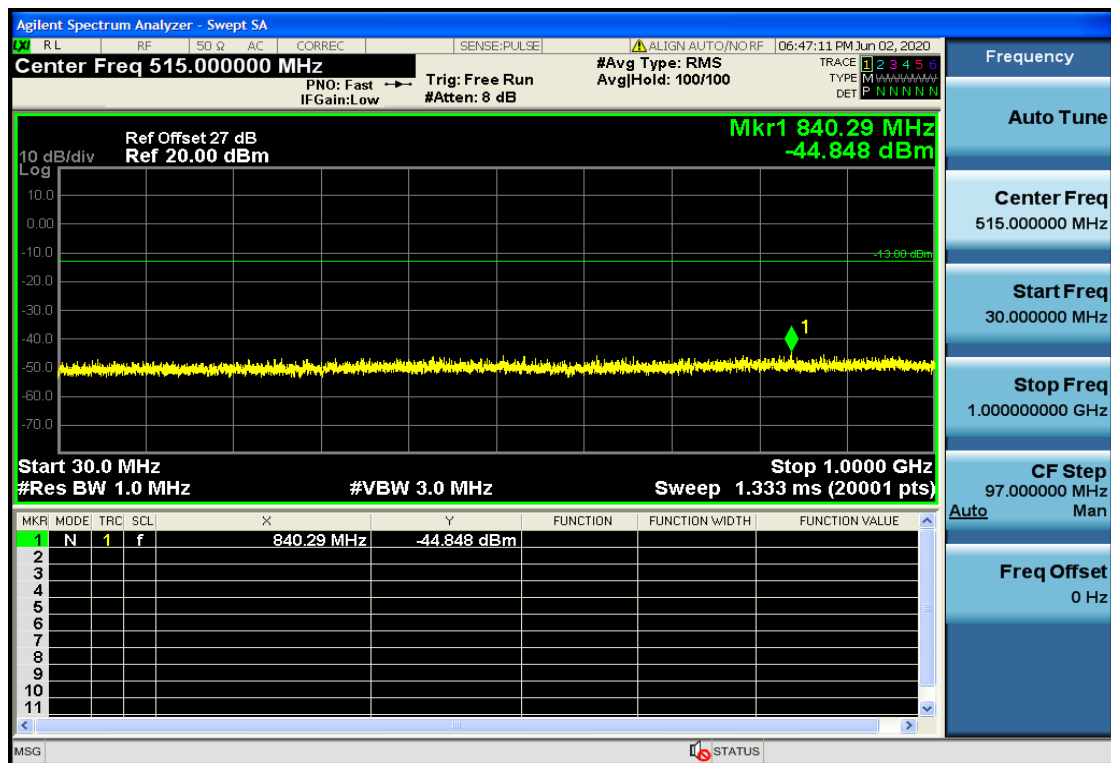

OB25-3-1882.5-QPSK-1#LOW@30mHz-1GHz@Pass