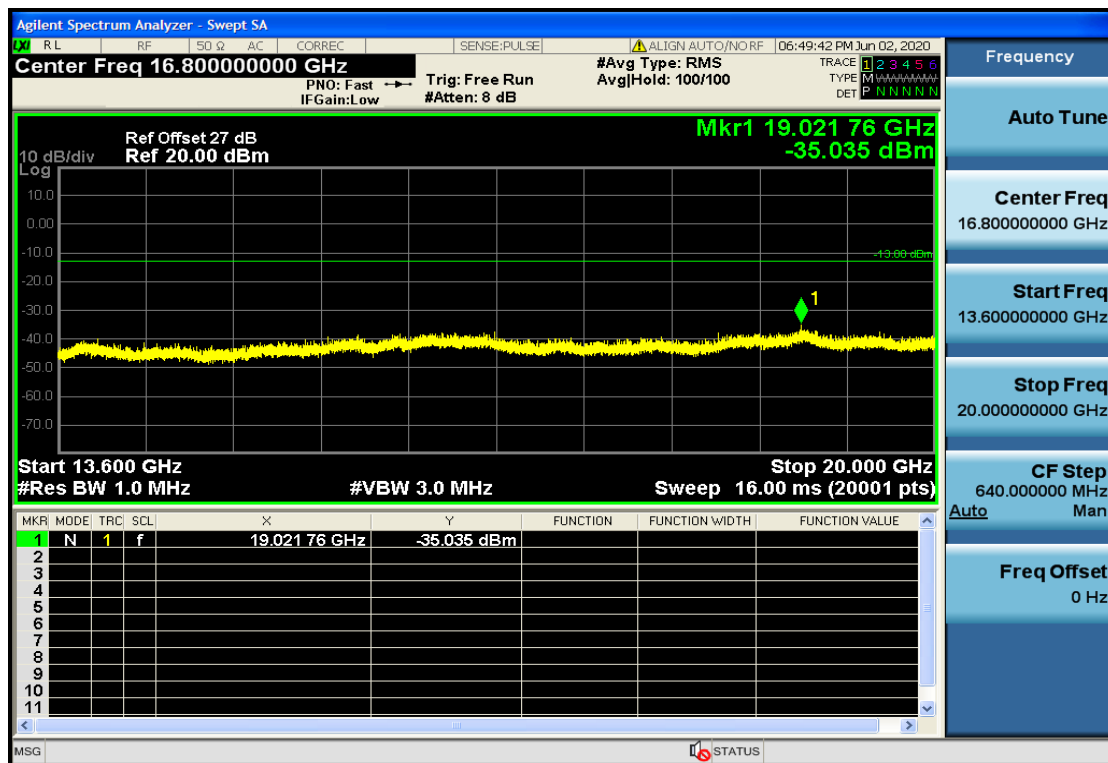

OB25-3-1913.5-QPSK-15#LOW@13.6GHz-20GHz@Pass