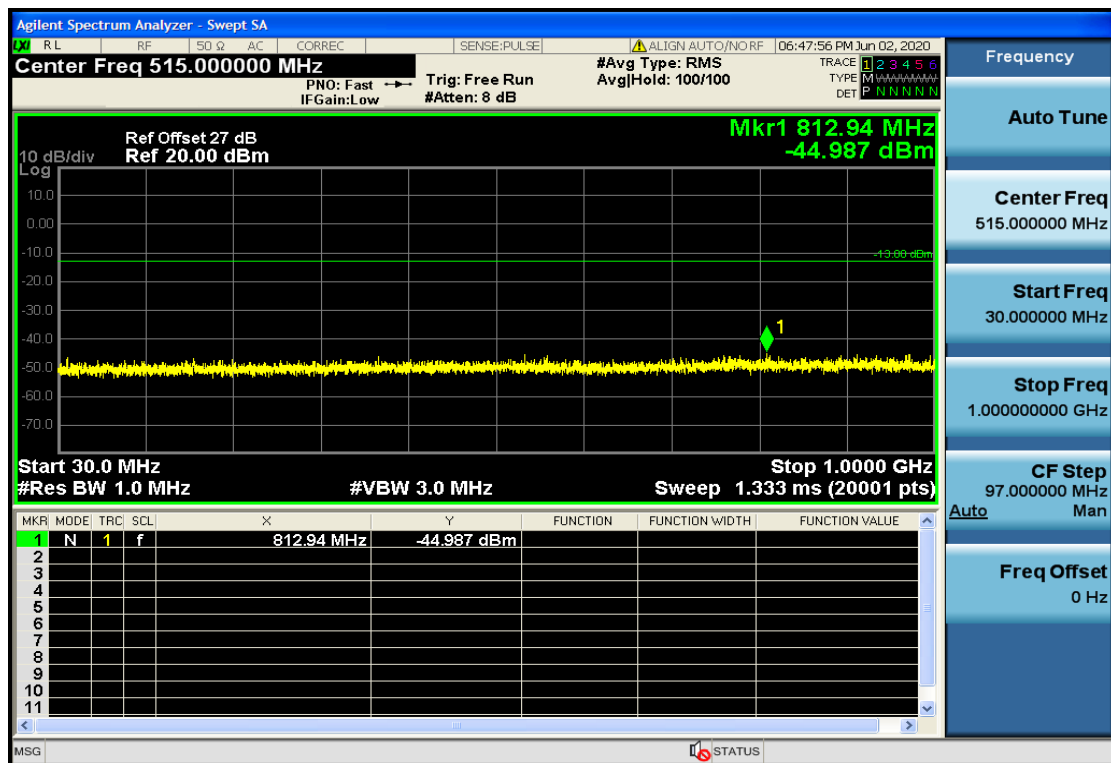

OB25-3-1851.5-QPSK-15#LOW@7GHz-13.6GHz@Pass

OB25-3-1882.5-QPSK-1#HIGH@13.6GHz-20GHz@Pass

OB25-3-1882.5-QPSK-1#HIGH@1GHz-7GHz@Pass

OB25-3-1882.5-QPSK-1#HIGH@30mHz-1GHz@Pass

OB25-3-1882.5-QPSK-1#HIGH@7GHz-13.6GHz@Pass