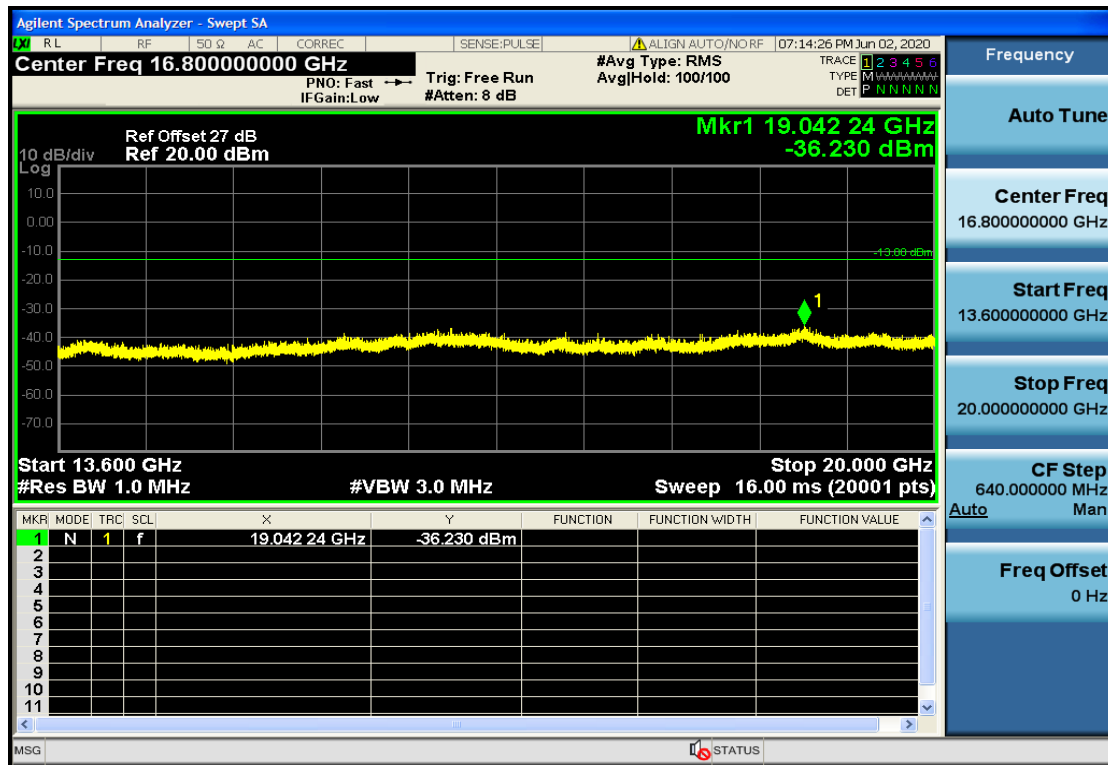

OB25-5-1852.5-QPSK-1#HIGH@13.6GHz-20GHz@Pass