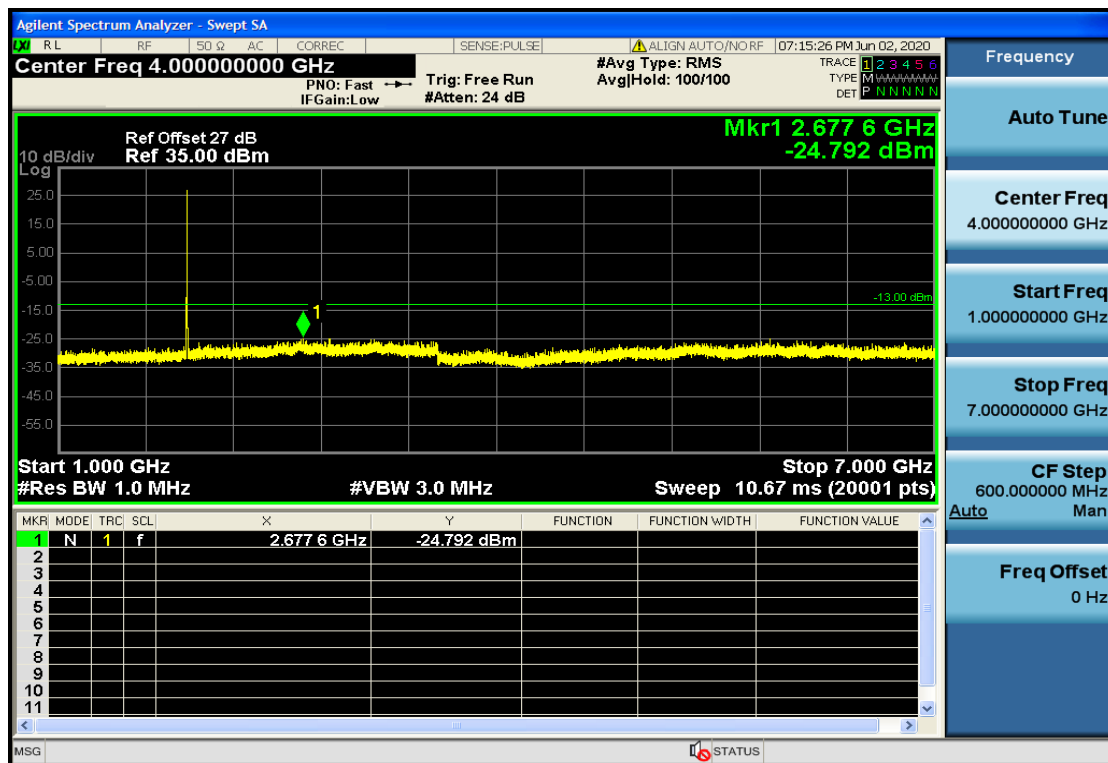

OB25-5-1882.5-QPSK-1#LOW@1GHz-7GHz@Pass