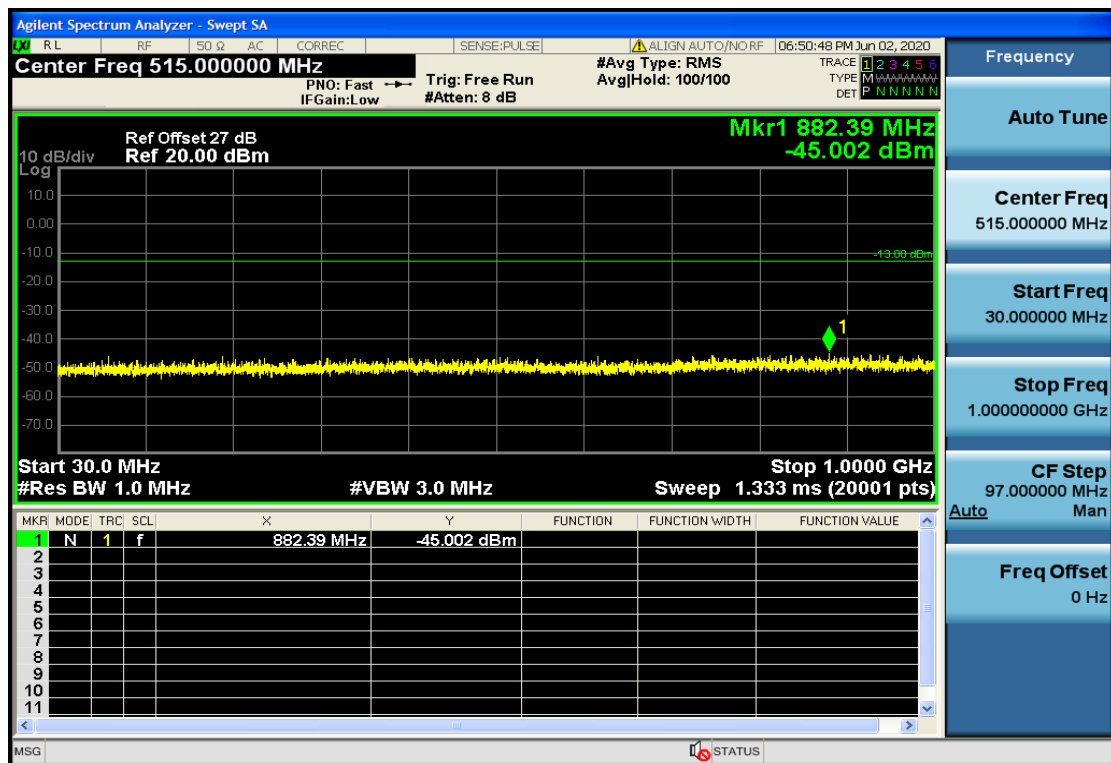

OB25-3-1913.5-QPSK-1#HIGH@30mHz-1GHz@Pass