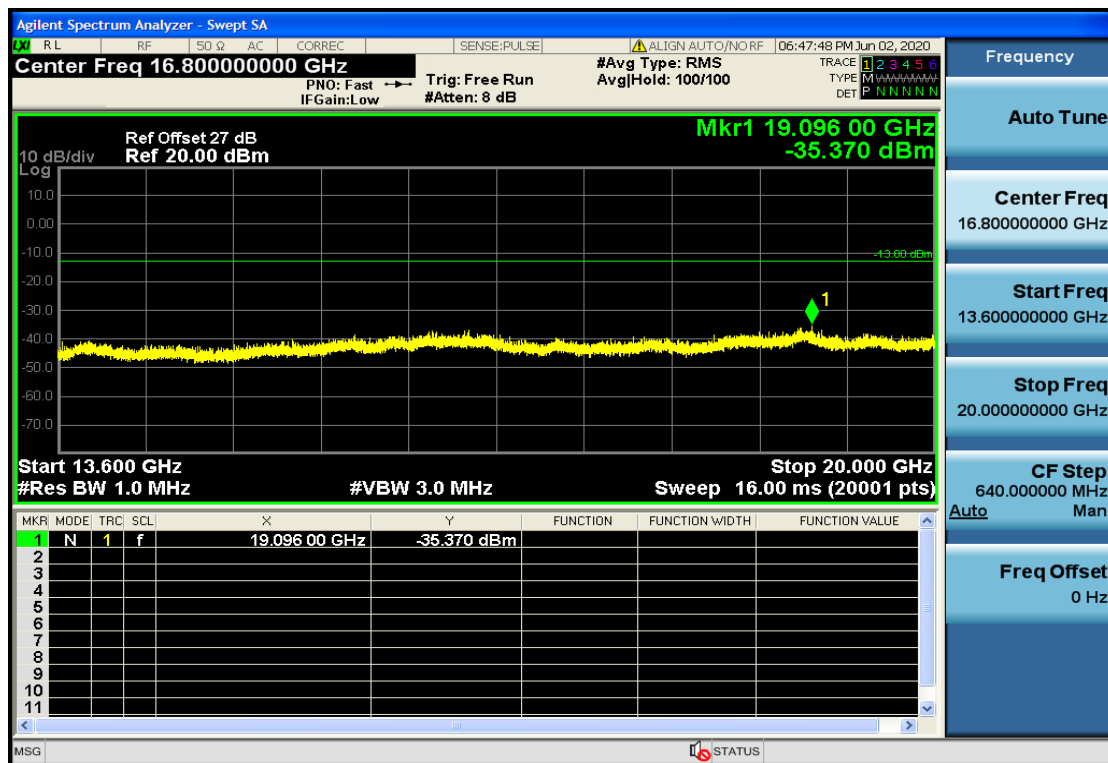

OB25-3-1851.5-QPSK-15#LOW@7GHz-13.6GHz@Pass

OB25-3-1882.5-QPSK-1#HIGH@13.6GHz-20GHz@Pass

OB25-3-1882.5-QPSK-1#HIGH@1GHz-7GHz@Pass

OB25-3-1882.5-QPSK-1#HIGH@30mHz-1GHz@Pass

OB25-3-1882.5-QPSK-1#HIGH@7GHz-13.6GHz@Pass

OB25-3-1882.5-QPSK-1#LOW@13.6GHz-20GHz@Pass

OB25-3-1882.5-QPSK-1#LOW@1GHz-7GHz@Pass

OB25-3-1882.5-QPSK-1#LOW@30mHz-1GHz@Pass

OB25-3-1882.5-QPSK-1#LOW@7GHz-13.6GHz@Pass

OB25-3-1882.5-QPSK-15#LOW@13.6GHz-20GHz@Pass