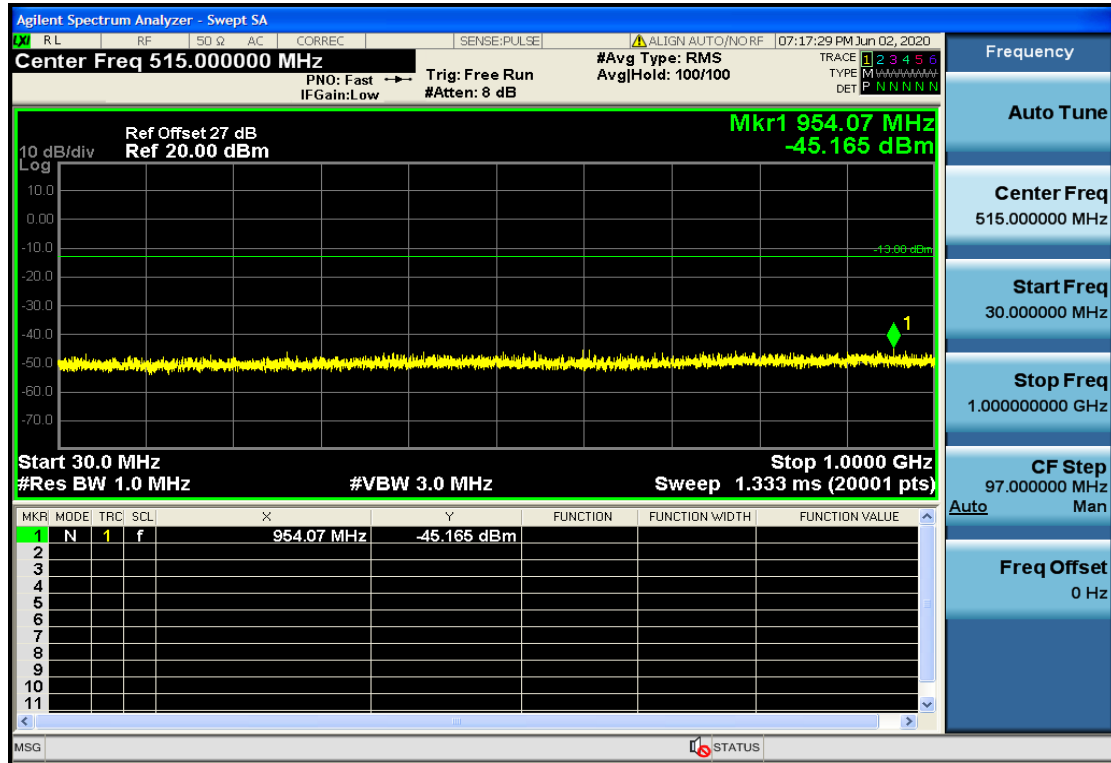

OB25-5-1912.5-QPSK-1#LOW@30mHz-1GHz@Pass