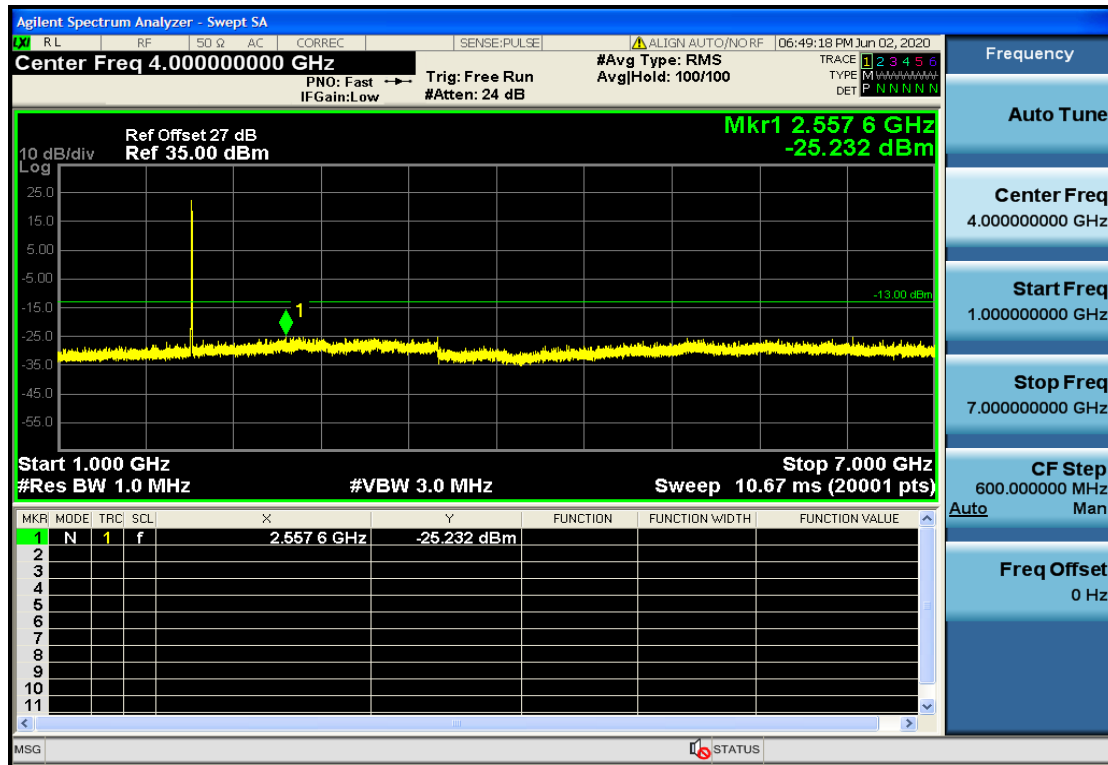

OB25-3-1913.5-QPSK-15#LOW@1GHz-7GHz@Pass