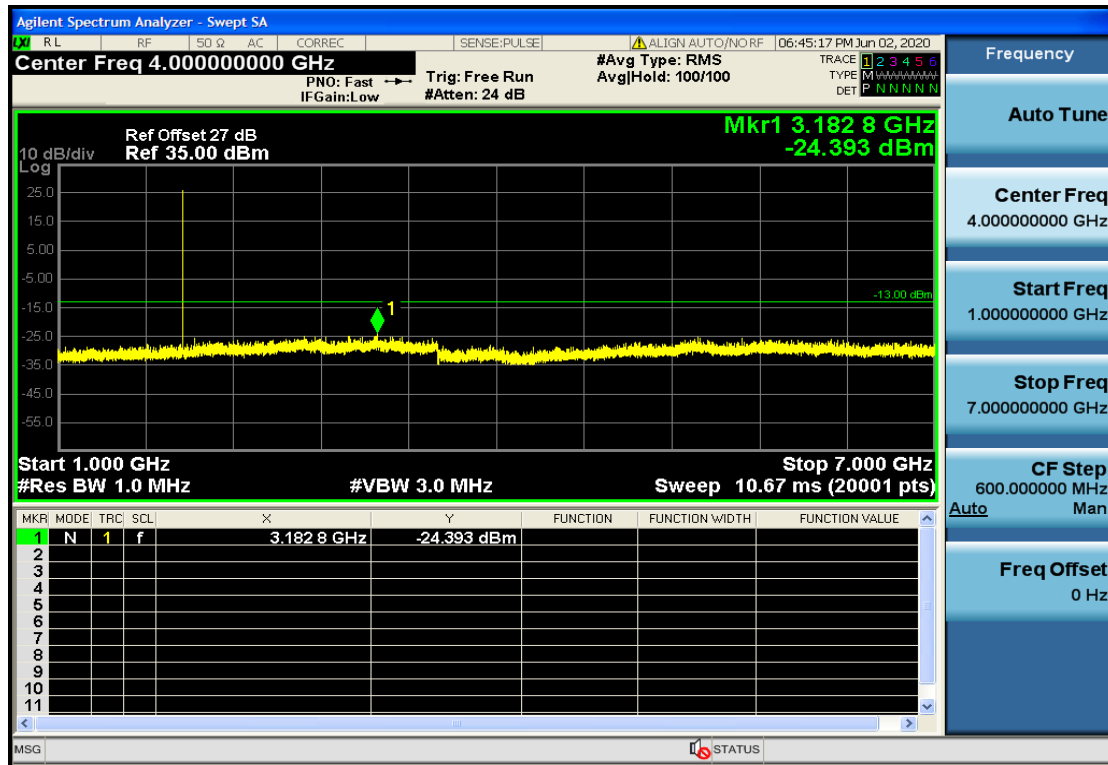

OB25-3-1851.5-QPSK-1#HIGH@1GHz-7GHz@Pass