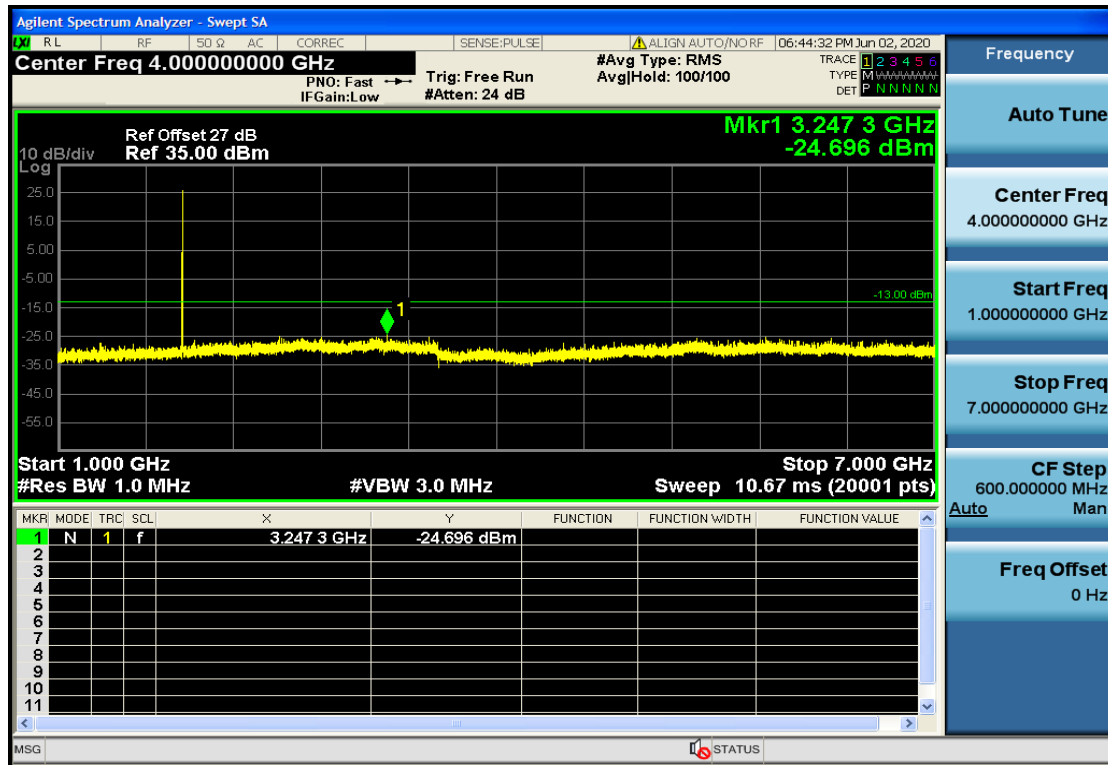

OB25-3-1851.5-QPSK-1#HIGH@1GHz-7GHz@Pass

OB25-3-1851.5-QPSK-1#HIGH@30mHz-1GHz@Pass

OB25-3-1851.5-QPSK-1#HIGH@7GHz-13.6GHz@Pass

OB25-3-1851.5-QPSK-1#LOW@13.6GHz-20GHz@Pass

OB25-3-1851.5-QPSK-1#LOW@1GHz-7GHz@Pass