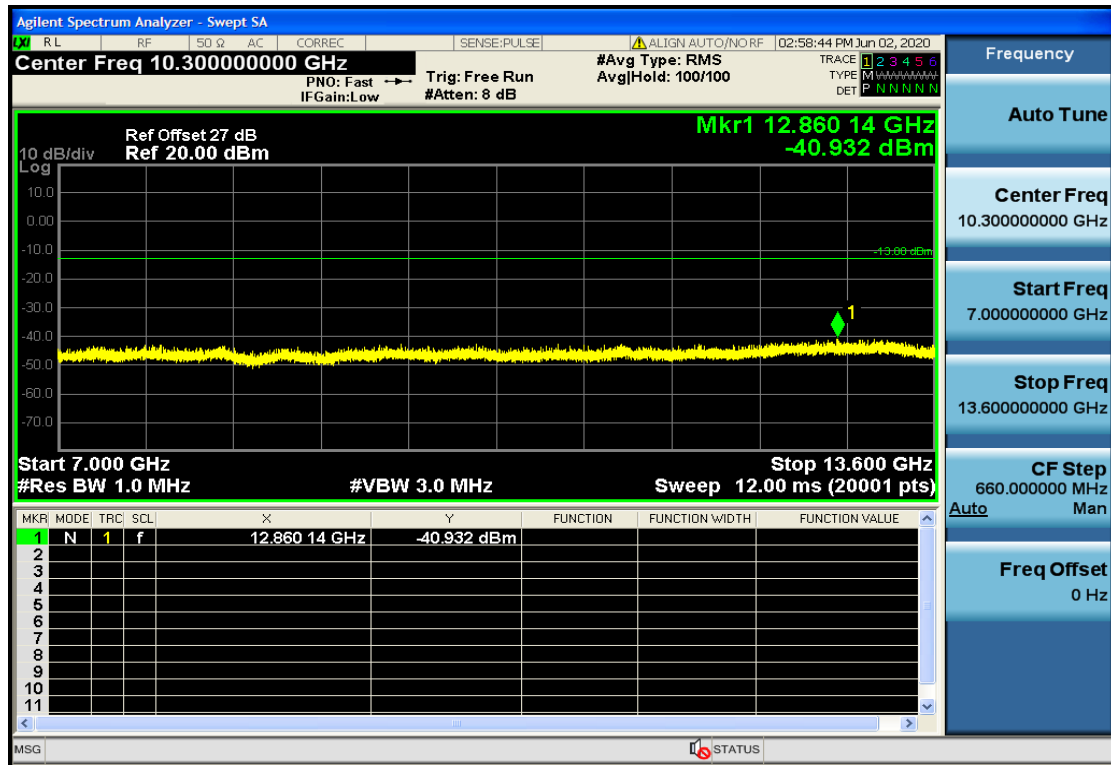

OB2-3-1880-QPSK-1#HIGH@7GHz-13.6GHz@Pass