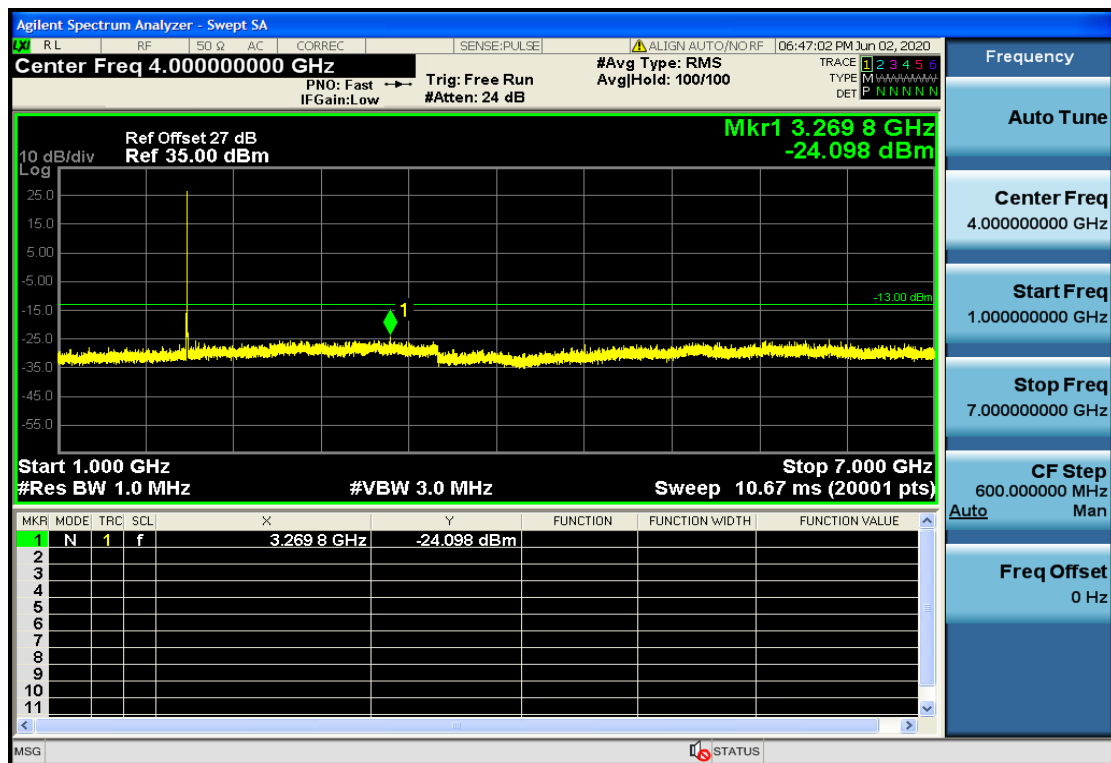

OB2-3-1851.5-QPSK-15#LOW@30MHz-1GHz@Pass

OB2-3-1851.5-QPSK-15#LOW@7GHz-13.6GHz@Pass

OB2-3-1880-QPSK-1#HIGH@13.6GHz-20GHz@Pass

OB2-3-1880-QPSK-1#HIGH@1GHz-7GHz@Pass

OB2-3-1880-QPSK-1#HIGH@1GHz-7GHz@Pass

OB2-3-1880-QPSK-1#HIGH@30mHz-1GHz@Pass