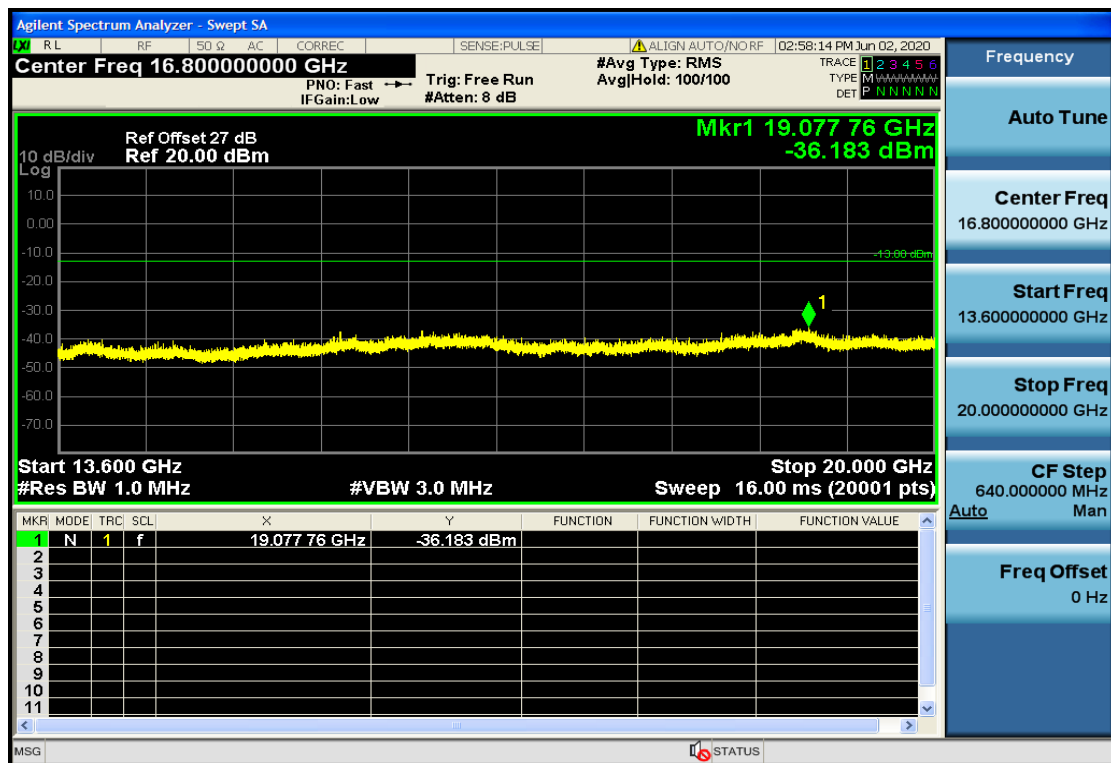

OB2-3-1880-QPSK-1#LOW@13.6GHz-20GHz@Pass