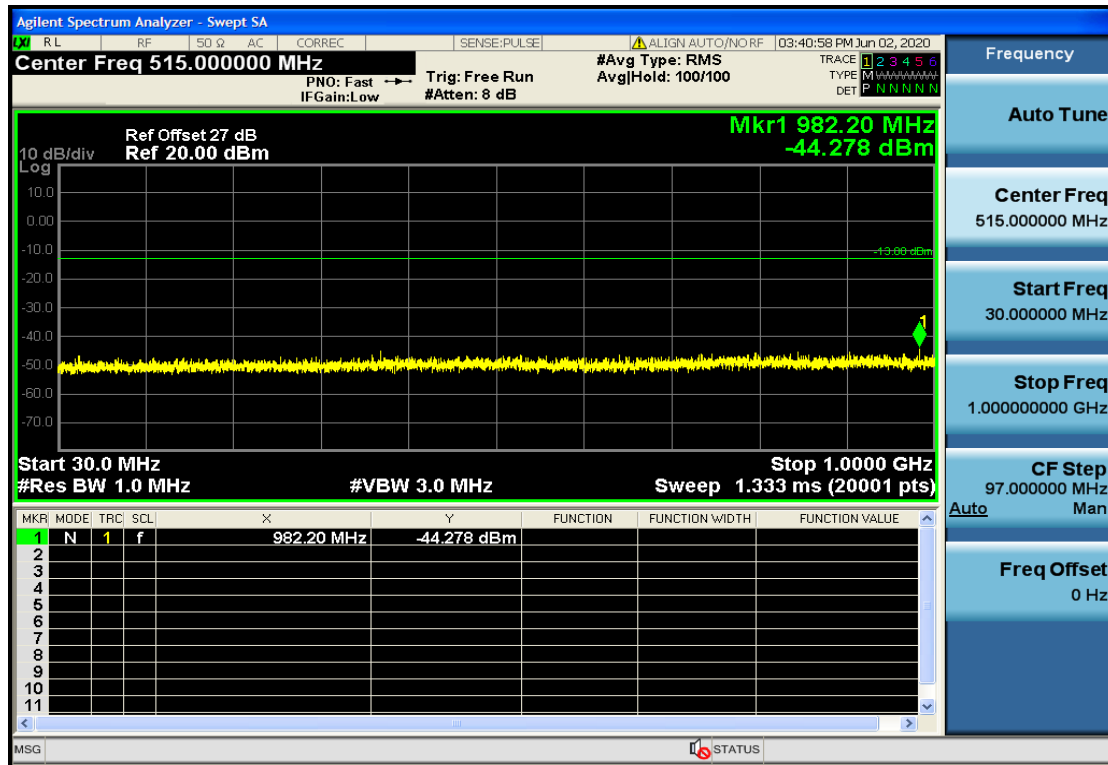

OB2-3-1851.5-QPSK-1#LOW@30mHz-1GHz@Pass