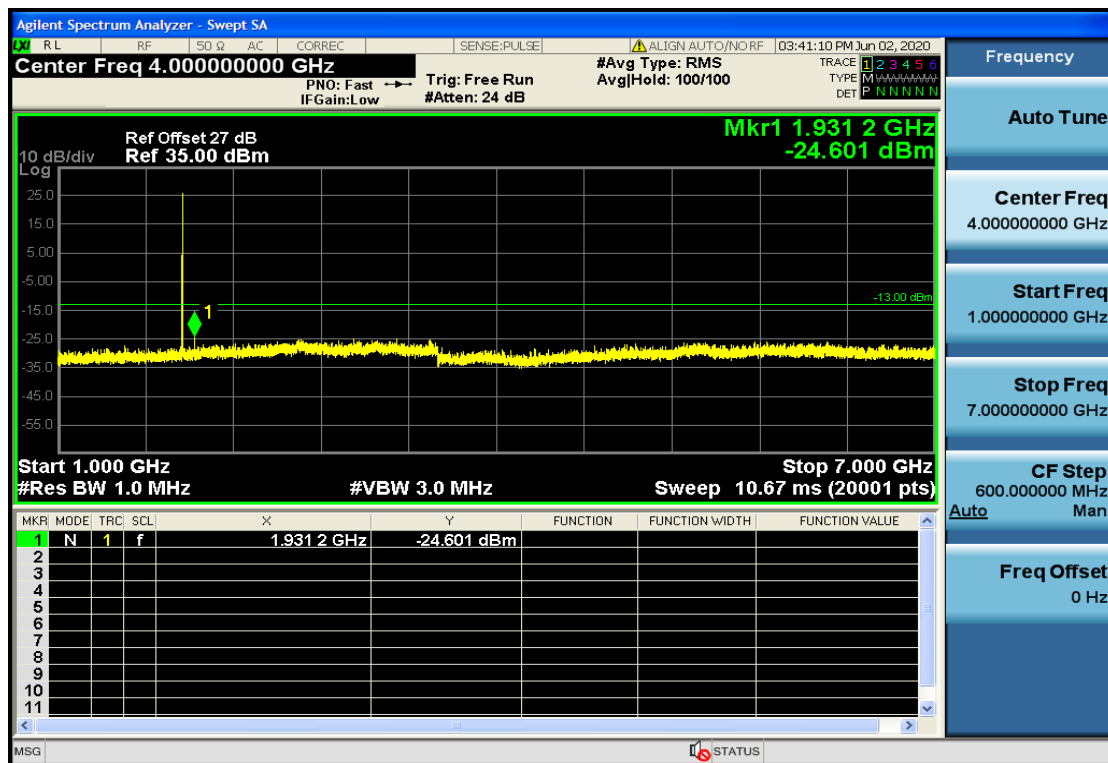

OB2-3-1851.5-QPSK-1#LOW@1GHz-7GHz@Pass