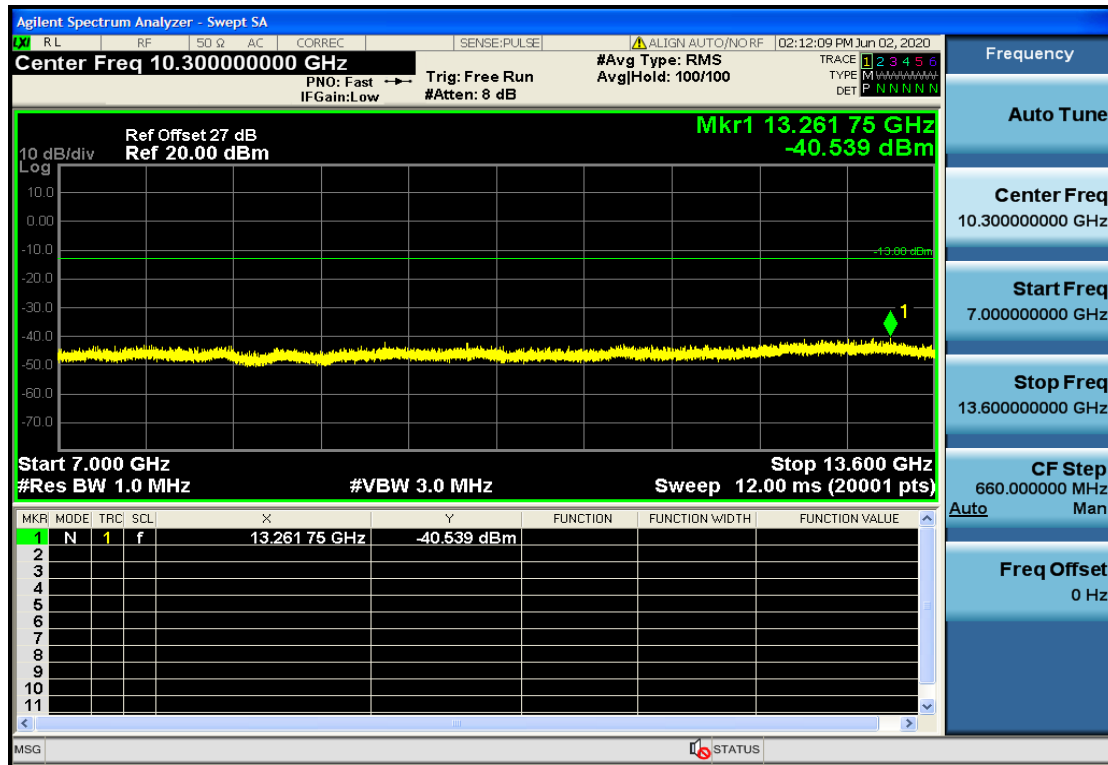

OB2-3-1851.5-QPSK-1#HIGH@13.6GHz-20GHz@Pass

OB2-3-1851.5-QPSK-1#HIGH@1GHz-7GHz@Pass

OB2-3-1851.5-QPSK-1#HIGH@30mHz-1GHz@Pass

OB2-3-1851.5-QPSK-1#HIGH@7GHz-13.6GHz@Pass

OB2-3-1851.5-QPSK-1#LOW@13.6GHz-20GHz@Pass