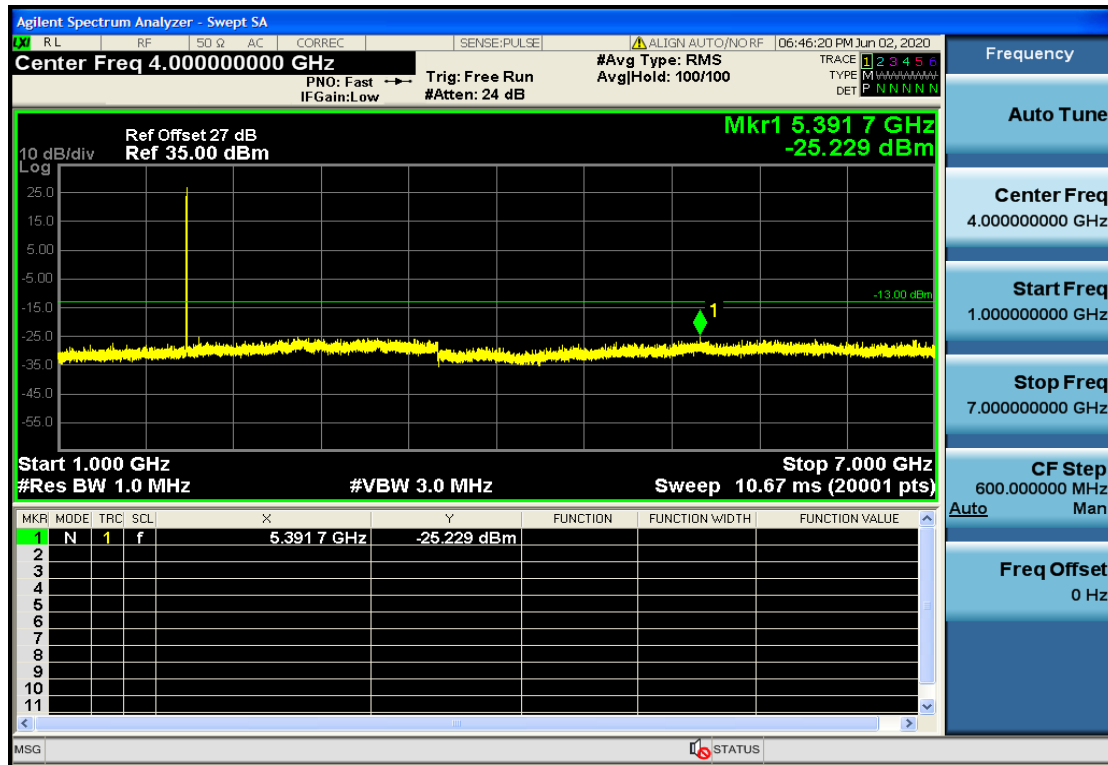

OB2-3-1880-QPSK-1#LOW@1GHz-7GHz@Pass