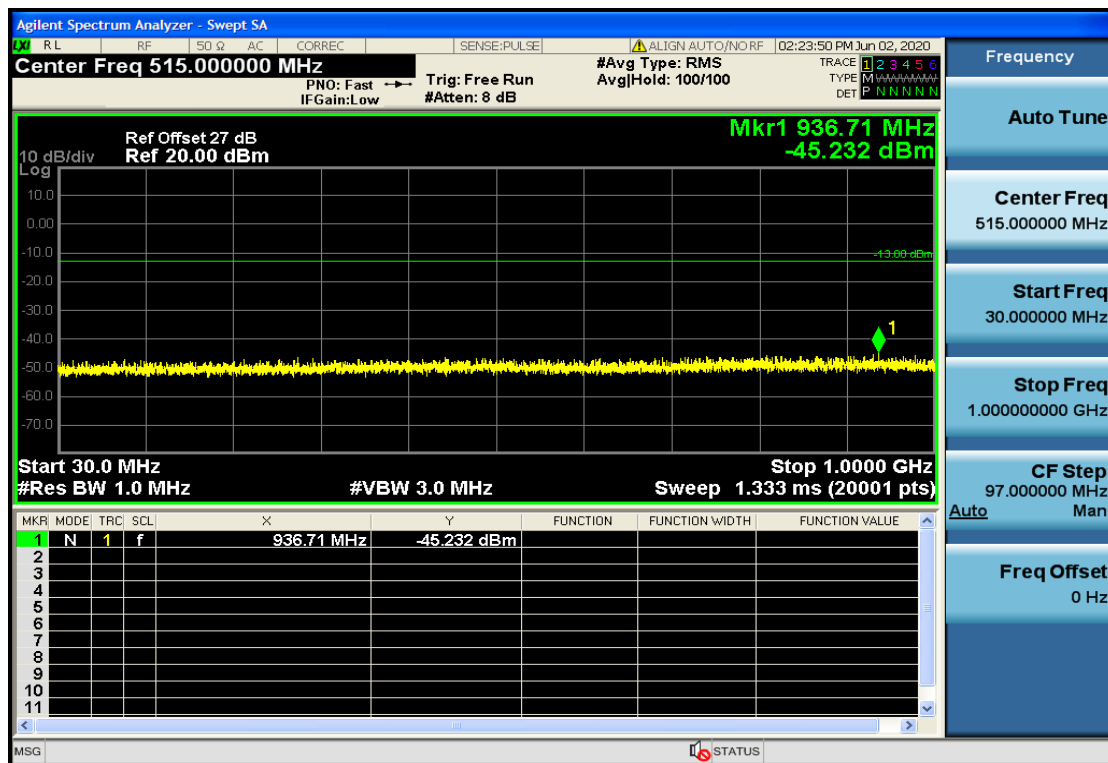

OB2-3-1908.5-QPSK-1#HIGH@30mHz-1GHz@Pass