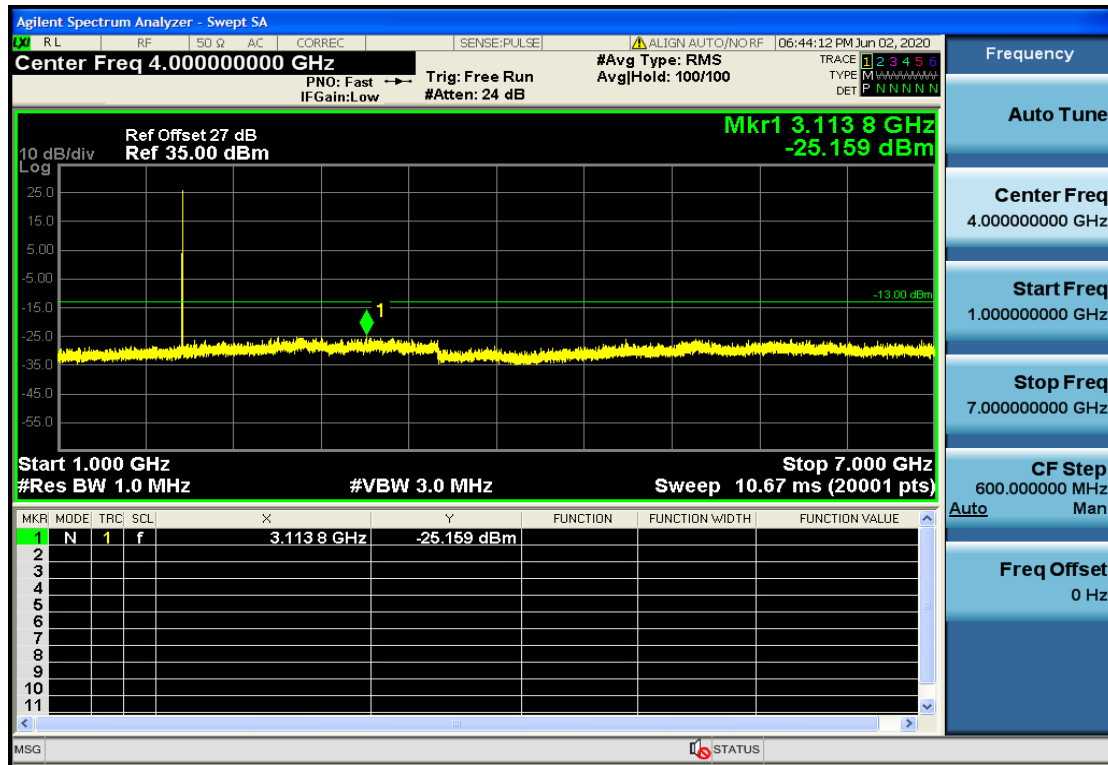

OB2-3-1851.5-QPSK-1#LOW@1GHz-7GHz@Pass