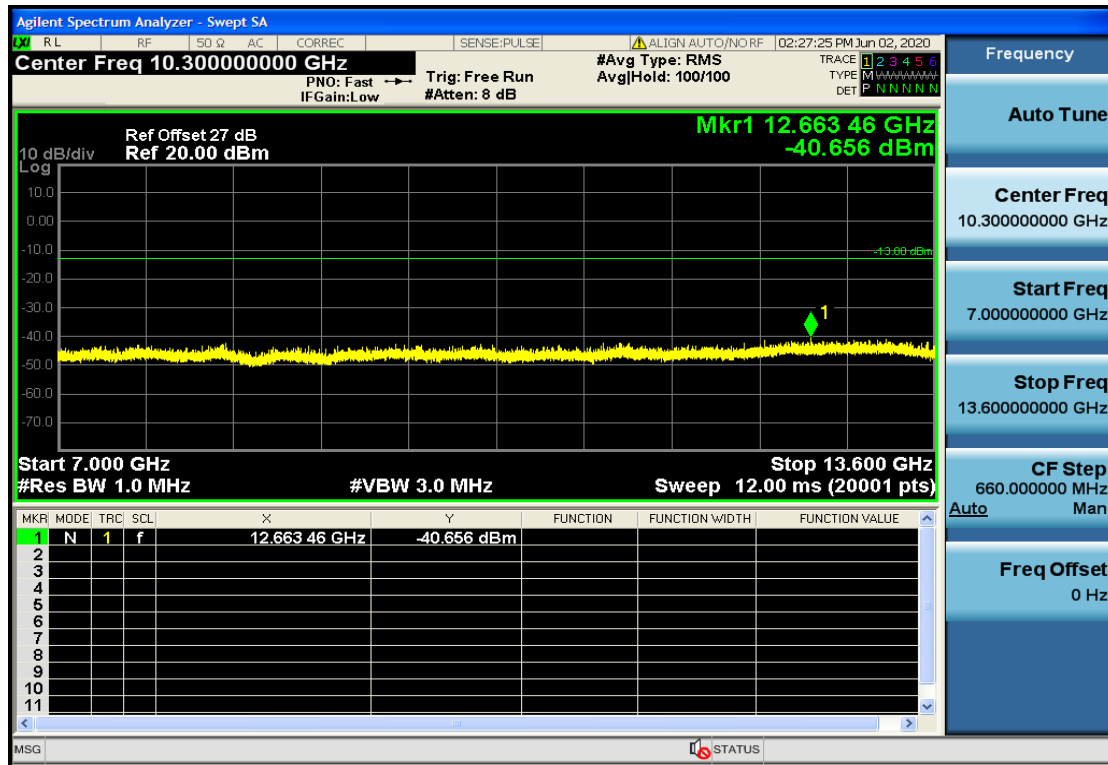

OB2-5-1852.5-QPSK-1#HIGH@7GHz-13.6GHz@Pass