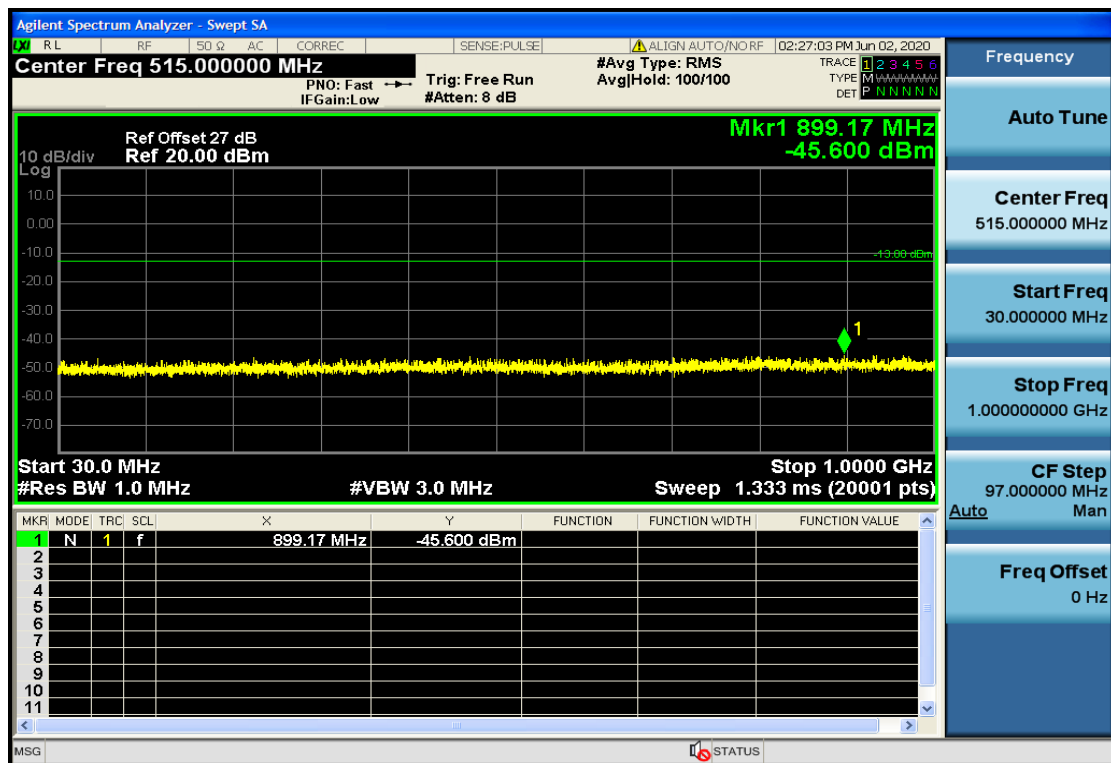

OB2-5-1852.5-QPSK-1#HIGH@30mHz-1GHz@Pass