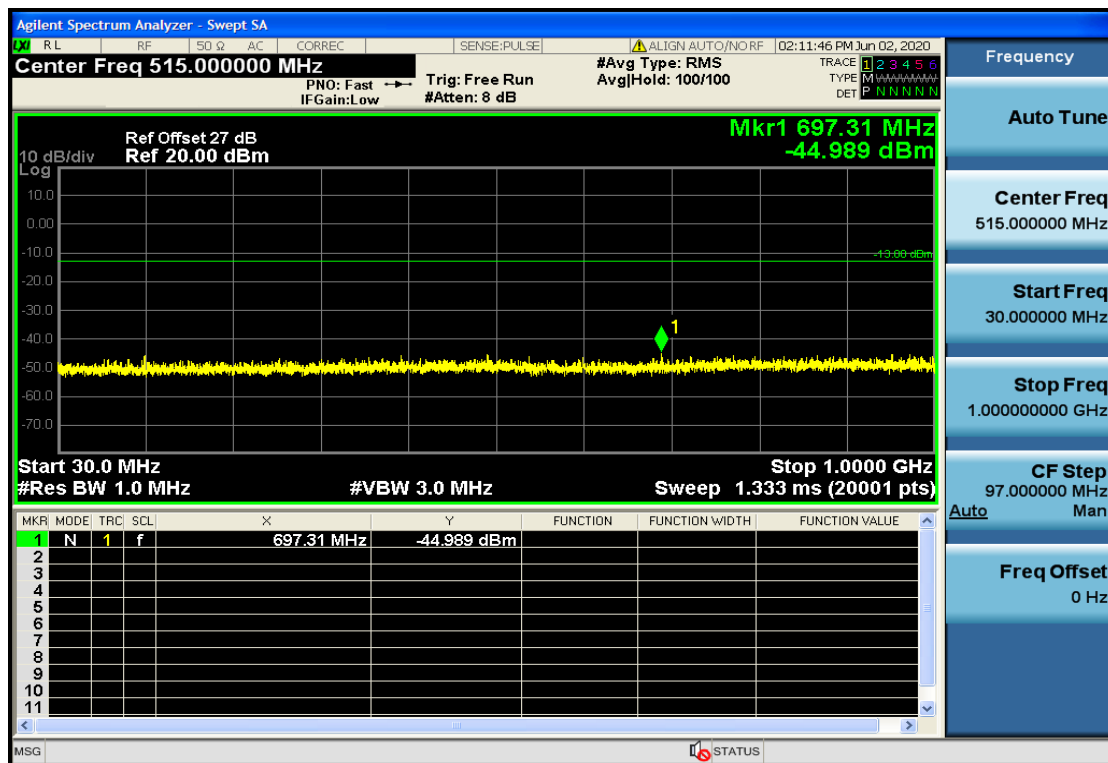

OB2-3-1851.5-QPSK-1#HIGH@30mHz-1GHz@Pass