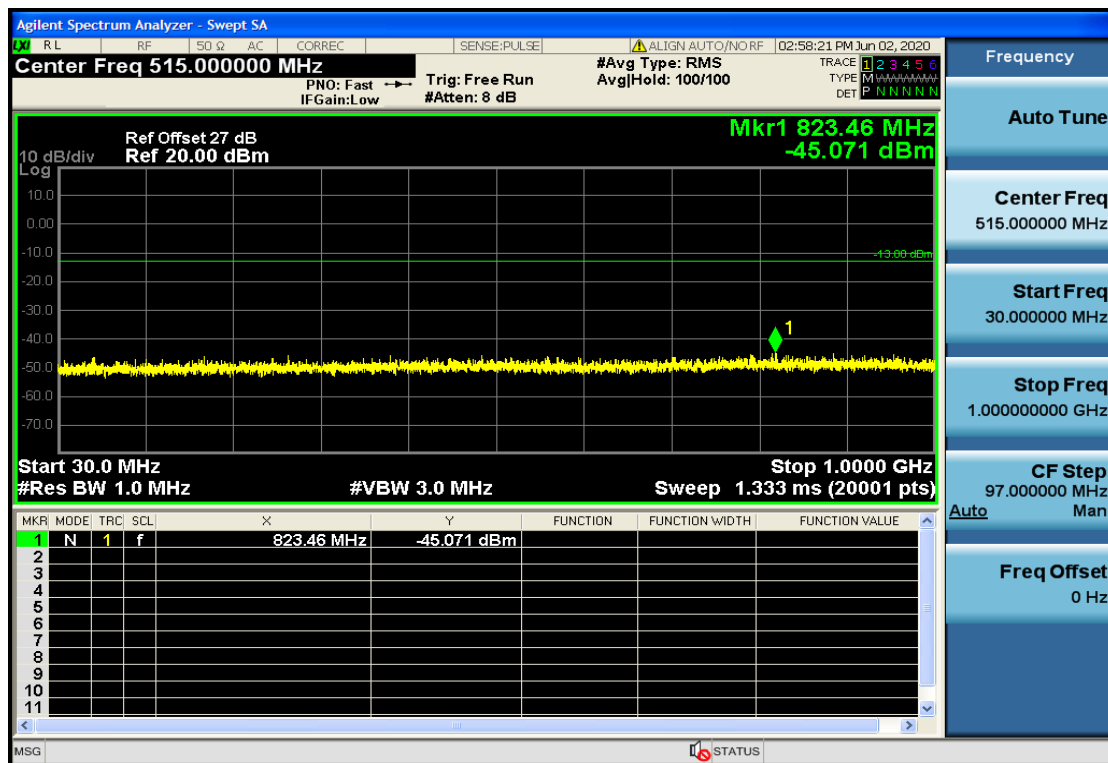

OB2-3-1851.5-QPSK-15#LOW@30MHz-1GHz@Pass

OB2-3-1851.5-QPSK-15#LOW@7GHz-13.6GHz@Pass

OB2-3-1880-QPSK-1#HIGH@13.6GHz-20GHz@Pass

OB2-3-1880-QPSK-1#HIGH@1GHz-7GHz@Pass

OB2-3-1880-QPSK-1#HIGH@1GHz-7GHz@Pass

OB2-3-1880-QPSK-1#HIGH@30mHz-1GHz@Pass