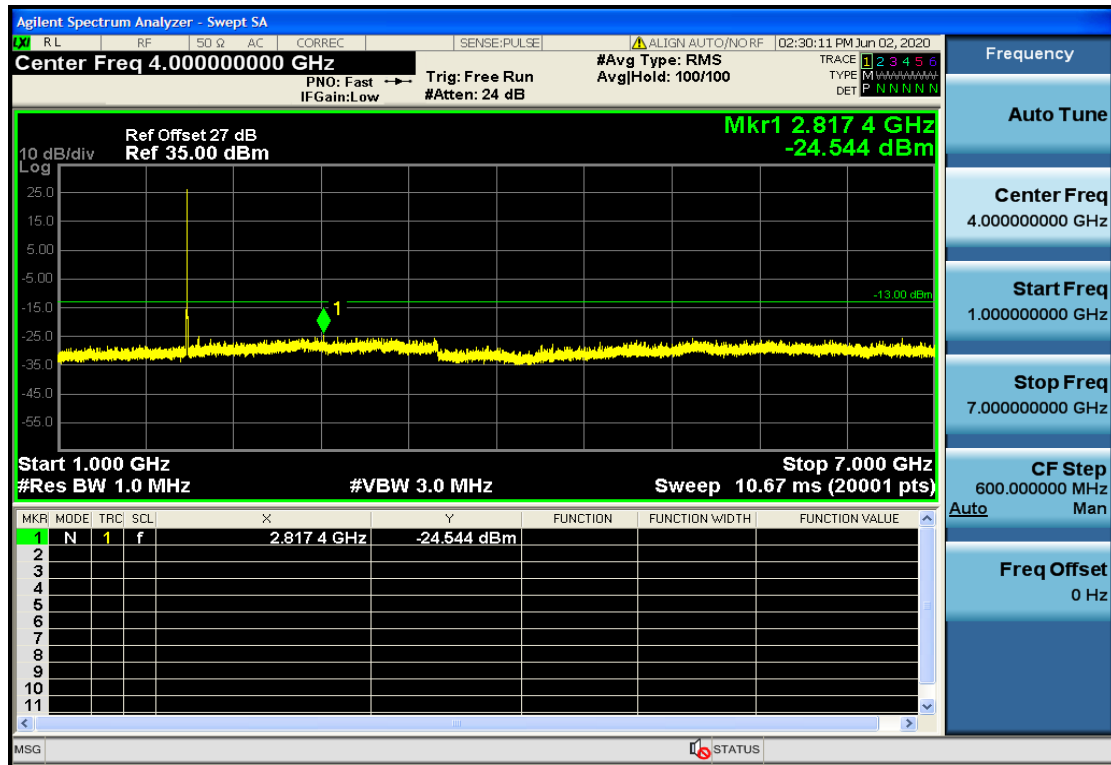

OB2-5-1880-QPSK-1#HIGH@1GHz-7GHz@Pass