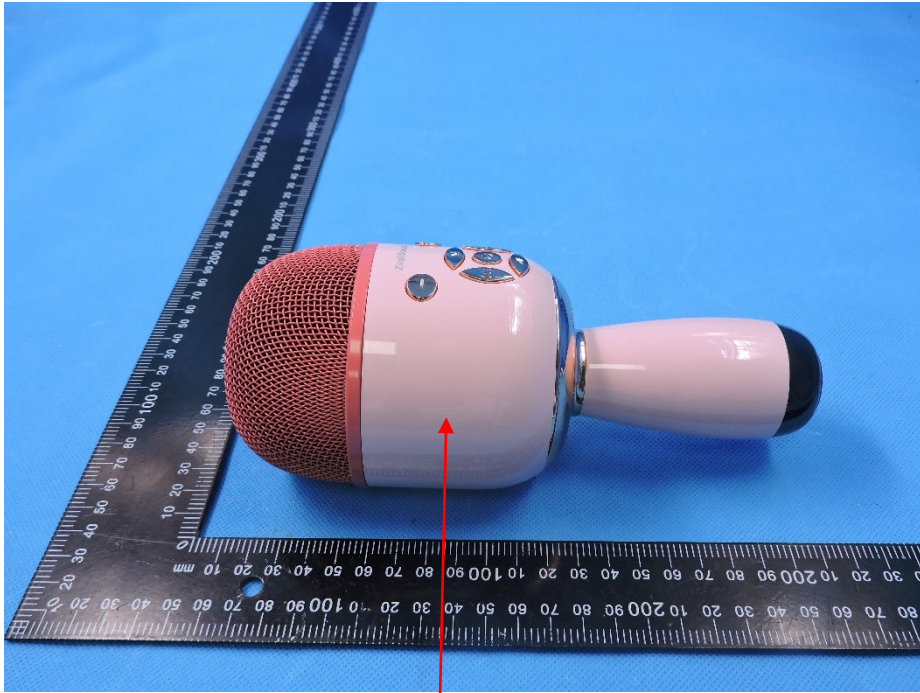

FCC Label

W:15mm

Bluetooth Karaoke microphone

Model name: K58-A

FCC ID: 2AWJQK58-A

L:30mm

Note:The label is silk-screen on the sample