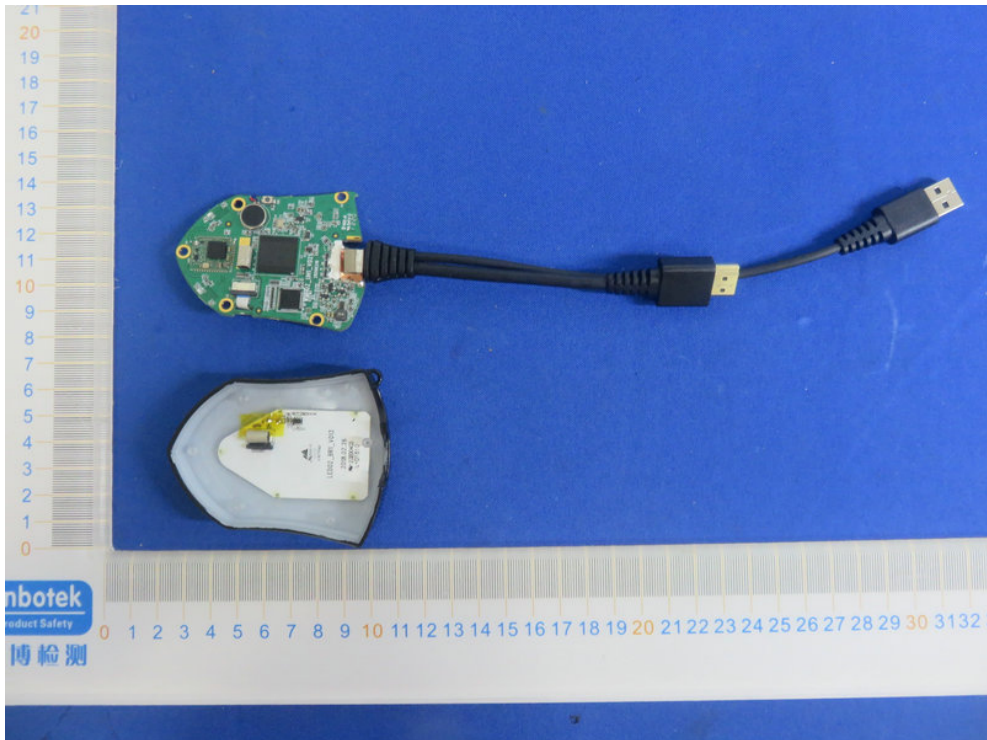

FCC ID: 2AWJK-WMT3-H

ANT A

ANT B