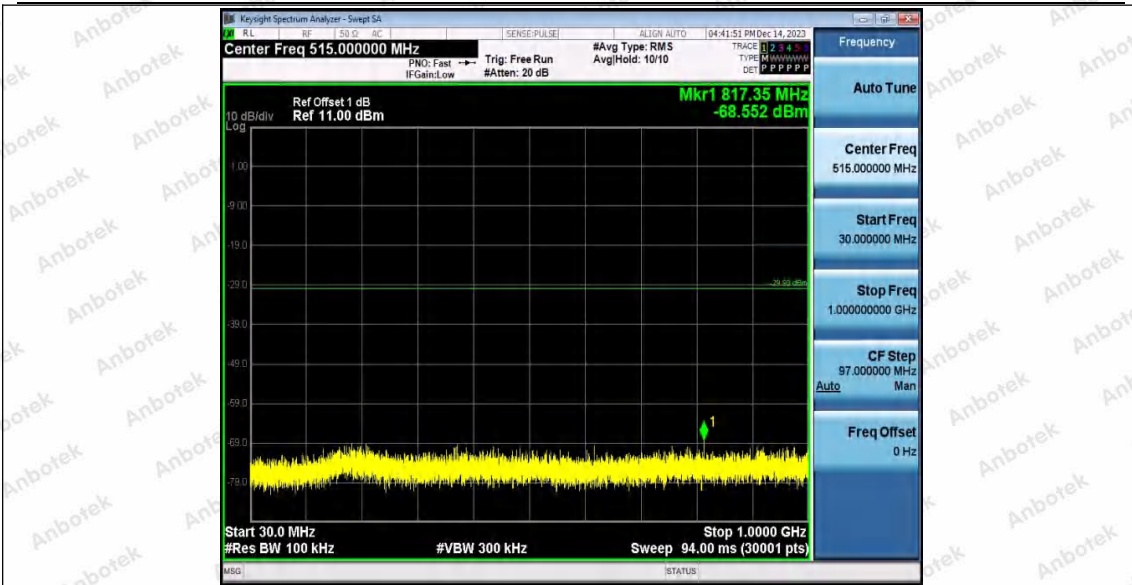

11N40MIMO_Ant2_2422_1000~26500