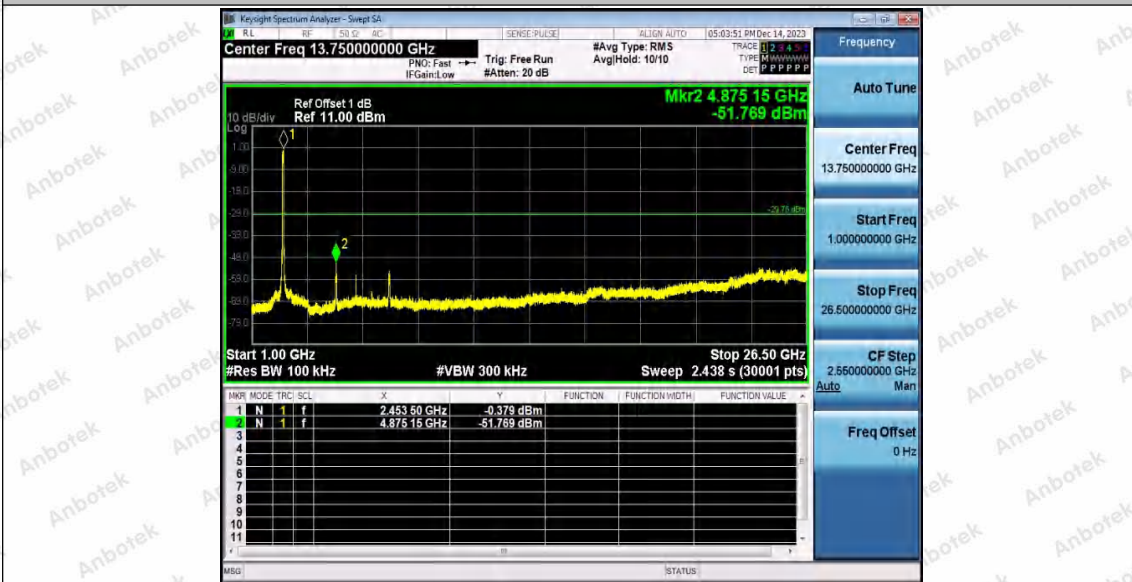

11AX40MIMO_Ant1_2452_0~Reference

Shenzhen Anbotek Compliance Laboratory Limited

Address: 1/F., Building D, Sogood Science and Technology Park, Sanwei Community, Hangcheng Street, Bao'an District, Shenzhen, Guangdong, China.
Tel: (86) 0755-26066440 Fax: (86) 0755-26014772 Email: service@anbotek.com

Hotline
400-003-0500
www.anbotek.com.cn