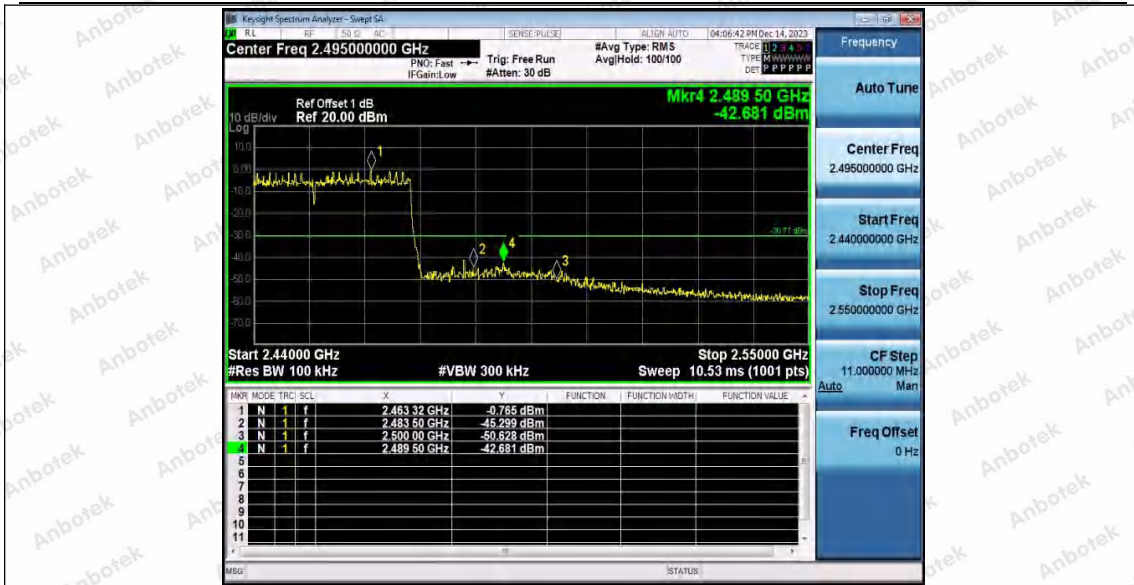

11AX40MIMO_Ant2_High_2452