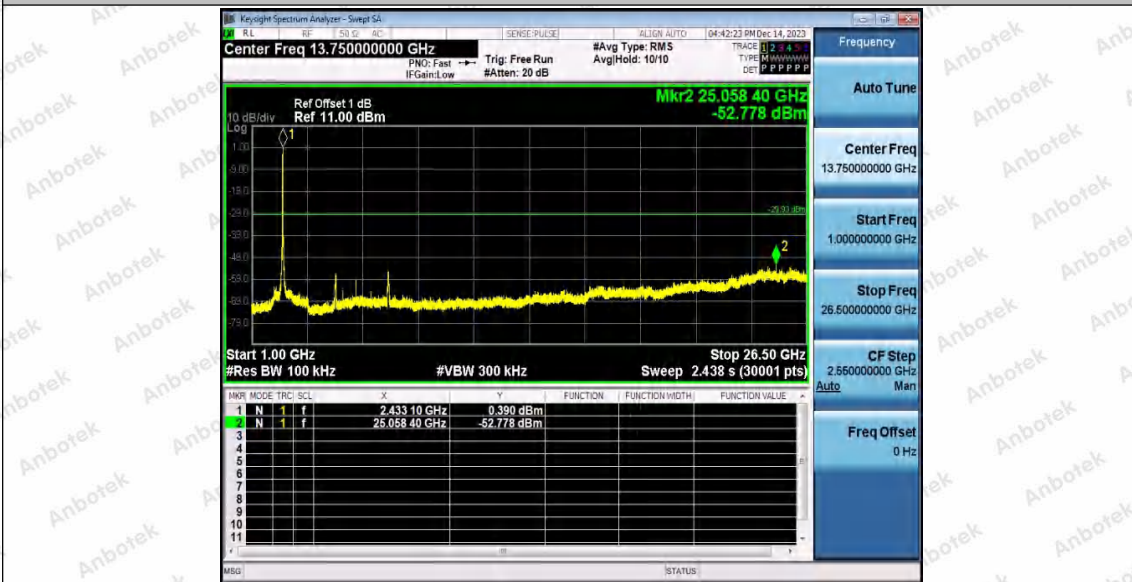

11N40MIMO_Ant1_2437_0~Reference

Shenzhen Anbotek Compliance Laboratory Limited

Address: 1/F., Building D, Sogood Science and Technology Park, Sanwei Community, Hangcheng Street, Bao'an District, Shenzhen, Guangdong, China.
Tel: (86) 0755-26066440 Fax: (86) 0755-26014772 Email: service@anbotek.com

Hotline
400-003-0500
www.anbotek.com.cn