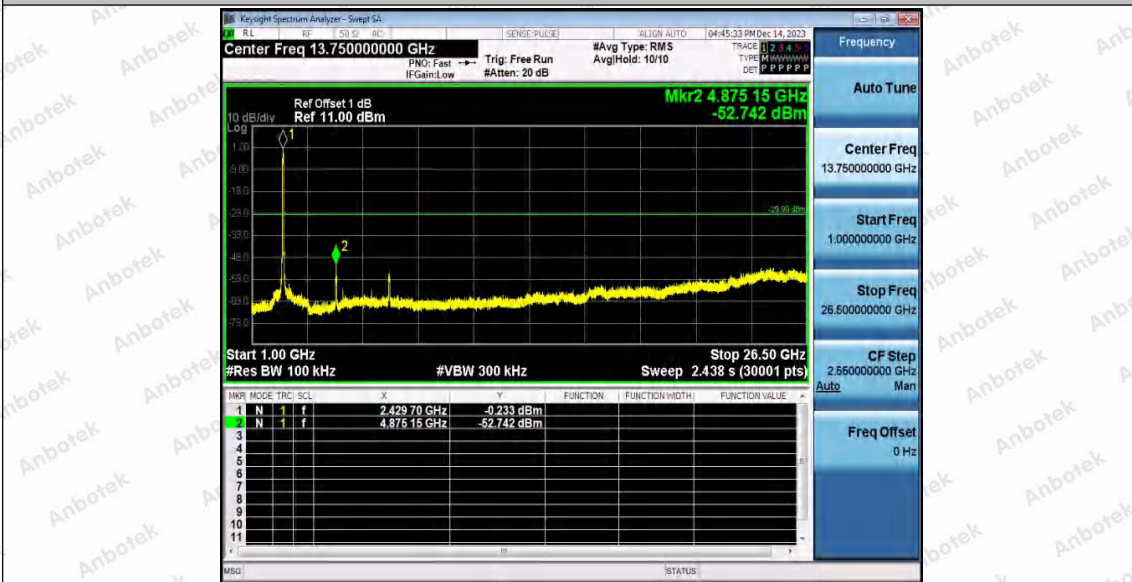

11N40MIMO_Ant1_2452_0~Reference

Shenzhen Anbotek Compliance Laboratory Limited

Address: 1/F., Building D, Sogood Science and Technology Park, Sanwei Community, Hangcheng Street, Bao'an District, Shenzhen, Guangdong, China.
Tel: (86) 0755-26066440 Fax: (86) 0755-26014772 Email: service@anbotek.com

Hotline
400-003-0500
www.anbotek.com.cn