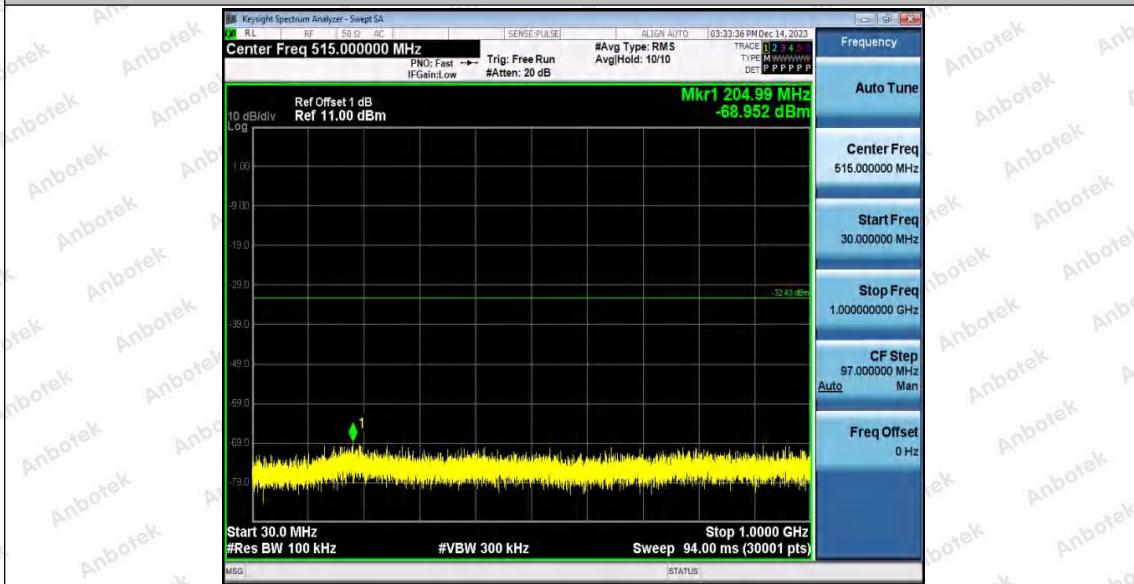

11N40MIMO_Ant1_2422_1000~26500

Shenzhen Anbotek Compliance Laboratory Limited

Address: 1/F., Building D, Sogood Science and Technology Park, Sanwei Community, Hangcheng Street, Bao'an District, Shenzhen, Guangdong, China.
Tel: (86) 0755-26066440 Fax: (86) 0755-26014772 Email: service@anbotek.com

Hotline
400-003-0500
www.anbotek.com.cn