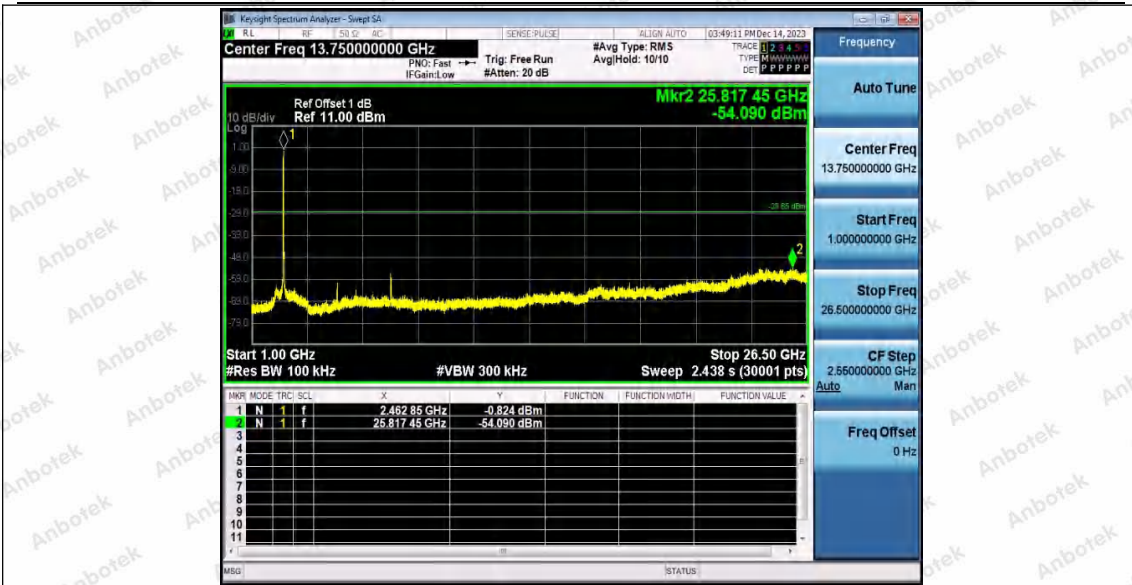

11AX20MIMO_Ant2_2462_0~Reference