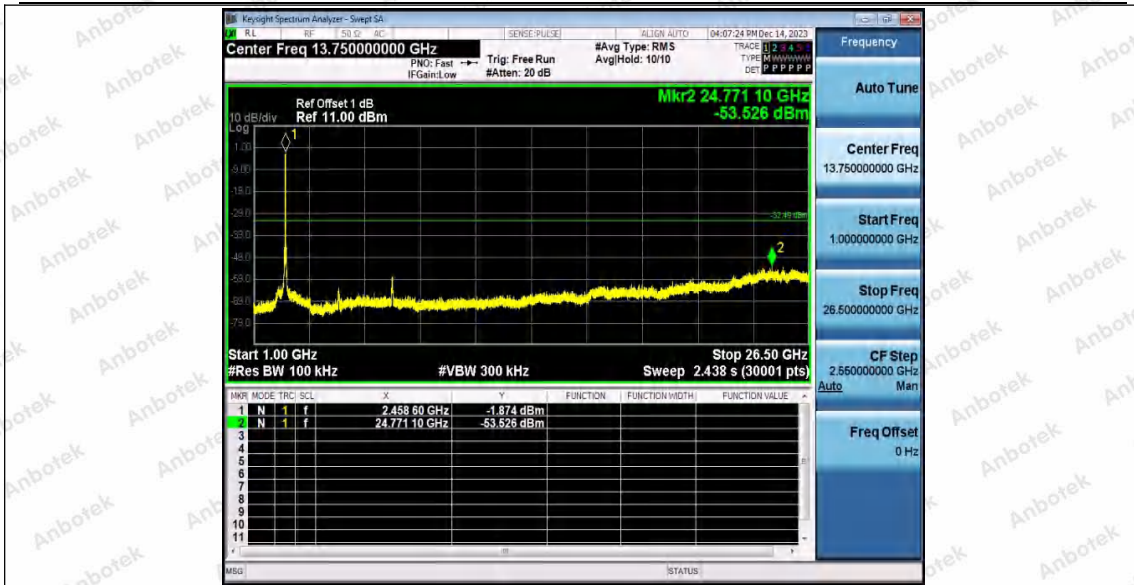

11AX40MIMO_Ant2_2452_0~Reference