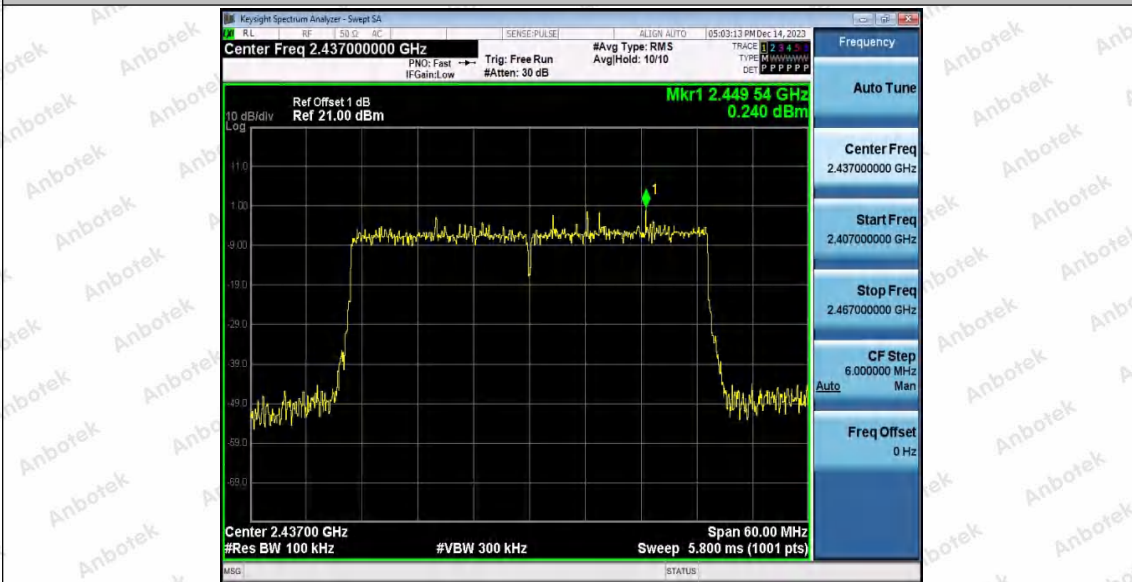

11AX40MIMO_Ant2_2437_30~1000

Shenzhen Anbotek Compliance Laboratory Limited

Address: 1/F., Building D, Sogood Science and Technology Park, Sanwei Community, Hangcheng Street, Bao'an District, Shenzhen, Guangdong, China.
Tel: (86) 0755-26066440 Fax: (86) 0755-26014772 Email: service@anbotek.com

Hotline
400-003-0500
www.anbotek.com.cn