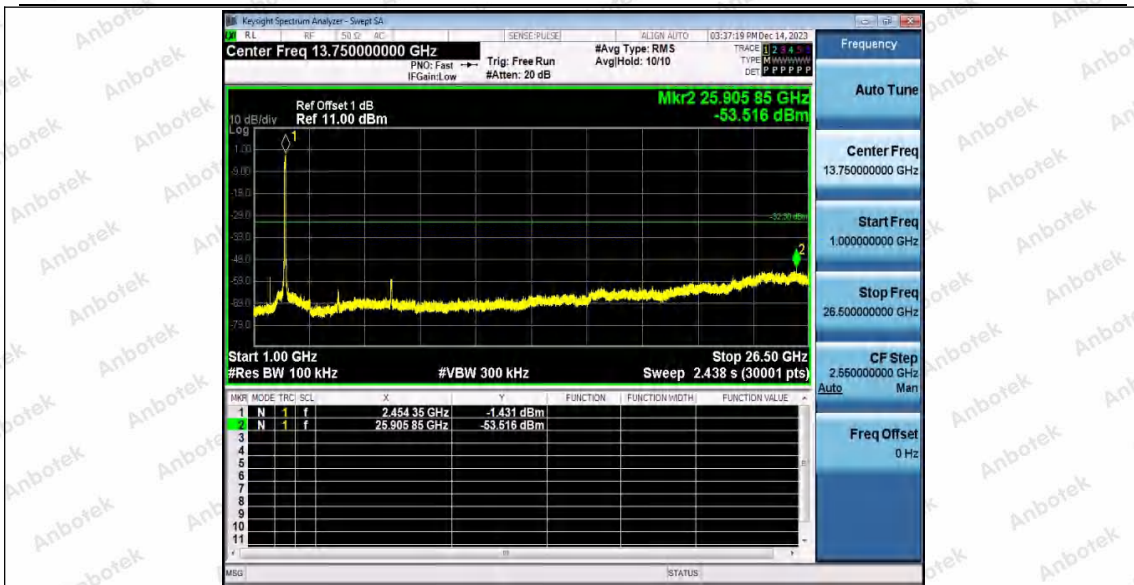

11N40MIMO_Ant2_2437_0~Reference