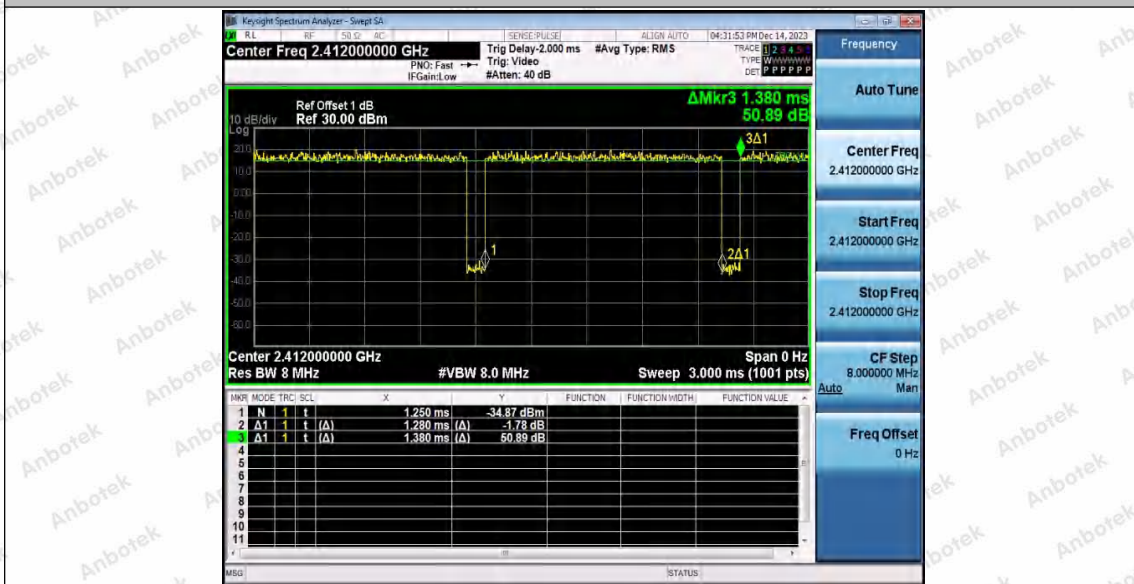

11N20SISO_Ant1_2437

Shenzhen Anbotek Compliance Laboratory Limited

Address: 1/F., Building D, Sogood Science and Technology Park, Sanwei Community, Hangcheng Street, Bao'an District, Shenzhen, Guangdong, China.
Tel: (86) 0755-26066440 Fax: (86) 0755-26014772 Email: service@anbotek.com

Hotline 400-003-0500
www.anbotek.com.cn