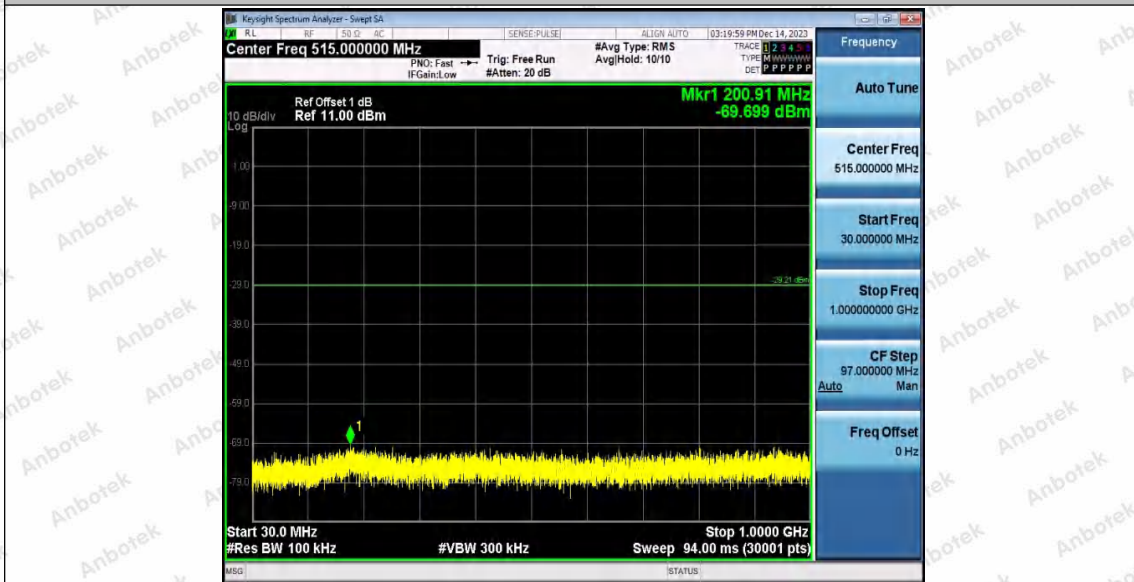

11G_Ant1_2437_1000~26500

Shenzhen Anbotek Compliance Laboratory Limited

Address: 1/F., Building D, Sogood Science and Technology Park, Sanwei Community, Hangcheng Street, Bao'an District, Shenzhen, Guangdong, China.
Tel: (86) 0755-26066440 Fax: (86) 0755-26014772 Email: service@anbotek.com

Hotline
400-003-0500
www.anbotek.com.cn