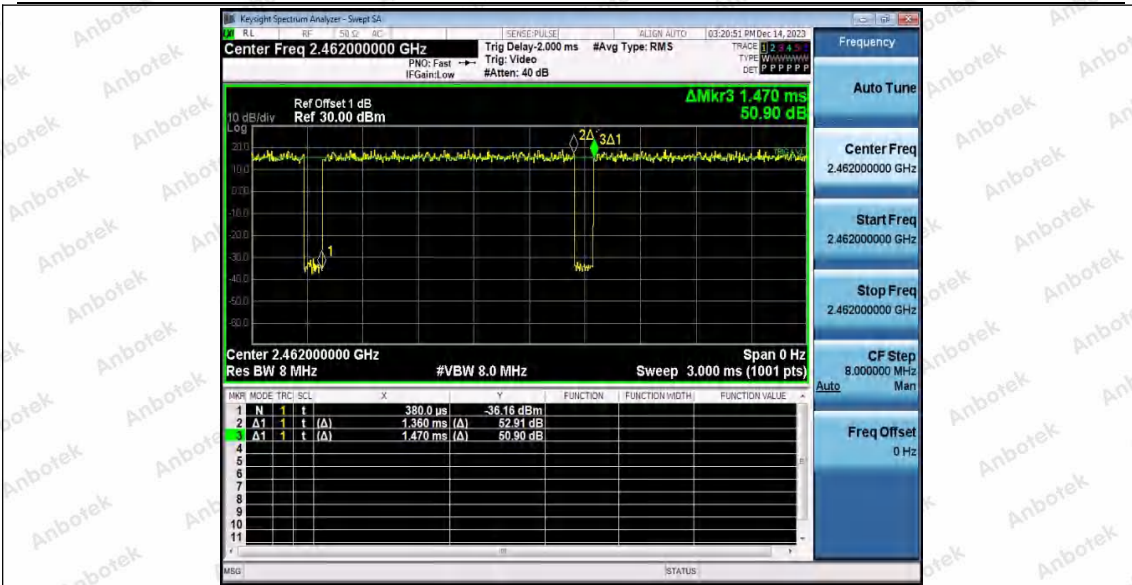

11G_Ant2_2462