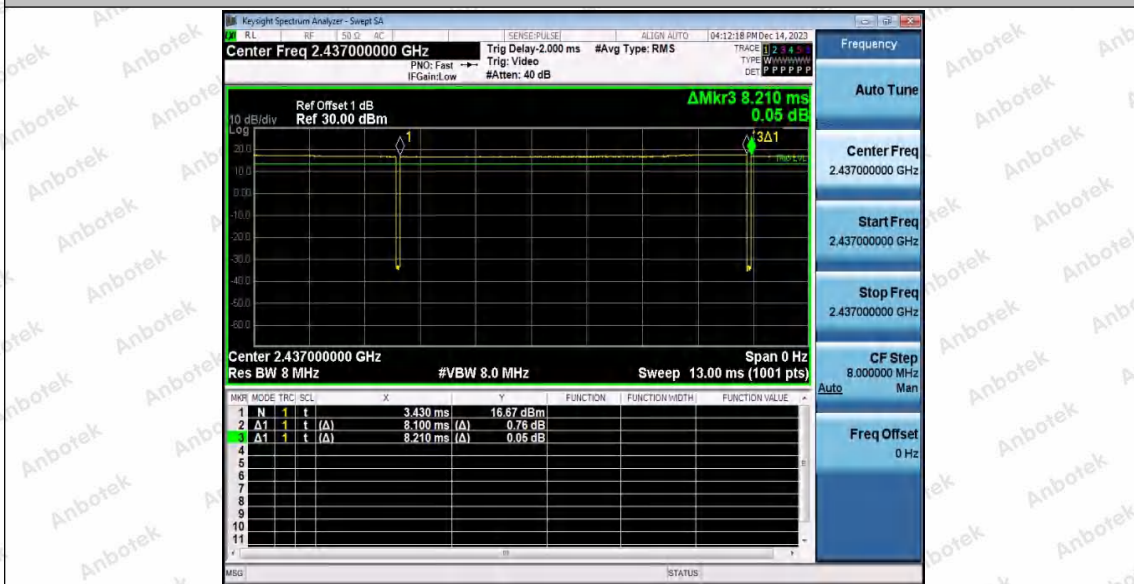

Hotline
400-003-0500
www.anbotek.com.cn

Test Graphs

11B_Ant2_2437

11B_Ant1_2462

Shenzhen Anbotek Compliance Laboratory Limited

Address: 1/F., Building D, Sogood Science and Technology Park, Sanwei Community, Hangcheng Street, Bao'an District, Shenzhen, Guangdong, China.
 Tel: (86) 0755-26066440 Fax: (86) 0755-26014772 Email: service@anbotek.com