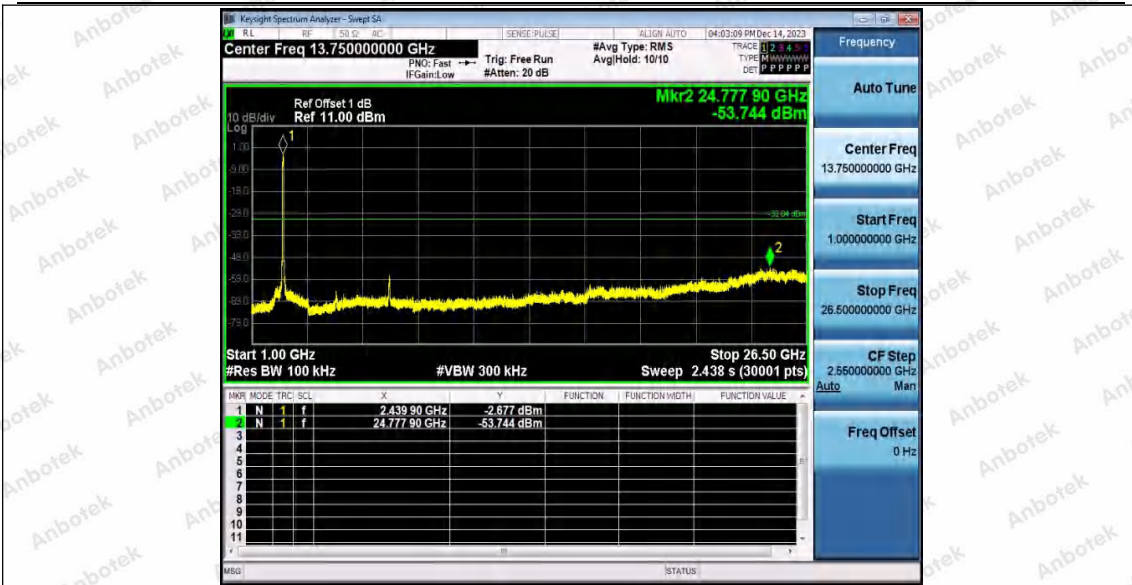

11AX40MIMO_Ant2_2437_0~Reference