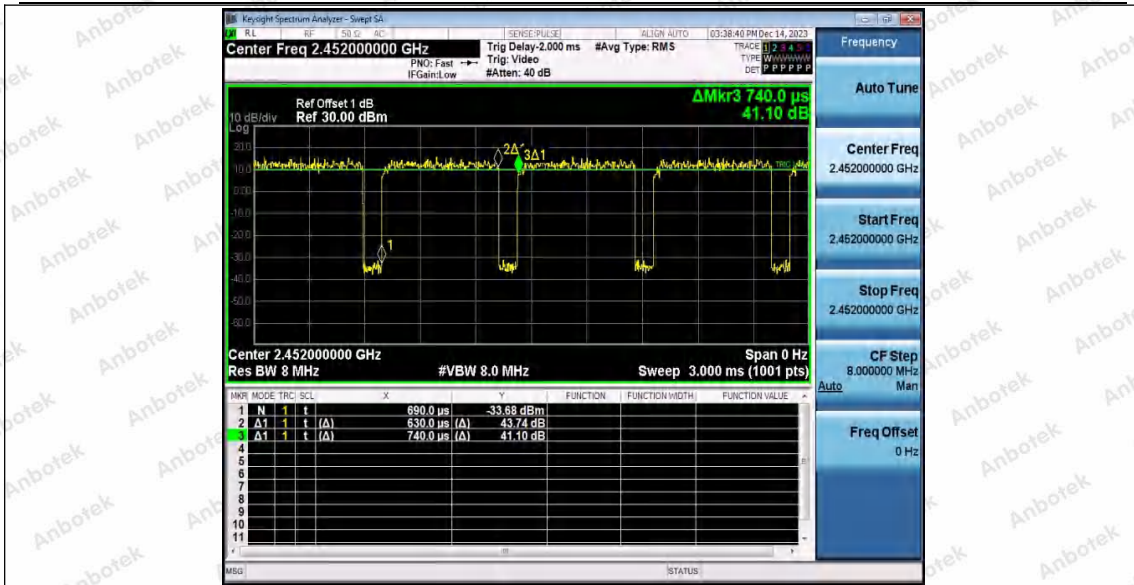

11N40SISO_Ant2_2452