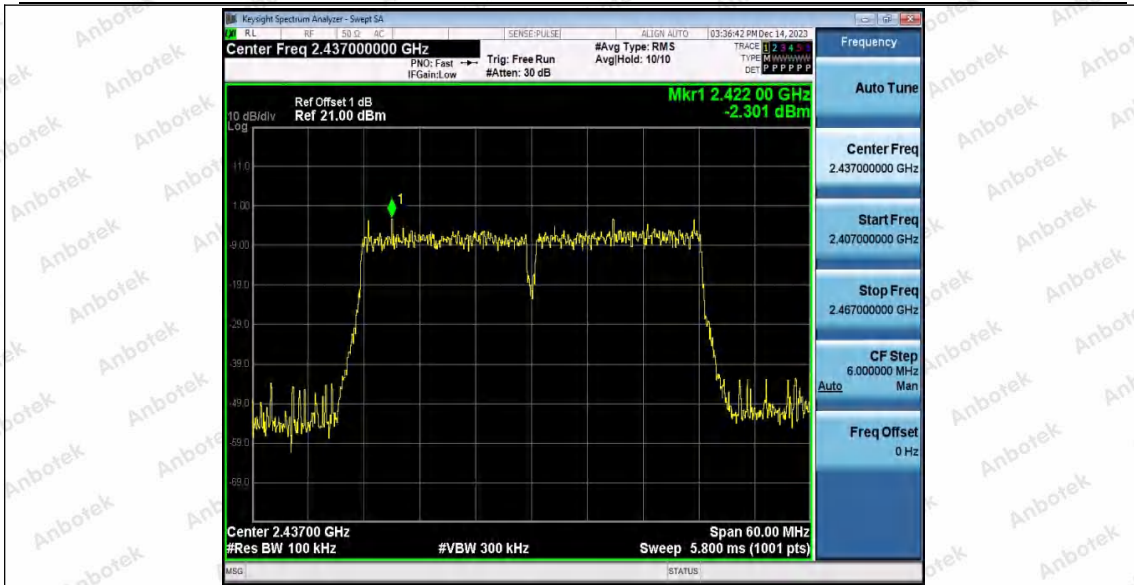

11N40MIMO_Ant1_2437_30~1000