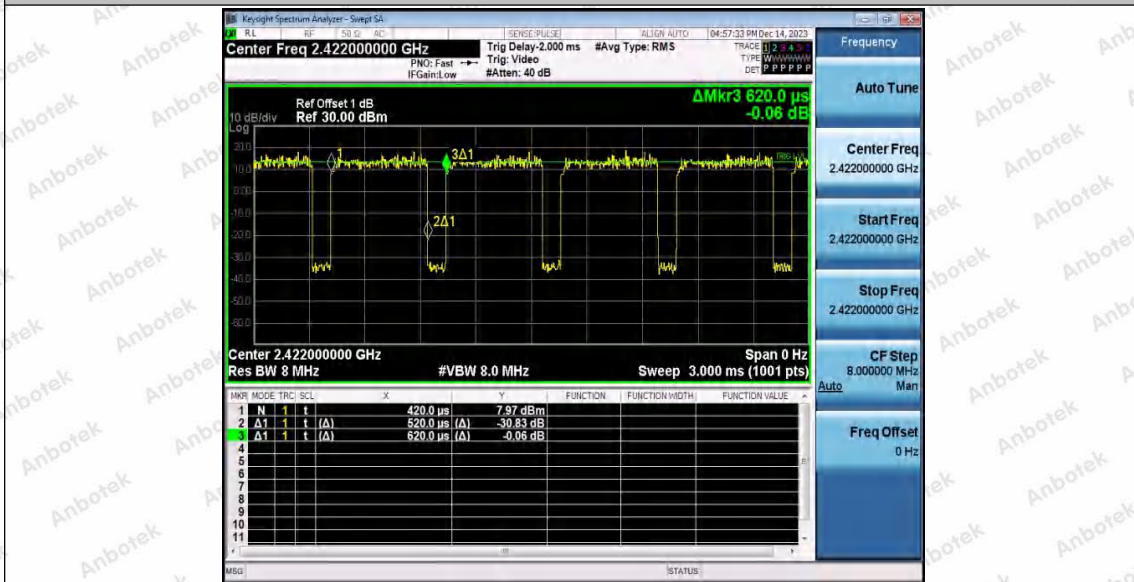

11AX40SISO_Ant1_2437

Shenzhen Anbotek Compliance Laboratory Limited

Address: 1/F., Building D, Sogood Science and Technology Park, Sanwei Community, Hangcheng Street, Bao'an District, Shenzhen, Guangdong, China.
Tel: (86) 0755-26066440 Fax: (86) 0755-26014772 Email: service@anbotek.com

Hotline 400-003-0500
www.anbotek.com.cn