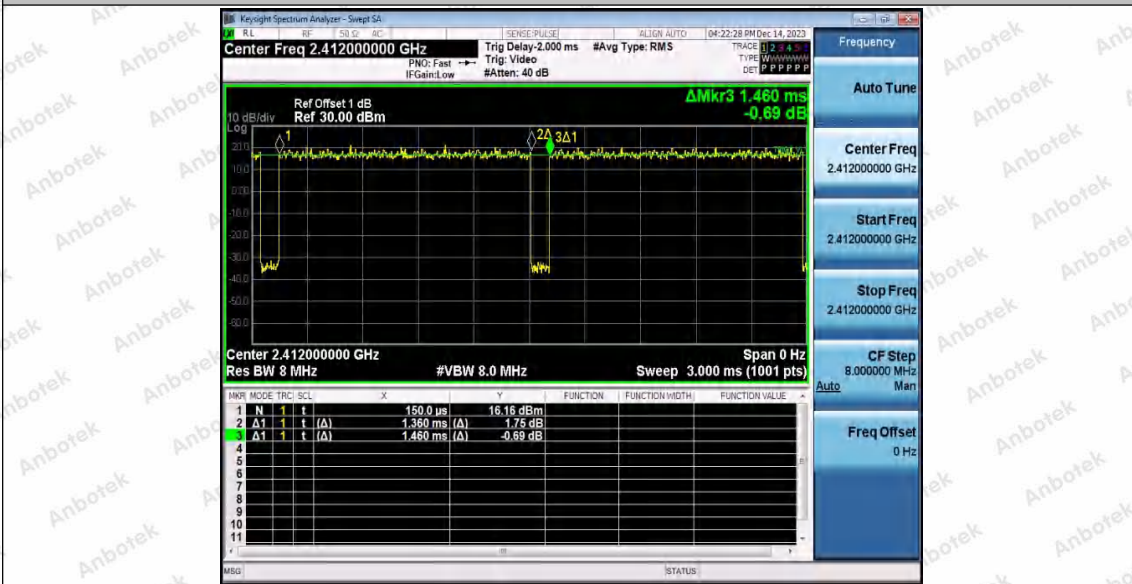

11G_Ant1_2437

Shenzhen Anbotek Compliance Laboratory Limited

Address: 1/F., Building D, Sogood Science and Technology Park, Sanwei Community, Hangcheng Street, Bao'an District, Shenzhen, Guangdong, China.
Tel: (86) 0755-26066440 Fax: (86) 0755-26014772 Email: service@anbotek.com

Hotline 400-003-0500
www.anbotek.com.cn