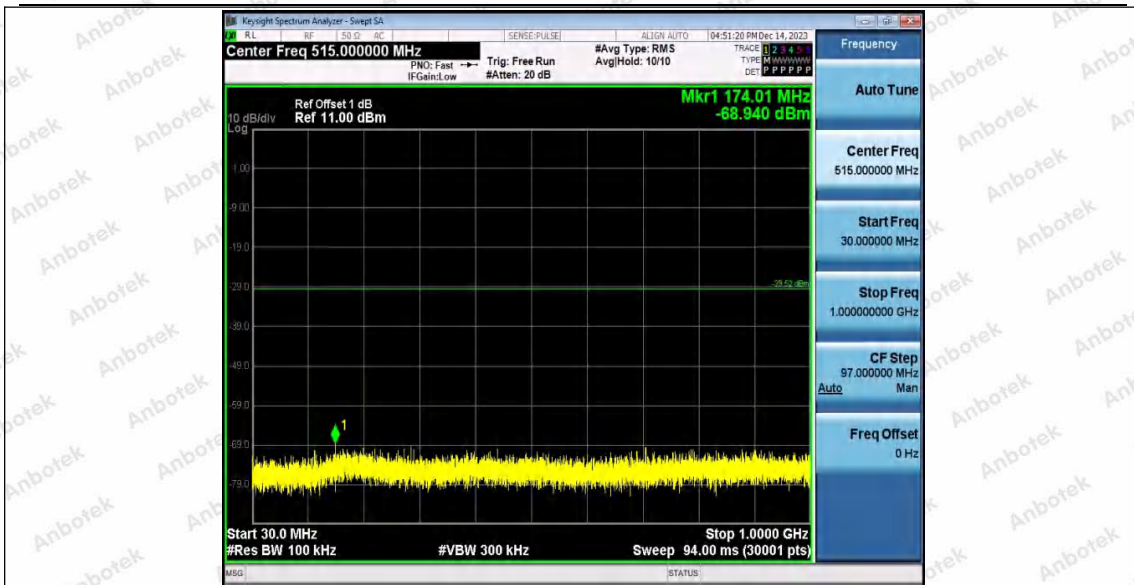

11AX20MIMO_Ant2_2412_1000~26500