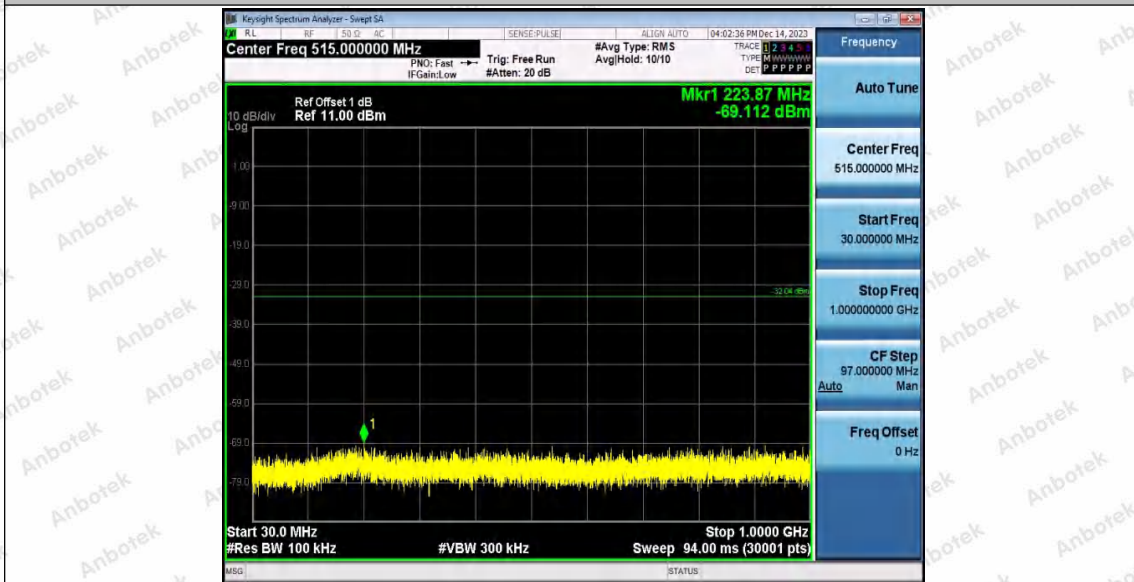

11AX40MIMO_Ant1_2437_1000~26500

Shenzhen Anbotek Compliance Laboratory Limited

Address: 1/F., Building D, Sogood Science and Technology Park, Sanwei Community, Hangcheng Street, Bao'an District, Shenzhen, Guangdong, China.
Tel: (86) 0755-26066440 Fax: (86) 0755-26014772 Email: service@anbotek.com

Hotline
400-003-0500
www.anbotek.com.cn