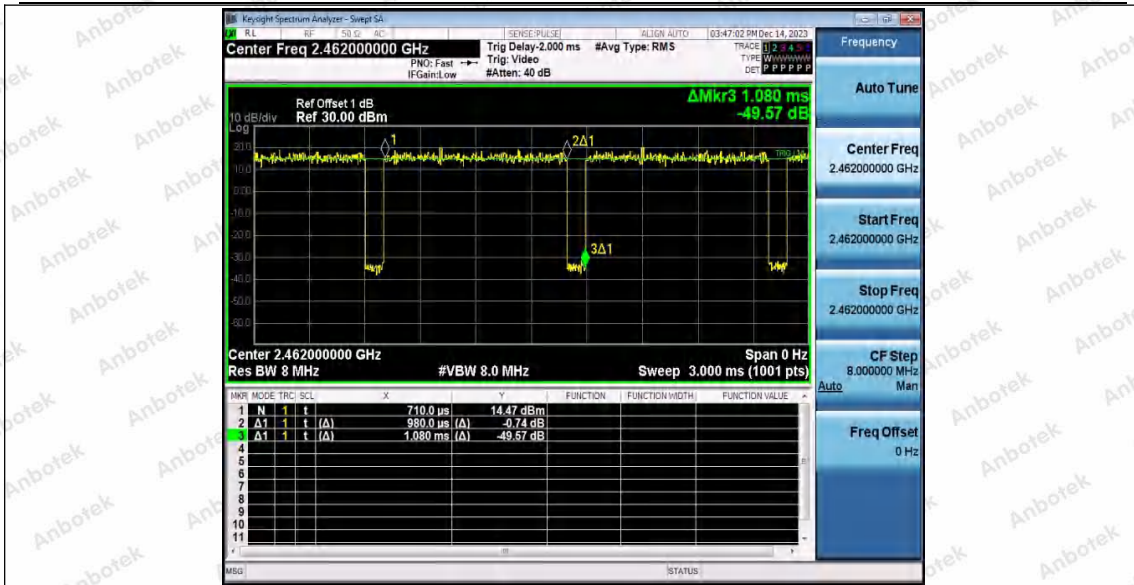

11AX20SISO_Ant2_2462