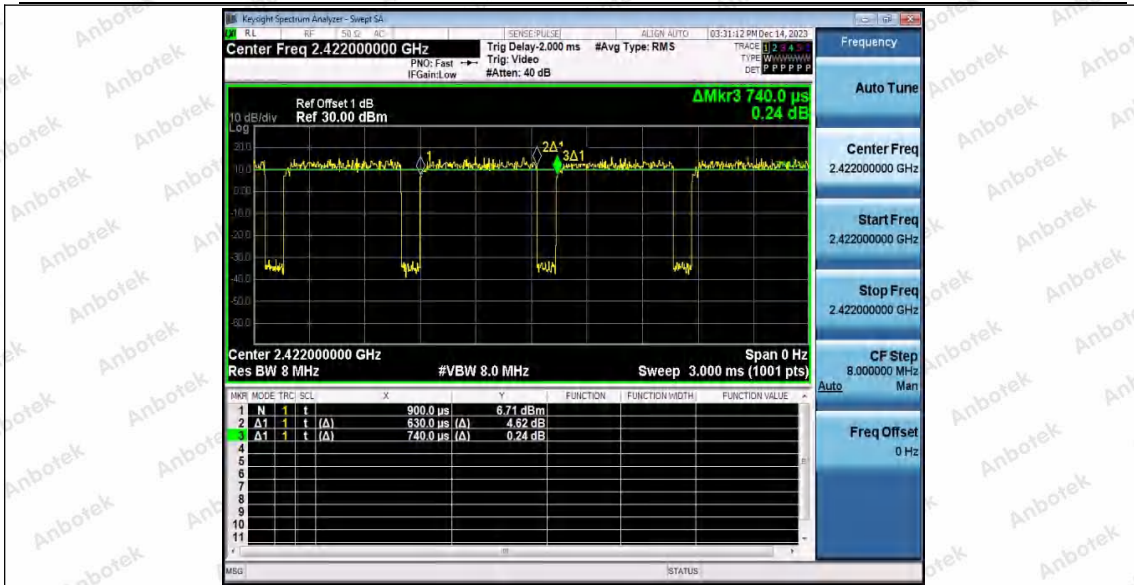

11N40SISO_Ant2_2422