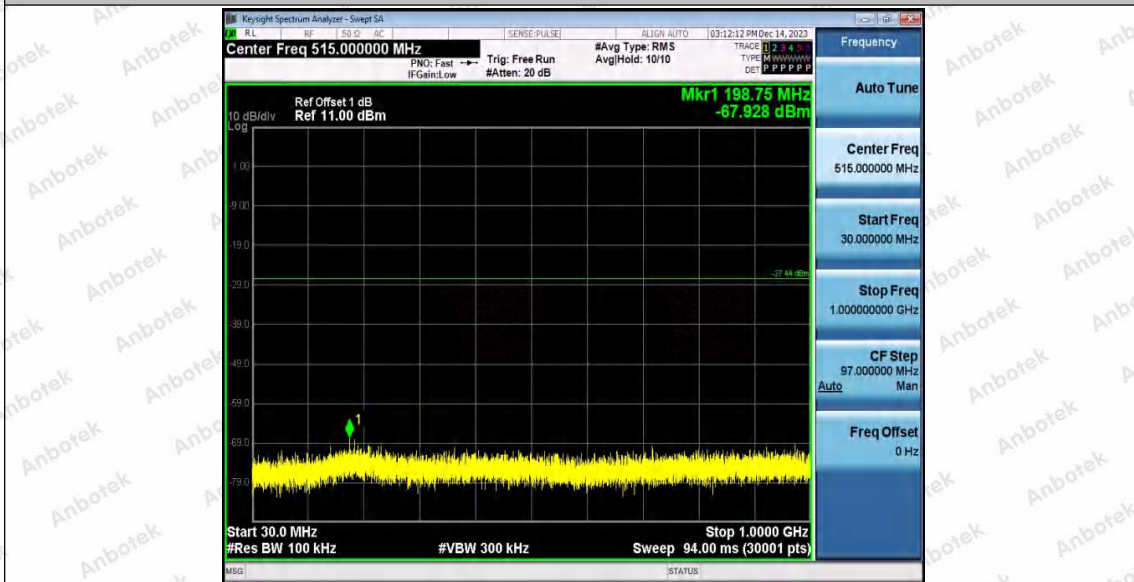

11B_Ant1_2462_1000~26500

Shenzhen Anbotek Compliance Laboratory Limited

Address: 1/F., Building D, Sogood Science and Technology Park, Sanwei Community, Hangcheng Street, Bao'an District, Shenzhen, Guangdong, China.
Tel: (86) 0755-26066440 Fax: (86) 0755-26014772 Email: service@anbotek.com

Hotline
400-003-0500
www.anbotek.com.cn