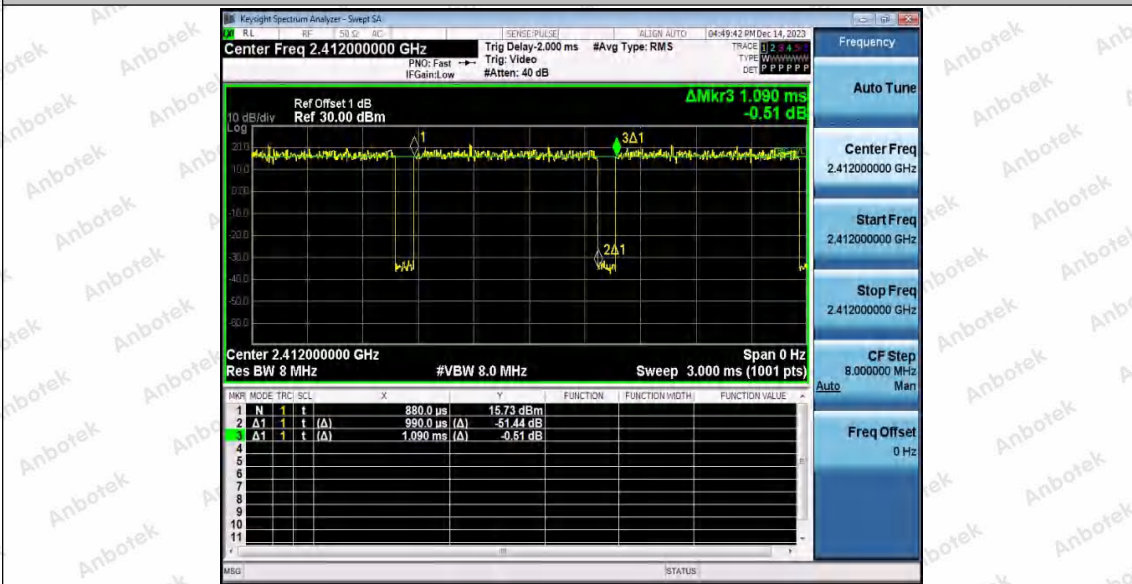

11AX20SISO_Ant1_2437

Shenzhen Anbotek Compliance Laboratory Limited

Address: 1/F., Building D, Sogood Science and Technology Park, Sanwei Community, Hangcheng Street, Bao'an District, Shenzhen, Guangdong, China.
Tel: (86) 0755-26066440 Fax: (86) 0755-26014772 Email: service@anbotek.com

Hotline 400-003-0500
www.anbotek.com.cn