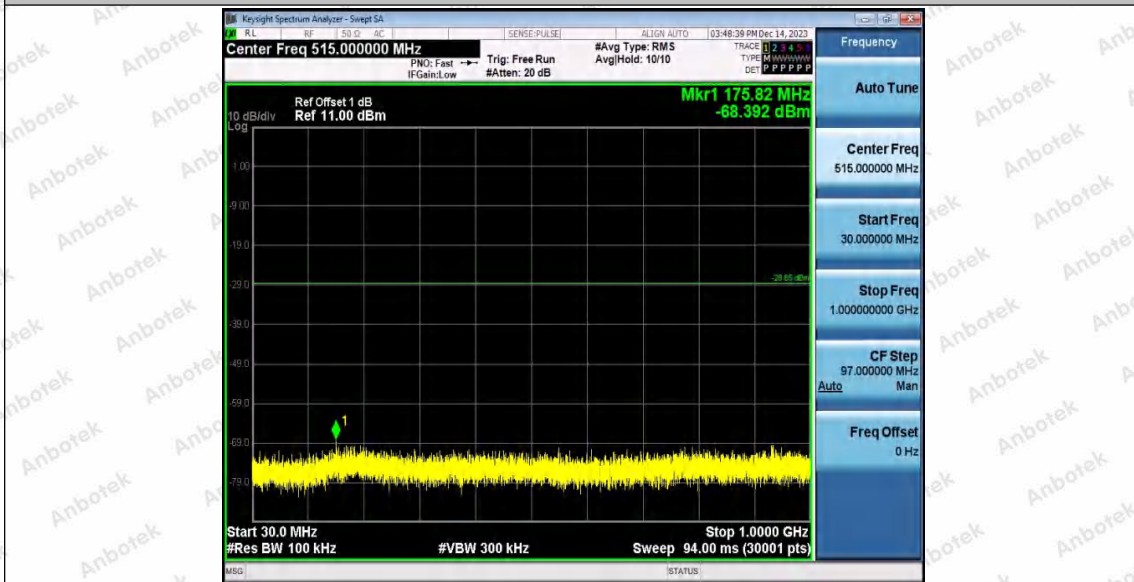

11AX20MIMO_Ant1_2462_1000~26500

Shenzhen Anbotek Compliance Laboratory Limited

Address: 1/F., Building D, Sogood Science and Technology Park, Sanwei Community, Hangcheng Street, Bao'an District, Shenzhen, Guangdong, China.
Tel: (86) 0755-26066440 Fax: (86) 0755-26014772 Email: service@anbotek.com

Hotline
400-003-0500
www.anbotek.com.cn