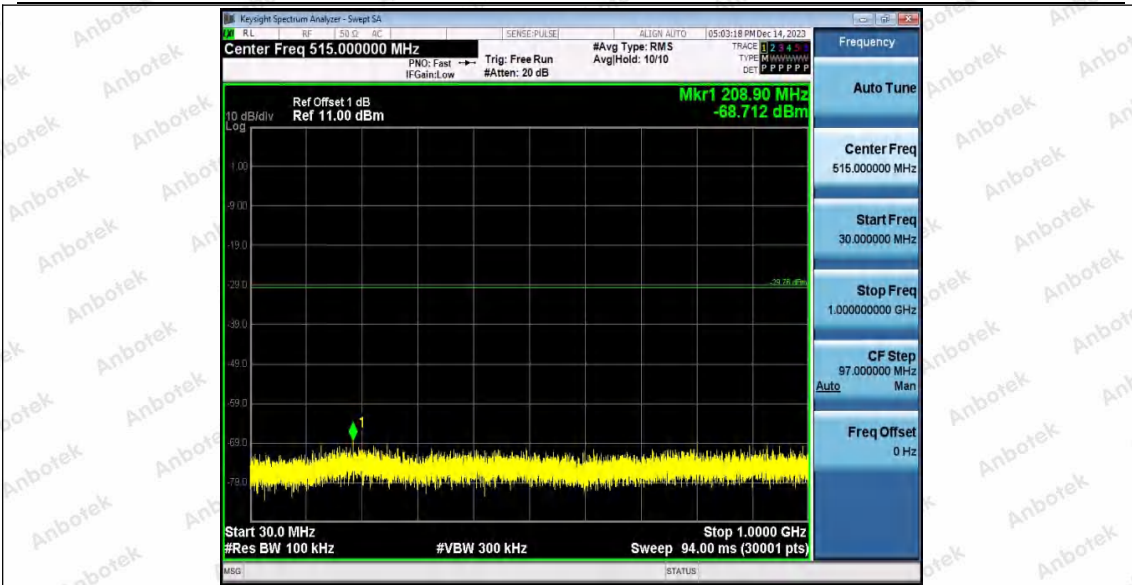

11AX40MIMO_Ant2_2437_1000~26500