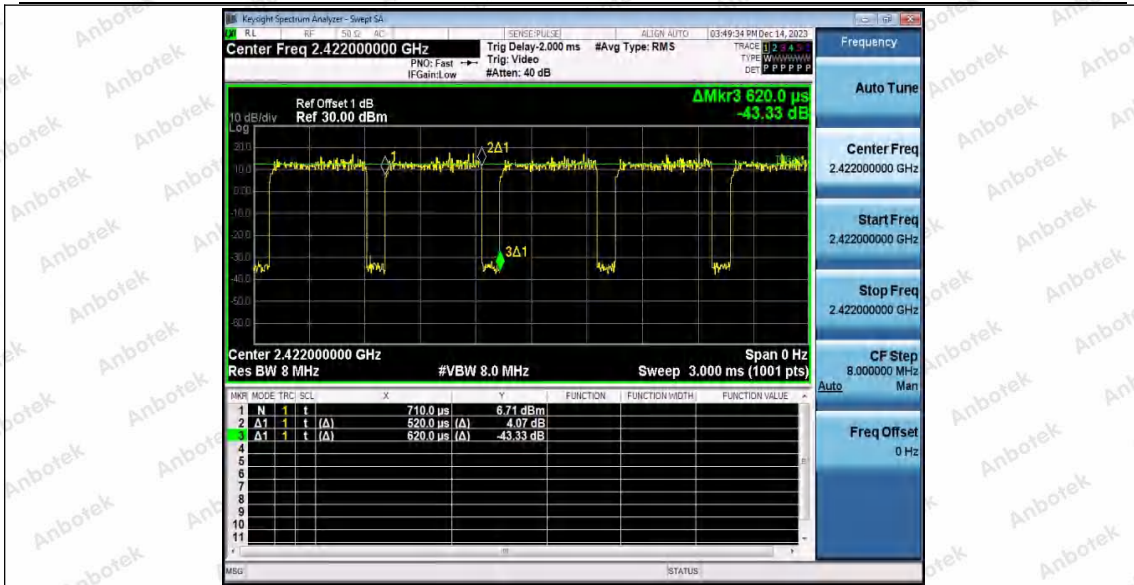

11AX40SISO_Ant2_2422