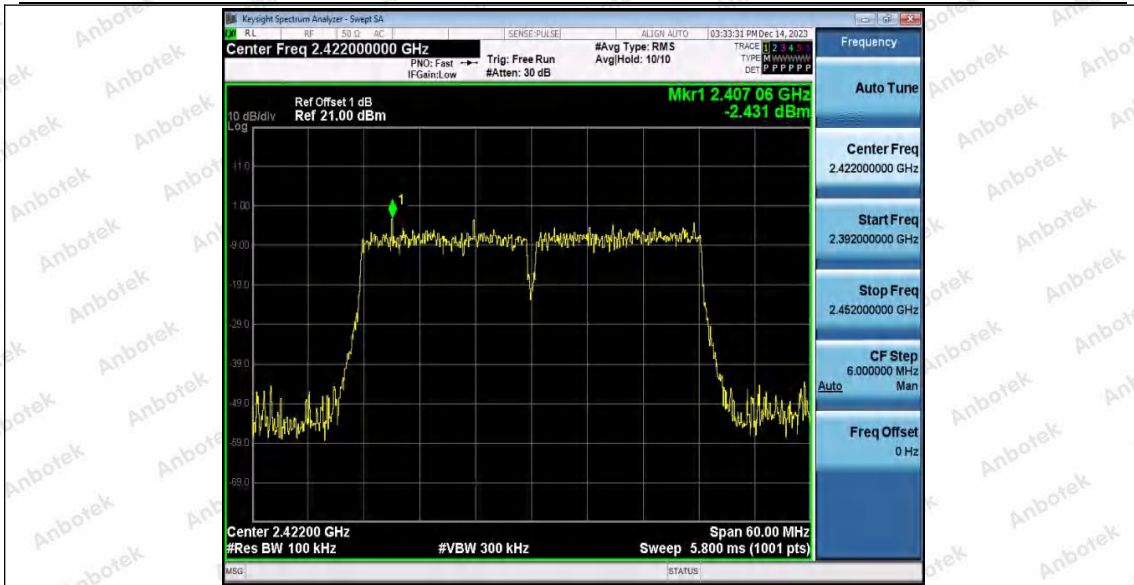

11N40MIMO_Ant1_2422_30~1000