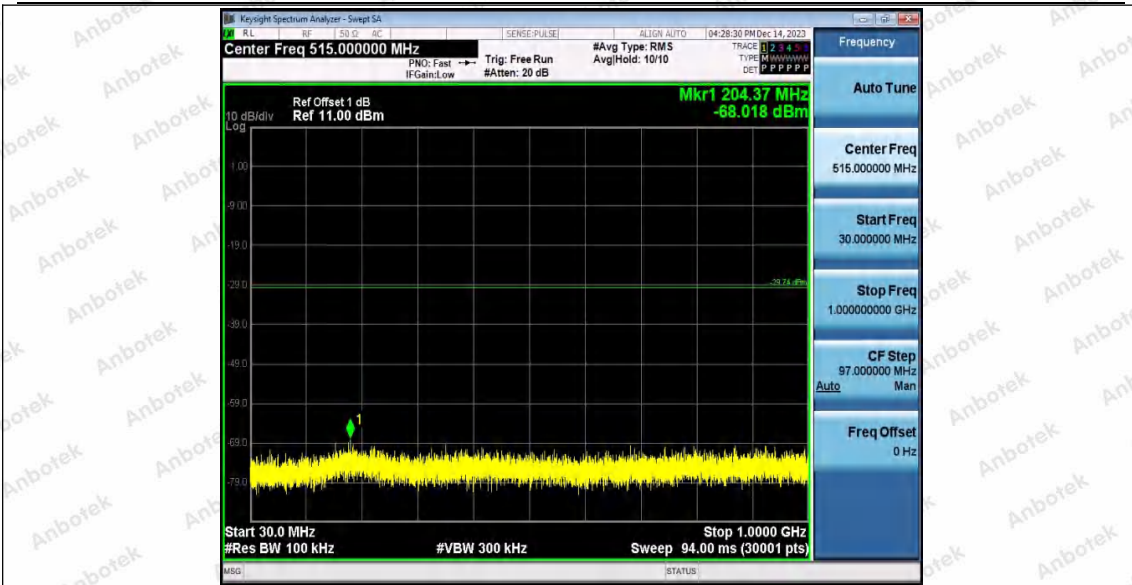

11G_Ant2_2437_1000~26500