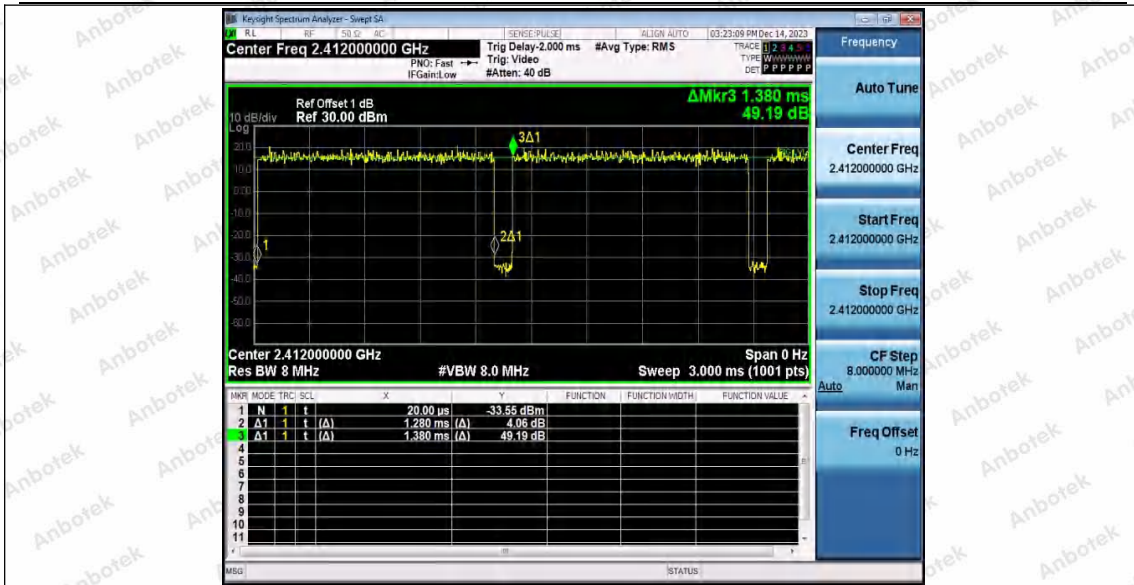

11N20SISO_Ant2_2412