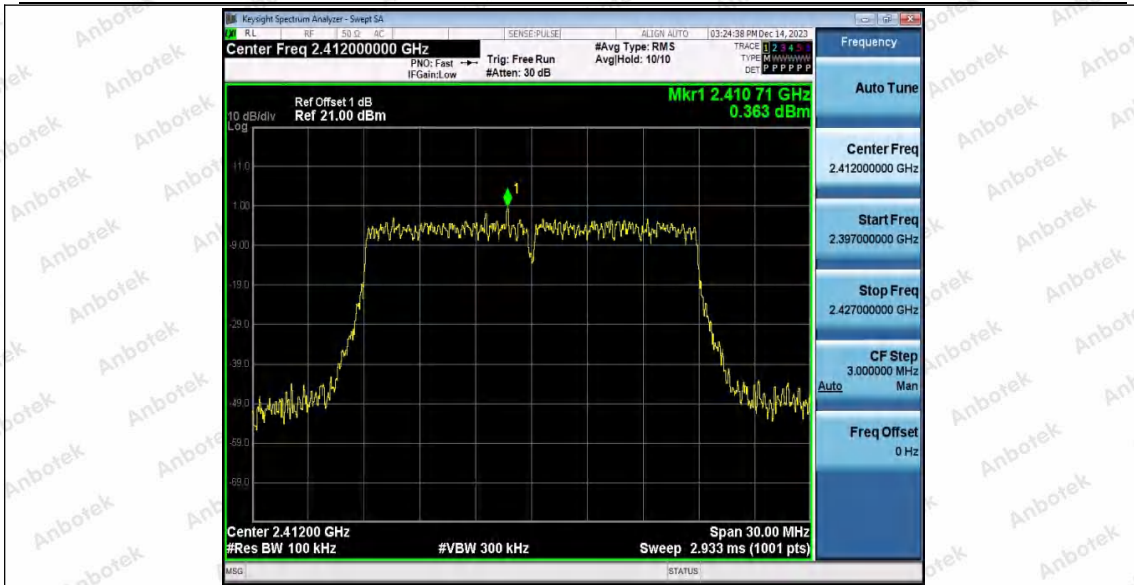

11N20MIMO_Ant1_2412_30~1000