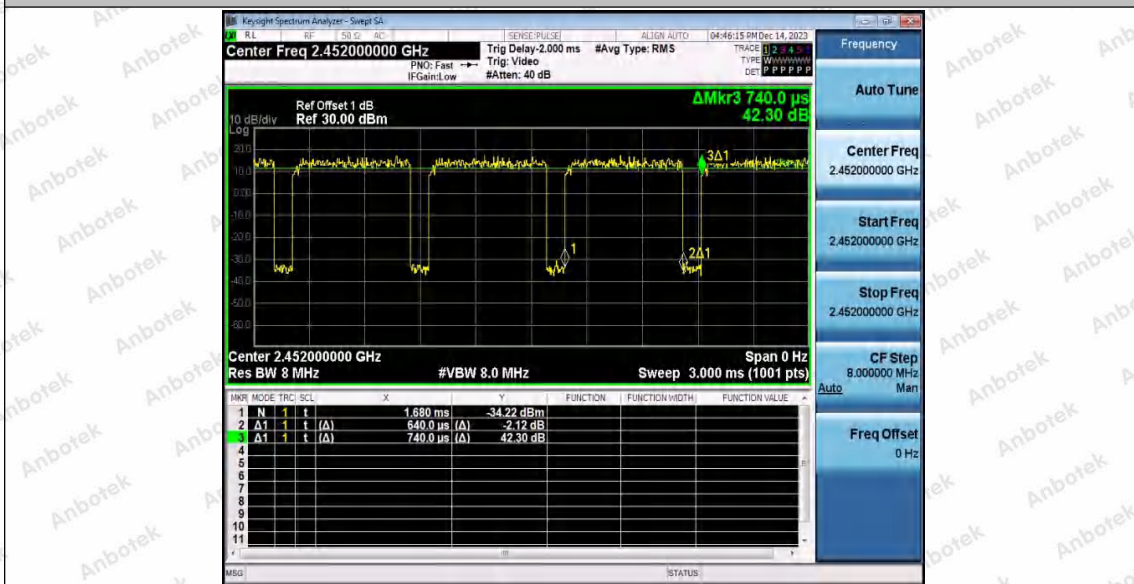

11AX20SISO_Ant1_2412

Shenzhen Anbotek Compliance Laboratory Limited

Address: 1/F., Building D, Sogood Science and Technology Park, Sanwei Community, Hangcheng Street, Bao'an District, Shenzhen, Guangdong, China.
Tel: (86) 0755-26066440 Fax: (86) 0755-26014772 Email: service@anbotek.com

Hotline 400-003-0500
www.anbotek.com.cn