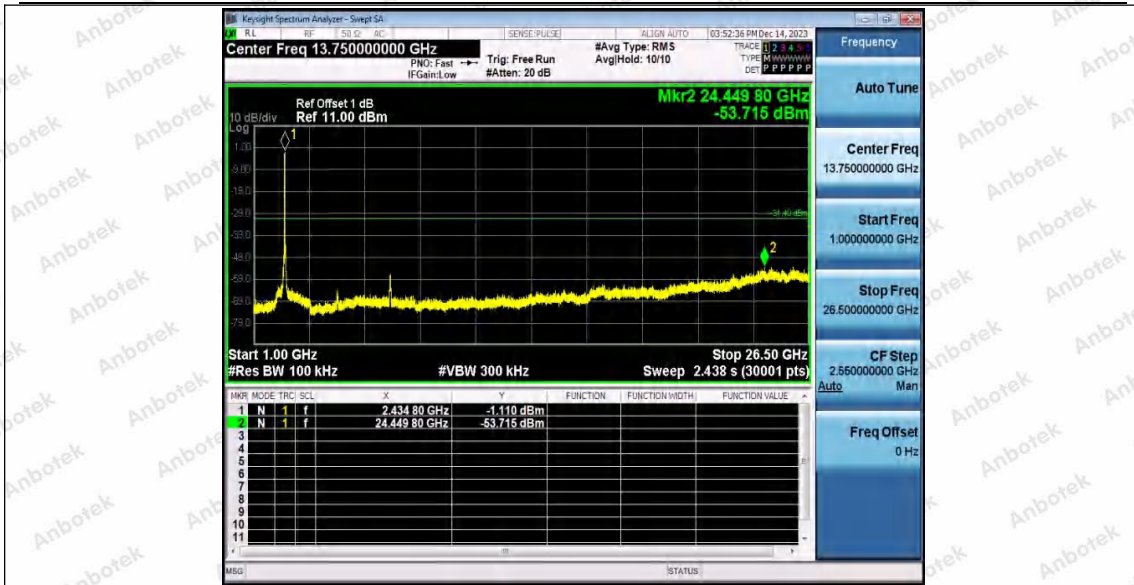

11AX40MIMO_Ant2_2422_0~Reference