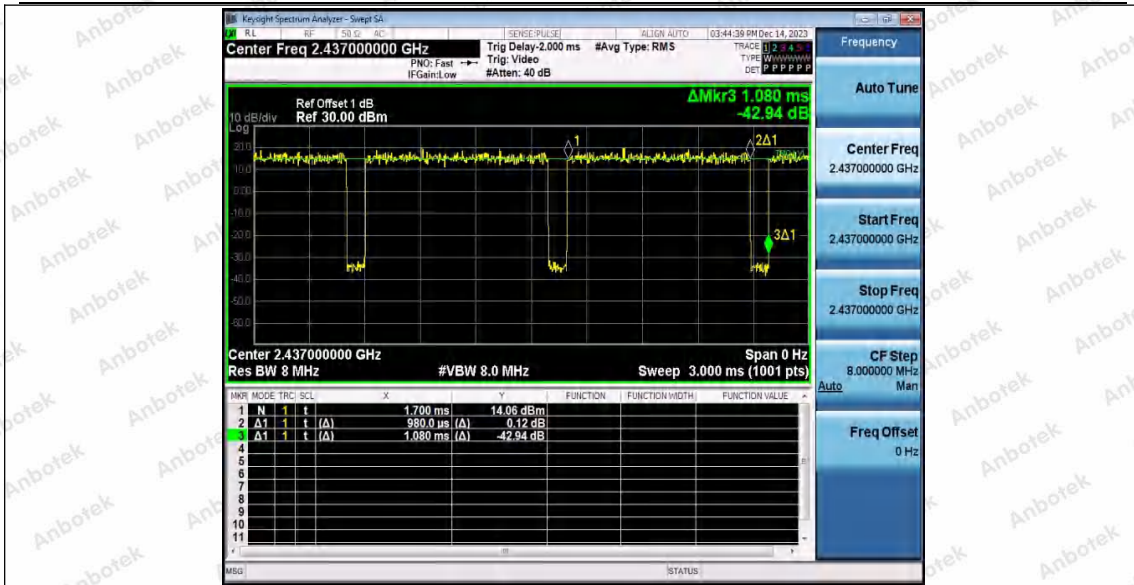

11AX20SISO_Ant2_2437