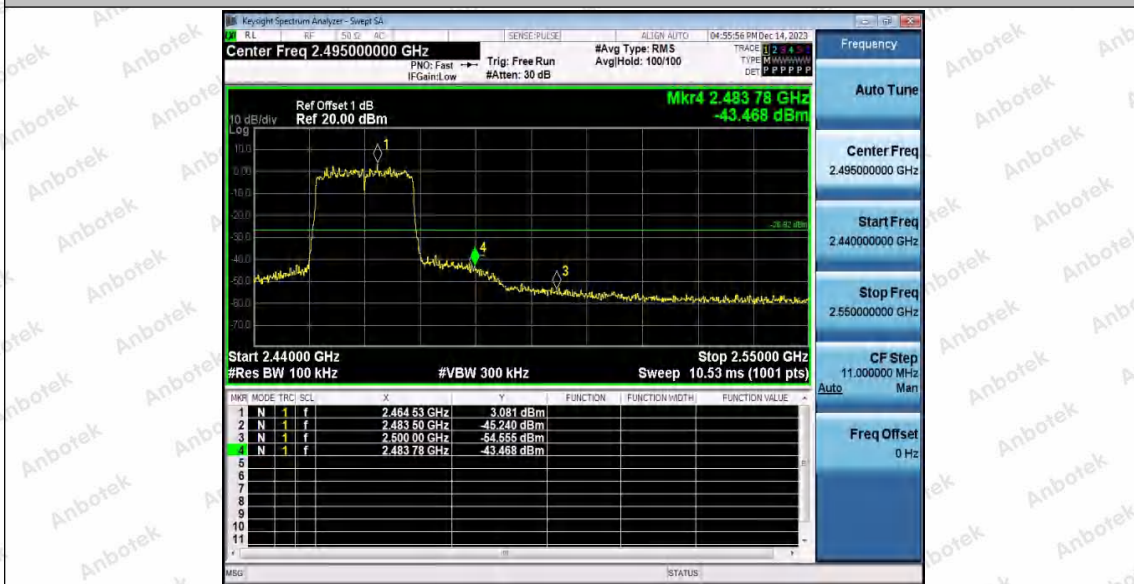

11AX40MIMO_Ant1_Low_2422

Shenzhen Anbotek Compliance Laboratory Limited

Address: 1/F., Building D, Sogood Science and Technology Park, Sanwei Community, Hangcheng Street, Bao'an District, Shenzhen, Guangdong, China.
Tel: (86) 0755-26066440 Fax: (86) 0755-26014772 Email: service@anbotek.com

Hotline 400-003-0500
www.anbotek.com.cn