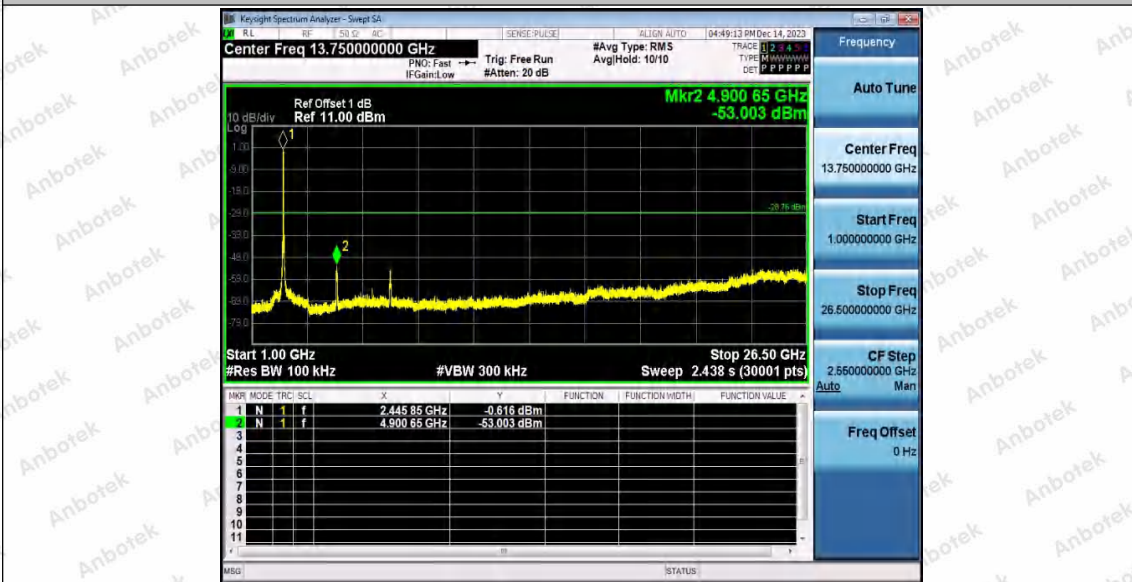

11AX20MIMO_Ant1_2412_0~Reference

Shenzhen Anbotek Compliance Laboratory Limited

Address: 1/F., Building D, Sogood Science and Technology Park, Sanwei Community, Hangcheng Street, Bao'an District, Shenzhen, Guangdong, China.
Tel: (86) 0755-26066440 Fax: (86) 0755-26014772 Email: service@anbotek.com

Hotline 400-003-0500
www.anbotek.com.cn