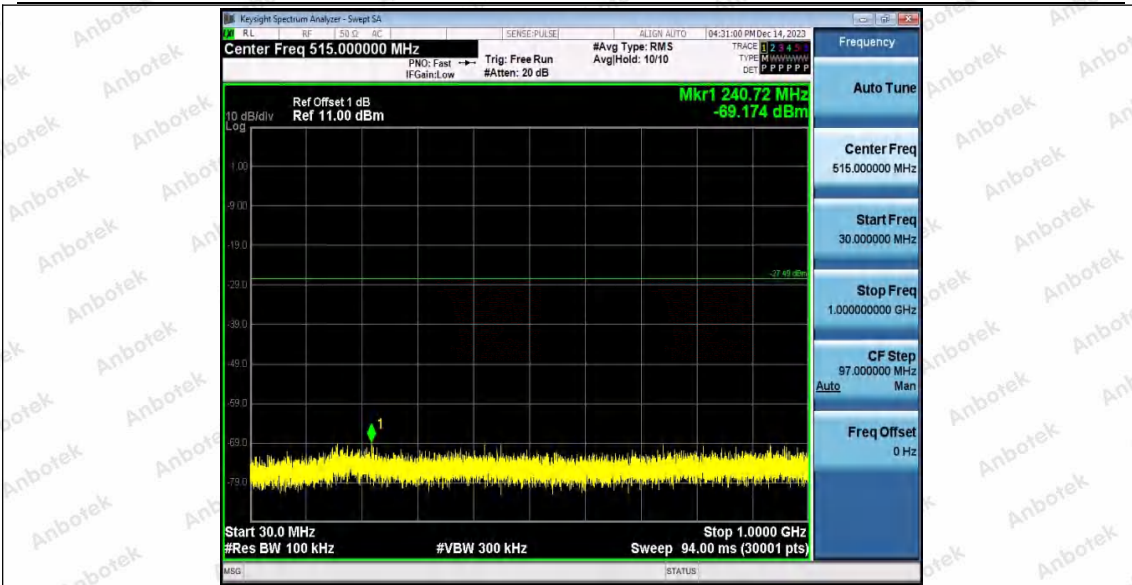

11G_Ant2_2462_1000~26500