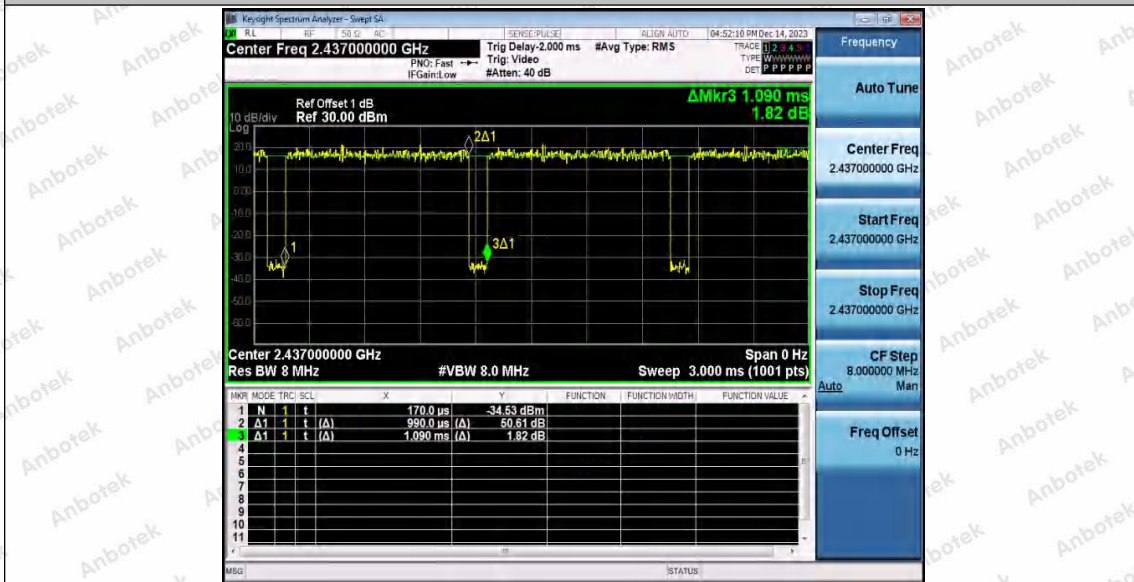

11AX20SISO_Ant1_2462

Shenzhen Anbotek Compliance Laboratory Limited

Address: 1/F., Building D, Sogood Science and Technology Park, Sanwei Community, Hangcheng Street, Bao'an District, Shenzhen, Guangdong, China.
Tel: (86) 0755-26066440 Fax: (86) 0755-26014772 Email: service@anbotek.com

Hotline 400-003-0500
www.anbotek.com.cn