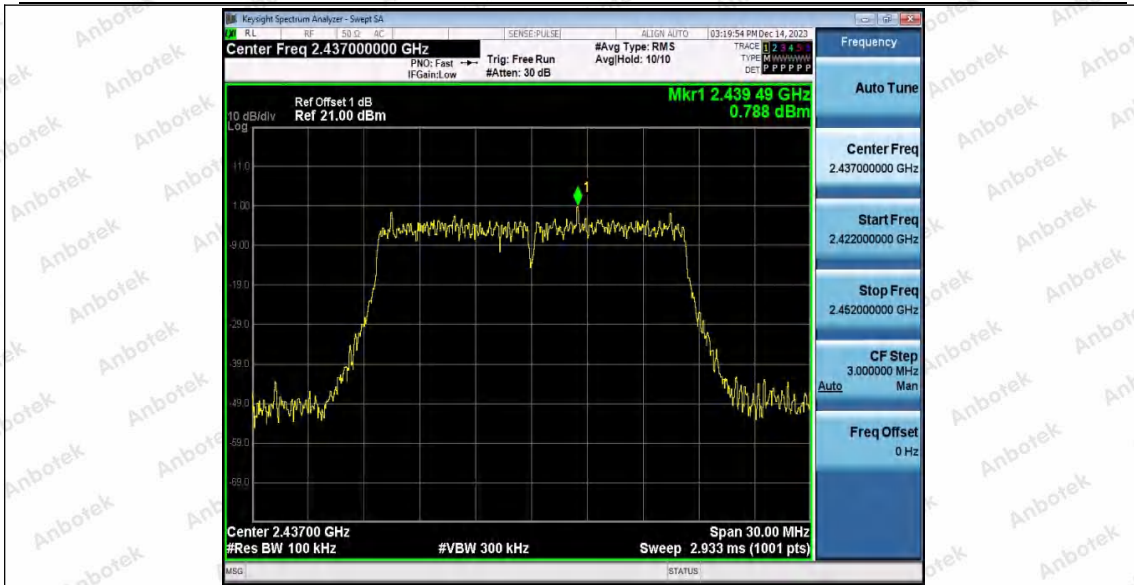

11G_Ant1_2437_30~1000