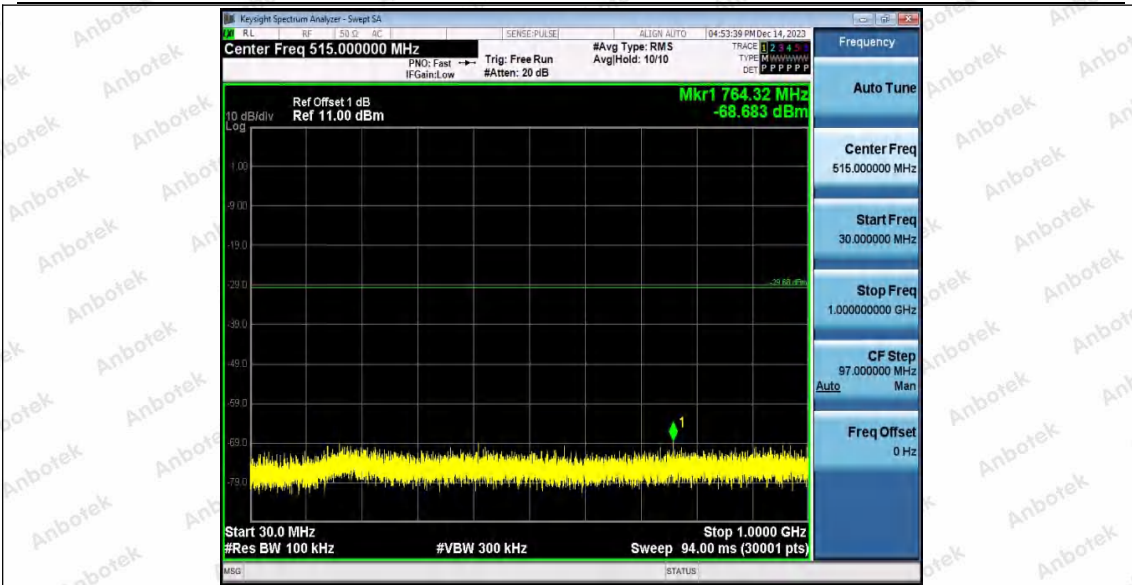

11AX20MIMO_Ant2_2437_1000~26500