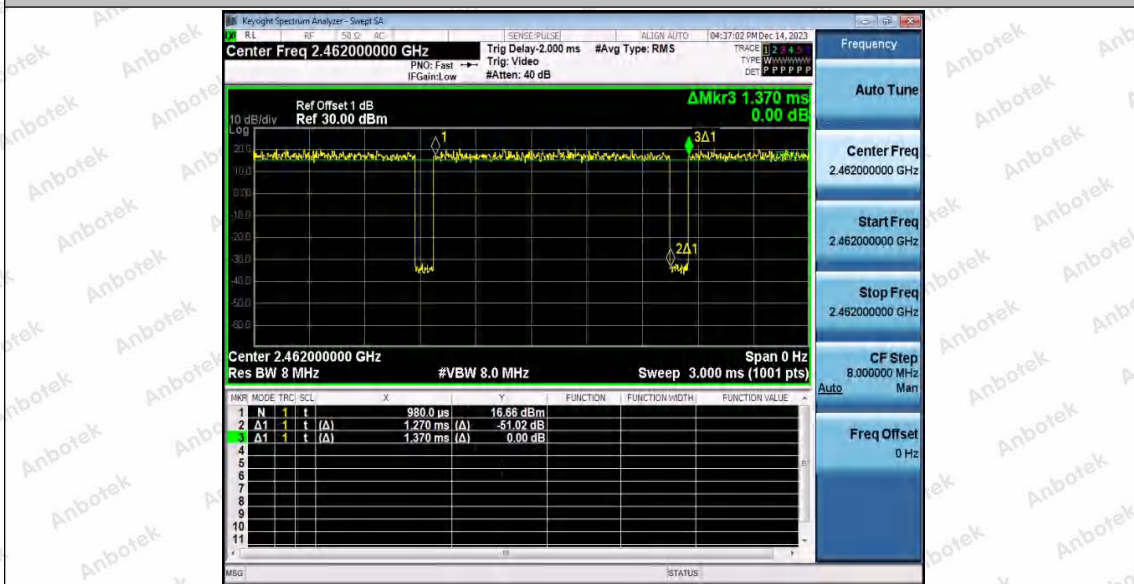

11N40SISO_Ant1_2422

Shenzhen Anbotek Compliance Laboratory Limited

Address: 1/F., Building D, Sogood Science and Technology Park, Sanwei Community, Hangcheng Street, Bao'an District, Shenzhen, Guangdong, China.
Tel: (86) 0755-26066440 Fax: (86) 0755-26014772 Email: service@anbotek.com

Hotline 400-003-0500
www.anbotek.com.cn