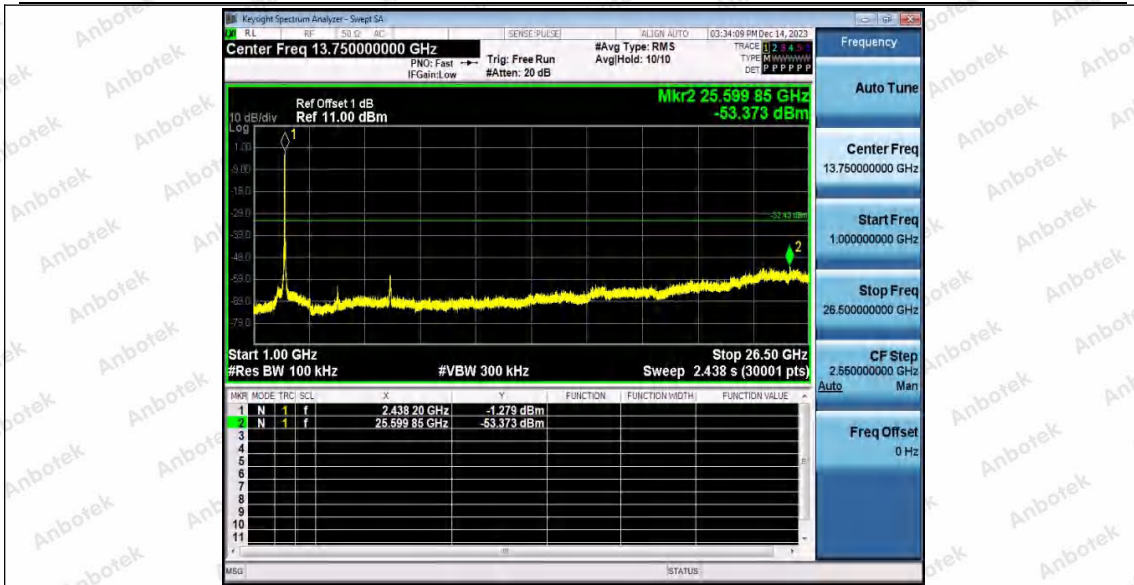

11N40MIMO_Ant2_2422_0~Reference