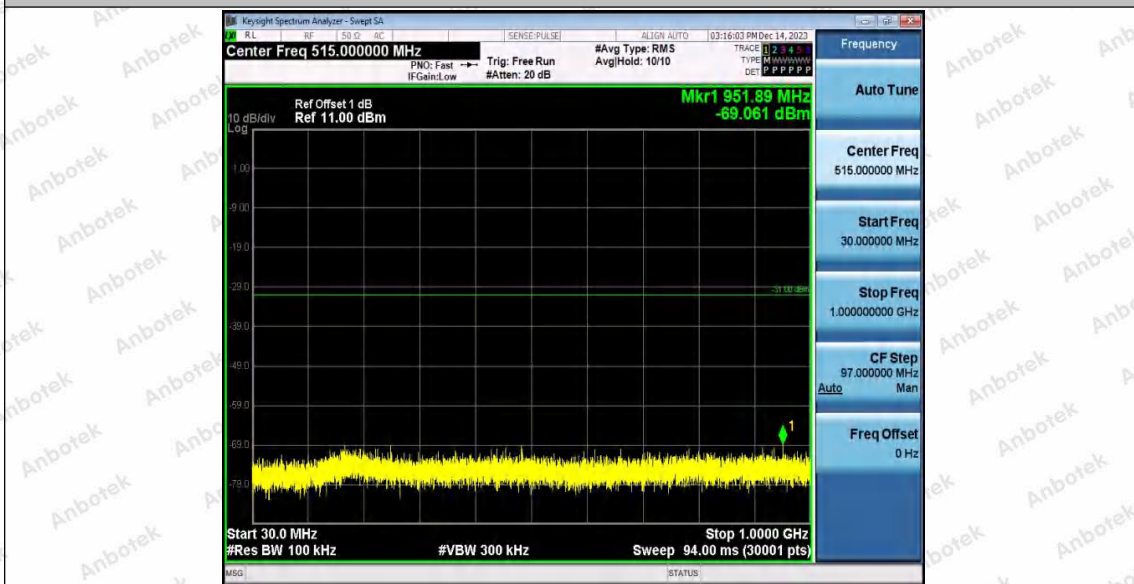

11G_Ant1_2412_1000~26500

Shenzhen Anbotek Compliance Laboratory Limited

Address: 1/F., Building D, Sogood Science and Technology Park, Sanwei Community, Hangcheng Street, Bao'an District, Shenzhen, Guangdong, China.
Tel: (86) 0755-26066440 Fax: (86) 0755-26014772 Email: service@anbotek.com

Hotline
400-003-0500
www.anbotek.com.cn