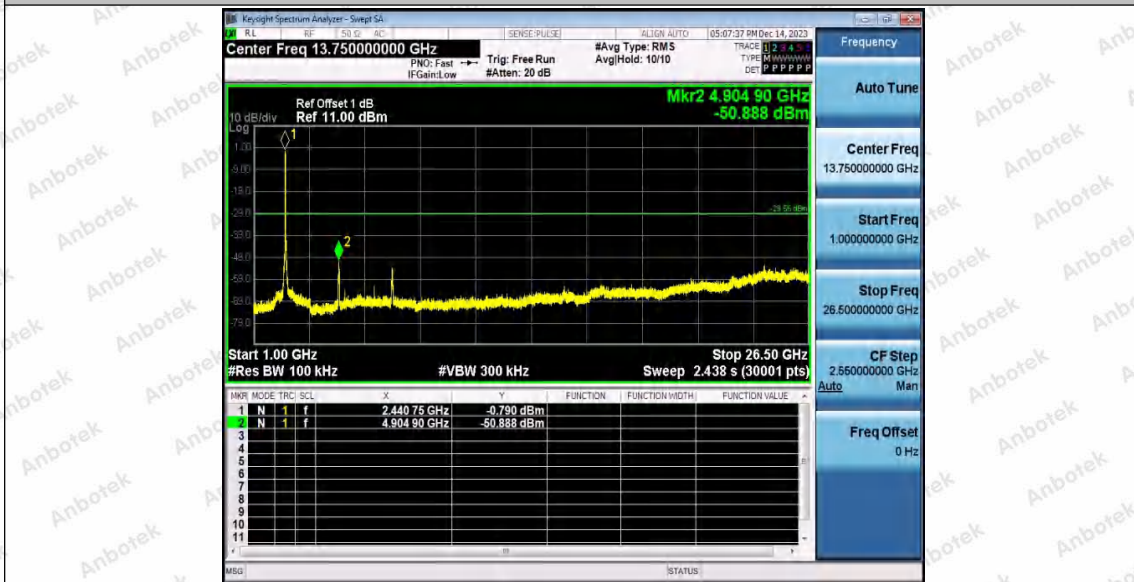

Shenzhen Anbotek Compliance Laboratory Limited

Address: 1/F., Building D, Sogood Science and Technology Park, Sanwei Community, Hangcheng Street, Bao'an District, Shenzhen, Guangdong, China.
Tel: (86) 0755-26066440 Fax: (86) 0755-26014772 Email: service@anbotek.com

Hotline
400-003-0500
www.anbotek.com.cn