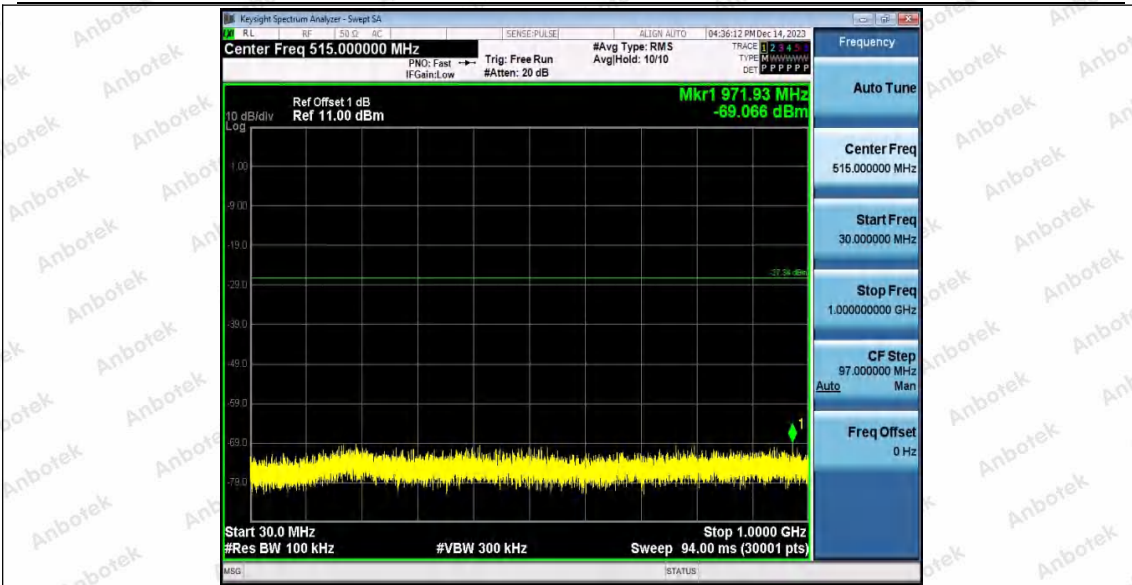

11N20MIMO_Ant2_2437_1000~26500