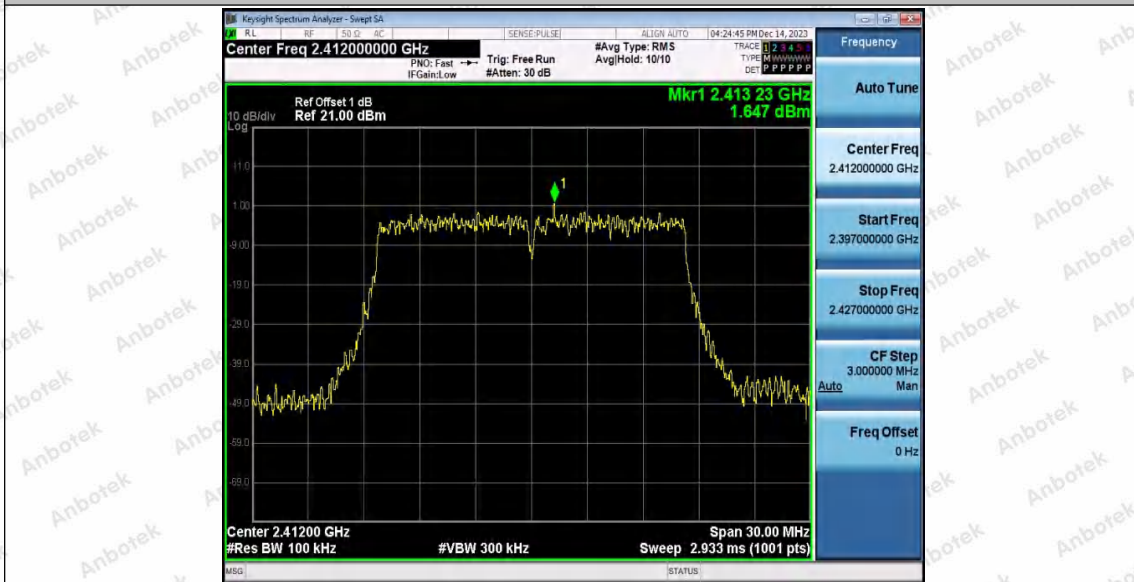

11G_Ant2_2412_30~1000

Shenzhen Anbotek Compliance Laboratory Limited

Address: 1/F., Building D, Sogood Science and Technology Park, Sanwei Community, Hangcheng Street, Bao'an District, Shenzhen, Guangdong, China.
Tel: (86) 0755-26066440 Fax: (86) 0755-26014772 Email: service@anbotek.com

Hotline
400-003-0500
www.anbotek.com.cn