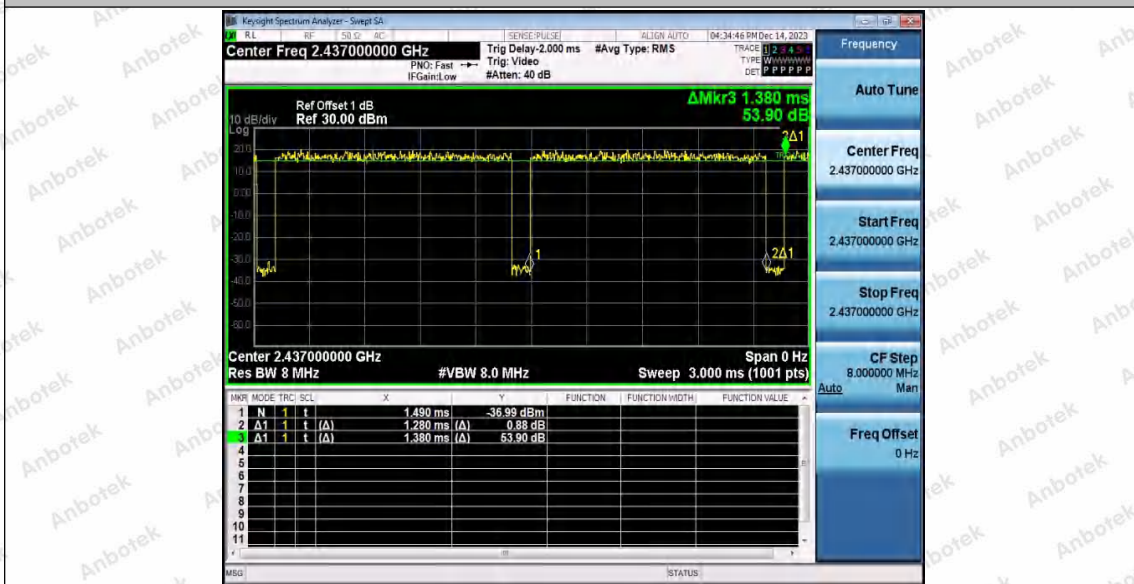

11N20SISO_Ant1_2462

Shenzhen Anbotek Compliance Laboratory Limited

Address: 1/F., Building D, Sogood Science and Technology Park, Sanwei Community, Hangcheng Street, Bao'an District, Shenzhen, Guangdong, China.
Tel: (86) 0755-26066440 Fax: (86) 0755-26014772 Email: service@anbotek.com

Hotline
400-003-0500
www.anbotek.com.cn