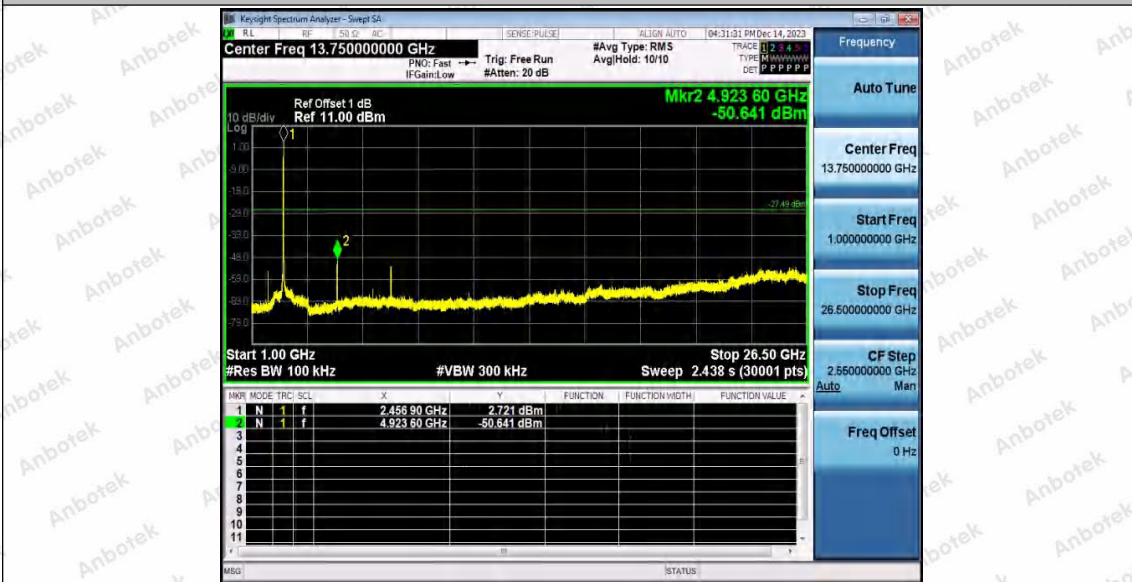

11N20MIMO_Ant1_2412_0~Reference

Shenzhen Anbotek Compliance Laboratory Limited

Address: 1/F., Building D, Sogood Science and Technology Park, Sanwei Community, Hangcheng Street, Bao'an District, Shenzhen, Guangdong, China.
Tel: (86) 0755-26066440 Fax: (86) 0755-26014772 Email: service@anbotek.com

Hotline
400-003-0500
www.anbotek.com.cn