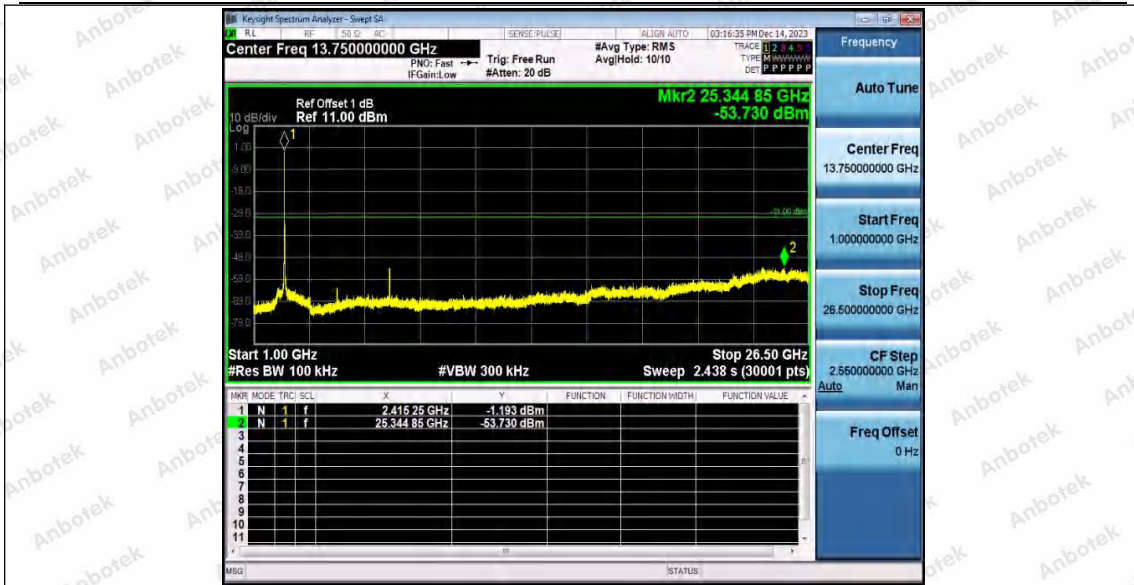

11G_Ant2_2412_0~Reference