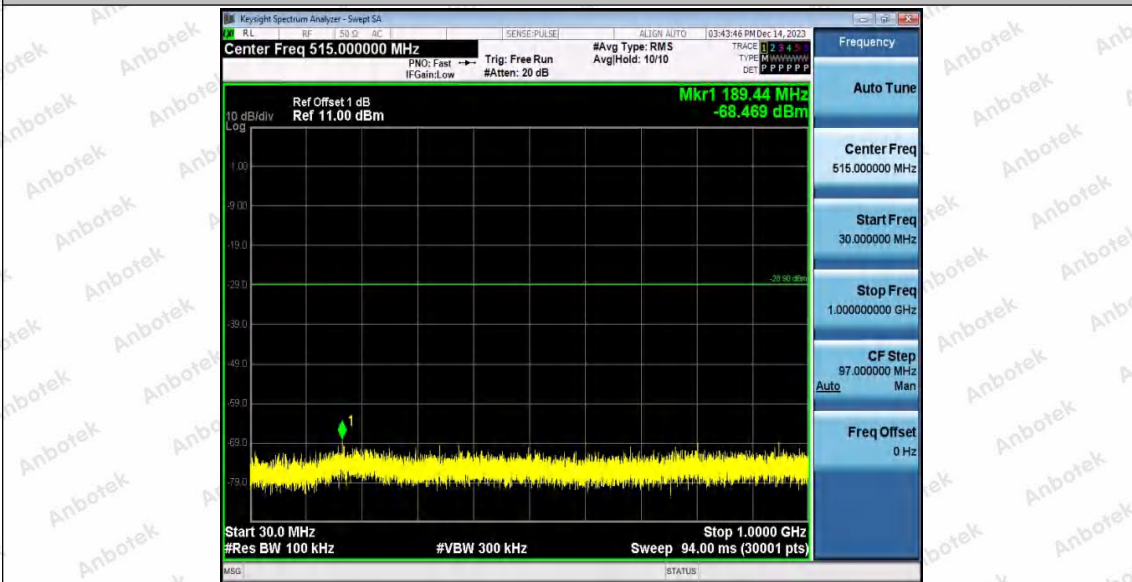

11AX20MIMO_Ant1_2412_1000~26500

Shenzhen Anbotek Compliance Laboratory Limited

Address: 1/F., Building D, Sogood Science and Technology Park, Sanwei Community, Hangcheng Street, Bao'an District, Shenzhen, Guangdong, China.
Tel: (86) 0755-26066440 Fax: (86) 0755-26014772 Email: service@anbotek.com

Hotline
400-003-0500
www.anbotek.com.cn