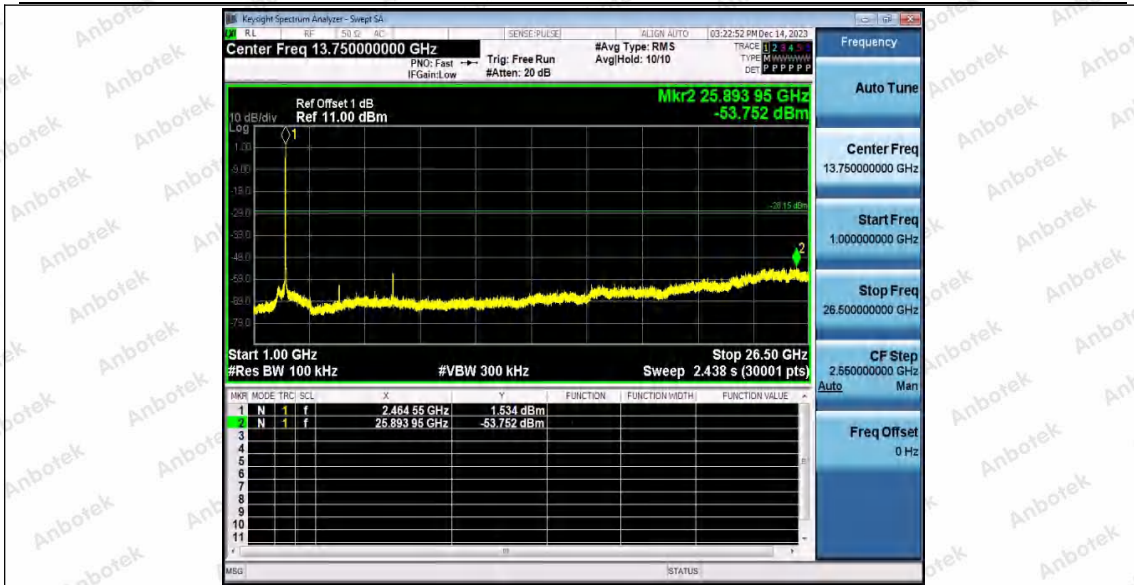

11G_Ant2_2462_0~Reference