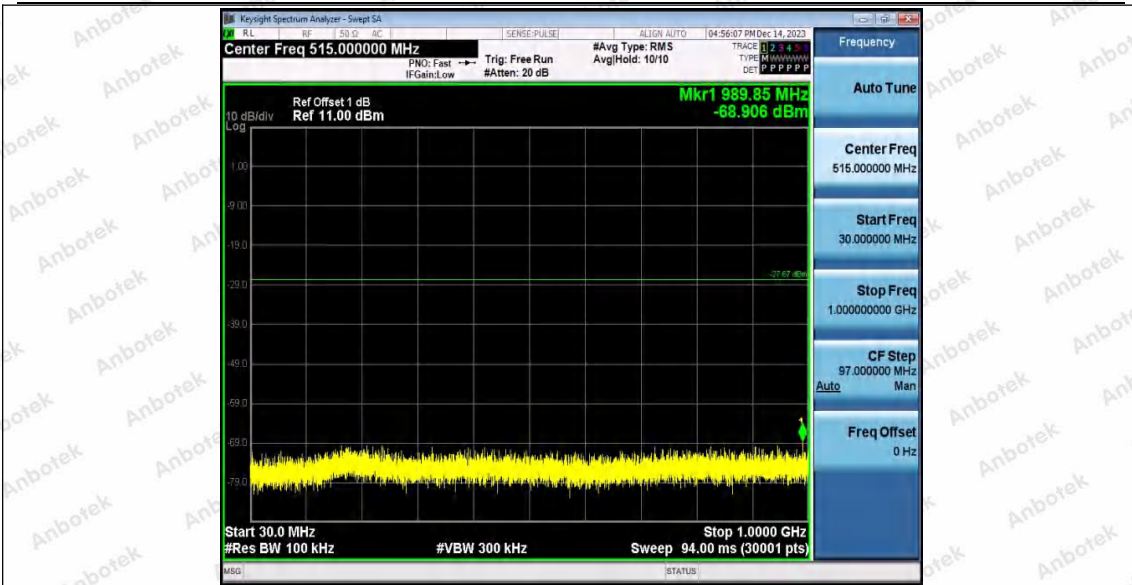

11AX20MIMO_Ant2_2462_1000~26500