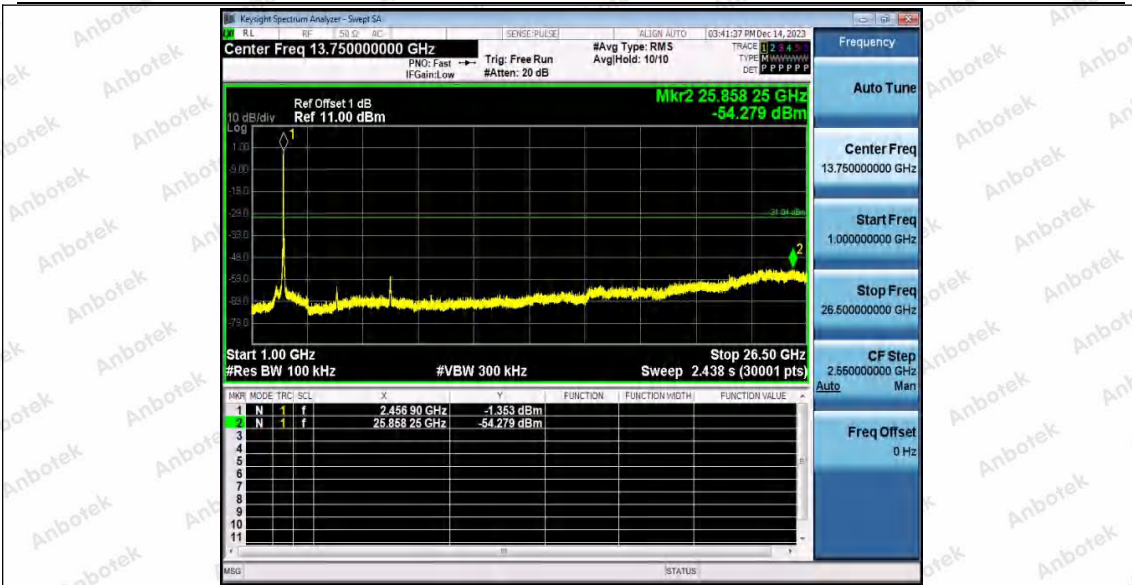

11N40MIMO_Ant2_2452_0~Reference