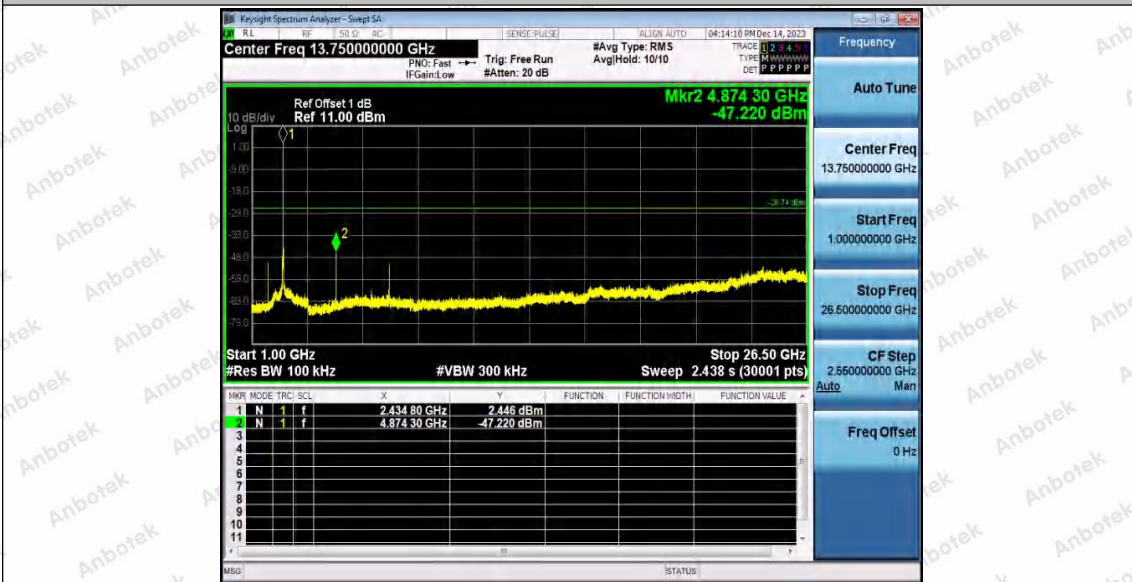

11B_Ant1_2462_0~Reference

Shenzhen Anbotek Compliance Laboratory Limited

Address: 1/F., Building D, Sogood Science and Technology Park, Sanwei Community, Hangcheng Street, Bao'an District, Shenzhen, Guangdong, China.
Tel: (86) 0755-26066440 Fax: (86) 0755-26014772 Email: service@anbotek.com

Hotline
400-003-0500
www.anbotek.com.cn