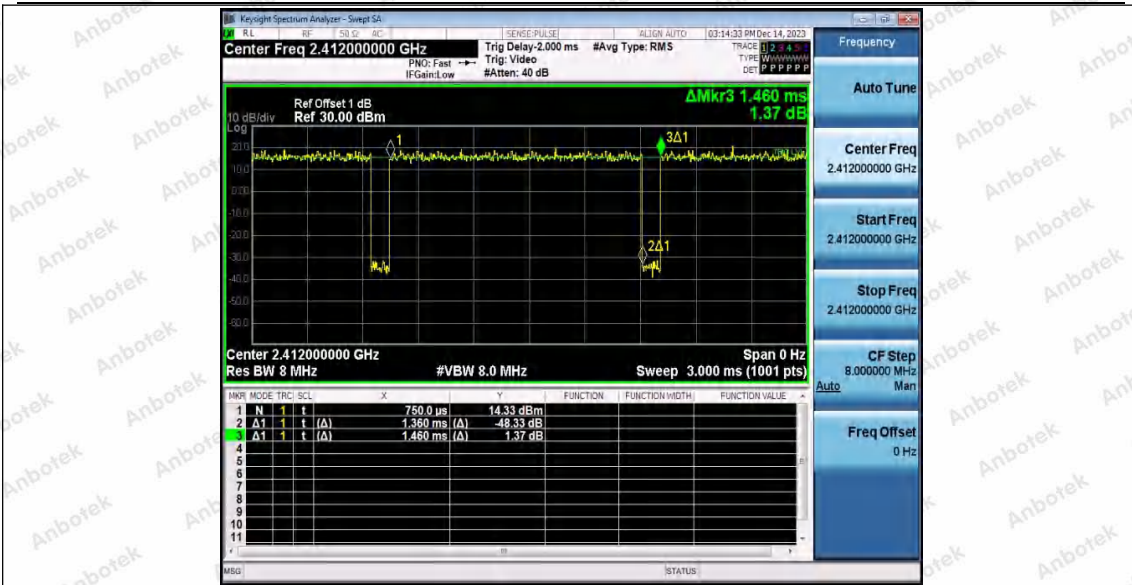

11G_Ant2_2412