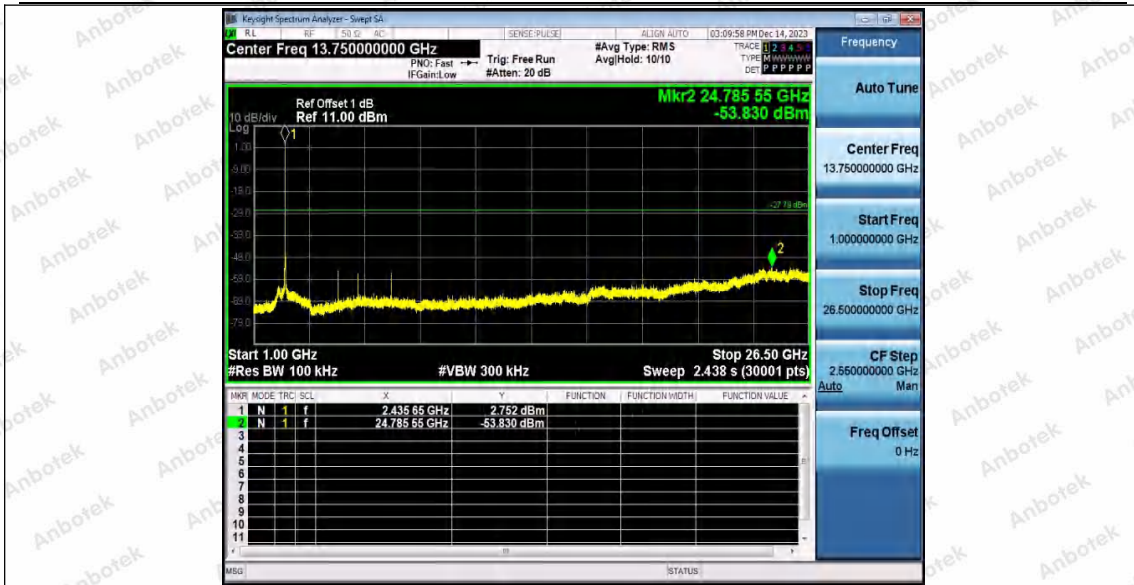

11B_Ant2_2437_0~Reference