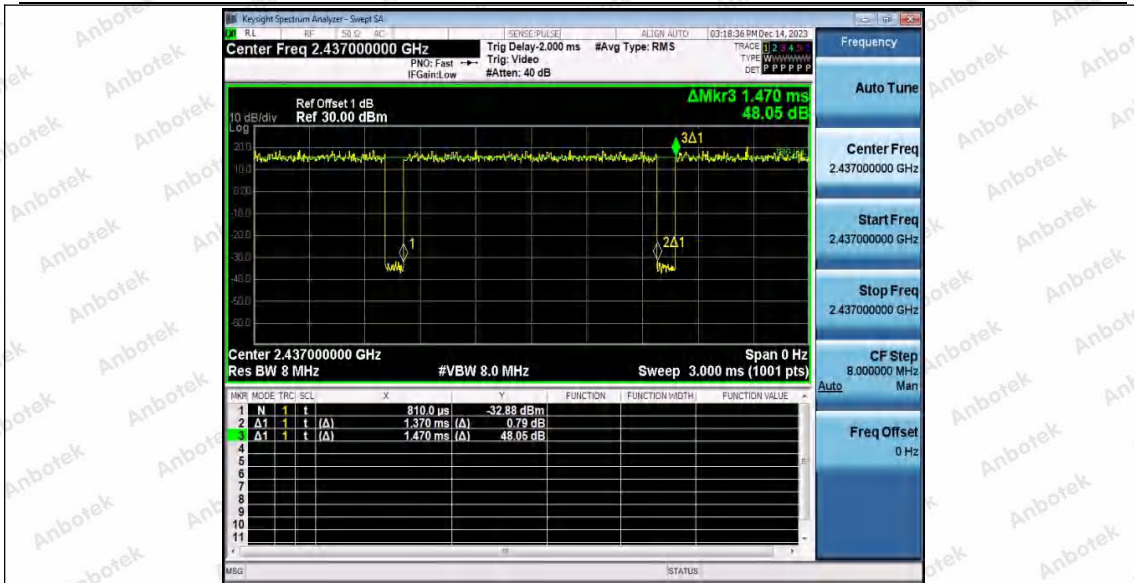

11G_Ant2_2437