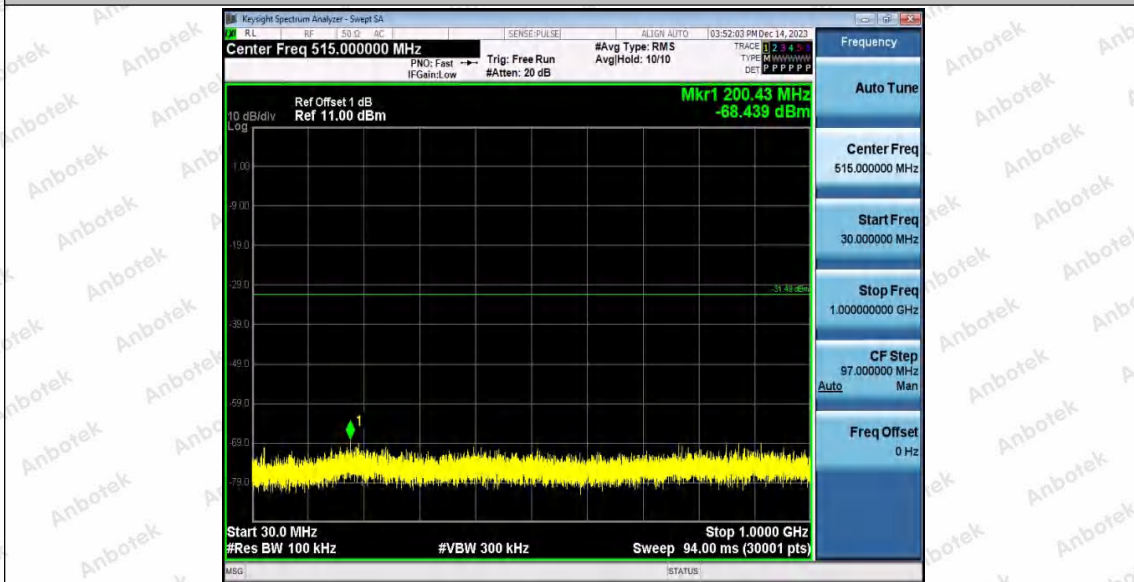

11AX40MIMO_Ant1_2422_1000~26500

Shenzhen Anbotek Compliance Laboratory Limited

Address: 1/F., Building D, Sogood Science and Technology Park, Sanwei Community, Hangcheng Street, Bao'an District, Shenzhen, Guangdong, China.
Tel: (86) 0755-26066440 Fax: (86) 0755-26014772 Email: service@anbotek.com

Hotline
400-003-0500
www.anbotek.com.cn