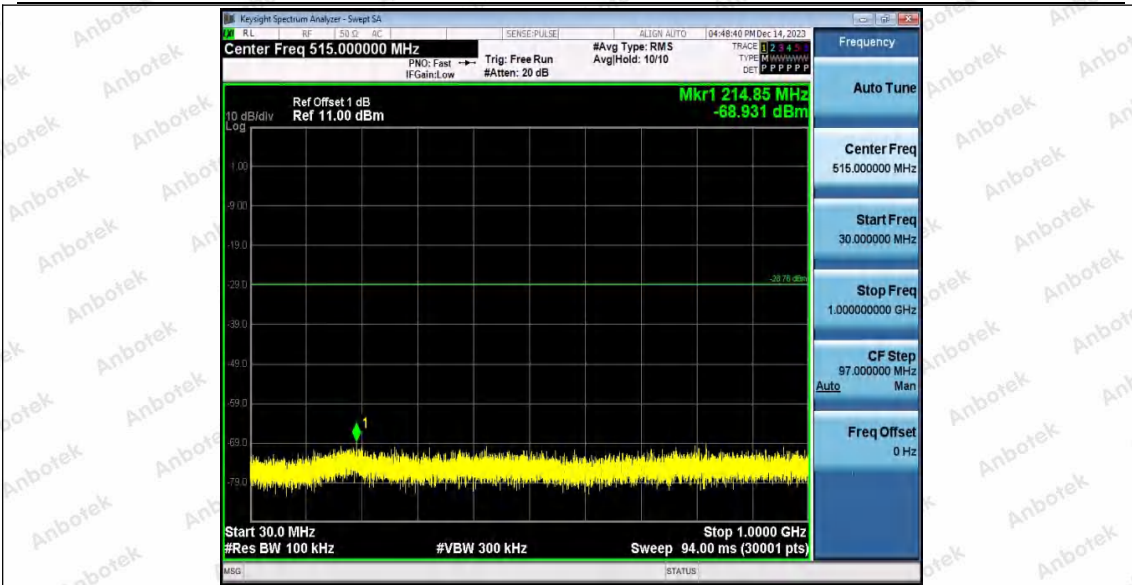

11N40MIMO_Ant2_2452_1000~26500