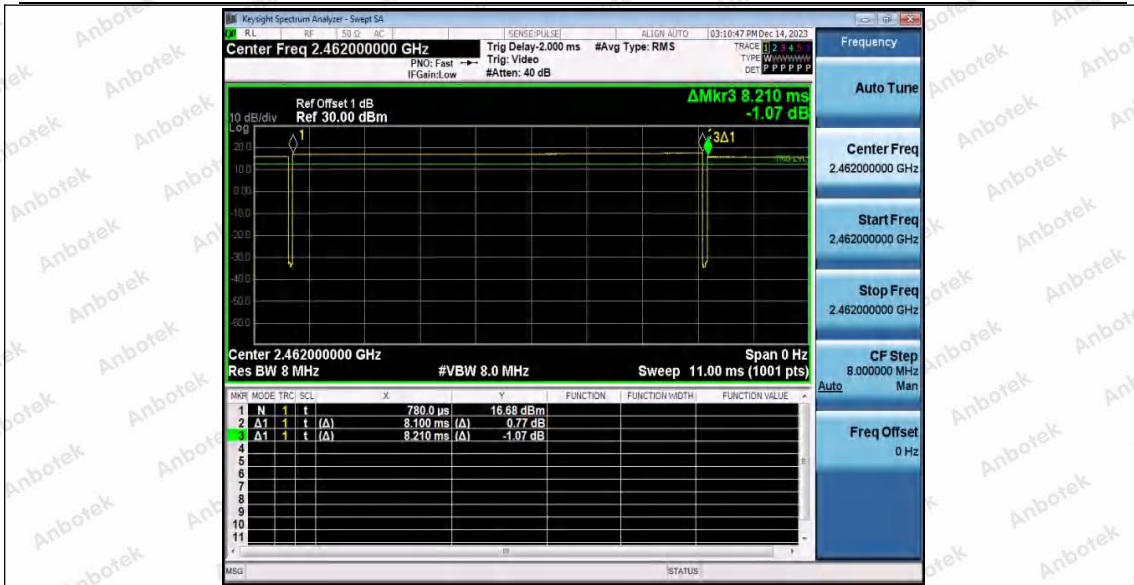

11B_Ant2_2462