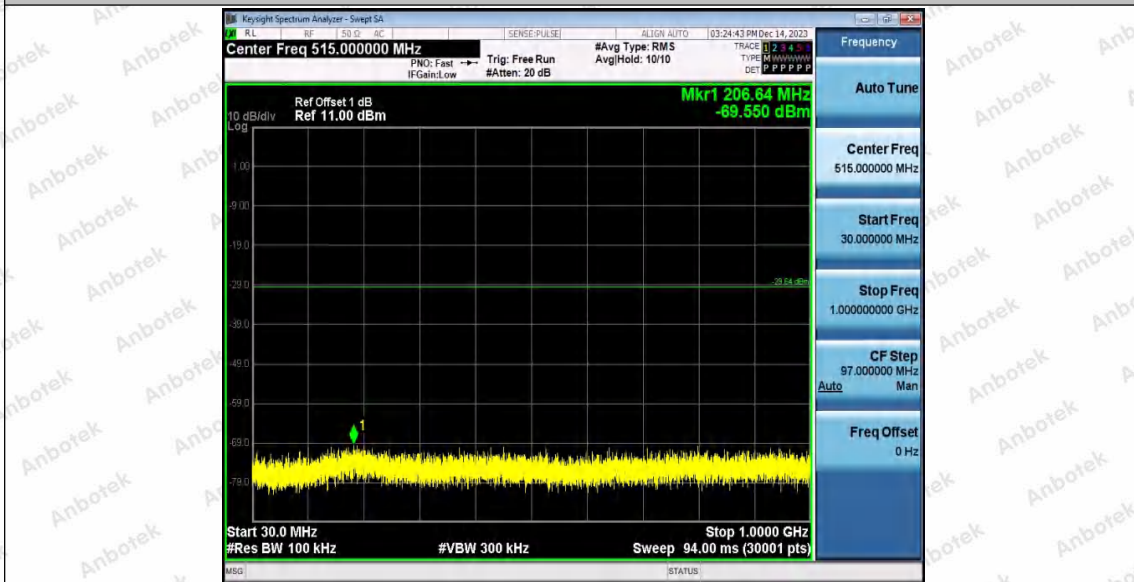

11N20MIMO_Ant1_2412_1000~26500

Shenzhen Anbotek Compliance Laboratory Limited

Address: 1/F., Building D, Sogood Science and Technology Park, Sanwei Community, Hangcheng Street, Bao'an District, Shenzhen, Guangdong, China.
Tel: (86) 0755-26066440 Fax: (86) 0755-26014772 Email: service@anbotek.com

Hotline
400-003-0500
www.anbotek.com.cn