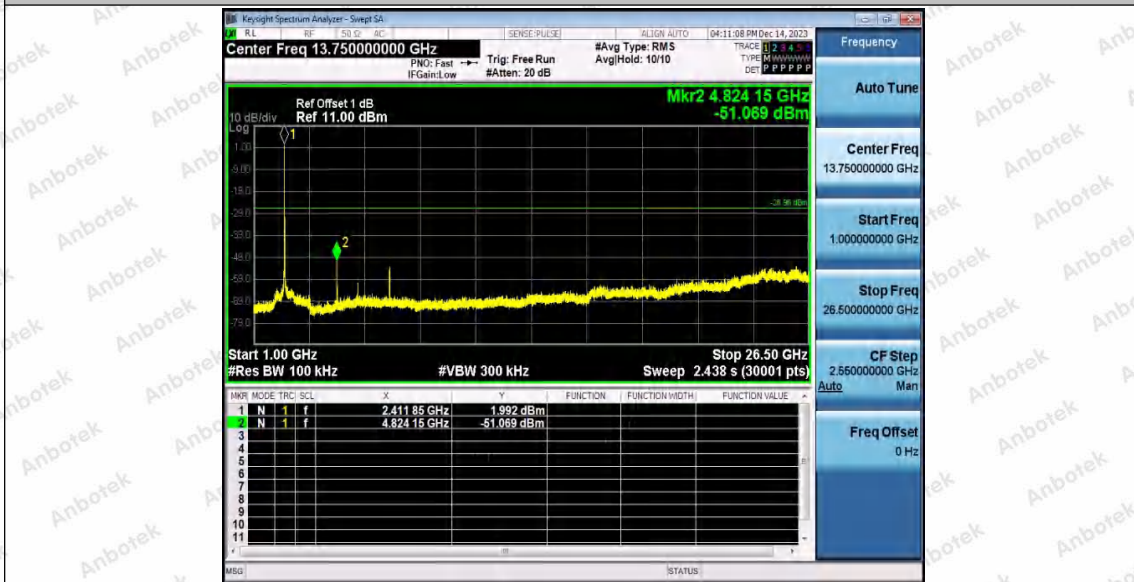

11B_Ant1_2437_0~Reference

Shenzhen Anbotek Compliance Laboratory Limited

Address: 1/F., Building D, Sogood Science and Technology Park, Sanwei Community, Hangcheng Street, Bao'an District, Shenzhen, Guangdong, China.
Tel: (86) 0755-26066440 Fax: (86) 0755-26014772 Email: service@anbotek.com

Hotline
400-003-0500
www.anbotek.com.cn