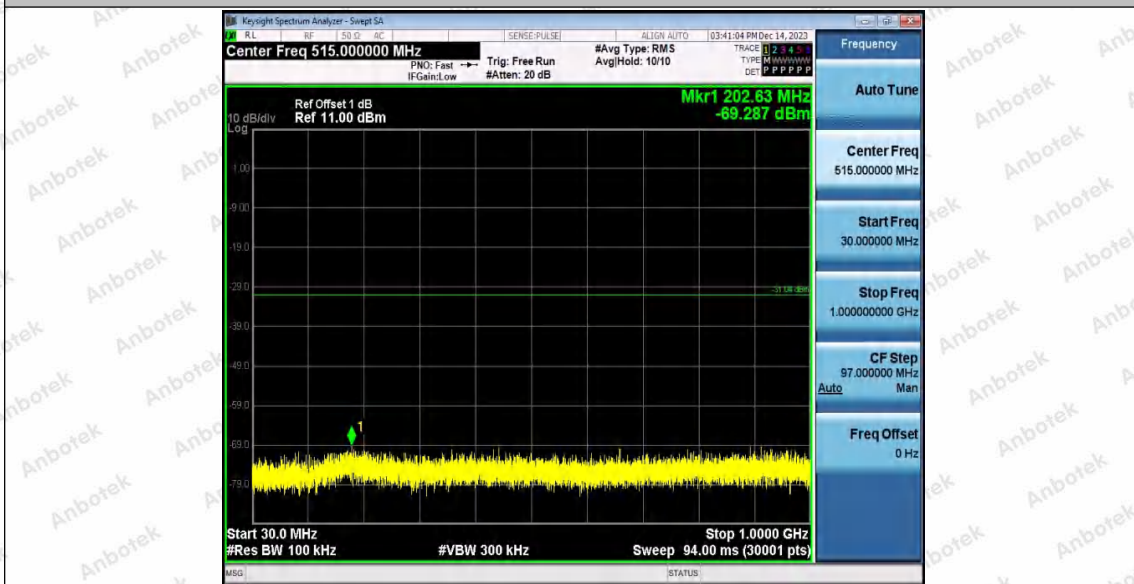

11N40MIMO_Ant1_2452_1000~26500

Shenzhen Anbotek Compliance Laboratory Limited

Address: 1/F., Building D, Sogood Science and Technology Park, Sanwei Community, Hangcheng Street, Bao'an District, Shenzhen, Guangdong, China.
Tel: (86) 0755-26066440 Fax: (86) 0755-26014772 Email: service@anbotek.com

Hotline
400-003-0500
www.anbotek.com.cn