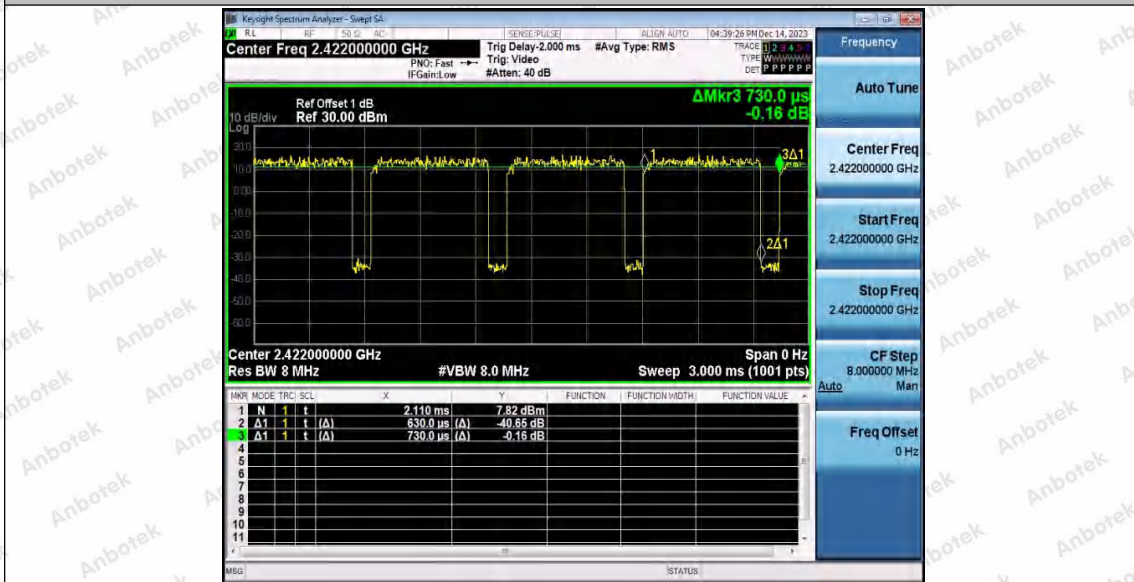

11N40SISO_Ant1_2437

Shenzhen Anbotek Compliance Laboratory Limited

Address: 1/F., Building D, Sogood Science and Technology Park, Sanwei Community, Hangcheng Street, Bao'an District, Shenzhen, Guangdong, China.
Tel: (86) 0755-26066440 Fax: (86) 0755-26014772 Email: service@anbotek.com

Hotline 400-003-0500
www.anbotek.com.cn