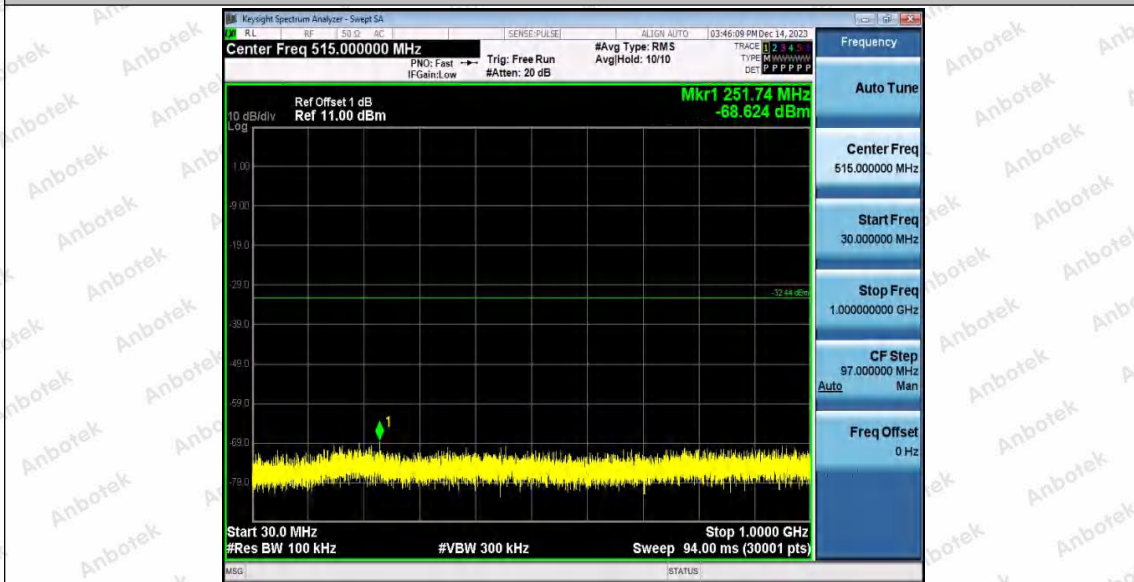

11AX20MIMO_Ant1_2437_1000~26500

Shenzhen Anbotek Compliance Laboratory Limited

Address: 1/F., Building D, Sogood Science and Technology Park, Sanwei Community, Hangcheng Street, Bao'an District, Shenzhen, Guangdong, China.
Tel: (86) 0755-26066440 Fax: (86) 0755-26014772 Email: service@anbotek.com

Hotline
400-003-0500
www.anbotek.com.cn