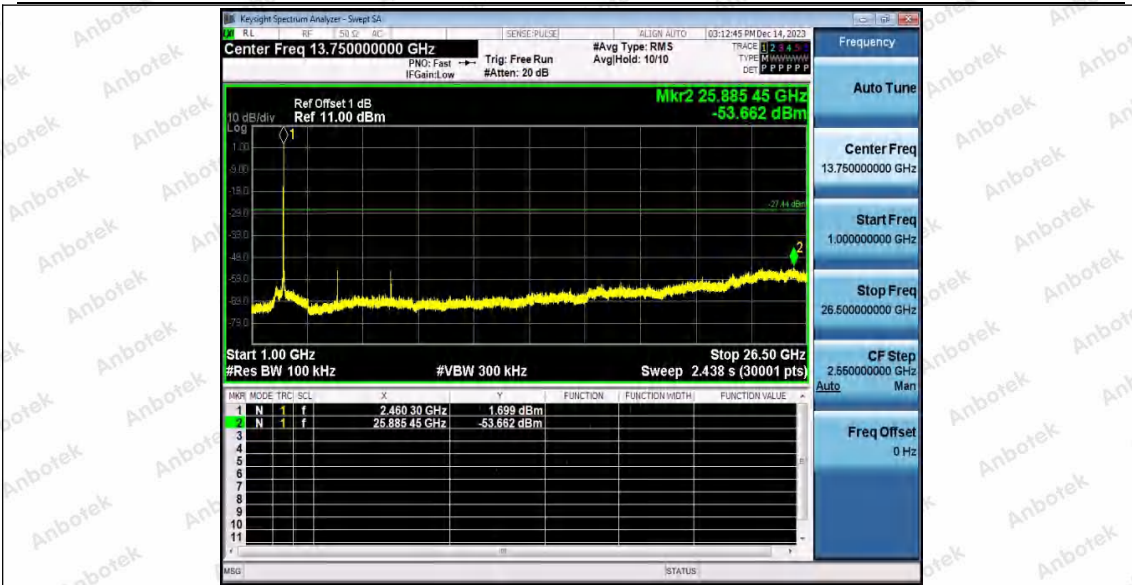

11B_Ant2_2462_0~Reference