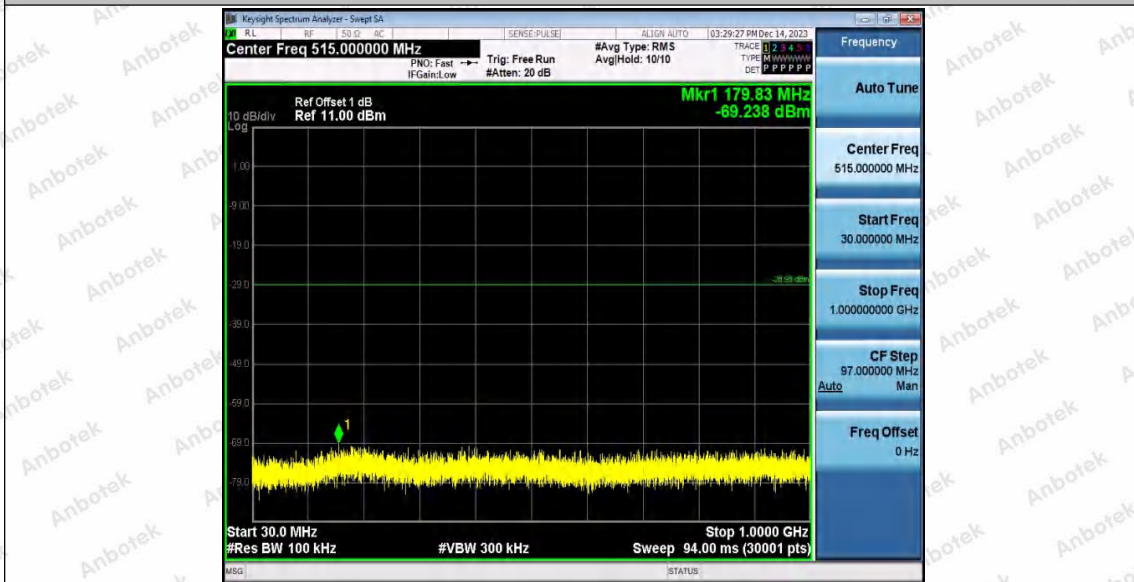

11N20MIMO_Ant1_2462_1000~26500

Shenzhen Anbotek Compliance Laboratory Limited

Address: 1/F., Building D, Sogood Science and Technology Park, Sanwei Community, Hangcheng Street, Bao'an District, Shenzhen, Guangdong, China.
Tel: (86) 0755-26066440 Fax: (86) 0755-26014772 Email: service@anbotek.com

Hotline
400-003-0500
www.anbotek.com.cn