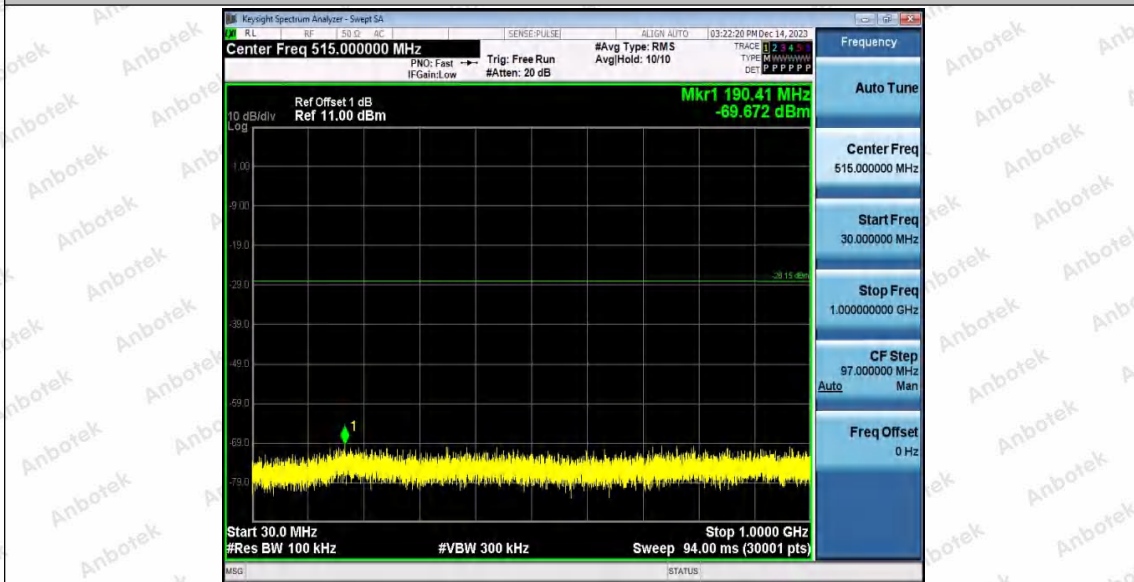

11G_Ant1_2462_1000~26500

Shenzhen Anbotek Compliance Laboratory Limited

Address: 1/F., Building D, Sogood Science and Technology Park, Sanwei Community, Hangcheng Street, Bao'an District, Shenzhen, Guangdong, China.
Tel: (86) 0755-26066440 Fax: (86) 0755-26014772 Email: service@anbotek.com

Hotline
400-003-0500
www.anbotek.com.cn