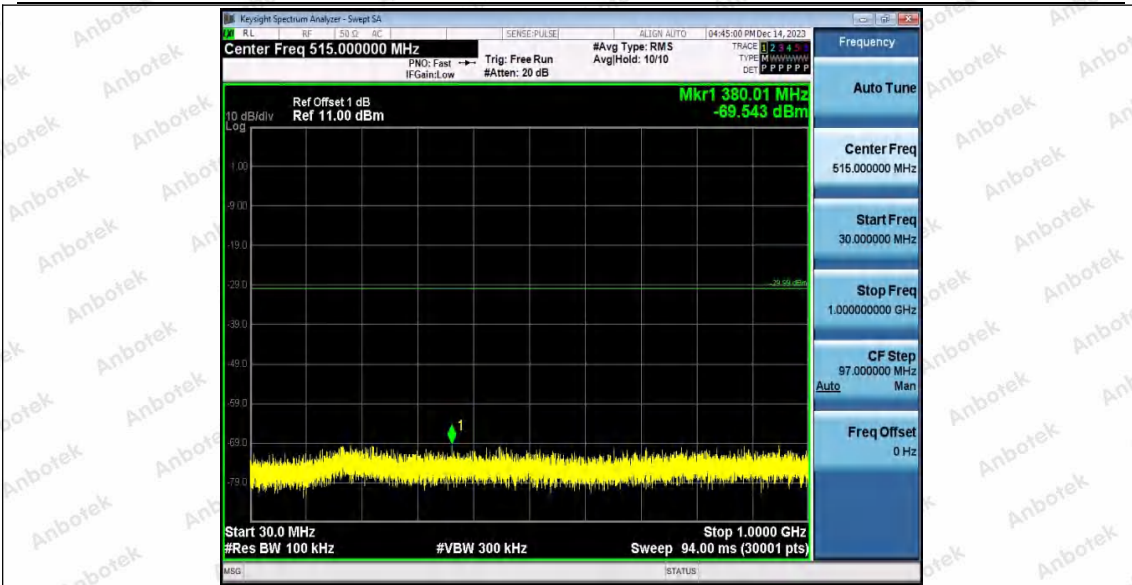

11N40MIMO_Ant2_2437_1000~26500