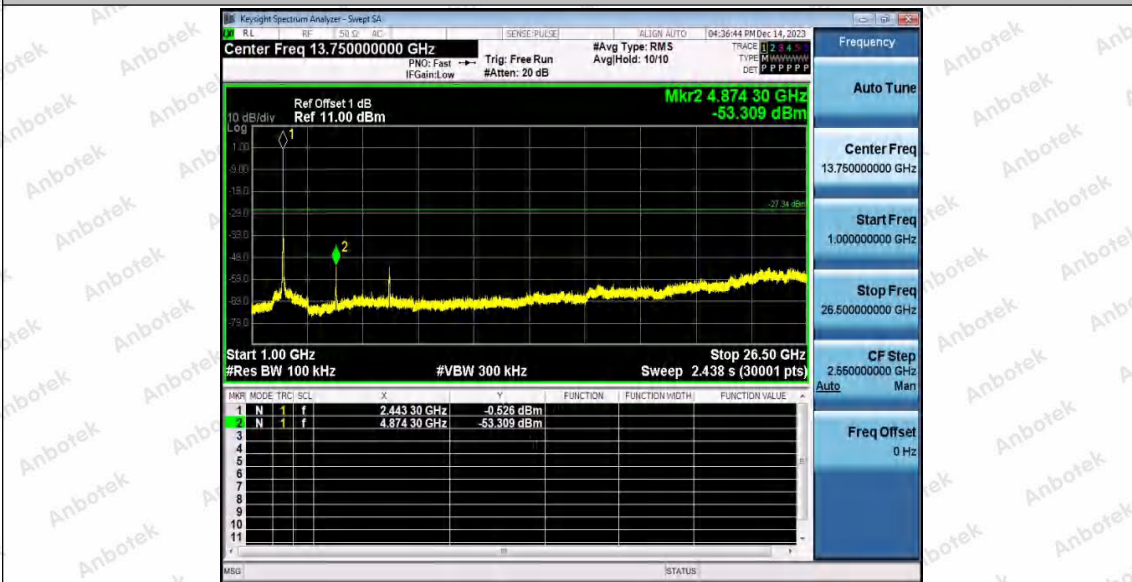

11N20MIMO_Ant1_2462_0~Reference

Shenzhen Anbotek Compliance Laboratory Limited

Address: 1/F., Building D, Sogood Science and Technology Park, Sanwei Community, Hangcheng Street, Bao'an District, Shenzhen, Guangdong, China.
Tel: (86) 0755-26066440 Fax: (86) 0755-26014772 Email: service@anbotek.com

Hotline
400-003-0500
www.anbotek.com.cn