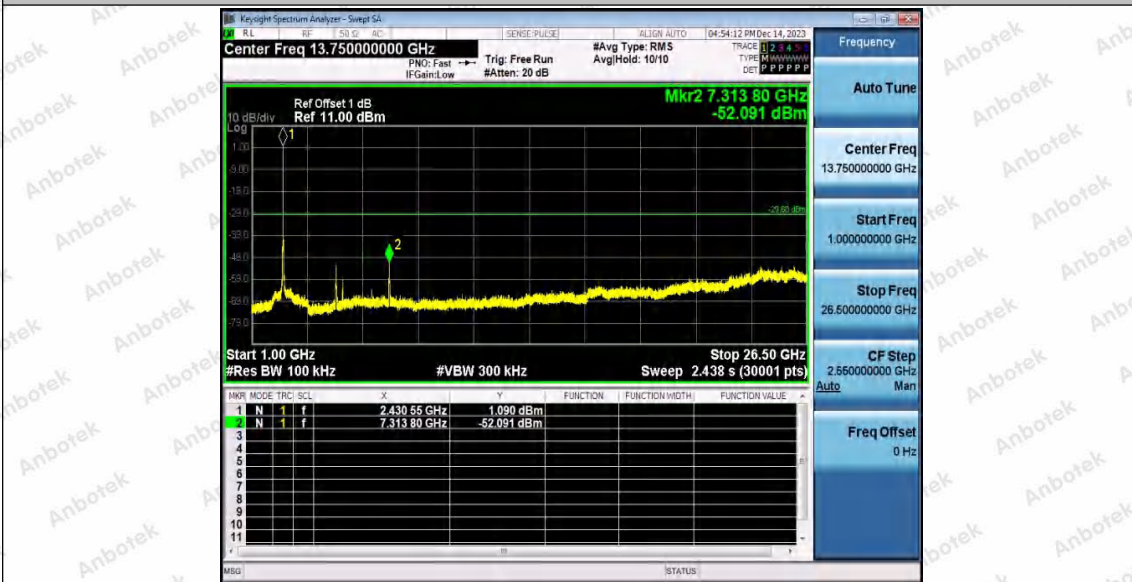

11AX20MIMO_Ant1_2462_0~Reference

Shenzhen Anbotek Compliance Laboratory Limited

Address: 1/F., Building D, Sogood Science and Technology Park, Sanwei Community, Hangcheng Street, Bao'an District, Shenzhen, Guangdong, China.
Tel: (86) 0755-26066440 Fax: (86) 0755-26014772 Email: service@anbotek.com

Hotline
400-003-0500
www.anbotek.com.cn