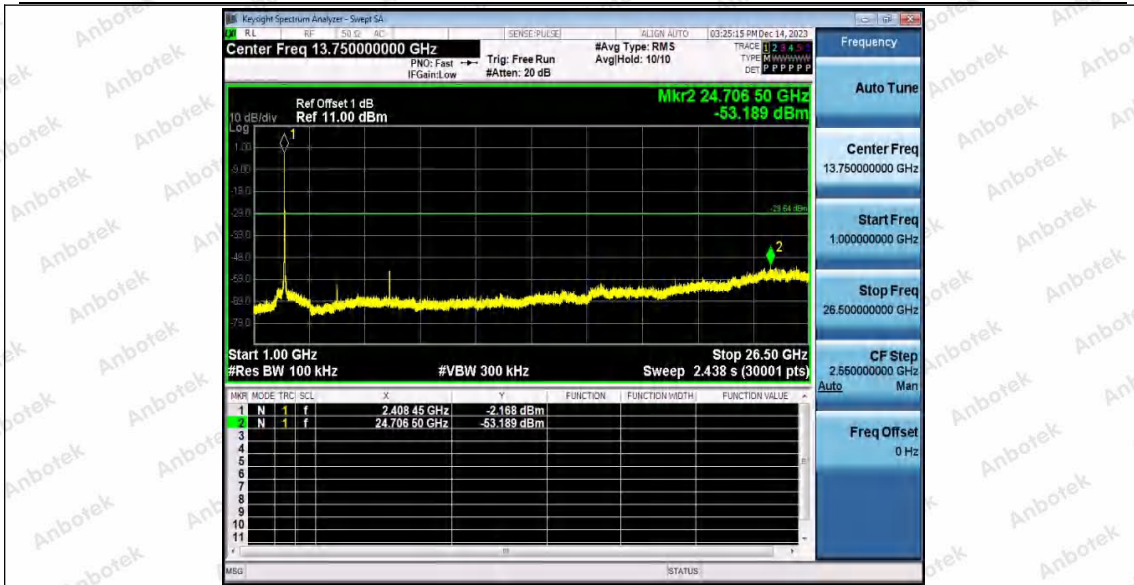

11N20MIMO_Ant2_2412_0~Reference