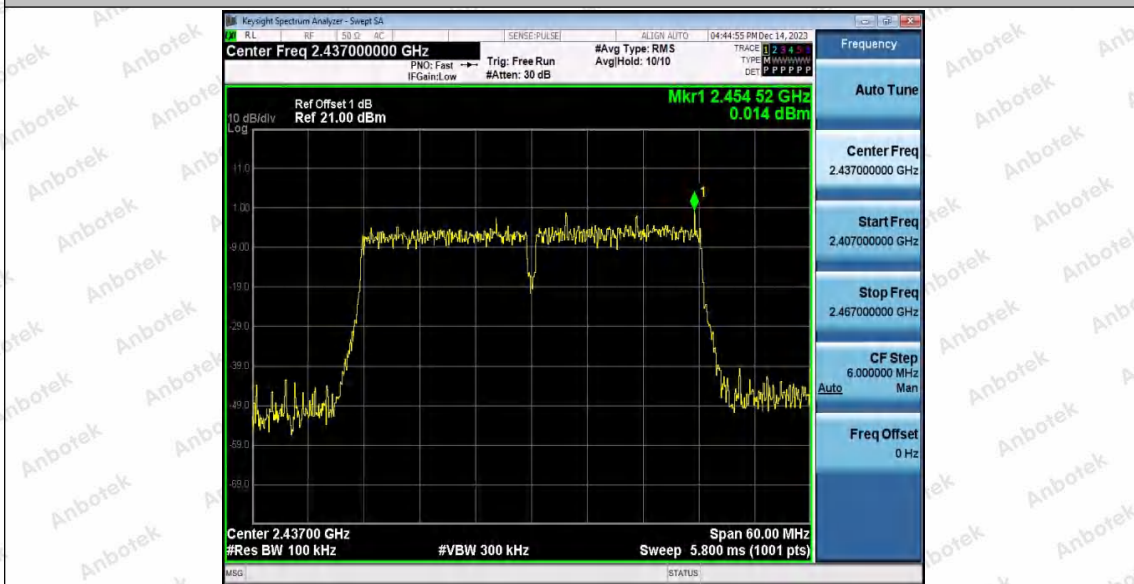

11N40MIMO_Ant2_2437_30~1000

Shenzhen Anbotek Compliance Laboratory Limited

Address: 1/F., Building D, Sogood Science and Technology Park, Sanwei Community, Hangcheng Street, Bao'an District, Shenzhen, Guangdong, China.
Tel: (86) 0755-26066440 Fax: (86) 0755-26014772 Email: service@anbotek.com

Hotline
400-003-0500
www.anbotek.com.cn