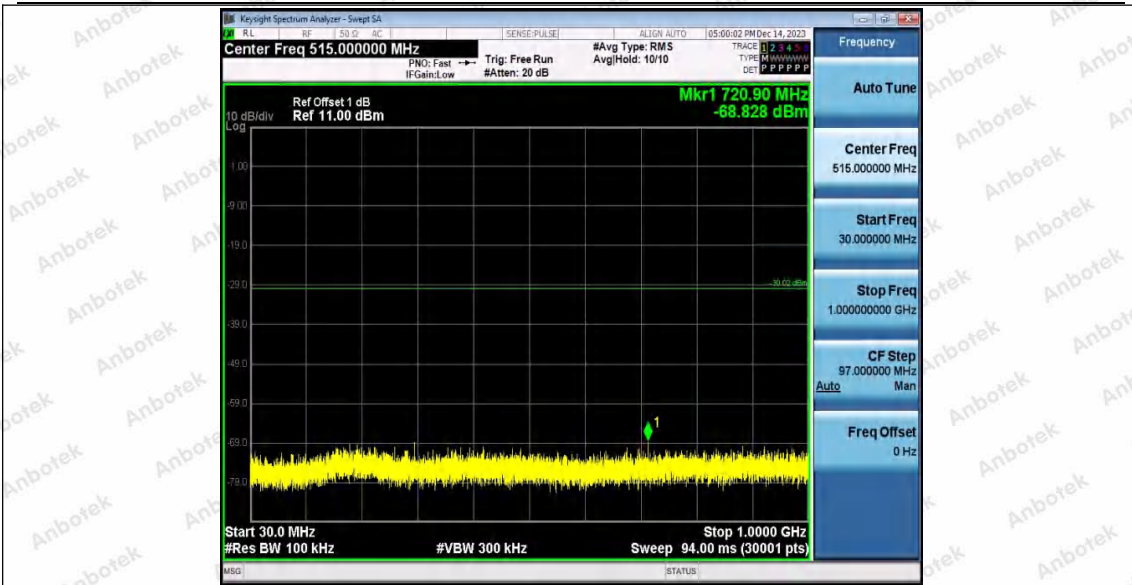

11AX40MIMO_Ant2_2422_1000~26500