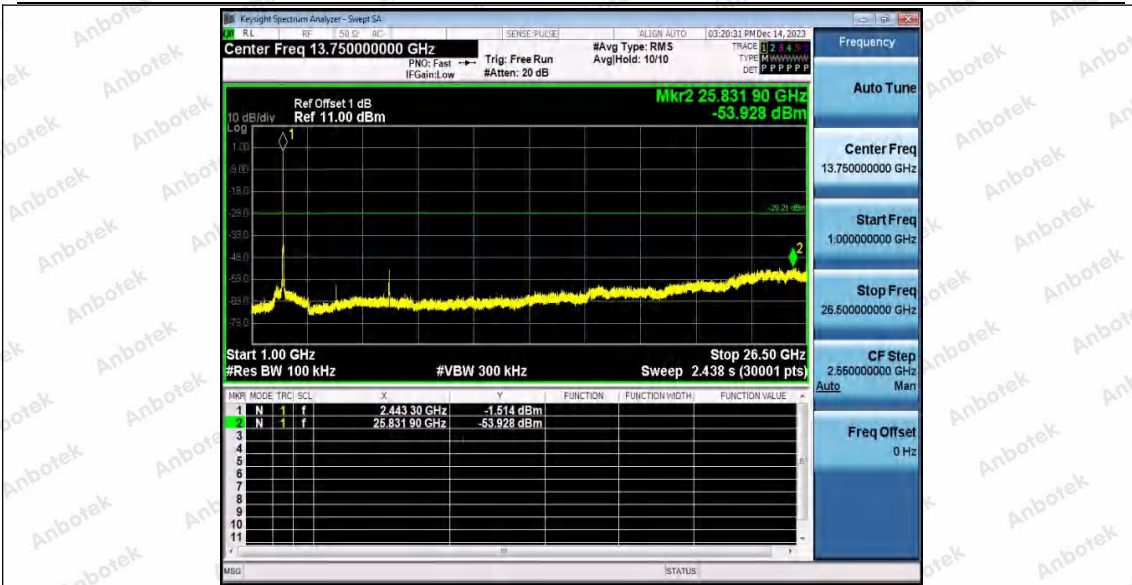

11G_Ant2_2437_0~Reference