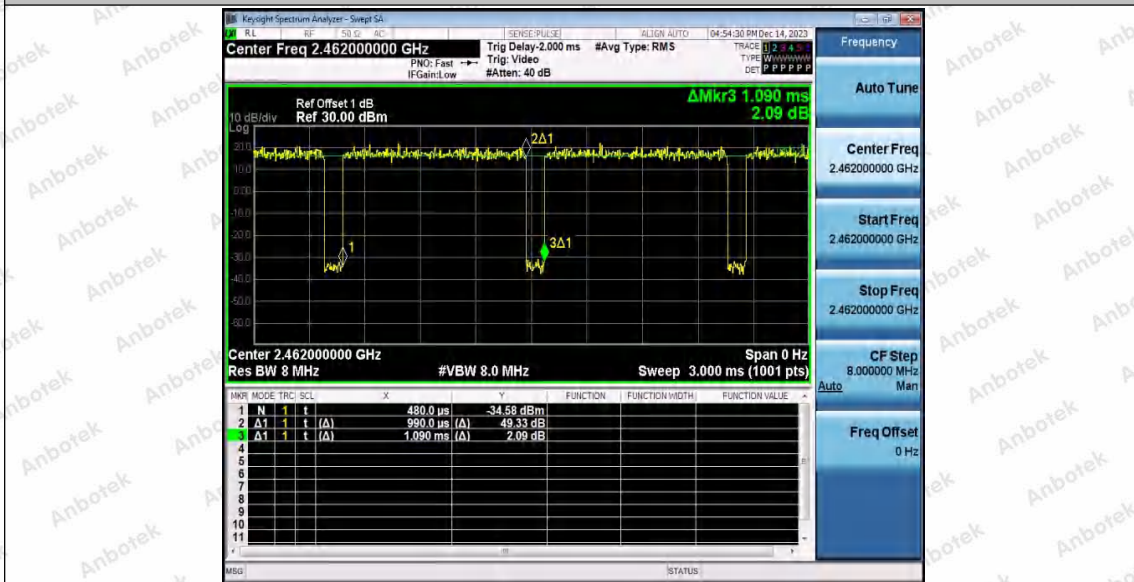

11AX40SISO_Ant1_2422

Shenzhen Anbotek Compliance Laboratory Limited

Address: 1/F., Building D, Sogood Science and Technology Park, Sanwei Community, Hangcheng Street, Bao'an District, Shenzhen, Guangdong, China.
Tel: (86) 0755-26066440 Fax: (86) 0755-26014772 Email: service@anbotek.com

Hotline
400-003-0500
www.anbotek.com.cn