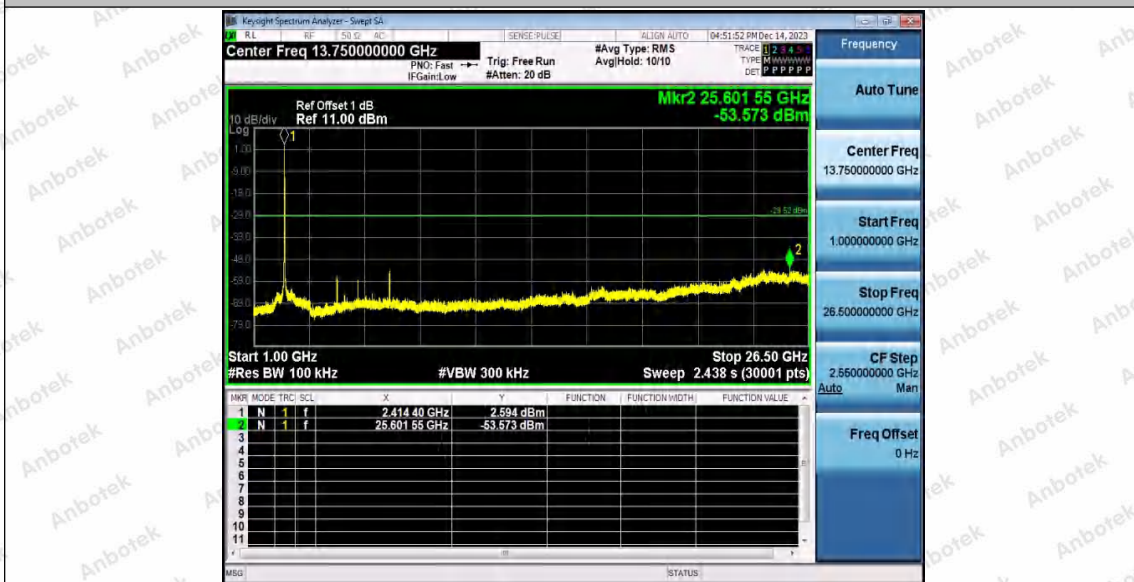

11AX20MIMO_Ant1_2437_0~Reference

Shenzhen Anbotek Compliance Laboratory Limited

Address: 1/F., Building D, Sogood Science and Technology Park, Sanwei Community, Hangcheng Street, Bao'an District, Shenzhen, Guangdong, China.
Tel: (86) 0755-26066440 Fax: (86) 0755-26014772 Email: service@anbotek.com

Hotline
400-003-0500
www.anbotek.com.cn