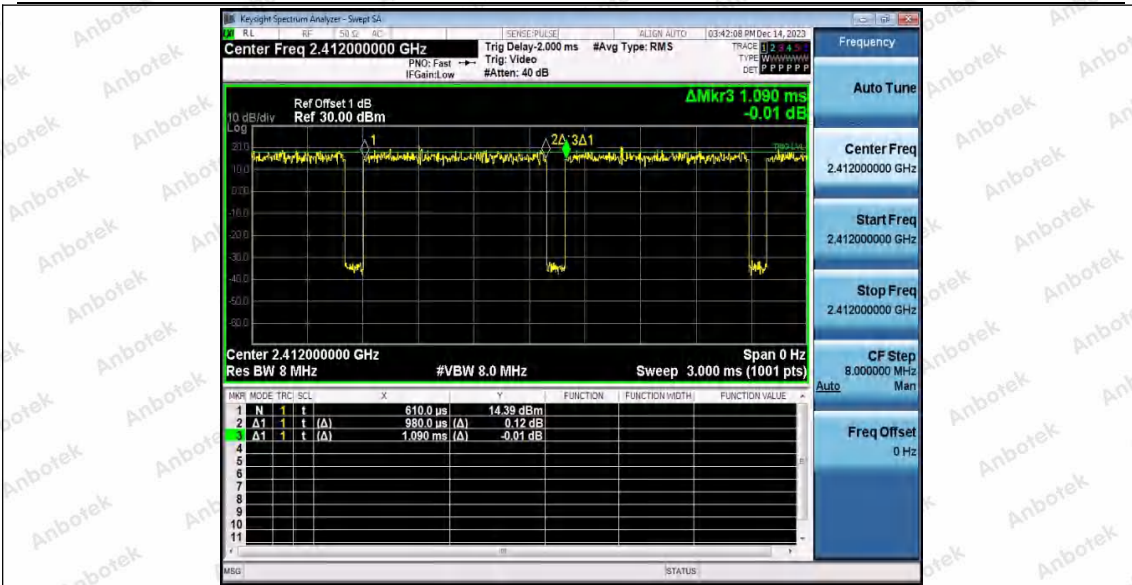

11AX20SISO_Ant2_2412