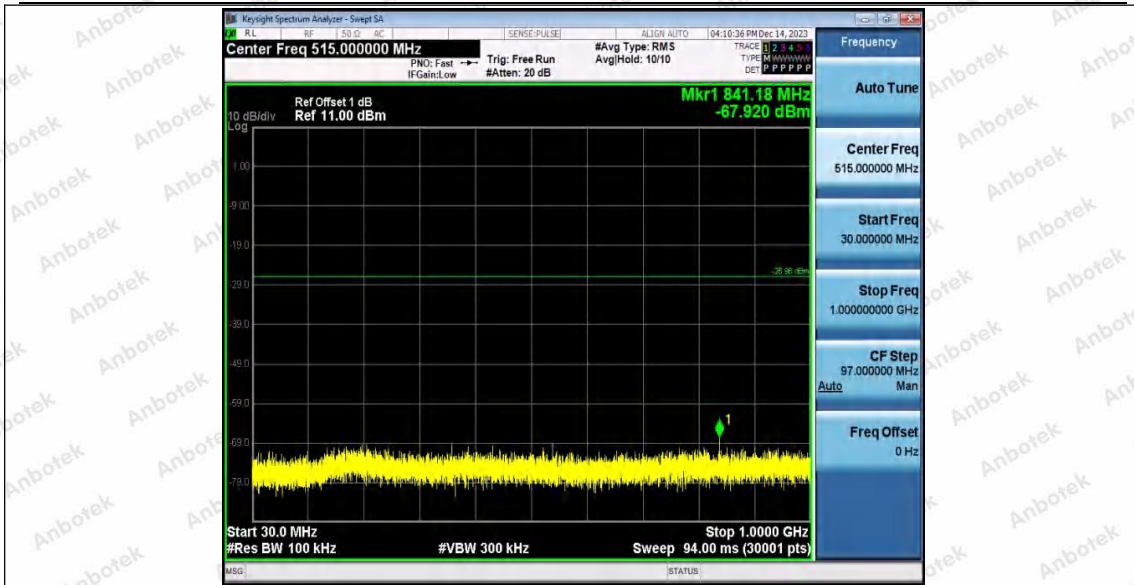

11B_Ant2_2412_1000~26500