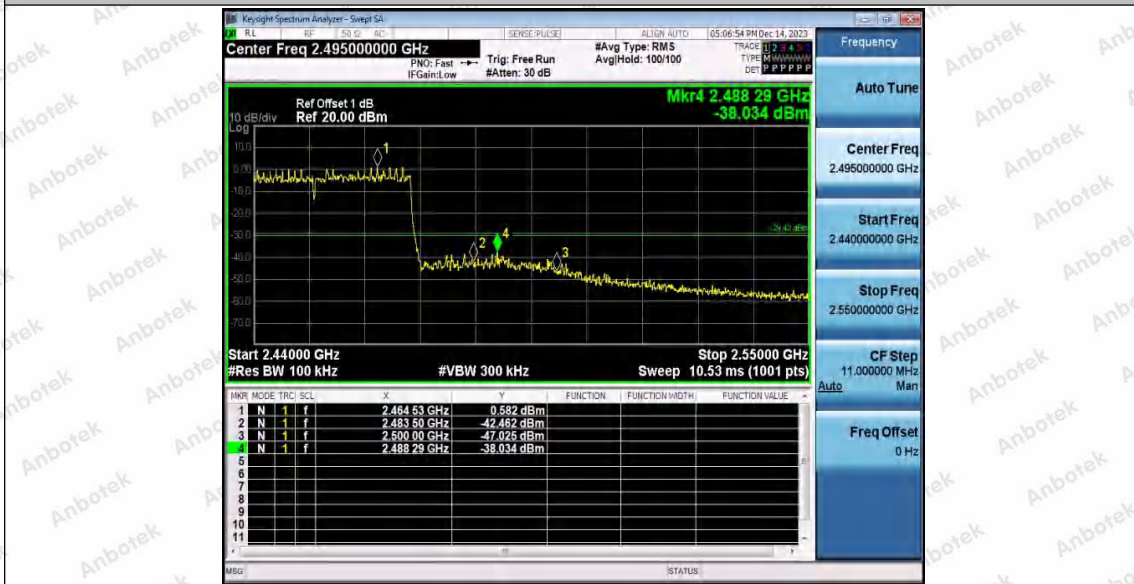

Shenzhen Anbotek Compliance Laboratory Limited

Address: 1/F., Building D, Sogood Science and Technology Park, Sanwei Community, Hangcheng Street, Bao'an District, Shenzhen, Guangdong, China.
Tel: (86) 0755-26066440 Fax: (86) 0755-26014772 Email: service@anbotek.com

Hotline 400-003-0500
www.anbotek.com.cn