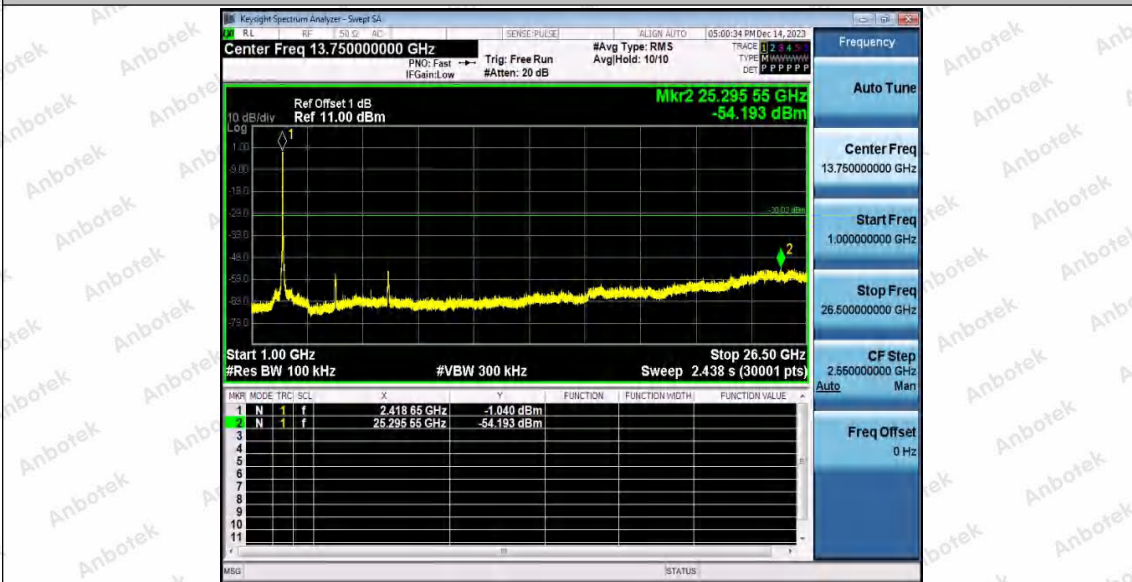

11AX40MIMO_Ant1_2437_0~Reference

Shenzhen Anbotek Compliance Laboratory Limited

Address: 1/F., Building D, Sogood Science and Technology Park, Sanwei Community, Hangcheng Street, Bao'an District, Shenzhen, Guangdong, China.
Tel: (86) 0755-26066440 Fax: (86) 0755-26014772 Email: service@anbotek.com

Hotline
400-003-0500
www.anbotek.com.cn