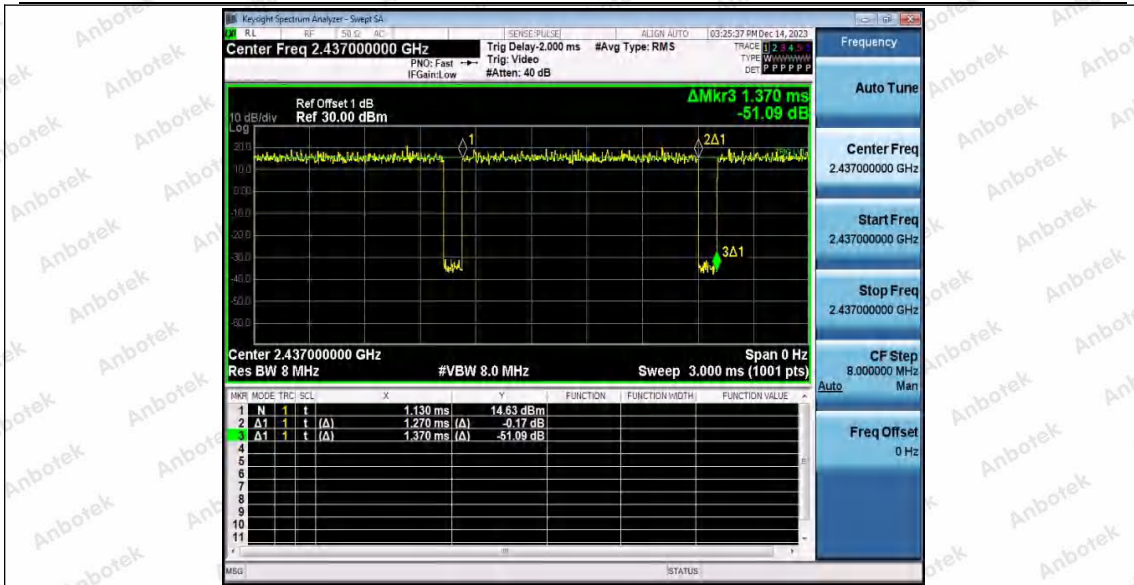

11N20SISO_Ant2_2437