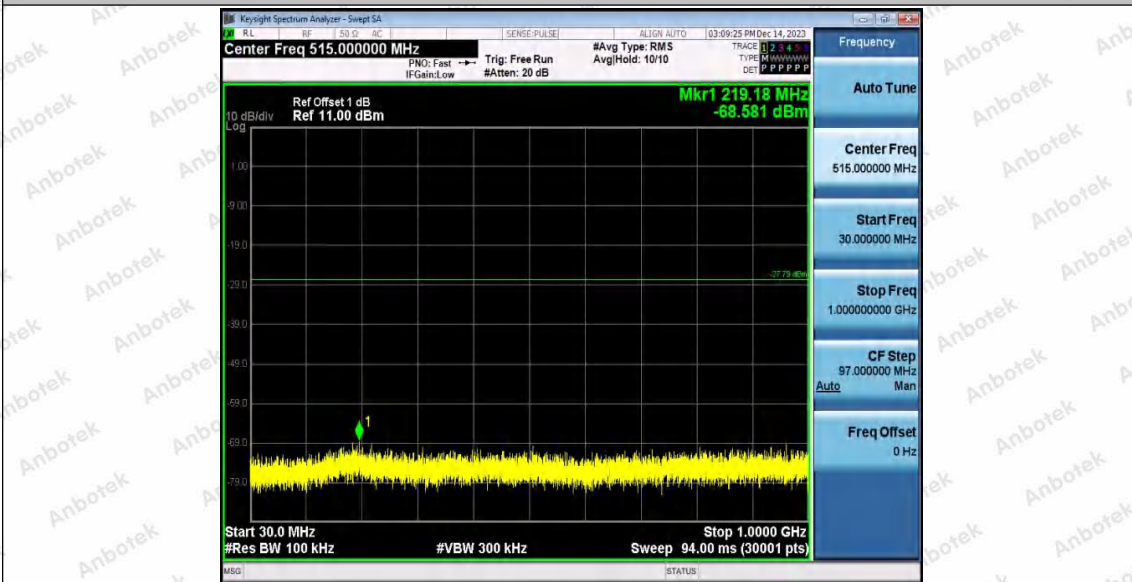

11B_Ant1_2437_1000~26500

Shenzhen Anbotek Compliance Laboratory Limited

Address: 1/F., Building D, Sogood Science and Technology Park, Sanwei Community, Hangcheng Street, Bao'an District, Shenzhen, Guangdong, China.
Tel: (86) 0755-26066440 Fax: (86) 0755-26014772 Email: service@anbotek.com

Hotline
400-003-0500
www.anbotek.com.cn