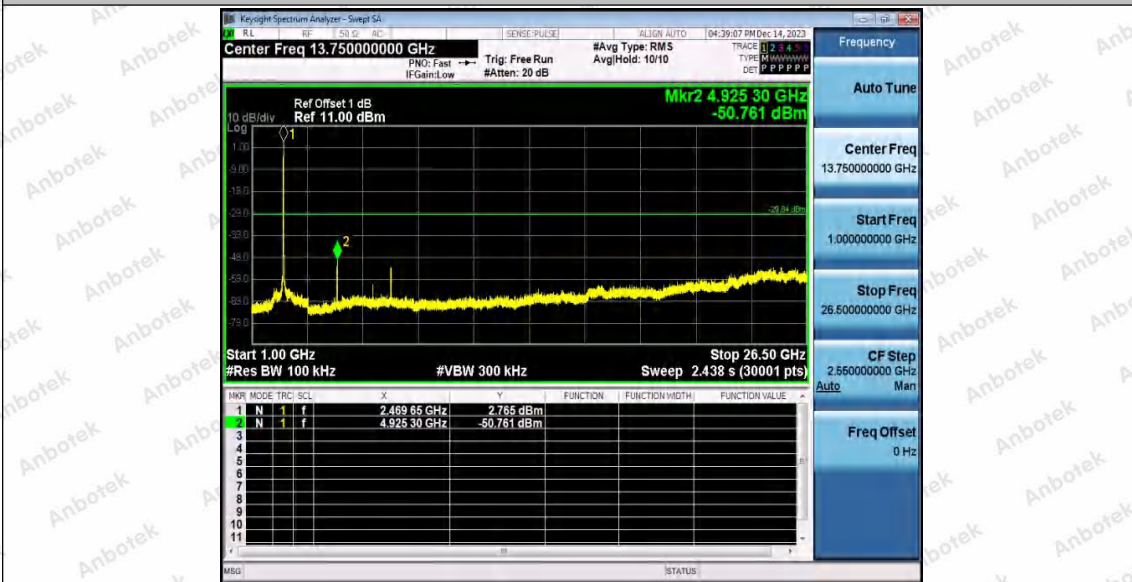

11N40MIMO_Ant1_2422_0~Reference

Shenzhen Anbotek Compliance Laboratory Limited

Address: 1/F., Building D, Sogood Science and Technology Park, Sanwei Community, Hangcheng Street, Bao'an District, Shenzhen, Guangdong, China.
Tel: (86) 0755-26066440 Fax: (86) 0755-26014772 Email: service@anbotek.com

Hotline
400-003-0500
www.anbotek.com.cn