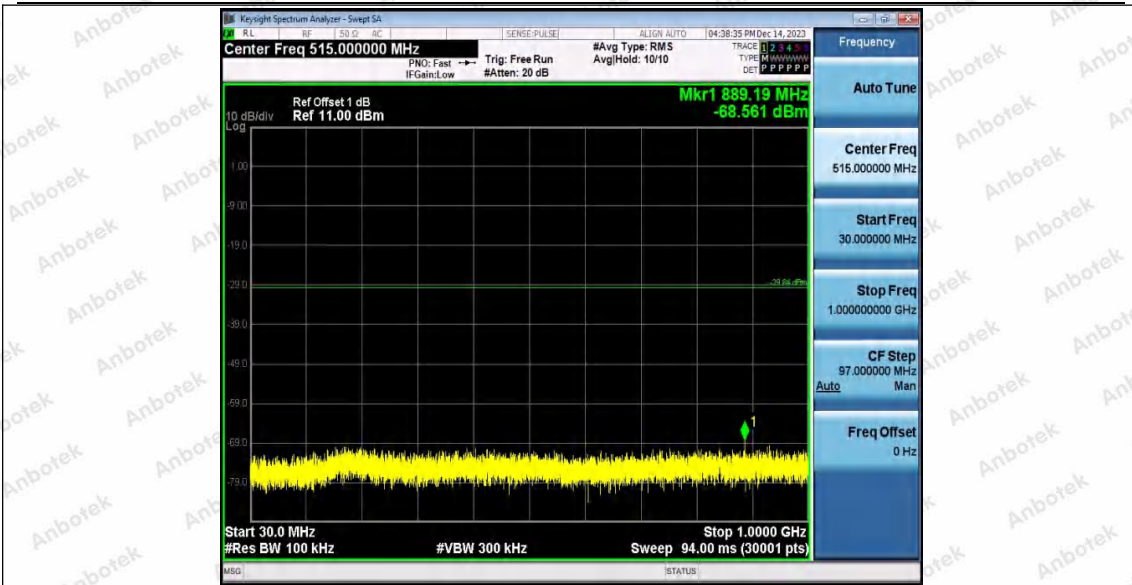

11N20MIMO_Ant2_2462_1000~26500