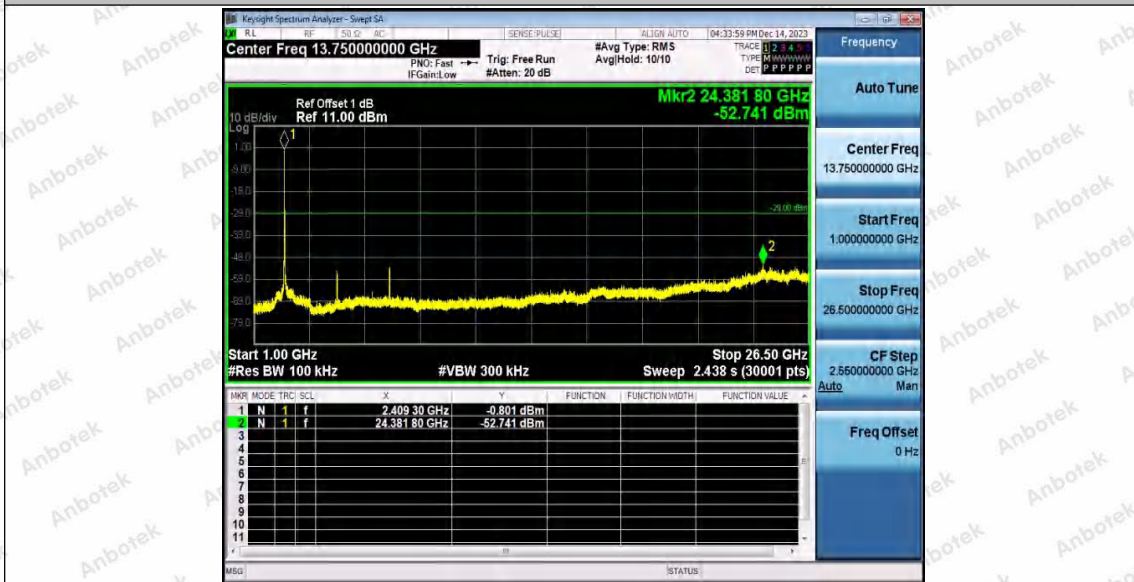

11N20MIMO_Ant1_2437_0~Reference

Shenzhen Anbotek Compliance Laboratory Limited

Address: 1/F., Building D, Sogood Science and Technology Park, Sanwei Community, Hangcheng Street, Bao'an District, Shenzhen, Guangdong, China.
Tel: (86) 0755-26066440 Fax: (86) 0755-26014772 Email: service@anbotek.com

Hotline
400-003-0500
www.anbotek.com.cn