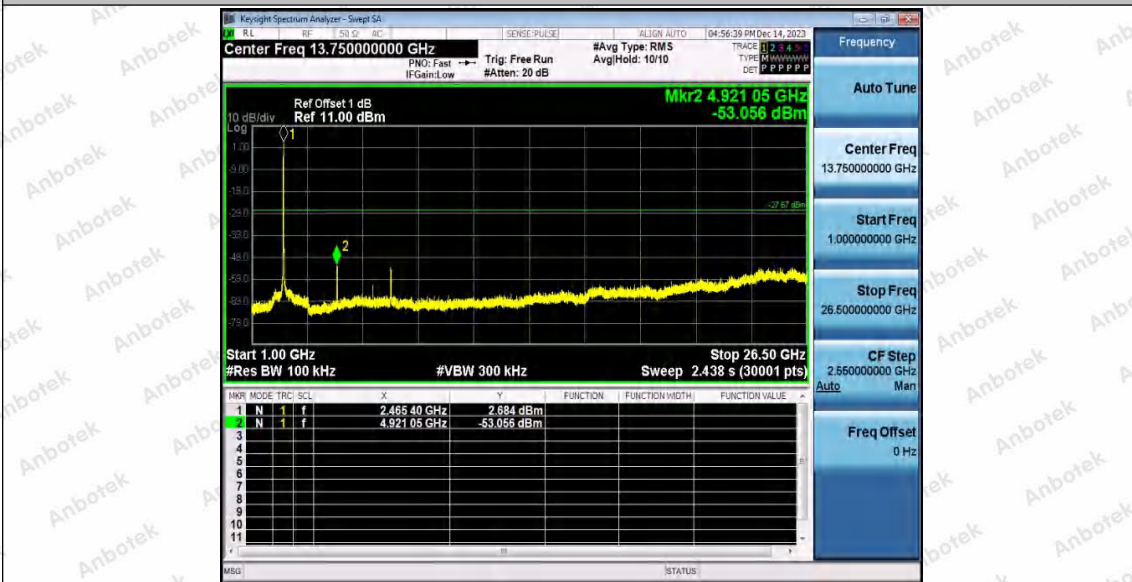

11AX40MIMO_Ant1_2422_0~Reference

Shenzhen Anbotek Compliance Laboratory Limited

Address: 1/F., Building D, Sogood Science and Technology Park, Sanwei Community, Hangcheng Street, Bao'an District, Shenzhen, Guangdong, China.
Tel: (86) 0755-26066440 Fax: (86) 0755-26014772 Email: service@anbotek.com

Hotline
400-003-0500
www.anbotek.com.cn