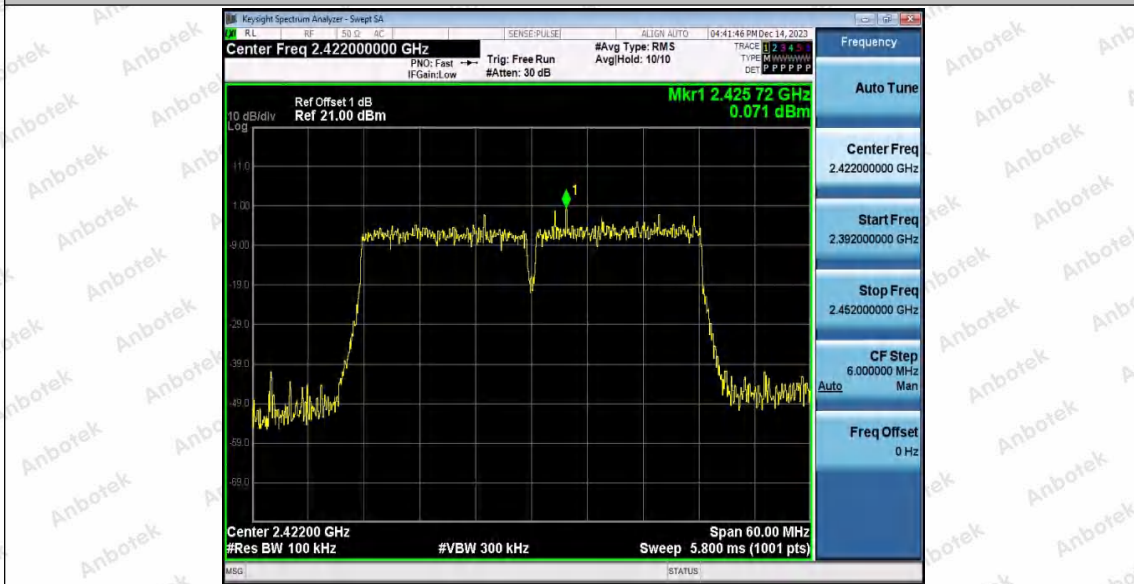

11N40MIMO_Ant2_2422_30~1000

Shenzhen Anbotek Compliance Laboratory Limited

Address: 1/F., Building D, Sogood Science and Technology Park, Sanwei Community, Hangcheng Street, Bao'an District, Shenzhen, Guangdong, China.
Tel: (86) 0755-26066440 Fax: (86) 0755-26014772 Email: service@anbotek.com

Hotline
400-003-0500
www.anbotek.com.cn