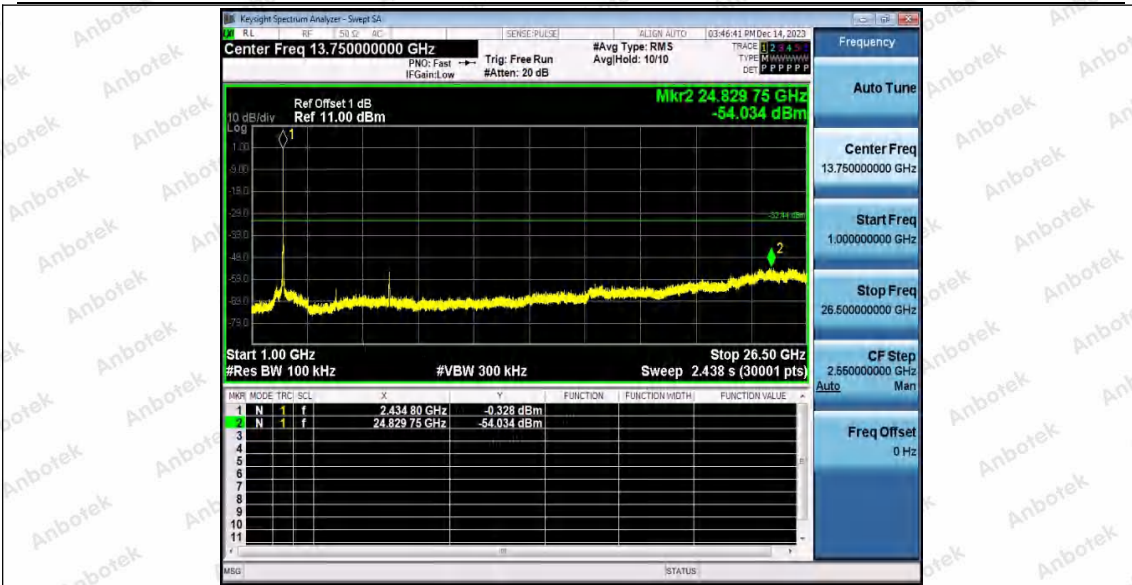

11AX20MIMO_Ant2_2437_0~Reference