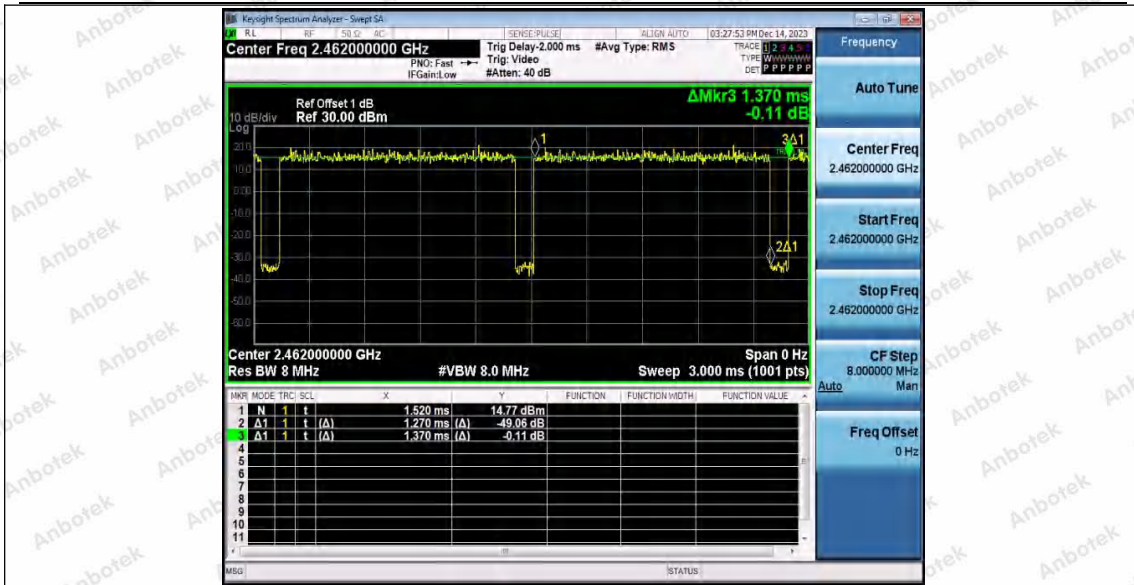

11N20SISO_Ant2_2462