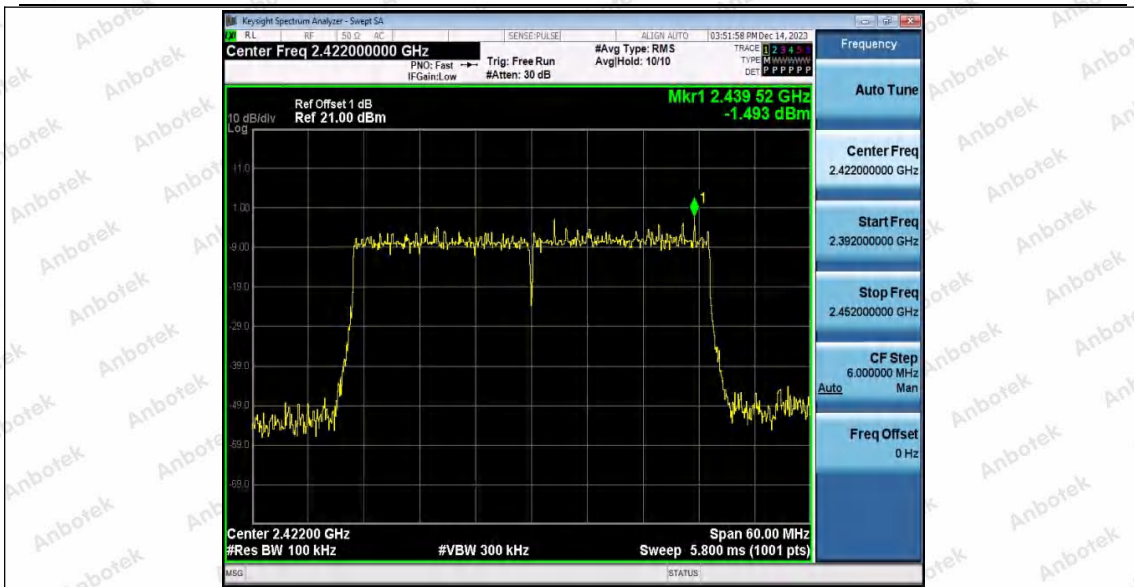

11AX40MIMO_Ant1_2422_30~1000