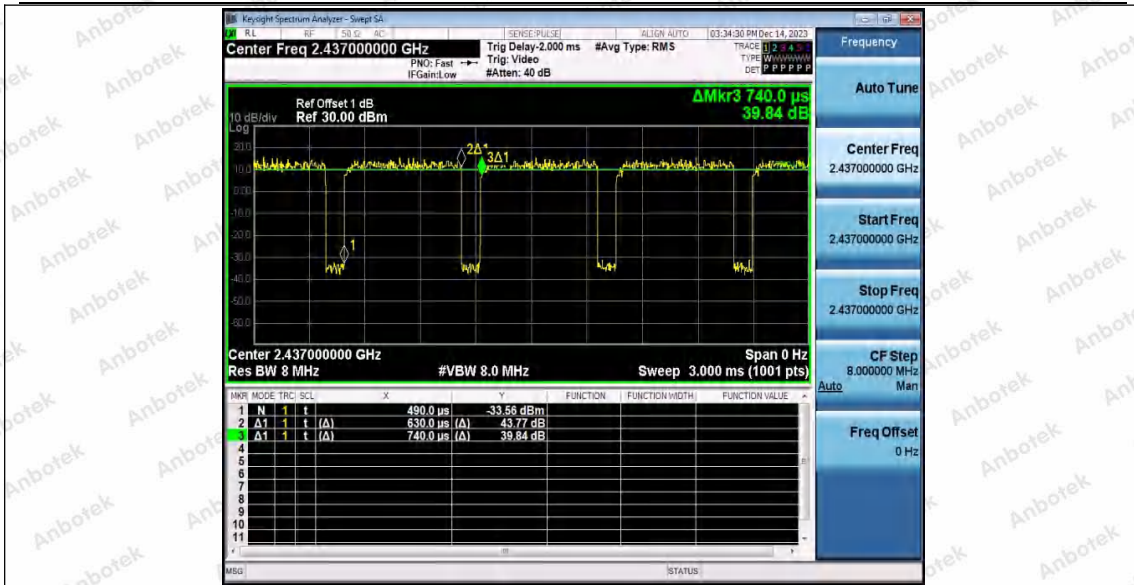

11N40SISO_Ant2_2437