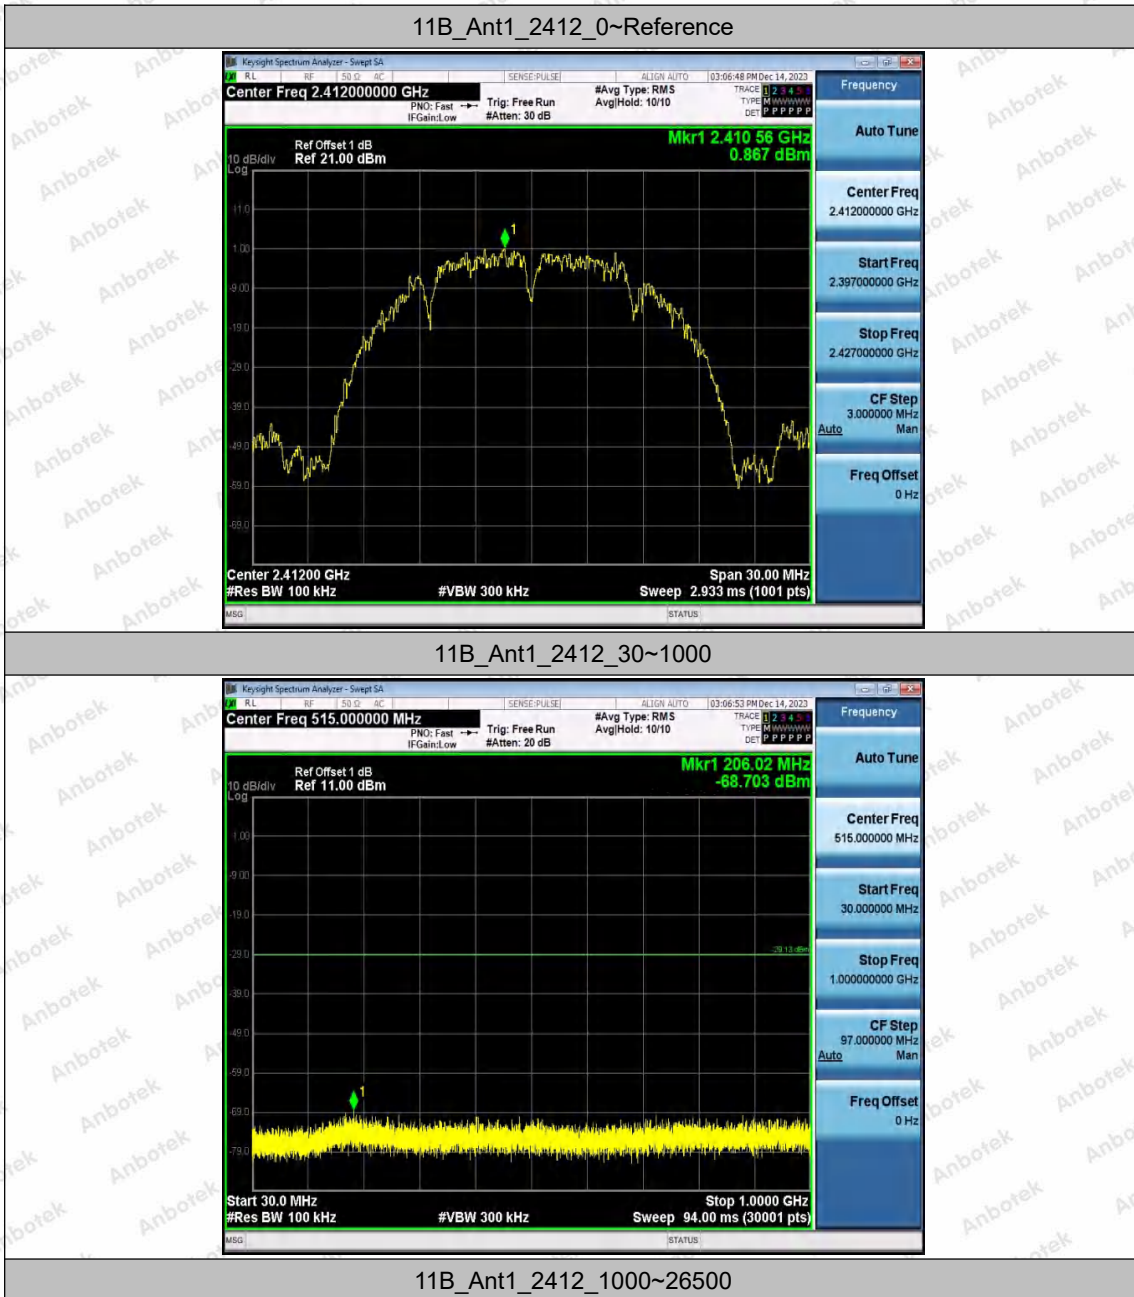

Test Graphs

Shenzhen Anbotek Compliance Laboratory Limited

Address: 1/F., Building D, Sogood Science and Technology Park, Sanwei Community, Hangcheng Street, Bao'an District, Shenzhen, Guangdong, China.
Tel: (86) 0755-26066440 Fax: (86) 0755-26014772 Email: service@anbotek.com

Hotline
400-003-0500
www.anbotek.com.cn