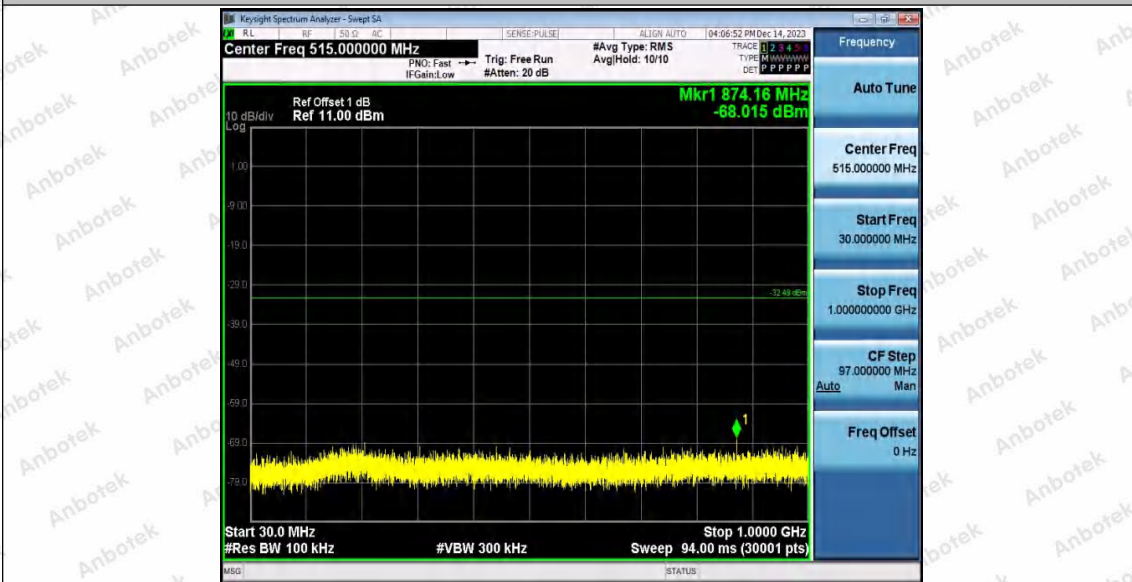

11AX40MIMO_Ant1_2452_1000~26500

Shenzhen Anbotek Compliance Laboratory Limited

Address: 1/F., Building D, Sogood Science and Technology Park, Sanwei Community, Hangcheng Street, Bao'an District, Shenzhen, Guangdong, China.
Tel: (86) 0755-26066440 Fax: (86) 0755-26014772 Email: service@anbotek.com

Hotline
400-003-0500
www.anbotek.com.cn