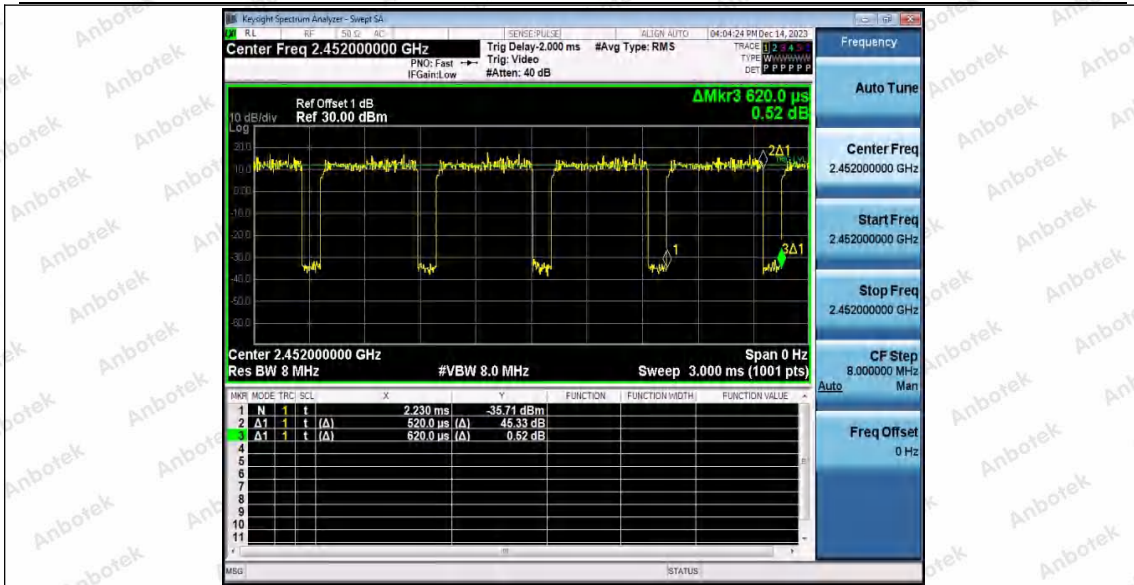

11AX40SISO_Ant2_2452