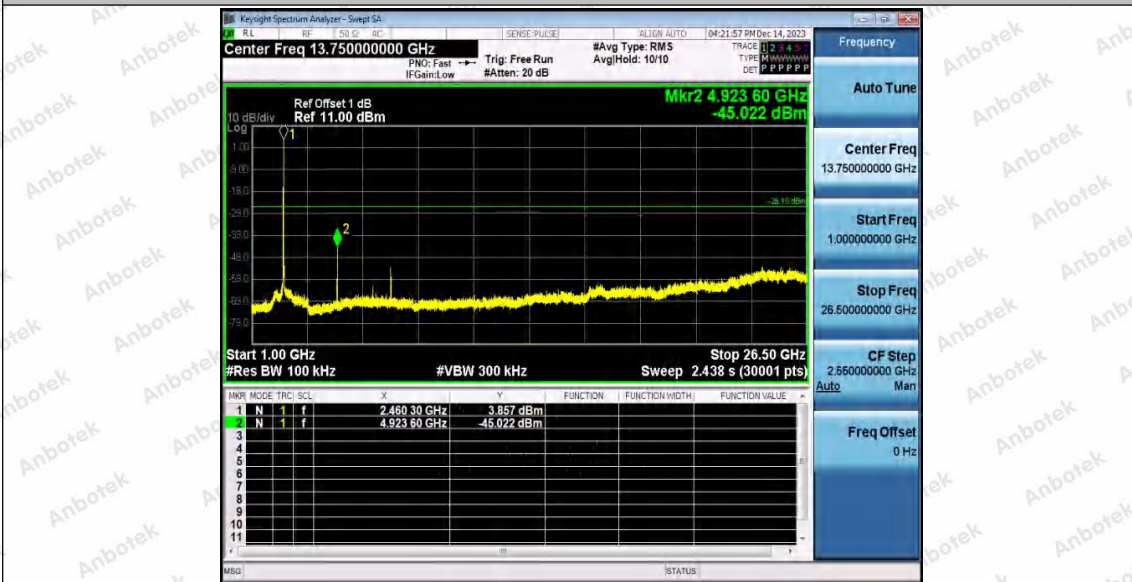

11G_Ant1_2412_0~Reference

Shenzhen Anbotek Compliance Laboratory Limited

Address: 1/F., Building D, Sogood Science and Technology Park, Sanwei Community, Hangcheng Street, Bao'an District, Shenzhen, Guangdong, China.
Tel: (86) 0755-26066440 Fax: (86) 0755-26014772 Email: service@anbotek.com

Hotline
400-003-0500
www.anbotek.com.cn