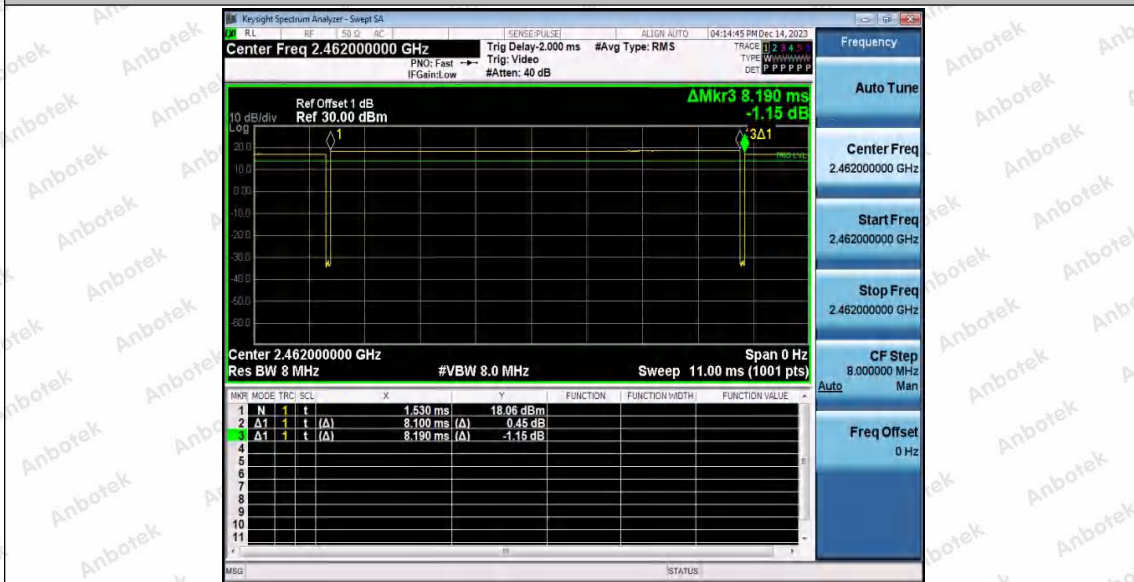

11G_Ant1_2412

Shenzhen Anbotek Compliance Laboratory Limited

Address: 1/F., Building D, Sogood Science and Technology Park, Sanwei Community, Hangcheng Street, Bao'an District, Shenzhen, Guangdong, China.
Tel: (86) 0755-26066440 Fax: (86) 0755-26014772 Email: service@anbotek.com

Hotline 400-003-0500
www.anbotek.com.cn