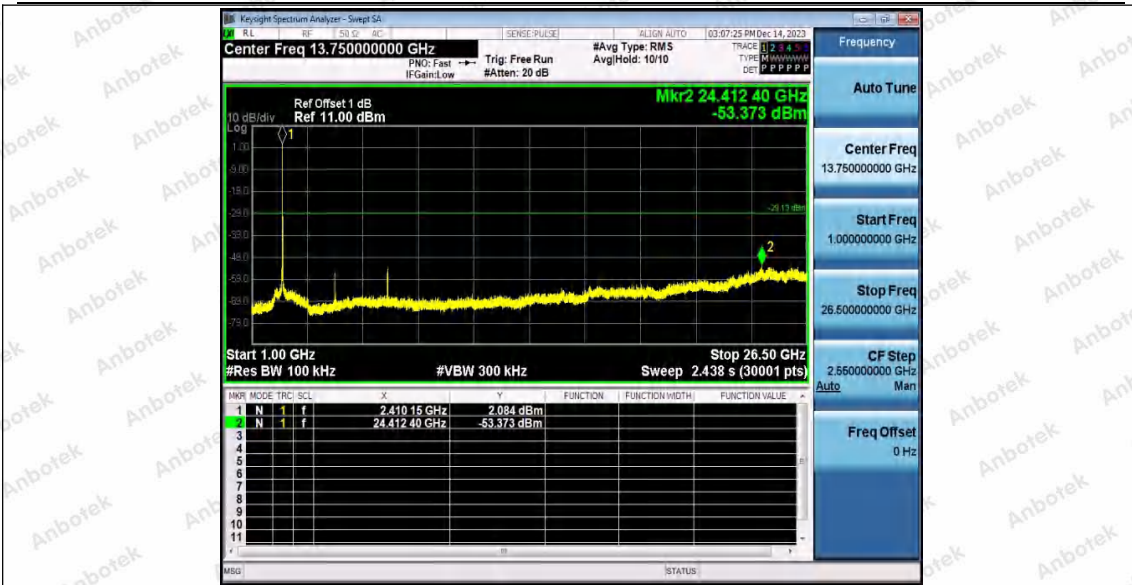

11B_Ant2_2412_0~Reference