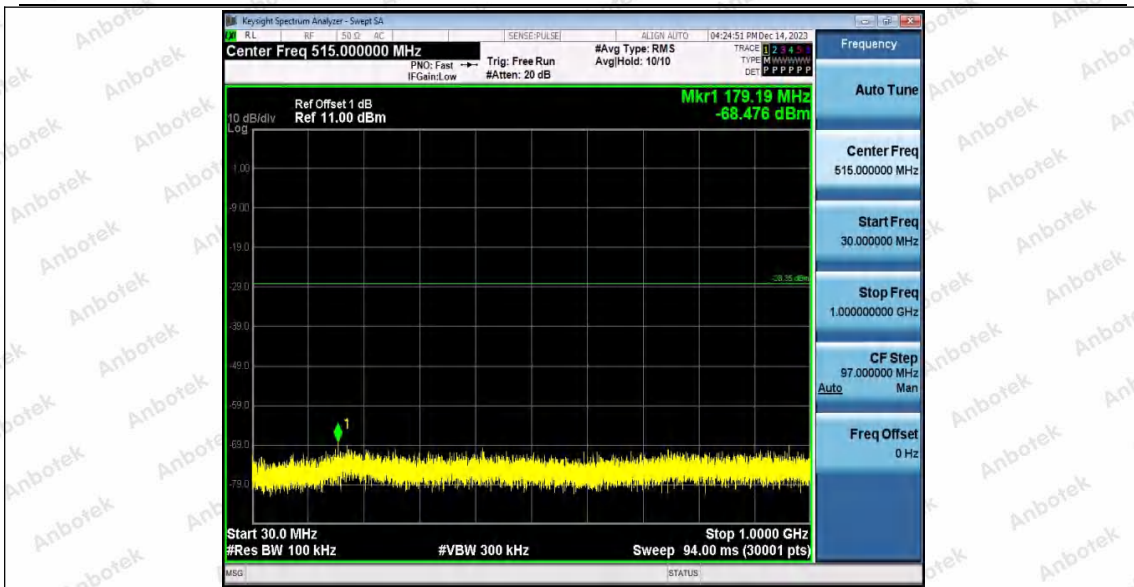

11G_Ant2_2412_1000~26500