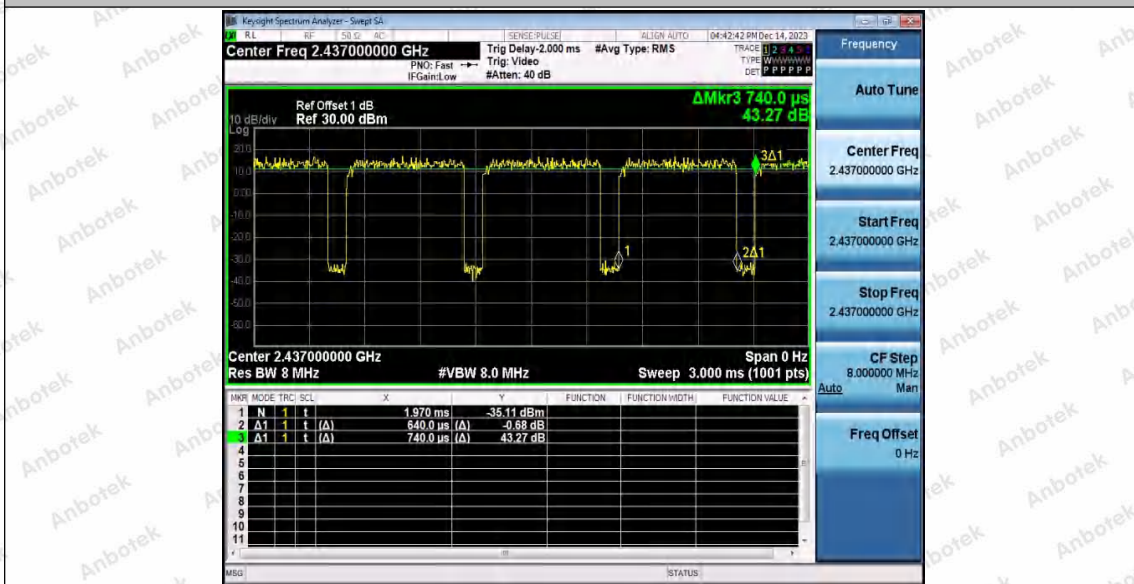

11N40SISO_Ant1_2452

Shenzhen Anbotek Compliance Laboratory Limited

Address: 1/F., Building D, Sogood Science and Technology Park, Sanwei Community, Hangcheng Street, Bao'an District, Shenzhen, Guangdong, China.
Tel: (86) 0755-26066440 Fax: (86) 0755-26014772 Email: service@anbotek.com

Hotline 400-003-0500
www.anbotek.com.cn