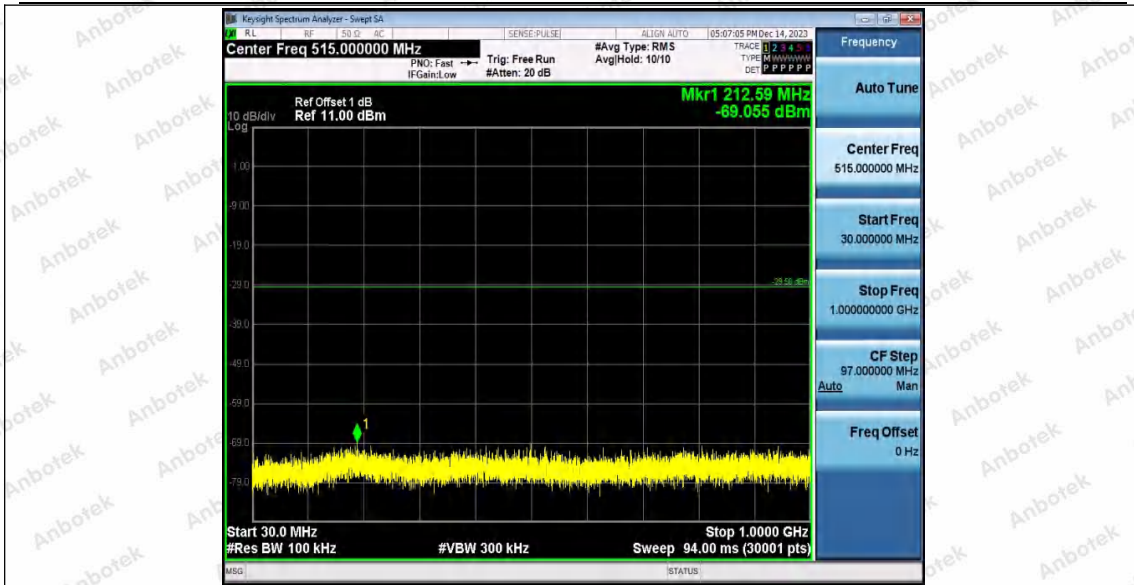

11AX40MIMO_Ant2_2452_1000~26500