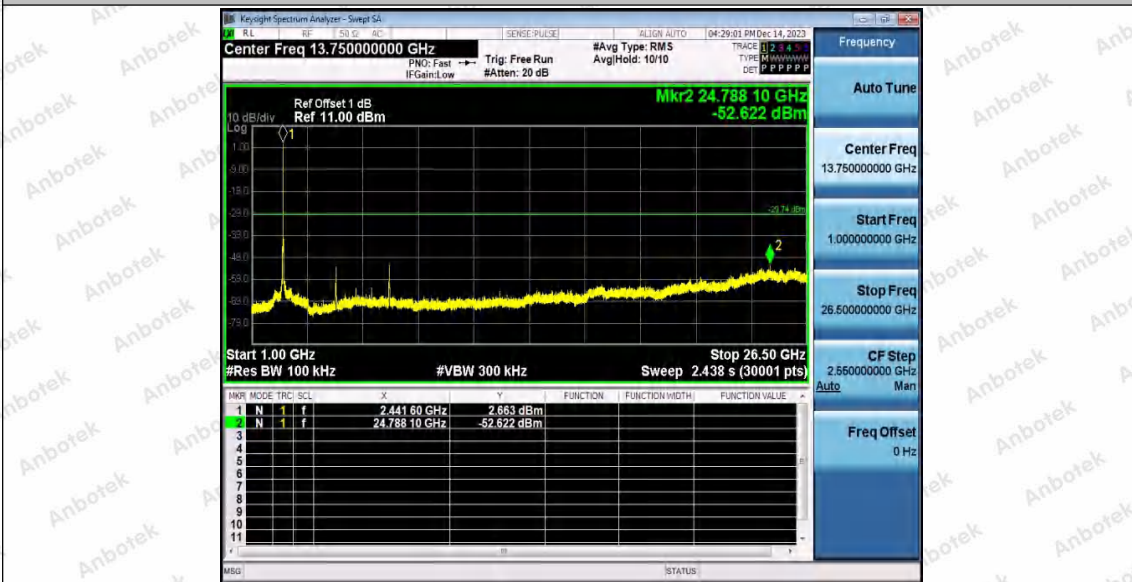

11G_Ant1_2462_0~Reference

Shenzhen Anbotek Compliance Laboratory Limited

Address: 1/F., Building D, Sogood Science and Technology Park, Sanwei Community, Hangcheng Street, Bao'an District, Shenzhen, Guangdong, China.
Tel: (86) 0755-26066440 Fax: (86) 0755-26014772 Email: service@anbotek.com

Hotline
400-003-0500
www.anbotek.com.cn