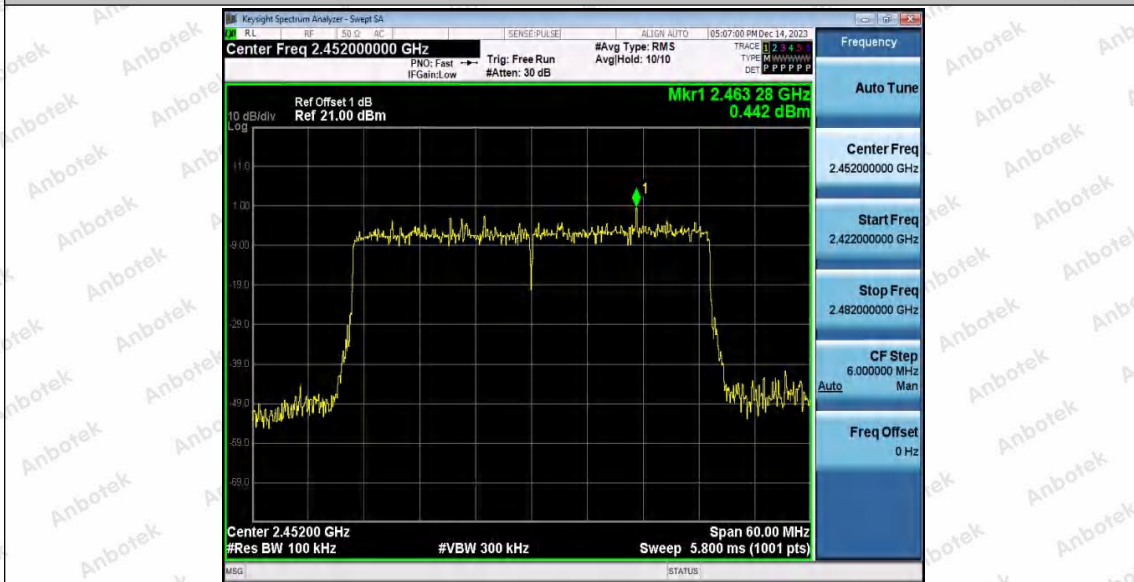

11AX40MIMO_Ant2_2452_30~1000

Shenzhen Anbotek Compliance Laboratory Limited

Address: 1/F., Building D, Sogood Science and Technology Park, Sanwei Community, Hangcheng Street, Bao'an District, Shenzhen, Guangdong, China.
Tel: (86) 0755-26066440 Fax: (86) 0755-26014772 Email: service@anbotek.com

Hotline
400-003-0500
www.anbotek.com.cn