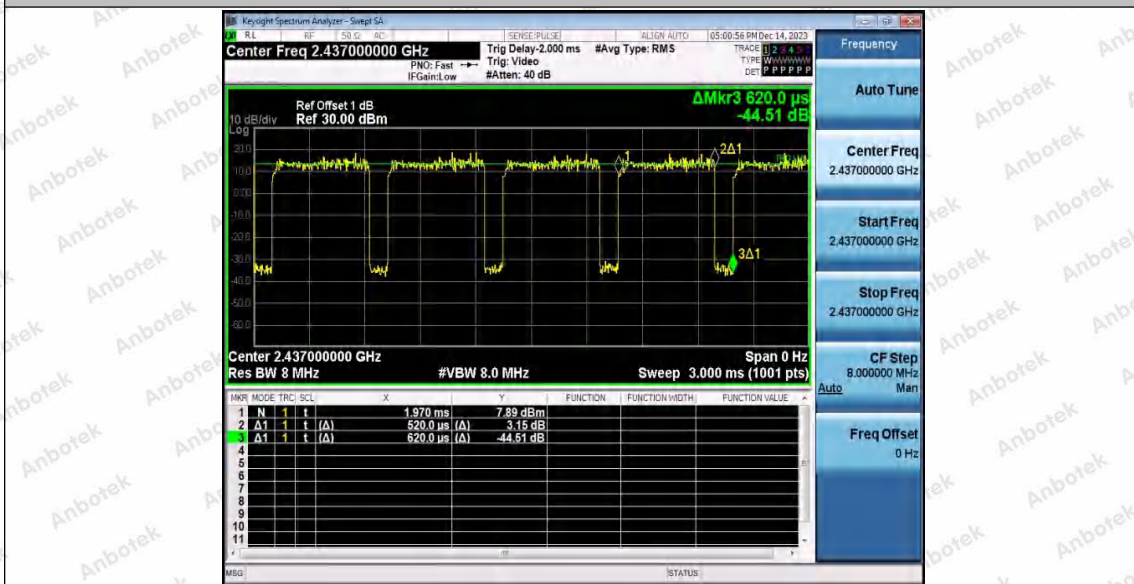

11AX40SISO_Ant1_2452

Shenzhen Anbotek Compliance Laboratory Limited

Address: 1/F., Building D, Sogood Science and Technology Park, Sanwei Community, Hangcheng Street, Bao'an District, Shenzhen, Guangdong, China.
Tel: (86) 0755-26066440 Fax: (86) 0755-26014772 Email: service@anbotek.com

Hotline
400-003-0500
www.anbotek.com.cn