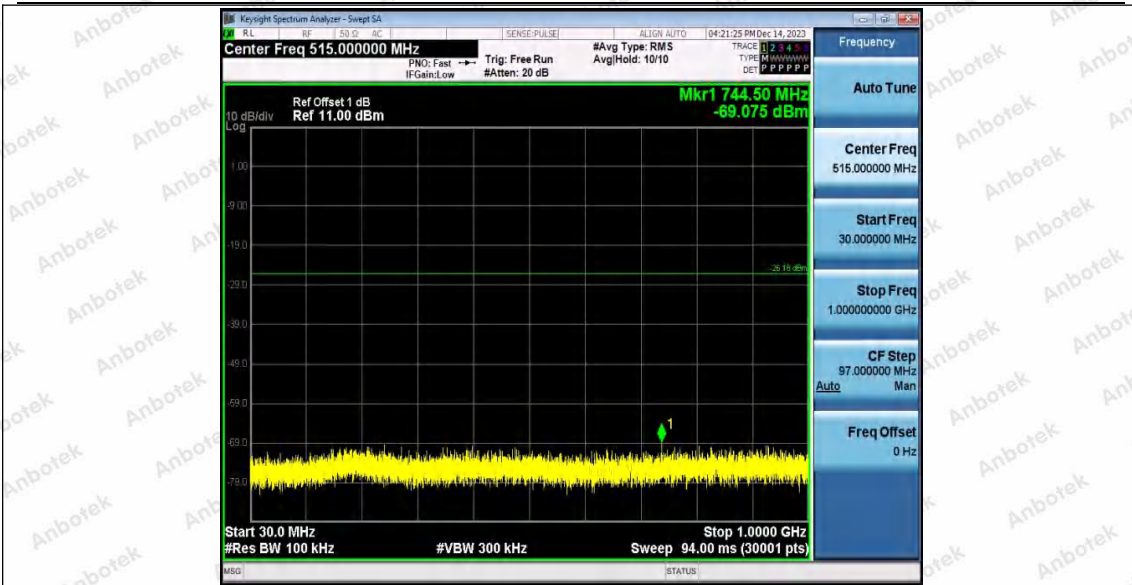

11B_Ant2_2462_1000~26500