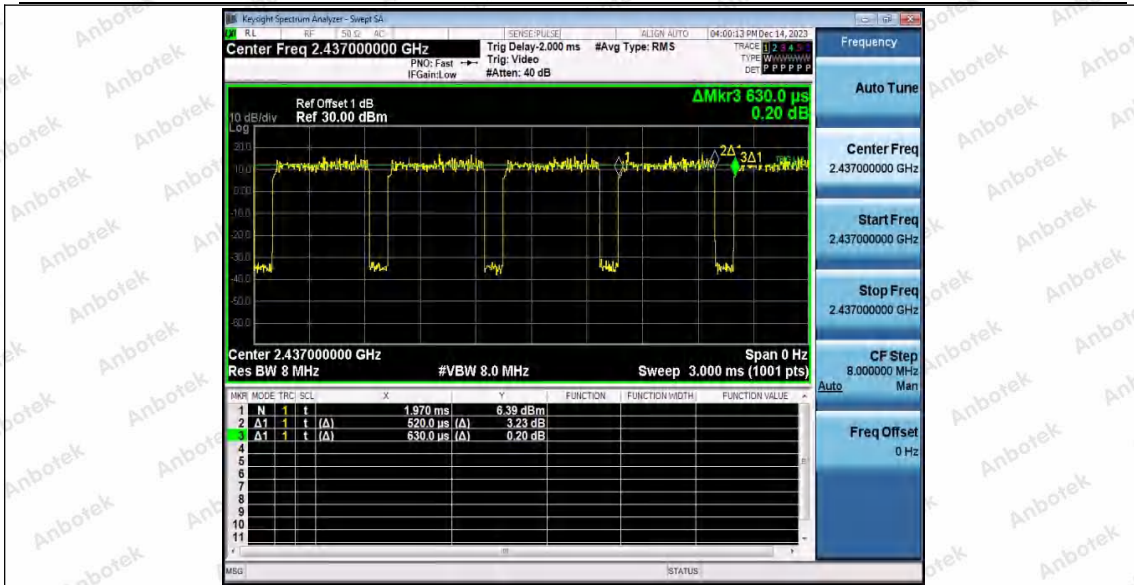

11AX40SISO_Ant2_2437