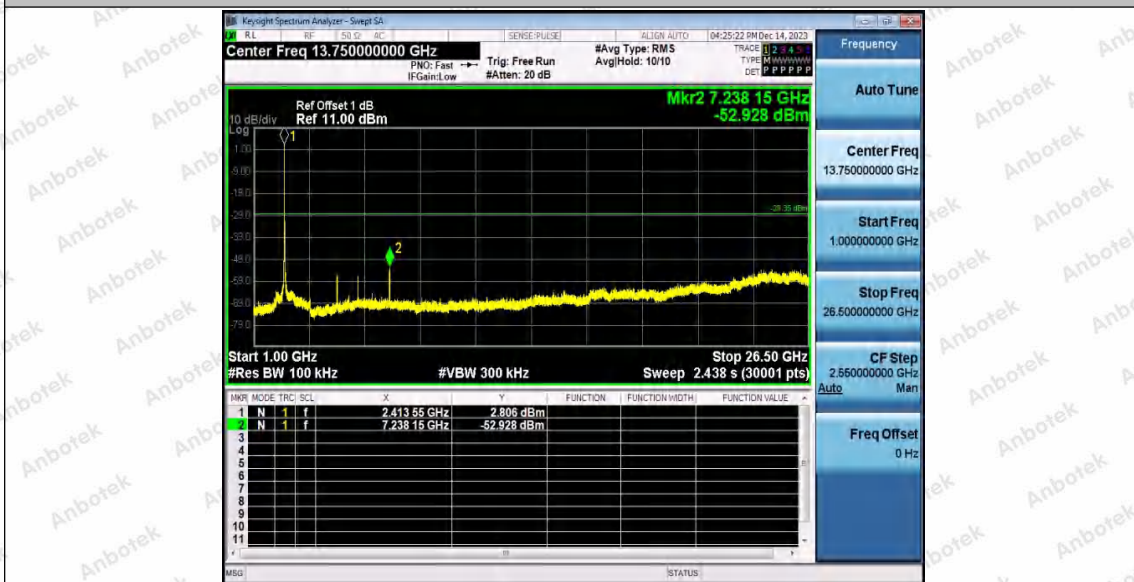

11G_Ant1_2437_0~Reference

Shenzhen Anbotek Compliance Laboratory Limited

Address: 1/F., Building D, Sogood Science and Technology Park, Sanwei Community, Hangcheng Street, Bao'an District, Shenzhen, Guangdong, China.
Tel: (86) 0755-26066440 Fax: (86) 0755-26014772 Email: service@anbotek.com

Hotline 400-003-0500
www.anbotek.com.cn