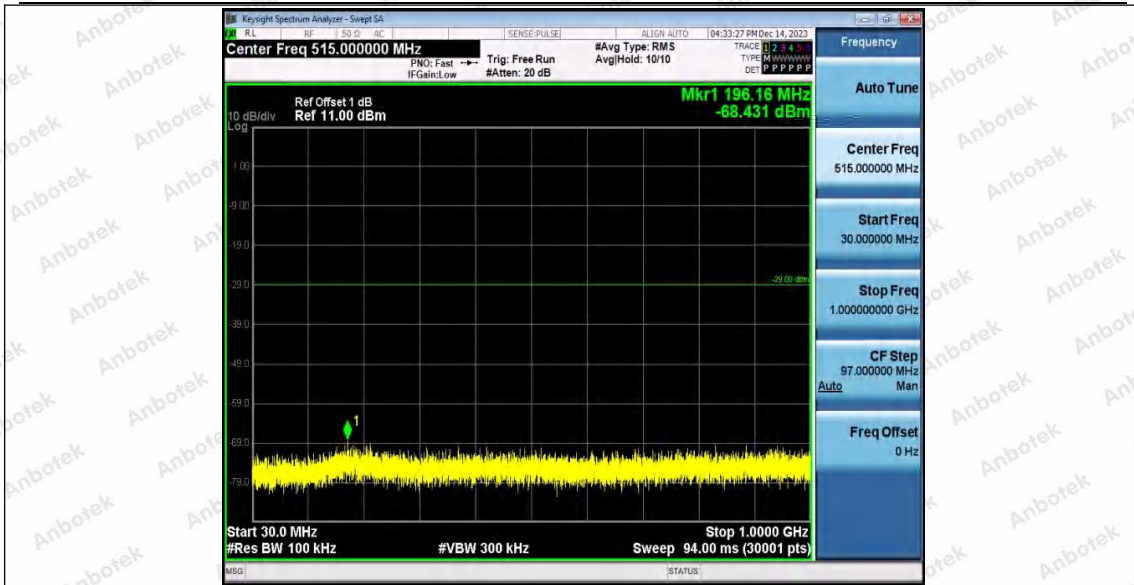

11N20MIMO_Ant2_2412_1000~26500