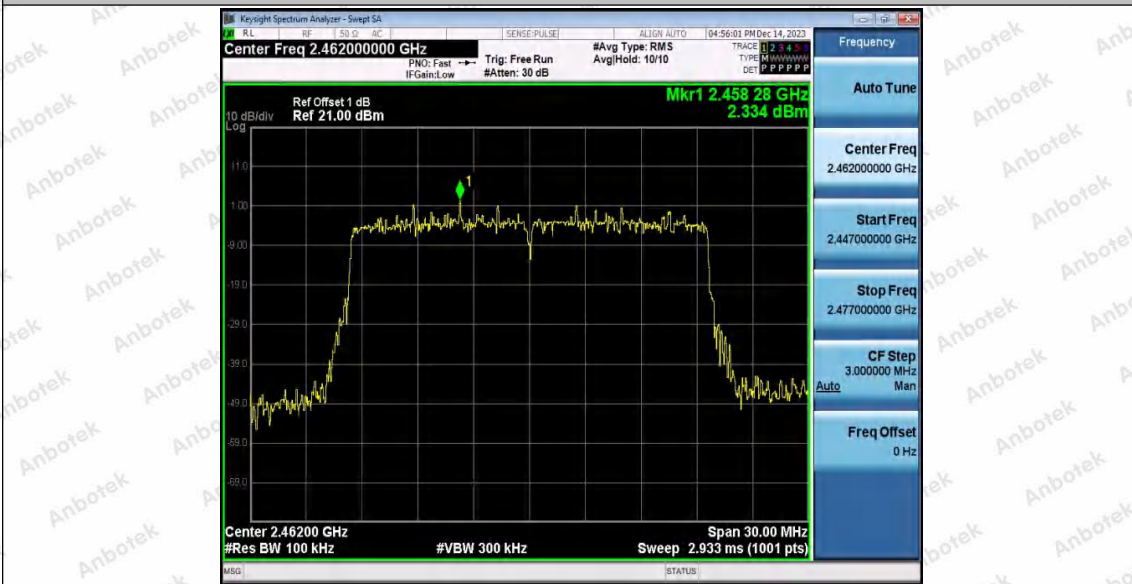

11AX20MIMO_Ant2_2462_30~1000

Shenzhen Anbotek Compliance Laboratory Limited

Address: 1/F., Building D, Sogood Science and Technology Park, Sanwei Community, Hangcheng Street, Bao'an District, Shenzhen, Guangdong, China.
Tel: (86) 0755-26066440 Fax: (86) 0755-26014772 Email: service@anbotek.com

Hotline
400-003-0500
www.anbotek.com.cn