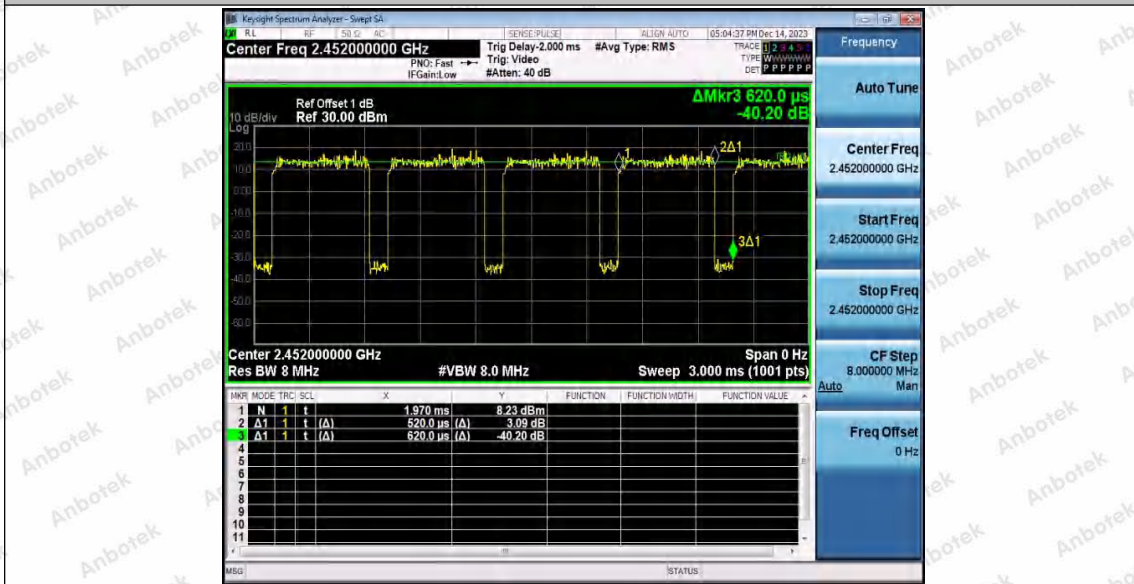

---End---

Shenzhen Anbotek Compliance Laboratory Limited

Address: 1/F., Building D, Sogood Science and Technology Park, Sanwei Community, Hangcheng Street, Bao'an District, Shenzhen, Guangdong, China.
Tel: (86) 0755-26066440 Fax: (86) 0755-26014772 Email: service@anbotek.com

Hotline
400-003-0500
www.anbotek.com.cn