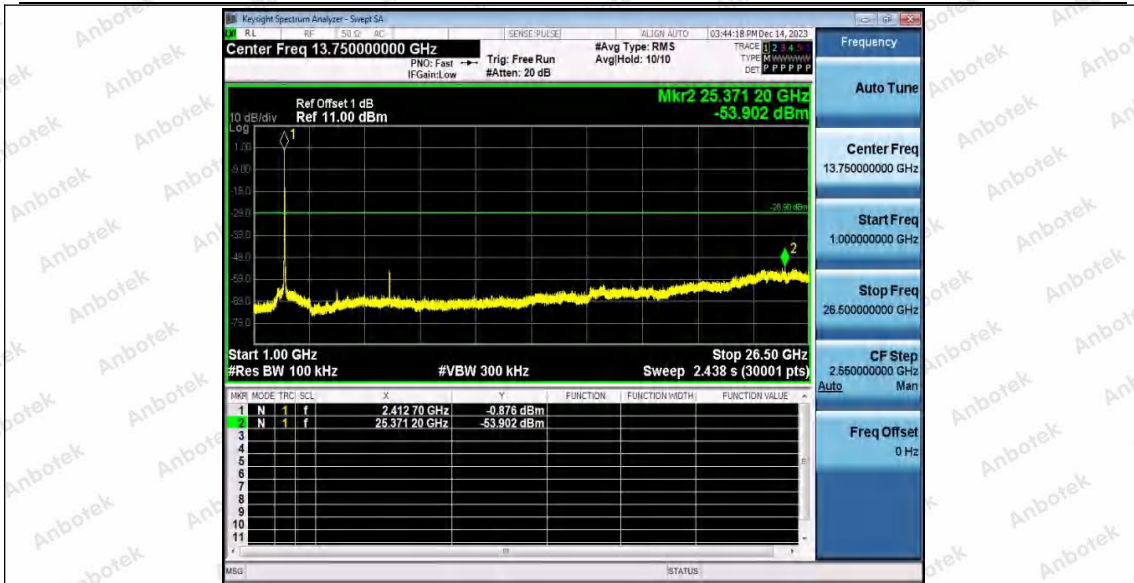

11AX20MIMO_Ant2_2412_0~Reference