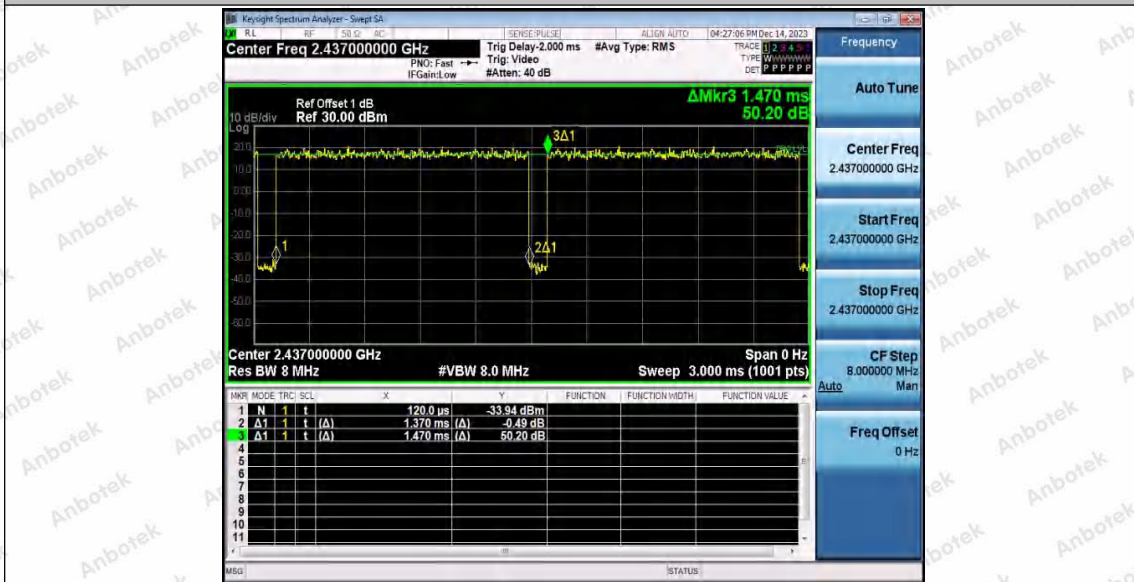

11G_Ant1_2462

Shenzhen Anbotek Compliance Laboratory Limited

Address: 1/F., Building D, Sogood Science and Technology Park, Sanwei Community, Hangcheng Street, Bao'an District, Shenzhen, Guangdong, China.
Tel: (86) 0755-26066440 Fax: (86) 0755-26014772 Email: service@anbotek.com

Hotline 400-003-0500
www.anbotek.com.cn