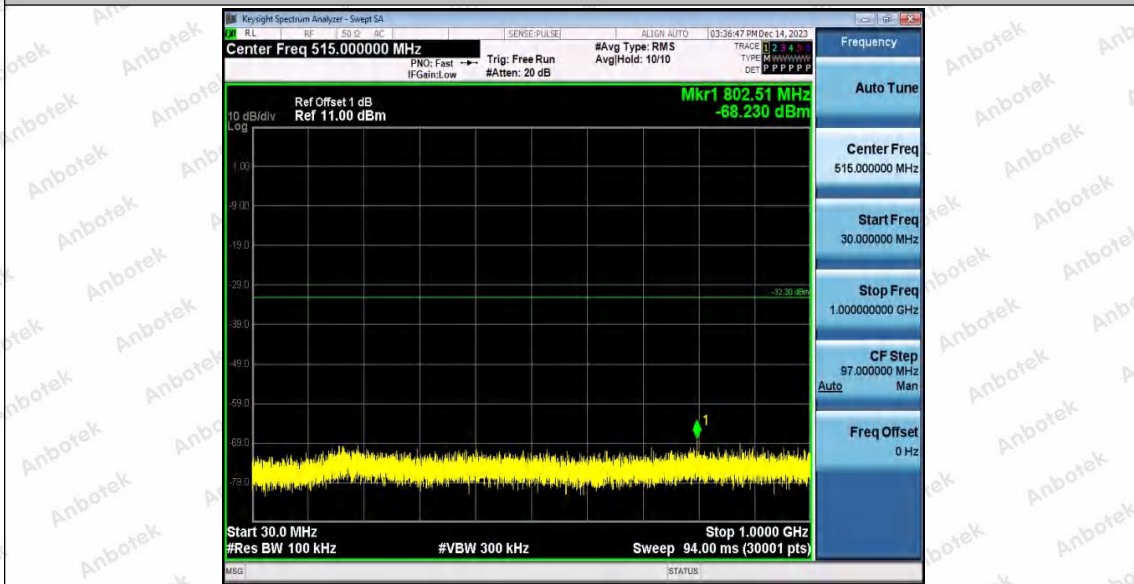

11N40MIMO_Ant1_2437_1000~26500

Shenzhen Anbotek Compliance Laboratory Limited

Address: 1/F., Building D, Sogood Science and Technology Park, Sanwei Community, Hangcheng Street, Bao'an District, Shenzhen, Guangdong, China.
Tel: (86) 0755-26066440 Fax: (86) 0755-26014772 Email: service@anbotek.com

Hotline
400-003-0500
www.anbotek.com.cn