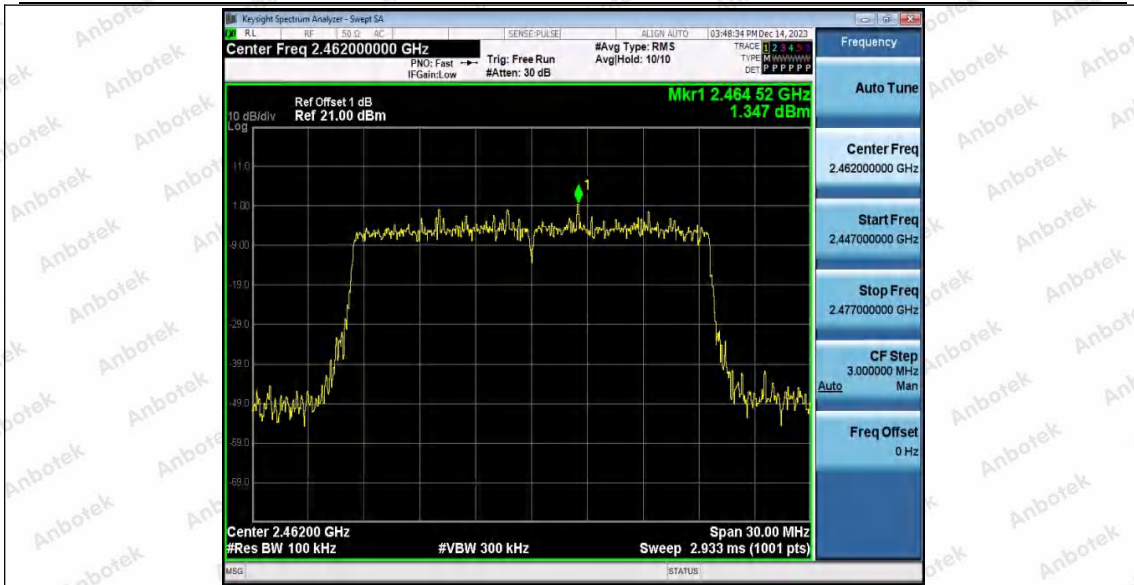

11AX20MIMO_Ant1_2462_30~1000