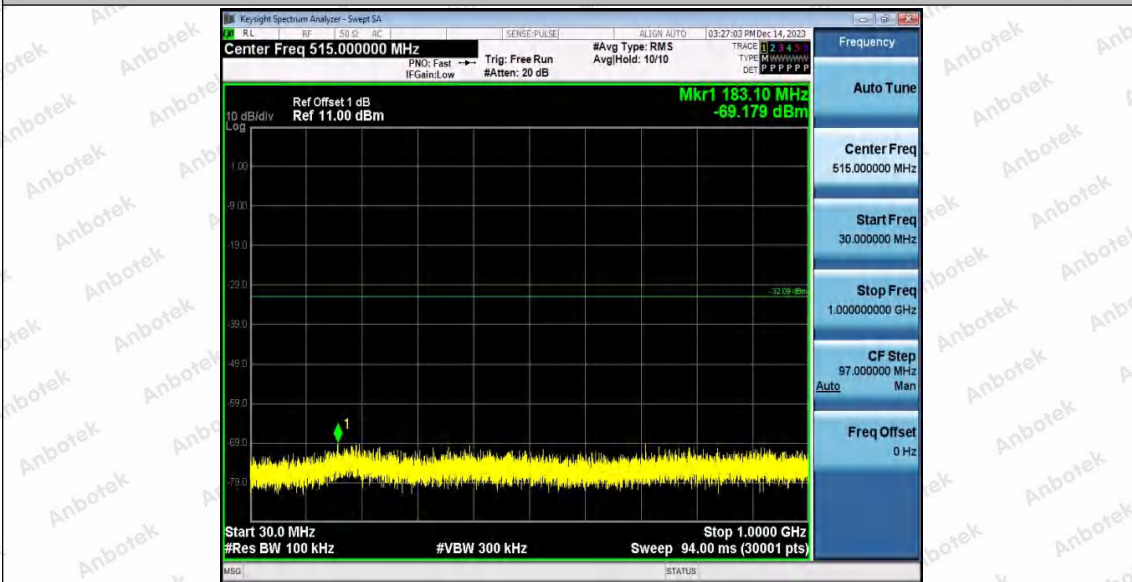

11N20MIMO_Ant1_2437_1000~26500

Shenzhen Anbotek Compliance Laboratory Limited

Address: 1/F., Building D, Sogood Science and Technology Park, Sanwei Community, Hangcheng Street, Bao'an District, Shenzhen, Guangdong, China.
Tel: (86) 0755-26066440 Fax: (86) 0755-26014772 Email: service@anbotek.com

Hotline
400-003-0500
www.anbotek.com.cn