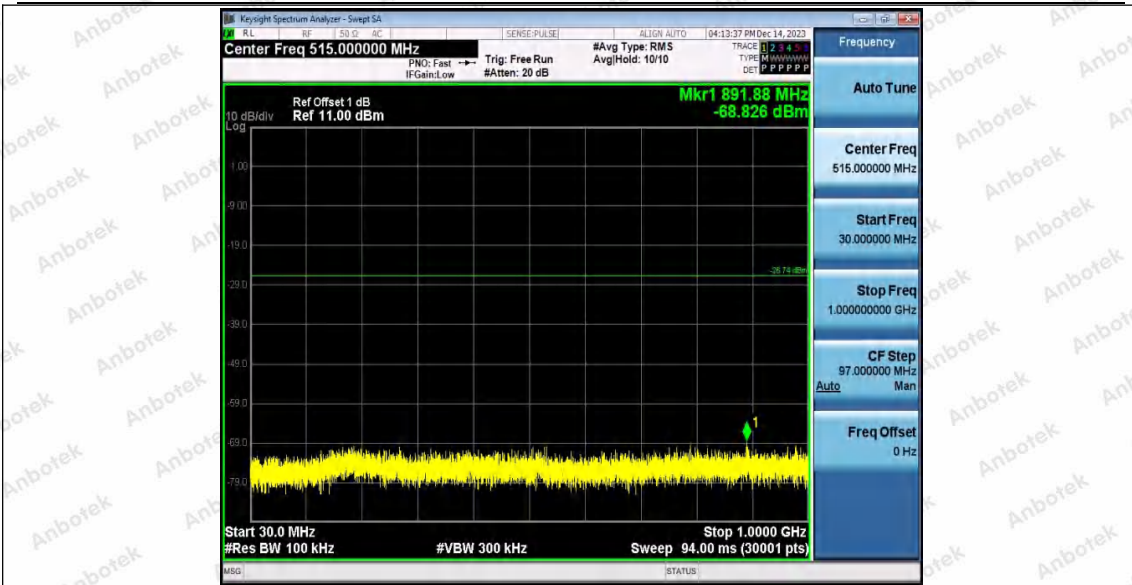

11B_Ant2_2437_1000~26500