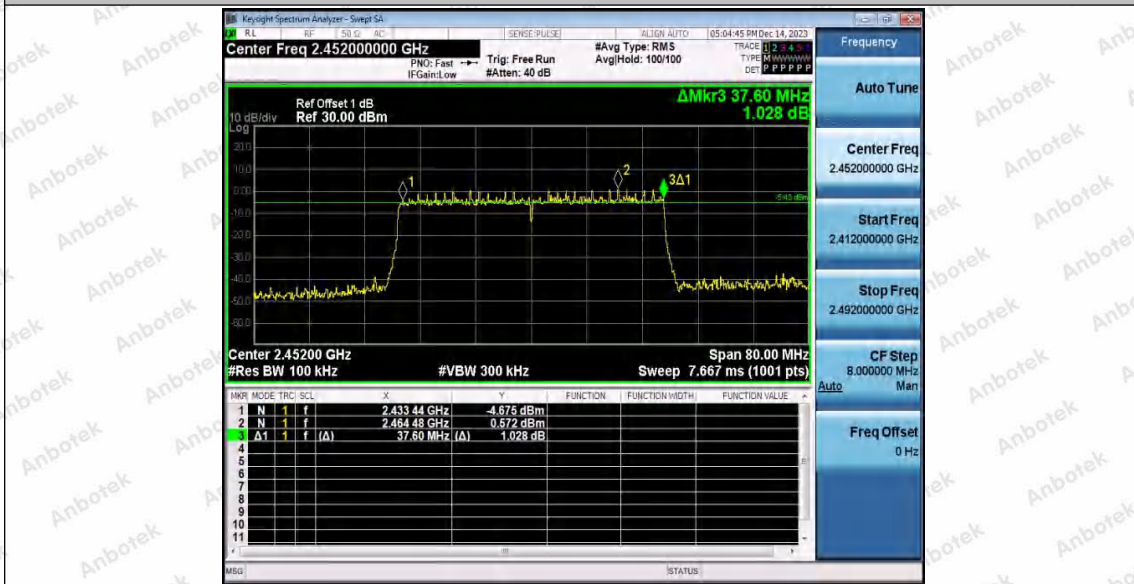

Hotline 400-003-0500  
 www.anbotek.com.cn

11AX40SISO\_Ant2\_2452