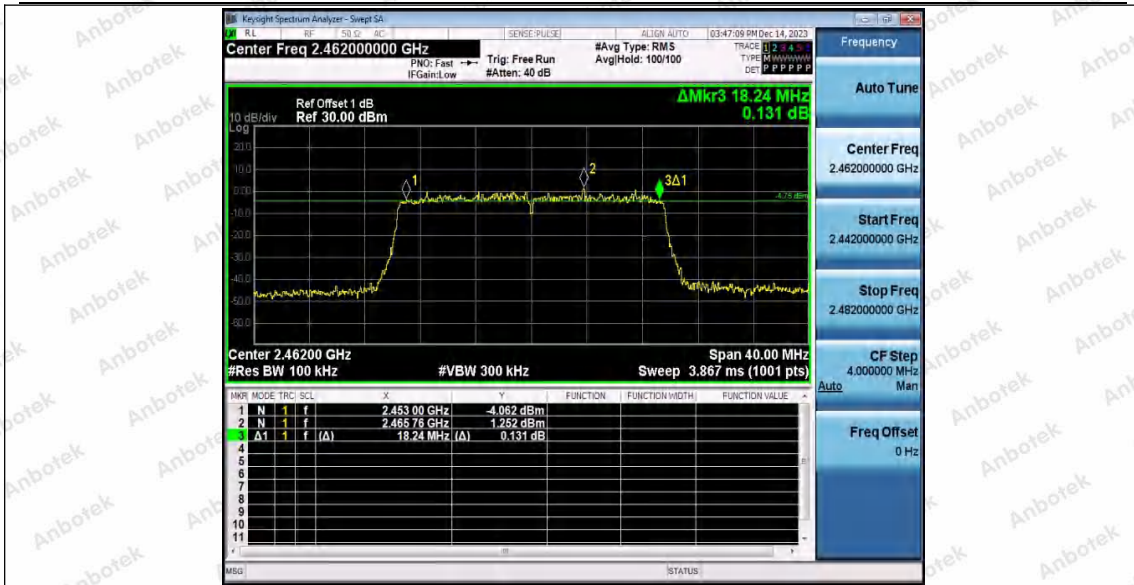

11AX20SISO_Ant2_2462