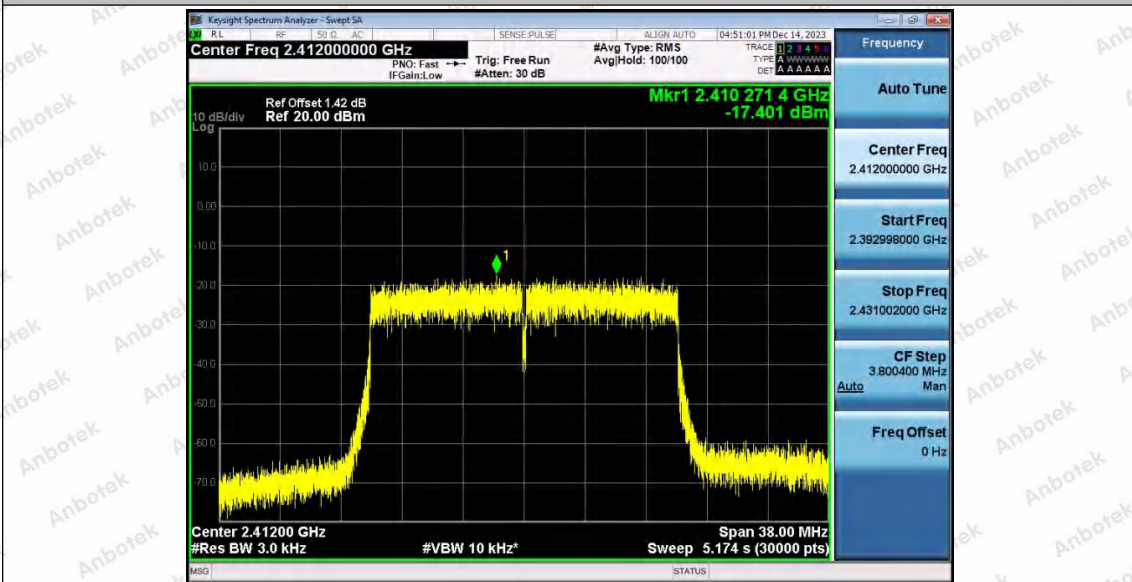

Hotline  
400-003-0500  
www.anbotek.com.cn

11AX20SISO\_Ant2\_2412

11AX20SISO\_Ant1\_2437