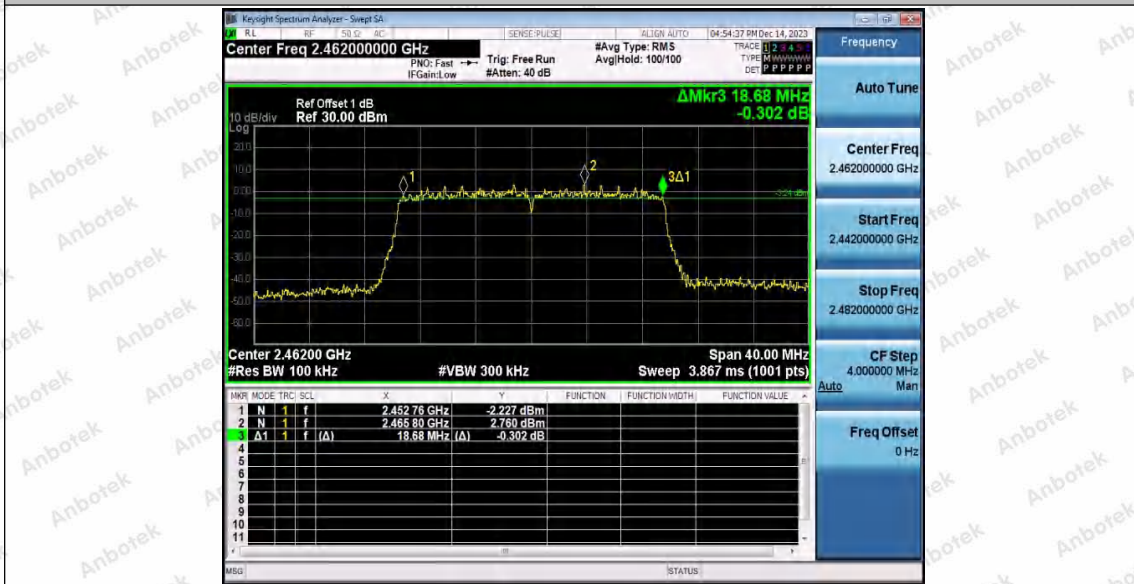

11AX40SISO_Ant1_2422

Shenzhen Anbotek Compliance Laboratory Limited

Address: 1/F., Building D, Sogood Science and Technology Park, Sanwei Community, Hangcheng Street, Bao'an District, Shenzhen, Guangdong, China.
Tel: (86) 0755-26066440 Fax: (86) 0755-26014772 Email: service@anbotek.com

Hotline
400-003-0500
www.anbotek.com.cn