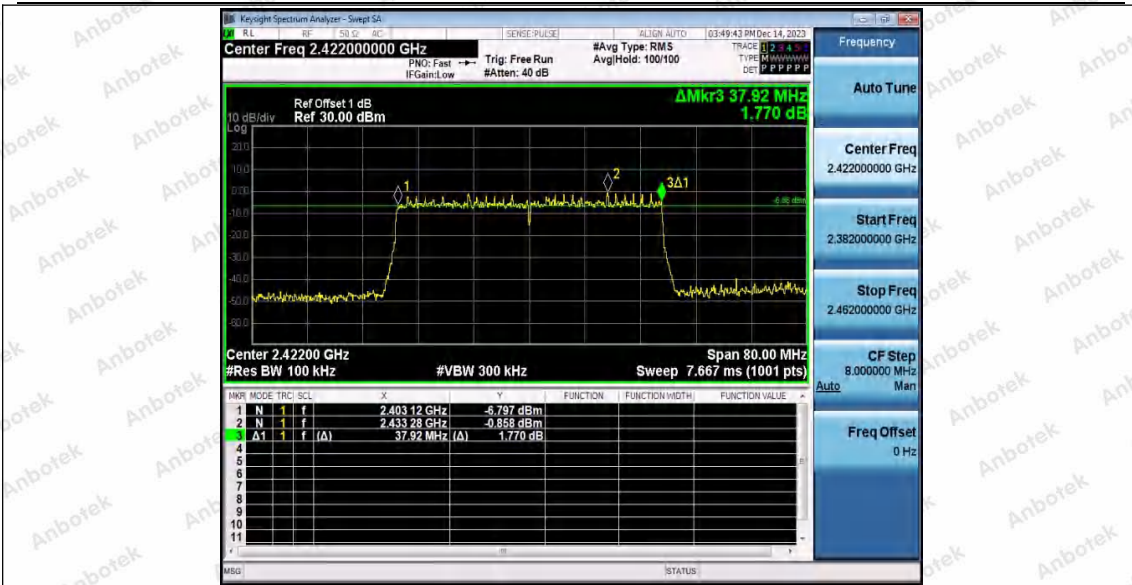

11AX40SISO_Ant2_2422