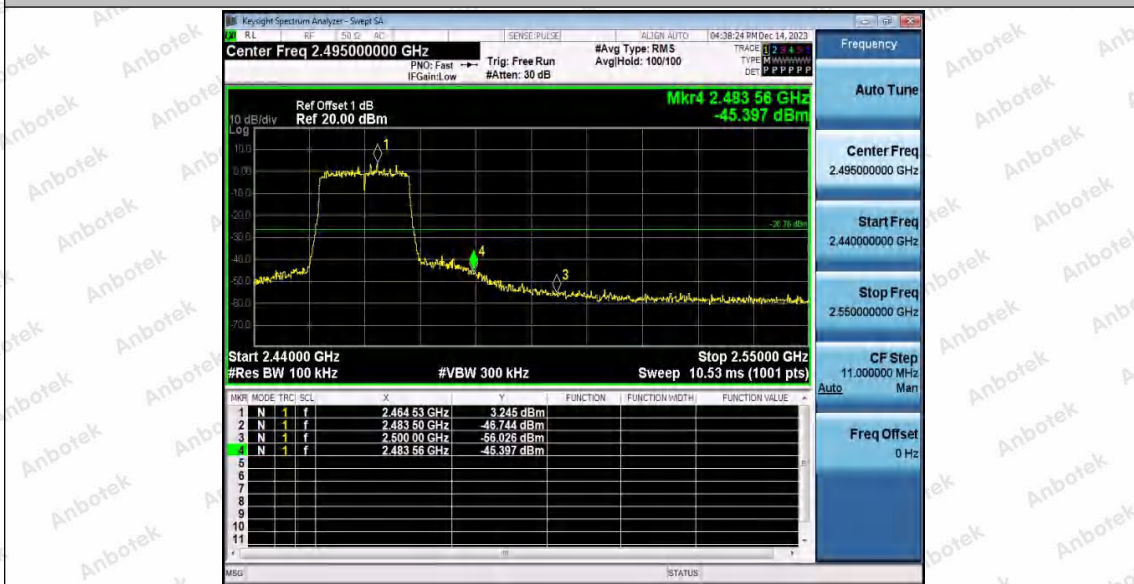

11N40MIMO_Ant1_Low_2422

Shenzhen Anbotek Compliance Laboratory Limited

Address: 1/F., Building D, Sogood Science and Technology Park, Sanwei Community, Hangcheng Street, Bao'an District, Shenzhen, Guangdong, China.
Tel: (86) 0755-26066440 Fax: (86) 0755-26014772 Email: service@anbotek.com

Hotline 400-003-0500
www.anbotek.com.cn