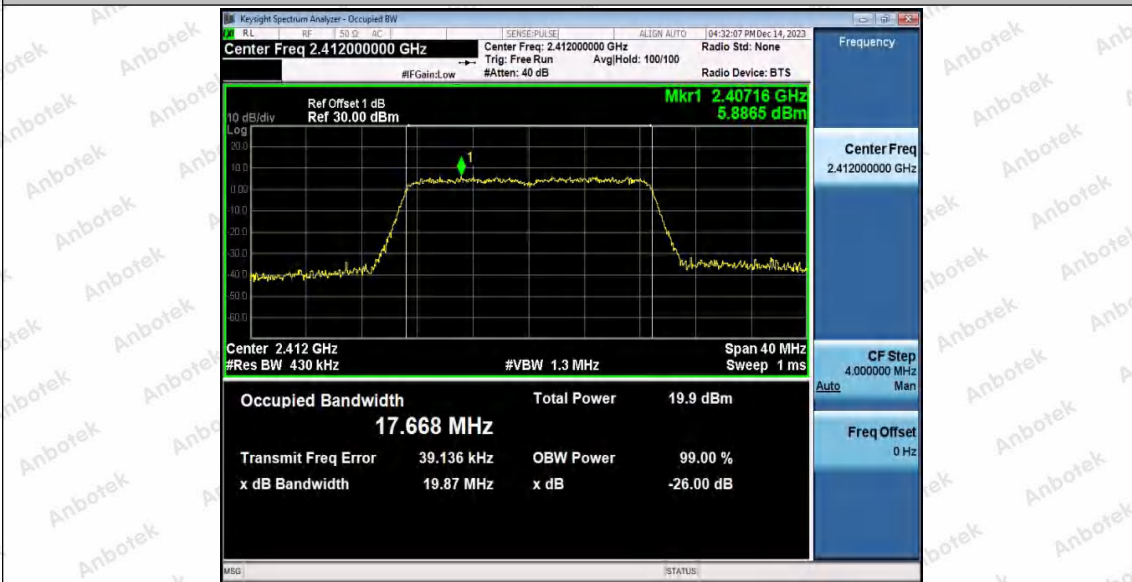

11N20SISO_Ant1_2437

Shenzhen Anbotek Compliance Laboratory Limited

Address: 1/F., Building D, Sogood Science and Technology Park, Sanwei Community, Hangcheng Street, Bao'an District, Shenzhen, Guangdong, China.
Tel: (86) 0755-26066440 Fax: (86) 0755-26014772 Email: service@anbotek.com

Hotline
400-003-0500
www.anbotek.com.cn