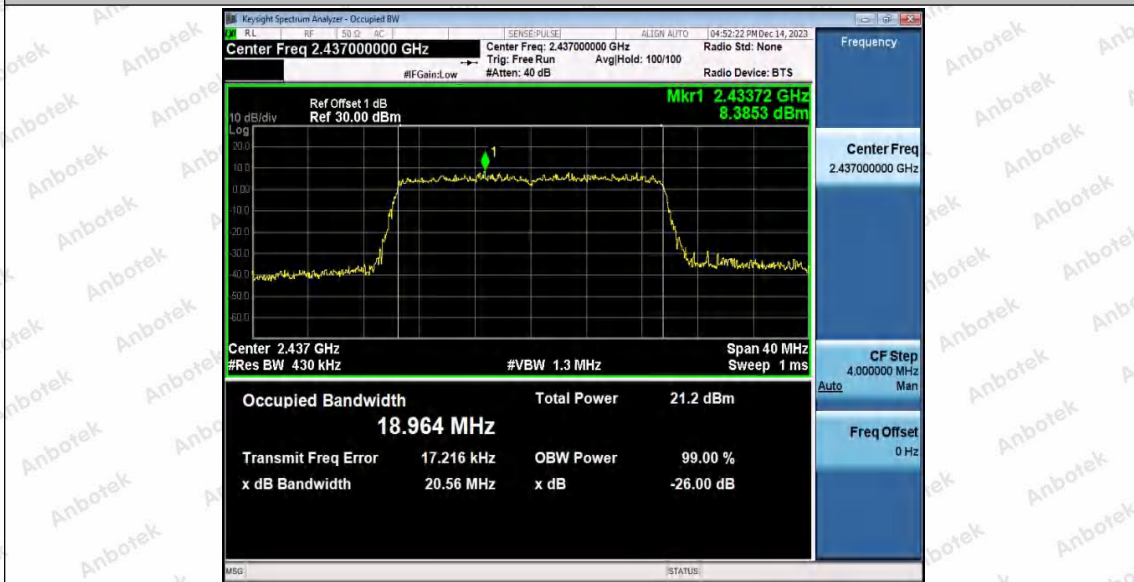

Hotline 400-003-0500  
 www.anbotek.com.cn

11AX20SISO\_Ant2\_2437

11AX20SISO\_Ant1\_2462