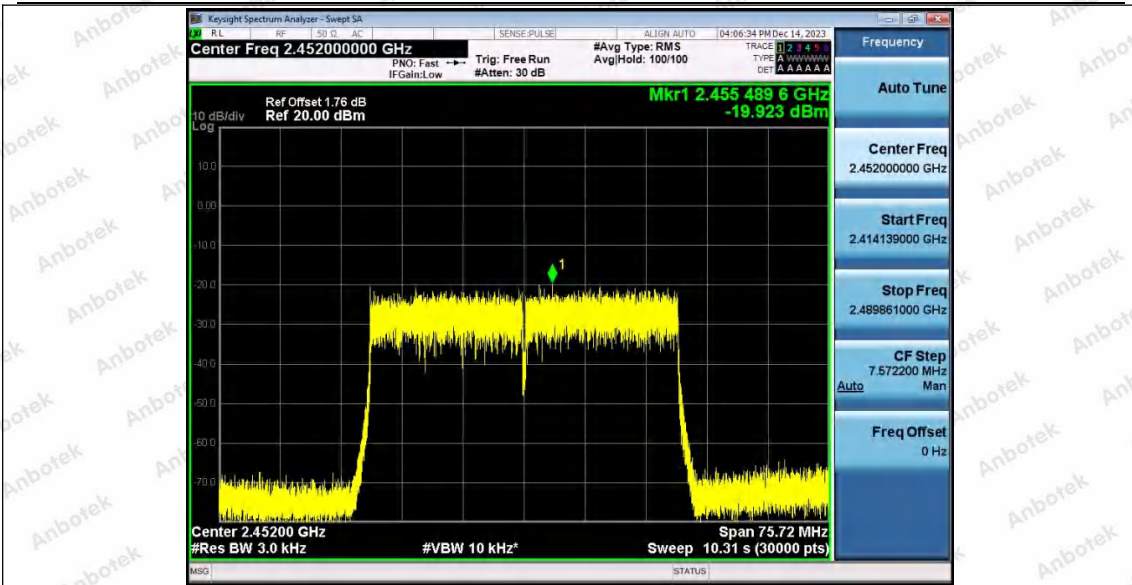

11AX40SISO_Ant2_2452