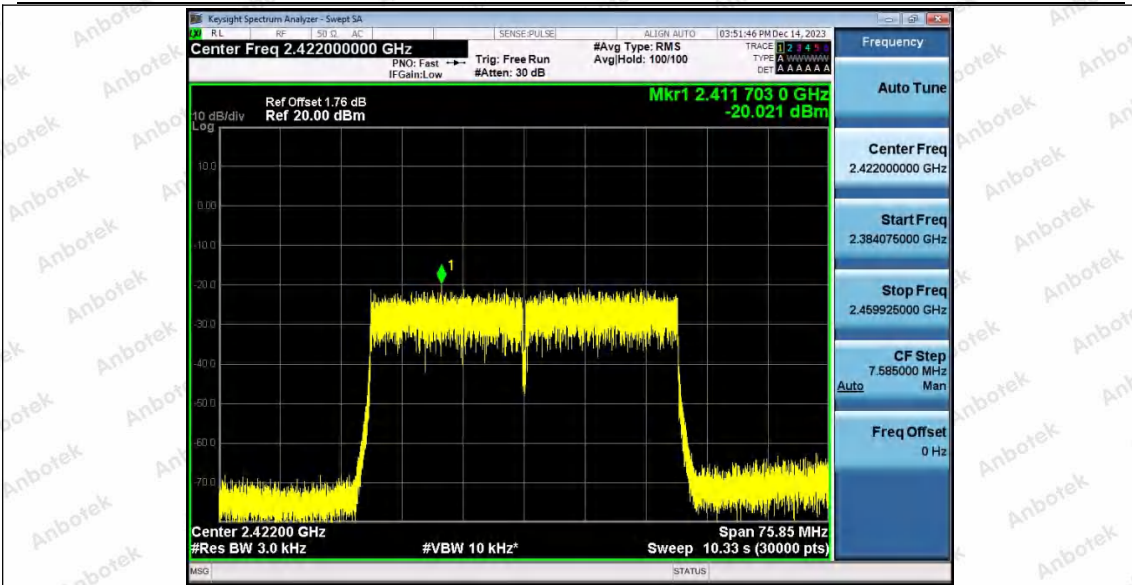

11AX40SISO_Ant2_2422