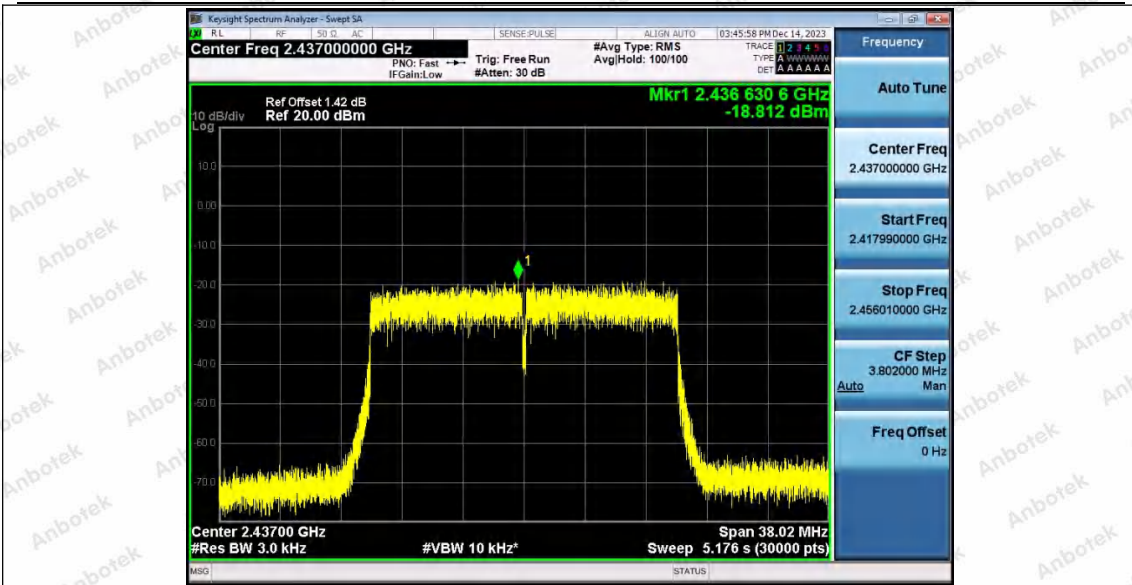

11AX20SISO_Ant2_2437