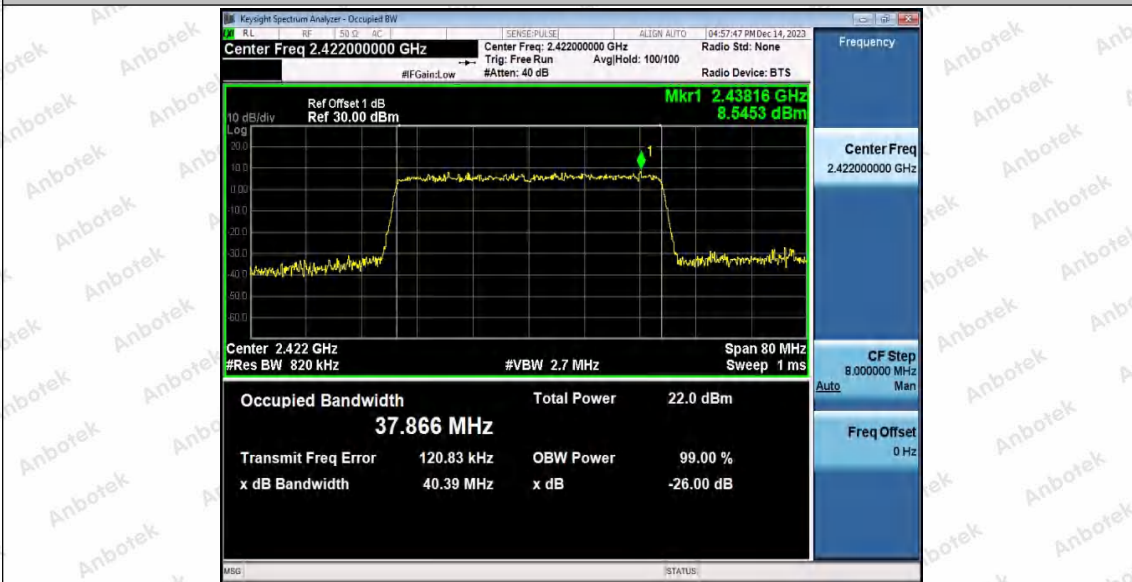

11AX40SISO_Ant1_2437

Shenzhen Anbotek Compliance Laboratory Limited

Address: 1/F., Building D, Sogood Science and Technology Park, Sanwei Community, Hangcheng Street, Bao'an District, Shenzhen, Guangdong, China.
Tel: (86) 0755-26066440 Fax: (86) 0755-26014772 Email: service@anbotek.com

Hotline
400-003-0500
www.anbotek.com.cn