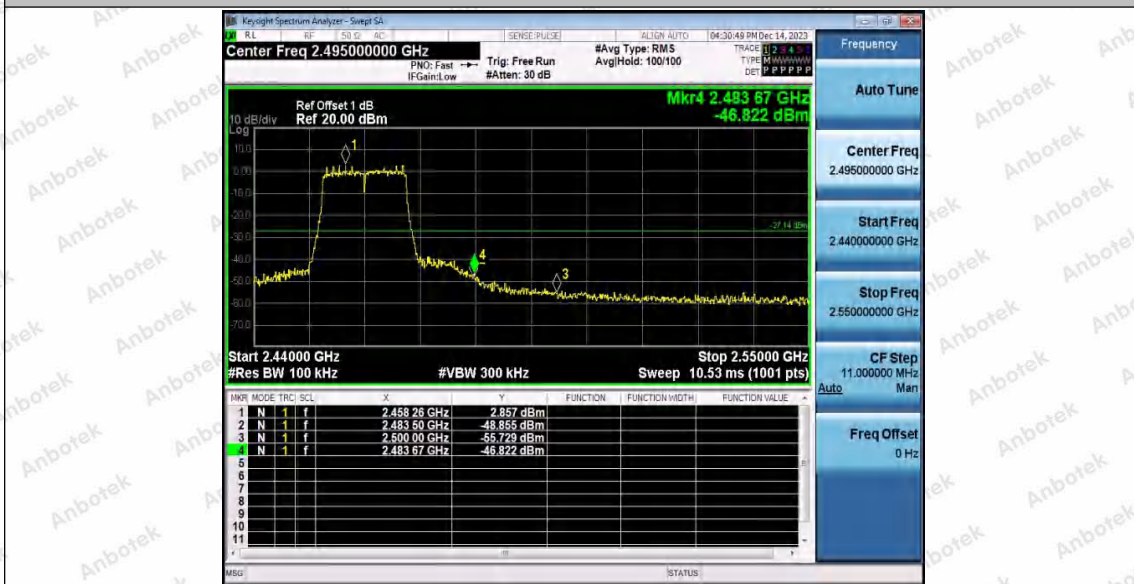

11N20MIMO_Ant1_Low_2412

Shenzhen Anbotek Compliance Laboratory Limited

Address: 1/F., Building D, Sogood Science and Technology Park, Sanwei Community, Hangcheng Street, Bao'an District, Shenzhen, Guangdong, China.
Tel: (86) 0755-26066440 Fax: (86) 0755-26014772 Email: service@anbotek.com

Hotline 400-003-0500
www.anbotek.com.cn