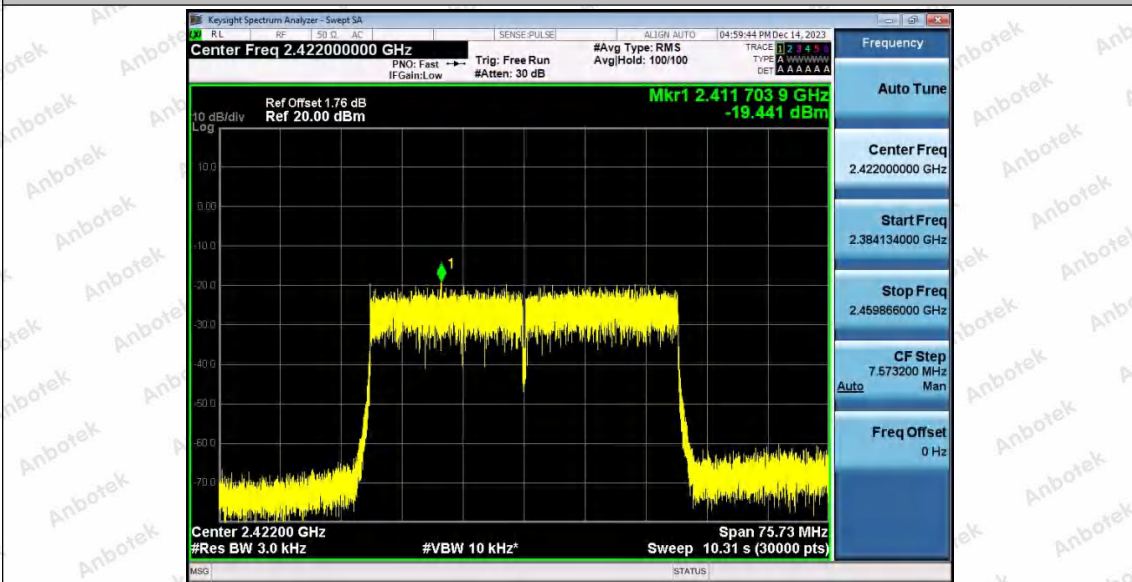

Hotline  
400-003-0500  
www.anbotek.com.cn

11AX40SISO\_Ant2\_2422

11AX40SISO\_Ant1\_2437