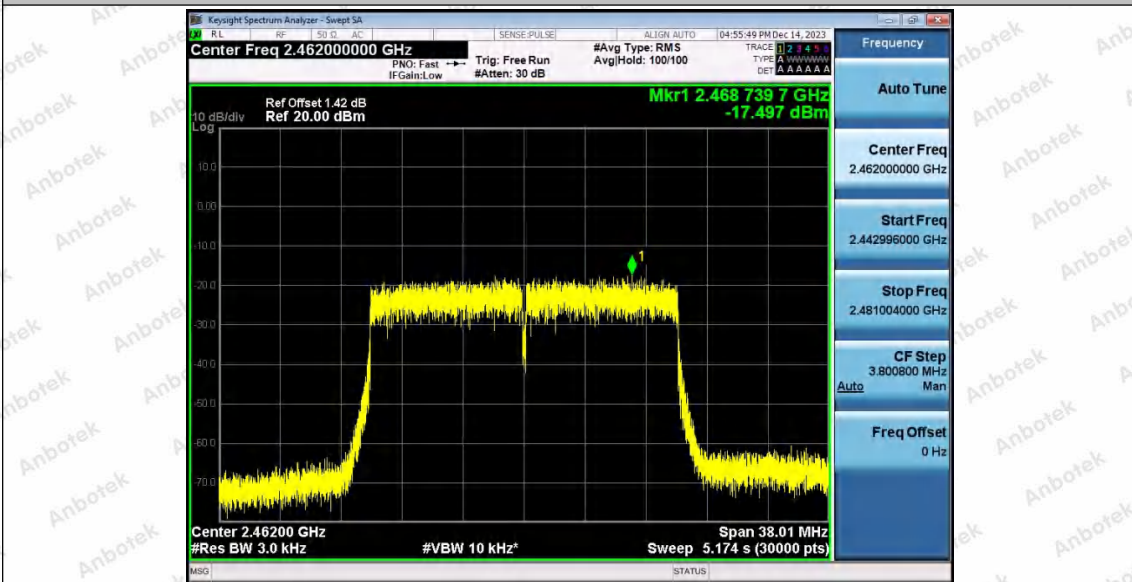

Hotline  
400-003-0500  
www.anbotek.com.cn

11AX20SISO\_Ant2\_2462

11AX40SISO\_Ant1\_2422