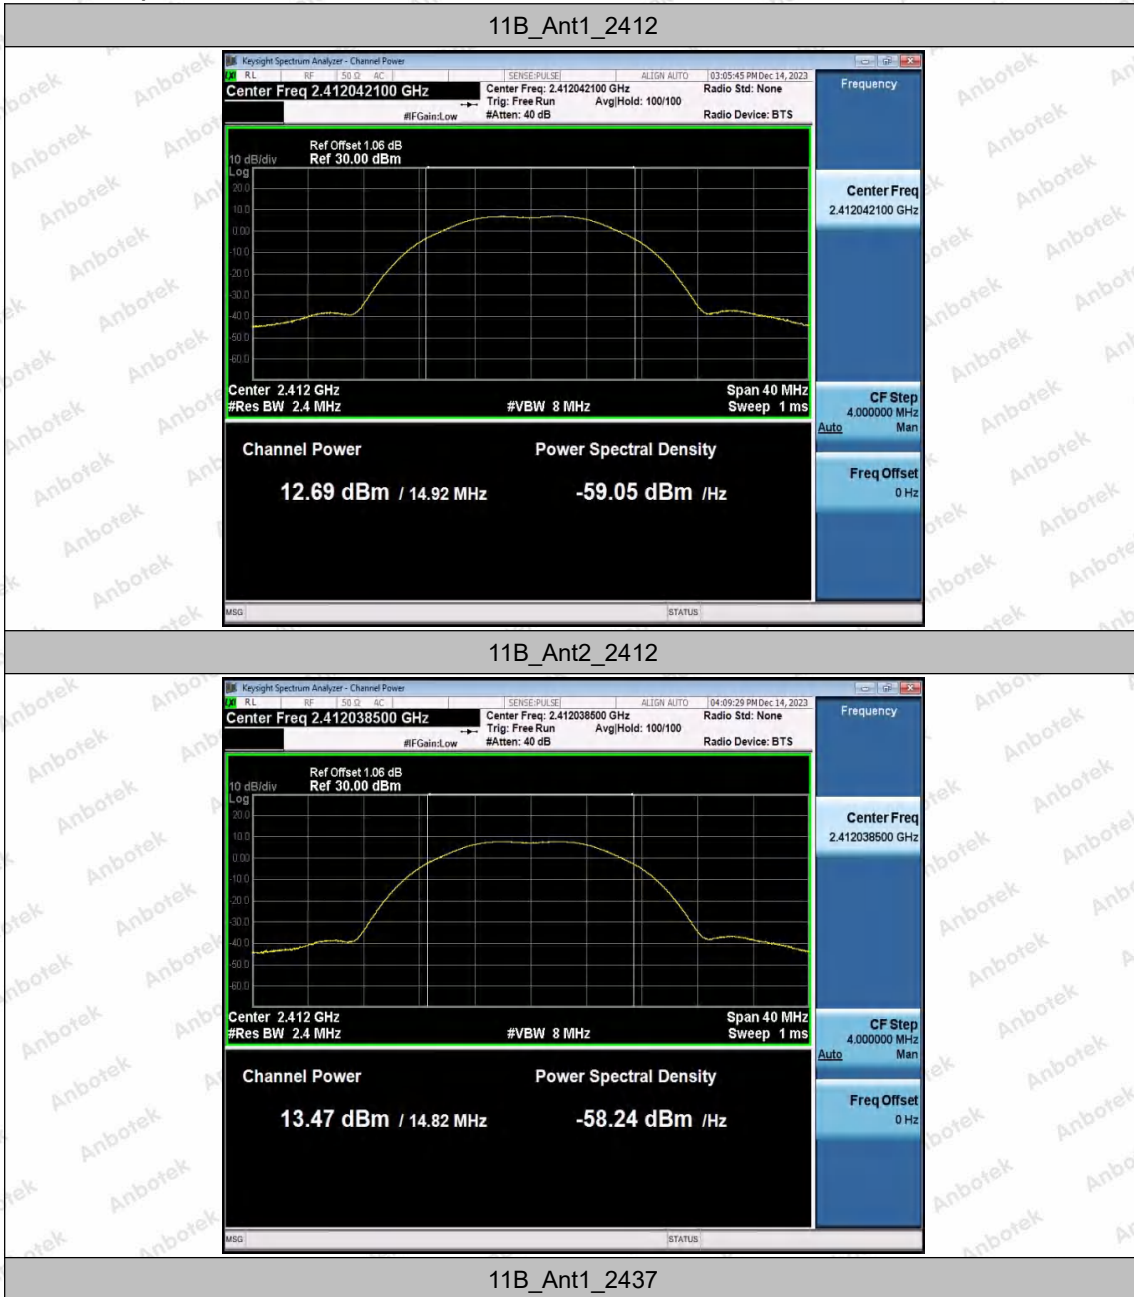

Test Graphs

Shenzhen Anbotek Compliance Laboratory Limited

Address: 1/F., Building D, Sogood Science and Technology Park, Sanwei Community, Hangcheng Street, Bao'an District, Shenzhen, Guangdong, China.
Tel: (86) 0755-26066440 Fax: (86) 0755-26014772 Email: service@anbotek.com

Hotline
400-003-0500
www.anbotek.com.cn