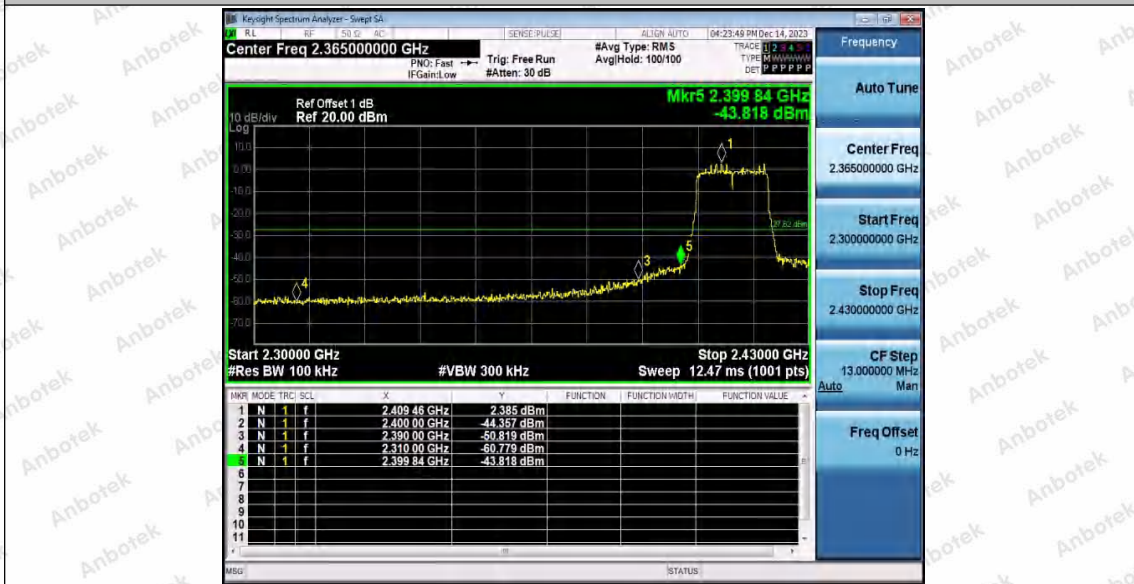

11G_Ant1_High_2462

Shenzhen Anbotek Compliance Laboratory Limited

Address: 1/F., Building D, Sogood Science and Technology Park, Sanwei Community, Hangcheng Street, Bao'an District, Shenzhen, Guangdong, China.
Tel: (86) 0755-26066440 Fax: (86) 0755-26014772 Email: service@anbotek.com

Hotline
400-003-0500
www.anbotek.com.cn