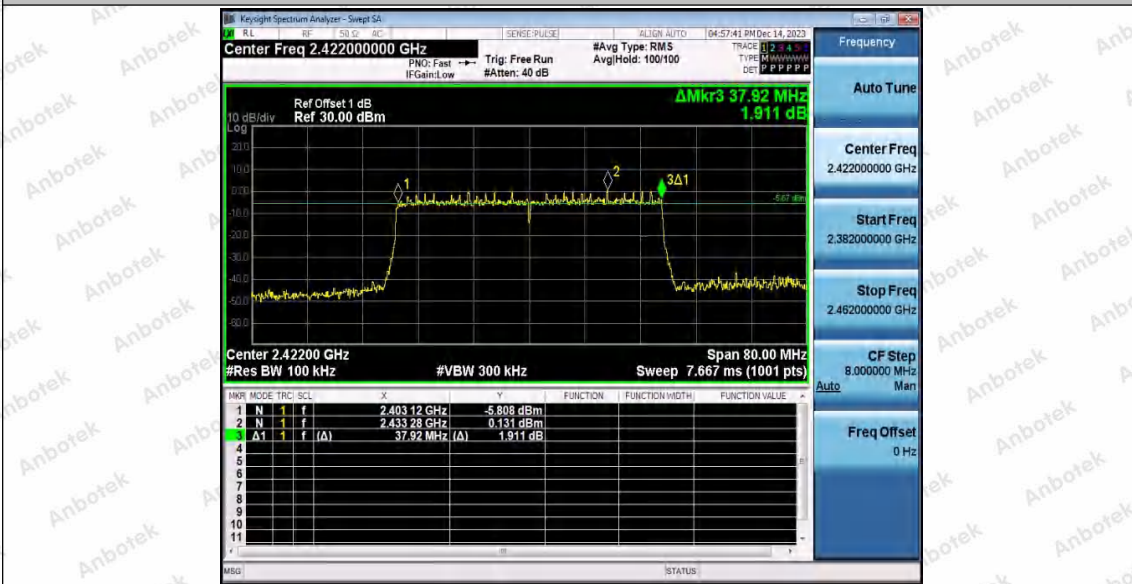

11AX40SISO_Ant1_2437

Shenzhen Anbotek Compliance Laboratory Limited

Address: 1/F., Building D, Sogood Science and Technology Park, Sanwei Community, Hangcheng Street, Bao'an District, Shenzhen, Guangdong, China.
Tel: (86) 0755-26066440 Fax: (86) 0755-26014772 Email: service@anbotek.com

Hotline: 400-003-0500
www.anbotek.com.cn