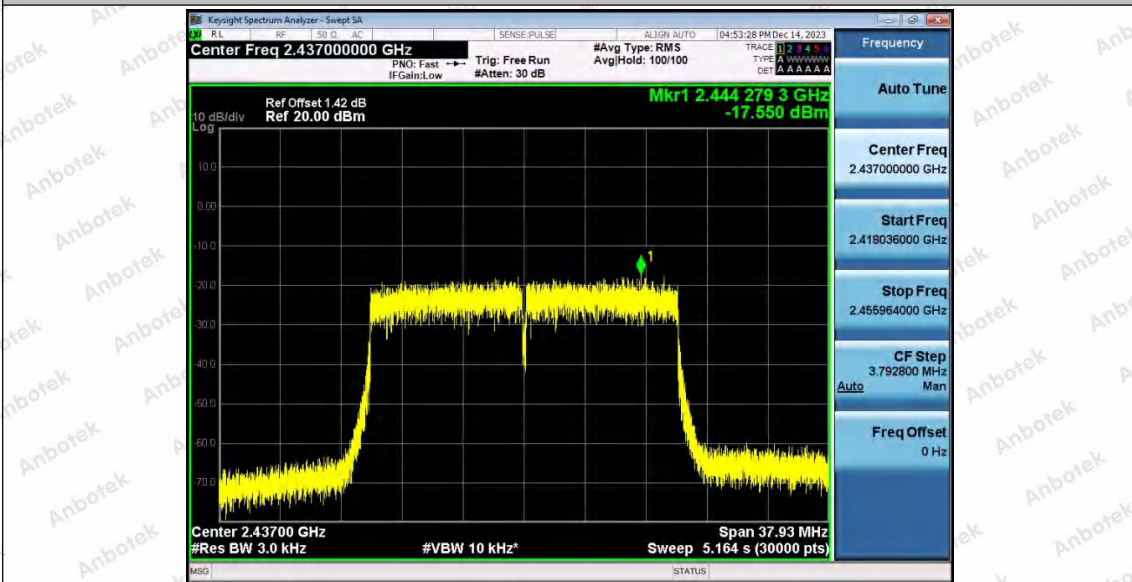

Hotline  
400-003-0500  
www.anbotek.com.cn

11AX20SISO\_Ant2\_2437

11AX20SISO\_Ant1\_2462