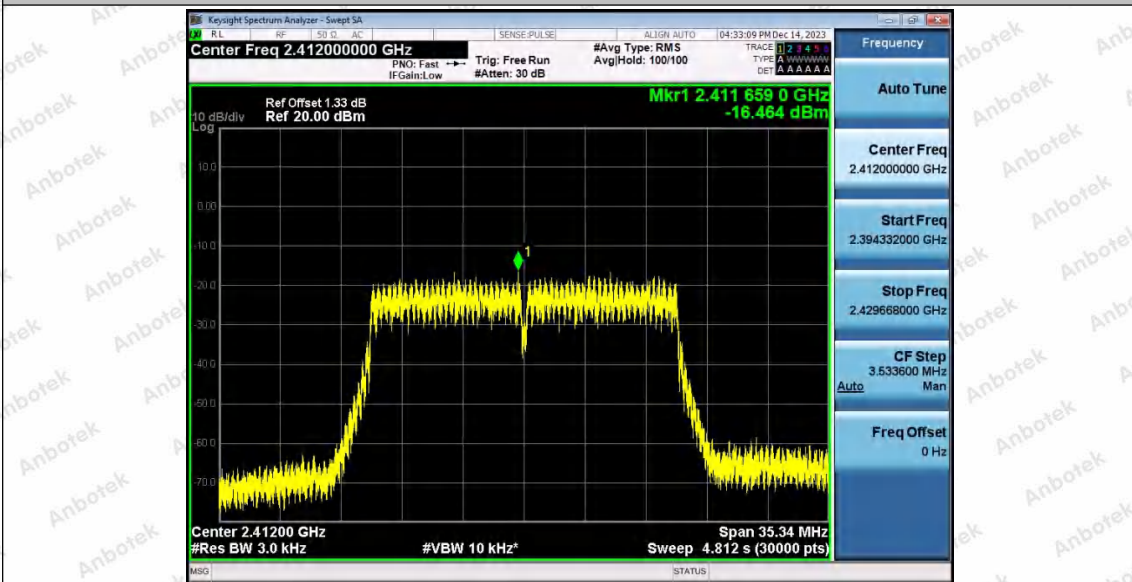

11N20SISO_Ant1_2437

Shenzhen Anbotek Compliance Laboratory Limited

Address: 1/F., Building D, Sogood Science and Technology Park, Sanwei Community, Hangcheng Street, Bao'an District, Shenzhen, Guangdong, China.
Tel: (86) 0755-26066440 Fax: (86) 0755-26014772 Email: service@anbotek.com

Hotline
400-003-0500
www.anbotek.com.cn