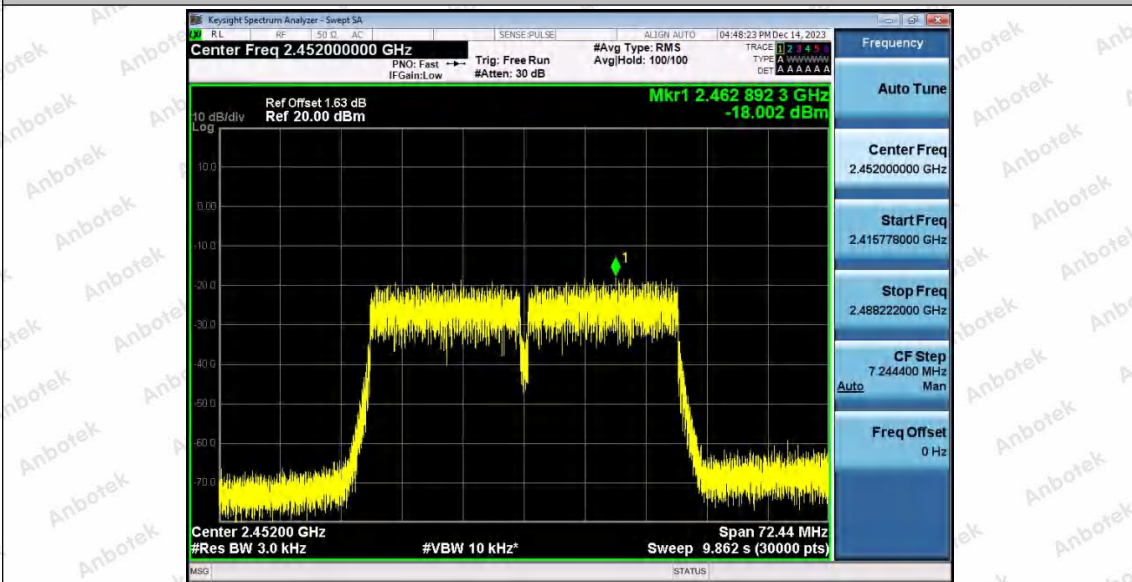

Hotline  
400-003-0500  
www.anbotek.com.cn

11N40SISO\_Ant2\_2452

11AX20SISO\_Ant1\_2412