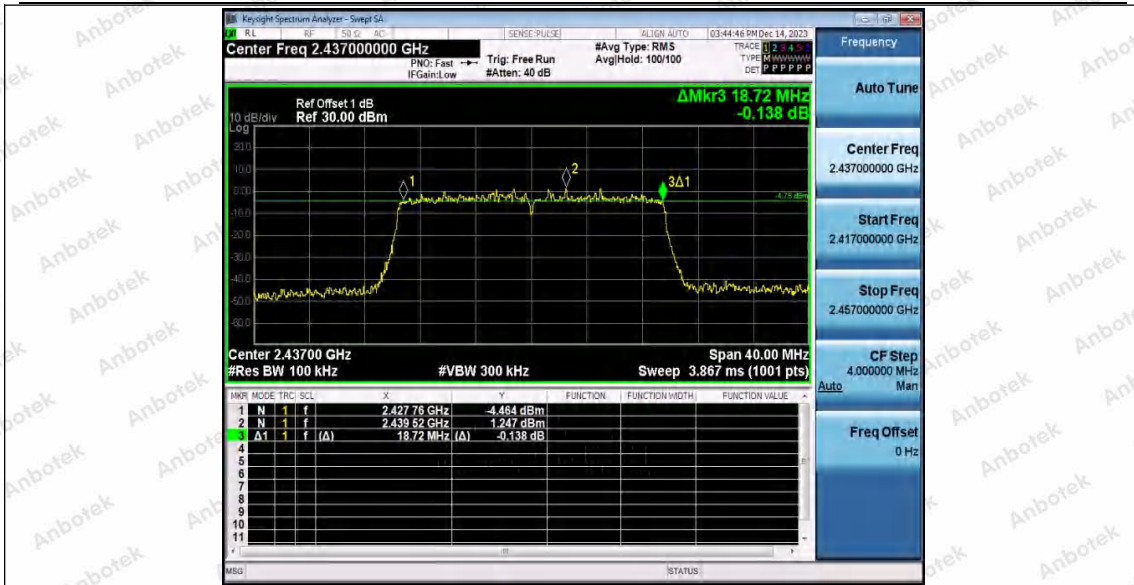

11AX20SISO_Ant2_2437