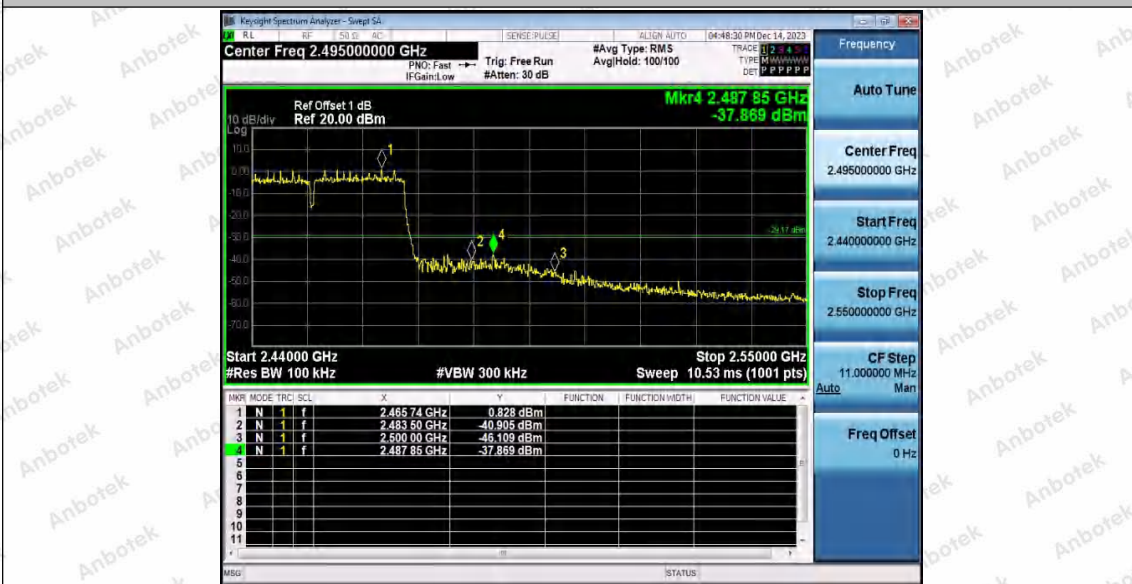

11AX20MIMO_Ant1_Low_2412

Shenzhen Anbotek Compliance Laboratory Limited

Address: 1/F., Building D, Sogood Science and Technology Park, Sanwei Community, Hangcheng Street, Bao'an District, Shenzhen, Guangdong, China.
Tel: (86) 0755-26066440 Fax: (86) 0755-26014772 Email: service@anbotek.com

Hotline 400-003-0500
www.anbotek.com.cn