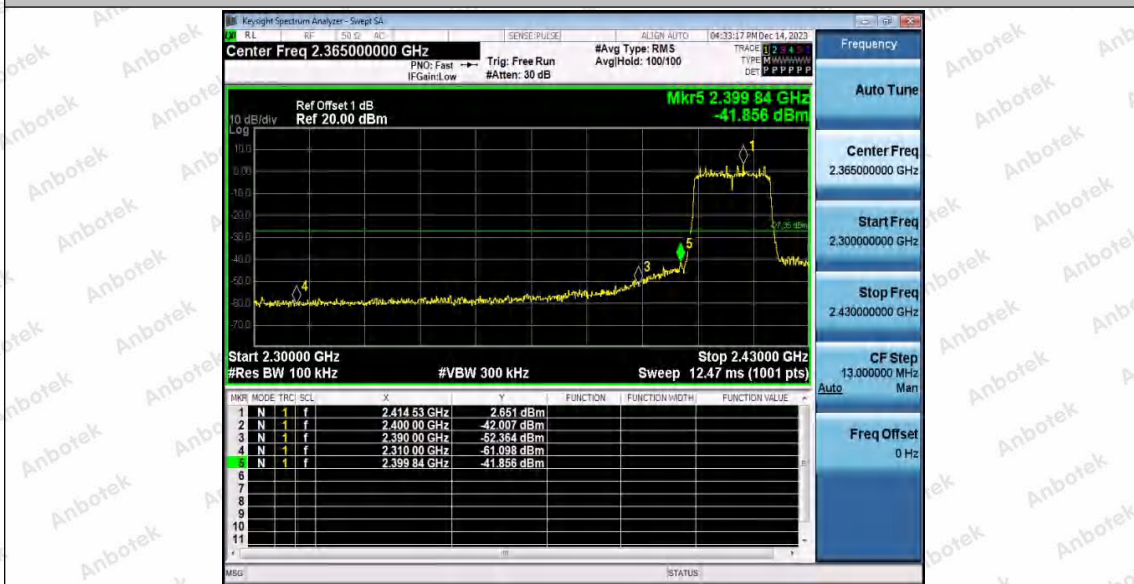

11N20MIMO_Ant1_High_2462

Shenzhen Anbotek Compliance Laboratory Limited

Address: 1/F., Building D, Sogood Science and Technology Park, Sanwei Community, Hangcheng Street, Bao'an District, Shenzhen, Guangdong, China.
Tel: (86) 0755-26066440 Fax: (86) 0755-26014772 Email: service@anbotek.com

Hotline 400-003-0500
www.anbotek.com.cn