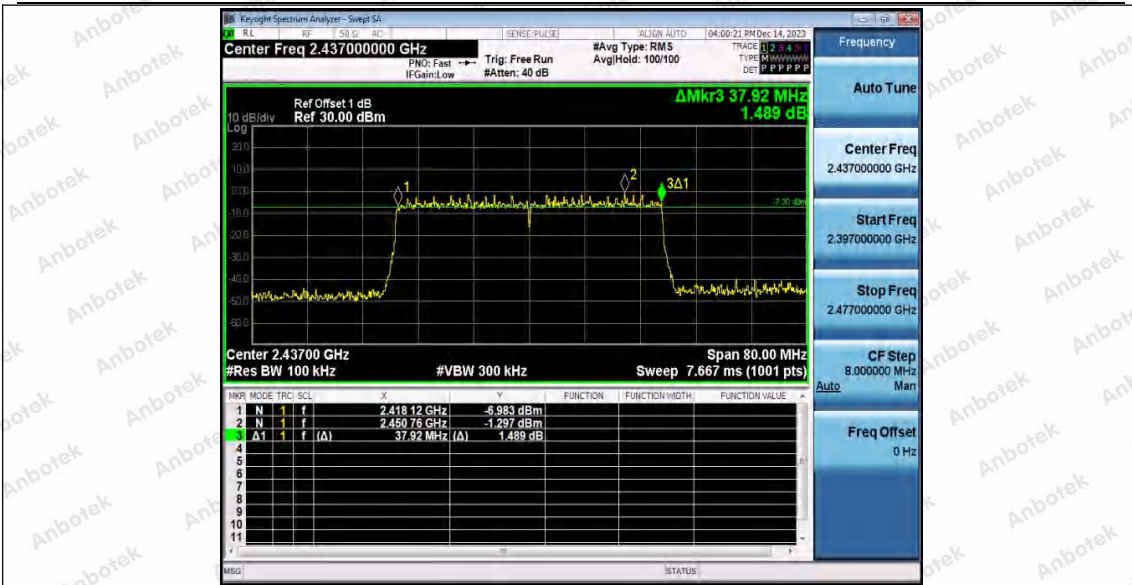

11AX40SISO_Ant2_2437