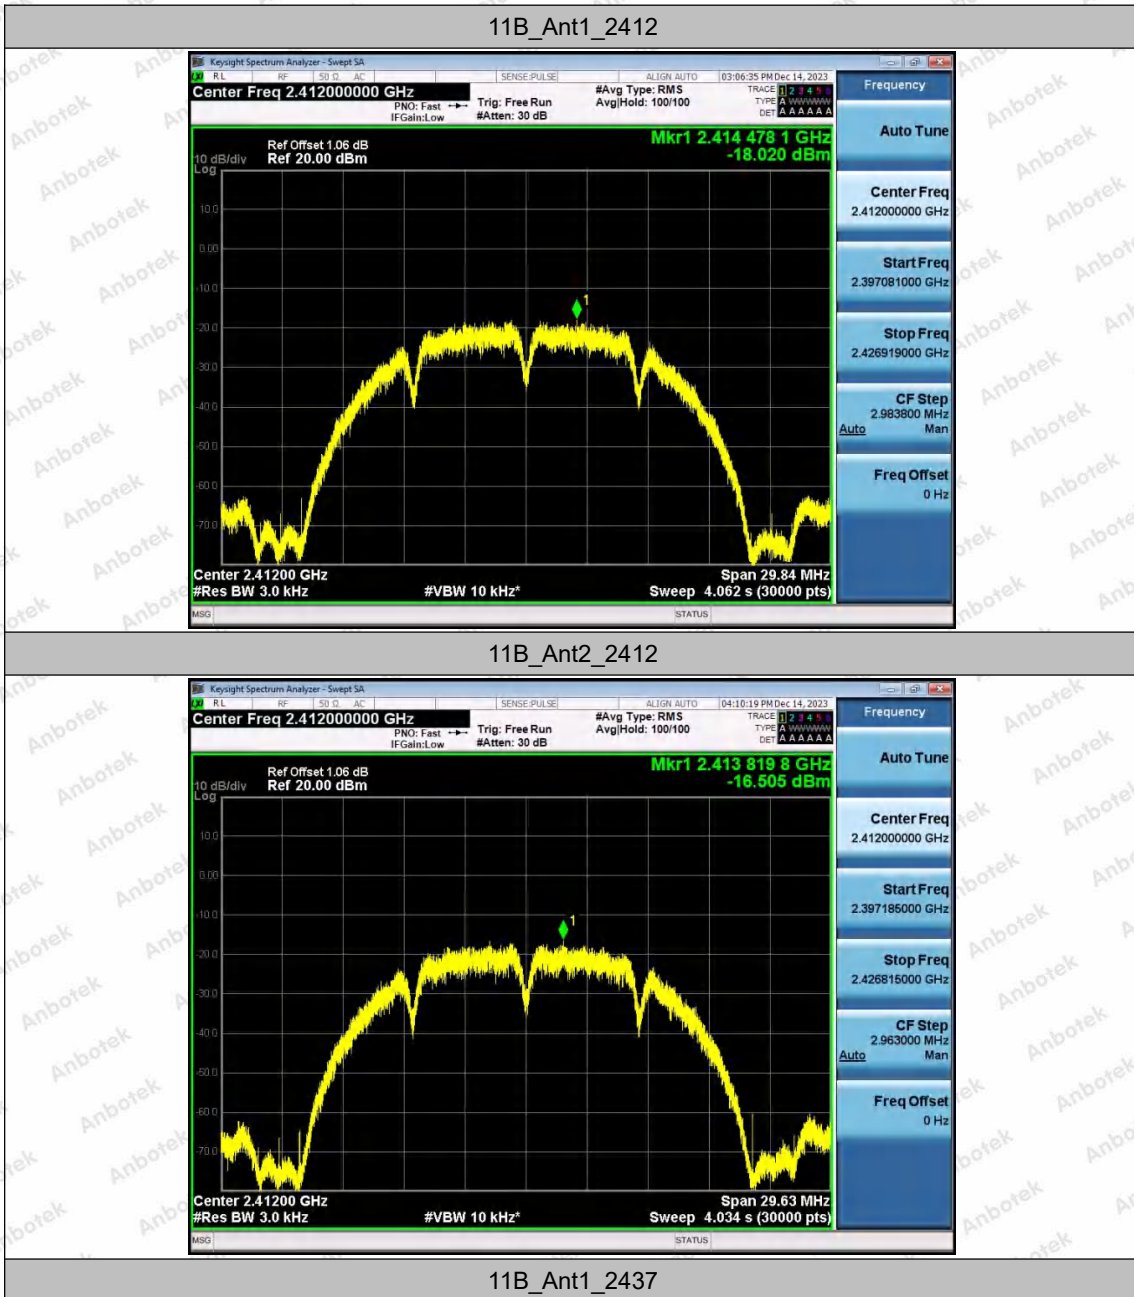

Test Graphs

11B_Ant1_2437

Shenzhen Anbotek Compliance Laboratory Limited

Address: 1/F., Building D, Sogood Science and Technology Park, Sanwei Community, Hangcheng Street, Bao'an District, Shenzhen, Guangdong, China.
Tel: (86) 0755-26066440 Fax: (86) 0755-26014772 Email: service@anbotek.com

Hotline
400-003-0500
www.anbotek.com.cn