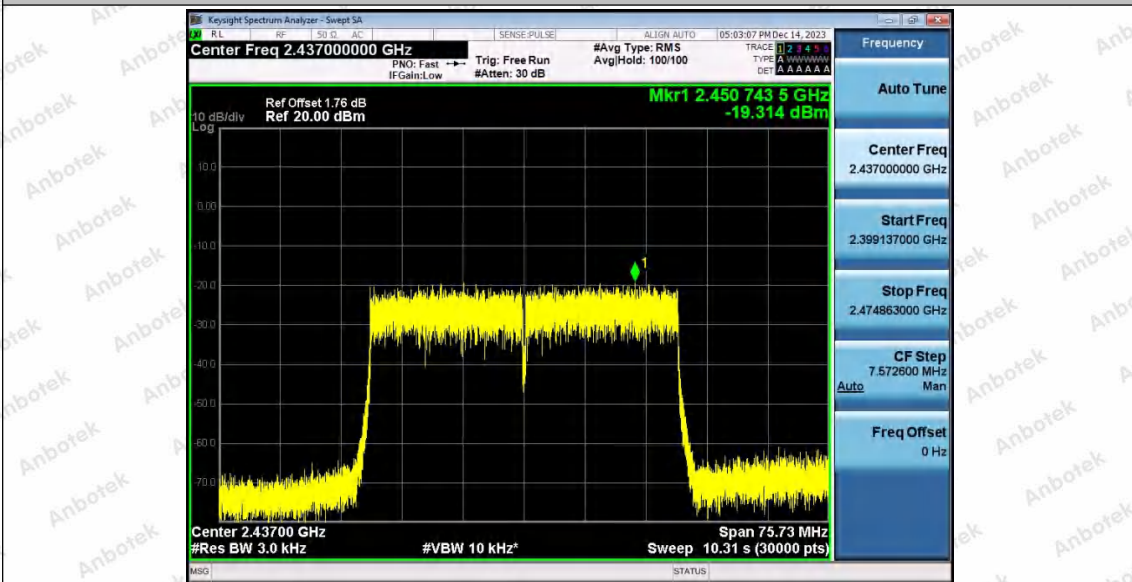

Hotline  
400-003-0500  
www.anbotek.com.cn

11AX40SISO\_Ant2\_2437

11AX40SISO\_Ant1\_2452