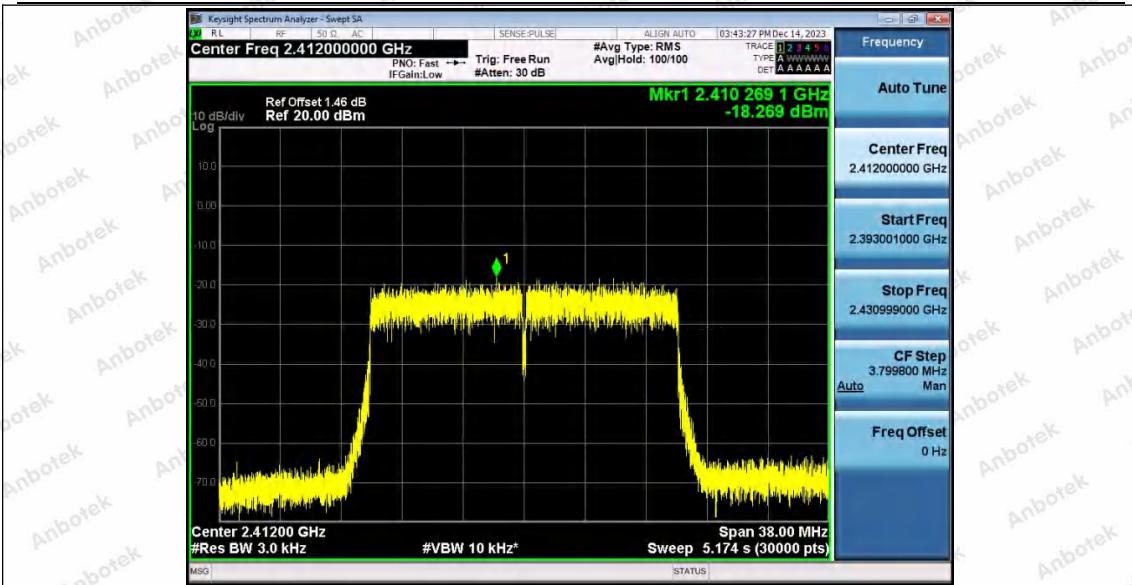

11AX20SISO_Ant2_2412