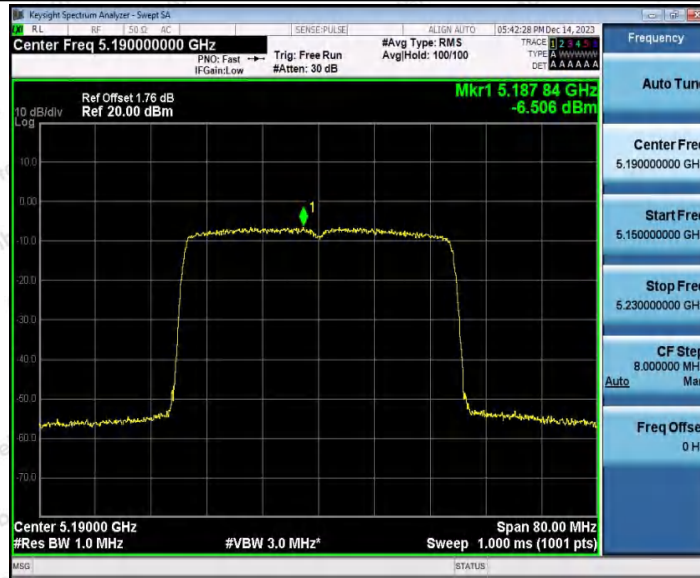

11AX40SISO_Ant2_5190