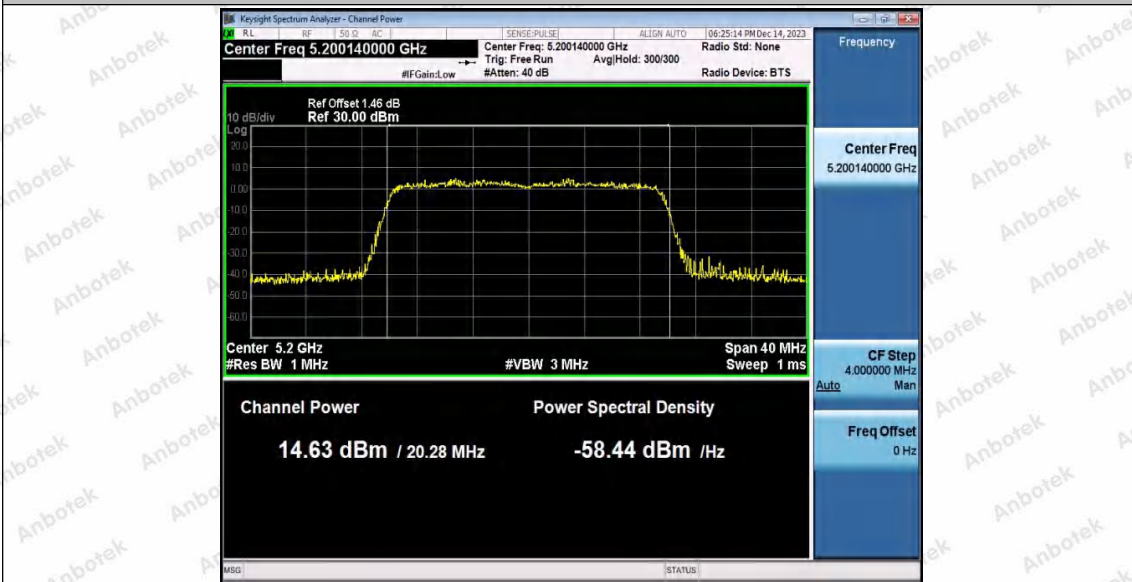

11AX20SISO_Ant2_5200