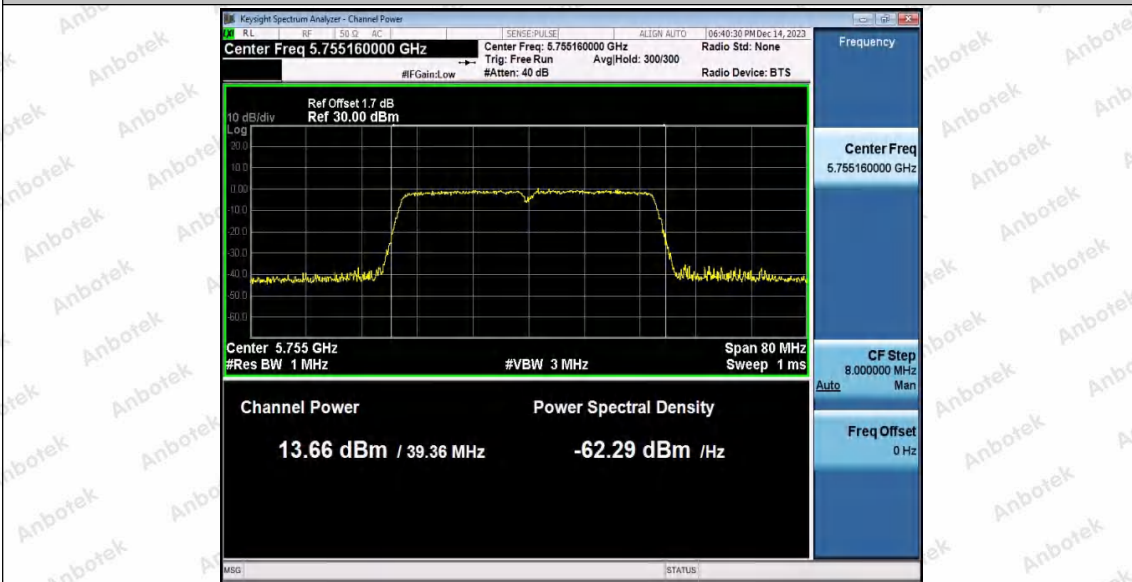

11N40SISO_Ant2_5755