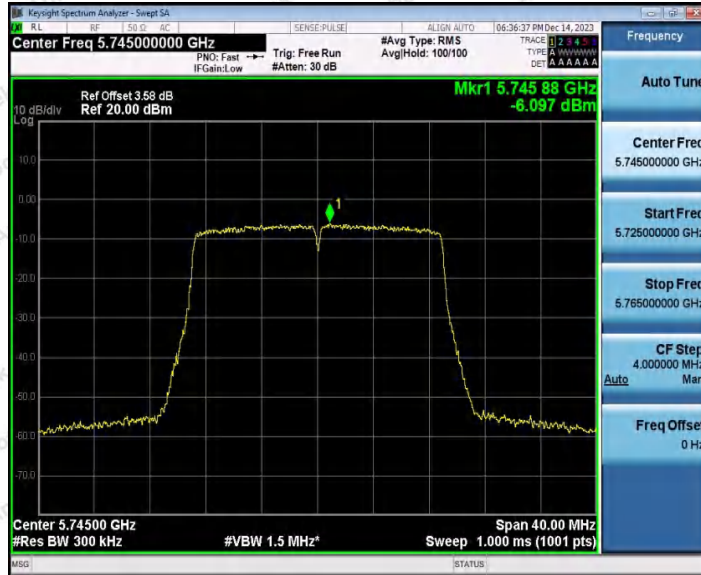

11N20SISO_Ant2_5745

Shenzhen Anbotek Compliance Laboratory Limited

Address: 1/F., Building D, Sogood Science and Technology Park, Sanwei Community, Hangcheng Street, Bao'an District, Shenzhen, Guangdong, China.
Tel: (86) 0755-26066440 Fax: (86) 0755-26014772 Email: service@anbotek.com

Hotline 400-003-0500
www.anbotek.com.cn