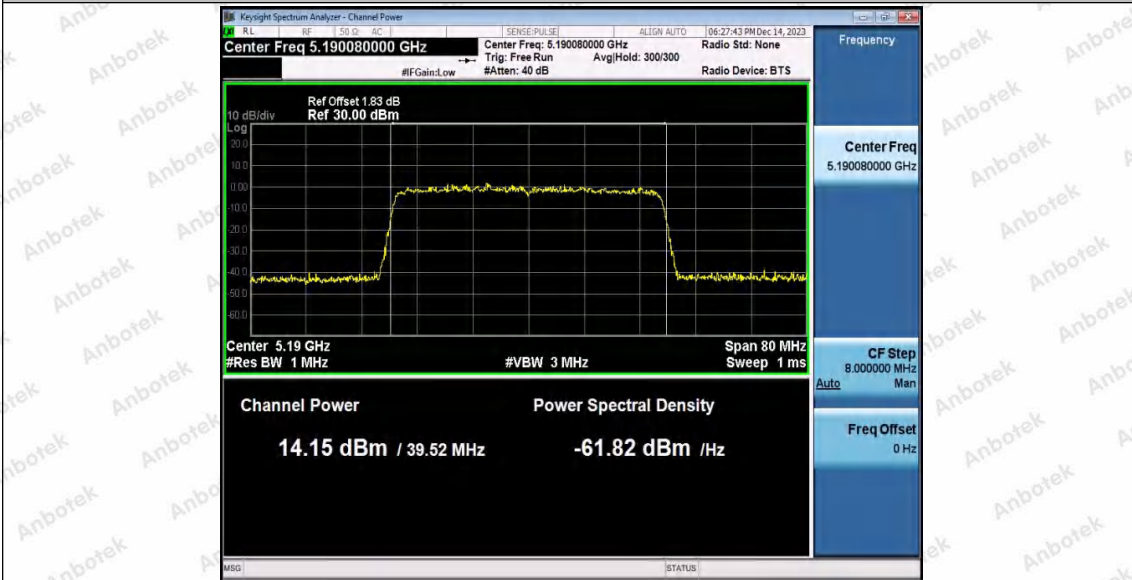

11AX40SISO_Ant2_5190