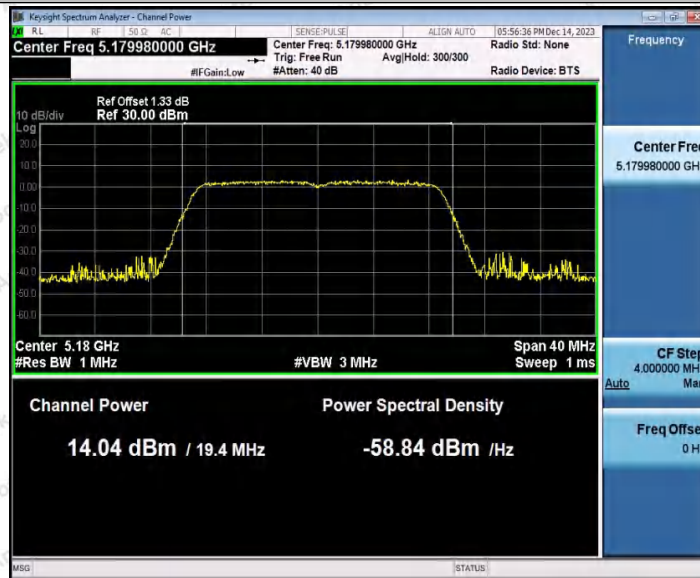

11AC20SISO_Ant1_5200