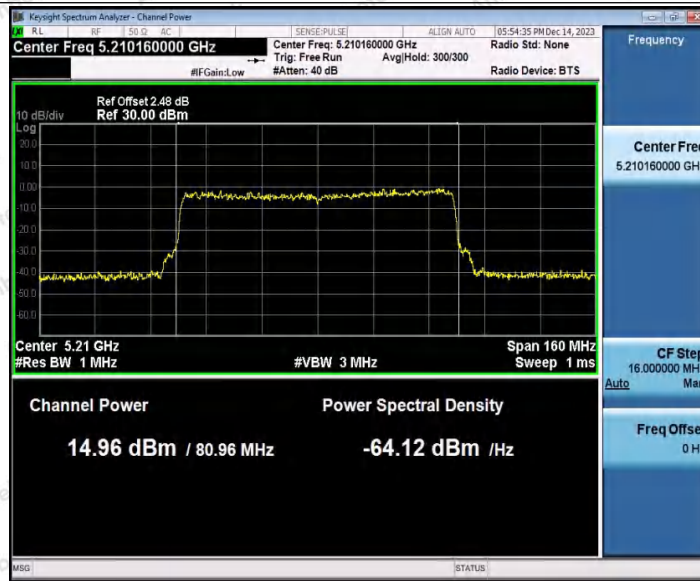

11AX80SISO_Ant1_5775