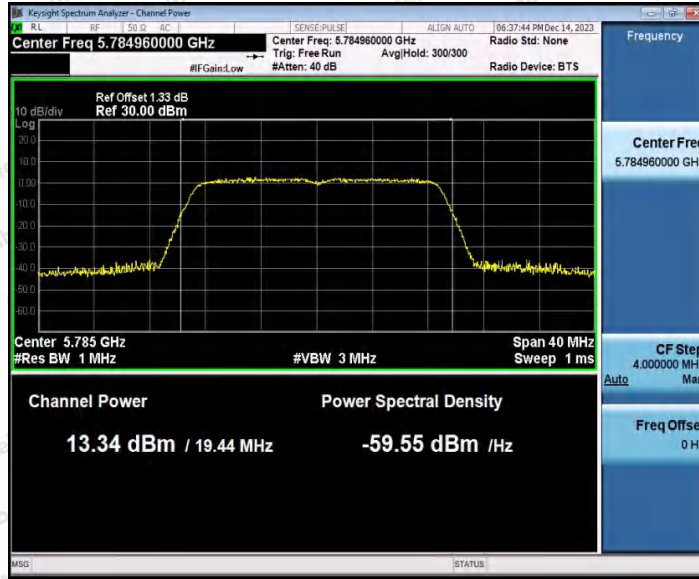

11N20SISO_Ant1_5785