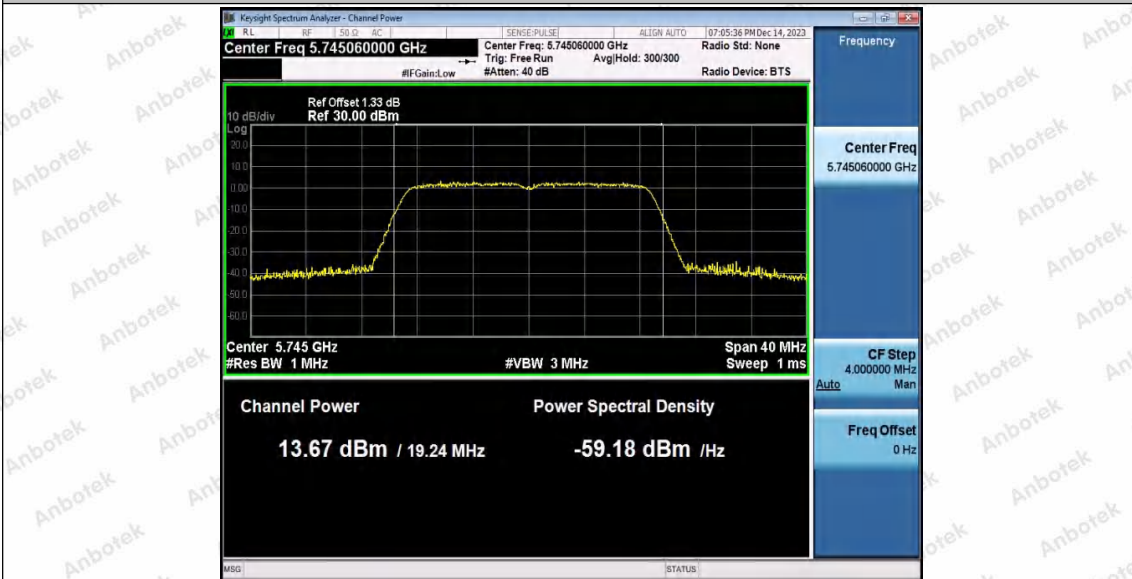

Hotline
400-003-0500
www.anbotek.com.cn

11N20SISO_Ant1_5745

11N20SISO_Ant2_5745

Shenzhen Anbotek Compliance Laboratory Limited

Address: 1/F., Building D, Sogood Science and Technology Park, Sanwei Community, Hangcheng Street, Bao'an District, Shenzhen, Guangdong, China.
Tel: (86) 0755-26066440 Fax: (86) 0755-26014772 Email: service@anbotek.com