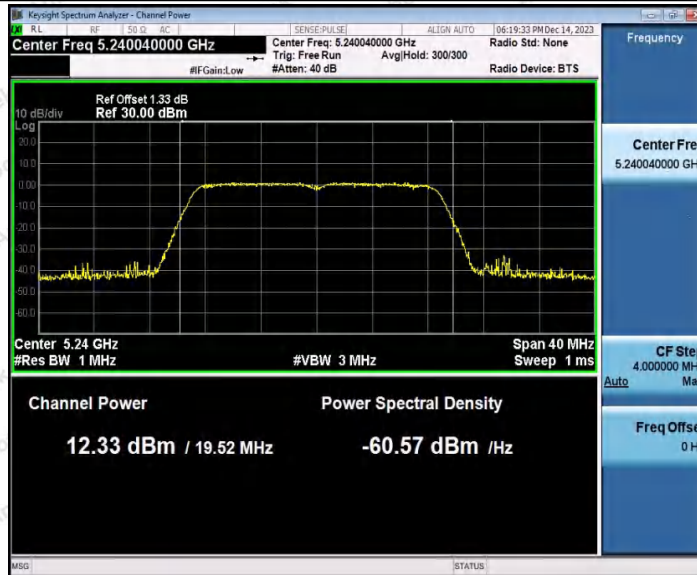

11AC20SISO_Ant1_5240

11AC20SISO_Ant2_5240

Shenzhen Anbotek Compliance Laboratory Limited

Address: 1/F., Building D, Sogood Science and Technology Park, Sanwei Community, Hangcheng Street, Bao'an District, Shenzhen, Guangdong, China.
Tel: (86) 0755-26066440 Fax: (86) 0755-26014772 Email: service@anbotek.com

Hotline: 400-003-0500
www.anbotek.com.cn