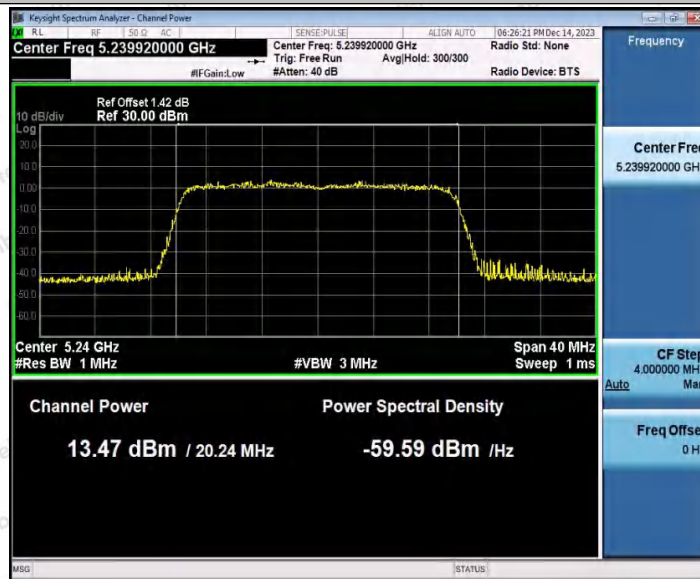

11AX20SISO_Ant2_5240