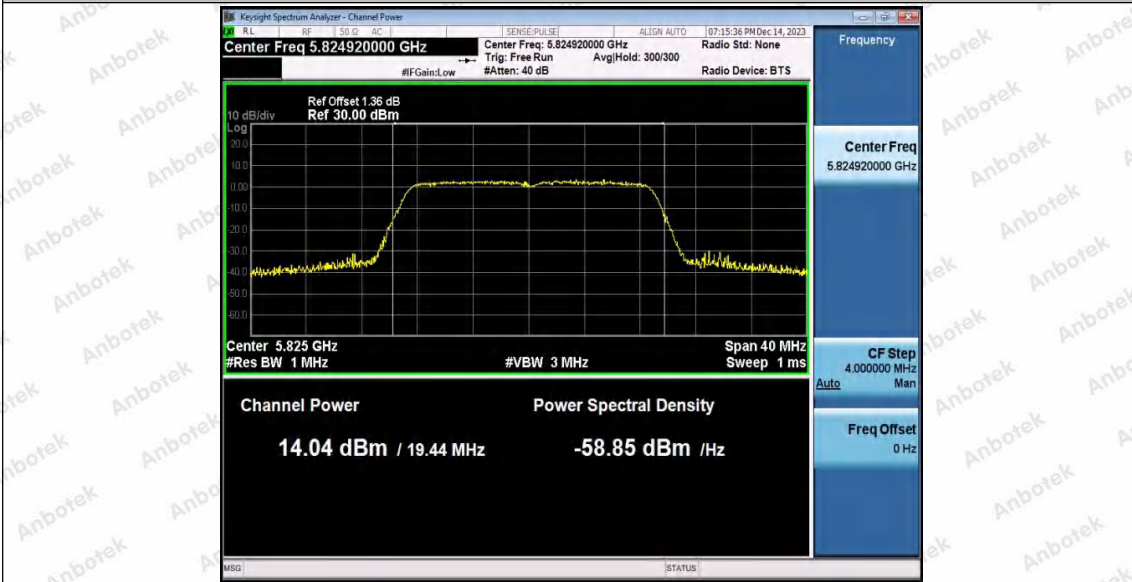

11AC40SISO_Ant1_5190