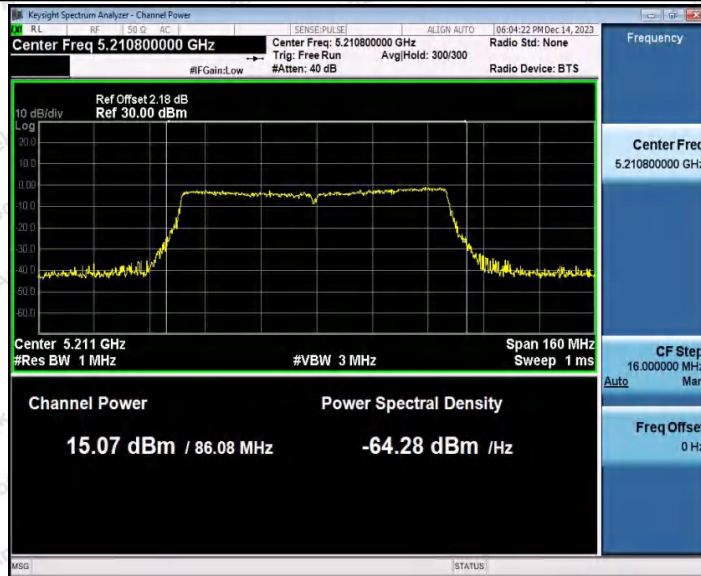

11AC80SISO_Ant1_5775