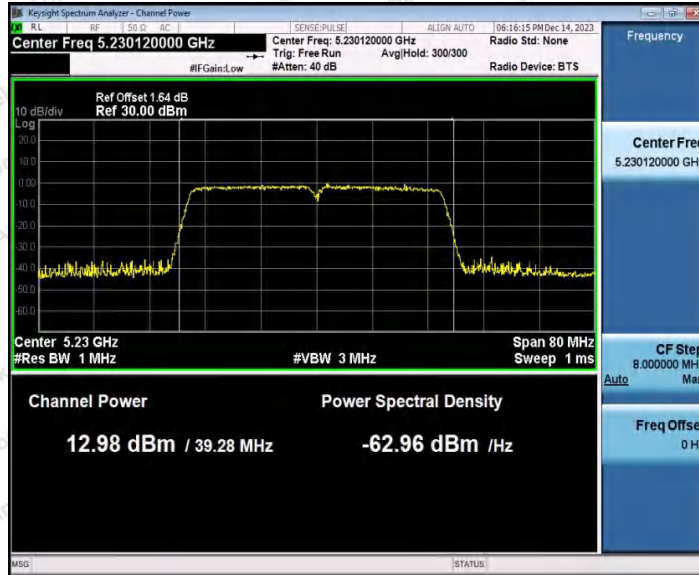

11N40SISO_Ant2_5230

Shenzhen Anbotek Compliance Laboratory Limited

Address: 1/F., Building D, Sogood Science and Technology Park, Sanwei Community, Hangcheng Street, Bao'an District, Shenzhen, Guangdong, China.
Tel: (86) 0755-26066440 Fax: (86) 0755-26014772 Email: service@anbotek.com

Hotline
400-003-0500
www.anbotek.com.cn