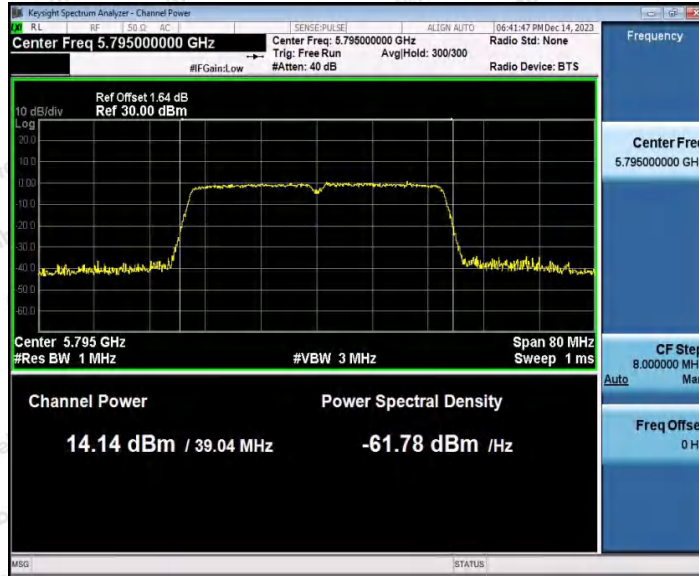

11N40SISO_Ant1_5795