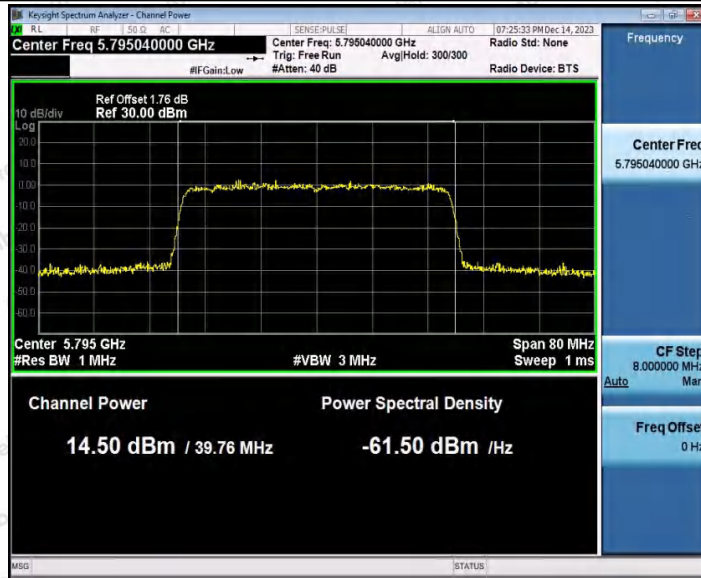

11AX40SISO_Ant2_5795