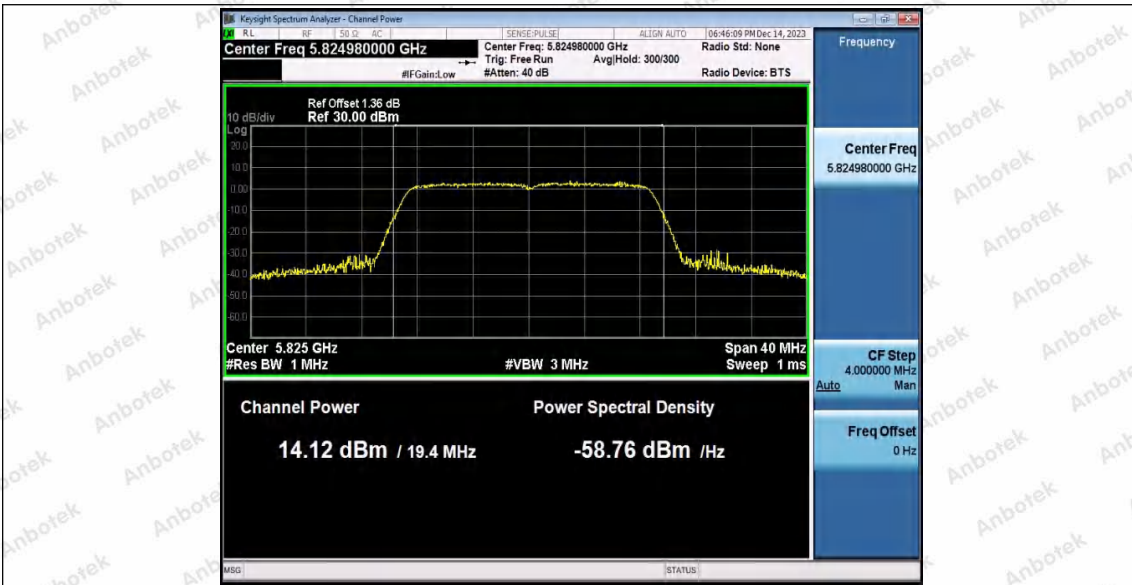

11AC20SISO_Ant2_5825