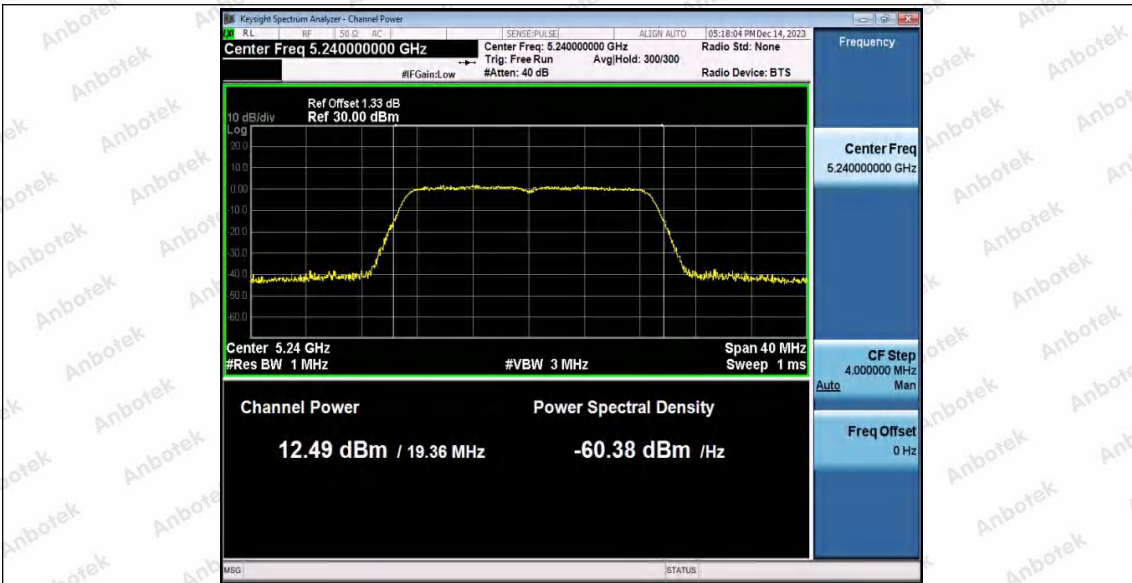

11N20SISO_Ant2_5240