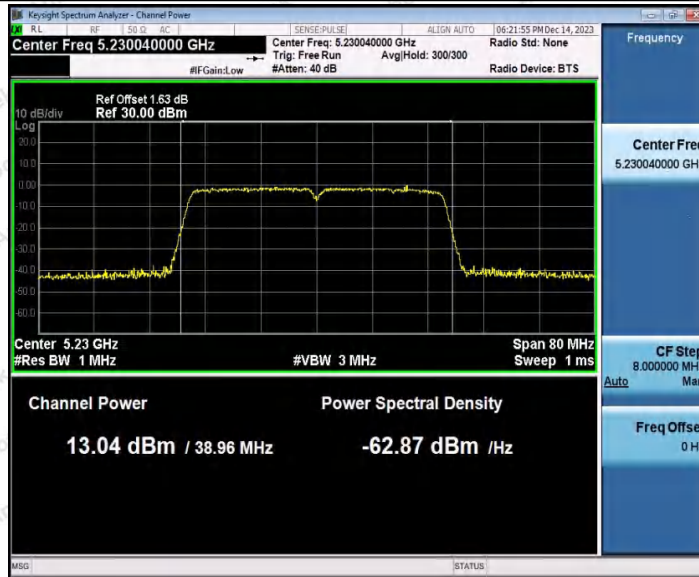

11AC40SISO_Ant1_5230

11AC40SISO_Ant2_5230

Shenzhen Anbotek Compliance Laboratory Limited

Address: 1/F., Building D, Sogood Science and Technology Park, Sanwei Community, Hangcheng Street, Bao'an District, Shenzhen, Guangdong, China.
Tel: (86) 0755-26066440 Fax: (86) 0755-26014772 Email: service@anbotek.com

Hotline
400-003-0500
www.anbotek.com.cn