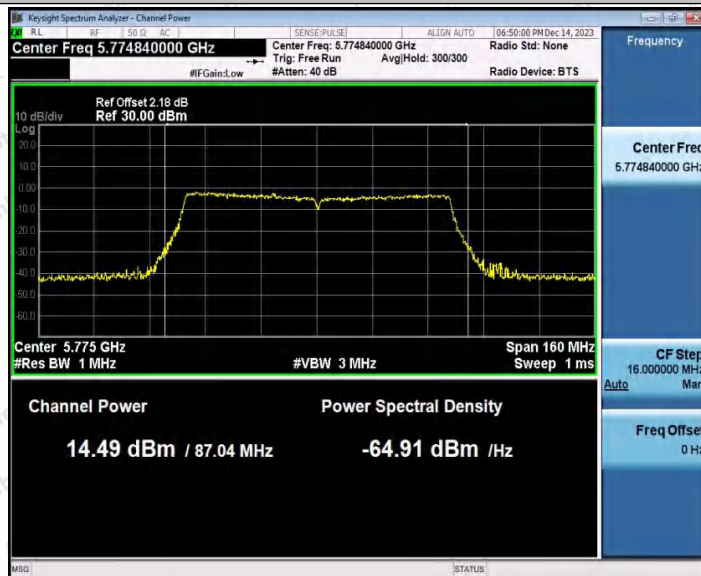

Hotline 400-003-0500
www.anbotek.com.cn

11AC80SISO_Ant2_5210

11AC80SISO_Ant1_5775

Shenzhen Anbotek Compliance Laboratory Limited

Address: 1/F., Building D, Sogood Science and Technology Park, Sanwei Community, Hangcheng Street, Bao'an District, Shenzhen, Guangdong, China.
Tel: (86) 0755-26066440 Fax: (86) 0755-26014772 Email: service@anbotek.com