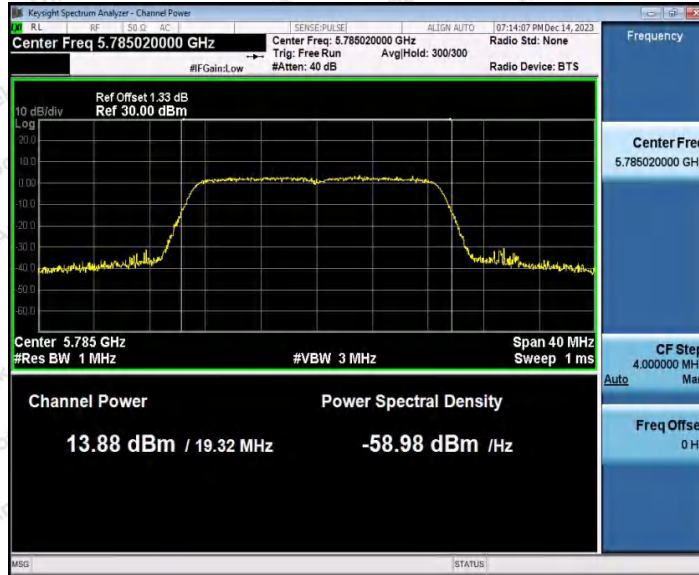

11AC20SISO_Ant2_5785

11AC20SISO_Ant1_5825

Shenzhen Anbotek Compliance Laboratory Limited

Address: 1/F., Building D, Sogood Science and Technology Park, Sanwei Community, Hangcheng Street, Bao'an District, Shenzhen, Guangdong, China.
Tel: (86) 0755-26066440 Fax: (86) 0755-26014772 Email: service@anbotek.com

Hotline
400-003-0500
www.anbotek.com.cn