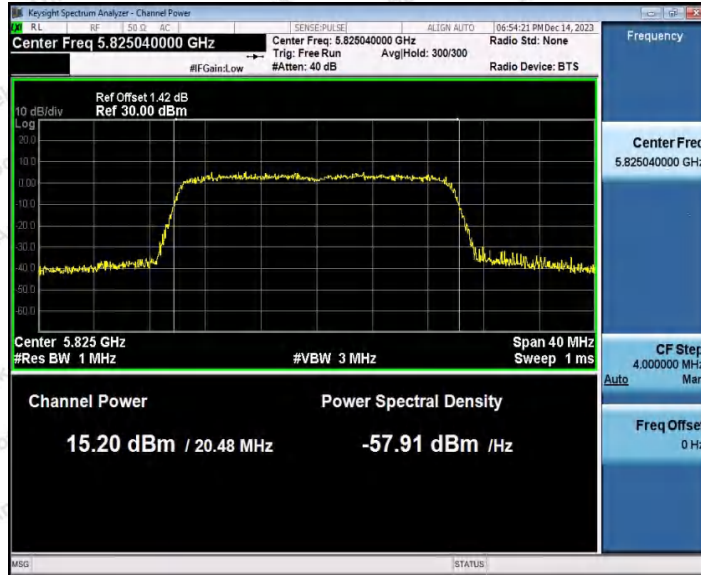

11AX20SISO_Ant1_5825

11AX20SISO_Ant2_5825

Shenzhen Anbotek Compliance Laboratory Limited

Address: 1/F., Building D, Sogood Science and Technology Park, Sanwei Community, Hangcheng Street, Bao'an District, Shenzhen, Guangdong, China.
Tel: (86) 0755-26066440 Fax: (86) 0755-26014772 Email: service@anbotek.com

Hotline
400-003-0500
www.anbotek.com.cn