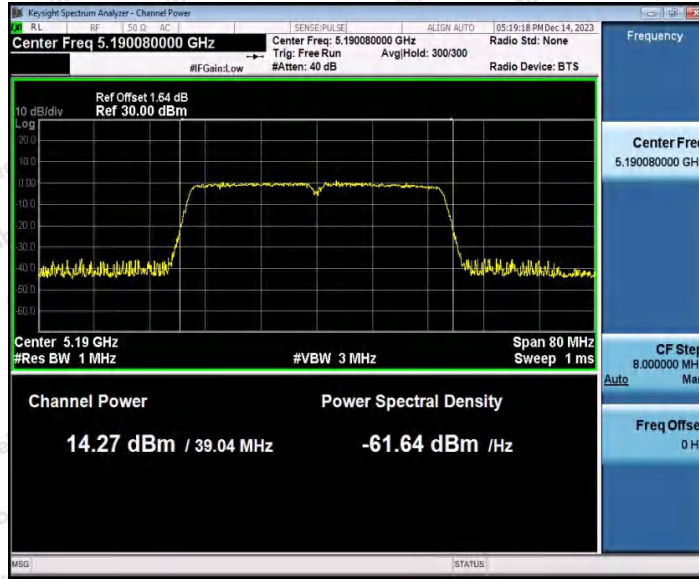

11N40SISO_Ant1_5230