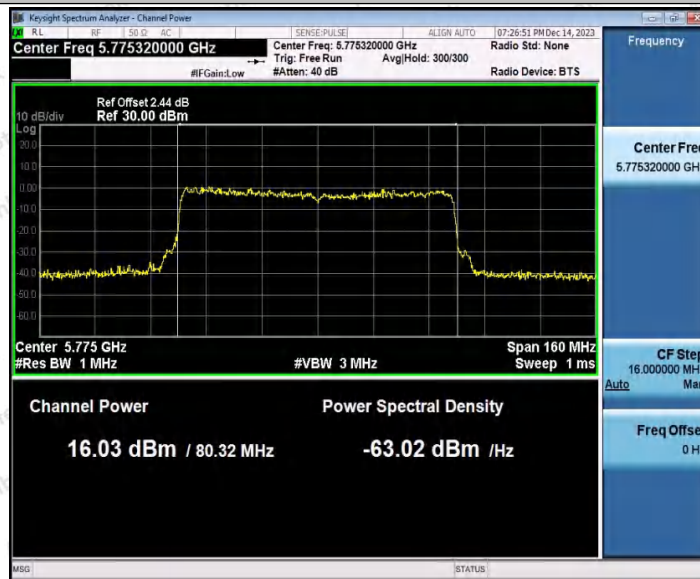

Shenzhen Anbotek Compliance Laboratory Limited

Address: 1/F., Building D, Sogood Science and Technology Park, Sanwei Community, Hangcheng Street, Bao'an District, Shenzhen, Guangdong, China.
Tel: (86) 0755-26066440 Fax: (86) 0755-26014772 Email: service@anbotek.com

Hotline
400-003-0500
www.anbotek.com.cn