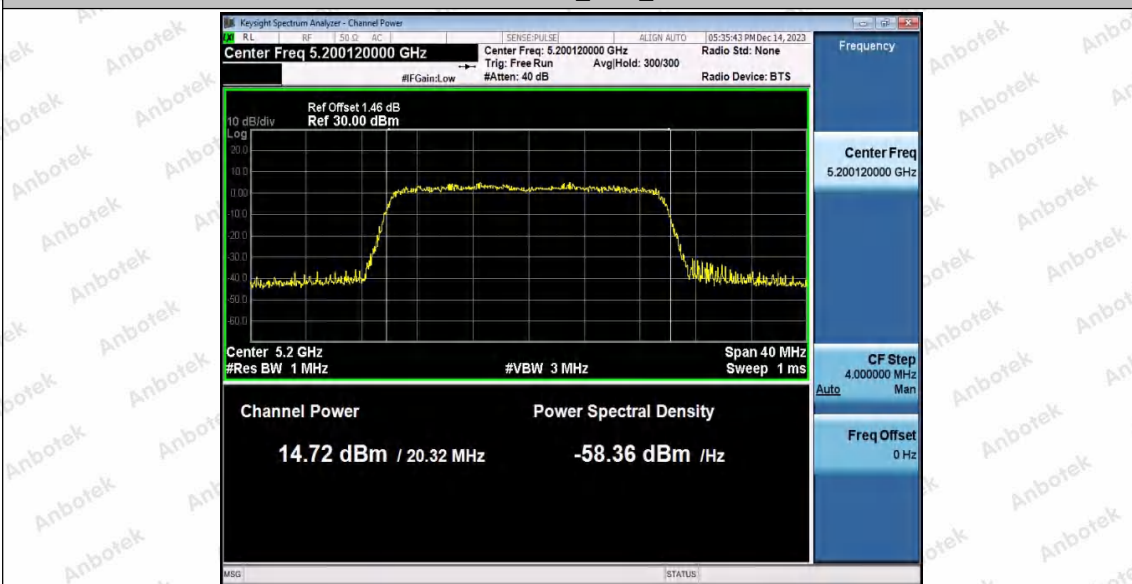

Hotline
400-003-0500
www.anbotek.com.cn

11AX20SISO_Ant1_5200

11AX20SISO_Ant2_5200

Shenzhen Anbotek Compliance Laboratory Limited

Address: 1/F., Building D, Sogood Science and Technology Park, Sanwei Community, Hangcheng Street, Bao'an District, Shenzhen, Guangdong, China.
Tel: (86) 0755-26066440 Fax: (86) 0755-26014772 Email: service@anbotek.com