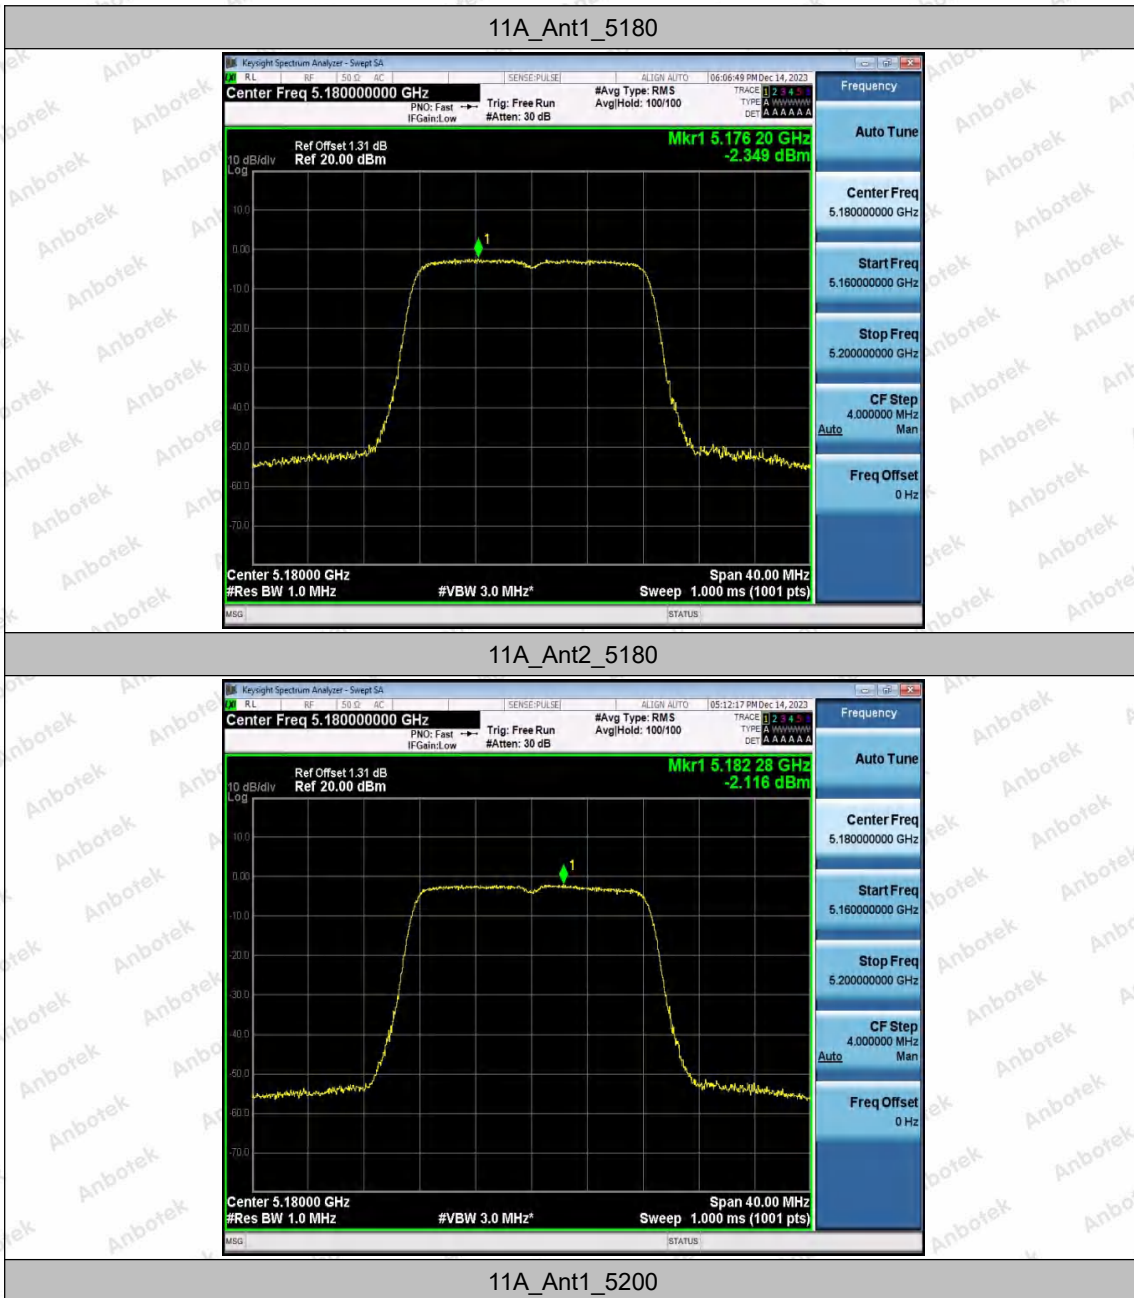

Test Graphs B1

Shenzhen Anbotek Compliance Laboratory Limited

Address: 1/F., Building D, Sogood Science and Technology Park, Sanwei Community, Hangcheng Street, Bao'an District, Shenzhen, Guangdong, China.
Tel: (86) 0755-26066440 Fax: (86) 0755-26014772 Email: service@anbotek.com

Hotline 400-003-0500
www.anbotek.com.cn