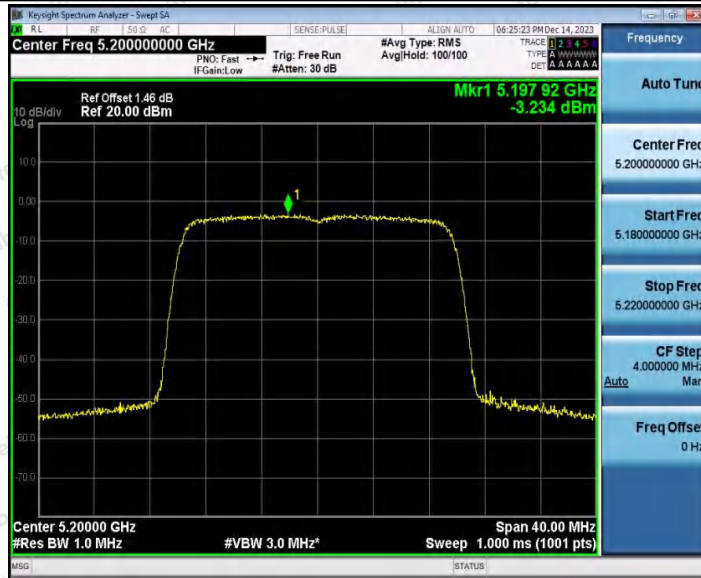

11AX20SISO_Ant2_5200