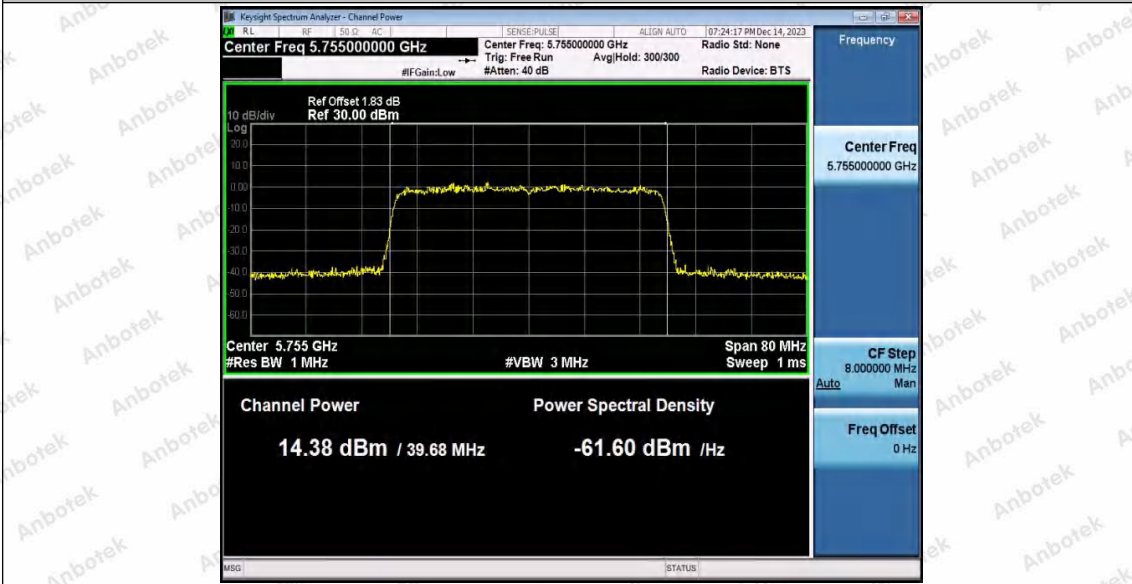

11AX40SISO_Ant1_5795