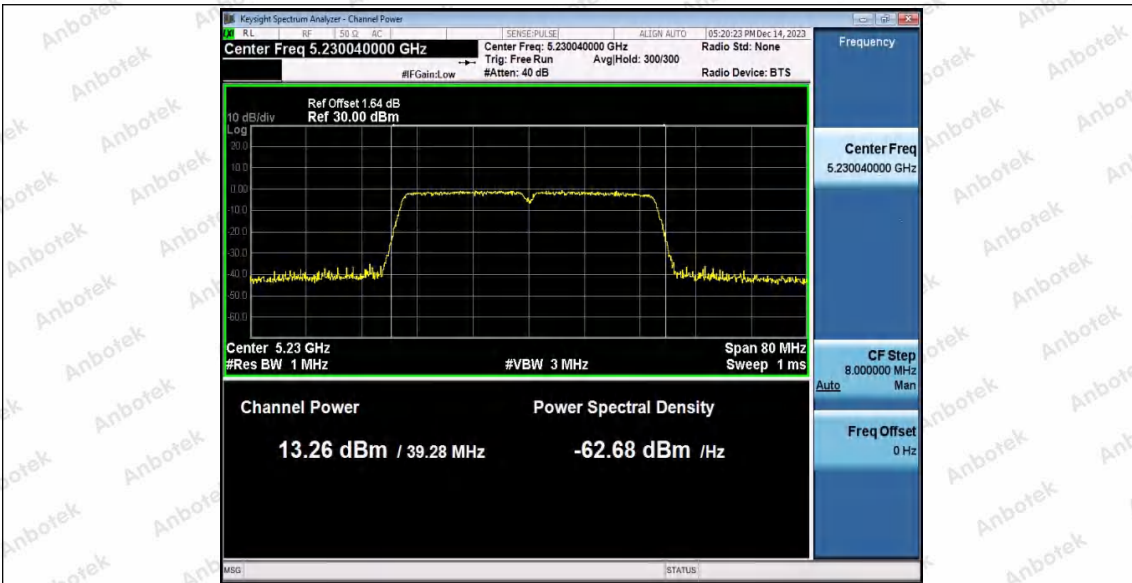

11N40SISO_Ant1_5755