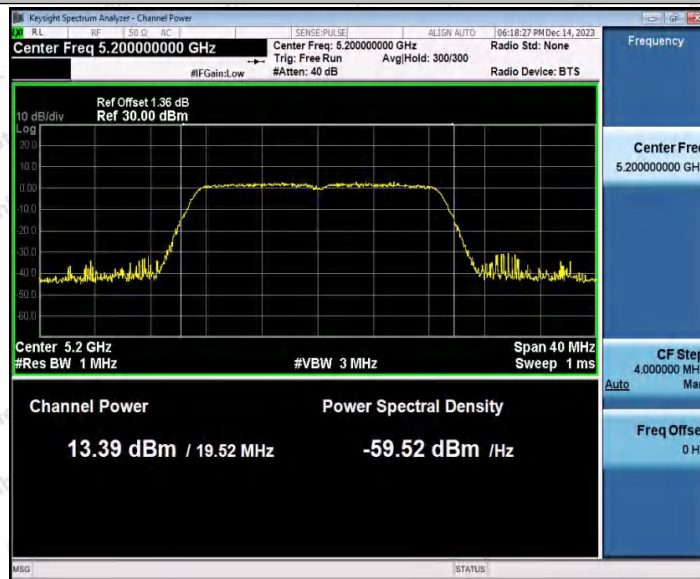

Hotline 400-003-0500
 www.anbotek.com.cn

11AC20SISO_Ant2_5180

11AC20SISO_Ant1_5200

Shenzhen Anbotek Compliance Laboratory Limited

Address: 1/F., Building D, Sogood Science and Technology Park, Sanwei Community, Hangcheng Street, Bao'an District, Shenzhen, Guangdong, China.
Tel: (86) 0755-26066440 Fax: (86) 0755-26014772 Email: service@anbotek.com