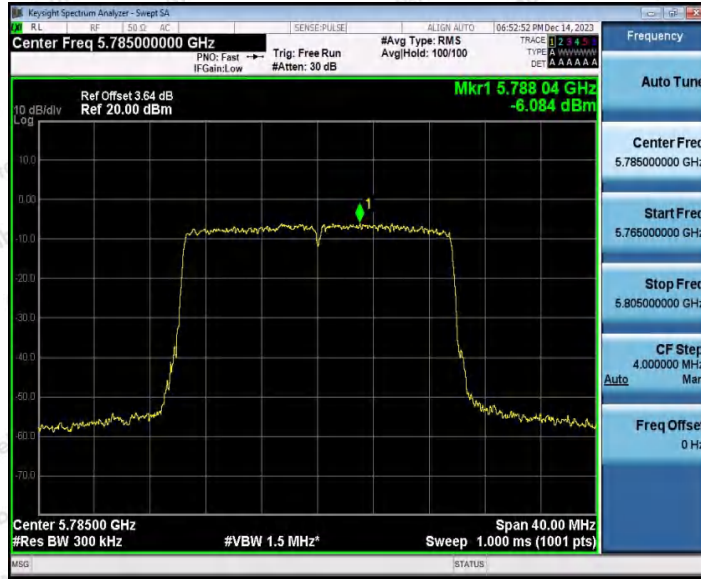

11AX20SISO_Ant1_5785

11AX20SISO_Ant2_5785