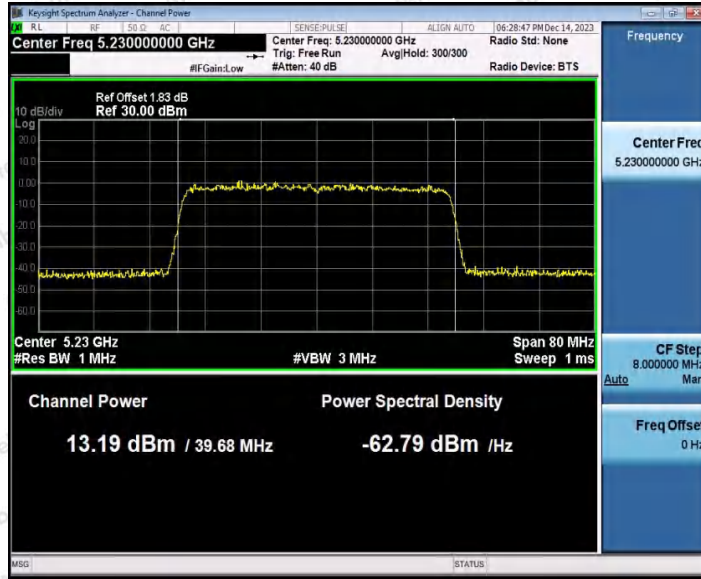

11AX40SISO_Ant1_5230