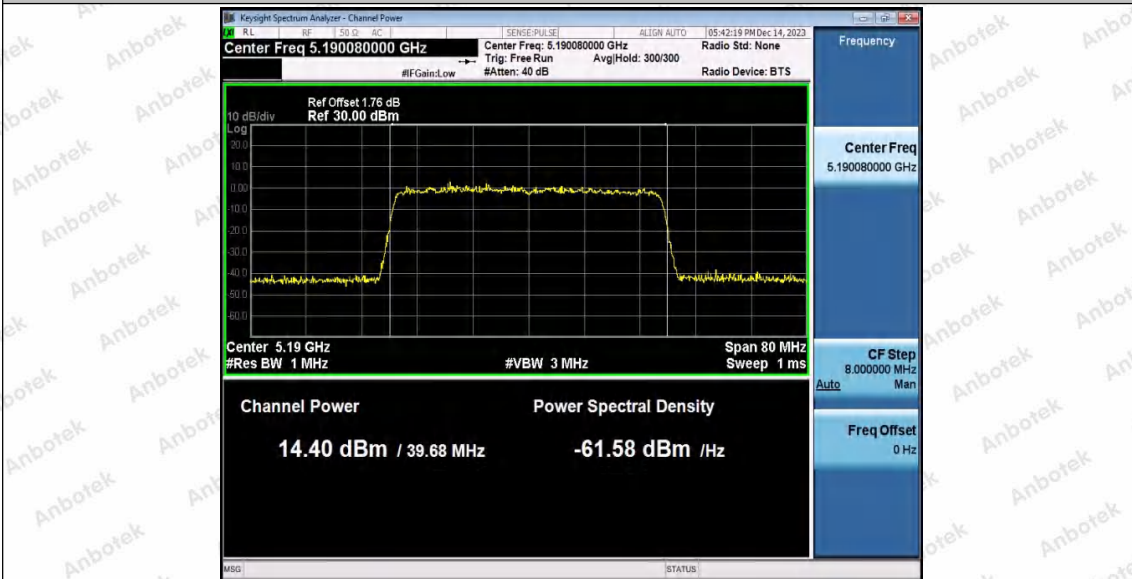

Hotline
 400-003-0500
www.anbotek.com.cn

11AX40SISO_Ant1_5190

11AX40SISO_Ant2_5190

Shenzhen Anbotek Compliance Laboratory Limited

Address: 1/F., Building D, Sogood Science and Technology Park, Sanwei Community, Hangcheng Street, Bao'an District, Shenzhen, Guangdong, China.
Tel: (86) 0755-26066440 Fax: (86) 0755-26014772 Email: service@anbotek.com