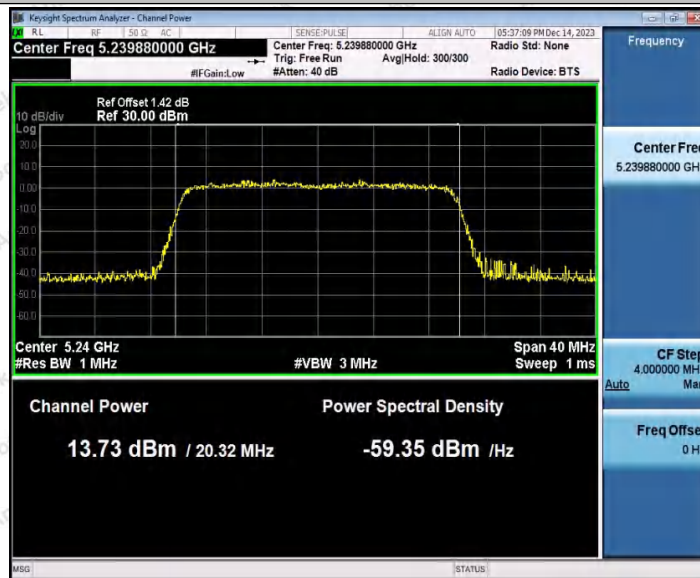

11AX20SISO_Ant1_5745

Shenzhen Anbotek Compliance Laboratory Limited

Address: 1/F., Building D, Sogood Science and Technology Park, Sanwei Community, Hangcheng Street, Bao'an District, Shenzhen, Guangdong, China.
Tel: (86) 0755-26066440 Fax: (86) 0755-26014772 Email: service@anbotek.com

Hotline
400-003-0500
www.anbotek.com.cn