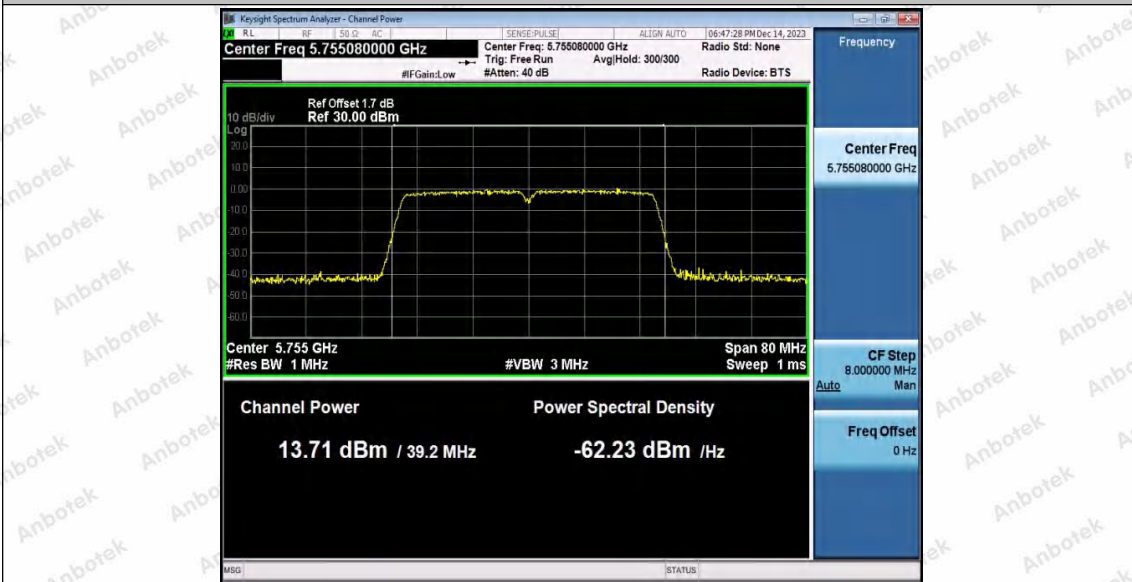

11AC40SISO_Ant2_5755