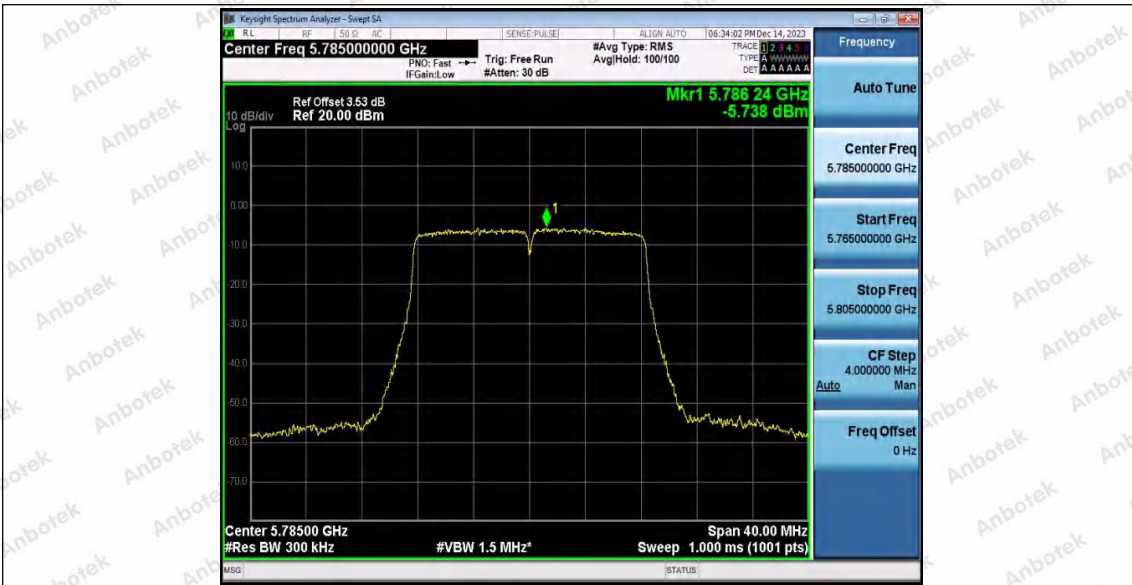

11A_Ant2_5785