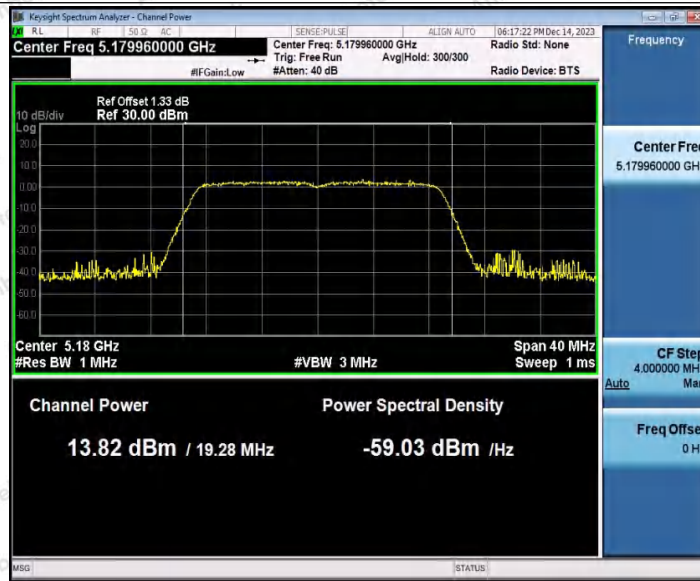

11AC20SISO_Ant2_5180