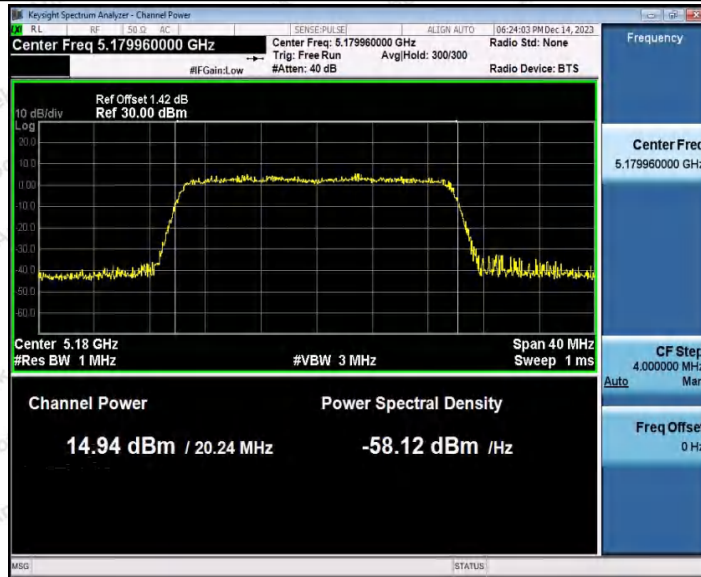

11AX20SISO_Ant1_5180

11AX20SISO_Ant2_5180

Shenzhen Anbotek Compliance Laboratory Limited

Address: 1/F., Building D, Sogood Science and Technology Park, Sanwei Community, Hangcheng Street, Bao'an District, Shenzhen, Guangdong, China.
Tel: (86) 0755-26066440 Fax: (86) 0755-26014772 Email: service@anbotek.com

Hotline
400-003-0500
www.anbotek.com.cn