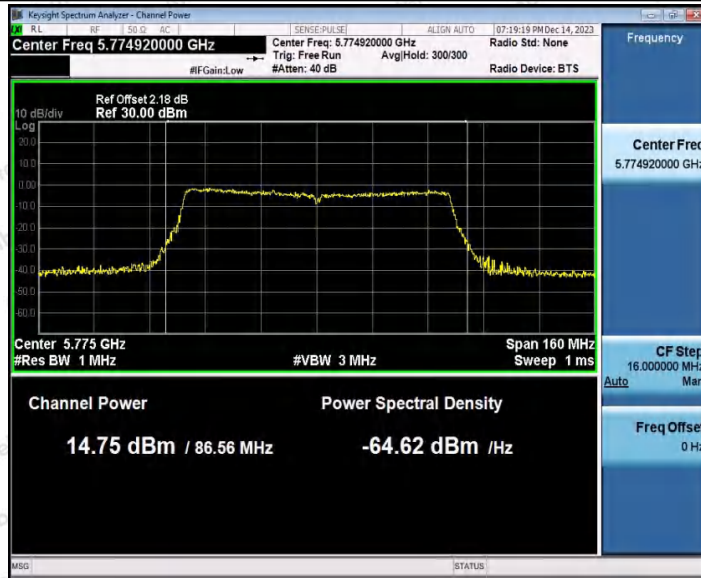

11AC80SISO_Ant2_5775