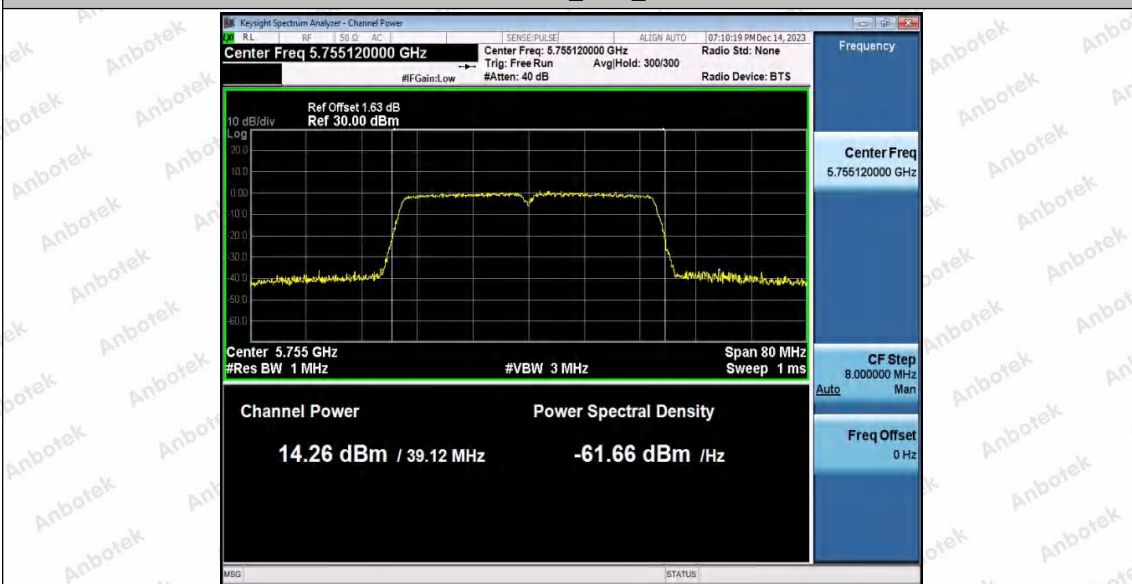

Hotline
 400-003-0500
 www.anbotek.com.cn

11N40SISO_Ant1_5755

11N40SISO_Ant2_5755

Shenzhen Anbotek Compliance Laboratory Limited

Address: 1/F., Building D, Sogood Science and Technology Park, Sanwei Community, Hangcheng Street, Bao'an District, Shenzhen, Guangdong, China.
 Tel: (86) 0755-26066440 Fax: (86) 0755-26014772 Email: service@anbotek.com