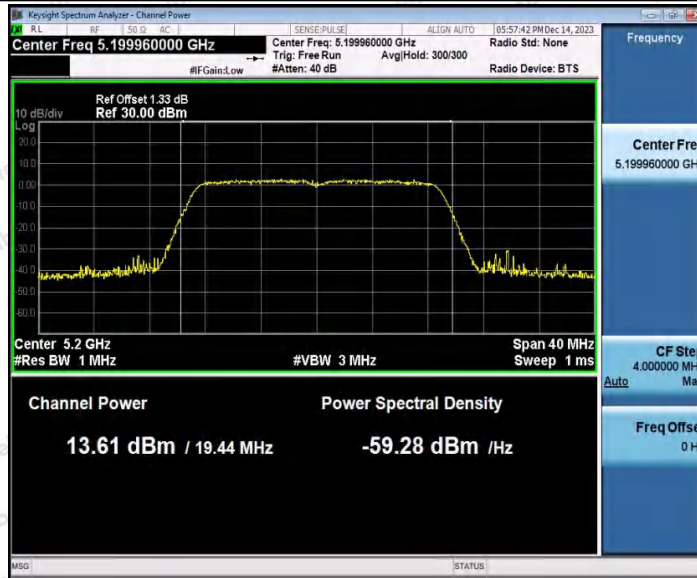

11AC20SISO_Ant2_5200