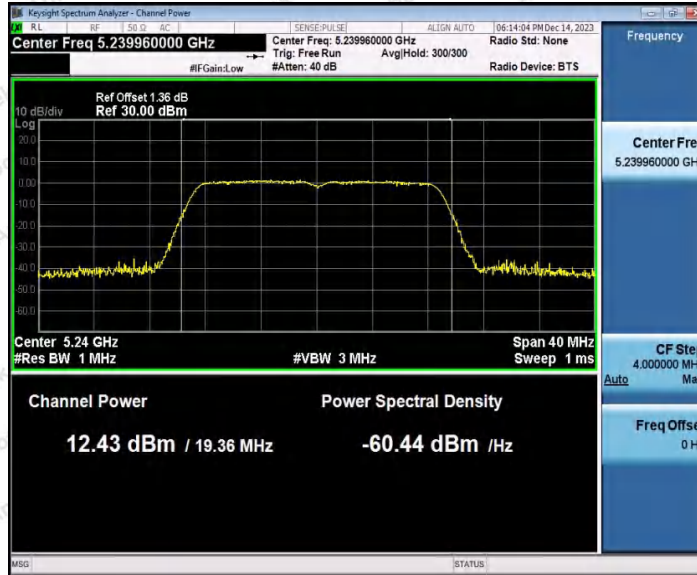

11N20SISO_Ant1_5240

Shenzhen Anbotek Compliance Laboratory Limited

Address: 1/F., Building D, Sogood Science and Technology Park, Sanwei Community, Hangcheng Street, Bao'an District, Shenzhen, Guangdong, China.
Tel: (86) 0755-26066440 Fax: (86) 0755-26014772 Email: service@anbotek.com

Hotline
400-003-0500
www.anbotek.com.cn