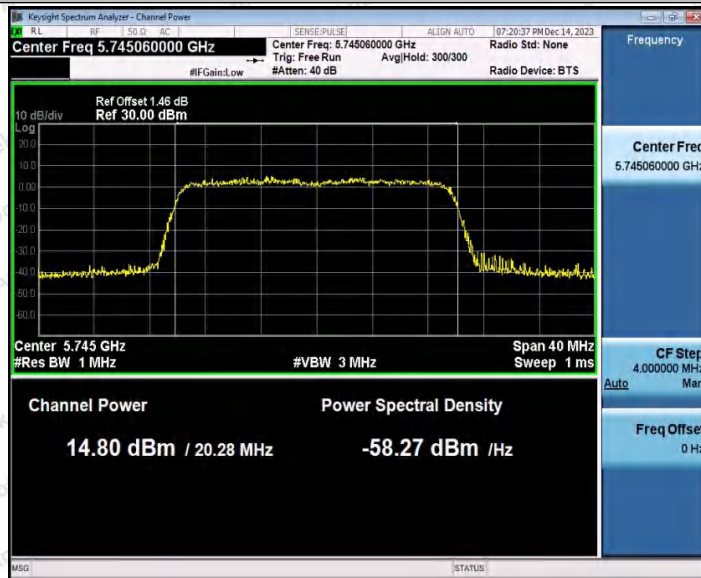

11AX20SISO_Ant1_5785