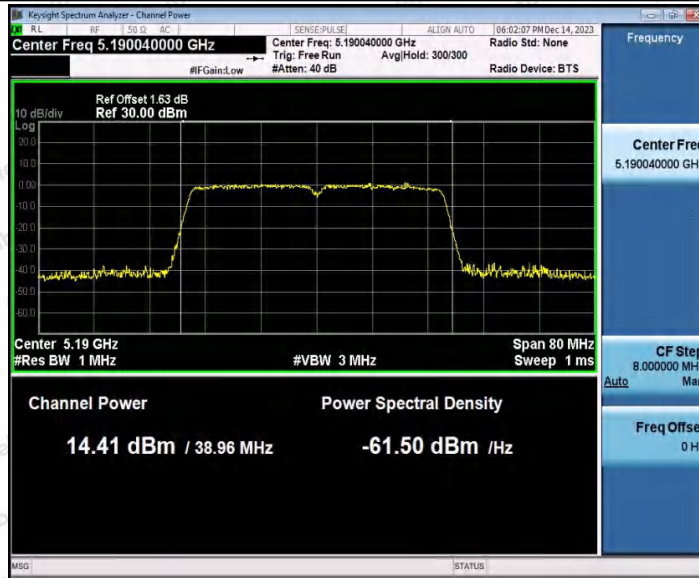

11AC40SISO_Ant2_5190