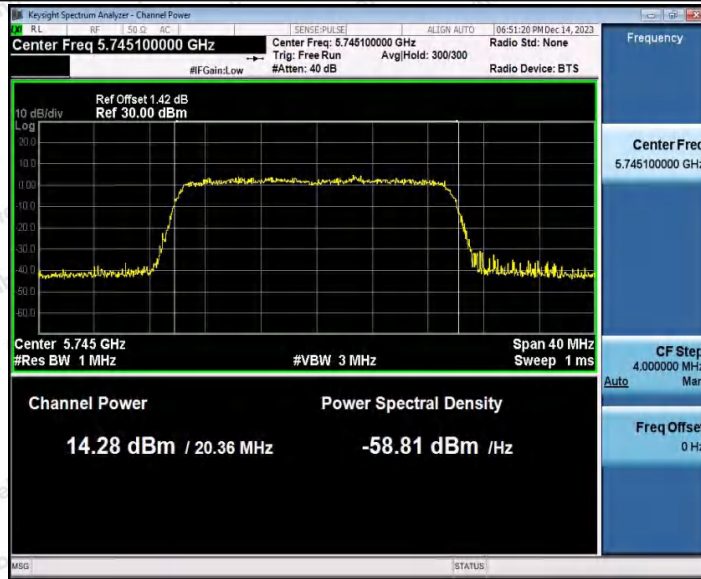

11AX20SISO_Ant2_5745