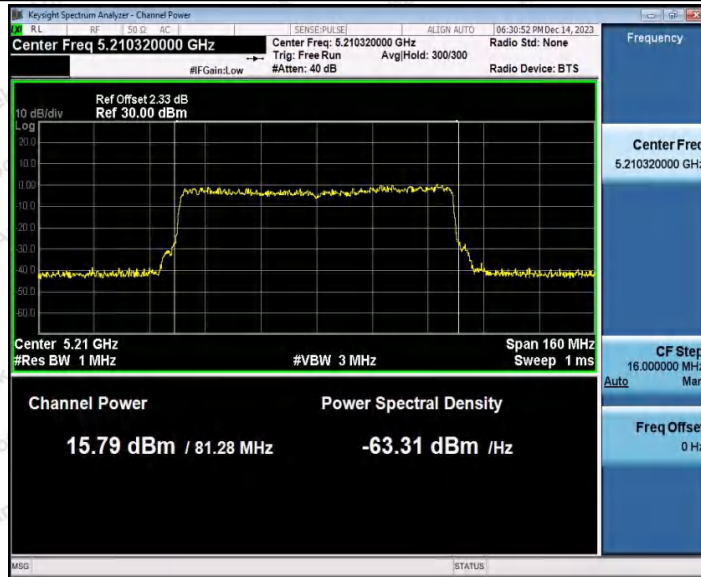

11AX80SISO_Ant1_5210

11AX80SISO_Ant2_5210

Shenzhen Anbotek Compliance Laboratory Limited

Address: 1/F., Building D, Sogood Science and Technology Park, Sanwei Community, Hangcheng Street, Bao'an District, Shenzhen, Guangdong, China.
Tel: (86) 0755-26066440 Fax: (86) 0755-26014772 Email: service@anbotek.com

Hotline
400-003-0500
www.anbotek.com.cn