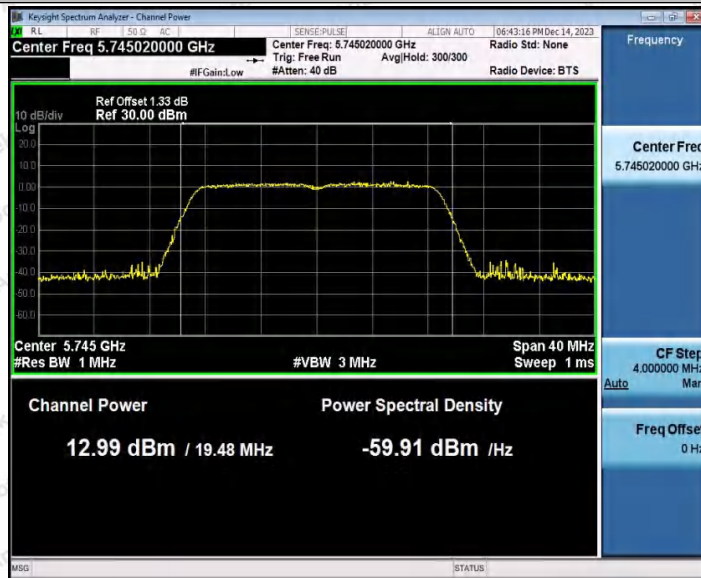

11AC20SISO_Ant2_5745