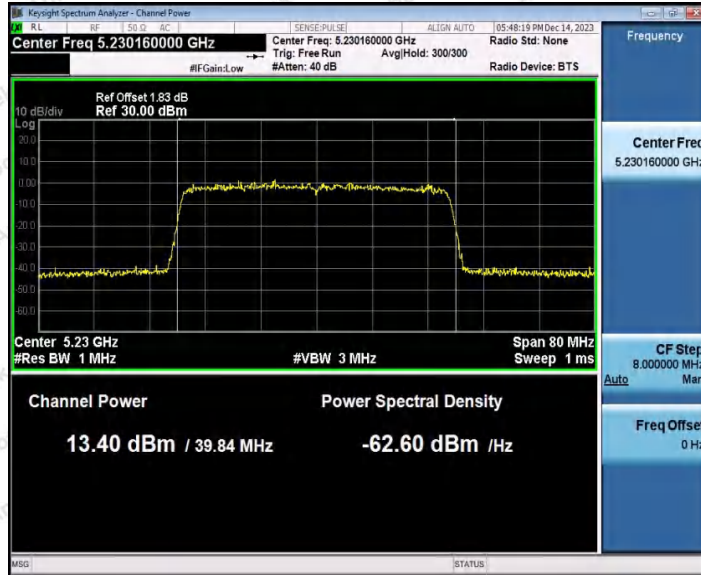

11AX40SISO_Ant2_5230

11AX40SISO_Ant1_5755

Shenzhen Anbotek Compliance Laboratory Limited

Address: 1/F., Building D, Sogood Science and Technology Park, Sanwei Community, Hangcheng Street, Bao'an District, Shenzhen, Guangdong, China.
Tel: (86) 0755-26066440 Fax: (86) 0755-26014772 Email: service@anbotek.com

Hotline: 400-003-0500
www.anbotek.com.cn