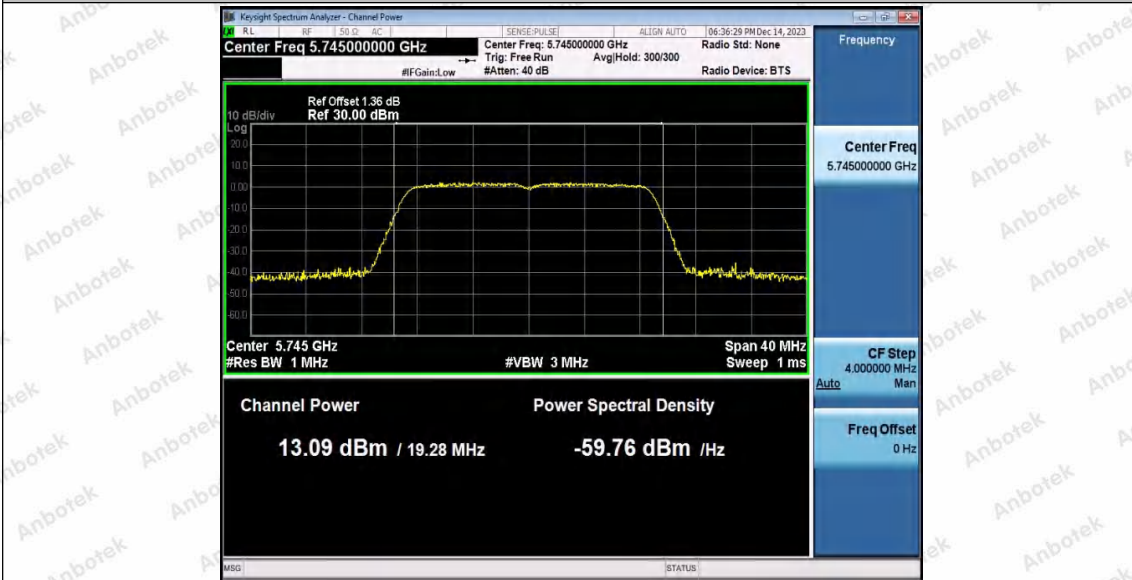

11N20SISO_Ant1_5745