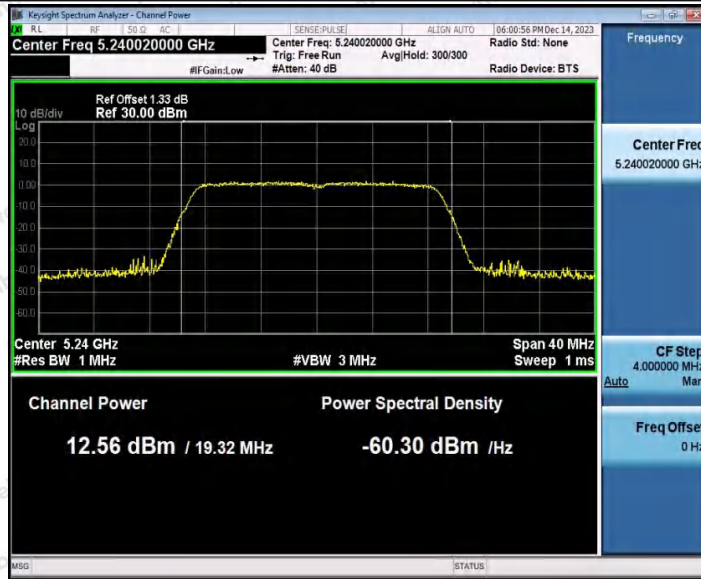

11AC20SISO_Ant1_5745