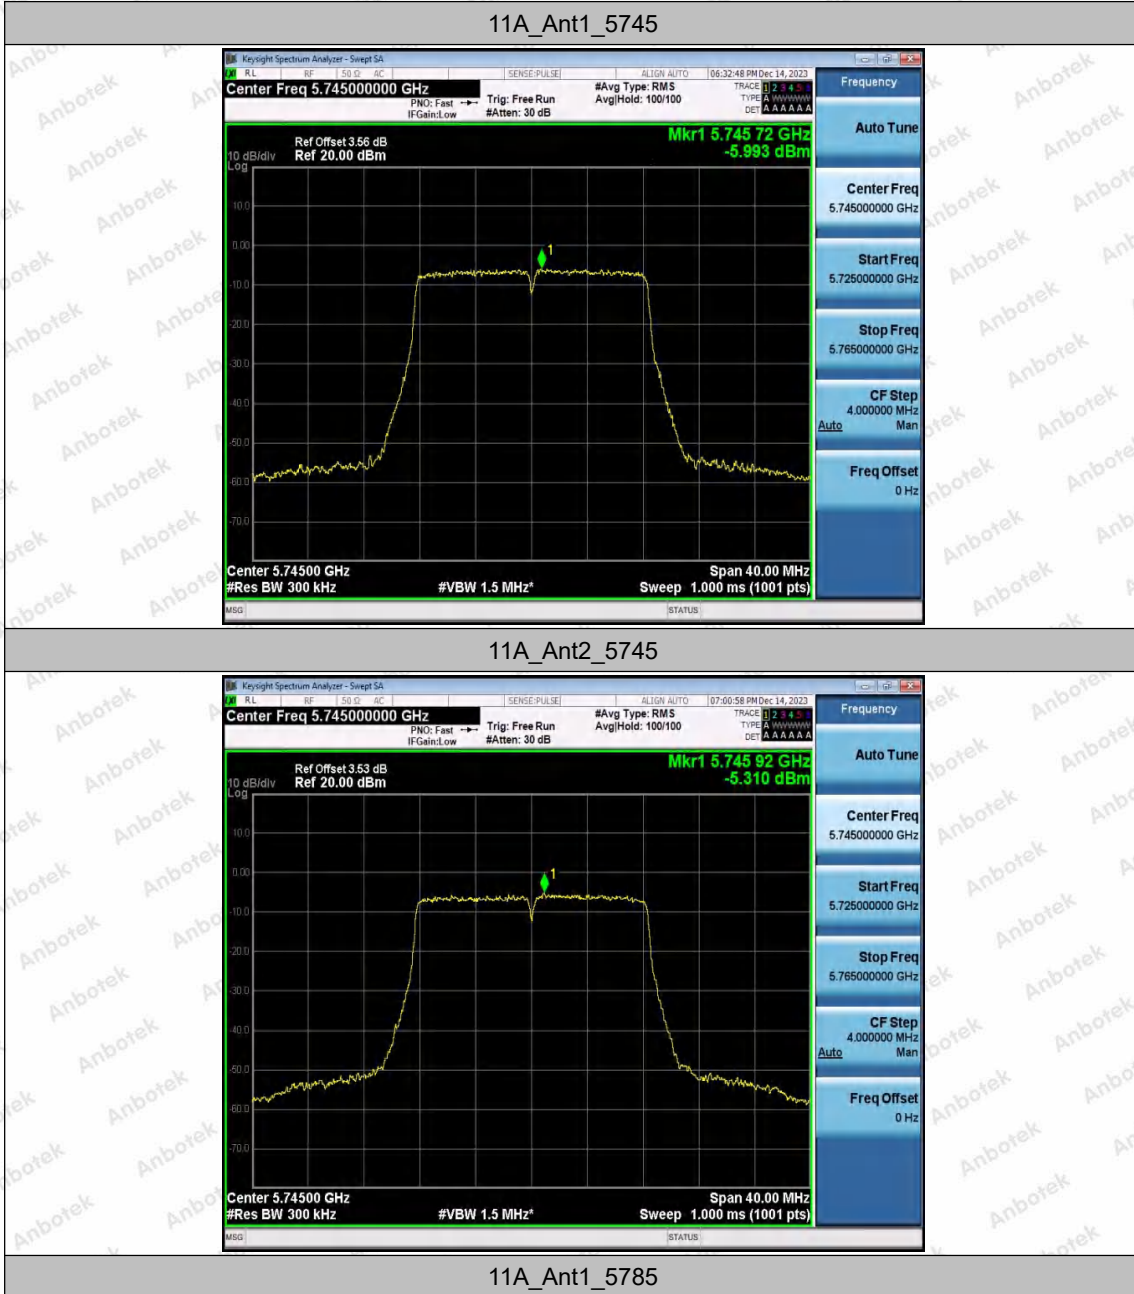

Test Graphs B4

Shenzhen Anbotek Compliance Laboratory Limited

Address: 1/F., Building D, Sogood Science and Technology Park, Sanwei Community, Hangcheng Street, Bao'an District, Shenzhen, Guangdong, China.
Tel: (86) 0755-26066440 Fax: (86) 0755-26014772 Email: service@anbotek.com

Hotline
400-003-0500
www.anbotek.com.cn