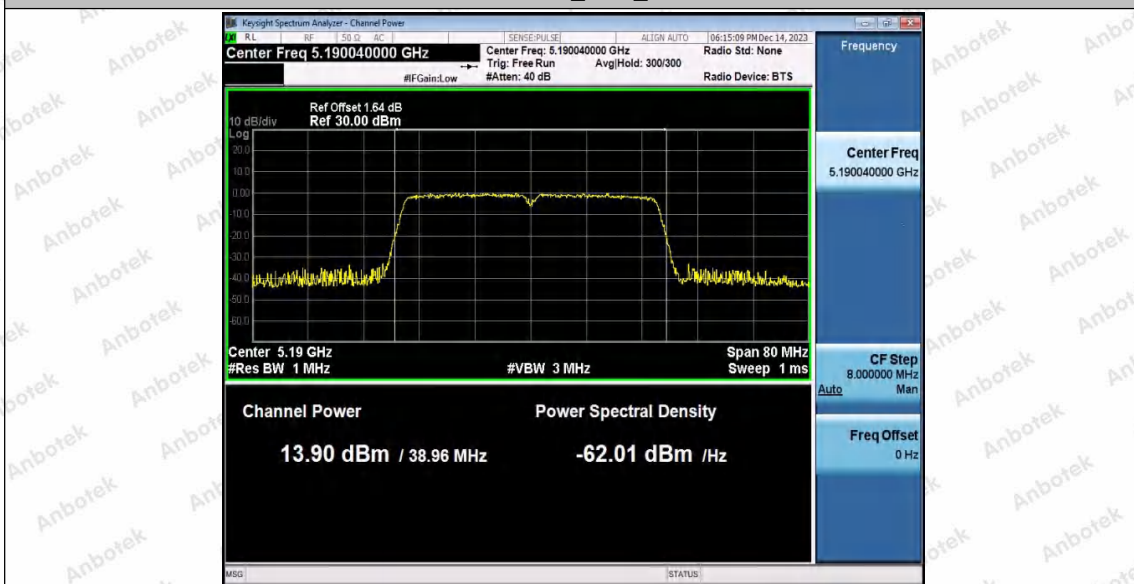

Hotline: 400-003-0500
 www.anbotek.com.cn

11N20SISO_Ant2_5825

11N40SISO_Ant1_5190

Shenzhen Anbotek Compliance Laboratory Limited

Address: 1/F., Building D, Sogood Science and Technology Park, Sanwei Community, Hangcheng Street, Bao'an District, Shenzhen, Guangdong, China.
Tel: (86) 0755-26066440 Fax: (86) 0755-26014772 Email: service@anbotek.com