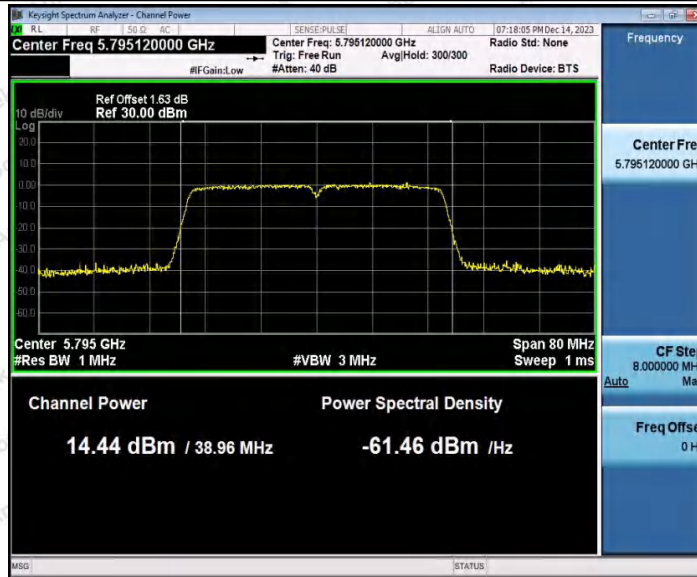

11AC40SISO_Ant2_5795

11AC80SISO_Ant1_5210

Shenzhen Anbotek Compliance Laboratory Limited

Address: 1/F., Building D, Sogood Science and Technology Park, Sanwei Community, Hangcheng Street, Bao'an District, Shenzhen, Guangdong, China.
Tel: (86) 0755-26066440 Fax: (86) 0755-26014772 Email: service@anbotek.com

Hotline 400-003-0500
www.anbotek.com.cn