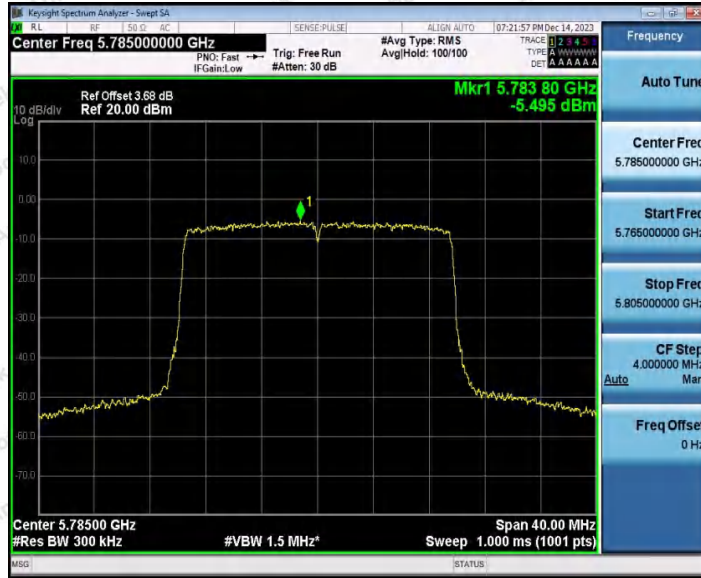

11AX20SISO_Ant1_5825

Shenzhen Anbotek Compliance Laboratory Limited

Address: 1/F., Building D, Sogood Science and Technology Park, Sanwei Community, Hangcheng Street, Bao'an District, Shenzhen, Guangdong, China.
Tel: (86) 0755-26066440 Fax: (86) 0755-26014772 Email: service@anbotek.com

Hotline 400-003-0500
www.anbotek.com.cn