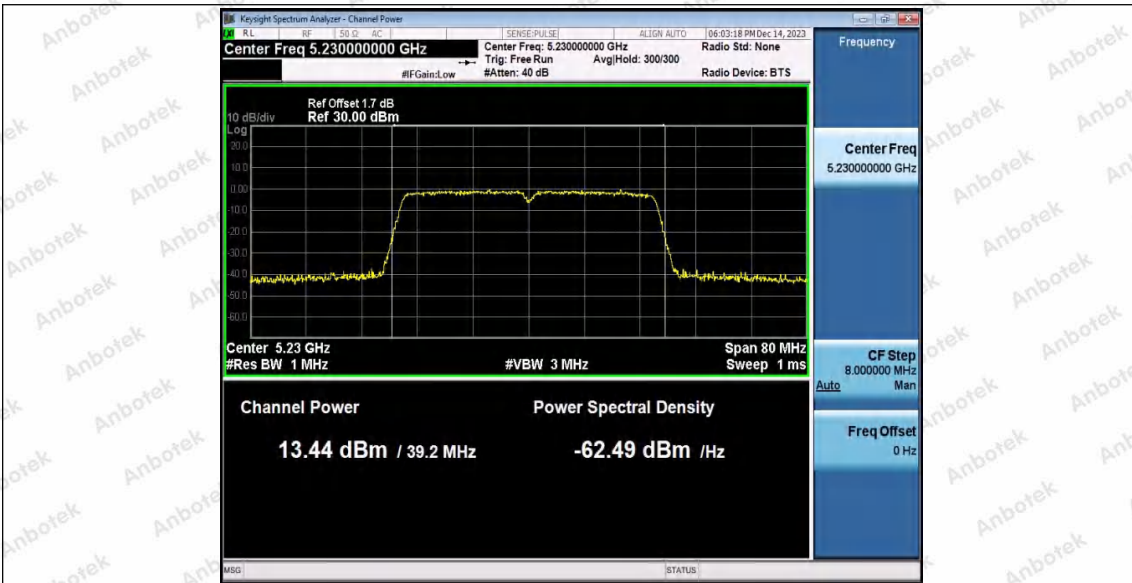

11AC40SISO_Ant1_5755