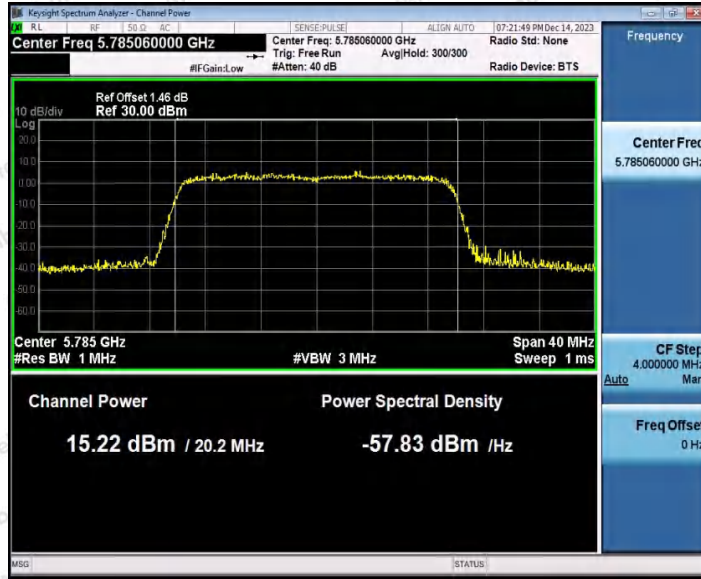

11AX20SISO_Ant2_5785