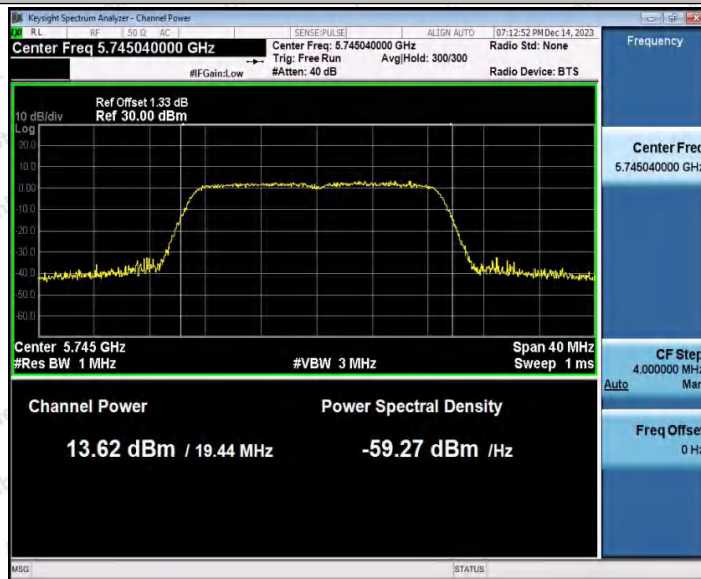

Hotline: 400-003-0500
www.anbotek.com.cn

11AC20SISO_Ant1_5745

11AC20SISO_Ant2_5745

Shenzhen Anbotek Compliance Laboratory Limited

Address: 1/F., Building D, Sogood Science and Technology Park, Sanwei Community, Hangcheng Street, Bao'an District, Shenzhen, Guangdong, China.
Tel: (86) 0755-26066440 Fax: (86) 0755-26014772 Email: service@anbotek.com