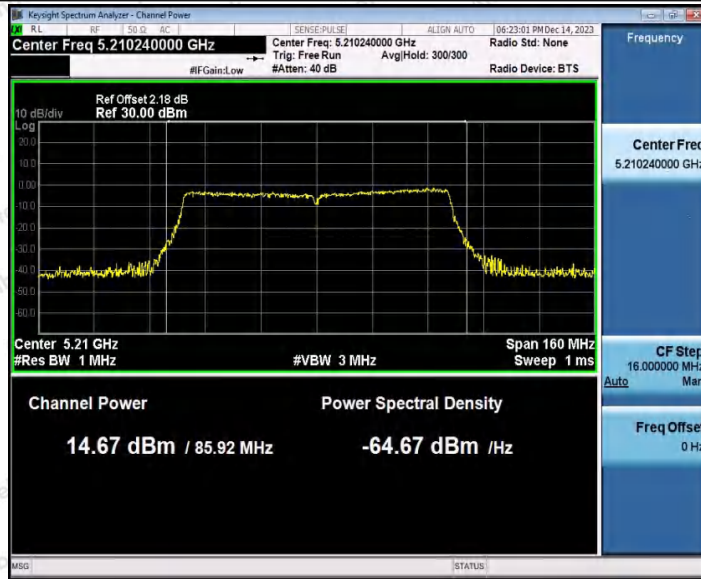

11AC80SISO_Ant2_5210