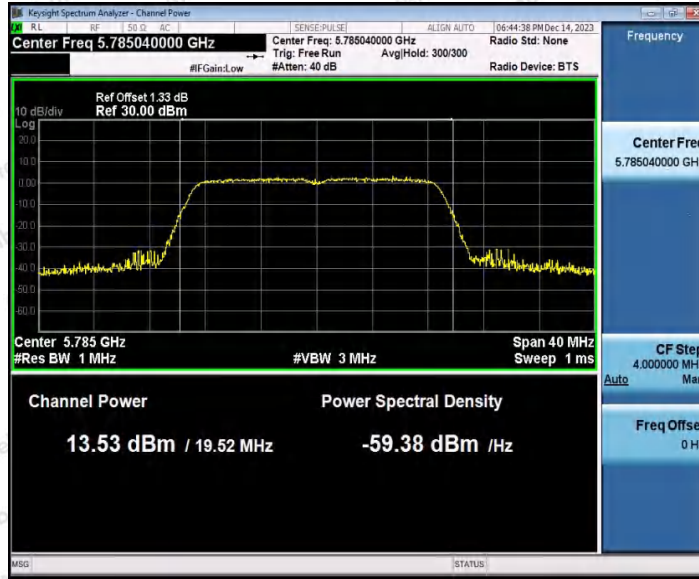

11AC20SISO_Ant1_5785