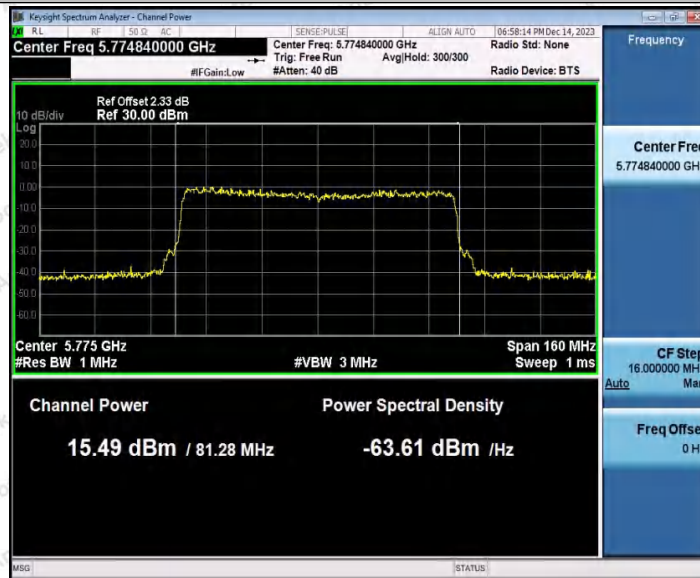

11AX80SISO_Ant2_5775