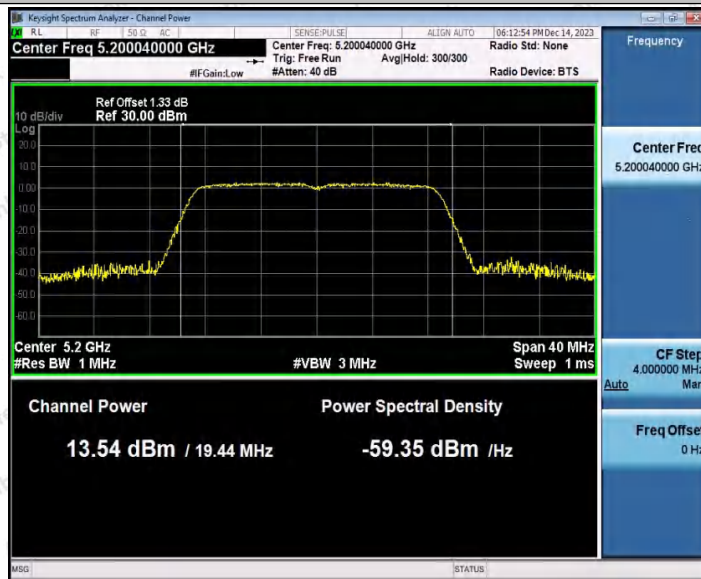

11N20SISO_Ant2_5180

11N20SISO_Ant1_5200

Shenzhen Anbotek Compliance Laboratory Limited

Address: 1/F., Building D, Sogood Science and Technology Park, Sanwei Community, Hangcheng Street, Bao'an District, Shenzhen, Guangdong, China.
Tel: (86) 0755-26066440 Fax: (86) 0755-26014772 Email: service@anbotek.com