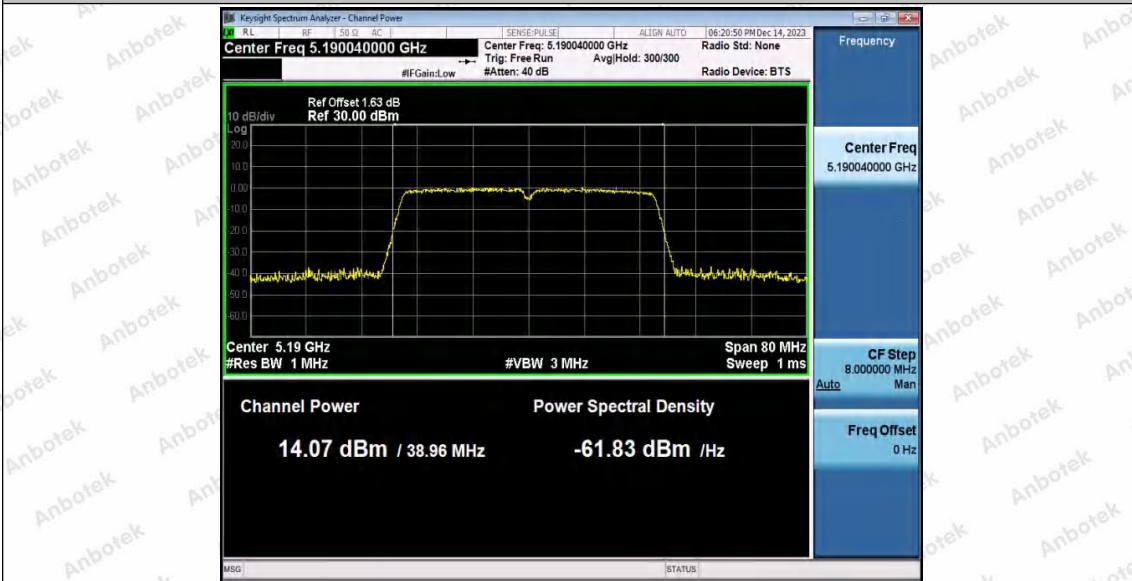

Hotline
400-003-0500
www.anbotek.com.cn

11AC20SISO_Ant2_5825

11AC40SISO_Ant1_5190

Shenzhen Anbotek Compliance Laboratory Limited

Address: 1/F., Building D, Sogood Science and Technology Park, Sanwei Community, Hangcheng Street, Bao'an District, Shenzhen, Guangdong, China.
Tel: (86) 0755-26066440 Fax: (86) 0755-26014772 Email: service@anbotek.com