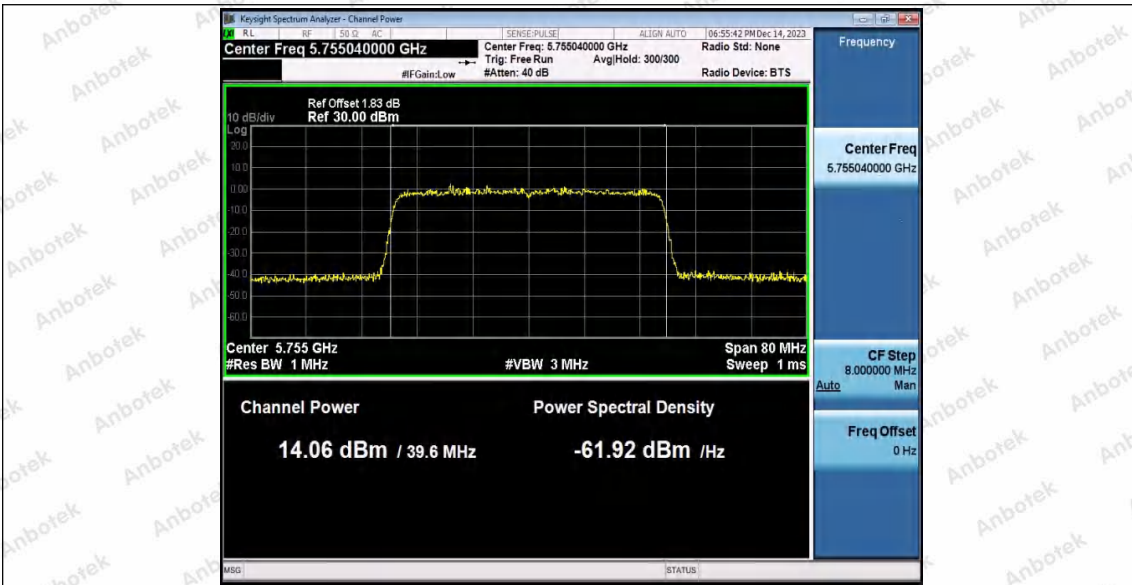

11AX40SISO_Ant2_5755