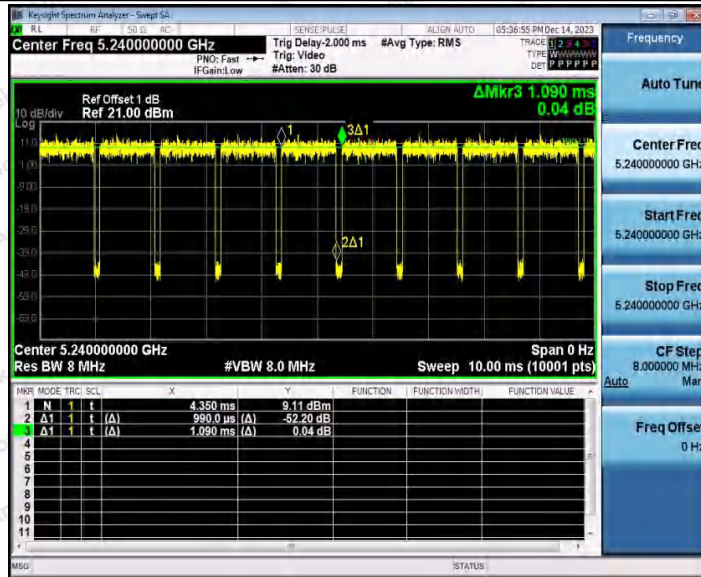

11AX20SISO_Ant1_5745

Shenzhen Anbotek Compliance Laboratory Limited

Address: 1/F., Building D, Sogood Science and Technology Park, Sanwei Community, Hangcheng Street, Bao'an District, Shenzhen, Guangdong, China.
Tel: (86) 0755-26066440 Fax: (86) 0755-26014772 Email: service@anbotek.com

Hotline: 400-003-0500
www.anbotek.com.cn