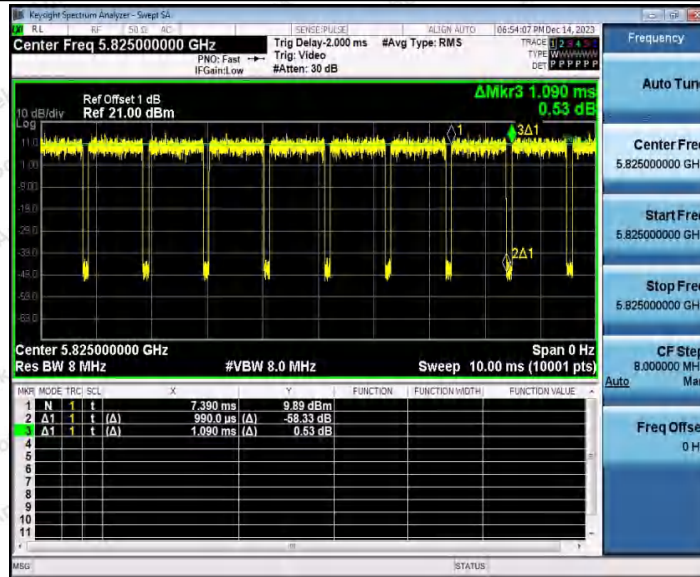

11AX20SISO_Ant2_5825

Shenzhen Anbotek Compliance Laboratory Limited

Address: 1/F., Building D, Sogood Science and Technology Park, Sanwei Community, Hangcheng Street, Bao'an District, Shenzhen, Guangdong, China.
Tel: (86) 0755-26066440 Fax: (86) 0755-26014772 Email: service@anbotek.com

Hotline 400-003-0500
www.anbotek.com.cn