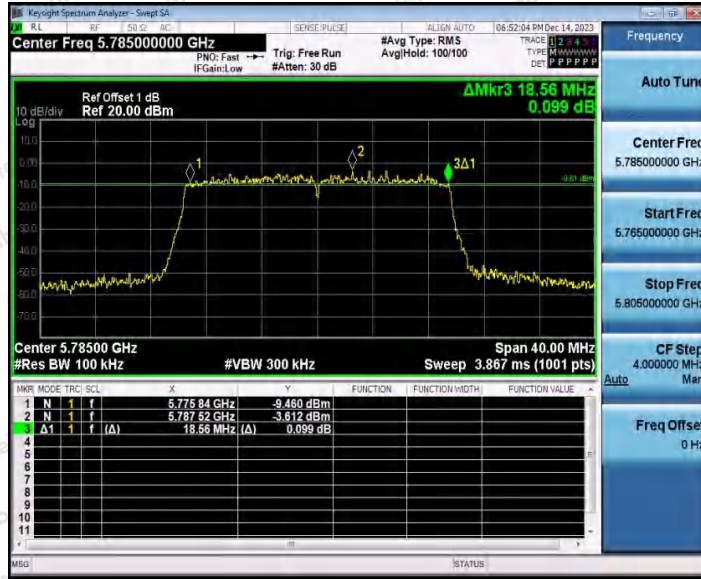

11AX20SISO_Ant1_5785

11AX20SISO_Ant2_5785