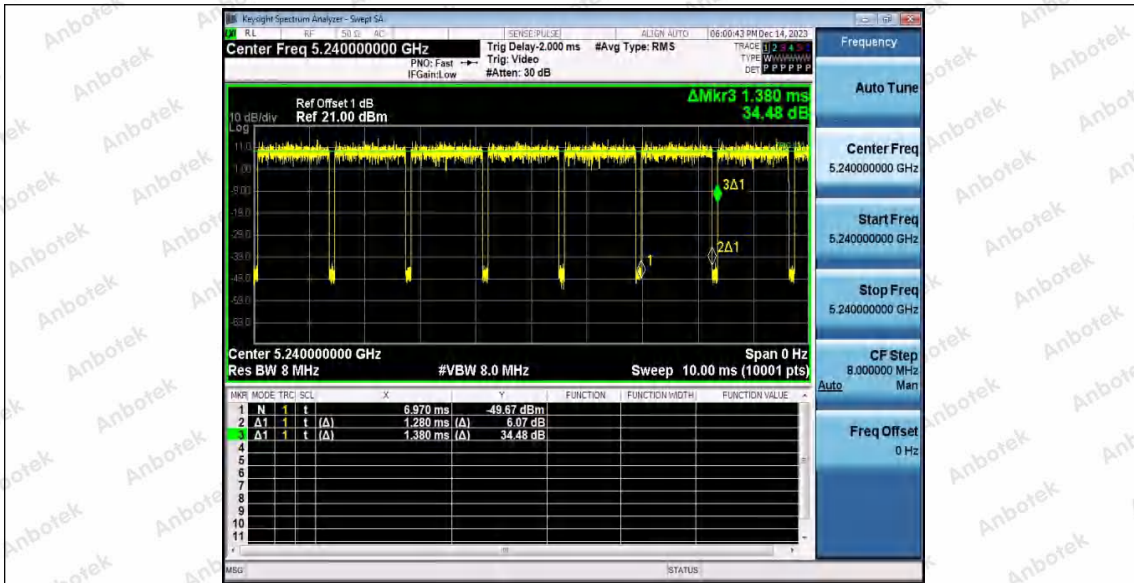

11AC20SISO_Ant1_5745