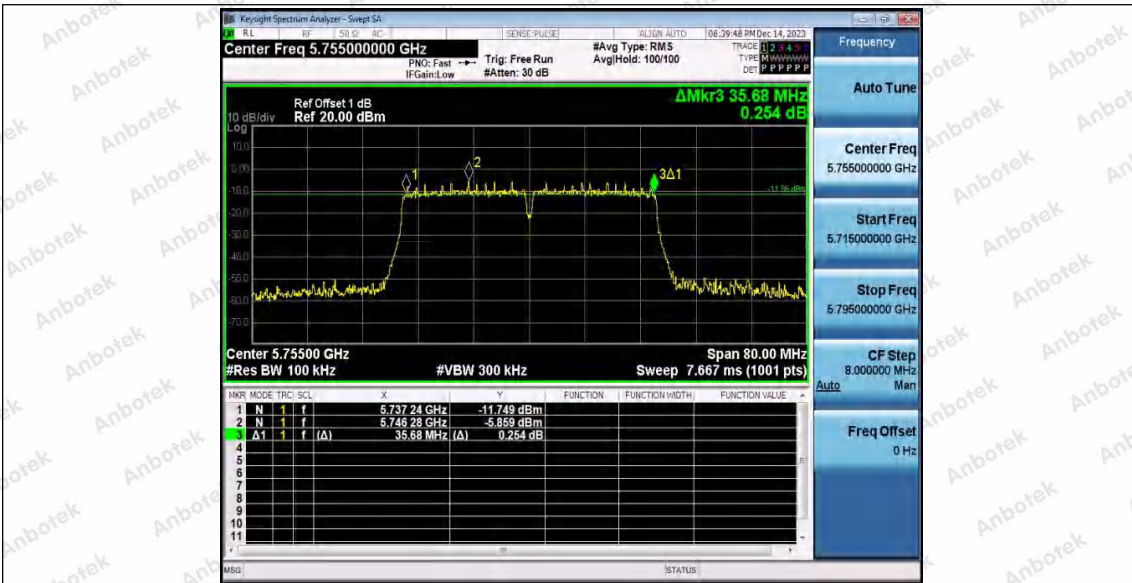

11N40SISO_Ant2_5755