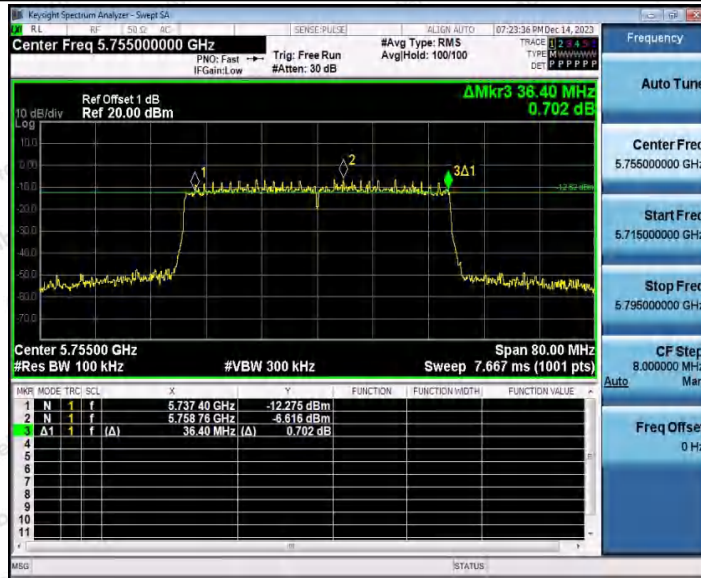

11AX40SISO_Ant2_5755

11AX40SISO_Ant1_5795