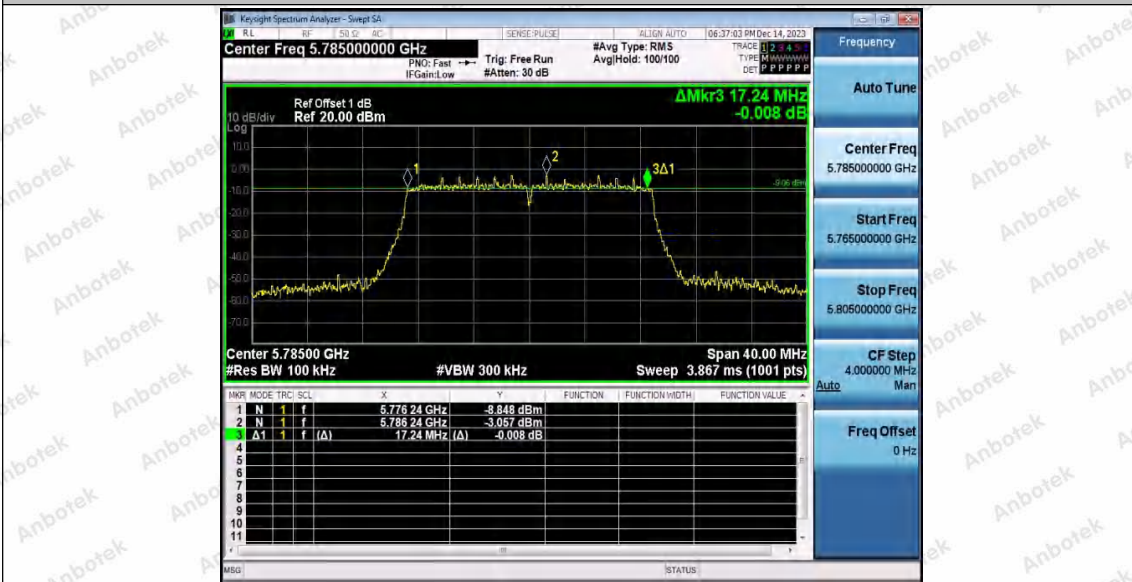

Hotline  
400-003-0500  
www.anbotek.com.cn

11N20SISO\_Ant1\_5785

11N20SISO\_Ant2\_5785