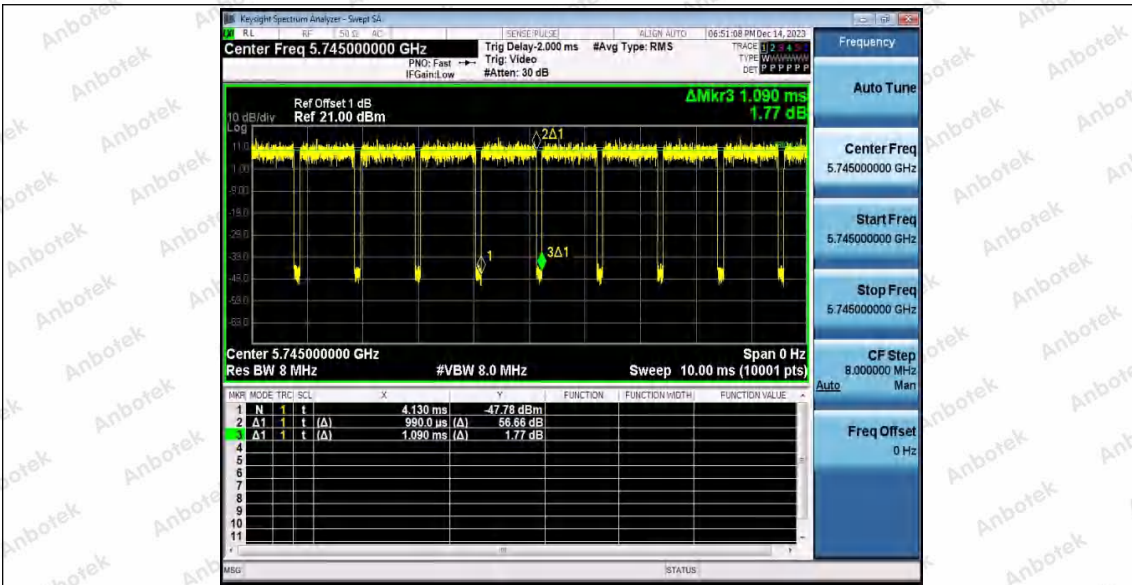

Hotline: 400-003-0500  
 www.anbotek.com.cn

11AX20SISO\_Ant2\_5745

11AX20SISO\_Ant1\_5785