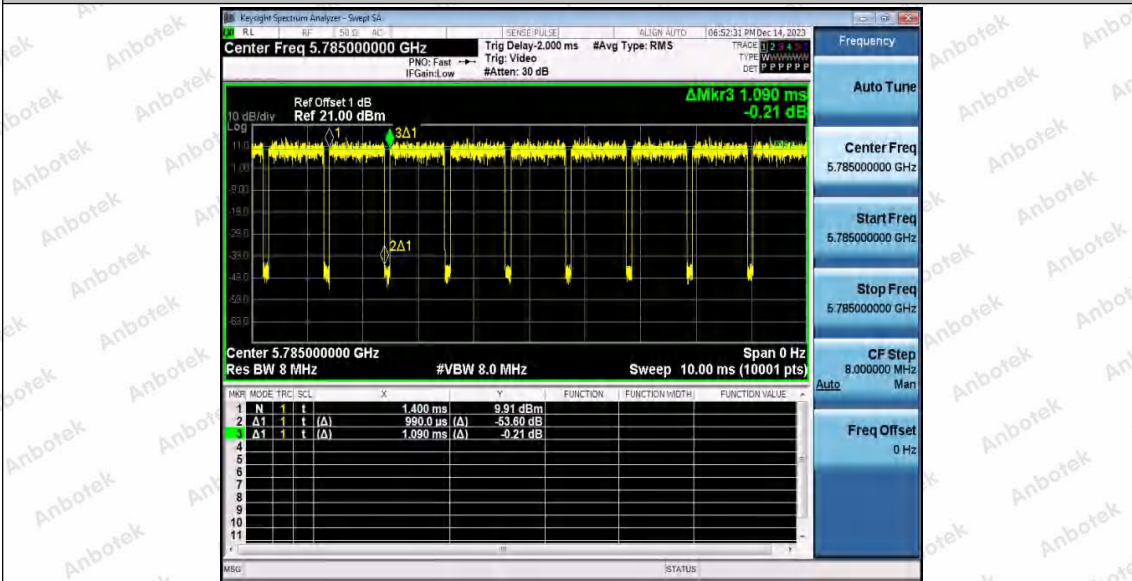

Hotline: 400-003-0500  
 www.anbotek.com.cn

11AX20SISO\_Ant2\_5745

11AX20SISO\_Ant1\_5785