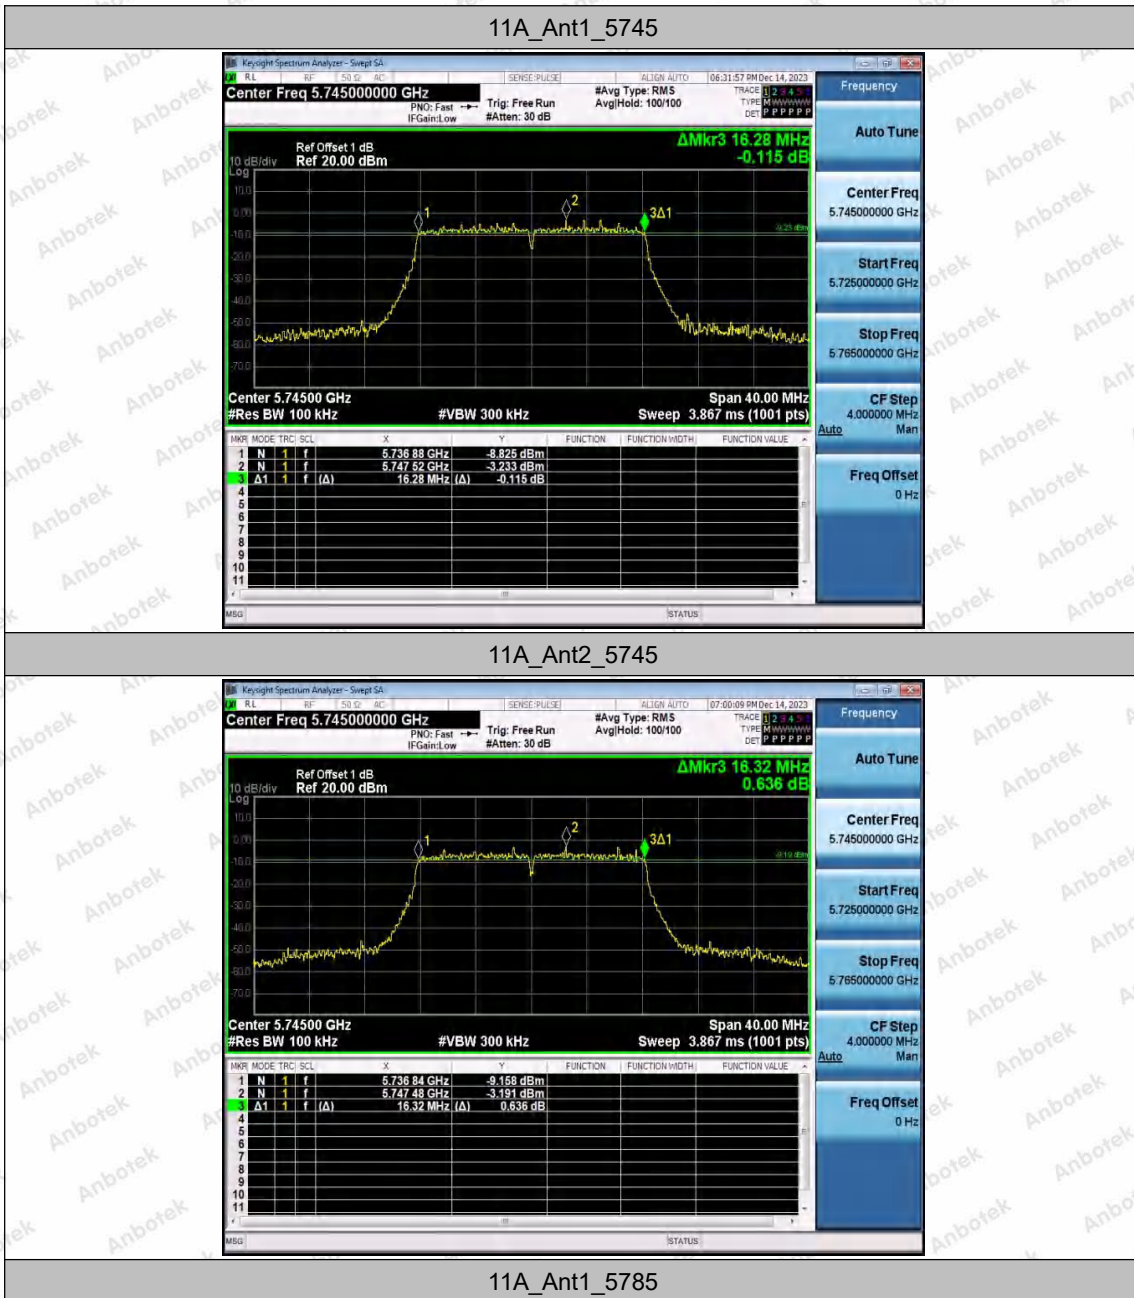

Test Graphs B4

Shenzhen Anbotek Compliance Laboratory Limited

Address: 1/F., Building D, Sogood Science and Technology Park, Sanwei Community, Hangcheng Street, Bao'an District, Shenzhen, Guangdong, China.
Tel: (86) 0755-26066440 Fax: (86) 0755-26014772 Email: service@anbotek.com

Hotline: 400-003-0500
www.anbotek.com.cn