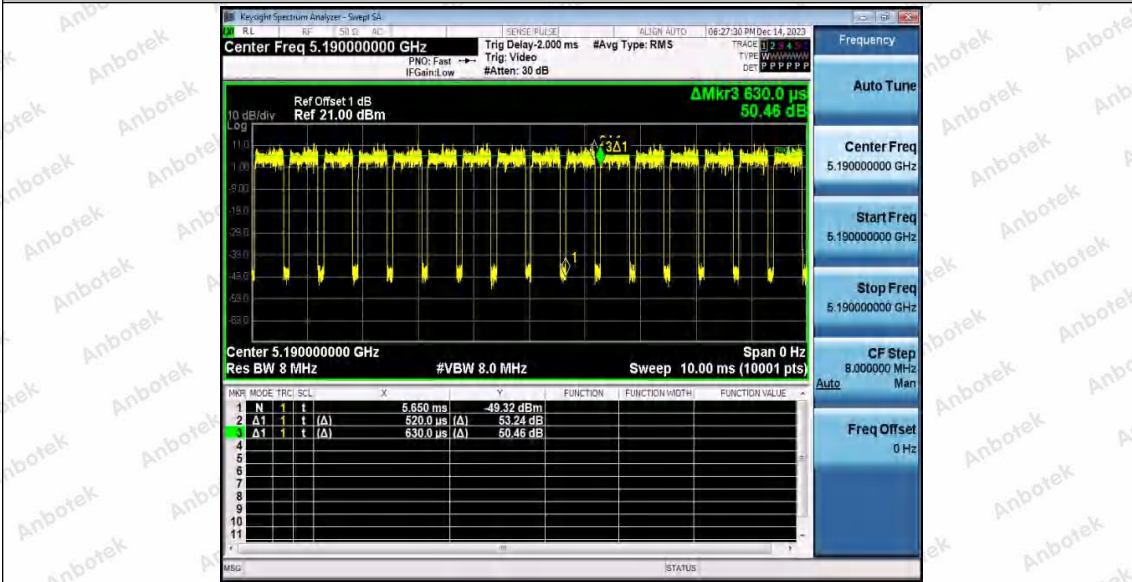

Hotline 400-003-0500  
 www.anbotek.com.cn

11AX40SISO\_Ant1\_5190

11AX40SISO\_Ant2\_5190