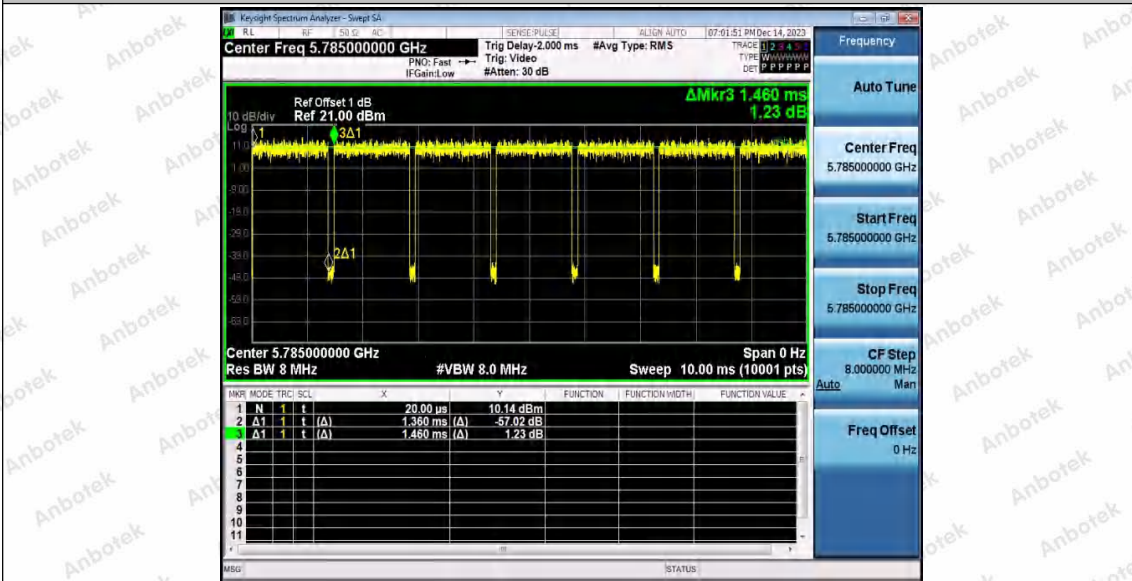

Hotline 400-003-0500  
 www.anbotek.com.cn

11A\_Ant1\_5785

11A\_Ant2\_5785