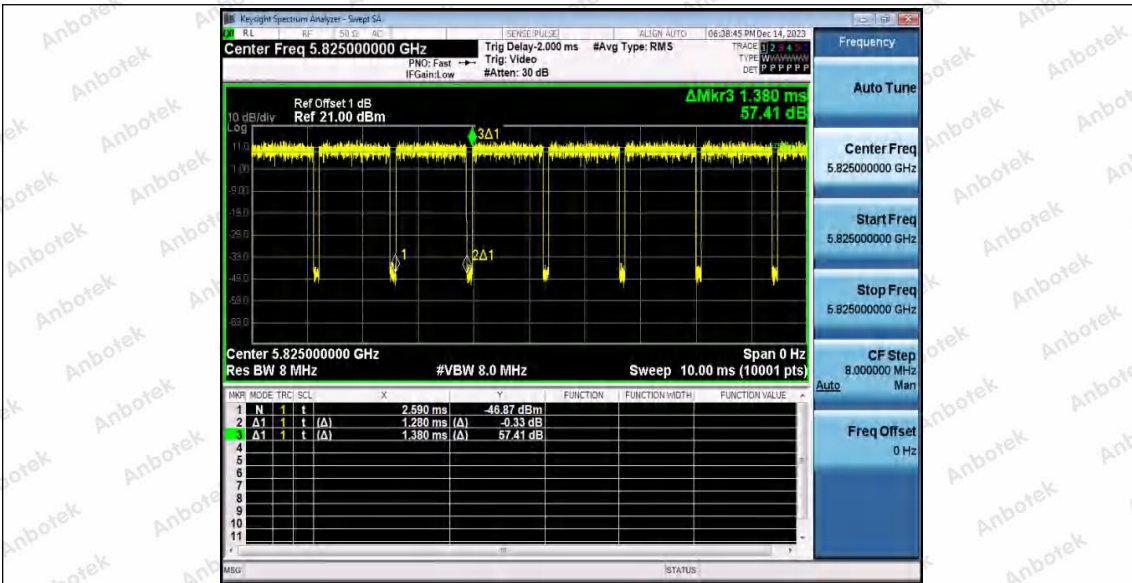

11N20SISO_Ant2_5825