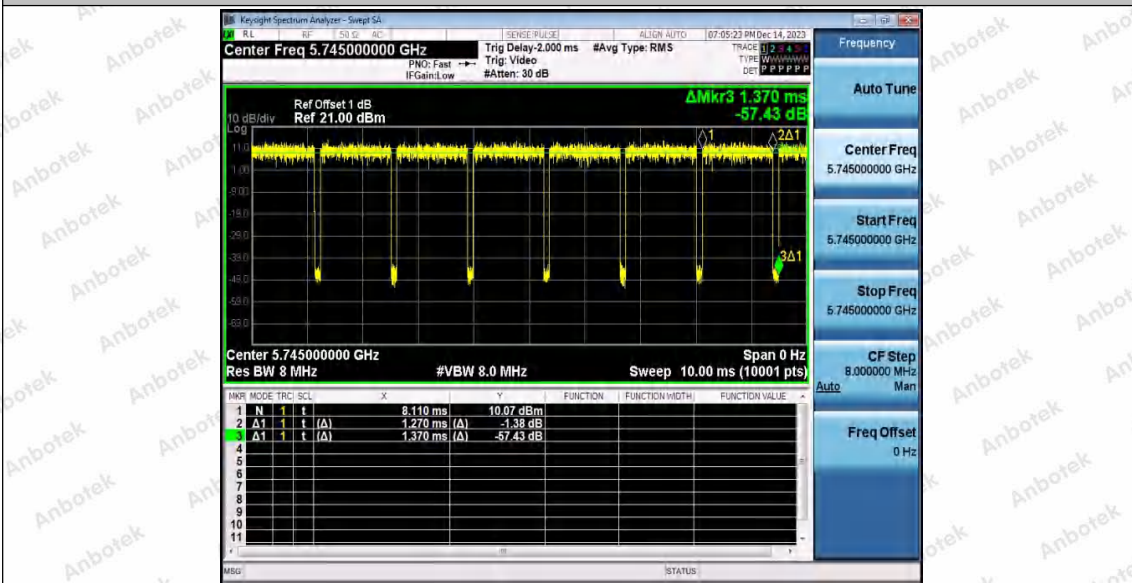

Hotline  
400-003-0500  
www.anbotek.com.cn

11N20SISO\_Ant1\_5745

11N20SISO\_Ant2\_5745