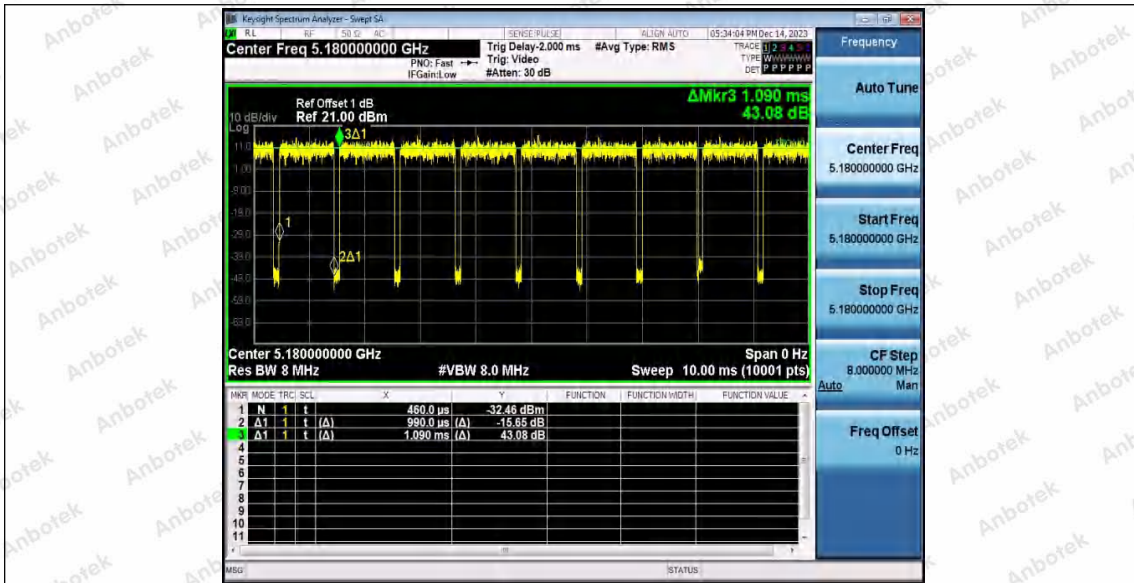

11AX20SISO_Ant1_5200