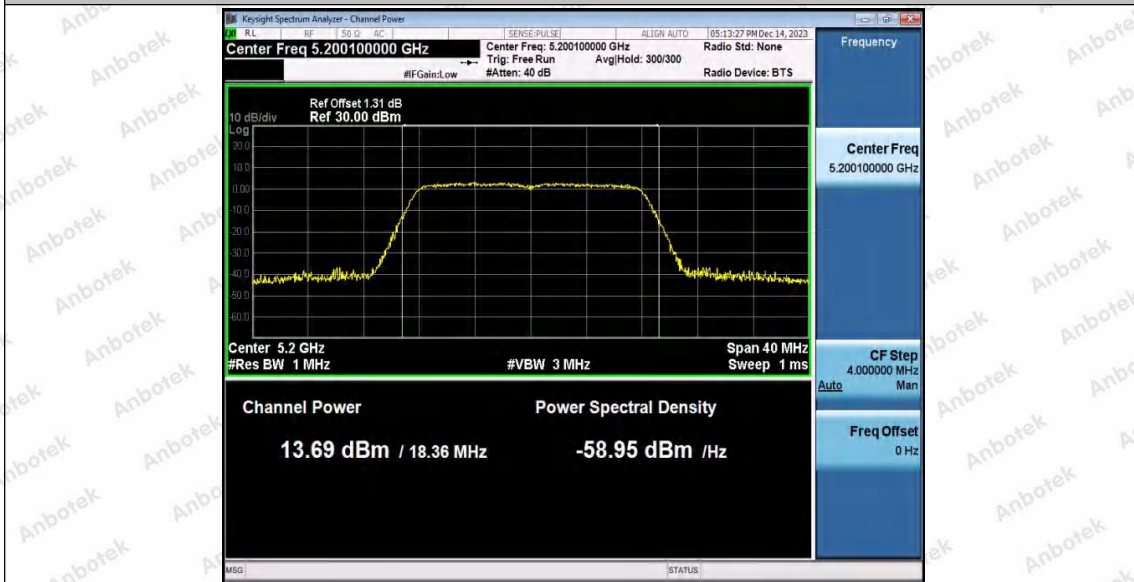

## Test Graphs Channel Power

11A\_Ant2\_5200

11A\_Ant1\_5240