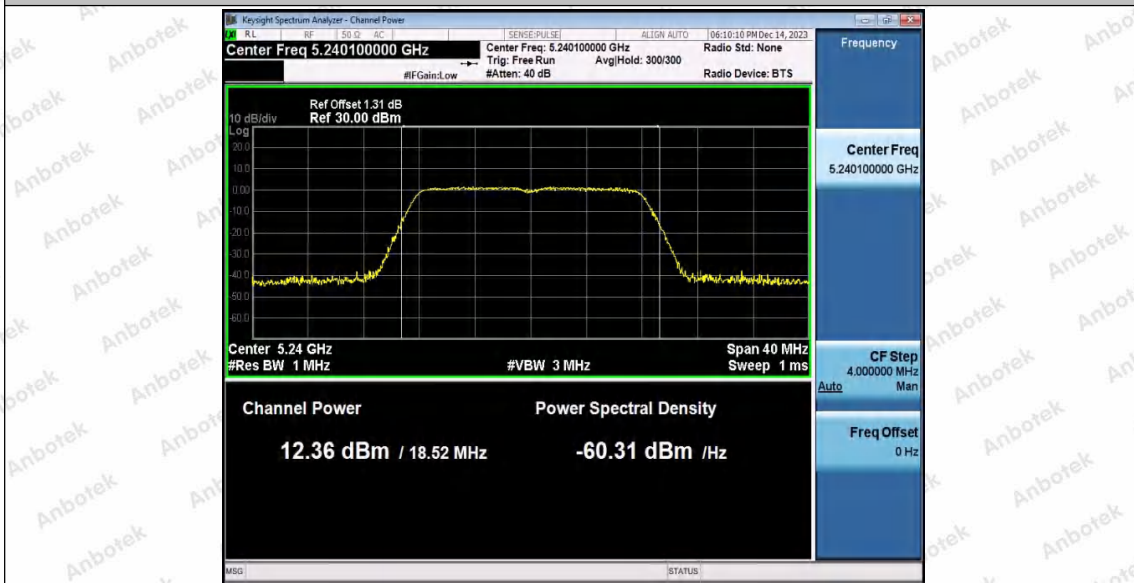

## Test Graphs Channel Power

11A\_Ant2\_5200

11A\_Ant1\_5240