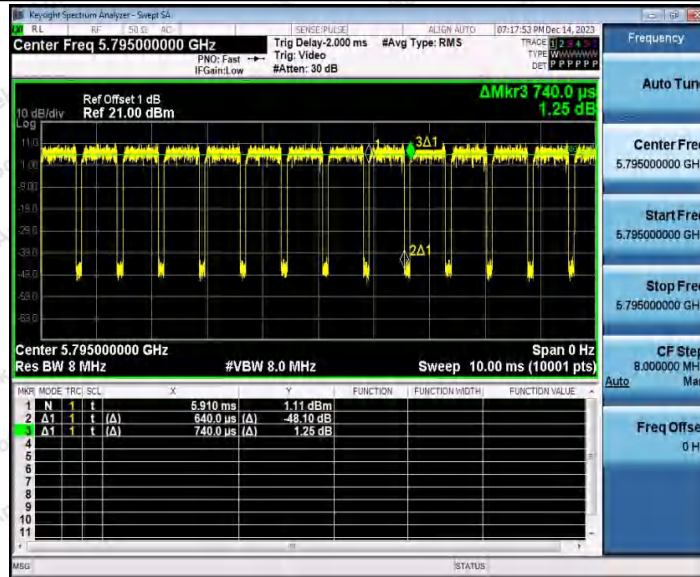

11AC80SISO_Ant1_5210

Shenzhen Anbotek Compliance Laboratory Limited

Address: 1/F., Building D, Sogood Science and Technology Park, Sanwei Community, Hangcheng Street, Bao'an District, Shenzhen, Guangdong, China.
Tel: (86) 0755-26066440 Fax: (86) 0755-26014772 Email: service@anbotek.com

Hotline 400-003-0500
www.anbotek.com.cn