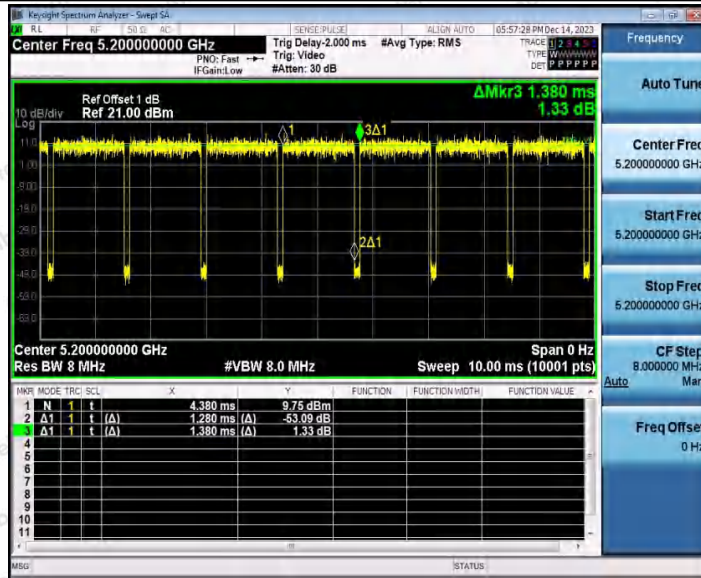

11AC20SISO_Ant2_5200

11AC20SISO_Ant1_5240