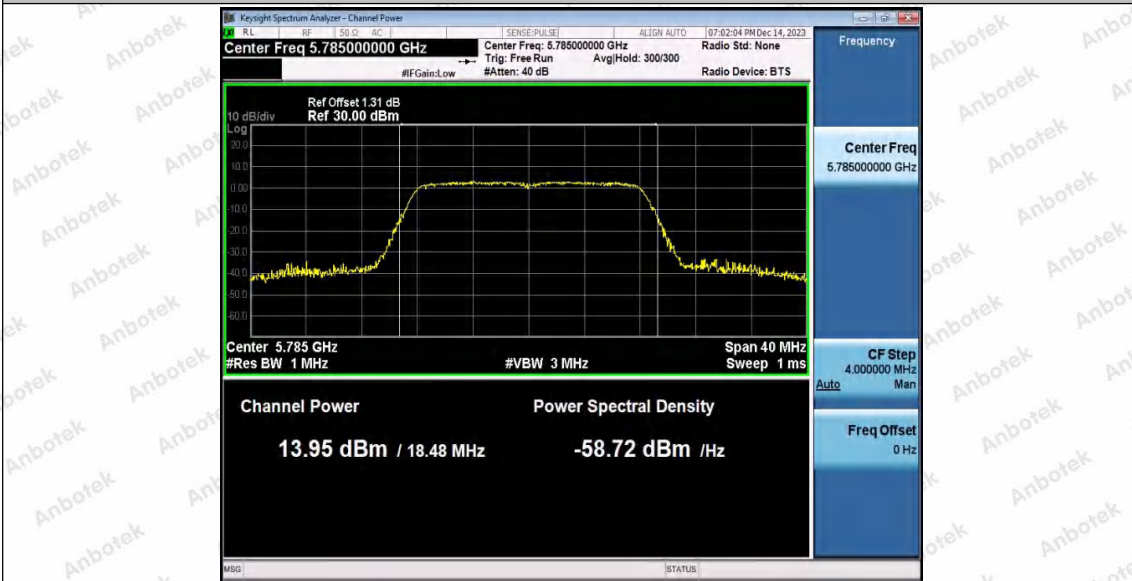

Hotline  
400-003-0500  
www.anbotek.com.cn

11A\_Ant1\_5785

11A\_Ant2\_5785