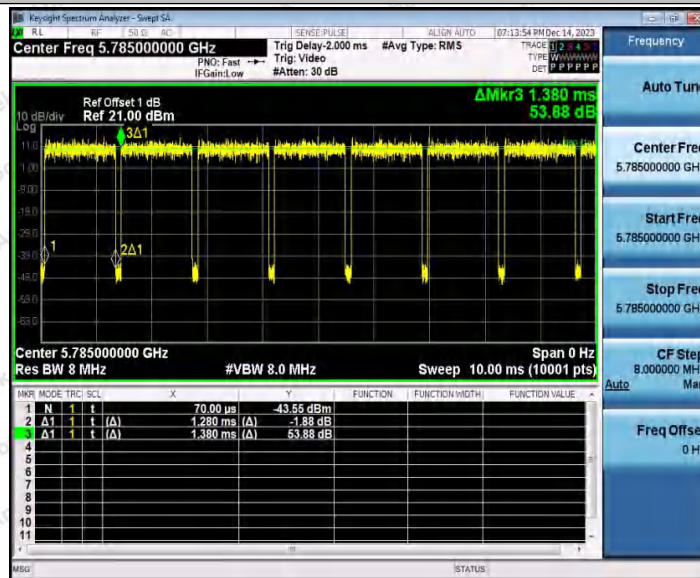

11AC20SISO_Ant1_5825

Shenzhen Anbotek Compliance Laboratory Limited

Address: 1/F., Building D, Sogood Science and Technology Park, Sanwei Community, Hangcheng Street, Bao'an District, Shenzhen, Guangdong, China.
Tel: (86) 0755-26066440 Fax: (86) 0755-26014772 Email: service@anbotek.com

Hotline 400-003-0500
www.anbotek.com.cn