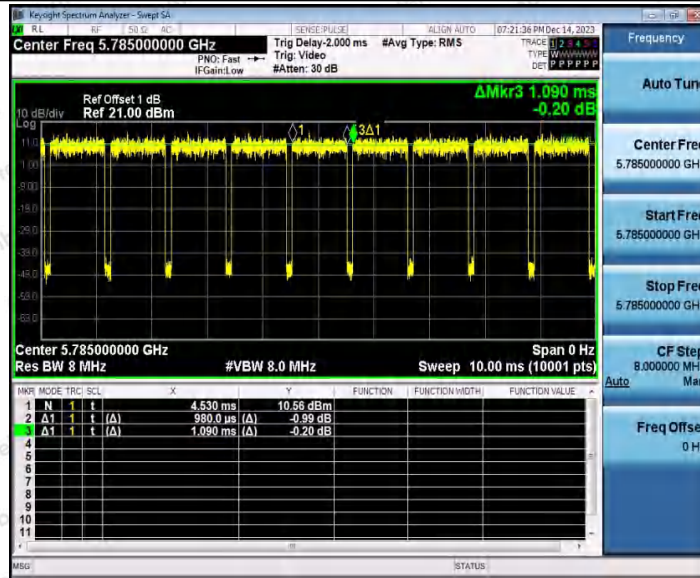

11AX20SISO_Ant1_5825