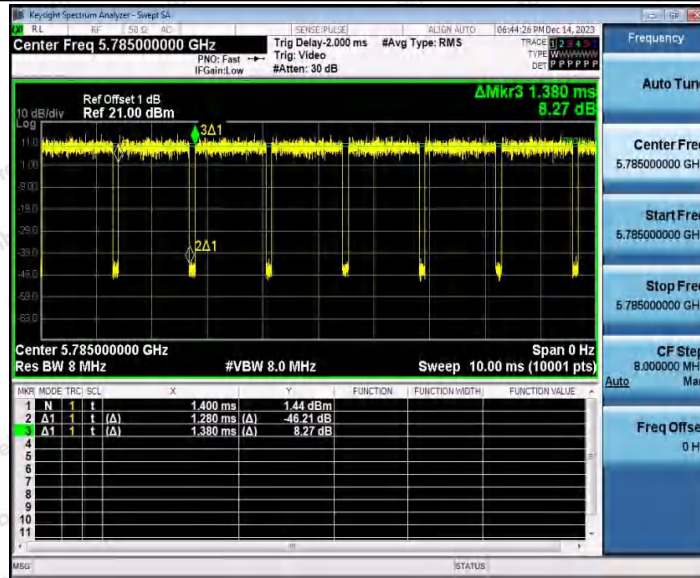

11AC20SISO_Ant1_5785

11AC20SISO_Ant2_5785