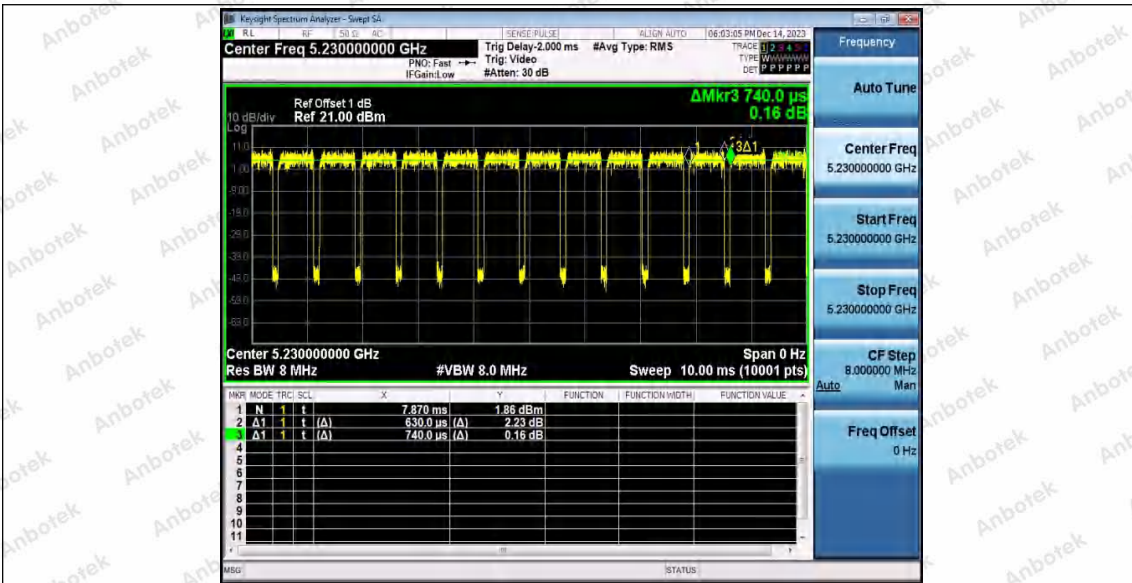

Hotline 400-003-0500  
 www.anbotek.com.cn

11AC40SISO\_Ant1\_5755

11AC40SISO\_Ant2\_5755