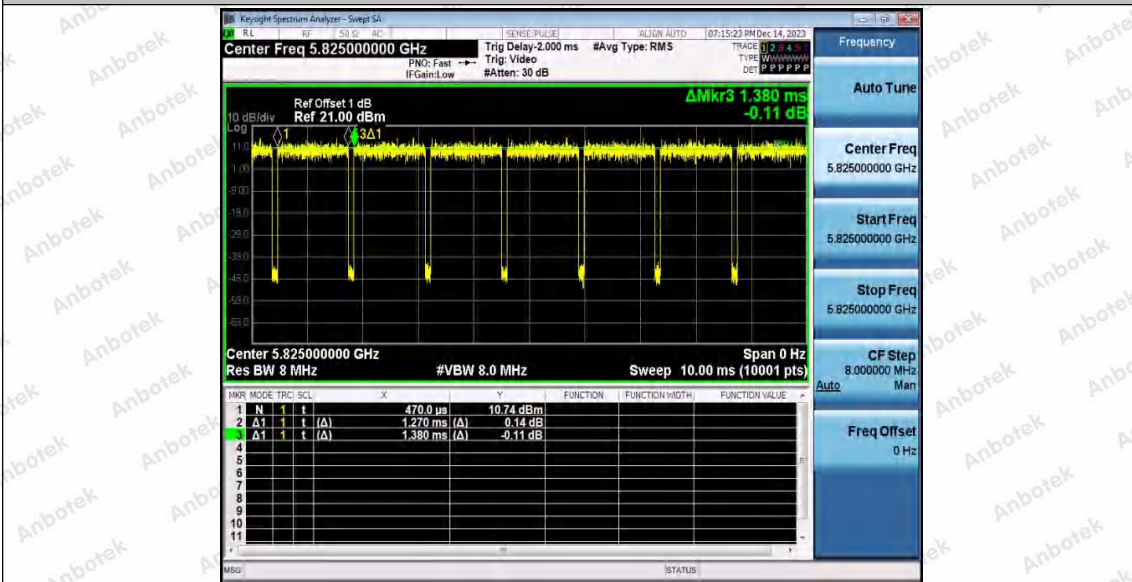

Hotline 400-003-0500  
 www.anbotek.com.cn

11AC20SISO\_Ant2\_5825

11AC40SISO\_Ant1\_5190