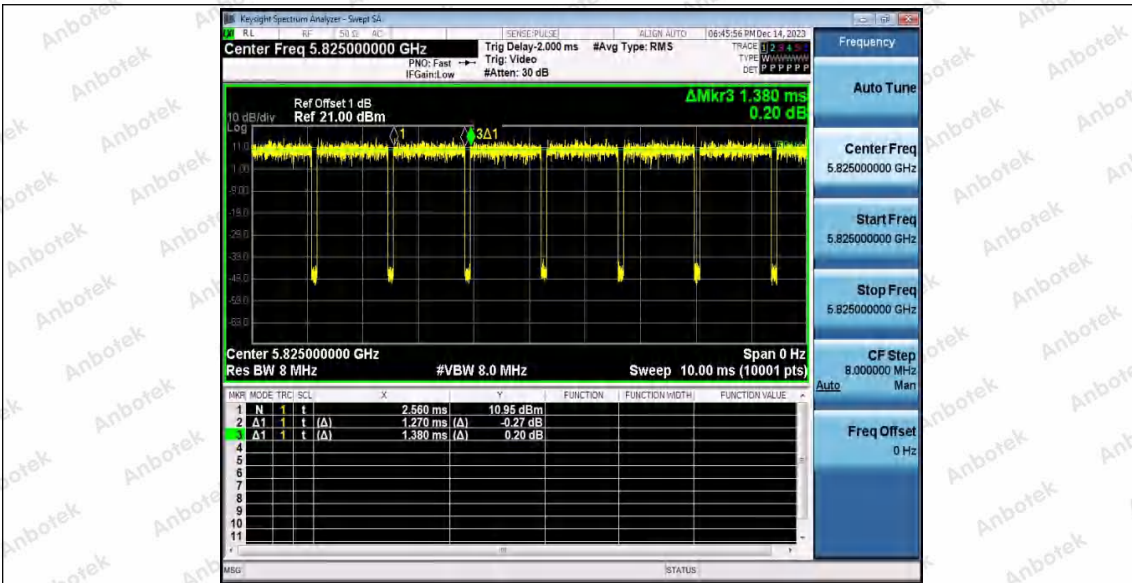

Hotline 400-003-0500  
 www.anbotek.com.cn

11AC20SISO\_Ant2\_5825

11AC40SISO\_Ant1\_5190