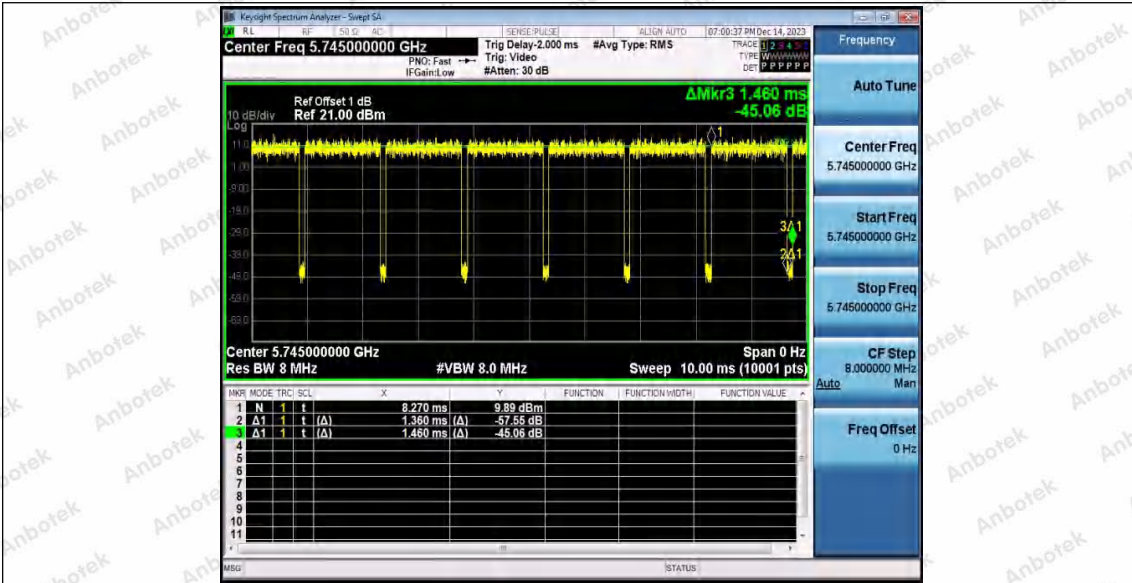

11A_Ant1_5785