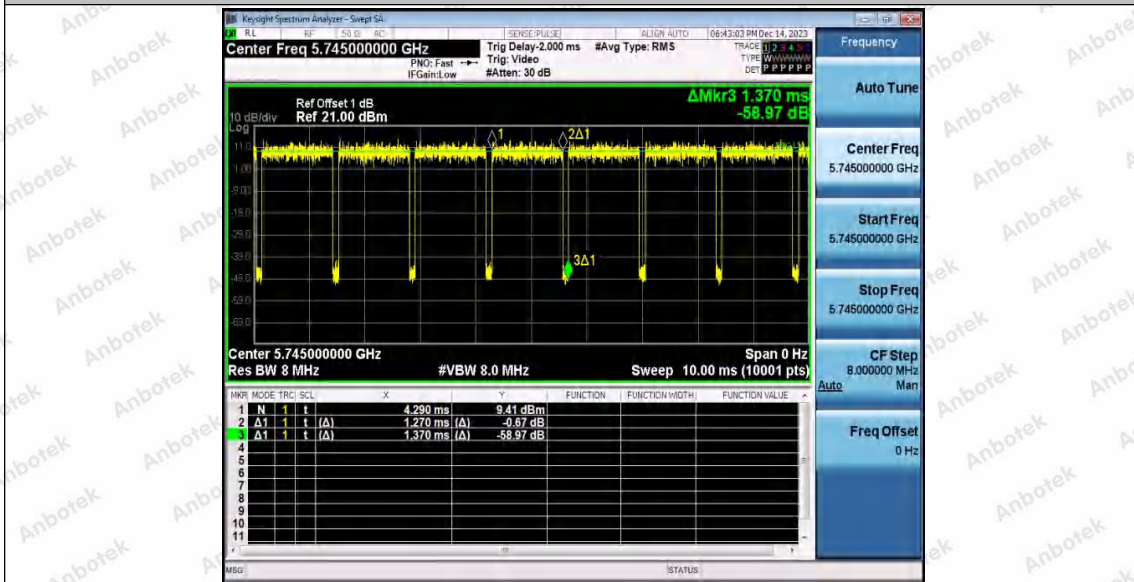

11AC20SISO_Ant2_5745