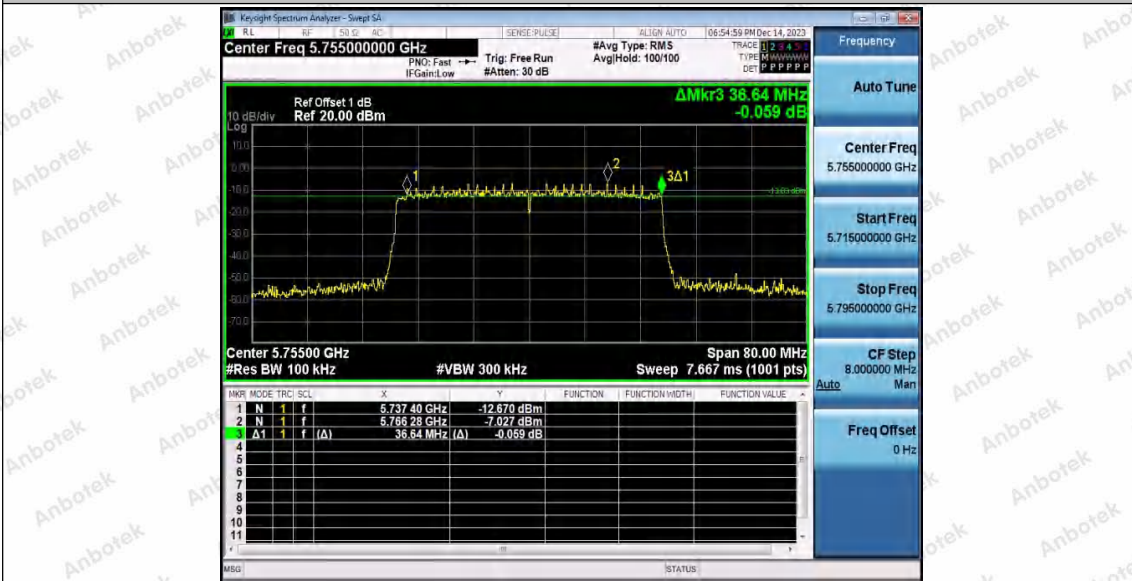

Hotline: 400-003-0500  
www.anbotek.com.cn

11AX20SISO\_Ant2\_5825

11AX40SISO\_Ant1\_5755