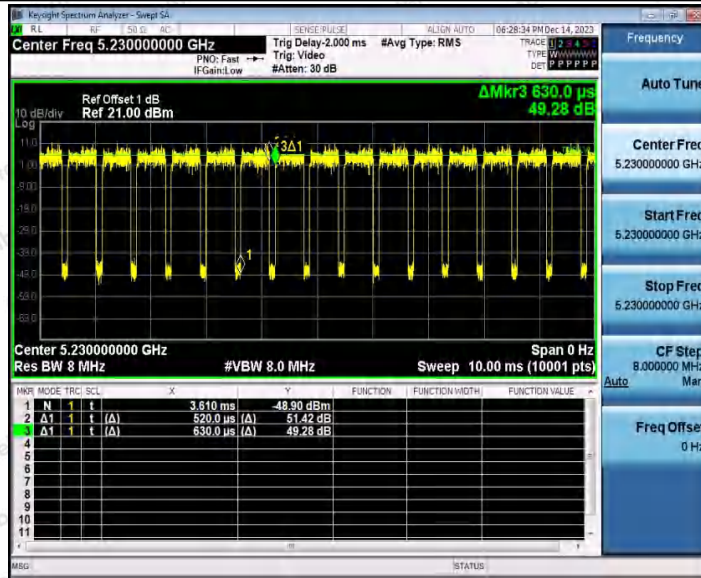

11AX40SISO_Ant1_5230

11AX40SISO_Ant2_5230