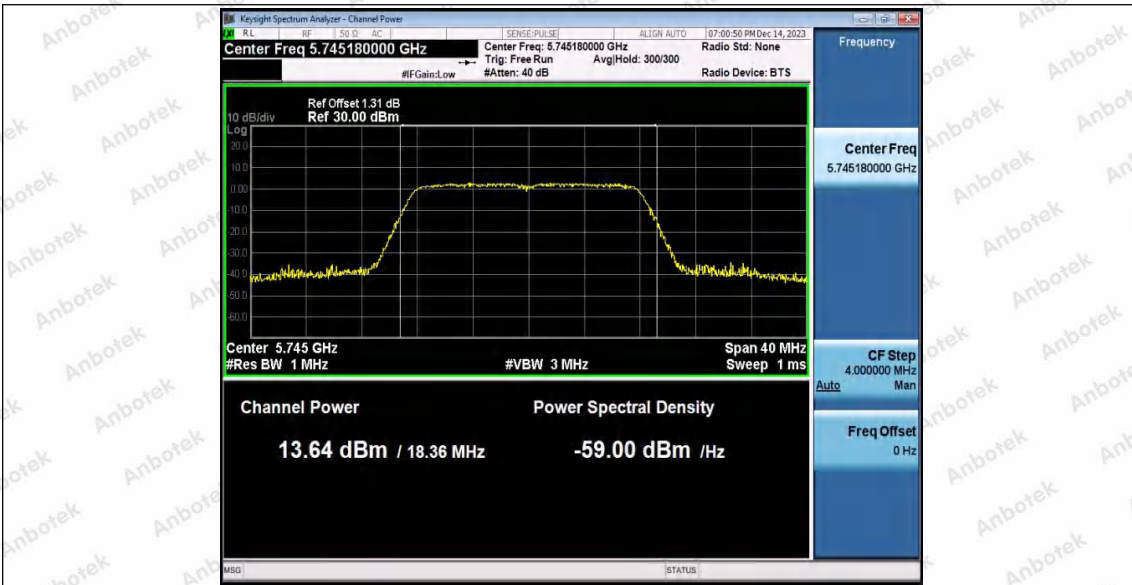

11A_Ant1_5785