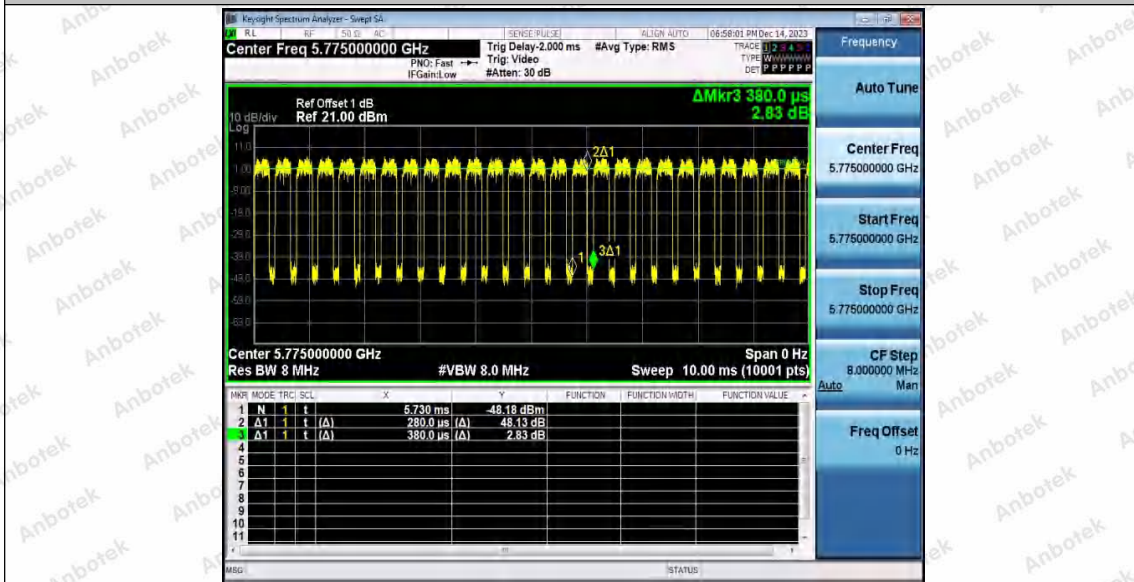

11AX80SISO_Ant2_5775