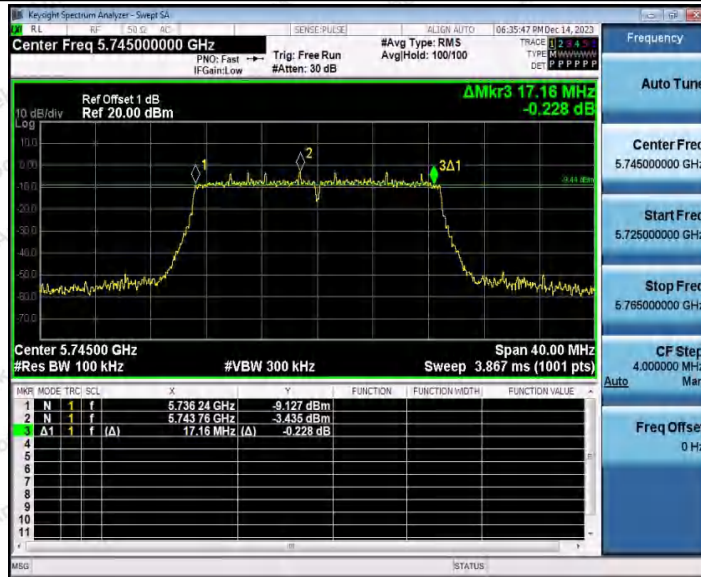

11N20SISO_Ant2_5745

Shenzhen Anbotek Compliance Laboratory Limited

Address: 1/F., Building D, Sogood Science and Technology Park, Sanwei Community, Hangcheng Street, Bao'an District, Shenzhen, Guangdong, China.
Tel: (86) 0755-26066440 Fax: (86) 0755-26014772 Email: service@anbotek.com

Hotline
400-003-0500
www.anbotek.com.cn