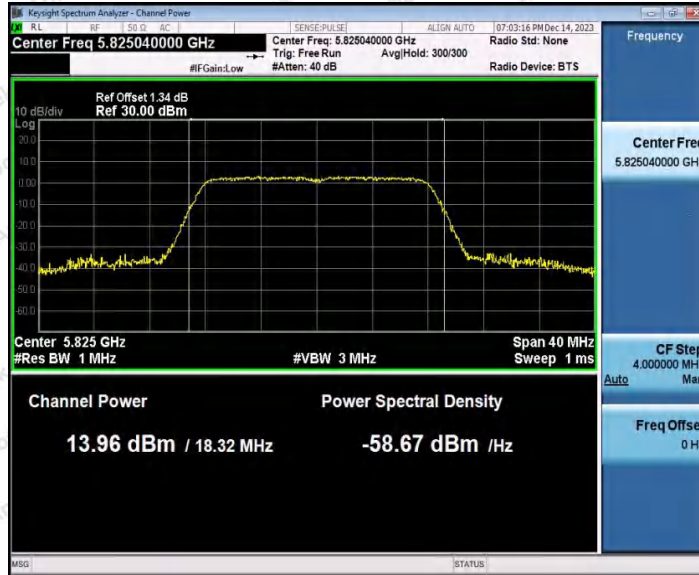

11N20SISO_Ant1_5180

Shenzhen Anbotek Compliance Laboratory Limited

Address: 1/F., Building D, Sogood Science and Technology Park, Sanwei Community, Hangcheng Street, Bao'an District, Shenzhen, Guangdong, China.
Tel: (86) 0755-26066440 Fax: (86) 0755-26014772 Email: service@anbotek.com

Hotline: 400-003-0500
www.anbotek.com.cn