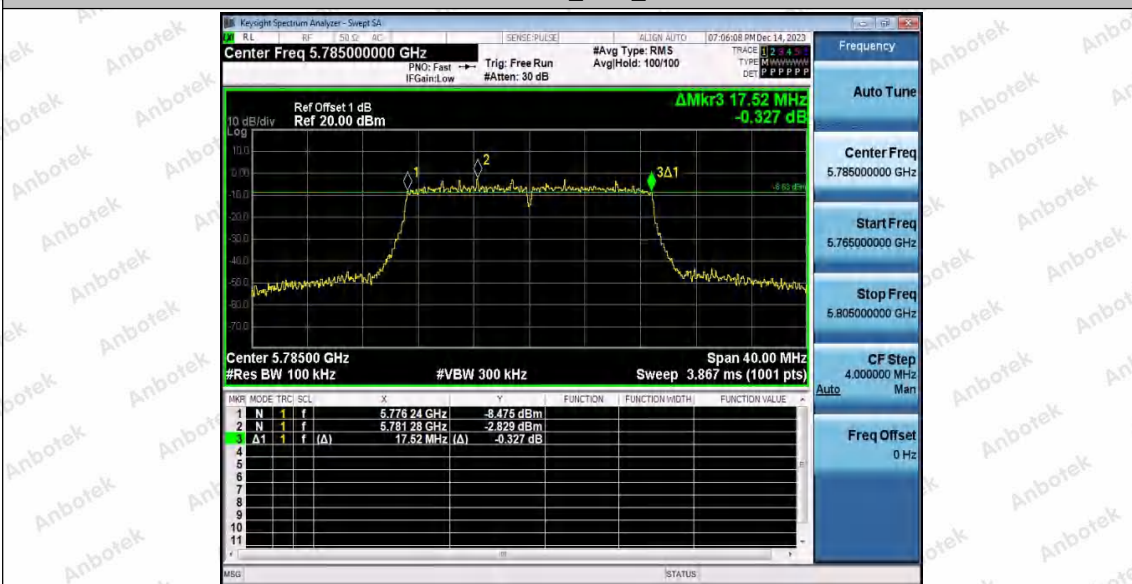

Hotline  
400-003-0500  
www.anbotek.com.cn

11N20SISO\_Ant1\_5785

11N20SISO\_Ant2\_5785