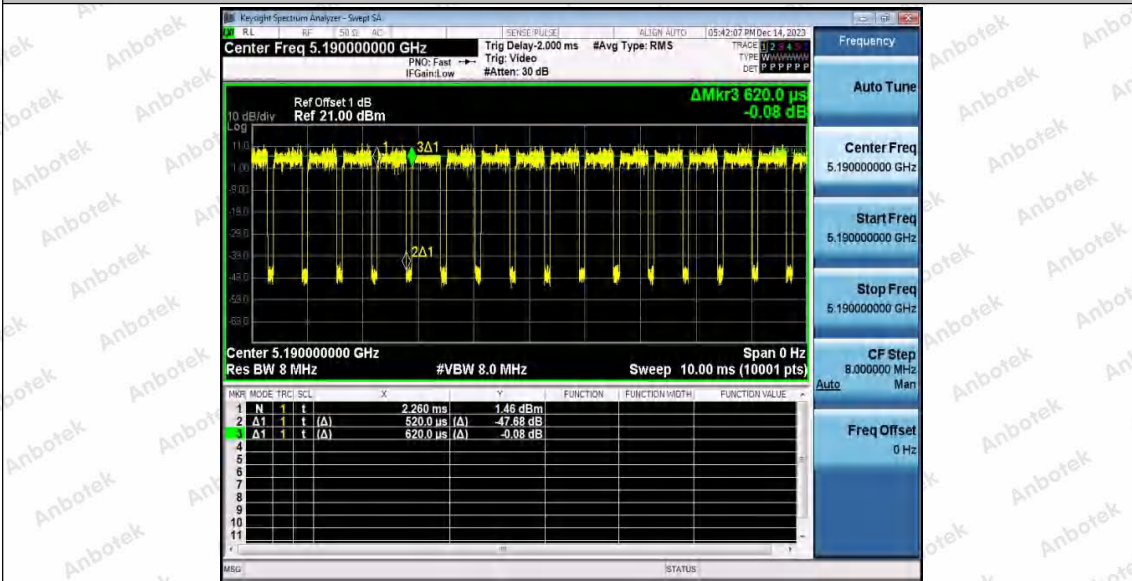

Hotline 400-003-0500  
 www.anbotek.com.cn

11AX40SISO\_Ant1\_5190

11AX40SISO\_Ant2\_5190