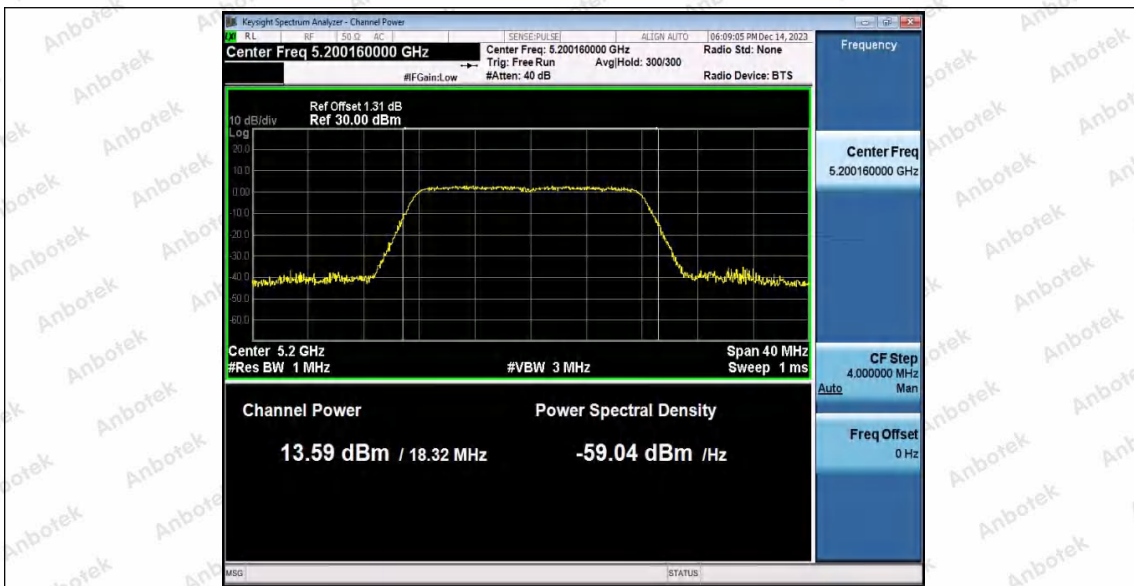

## Test Graphs Channel Power

11A\_Ant2\_5200

11A\_Ant1\_5240