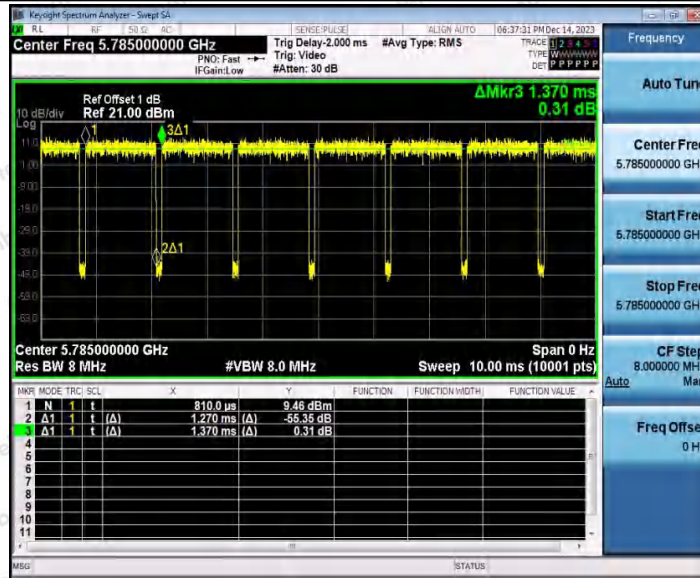

Hotline: 400-003-0500  
 www.anbotek.com.cn

11N20SISO\_Ant1\_5785

11N20SISO\_Ant2\_5785

11N20SISO\_Ant1\_5825