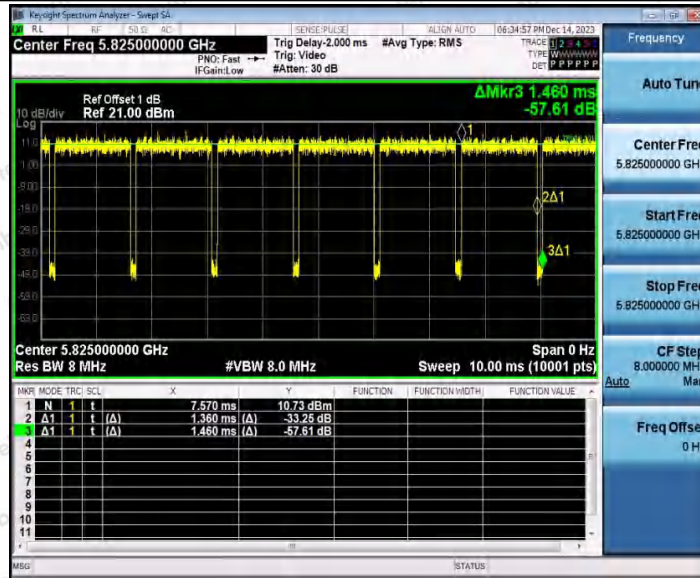

11A_Ant2_5825