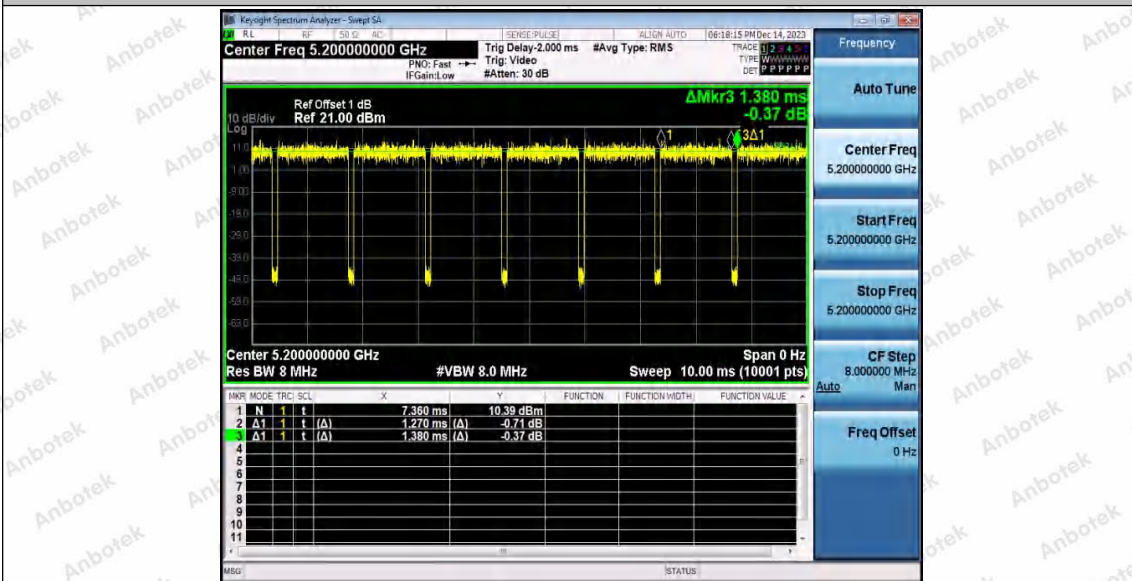

Hotline 400-003-0500  
 www.anbotek.com.cn

11AC20SISO\_Ant2\_5180

11AC20SISO\_Ant1\_5200