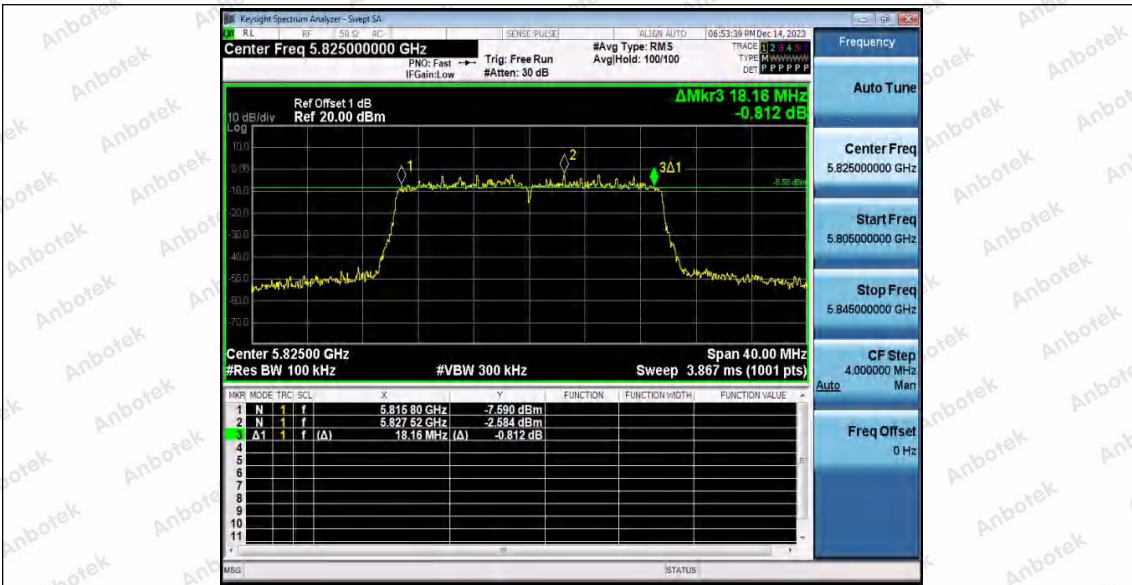

Hotline: 400-003-0500  
www.anbotek.com.cn

11AX20SISO\_Ant2\_5825

11AX40SISO\_Ant1\_5755