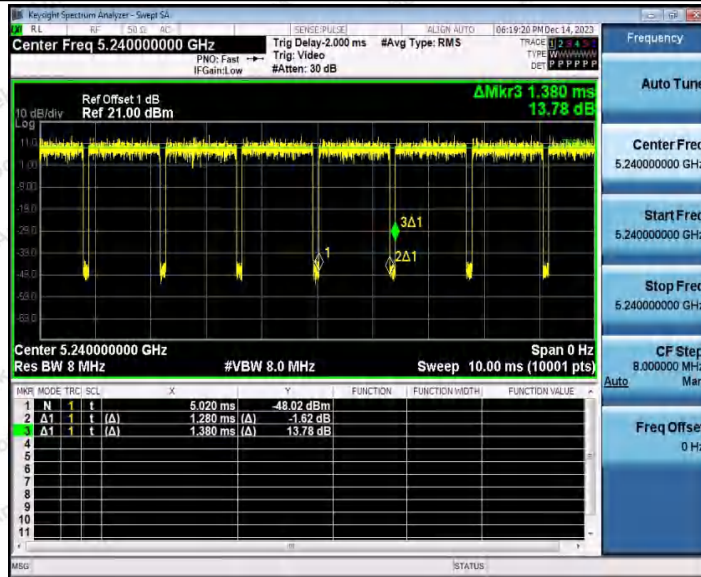

Hotline 400-003-0500  
www.anbotek.com.cn

11AC20SISO\_Ant2\_5200

11AC20SISO\_Ant1\_5240

11AC20SISO\_Ant2\_5240