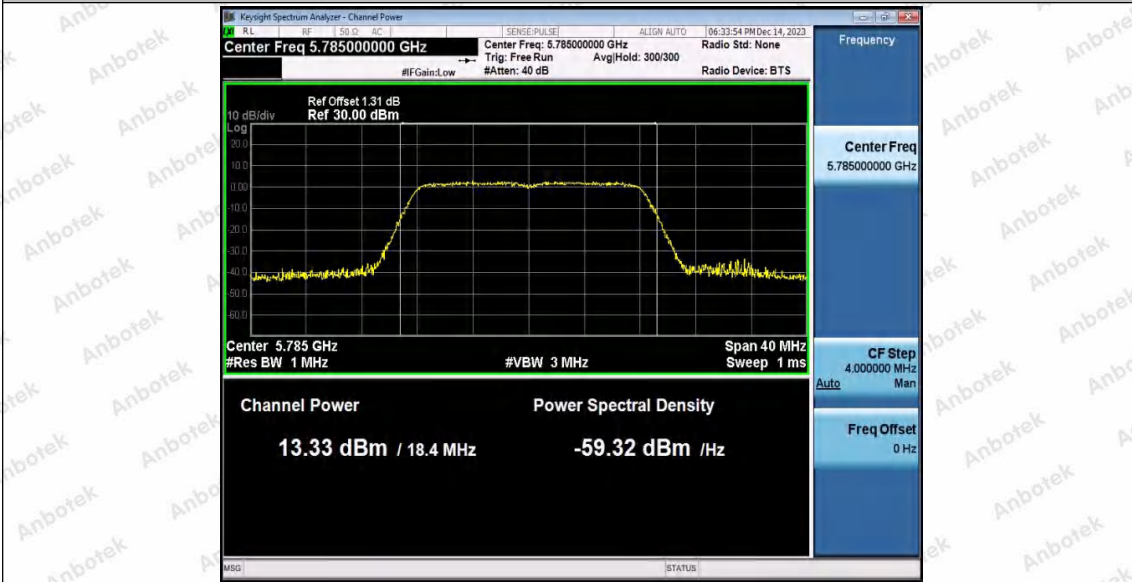

11A_Ant2_5785