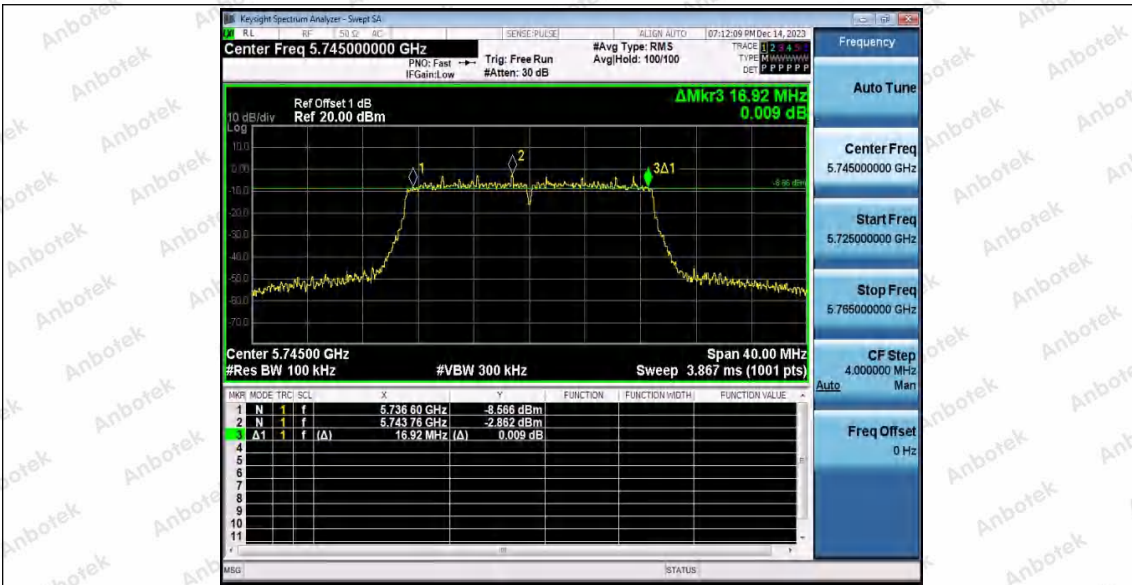

11AC20SISO_Ant1_5785