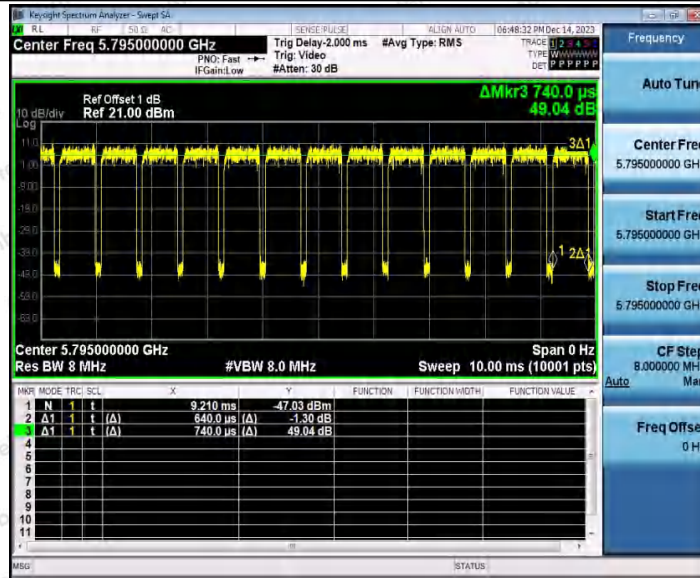

11AC40SISO_Ant2_5795