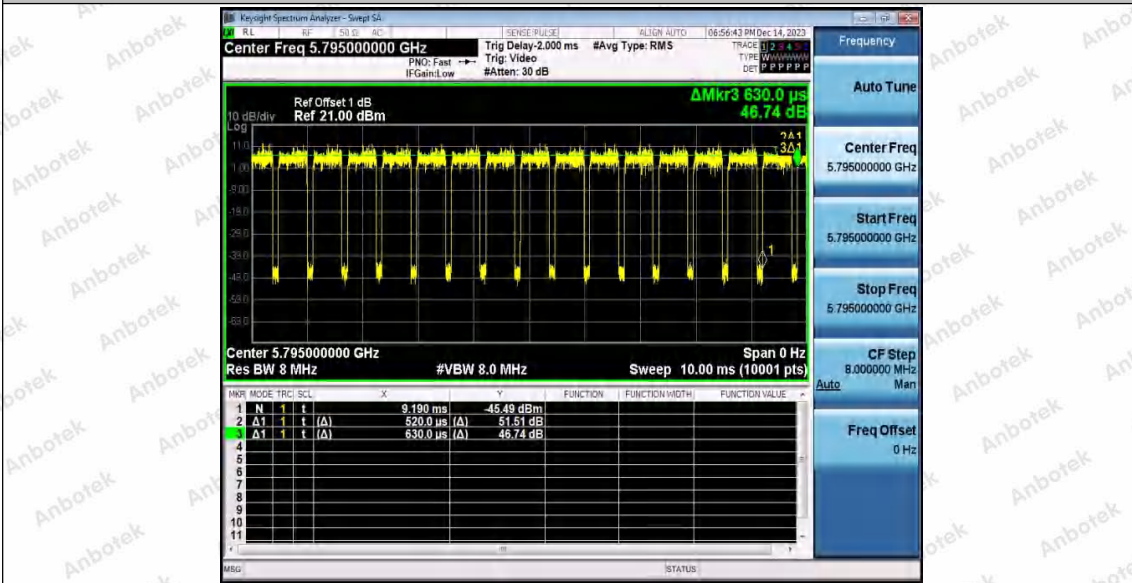

Hotline  
 400-003-0500  
 www.anbotek.com.cn

11AX40SISO\_Ant2\_5755

11AX40SISO\_Ant1\_5795