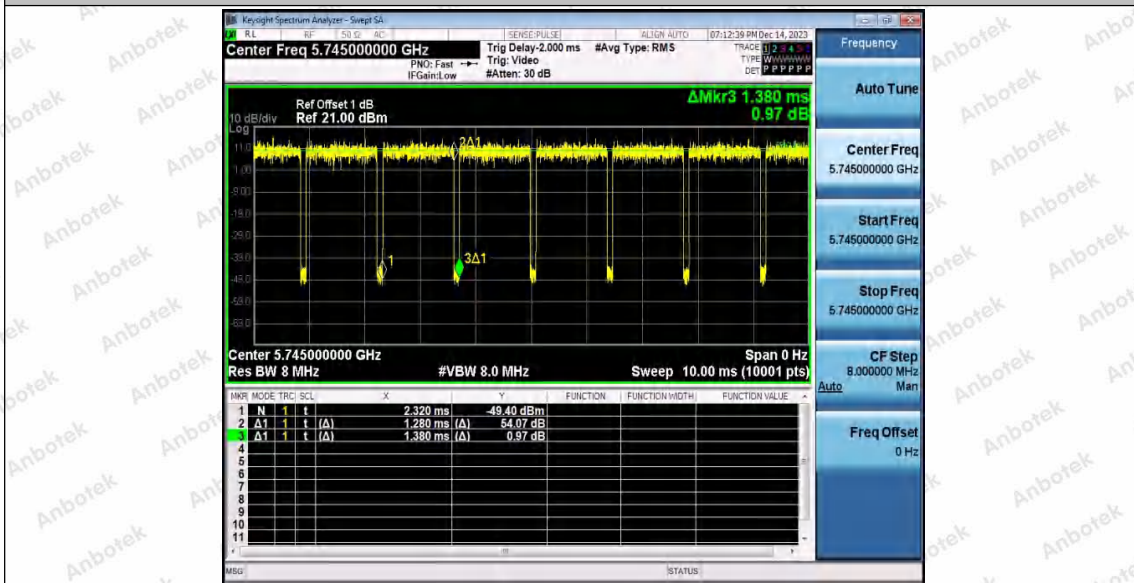

Hotline  
 400-003-0500  
 www.anbotek.com.cn

11AC20SISO\_Ant1\_5745

11AC20SISO\_Ant2\_5745