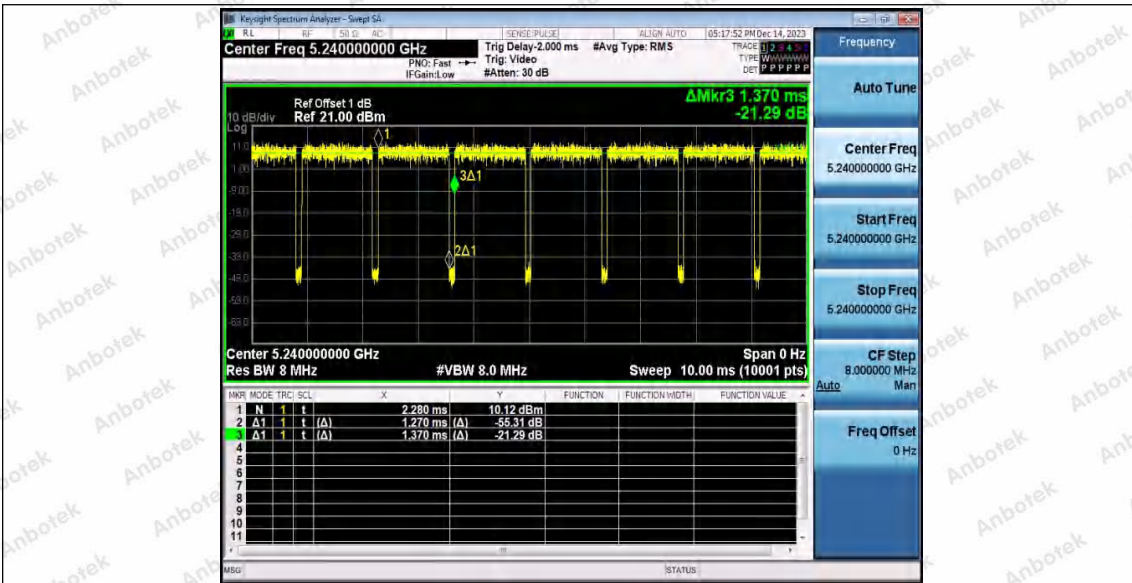

11N20SISO_Ant1_5745