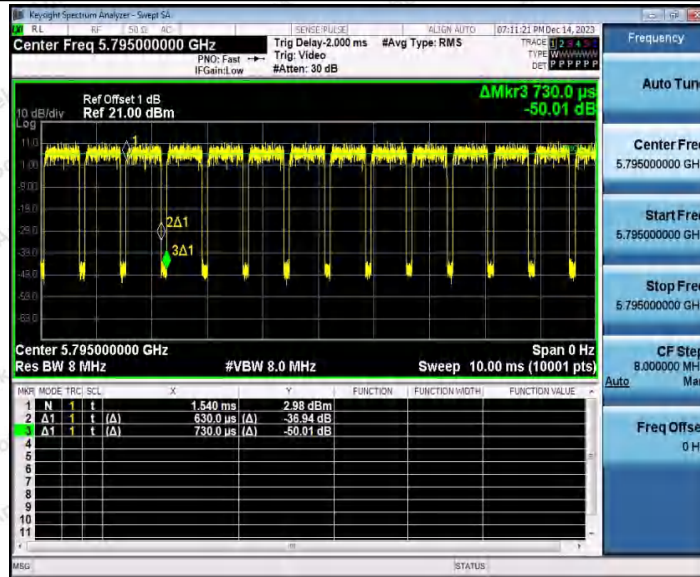

11AC20SISO_Ant1_5180

Shenzhen Anbotek Compliance Laboratory Limited

Address: 1/F., Building D, Sogood Science and Technology Park, Sanwei Community, Hangcheng Street, Bao'an District, Shenzhen, Guangdong, China.
Tel: (86) 0755-26066440 Fax: (86) 0755-26014772 Email: service@anbotek.com

Hotline 400-003-0500
www.anbotek.com.cn