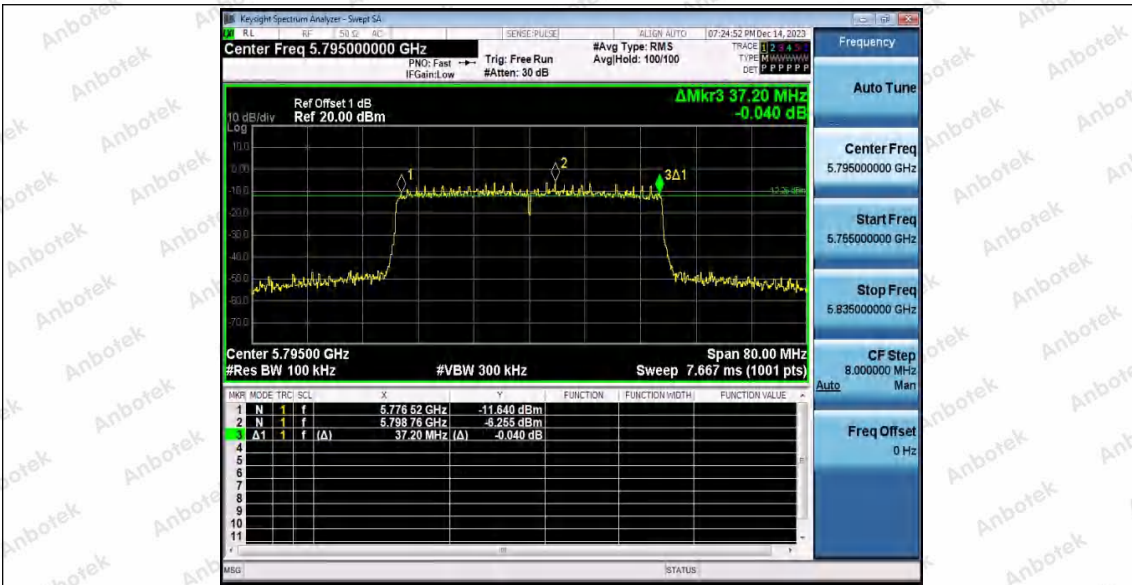

11AX80SISO_Ant1_5775