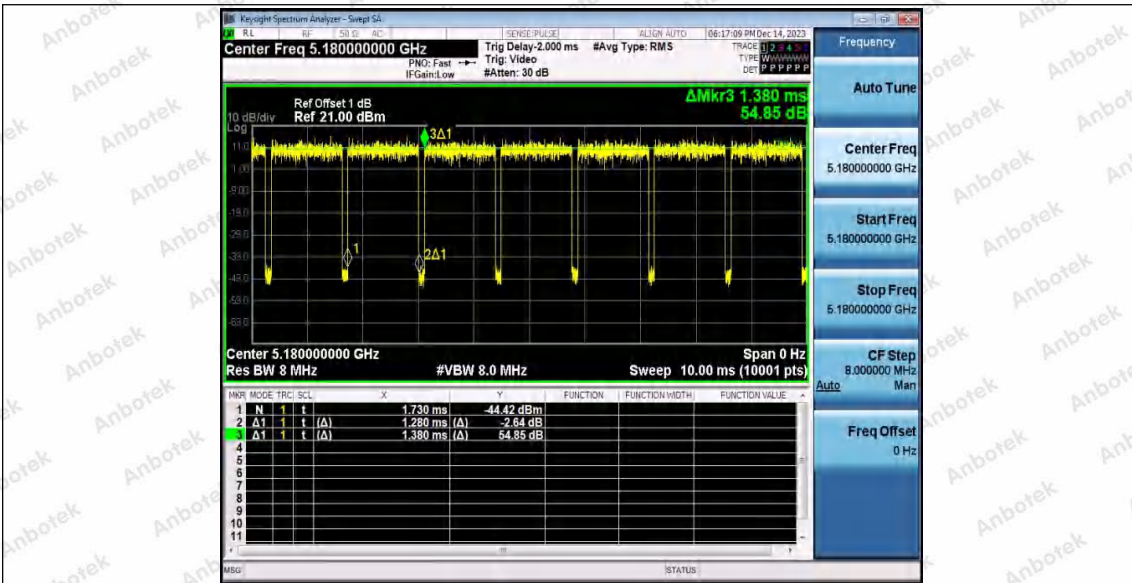

Hotline 400-003-0500  
 www.anbotek.com.cn

11AC20SISO\_Ant2\_5180

11AC20SISO\_Ant1\_5200