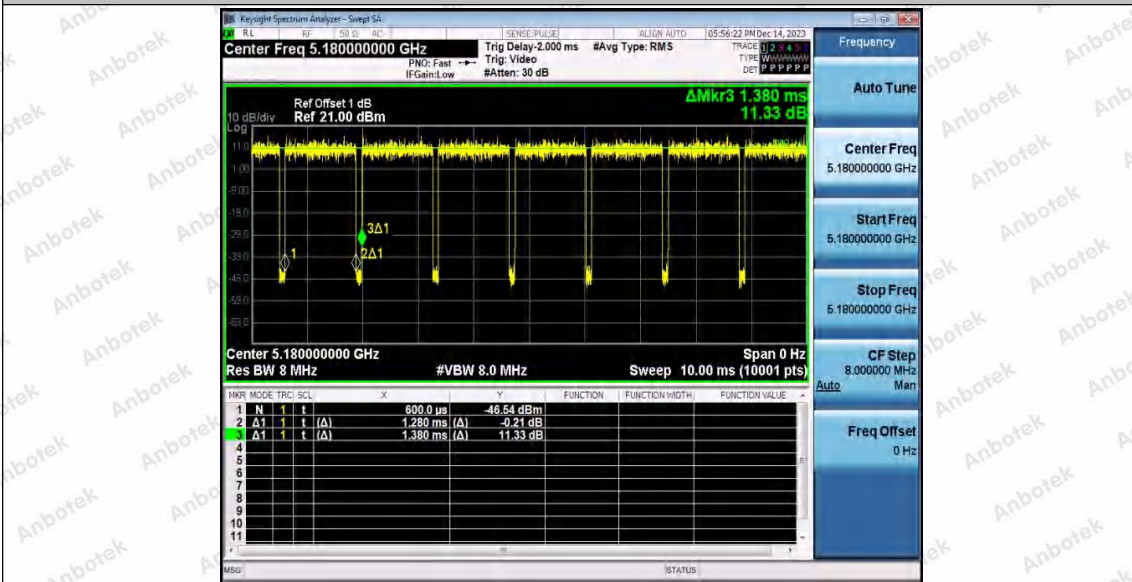

Hotline 400-003-0500  
 www.anbotek.com.cn

11AC20SISO\_Ant2\_5180

11AC20SISO\_Ant1\_5200