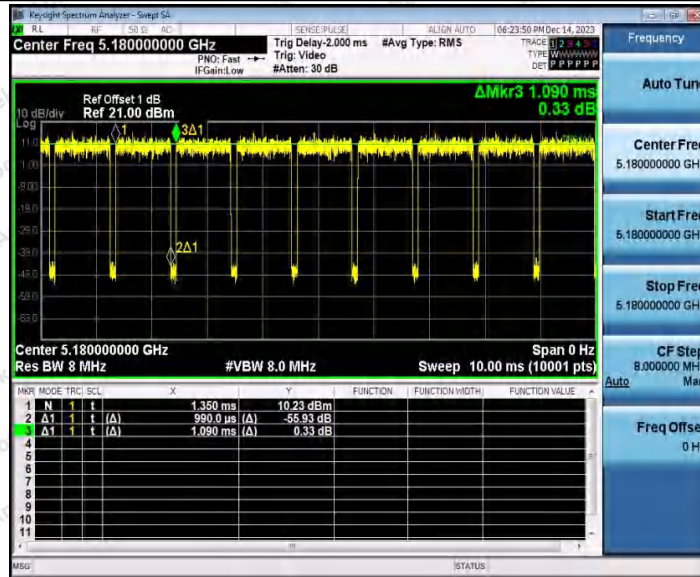

Hotline: 400-003-0500  
 www.anbotek.com.cn

11AC80SISO\_Ant2\_5775

11AX20SISO\_Ant1\_5180

11AX20SISO\_Ant2\_5180