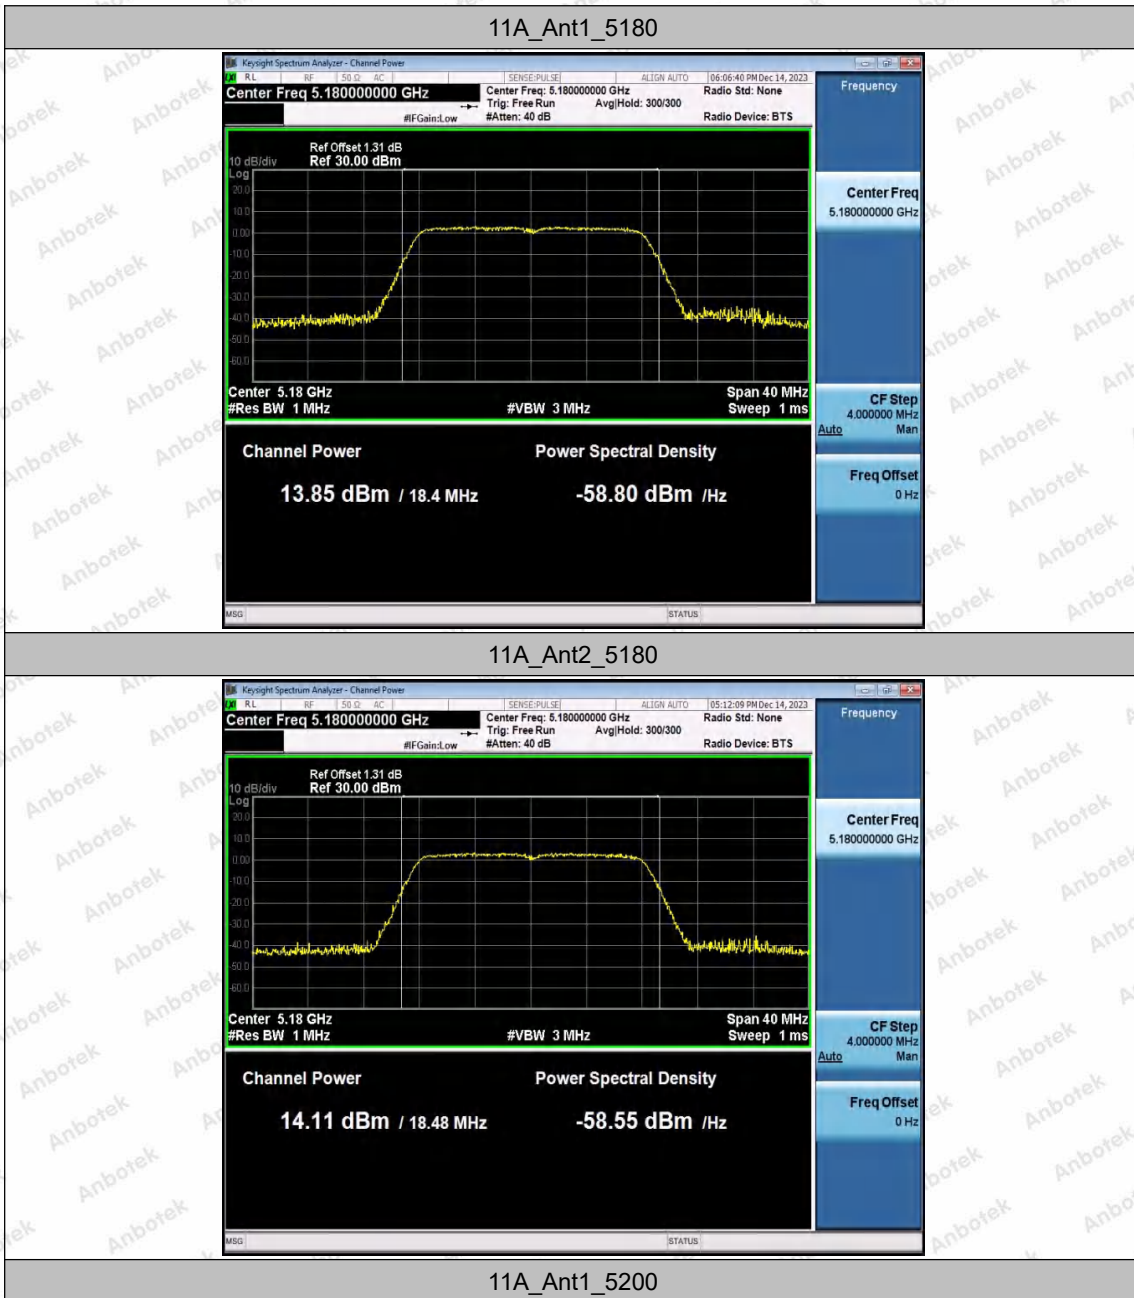

## Test Graphs Channel Power

11A\_Ant2\_5200

11A\_Ant1\_5240