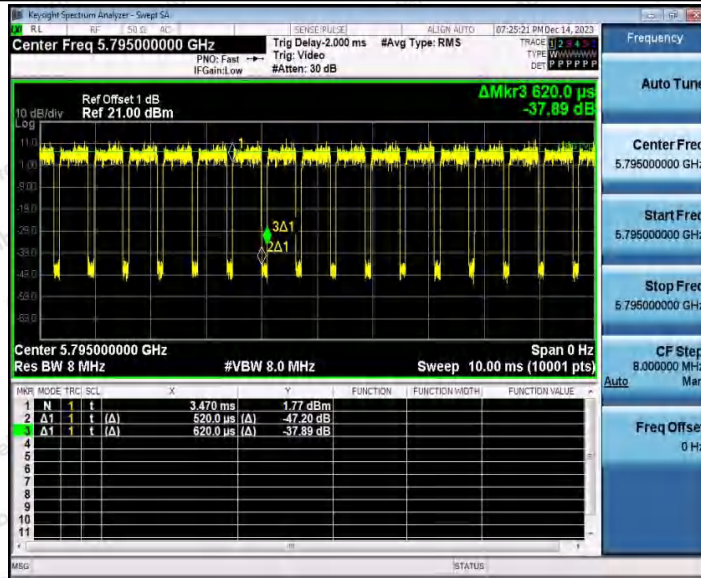

11AX80SISO_Ant1_5210