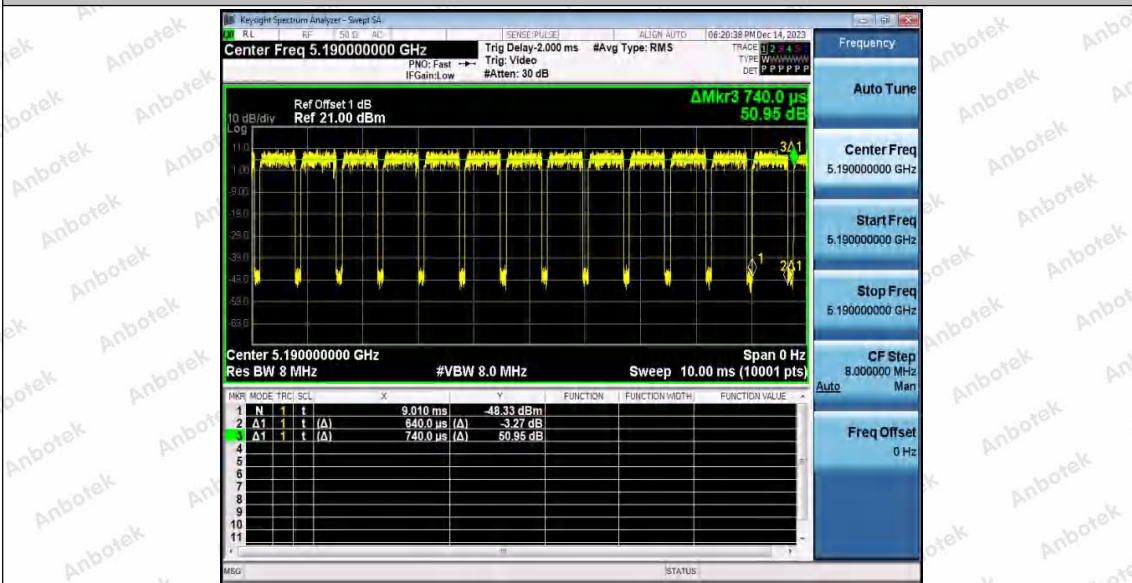

Hotline 400-003-0500  
 www.anbotek.com.cn

11AC20SISO\_Ant2\_5825

11AC40SISO\_Ant1\_5190