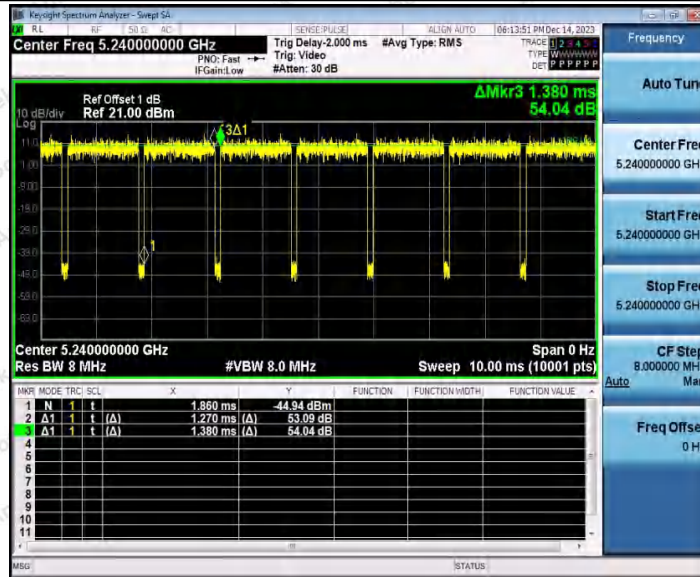

Hotline 400-003-0500  
 www.anbotek.com.cn

11N20SISO\_Ant2\_5200

11N20SISO\_Ant1\_5240

11N20SISO\_Ant2\_5240