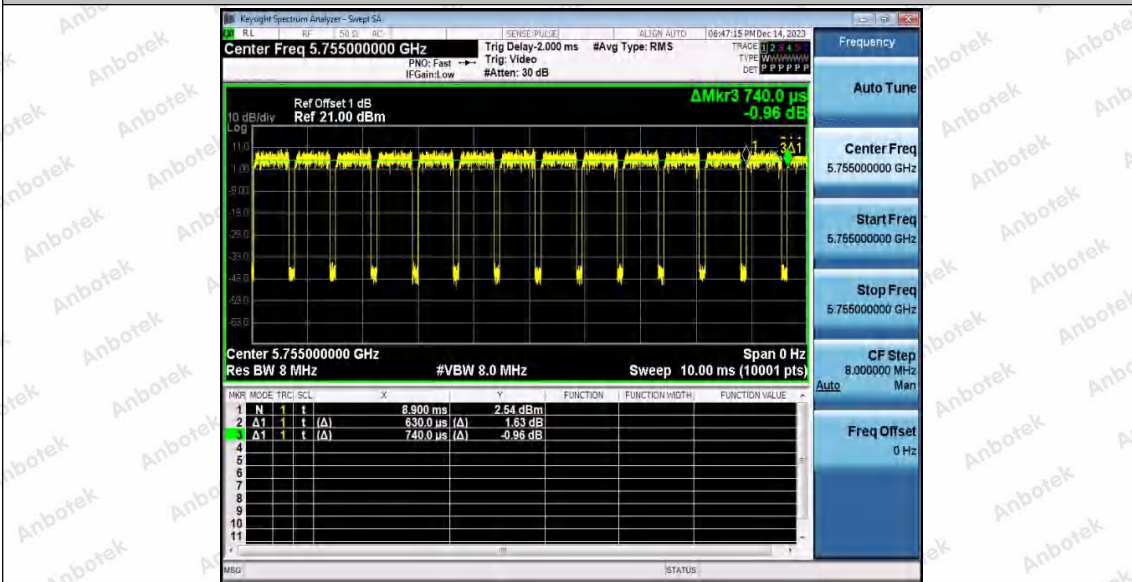

Hotline 400-003-0500  
 www.anbotek.com.cn

11AC40SISO\_Ant1\_5755

11AC40SISO\_Ant2\_5755