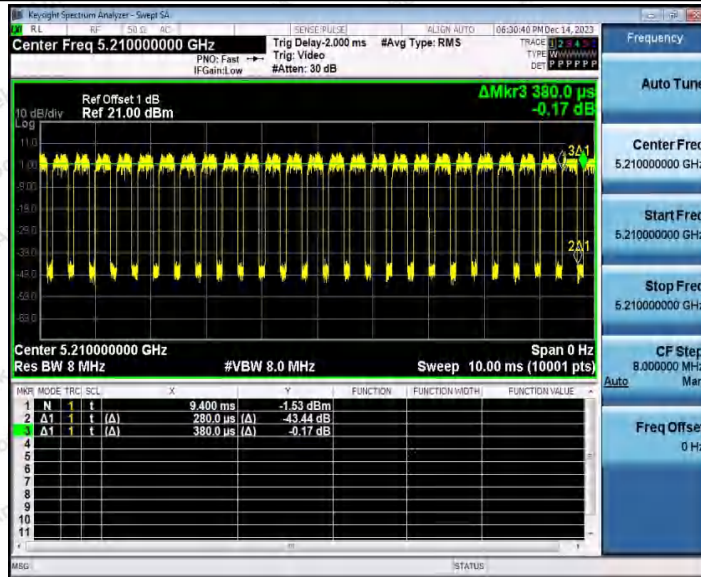

Hotline 400-003-0500  
 www.anbotek.com.cn

11AX40SISO\_Ant2\_5795

11AX80SISO\_Ant1\_5210

11AX80SISO\_Ant2\_5210