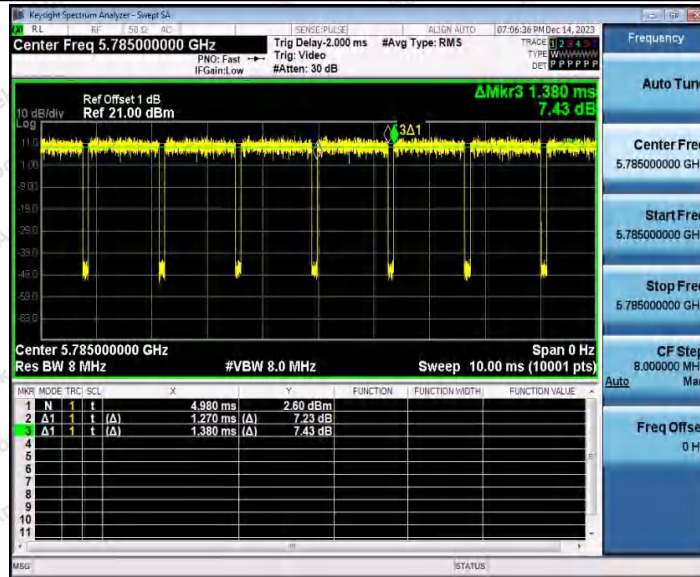

Hotline: 400-003-0500  
 www.anbotek.com.cn

11N20SISO\_Ant1\_5785

11N20SISO\_Ant2\_5785

11N20SISO\_Ant1\_5825