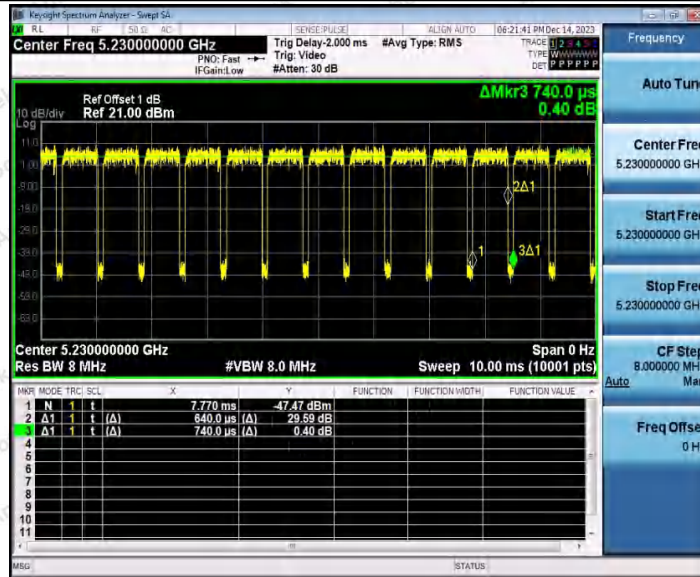

11AC40SISO_Ant2_5230

Shenzhen Anbotek Compliance Laboratory Limited

Address: 1/F., Building D, Sogood Science and Technology Park, Sanwei Community, Hangcheng Street, Bao'an District, Shenzhen, Guangdong, China.
Tel: (86) 0755-26066440 Fax: (86) 0755-26014772 Email: service@anbotek.com

Hotline 400-003-0500
www.anbotek.com.cn