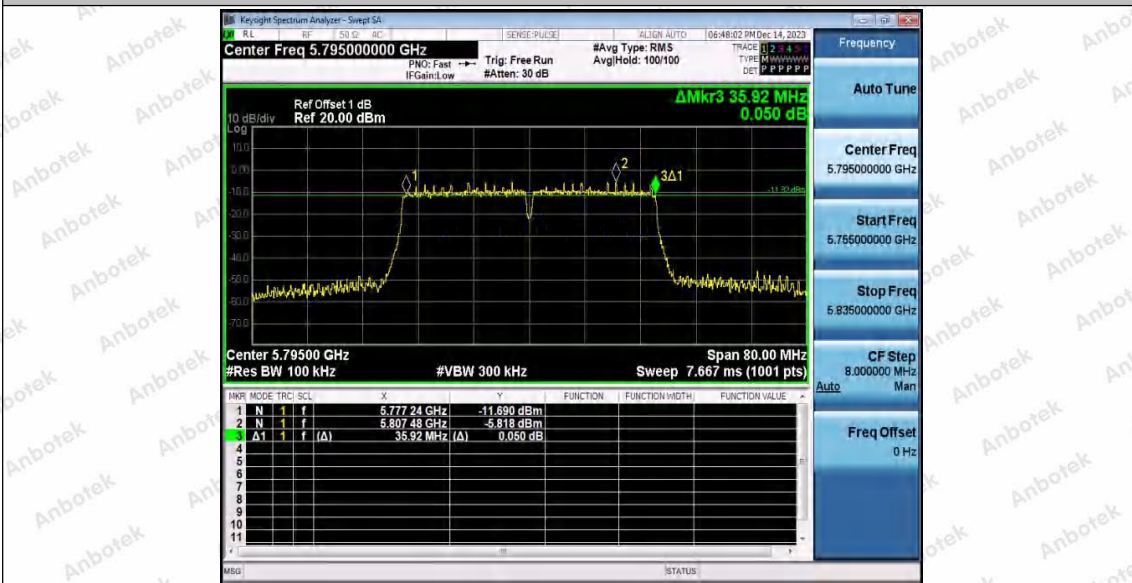

11AC40SISO_Ant2_5795

Shenzhen Anbotek Compliance Laboratory Limited

Address: 1/F., Building D, Sogood Science and Technology Park, Sanwei Community, Hangcheng Street, Bao'an District, Shenzhen, Guangdong, China.
Tel: (86) 0755-26066440 Fax: (86) 0755-26014772 Email: service@anbotek.com

Hotline 400-003-0500
www.anbotek.com.cn