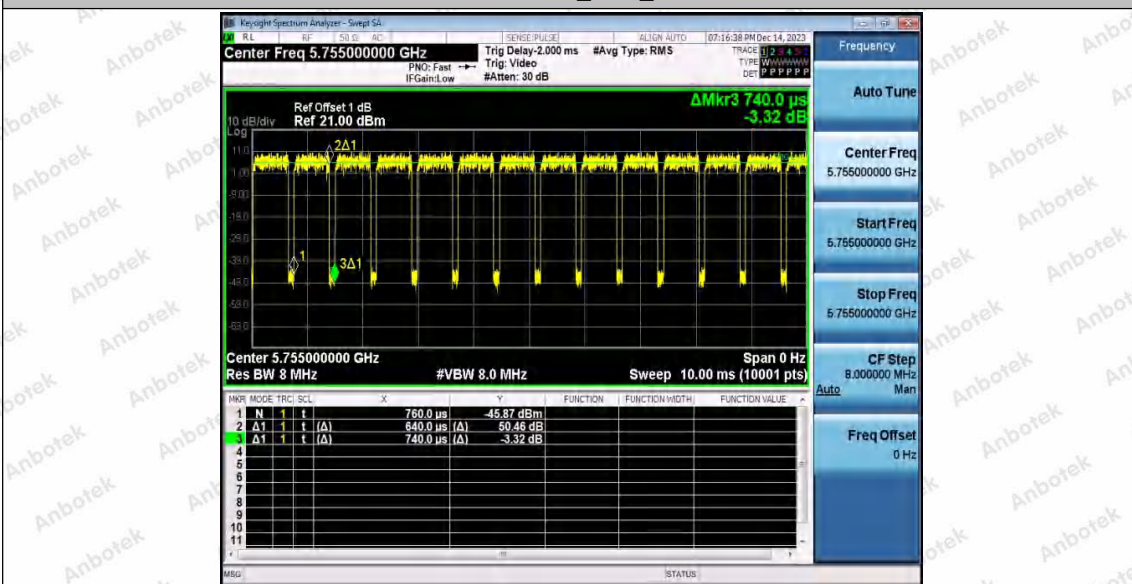

Hotline 400-003-0500  
 www.anbotek.com.cn

11AC40SISO\_Ant1\_5755

11AC40SISO\_Ant2\_5755