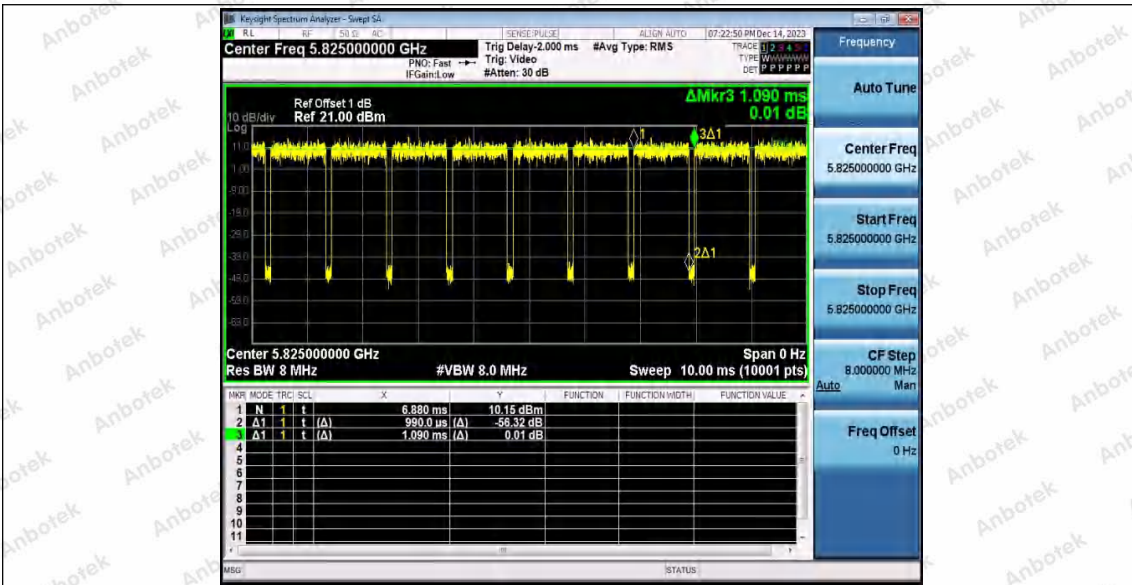

Hotline 400-003-0500  
 www.anbotek.com.cn

11AX40SISO\_Ant1\_5190

11AX40SISO\_Ant2\_5190