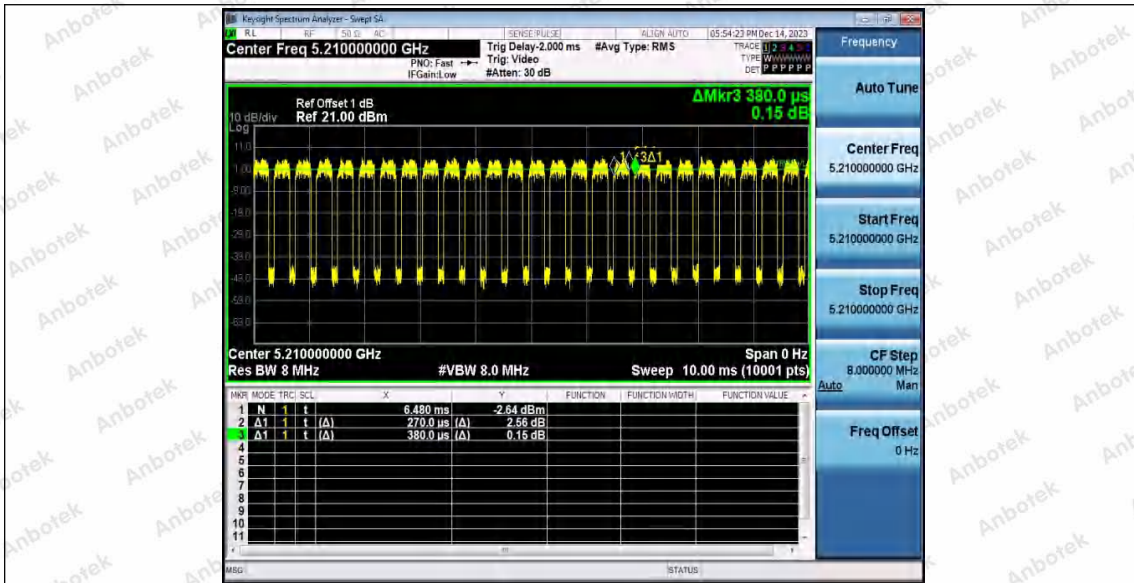

11AX80SISO_Ant1_5775