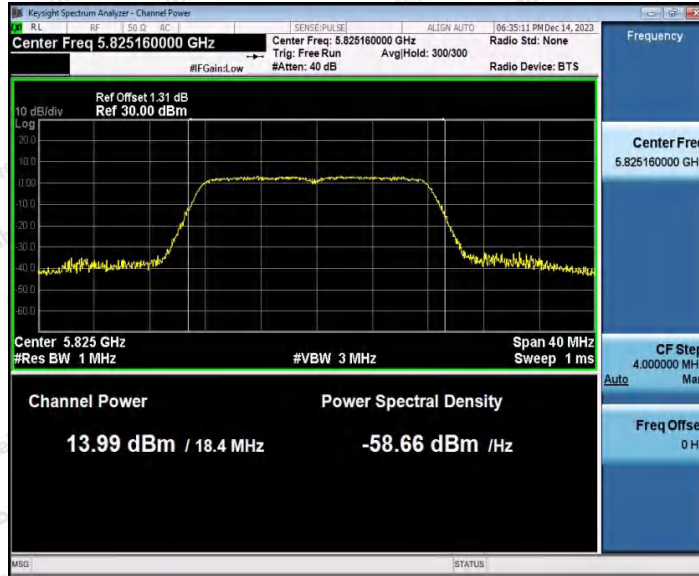

11A_Ant1_5825

11A_Ant2_5825