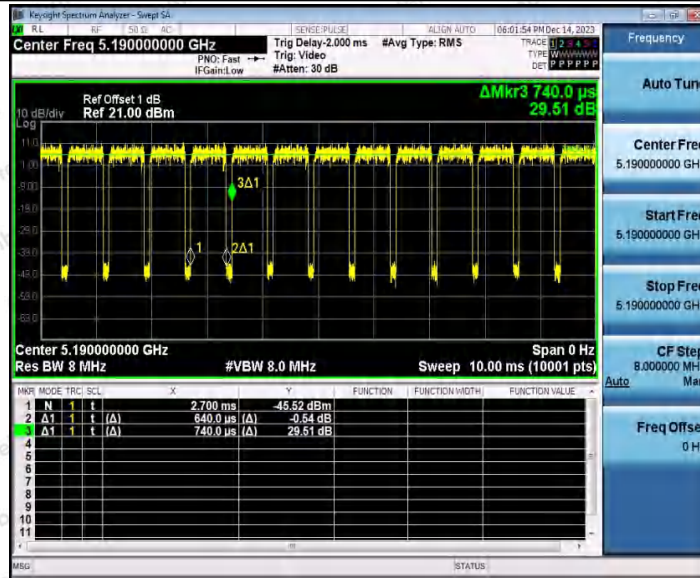

11AC40SISO_Ant2_5190

11AC40SISO_Ant1_5230