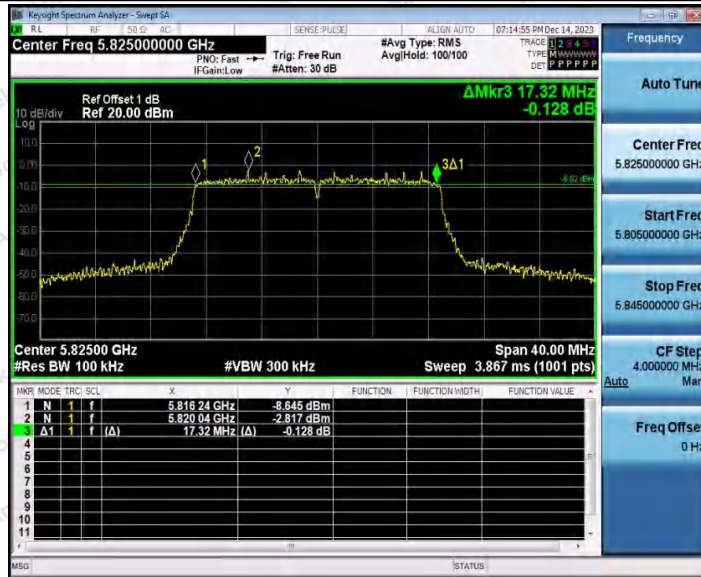

11AC40SISO_Ant1_5755

Shenzhen Anbotek Compliance Laboratory Limited

Address: 1/F., Building D, Sogood Science and Technology Park, Sanwei Community, Hangcheng Street, Bao'an District, Shenzhen, Guangdong, China.
Tel: (86) 0755-26066440 Fax: (86) 0755-26014772 Email: service@anbotek.com

Hotline 400-003-0500
www.anbotek.com.cn