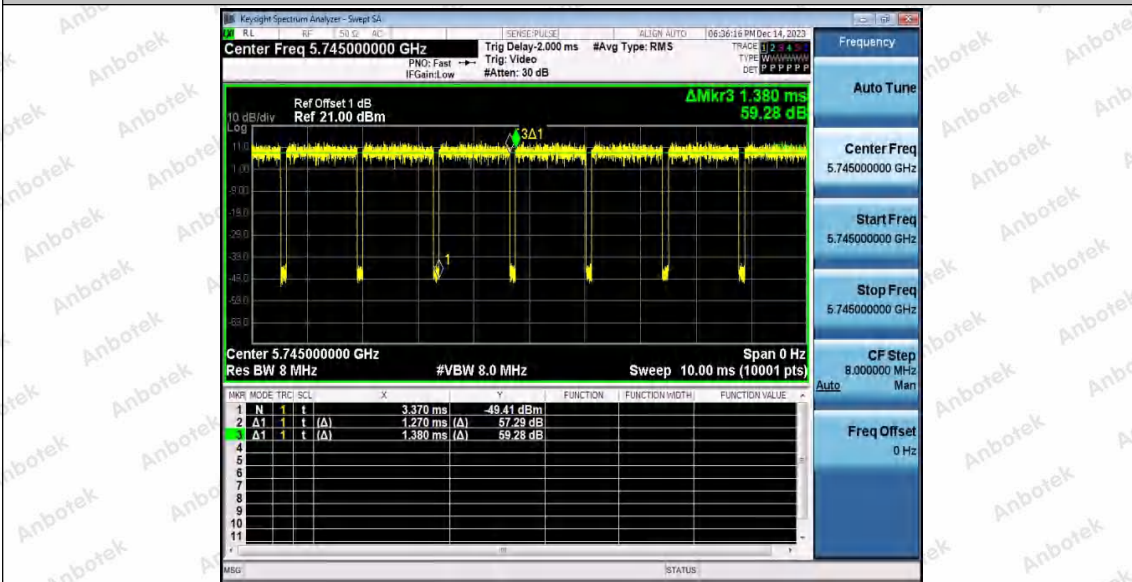

11N20SISO_Ant2_5745