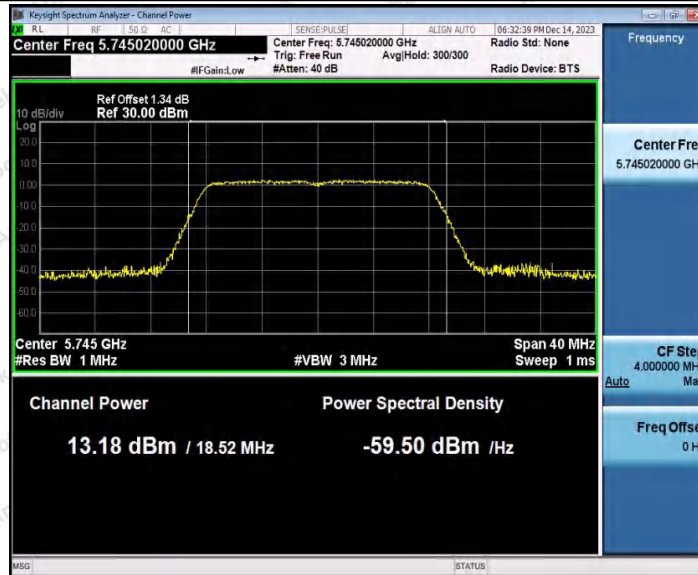

11A_Ant2_5745

Shenzhen Anbotek Compliance Laboratory Limited

Address: 1/F., Building D, Sogood Science and Technology Park, Sanwei Community, Hangcheng Street, Bao'an District, Shenzhen, Guangdong, China.
Tel: (86) 0755-26066440 Fax: (86) 0755-26014772 Email: service@anbotek.com

Hotline
400-003-0500
www.anbotek.com.cn