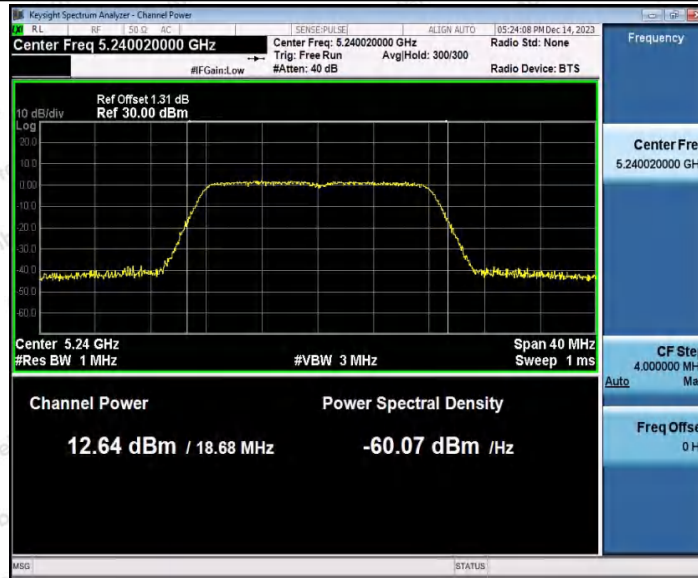

11A_Ant2_5240

11A_Ant1_5745