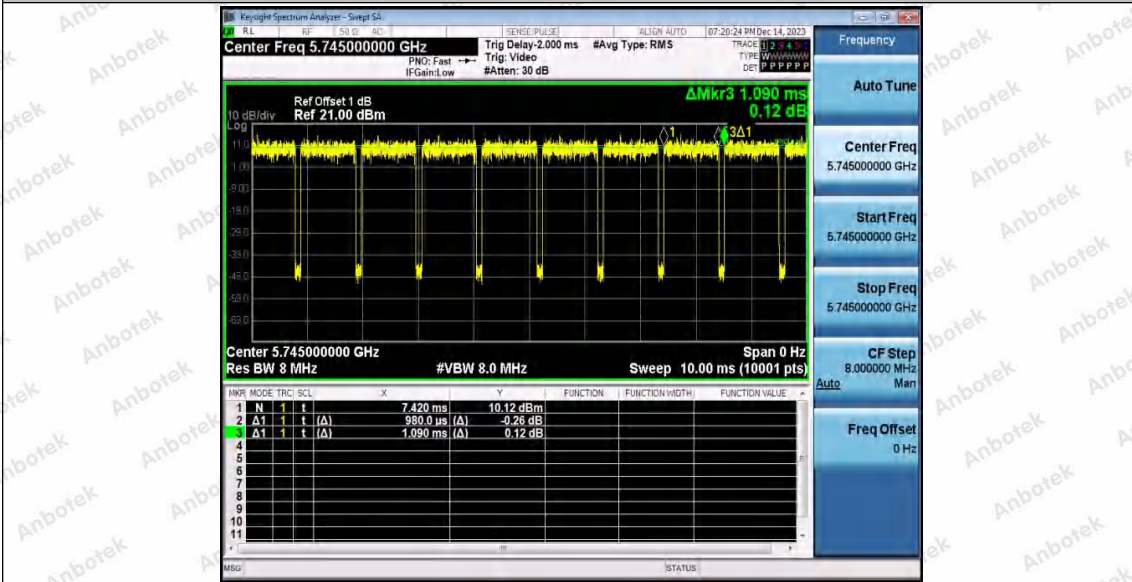

Hotline: 400-003-0500  
 www.anbotek.com.cn

11AX20SISO\_Ant2\_5745

11AX20SISO\_Ant1\_5785