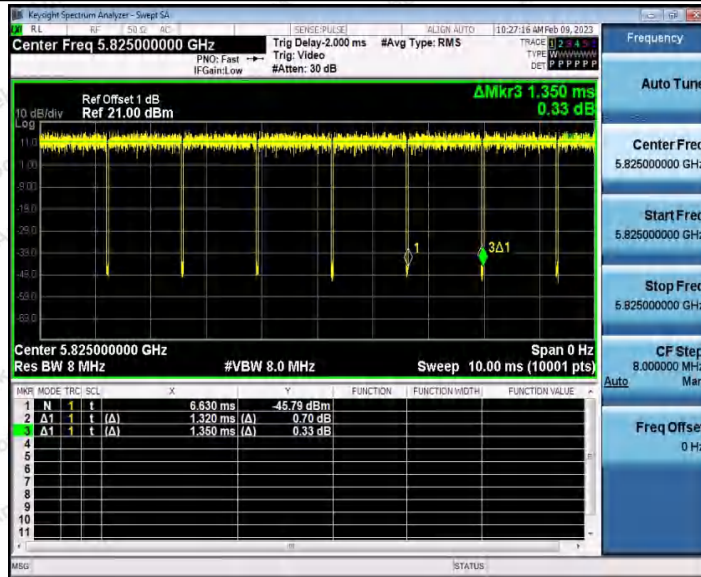

11N20SISO_Ant1_5180

Shenzhen Anbotek Compliance Laboratory Limited

Address: 1/F., Building D, Sogood Science and Technology Park, Sanwei Community, Hangcheng Street, Bao'an District, Shenzhen, Guangdong, China.
Tel: (86) 0755-26066440 Fax: (86) 0755-26014772 Email: service@anbotek.com

Hotline 400-003-0500
www.anbotek.com.cn