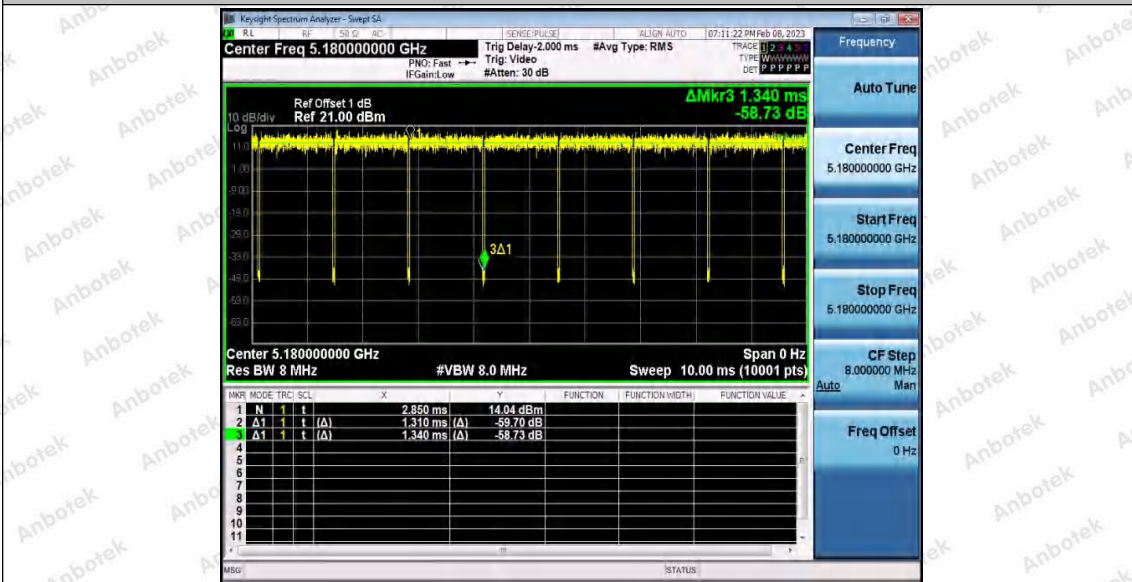

11N20SISO_Ant1_5200