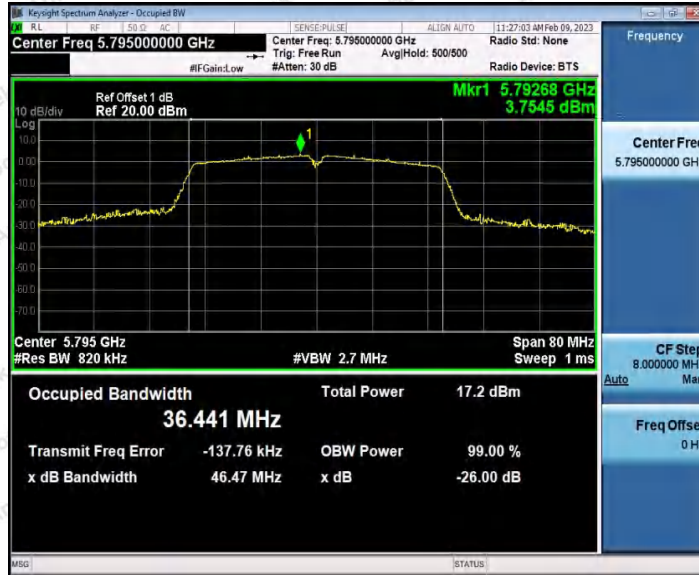

11AC40SISO_Ant2_5795

11AC80SISO_Ant1_5210

Shenzhen Anbotek Compliance Laboratory Limited

Address: 1/F., Building D, Sogood Science and Technology Park, Sanwei Community, Hangcheng Street, Bao'an District, Shenzhen, Guangdong, China.
Tel: (86) 0755-26066440 Fax: (86) 0755-26014772 Email: service@anbotek.com

Hotline 400-003-0500
www.anbotek.com.cn