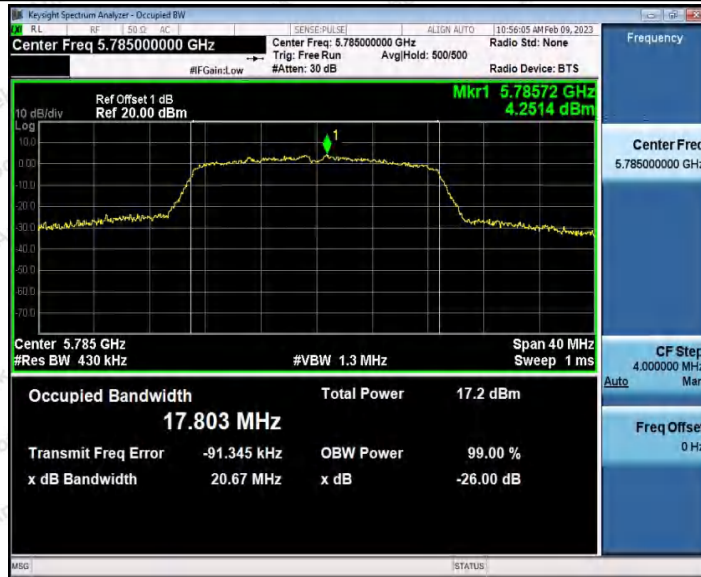

11AC20SISO_Ant2_5785

Shenzhen Anbotek Compliance Laboratory Limited

Address: 1/F., Building D, Sogood Science and Technology Park, Sanwei Community, Hangcheng Street, Bao'an District, Shenzhen, Guangdong, China.
Tel: (86) 0755-26066440 Fax: (86) 0755-26014772 Email: service@anbotek.com

Hotline 400-003-0500
www.anbotek.com.cn