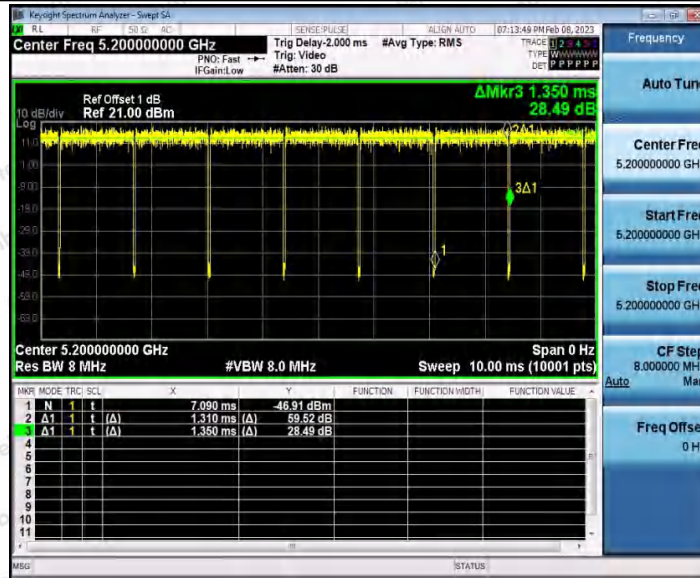

11N20SISO_Ant2_5200

11N20SISO_Ant1_5240