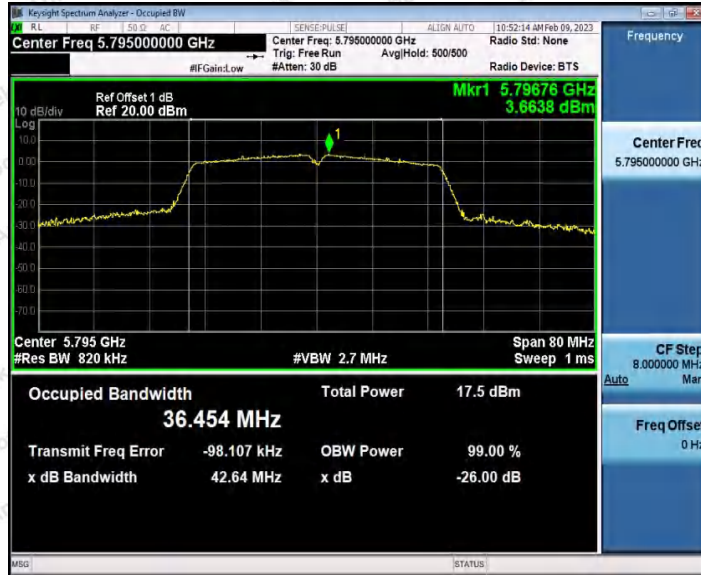

11N40SISO_Ant2_5795

11AC20SISO_Ant1_5180

Shenzhen Anbotek Compliance Laboratory Limited

Address: 1/F., Building D, Sogood Science and Technology Park, Sanwei Community, Hangcheng Street, Bao'an District, Shenzhen, Guangdong, China.
Tel: (86) 0755-26066440 Fax: (86) 0755-26014772 Email: service@anbotek.com

Hotline
400-003-0500
www.anbotek.com.cn