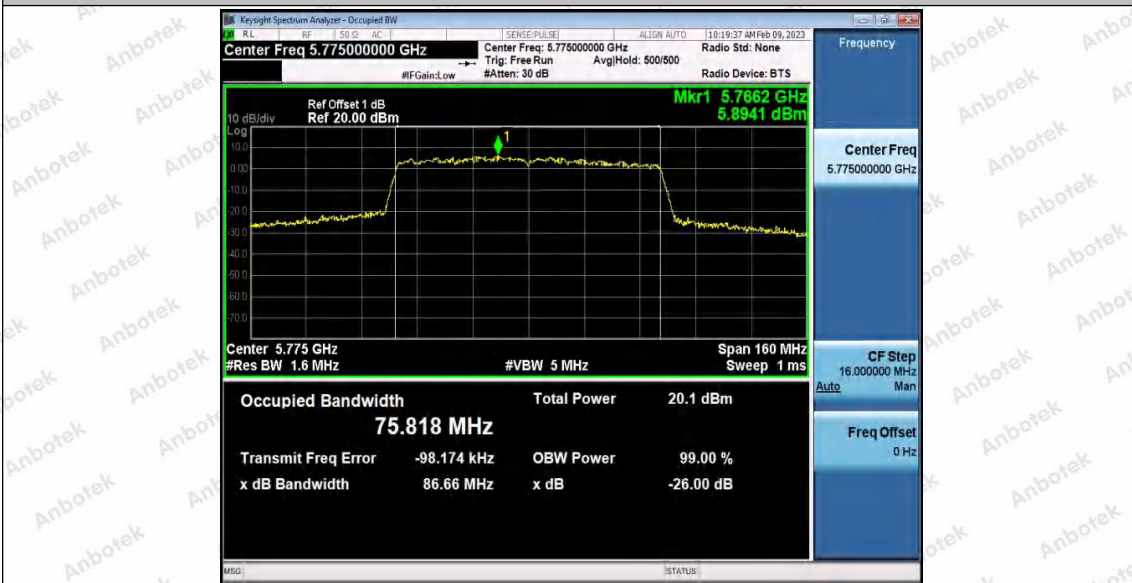

Shenzhen Anbotek Compliance Laboratory Limited

Address: 1/F., Building D, Sogood Science and Technology Park, Sanwei Community, Hangcheng Street, Bao'an District, Shenzhen, Guangdong, China.
Tel: (86) 0755-26066440 Fax: (86) 0755-26014772 Email: service@anbotek.com

Hotline 400-003-0500
www.anbotek.com.cn