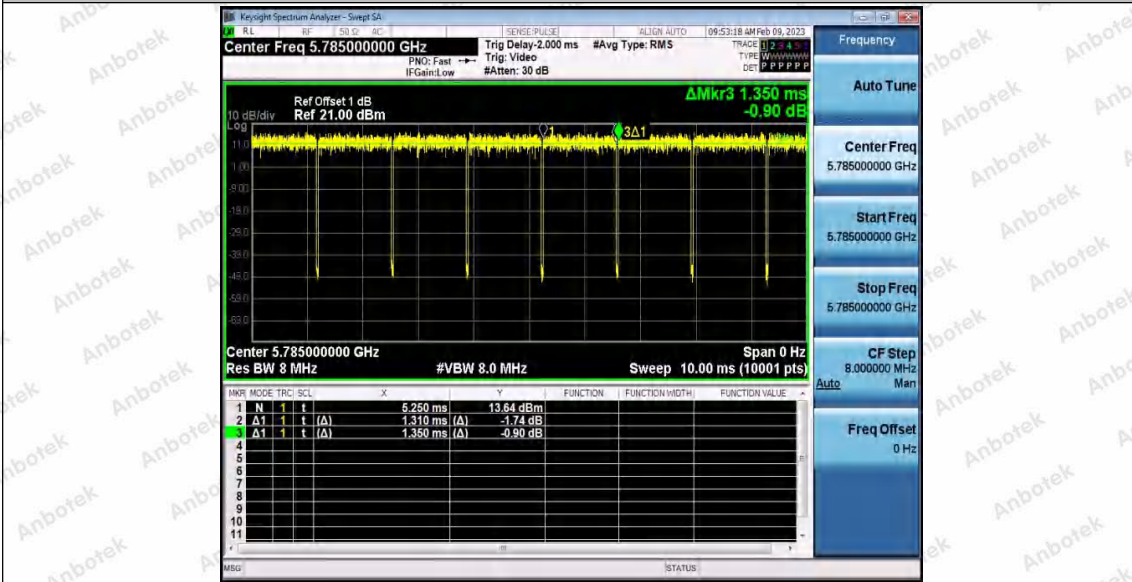

11A_Ant1_5785