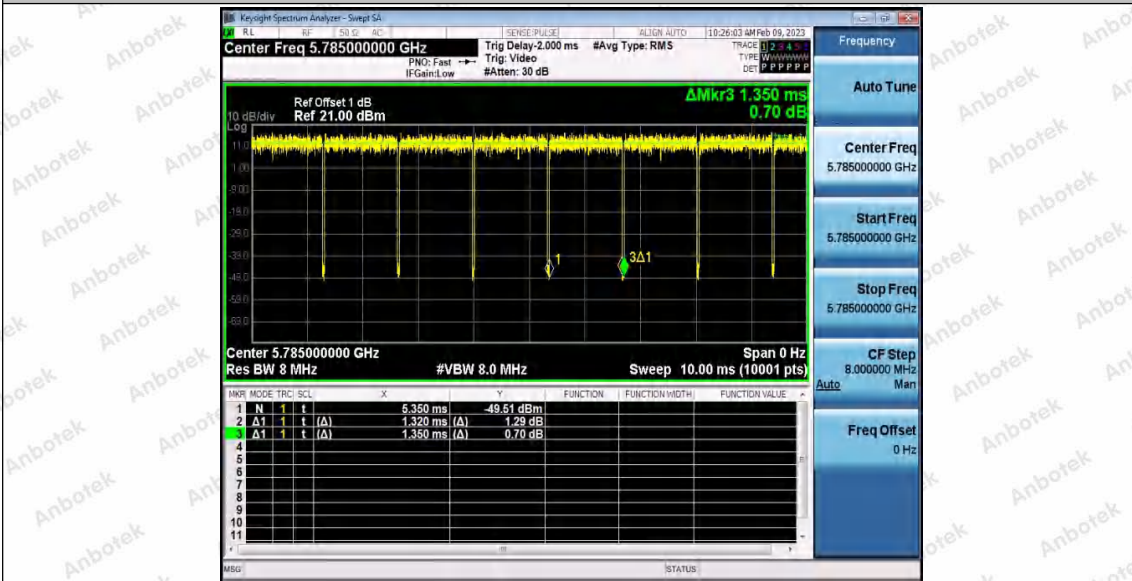

Hotline 400-003-0500
 www.anbotek.com.cn

11A_Ant1_5785

11A_Ant2_5785

Shenzhen Anbotek Compliance Laboratory Limited

Address: 1/F., Building D, Sogood Science and Technology Park, Sanwei Community, Hangcheng Street, Bao'an District, Shenzhen, Guangdong, China.
 Tel: (86) 0755-26066440 Fax: (86) 0755-26014772 Email: service@anbotek.com