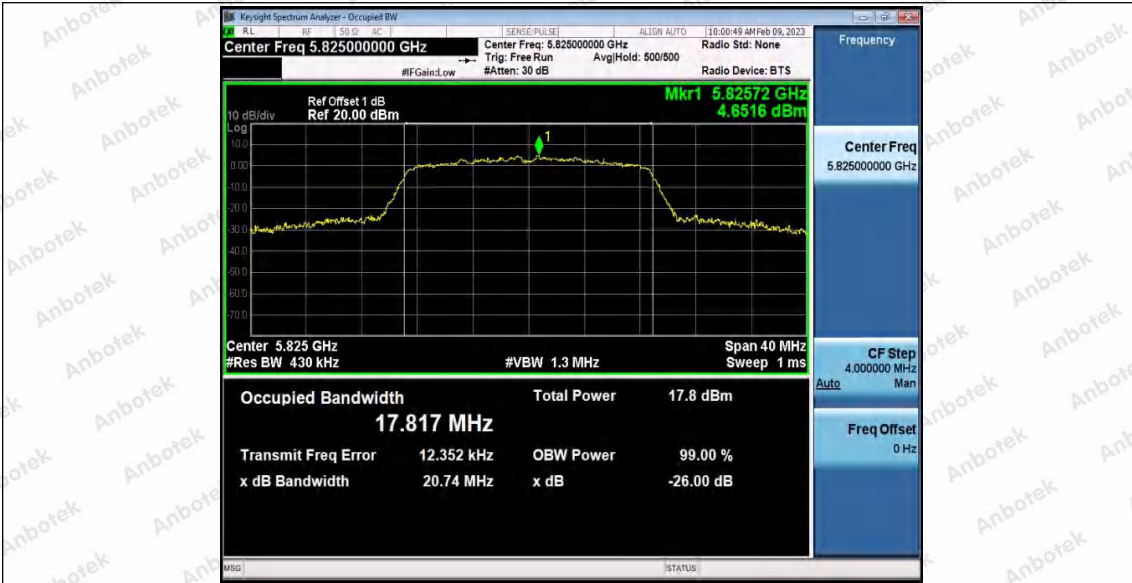

11N20SISO_Ant2_5825