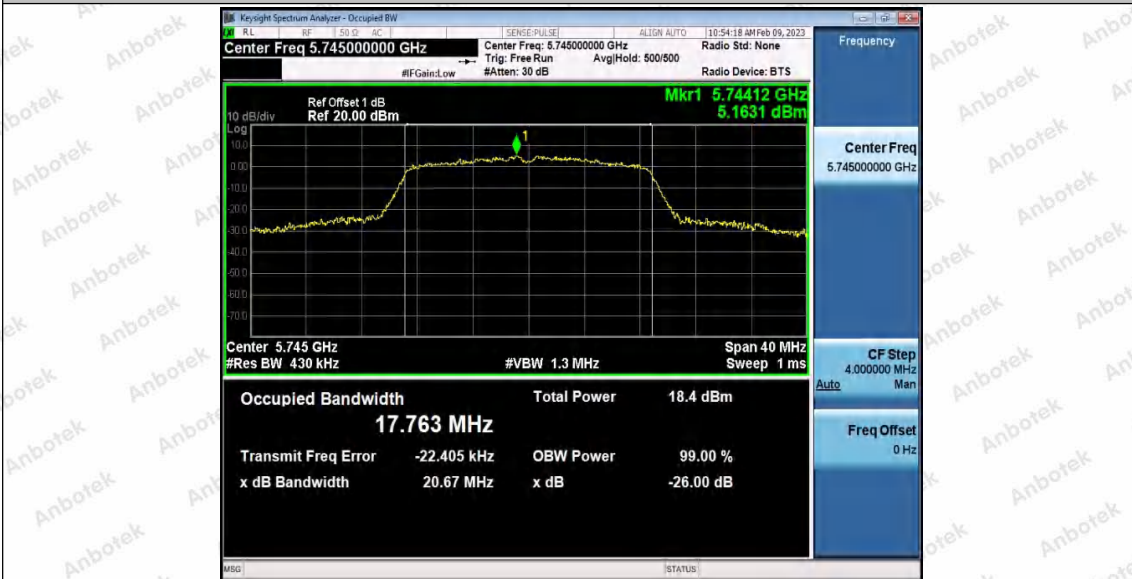

Hotline
 400-003-0500
www.anbotek.com.cn

11AC20SISO_Ant1_5745

11AC20SISO_Ant2_5745

Shenzhen Anbotek Compliance Laboratory Limited

Address: 1/F., Building D, Sogood Science and Technology Park, Sanwei Community, Hangcheng Street, Bao'an District, Shenzhen, Guangdong, China.
Tel: (86) 0755-26066440 Fax: (86) 0755-26014772 Email: service@anbotek.com