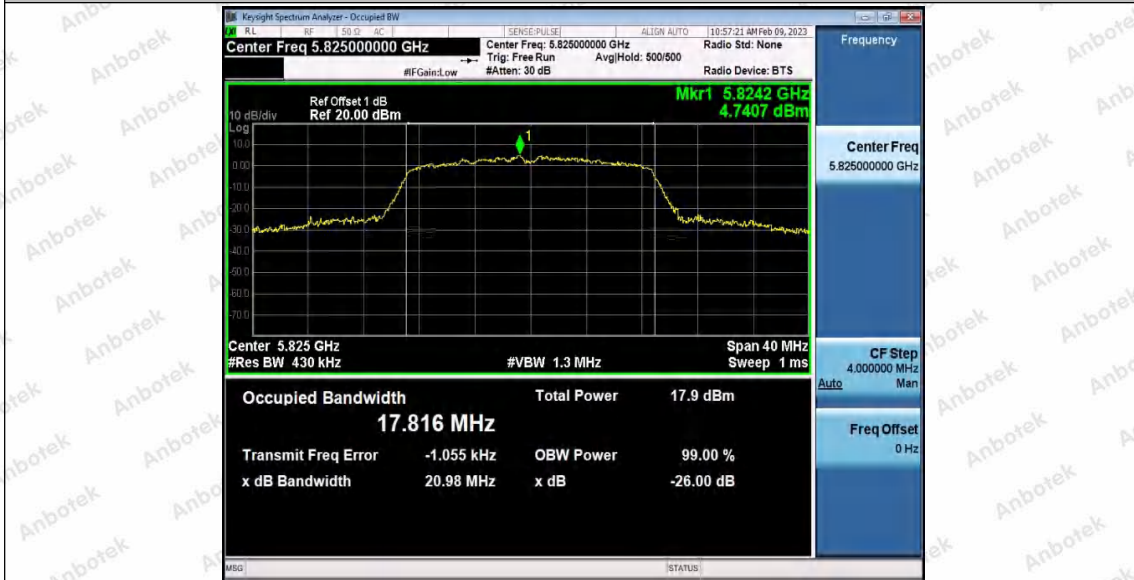

11AC20SISO_Ant2_5825