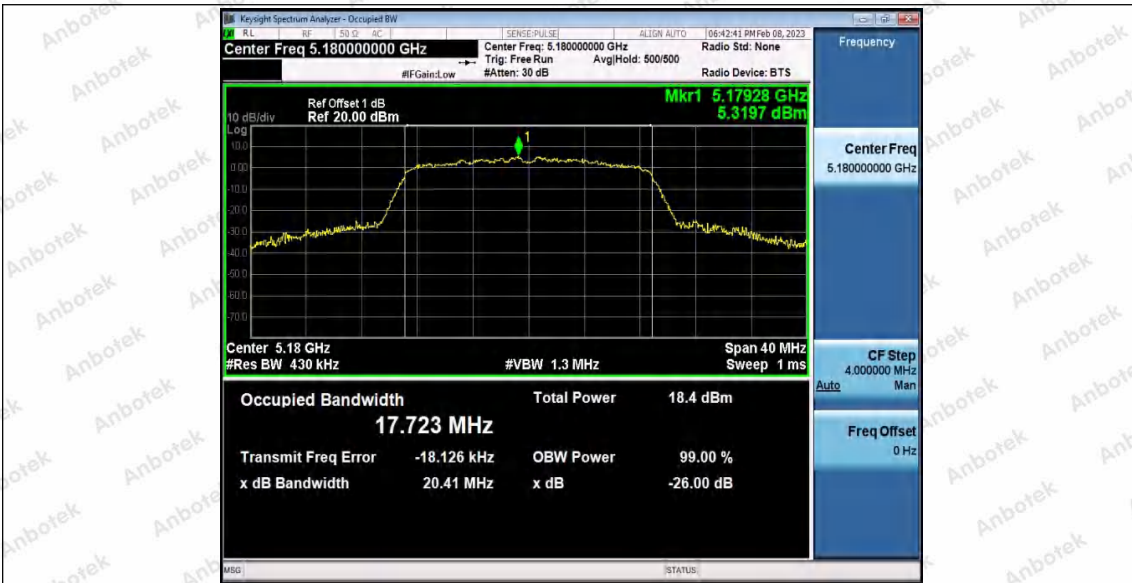

11N20SISO_Ant2_5180