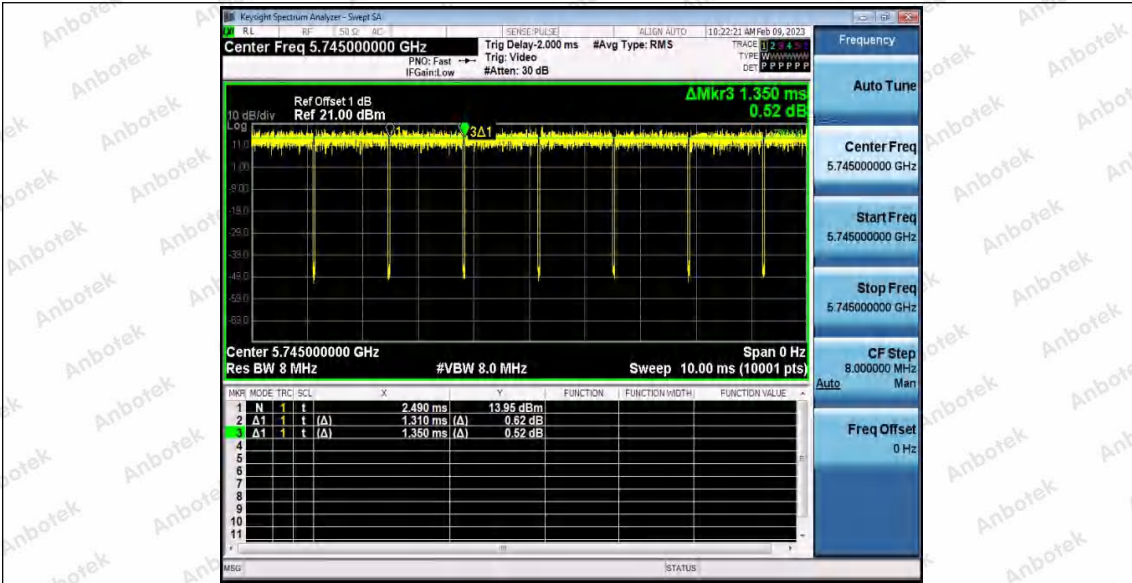

11A_Ant2_5745