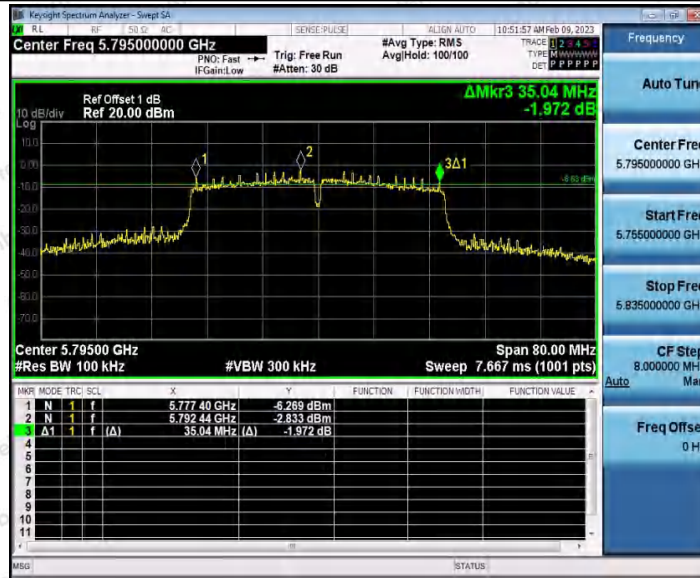

11AC20SISO_Ant1_5745