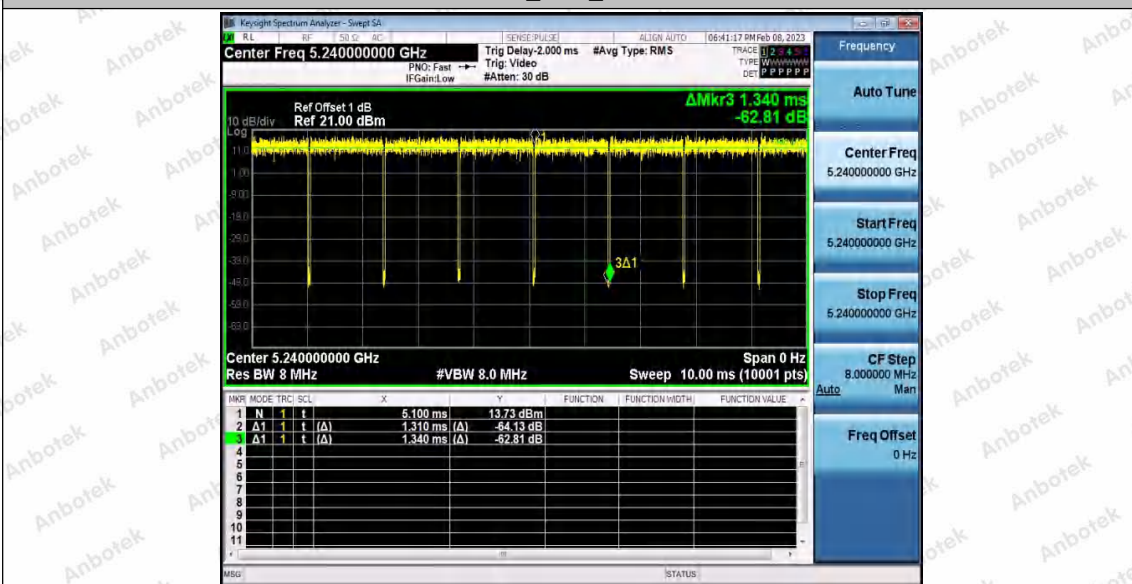

Shenzhen Anbotek Compliance Laboratory Limited

Address: 1/F., Building D, Sogood Science and Technology Park, Sanwei Community, Hangcheng Street, Bao'an District, Shenzhen, Guangdong, China.
Tel: (86) 0755-26066440 Fax: (86) 0755-26014772 Email: service@anbotek.com

Hotline: 400-003-0500
www.anbotek.com.cn