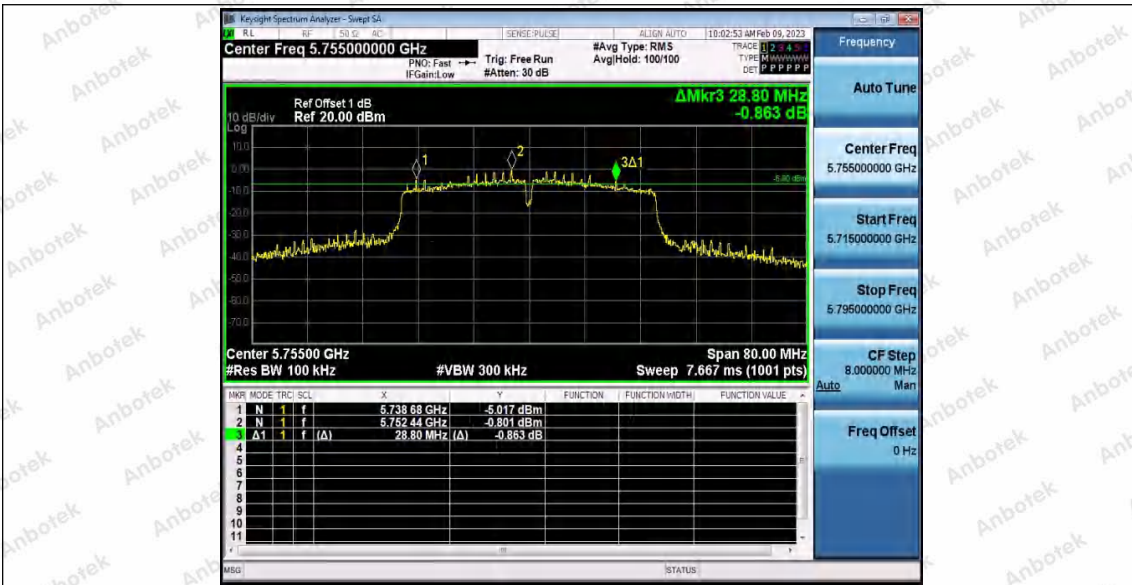

11N40SISO_Ant2_5755