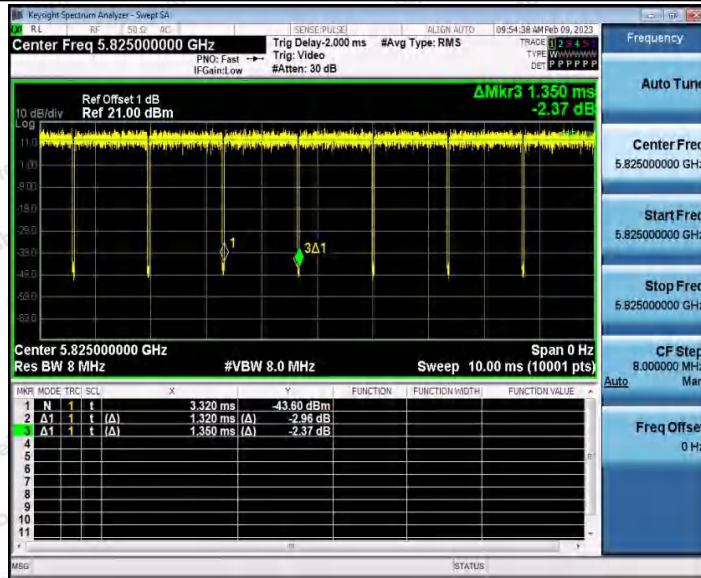

11A_Ant1_5825

11A_Ant2_5825