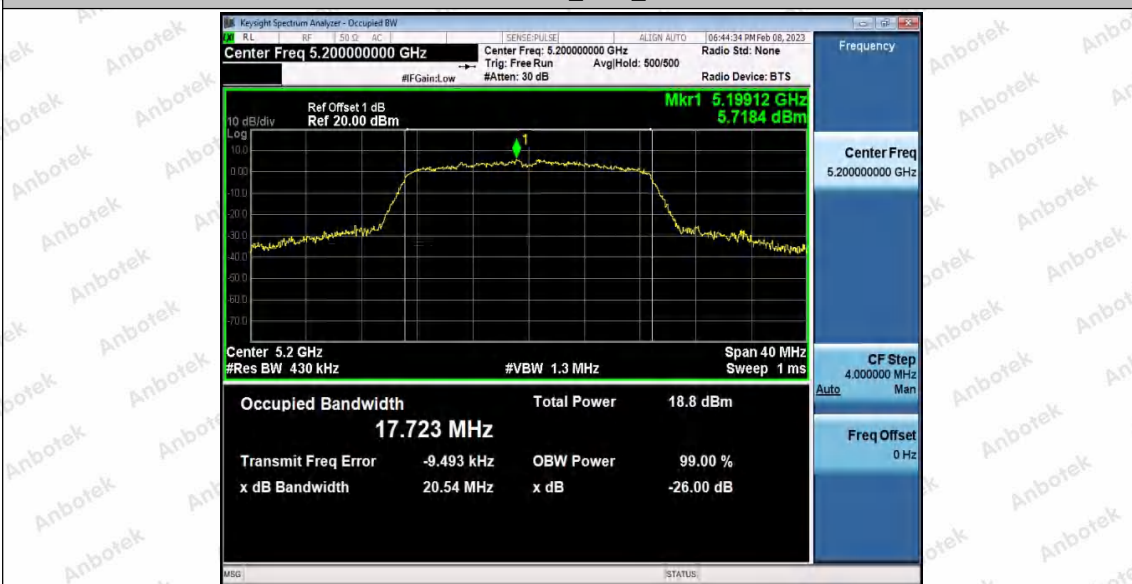

Hotline
 400-003-0500
www.anbotek.com.cn

11N20SISO_Ant2_5180

11N20SISO_Ant1_5200

Shenzhen Anbotek Compliance Laboratory Limited

Address: 1/F., Building D, Sogood Science and Technology Park, Sanwei Community, Hangcheng Street, Bao'an District, Shenzhen, Guangdong, China.
Tel: (86) 0755-26066440 Fax: (86) 0755-26014772 Email: service@anbotek.com