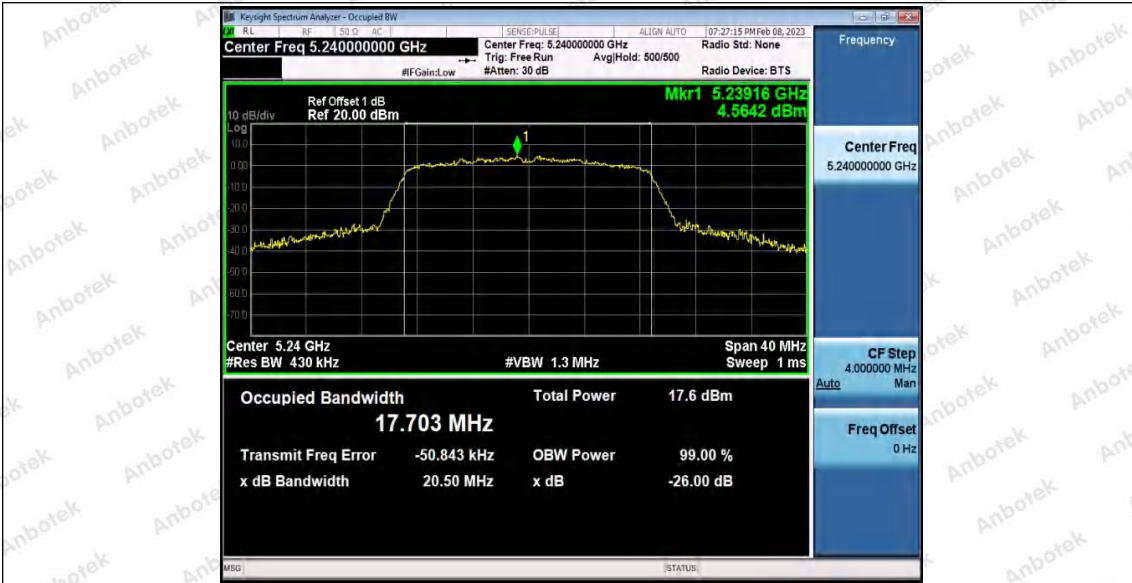

11AC20SISO_Ant1_5745