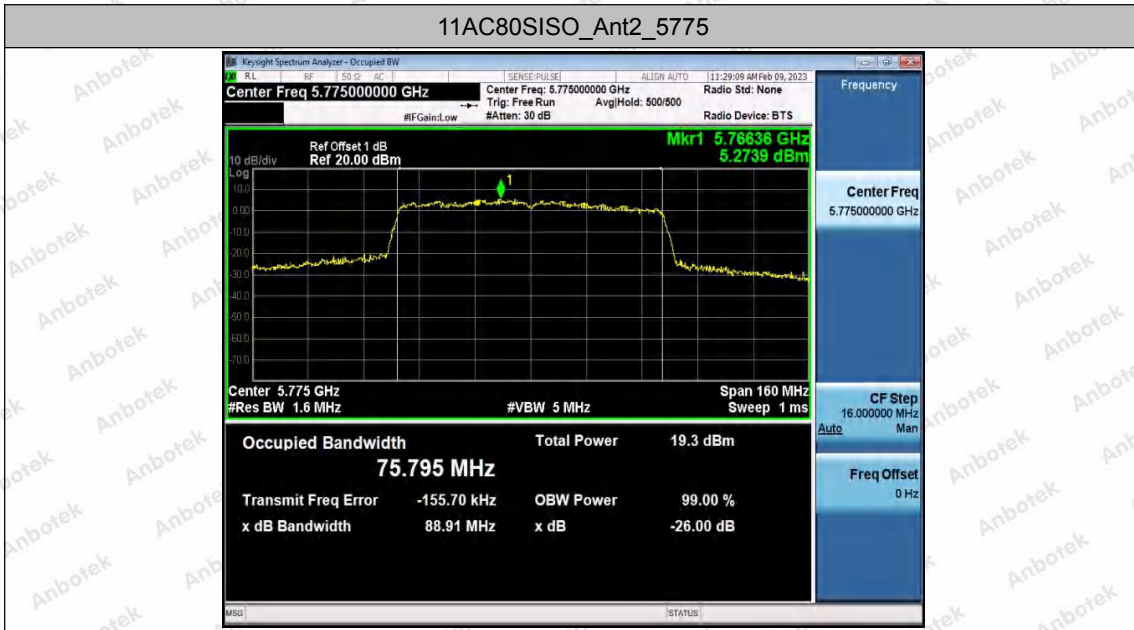

Shenzhen Anbotek Compliance Laboratory Limited

Address: 1/F., Building D, Sogood Science and Technology Park, Sanwei Community, Hangcheng Street, Bao'an District, Shenzhen, Guangdong, China.
Tel: (86) 0755-26066440 Fax: (86) 0755-26014772 Email: service@anbotek.com

Hotline
400-003-0500
www.anbotek.com.cn