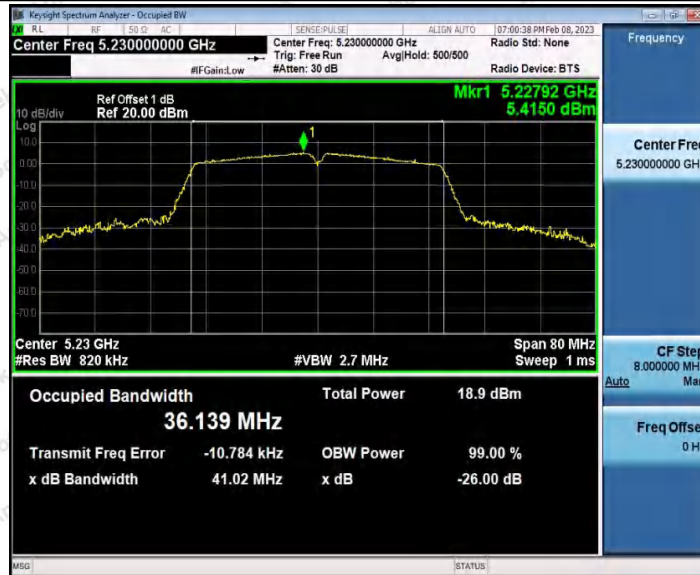

11AC40SISO_Ant1_5230

11AC40SISO_Ant2_5230

Shenzhen Anbotek Compliance Laboratory Limited

Address: 1/F., Building D, Sogood Science and Technology Park, Sanwei Community, Hangcheng Street, Bao'an District, Shenzhen, Guangdong, China.
Tel: (86) 0755-26066440 Fax: (86) 0755-26014772 Email: service@anbotek.com

Hotline
400-003-0500
www.anbotek.com.cn