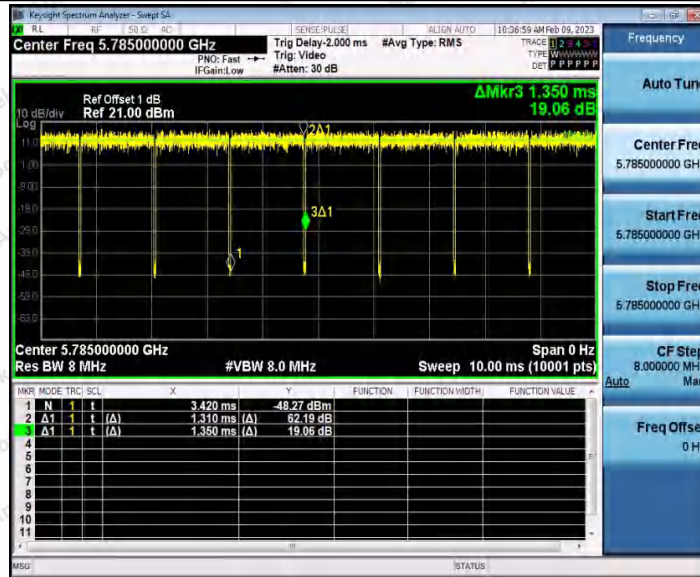

11N20SISO_Ant1_5825

Shenzhen Anbotek Compliance Laboratory Limited

Address: 1/F., Building D, Sogood Science and Technology Park, Sanwei Community, Hangcheng Street, Bao'an District, Shenzhen, Guangdong, China.
Tel: (86) 0755-26066440 Fax: (86) 0755-26014772 Email: service@anbotek.com

Hotline
400-003-0500
www.anbotek.com.cn