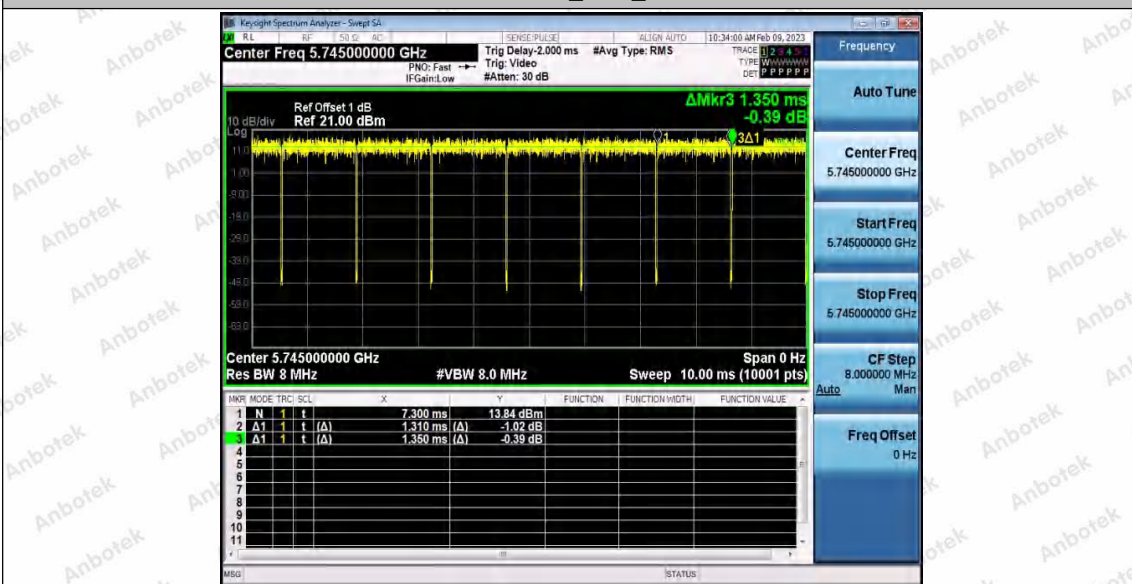

Hotline 400-003-0500
 www.anbotek.com.cn

11N20SISO_Ant1_5745

11N20SISO_Ant2_5745

Shenzhen Anbotek Compliance Laboratory Limited

Address: 1/F., Building D, Sogood Science and Technology Park, Sanwei Community, Hangcheng Street, Bao'an District, Shenzhen, Guangdong, China.
 Tel: (86) 0755-26066440 Fax: (86) 0755-26014772 Email: service@anbotek.com