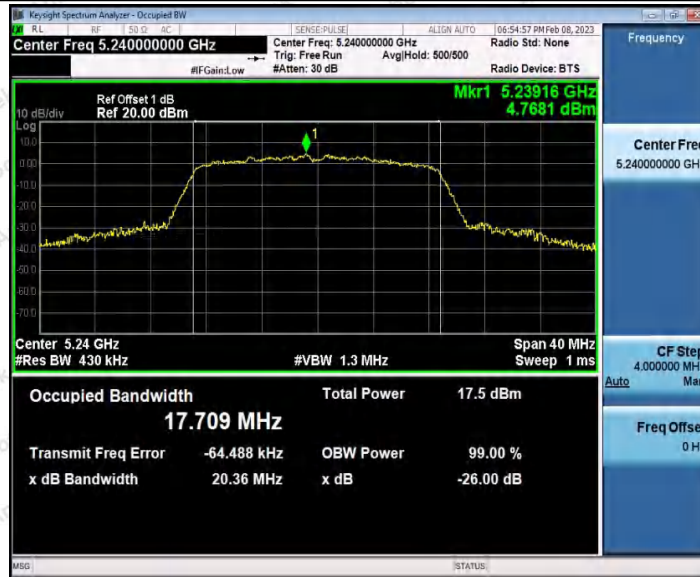

11AC20SISO_Ant2_5240

Shenzhen Anbotek Compliance Laboratory Limited

Address: 1/F., Building D, Sogood Science and Technology Park, Sanwei Community, Hangcheng Street, Bao'an District, Shenzhen, Guangdong, China.
Tel: (86) 0755-26066440 Fax: (86) 0755-26014772 Email: service@anbotek.com

Hotline
400-003-0500
www.anbotek.com.cn