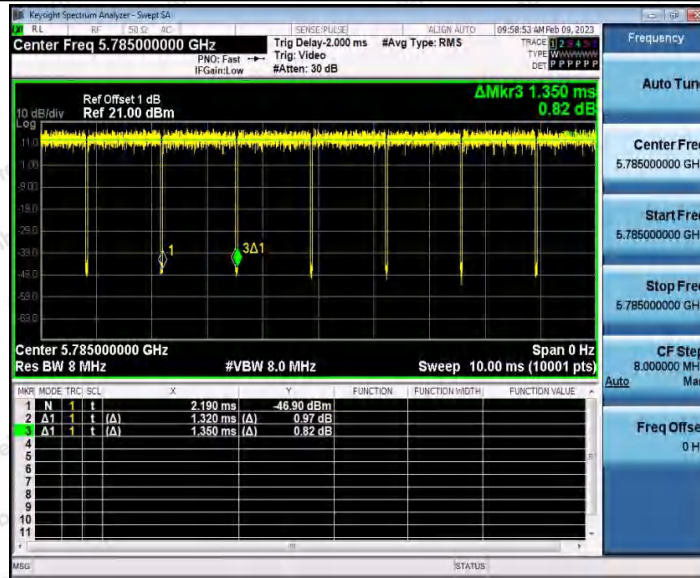

11N20SISO_Ant2_5785