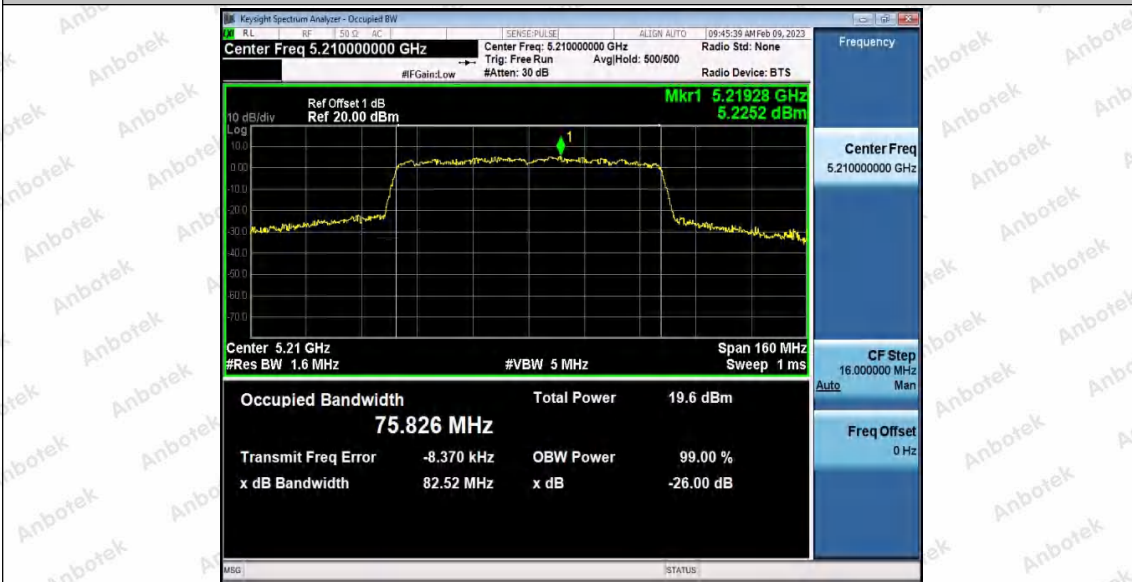

11AC80SISO_Ant1_5775