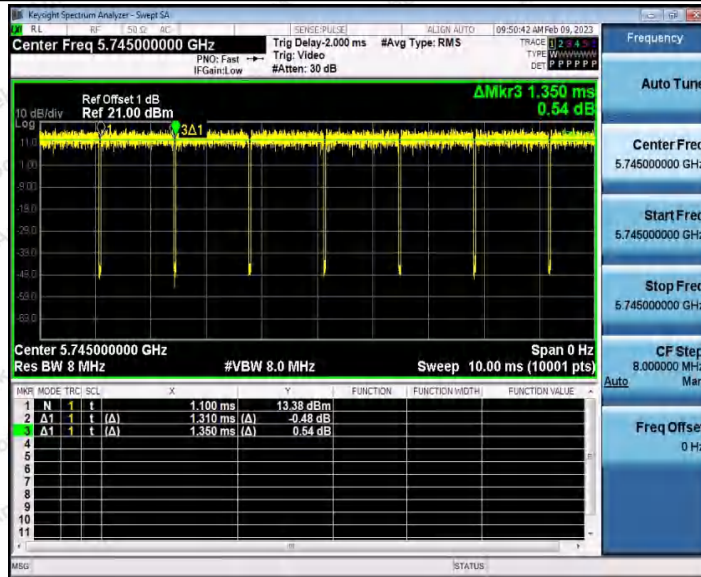

11A_Ant1_5745

Shenzhen Anbotek Compliance Laboratory Limited

Address: 1/F., Building D, Sogood Science and Technology Park, Sanwei Community, Hangcheng Street, Bao'an District, Shenzhen, Guangdong, China.
Tel: (86) 0755-26066440 Fax: (86) 0755-26014772 Email: service@anbotek.com

Hotline 400-003-0500
www.anbotek.com.cn