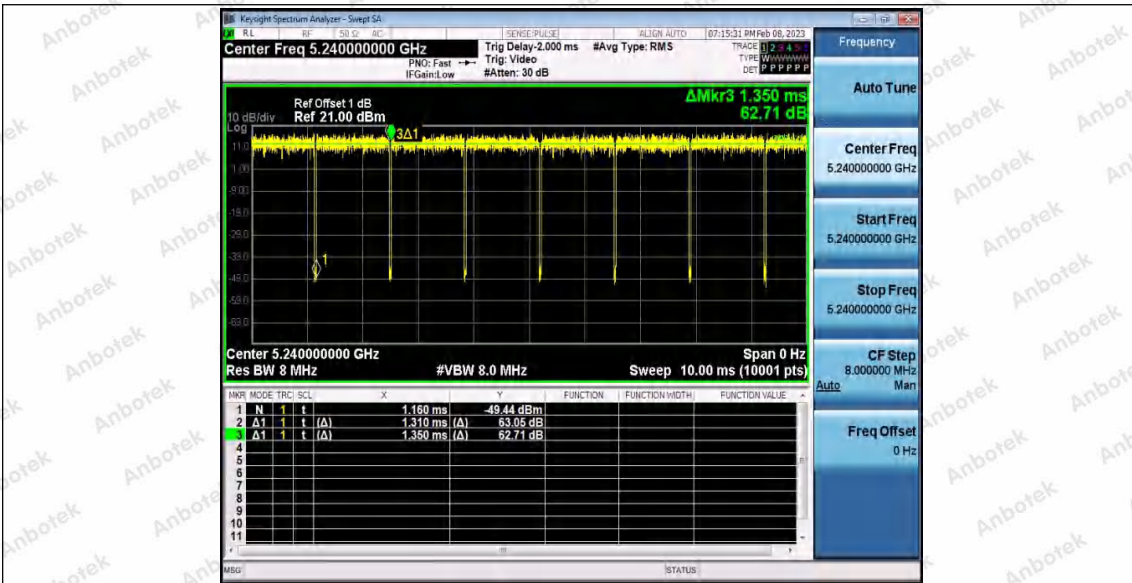

11N20SISO_Ant1_5745