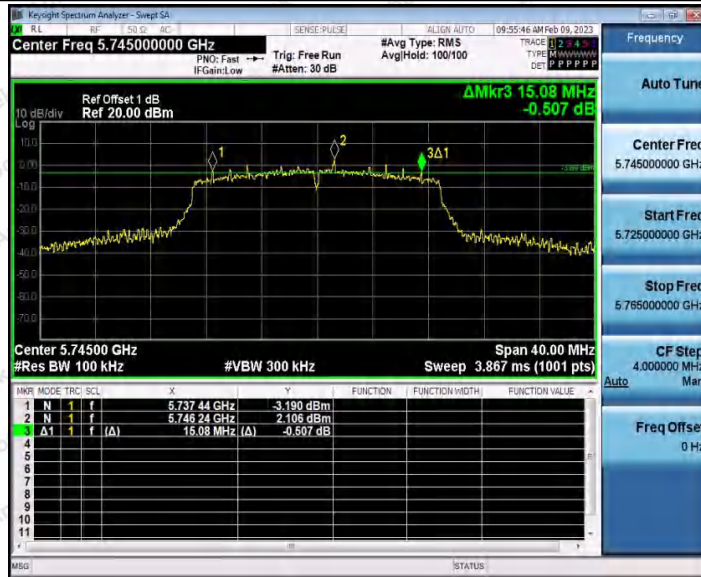

11N20SISO_Ant2_5745

Shenzhen Anbotek Compliance Laboratory Limited

Address: 1/F., Building D, Sogood Science and Technology Park, Sanwei Community, Hangcheng Street, Bao'an District, Shenzhen, Guangdong, China.
Tel: (86) 0755-26066440 Fax: (86) 0755-26014772 Email: service@anbotek.com

Hotline 400-003-0500
www.anbotek.com.cn