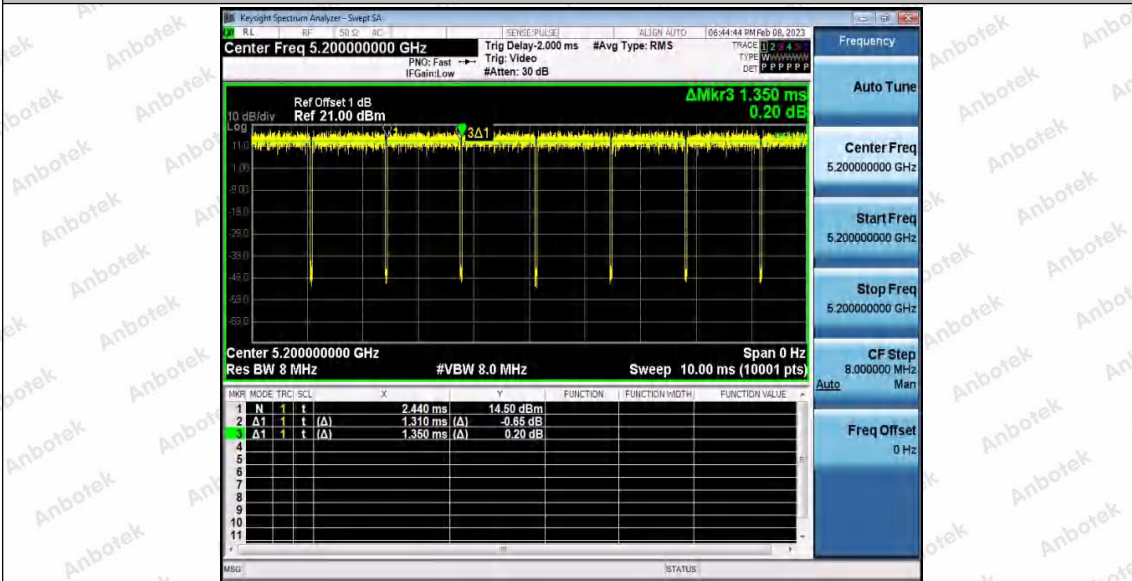

Hotline 400-003-0500
 www.anbotek.com.cn

11N20SISO_Ant2_5180

11N20SISO_Ant1_5200

Shenzhen Anbotek Compliance Laboratory Limited

Address: 1/F., Building D, Sogood Science and Technology Park, Sanwei Community, Hangcheng Street, Bao'an District, Shenzhen, Guangdong, China.
Tel: (86) 0755-26066440 Fax: (86) 0755-26014772 Email: service@anbotek.com