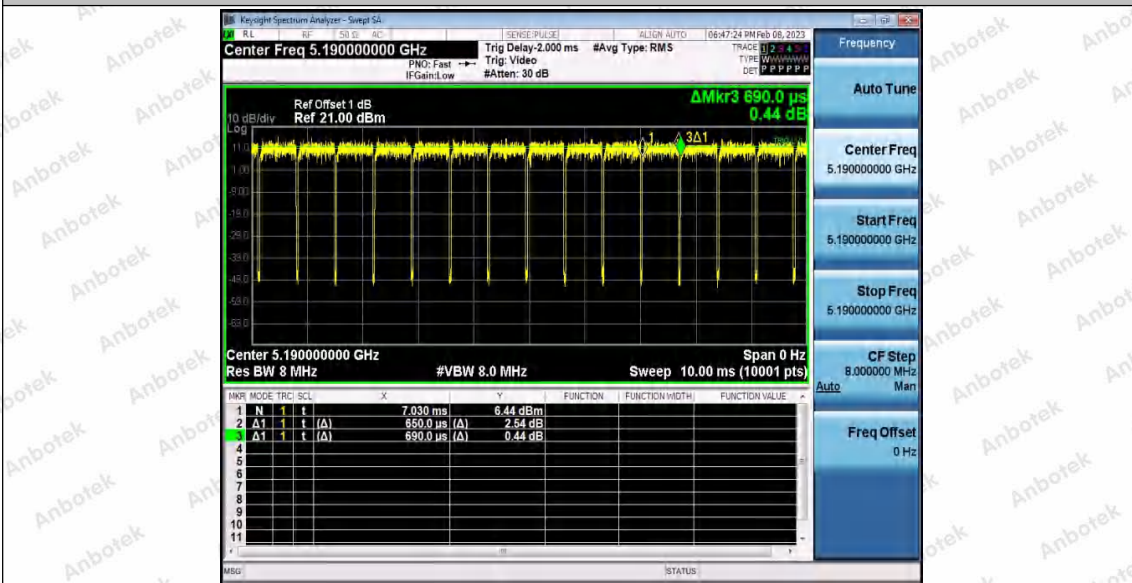

Hotline
 400-003-0500
 www.anbotek.com.cn

11N20SISO_Ant2_5825

11N40SISO_Ant1_5190

Shenzhen Anbotek Compliance Laboratory Limited

Address: 1/F., Building D, Sogood Science and Technology Park, Sanwei Community, Hangcheng Street, Bao'an District, Shenzhen, Guangdong, China.
 Tel: (86) 0755-26066440 Fax: (86) 0755-26014772 Email: service@anbotek.com