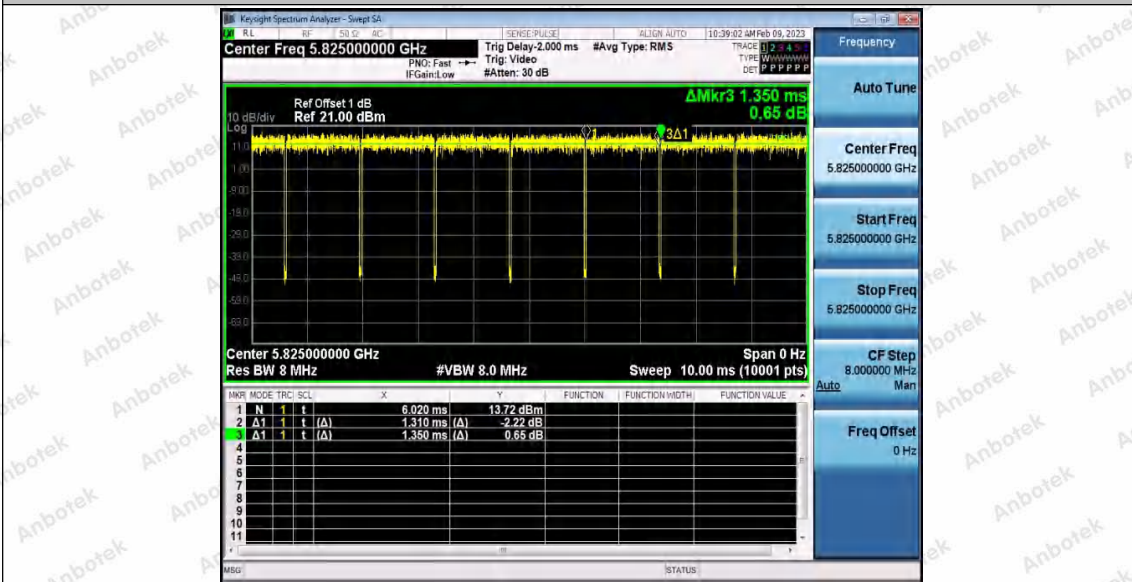

11N40SISO_Ant1_5190