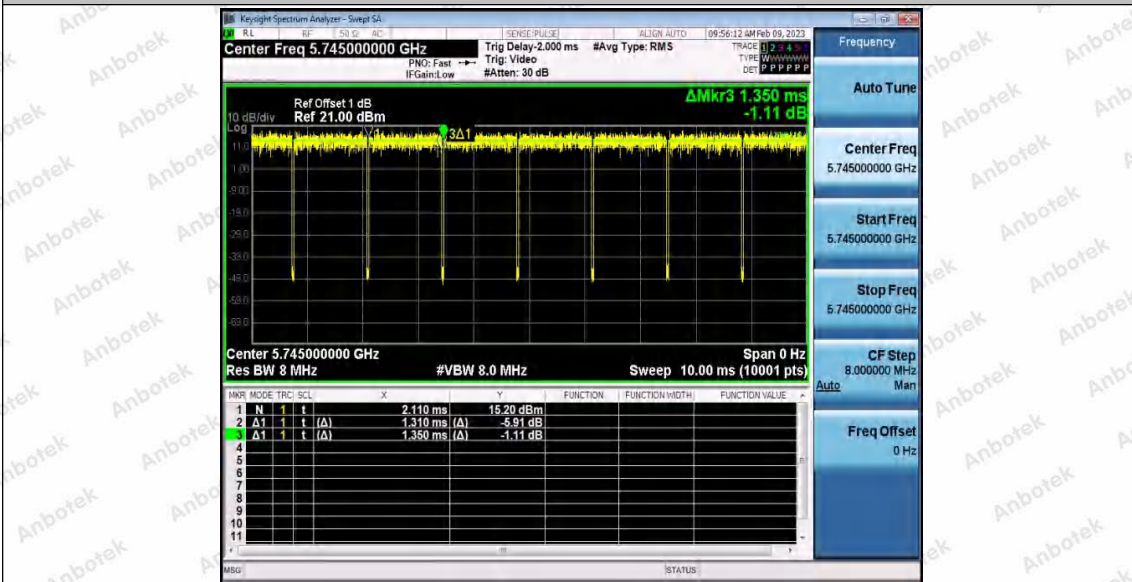

11N20SISO_Ant2_5745