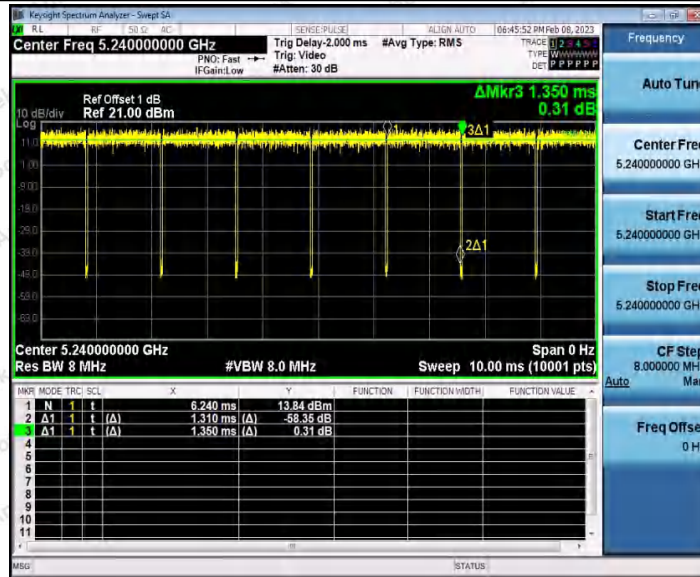

11N20SISO_Ant2_5240

Shenzhen Anbotek Compliance Laboratory Limited

Address: 1/F., Building D, Sogood Science and Technology Park, Sanwei Community, Hangcheng Street, Bao'an District, Shenzhen, Guangdong, China.
Tel: (86) 0755-26066440 Fax: (86) 0755-26014772 Email: service@anbotek.com

Hotline 400-003-0500
www.anbotek.com.cn