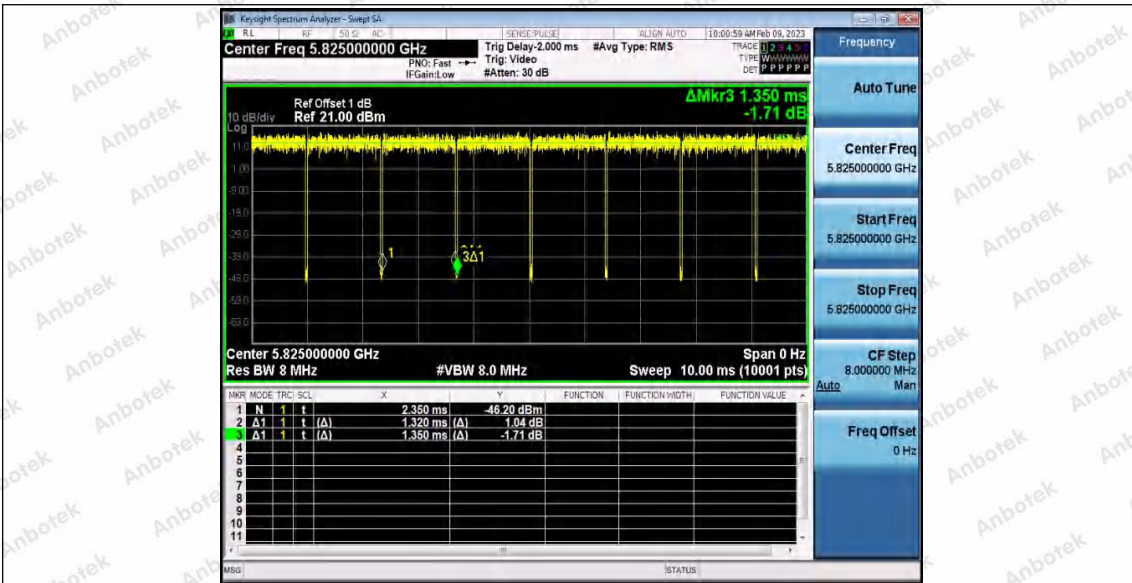

11N20SISO_Ant2_5825