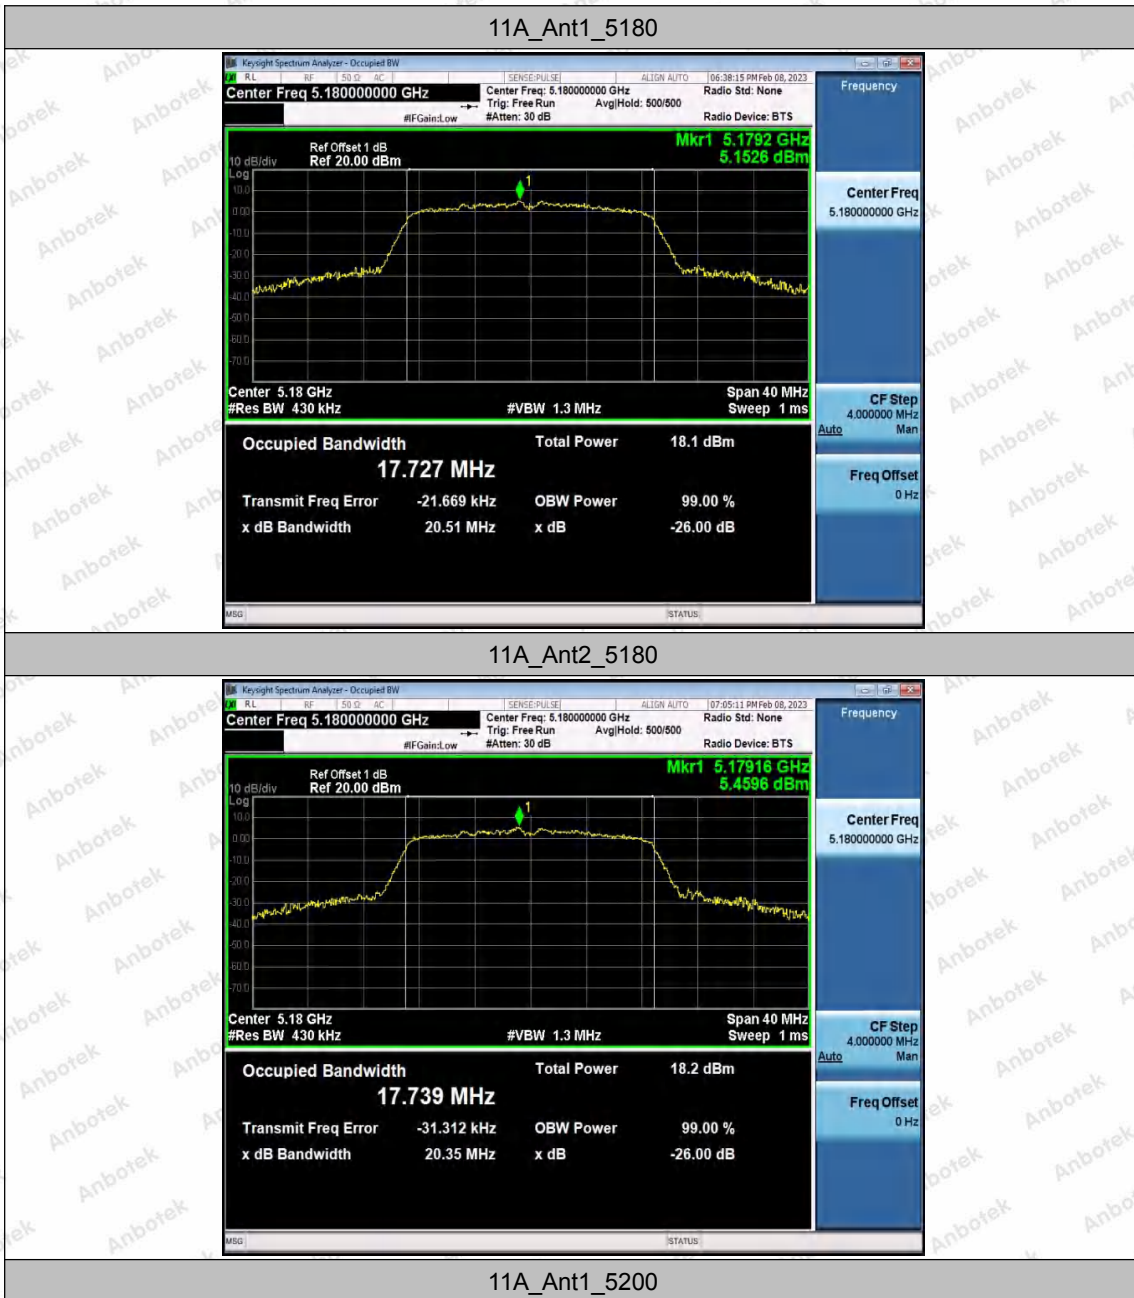

Test Graphs

Shenzhen Anbotek Compliance Laboratory Limited

Address: 1/F., Building D, Sogood Science and Technology Park, Sanwei Community, Hangcheng Street, Bao'an District, Shenzhen, Guangdong, China.
Tel: (86) 0755-26066440 Fax: (86) 0755-26014772 Email: service@anbotek.com

Hotline
400-003-0500
www.anbotek.com.cn