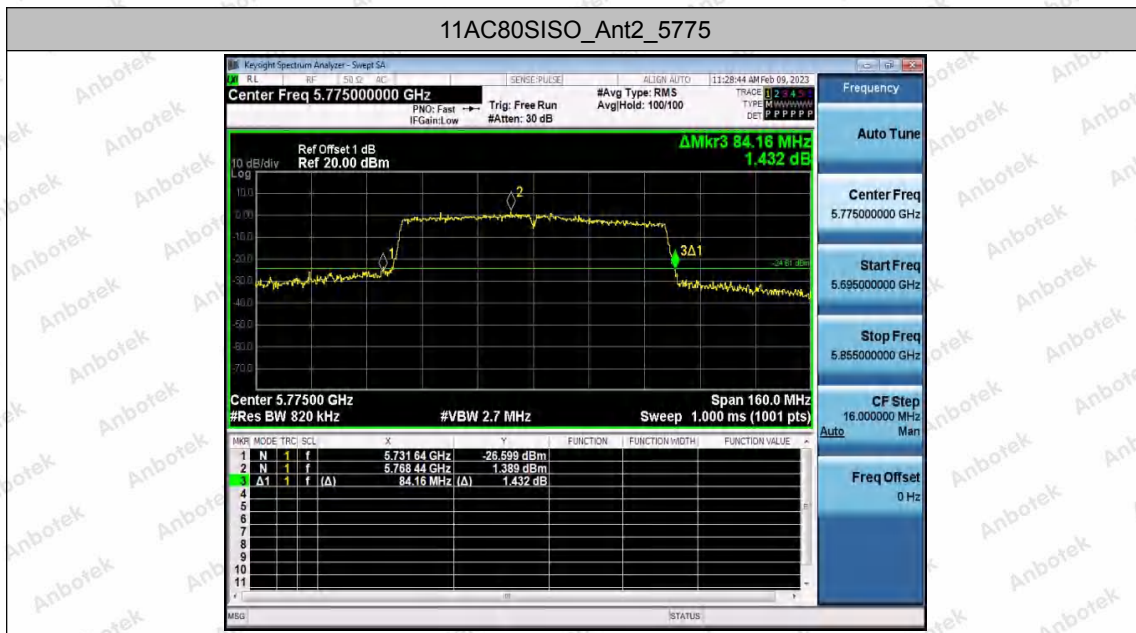

Shenzhen Anbotek Compliance Laboratory Limited

Address: 1/F., Building D, Sogood Science and Technology Park, Sanwei Community, Hangcheng Street, Bao'an District, Shenzhen, Guangdong, China.
Tel: (86) 0755-26066440 Fax: (86) 0755-26014772 Email: service@anbotek.com

Hotline
400-003-0500
www.anbotek.com.cn