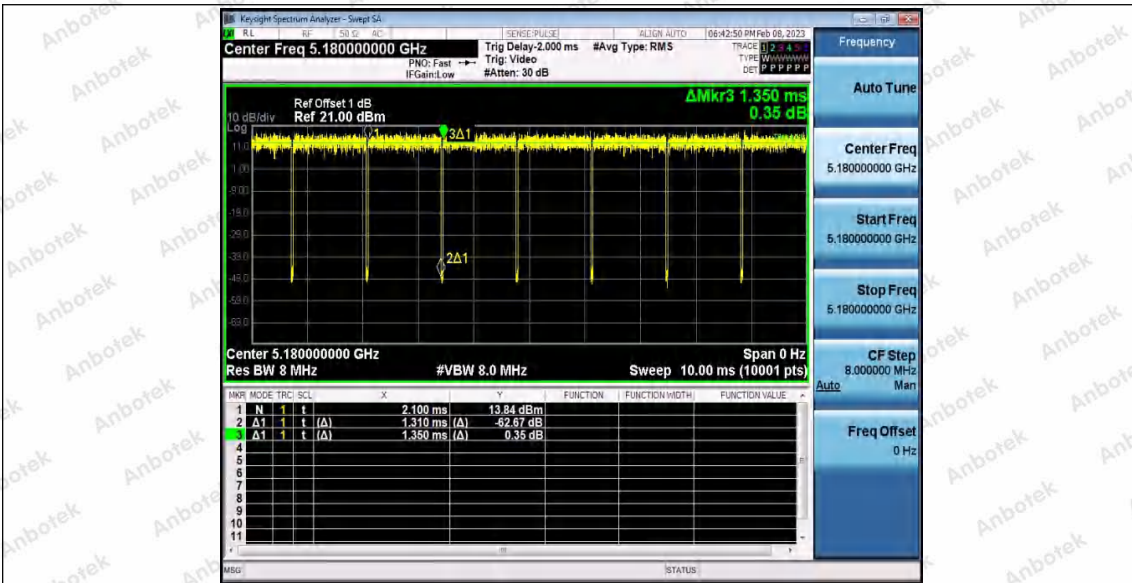

11N20SISO_Ant2_5180