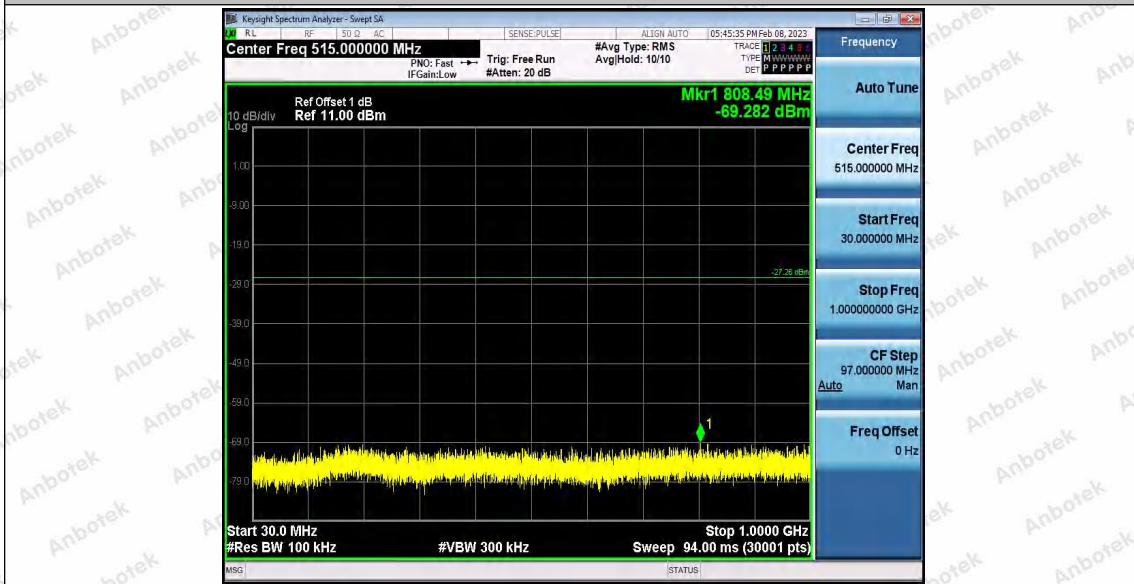

11N20_Ant1_2437_1000~26500

Shenzhen Anbotek Compliance Laboratory Limited

Address: 1/F., Building D, Sogood Science and Technology Park, Sanwei Community, Hangcheng Street, Bao'an District, Shenzhen, Guangdong, China.
Tel: (86) 0755-26066440 Fax: (86) 0755-26014772 Email: service@anbotek.com

Hotline 400-003-0500
www.anbotek.com.cn