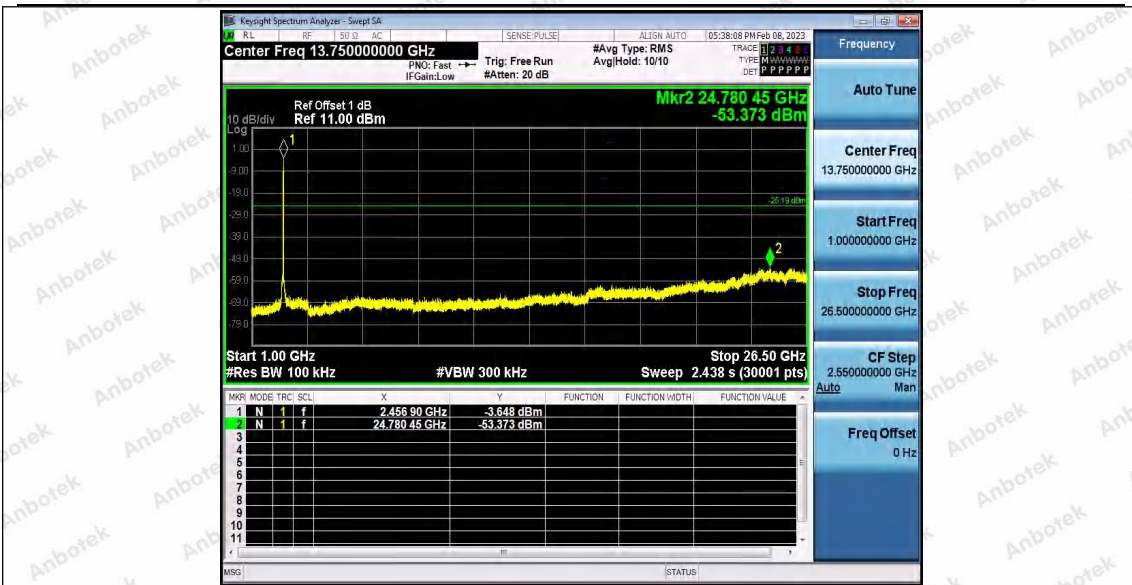

11G_Ant2_2462_0~Reference