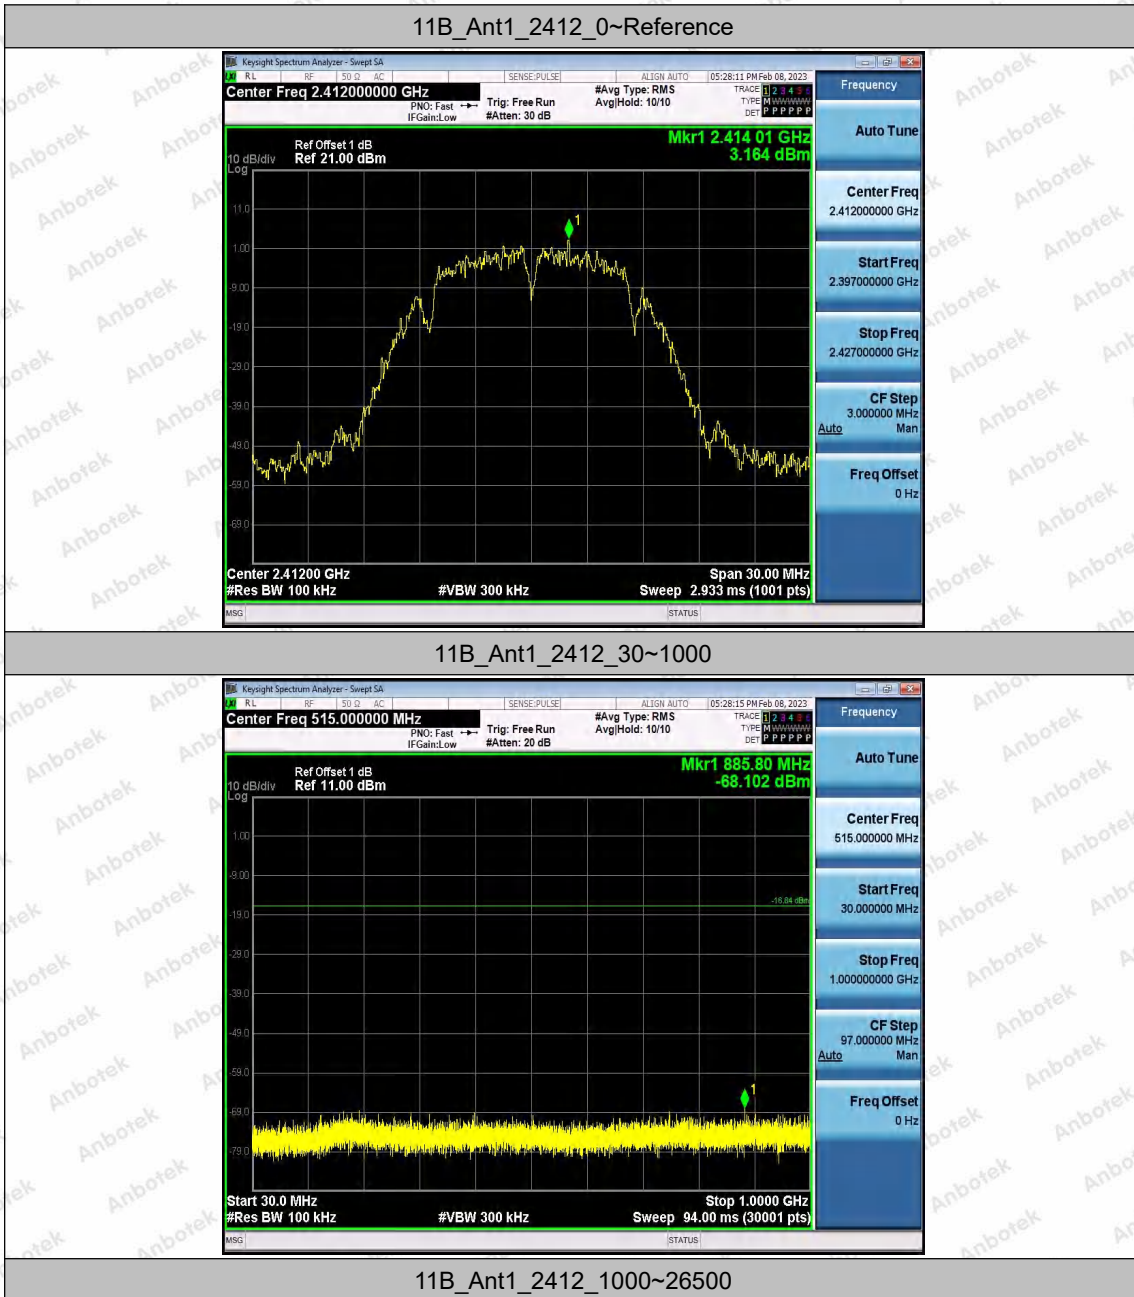

Test Graphs

Shenzhen Anbotek Compliance Laboratory Limited

Address: 1/F., Building D, Sogood Science and Technology Park, Sanwei Community, Hangcheng Street, Bao'an District, Shenzhen, Guangdong, China.
Tel: (86) 0755-26066440 Fax: (86) 0755-26014772 Email: service@anbotek.com

Hotline
400-003-0500
www.anbotek.com.cn