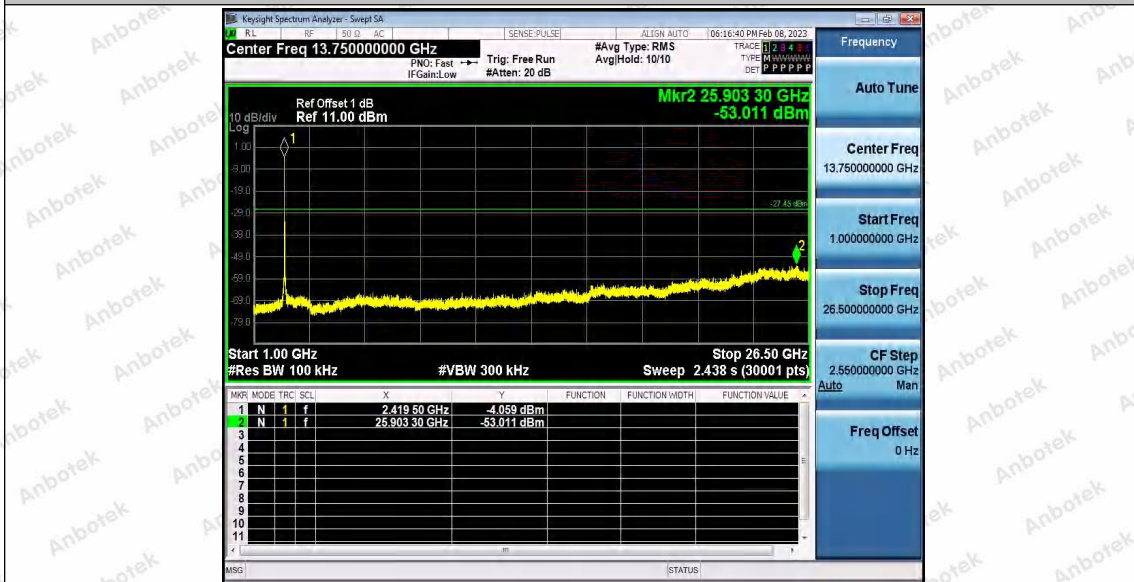

11G_Ant1_2437_0~Reference

Shenzhen Anbotek Compliance Laboratory Limited

Address: 1/F., Building D, Sogood Science and Technology Park, Sanwei Community, Hangcheng Street, Bao'an District, Shenzhen, Guangdong, China.
Tel: (86) 0755-26066440 Fax: (86) 0755-26014772 Email: service@anbotek.com

Hotline
400-003-0500
www.anbotek.com.cn