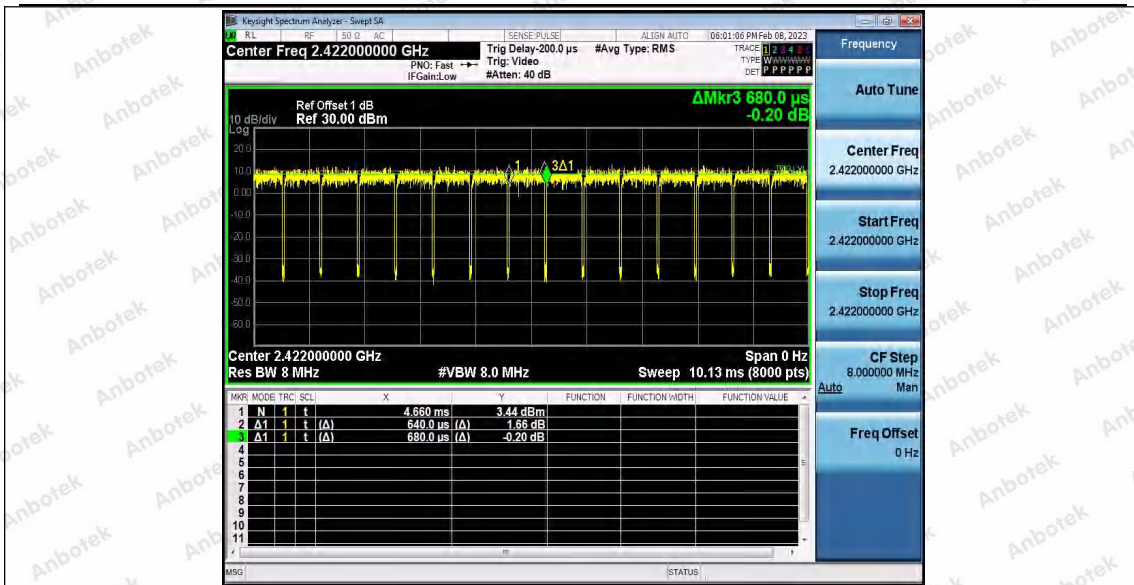

11N40_Ant2_2422