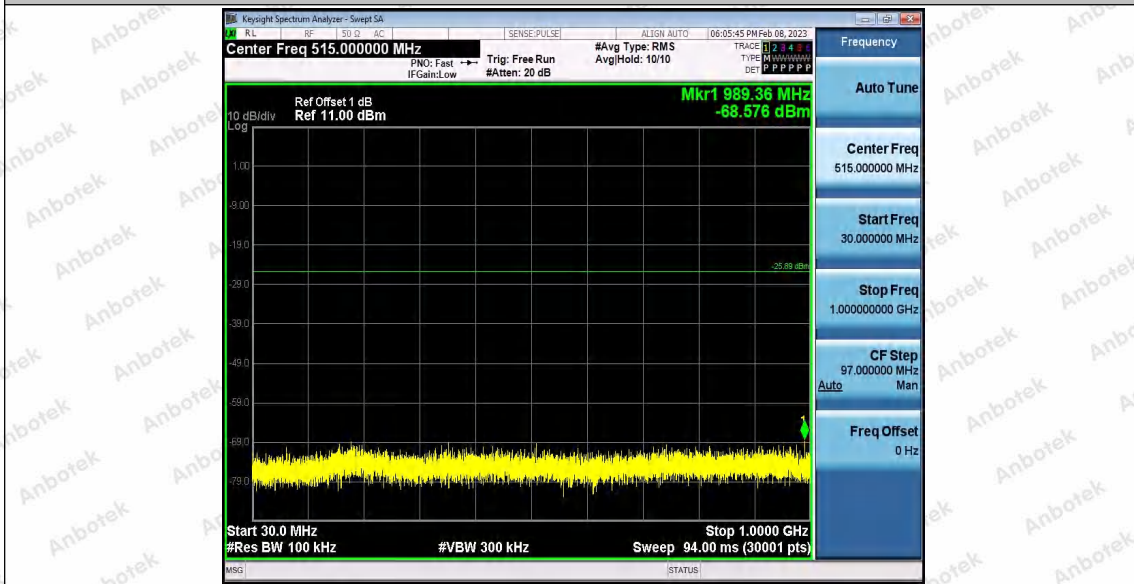

11N40_Ant1_2437_1000~26500

Shenzhen Anbotek Compliance Laboratory Limited

Address: 1/F., Building D, Sogood Science and Technology Park, Sanwei Community, Hangcheng Street, Bao'an District, Shenzhen, Guangdong, China.
Tel: (86) 0755-26066440 Fax: (86) 0755-26014772 Email: service@anbotek.com

Hotline
400-003-0500
www.anbotek.com.cn