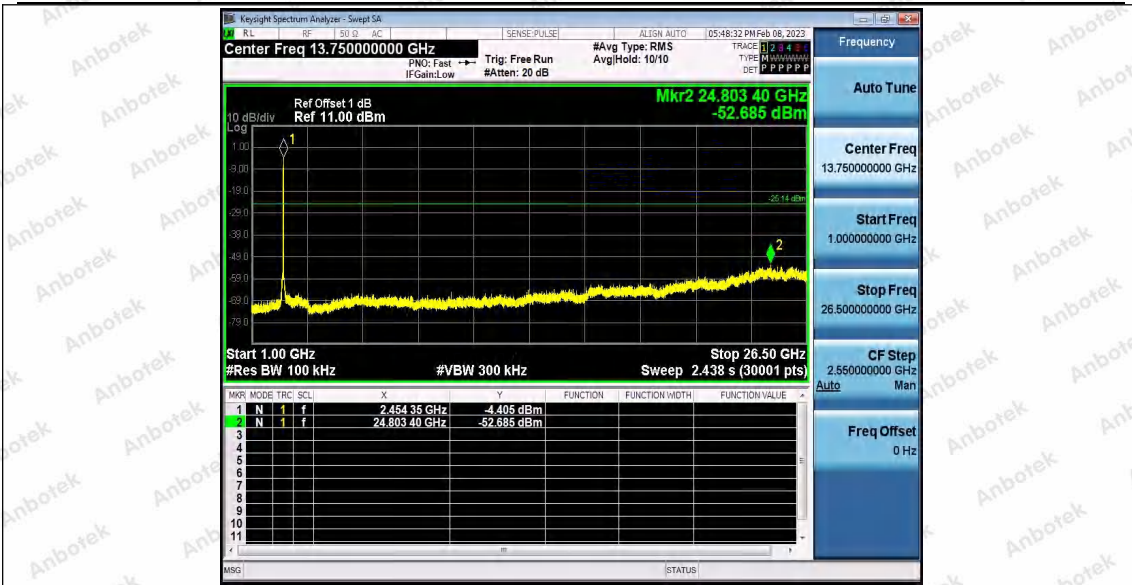

11N20_Ant2_2462_0~Reference