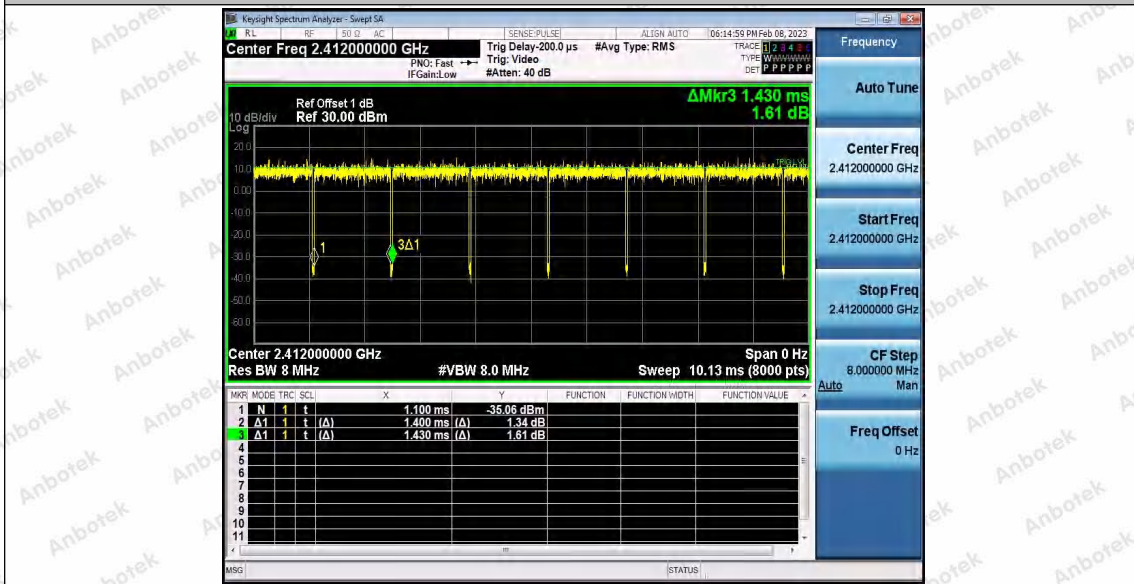

11G_Ant1_2437

Shenzhen Anbotek Compliance Laboratory Limited

Address: 1/F., Building D, Sogood Science and Technology Park, Sanwei Community, Hangcheng Street, Bao'an District, Shenzhen, Guangdong, China.
Tel: (86) 0755-26066440 Fax: (86) 0755-26014772 Email: service@anbotek.com

Hotline 400-003-0500
www.anbotek.com.cn