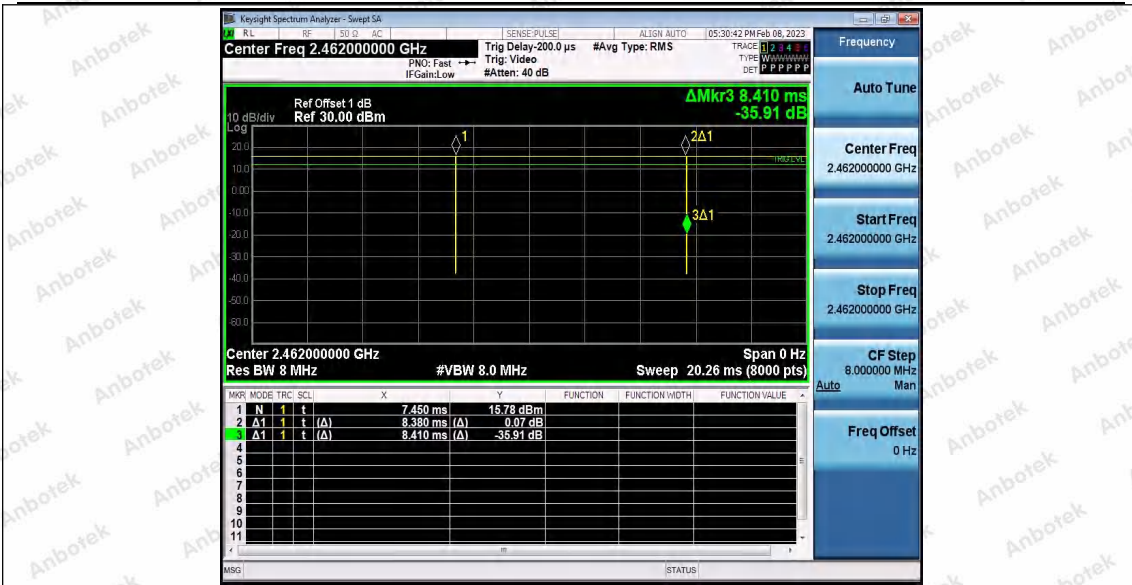

11B_Ant2_2462