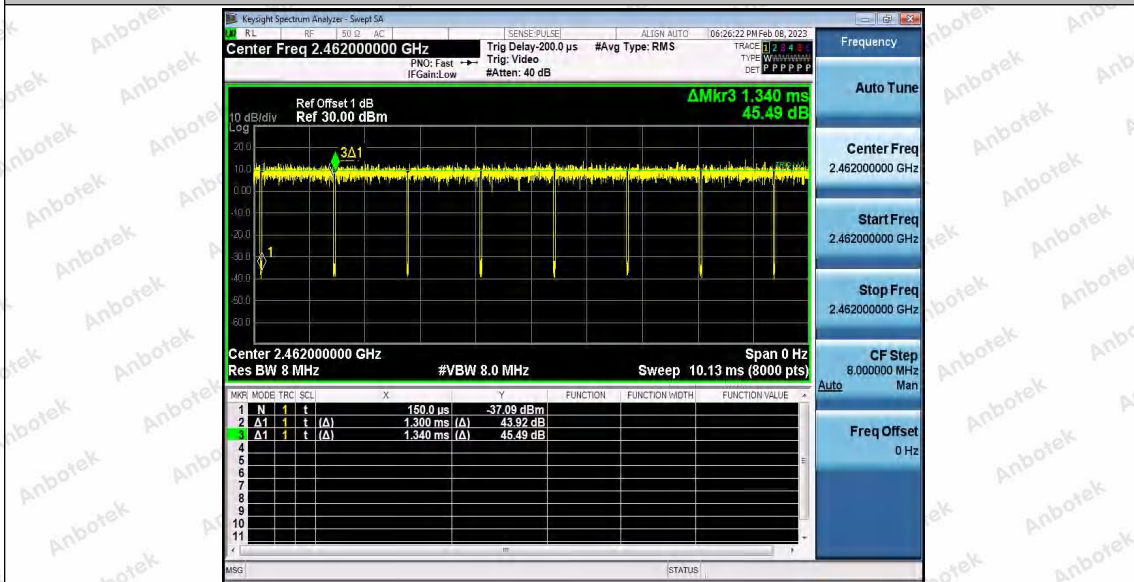

11N40_Ant1_2422

Shenzhen Anbotek Compliance Laboratory Limited

Address: 1/F., Building D, Sogood Science and Technology Park, Sanwei Community, Hangcheng Street, Bao'an District, Shenzhen, Guangdong, China.
Tel: (86) 0755-26066440 Fax: (86) 0755-26014772 Email: service@anbotek.com

Hotline
400-003-0500
www.anbotek.com.cn