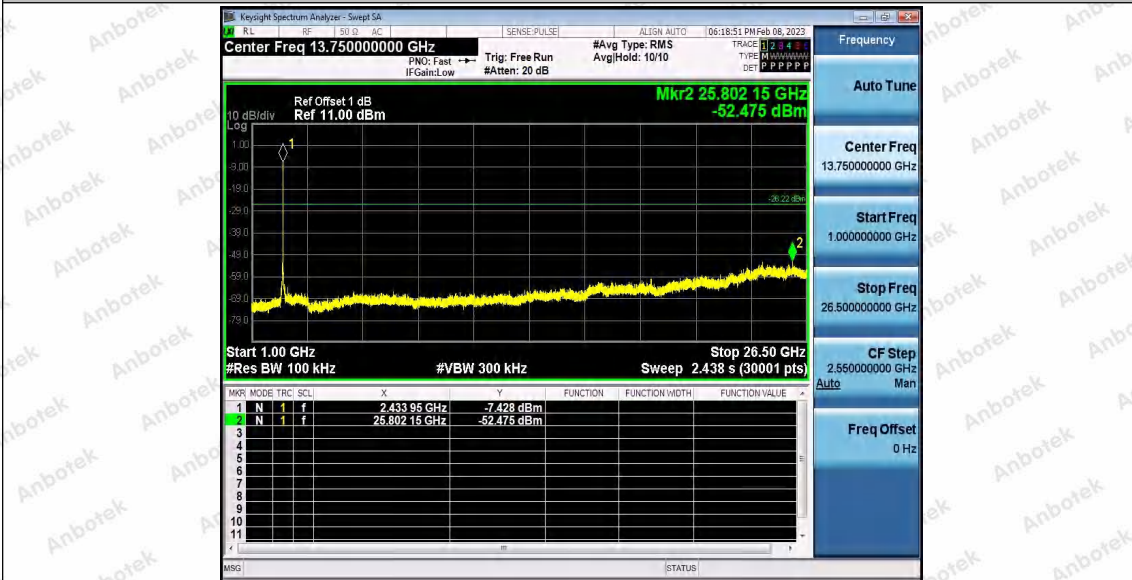

11G_Ant1_2462_0~Reference

Shenzhen Anbotek Compliance Laboratory Limited

Address: 1/F., Building D, Sogood Science and Technology Park, Sanwei Community, Hangcheng Street, Bao'an District, Shenzhen, Guangdong, China.
Tel: (86) 0755-26066440 Fax: (86) 0755-26014772 Email: service@anbotek.com

Hotline 400-003-0500
www.anbotek.com.cn