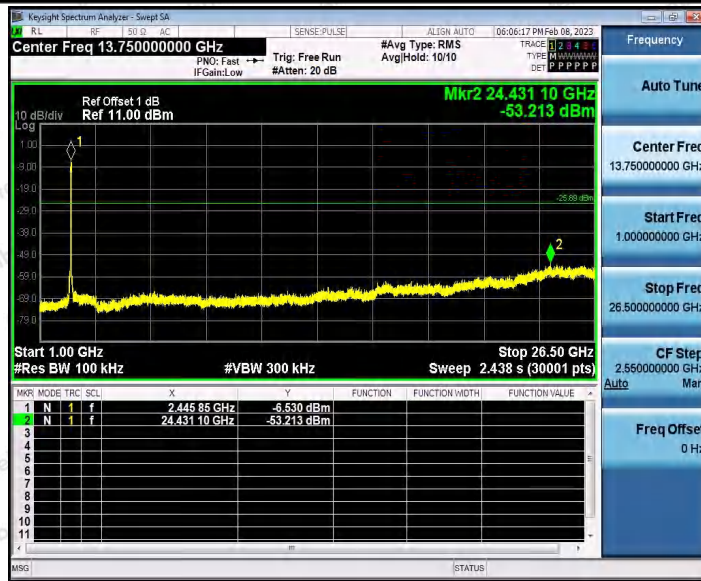

11N40_Ant2_2437_0~Reference