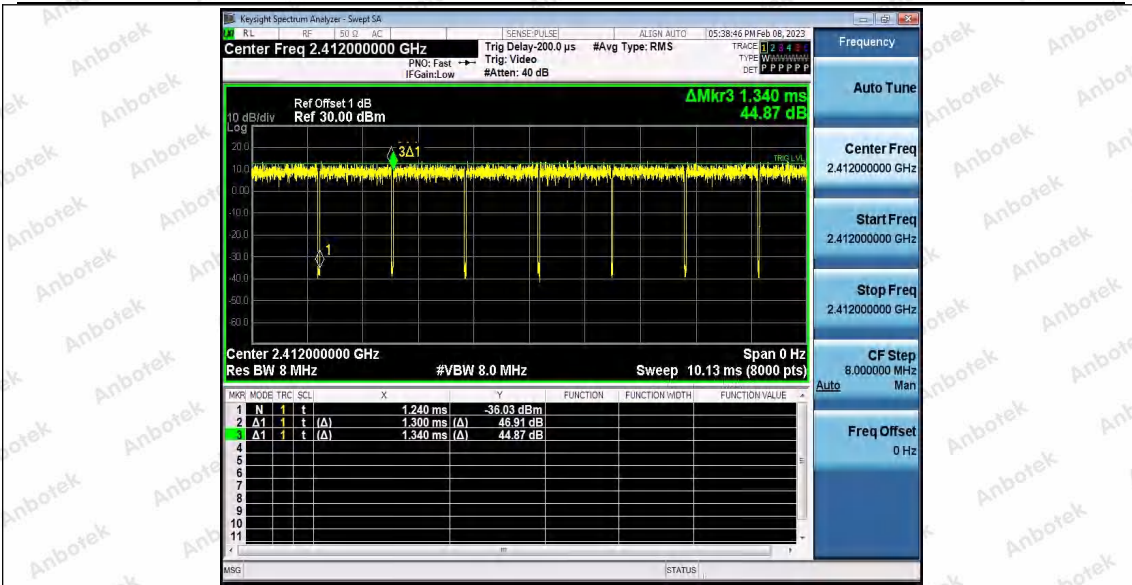

11N20_Ant2_2412