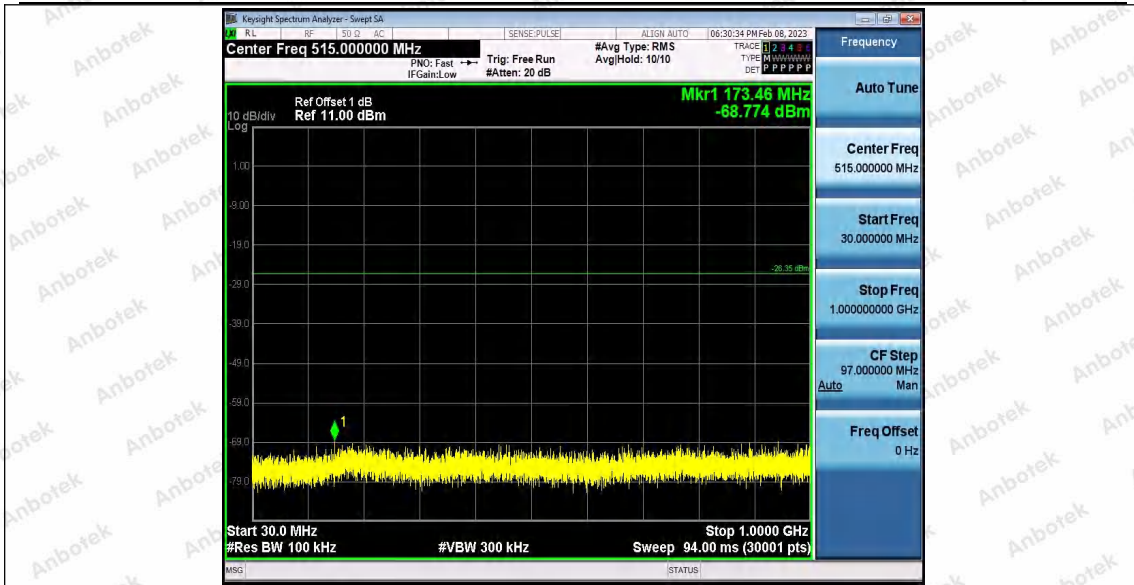

11N40_Ant2_2422_1000~26500