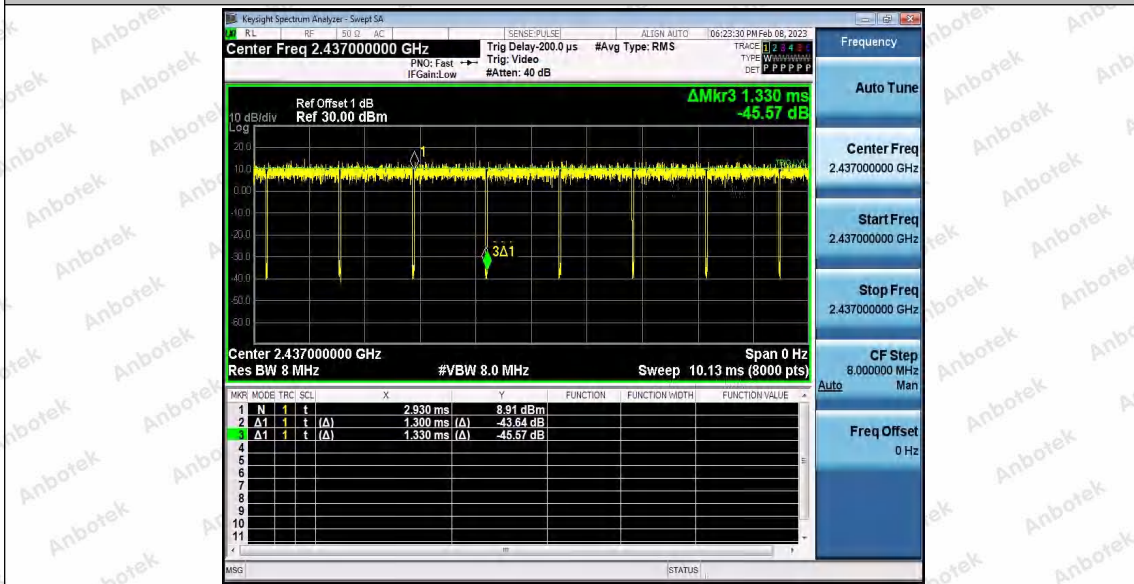

11N20_Ant1_2462

Shenzhen Anbotek Compliance Laboratory Limited

Address: 1/F., Building D, Sogood Science and Technology Park, Sanwei Community, Hangcheng Street, Bao'an District, Shenzhen, Guangdong, China.
Tel: (86) 0755-26066440 Fax: (86) 0755-26014772 Email: service@anbotek.com

Hotline
400-003-0500
www.anbotek.com.cn