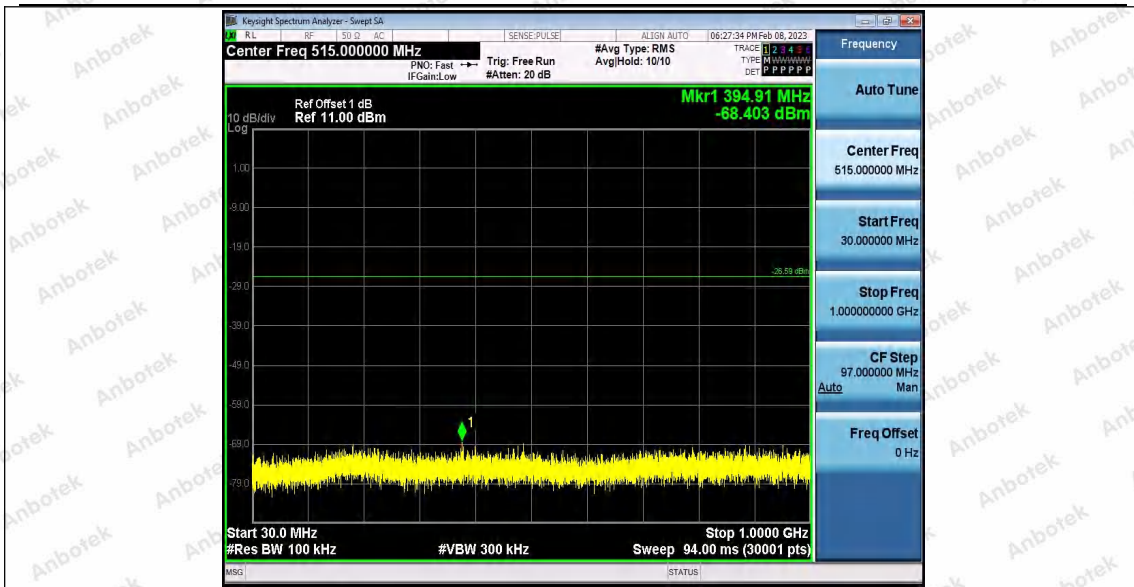

11N20_Ant2_2462_1000~26500