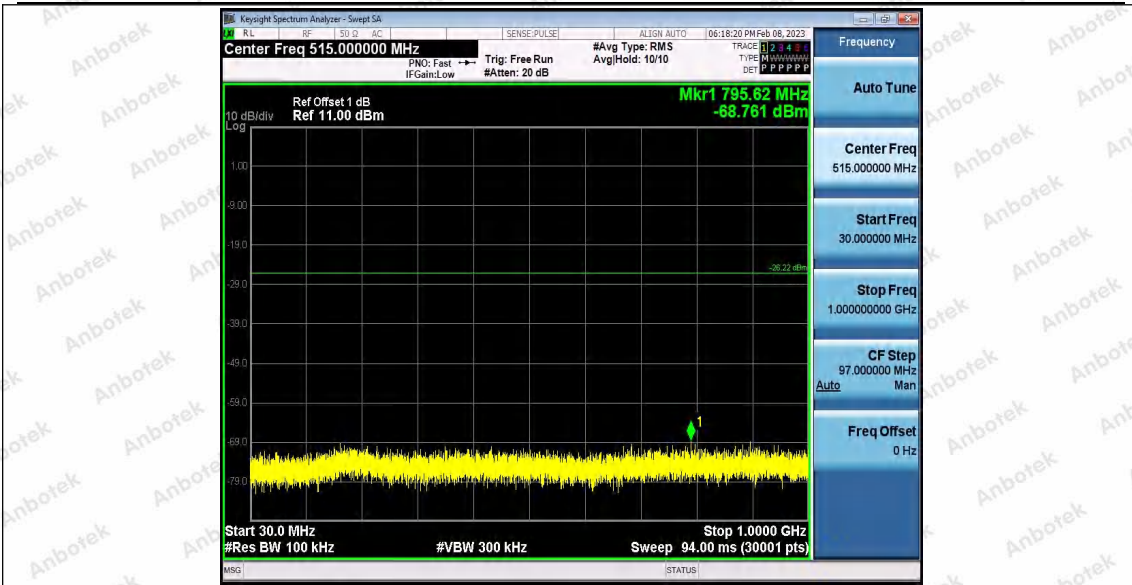

11G_Ant2_2437_1000~26500