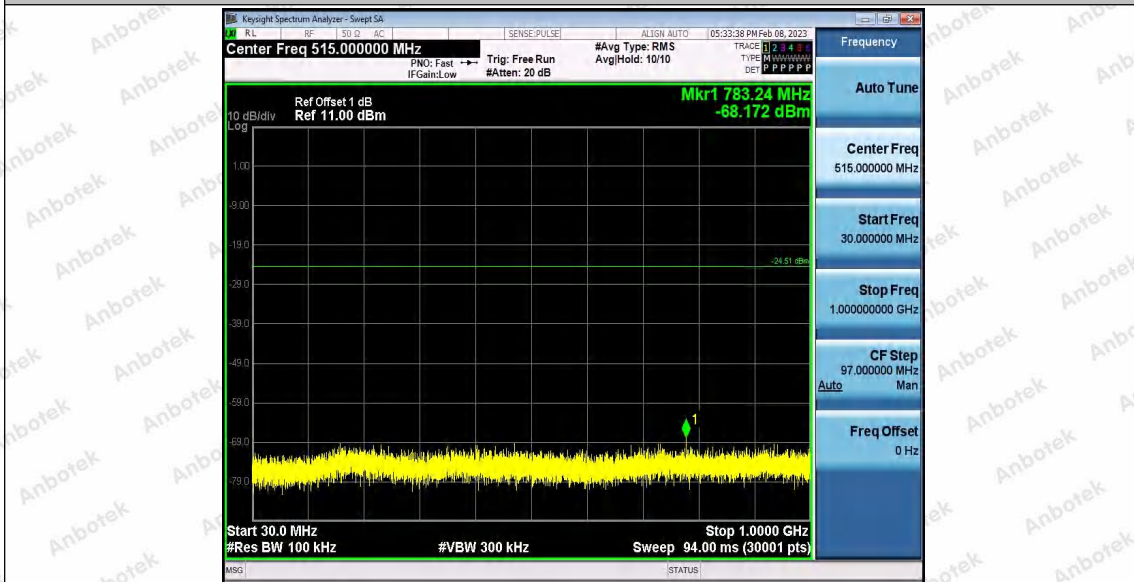

11G_Ant1_2412_1000~26500

Shenzhen Anbotek Compliance Laboratory Limited

Address: 1/F., Building D, Sogood Science and Technology Park, Sanwei Community, Hangcheng Street, Bao'an District, Shenzhen, Guangdong, China.
Tel: (86) 0755-26066440 Fax: (86) 0755-26014772 Email: service@anbotek.com

Hotline
400-003-0500
www.anbotek.com.cn