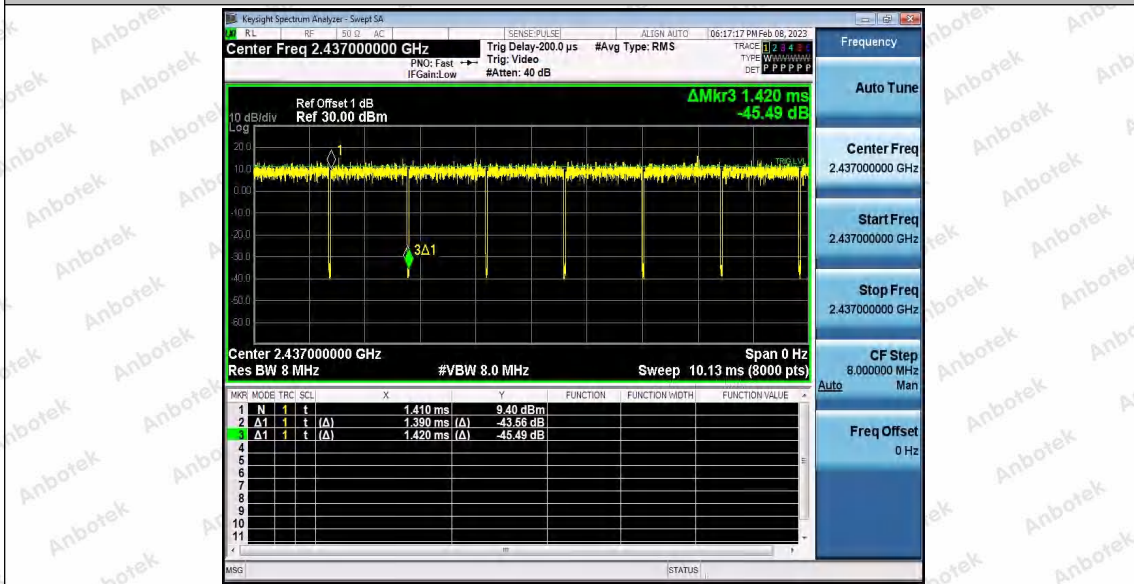

11G_Ant1_2462

Shenzhen Anbotek Compliance Laboratory Limited

Address: 1/F., Building D, Sogood Science and Technology Park, Sanwei Community, Hangcheng Street, Bao'an District, Shenzhen, Guangdong, China.
Tel: (86) 0755-26066440 Fax: (86) 0755-26014772 Email: service@anbotek.com

Hotline 400-003-0500
www.anbotek.com.cn