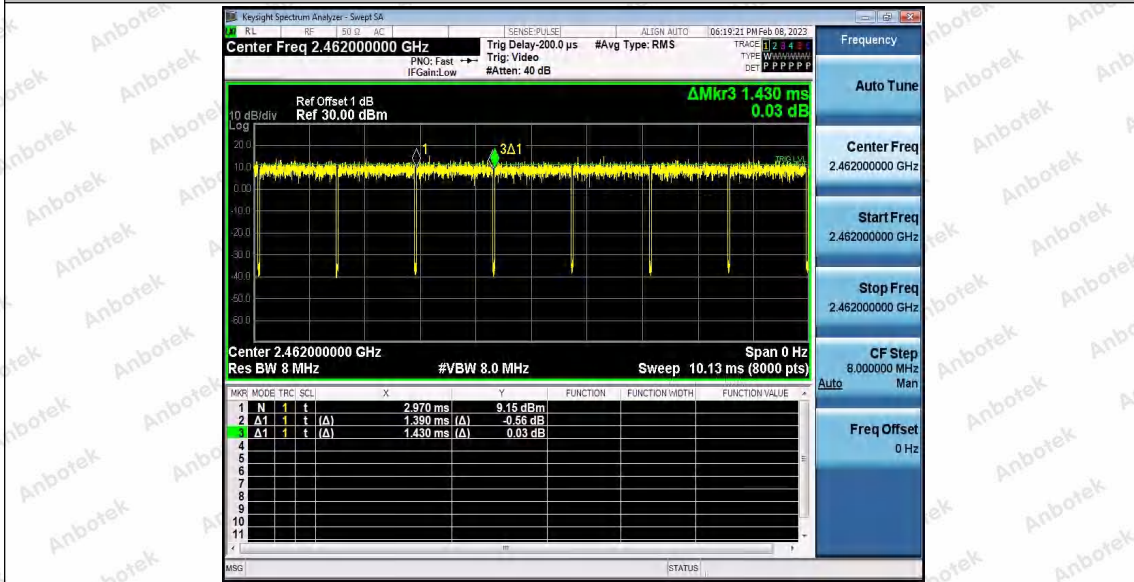

11N20_Ant1_2412

Shenzhen Anbotek Compliance Laboratory Limited

Address: 1/F., Building D, Sogood Science and Technology Park, Sanwei Community, Hangcheng Street, Bao'an District, Shenzhen, Guangdong, China.
Tel: (86) 0755-26066440 Fax: (86) 0755-26014772 Email: service@anbotek.com

Hotline
400-003-0500
www.anbotek.com.cn