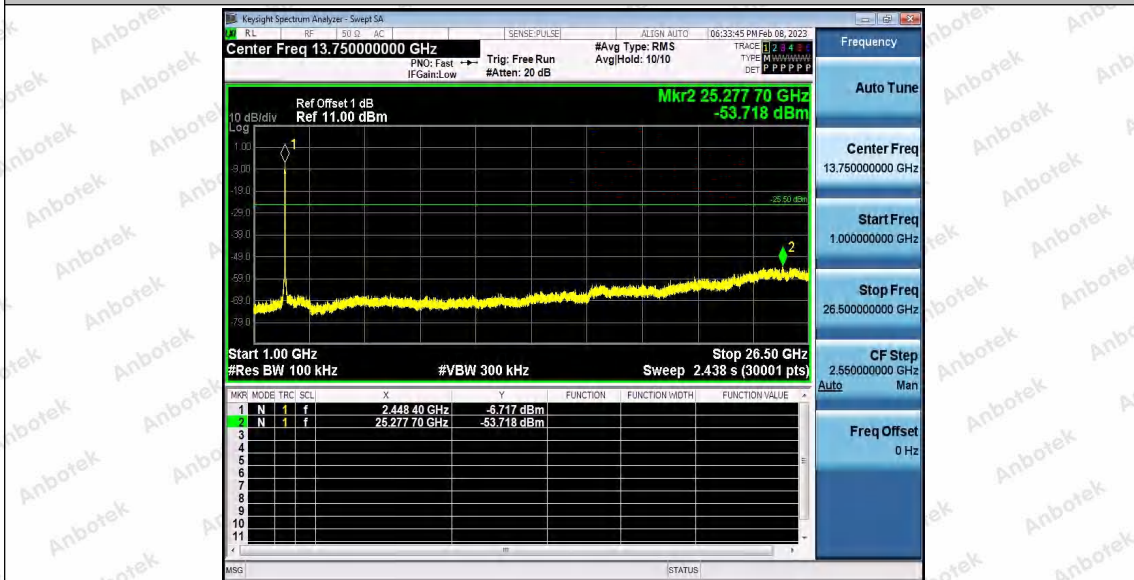

11N40_Ant1_2452_0~Reference

Shenzhen Anbotek Compliance Laboratory Limited

Address: 1/F., Building D, Sogood Science and Technology Park, Sanwei Community, Hangcheng Street, Bao'an District, Shenzhen, Guangdong, China.
Tel: (86) 0755-26066440 Fax: (86) 0755-26014772 Email: service@anbotek.com

Hotline 400-003-0500
www.anbotek.com.cn