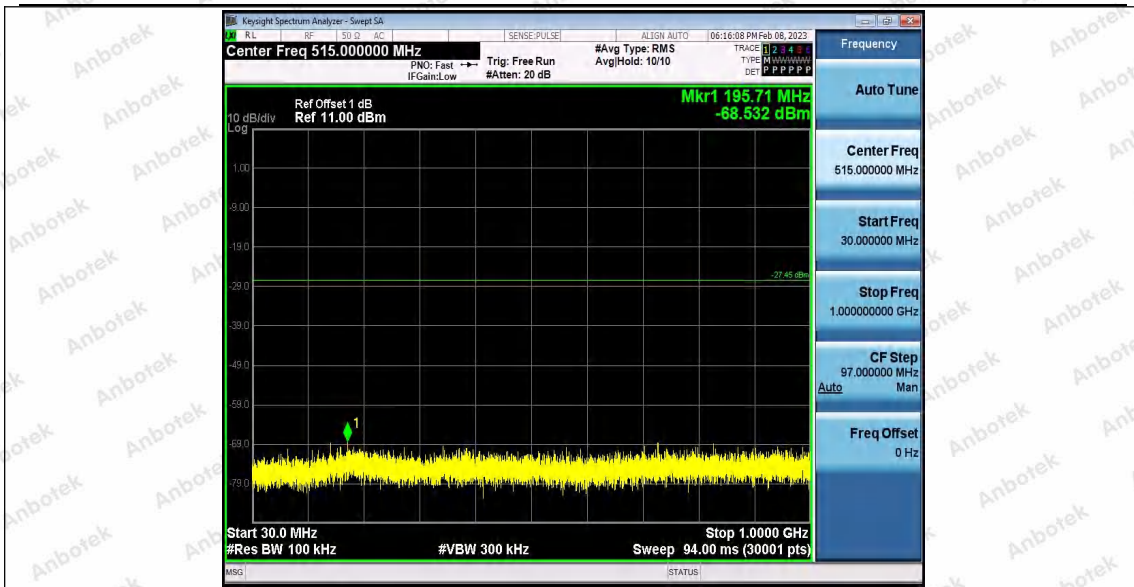

11G_Ant2_2412_1000~26500