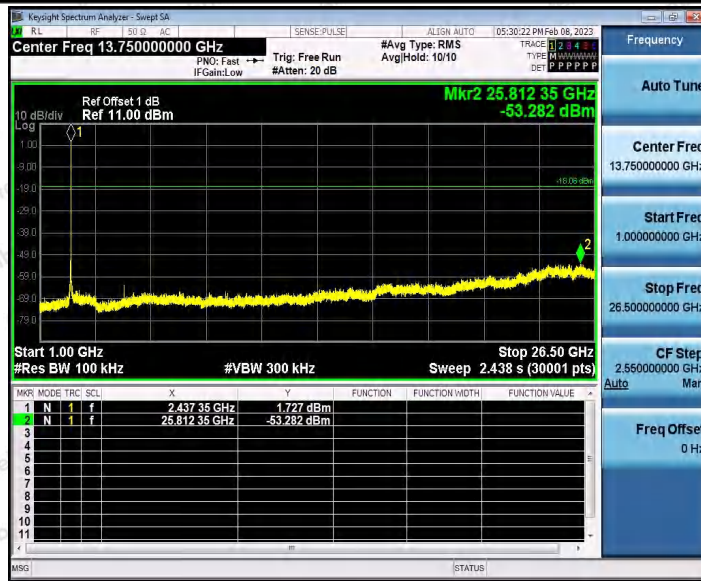

11B_Ant2_2437_0~Reference