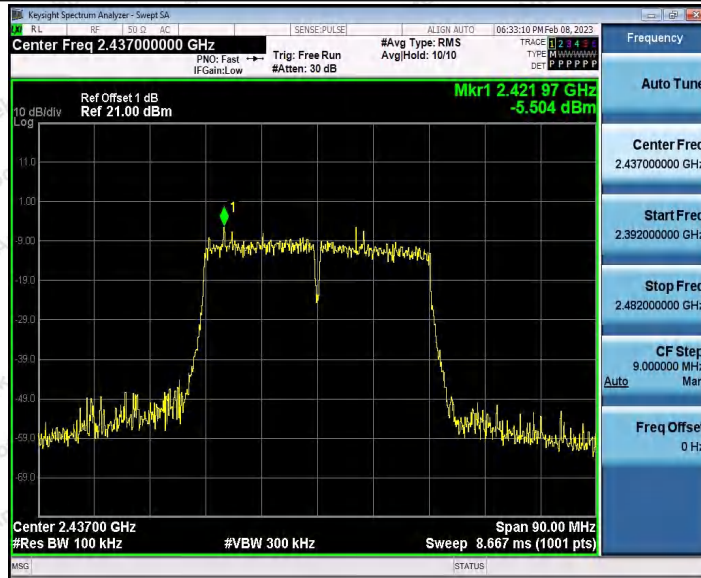

11N40_Ant2_2437_30~1000

Shenzhen Anbotek Compliance Laboratory Limited

Address: 1/F., Building D, Sogood Science and Technology Park, Sanwei Community, Hangcheng Street, Bao'an District, Shenzhen, Guangdong, China.
Tel: (86) 0755-26066440 Fax: (86) 0755-26014772 Email: service@anbotek.com

Hotline 400-003-0500
www.anbotek.com.cn