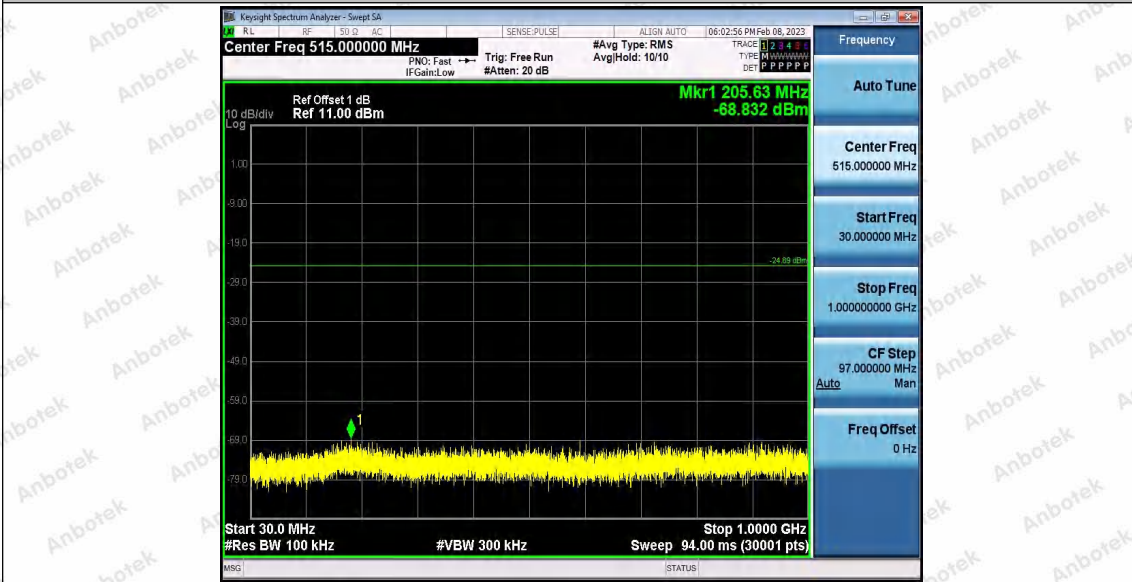

11N40_Ant1_2422_1000~26500

Shenzhen Anbotek Compliance Laboratory Limited

Address: 1/F., Building D, Sogood Science and Technology Park, Sanwei Community, Hangcheng Street, Bao'an District, Shenzhen, Guangdong, China.
Tel: (86) 0755-26066440 Fax: (86) 0755-26014772 Email: service@anbotek.com

Hotline
400-003-0500
www.anbotek.com.cn