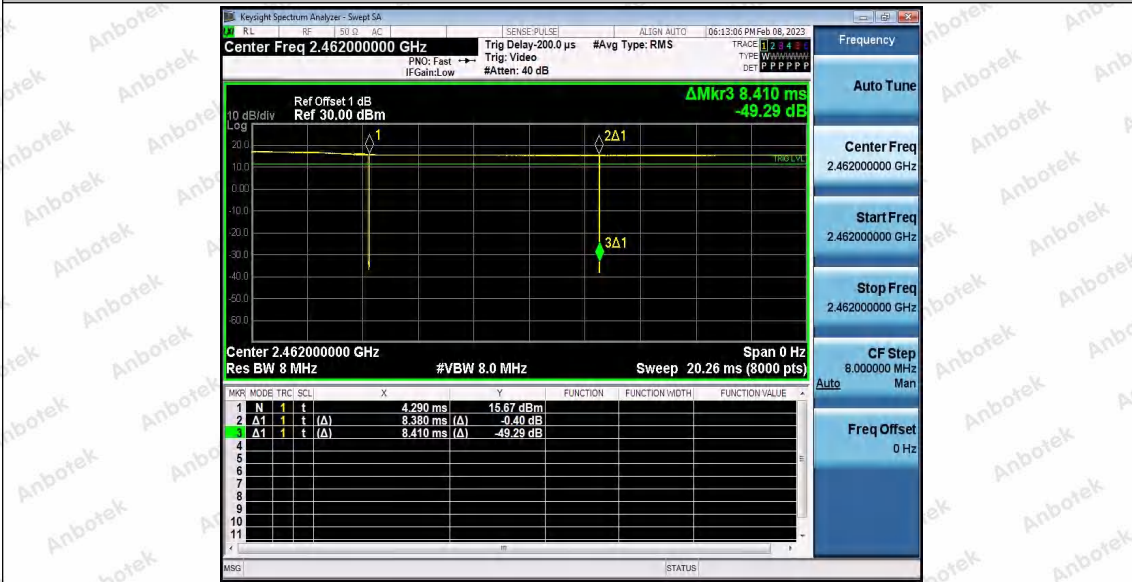

11G_Ant1_2412

Shenzhen Anbotek Compliance Laboratory Limited

Address: 1/F., Building D, Sogood Science and Technology Park, Sanwei Community, Hangcheng Street, Bao'an District, Shenzhen, Guangdong, China.
Tel: (86) 0755-26066440 Fax: (86) 0755-26014772 Email: service@anbotek.com

Hotline 400-003-0500
www.anbotek.com.cn