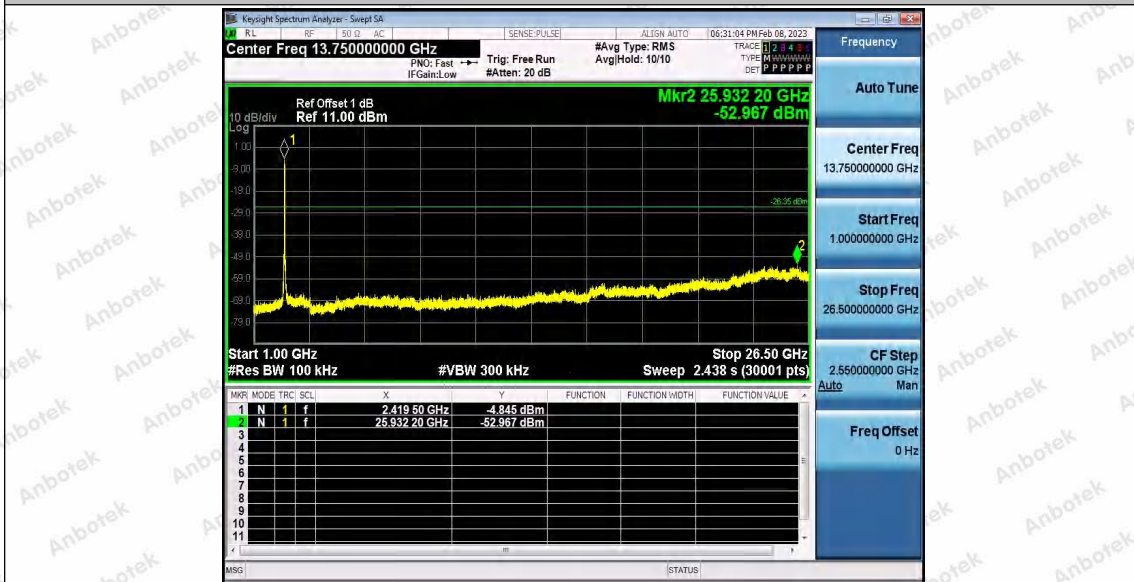

11N40_Ant1_2437_0~Reference

Shenzhen Anbotek Compliance Laboratory Limited

Address: 1/F., Building D, Sogood Science and Technology Park, Sanwei Community, Hangcheng Street, Bao'an District, Shenzhen, Guangdong, China.
Tel: (86) 0755-26066440 Fax: (86) 0755-26014772 Email: service@anbotek.com

Hotline 400-003-0500
www.anbotek.com.cn