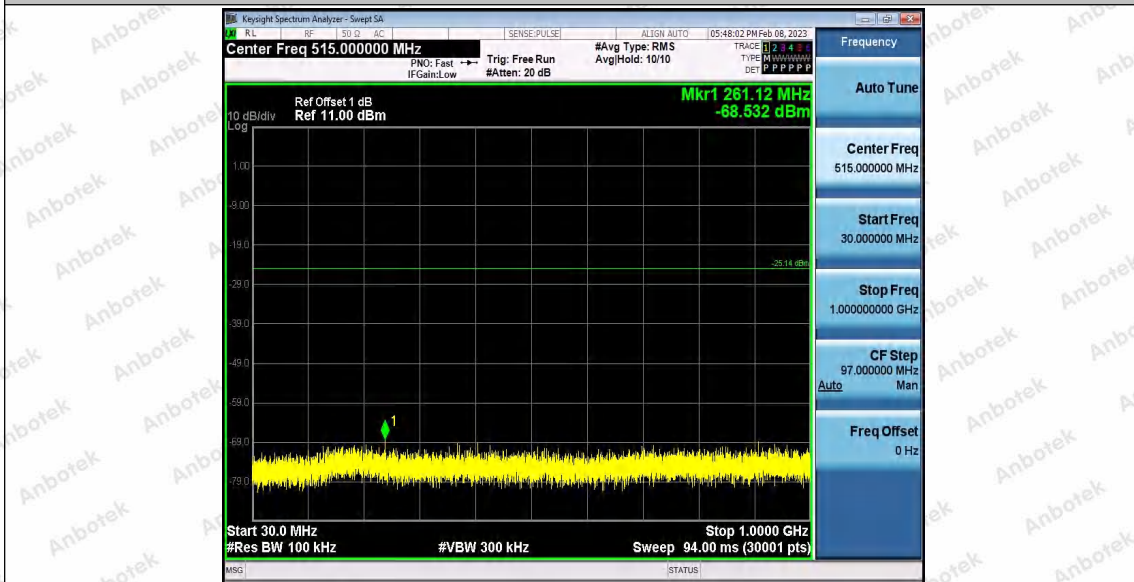

11N20_Ant1_2462_1000~26500

Shenzhen Anbotek Compliance Laboratory Limited

Address: 1/F., Building D, Sogood Science and Technology Park, Sanwei Community, Hangcheng Street, Bao'an District, Shenzhen, Guangdong, China.
Tel: (86) 0755-26066440 Fax: (86) 0755-26014772 Email: service@anbotek.com

Hotline
400-003-0500
www.anbotek.com.cn