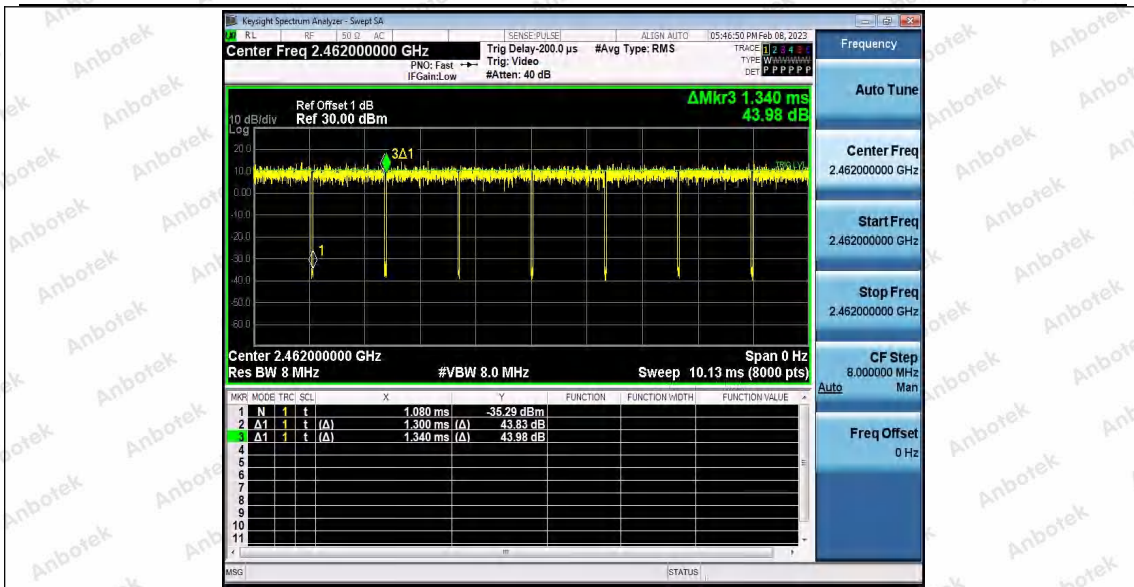

11N20_Ant2_2462