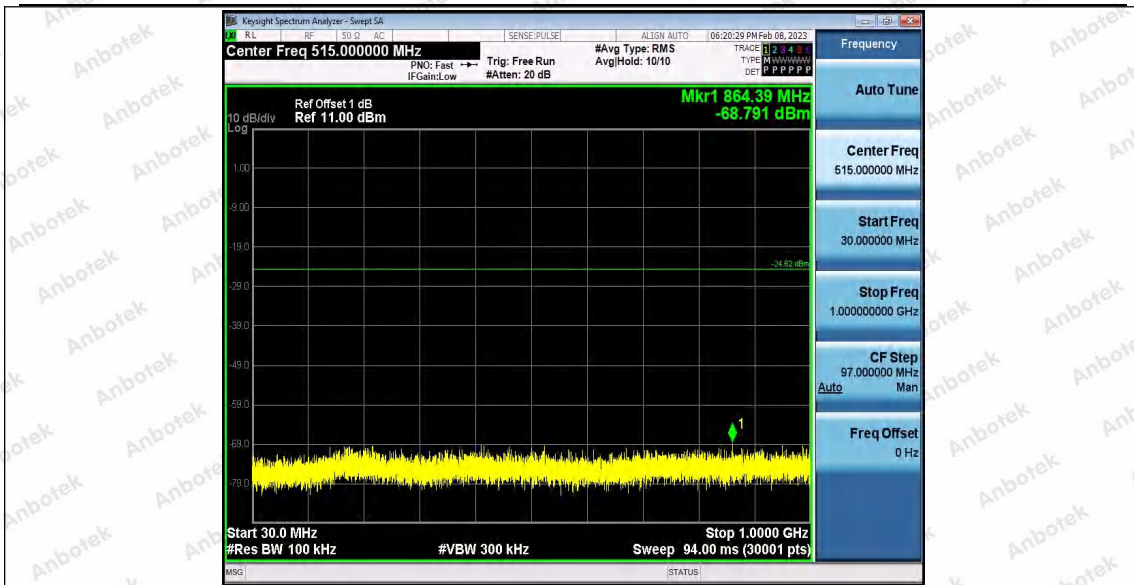

11G_Ant2_2462_1000~26500