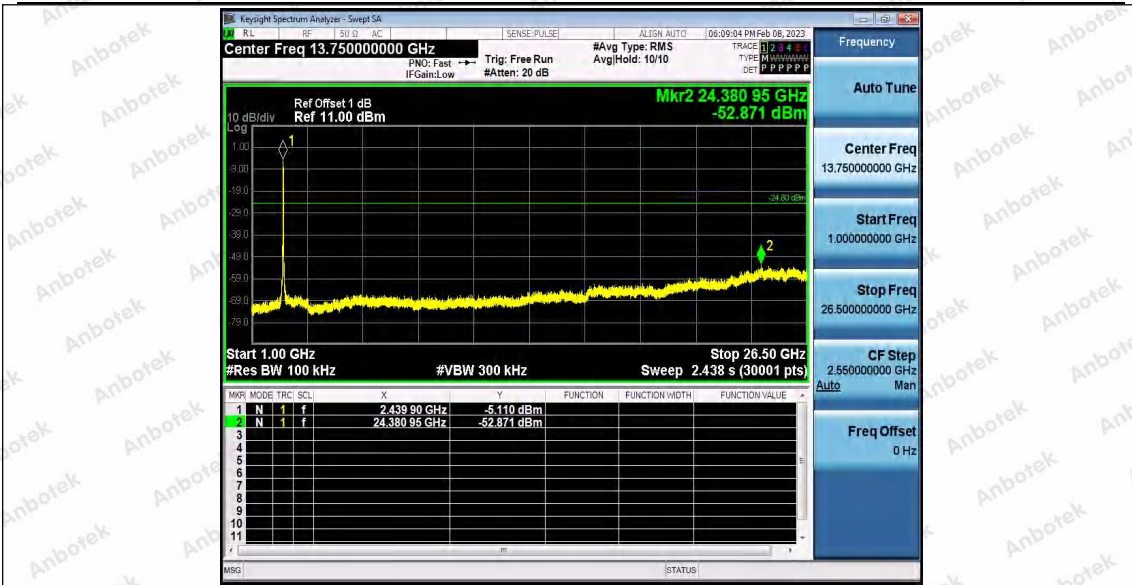

11N40_Ant2_2452_0~Reference