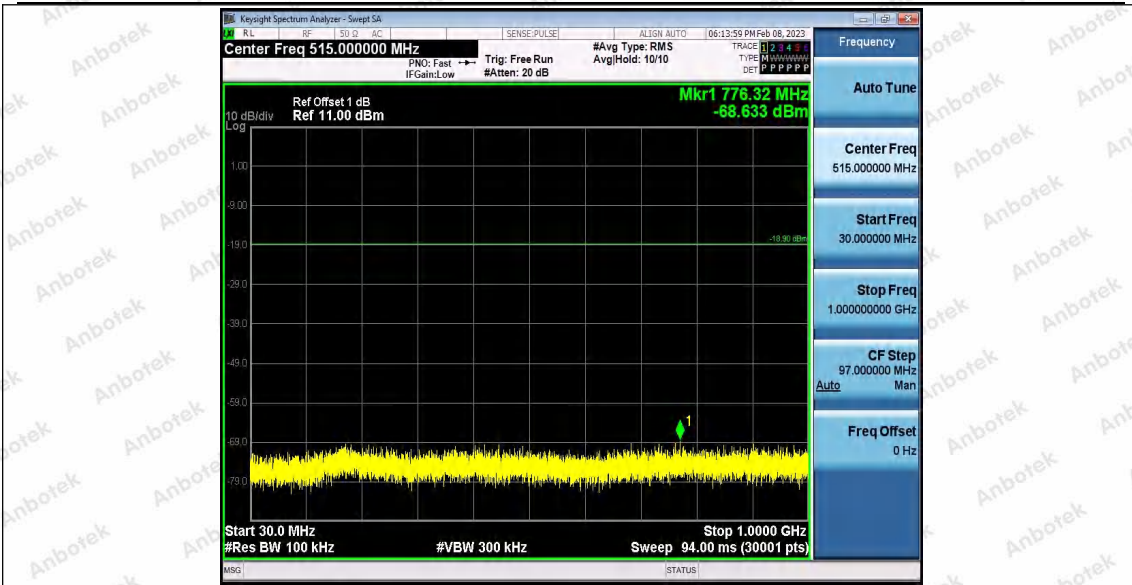

11B_Ant2_2462_1000~26500