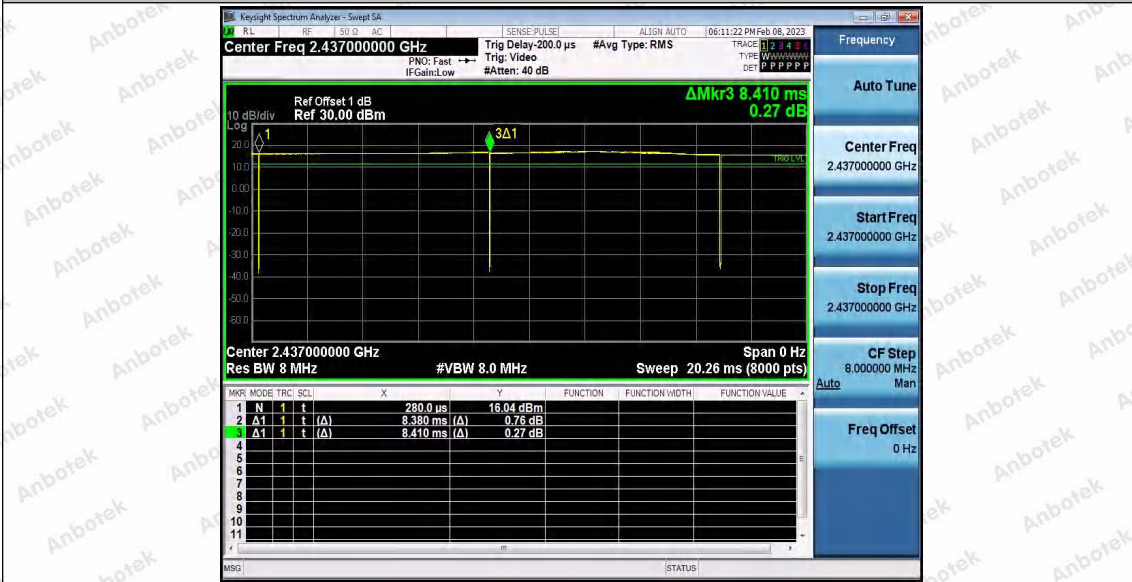

11B_Ant1_2462

Shenzhen Anbotek Compliance Laboratory Limited

Address: 1/F., Building D, Sogood Science and Technology Park, Sanwei Community, Hangcheng Street, Bao'an District, Shenzhen, Guangdong, China.
Tel: (86) 0755-26066440 Fax: (86) 0755-26014772 Email: service@anbotek.com

Hotline 400-003-0500
www.anbotek.com.cn