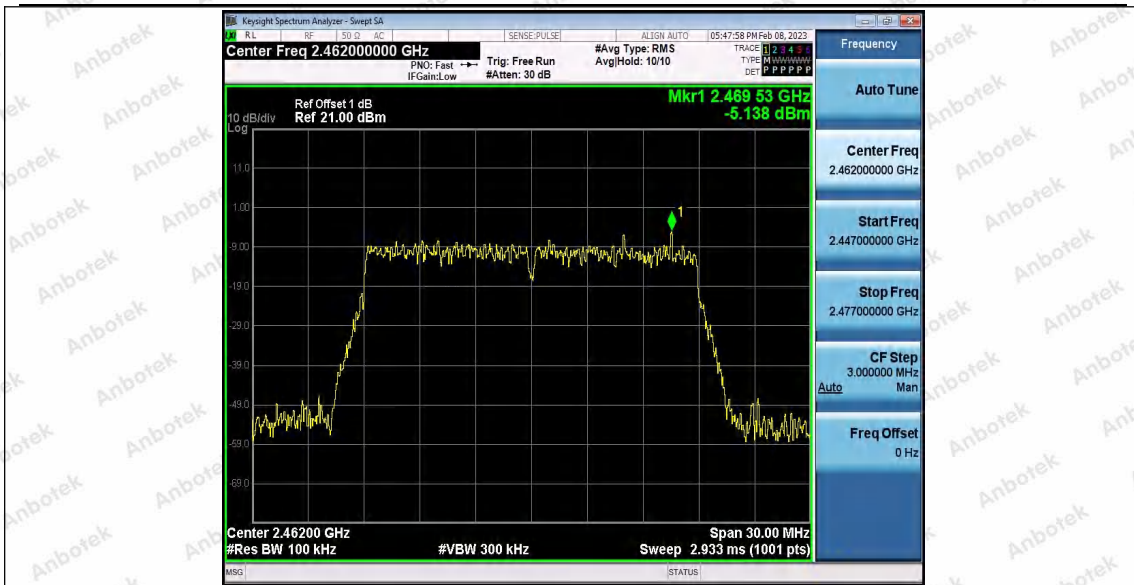

11N20_Ant1_2462_30~1000