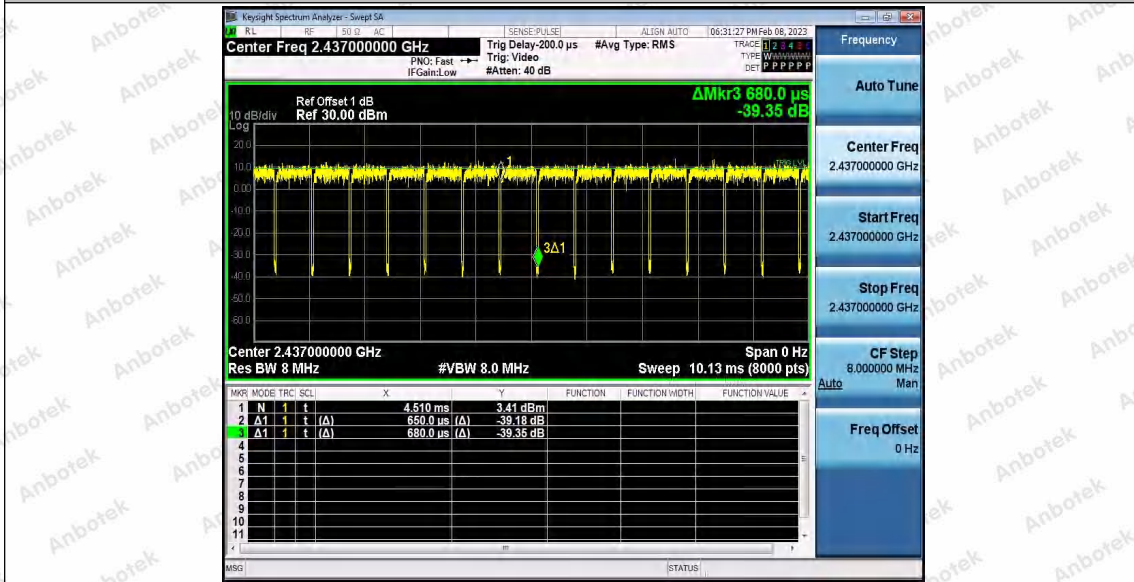

11N40_Ant1_2452

Shenzhen Anbotek Compliance Laboratory Limited

Address: 1/F., Building D, Sogood Science and Technology Park, Sanwei Community, Hangcheng Street, Bao'an District, Shenzhen, Guangdong, China.
Tel: (86) 0755-26066440 Fax: (86) 0755-26014772 Email: service@anbotek.com

Hotline 400-003-0500
www.anbotek.com.cn