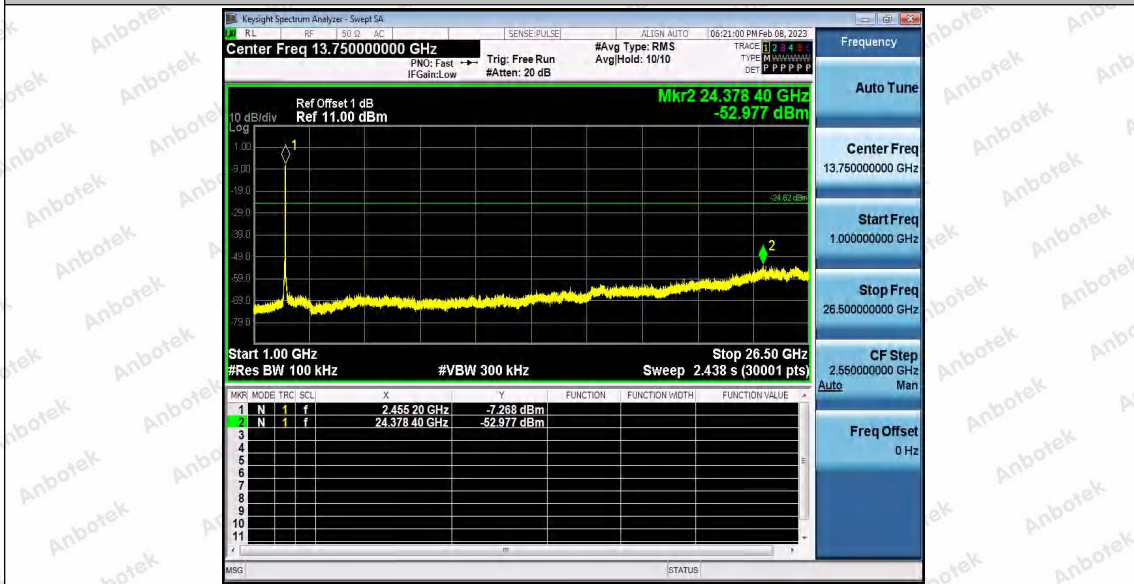

11N20_Ant1_2412_0~Reference

Shenzhen Anbotek Compliance Laboratory Limited

Address: 1/F., Building D, Sogood Science and Technology Park, Sanwei Community, Hangcheng Street, Bao'an District, Shenzhen, Guangdong, China.
Tel: (86) 0755-26066440 Fax: (86) 0755-26014772 Email: service@anbotek.com

Hotline
400-003-0500
www.anbotek.com.cn