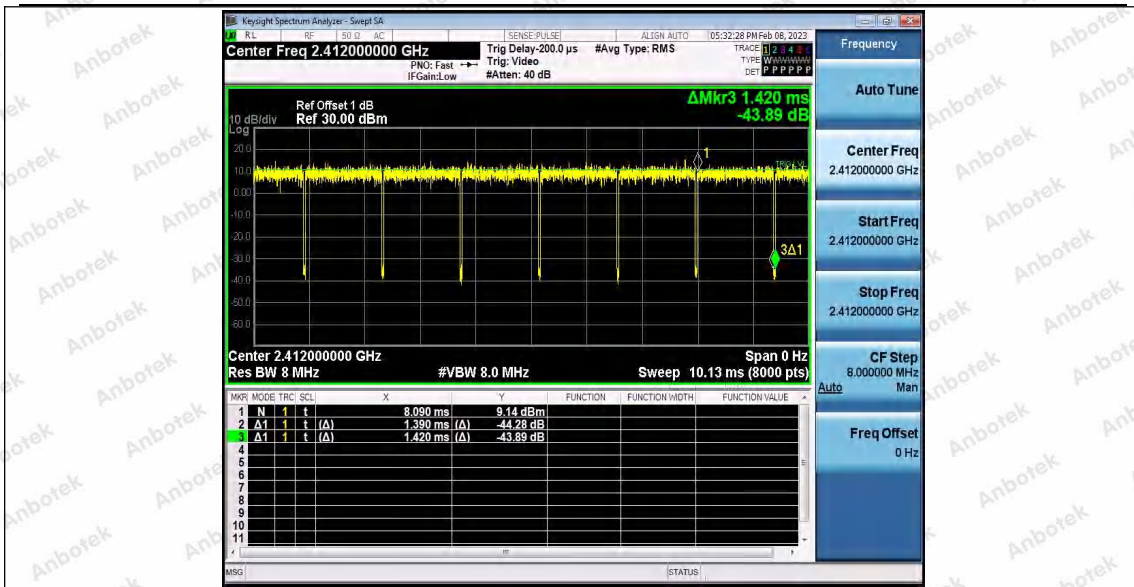

11G_Ant2_2412