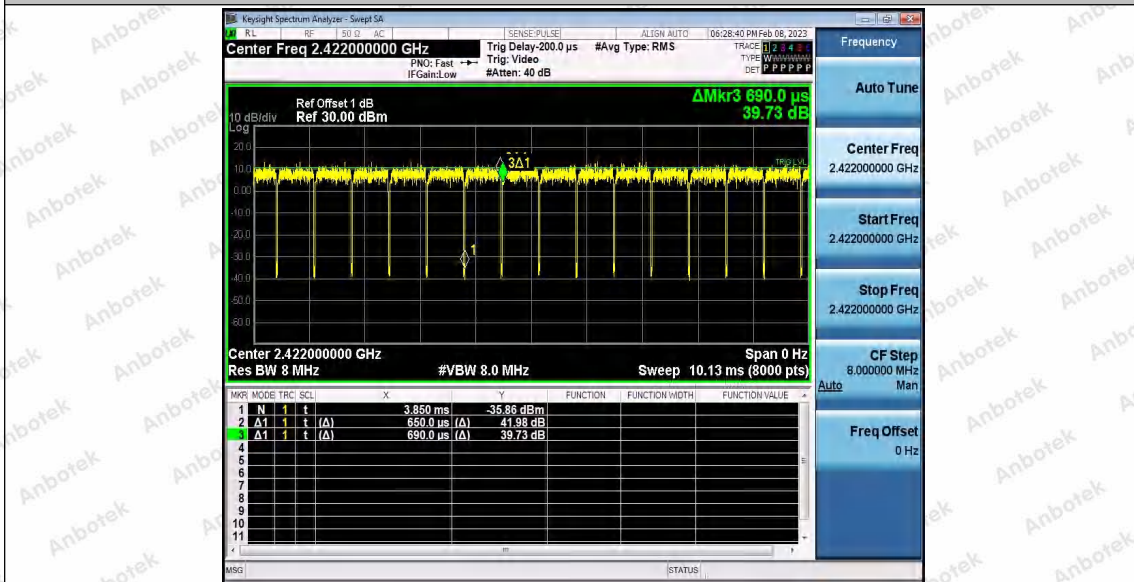

11N40_Ant1_2437

Shenzhen Anbotek Compliance Laboratory Limited

Address: 1/F., Building D, Sogood Science and Technology Park, Sanwei Community, Hangcheng Street, Bao'an District, Shenzhen, Guangdong, China.
Tel: (86) 0755-26066440 Fax: (86) 0755-26014772 Email: service@anbotek.com

Hotline 400-003-0500
www.anbotek.com.cn