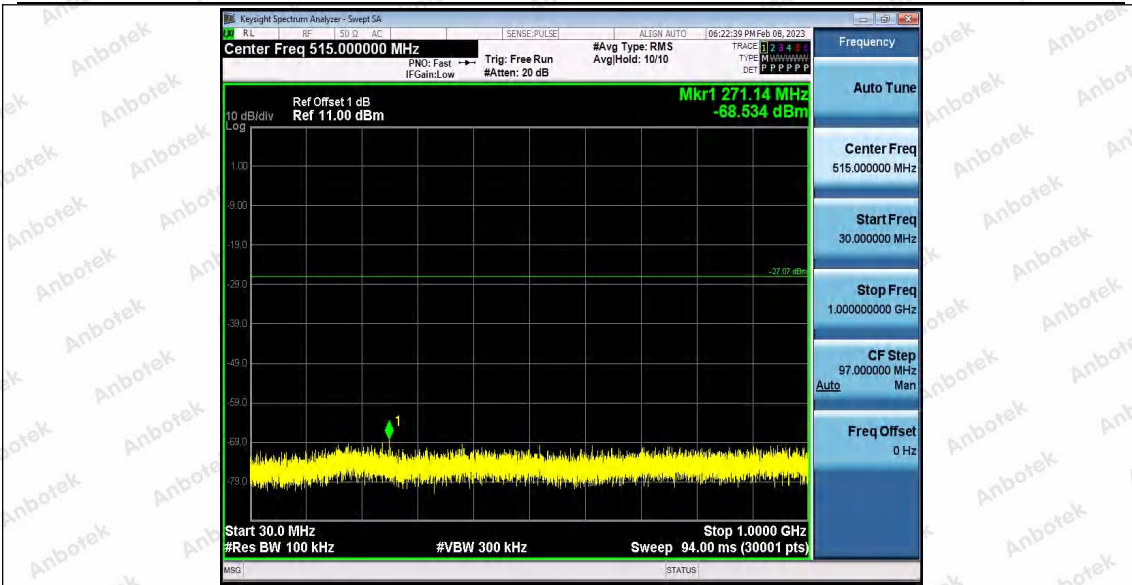

Shenzhen Anbotek Compliance Laboratory Limited

Address: 1/F., Building D, Sogood Science and Technology Park, Sanwei Community, Hangcheng Street, Bao'an District, Shenzhen, Guangdong, China.
Tel: (86) 0755-26066440 Fax: (86) 0755-26014772 Email: service@anbotek.com

Hotline 400-003-0500
www.anbotek.com.cn