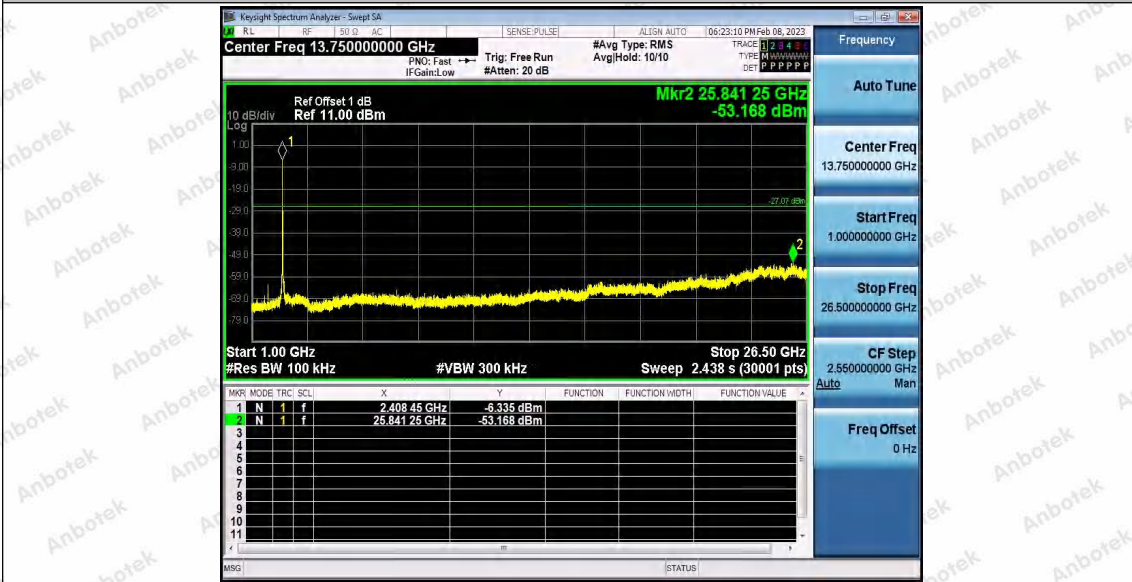

Shenzhen Anbotek Compliance Laboratory Limited

Address: 1/F., Building D, Sogood Science and Technology Park, Sanwei Community, Hangcheng Street, Bao'an District, Shenzhen, Guangdong, China.
Tel: (86) 0755-26066440 Fax: (86) 0755-26014772 Email: service@anbotek.com

Hotline 400-003-0500
www.anbotek.com.cn