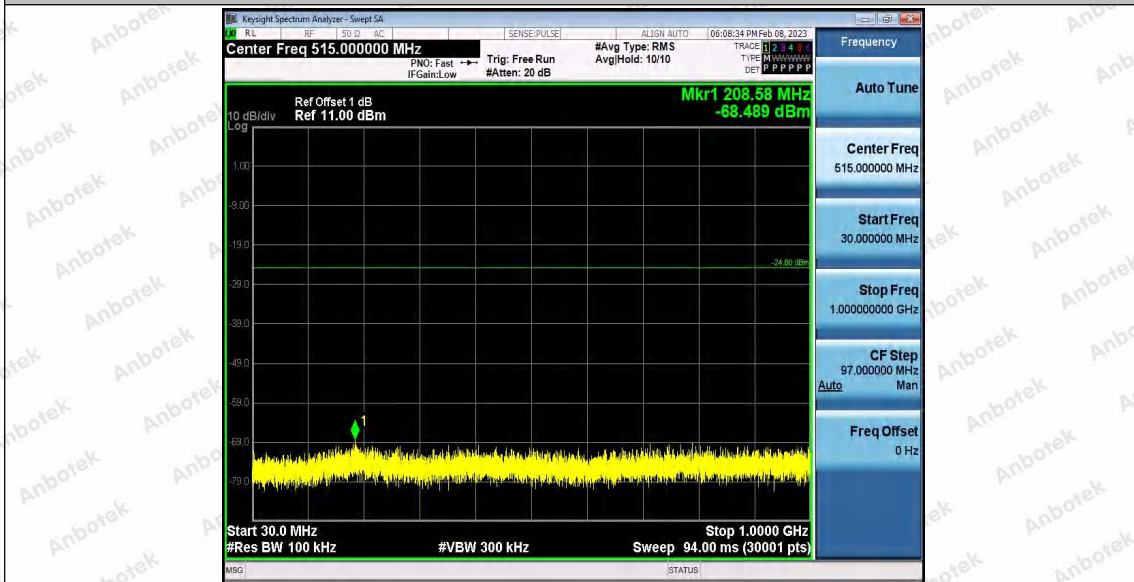

11N40_Ant1_2452_1000~26500

Shenzhen Anbotek Compliance Laboratory Limited

Address: 1/F., Building D, Sogood Science and Technology Park, Sanwei Community, Hangcheng Street, Bao'an District, Shenzhen, Guangdong, China.
Tel: (86) 0755-26066440 Fax: (86) 0755-26014772 Email: service@anbotek.com

Hotline
400-003-0500
www.anbotek.com.cn