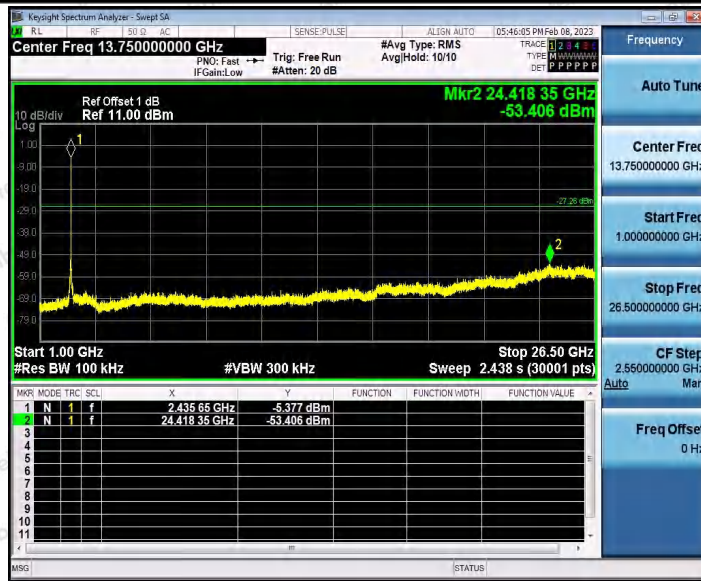

11N20_Ant2_2437_0~Reference