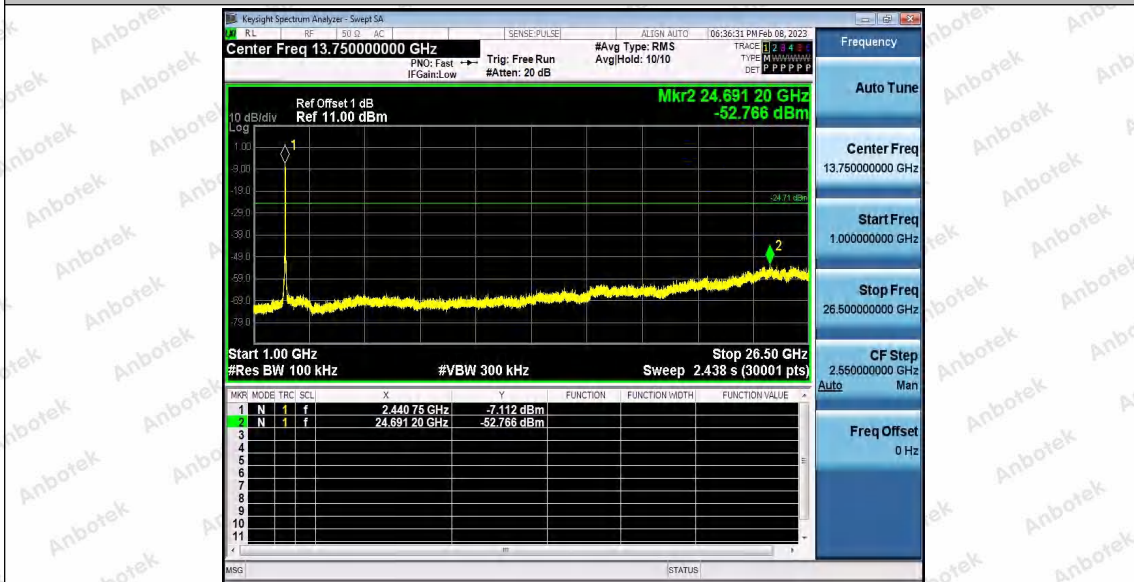

Shenzhen Anbotek Compliance Laboratory Limited

Address: 1/F., Building D, Sogood Science and Technology Park, Sanwei Community, Hangcheng Street, Bao'an District, Shenzhen, Guangdong, China.
Tel: (86) 0755-26066440 Fax: (86) 0755-26014772 Email: service@anbotek.com

Hotline 400-003-0500
www.anbotek.com.cn