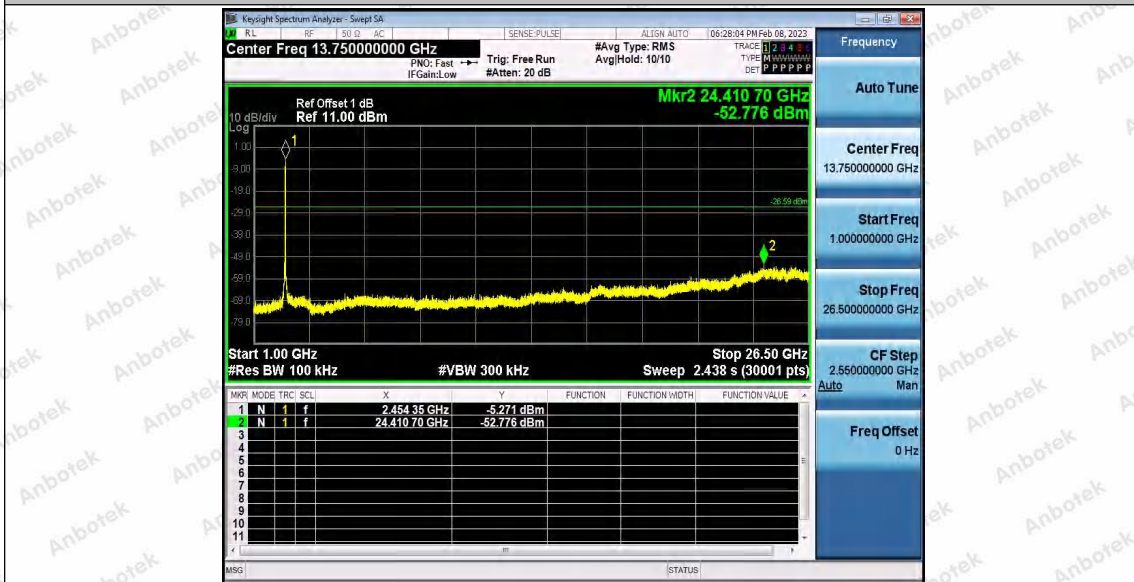

11N40_Ant1_2422_0~Reference

Shenzhen Anbotek Compliance Laboratory Limited

Address: 1/F., Building D, Sogood Science and Technology Park, Sanwei Community, Hangcheng Street, Bao'an District, Shenzhen, Guangdong, China.
Tel: (86) 0755-26066440 Fax: (86) 0755-26014772 Email: service@anbotek.com

Hotline 400-003-0500
www.anbotek.com.cn