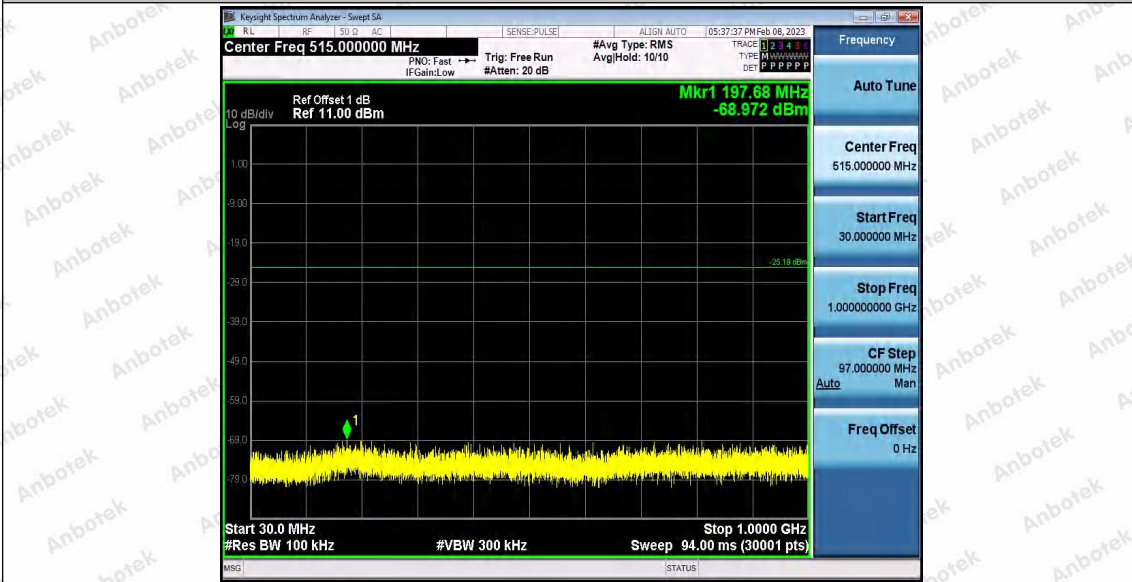

11G_Ant1_2462_1000~26500

Shenzhen Anbotek Compliance Laboratory Limited

Address: 1/F., Building D, Sogood Science and Technology Park, Sanwei Community, Hangcheng Street, Bao'an District, Shenzhen, Guangdong, China.
Tel: (86) 0755-26066440 Fax: (86) 0755-26014772 Email: service@anbotek.com

Hotline 400-003-0500
www.anbotek.com.cn