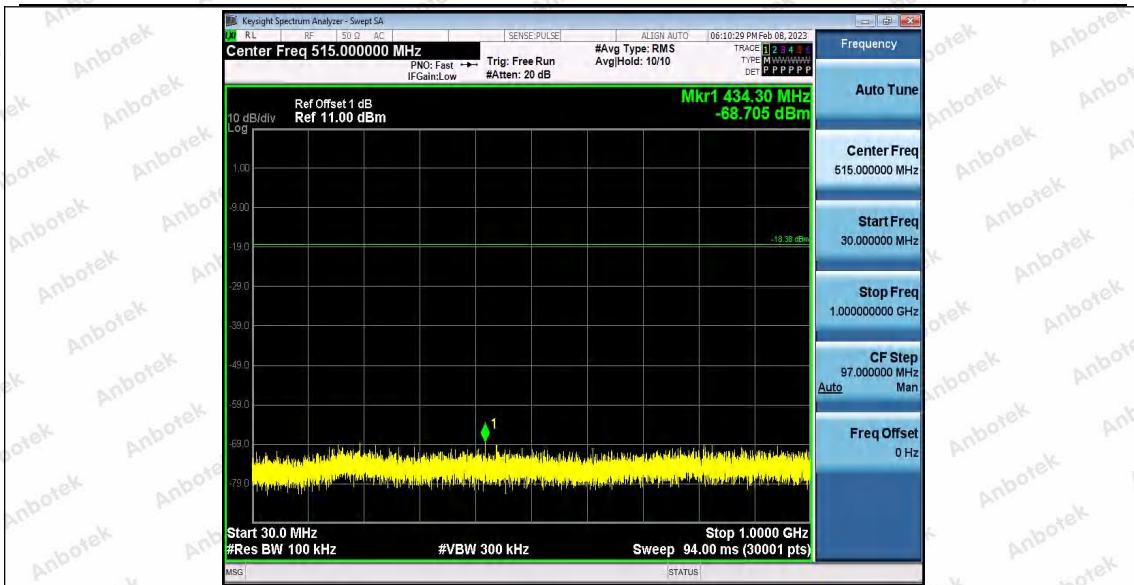

11B_Ant2_2412_1000~26500