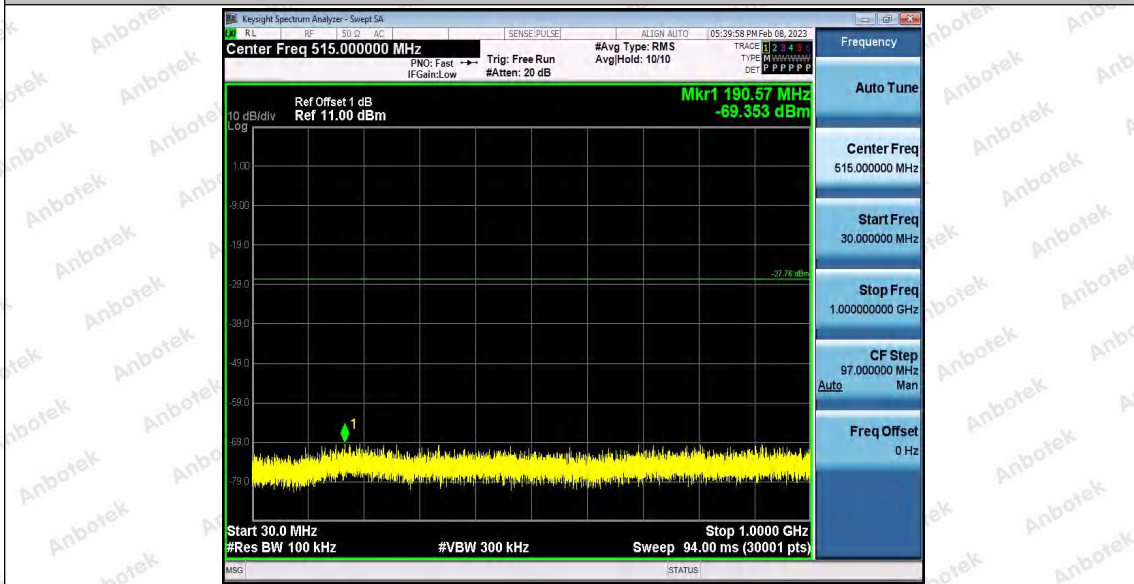

11N20_Ant1_2412_1000~26500

Shenzhen Anbotek Compliance Laboratory Limited

Address: 1/F., Building D, Sogood Science and Technology Park, Sanwei Community, Hangcheng Street, Bao'an District, Shenzhen, Guangdong, China.
Tel: (86) 0755-26066440 Fax: (86) 0755-26014772 Email: service@anbotek.com

Hotline
400-003-0500
www.anbotek.com.cn