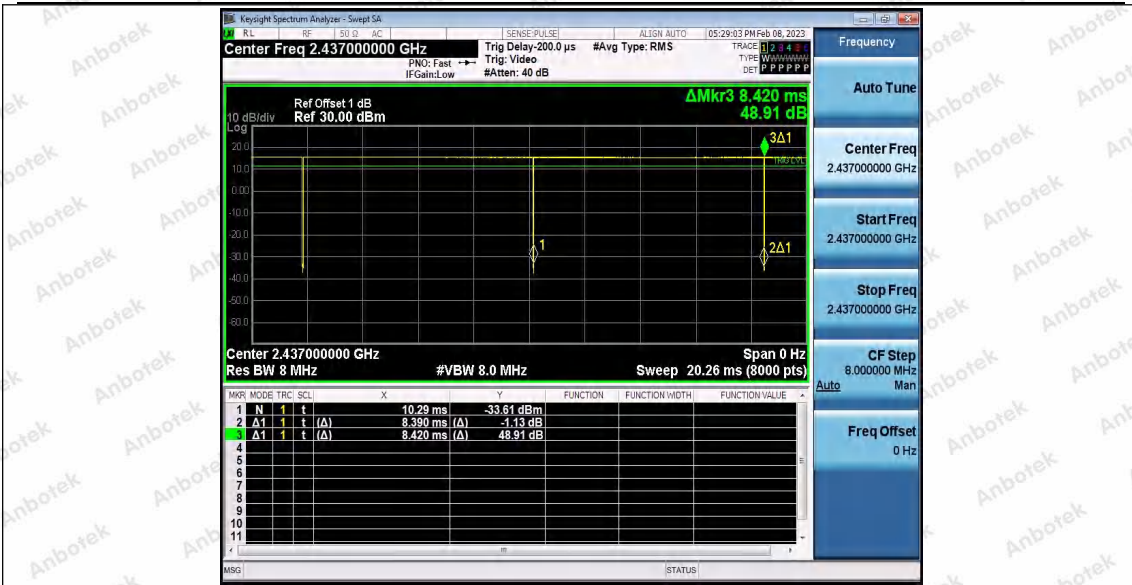

11B_Ant2_2437