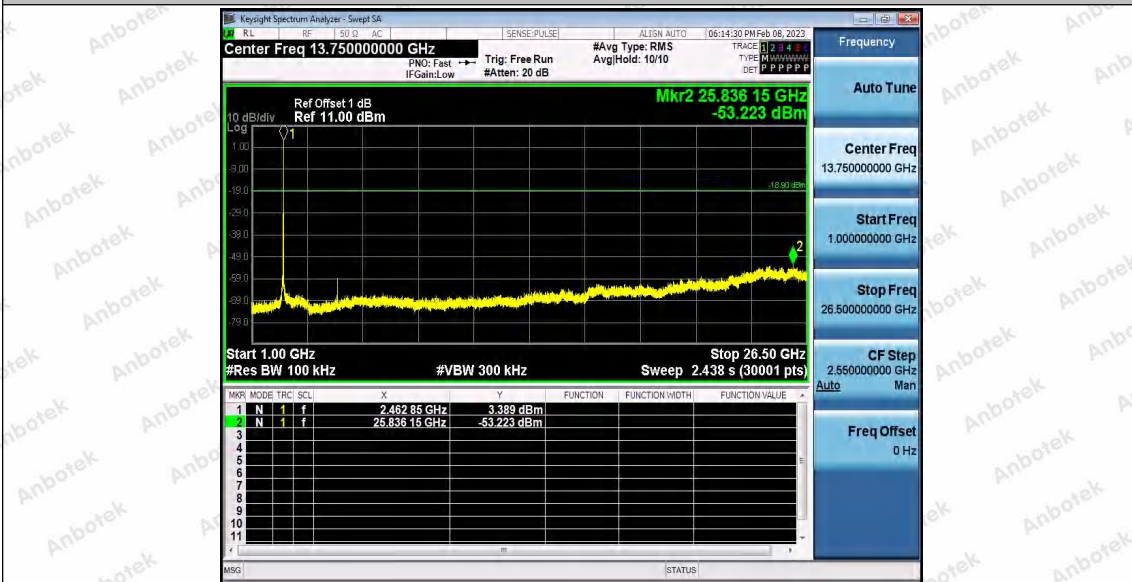

11G_Ant1_2412_0~Reference

Shenzhen Anbotek Compliance Laboratory Limited

Address: 1/F., Building D, Sogood Science and Technology Park, Sanwei Community, Hangcheng Street, Bao'an District, Shenzhen, Guangdong, China.
Tel: (86) 0755-26066440 Fax: (86) 0755-26014772 Email: service@anbotek.com

Hotline 400-003-0500
www.anbotek.com.cn