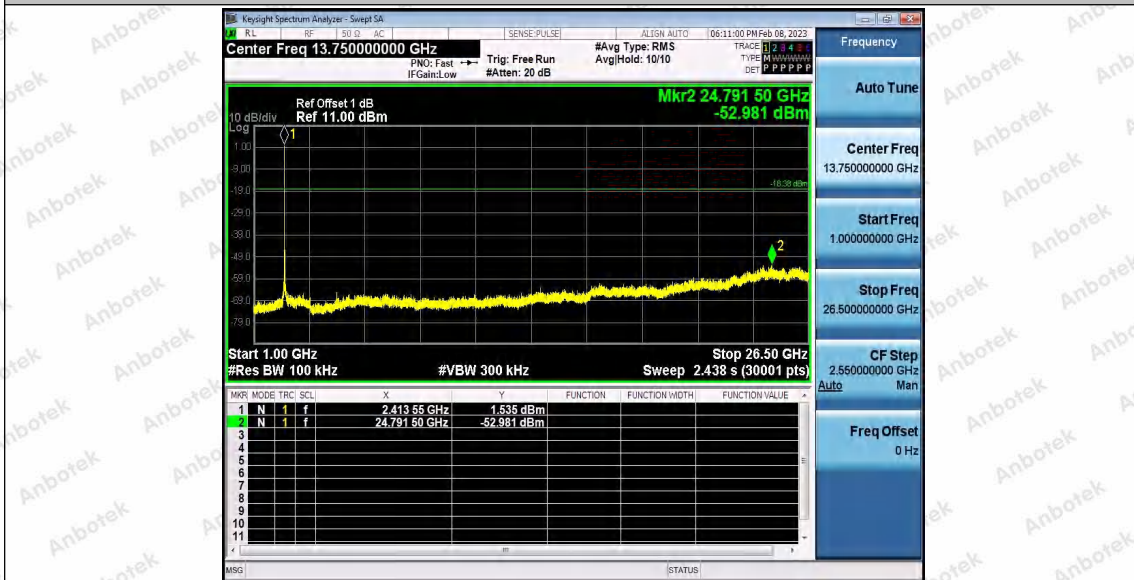

11B_Ant1_2437_0~Reference

Shenzhen Anbotek Compliance Laboratory Limited

Address: 1/F., Building D, Sogood Science and Technology Park, Sanwei Community, Hangcheng Street, Bao'an District, Shenzhen, Guangdong, China.
Tel: (86) 0755-26066440 Fax: (86) 0755-26014772 Email: service@anbotek.com

Hotline
400-003-0500
www.anbotek.com.cn