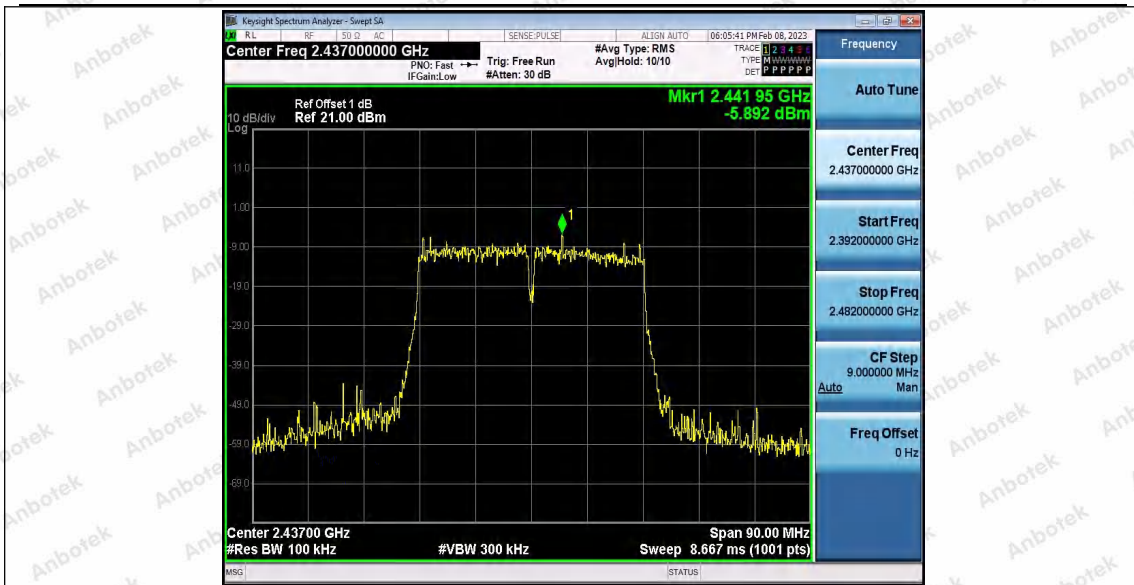

11N40_Ant1_2437_30~1000