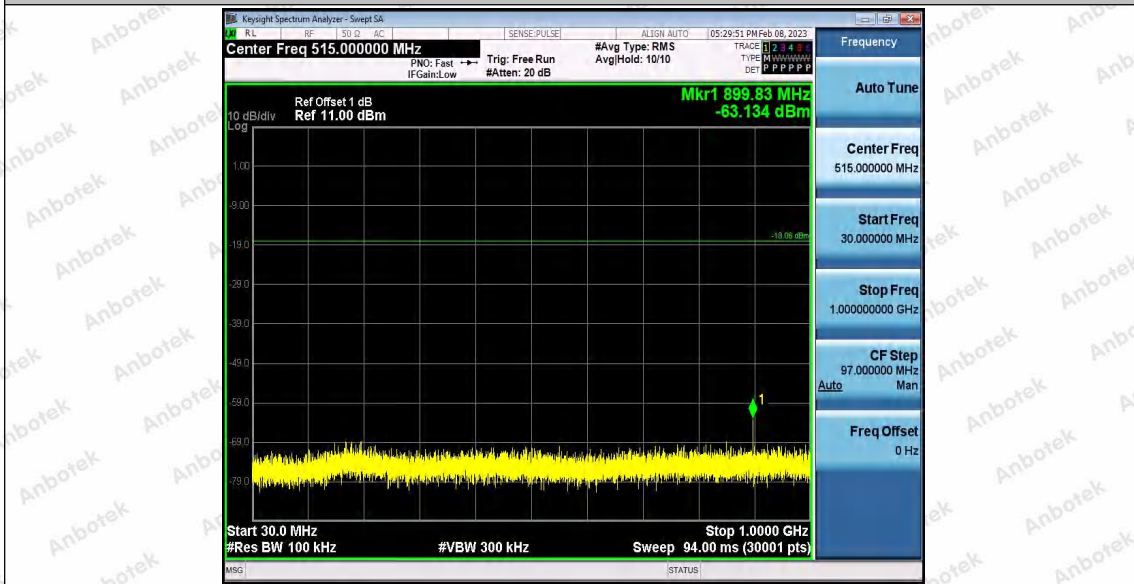

Shenzhen Anbotek Compliance Laboratory Limited

Address: 1/F., Building D, Sogood Science and Technology Park, Sanwei Community, Hangcheng Street, Bao'an District, Shenzhen, Guangdong, China.
Tel: (86) 0755-26066440 Fax: (86) 0755-26014772 Email: service@anbotek.com

Hotline 400-003-0500
www.anbotek.com.cn