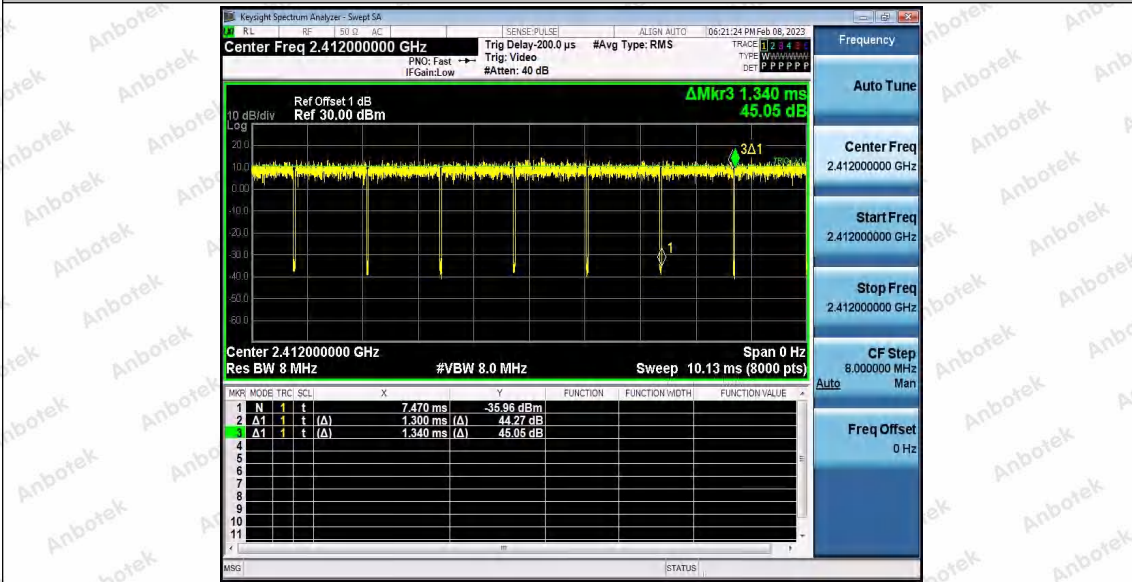

11N20_Ant1_2437

Shenzhen Anbotek Compliance Laboratory Limited

Address: 1/F., Building D, Sogood Science and Technology Park, Sanwei Community, Hangcheng Street, Bao'an District, Shenzhen, Guangdong, China.
Tel: (86) 0755-26066440 Fax: (86) 0755-26014772 Email: service@anbotek.com

Hotline 400-003-0500
www.anbotek.com.cn