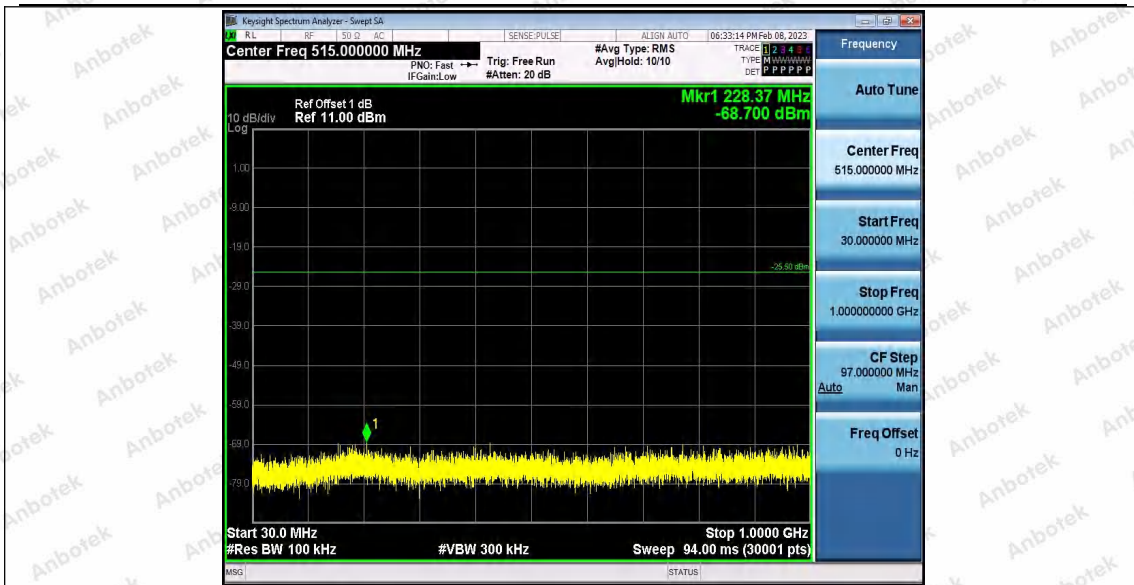

11N40_Ant2_2437_1000~26500