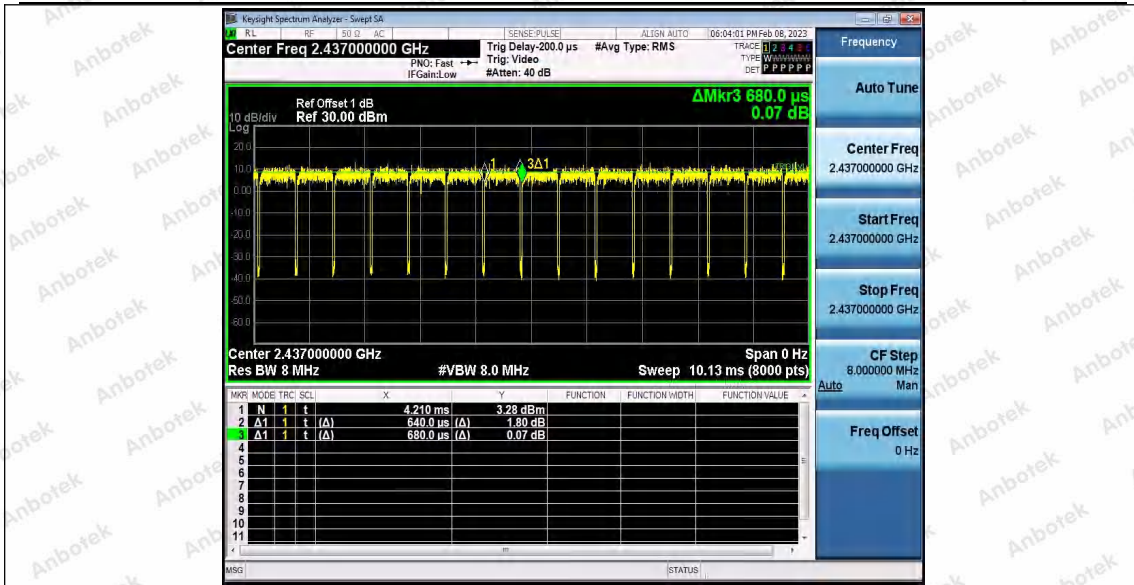

11N40_Ant2_2437