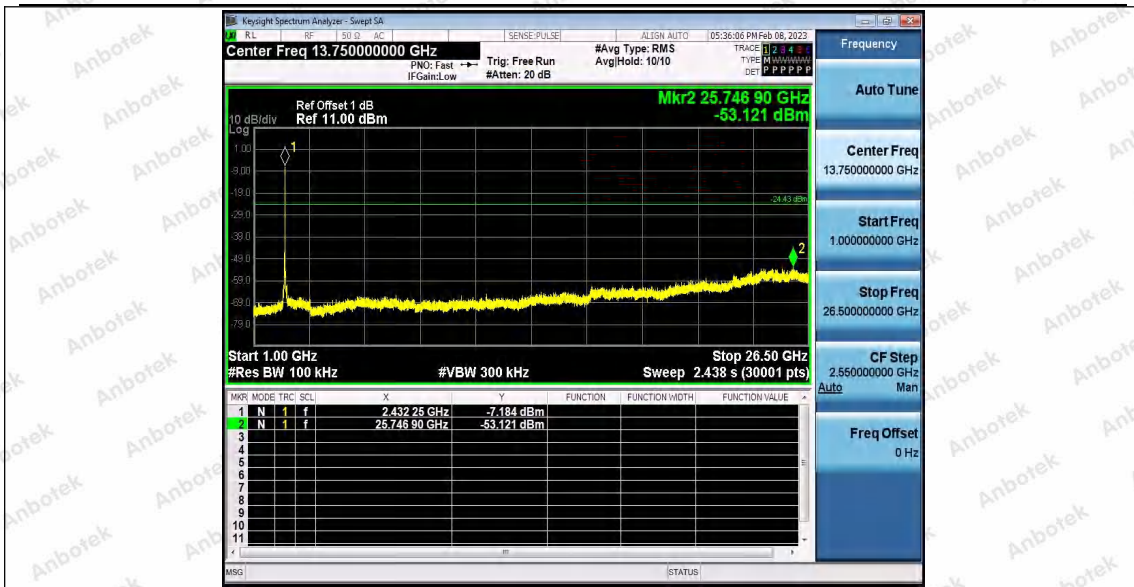

11G_Ant2_2437_0~Reference