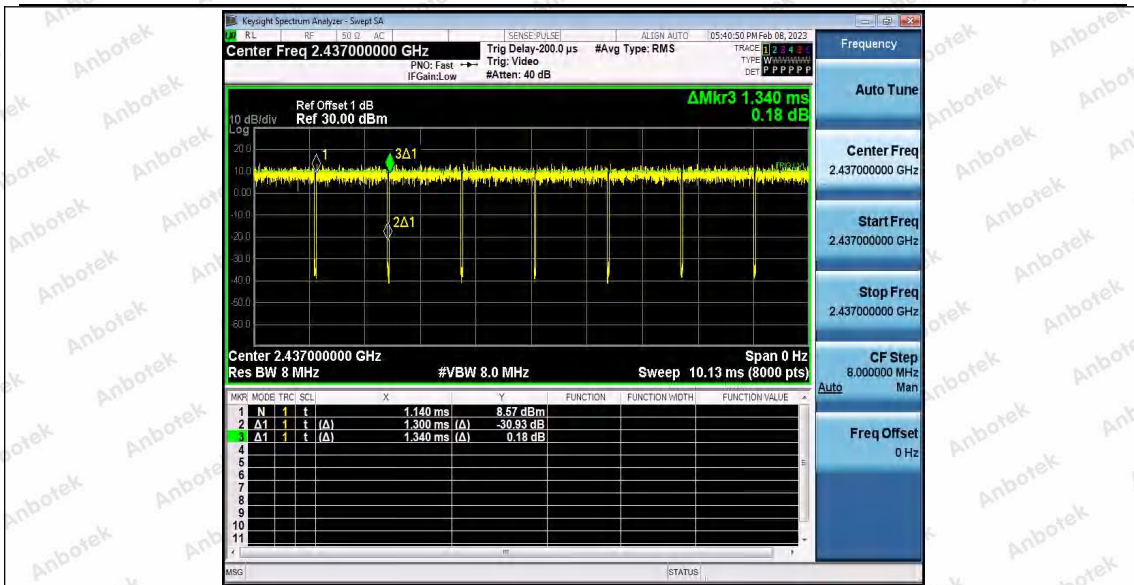

11N20_Ant2_2437