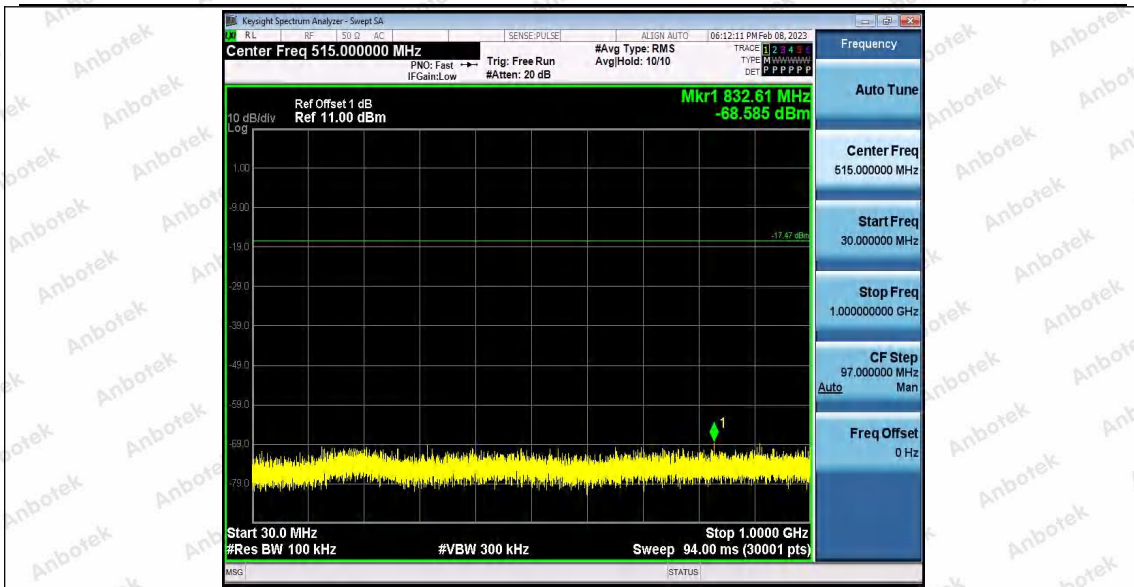

11B_Ant2_2437_1000~26500