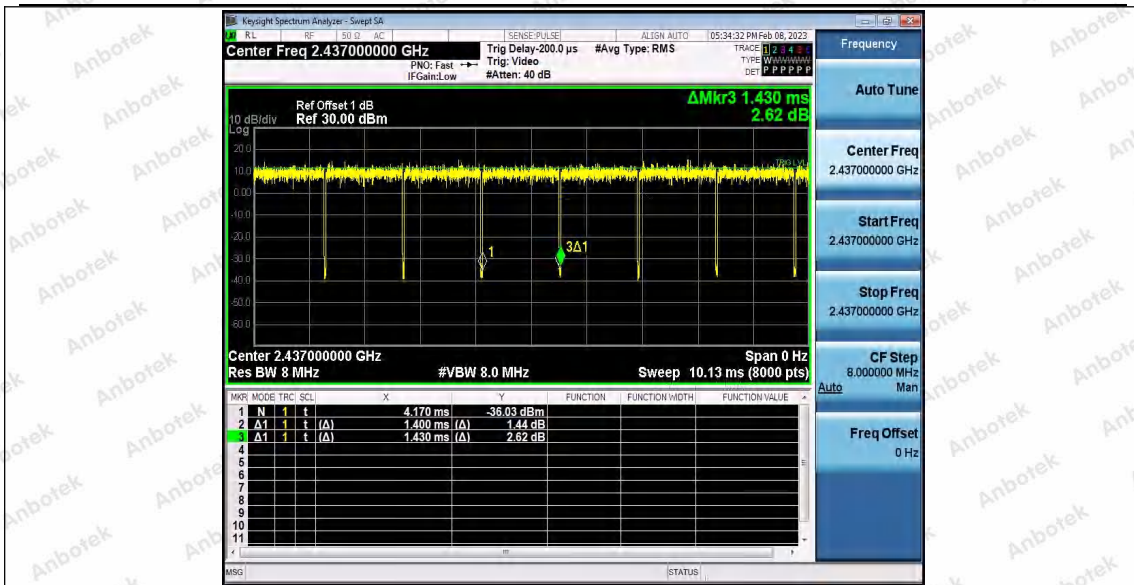

11G_Ant2_2437