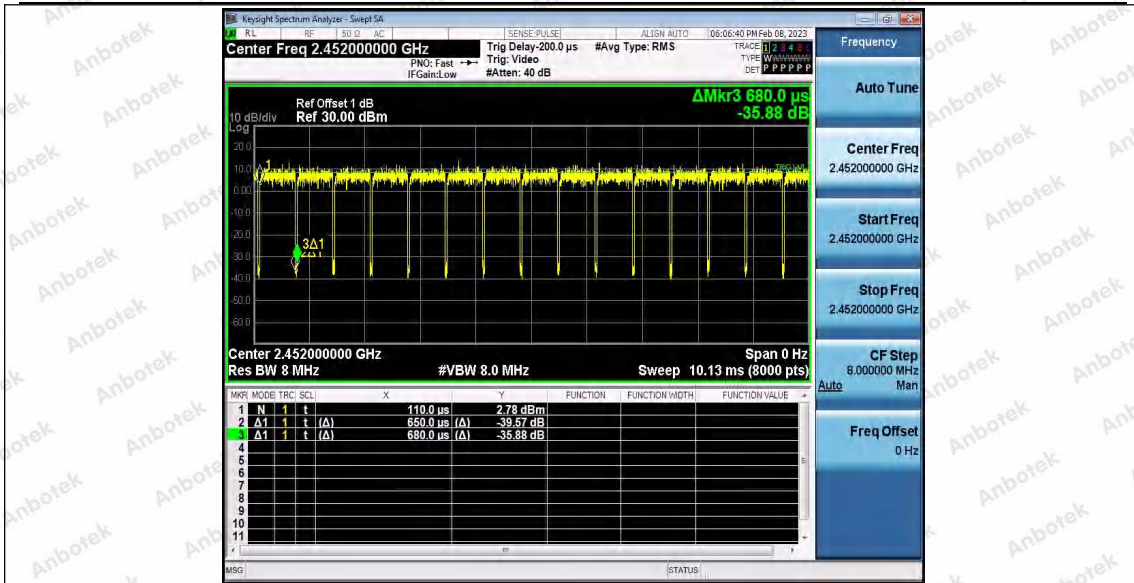

11N40_Ant2_2452