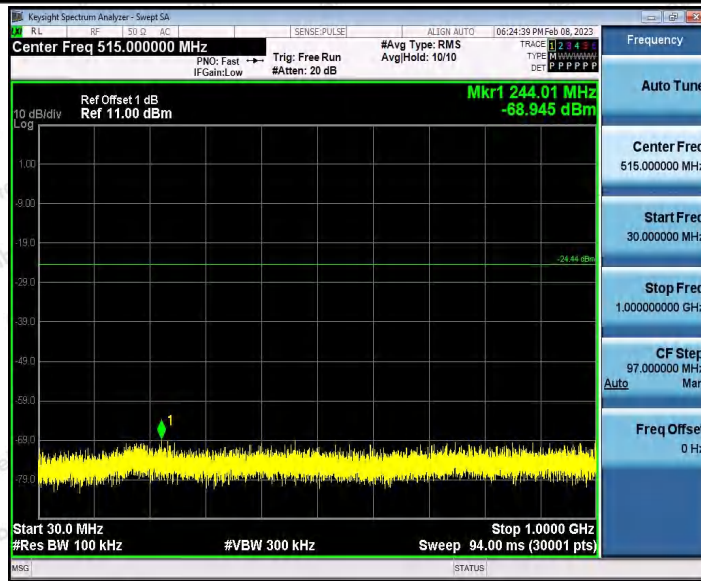

11N20_Ant2_2437_1000~26500