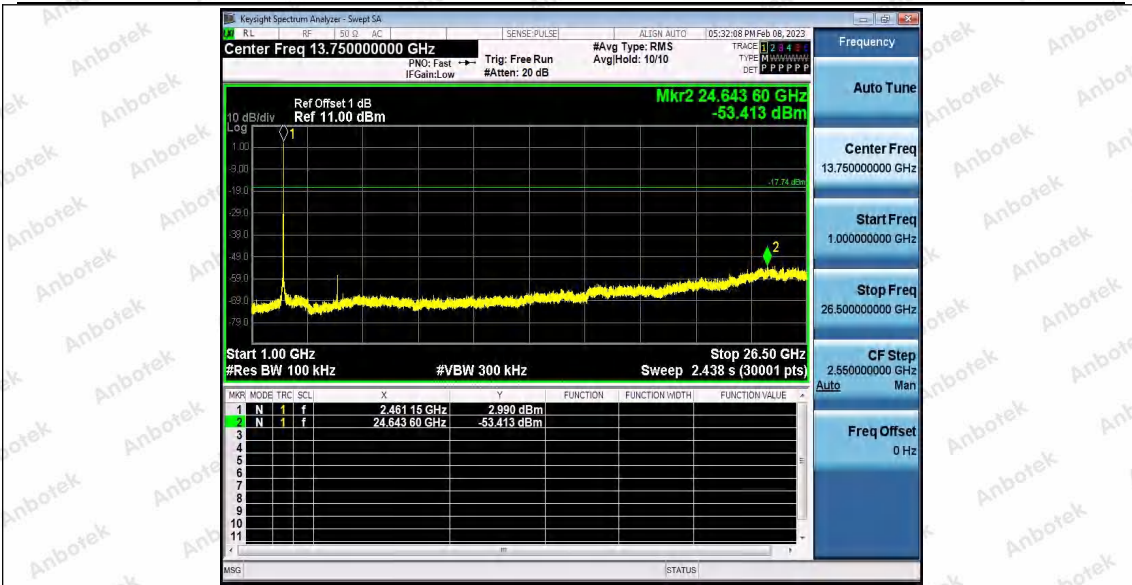

11B_Ant2_2462_0~Reference