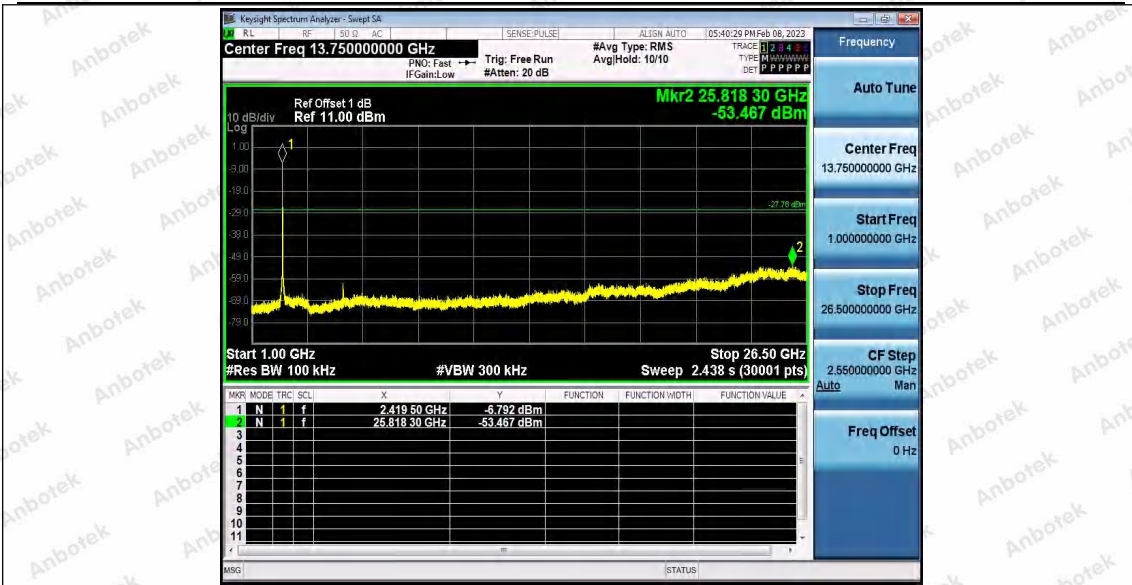

11N20_Ant2_2412_0~Reference