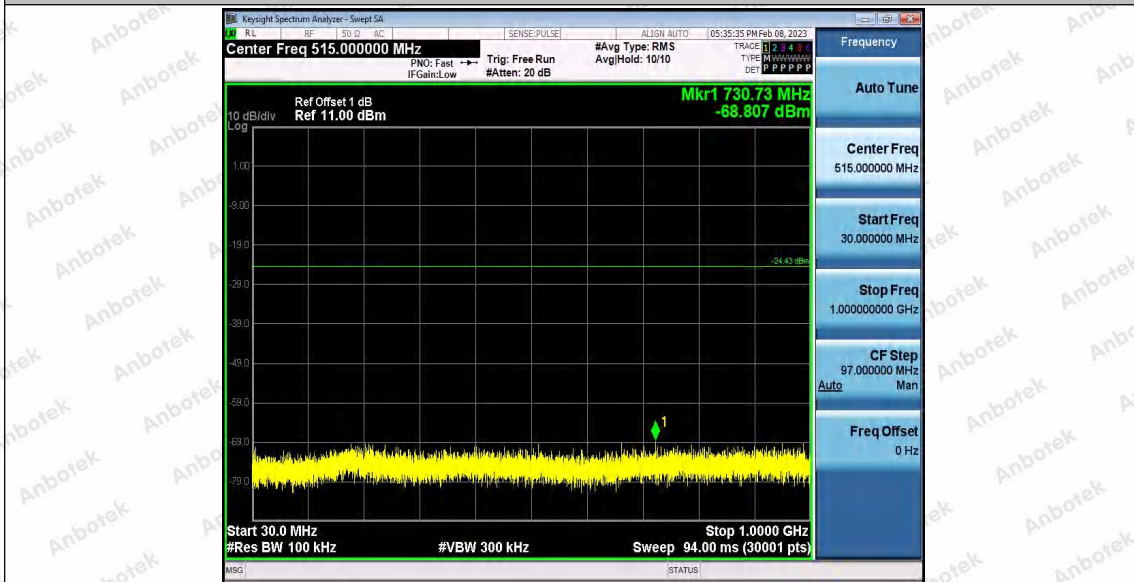

11G_Ant1_2437_1000~26500

Shenzhen Anbotek Compliance Laboratory Limited

Address: 1/F., Building D, Sogood Science and Technology Park, Sanwei Community, Hangcheng Street, Bao'an District, Shenzhen, Guangdong, China.
Tel: (86) 0755-26066440 Fax: (86) 0755-26014772 Email: service@anbotek.com

Hotline: 400-003-0500
www.anbotek.com.cn