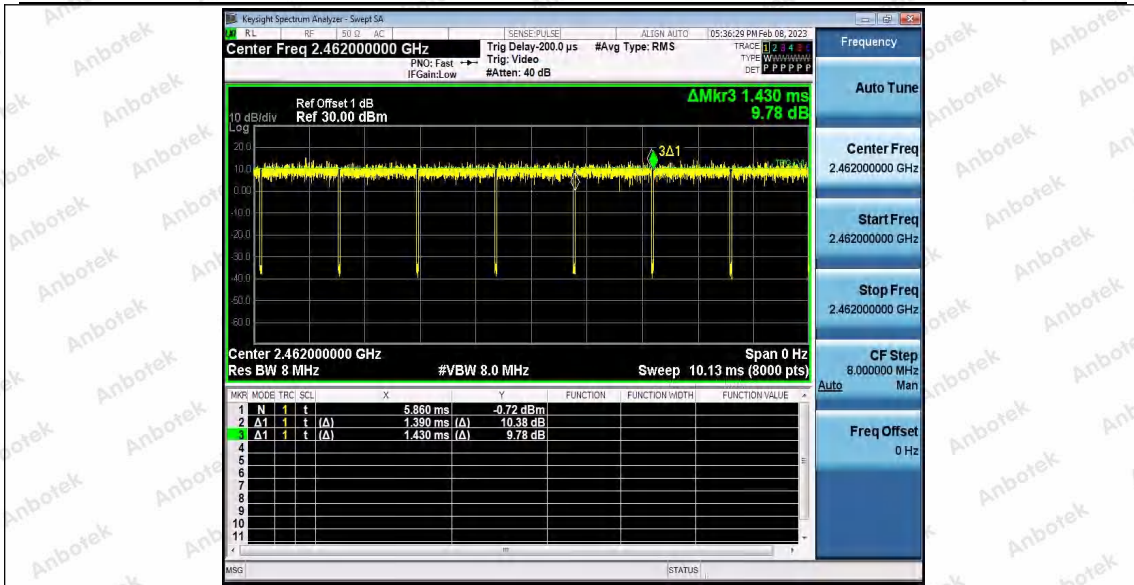

11G_Ant2_2462