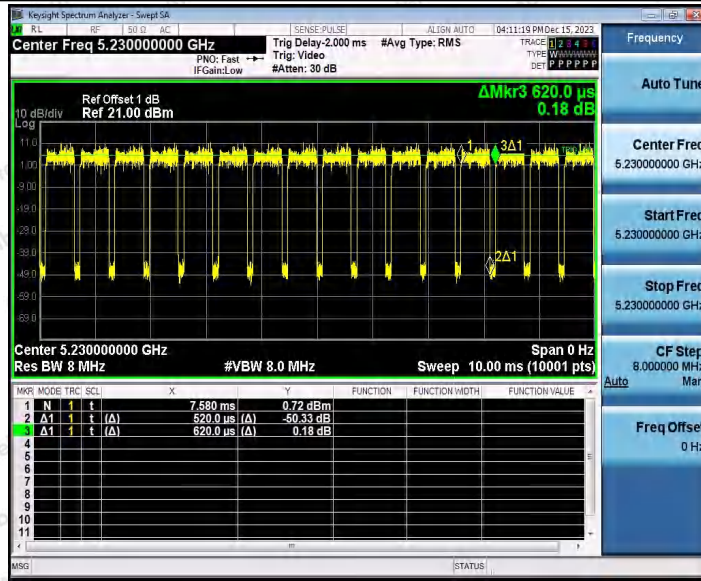

11AX40SISO_Ant1_5230