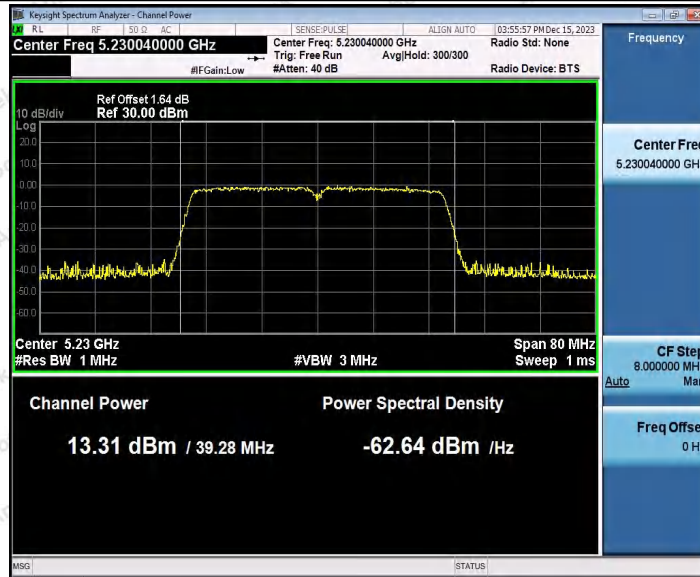

11N40SISO_Ant1_5230

11N40SISO_Ant2_5230

Shenzhen Anbotek Compliance Laboratory Limited

Address: 1/F., Building D, Sogood Science and Technology Park, Sanwei Community, Hangcheng Street, Bao'an District, Shenzhen, Guangdong, China.
Tel: (86) 0755-26066440 Fax: (86) 0755-26014772 Email: service@anbotek.com

Hotline 400-003-0500
www.anbotek.com.cn