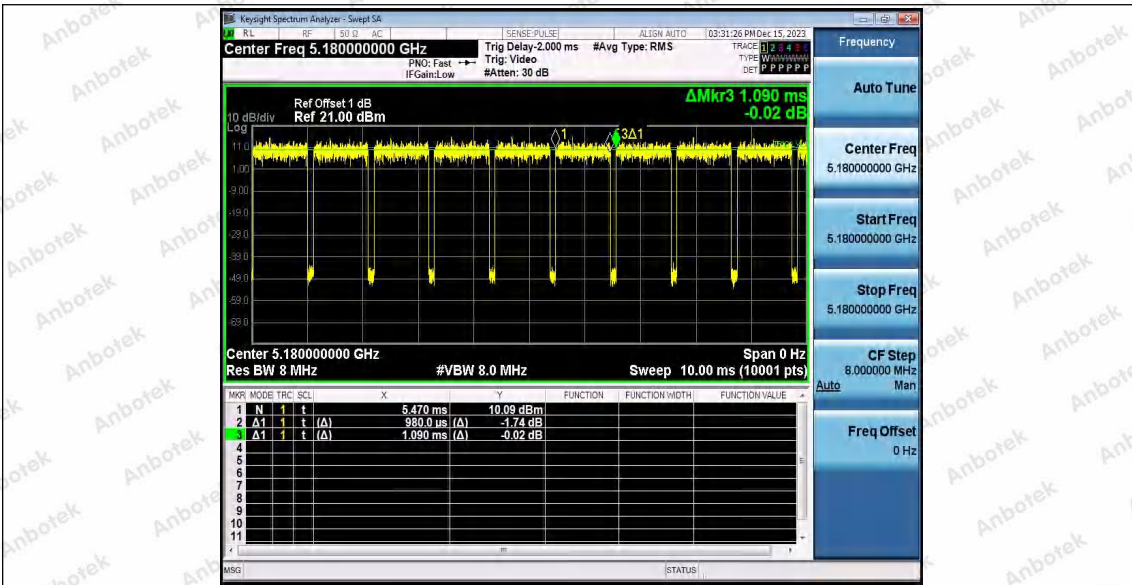

11AX20SISO_Ant1_5200