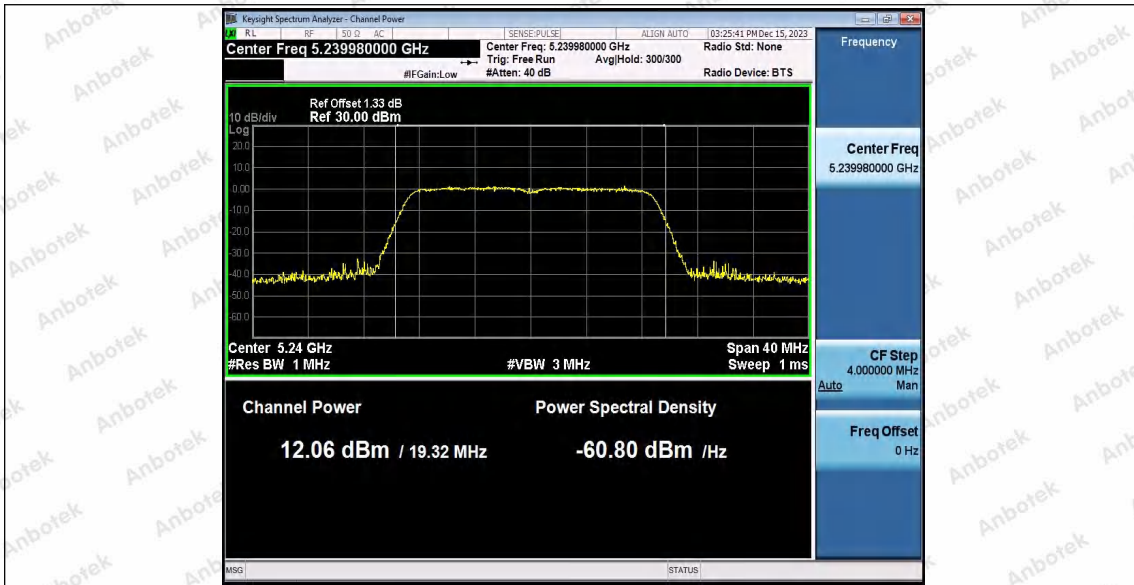

11AC20SISO_Ant1_5745