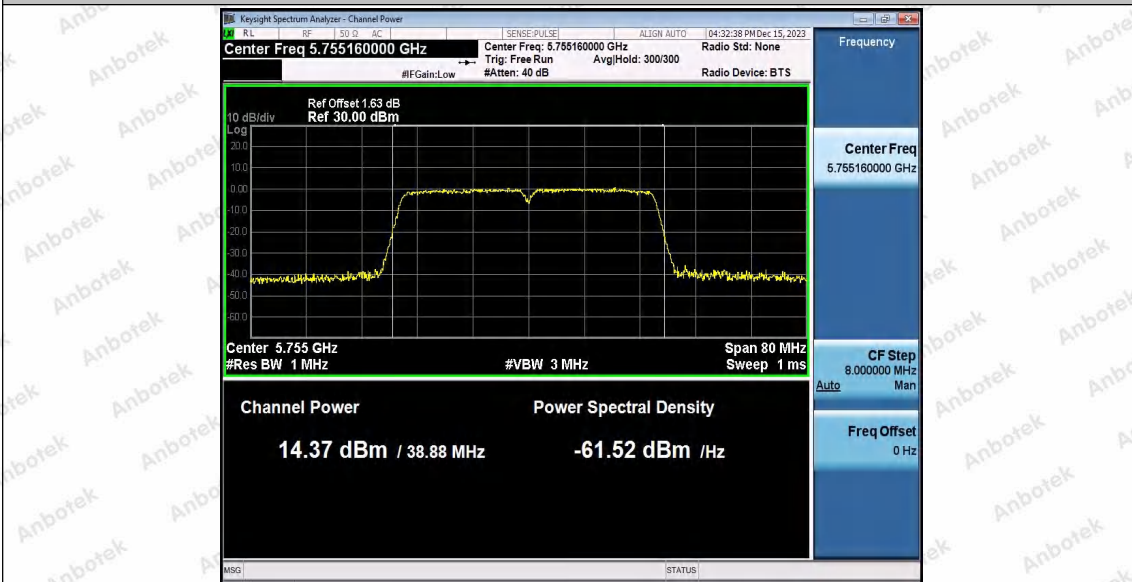

11AC40SISO_Ant2_5755