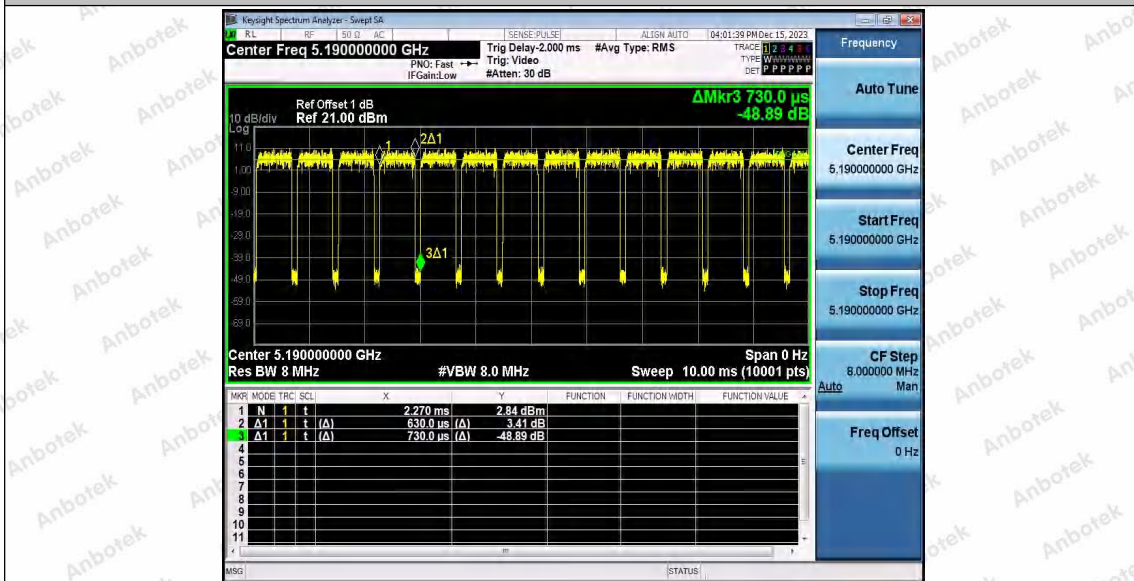

Hotline 400-003-0500
 www.anbotek.com.cn

11AC20SISO_Ant2_5825

11AC40SISO_Ant1_5190

Shenzhen Anbotek Compliance Laboratory Limited

Address: 1/F., Building D, Sogood Science and Technology Park, Sanwei Community, Hangcheng Street, Bao'an District, Shenzhen, Guangdong, China.
 Tel: (86) 0755-26066440 Fax: (86) 0755-26014772 Email: service@anbotek.com