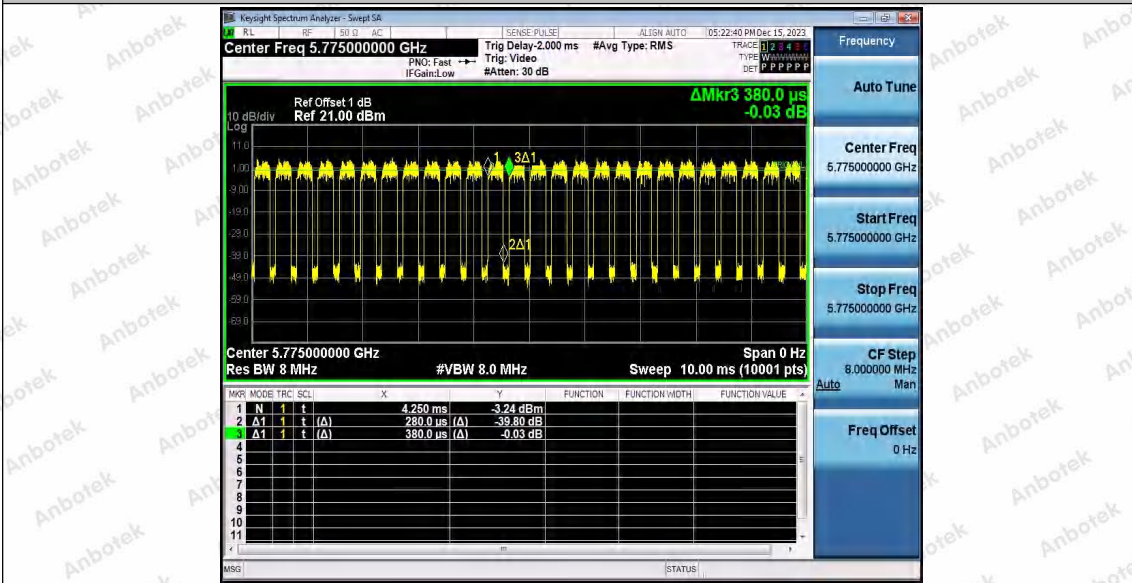

Shenzhen Anbotek Compliance Laboratory Limited

Address: 1/F., Building D, Sogood Science and Technology Park, Sanwei Community, Hangcheng Street, Bao'an District, Shenzhen, Guangdong, China.
Tel: (86) 0755-26066440 Fax: (86) 0755-26014772 Email: service@anbotek.com

Hotline 400-003-0500
www.anbotek.com.cn