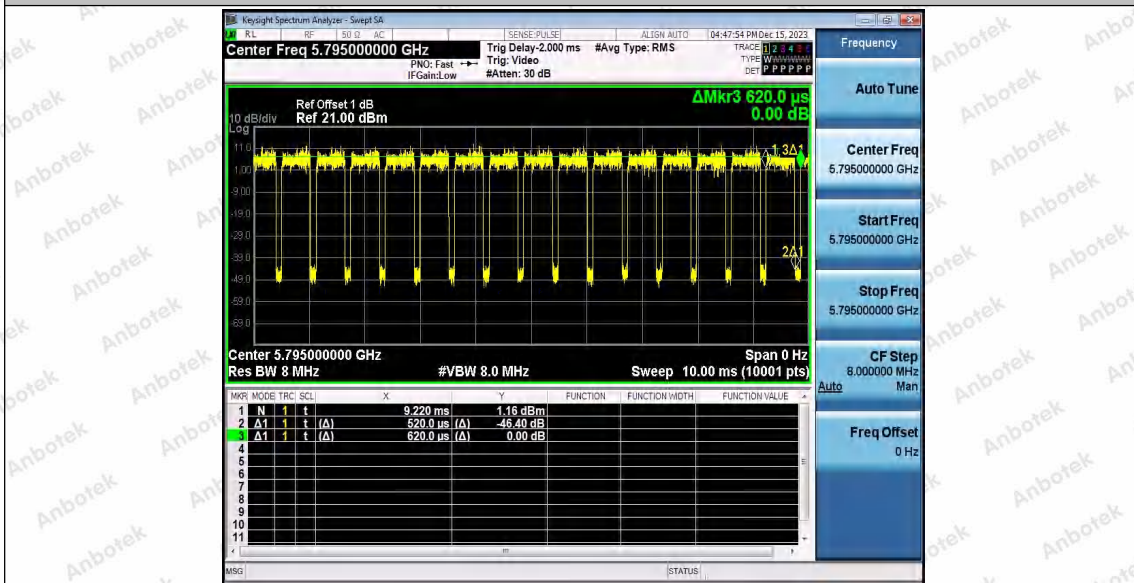

Hotline 400-003-0500
 www.anbotek.com.cn

11AX40SISO_Ant2_5755

11AX40SISO_Ant1_5795

Shenzhen Anbotek Compliance Laboratory Limited

Address: 1/F., Building D, Sogood Science and Technology Park, Sanwei Community, Hangcheng Street, Bao'an District, Shenzhen, Guangdong, China.
 Tel: (86) 0755-26066440 Fax: (86) 0755-26014772 Email: service@anbotek.com