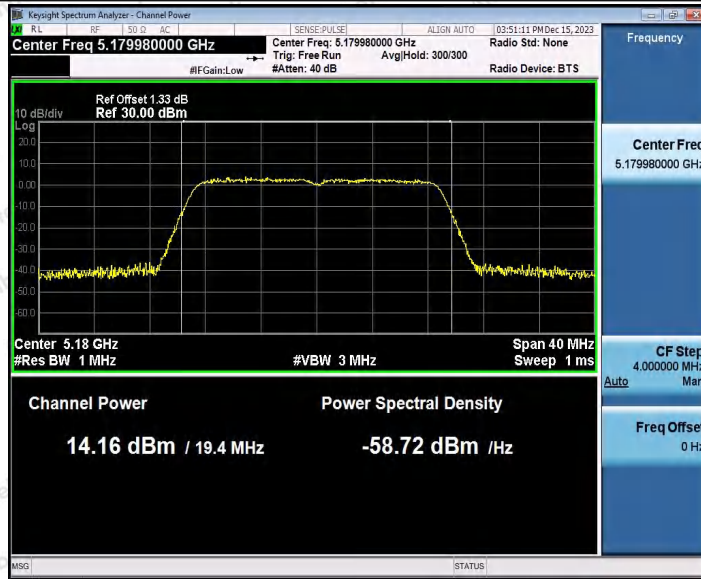

11N20SISO_Ant2_5180