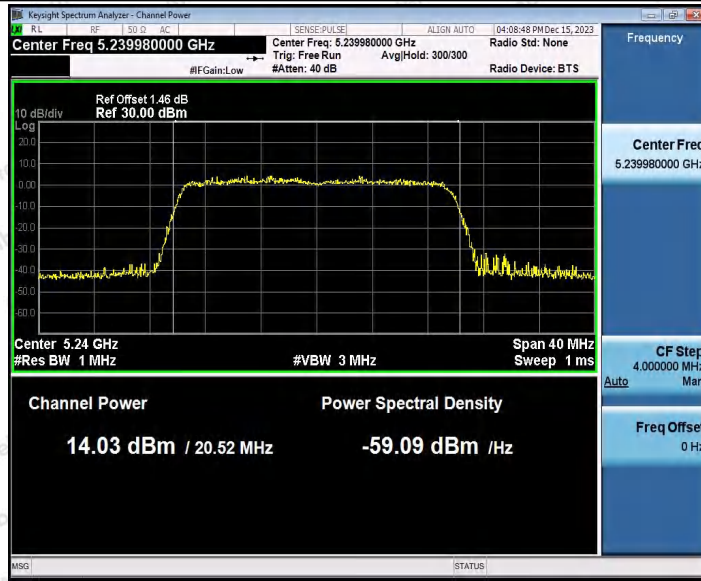

11AX20SISO_Ant1_5240