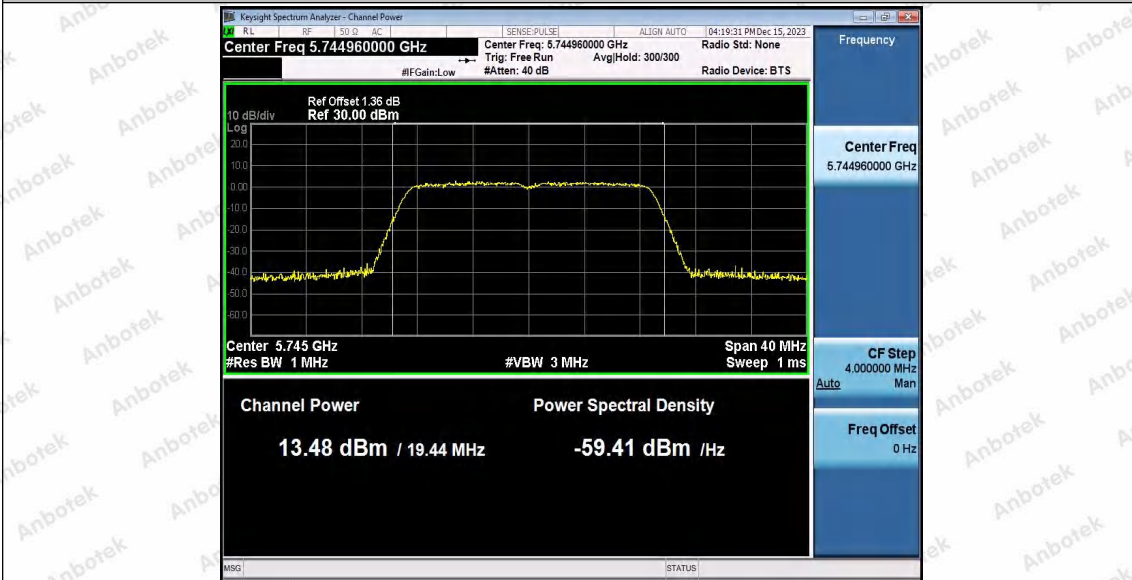

11N20SISO_Ant2_5745