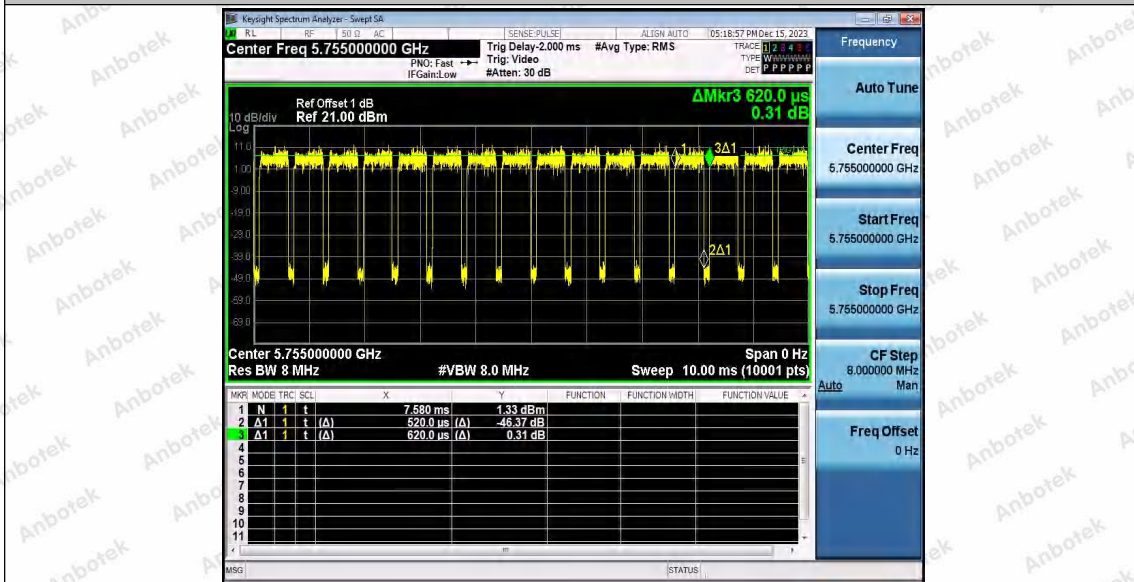

11AX40SISO_Ant1_5795