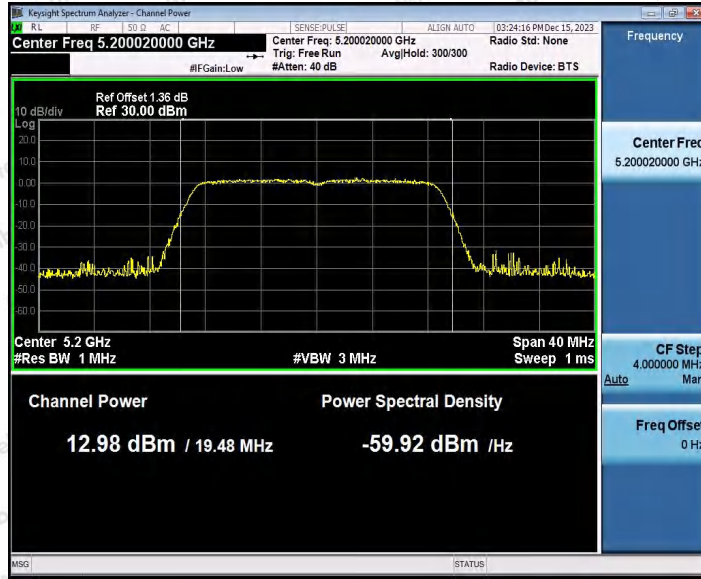

11AC20SISO_Ant2_5200