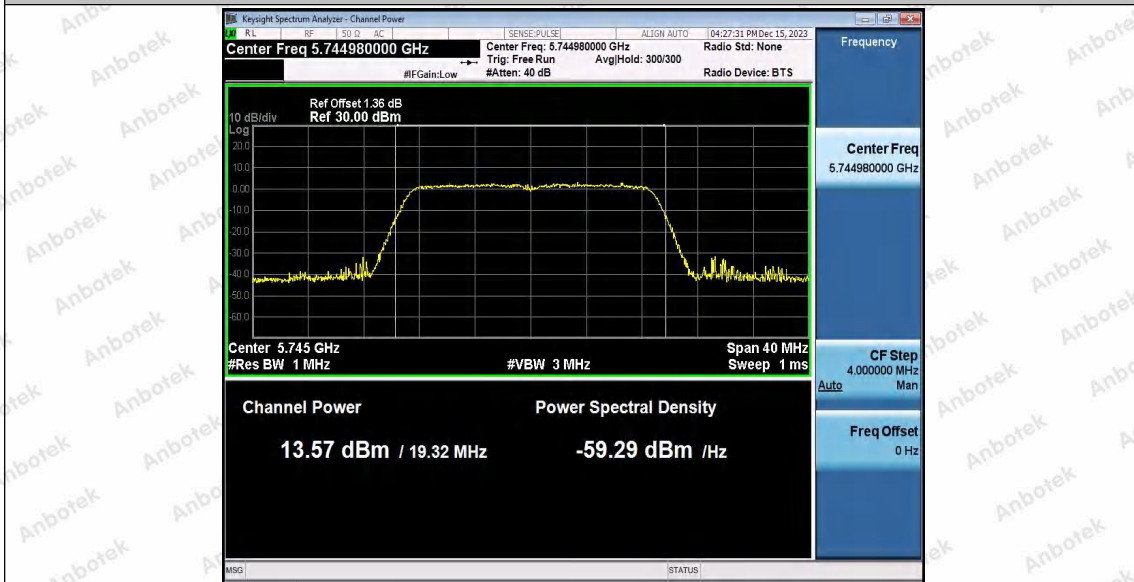

11AC20SISO_Ant2_5745