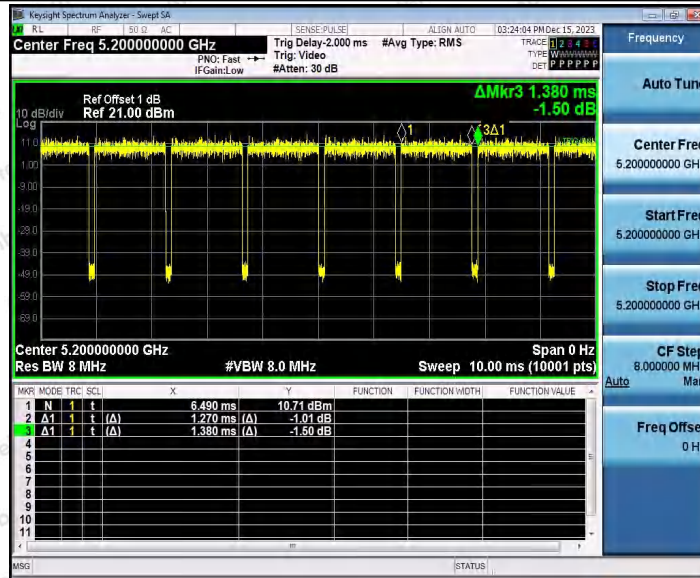

11AC20SISO_Ant2_5200

11AC20SISO_Ant1_5240