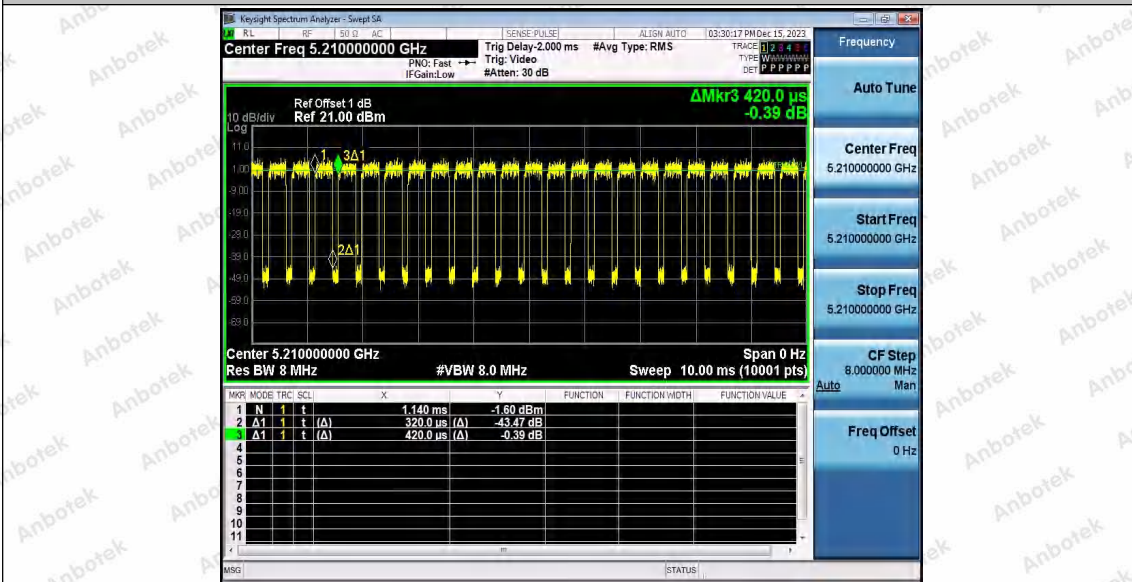

11AC80SISO_Ant1_5775