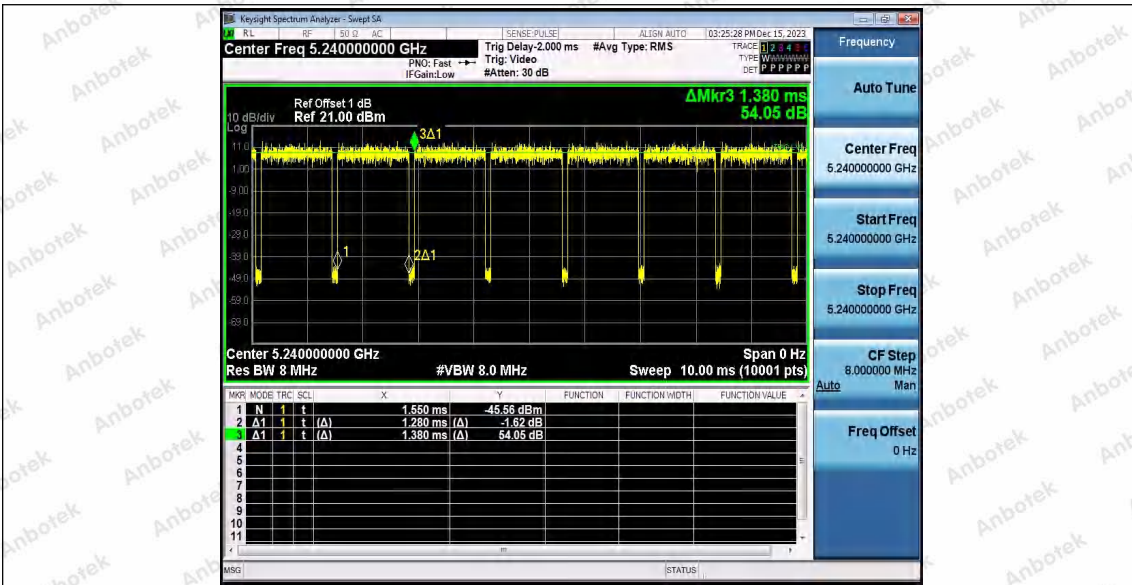

11AC20SISO_Ant1_5745