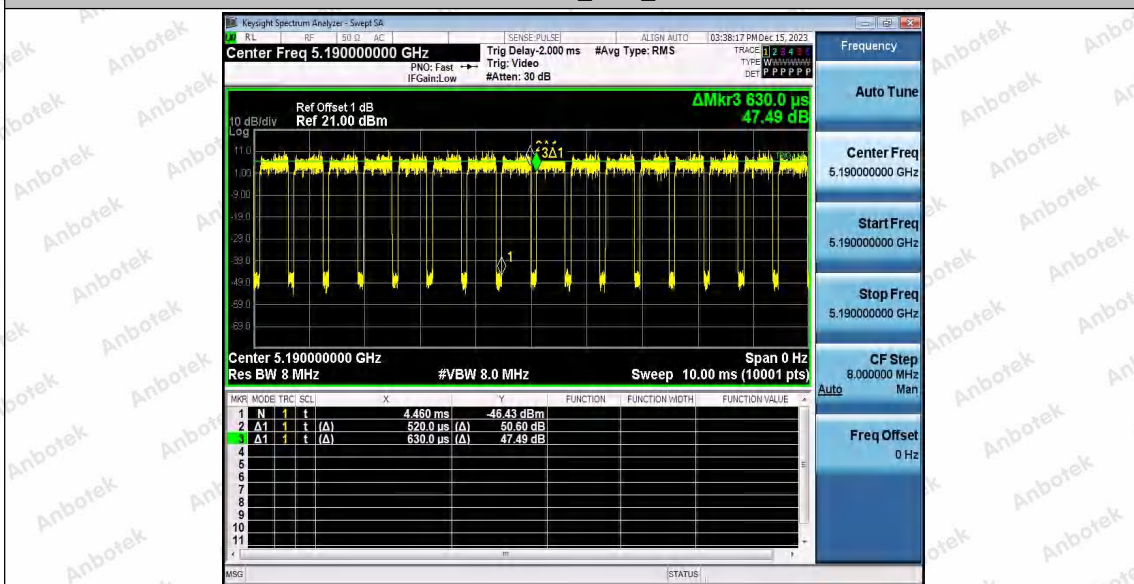

Hotline
 400-003-0500
 www.anbotek.com.cn

11AX40SISO_Ant1_5190

11AX40SISO_Ant2_5190

Shenzhen Anbotek Compliance Laboratory Limited

Address: 1/F., Building D, Sogood Science and Technology Park, Sanwei Community, Hangcheng Street, Bao'an District, Shenzhen, Guangdong, China.
Tel: (86) 0755-26066440 Fax: (86) 0755-26014772 Email: service@anbotek.com