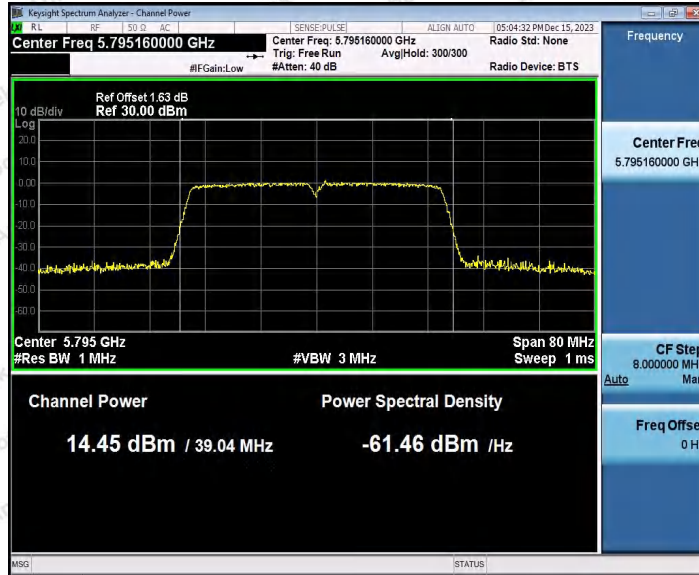

11N40SISO_Ant2_5795

11AC20SISO_Ant1_5180

Shenzhen Anbotek Compliance Laboratory Limited

Address: 1/F., Building D, Sogood Science and Technology Park, Sanwei Community, Hangcheng Street, Bao'an District, Shenzhen, Guangdong, China.
Tel: (86) 0755-26066440 Fax: (86) 0755-26014772 Email: service@anbotek.com

Hotline: 400-003-0500
www.anbotek.com.cn