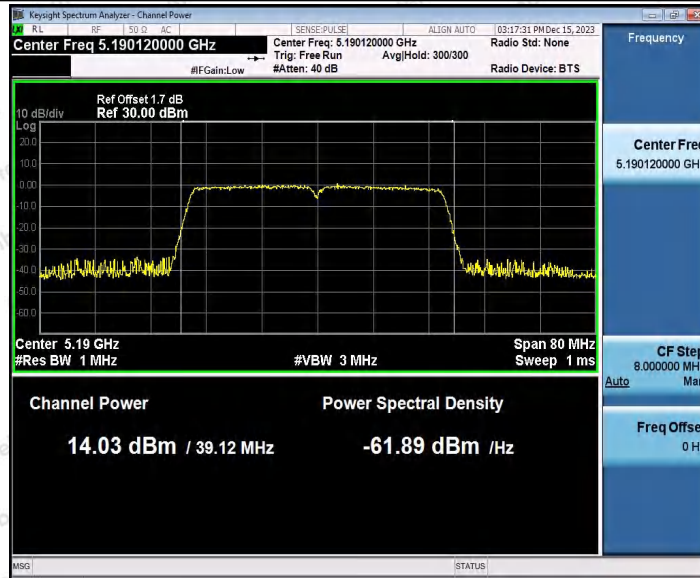

11N40SISO_Ant2_5190