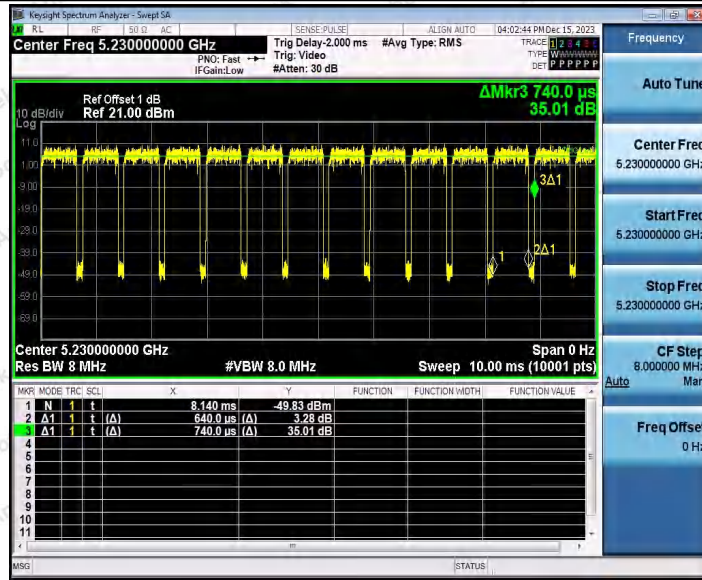

11AC40SISO_Ant2_5230

Shenzhen Anbotek Compliance Laboratory Limited

Address: 1/F., Building D, Sogood Science and Technology Park, Sanwei Community, Hangcheng Street, Bao'an District, Shenzhen, Guangdong, China.
Tel: (86) 0755-26066440 Fax: (86) 0755-26014772 Email: service@anbotek.com

Hotline
400-003-0500
www.anbotek.com.cn