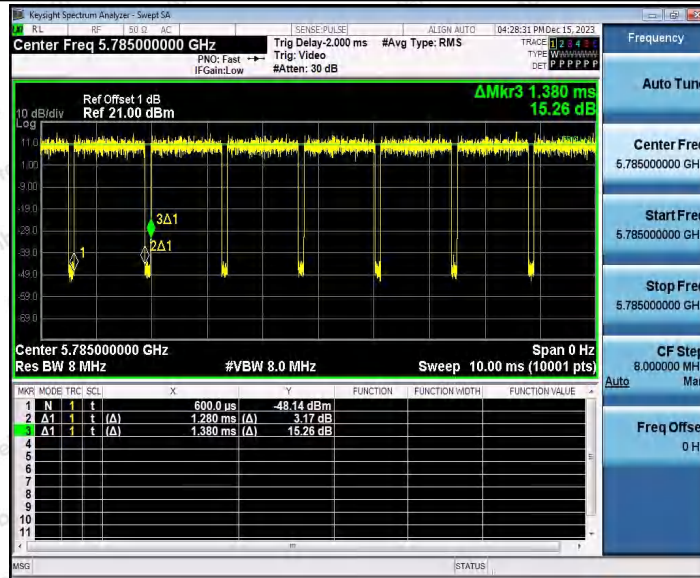

11AC20SISO_Ant1_5785

11AC20SISO_Ant2_5785