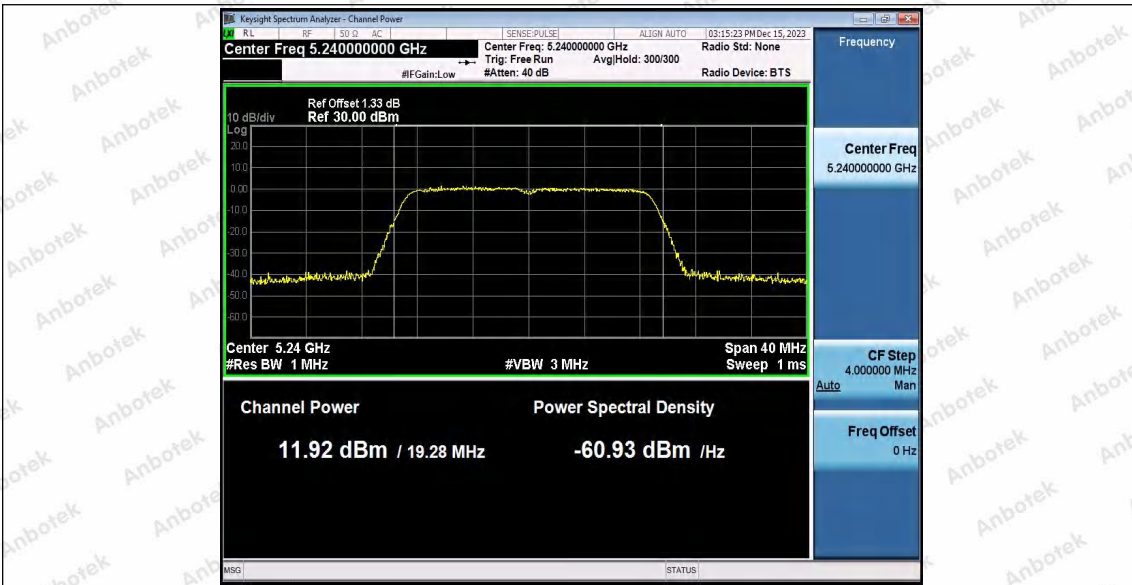

11N20SISO_Ant1_5745