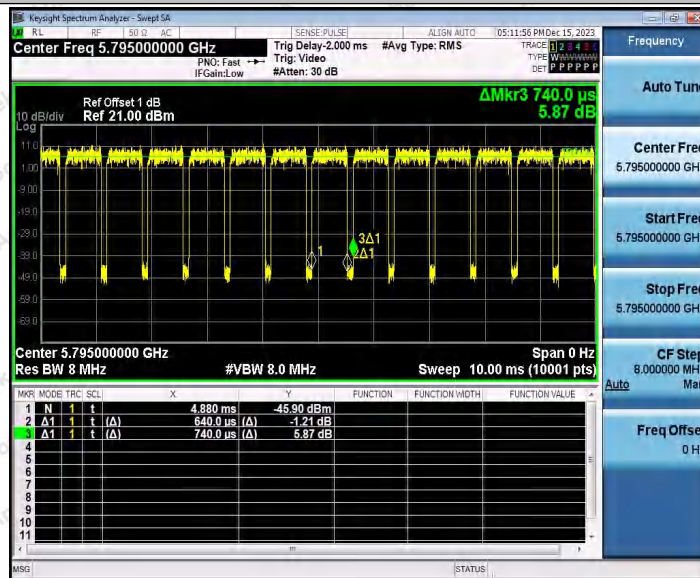

11AC80SISO_Ant1_5210

Shenzhen Anbotek Compliance Laboratory Limited

Address: 1/F., Building D, Sogood Science and Technology Park, Sanwei Community, Hangcheng Street, Bao'an District, Shenzhen, Guangdong, China.
Tel: (86) 0755-26066440 Fax: (86) 0755-26014772 Email: service@anbotek.com

Hotline 400-003-0500
www.anbotek.com.cn