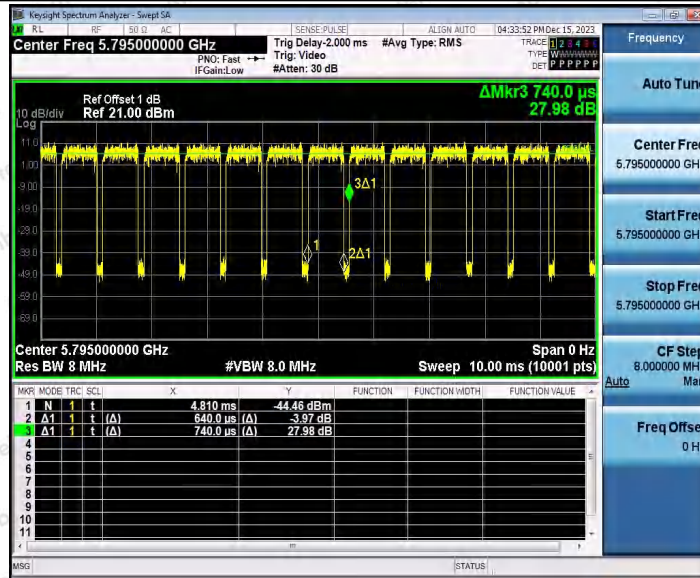

11AC40SISO_Ant1_5795

11AC40SISO_Ant2_5795