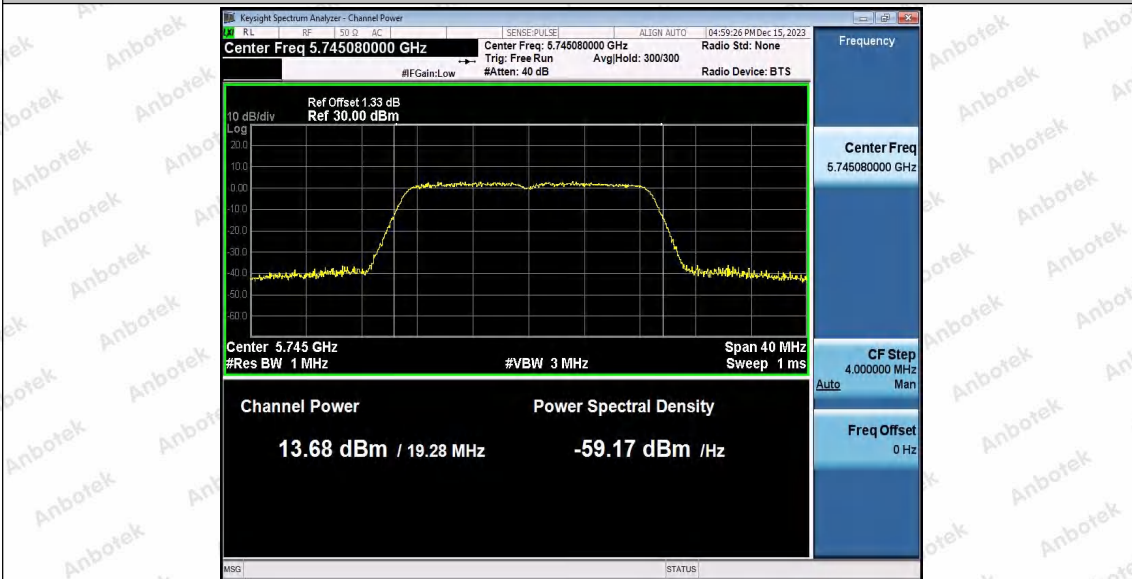

Hotline
400-003-0500
www.anbotek.com.cn

11N20SISO_Ant1_5745

11N20SISO_Ant2_5745

Shenzhen Anbotek Compliance Laboratory Limited

Address: 1/F., Building D, Sogood Science and Technology Park, Sanwei Community, Hangcheng Street, Bao'an District, Shenzhen, Guangdong, China.
Tel: (86) 0755-26066440 Fax: (86) 0755-26014772 Email: service@anbotek.com