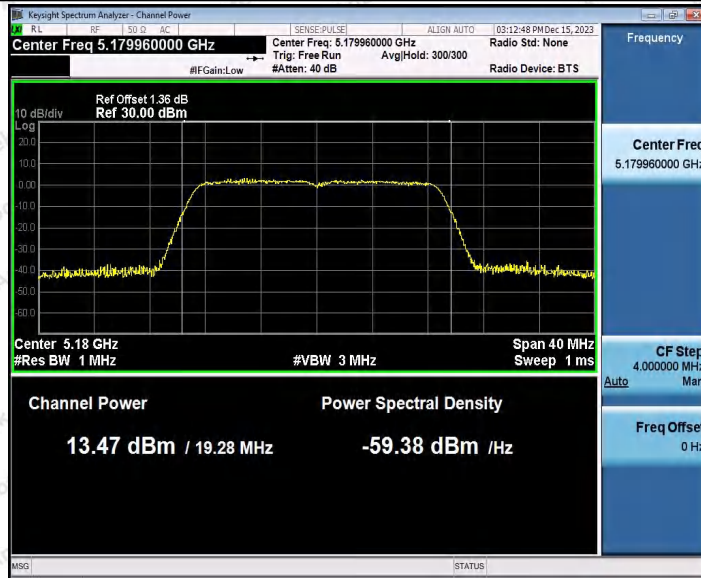

11N20SISO_Ant1_5200