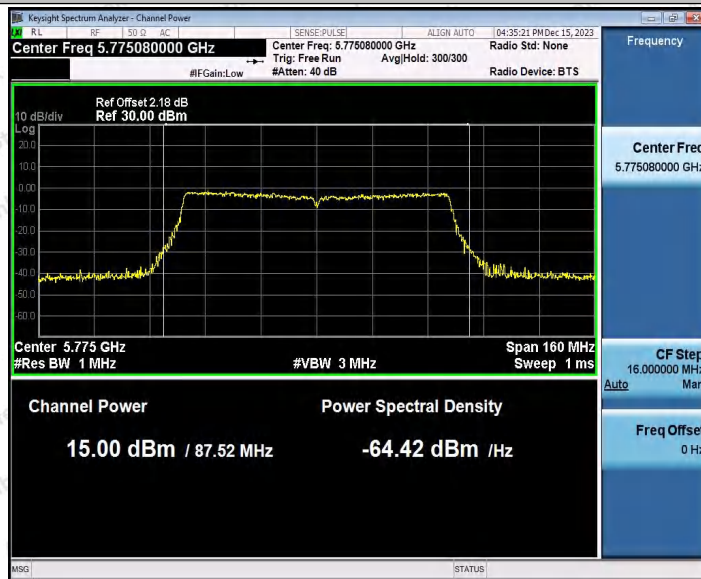

Hotline
400-003-0500
www.anbotek.com.cn

11AC80SISO_Ant2_5210

11AC80SISO_Ant1_5775

Shenzhen Anbotek Compliance Laboratory Limited

Address: 1/F., Building D, Sogood Science and Technology Park, Sanwei Community, Hangcheng Street, Bao'an District, Shenzhen, Guangdong, China.
 Tel: (86) 0755-26066440 Fax: (86) 0755-26014772 Email: service@anbotek.com