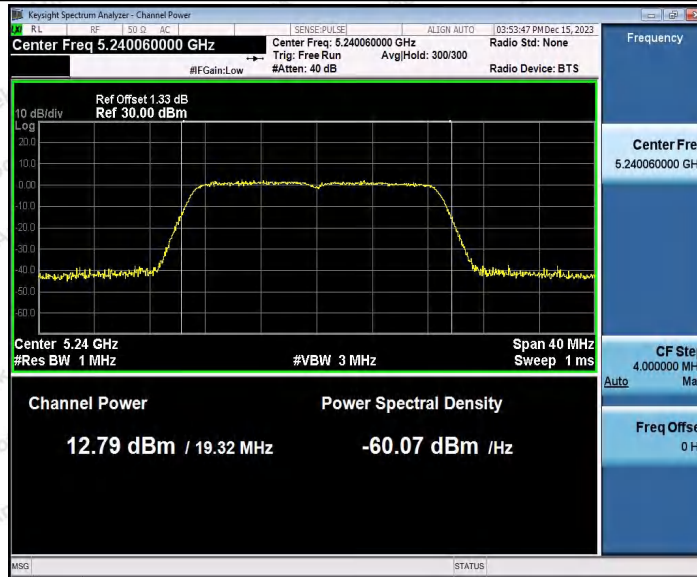

11N20SISO_Ant1_5240

11N20SISO_Ant2_5240

Shenzhen Anbotek Compliance Laboratory Limited

Address: 1/F., Building D, Sogood Science and Technology Park, Sanwei Community, Hangcheng Street, Bao'an District, Shenzhen, Guangdong, China.
Tel: (86) 0755-26066440 Fax: (86) 0755-26014772 Email: service@anbotek.com

Hotline
400-003-0500
www.anbotek.com.cn