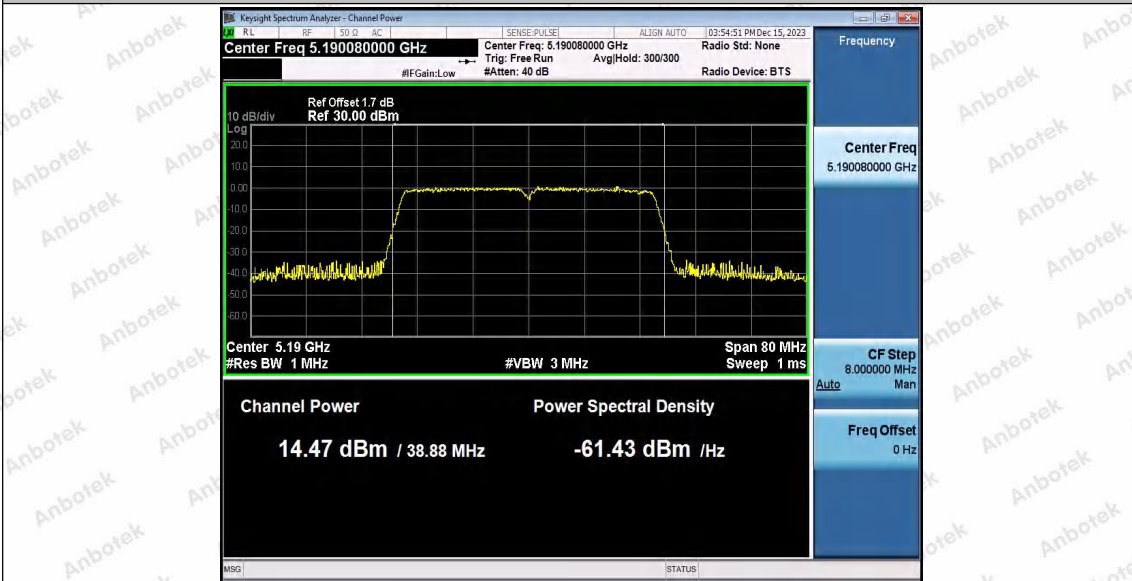

Hotline
400-003-0500
www.anbotek.com.cn

11N20SISO_Ant2_5825

11N40SISO_Ant1_5190

Shenzhen Anbotek Compliance Laboratory Limited

Address: 1/F., Building D, Sogood Science and Technology Park, Sanwei Community, Hangcheng Street, Bao'an District, Shenzhen, Guangdong, China.
 Tel: (86) 0755-26066440 Fax: (86) 0755-26014772 Email: service@anbotek.com