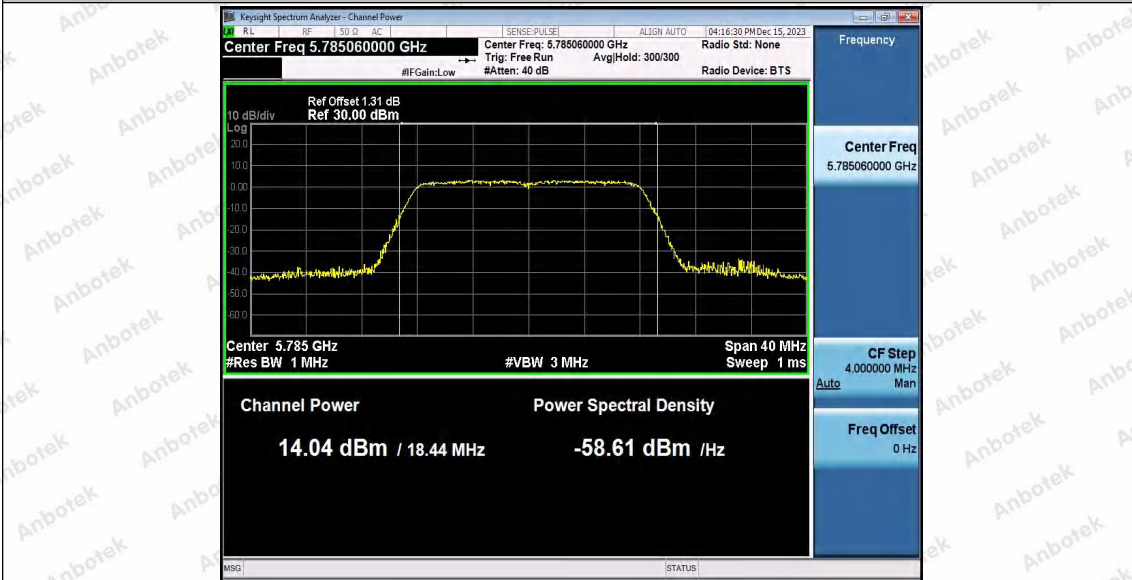

11A_Ant2_5785