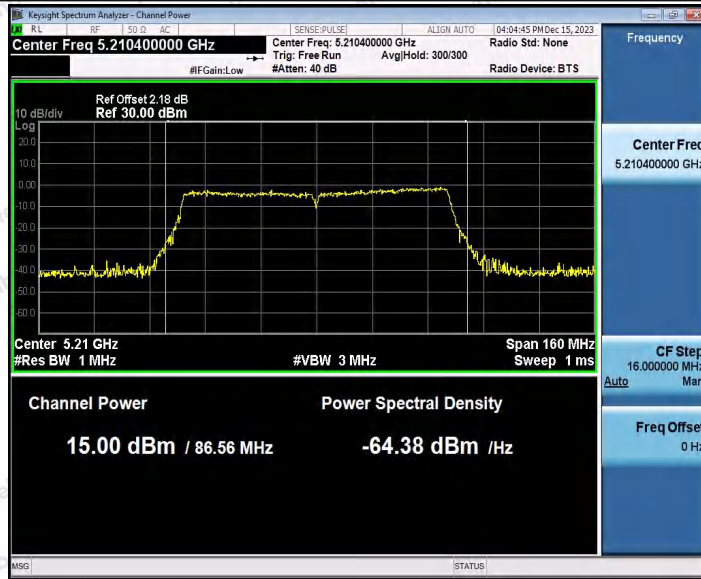

11AC80SISO_Ant2_5210