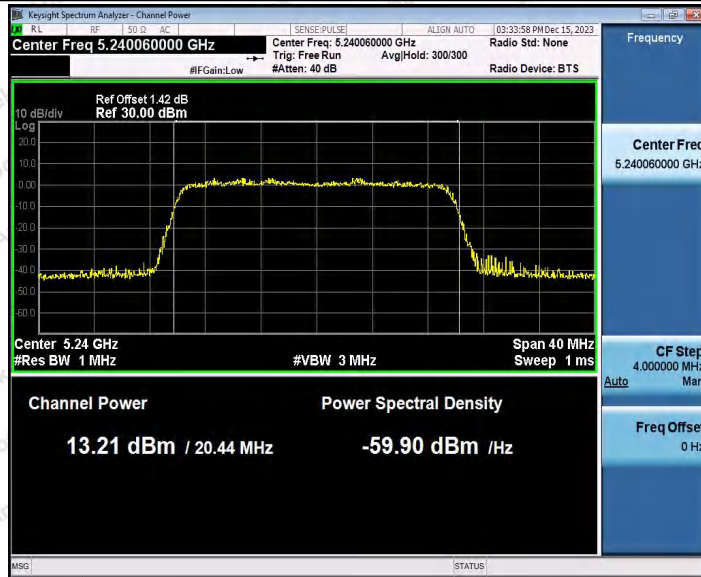

11AX20SISO_Ant2_5240

11AX20SISO_Ant1_5745

Shenzhen Anbotek Compliance Laboratory Limited

Address: 1/F., Building D, Sogood Science and Technology Park, Sanwei Community, Hangcheng Street, Bao'an District, Shenzhen, Guangdong, China.
Tel: (86) 0755-26066440 Fax: (86) 0755-26014772 Email: service@anbotek.com

Hotline
400-003-0500
www.anbotek.com.cn