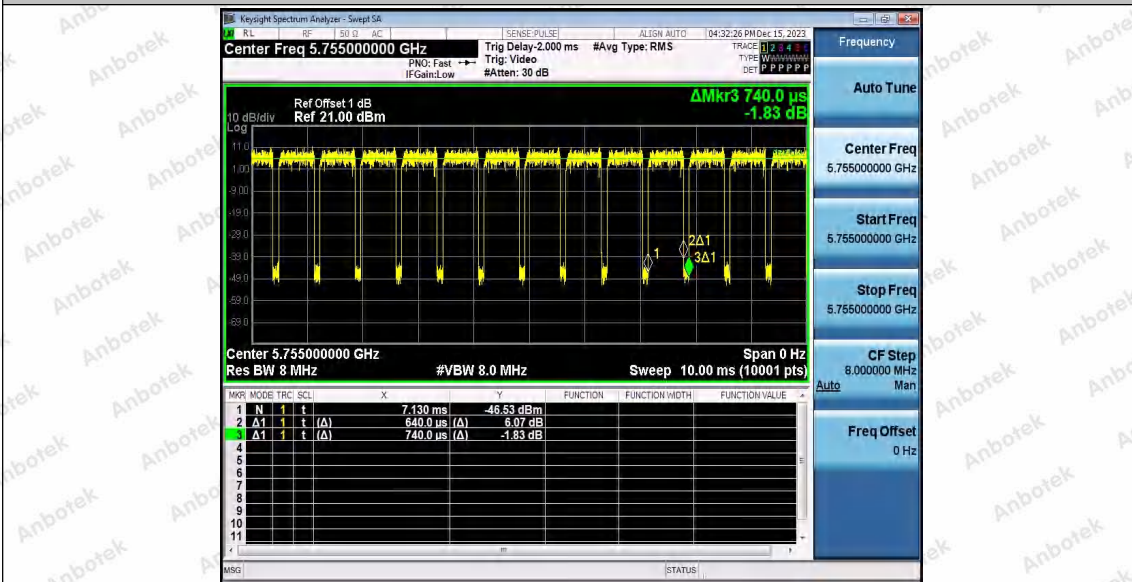

11AC40SISO_Ant2_5755