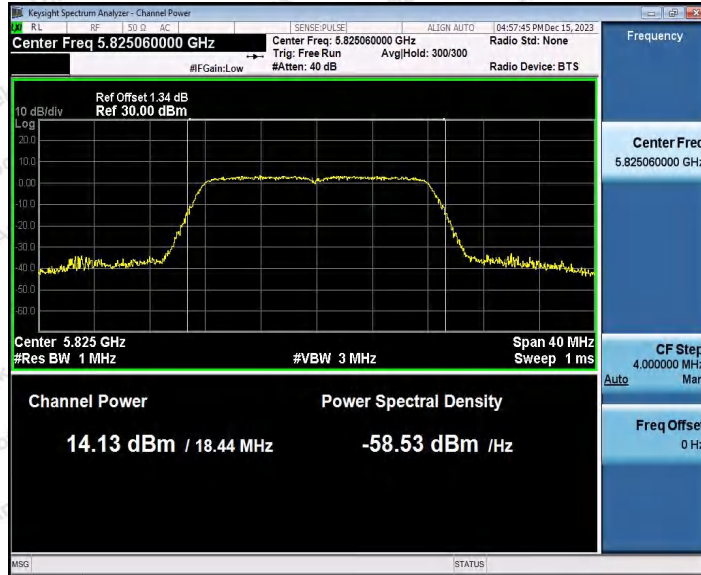

11A_Ant2_5825

11N20SISO_Ant1_5180

Shenzhen Anbotek Compliance Laboratory Limited

Address: 1/F., Building D, Sogood Science and Technology Park, Sanwei Community, Hangcheng Street, Bao'an District, Shenzhen, Guangdong, China.
Tel: (86) 0755-26066440 Fax: (86) 0755-26014772 Email: service@anbotek.com

Hotline
400-003-0500
www.anbotek.com.cn