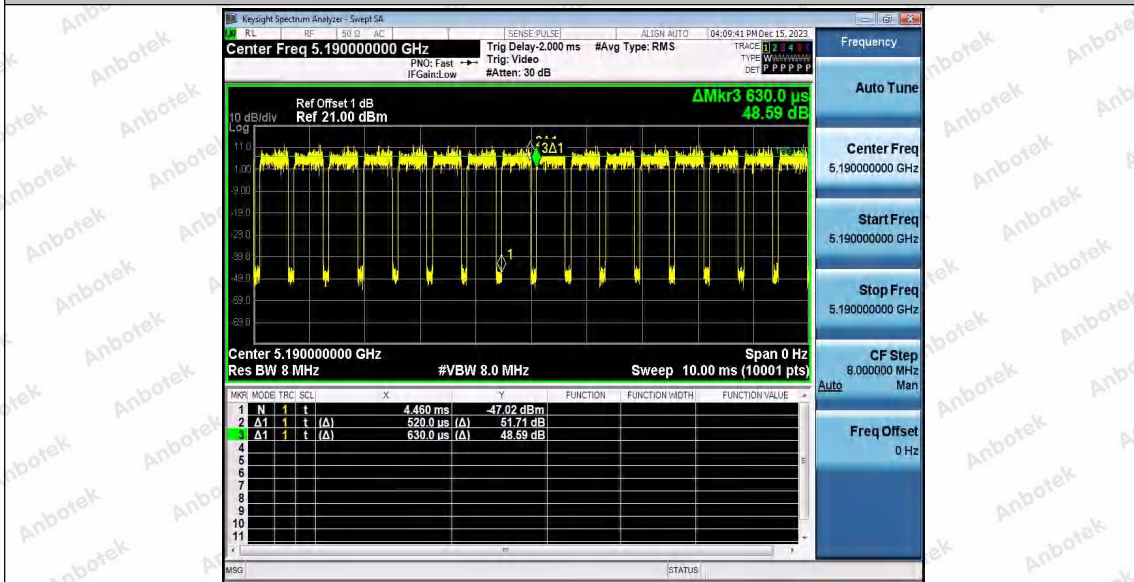

11AX40SISO_Ant2_5190