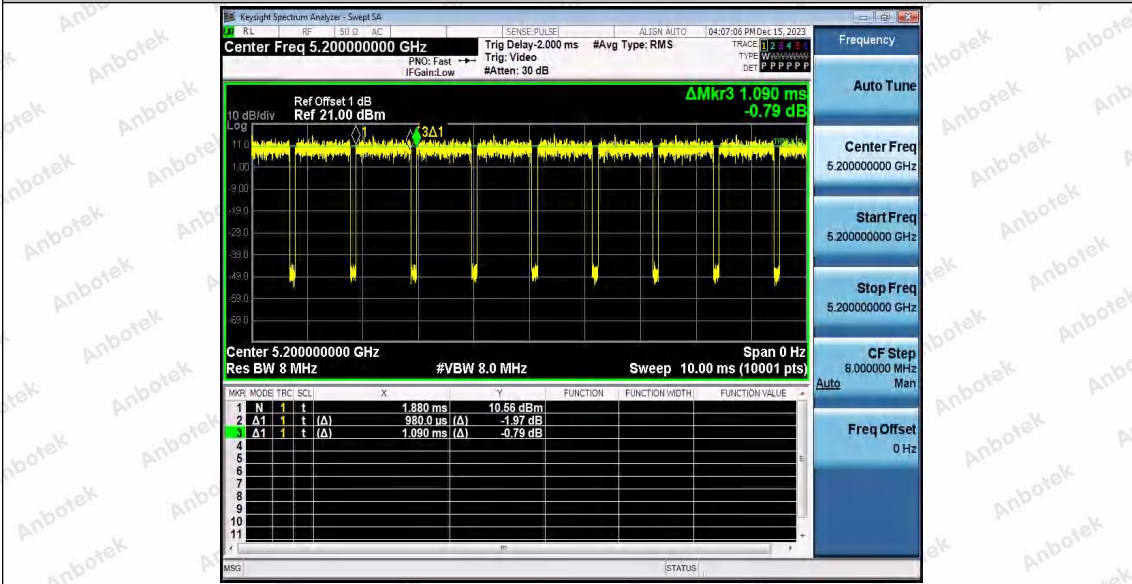

11AX20SISO_Ant2_5200