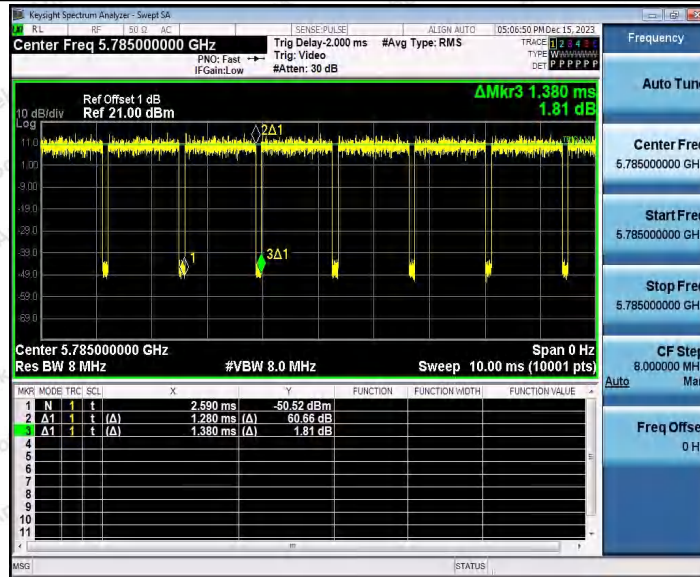

11AC20SISO_Ant1_5825

Shenzhen Anbotek Compliance Laboratory Limited

Address: 1/F., Building D, Sogood Science and Technology Park, Sanwei Community, Hangcheng Street, Bao'an District, Shenzhen, Guangdong, China.
Tel: (86) 0755-26066440 Fax: (86) 0755-26014772 Email: service@anbotek.com

Hotline 400-003-0500
www.anbotek.com.cn