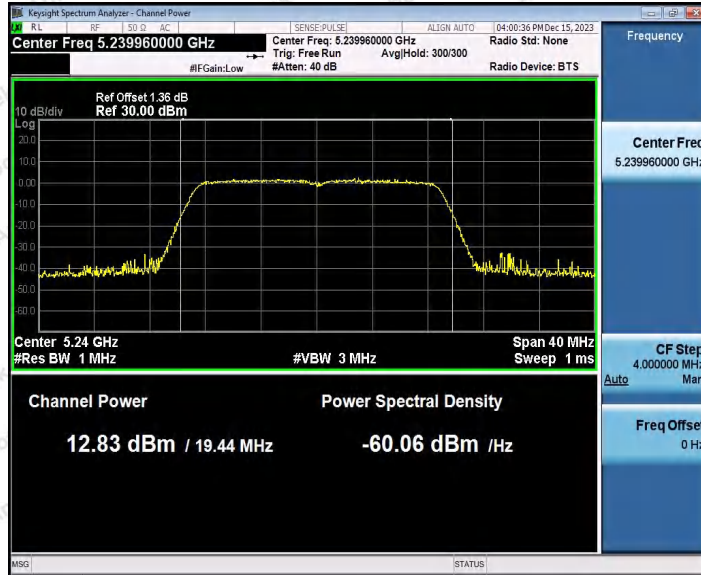

11AC20SISO_Ant1_5240

11AC20SISO_Ant2_5240

Shenzhen Anbotek Compliance Laboratory Limited

Address: 1/F., Building D, Sogood Science and Technology Park, Sanwei Community, Hangcheng Street, Bao'an District, Shenzhen, Guangdong, China.
Tel: (86) 0755-26066440 Fax: (86) 0755-26014772 Email: service@anbotek.com

Hotline
400-003-0500
www.anbotek.com.cn