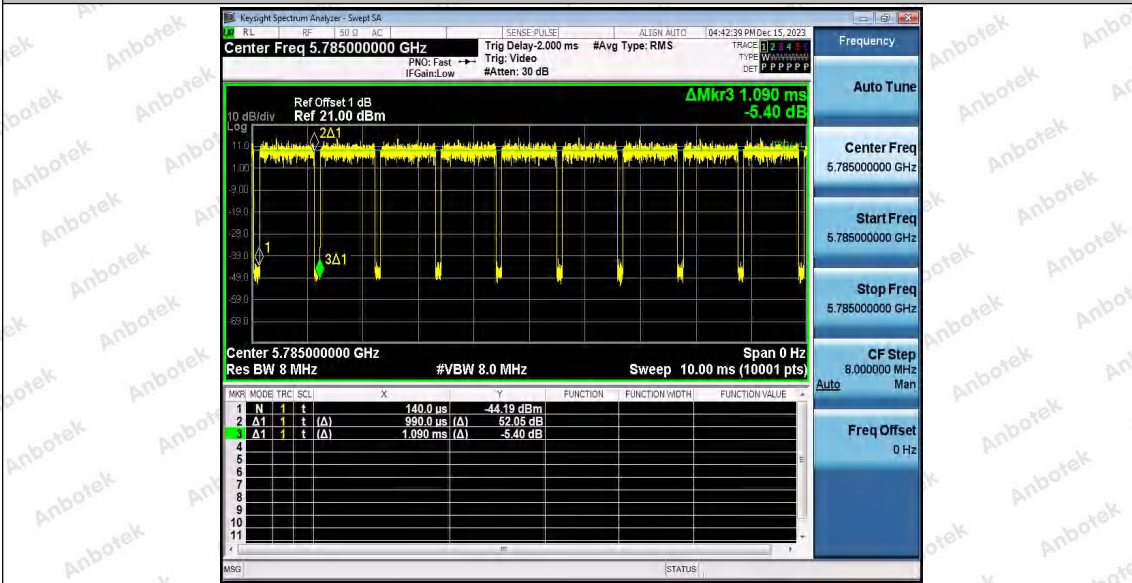

Hotline 400-003-0500
 www.anbotek.com.cn

11AX20SISO_Ant2_5745

11AX20SISO_Ant1_5785

Shenzhen Anbotek Compliance Laboratory Limited

Address: 1/F., Building D, Sogood Science and Technology Park, Sanwei Community, Hangcheng Street, Bao'an District, Shenzhen, Guangdong, China.
 Tel: (86) 0755-26066440 Fax: (86) 0755-26014772 Email: service@anbotek.com