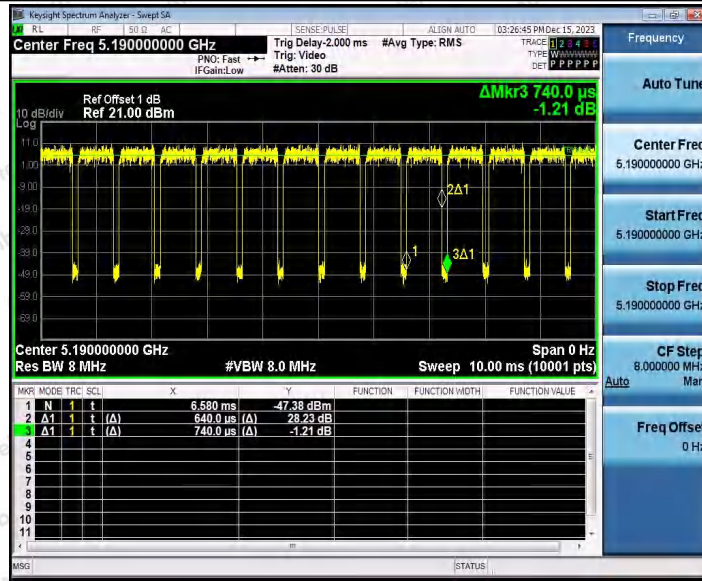

11AC40SISO_Ant2_5190

11AC40SISO_Ant1_5230