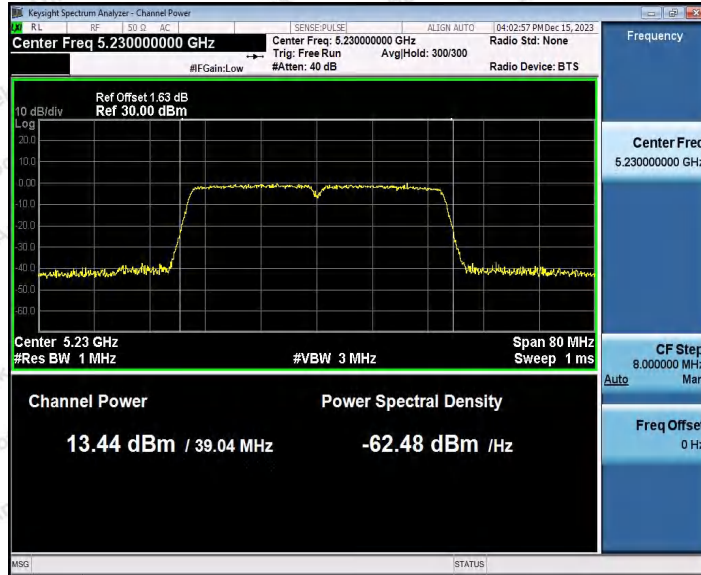

11AC40SISO_Ant1_5230

11AC40SISO_Ant2_5230

Shenzhen Anbotek Compliance Laboratory Limited

Address: 1/F., Building D, Sogood Science and Technology Park, Sanwei Community, Hangcheng Street, Bao'an District, Shenzhen, Guangdong, China.
Tel: (86) 0755-26066440 Fax: (86) 0755-26014772 Email: service@anbotek.com

Hotline 400-003-0500
www.anbotek.com.cn