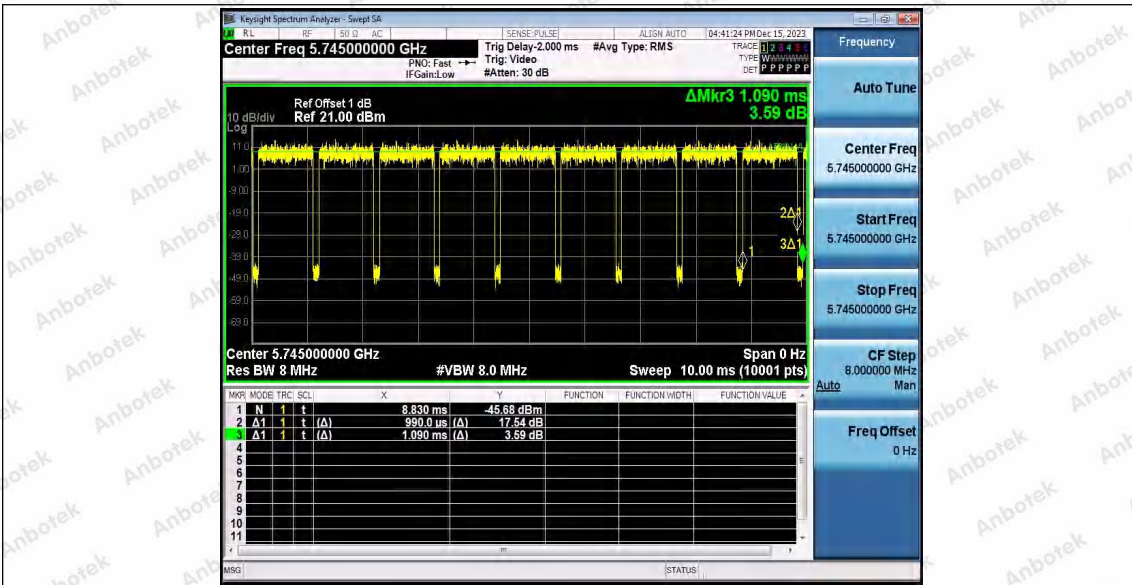

11AX20SISO_Ant2_5745