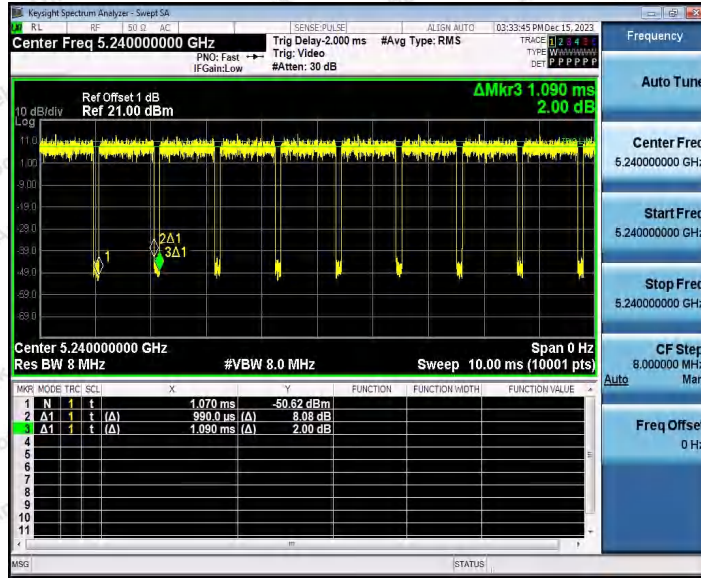

11AX20SISO_Ant2_5240

11AX20SISO_Ant1_5745

Shenzhen Anbotek Compliance Laboratory Limited

Address: 1/F., Building D, Sogood Science and Technology Park, Sanwei Community, Hangcheng Street, Bao'an District, Shenzhen, Guangdong, China.
Tel: (86) 0755-26066440 Fax: (86) 0755-26014772 Email: service@anbotek.com

Hotline 400-003-0500
www.anbotek.com.cn