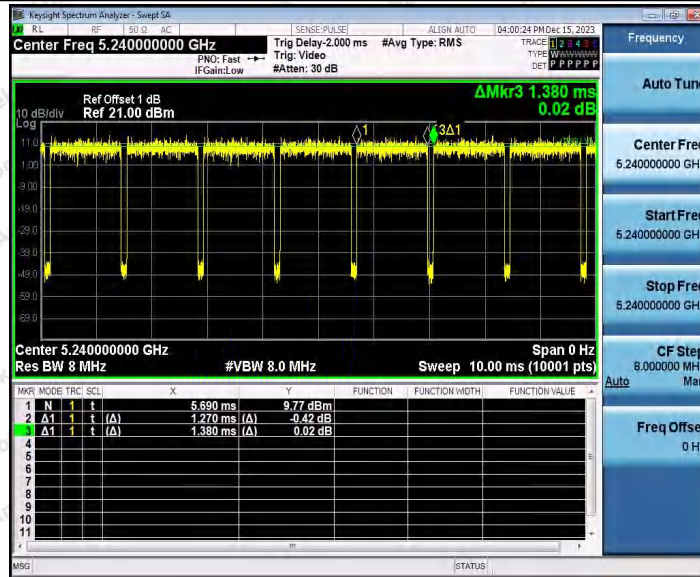

11AC20SISO_Ant2_5240

Shenzhen Anbotek Compliance Laboratory Limited

Address: 1/F., Building D, Sogood Science and Technology Park, Sanwei Community, Hangcheng Street, Bao'an District, Shenzhen, Guangdong, China.
Tel: (86) 0755-26066440 Fax: (86) 0755-26014772 Email: service@anbotek.com

Hotline
400-003-0500
www.anbotek.com.cn