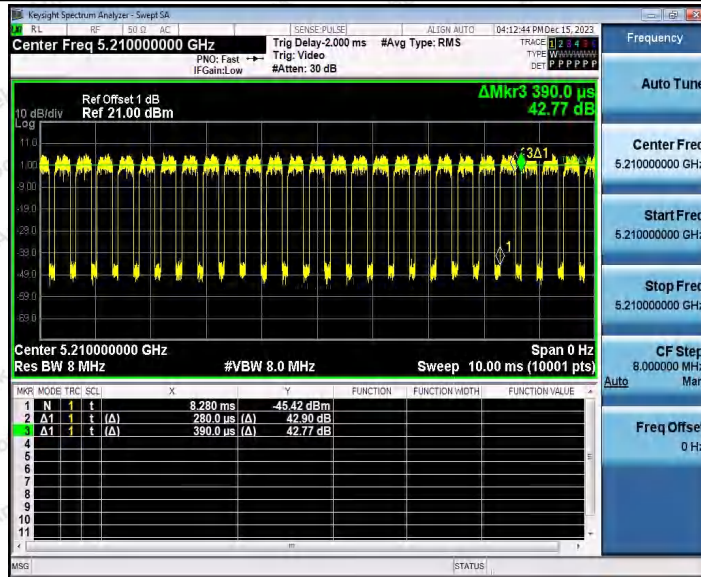

11AX80SISO_Ant2_5210

Shenzhen Anbotek Compliance Laboratory Limited

Address: 1/F., Building D, Sogood Science and Technology Park, Sanwei Community, Hangcheng Street, Bao'an District, Shenzhen, Guangdong, China.
Tel: (86) 0755-26066440 Fax: (86) 0755-26014772 Email: service@anbotek.com

Hotline 400-003-0500
www.anbotek.com.cn