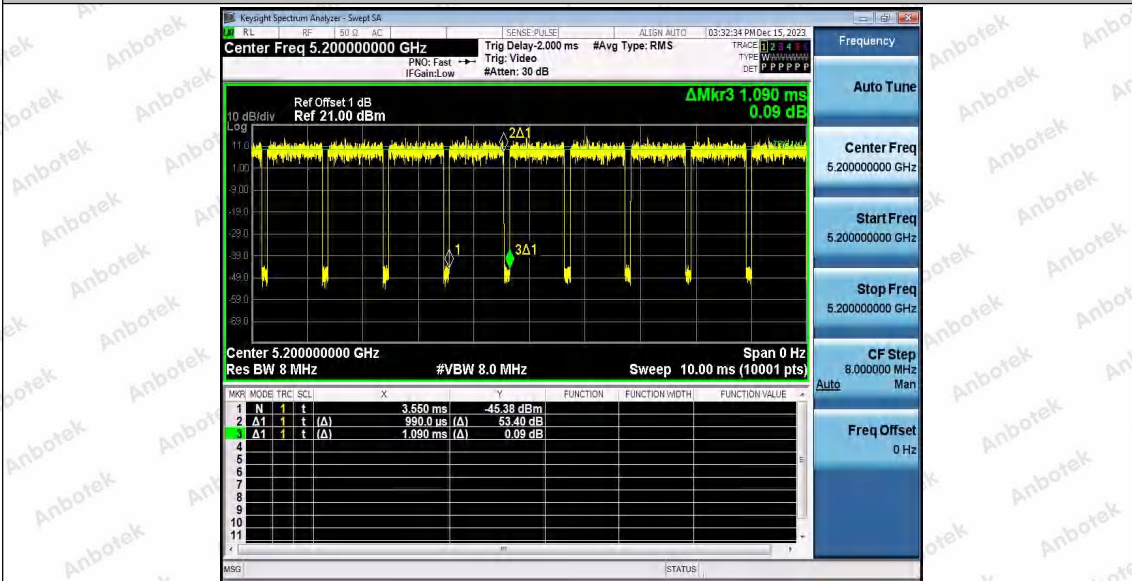

Hotline 400-003-0500
 www.anbotek.com.cn

11AX20SISO_Ant1_5200

11AX20SISO_Ant2_5200

Shenzhen Anbotek Compliance Laboratory Limited

Address: 1/F., Building D, Sogood Science and Technology Park, Sanwei Community, Hangcheng Street, Bao'an District, Shenzhen, Guangdong, China.
Tel: (86) 0755-26066440 Fax: (86) 0755-26014772 Email: service@anbotek.com