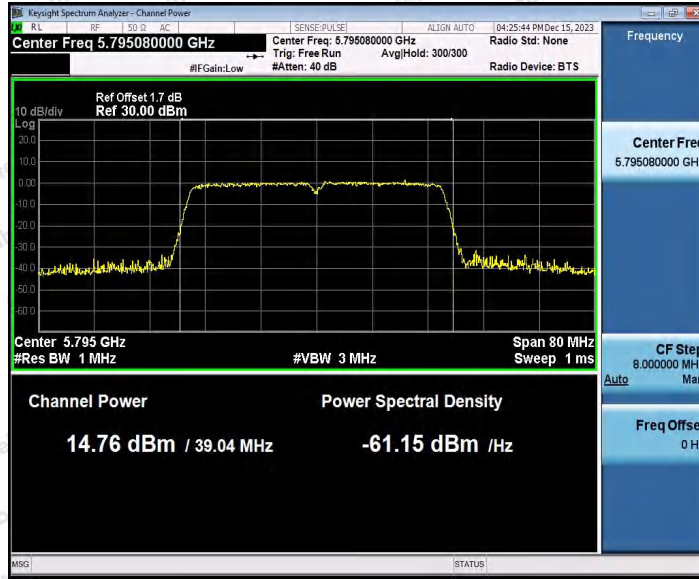

11N40SISO_Ant1_5795