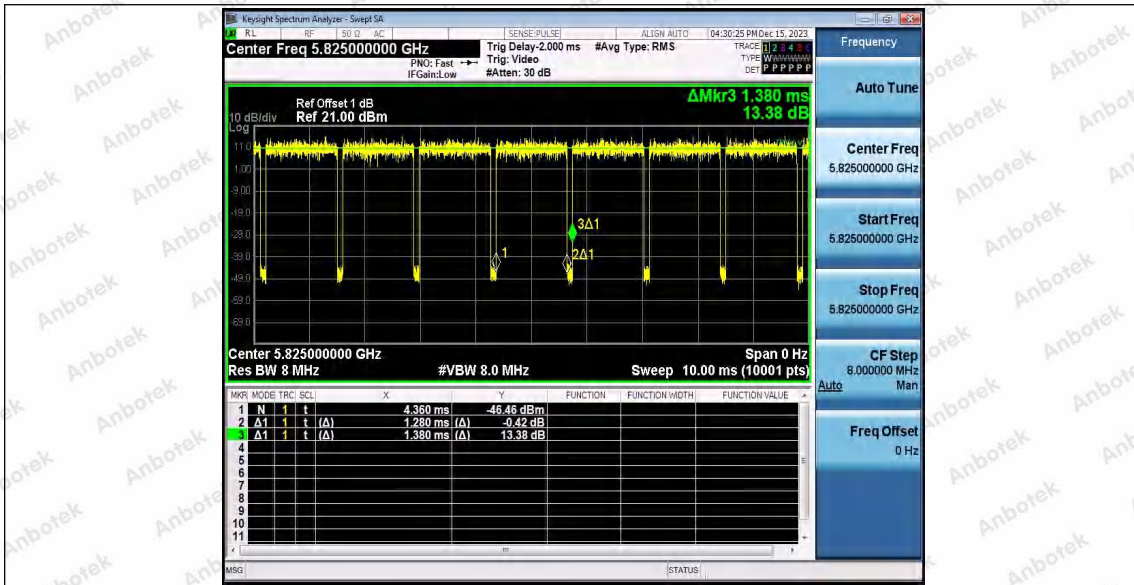

11AC20SISO_Ant2_5825