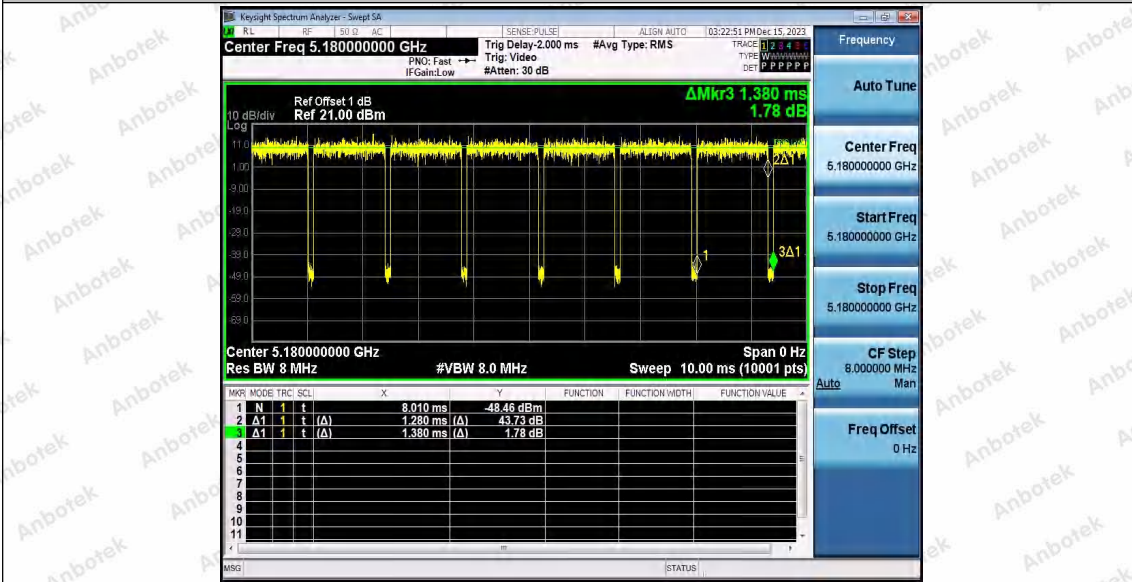

11AC20SISO_Ant1_5200