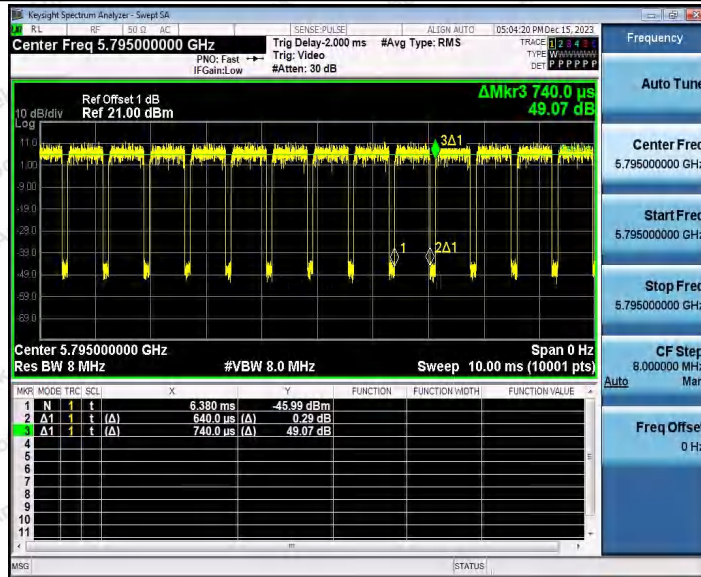

11N40SISO_Ant1_5795

11N40SISO_Ant2_5795

11AC20SISO_Ant1_5180

Shenzhen Anbotek Compliance Laboratory Limited

Address: 1/F., Building D, Sogood Science and Technology Park, Sanwei Community, Hangcheng Street, Bao'an District, Shenzhen, Guangdong, China.
 Tel: (86) 0755-26066440 Fax: (86) 0755-26014772 Email: service@anbotek.com