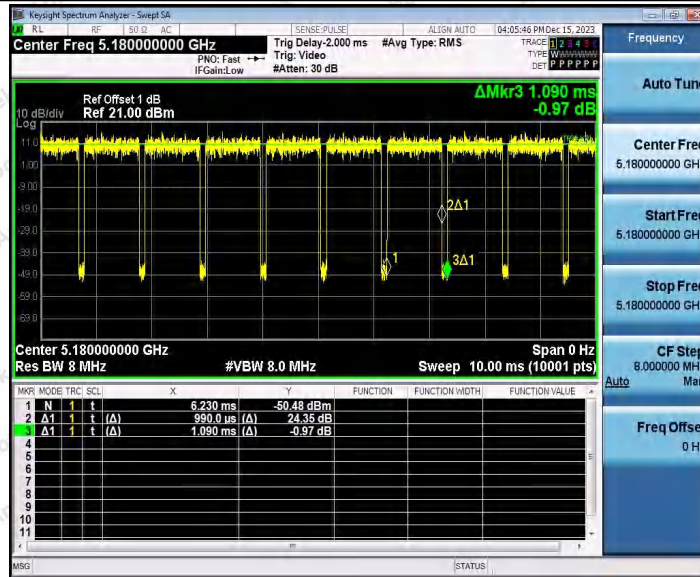

11AX20SISO_Ant1_5180

11AX20SISO_Ant2_5180

Shenzhen Anbotek Compliance Laboratory Limited

Address: 1/F., Building D, Sogood Science and Technology Park, Sanwei Community, Hangcheng Street, Bao'an District, Shenzhen, Guangdong, China.
Tel: (86) 0755-26066440 Fax: (86) 0755-26014772 Email: service@anbotek.com

Hotline 400-003-0500
www.anbotek.com.cn