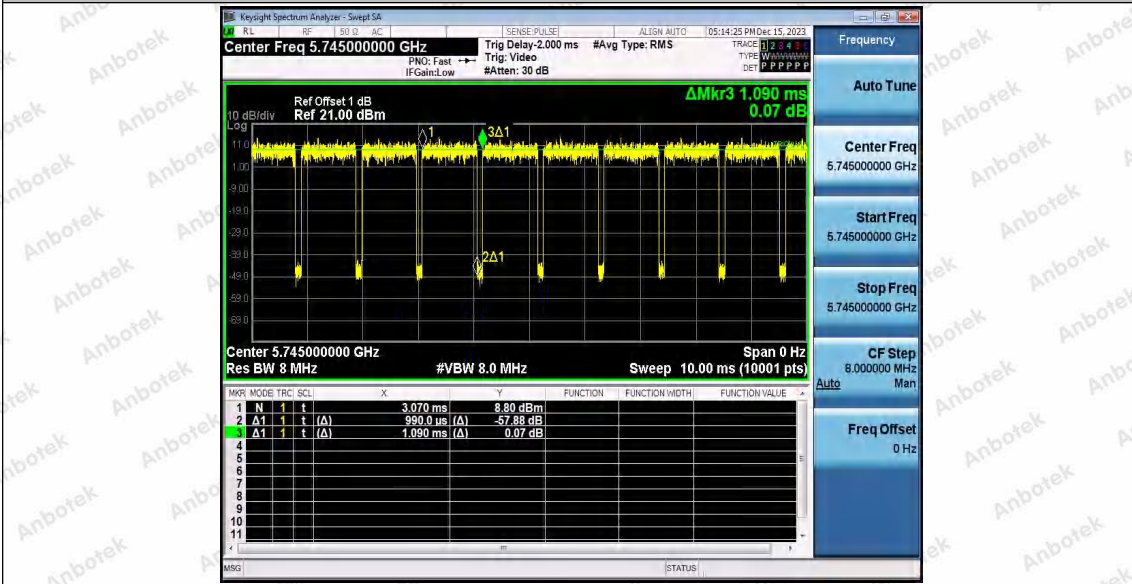

11AX20SISO_Ant1_5785