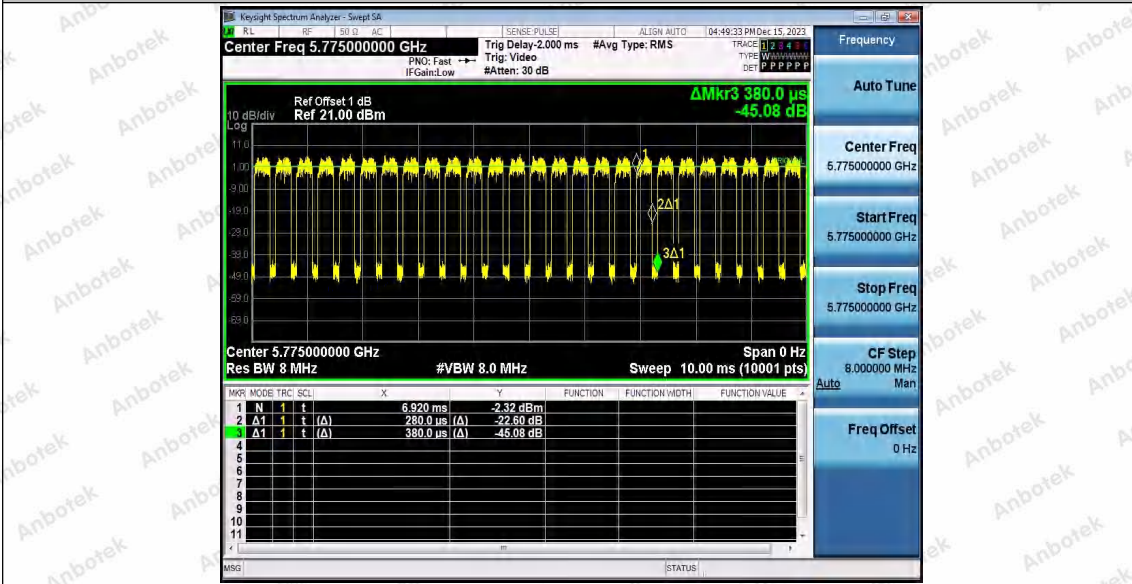

11AX80SISO_Ant2_5775