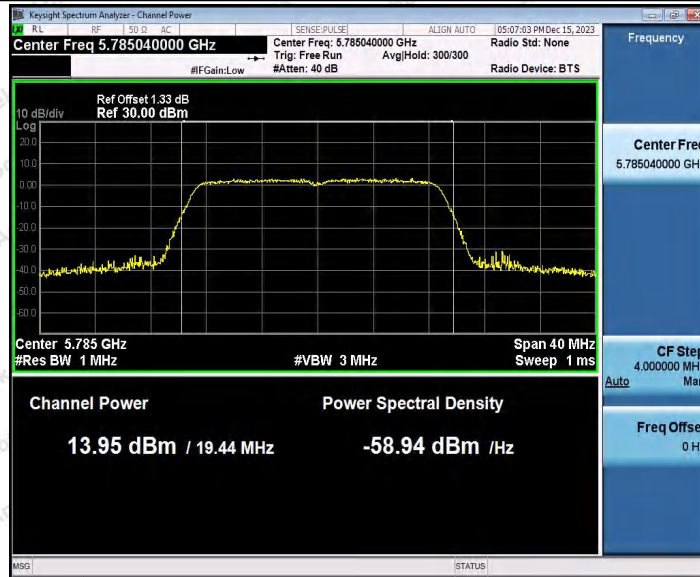

11AC20SISO_Ant2_5785

11AC20SISO_Ant1_5825

Shenzhen Anbotek Compliance Laboratory Limited

Address: 1/F., Building D, Sogood Science and Technology Park, Sanwei Community, Hangcheng Street, Bao'an District, Shenzhen, Guangdong, China.
Tel: (86) 0755-26066440 Fax: (86) 0755-26014772 Email: service@anbotek.com

Hotline
400-003-0500
www.anbotek.com.cn