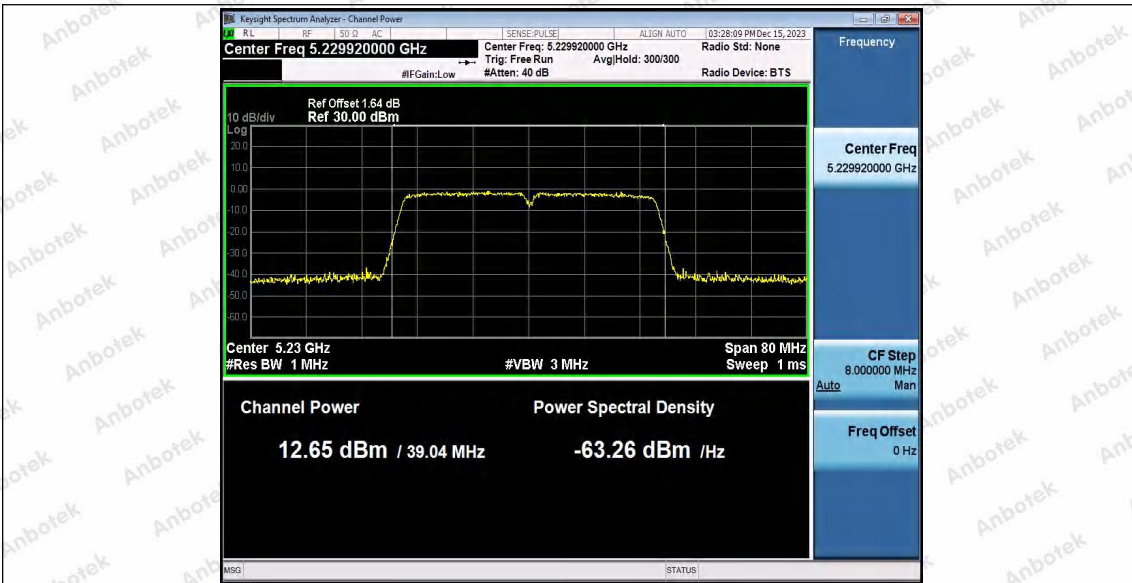

11AC40SISO_Ant1_5755