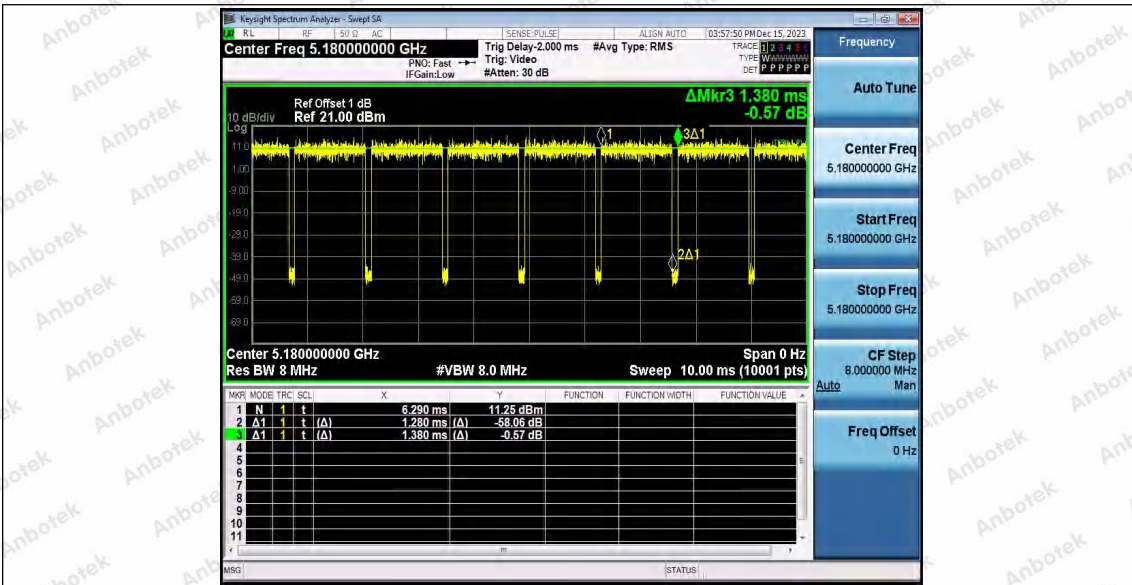

11AC20SISO_Ant2_5180