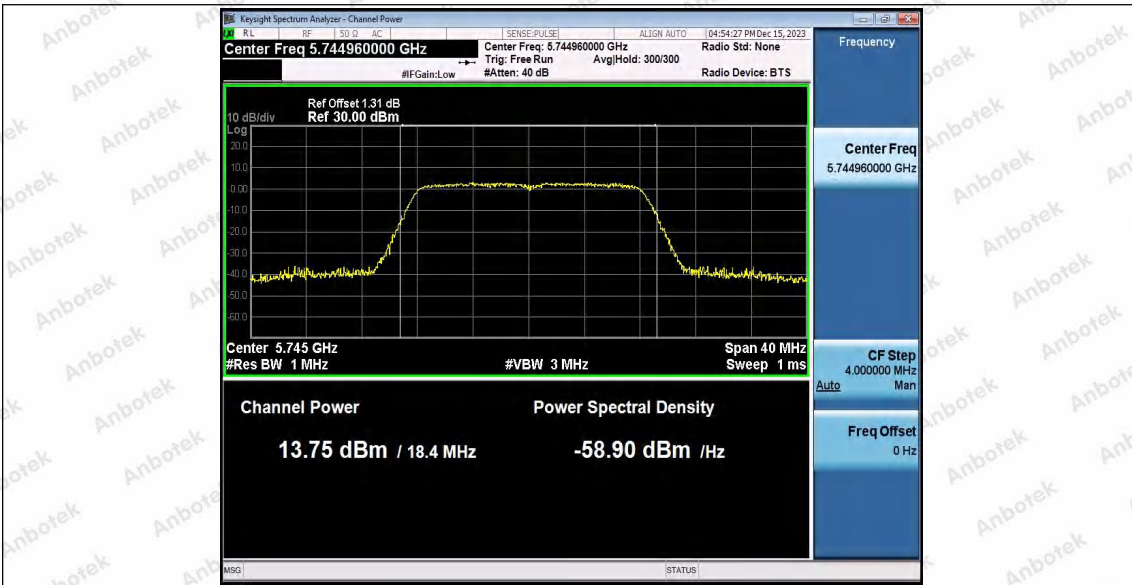

11A_Ant1_5785