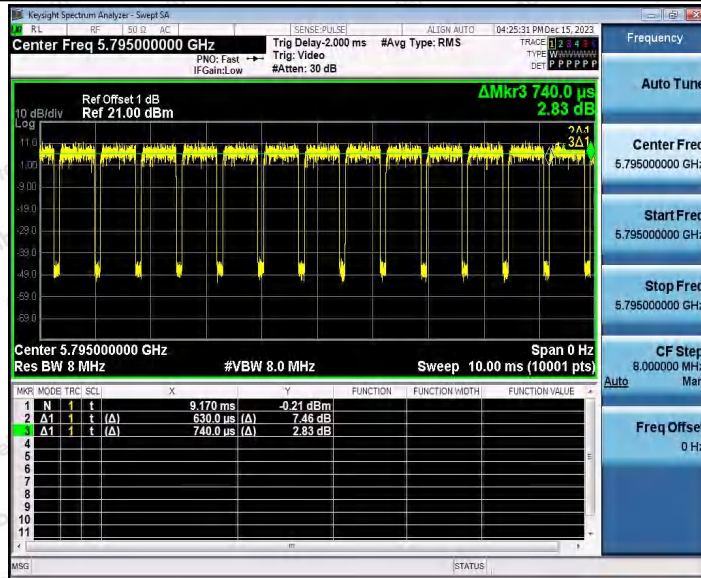

11N40SISO_Ant1_5795

11N40SISO_Ant2_5795

11AC20SISO_Ant1_5180

Shenzhen Anbotek Compliance Laboratory Limited

Address: 1/F., Building D, Sogood Science and Technology Park, Sanwei Community, Hangcheng Street, Bao'an District, Shenzhen, Guangdong, China.
 Tel: (86) 0755-26066440 Fax: (86) 0755-26014772 Email: service@anbotek.com