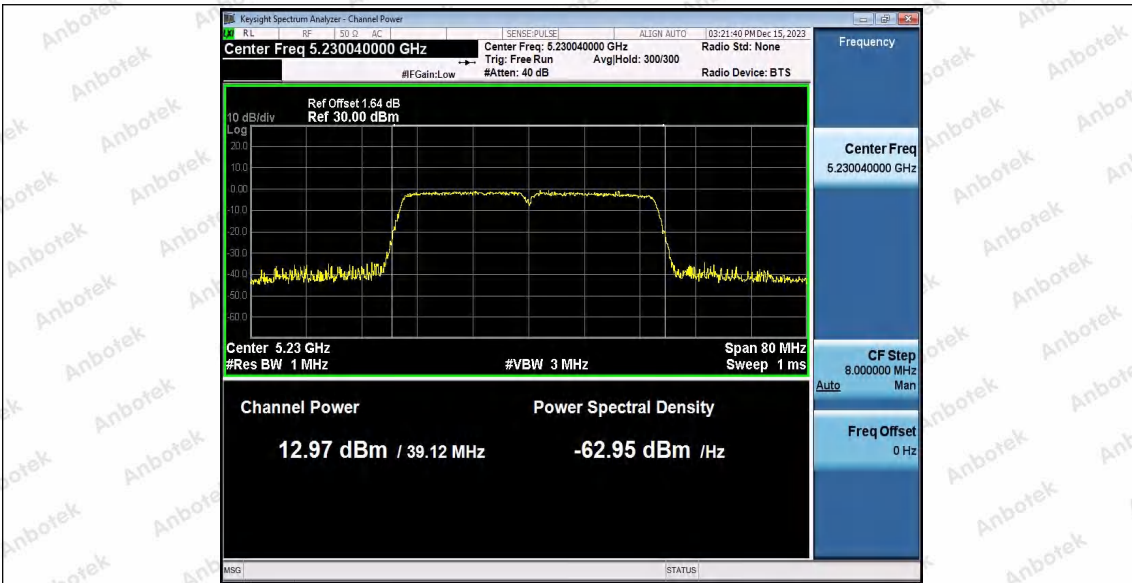

Shenzhen Anbotek Compliance Laboratory Limited

Address: 1/F., Building D, Sogood Science and Technology Park, Sanwei Community, Hangcheng Street, Bao'an District, Shenzhen, Guangdong, China.
Tel: (86) 0755-26066440 Fax: (86) 0755-26014772 Email: service@anbotek.com

Hotline: 400-003-0500
www.anbotek.com.cn