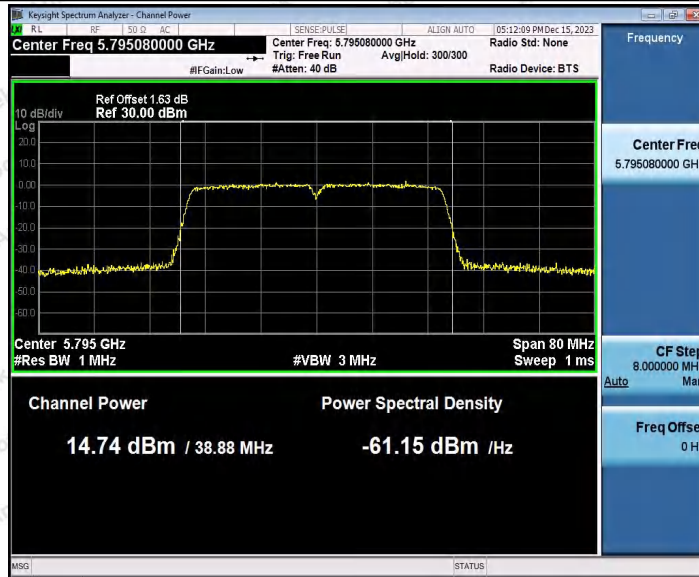

11AC40SISO_Ant2_5795

11AC80SISO_Ant1_5210

Shenzhen Anbotek Compliance Laboratory Limited

Address: 1/F., Building D, Sogood Science and Technology Park, Sanwei Community, Hangcheng Street, Bao'an District, Shenzhen, Guangdong, China.
Tel: (86) 0755-26066440 Fax: (86) 0755-26014772 Email: service@anbotek.com

Hotline
400-003-0500
www.anbotek.com.cn