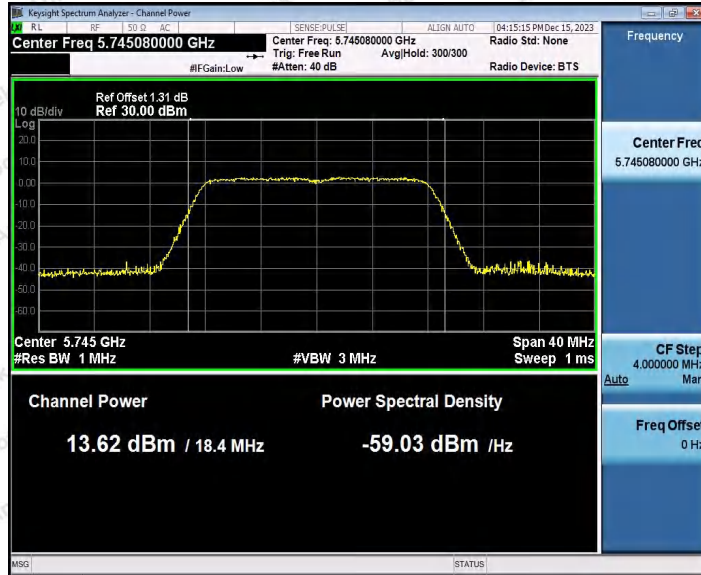

11A_Ant1_5745

11A_Ant2_5745

Shenzhen Anbotek Compliance Laboratory Limited

Address: 1/F., Building D, Sogood Science and Technology Park, Sanwei Community, Hangcheng Street, Bao'an District, Shenzhen, Guangdong, China.
Tel: (86) 0755-26066440 Fax: (86) 0755-26014772 Email: service@anbotek.com

Hotline
400-003-0500
www.anbotek.com.cn