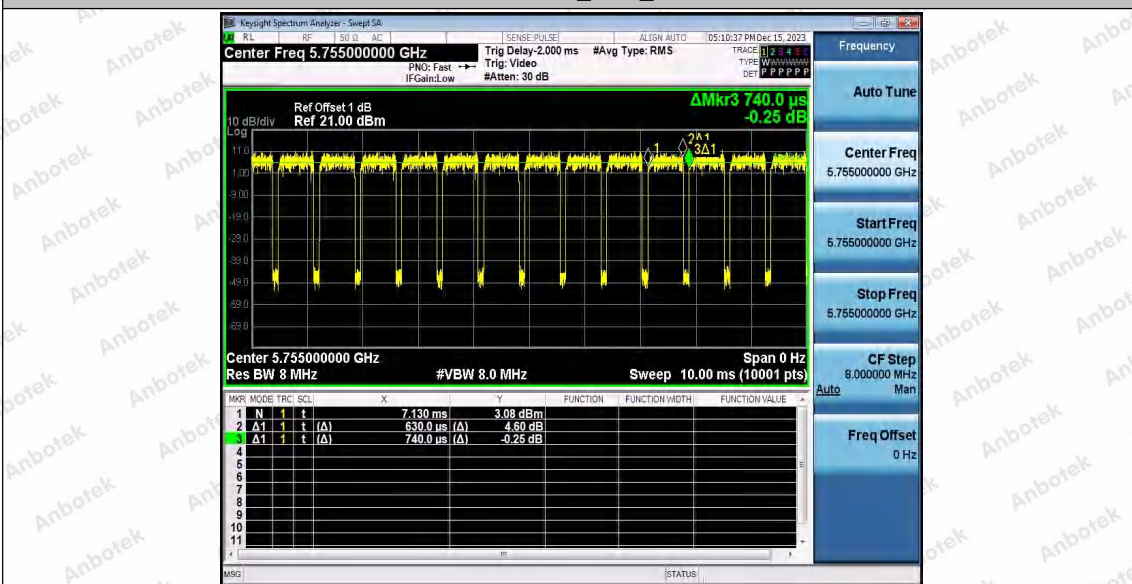

Hotline
400-003-0500
www.anbotek.com.cn

11AC40SISO_Ant1_5755

11AC40SISO_Ant2_5755

Shenzhen Anbotek Compliance Laboratory Limited

Address: 1/F., Building D, Sogood Science and Technology Park, Sanwei Community, Hangcheng Street, Bao'an District, Shenzhen, Guangdong, China.
Tel: (86) 0755-26066440 Fax: (86) 0755-26014772 Email: service@anbotek.com