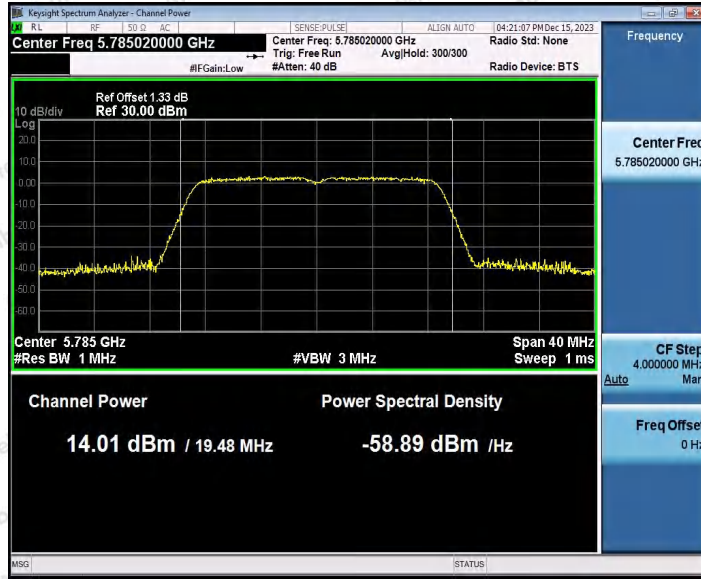

11N20SISO_Ant1_5785