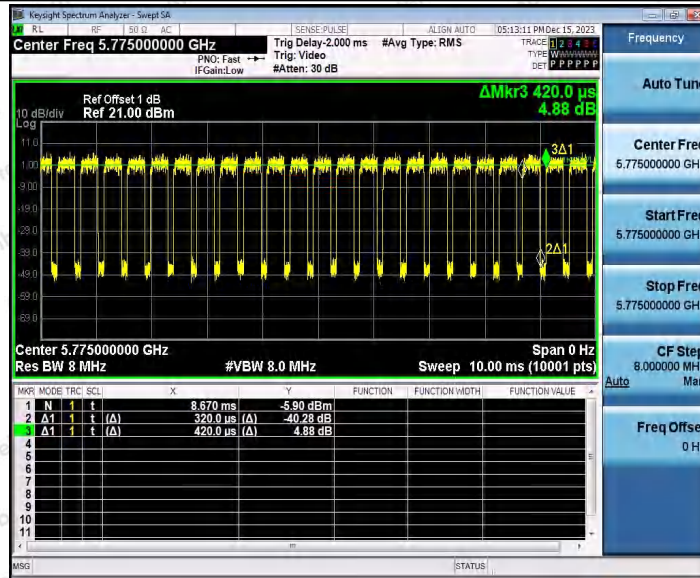

11AC80SISO_Ant2_5775