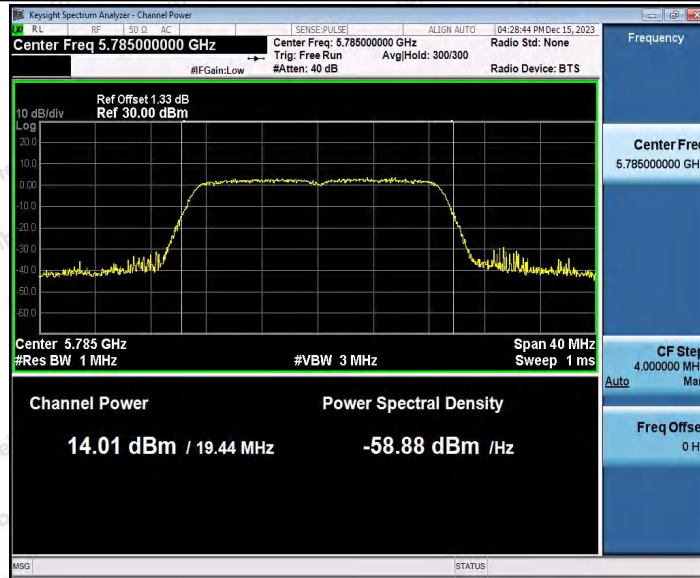

11AC20SISO_Ant1_5785