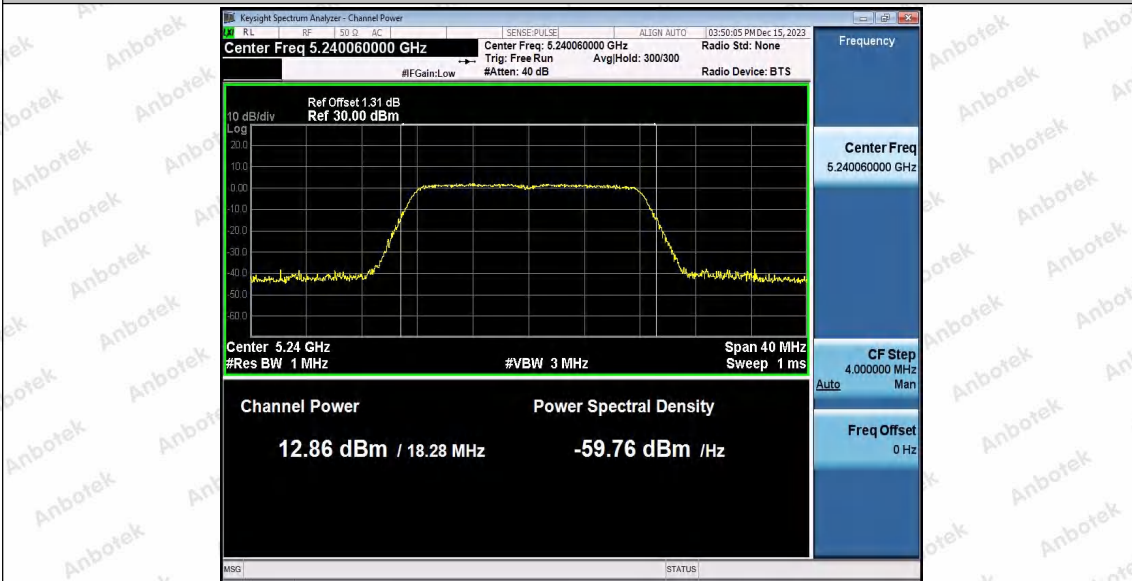

Shenzhen Anbotek Compliance Laboratory Limited

Address: 1/F., Building D, Sogood Science and Technology Park, Sanwei Community, Hangcheng Street, Bao'an District, Shenzhen, Guangdong, China.
Tel: (86) 0755-26066440 Fax: (86) 0755-26014772 Email: service@anbotek.com

Hotline: 400-003-0500
www.anbotek.com.cn