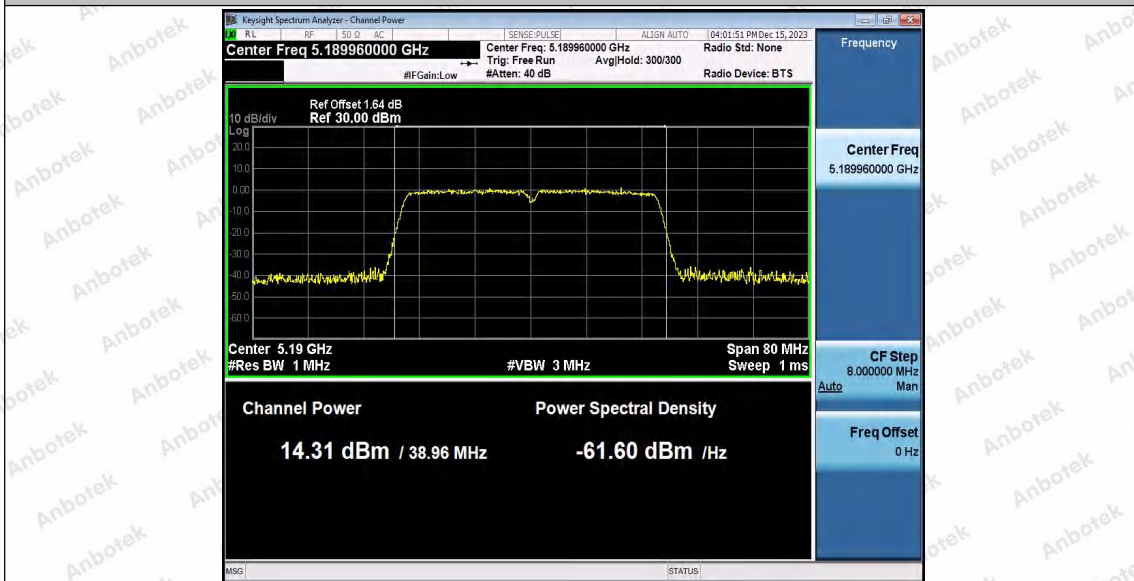

Hotline
400-003-0500
www.anbotek.com.cn

11AC20SISO_Ant2_5825

11AC40SISO_Ant1_5190

Shenzhen Anbotek Compliance Laboratory Limited

Address: 1/F., Building D, Sogood Science and Technology Park, Sanwei Community, Hangcheng Street, Bao'an District, Shenzhen, Guangdong, China.
Tel: (86) 0755-26066440 Fax: (86) 0755-26014772 Email: service@anbotek.com