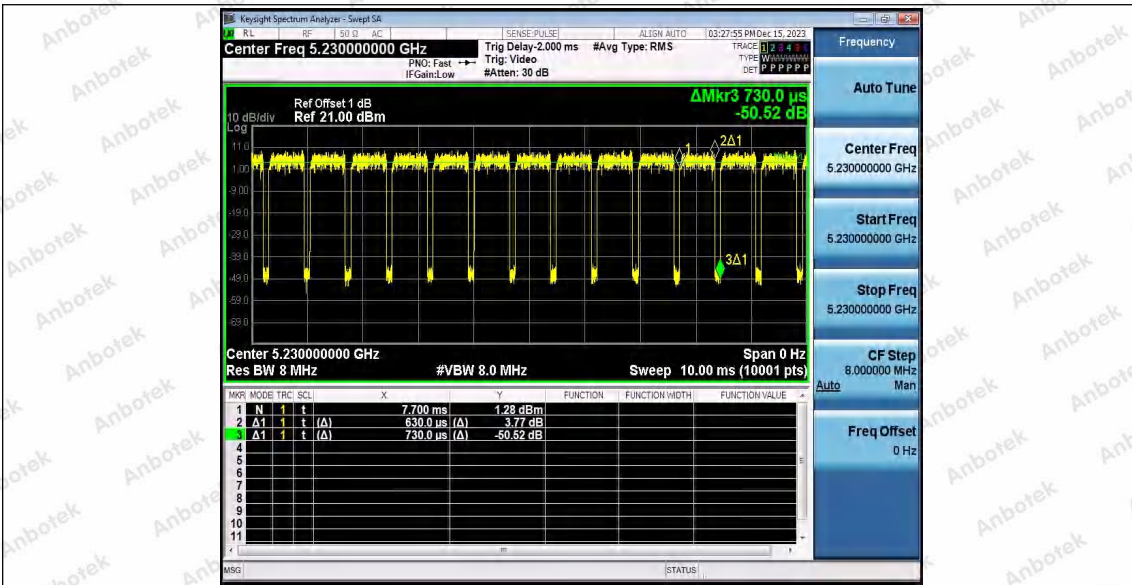

11AC40SISO_Ant1_5755