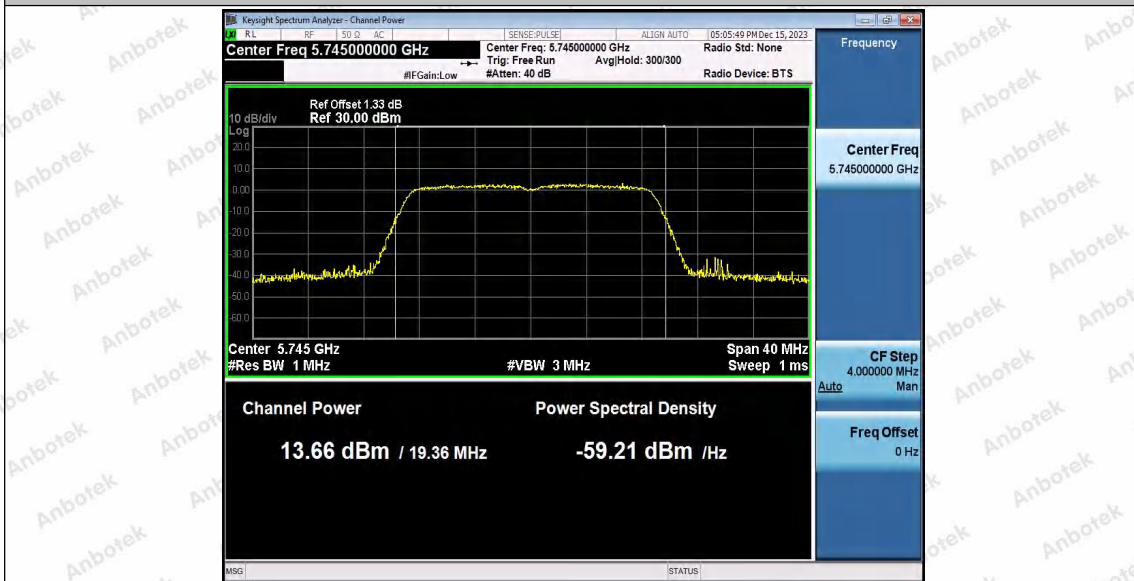

Hotline
 400-003-0500
www.anbotek.com.cn

11AC20SISO_Ant1_5745

11AC20SISO_Ant2_5745

Shenzhen Anbotek Compliance Laboratory Limited

Address: 1/F., Building D, Sogood Science and Technology Park, Sanwei Community, Hangcheng Street, Bao'an District, Shenzhen, Guangdong, China.
Tel: (86) 0755-26066440 Fax: (86) 0755-26014772 Email: service@anbotek.com