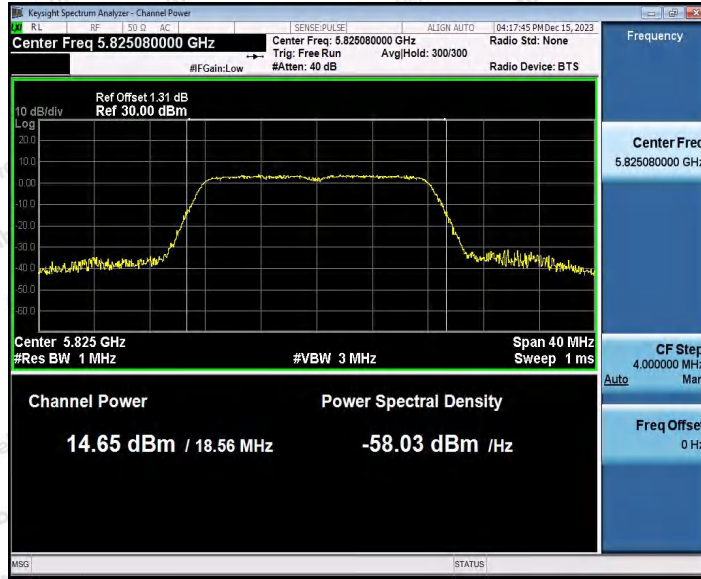

11A_Ant1_5825