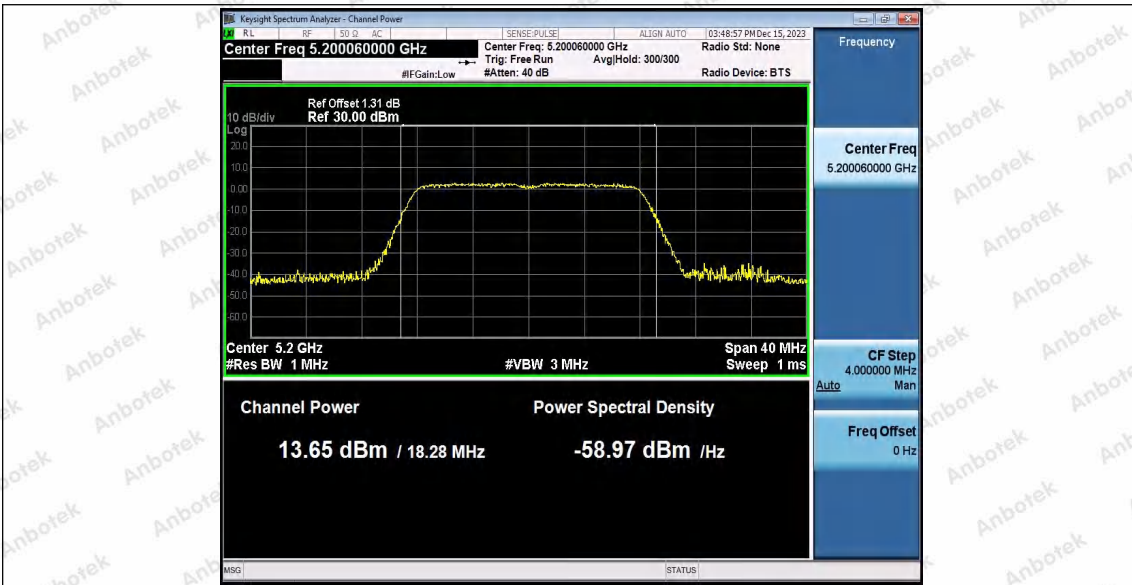

11A_Ant2_5200