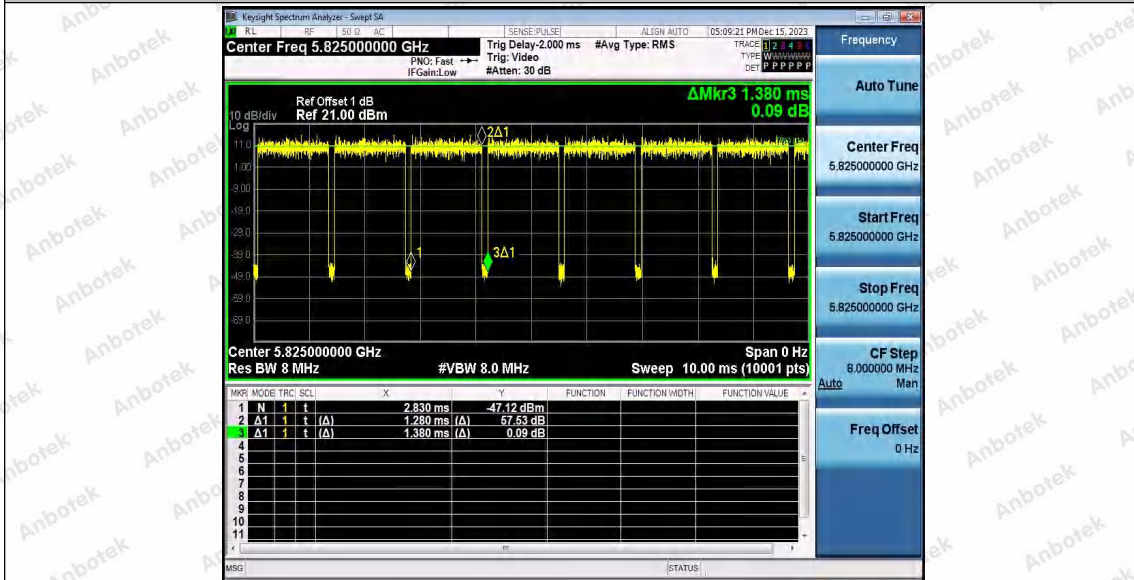

11AC40SISO_Ant1_5190