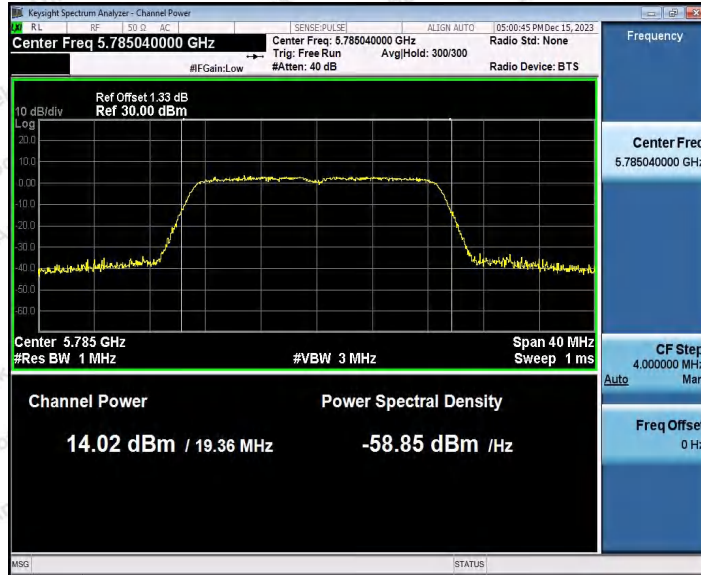

11N20SISO_Ant2_5785

11N20SISO_Ant1_5825

Shenzhen Anbotek Compliance Laboratory Limited

Address: 1/F., Building D, Sogood Science and Technology Park, Sanwei Community, Hangcheng Street, Bao'an District, Shenzhen, Guangdong, China.
Tel: (86) 0755-26066440 Fax: (86) 0755-26014772 Email: service@anbotek.com

Hotline
400-003-0500
www.anbotek.com.cn