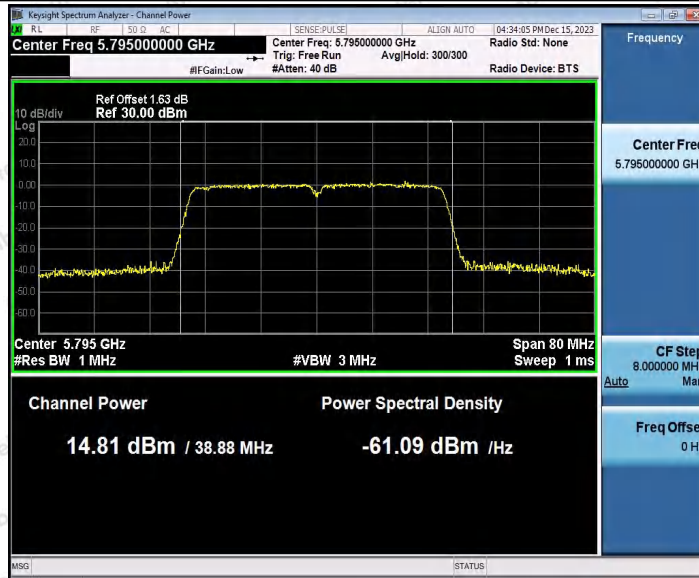

11AC40SISO_Ant1_5795