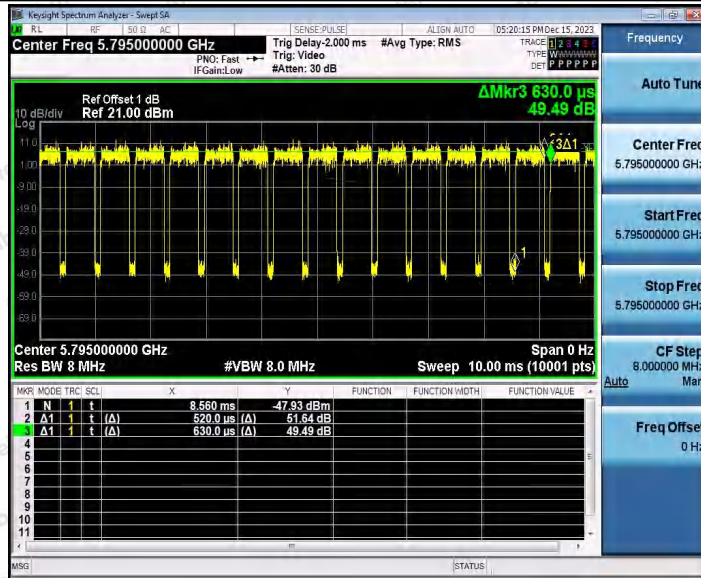

11AX40SISO_Ant2_5795

11AX80SISO_Ant1_5210