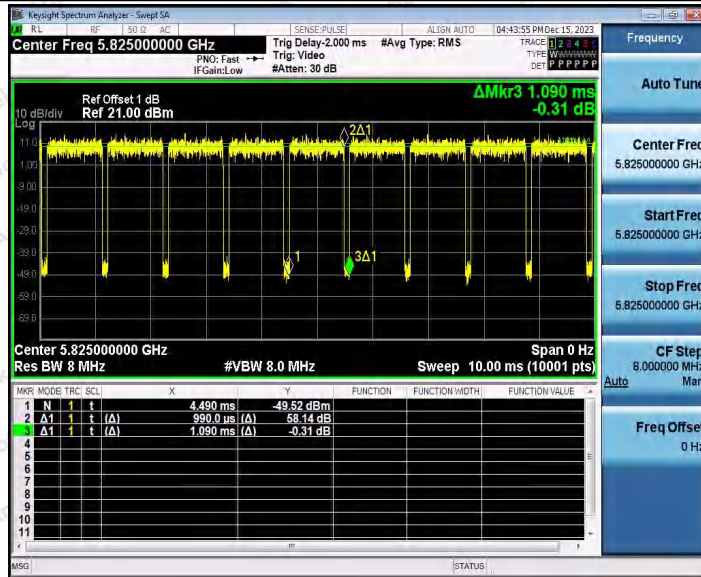

11AX20SISO_Ant2_5825

Shenzhen Anbotek Compliance Laboratory Limited

Address: 1/F., Building D, Sogood Science and Technology Park, Sanwei Community, Hangcheng Street, Bao'an District, Shenzhen, Guangdong, China.
Tel: (86) 0755-26066440 Fax: (86) 0755-26014772 Email: service@anbotek.com

Hotline
400-003-0500
www.anbotek.com.cn