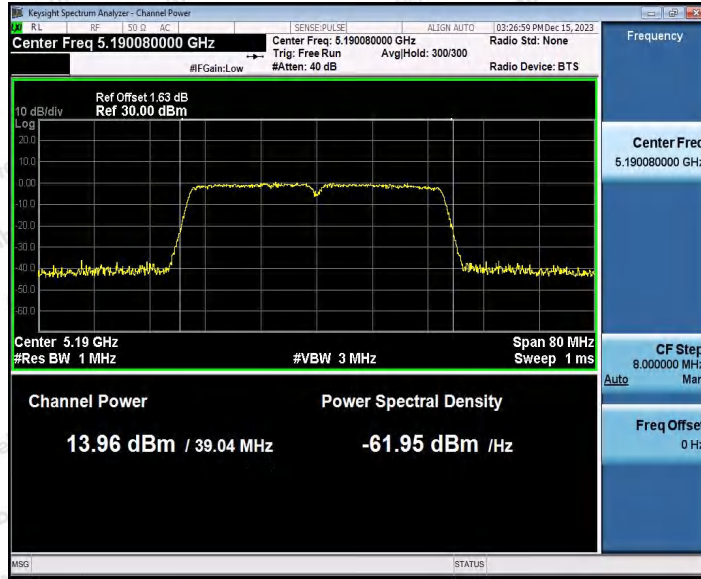

11AC40SISO_Ant2_5190