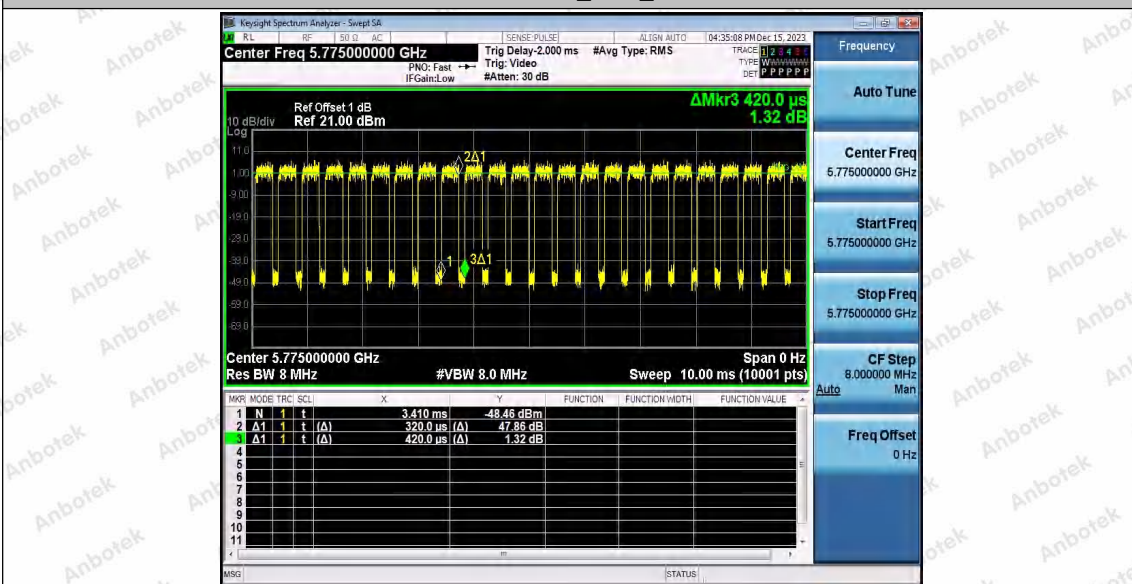

Hotline 400-003-0500
 www.anbotek.com.cn

11AC80SISO_Ant2_5210

11AC80SISO_Ant1_5775

Shenzhen Anbotek Compliance Laboratory Limited

Address:1/F.,Building D,Sogood Science and Technology Park, Sanwei Community, Hangcheng Street, Bao'an District, Shenzhen, Guangdong, China.
Tel:(86) 0755-26066440 Fax:(86) 0755-26014772 Email:service@anbotek.com