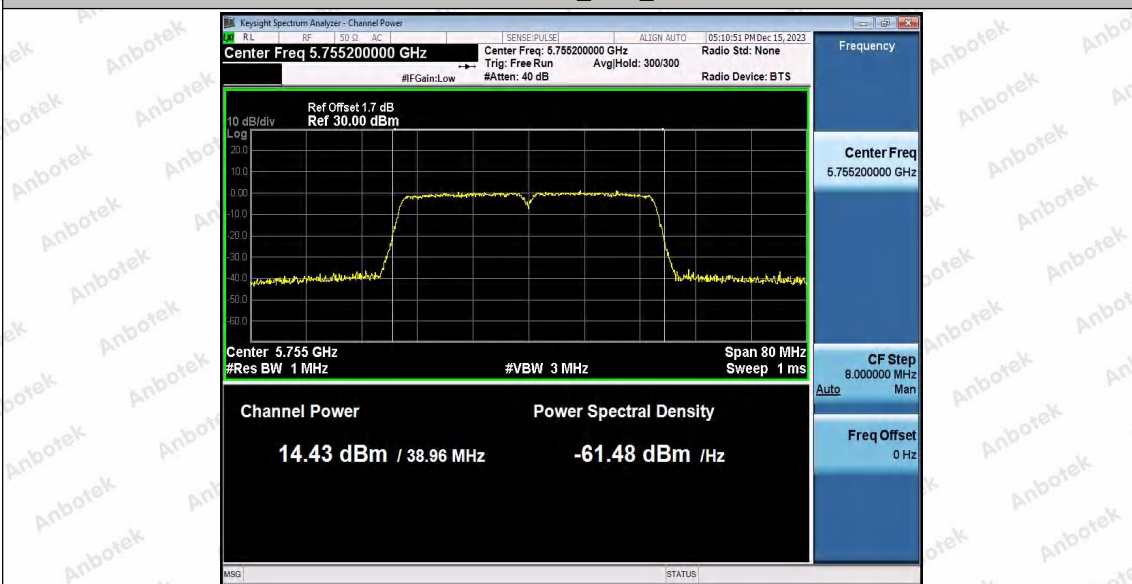

Hotline 400-003-0500
 www.anbotek.com.cn

11AC40SISO_Ant1_5755

11AC40SISO_Ant2_5755

Shenzhen Anbotek Compliance Laboratory Limited

Address: 1/F., Building D, Sogood Science and Technology Park, Sanwei Community, Hangcheng Street, Bao'an District, Shenzhen, Guangdong, China.
Tel: (86) 0755-26066440 Fax: (86) 0755-26014772 Email: service@anbotek.com