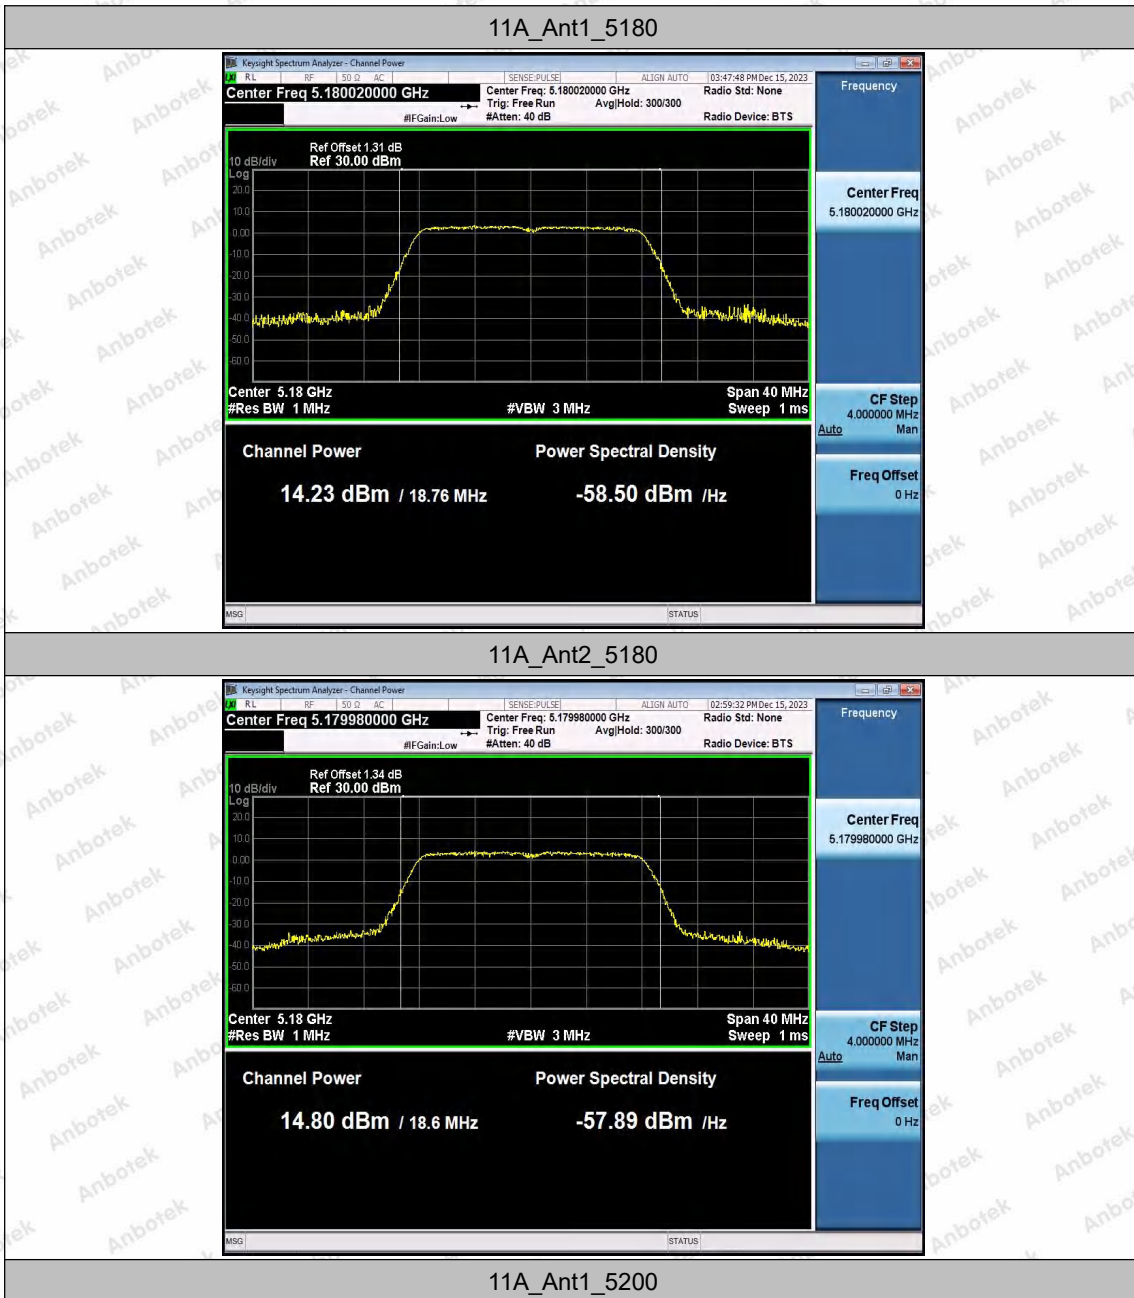

Test Graphs Channel Power

Shenzhen Anbotek Compliance Laboratory Limited

Address: 1/F., Building D, Sogood Science and Technology Park, Sanwei Community, Hangcheng Street, Bao'an District, Shenzhen, Guangdong, China.
Tel: (86) 0755-26066440 Fax: (86) 0755-26014772 Email: service@anbotek.com

Hotline
400-003-0500
www.anbotek.com.cn