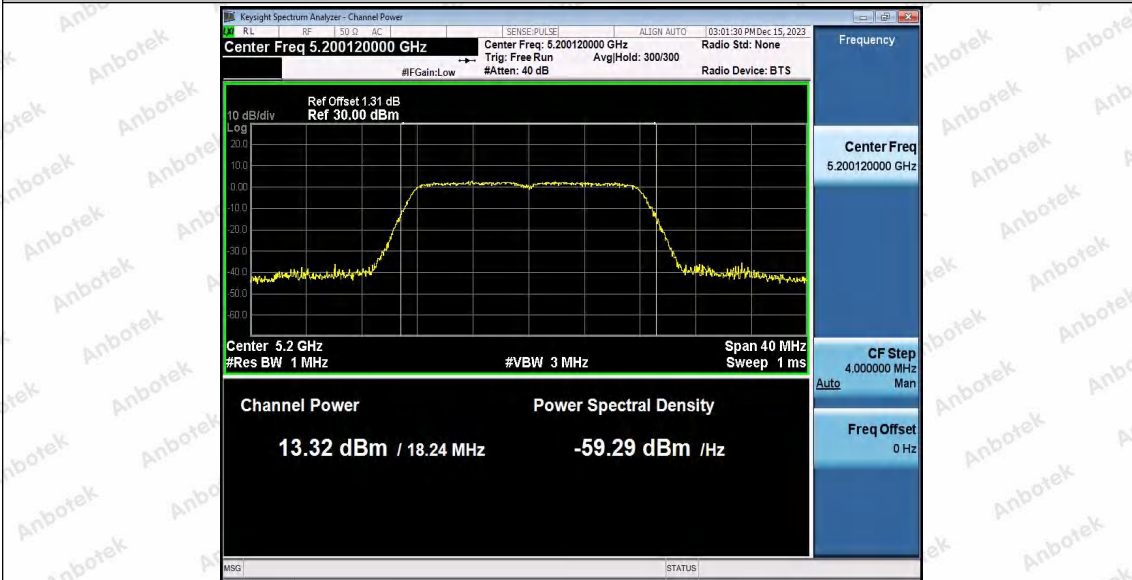

11A_Ant1_5240