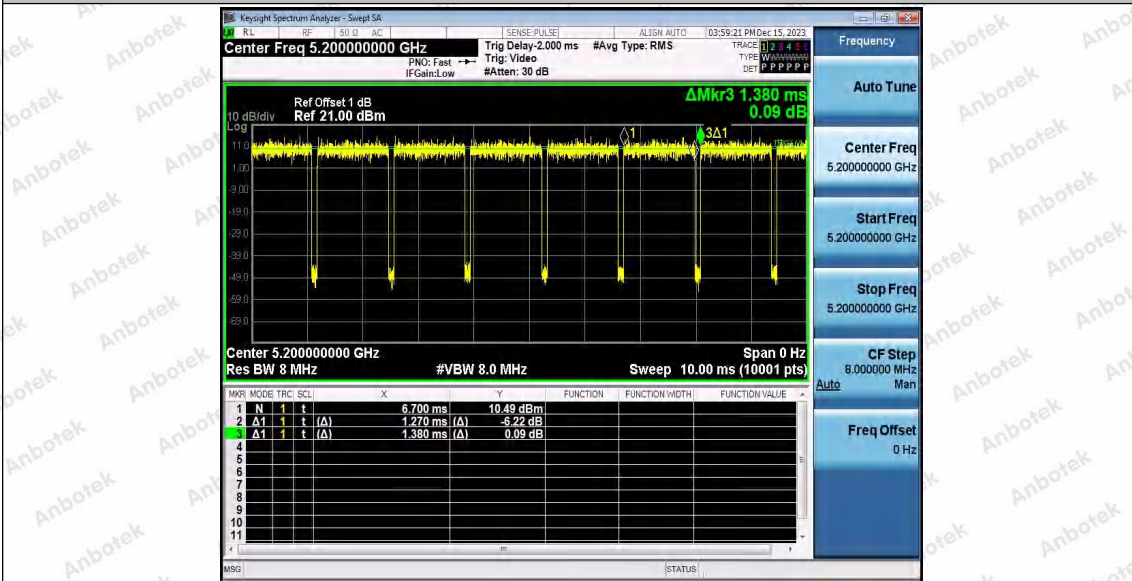

Hotline 400-003-0500
 www.anbotek.com.cn

11AC20SISO_Ant2_5180

11AC20SISO_Ant1_5200

Shenzhen Anbotek Compliance Laboratory Limited

Address: 1/F., Building D, Sogood Science and Technology Park, Sanwei Community, Hangcheng Street, Bao'an District, Shenzhen, Guangdong, China.
 Tel: (86) 0755-26066440 Fax: (86) 0755-26014772 Email: service@anbotek.com