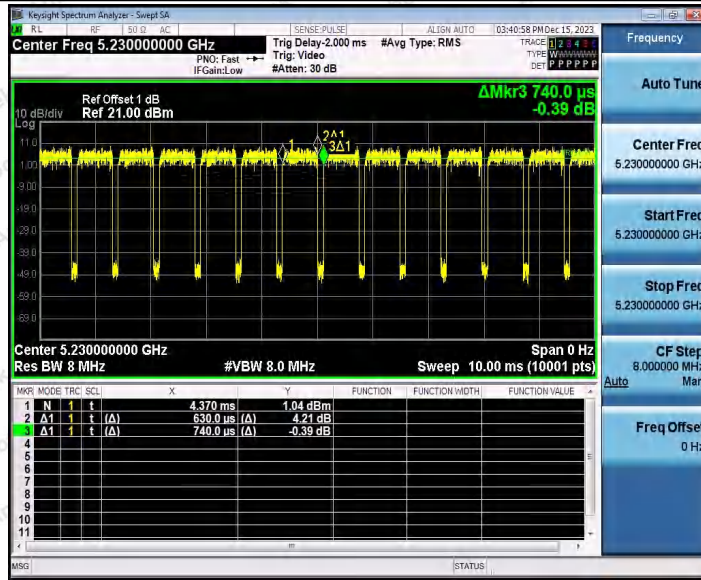

11AX40SISO_Ant2_5230

11AX40SISO_Ant1_5755

Shenzhen Anbotek Compliance Laboratory Limited

Address: 1/F., Building D, Sogood Science and Technology Park, Sanwei Community, Hangcheng Street, Bao'an District, Shenzhen, Guangdong, China.
Tel: (86) 0755-26066440 Fax: (86) 0755-26014772 Email: service@anbotek.com

Hotline 400-003-0500
www.anbotek.com.cn