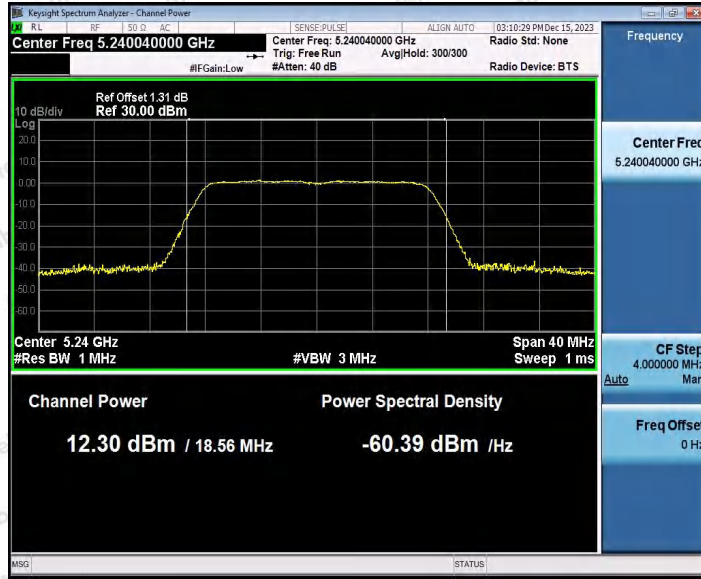

11A_Ant2_5240