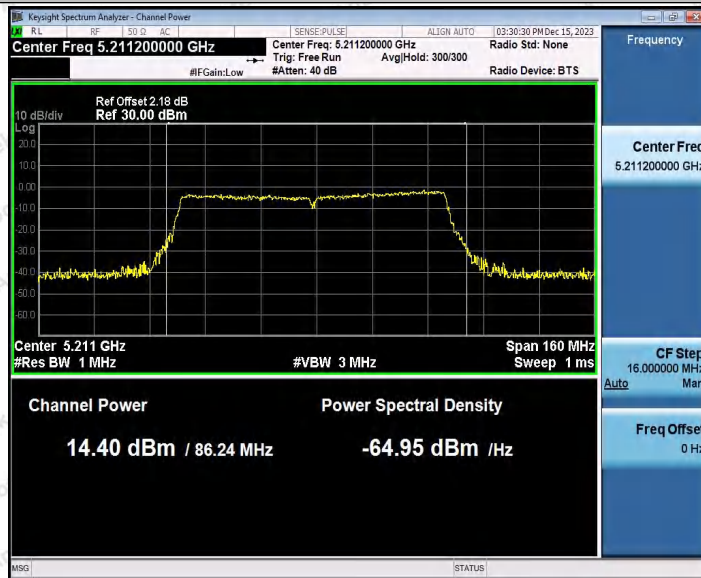

11AC80SISO_Ant1_5775