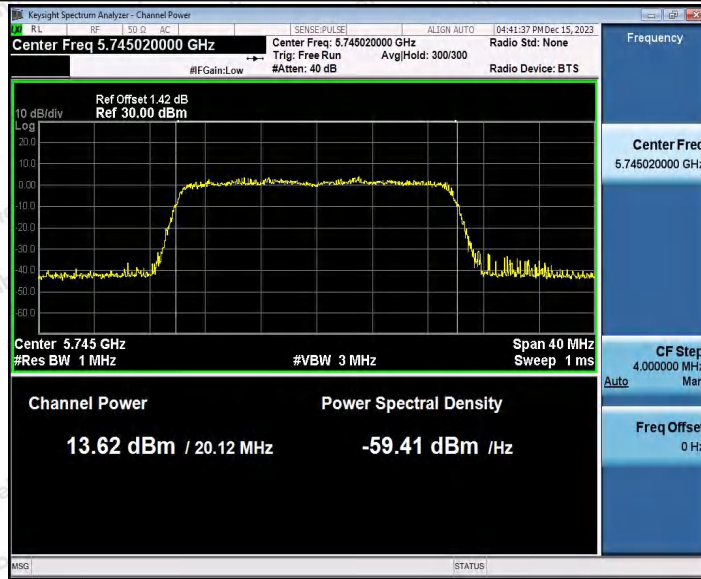

11AX20SISO_Ant2_5745