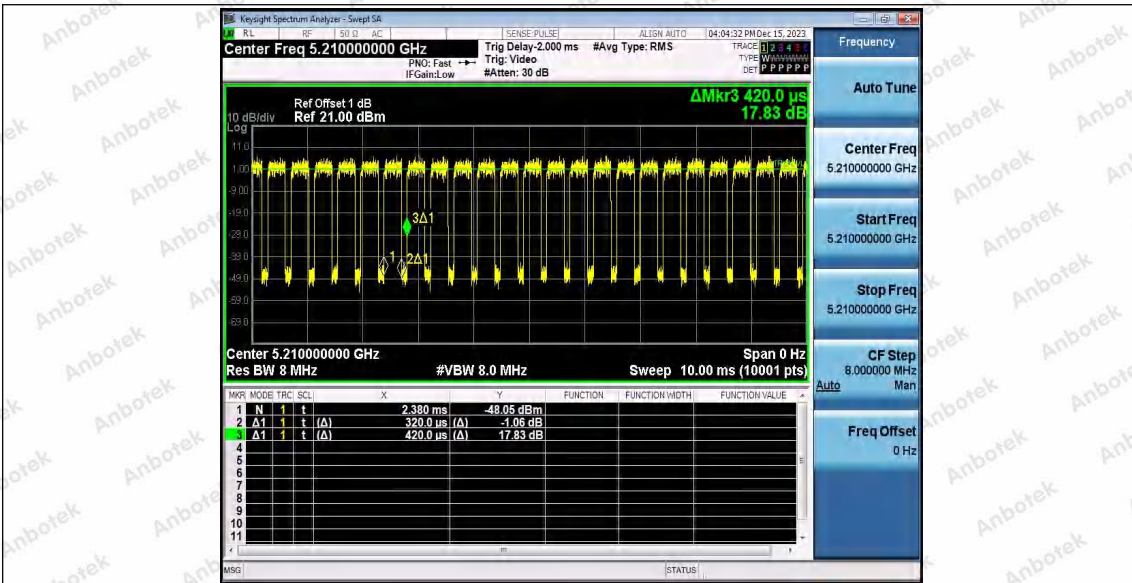

11AC80SISO_Ant2_5210