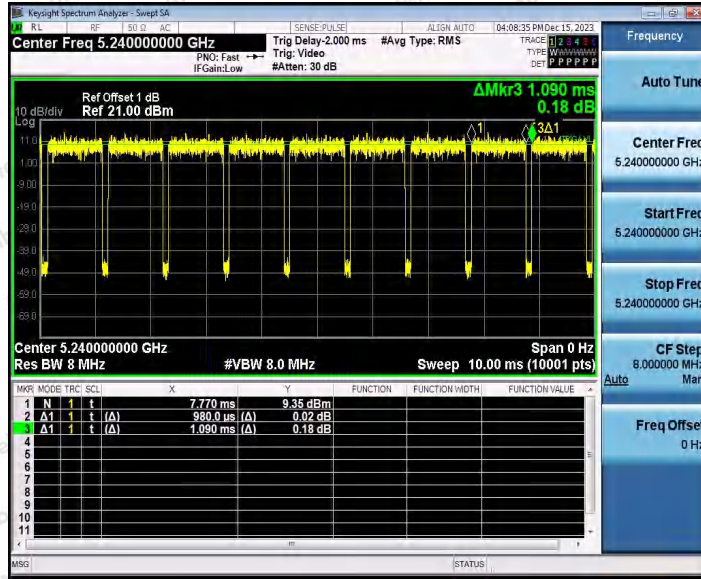

11AX20SISO_Ant1_5240