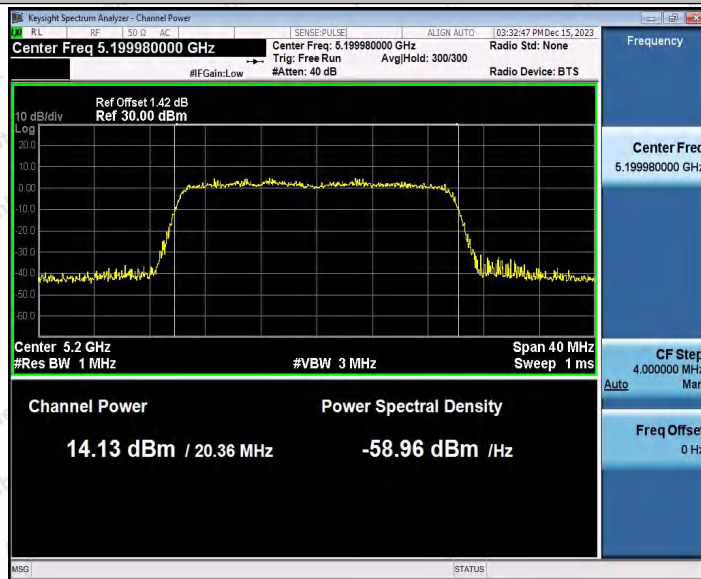

Hotline
400-003-0500
www.anbotek.com.cn

11AX20SISO_Ant1_5200

11AX20SISO_Ant2_5200

Shenzhen Anbotek Compliance Laboratory Limited

Address: 1/F., Building D, Sogood Science and Technology Park, Sanwei Community, Hangcheng Street, Bao'an District, Shenzhen, Guangdong, China.
 Tel: (86) 0755-26066440 Fax: (86) 0755-26014772 Email: service@anbotek.com