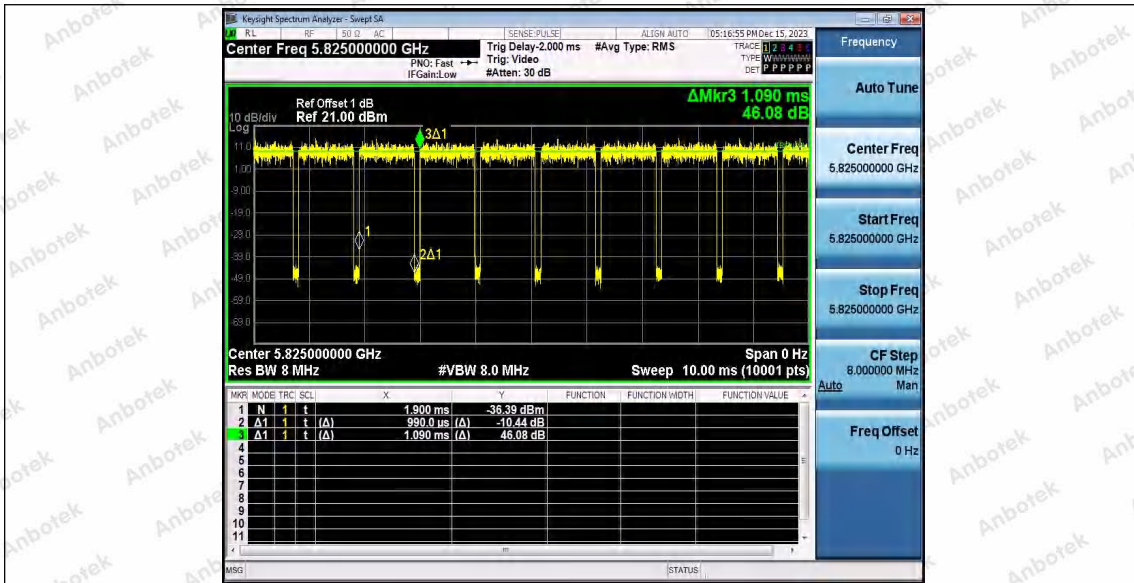

11AX40SISO_Ant1_5190