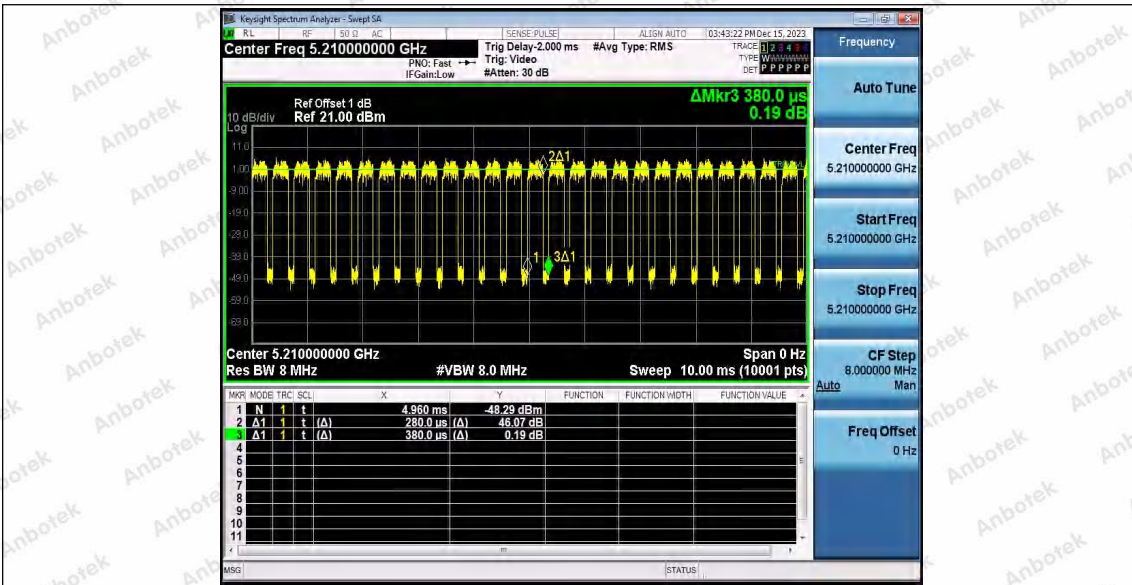

11AX80SISO_Ant1_5775