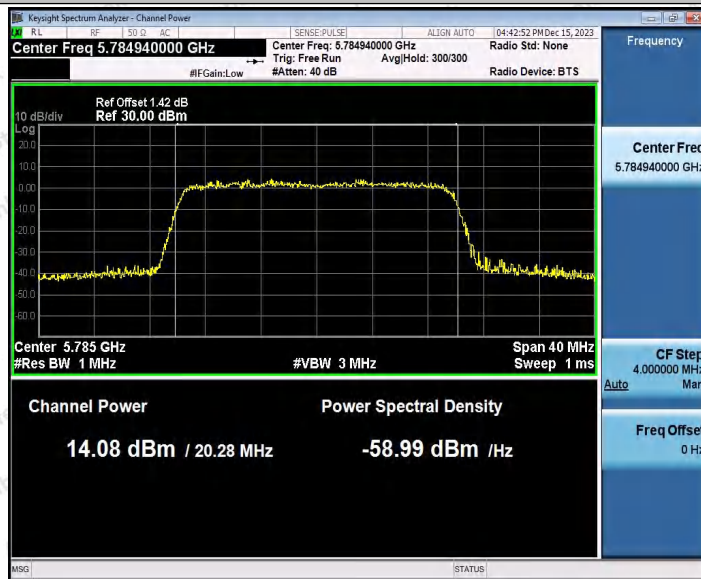

Hotline
 400-003-0500
 www.anbotek.com.cn

11AX20SISO_Ant2_5745

11AX20SISO_Ant1_5785

Shenzhen Anbotek Compliance Laboratory Limited

Address: 1/F., Building D, Sogood Science and Technology Park, Sanwei Community, Hangcheng Street, Bao'an District, Shenzhen, Guangdong, China.
 Tel: (86) 0755-26066440 Fax: (86) 0755-26014772 Email: service@anbotek.com