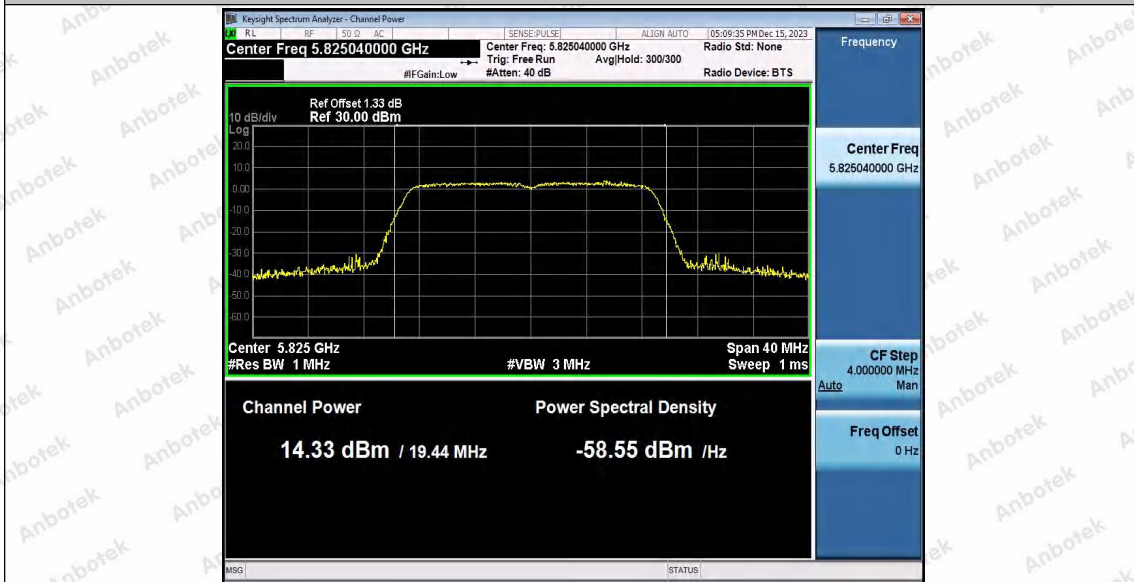

11AC40SISO_Ant1_5190