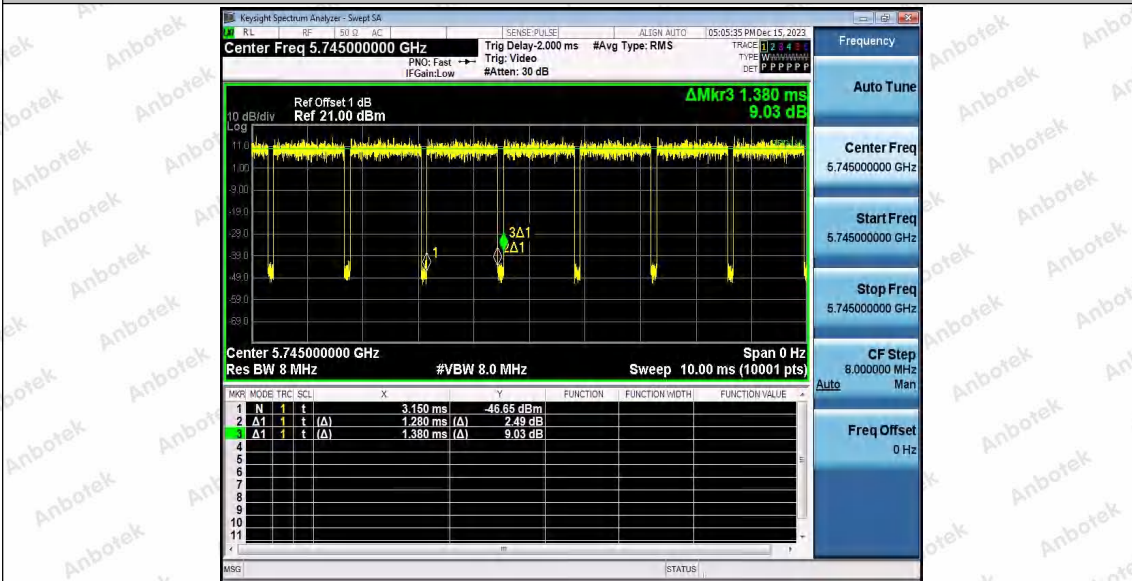

Hotline
 400-003-0500
 www.anbotek.com.cn

11AC20SISO_Ant1_5745

11AC20SISO_Ant2_5745

Shenzhen Anbotek Compliance Laboratory Limited

Address: 1/F., Building D, Sogood Science and Technology Park, Sanwei Community, Hangcheng Street, Bao'an District, Shenzhen, Guangdong, China.
 Tel: (86) 0755-26066440 Fax: (86) 0755-26014772 Email: service@anbotek.com