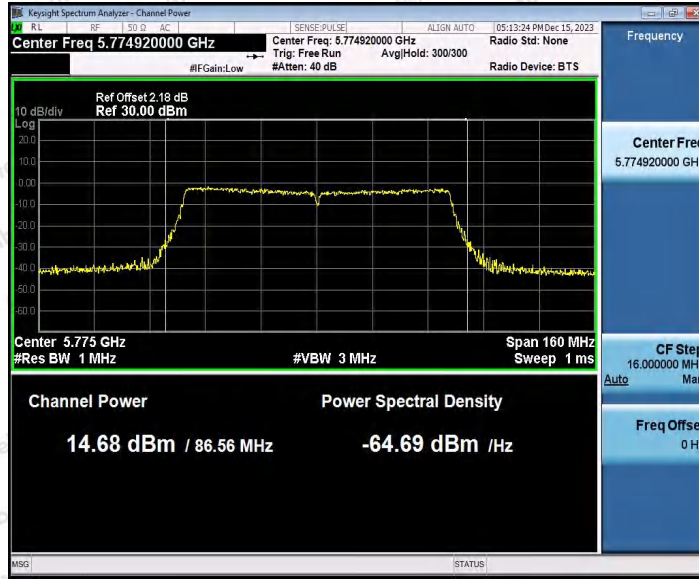

11AC80SISO_Ant2_5775