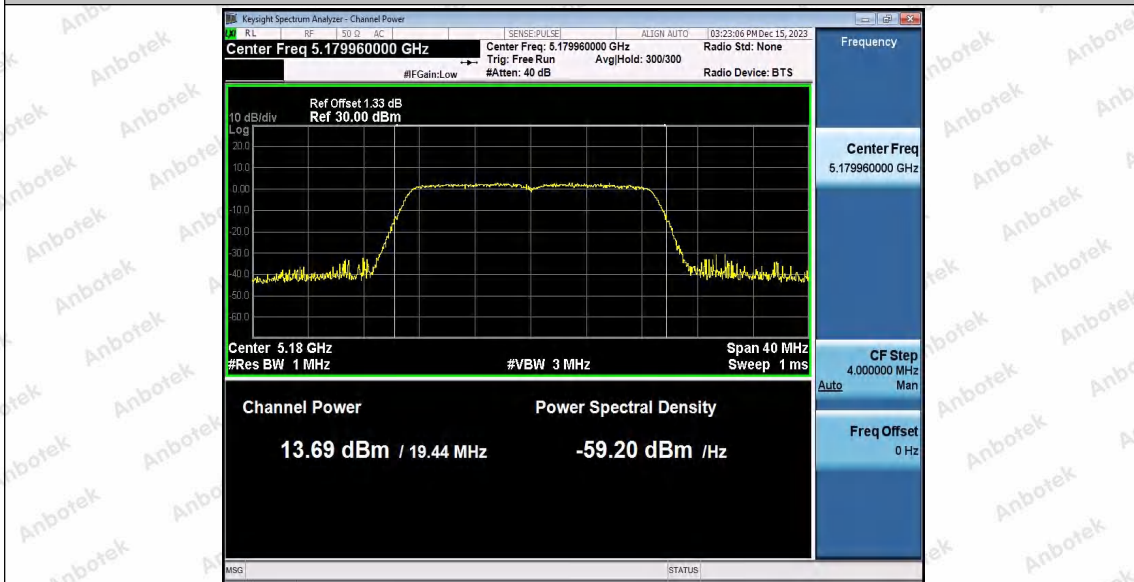

11AC20SISO_Ant1_5200