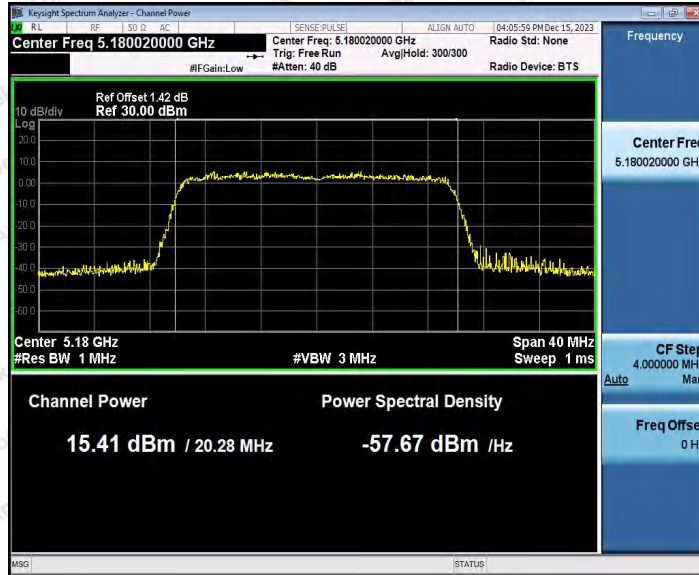

11AX20SISO_Ant1_5180

11AX20SISO_Ant2_5180

Shenzhen Anbotek Compliance Laboratory Limited

Address: 1/F., Building D, Sogood Science and Technology Park, Sanwei Community, Hangcheng Street, Bao'an District, Shenzhen, Guangdong, China.
Tel: (86) 0755-26066440 Fax: (86) 0755-26014772 Email: service@anbotek.com

Hotline
400-003-0500
www.anbotek.com.cn