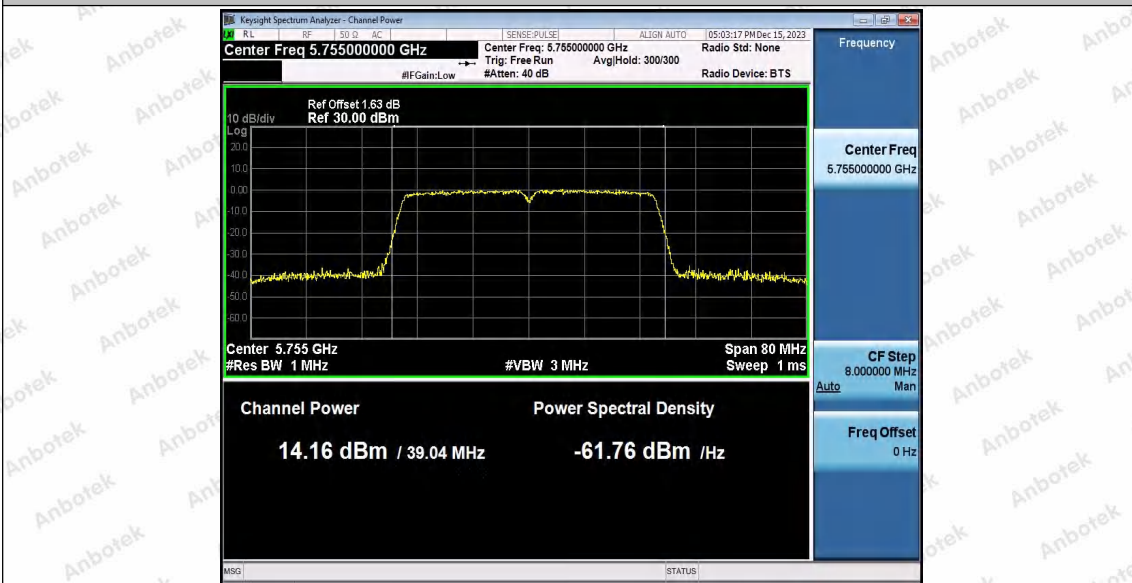

Shenzhen Anbotek Compliance Laboratory Limited

Address: 1/F., Building D, Sogood Science and Technology Park, Sanwei Community, Hangcheng Street, Bao'an District, Shenzhen, Guangdong, China.
Tel: (86) 0755-26066440 Fax: (86) 0755-26014772 Email: service@anbotek.com

Hotline: 400-003-0500
www.anbotek.com.cn