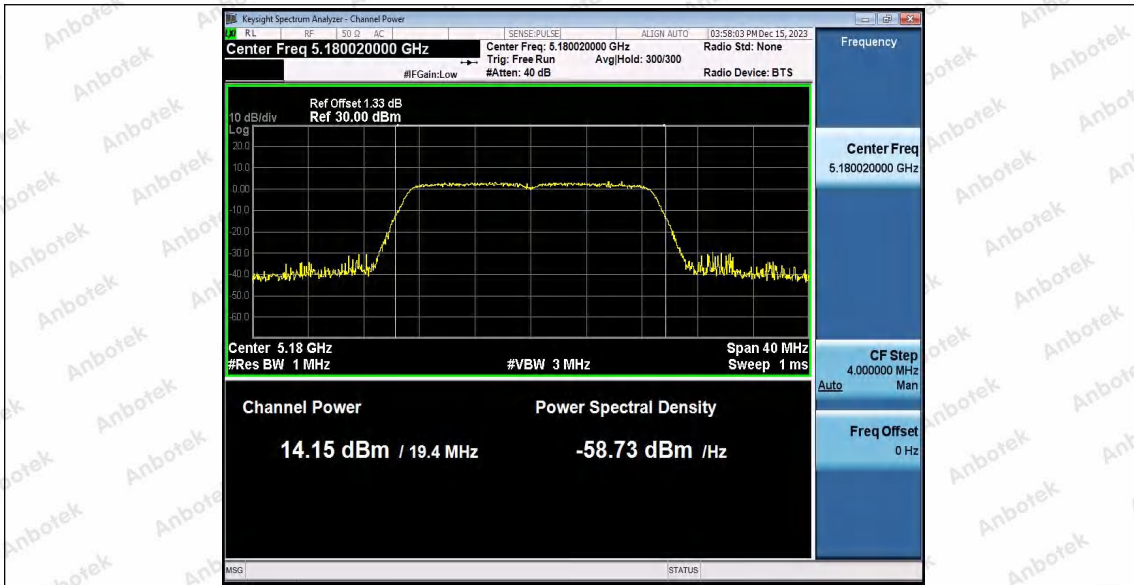

11AC20SISO_Ant2_5180