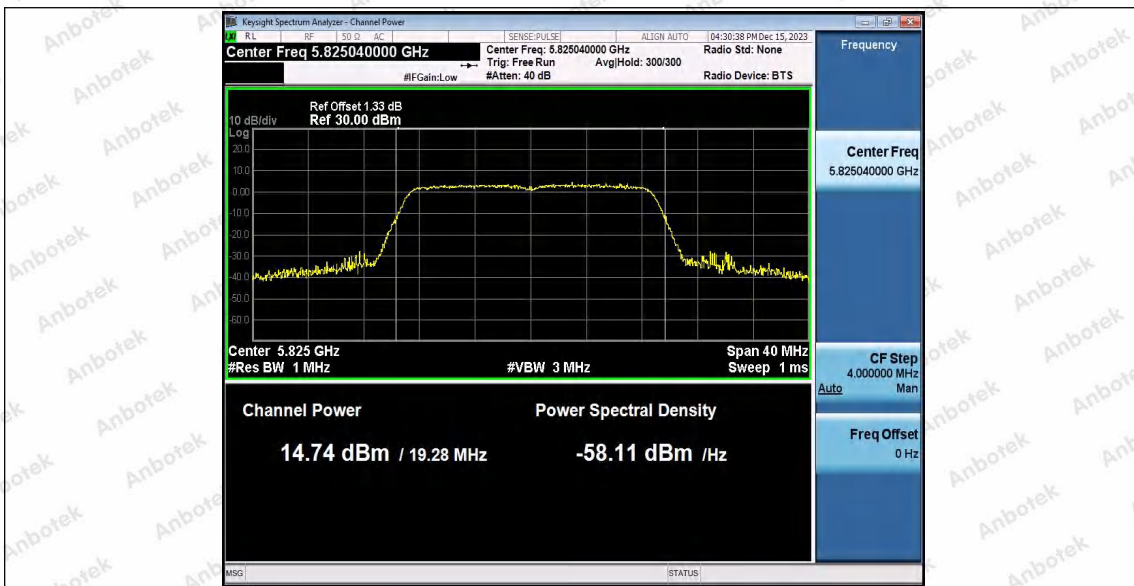

11AC20SISO_Ant2_5825