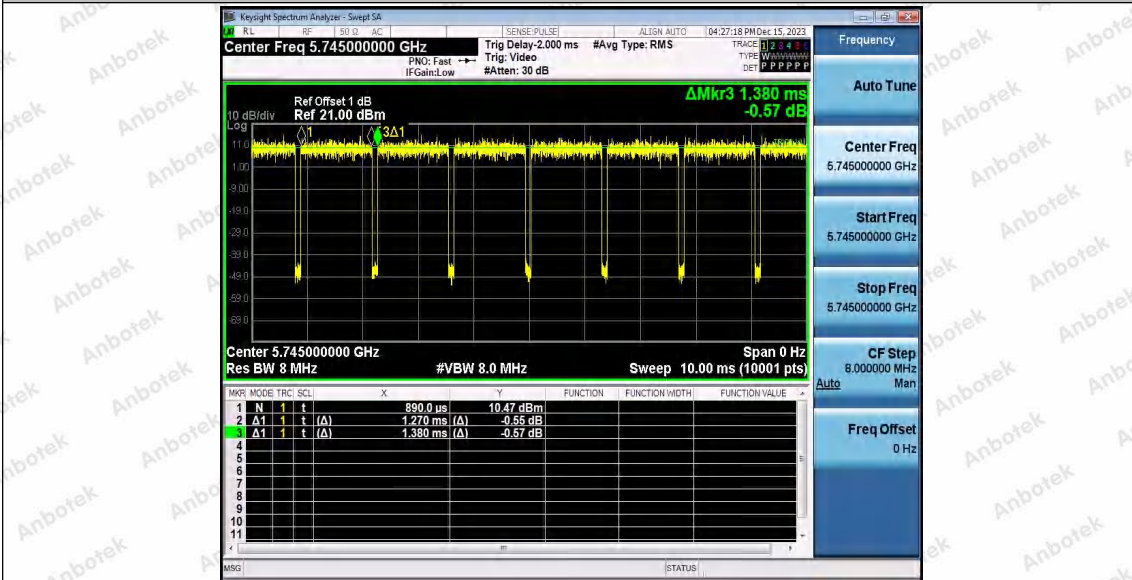

11AC20SISO_Ant2_5745