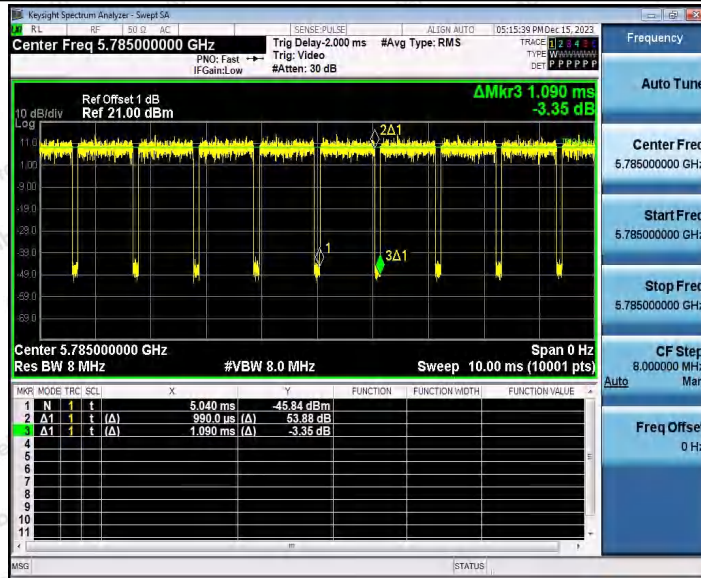

11AX20SISO_Ant2_5785

11AX20SISO_Ant1_5825