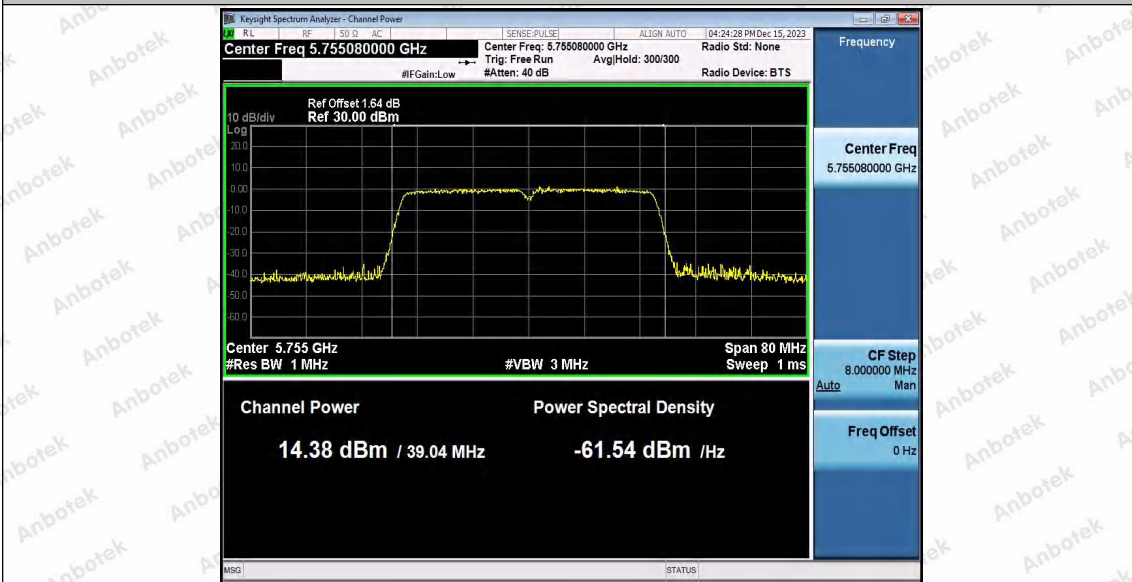

Shenzhen Anbotek Compliance Laboratory Limited

Address: 1/F., Building D, Sogood Science and Technology Park, Sanwei Community, Hangcheng Street, Bao'an District, Shenzhen, Guangdong, China.
Tel: (86) 0755-26066440 Fax: (86) 0755-26014772 Email: service@anbotek.com

Hotline: 400-003-0500
www.anbotek.com.cn