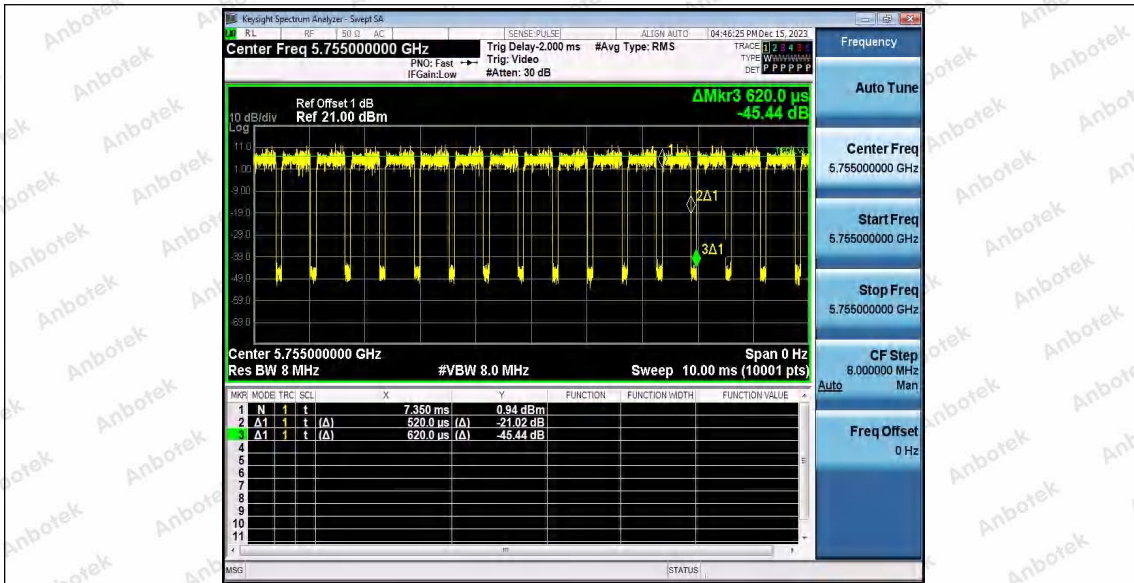

11AX40SISO_Ant2_5755