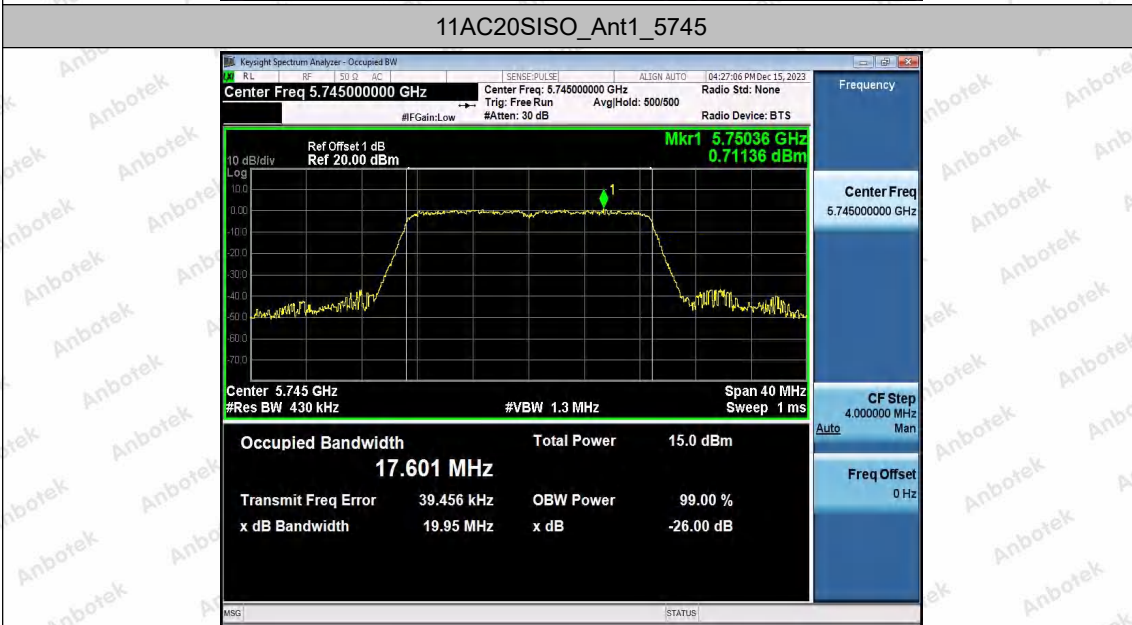

Shenzhen Anbotek Compliance Laboratory Limited

Address: 1/F., Building D, Sogood Science and Technology Park, Sanwei Community, Hangcheng Street, Bao'an District, Shenzhen, Guangdong, China.
Tel: (86) 0755-26066440 Fax: (86) 0755-26014772 Email: service@anbotek.com

Hotline
400-003-0500
www.anbotek.com.cn