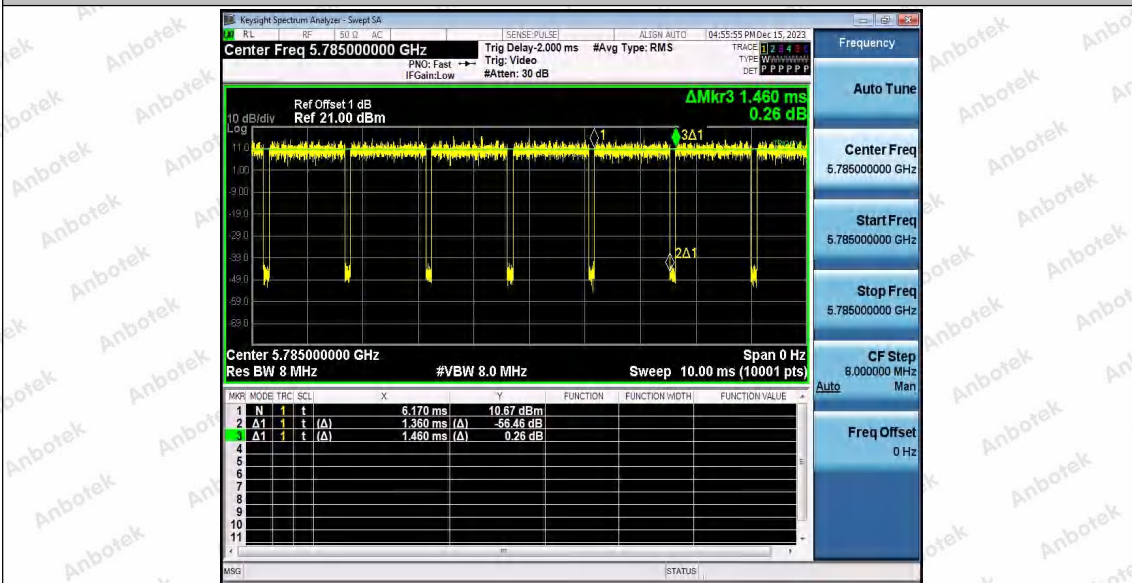

Hotline  
400-003-0500  
www.anbotek.com.cn

11A\_Ant1\_5785

11A\_Ant2\_5785