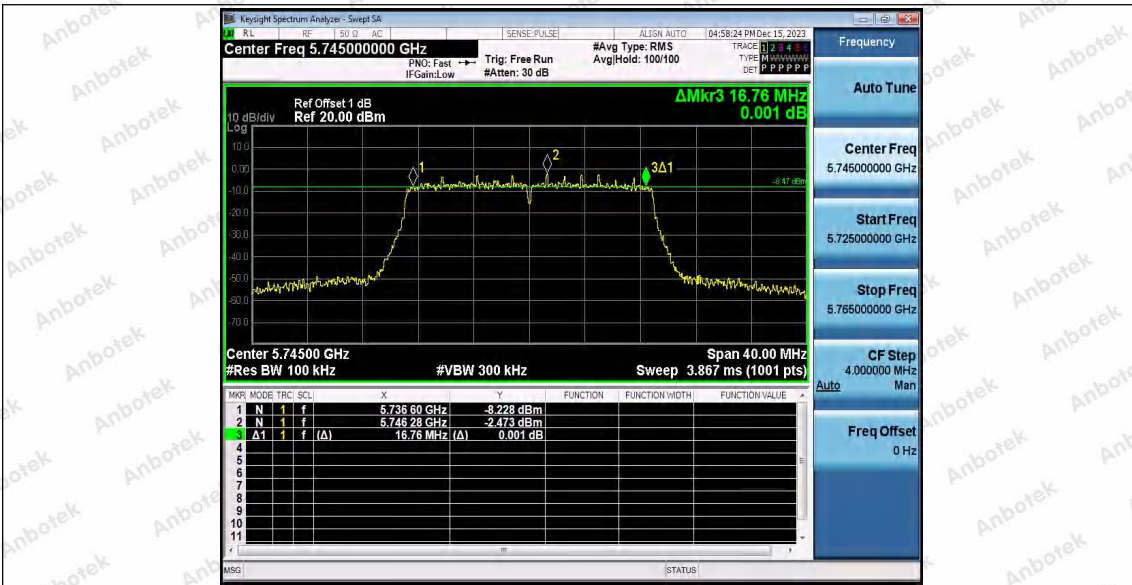

Hotline 400-003-0500  
www.anbotek.com.cn

11N20SISO\_Ant1\_5785

11N20SISO\_Ant2\_5785