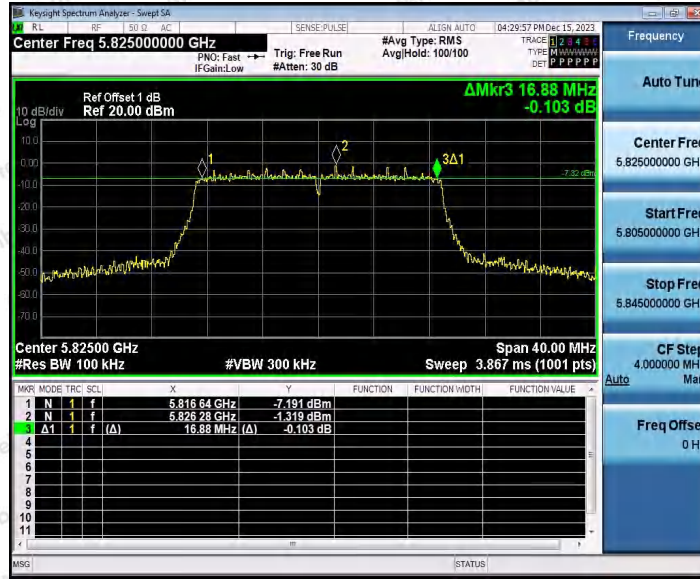

11AC20SISO_Ant2_5825