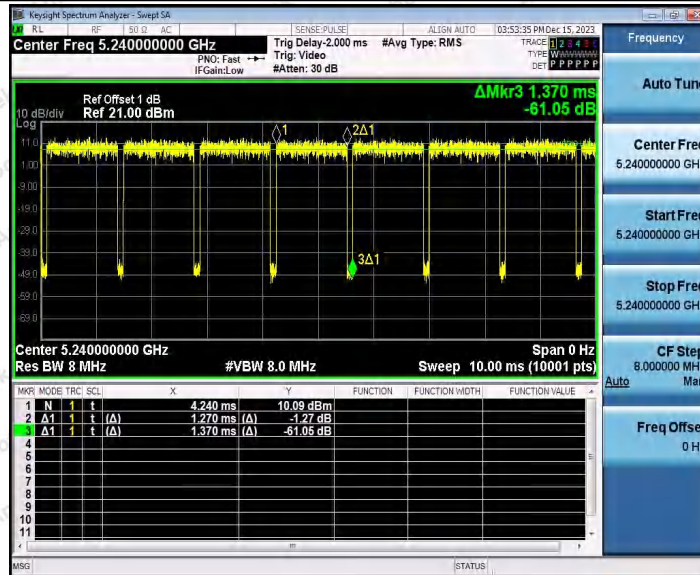

11N20SISO_Ant2_5240

Shenzhen Anbotek Compliance Laboratory Limited

Address: 1/F., Building D, Sogood Science and Technology Park, Sanwei Community, Hangcheng Street, Bao'an District, Shenzhen, Guangdong, China.
Tel: (86) 0755-26066440 Fax: (86) 0755-26014772 Email: service@anbotek.com

Hotline 400-003-0500
www.anbotek.com.cn