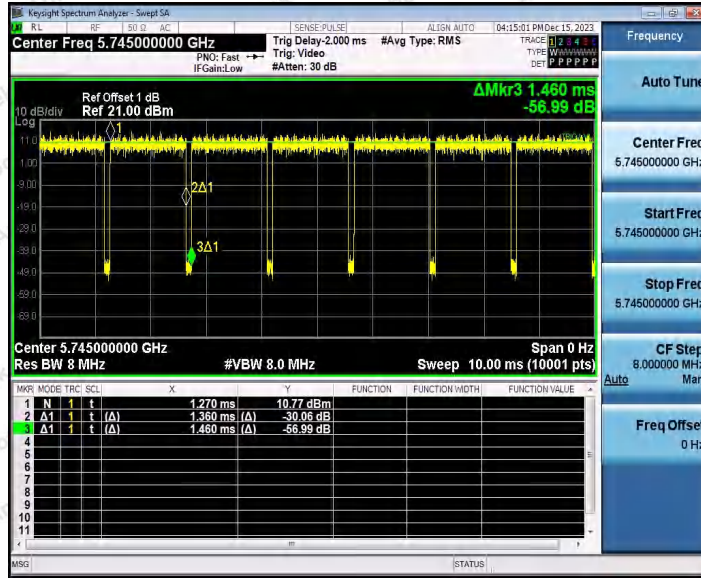

Hotline 400-003-0500  
 www.anbotek.com.cn

11A\_Ant2\_5240

11A\_Ant1\_5745

11A\_Ant2\_5745

**Shenzhen Anbotek Compliance Laboratory Limited**

Address: 1/F., Building D, Sogood Science and Technology Park, Sanwei Community, Hangcheng Street, Bao'an District, Shenzhen, Guangdong, China.  
Tel: (86) 0755-26066440 Fax: (86) 0755-26014772 Email: service@anbotek.com