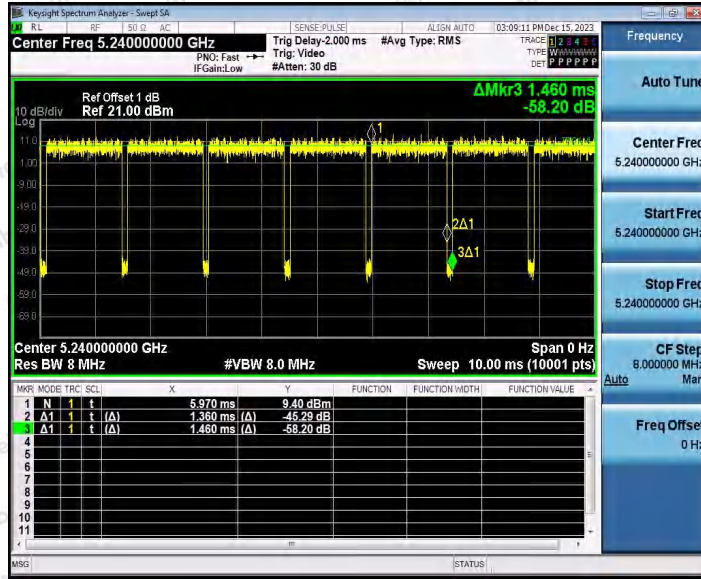

11A_Ant1_5745