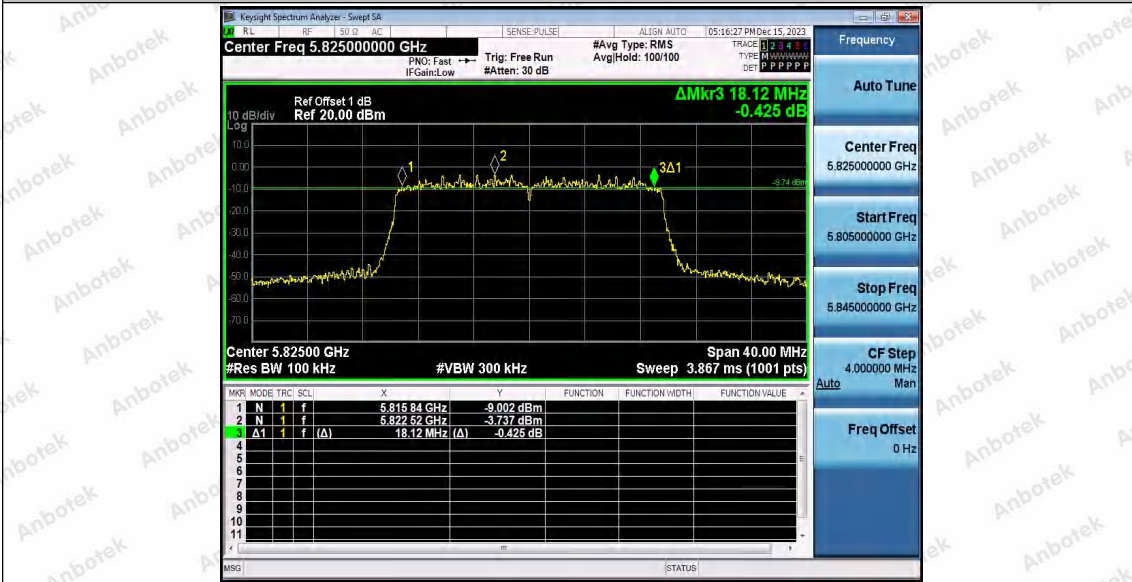

Hotline 400-003-0500  
www.anbotek.com.cn

11AX20SISO\_Ant2\_5825

11AX40SISO\_Ant1\_5755