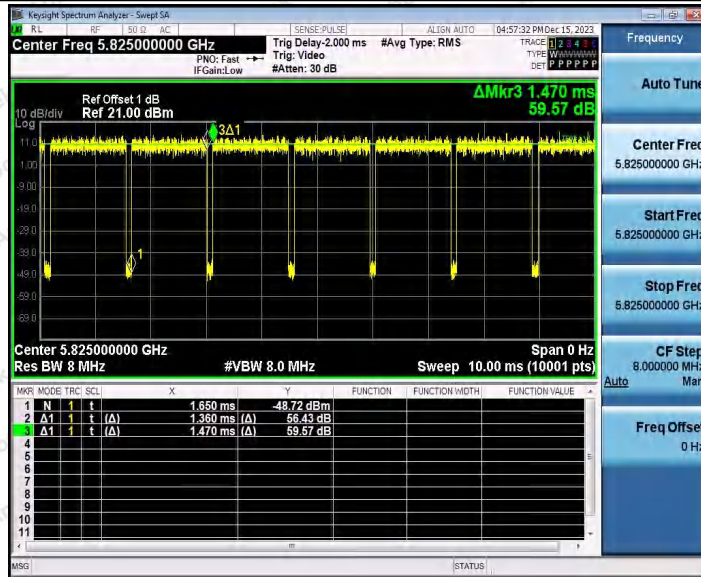

11N20SISO_Ant1_5180

Shenzhen Anbotek Compliance Laboratory Limited

Address: 1/F., Building D, Sogood Science and Technology Park, Sanwei Community, Hangcheng Street, Bao'an District, Shenzhen, Guangdong, China.
Tel: (86) 0755-26066440 Fax: (86) 0755-26014772 Email: service@anbotek.com

Hotline 400-003-0500
www.anbotek.com.cn