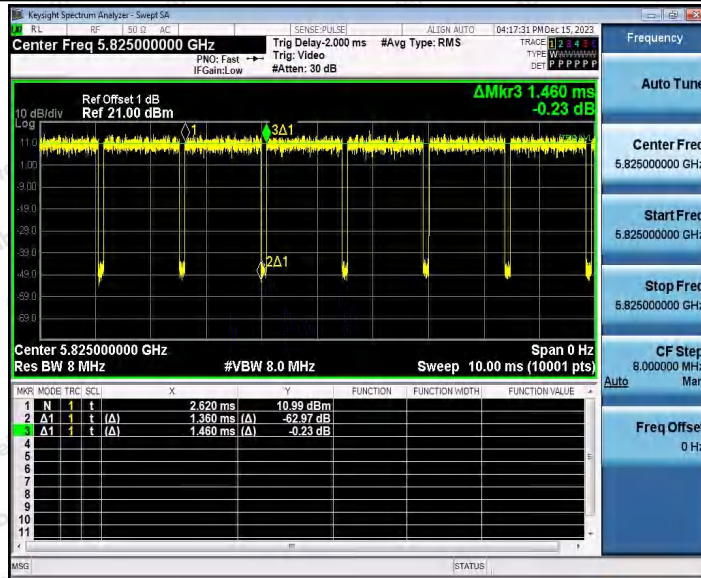

11A_Ant2_5825