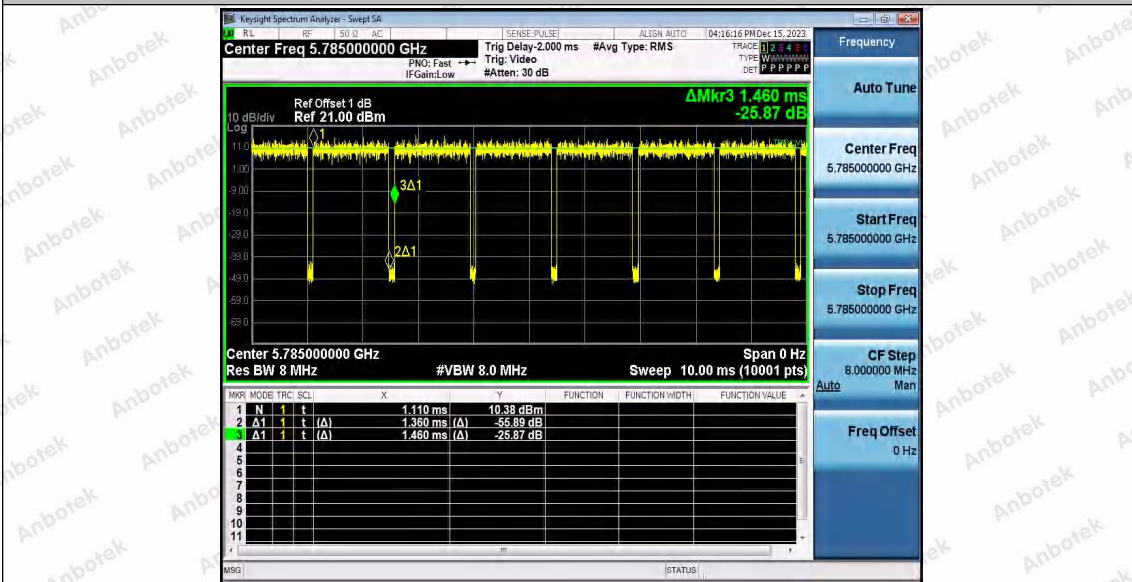

11A_Ant2_5785