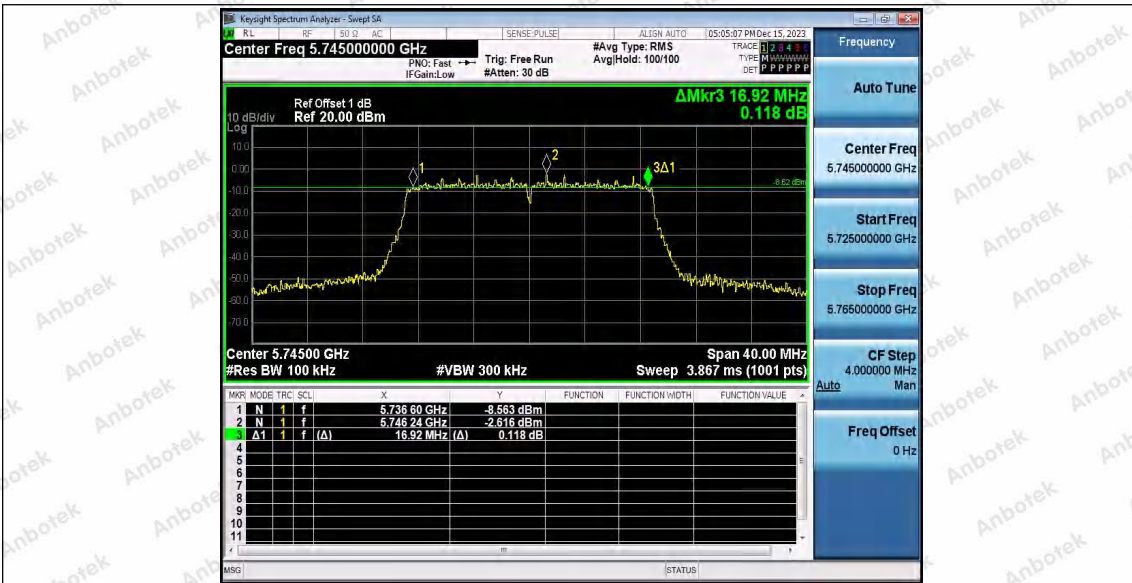

11AC20SISO_Ant1_5785