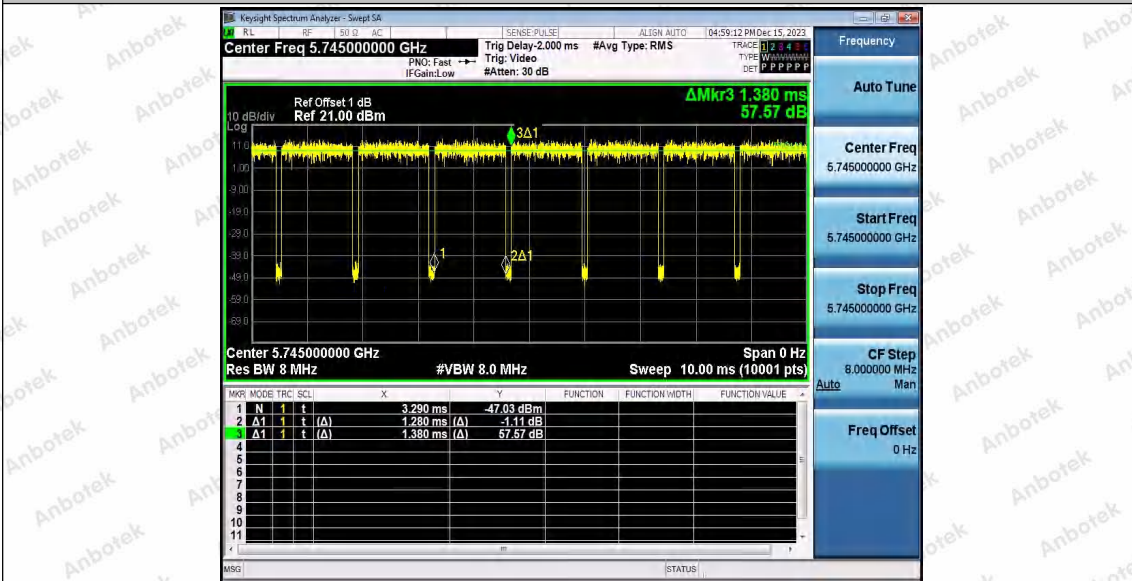

Hotline 400-003-0500  
 www.anbotek.com.cn

11N20SISO\_Ant1\_5745

11N20SISO\_Ant2\_5745