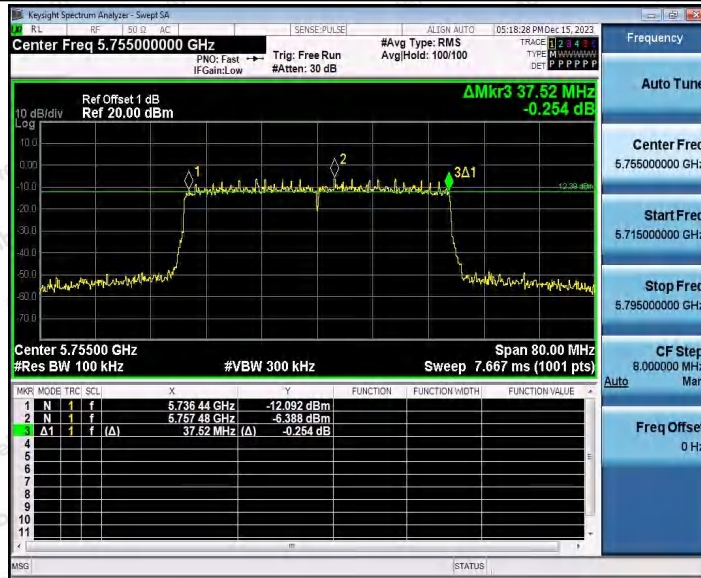

11AX40SISO_Ant2_5755

11AX40SISO_Ant1_5795