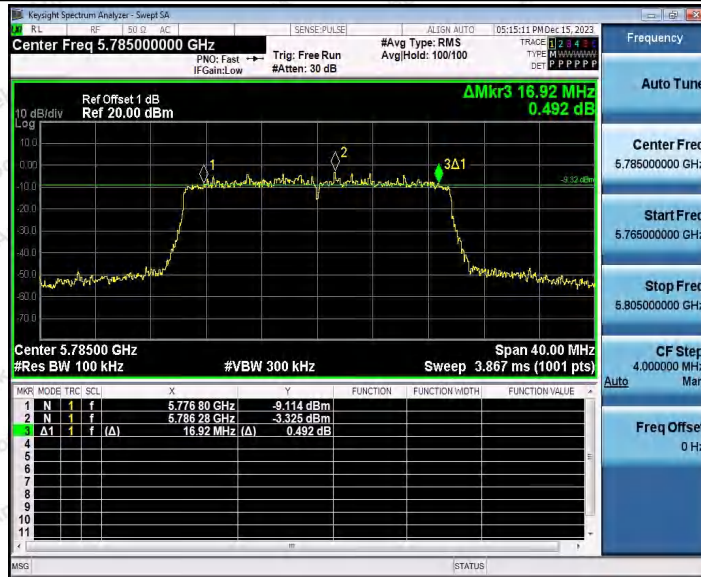

11AX20SISO_Ant2_5785

11AX20SISO_Ant1_5825

Shenzhen Anbotek Compliance Laboratory Limited

Address: 1/F., Building D, Sogood Science and Technology Park, Sanwei Community, Hangcheng Street, Bao'an District, Shenzhen, Guangdong, China.
Tel: (86) 0755-26066440 Fax: (86) 0755-26014772 Email: service@anbotek.com

Hotline 400-003-0500
www.anbotek.com.cn