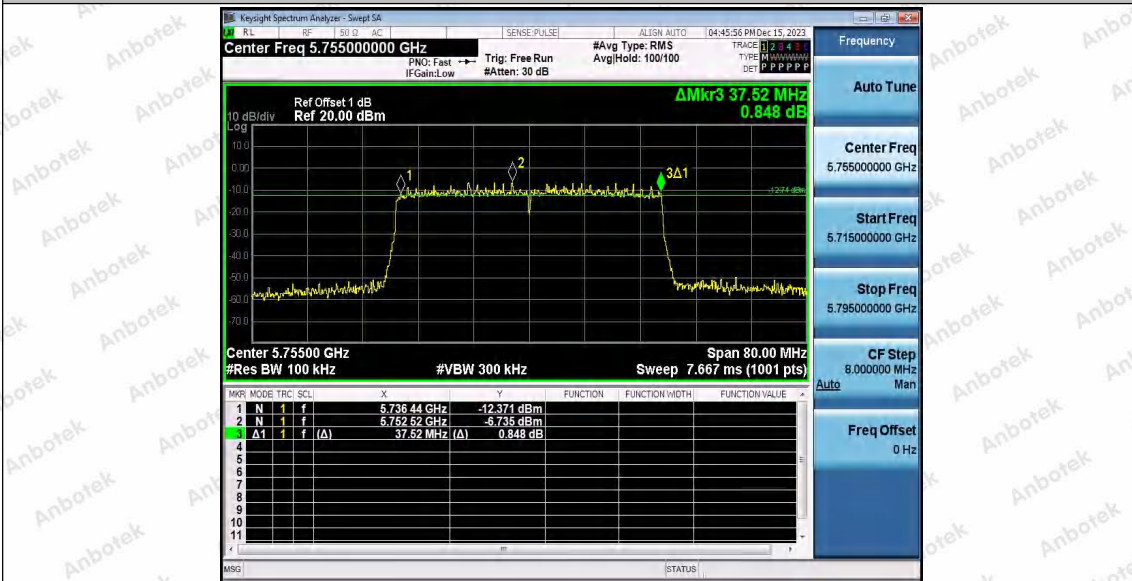

Hotline 400-003-0500  
www.anbotek.com.cn

11AX20SISO\_Ant2\_5825

11AX40SISO\_Ant1\_5755