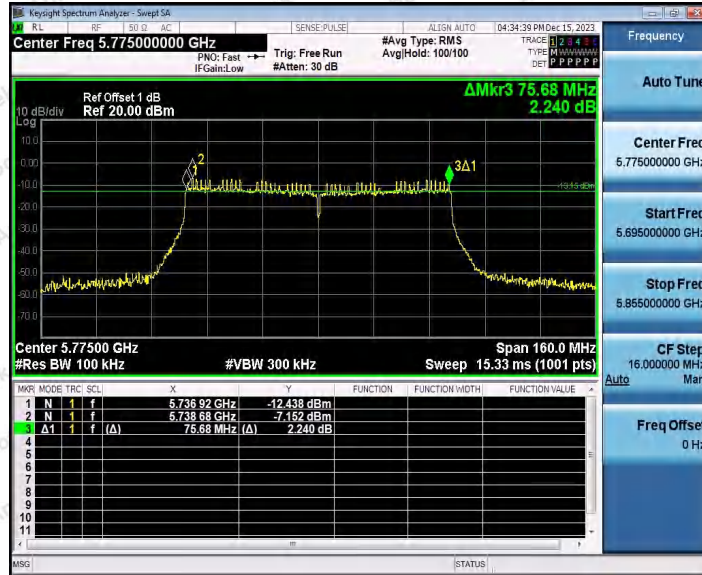

11AC80SISO_Ant2_5775

Shenzhen Anbotek Compliance Laboratory Limited

Address: 1/F., Building D, Sogood Science and Technology Park, Sanwei Community, Hangcheng Street, Bao'an District, Shenzhen, Guangdong, China.
Tel: (86) 0755-26066440 Fax: (86) 0755-26014772 Email: service@anbotek.com

Hotline 400-003-0500
www.anbotek.com.cn