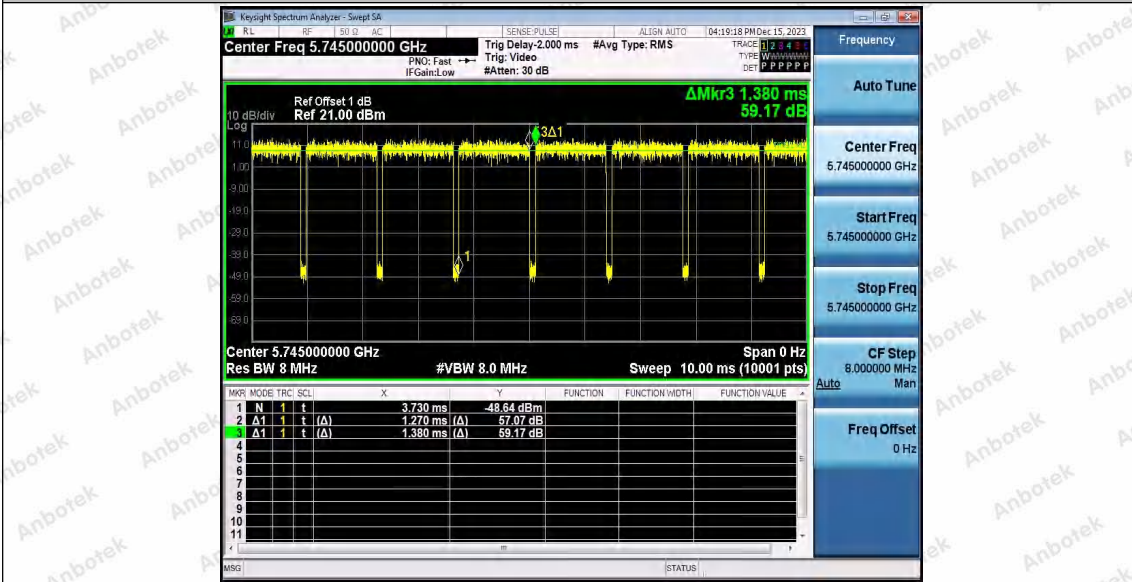

Hotline 400-003-0500  
 www.anbotek.com.cn

11N20SISO\_Ant1\_5745

11N20SISO\_Ant2\_5745