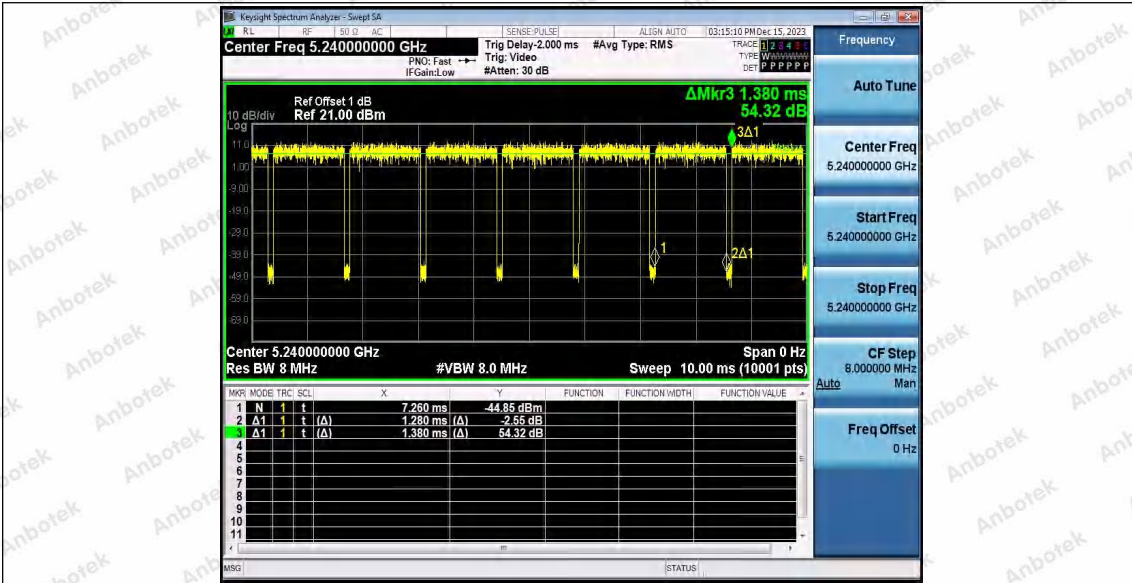

Hotline 400-003-0500  
 www.anbotek.com.cn

11N20SISO\_Ant1\_5745

11N20SISO\_Ant2\_5745