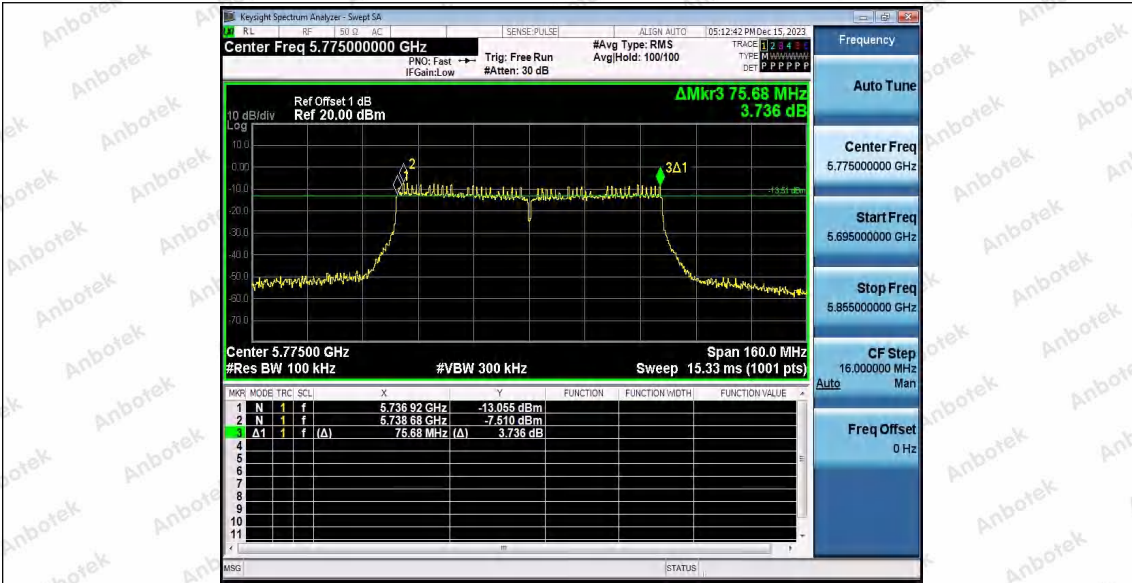

Hotline 400-003-0500  
www.anbotek.com.cn

11AX20SISO\_Ant1\_5745

11AX20SISO\_Ant2\_5745