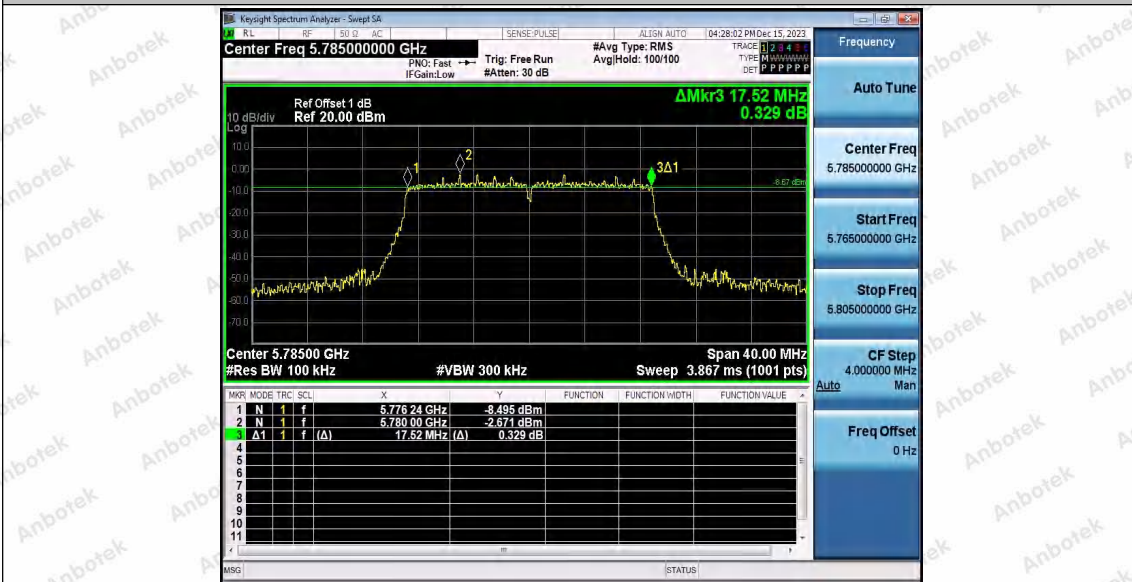

Hotline  
 400-003-0500  
[www.anbotek.com.cn](http://www.anbotek.com.cn)

11AC20SISO\_Ant1\_5785

11AC20SISO\_Ant2\_5785