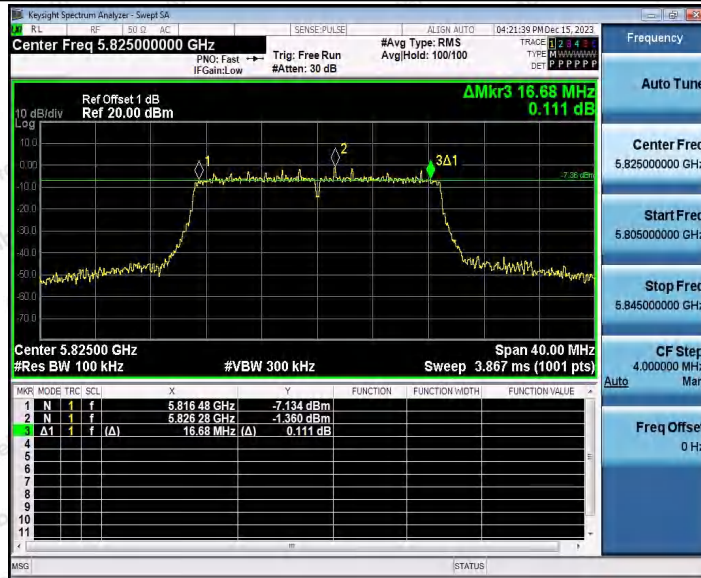

11N20SISO_Ant1_5825