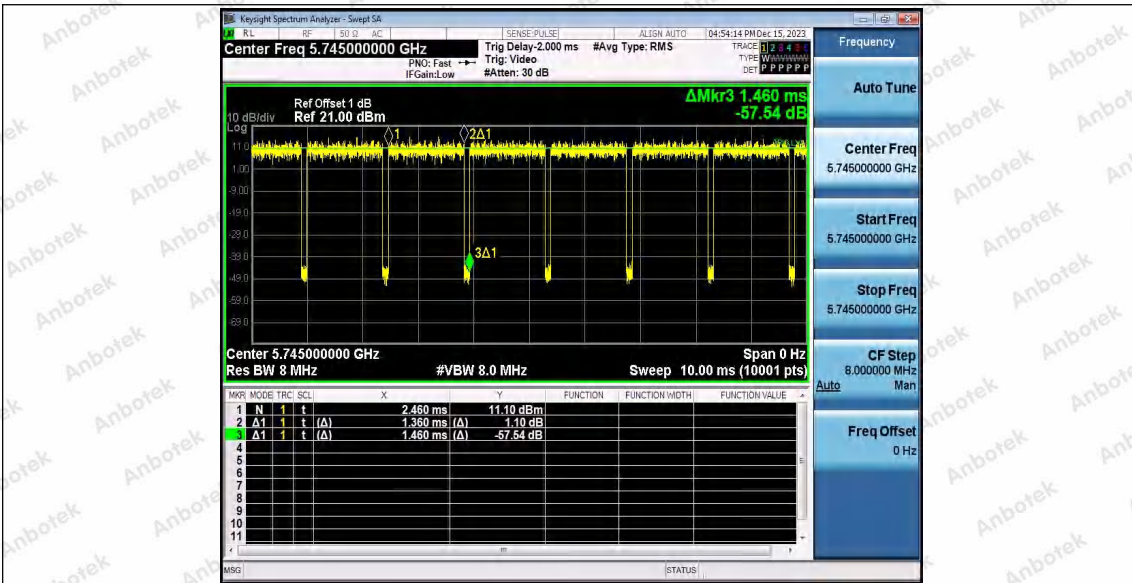

Hotline  
400-003-0500  
www.anbotek.com.cn

11A\_Ant1\_5785

11A\_Ant2\_5785