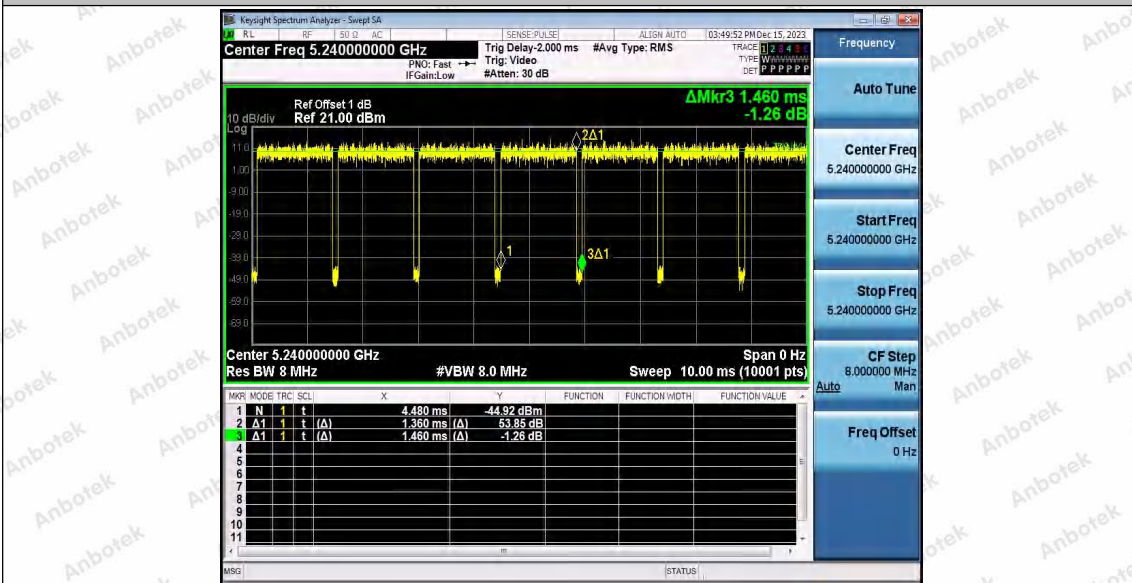

Hotline 400-003-0500  
 www.anbotek.com.cn

11A\_Ant2\_5200

11A\_Ant1\_5240