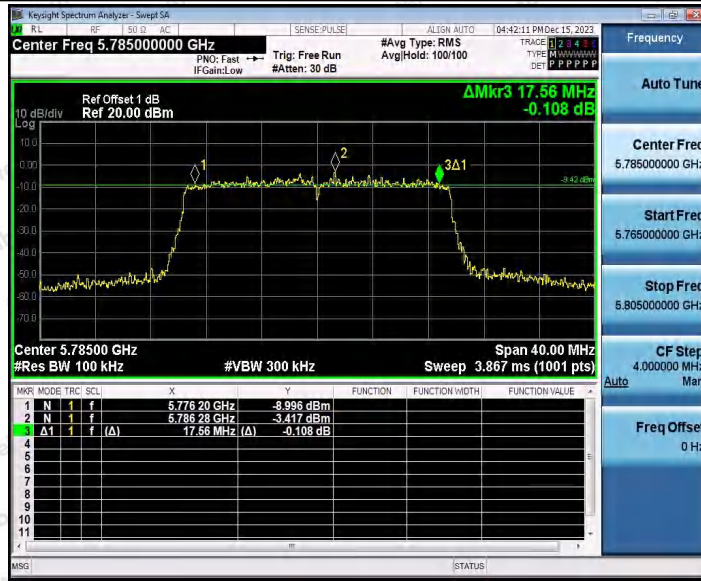

11AX20SISO_Ant1_5785