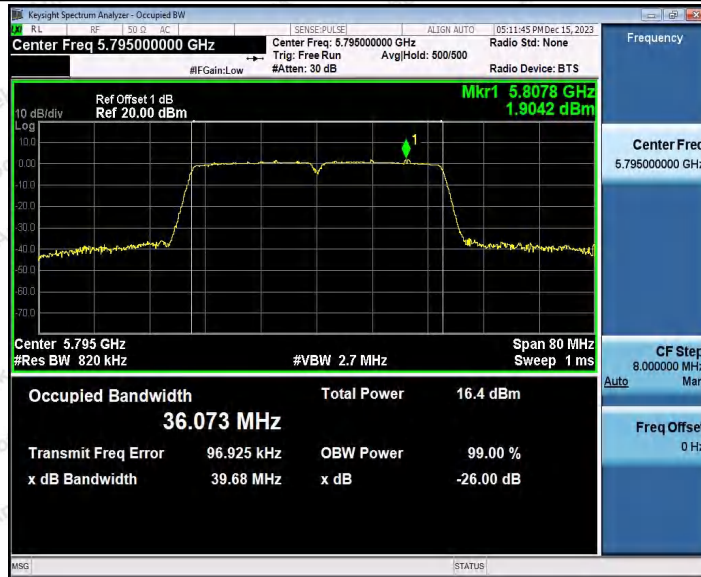

11AC40SISO_Ant2_5795

11AC80SISO_Ant1_5210

Shenzhen Anbotek Compliance Laboratory Limited

Address: 1/F., Building D, Sogood Science and Technology Park, Sanwei Community, Hangcheng Street, Bao'an District, Shenzhen, Guangdong, China.
Tel: (86) 0755-26066440 Fax: (86) 0755-26014772 Email: service@anbotek.com

Hotline
400-003-0500
www.anbotek.com.cn