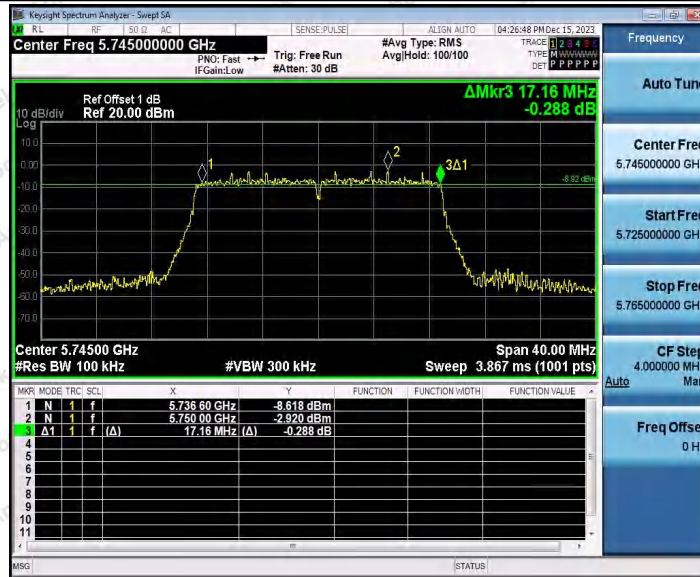

Hotline 400-003-0500  
www.anbotek.com.cn

11N40SISO\_Ant2\_5795

11AC20SISO\_Ant1\_5745

11AC20SISO\_Ant2\_5745