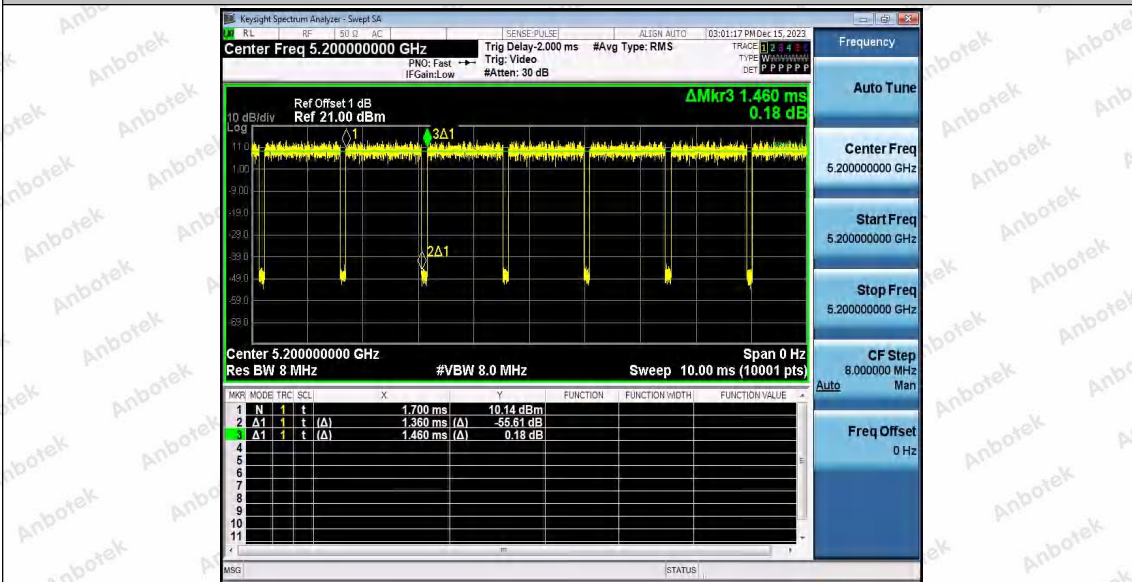

11A_Ant1_5240