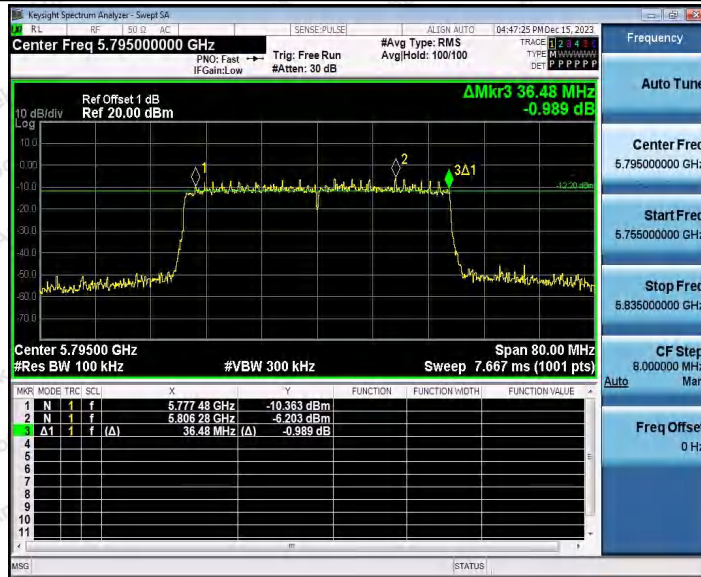

11AX40SISO_Ant2_5795

Shenzhen Anbotek Compliance Laboratory Limited

Address: 1/F., Building D, Sogood Science and Technology Park, Sanwei Community, Hangcheng Street, Bao'an District, Shenzhen, Guangdong, China.
Tel: (86) 0755-26066440 Fax: (86) 0755-26014772 Email: service@anbotek.com

Hotline 400-003-0500
www.anbotek.com.cn