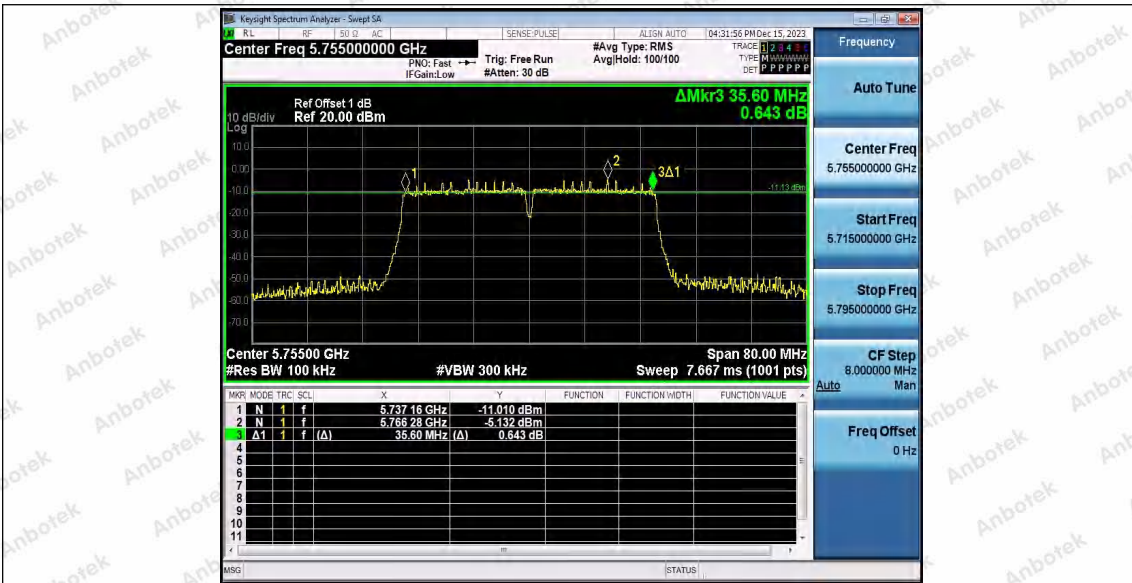

Hotline 400-003-0500  
www.anbotek.com.cn

11AC40SISO\_Ant2\_5755

11AC40SISO\_Ant1\_5795