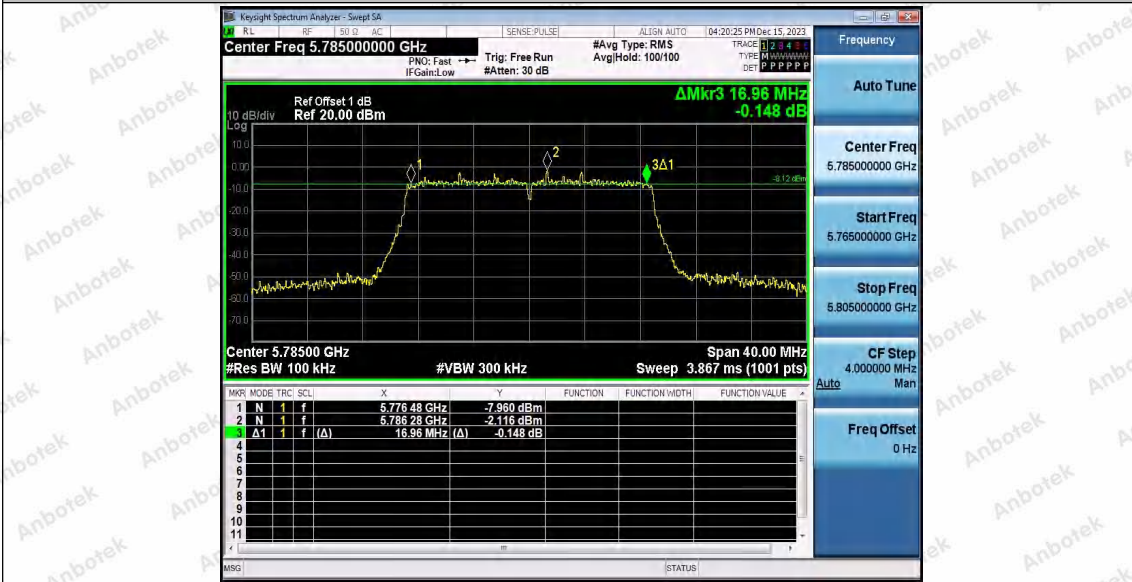

Hotline 400-003-0500  
www.anbotek.com.cn

11N20SISO\_Ant1\_5785

11N20SISO\_Ant2\_5785