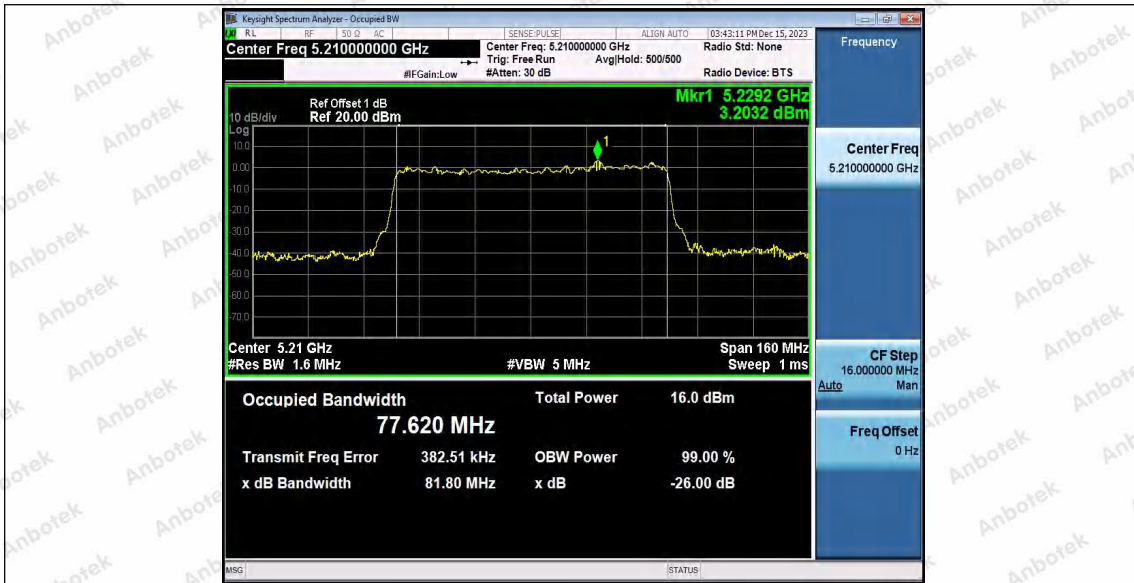

Shenzhen Anbotek Compliance Laboratory Limited

Address: 1/F., Building D, Sogood Science and Technology Park, Sanwei Community, Hangcheng Street, Bao'an District, Shenzhen, Guangdong, China.
Tel: (86) 0755-26066440 Fax: (86) 0755-26014772 Email: service@anbotek.com

Hotline 400-003-0500
www.anbotek.com.cn