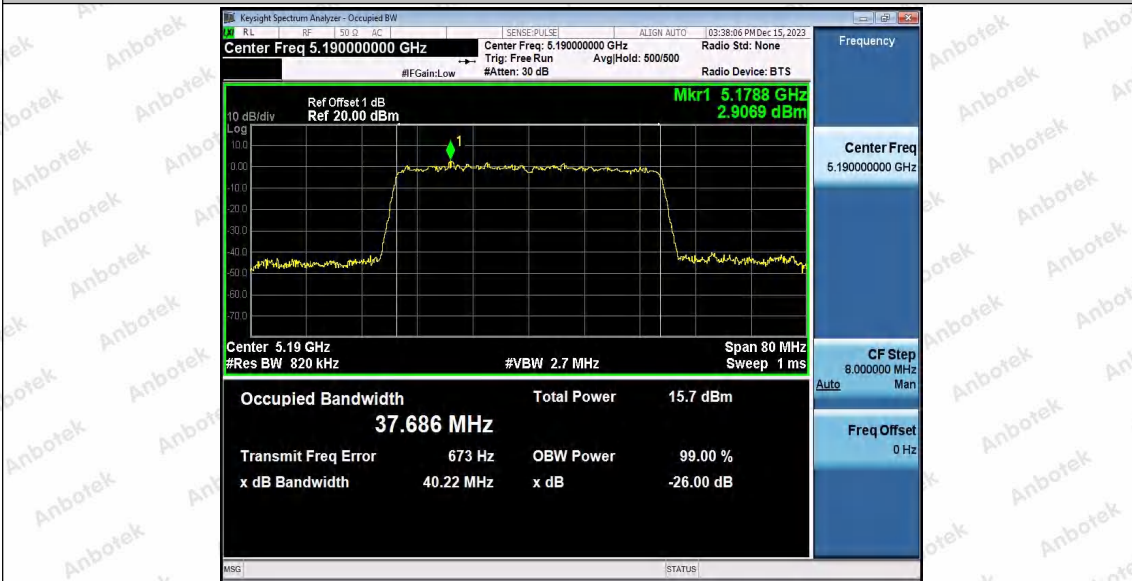

Hotline 400-003-0500  
 www.anbotek.com.cn

11AX40SISO\_Ant1\_5190

11AX40SISO\_Ant2\_5190