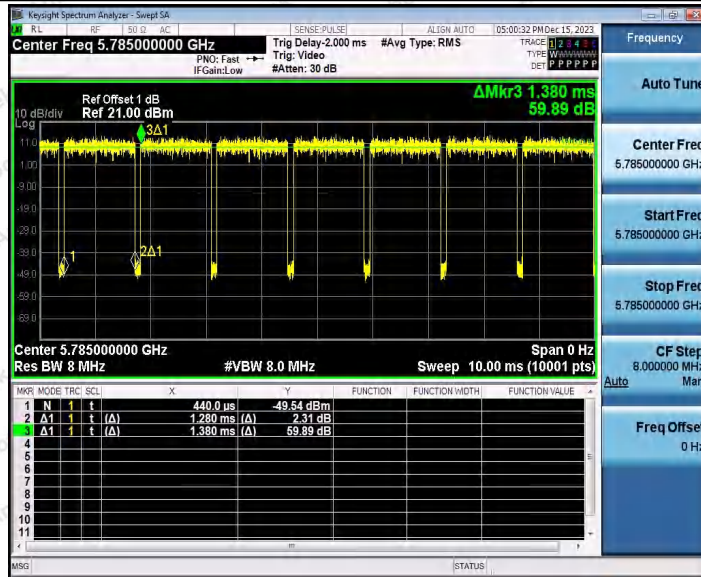

11N20SISO_Ant1_5825

Shenzhen Anbotek Compliance Laboratory Limited

Address: 1/F., Building D, Sogood Science and Technology Park, Sanwei Community, Hangcheng Street, Bao'an District, Shenzhen, Guangdong, China.
Tel: (86) 0755-26066440 Fax: (86) 0755-26014772 Email: service@anbotek.com

Hotline 400-003-0500
www.anbotek.com.cn