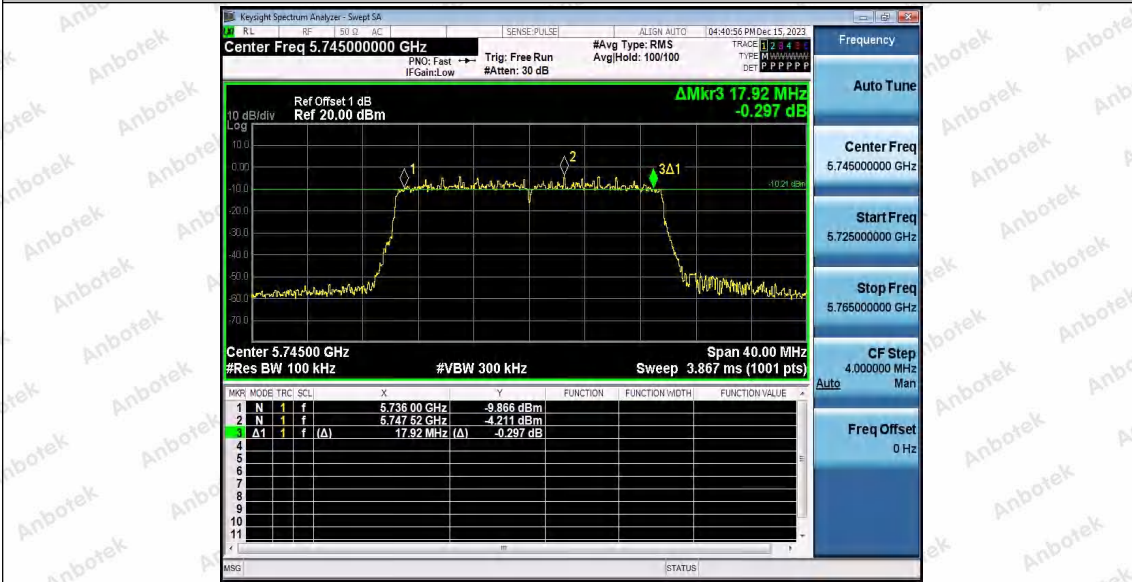

Hotline 400-003-0500  
www.anbotek.com.cn

11AX20SISO\_Ant1\_5745

11AX20SISO\_Ant2\_5745