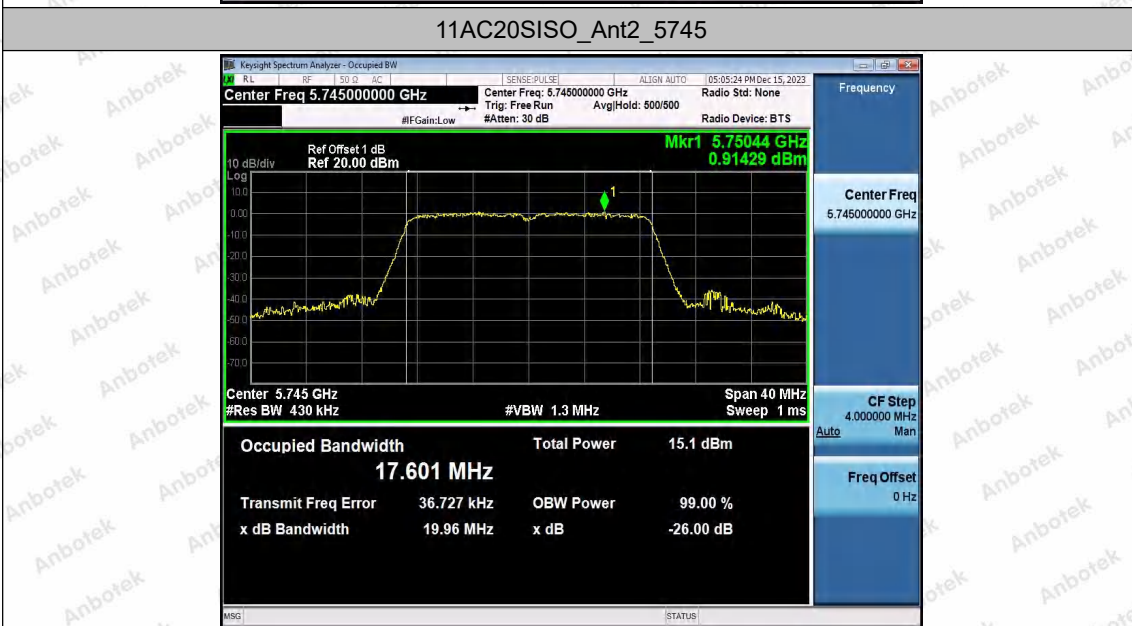

Shenzhen Anbotek Compliance Laboratory Limited

Address: 1/F., Building D, Sogood Science and Technology Park, Sanwei Community, Hangcheng Street, Bao'an District, Shenzhen, Guangdong, China.
Tel: (86) 0755-26066440 Fax: (86) 0755-26014772 Email: service@anbotek.com

Hotline
400-003-0500
www.anbotek.com.cn