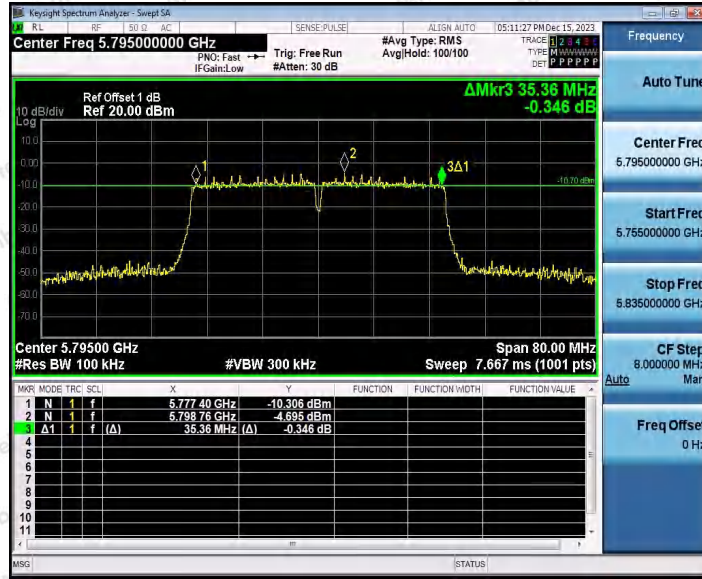

11AC40SISO_Ant2_5795

11AC80SISO_Ant1_5775