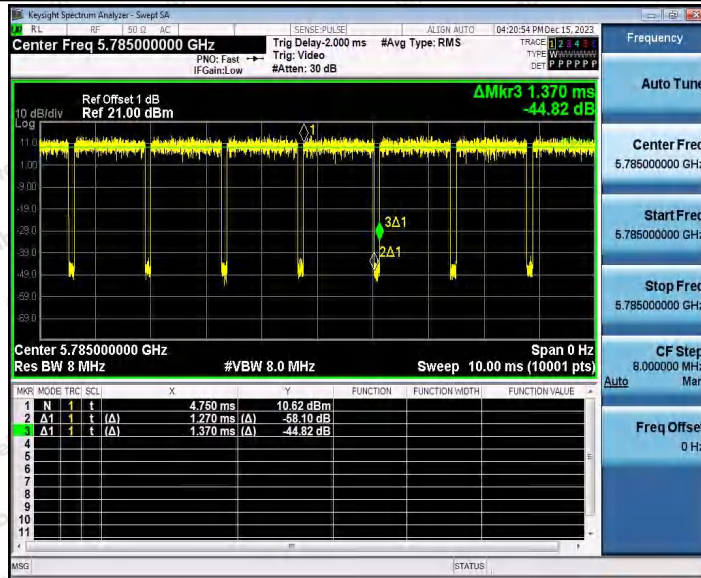

11N20SISO_Ant2_5785