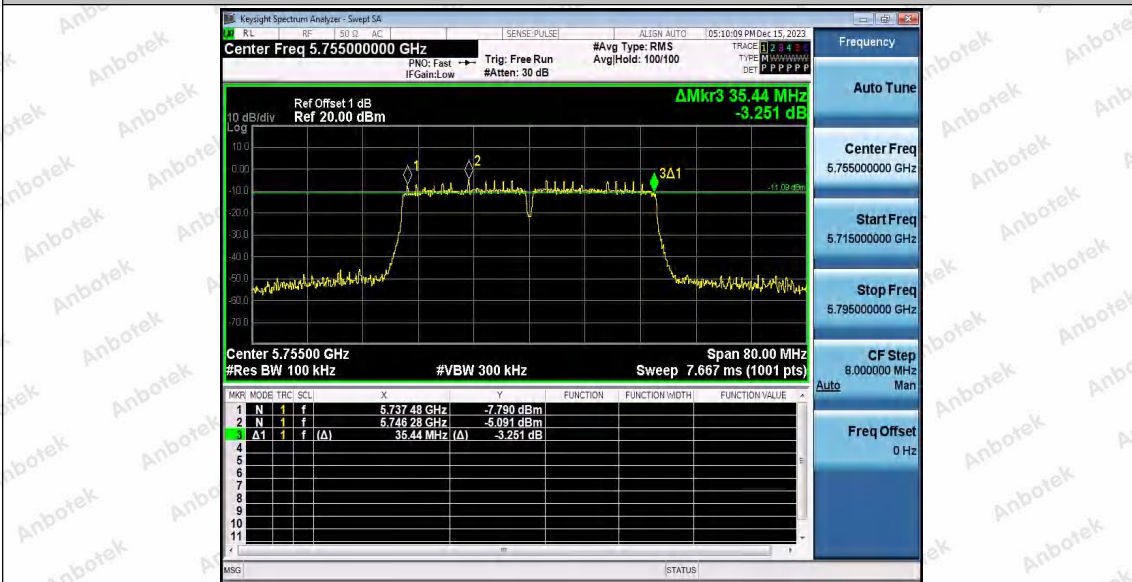

Hotline 400-003-0500  
www.anbotek.com.cn

11AC40SISO\_Ant2\_5755

11AC40SISO\_Ant1\_5795