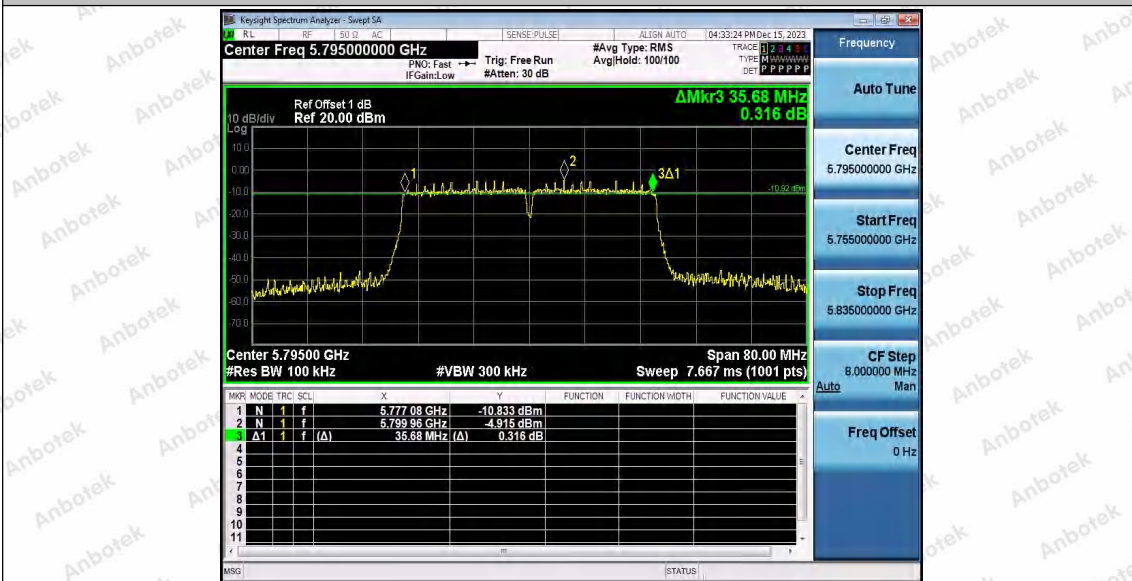

Hotline 400-003-0500  
www.anbotek.com.cn

11AC40SISO\_Ant2\_5755

11AC40SISO\_Ant1\_5795