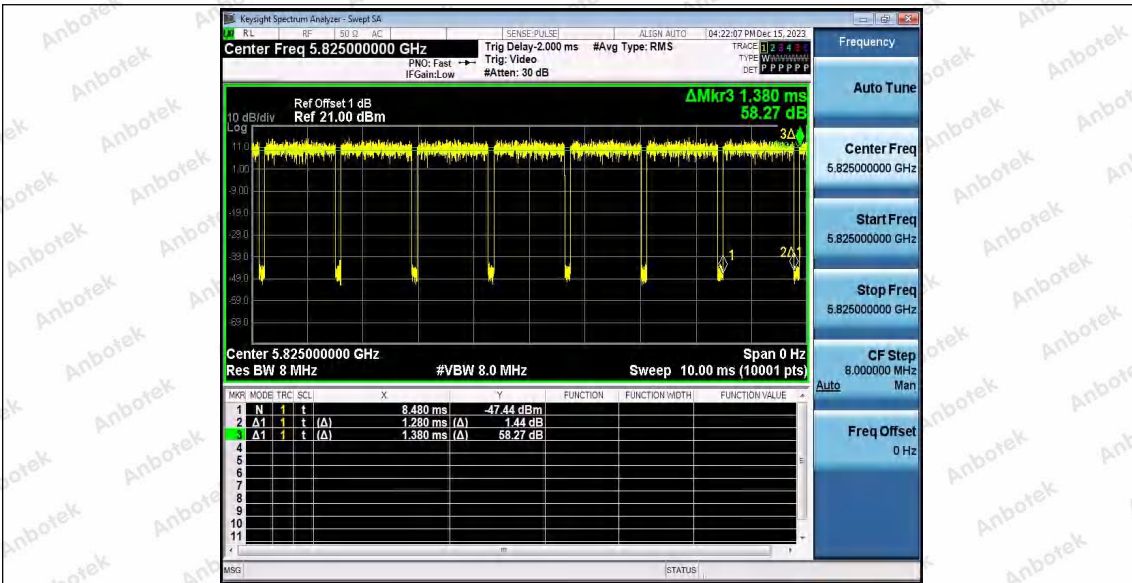

11N20SISO_Ant2_5825