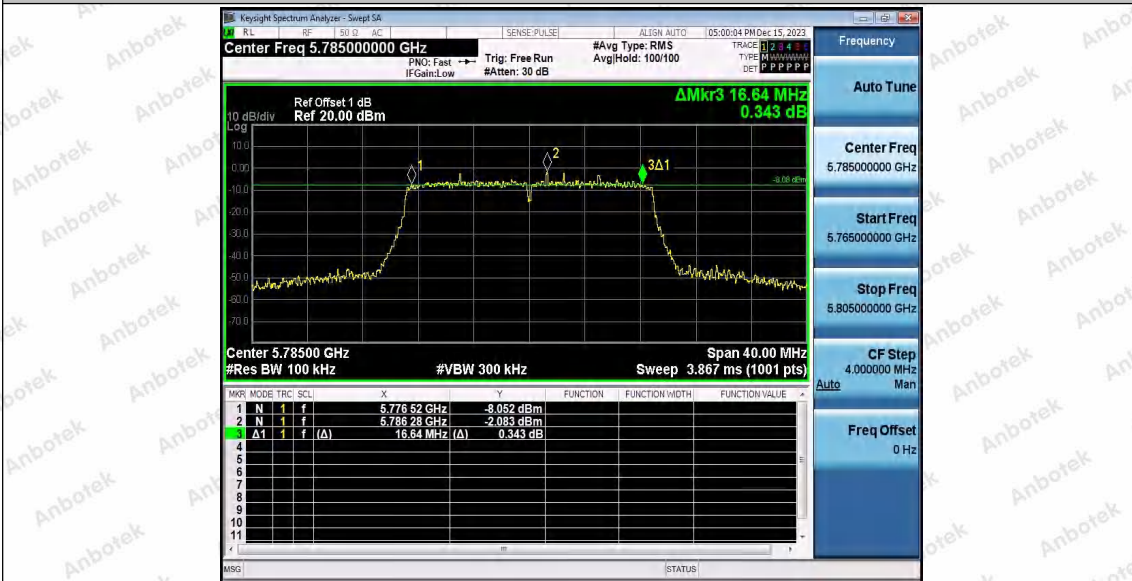

Hotline 400-003-0500  
www.anbotek.com.cn

11N20SISO\_Ant1\_5785

11N20SISO\_Ant2\_5785