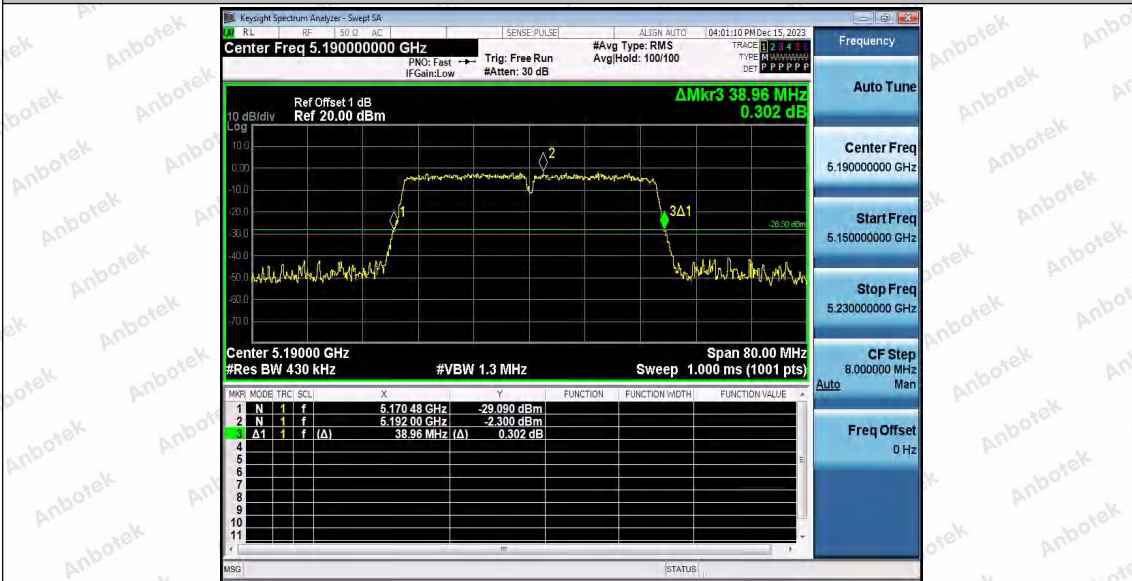

Hotline  
400-003-0500  
www.anbotek.com.cn

11AC20SISO\_Ant2\_5825

11AC40SISO\_Ant1\_5190