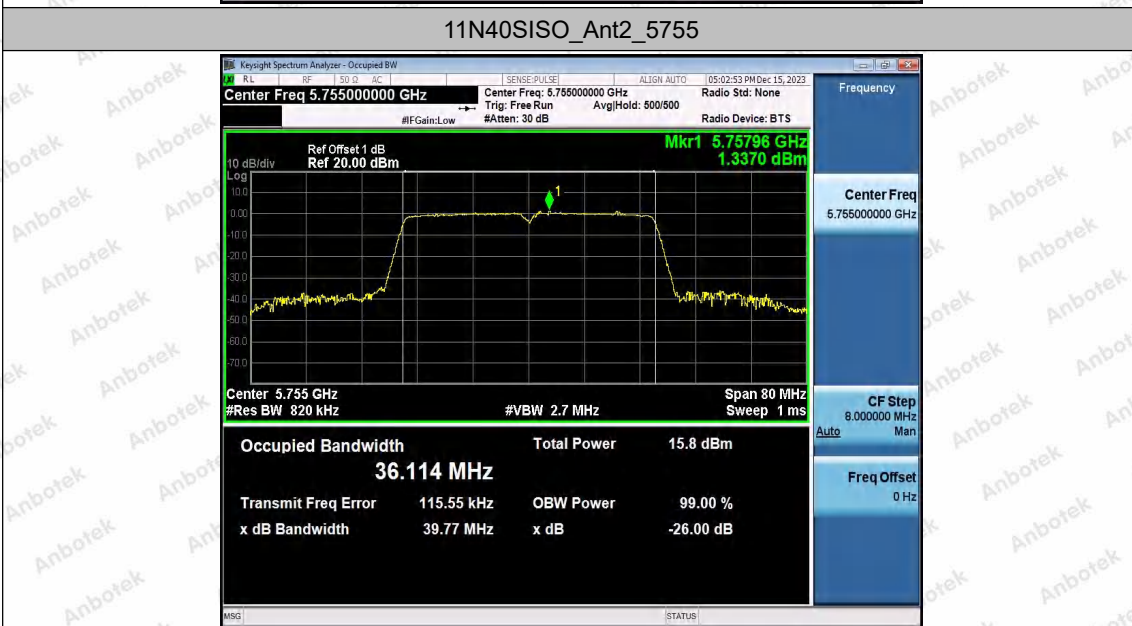

Shenzhen Anbotek Compliance Laboratory Limited

Address: 1/F., Building D, Sogood Science and Technology Park, Sanwei Community, Hangcheng Street, Bao'an District, Shenzhen, Guangdong, China.
Tel: (86) 0755-26066440 Fax: (86) 0755-26014772 Email: service@anbotek.com

Hotline 400-003-0500
www.anbotek.com.cn