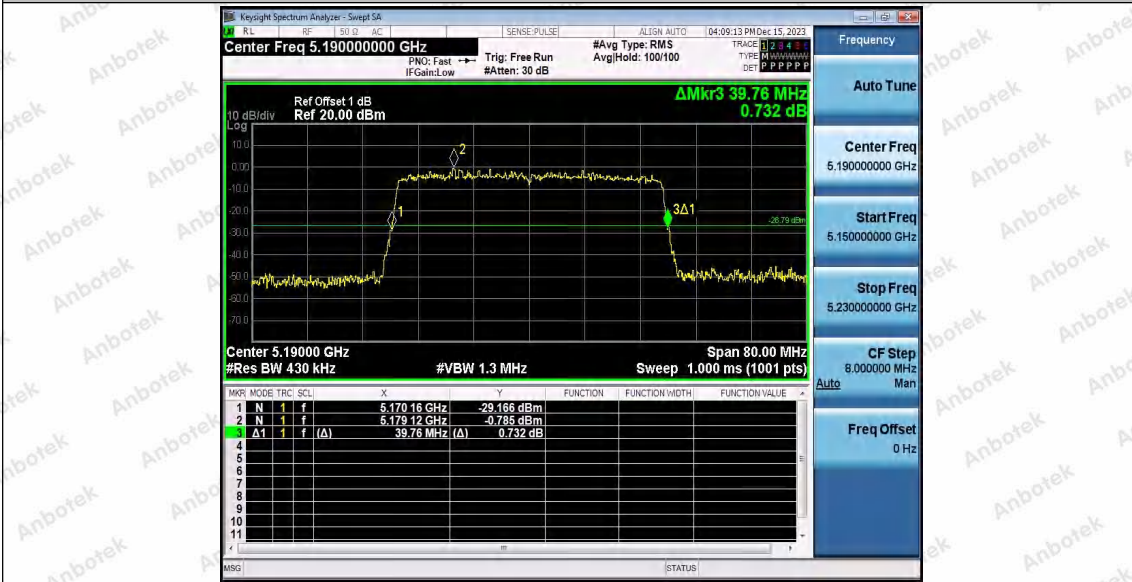

Hotline  
400-003-0500  
www.anbotek.com.cn

11AX40SISO\_Ant1\_5190

11AX40SISO\_Ant2\_5190