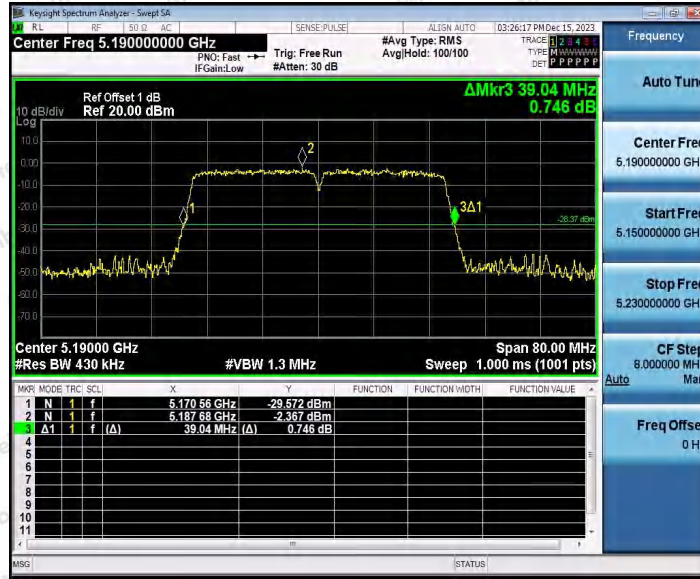

11AC40SISO_Ant2_5190

11AC40SISO_Ant1_5230