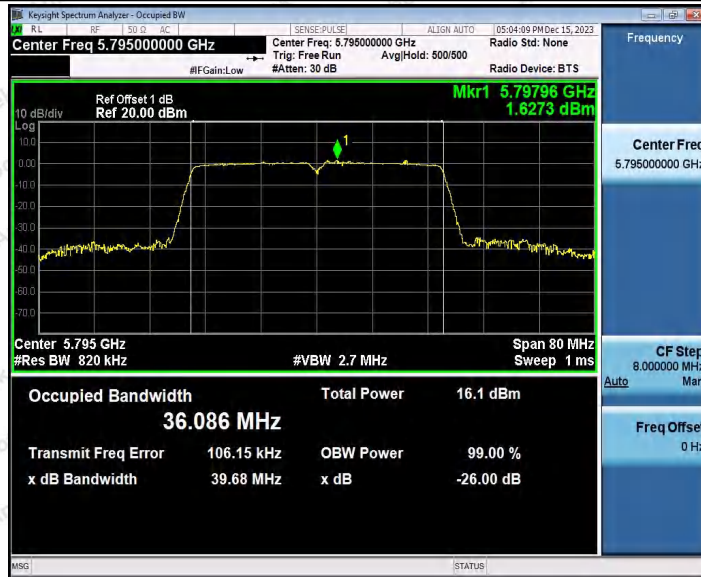

11N40SISO_Ant2_5795

11AC20SISO_Ant1_5180

Shenzhen Anbotek Compliance Laboratory Limited

Address: 1/F., Building D, Sogood Science and Technology Park, Sanwei Community, Hangcheng Street, Bao'an District, Shenzhen, Guangdong, China.
Tel: (86) 0755-26066440 Fax: (86) 0755-26014772 Email: service@anbotek.com

Hotline 400-003-0500
www.anbotek.com.cn