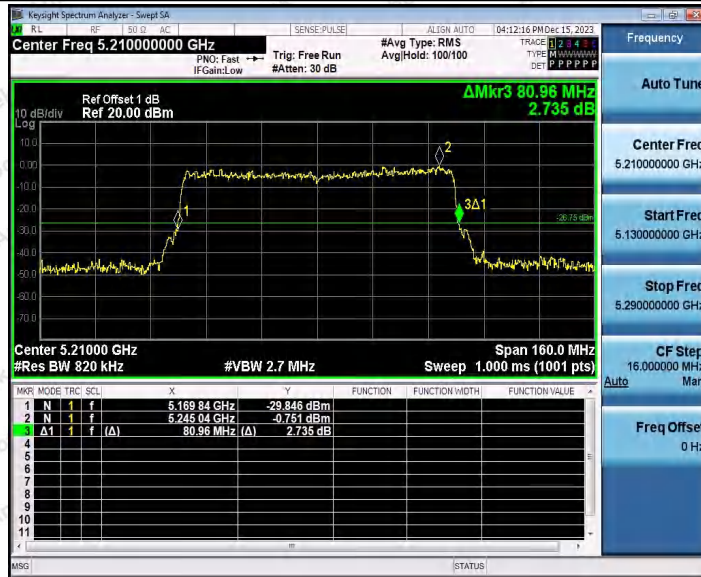

11AX80SISO_Ant1_5210

11AX80SISO_Ant2_5210

Shenzhen Anbotek Compliance Laboratory Limited

Address: 1/F., Building D, Sogood Science and Technology Park, Sanwei Community, Hangcheng Street, Bao'an District, Shenzhen, Guangdong, China.
Tel: (86) 0755-26066440 Fax: (86) 0755-26014772 Email: service@anbotek.com

Hotline 400-003-0500
www.anbotek.com.cn