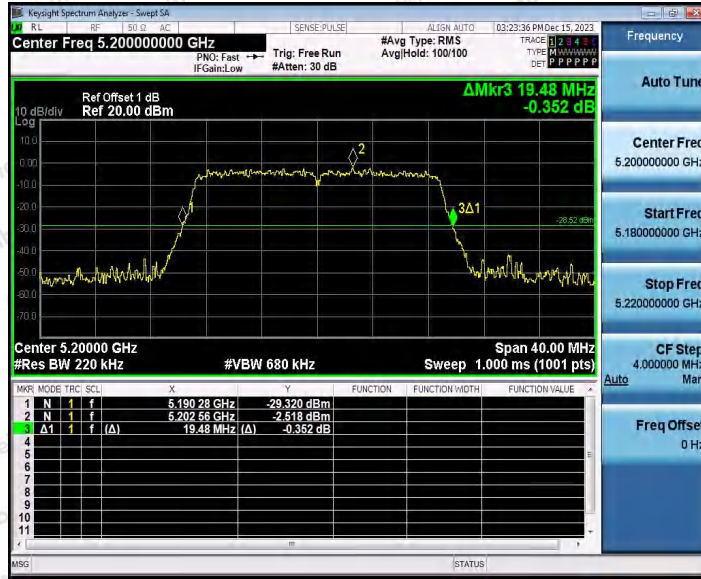

11AC20SISO_Ant2_5200

11AC20SISO_Ant1_5240