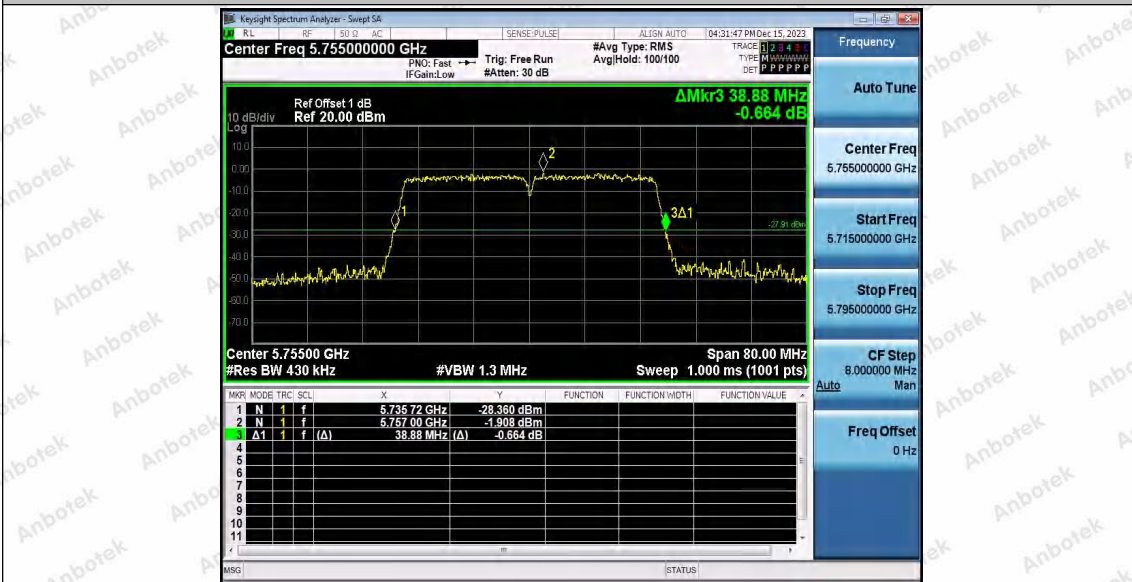

Hotline  
400-003-0500  
www.anbotek.com.cn

11AC40SISO\_Ant1\_5755

11AC40SISO\_Ant2\_5755