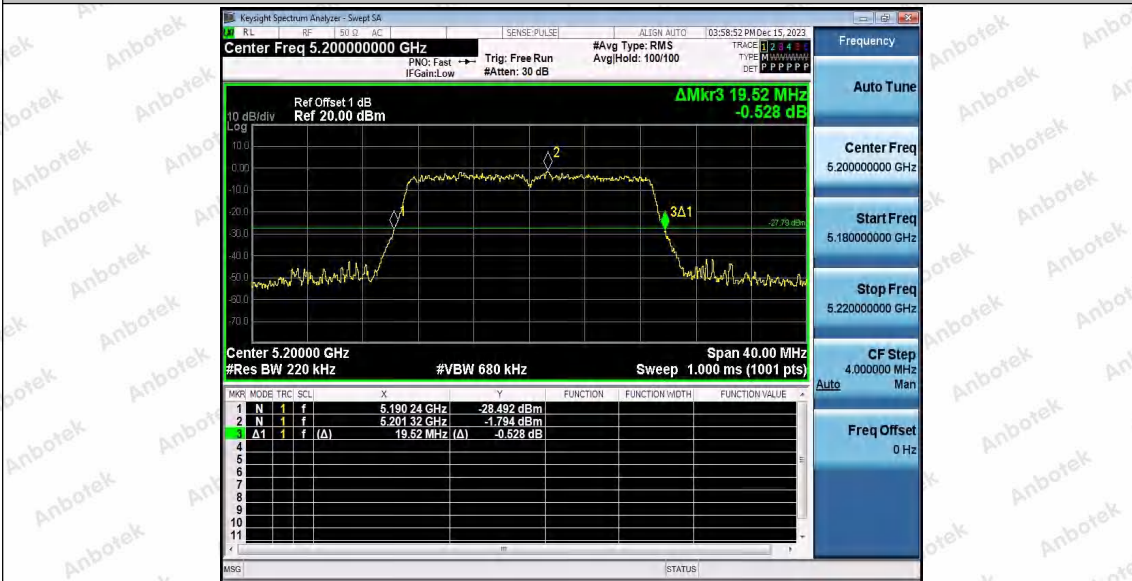

Hotline 400-003-0500  
www.anbotek.com.cn

11AC20SISO\_Ant2\_5180

11AC20SISO\_Ant1\_5200