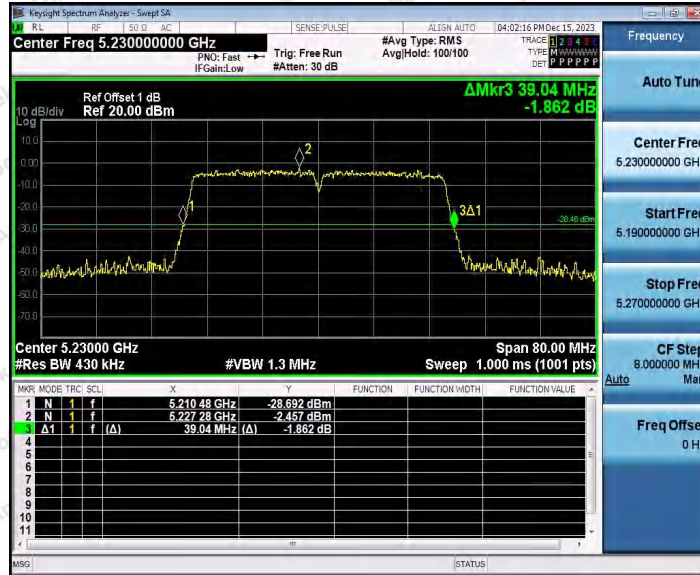

11AC40SISO_Ant2_5230

Shenzhen Anbotek Compliance Laboratory Limited

Address: 1/F., Building D, Sogood Science and Technology Park, Sanwei Community, Hangcheng Street, Bao'an District, Shenzhen, Guangdong, China.
Tel: (86) 0755-26066440 Fax: (86) 0755-26014772 Email: service@anbotek.com

Hotline
400-003-0500
www.anbotek.com.cn