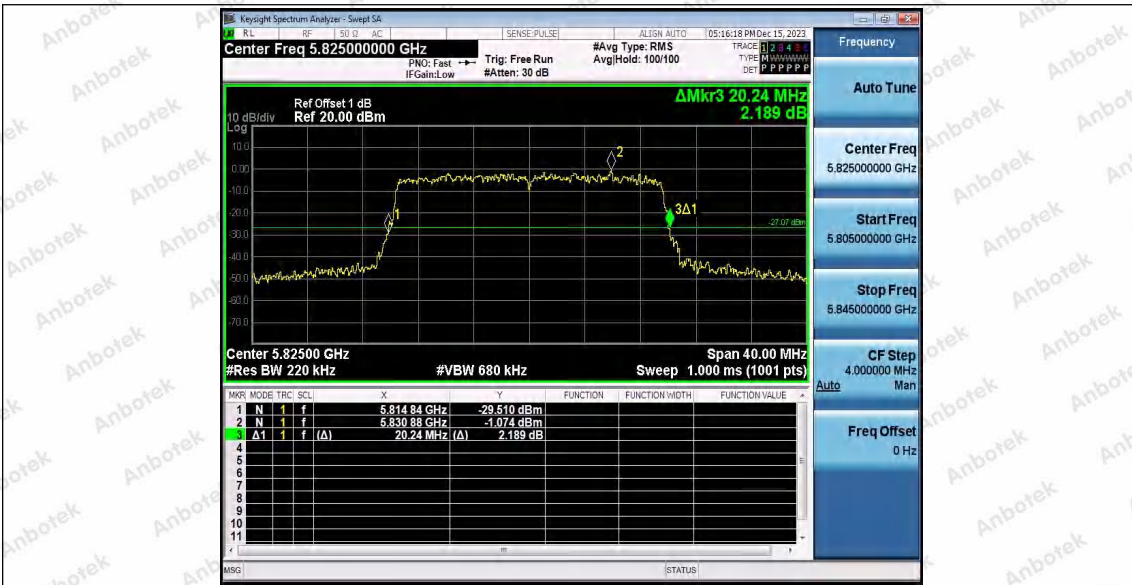

11AX40SISO_Ant1_5190