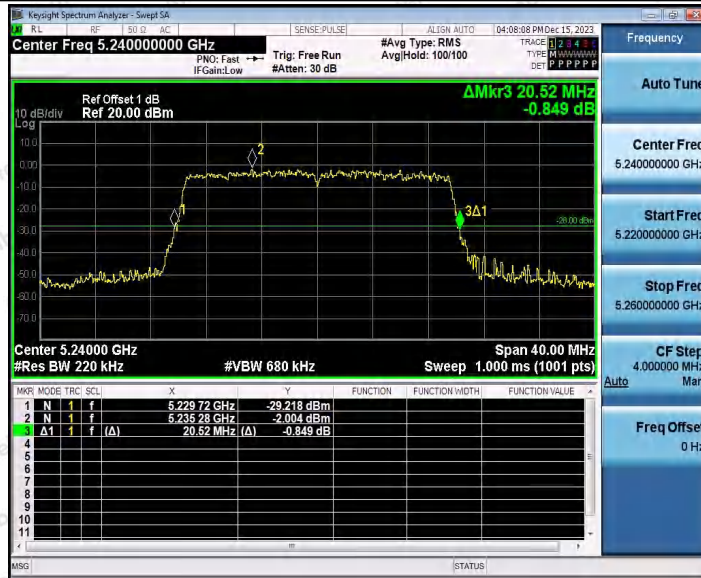

11AX20SISO_Ant1_5240