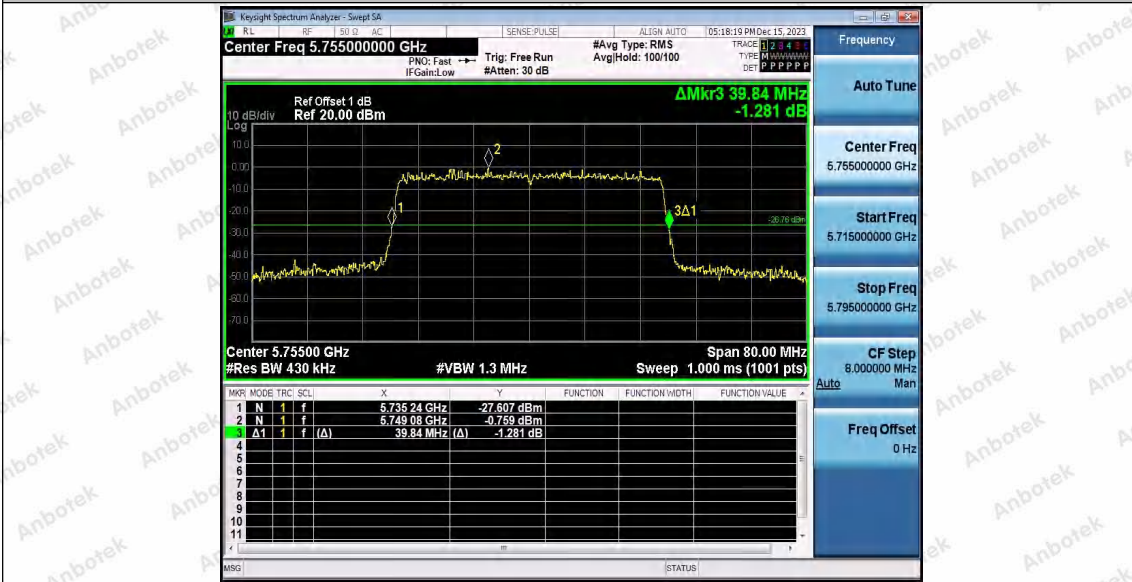

Hotline 400-003-0500  
www.anbotek.com.cn

11AX40SISO\_Ant2\_5755

11AX40SISO\_Ant1\_5795