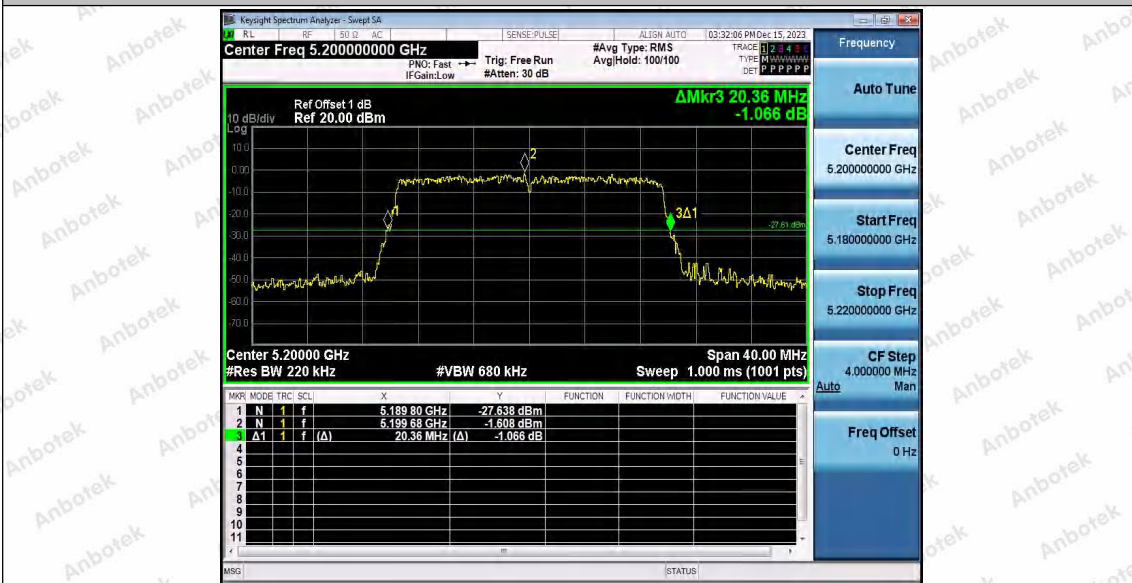

Hotline 400-003-0500  
 www.anbotek.com.cn

11AX20SISO\_Ant1\_5200

11AX20SISO\_Ant2\_5200