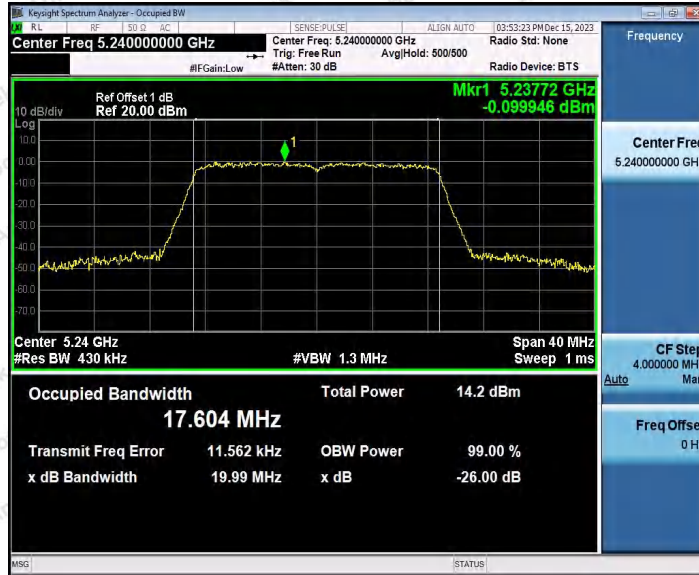

11N20SISO_Ant2_5240

Shenzhen Anbotek Compliance Laboratory Limited

Address: 1/F., Building D, Sogood Science and Technology Park, Sanwei Community, Hangcheng Street, Bao'an District, Shenzhen, Guangdong, China.
Tel: (86) 0755-26066440 Fax: (86) 0755-26014772 Email: service@anbotek.com

Hotline 400-003-0500
www.anbotek.com.cn