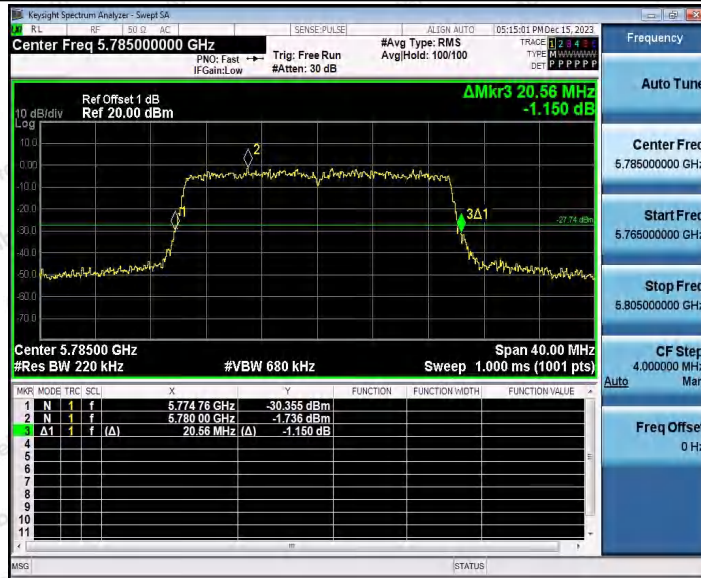

11AX20SISO_Ant2_5785

11AX20SISO_Ant1_5825