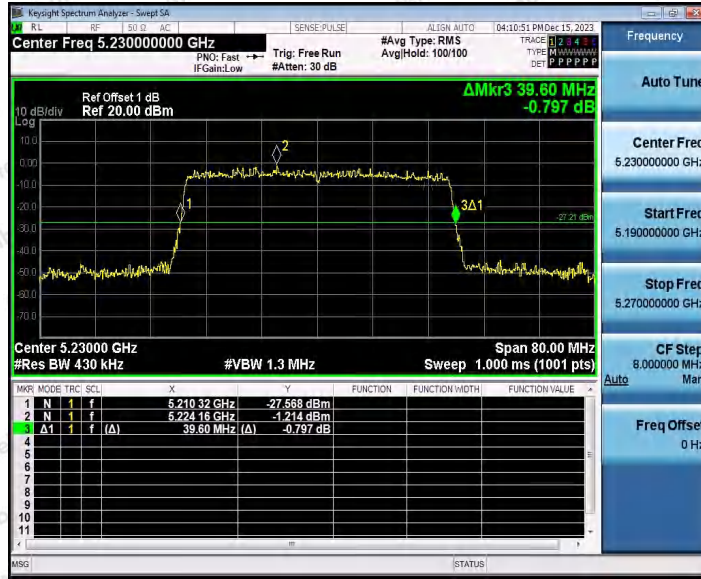

11AX40SISO_Ant1_5230