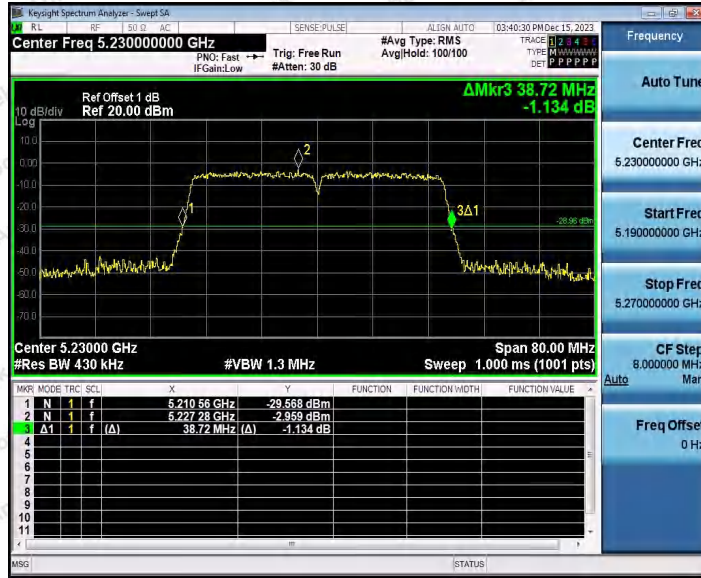

11AX40SISO_Ant2_5230

11AX40SISO_Ant1_5755

Shenzhen Anbotek Compliance Laboratory Limited

Address: 1/F., Building D, Sogood Science and Technology Park, Sanwei Community, Hangcheng Street, Bao'an District, Shenzhen, Guangdong, China.
Tel: (86) 0755-26066440 Fax: (86) 0755-26014772 Email: service@anbotek.com

Hotline 400-003-0500
www.anbotek.com.cn