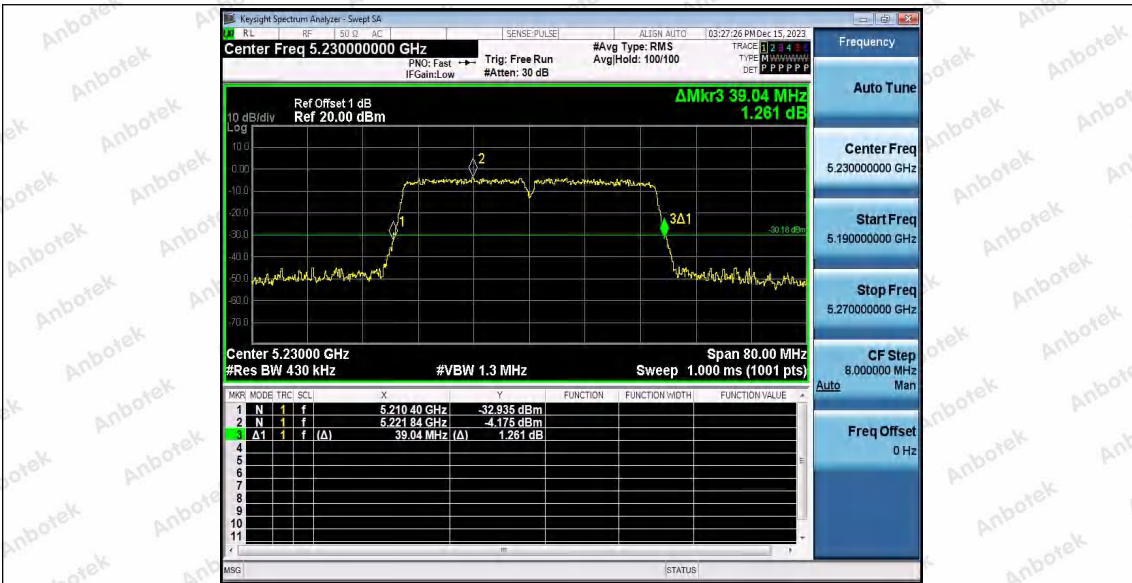

Hotline  
400-003-0500  
www.anbotek.com.cn

11AC40SISO\_Ant1\_5755

11AC40SISO\_Ant2\_5755