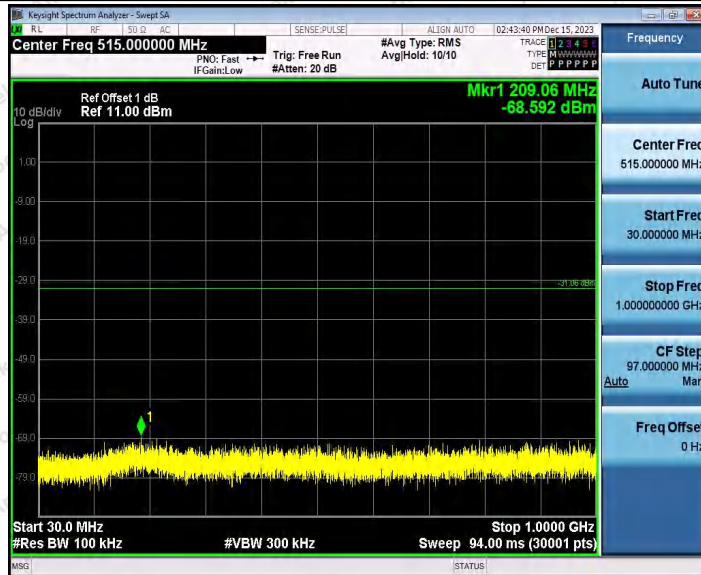

11AX40SISO_Ant1_2422_30~1000

11AX40SISO_Ant1_2422_1000~26500

Shenzhen Anbotek Compliance Laboratory Limited

Address: 1/F., Building D, Sogood Science and Technology Park, Sanwei Community, Hangcheng Street, Bao'an District, Shenzhen, Guangdong, China.
Tel: (86) 0755-26066440 Fax: (86) 0755-26014772 Email: service@anbotek.com

Hotline
400-003-0500
www.anbotek.com.cn