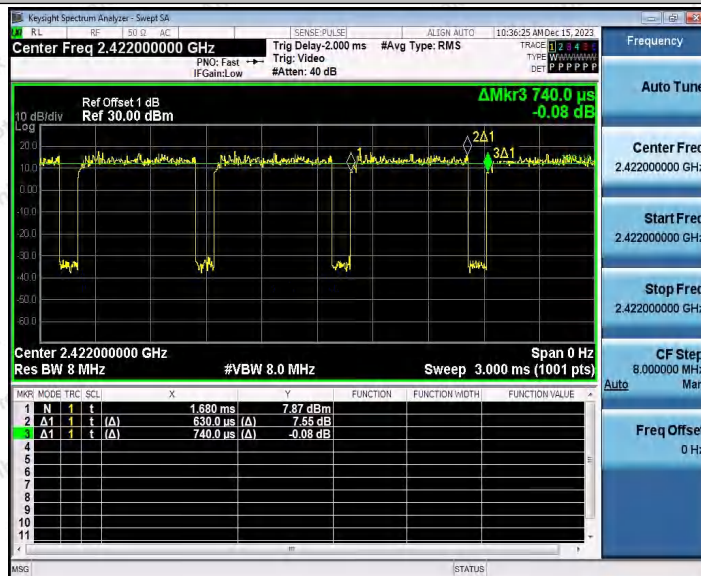

Hotline 400-003-0500
 www.anbotek.com.cn

11N40SISO_Ant1_2422

11N40SISO_Ant2_2422

Shenzhen Anbotek Compliance Laboratory Limited

Address: 1/F., Building D, Sogood Science and Technology Park, Sanwei Community, Hangcheng Street, Bao'an District, Shenzhen, Guangdong, China.
 Tel: (86) 0755-26066440 Fax: (86) 0755-26014772 Email: service@anbotek.com