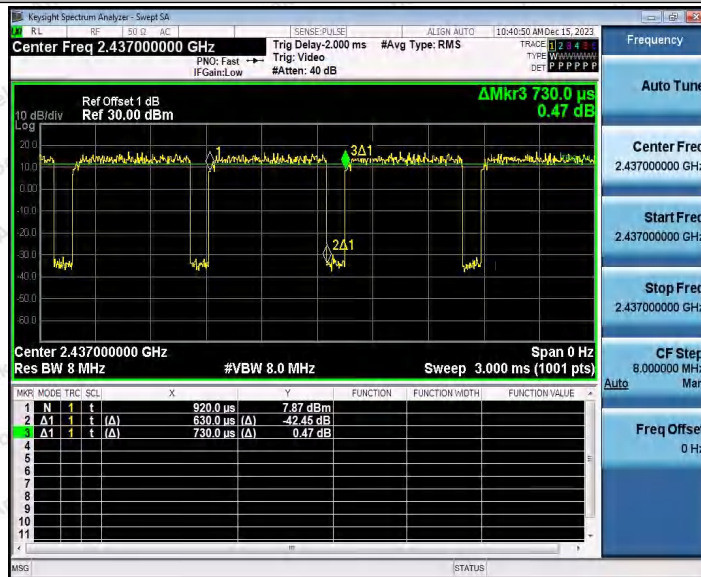

11N40SISO_Ant2_2437

11N40SISO_Ant1_2452

Shenzhen Anbotek Compliance Laboratory Limited

Address: 1/F., Building D, Sogood Science and Technology Park, Sanwei Community, Hangcheng Street, Bao'an District, Shenzhen, Guangdong, China.
Tel: (86) 0755-26066440 Fax: (86) 0755-26014772 Email: service@anbotek.com

Hotline 400-003-0500
www.anbotek.com.cn