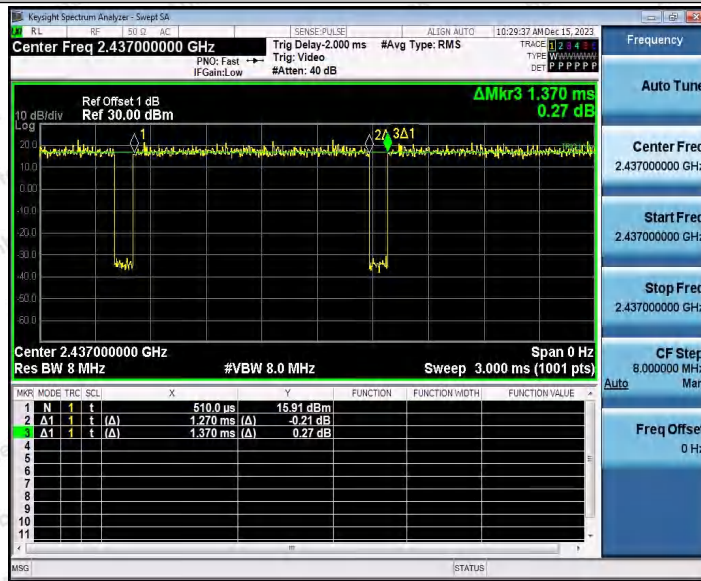

11N20SISO_Ant2_2437