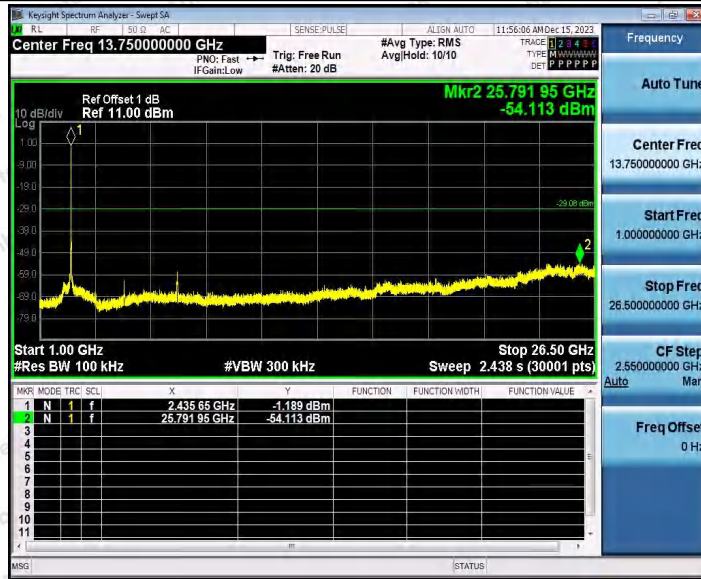

11AX20SISO_Ant1_2437_1000~26500