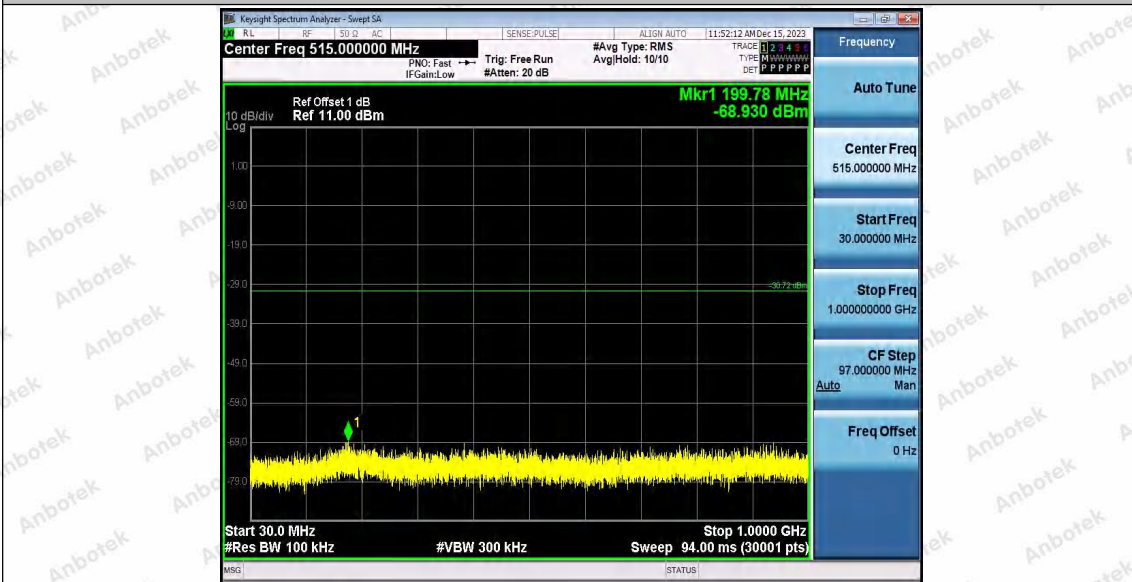

11AX20SISO_Ant1_2412_30~1000