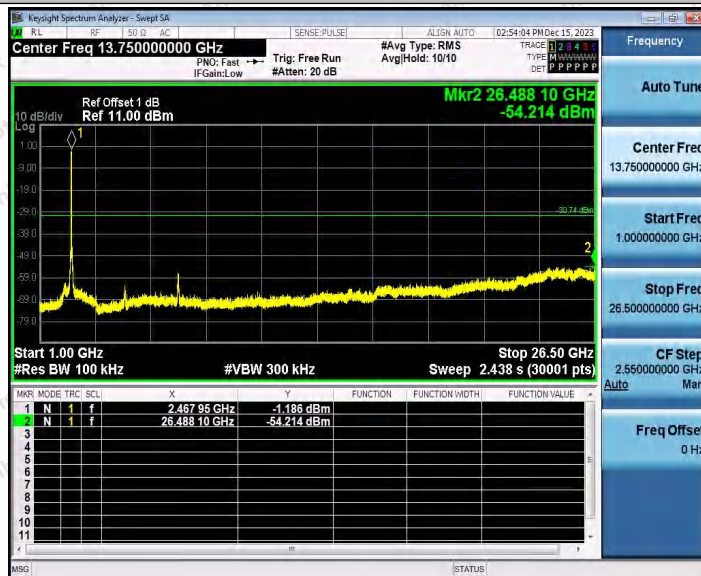

Hotline 400-003-0500
www.anbotek.com.cn

11AX40SISO_Ant1_2452_30~1000

11AX40SISO_Ant1_2452_1000~26500

Shenzhen Anbotek Compliance Laboratory Limited

Address: 1/F., Building D, Sogood Science and Technology Park, Sanwei Community, Hangcheng Street, Bao'an District, Shenzhen, Guangdong, China.
Tel: (86) 0755-26066440 Fax: (86) 0755-26014772 Email: service@anbotek.com