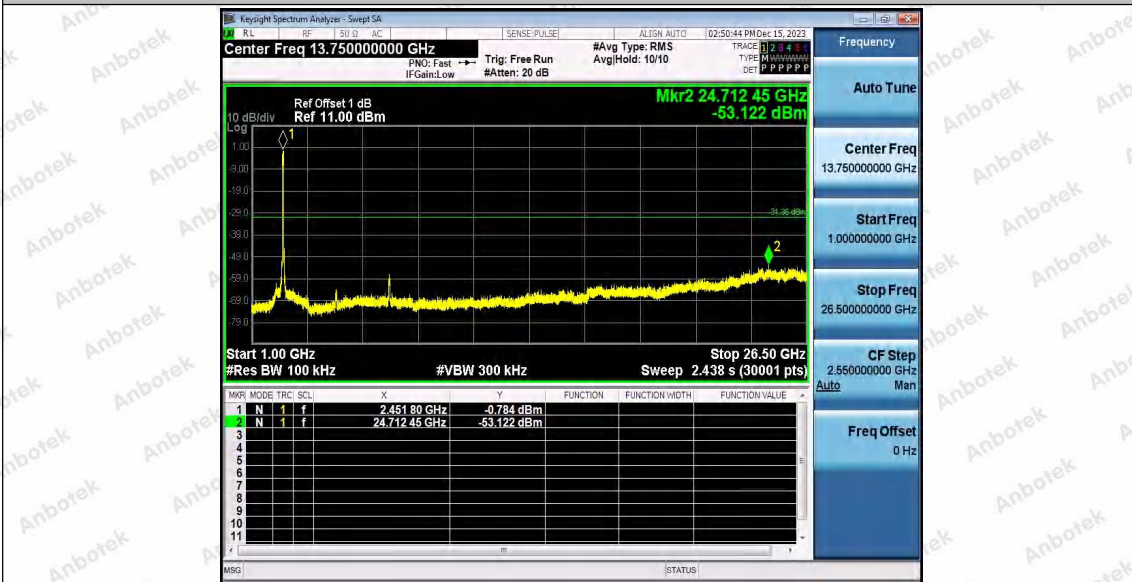

11AX40SISO_Ant1_2437_1000~26500