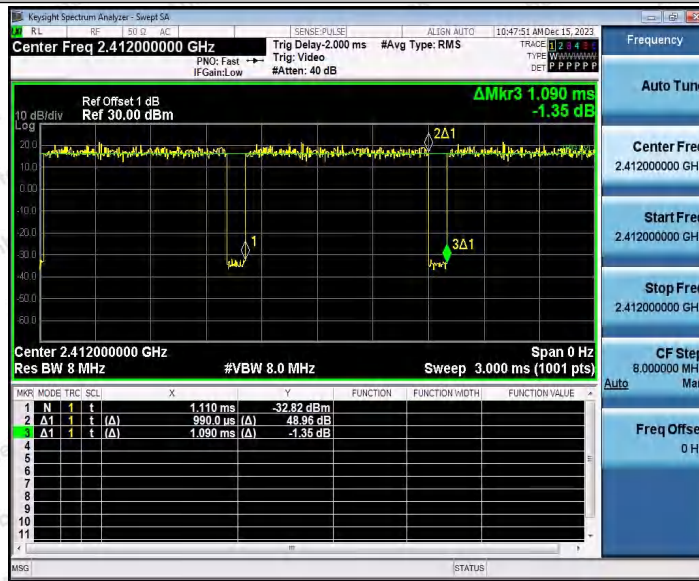

11AX20SISO_Ant2_2412