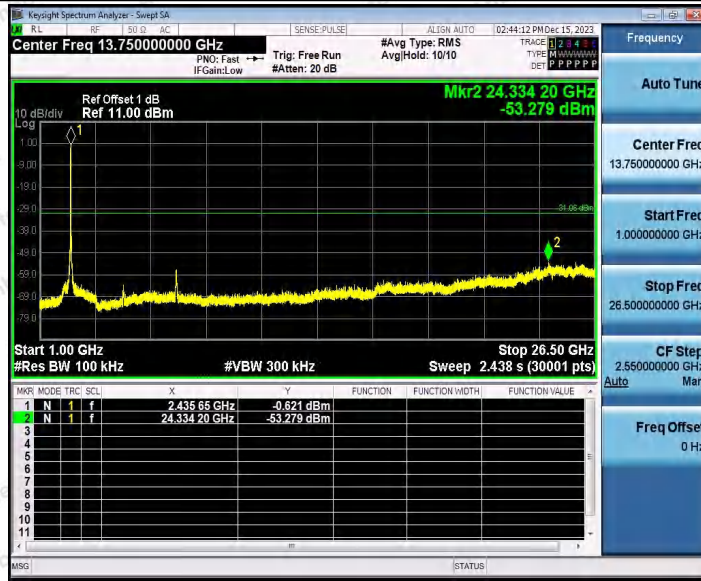

Shenzhen Anbotek Compliance Laboratory Limited

Address: 1/F., Building D, Sogood Science and Technology Park, Sanwei Community, Hangcheng Street, Bao'an District, Shenzhen, Guangdong, China.
Tel: (86) 0755-26066440 Fax: (86) 0755-26014772 Email: service@anbotek.com

Hotline
400-003-0500
www.anbotek.com.cn