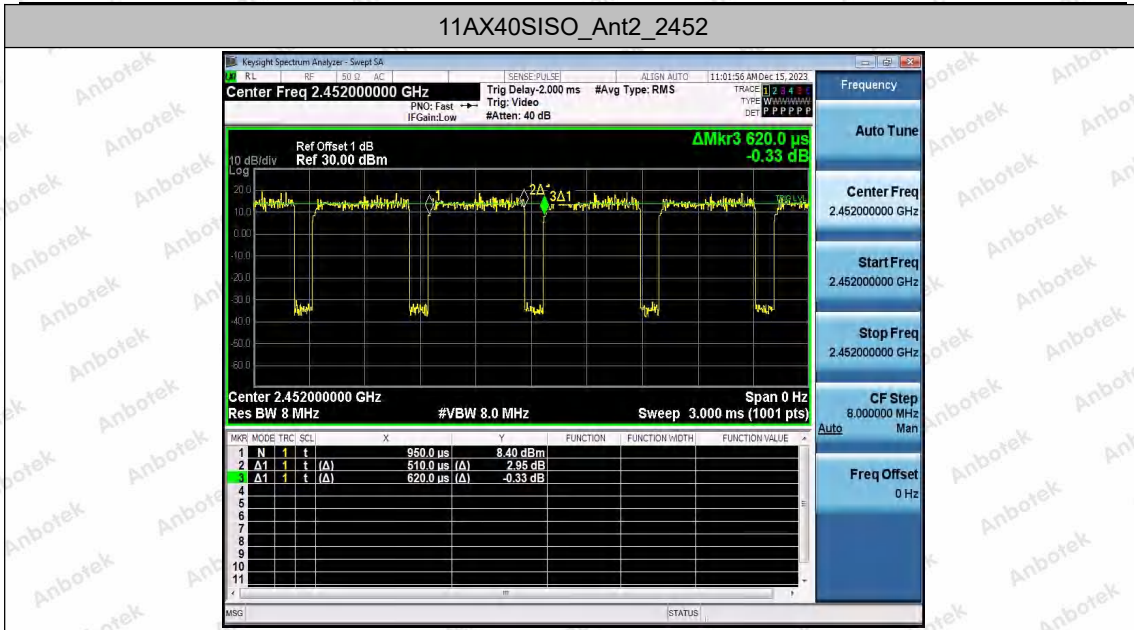

--End--

Shenzhen Anbotek Compliance Laboratory Limited

Address: 1/F., Building D, Sogood Science and Technology Park, Sanwei Community, Hangcheng Street, Bao'an District, Shenzhen, Guangdong, China.
Tel: (86) 0755-26066440 Fax: (86) 0755-26014772 Email: service@anbotek.com

Hotline
400-003-0500
www.anbotek.com.cn