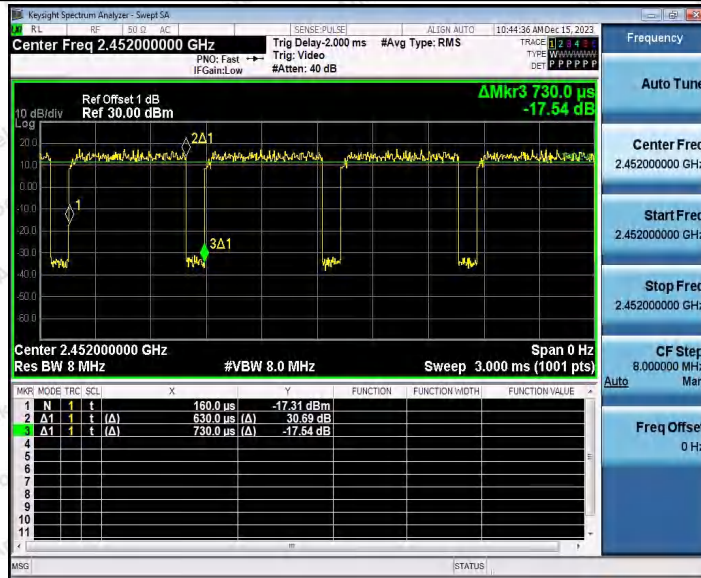

11N40SISO_Ant2_2452