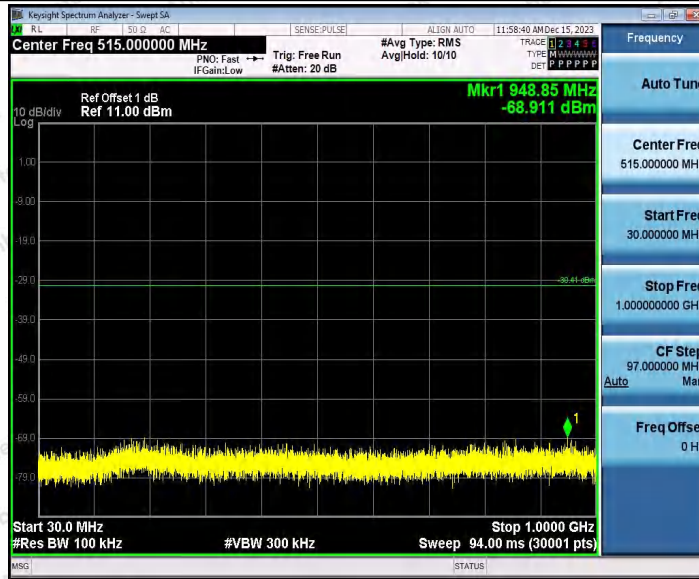

11AX20SISO_Ant1_2462_30~1000