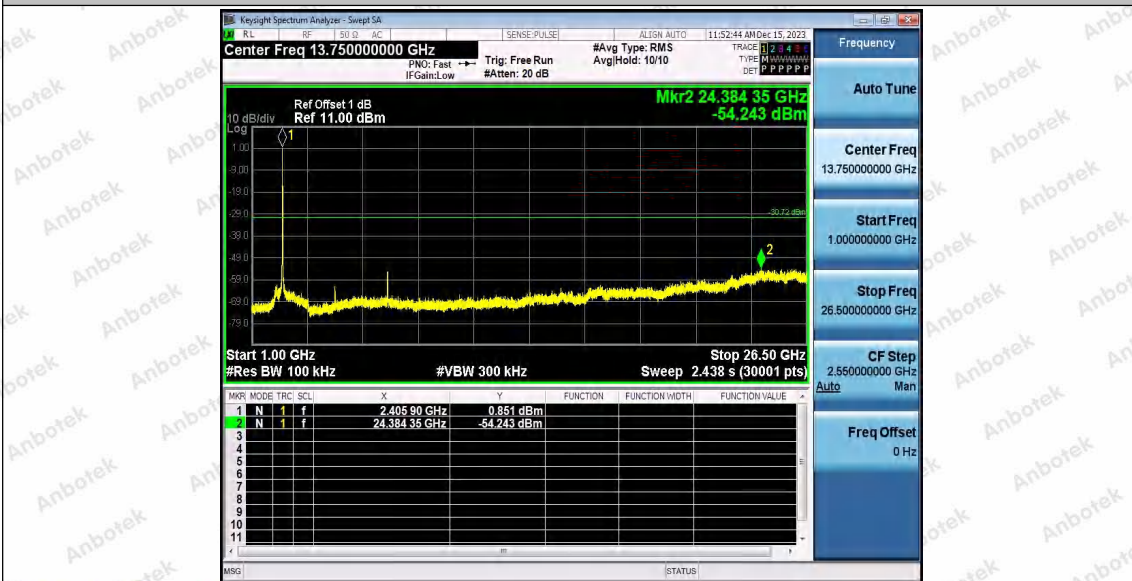

Hotline
 400-003-0500
 www.anbotek.com.cn

11AX20SISO_Ant1_2412_30~1000

11AX20SISO_Ant1_2412_1000~26500

Shenzhen Anbotek Compliance Laboratory Limited

Address: 1/F., Building D, Sogood Science and Technology Park, Sanwei Community, Hangcheng Street, Bao'an District, Shenzhen, Guangdong, China.
Tel: (86) 0755-26066440 Fax: (86) 0755-26014772 Email: service@anbotek.com