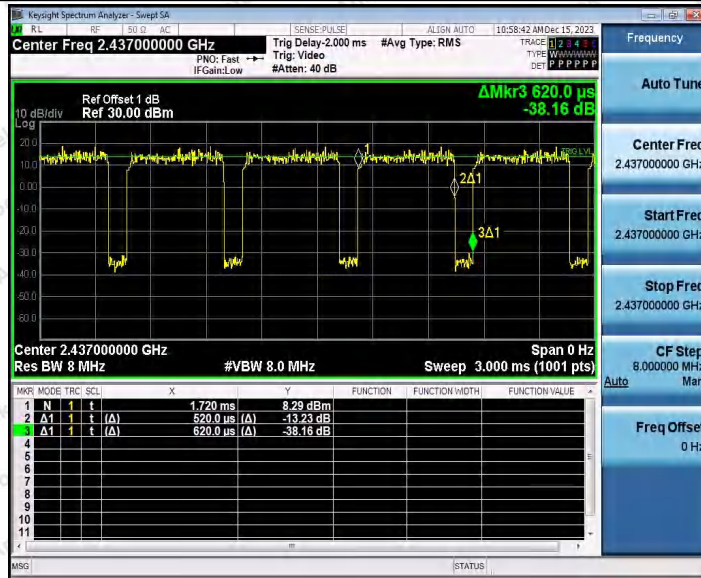

11AX40SISO_Ant2_2437