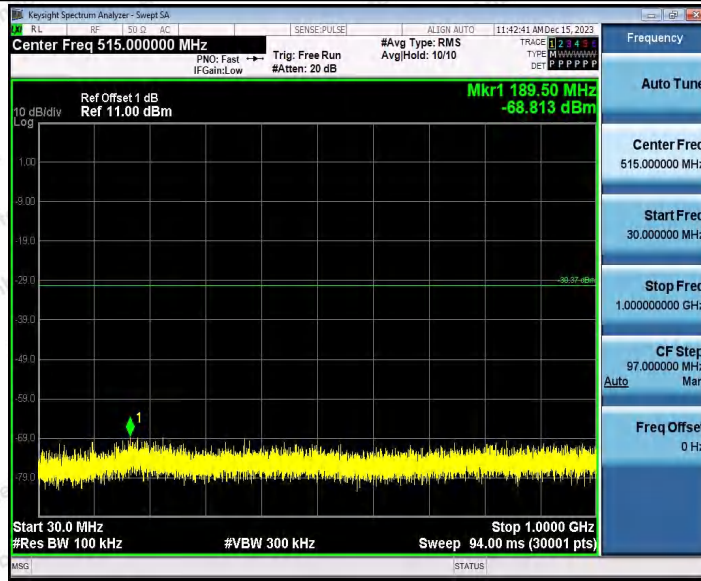

Shenzhen Anbotek Compliance Laboratory Limited

Address: 1/F., Building D, Sogood Science and Technology Park, Sanwei Community, Hangcheng Street, Bao'an District, Shenzhen, Guangdong, China.
Tel: (86) 0755-26066440 Fax: (86) 0755-26014772 Email: service@anbotek.com

Hotline 400-003-0500
www.anbotek.com.cn