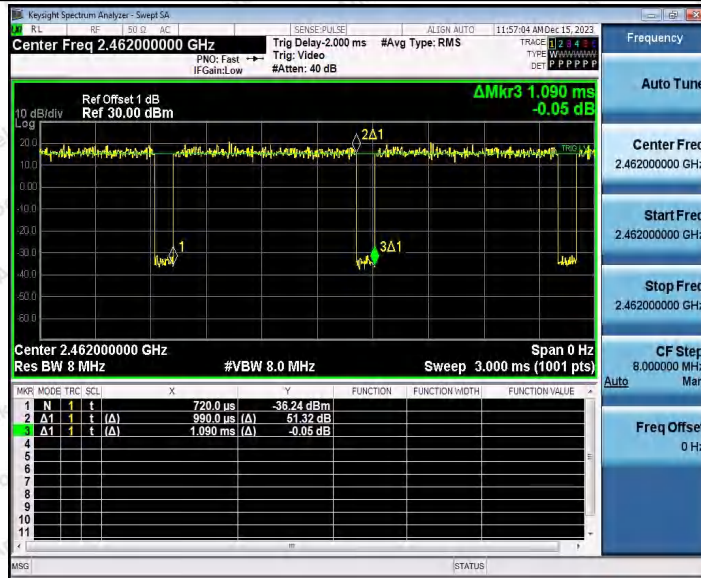

11AX20SISO_Ant1_2462