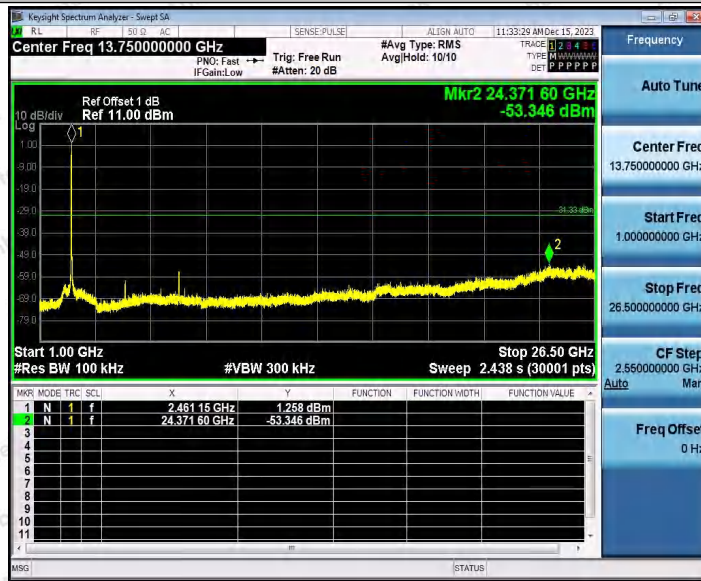

11N20SISO_Ant1_2462_1000~26500