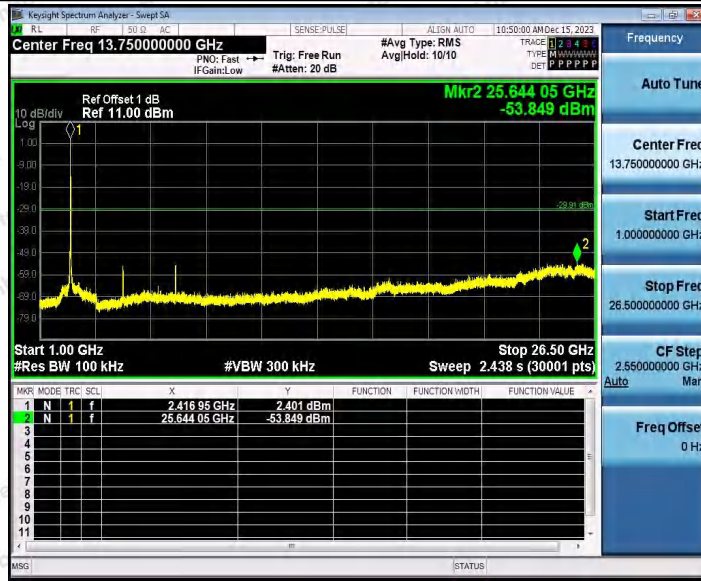

Shenzhen Anbotek Compliance Laboratory Limited

Address: 1/F., Building D, Sogood Science and Technology Park, Sanwei Community, Hangcheng Street, Bao'an District, Shenzhen, Guangdong, China.
Tel: (86) 0755-26066440 Fax: (86) 0755-26014772 Email: service@anbotek.com

Hotline 400-003-0500
www.anbotek.com.cn