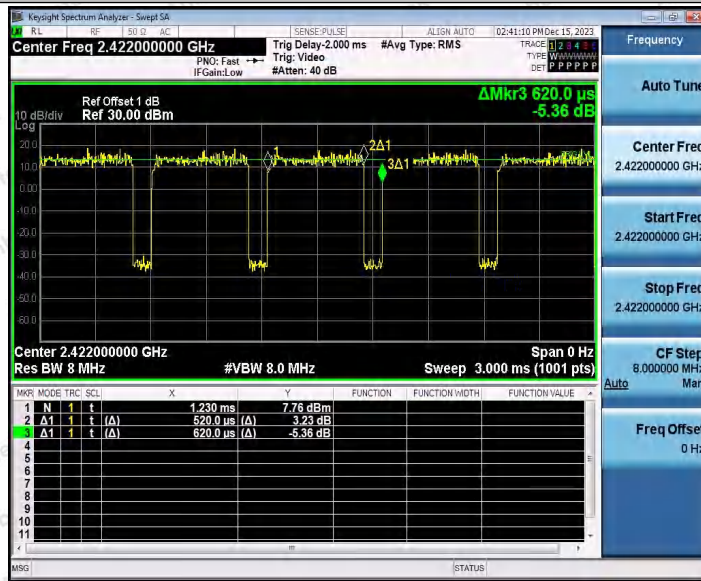

11AX40SISO_Ant1_2422