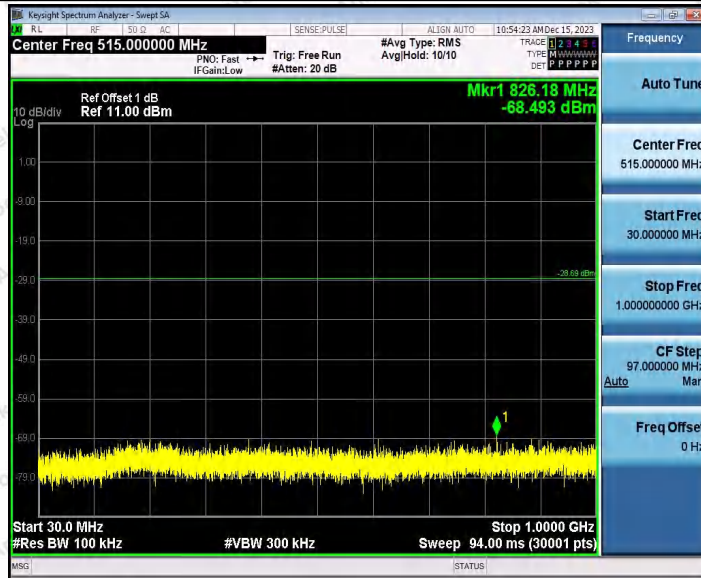

11AX20SISO_Ant2_2462_30~1000