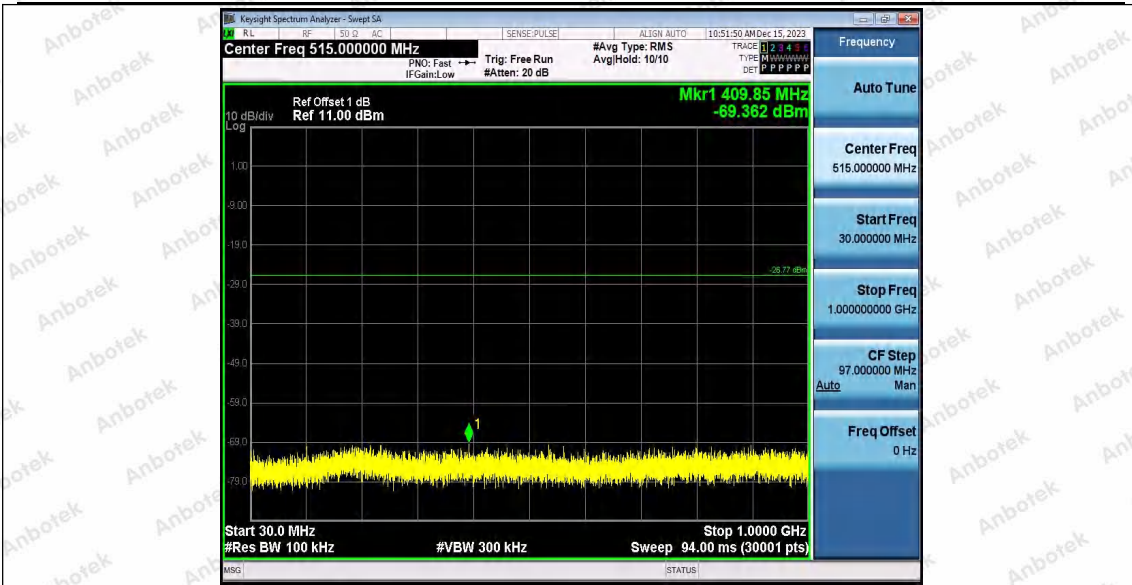

Shenzhen Anbotek Compliance Laboratory Limited

Address: 1/F., Building D, Sogood Science and Technology Park, Sanwei Community, Hangcheng Street, Bao'an District, Shenzhen, Guangdong, China.
Tel: (86) 0755-26066440 Fax: (86) 0755-26014772 Email: service@anbotek.com

Hotline 400-003-0500
www.anbotek.com.cn