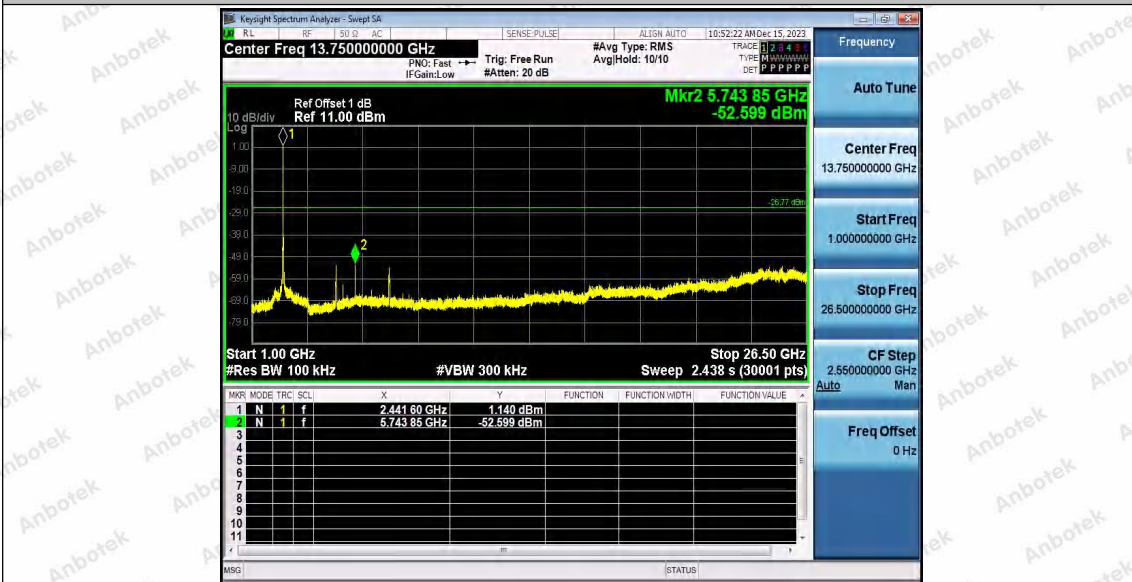

11AX20SISO_Ant2_2437_1000~26500