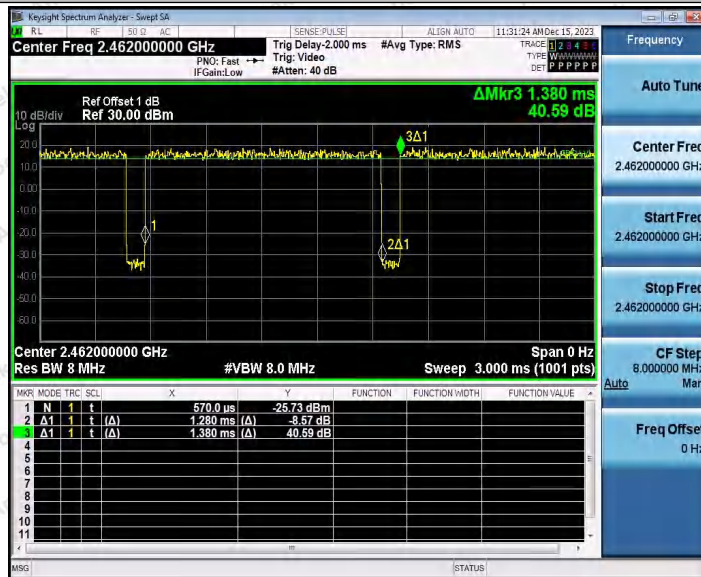

11N20SISO_Ant1_2462

11N20SISO_Ant2_2462

Shenzhen Anbotek Compliance Laboratory Limited

Address: 1/F., Building D, Sogood Science and Technology Park, Sanwei Community, Hangcheng Street, Bao'an District, Shenzhen, Guangdong, China.
Tel: (86) 0755-26066440 Fax: (86) 0755-26014772 Email: service@anbotek.com

Hotline 400-003-0500
www.anbotek.com.cn