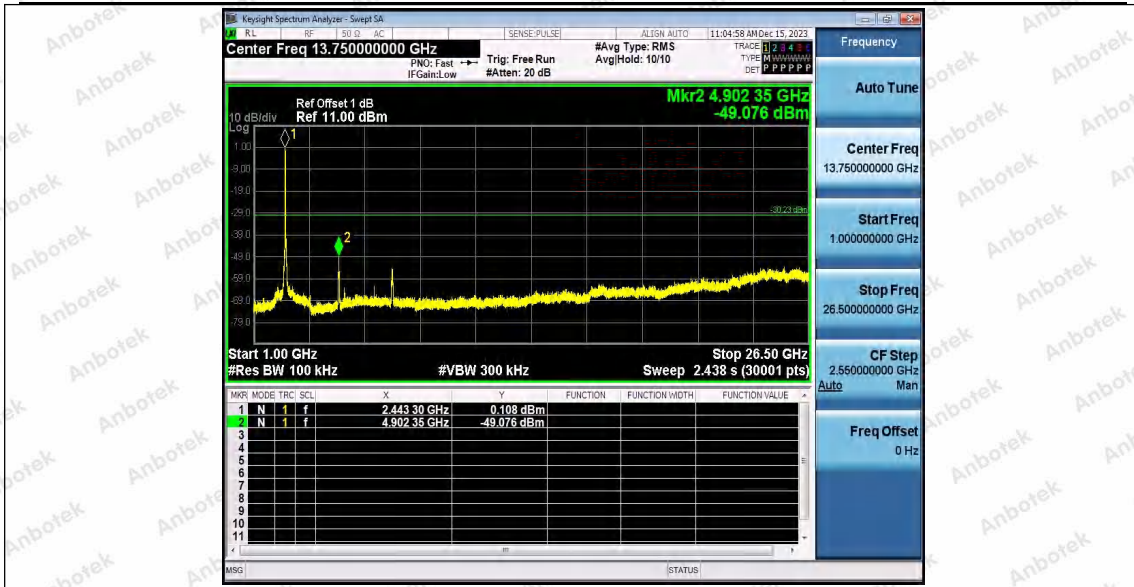

Shenzhen Anbotek Compliance Laboratory Limited

Address: 1/F., Building D, Sogood Science and Technology Park, Sanwei Community, Hangcheng Street, Bao'an District, Shenzhen, Guangdong, China.
Tel: (86) 0755-26066440 Fax: (86) 0755-26014772 Email: service@anbotek.com

Hotline
400-003-0500
www.anbotek.com.cn