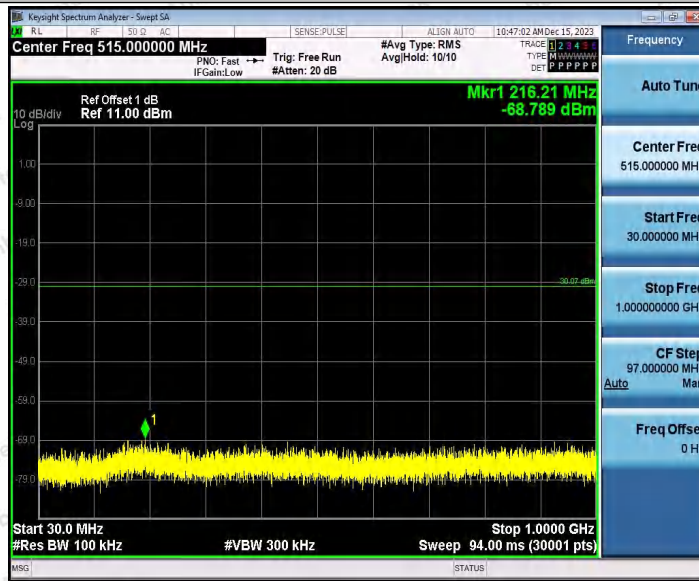

11N40SISO_Ant2_2452_30~1000