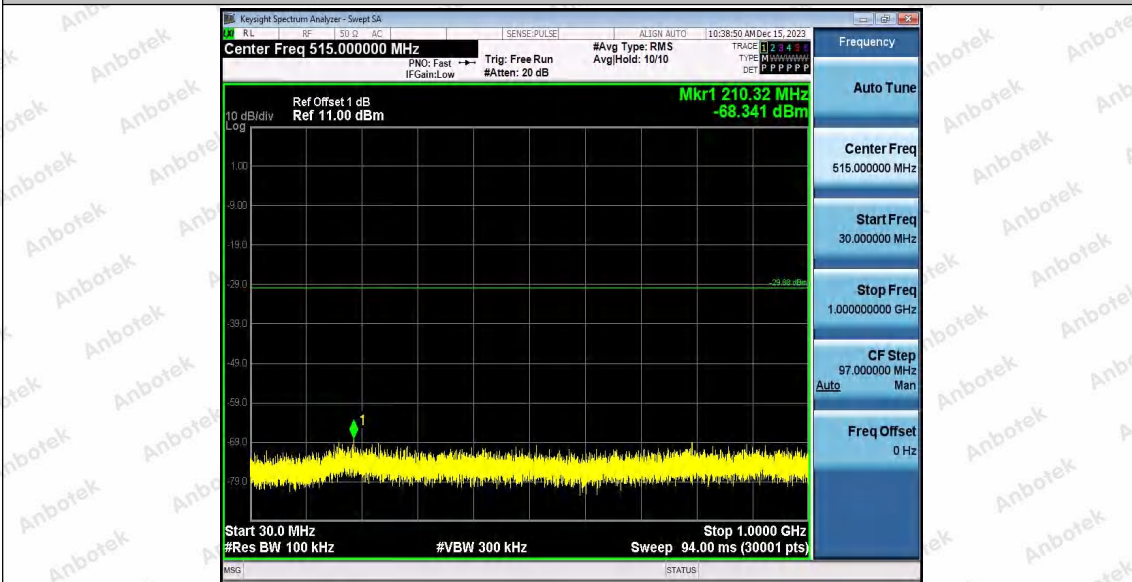

11N40SISO_Ant2_2422_30~1000