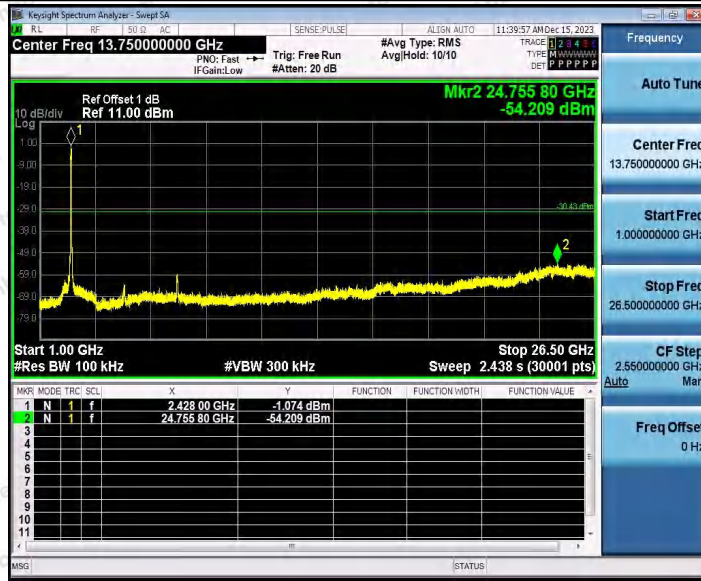

Shenzhen Anbotek Compliance Laboratory Limited

Address: 1/F., Building D, Sogood Science and Technology Park, Sanwei Community, Hangcheng Street, Bao'an District, Shenzhen, Guangdong, China.
Tel: (86) 0755-26066440 Fax: (86) 0755-26014772 Email: service@anbotek.com

Hotline 400-003-0500
www.anbotek.com.cn