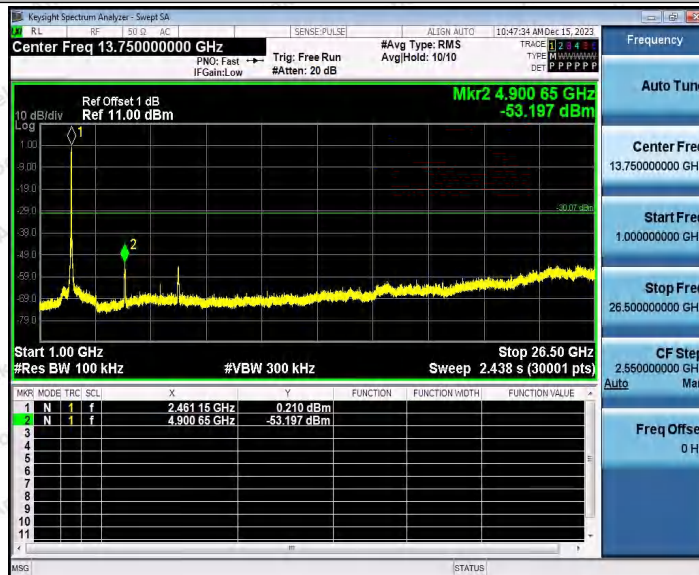

11N40SISO_Ant2_2452_1000~26500

11AX20SISO_Ant1_2412_0~Reference

Shenzhen Anbotek Compliance Laboratory Limited

Address: 1/F., Building D, Sogood Science and Technology Park, Sanwei Community, Hangcheng Street, Bao'an District, Shenzhen, Guangdong, China.
Tel: (86) 0755-26066440 Fax: (86) 0755-26014772 Email: service@anbotek.com

Hotline
400-003-0500
www.anbotek.com.cn