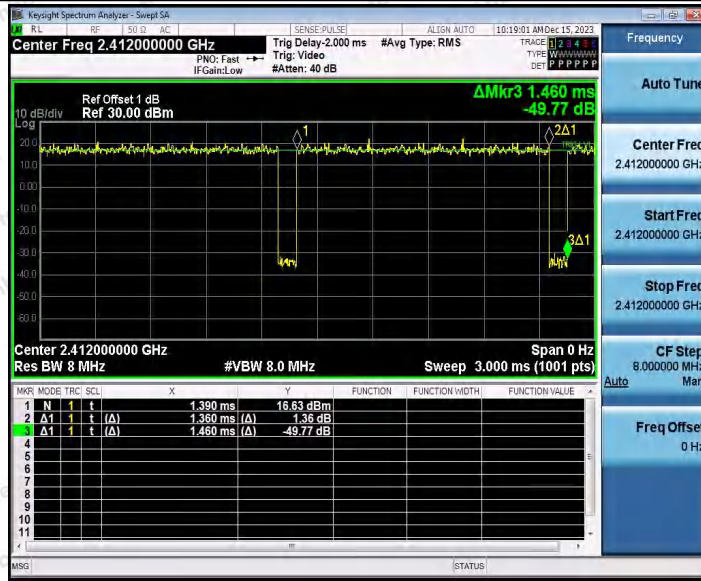

Shenzhen Anbotek Compliance Laboratory Limited

Address: 1/F., Building D, Sogood Science and Technology Park, Sanwei Community, Hangcheng Street, Bao'an District, Shenzhen, Guangdong, China.
Tel: (86) 0755-26066440 Fax: (86) 0755-26014772 Email: service@anbotek.com

Hotline 400-003-0500
www.anbotek.com.cn