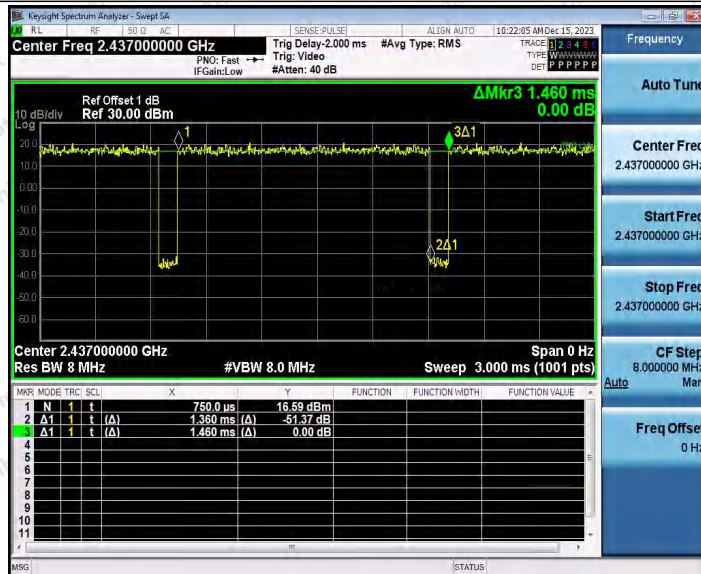

Hotline 400-003-0500
 www.anbotek.com.cn

11G_Ant1_2437

11G_Ant2_2437

Shenzhen Anbotek Compliance Laboratory Limited

Address: 1/F., Building D, Sogood Science and Technology Park, Sanwei Community, Hangcheng Street, Bao'an District, Shenzhen, Guangdong, China.
 Tel: (86) 0755-26066440 Fax: (86) 0755-26014772 Email: service@anbotek.com