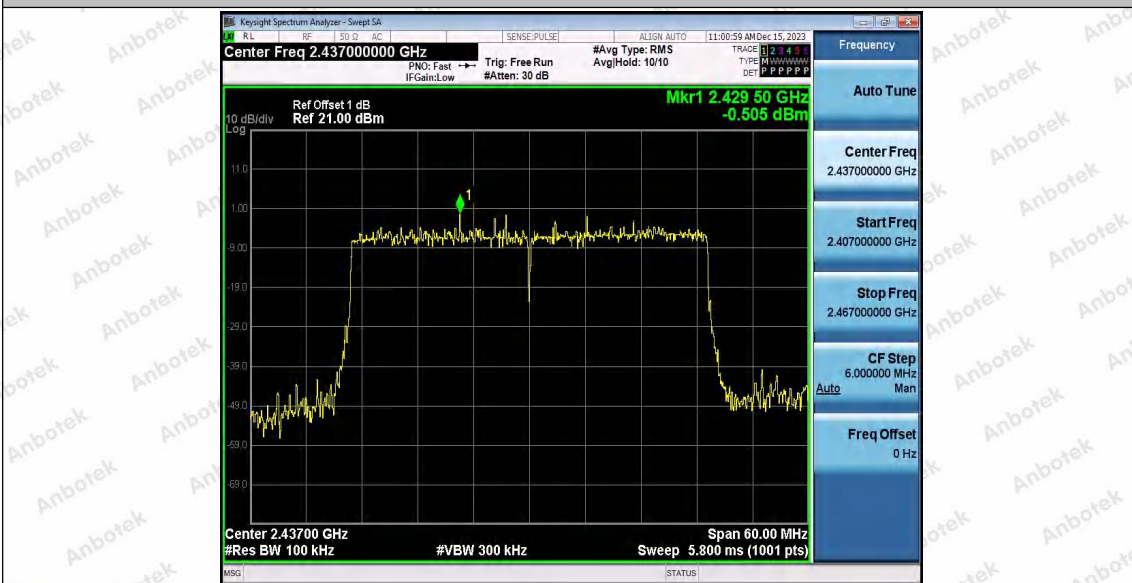

Hotline 400-003-0500
 www.anbotek.com.cn

11AX40SISO_Ant1_2437_1000~26500

11AX40SISO_Ant2_2437_0~Reference

Shenzhen Anbotek Compliance Laboratory Limited

Address: 1/F., Building D, Sogood Science and Technology Park, Sanwei Community, Hangcheng Street, Bao'an District, Shenzhen, Guangdong, China.
Tel: (86) 0755-26066440 Fax: (86) 0755-26014772 Email: service@anbotek.com