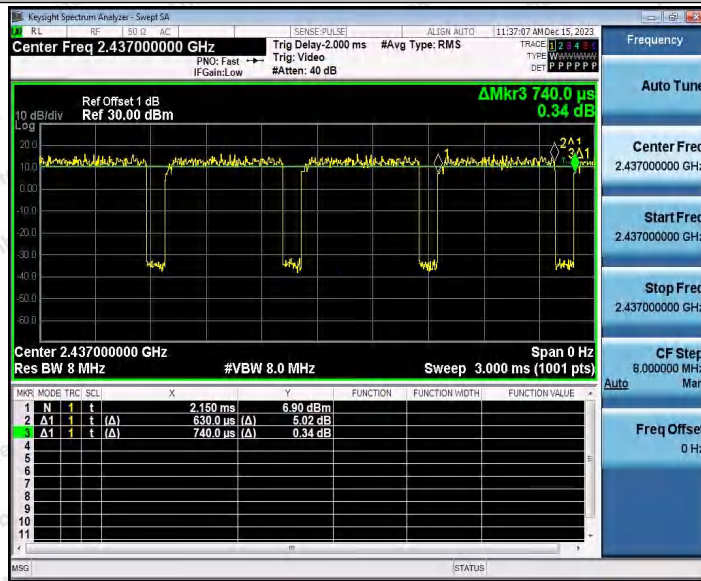

11N40SISO_Ant1_2437