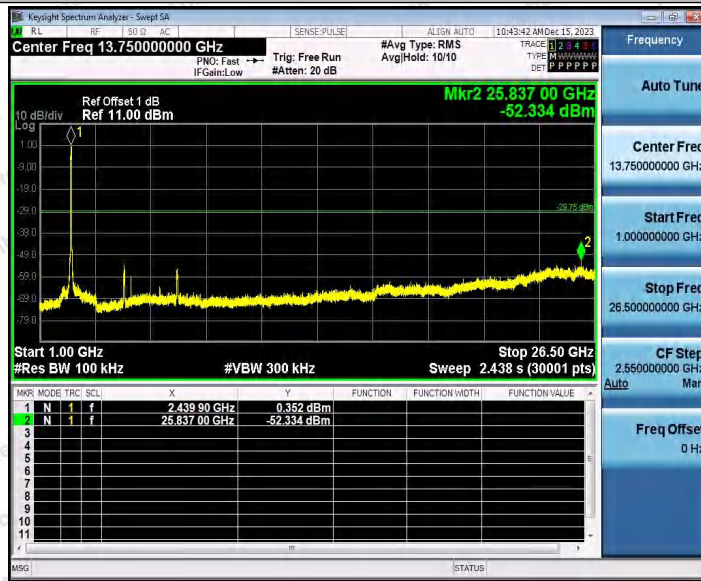

11N40SISO_Ant2_2437_1000~26500