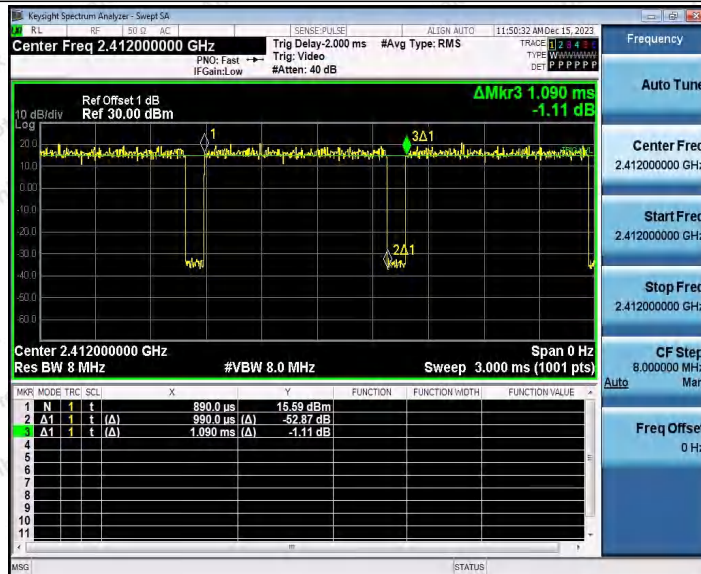

Hotline 400-003-0500
 www.anbotek.com.cn

11N40SISO_Ant2_2452

11AX20SISO_Ant1_2412

Shenzhen Anbotek Compliance Laboratory Limited

Address: 1/F., Building D, Sogood Science and Technology Park, Sanwei Community, Hangcheng Street, Bao'an District, Shenzhen, Guangdong, China.
 Tel: (86) 0755-26066440 Fax: (86) 0755-26014772 Email: service@anbotek.com