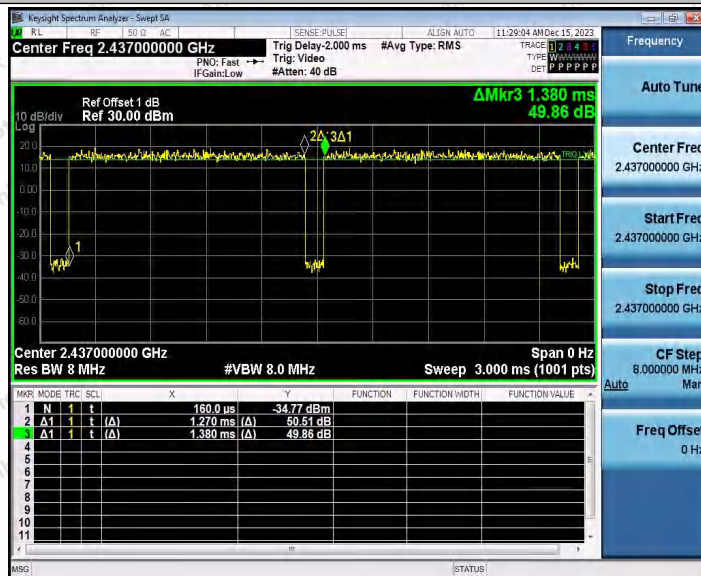

Hotline
 400-003-0500
 www.anbotek.com.cn

11N20SISO_Ant2_2412

11N20SISO_Ant1_2437

Shenzhen Anbotek Compliance Laboratory Limited

Address: 1/F., Building D, Sogood Science and Technology Park, Sanwei Community, Hangcheng Street, Bao'an District, Shenzhen, Guangdong, China.
 Tel: (86) 0755-26066440 Fax: (86) 0755-26014772 Email: service@anbotek.com