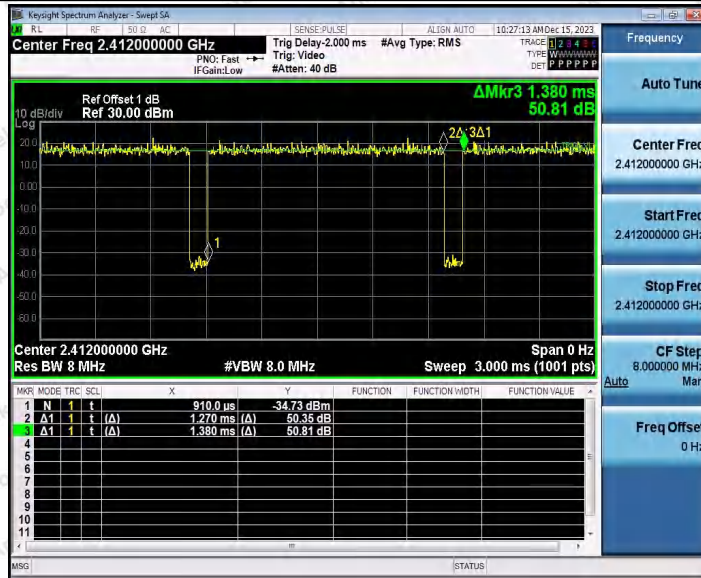

11N20SISO_Ant2_2412