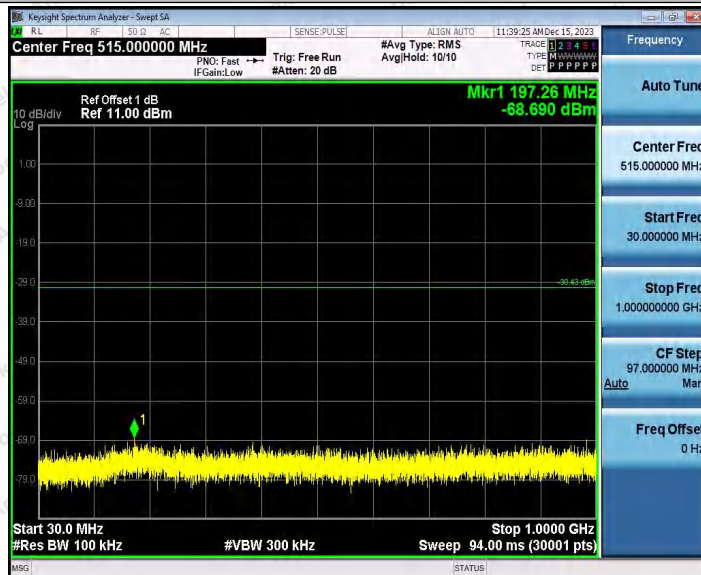

11N40SISO_Ant1_2437_30~1000

11N40SISO_Ant1_2437_1000~26500

Shenzhen Anbotek Compliance Laboratory Limited

Address: 1/F., Building D, Sogood Science and Technology Park, Sanwei Community, Hangcheng Street, Bao'an District, Shenzhen, Guangdong, China.
Tel: (86) 0755-26066440 Fax: (86) 0755-26014772 Email: service@anbotek.com

Hotline
400-003-0500
www.anbotek.com.cn