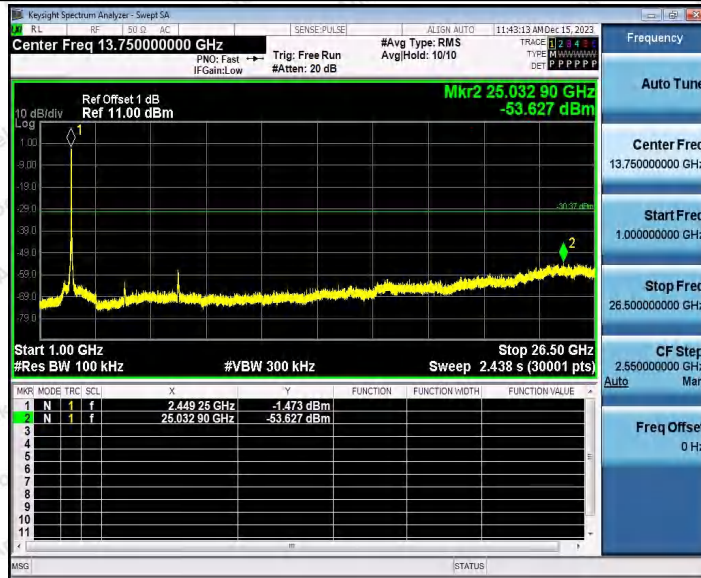

11N40SISO_Ant1_2452_1000~26500