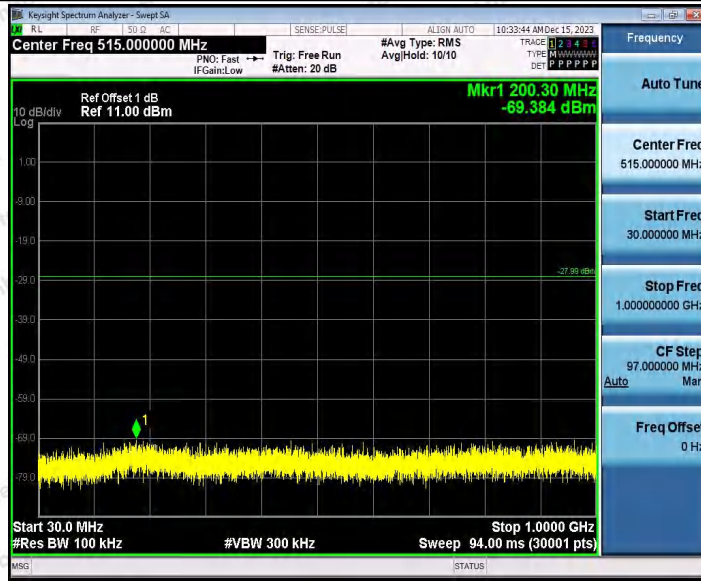

Shenzhen Anbotek Compliance Laboratory Limited

Address: 1/F., Building D, Sogood Science and Technology Park, Sanwei Community, Hangcheng Street, Bao'an District, Shenzhen, Guangdong, China.
Tel: (86) 0755-26066440 Fax: (86) 0755-26014772 Email: service@anbotek.com

Hotline: 400-003-0500
www.anbotek.com.cn