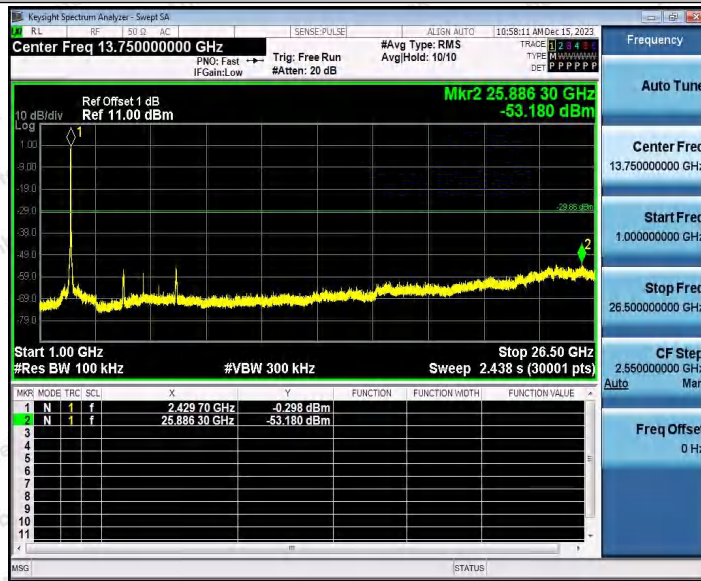

11AX40SISO_Ant2_2422_1000~26500