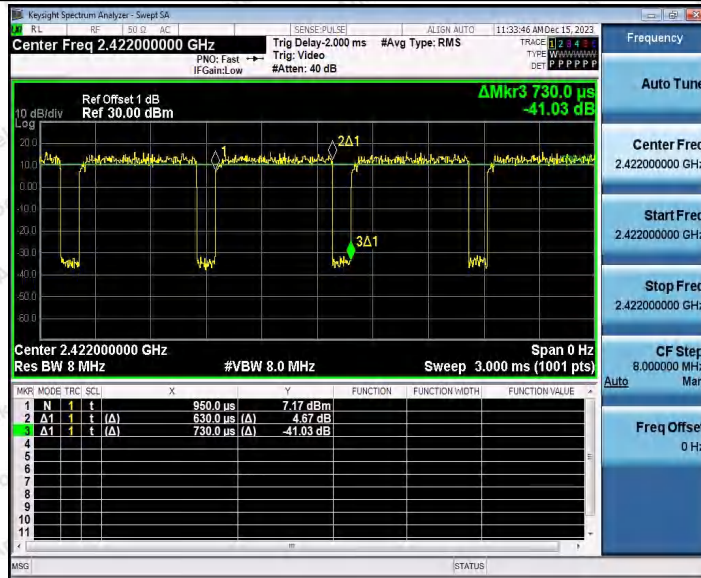

11N40SISO_Ant1_2422