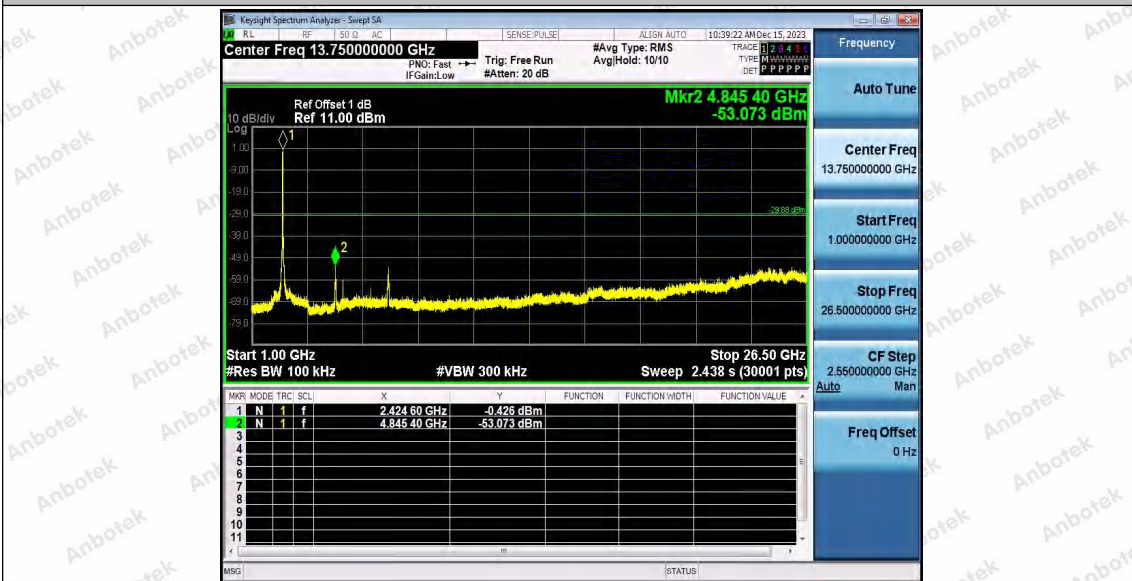

Hotline
 400-003-0500
 www.anbotek.com.cn

11N40SISO_Ant2_2422_30~1000

11N40SISO_Ant2_2422_1000~26500

Shenzhen Anbotek Compliance Laboratory Limited

Address: 1/F., Building D, Sogood Science and Technology Park, Sanwei Community, Hangcheng Street, Bao'an District, Shenzhen, Guangdong, China.
Tel: (86) 0755-26066440 Fax: (86) 0755-26014772 Email: service@anbotek.com