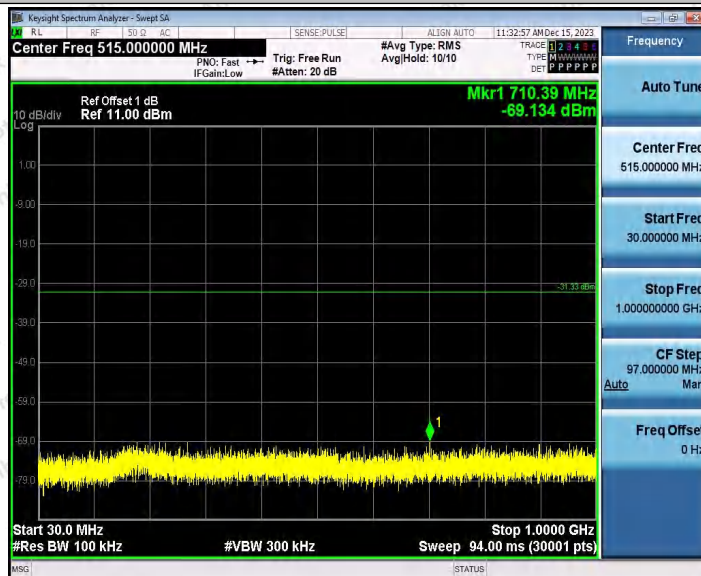

11N20SISO_Ant1_2462_0~Reference

11N20SISO_Ant1_2462_30~1000

Shenzhen Anbotek Compliance Laboratory Limited

Address: 1/F., Building D, Sogood Science and Technology Park, Sanwei Community, Hangcheng Street, Bao'an District, Shenzhen, Guangdong, China.
Tel: (86) 0755-26066440 Fax: (86) 0755-26014772 Email: service@anbotek.com