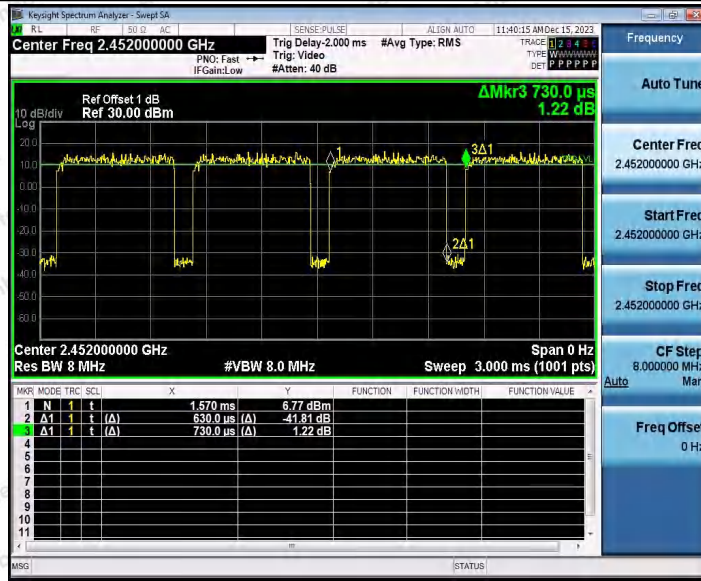

Shenzhen Anbotek Compliance Laboratory Limited

Address: 1/F., Building D, Sogood Science and Technology Park, Sanwei Community, Hangcheng Street, Bao'an District, Shenzhen, Guangdong, China.
Tel: (86) 0755-26066440 Fax: (86) 0755-26014772 Email: service@anbotek.com

Hotline: 400-003-0500
www.anbotek.com.cn