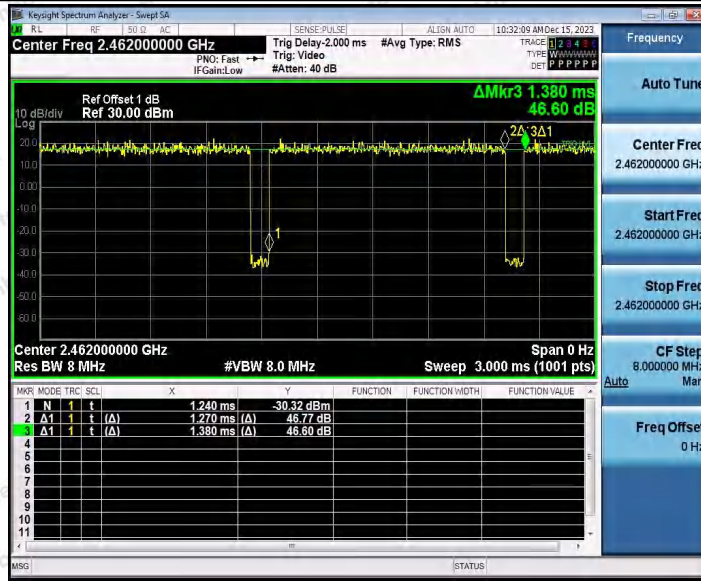

Shenzhen Anbotek Compliance Laboratory Limited

Address: 1/F., Building D, Sogood Science and Technology Park, Sanwei Community, Hangcheng Street, Bao'an District, Shenzhen, Guangdong, China.
Tel: (86) 0755-26066440 Fax: (86) 0755-26014772 Email: service@anbotek.com

Hotline 400-003-0500
www.anbotek.com.cn