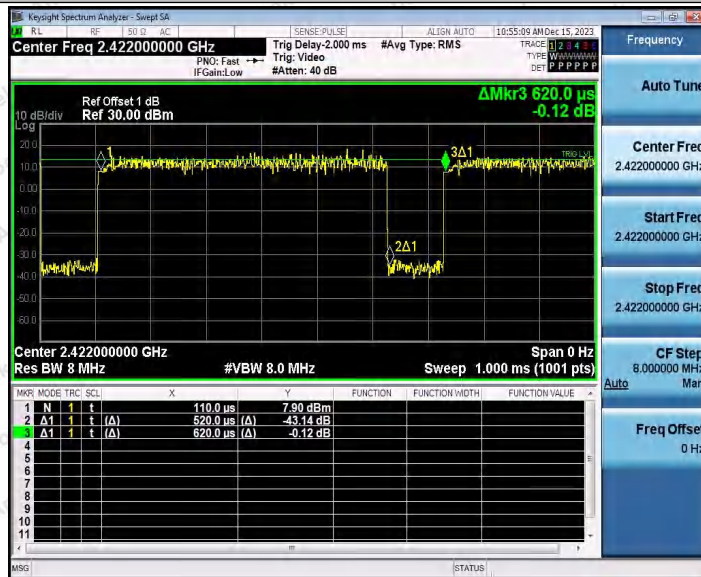

11AX40SISO_Ant2_2422

11AX40SISO_Ant1_2437

Shenzhen Anbotek Compliance Laboratory Limited

Address: 1/F., Building D, Sogood Science and Technology Park, Sanwei Community, Hangcheng Street, Bao'an District, Shenzhen, Guangdong, China.
Tel: (86) 0755-26066440 Fax: (86) 0755-26014772 Email: service@anbotek.com

Hotline
400-003-0500
www.anbotek.com.cn