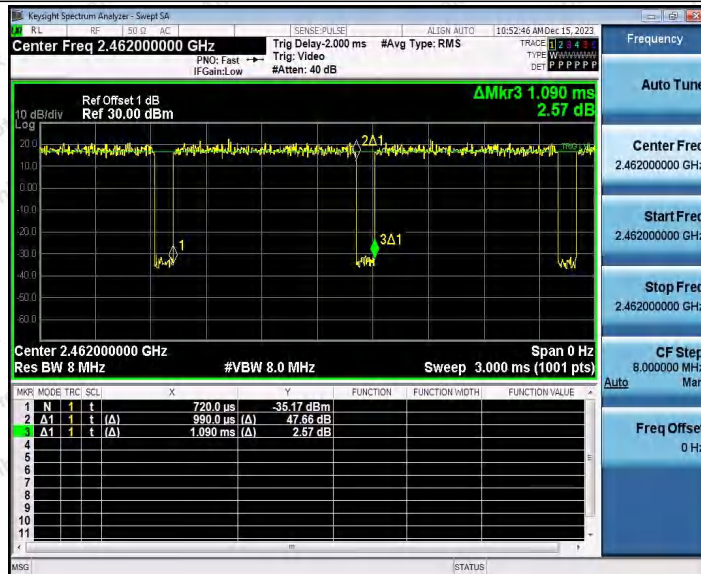

Hotline 400-003-0500
 www.anbotek.com.cn

11AX20SISO_Ant1_2462

11AX20SISO_Ant2_2462

Shenzhen Anbotek Compliance Laboratory Limited

Address: 1/F., Building D, Sogood Science and Technology Park, Sanwei Community, Hangcheng Street, Bao'an District, Shenzhen, Guangdong, China.
 Tel: (86) 0755-26066440 Fax: (86) 0755-26014772 Email: service@anbotek.com