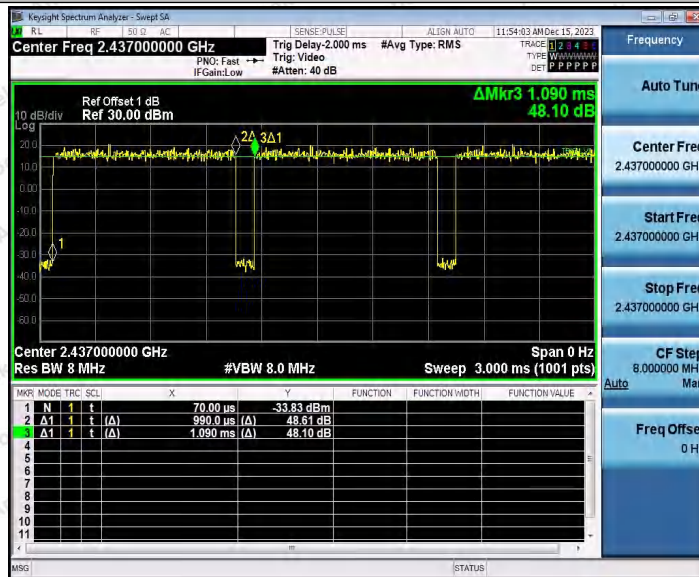

11AX20SISO_Ant1_2437

11AX20SISO_Ant2_2437

Shenzhen Anbotek Compliance Laboratory Limited

Address: 1/F., Building D, Sogood Science and Technology Park, Sanwei Community, Hangcheng Street, Bao'an District, Shenzhen, Guangdong, China.
Tel: (86) 0755-26066440 Fax: (86) 0755-26014772 Email: service@anbotek.com

Hotline 400-003-0500
www.anbotek.com.cn