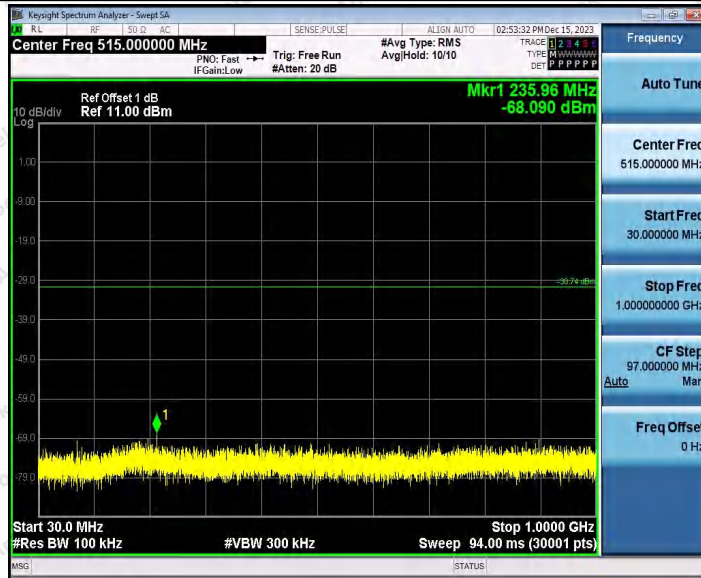

11AX40SISO_Ant1_2452_30~1000