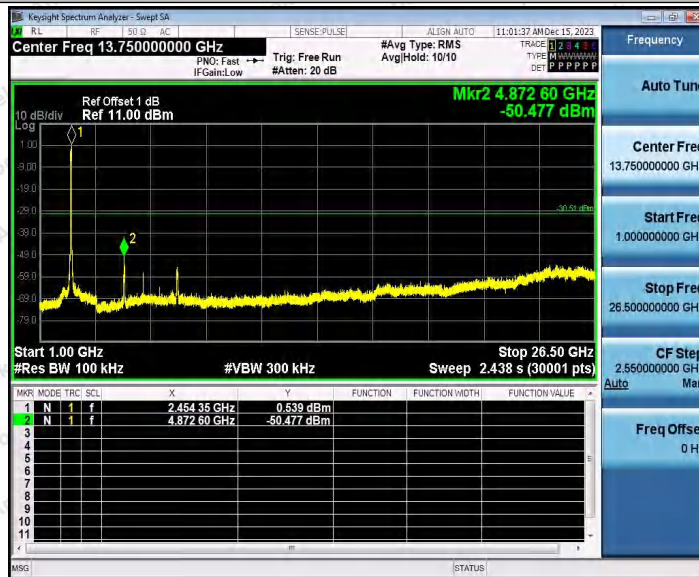

11AX40SISO_Ant2_2437_1000~26500

11AX40SISO_Ant1_2452_0~Reference

Shenzhen Anbotek Compliance Laboratory Limited

Address: 1/F., Building D, Sogood Science and Technology Park, Sanwei Community, Hangcheng Street, Bao'an District, Shenzhen, Guangdong, China.
Tel: (86) 0755-26066440 Fax: (86) 0755-26014772 Email: service@anbotek.com

Hotline 400-003-0500
www.anbotek.com.cn