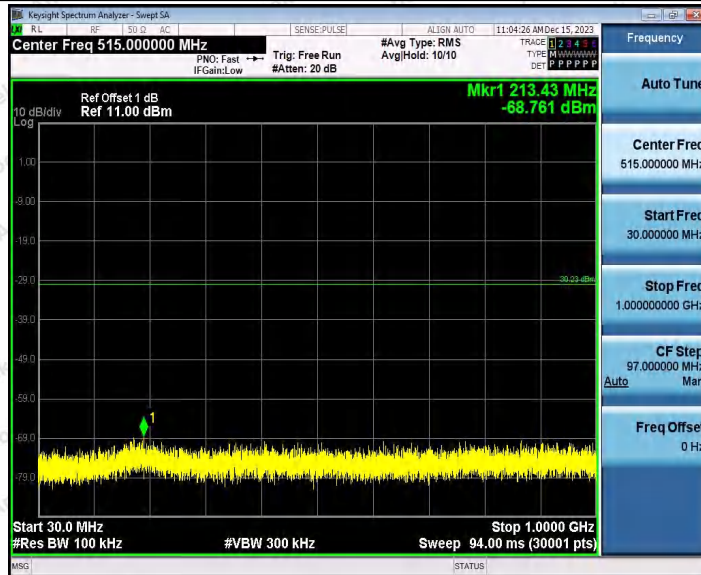

11AX40SISO_Ant2_2452_30~1000

11AX40SISO_Ant2_2452_1000~26500

Shenzhen Anbotek Compliance Laboratory Limited

Address: 1/F., Building D, Sogood Science and Technology Park, Sanwei Community, Hangcheng Street, Bao'an District, Shenzhen, Guangdong, China.
Tel: (86) 0755-26066440 Fax: (86) 0755-26014772 Email: service@anbotek.com

Hotline
400-003-0500
www.anbotek.com.cn