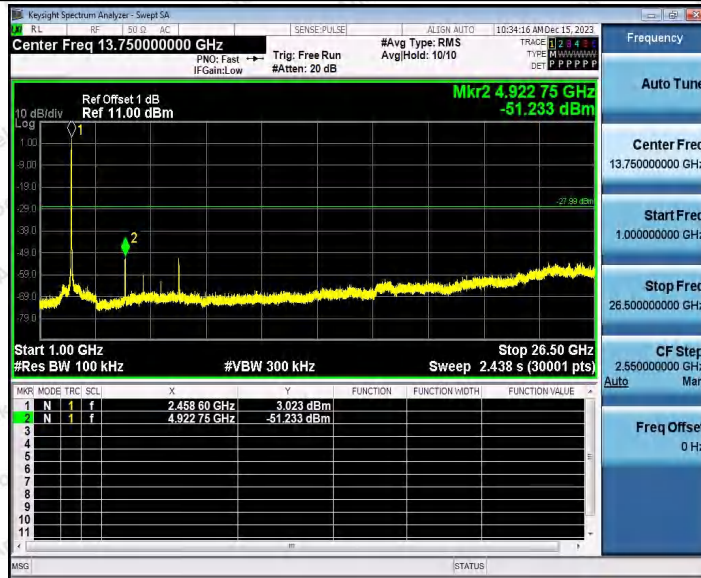

11N20SISO_Ant2_2462_1000~26500