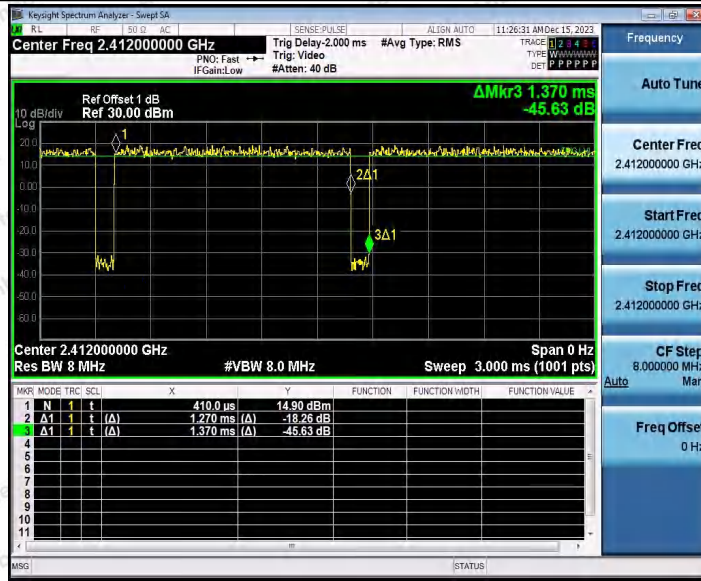

Shenzhen Anbotek Compliance Laboratory Limited

Address: 1/F., Building D, Sogood Science and Technology Park, Sanwei Community, Hangcheng Street, Bao'an District, Shenzhen, Guangdong, China.
Tel: (86) 0755-26066440 Fax: (86) 0755-26014772 Email: service@anbotek.com

Hotline: 400-003-0500
www.anbotek.com.cn