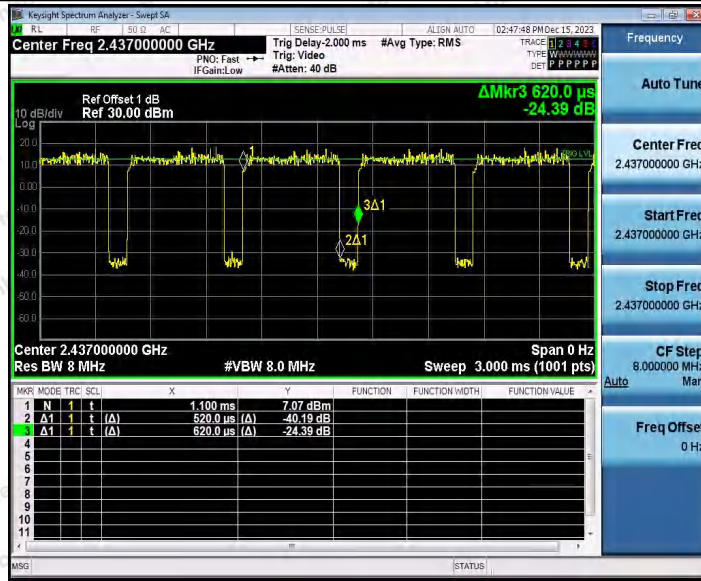

Shenzhen Anbotek Compliance Laboratory Limited

Address: 1/F., Building D, Sogood Science and Technology Park, Sanwei Community, Hangcheng Street, Bao'an District, Shenzhen, Guangdong, China.
Tel: (86) 0755-26066440 Fax: (86) 0755-26014772 Email: service@anbotek.com

Hotline: 400-003-0500
www.anbotek.com.cn