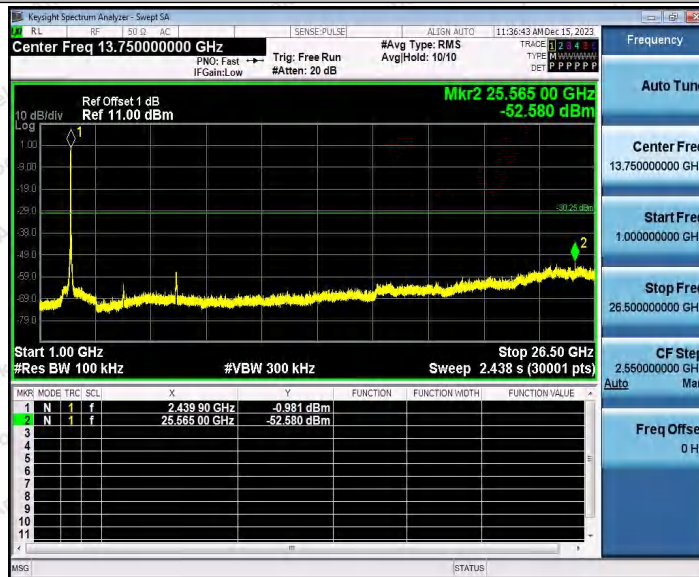

11N40SISO_Ant1_2422_1000~26500

11N40SISO_Ant2_2422_0~Reference

Shenzhen Anbotek Compliance Laboratory Limited

Address: 1/F., Building D, Sogood Science and Technology Park, Sanwei Community, Hangcheng Street, Bao'an District, Shenzhen, Guangdong, China.
Tel: (86) 0755-26066440 Fax: (86) 0755-26014772 Email: service@anbotek.com

Hotline
400-003-0500
www.anbotek.com.cn