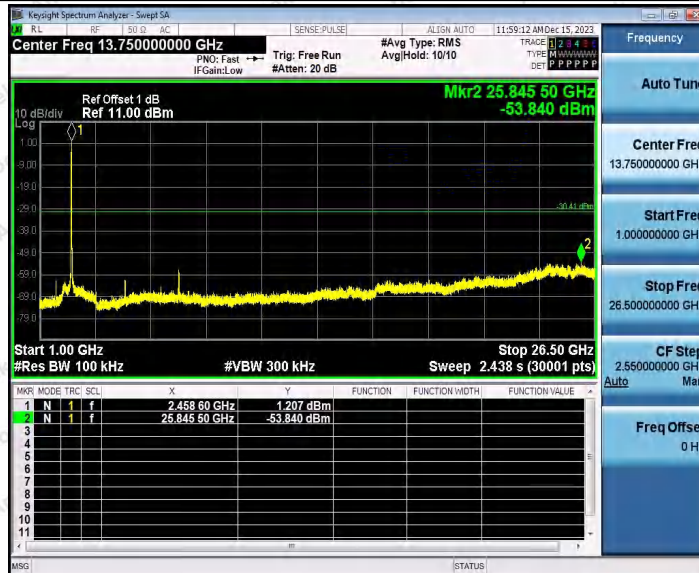

11AX20SISO_Ant1_2462_1000~26500

11AX20SISO_Ant2_2462_0~Reference

Shenzhen Anbotek Compliance Laboratory Limited

Address: 1/F., Building D, Sogood Science and Technology Park, Sanwei Community, Hangcheng Street, Bao'an District, Shenzhen, Guangdong, China.
Tel: (86) 0755-26066440 Fax: (86) 0755-26014772 Email: service@anbotek.com

Hotline: 400-003-0500
www.anbotek.com.cn