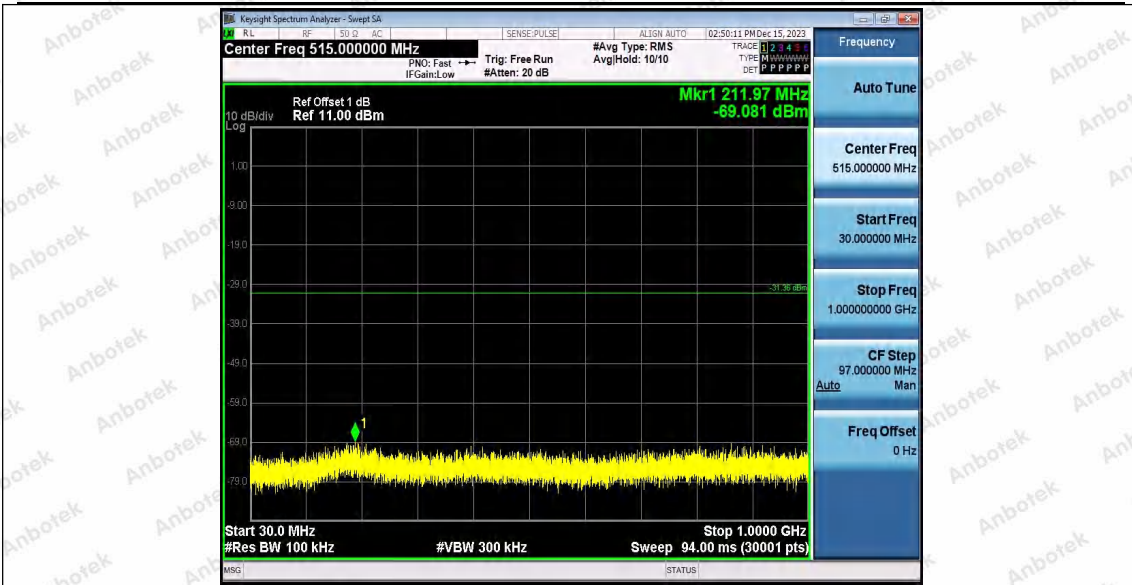

Shenzhen Anbotek Compliance Laboratory Limited

Address: 1/F., Building D, Sogood Science and Technology Park, Sanwei Community, Hangcheng Street, Bao'an District, Shenzhen, Guangdong, China.
Tel: (86) 0755-26066440 Fax: (86) 0755-26014772 Email: service@anbotek.com

Hotline
400-003-0500
www.anbotek.com.cn