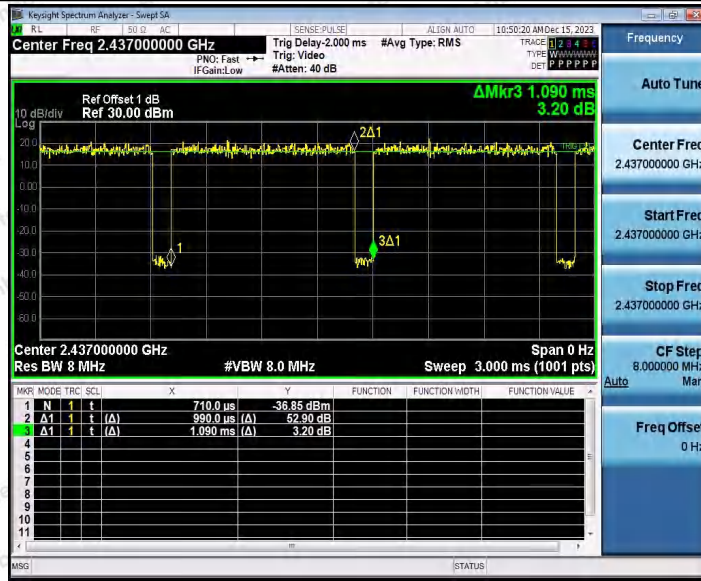

Shenzhen Anbotek Compliance Laboratory Limited

Address: 1/F., Building D, Sogood Science and Technology Park, Sanwei Community, Hangcheng Street, Bao'an District, Shenzhen, Guangdong, China.
Tel: (86) 0755-26066440 Fax: (86) 0755-26014772 Email: service@anbotek.com

Hotline 400-003-0500
www.anbotek.com.cn