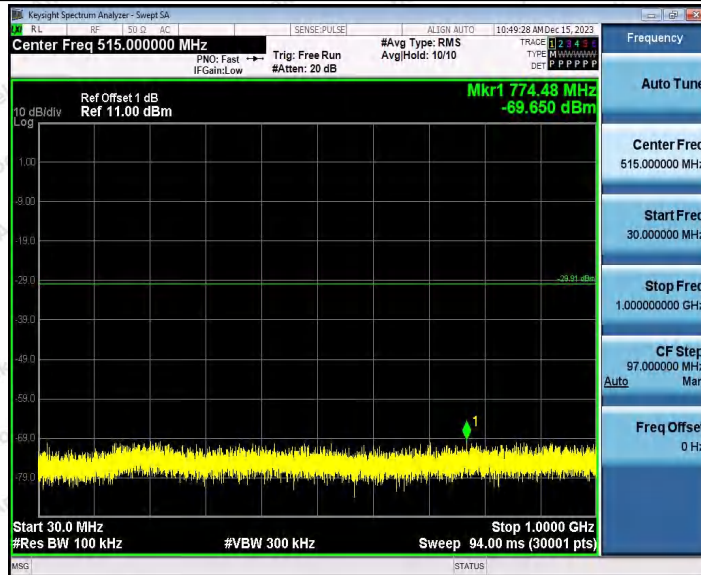

11AX20SISO_Ant2_2412_30~1000

11AX20SISO_Ant2_2412_1000~26500

Shenzhen Anbotek Compliance Laboratory Limited

Address: 1/F., Building D, Sogood Science and Technology Park, Sanwei Community, Hangcheng Street, Bao'an District, Shenzhen, Guangdong, China.
Tel: (86) 0755-26066440 Fax: (86) 0755-26014772 Email: service@anbotek.com

Hotline
400-003-0500
www.anbotek.com.cn