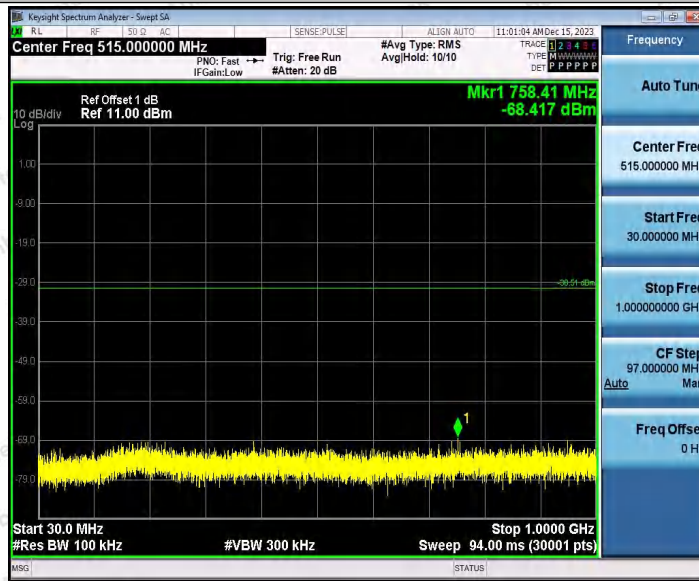

11AX40SISO_Ant2_2437_30~1000