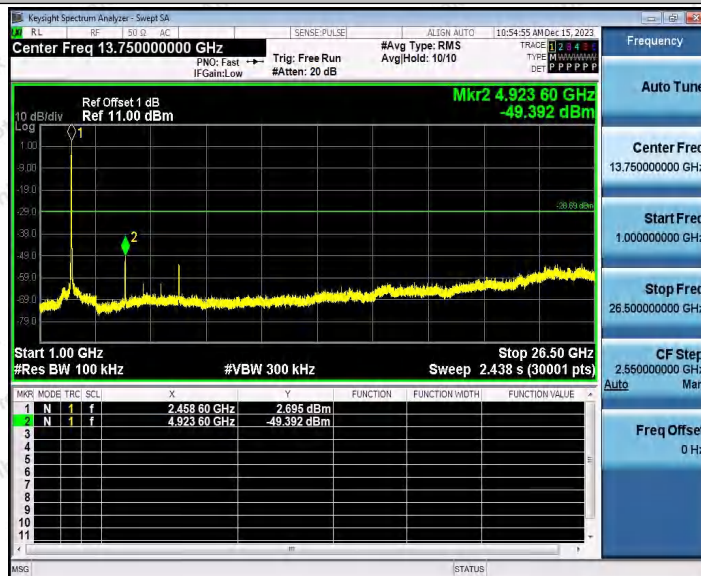

Hotline: 400-003-0500
 www.anbotek.com.cn

11AX20SISO_Ant2_2462_30~1000

11AX20SISO_Ant2_2462_1000~26500

Shenzhen Anbotek Compliance Laboratory Limited

Address: 1/F., Building D, Sogood Science and Technology Park, Sanwei Community, Hangcheng Street, Bao'an District, Shenzhen, Guangdong, China.
Tel: (86) 0755-26066440 Fax: (86) 0755-26014772 Email: service@anbotek.com