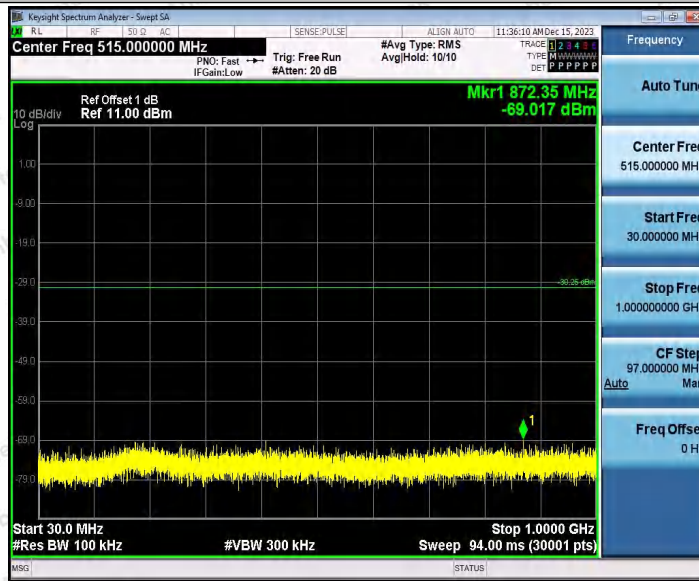

11N40SISO_Ant1_2422_30~1000