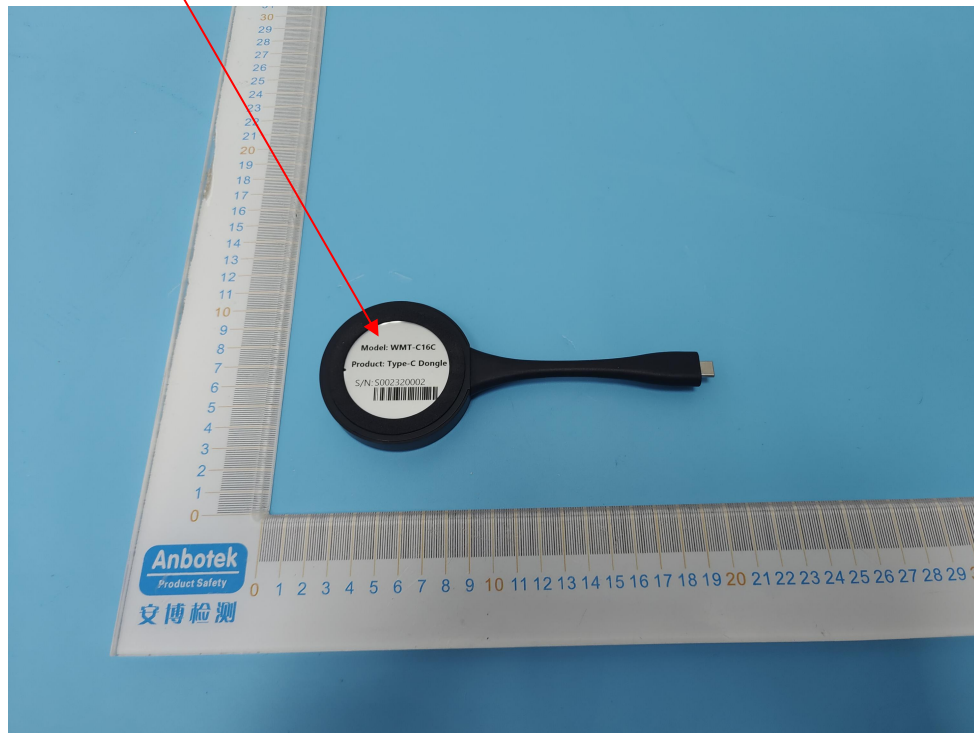

Label Location:

Product Name: Wireless Presentation System
Model No.: WMT-C16C
FCC: 2AWJK-WMT-C16C