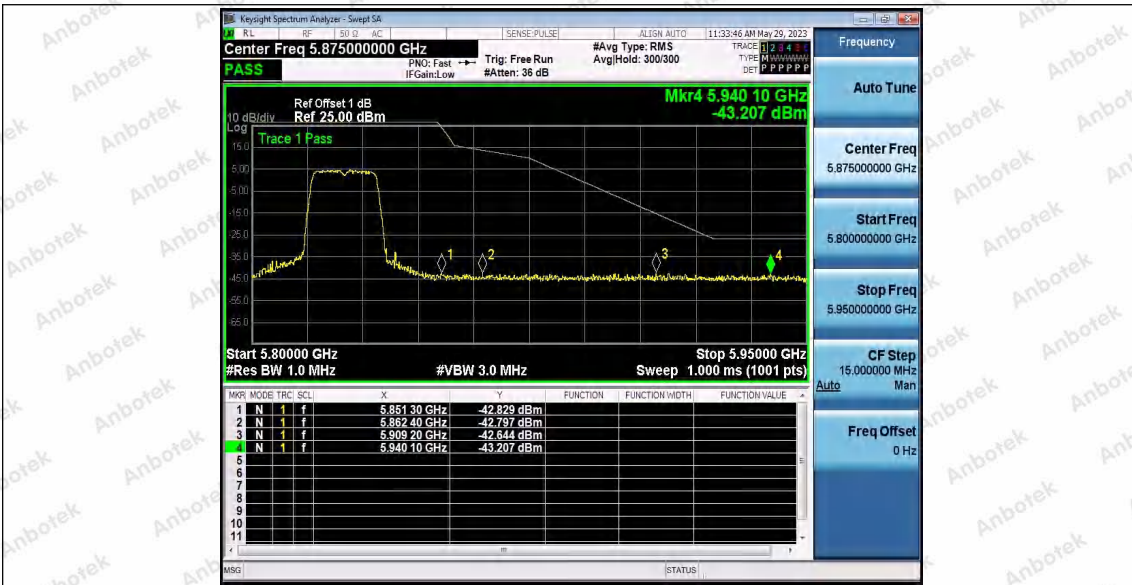

11N40ISO_Ant1_Low_5755