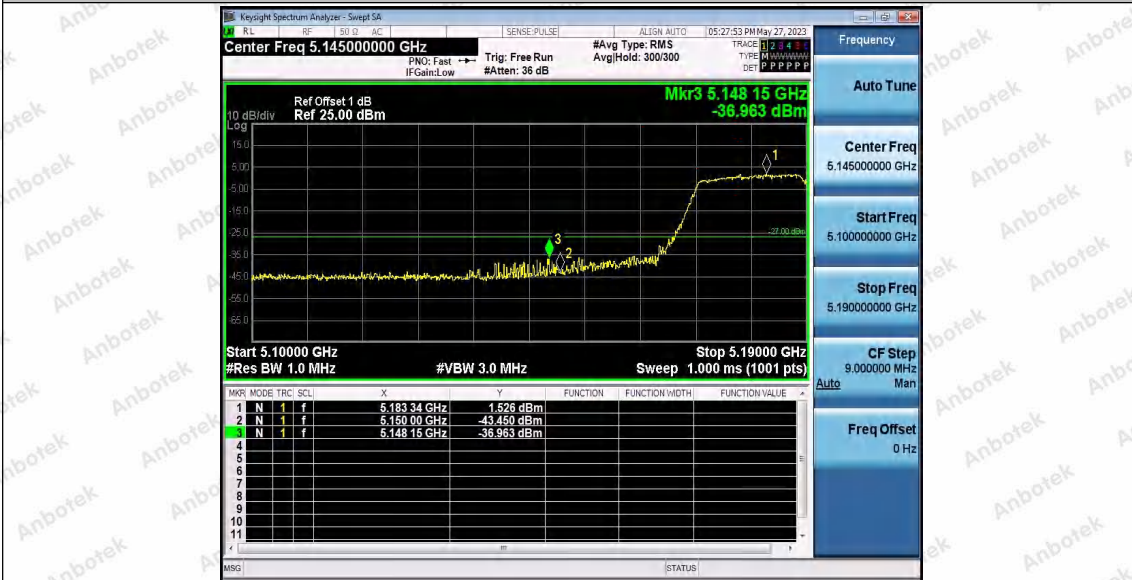

11N40SISO_Ant2_Low_5190