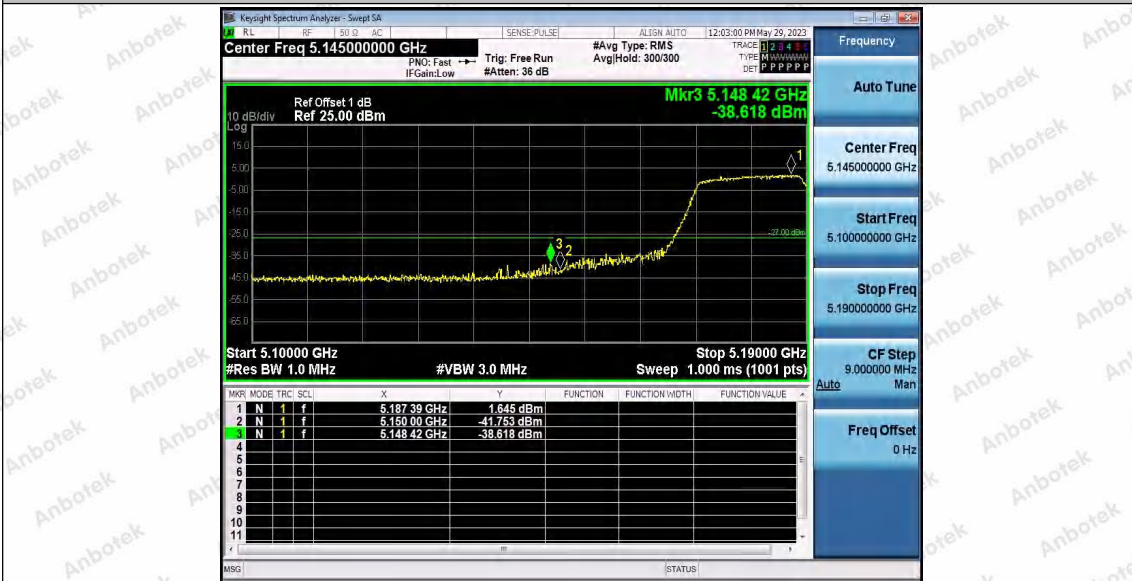

Hotline
400-003-0500
www.anbotek.com.cn

11N40SISO_Ant1_Low_5190

11N40SISO_Ant2_Low_5190

Shenzhen Anbotek Compliance Laboratory Limited

Address: 1/F., Building D, Sogood Science and Technology Park, Sanwei Community, Hangcheng Street, Bao'an District, Shenzhen, Guangdong, China.
 Tel: (86) 0755-26066440 Fax: (86) 0755-26014772 Email: service@anbotek.com