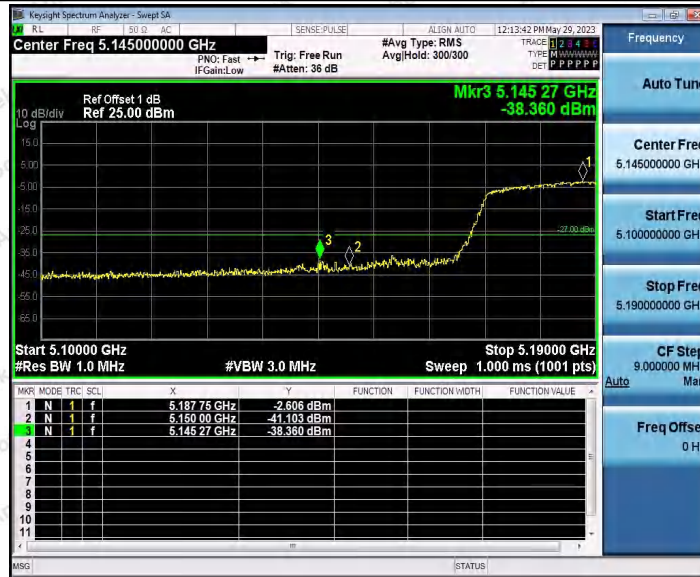

11AC80SISO_Ant2_Low_5210

11AC80SISO_Ant1_High_5210

Shenzhen Anbotek Compliance Laboratory Limited

Address: 1/F., Building D, Sogood Science and Technology Park, Sanwei Community, Hangcheng Street, Bao'an District, Shenzhen, Guangdong, China.
Tel: (86) 0755-26066440 Fax: (86) 0755-26014772 Email: service@anbotek.com

Hotline 400-003-0500
www.anbotek.com.cn