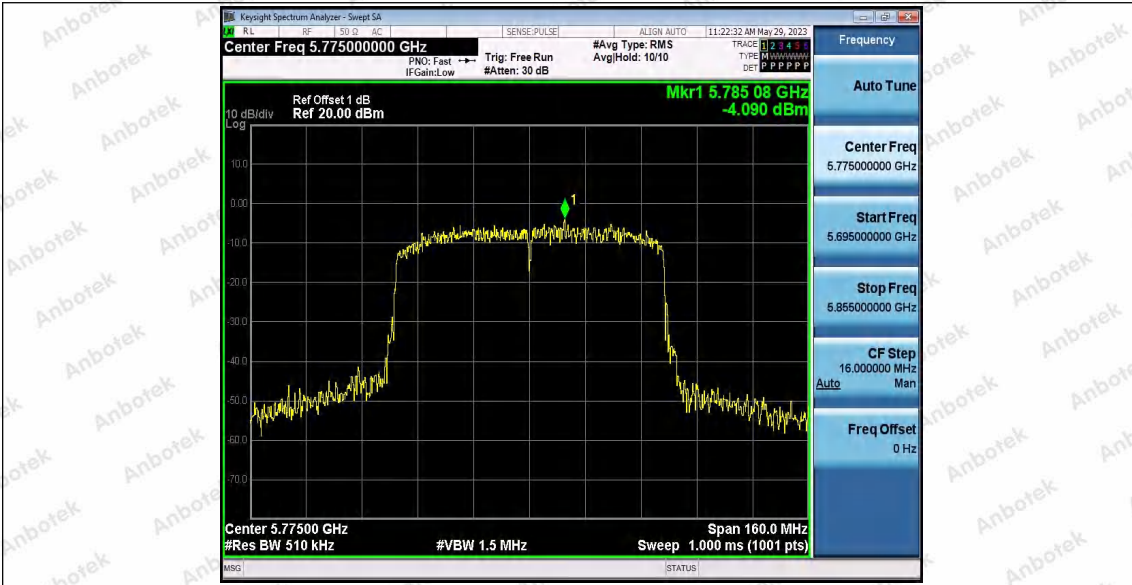

11AC80SISO_Ant2_5775