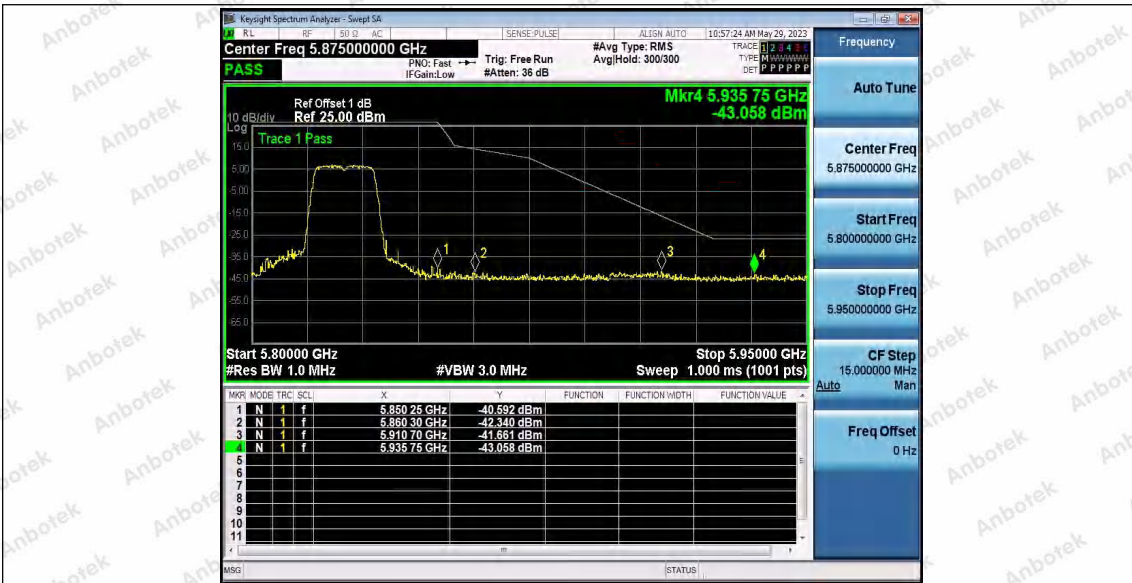

11A_Ant2_High_5825