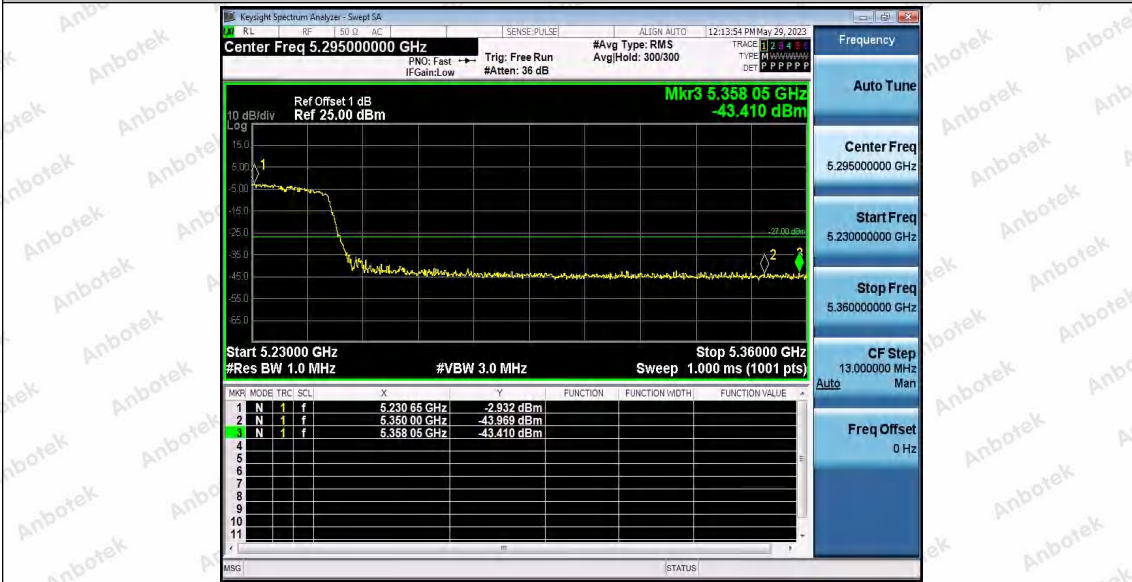

Shenzhen Anbotek Compliance Laboratory Limited

Address: 1/F., Building D, Sogood Science and Technology Park, Sanwei Community, Hangcheng Street, Bao'an District, Shenzhen, Guangdong, China.
Tel: (86) 0755-26066440 Fax: (86) 0755-26014772 Email: service@anbotek.com

Hotline 400-003-0500
www.anbotek.com.cn