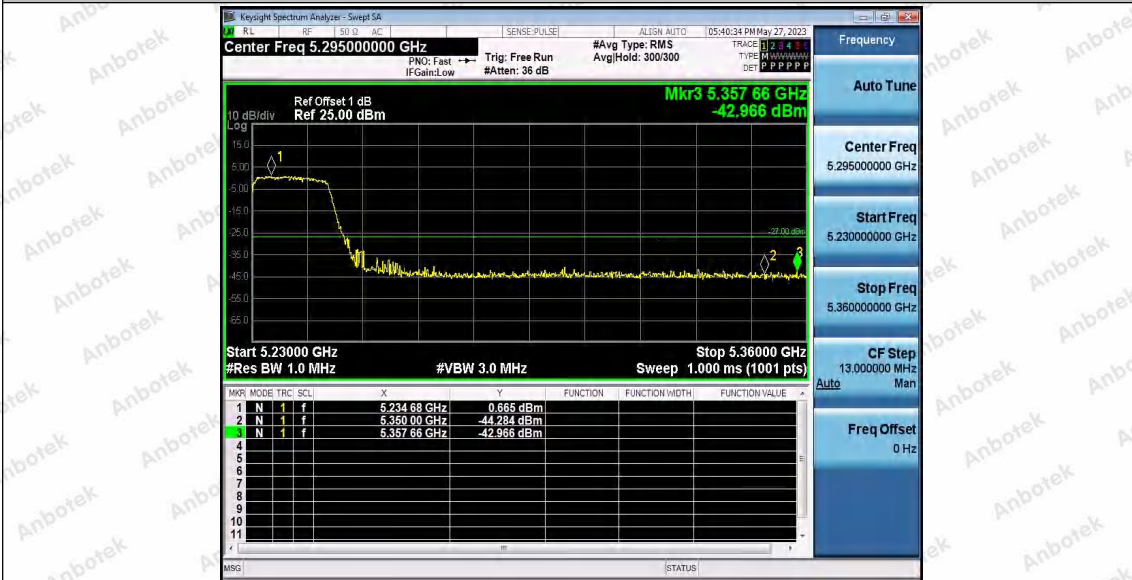

11AC40SISO_Ant2_High_5230