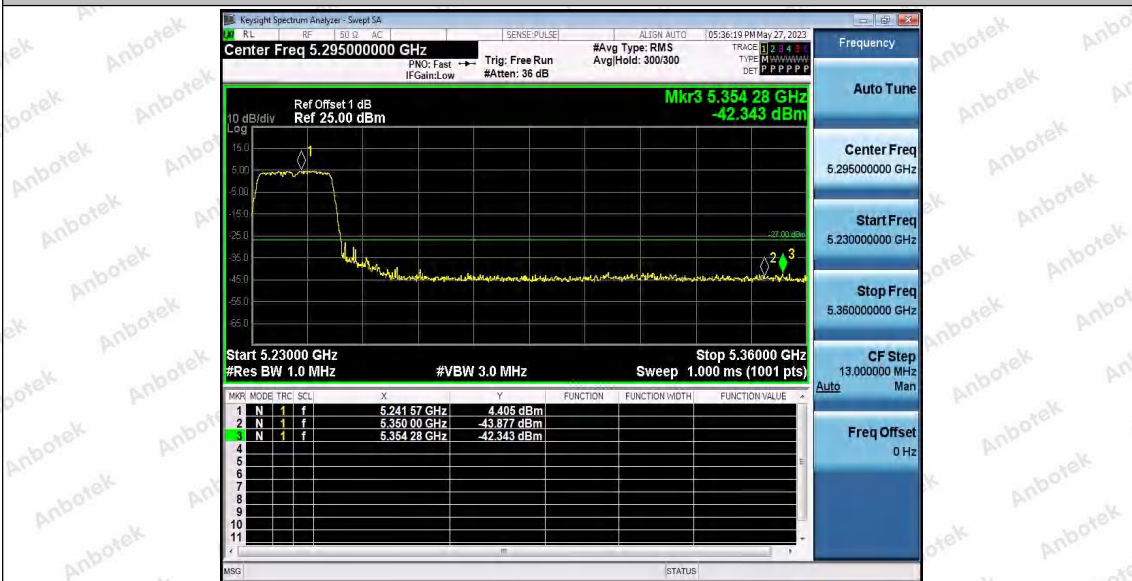

Hotline 400-003-0500
www.anbotek.com.cn

11AC20SISO_Ant2_Low_5180

11AC20SISO_Ant1_High_5240

Shenzhen Anbotek Compliance Laboratory Limited

Address: 1/F., Building D, Sogood Science and Technology Park, Sanwei Community, Hangcheng Street, Bao'an District, Shenzhen, Guangdong, China.
 Tel: (86) 0755-26066440 Fax: (86) 0755-26014772 Email: service@anbotek.com