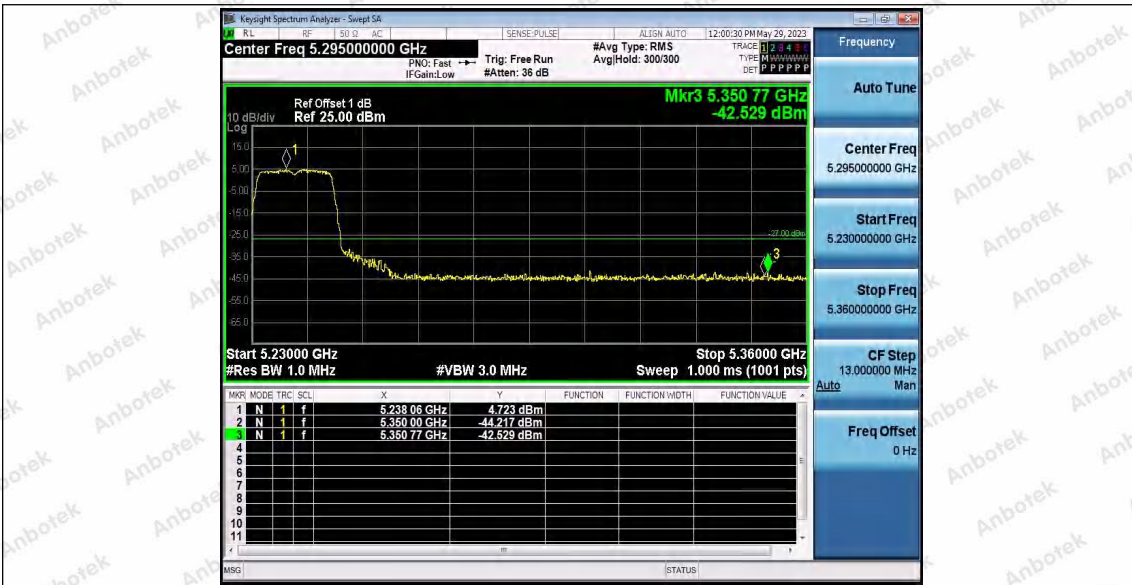

11N40SISO_Ant1_Low_5190