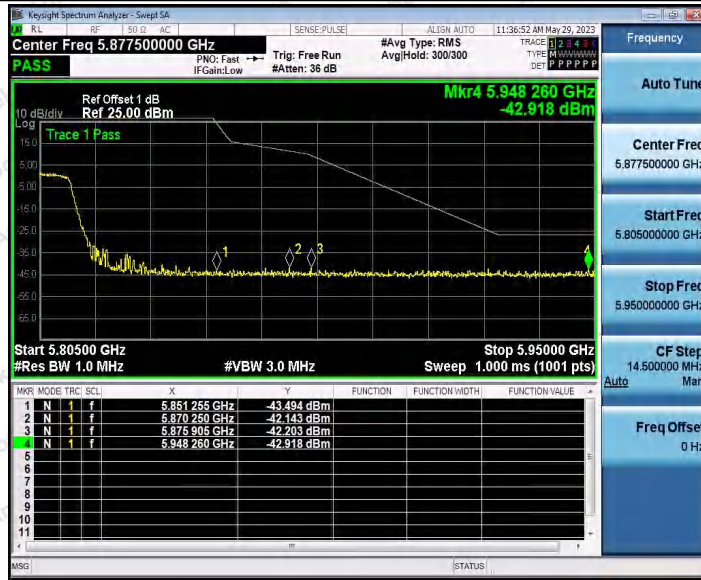

11N40SISO_Ant2_High_5795

11AC20SISO_Ant1_Low_5745

Shenzhen Anbotek Compliance Laboratory Limited

Address: 1/F., Building D, Sogood Science and Technology Park, Sanwei Community, Hangcheng Street, Bao'an District, Shenzhen, Guangdong, China.
Tel: (86) 0755-26066440 Fax: (86) 0755-26014772 Email: service@anbotek.com

Hotline
400-003-0500
www.anbotek.com.cn