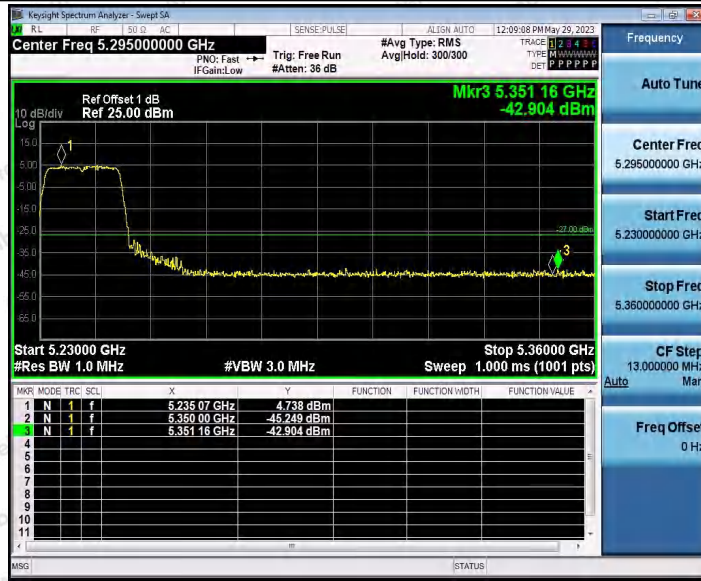

11AC20SISO_Ant2_High_5240

11AC40SISO_Ant1_Low_5190