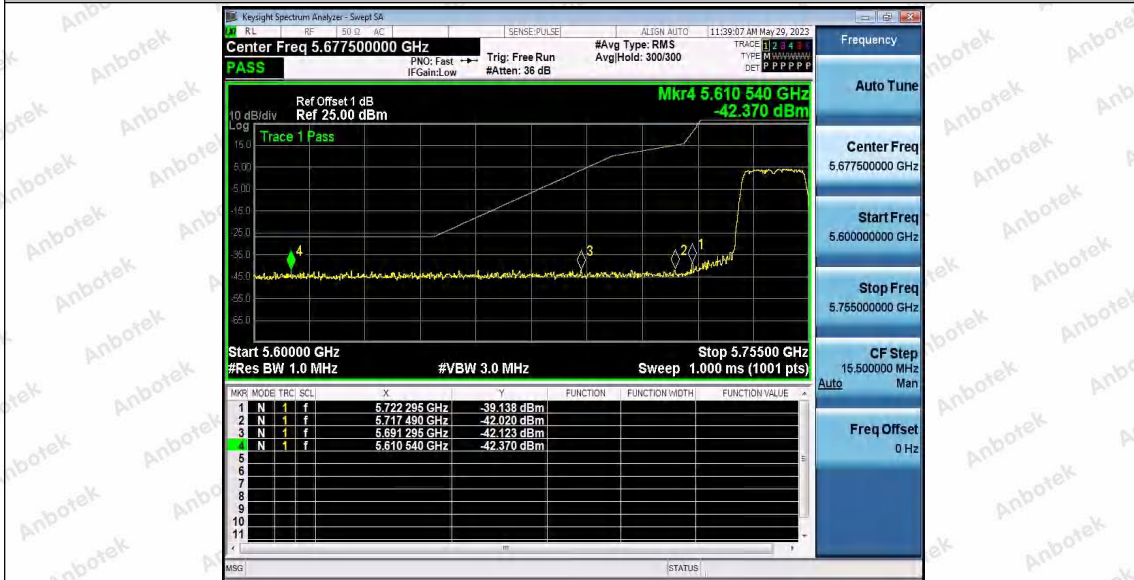

11AC20SISO_Ant1_High_5825