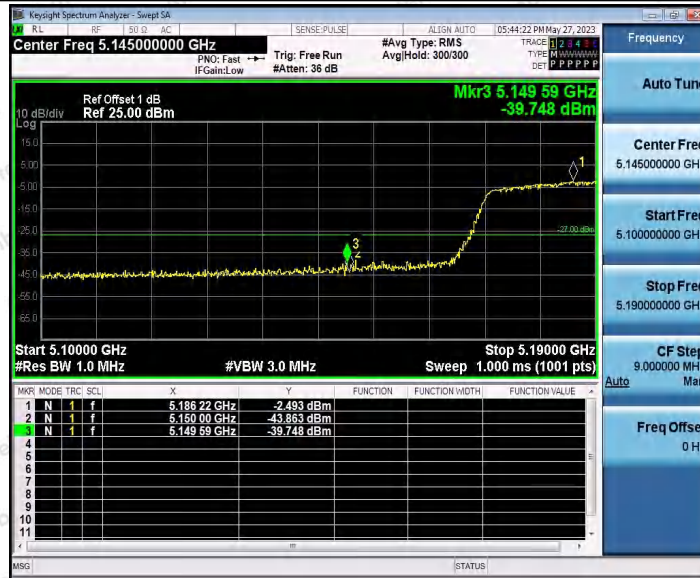

11AC80SISO_Ant1_Low_5210