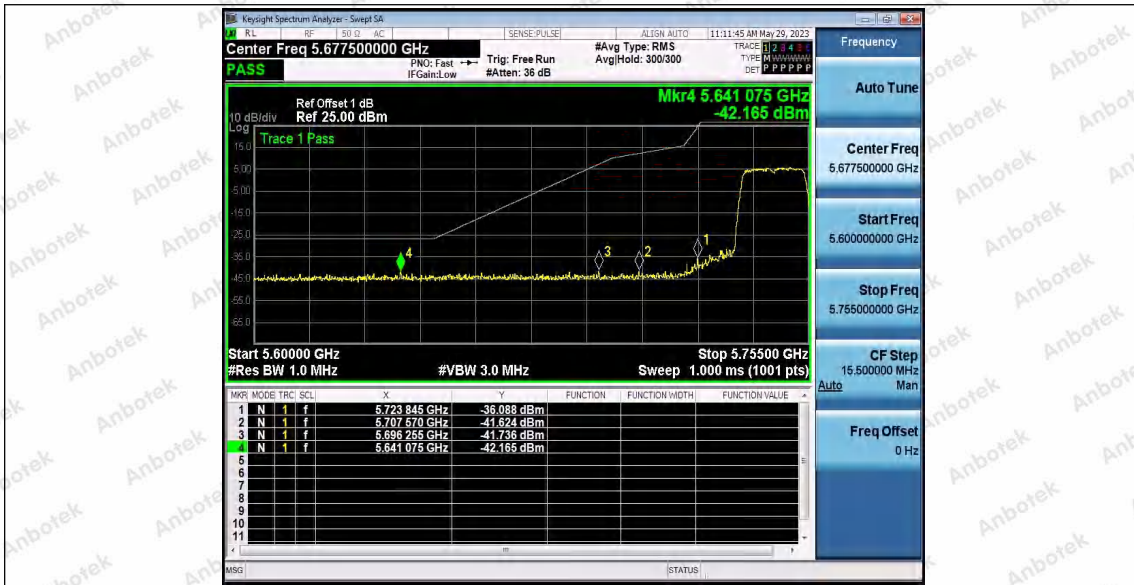

11AC20SISO_Ant2_Low_5745