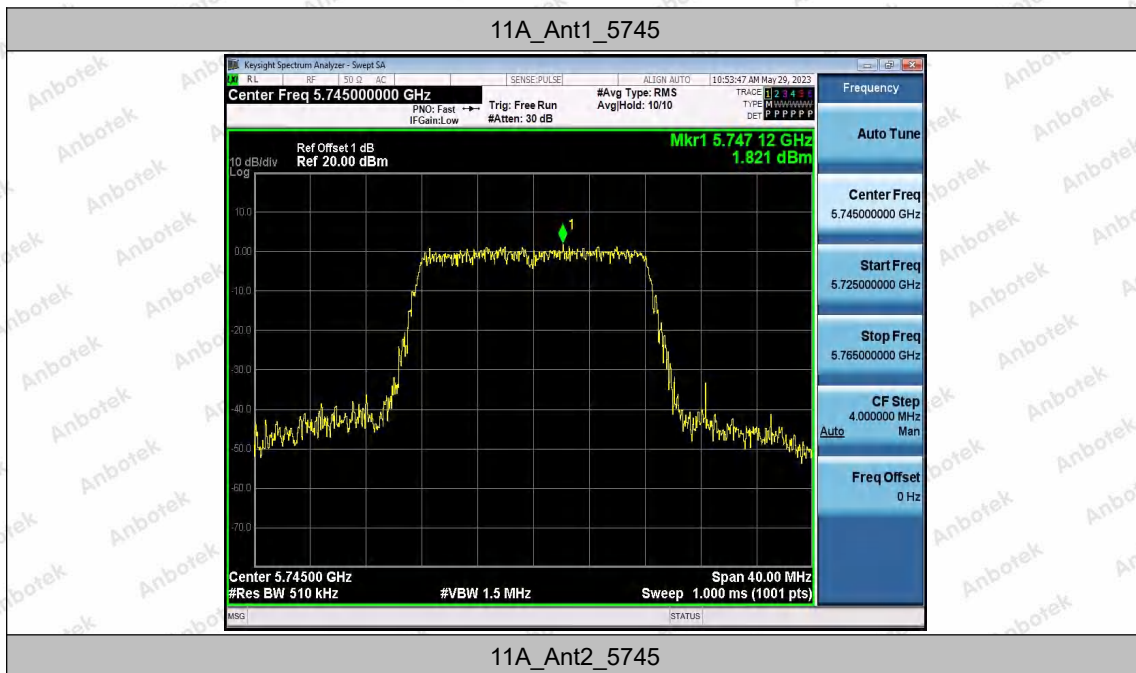

Test Graphs B4

Shenzhen Anbotek Compliance Laboratory Limited

Address: 1/F., Building D, Sogood Science and Technology Park, Sanwei Community, Hangcheng Street, Bao'an District, Shenzhen, Guangdong, China.
Tel: (86) 0755-26066440 Fax: (86) 0755-26014772 Email: service@anbotek.com

Hotline
400-003-0500
www.anbotek.com.cn