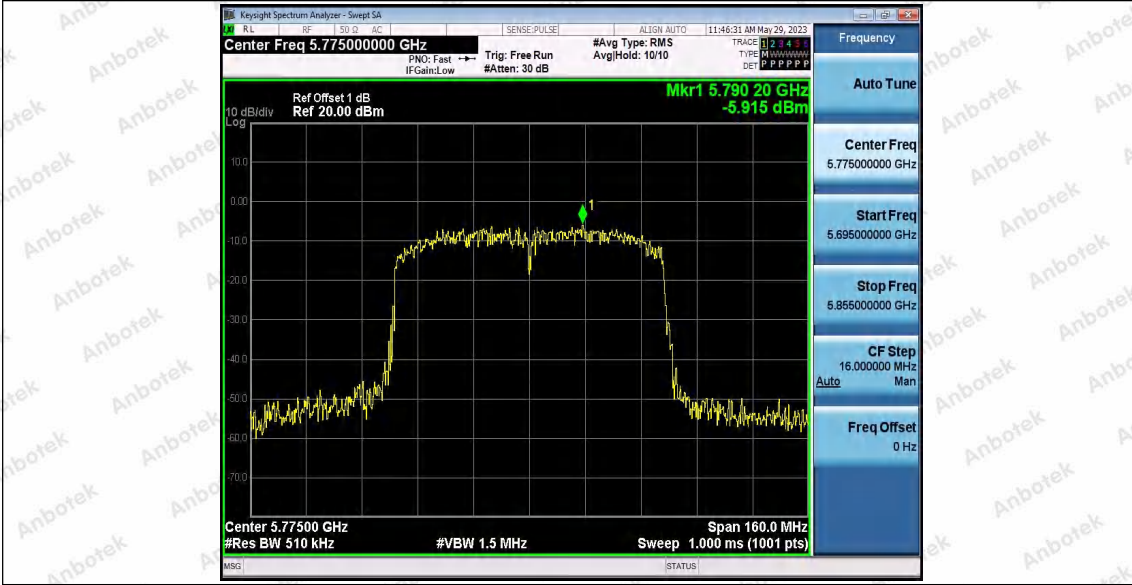

Shenzhen Anbotek Compliance Laboratory Limited

Address: 1/F., Building D, Sogood Science and Technology Park, Sanwei Community, Hangcheng Street, Bao'an District, Shenzhen, Guangdong, China.
Tel: (86) 0755-26066440 Fax: (86) 0755-26014772 Email: service@anbotek.com

Hotline
400-003-0500
www.anbotek.com.cn