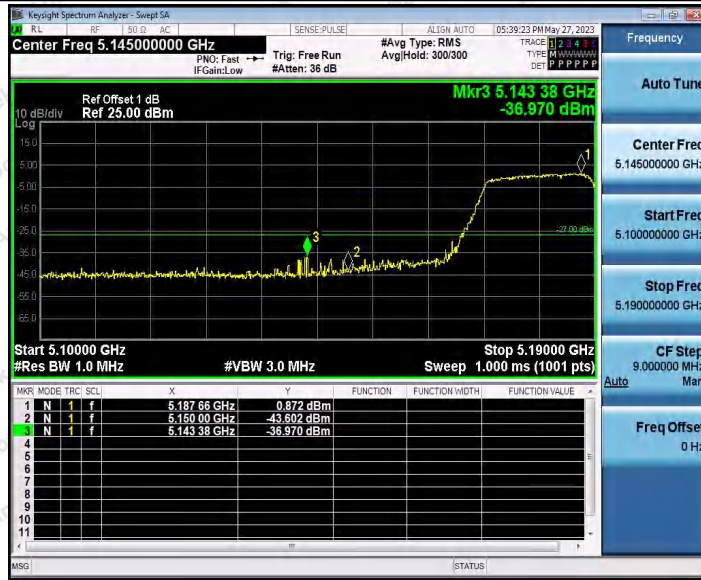

11AC40SISO_Ant2_Low_5190

Shenzhen Anbotek Compliance Laboratory Limited

Address: 1/F., Building D, Sogood Science and Technology Park, Sanwei Community, Hangcheng Street, Bao'an District, Shenzhen, Guangdong, China.
Tel: (86) 0755-26066440 Fax: (86) 0755-26014772 Email: service@anbotek.com

Hotline
400-003-0500
www.anbotek.com.cn