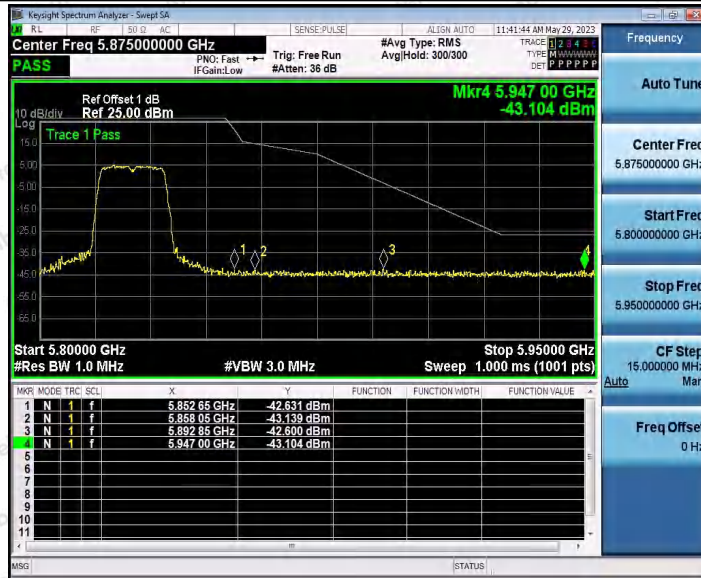

11AC20SISO_Ant2_High_5825