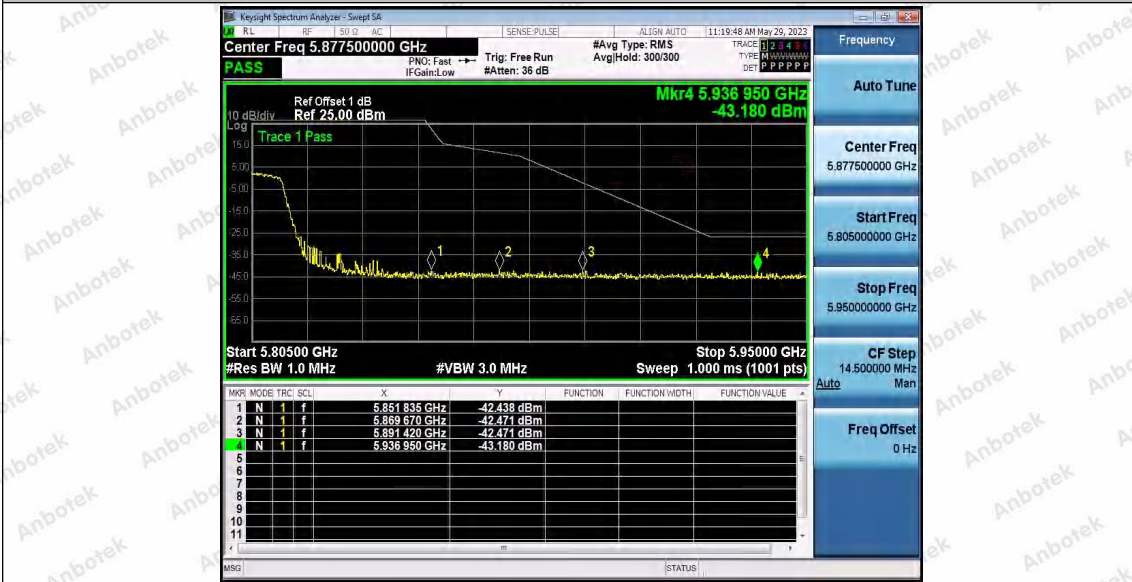

11AC40SISO_Ant2_High_5795