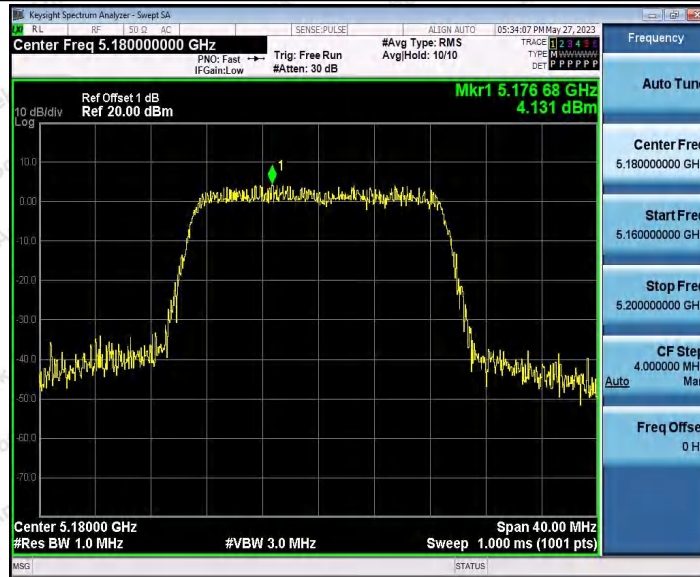

11N40SISO_Ant2_5230

11AC20SISO_Ant1_5180

11AC20SISO_Ant2_5180

Shenzhen Anbotek Compliance Laboratory Limited

Address: 1/F., Building D, Sogood Science and Technology Park, Sanwei Community, Hangcheng Street, Bao'an District, Shenzhen, Guangdong, China.
Tel: (86) 0755-26066440 Fax: (86) 0755-26014772 Email: service@anbotek.com