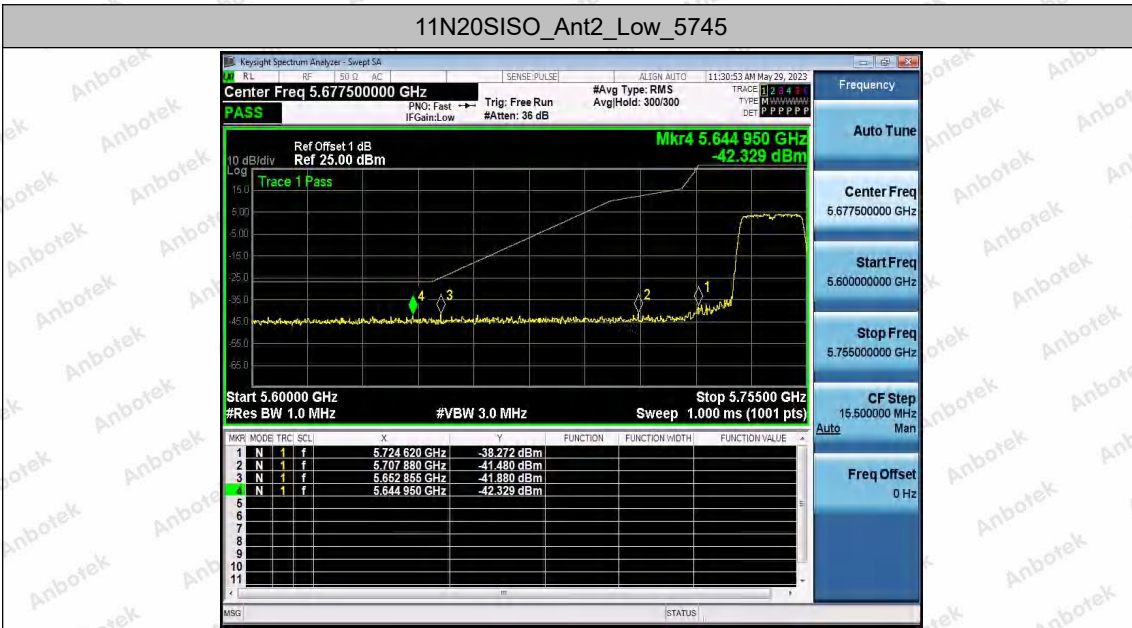

11N20SISO_Ant2_High_5825

Shenzhen Anbotek Compliance Laboratory Limited

Address: 1/F., Building D, Sogood Science and Technology Park, Sanwei Community, Hangcheng Street, Bao'an District, Shenzhen, Guangdong, China.
Tel: (86) 0755-26066440 Fax: (86) 0755-26014772 Email: service@anbotek.com

Hotline 400-003-0500
www.anbotek.com.cn