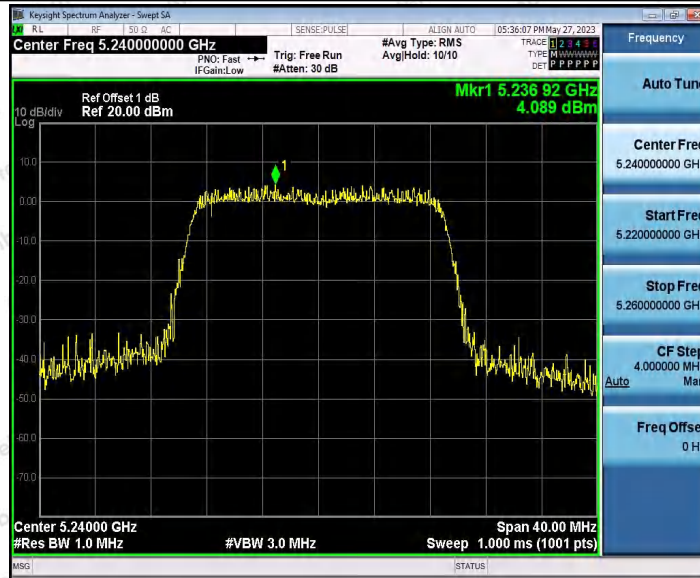

11AC20SISO_Ant1_5240

11AC20SISO_Ant2_5240