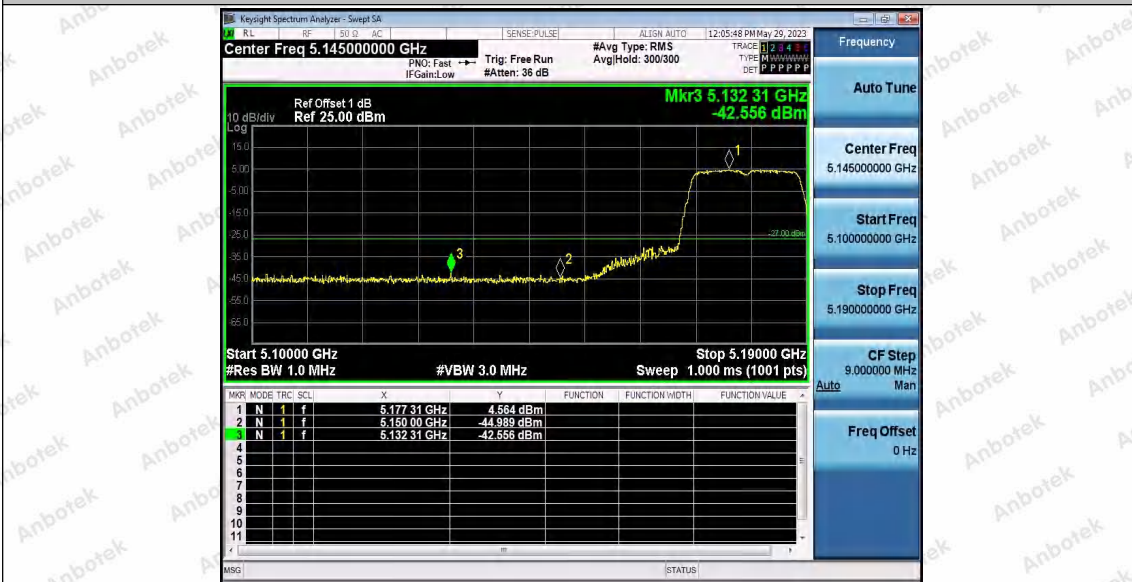

11AC20SISO_Ant1_High_5240