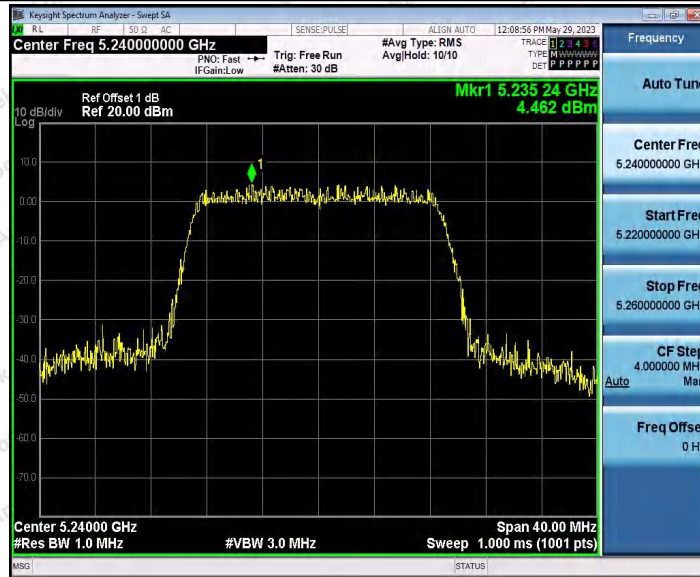

11AC40SISO_Ant1_5190

Shenzhen Anbotek Compliance Laboratory Limited

Address: 1/F., Building D, Sogood Science and Technology Park, Sanwei Community, Hangcheng Street, Bao'an District, Shenzhen, Guangdong, China.
Tel: (86) 0755-26066440 Fax: (86) 0755-26014772 Email: service@anbotek.com

Hotline 400-003-0500
www.anbotek.com.cn