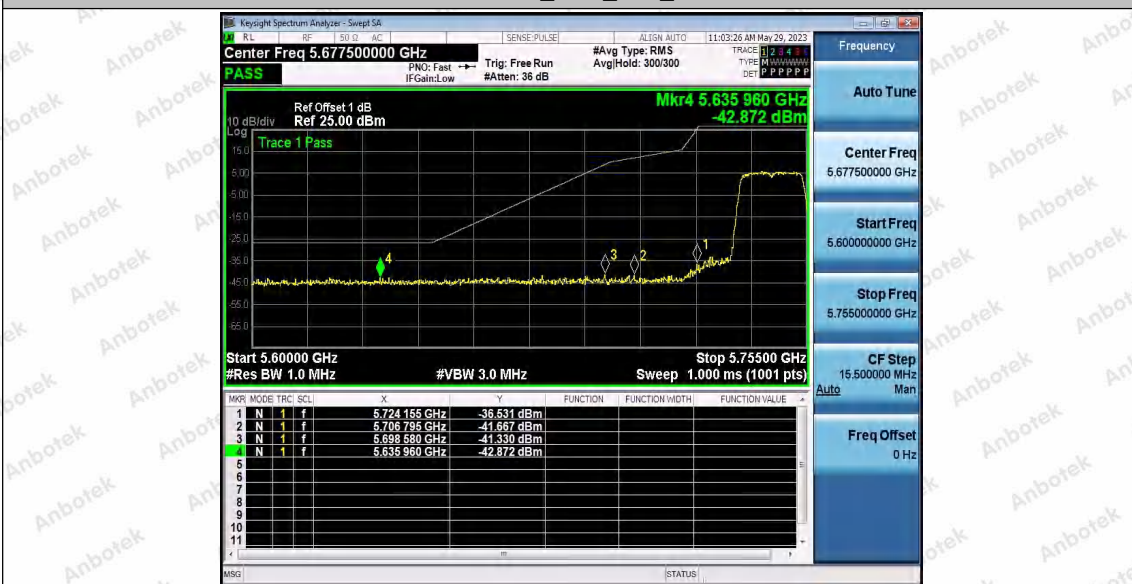

Hotline 400-003-0500
www.anbotek.com.cn

11A_Ant2_High_5825

11N20SISO_Ant1_Low_5745

Shenzhen Anbotek Compliance Laboratory Limited

Address: 1/F., Building D, Sogood Science and Technology Park, Sanwei Community, Hangcheng Street, Bao'an District, Shenzhen, Guangdong, China.
 Tel: (86) 0755-26066440 Fax: (86) 0755-26014772 Email: service@anbotek.com