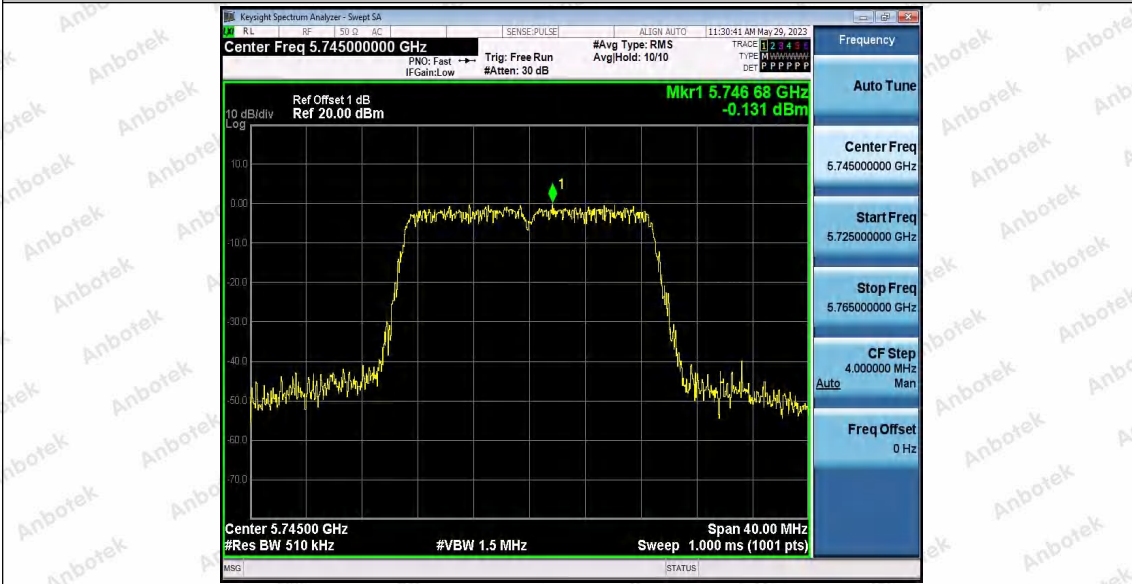

11N20SISO_Ant1_5785