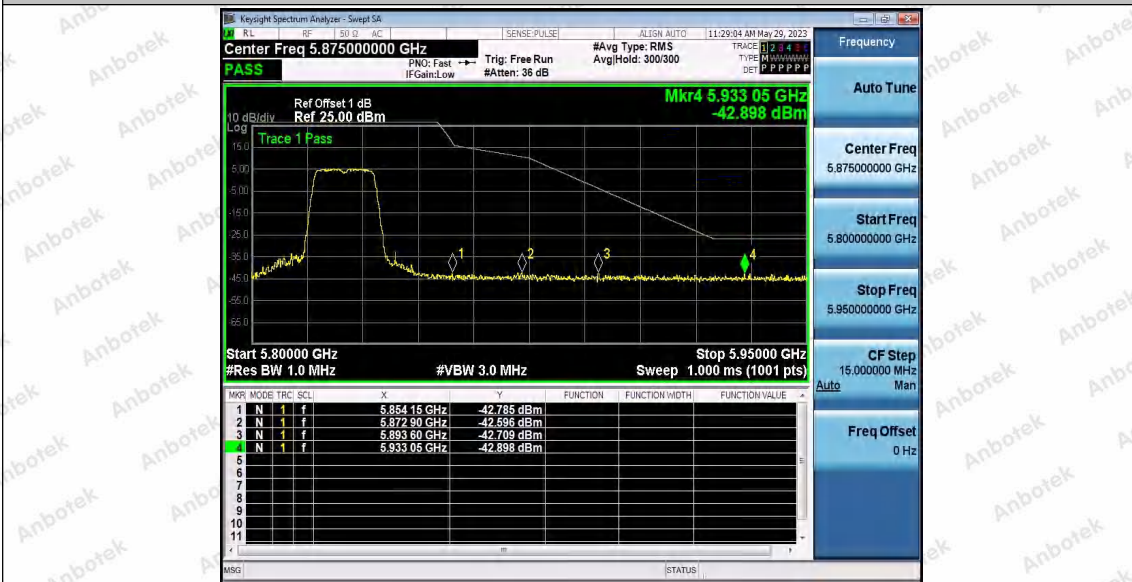

11N20SISO_Ant1_Low_5745