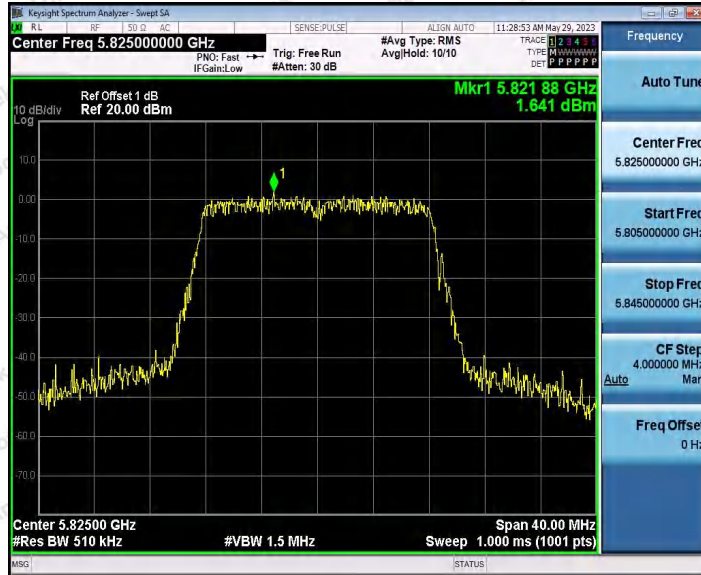

11N20SISO_Ant1_5745

Shenzhen Anbotek Compliance Laboratory Limited

Address: 1/F., Building D, Sogood Science and Technology Park, Sanwei Community, Hangcheng Street, Bao'an District, Shenzhen, Guangdong, China.
Tel: (86) 0755-26066440 Fax: (86) 0755-26014772 Email: service@anbotek.com

Hotline 400-003-0500
www.anbotek.com.cn