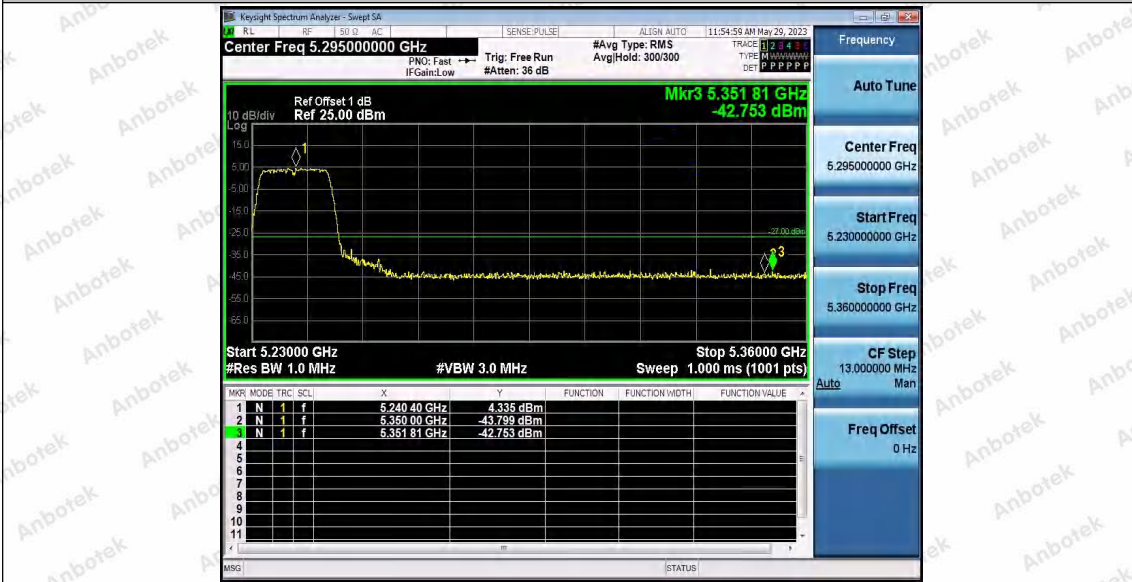

11N20SISO_Ant1_Low_5180