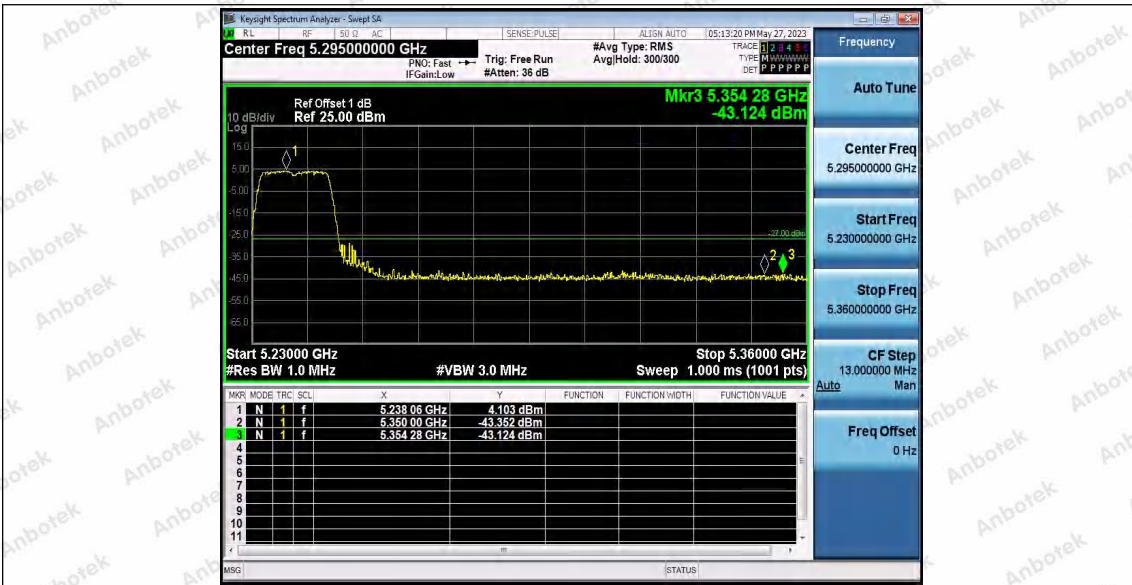

11A_Ant2_High_5240