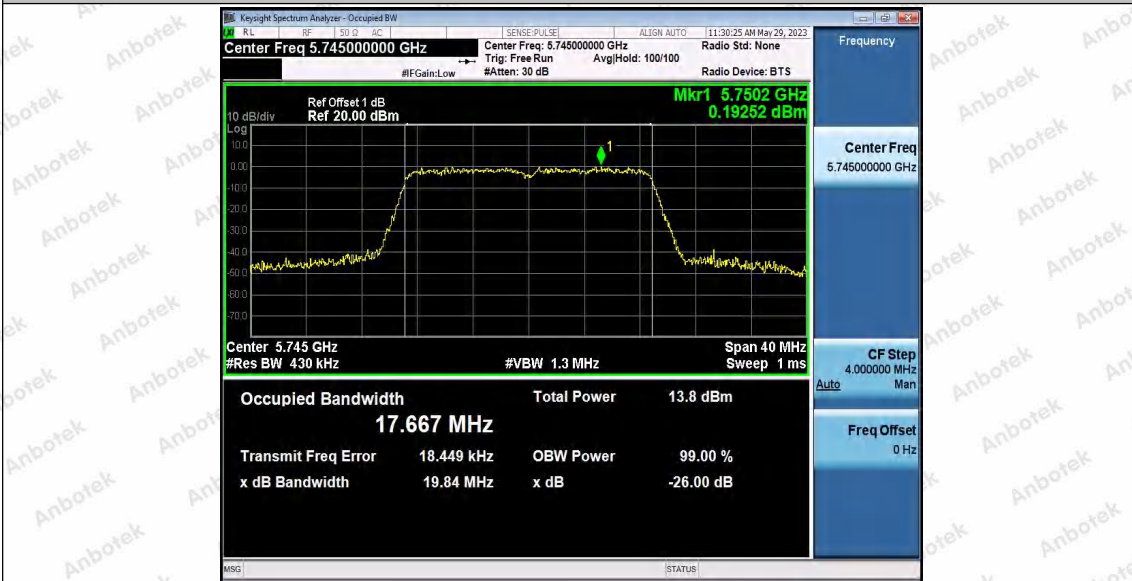

Hotline 400-003-0500  
 www.anbotek.com.cn

11N20SISO\_Ant1\_5745

11N20SISO\_Ant2\_5745