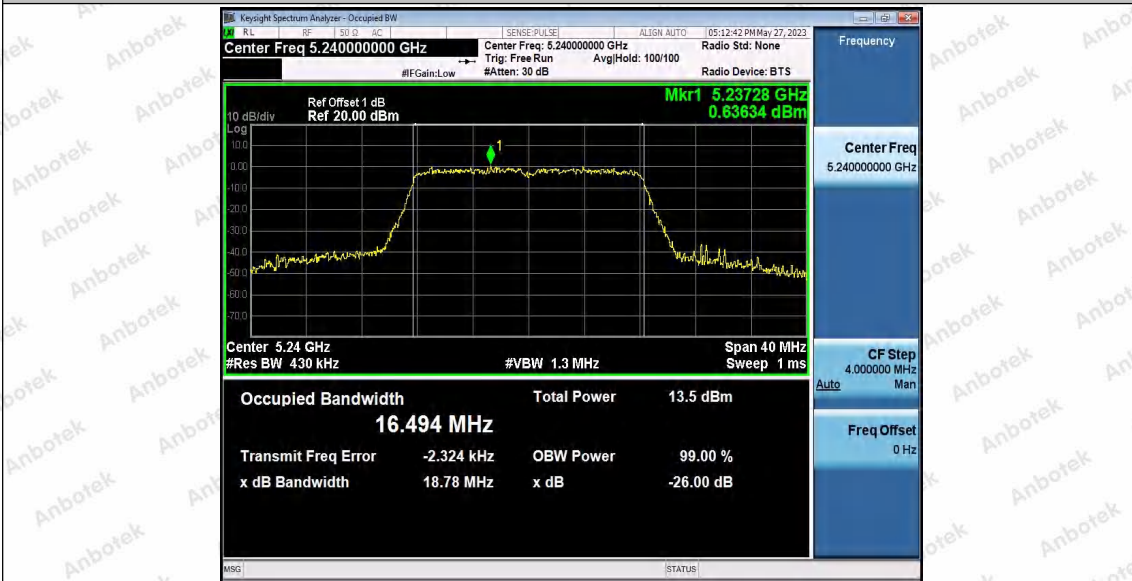

Hotline 400-003-0500  
www.anbotek.com.cn

11A\_Ant2\_5200

11A\_Ant1\_5240