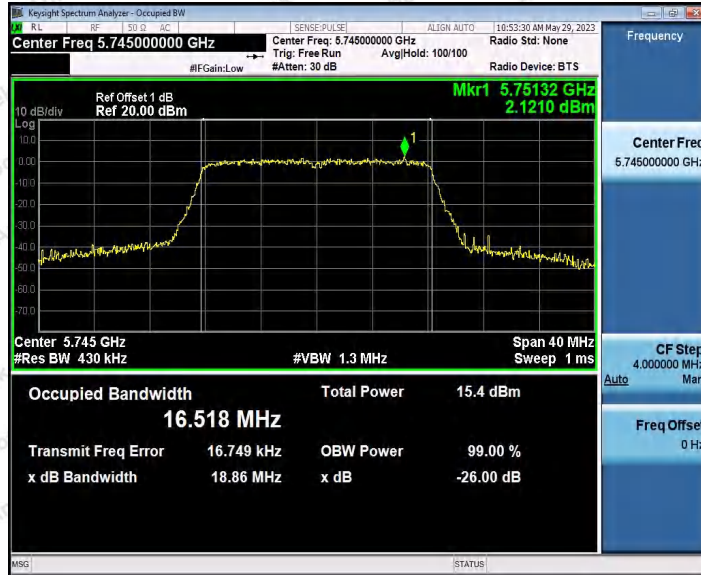

11A_Ant1_5745

11A_Ant2_5745

Shenzhen Anbotek Compliance Laboratory Limited

Address: 1/F., Building D, Sogood Science and Technology Park, Sanwei Community, Hangcheng Street, Bao'an District, Shenzhen, Guangdong, China.
Tel: (86) 0755-26066440 Fax: (86) 0755-26014772 Email: service@anbotek.com

Hotline 400-003-0500
www.anbotek.com.cn