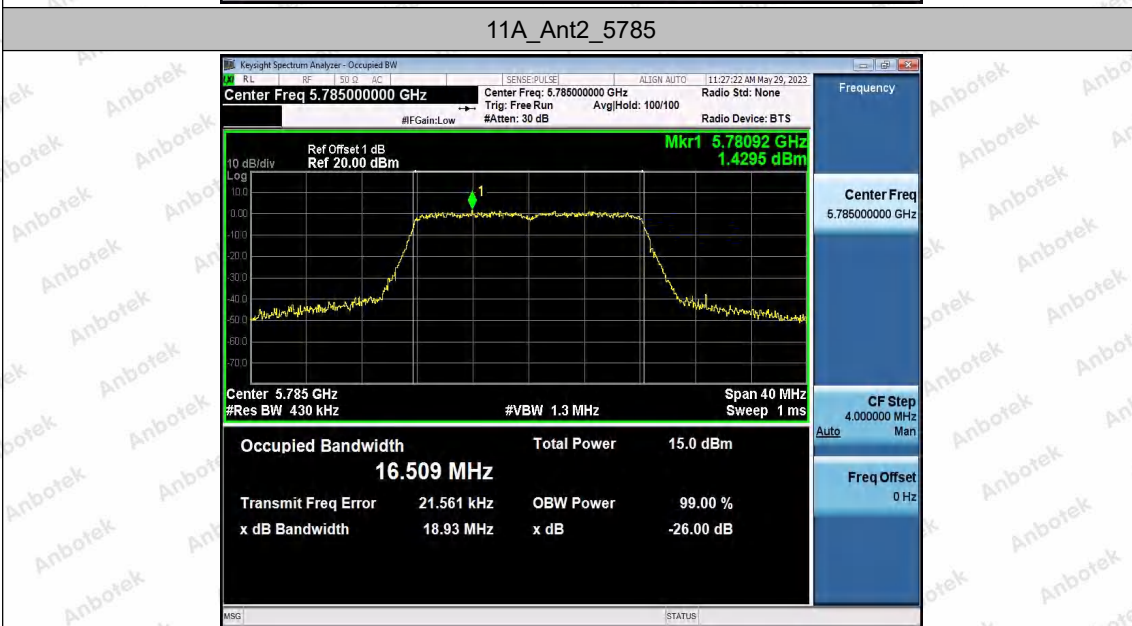

Shenzhen Anbotek Compliance Laboratory Limited

Address: 1/F., Building D, Sogood Science and Technology Park, Sanwei Community, Hangcheng Street, Bao'an District, Shenzhen, Guangdong, China.
Tel: (86) 0755-26066440 Fax: (86) 0755-26014772 Email: service@anbotek.com

Hotline: 400-003-0500
www.anbotek.com.cn