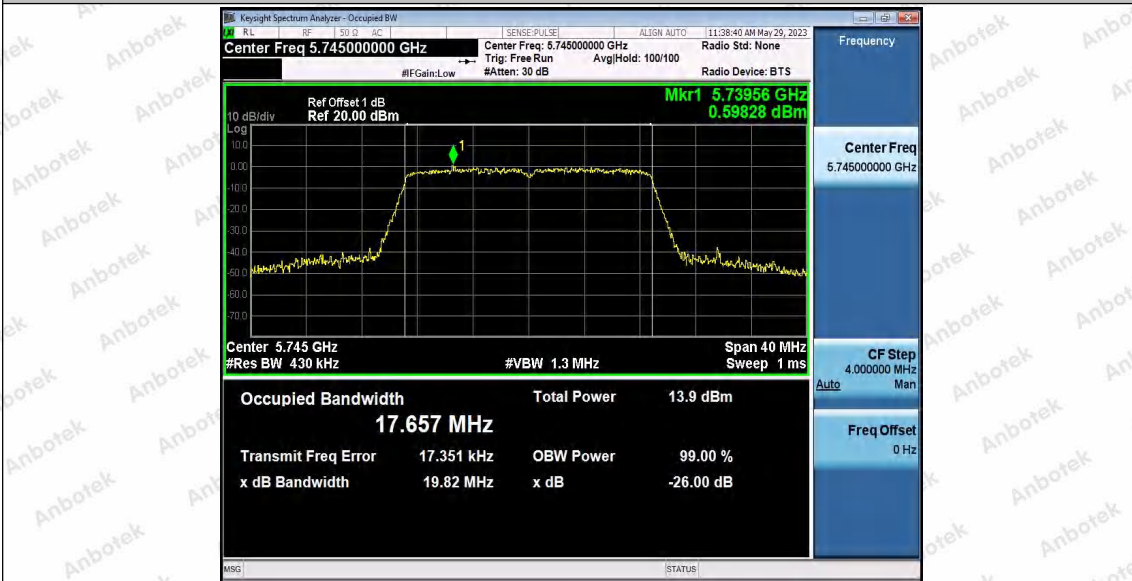

Hotline 400-003-0500  
 www.anbotek.com.cn

11AC20SISO\_Ant1\_5745

11AC20SISO\_Ant2\_5745