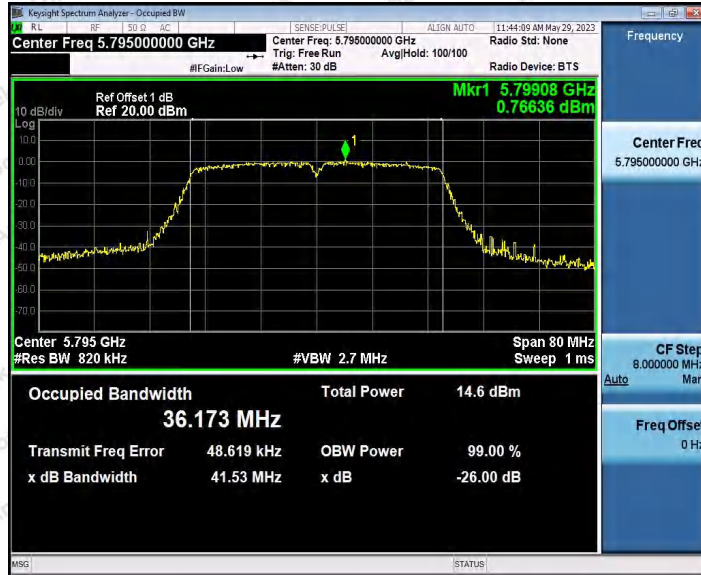

11AC40SISO_Ant2_5795

11AC80SISO_Ant1_5210

Shenzhen Anbotek Compliance Laboratory Limited

Address: 1/F., Building D, Sogood Science and Technology Park, Sanwei Community, Hangcheng Street, Bao'an District, Shenzhen, Guangdong, China.
Tel: (86) 0755-26066440 Fax: (86) 0755-26014772 Email: service@anbotek.com

Hotline: 400-003-0500
www.anbotek.com.cn