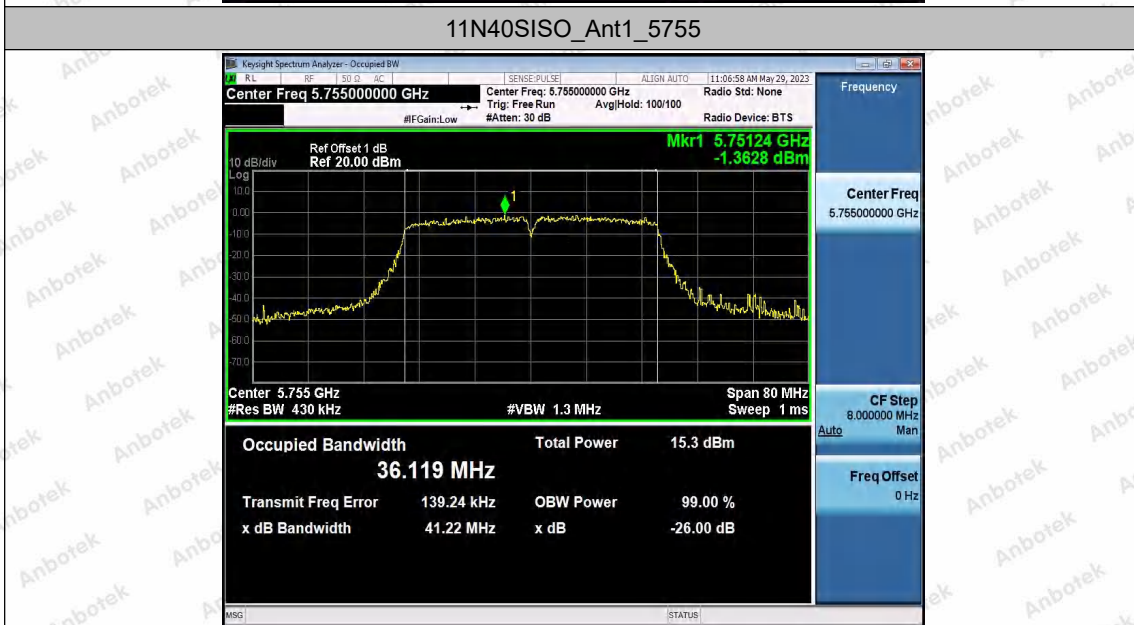

Shenzhen Anbotek Compliance Laboratory Limited

Address: 1/F., Building D, Sogood Science and Technology Park, Sanwei Community, Hangcheng Street, Bao'an District, Shenzhen, Guangdong, China.
Tel: (86) 0755-26066440 Fax: (86) 0755-26014772 Email: service@anbotek.com

Hotline
400-003-0500
www.anbotek.com.cn