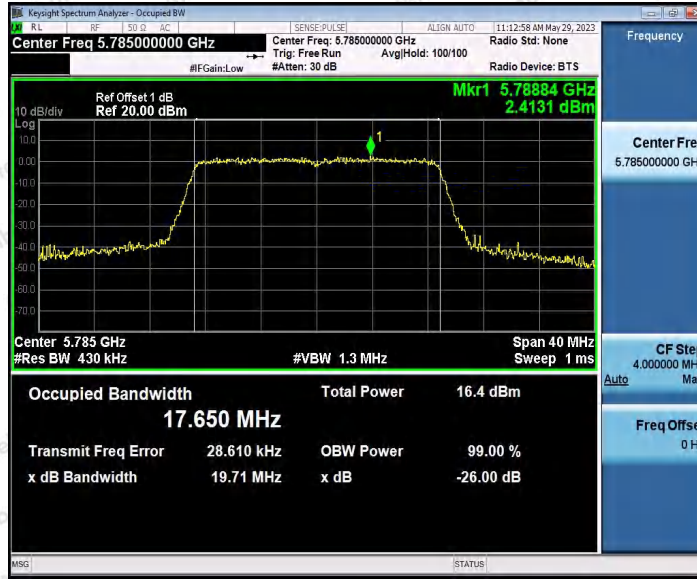

11AC20SISO_Ant1_5785