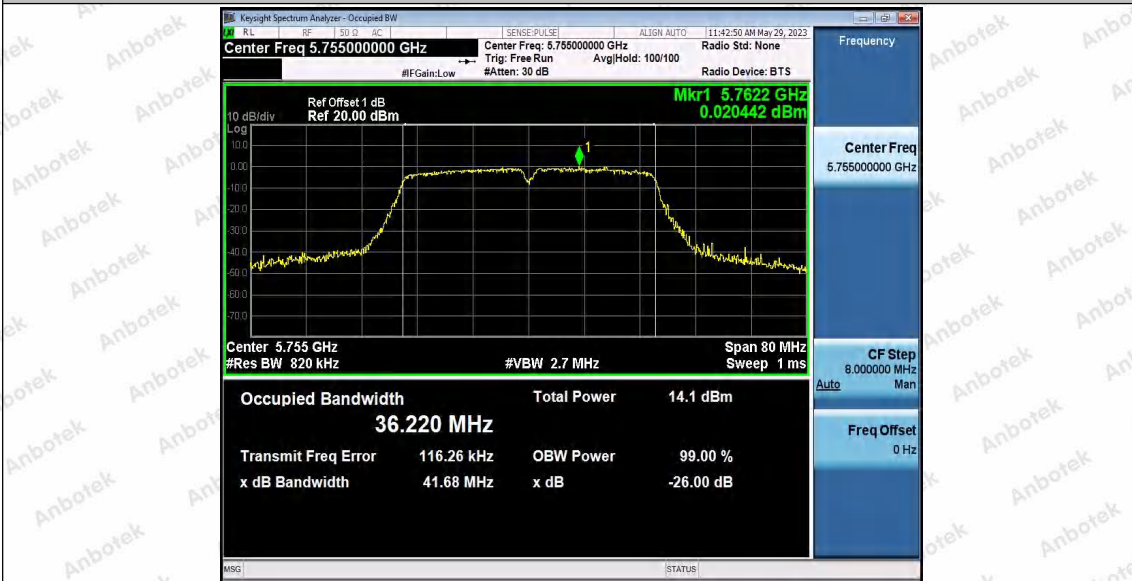

Hotline: 400-003-0500  
 www.anbotek.com.cn

11AC40SISO\_Ant1\_5755

11AC40SISO\_Ant2\_5755