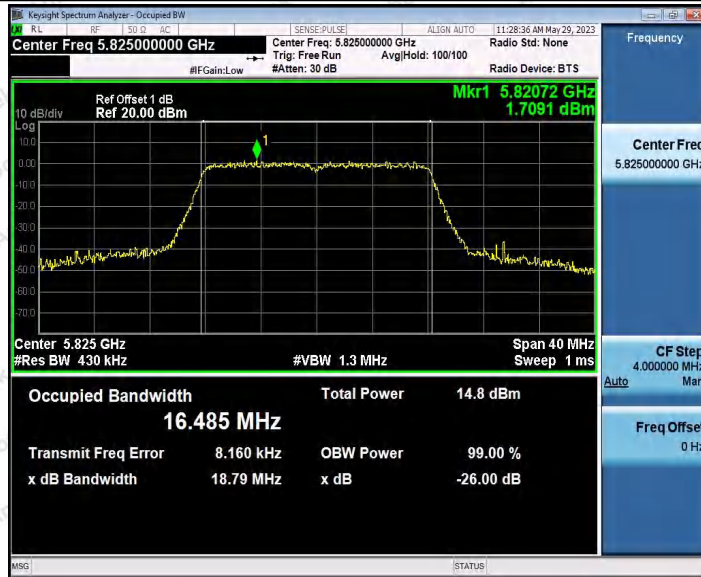

11A_Ant2_5825

11N20SISO_Ant1_5180

Shenzhen Anbotek Compliance Laboratory Limited

Address: 1/F., Building D, Sogood Science and Technology Park, Sanwei Community, Hangcheng Street, Bao'an District, Shenzhen, Guangdong, China.
Tel: (86) 0755-26066440 Fax: (86) 0755-26014772 Email: service@anbotek.com

Hotline 400-003-0500
www.anbotek.com.cn