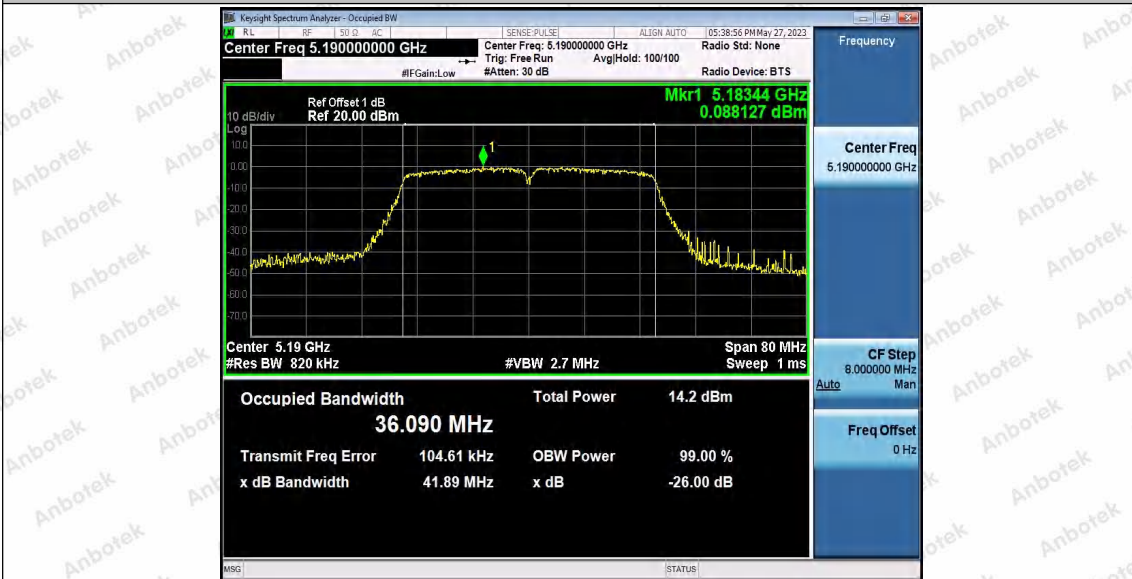

Hotline 400-003-0500  
 www.anbotek.com.cn

11AC20SISO\_Ant2\_5825

11AC40SISO\_Ant1\_5190