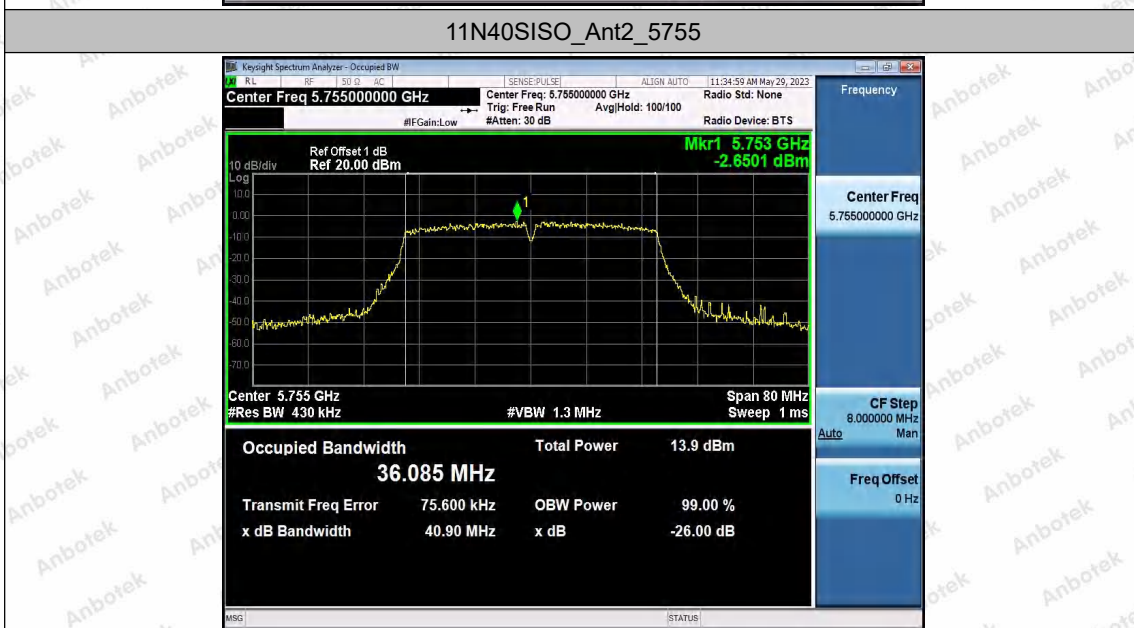

Shenzhen Anbotek Compliance Laboratory Limited

Address: 1/F., Building D, Sogood Science and Technology Park, Sanwei Community, Hangcheng Street, Bao'an District, Shenzhen, Guangdong, China.
Tel: (86) 0755-26066440 Fax: (86) 0755-26014772 Email: service@anbotek.com

Hotline
400-003-0500
www.anbotek.com.cn