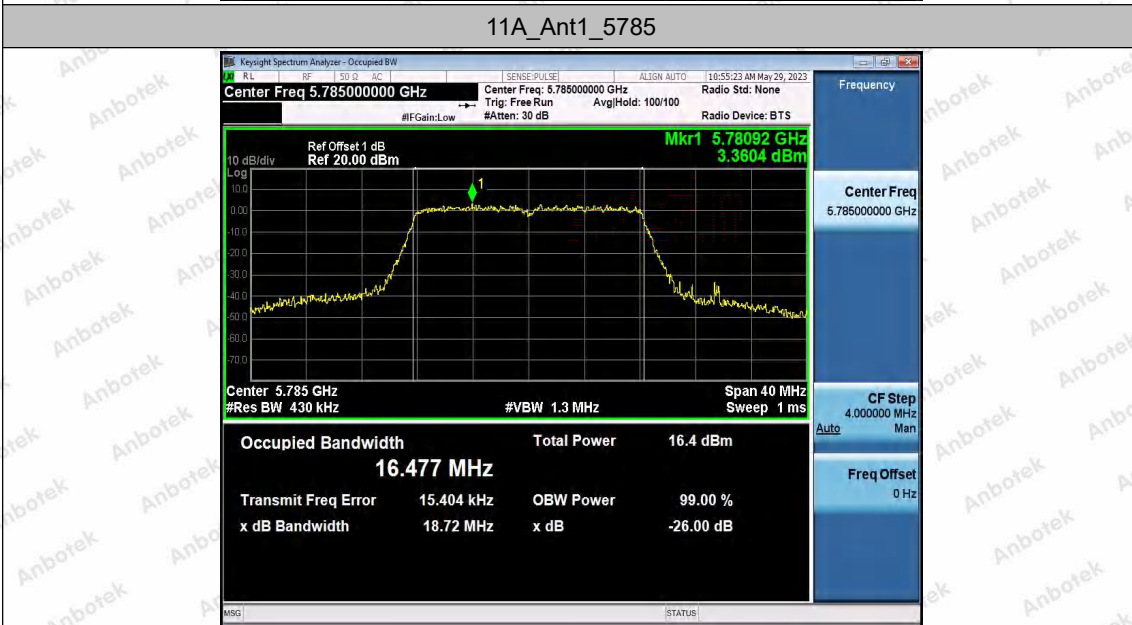

Shenzhen Anbotek Compliance Laboratory Limited

Address: 1/F., Building D, Sogood Science and Technology Park, Sanwei Community, Hangcheng Street, Bao'an District, Shenzhen, Guangdong, China.
Tel: (86) 0755-26066440 Fax: (86) 0755-26014772 Email: service@anbotek.com

Hotline: 400-003-0500
www.anbotek.com.cn