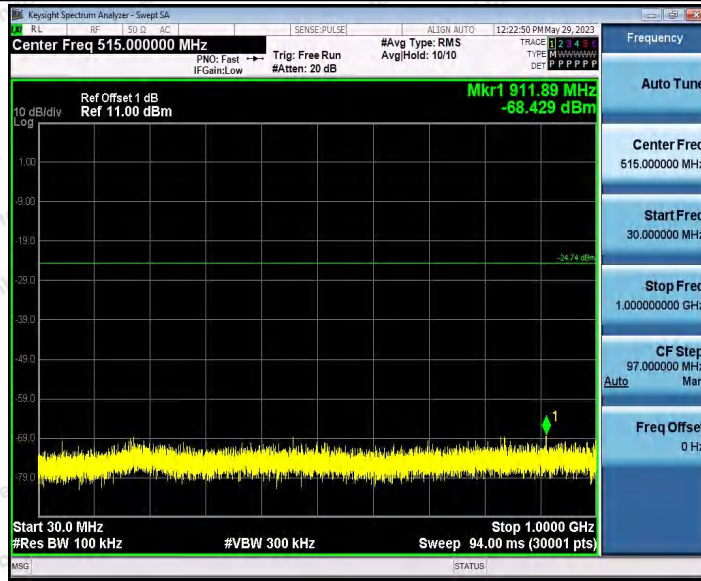

11G_Ant2_2412_1000~26500