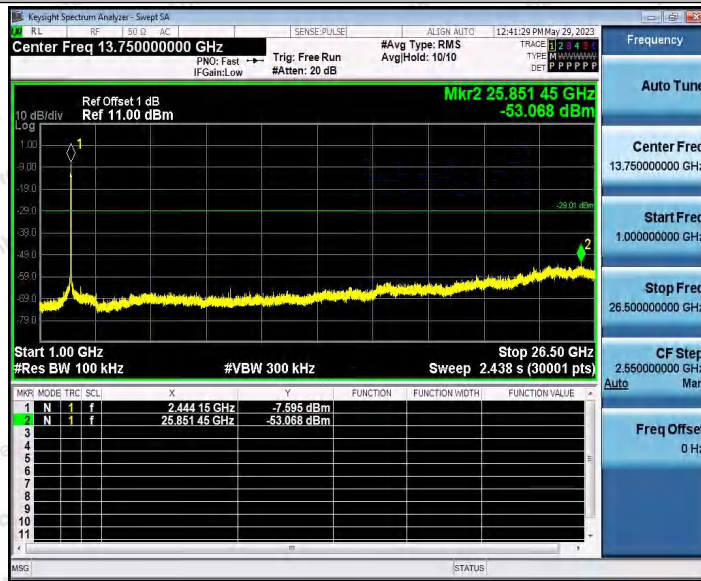

11N40SISO_Ant2_2437_1000~26500

11N40SISO_Ant1_2452_0~Reference