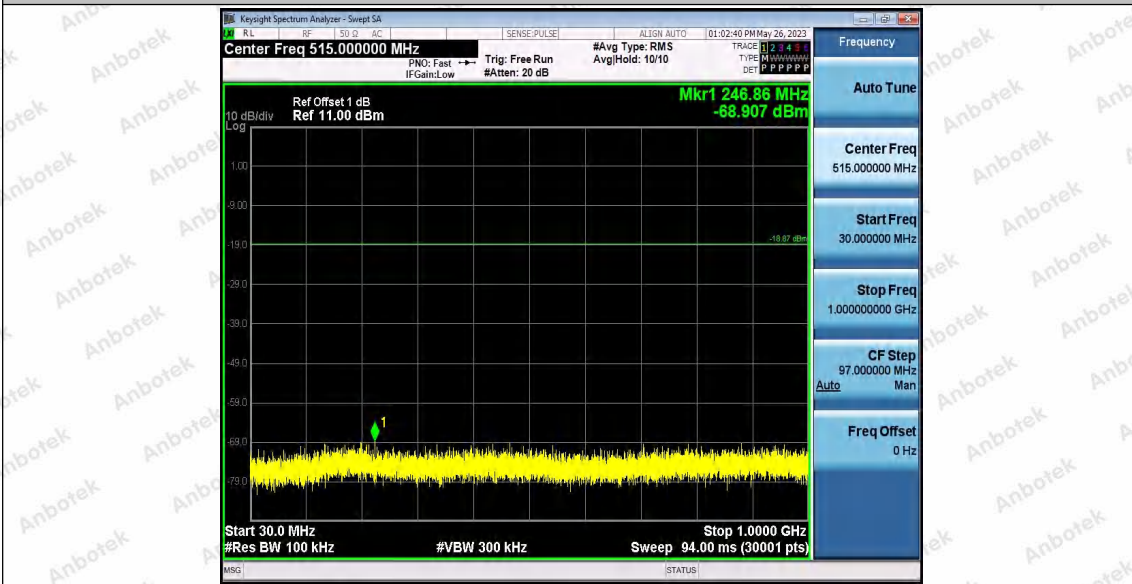

11B_Ant1_2462_1000~26500