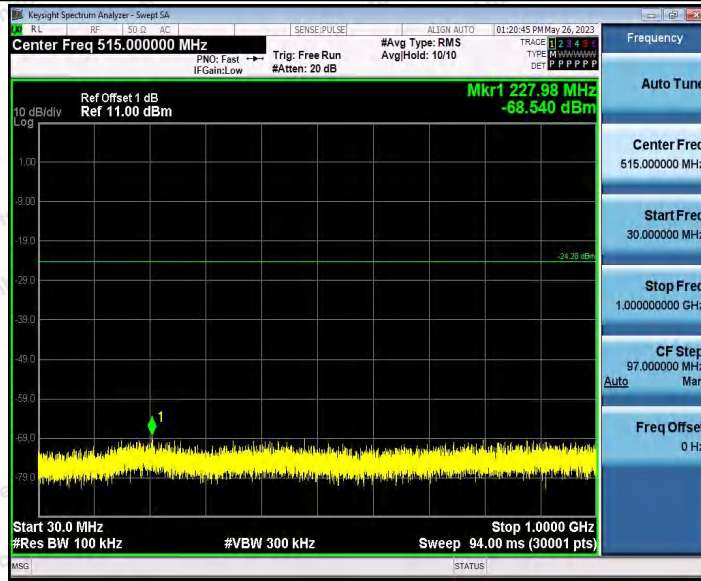

11N20SISO_Ant1_2412_1000~26500