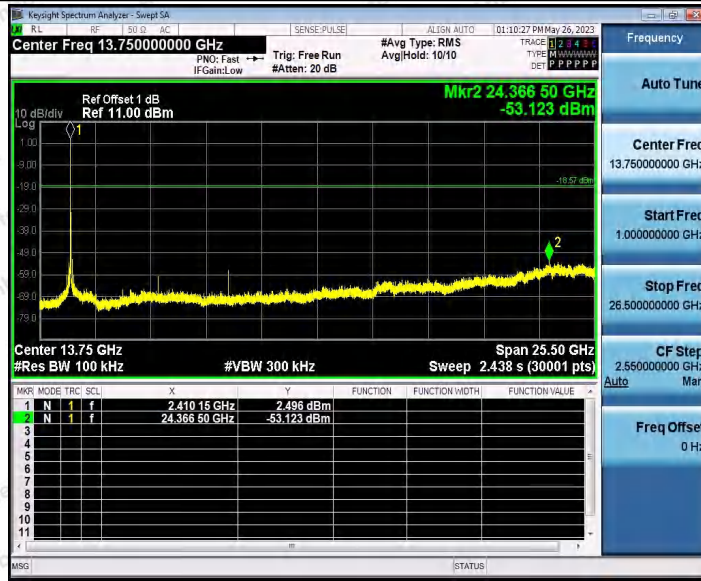

11B_Ant2_2412_0~Reference