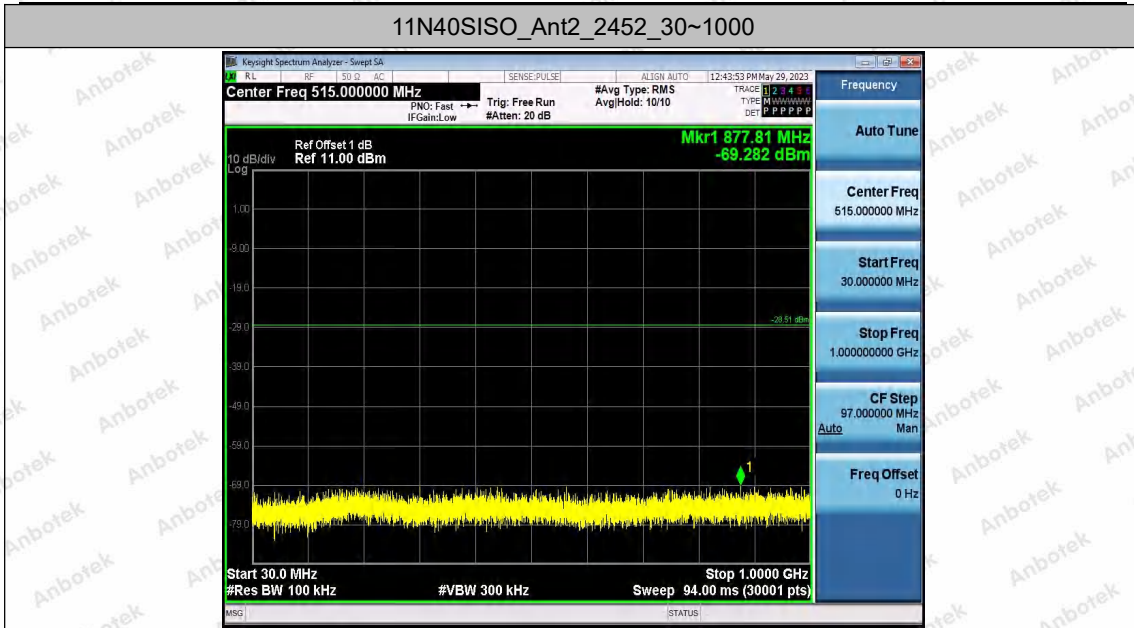

Shenzhen Anbotek Compliance Laboratory Limited

Address: 1/F., Building D, Sogood Science and Technology Park, Sanwei Community, Hangcheng Street, Bao'an District, Shenzhen, Guangdong, China.
Tel: (86) 0755-26066440 Fax: (86) 0755-26014772 Email: service@anbotek.com

Hotline
400-003-0500
www.anbotek.com.cn