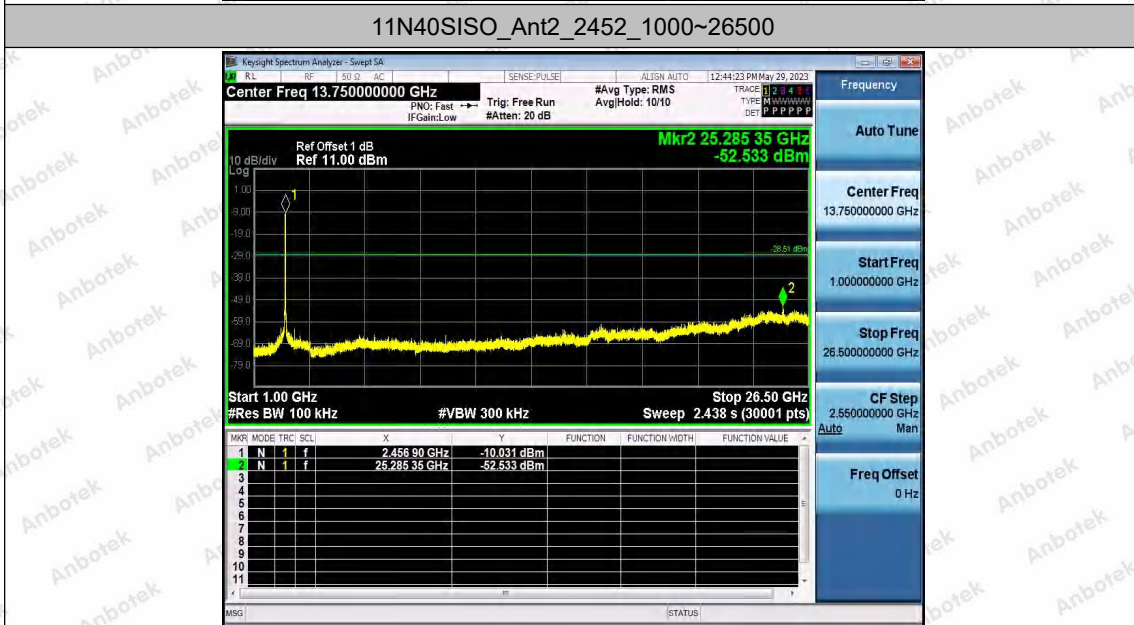

Shenzhen Anbotek Compliance Laboratory Limited

Address: 1/F., Building D, Sogood Science and Technology Park, Sanwei Community, Hangcheng Street, Bao'an District, Shenzhen, Guangdong, China.
Tel: (86) 0755-26066440 Fax: (86) 0755-26014772 Email: service@anbotek.com

Hotline
400-003-0500
www.anbotek.com.cn