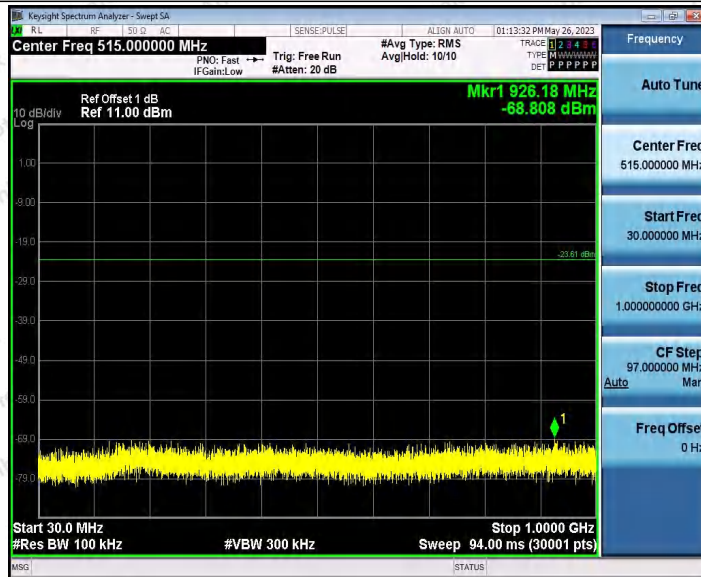

Shenzhen Anbotek Compliance Laboratory Limited

Address: 1/F., Building D, Sogood Science and Technology Park, Sanwei Community, Hangcheng Street, Bao'an District, Shenzhen, Guangdong, China.
Tel: (86) 0755-26066440 Fax: (86) 0755-26014772 Email: service@anbotek.com

Hotline
400-003-0500
www.anbotek.com.cn