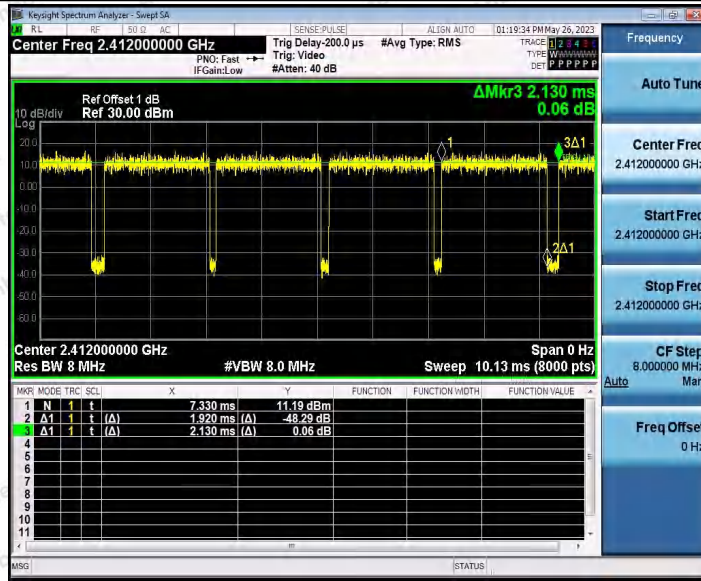

11N20SISO_Ant2_2412