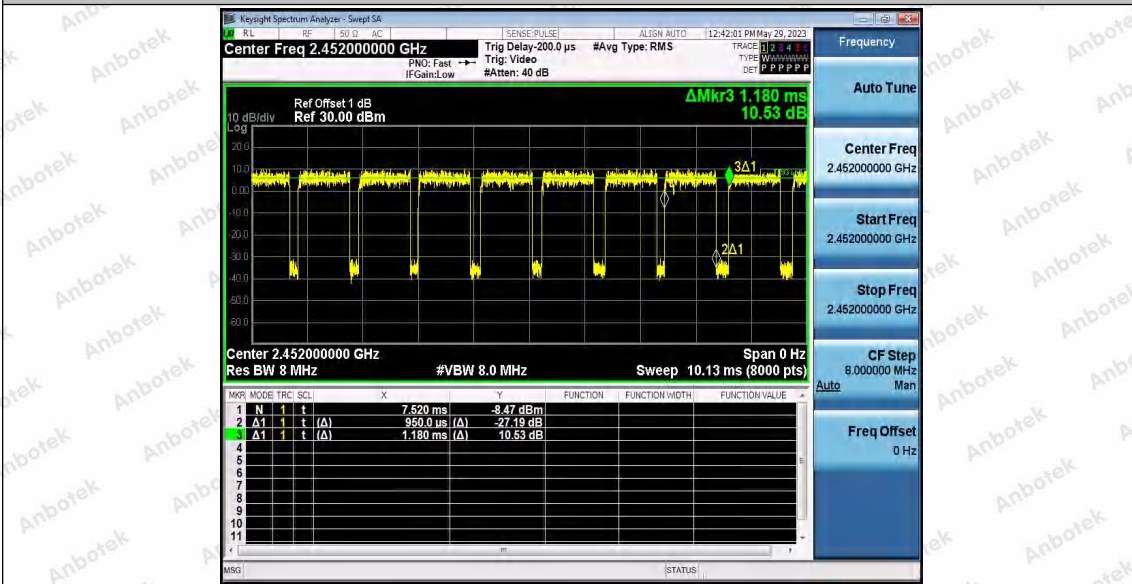

---End---

Shenzhen Anbotek Compliance Laboratory Limited

Address: 1/F., Building D, Sogood Science and Technology Park, Sanwei Community, Hangcheng Street, Bao'an District, Shenzhen, Guangdong, China.
Tel: (86) 0755-26066440 Fax: (86) 0755-26014772 Email: service@anbotek.com

Hotline 400-003-0500
www.anbotek.com.cn