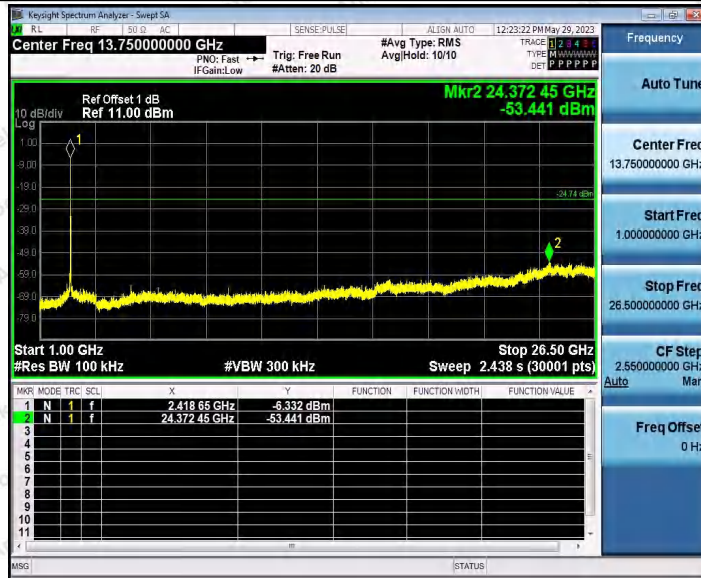

11G_Ant1_2437_0~Reference