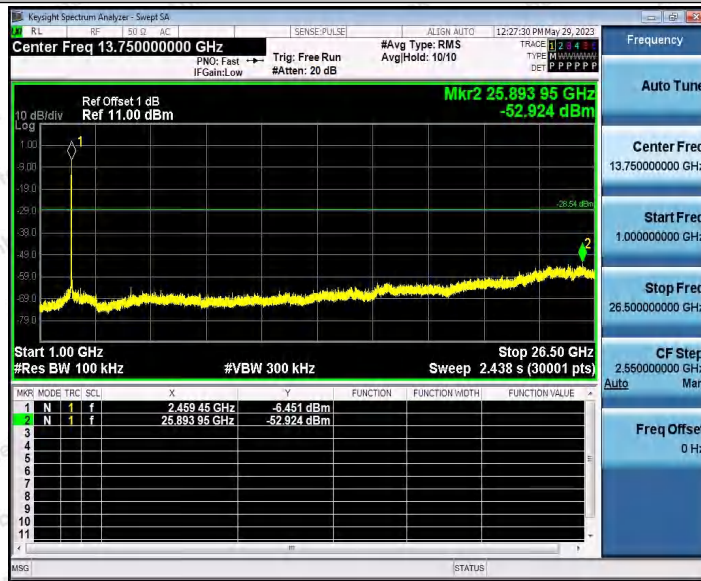

11G_Ant2_2462_1000~26500