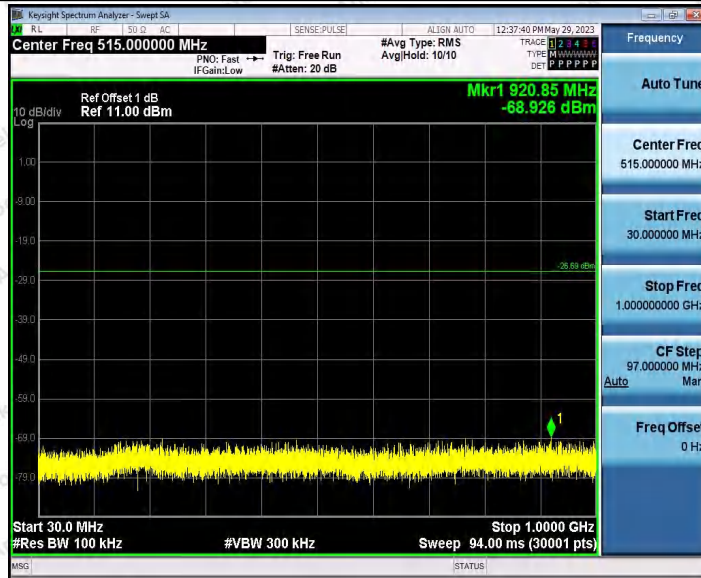

11N40SISO_Ant2_2422_1000~26500