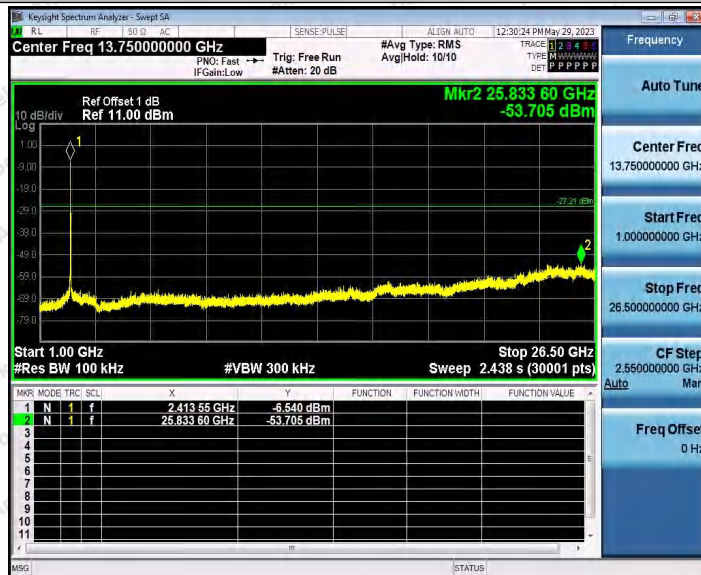

11N20SISO_Ant1_2437_0~Reference

Shenzhen Anbotek Compliance Laboratory Limited

Address: 1/F., Building D, Sogood Science and Technology Park, Sanwei Community, Hangcheng Street, Bao'an District, Shenzhen, Guangdong, China.
Tel: (86) 0755-26066440 Fax: (86) 0755-26014772 Email: service@anbotek.com

Hotline 400-003-0500
www.anbotek.com.cn