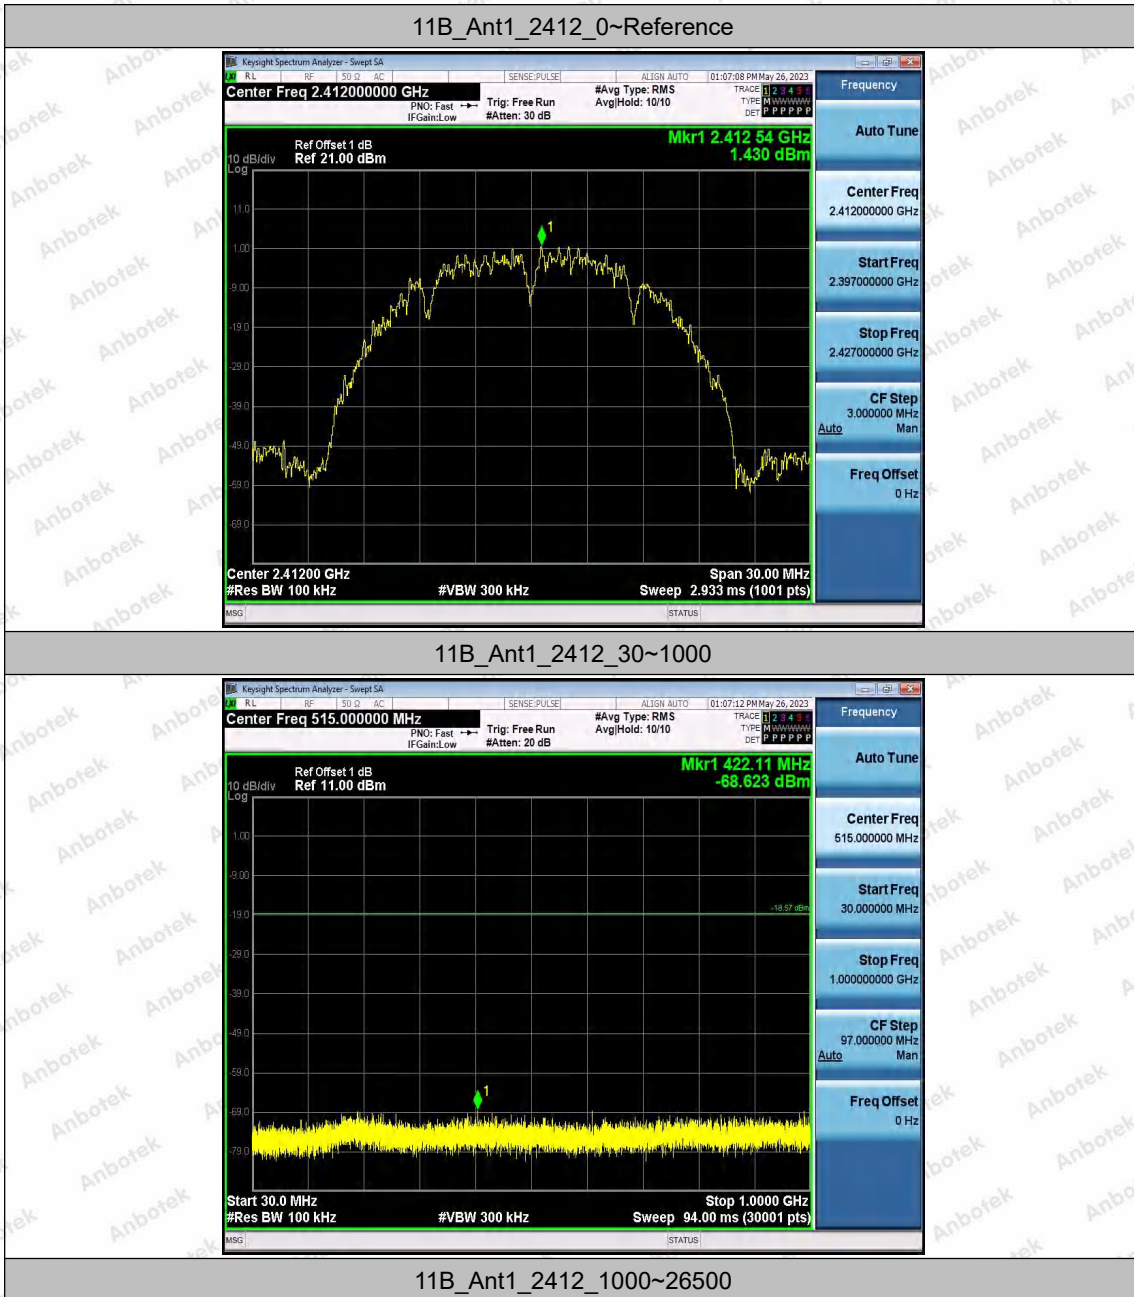

Test Graphs

Shenzhen Anbotek Compliance Laboratory Limited

Address: 1/F., Building D, Sogood Science and Technology Park, Sanwei Community, Hangcheng Street, Bao'an District, Shenzhen, Guangdong, China.
Tel: (86) 0755-26066440 Fax: (86) 0755-26014772 Email: service@anbotek.com

Hotline
400-003-0500
www.anbotek.com.cn