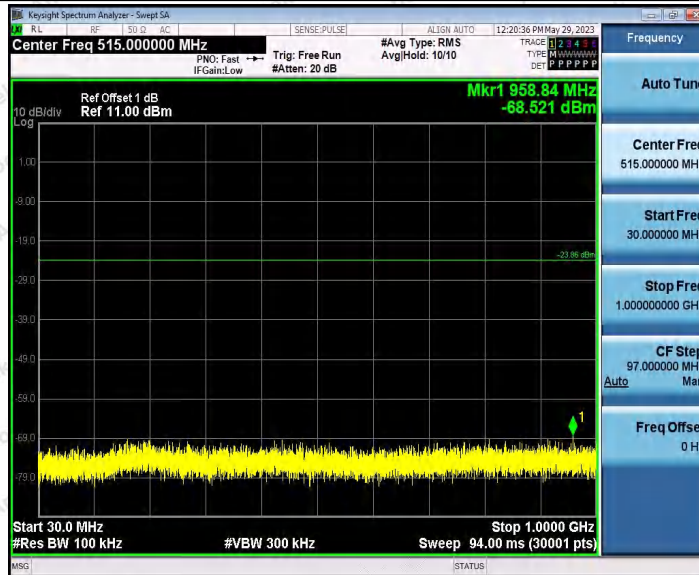

11B_Ant2_2462_30~1000

11B_Ant2_2462_1000~26500

Shenzhen Anbotek Compliance Laboratory Limited

Address: 1/F., Building D, Sogood Science and Technology Park, Sanwei Community, Hangcheng Street, Bao'an District, Shenzhen, Guangdong, China.
Tel: (86) 0755-26066440 Fax: (86) 0755-26014772 Email: service@anbotek.com

Hotline: 400-003-0500
www.anbotek.com.cn