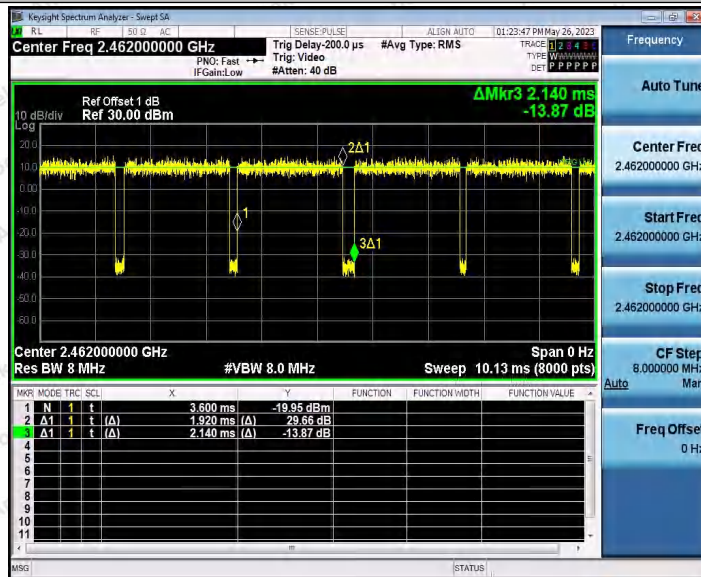

11N20SISO_Ant2_2462

Shenzhen Anbotek Compliance Laboratory Limited

Address: 1/F., Building D, Sogood Science and Technology Park, Sanwei Community, Hangcheng Street, Bao'an District, Shenzhen, Guangdong, China.
Tel: (86) 0755-26066440 Fax: (86) 0755-26014772 Email: service@anbotek.com

Hotline
400-003-0500
www.anbotek.com.cn