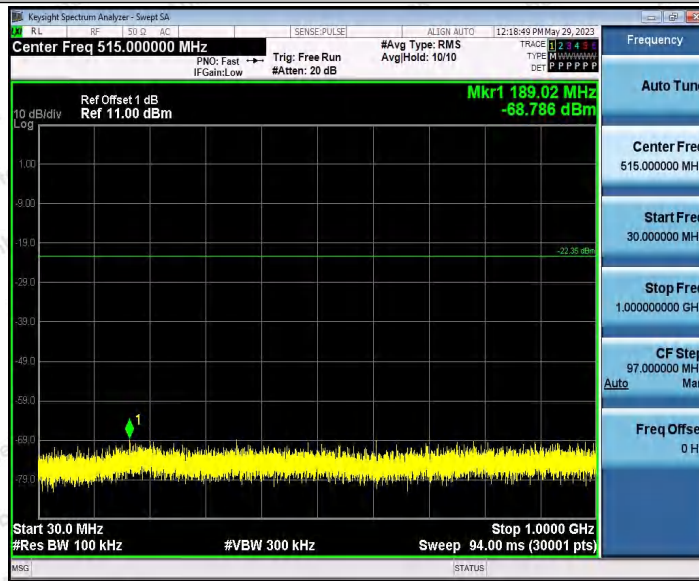

11B_Ant2_2437_30~1000