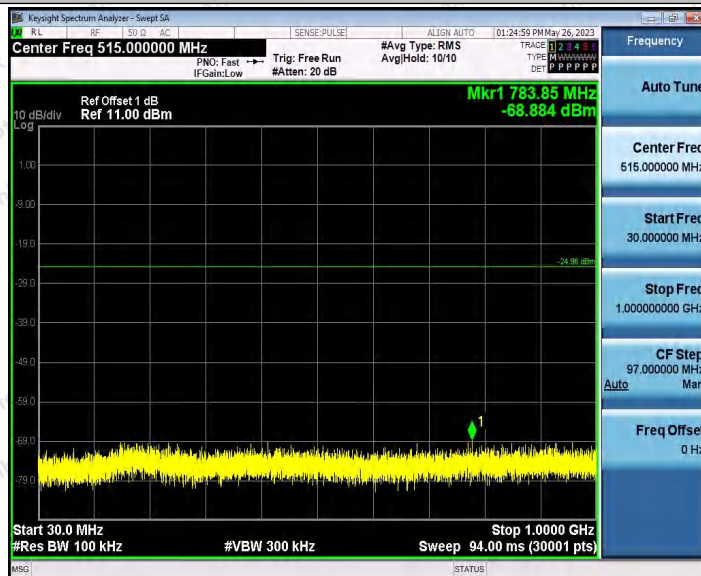

Shenzhen Anbotek Compliance Laboratory Limited

Address: 1/F., Building D, Sogood Science and Technology Park, Sanwei Community, Hangcheng Street, Bao'an District, Shenzhen, Guangdong, China.
Tel: (86) 0755-26066440 Fax: (86) 0755-26014772 Email: service@anbotek.com

Hotline 400-003-0500
www.anbotek.com.cn