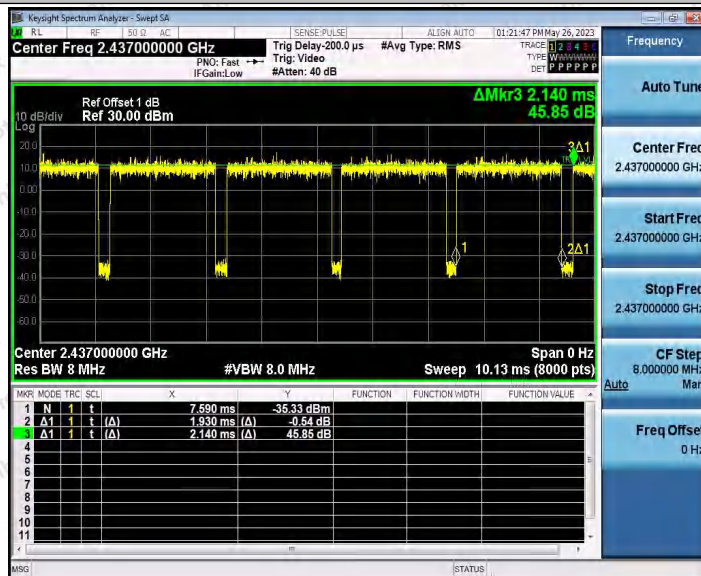

Hotline 400-003-0500
 www.anbotek.com.cn

11N20SISO_Ant2_2412

11N20SISO_Ant1_2437

Shenzhen Anbotek Compliance Laboratory Limited

Address: 1/F., Building D, Sogood Science and Technology Park, Sanwei Community, Hangcheng Street, Bao'an District, Shenzhen, Guangdong, China.
 Tel: (86) 0755-26066440 Fax: (86) 0755-26014772 Email: service@anbotek.com