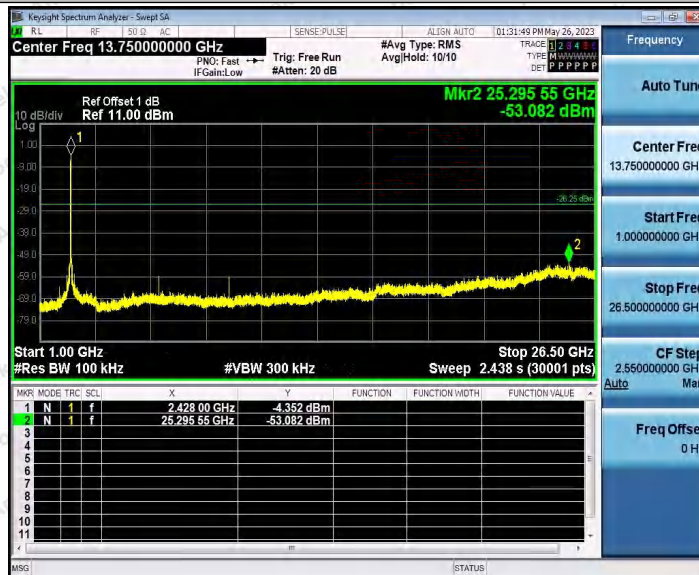

11N40SISO_Ant2_2422_0~Reference

Shenzhen Anbotek Compliance Laboratory Limited

Address: 1/F., Building D, Sogood Science and Technology Park, Sanwei Community, Hangcheng Street, Bao'an District, Shenzhen, Guangdong, China.
Tel: (86) 0755-26066440 Fax: (86) 0755-26014772 Email: service@anbotek.com

Hotline 400-003-0500
www.anbotek.com.cn