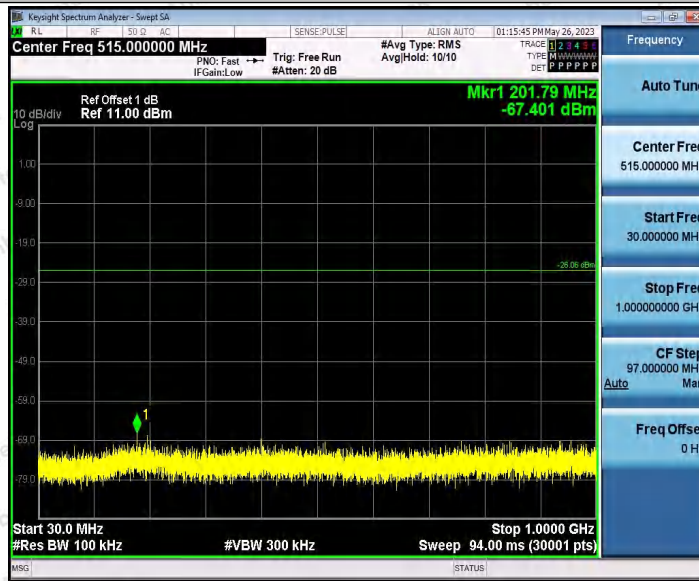

11G_Ant1_2437_30~1000