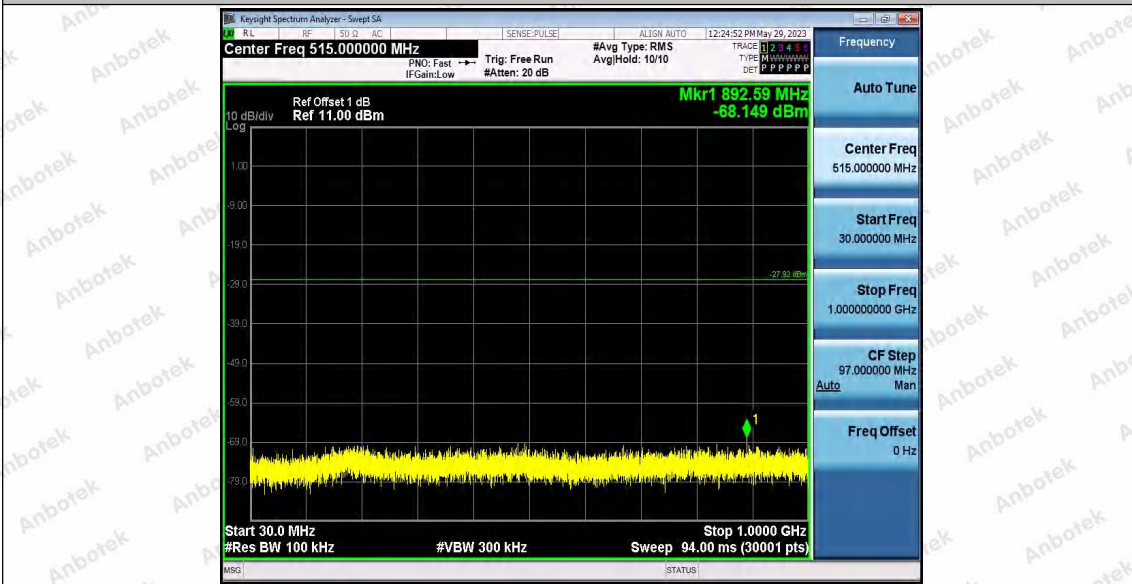

11G_Ant2_2437_1000~26500