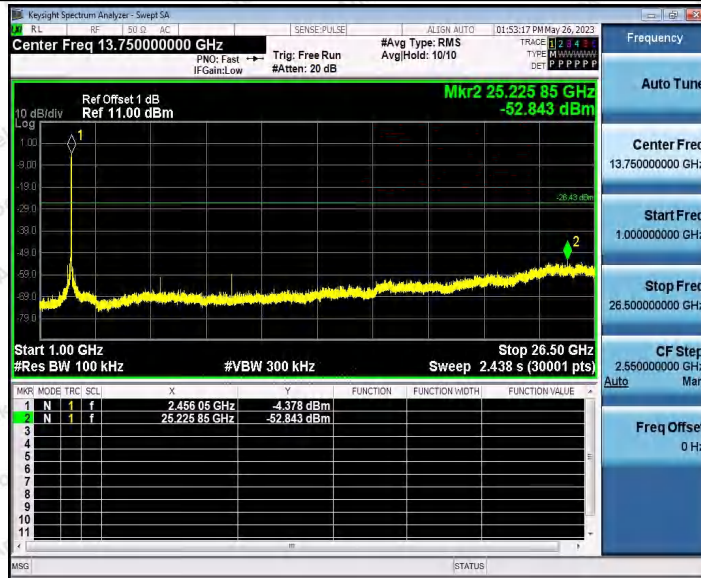

11N40SISO_Ant2_2452_0~Reference