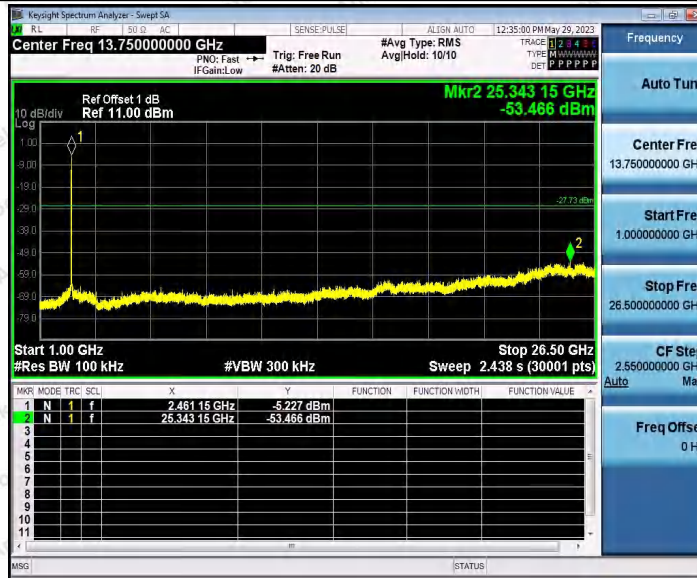

11N40SISO_Ant1_2422_0~Reference