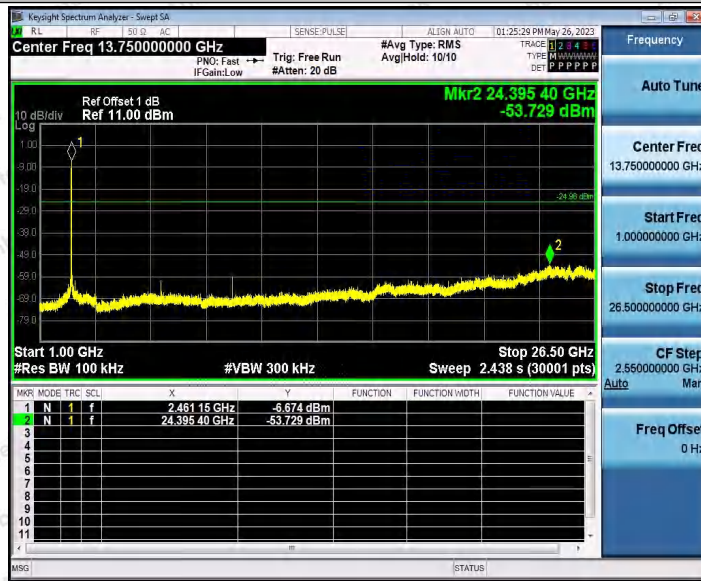

11N20SISO_Ant1_2462_1000~26500

11N20SISO_Ant2_2462_0~Reference