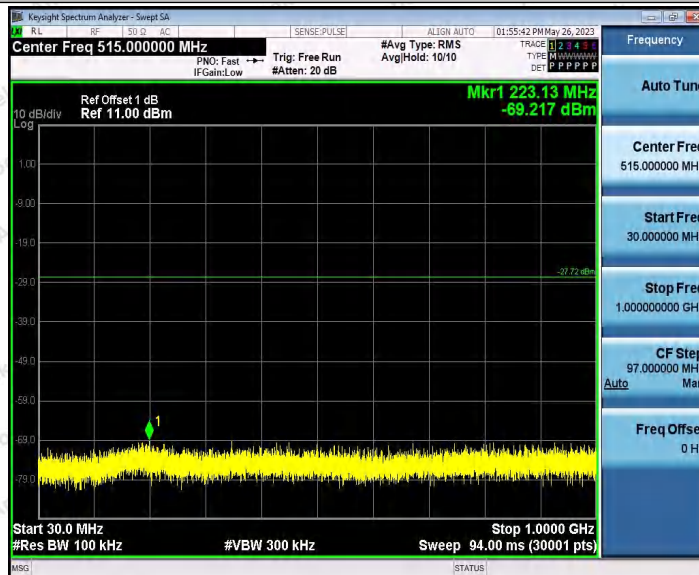

11N40SISO_Ant1_2437_30~1000

11N40SISO_Ant1_2437_1000~26500

Shenzhen Anbotek Compliance Laboratory Limited

Address: 1/F., Building D, Sogood Science and Technology Park, Sanwei Community, Hangcheng Street, Bao'an District, Shenzhen, Guangdong, China.
Tel: (86) 0755-26066440 Fax: (86) 0755-26014772 Email: service@anbotek.com

Hotline
400-003-0500
www.anbotek.com.cn