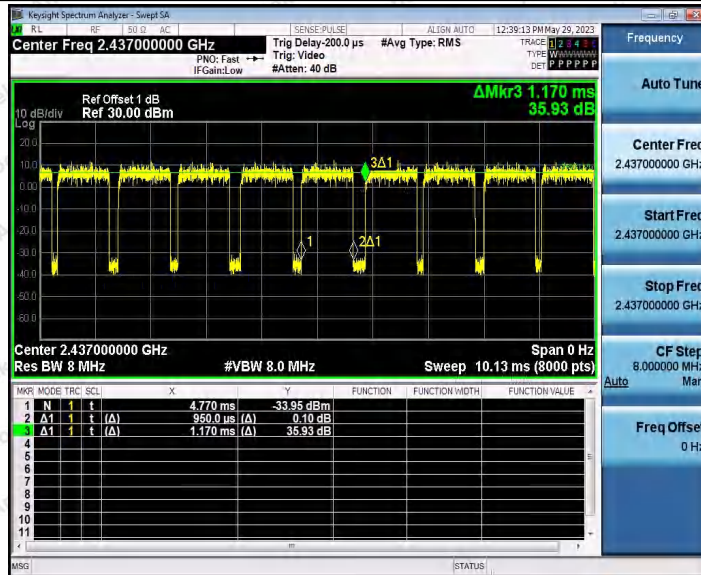

11N40SISO_Ant2_2437

11N40SISO_Ant1_2452

Shenzhen Anbotek Compliance Laboratory Limited

Address: 1/F., Building D, Sogood Science and Technology Park, Sanwei Community, Hangcheng Street, Bao'an District, Shenzhen, Guangdong, China.
Tel: (86) 0755-26066440 Fax: (86) 0755-26014772 Email: service@anbotek.com

Hotline
400-003-0500
www.anbotek.com.cn