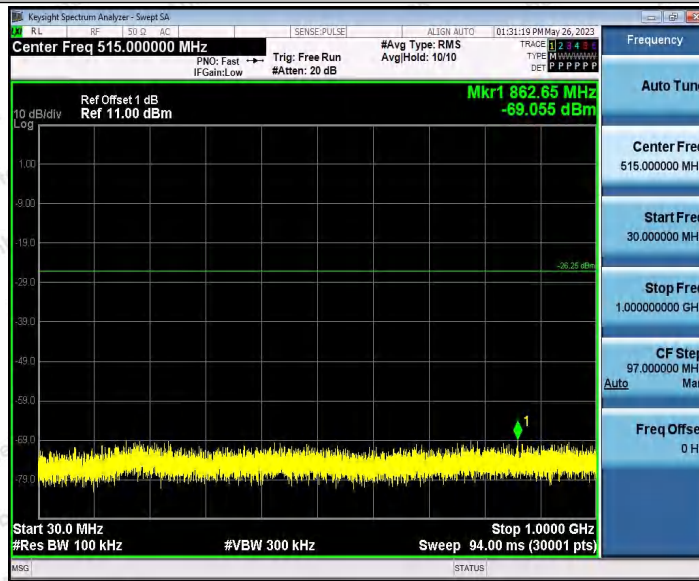

11N40SISO_Ant1_2422_30~1000

11N40SISO_Ant1_2422_1000~26500