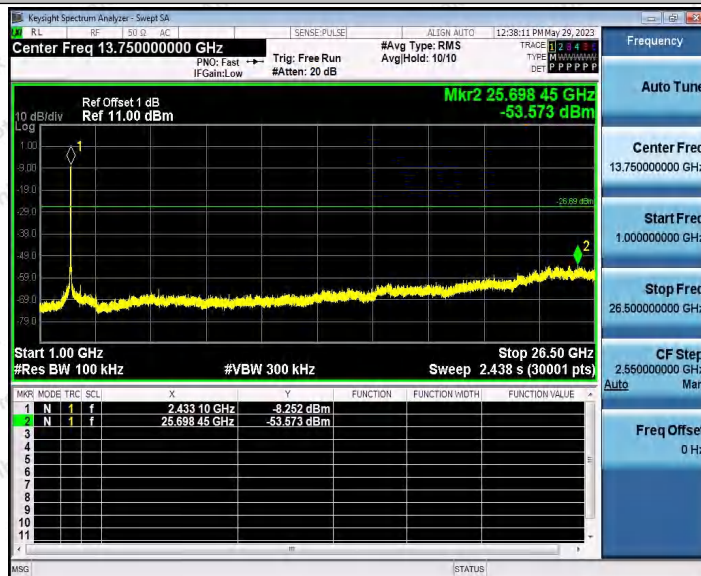

Hotline 400-003-0500
www.anbotek.com.cn

11N40SISO_Ant2_2422_30~1000

11N40SISO_Ant2_2422_1000~26500

Shenzhen Anbotek Compliance Laboratory Limited

Address: 1/F., Building D, Sogood Science and Technology Park, Sanwei Community, Hangcheng Street, Bao'an District, Shenzhen, Guangdong, China.
Tel: (86) 0755-26066440 Fax: (86) 0755-26014772 Email: service@anbotek.com