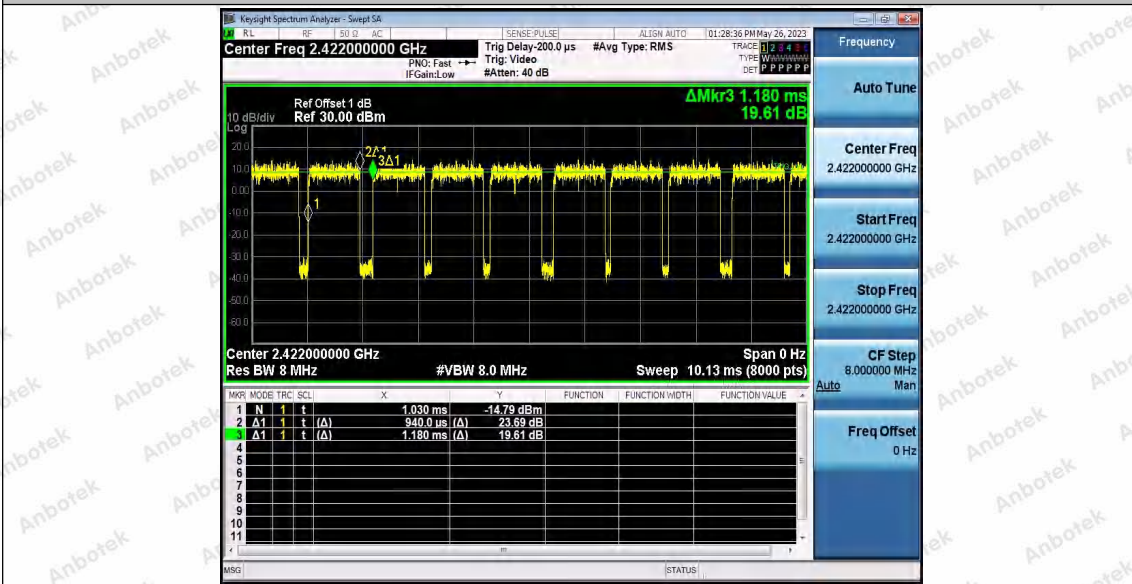

11N40SISO_Ant2_2422