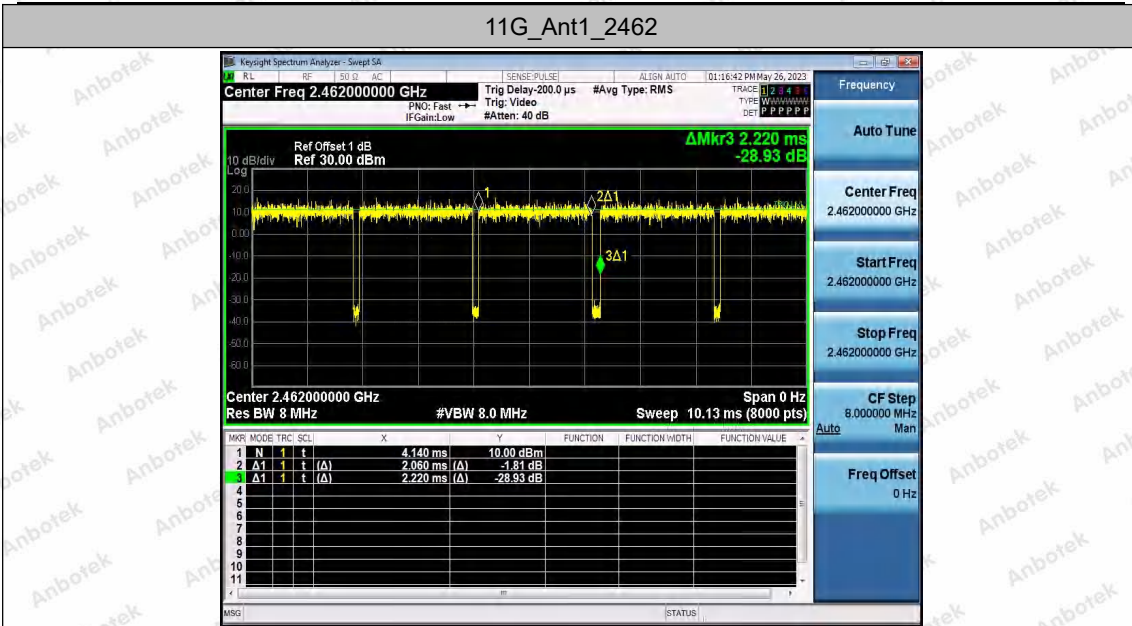

11N20SISO_Ant1_2412

Shenzhen Anbotek Compliance Laboratory Limited

Address: 1/F., Building D, Sogood Science and Technology Park, Sanwei Community, Hangcheng Street, Bao'an District, Shenzhen, Guangdong, China.
Tel: (86) 0755-26066440 Fax: (86) 0755-26014772 Email: service@anbotek.com

Hotline 400-003-0500
www.anbotek.com.cn