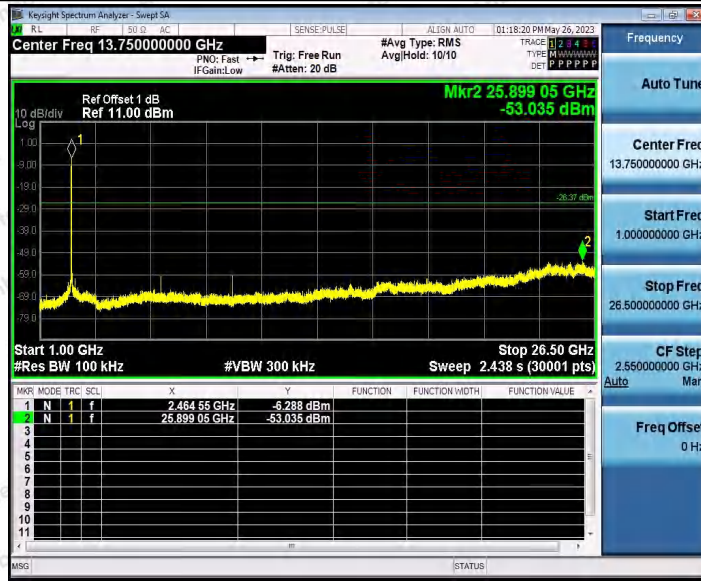

11G_Ant2_2462_0~Reference