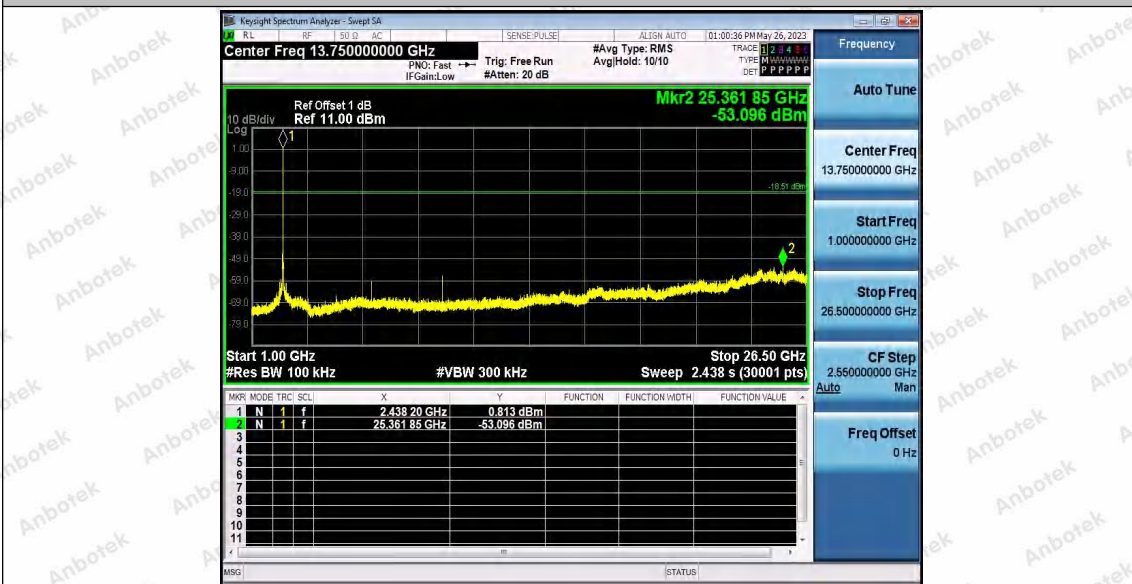

11B_Ant2_2437_0~Reference