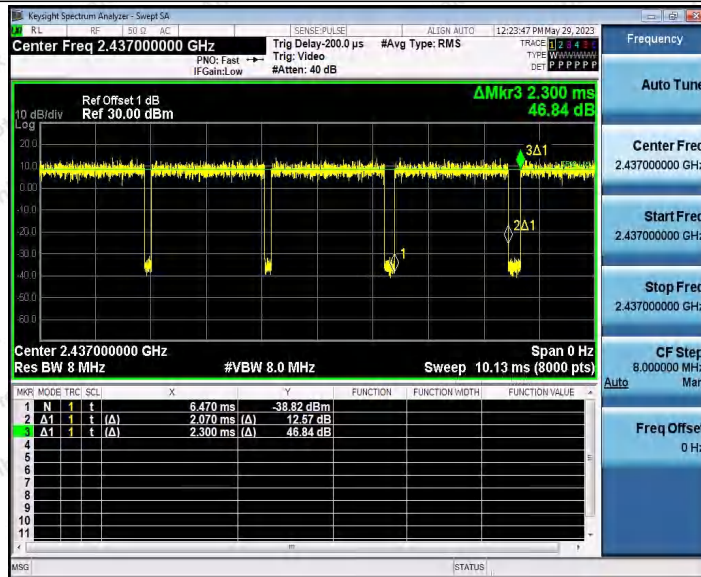

Hotline 400-003-0500
 www.anbotek.com.cn

11G_Ant1_2437

11G_Ant2_2437

Shenzhen Anbotek Compliance Laboratory Limited

Address: 1/F., Building D, Sogood Science and Technology Park, Sanwei Community, Hangcheng Street, Bao'an District, Shenzhen, Guangdong, China.
 Tel: (86) 0755-26066440 Fax: (86) 0755-26014772 Email: service@anbotek.com