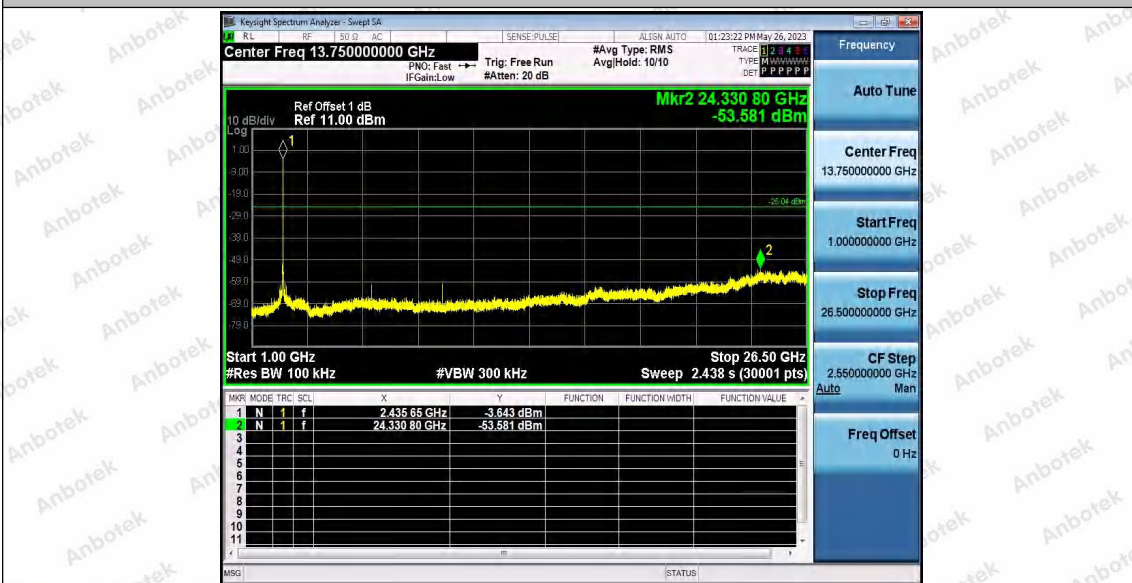

Hotline 400-003-0500
 www.anbotek.com.cn

11N20SISO_Ant1_2437_30~1000

11N20SISO_Ant1_2437_1000~26500

Shenzhen Anbotek Compliance Laboratory Limited

Address: 1/F., Building D, Sogood Science and Technology Park, Sanwei Community, Hangcheng Street, Bao'an District, Shenzhen, Guangdong, China.
Tel: (86) 0755-26066440 Fax: (86) 0755-26014772 Email: service@anbotek.com