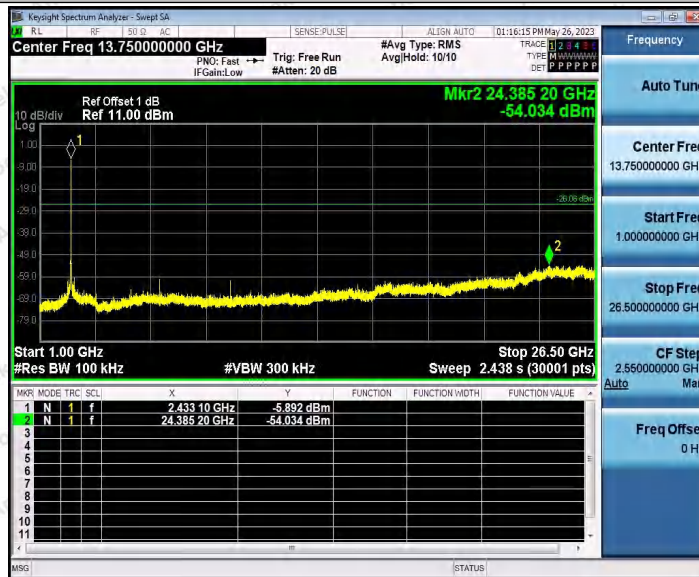

11G_Ant1_2437_1000~26500

11G_Ant2_2437_0~Reference

Shenzhen Anbotek Compliance Laboratory Limited

Address: 1/F., Building D, Sogood Science and Technology Park, Sanwei Community, Hangcheng Street, Bao'an District, Shenzhen, Guangdong, China.
Tel: (86) 0755-26066440 Fax: (86) 0755-26014772 Email: service@anbotek.com

Hotline
400-003-0500
www.anbotek.com.cn