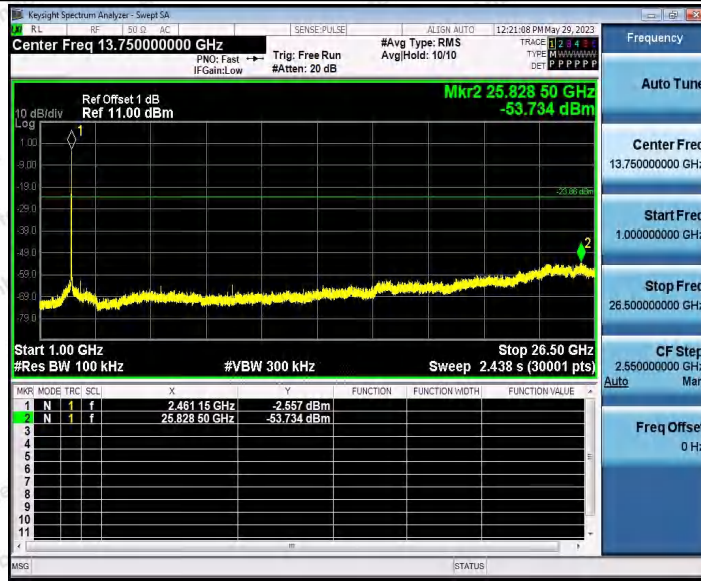

11G_Ant1_2412_0~Reference