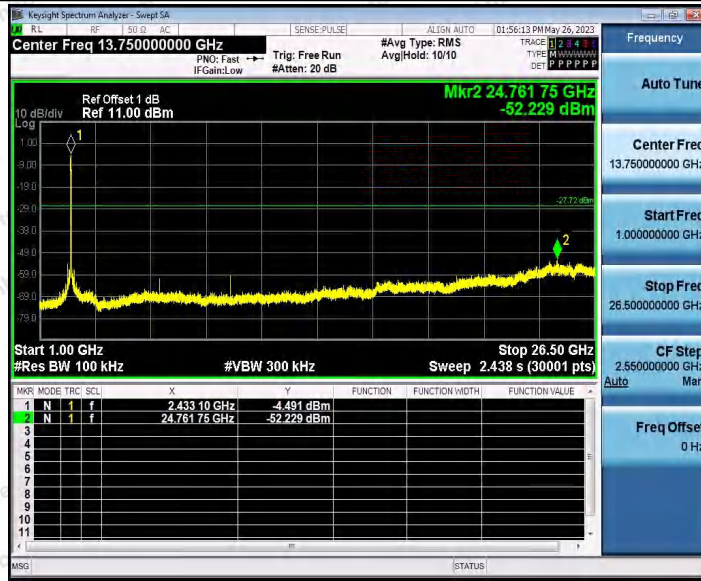

11N40SISO_Ant2_2437_0~Reference