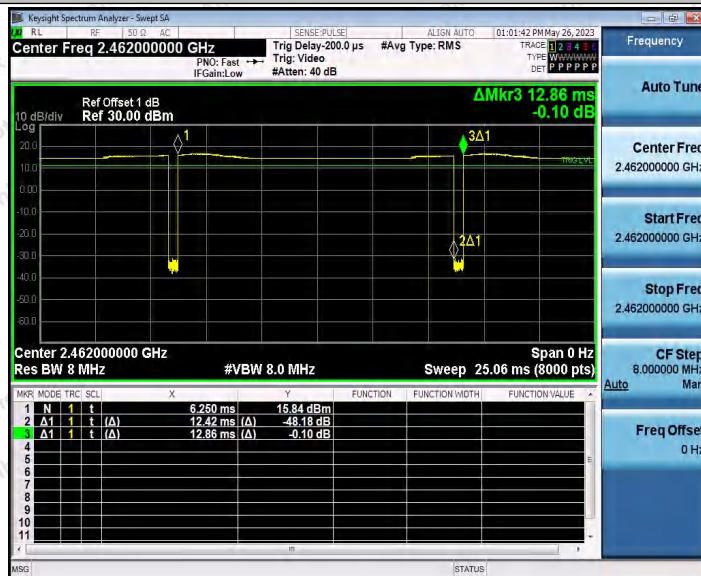

Shenzhen Anbotek Compliance Laboratory Limited

Address: 1/F., Building D, Sogood Science and Technology Park, Sanwei Community, Hangcheng Street, Bao'an District, Shenzhen, Guangdong, China.
Tel: (86) 0755-26066440 Fax: (86) 0755-26014772 Email: service@anbotek.com

Hotline 400-003-0500
www.anbotek.com.cn