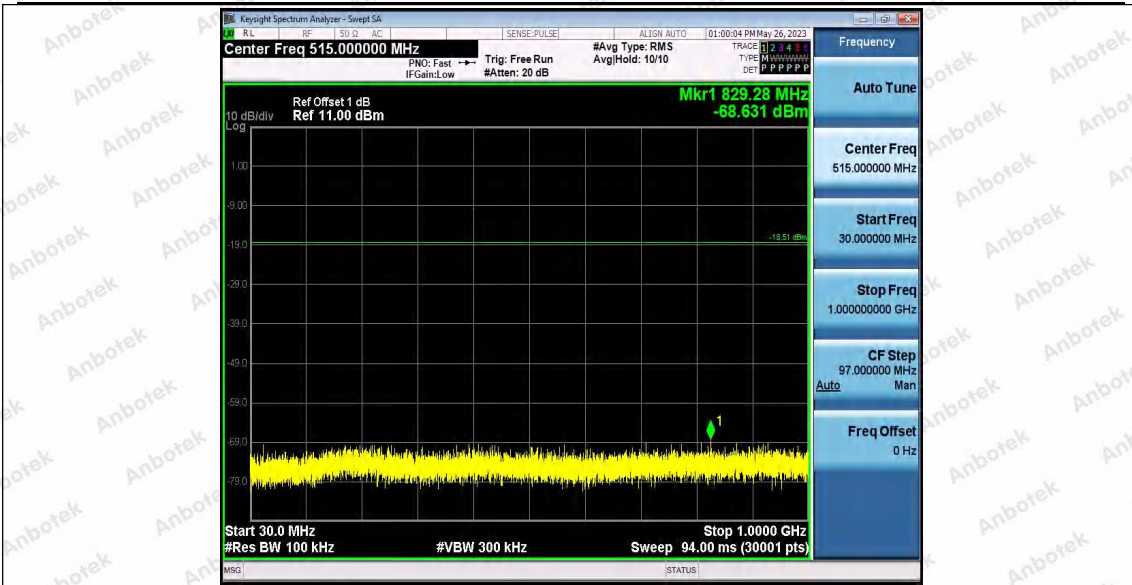

11B_Ant1_2437_1000~26500