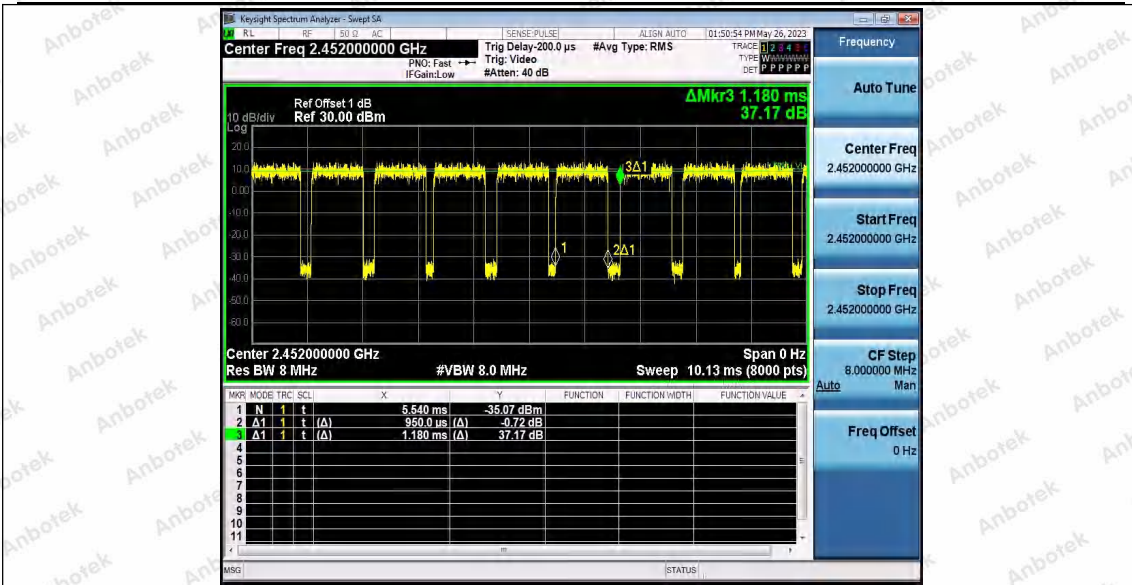

11N40SISO_Ant2_2452