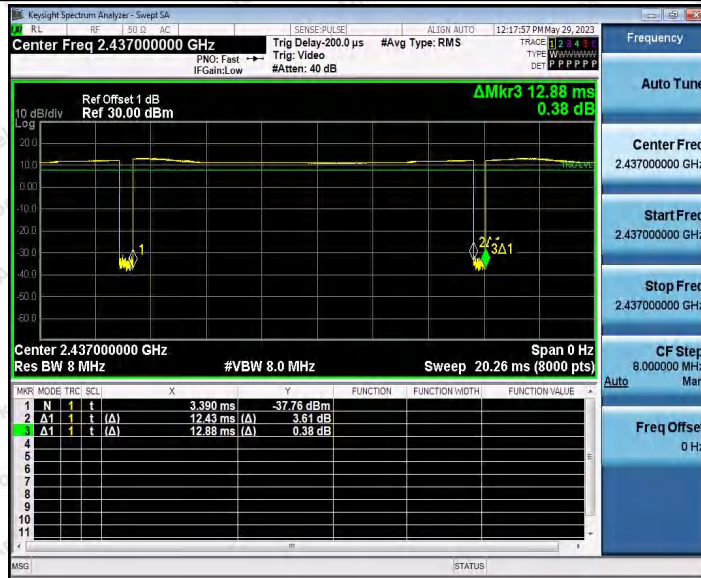

11B_Ant1_2462