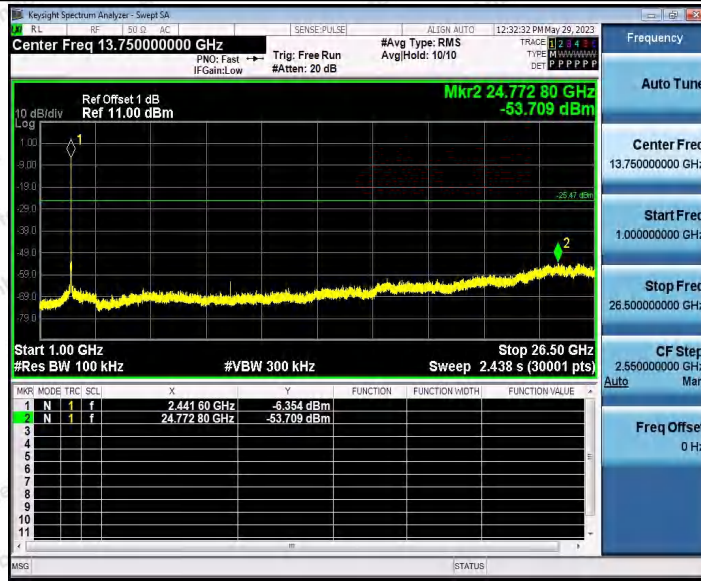

11N20SISO_Ant1_2462_0~Reference