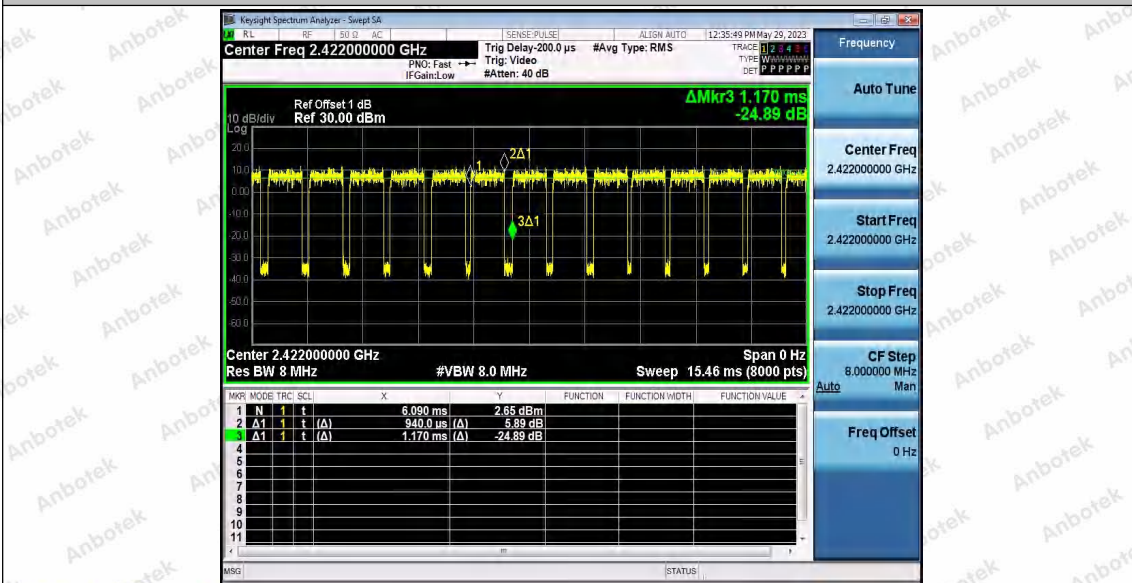

Hotline
 400-003-0500
www.anbotek.com.cn

11N40SISO_Ant1_2422

11N40SISO_Ant2_2422

Shenzhen Anbotek Compliance Laboratory Limited

Address: 1/F., Building D, Sogood Science and Technology Park, Sanwei Community, Hangcheng Street, Bao'an District, Shenzhen, Guangdong, China.
Tel: (86) 0755-26066440 Fax: (86) 0755-26014772 Email: service@anbotek.com