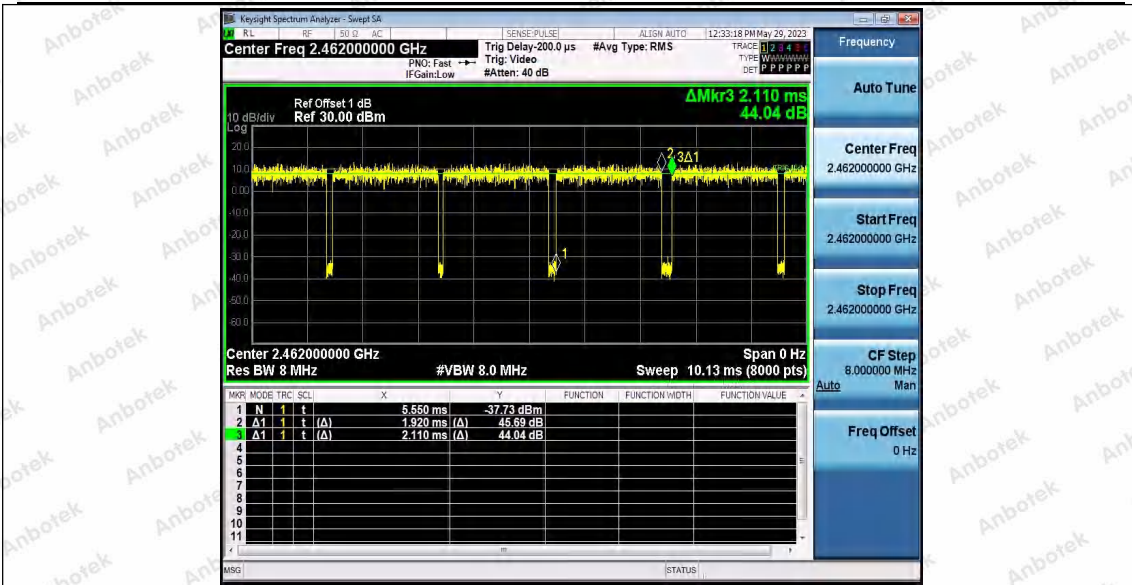

11N40SISO_Ant1_2422