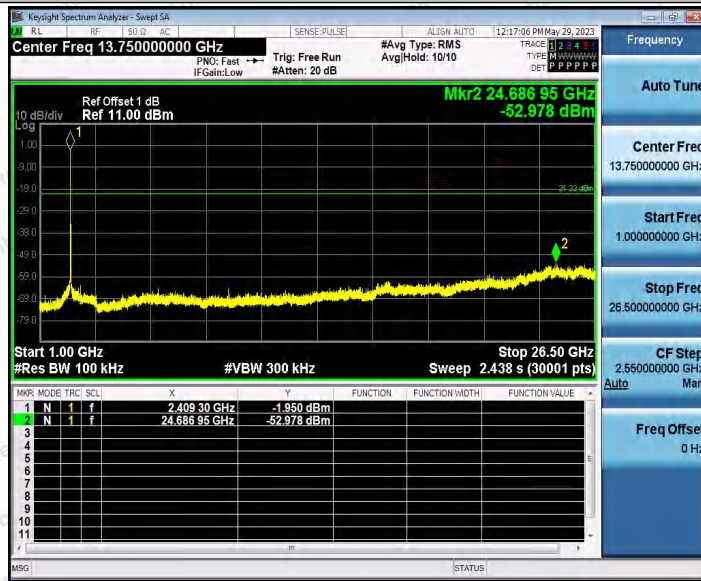

11B_Ant2_2412_1000~26500