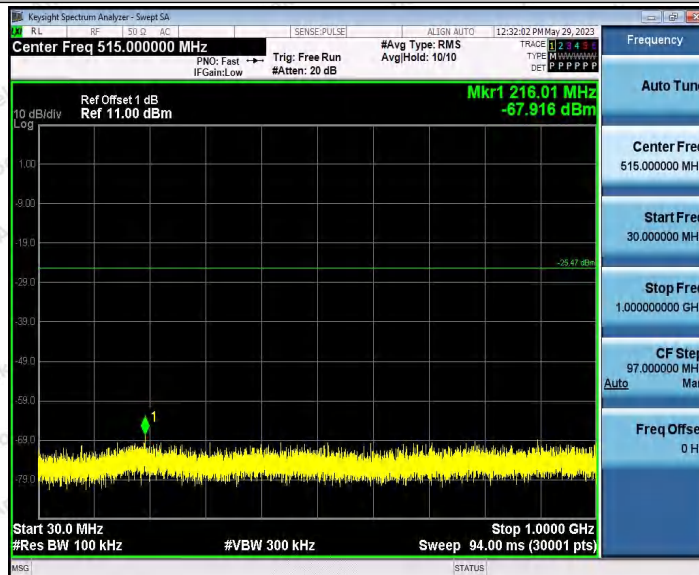

11N20SISO_Ant2_2437_30~1000

11N20SISO_Ant2_2437_1000~26500

Shenzhen Anbotek Compliance Laboratory Limited

Address: 1/F., Building D, Sogood Science and Technology Park, Sanwei Community, Hangcheng Street, Bao'an District, Shenzhen, Guangdong, China.
Tel: (86) 0755-26066440 Fax: (86) 0755-26014772 Email: service@anbotek.com

Hotline: 400-003-0500
www.anbotek.com.cn