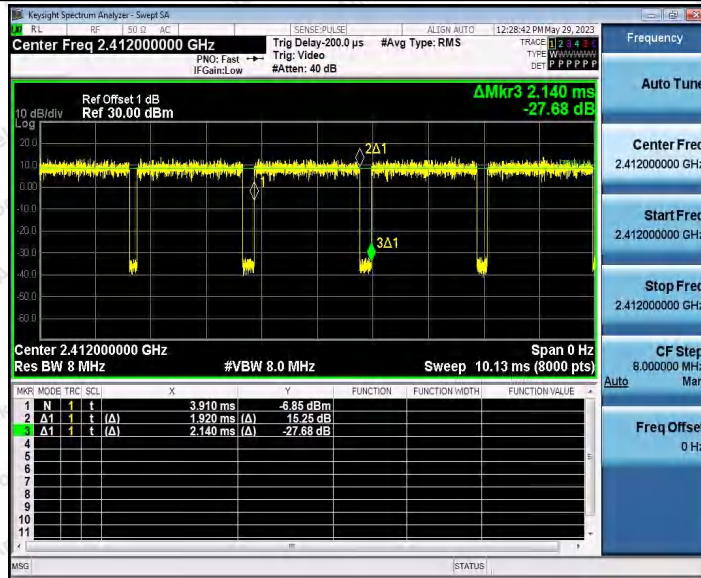

11N20SISO_Ant1_2437