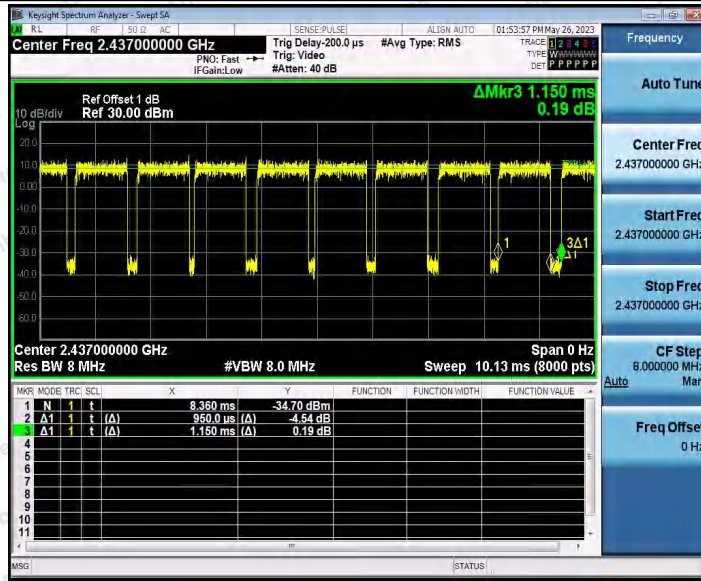

11N40SISO_Ant1_2437