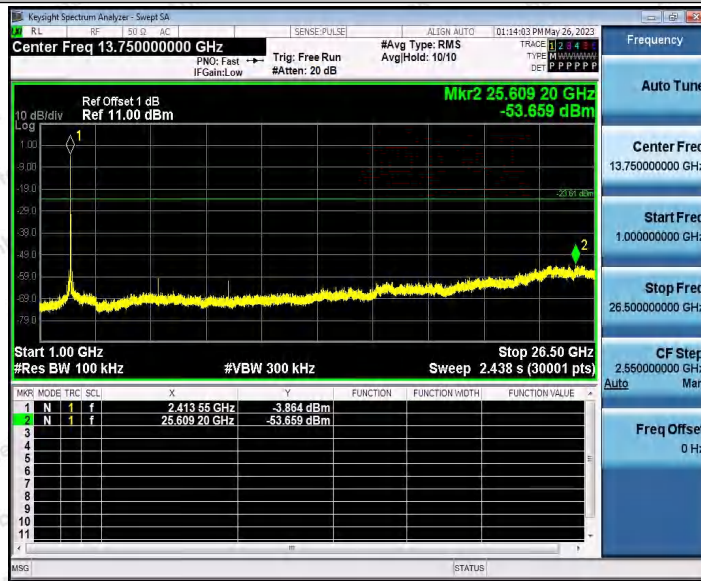

11G_Ant1_2412_1000~26500