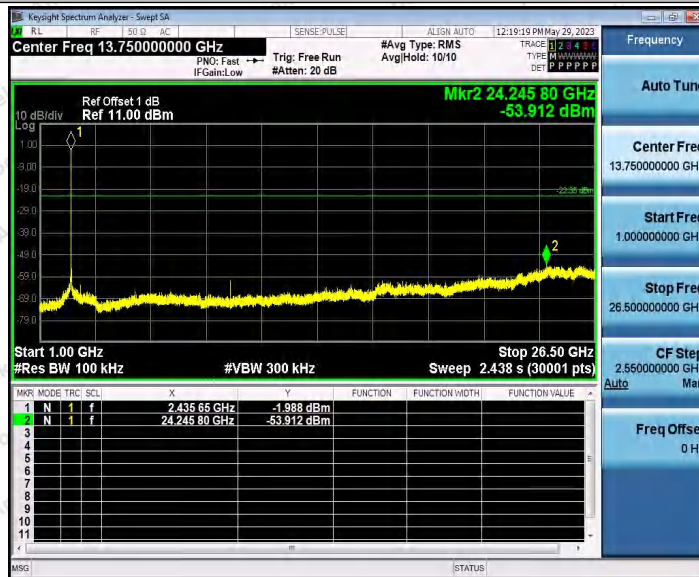

11B_Ant2_2437_1000~26500

11B_Ant1_2462_0~Reference

Shenzhen Anbotek Compliance Laboratory Limited

Address: 1/F., Building D, Sogood Science and Technology Park, Sanwei Community, Hangcheng Street, Bao'an District, Shenzhen, Guangdong, China.
Tel: (86) 0755-26066440 Fax: (86) 0755-26014772 Email: service@anbotek.com

Hotline
400-003-0500
www.anbotek.com.cn