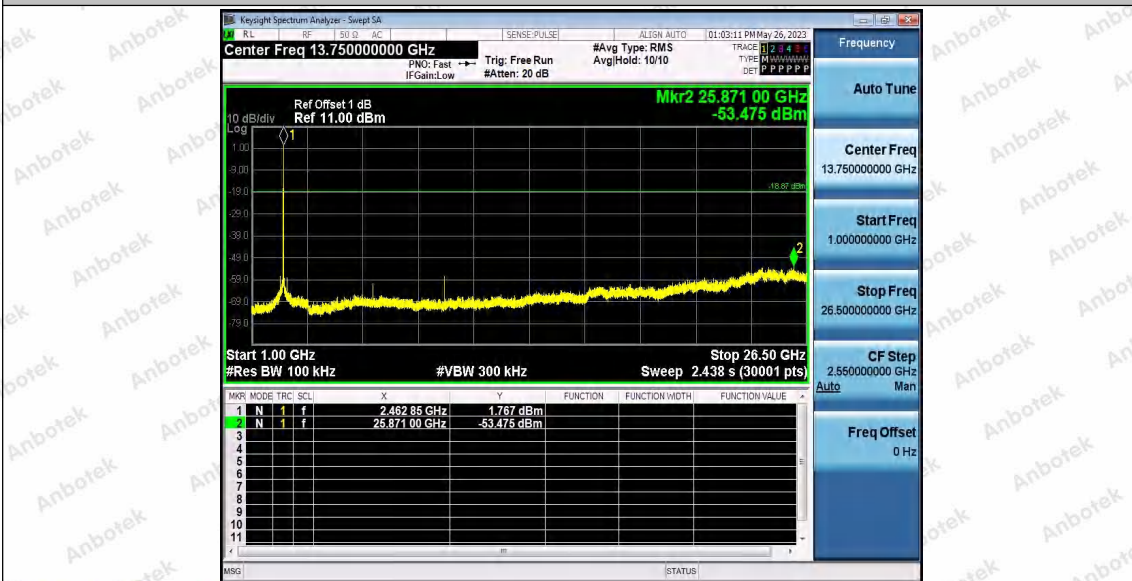

Hotline
 400-003-0500
www.anbotek.com.cn

11B_Ant1_2462_30~1000

11B_Ant1_2462_1000~26500

Shenzhen Anbotek Compliance Laboratory Limited

Address: 1/F., Building D, Sogood Science and Technology Park, Sanwei Community, Hangcheng Street, Bao'an District, Shenzhen, Guangdong, China.
Tel: (86) 0755-26066440 Fax: (86) 0755-26014772 Email: service@anbotek.com