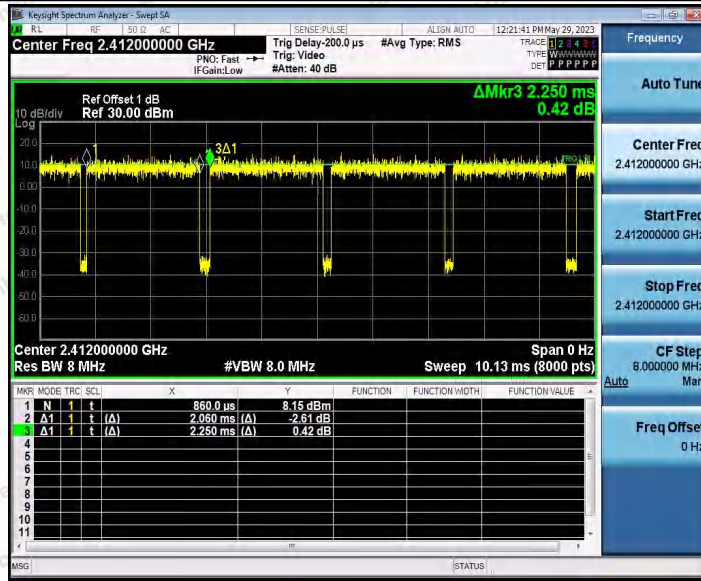

11G_Ant1_2437