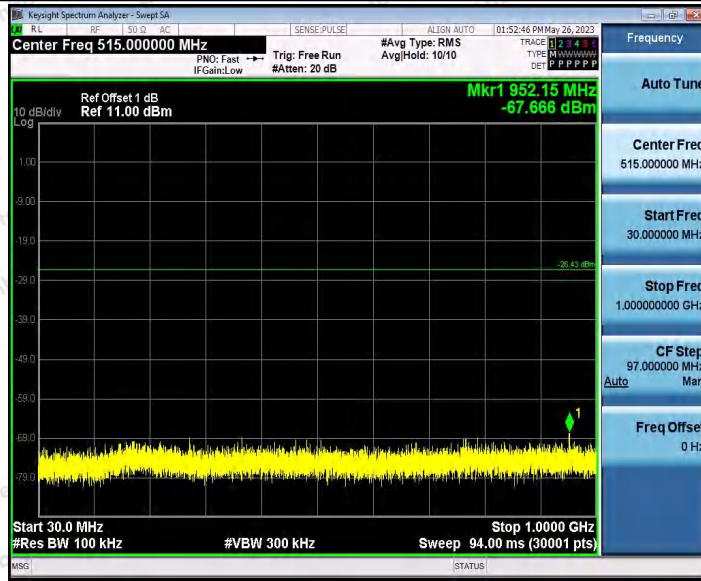

11N40SISO_Ant1_2452_1000~26500