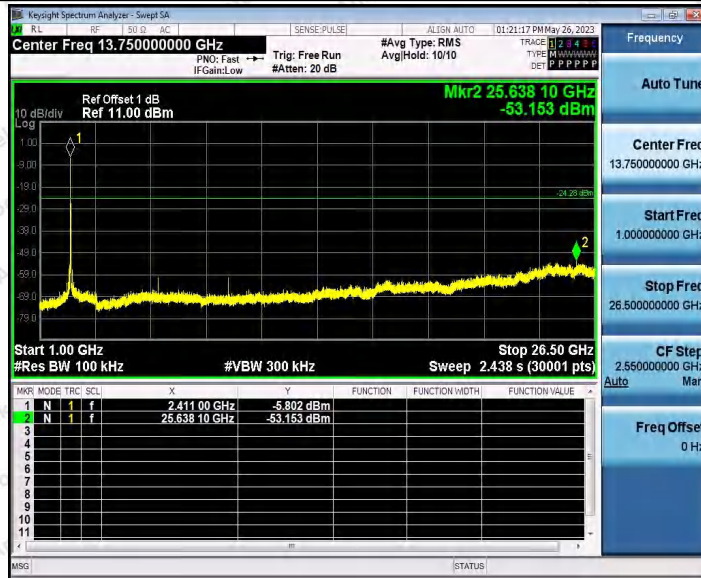

11N20SISO_Ant2_2412_0~Reference