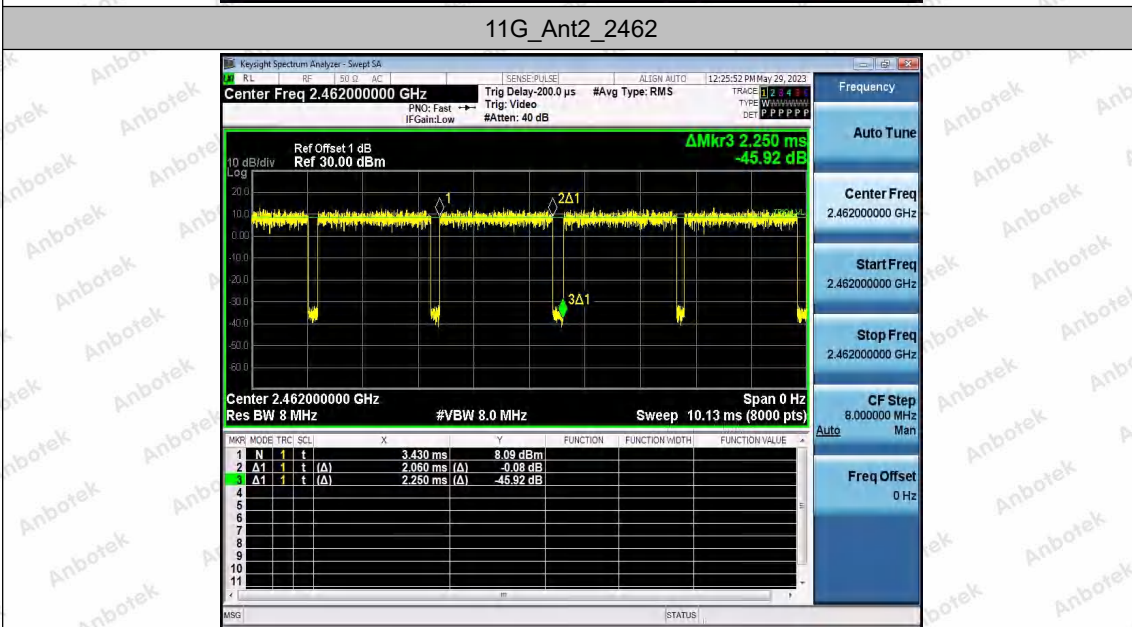

11N20SISO_Ant1_2412

Shenzhen Anbotek Compliance Laboratory Limited

Address: 1/F., Building D, Sogood Science and Technology Park, Sanwei Community, Hangcheng Street, Bao'an District, Shenzhen, Guangdong, China.
Tel: (86) 0755-26066440 Fax: (86) 0755-26014772 Email: service@anbotek.com

Hotline 400-003-0500
www.anbotek.com.cn