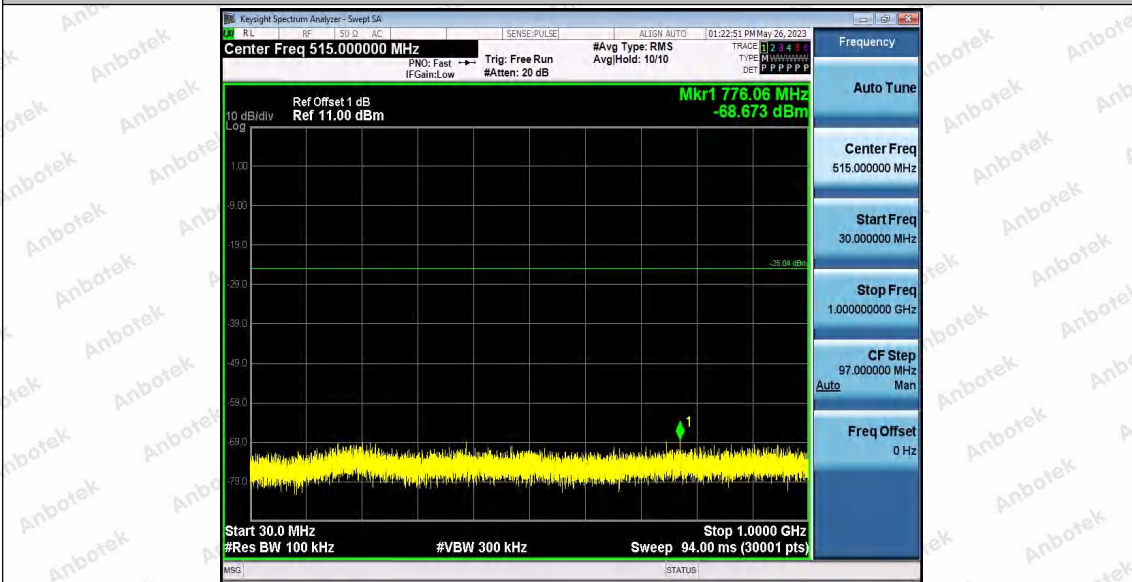

11N20SISO_Ant1_2437_1000~26500