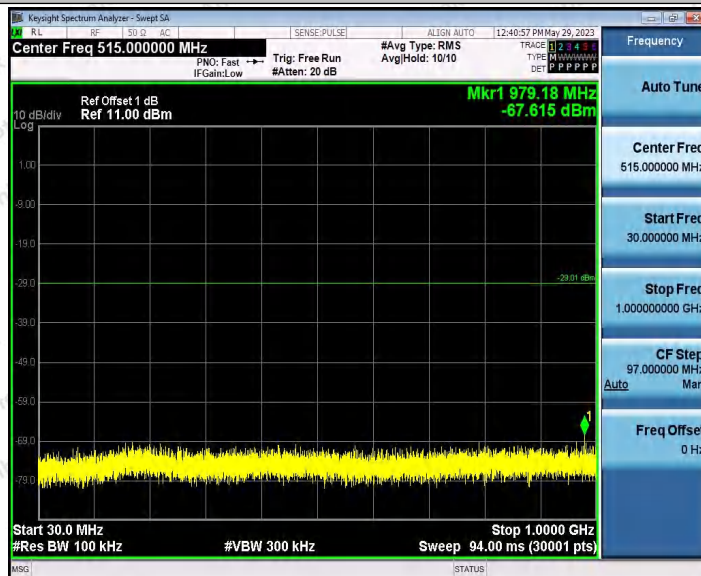

Shenzhen Anbotek Compliance Laboratory Limited

Address: 1/F., Building D, Sogood Science and Technology Park, Sanwei Community, Hangcheng Street, Bao'an District, Shenzhen, Guangdong, China.
Tel: (86) 0755-26066440 Fax: (86) 0755-26014772 Email: service@anbotek.com

Hotline
400-003-0500
www.anbotek.com.cn