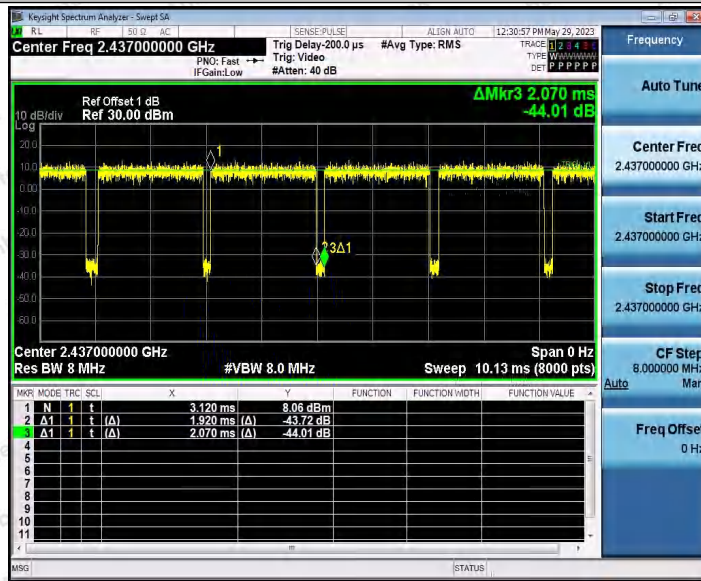

11N20SISO_Ant2_2437

11N20SISO_Ant1_2462