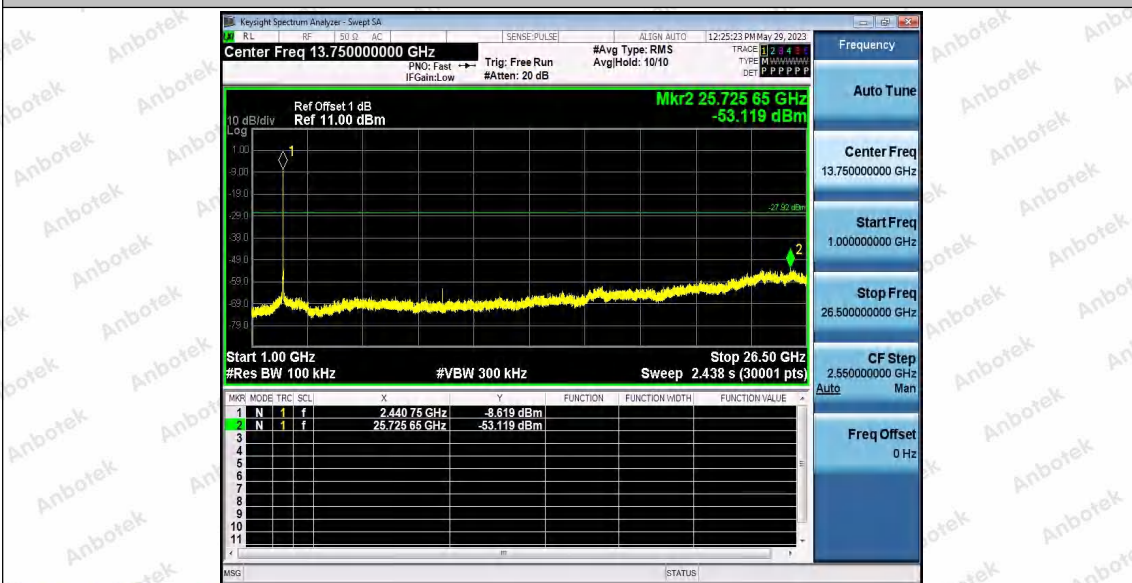

Hotline
400-003-0500
www.anbotek.com.cn

11G_Ant2_2437_30~1000

11G_Ant2_2437_1000~26500

Shenzhen Anbotek Compliance Laboratory Limited

Address: 1/F., Building D, Sogood Science and Technology Park, Sanwei Community, Hangcheng Street, Bao'an District, Shenzhen, Guangdong, China.
Tel: (86) 0755-26066440 Fax: (86) 0755-26014772 Email: service@anbotek.com