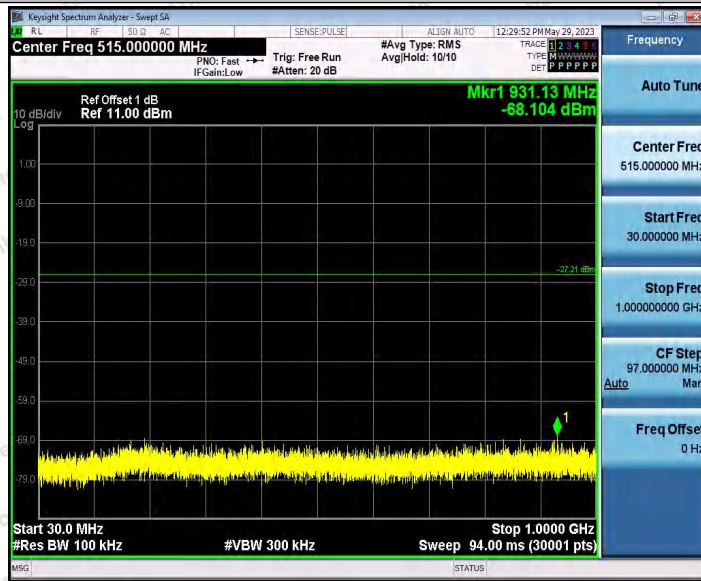

11N20SISO_Ant2_2412_30~1000

11N20SISO_Ant2_2412_1000~26500