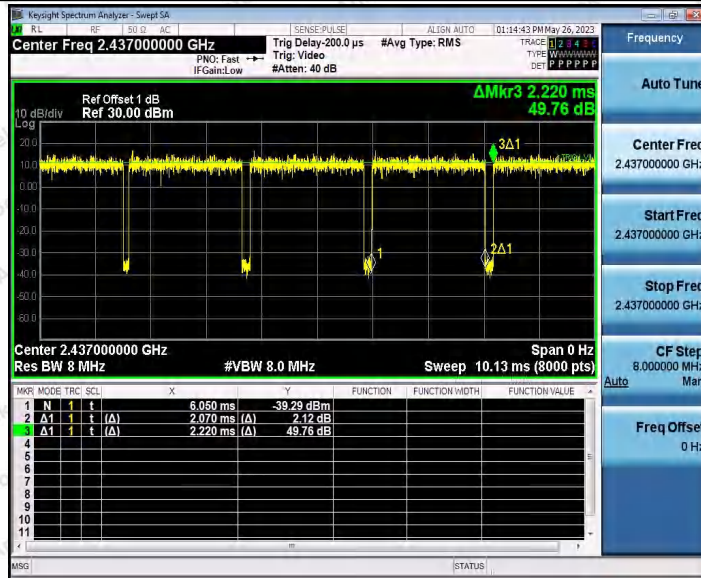

11G_Ant2_2437