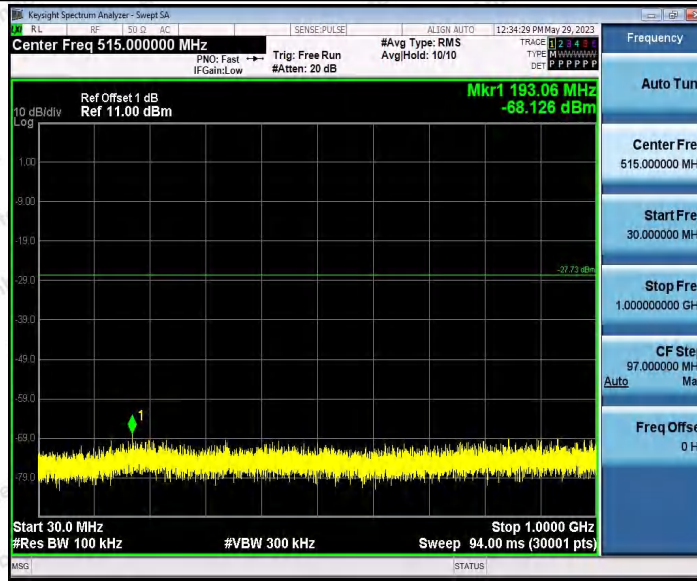

11N20SISO_Ant2_2462_1000~26500